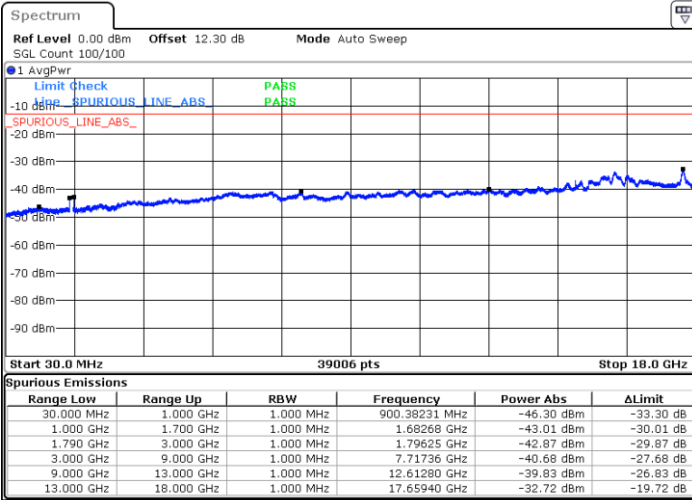

LTE Band 66C / 15MHz+10MHz

QPSK

Lowest Channel / 1RB0 and 1RB49

Lowest Channel / 1RB74 and 1RB0

Date: 24.AUG.2023 19:49:57

Date: 24.AUG.2023 19:48:42

Middle Channel / 1RB0 and 1RB49

Middle Channel / 1RB74 and 1RB0

Date: 24.AUG.2023 19:53:54

Date: 24.AUG.2023 19:55:11

LTE Band 66C / 15MHz+10MHz

QPSK

Highest Channel / 1RB0 and 1RB49

Highest Channel / 1RB74 and 1RB0

Date: 24.AUG.2023 20:08:40

Date: 24.AUG.2023 20:07:22

LTE Band 66C / 15MHz+15MHz

QPSK

Lowest Channel / 1RB0 and 1RB74

Lowest Channel / 1RB74 and 1RB0

Date: 24.AUG.2023 21:52:02

Date: 24.AUG.2023 21:50:44

Middle Channel / 1RB0 and 1RB74

Middle Channel / 1RB74 and 1RB0

Date: 24.AUG.2023 21:56:00

Date: 24.AUG.2023 21:57:16

LTE Band 66C / 15MHz+15MHz

QPSK

Highest Channel / 1RB0 and 1RB74

Highest Channel / 1RB74 and 1RB0

Date: 24.AUG.2023 22:08:55

Date: 24.AUG.2023 22:07:39