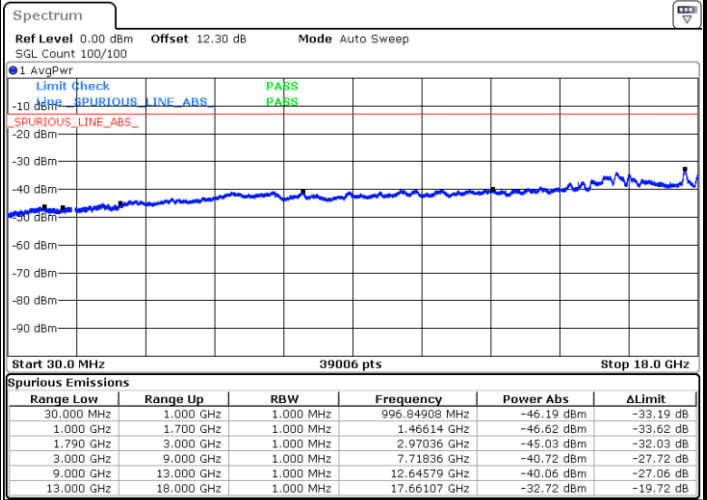

LTE Band 66C / 15MHz+10MHz

QPSK

Lowest Channel / 1RB0 and 1RB49

Lowest Channel / 1RB74 and 1RB0

Date: 24.AUG.2023 19:49:57

Date: 24.AUG.2023 19:48:42

Middle Channel / 1RB0 and 1RB49

Middle Channel / 1RB74 and 1RB0

Date: 24.AUG.2023 19:53:54

Date: 24.AUG.2023 19:55:11

LTE Band 66C / 15MHz+10MHz

QPSK

Highest Channel / 1RB0 and 1RB49

Highest Channel / 1RB74 and 1RB0

Date: 24.AUG.2023 20:08:40

Date: 24.AUG.2023 20:07:22

LTE Band 66C / 15MHz+15MHz

QPSK

Lowest Channel / 1RB0 and 1RB74

Lowest Channel / 1RB74 and 1RB0

Date: 24.AUG.2023 21:52:02

Date: 24.AUG.2023 21:50:44

Middle Channel / 1RB0 and 1RB74

Middle Channel / 1RB74 and 1RB0