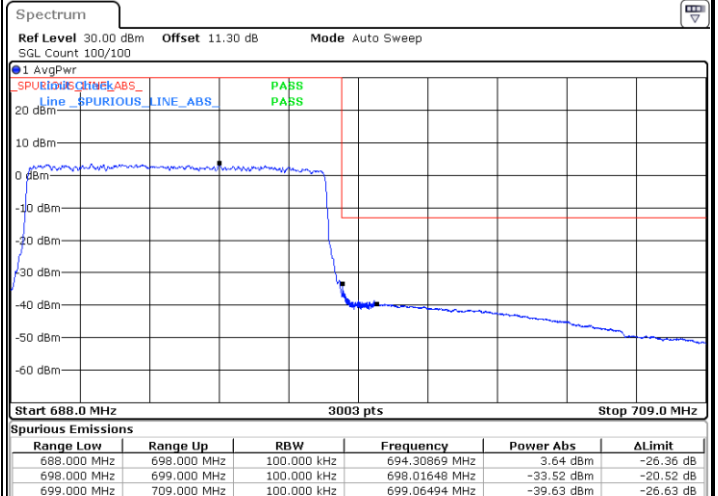

Lowest Band Edge / 1RB

Date: 3.AUG.2023 22:13:00

Highest Band Edge / 1 RB

Date: 3.AUG.2023 22:17:41

Lowest Band Edge / Full RB

Date: 3.AUG.2023 22:15:27

Highest Band Edge / Full RB

Date: 3.AUG.2023 22:19:13

LTE Band 71 / 10MHz / QPSK

Lowest Band Edge / Full RB

Date: 3.AUG.2023 21:05:18

Highest Band Edge / Full RB

Date: 3.AUG.2023 21:10:14

LTE Band 71 / 10MHz / 16QAM

Lowest Band Edge / Full RB

Date: 3.AUG.2023 21:06:48

Highest Band Edge / Full RB

Date: 3.AUG.2023 21:11:44

LTE Band 71 / 10MHz / 64QAM

Lowest Band Edge / Full RB

Date: 3.AUG.2023 21:13:16

Highest Band Edge / Full RB

Date: 3.AUG.2023 21:15:30

LTE Band 71 / 10MHz / 256QAM

Lowest Band Edge / Full RB

Date: 3.AUG.2023 22:20:49

Highest Band Edge / Full RB

Date: 3.AUG.2023 22:39:53