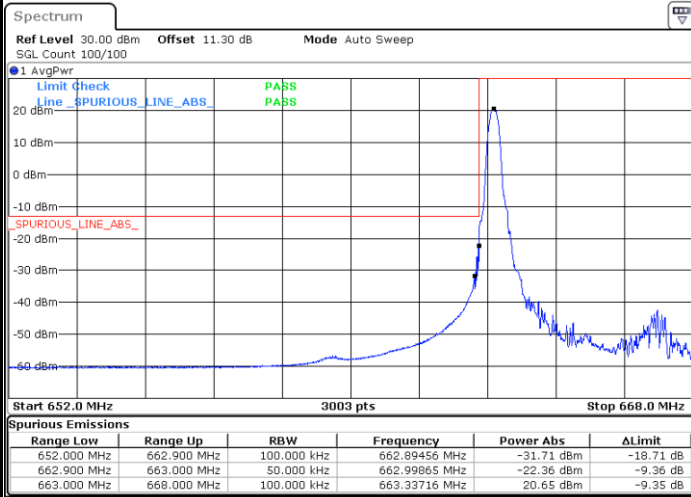

Date: 3,AUG,2023 22:41:59

Middle Channel / 20MHz / 256QAM

Date: 3,AUG,2023 22:45:47

Conducted Band Edge

LTE Band 71 / 5MHz / QPSK

Lowest Band Edge / 1 RB

Date: 3.AUG.2023 20:32:20

Highest Band Edge / 1 RB

Date: 3.AUG.2023 20:42:51

Lowest Band Edge / Full RB

Date: 3.AUG.2023 20:35:20

Highest Band Edge / Full RB

Date: 3.AUG.2023 20:45:55

LTE Band 71 / 5MHz / 16QAM

Lowest Band Edge / 1RB

Date: 3.AUG.2023 20:33:50

Highest Band Edge / 1 RB

Date: 3.AUG.2023 20:44:21

Lowest Band Edge / Full RB

Date: 3.AUG.2023 20:36:50

Highest Band Edge / Full RB

Date: 3.AUG.2023 20:47:29

LTE Band 71 / 5MHz / 64QAM

Lowest Band Edge / 1RB