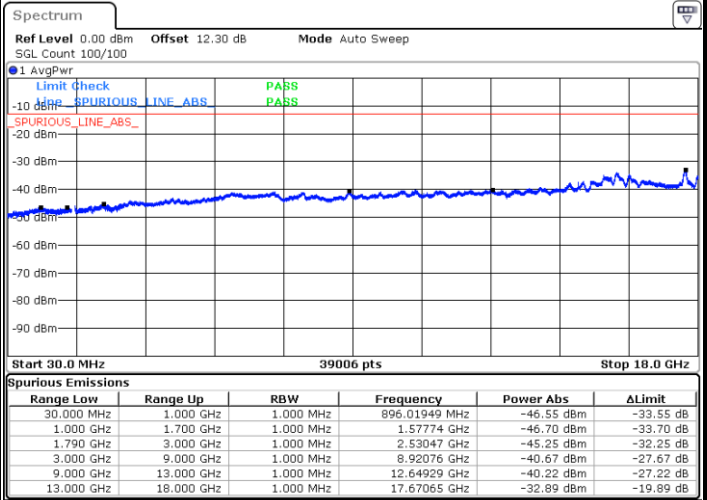

LTE Band 66C / 20MHz+20MHz

QPSK

Lowest Channel / 1RB0 and 1RB99

Lowest Channel / 1RB99 and 1RB0

Date: 25.AUG.2023 22:15:18

Date: 25.AUG.2023 22:14:03

MiddleChannel / 1RB0 and 1RB99

Middle Channel / 1RB99 and 1RB0

Date: 25.AUG.2023 22:19:15

Date: 25.AUG.2023 22:20:30

LTE Band 66C / 20MHz+20MHz

QPSK

Highest Channel / 1RB0 and 1RB99

Highest Channel / 1RB99 and 1RB0

Date: 25.AUG.2023 22:31:40

Date: 25.AUG.2023 22:30:23

LTE Band 71

Peak-to-Average Ratio

Mode	LTE Band 71 / 20MHz				
Mod.	QPSK	16QAM	64QAM	256QAM	Limit: 13dB
RB Size	Full RB	Full RB	Full RB	Full RB	Result
Middle CH	4.93	5.86	6.46	6.43	PASS

26dB Bandwidth

Mode	LTE Band 71 : 26dB BW(MHz)											
BW	1.4MHz		3MHz		5MHz		10MHz		15MHz		20MHz	
Mod.	QPSK	16QAM	QPSK	16QAM	QPSK	16QAM	QPSK	16QAM	QPSK	16QAM	QPSK	16QAM
Middle CH	-	-	-	-	4.80	4.89	9.87	9.63	14.33	14.54	18.98	18.86
Mode	LTE Band 71 : 26dB BW(MHz)											
BW	1.4MHz		3MHz		5MHz		10MHz		15MHz		20MHz	
Mod.	64QAM	256QAM	64QAM	256QAM	64QAM	256QAM	64QAM	256QAM	64QAM	256QAM	64QAM	256QAM
Middle CH	-	-	-	-	4.85	4.83	9.79	9.65	14.48	14.30	18.82	18.78