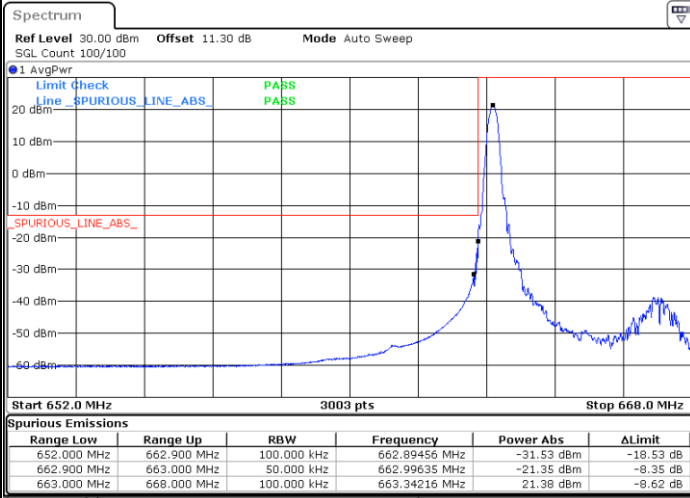

Date: 3,AUG,2023 22:41:59

Middle Channel / 20MHz / 256QAM

Date: 3,AUG,2023 22:45:47

Conducted Band Edge

LTE Band 71 / 5MHz / QPSK

Lowest Band Edge / 1 RB

Date: 3.AUG.2023 20:32:20

Highest Band Edge / 1 RB

Date: 3.AUG.2023 20:42:51

Lowest Band Edge / Full RB

Date: 3.AUG.2023 20:35:20

Highest Band Edge / Full RB

Date: 3.AUG.2023 20:45:55

LTE Band 71 / 5MHz / 16QAM

Lowest Band Edge / 1RB

Date: 3.AUG.2023 20:33:50

Highest Band Edge / 1 RB

Date: 3.AUG.2023 20:44:21

Lowest Band Edge / Full RB

Date: 3.AUG.2023 20:36:50

Highest Band Edge / Full RB

Date: 3.AUG.2023 20:47:29

LTE Band 71 / 5MHz / 64QAM

Lowest Band Edge / 1RB