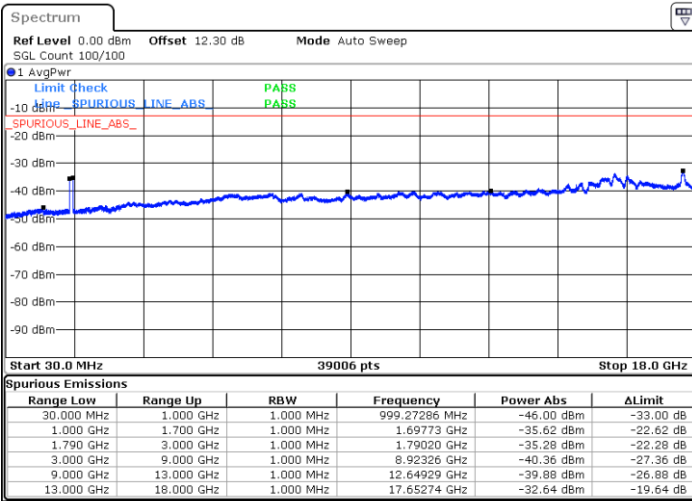

LTE Band 66C / 15MHz+10MHz

QPSK

Lowest Channel / 1RB0 and 1RB49

Lowest Channel / 1RB74 and 1RB0

Date: 24.AUG.2023 19:49:57

Date: 24.AUG.2023 19:48:42

Middle Channel / 1RB0 and 1RB49

Middle Channel / 1RB74 and 1RB0

Date: 24.AUG.2023 19:53:54

Date: 24.AUG.2023 19:55:11

LTE Band 66C / 15MHz+10MHz

QPSK

Highest Channel / 1RB0 and 1RB49

Highest Channel / 1RB74 and 1RB0

Date: 24.AUG.2023 20:08:40

Date: 24.AUG.2023 20:07:22

LTE Band 66C / 15MHz+15MHz

QPSK

Lowest Channel / 1RB0 and 1RB74

Lowest Channel / 1RB74 and 1RB0

Date: 24.AUG.2023 21:52:02

Date: 24.AUG.2023 21:50:44

Middle Channel / 1RB0 and 1RB74

Middle Channel / 1RB74 and 1RB0