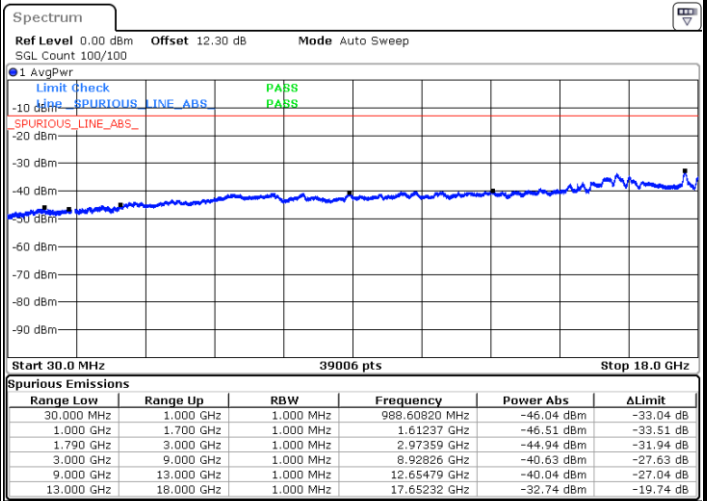

Date: 24.AUG.2023 19:53:54

Date: 24.AUG.2023 19:55:11

LTE Band 66C / 15MHz+10MHz

QPSK

Highest Channel / 1RB0 and 1RB49

Highest Channel / 1RB74 and 1RB0

Date: 24.AUG.2023 20:08:40

Date: 24.AUG.2023 20:07:22

LTE Band 66C / 15MHz+15MHz

QPSK

Lowest Channel / 1RB0 and 1RB74

Lowest Channel / 1RB74 and 1RB0

Date: 24.AUG.2023 21:52:02

Date: 24.AUG.2023 21:50:44

Middle Channel / 1RB0 and 1RB74

Middle Channel / 1RB74 and 1RB0

Date: 24.AUG.2023 21:56:00

Date: 24.AUG.2023 21:57:16

LTE Band 66C / 15MHz+15MHz

QPSK

Highest Channel / 1RB0 and 1RB74

Highest Channel / 1RB74 and 1RB0

Date: 24.AUG.2023 22:08:55

Date: 24.AUG.2023 22:07:39

LTE Band 66C / 15MHz+20MHz

QPSK

Lowest Channel / 1RB0 and 1RB99

Lowest Channel / 1RB74 and 1RB0

Date: 24.AUG.2023 22:20:14

Date: 24.AUG.2023 22:18:59

Middle Channel / 1RB0 and 1RB99

Middle Channel / 1RB74 and 1RB0