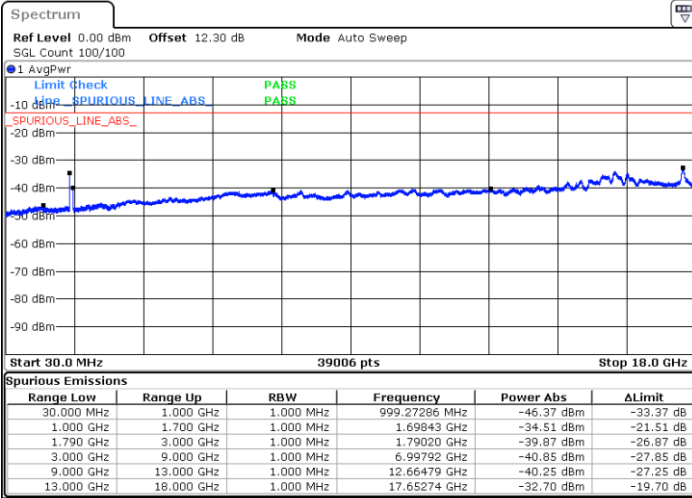

Date: 24.AUG.2023 22:27:46

Date: 24.AUG.2023 22:29:02

LTE Band 66C / 15MHz+20MHz

QPSK

Highest Channel / 1RB0 and 1RB99

Highest Channel / 1RB74 and 1RB0

Date: 24.AUG.2023 22:40:37

Date: 24.AUG.2023 22:39:22

LTE Band 66C / 20MHz+5MHz

QPSK

Lowest Channel / 1RB0 and 1RB24

Lowest Channel / 1RB99 and 1RB0

Date: 25.AUG.2023 00:04:27

Date: 25.AUG.2023 00:03:09

Middle Channel / 1RB0 and 1RB24

Middle Channel / 1RB99 and 1RB0

Date: 25.AUG.2023 21:19:12

Date: 25.AUG.2023 21:20:27

LTE Band 66C / 20MHz+5MHz

QPSK

Highest Channel / 1RB0 and 1RB24

Highest Channel / 1RB99 and 1RB0

Date: 25.AUG.2023 21:31:36

Date: 25.AUG.2023 21:30:20

LTE Band 66C / 20MHz+10MHz

QPSK

Lowest Channel / 1RB0 and 1RB49

Lowest Channel / 1RB99 and 1RB0

Date: 24.AUG.2023 20:56:04

Date: 24.AUG.2023 20:54:46

Middle Channel / 1RB0 and 1RB49

Middle Channel / 1RB99 and 1RB0