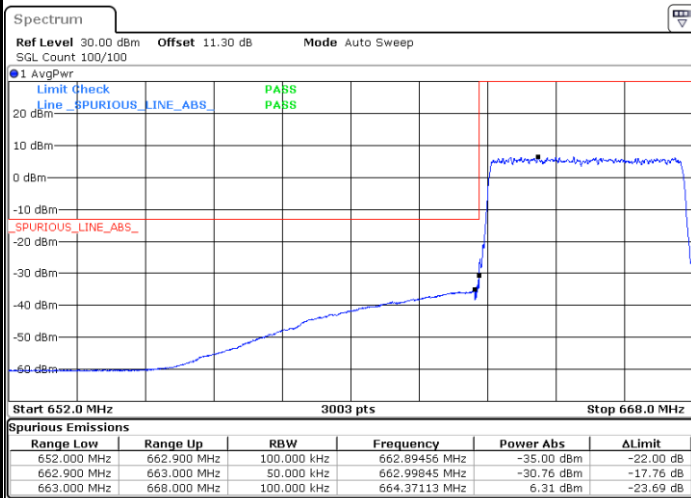

Date: 3,AUG,2023 22:41:59

Middle Channel / 20MHz / 256QAM

Date: 3,AUG,2023 22:45:47

Conducted Band Edge

LTE Band 71 / 5MHz / QPSK

Lowest Band Edge / 1 RB

Date: 3.AUG.2023 20:32:20

Highest Band Edge / 1 RB

Date: 3.AUG.2023 20:42:51

Lowest Band Edge / Full RB

Date: 3.AUG.2023 20:35:20

Highest Band Edge / Full RB

Date: 3.AUG.2023 20:45:55

LTE Band 71 / 5MHz / 16QAM

Lowest Band Edge / 1RB

Date: 3.AUG.2023 20:33:50

Highest Band Edge / 1 RB

Date: 3.AUG.2023 20:44:21

Lowest Band Edge / Full RB

Date: 3.AUG.2023 20:36:50

Highest Band Edge / Full RB

Date: 3.AUG.2023 20:47:29

LTE Band 71 / 5MHz / 64QAM

Lowest Band Edge / 1RB

Date: 3.AUG.2023 20:50:20

Highest Band Edge / 1 RB

Date: 3.AUG.2023 20:56:06

Lowest Band Edge / Full RB

Date: 3.AUG.2023 20:51:53

Highest Band Edge / Full RB

Date: 3.AUG.2023 20:57:36

LTE Band 71 / 5MHz / 256QAM