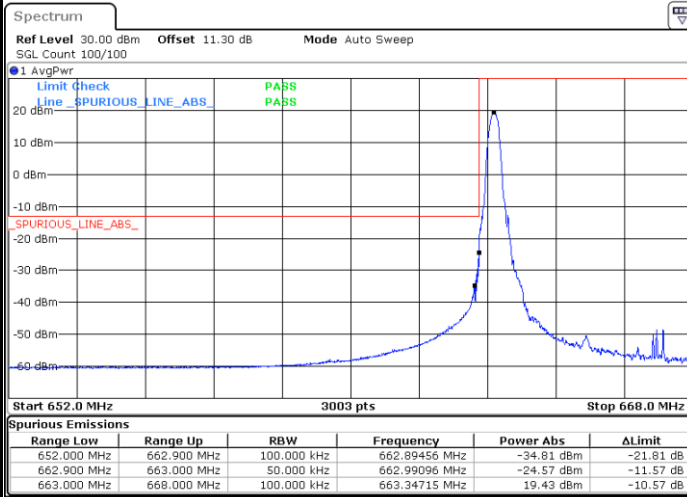

Date: 3.AUG.2023 20:42:51

Lowest Band Edge / Full RB

Date: 3.AUG.2023 20:35:20

Highest Band Edge / Full RB

Date: 3.AUG.2023 20:45:55

LTE Band 71 / 5MHz / 16QAM

Lowest Band Edge / 1RB

Date: 3.AUG.2023 20:33:50

Highest Band Edge / 1 RB

Date: 3.AUG.2023 20:44:21

Lowest Band Edge / Full RB

Date: 3.AUG.2023 20:36:50

Highest Band Edge / Full RB

Date: 3.AUG.2023 20:47:29

LTE Band 71 / 5MHz / 64QAM

Lowest Band Edge / 1RB

Date: 3.AUG.2023 20:50:20

Highest Band Edge / 1 RB

Date: 3.AUG.2023 20:56:06

Lowest Band Edge / Full RB

Date: 3.AUG.2023 20:51:53

Highest Band Edge / Full RB

Date: 3.AUG.2023 20:57:36

LTE Band 71 / 5MHz / 256QAM