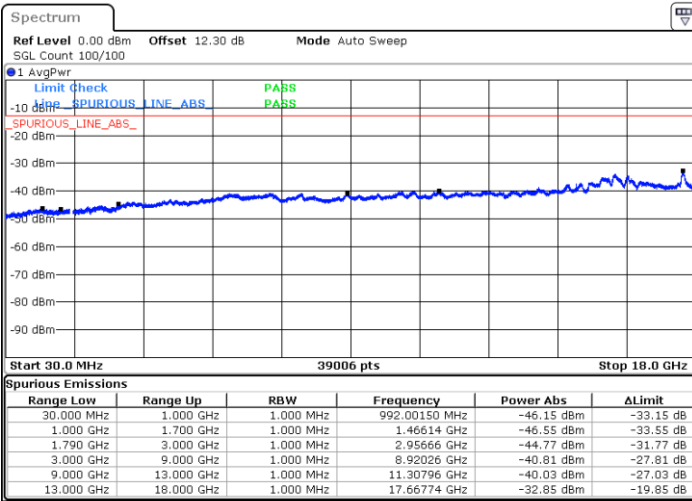

Date: 24.AUG.2023 21:56:00

Date: 24.AUG.2023 21:57:16

LTE Band 66C / 15MHz+15MHz

QPSK

Highest Channel / 1RB0 and 1RB74

Highest Channel / 1RB74 and 1RB0

Date: 24.AUG.2023 22:08:55

Date: 24.AUG.2023 22:07:39

LTE Band 66C / 15MHz+20MHz

QPSK

Lowest Channel / 1RB0 and 1RB99

Lowest Channel / 1RB74 and 1RB0

Date: 24.AUG.2023 22:20:14

Date: 24.AUG.2023 22:18:59

Middle Channel / 1RB0 and 1RB99

Middle Channel / 1RB74 and 1RB0

Date: 24.AUG.2023 22:27:46

Date: 24.AUG.2023 22:29:02

LTE Band 66C / 15MHz+20MHz

QPSK

Highest Channel / 1RB0 and 1RB99

Highest Channel / 1RB74 and 1RB0

Date: 24.AUG.2023 22:40:37

Date: 24.AUG.2023 22:39:22

LTE Band 66C / 20MHz+5MHz

QPSK

Lowest Channel / 1RB0 and 1RB24

Lowest Channel / 1RB99 and 1RB0

Date: 25.AUG.2023 00:04:27

Date: 25.AUG.2023 00:03:09

Middle Channel / 1RB0 and 1RB24

Middle Channel / 1RB99 and 1RB0