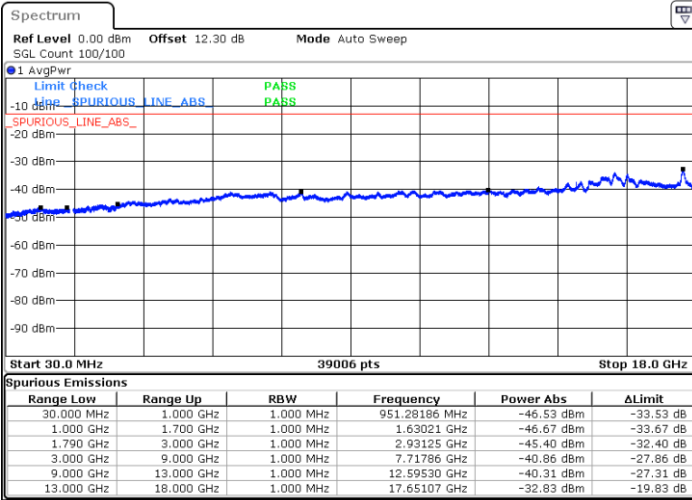

LTE Band 66C / 20MHz+20MHz

QPSK

Lowest Channel / 1RB0 and 1RB99

Lowest Channel / 1RB99 and 1RB0

Date: 25.AUG.2023 22:15:18

Date: 25.AUG.2023 22:14:03

MiddleChannel / 1RB0 and 1RB99

Middle Channel / 1RB99 and 1RB0

Date: 25.AUG.2023 22:19:15

Date: 25.AUG.2023 22:20:30

LTE Band 66C / 20MHz+20MHz

QPSK

Highest Channel / 1RB0 and 1RB99

Highest Channel / 1RB99 and 1RB0

Date: 25.AUG.2023 22:31:40

Date: 25.AUG.2023 22:30:23

LTE Band 71

Peak-to-Average Ratio

Mode	LTE Band 71 / 20MHz				
Mod.	QPSK	16QAM	64QAM	256QAM	Limit: 13dB
RB Size	Full RB	Full RB	Full RB	Full RB	Result
Middle CH	4.93	5.86	6.46	6.43	PASS

26dB Bandwidth

Mode	LTE Band 71 : 26dB BW(MHz)											
BW	1.4MHz		3MHz		5MHz		10MHz		15MHz		20MHz	
Mod.	QPSK	16QAM	QPSK	16QAM	QPSK	16QAM	QPSK	16QAM	QPSK	16QAM	QPSK	16QAM
Middle CH	-	-	-	-	4.80	4.89	9.87	9.63	14.33	14.54	18.98	18.86
Mode	LTE Band 71 : 26dB BW(MHz)											
BW	1.4MHz		3MHz		5MHz		10MHz		15MHz		20MHz	
Mod.	64QAM	256QAM	64QAM	256QAM	64QAM	256QAM	64QAM	256QAM	64QAM	256QAM	64QAM	256QAM
Middle CH	-	-	-	-	4.85	4.83	9.79	9.65	14.48	14.30	18.82	18.78