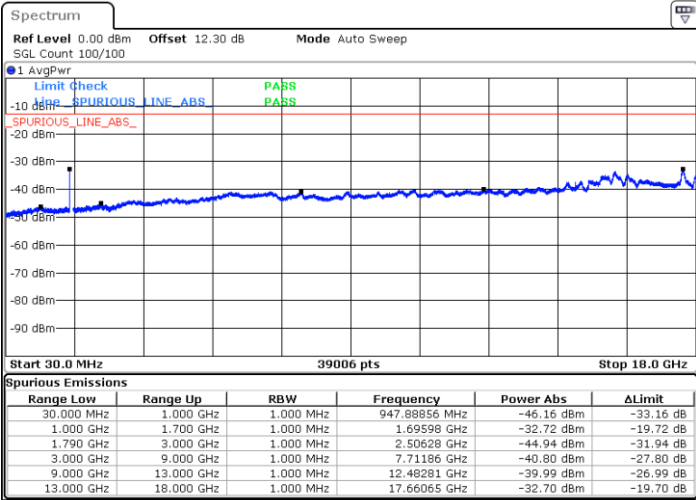

LTE Band 66C / 20MHz+10MHz

QPSK

Lowest Channel / 1RB0 and 1RB49

Lowest Channel / 1RB99 and 1RB0

Date: 24.AUG.2023 20:56:04

Date: 24.AUG.2023 20:54:46

Middle Channel / 1RB0 and 1RB49

Middle Channel / 1RB99 and 1RB0

Date: 24.AUG.2023 21:00:14

Date: 24.AUG.2023 21:01:30

LTE Band 66C / 20MHz+10MHz

QPSK

Highest Channel / 1RB0 and 1RB49

Highest Channel / 1RB99 and 1RB0

Date: 24.AUG.2023 21:39:59

Date: 24.AUG.2023 21:38:43

LTE Band 66C / 20MHz+15MHz

QPSK

Lowest Channel / 1RB0 and 1RB74

Lowest Channel / 1RB99 and 1RB0

Date: 24.AUG.2023 22:51:59

Date: 24.AUG.2023 22:50:43

Middle Channel / 1RB0 and 1RB74

Middle Channel / 1RB99 and 1RB0

Date: 24.AUG.2023 22:56:44

Date: 24.AUG.2023 22:57:59

LTE Band 66C / 20MHz+15MHz

QPSK

Highest Channel / 1RB0 and 1RB74

Highest Channel / 1RB99 and 1RB0

Date: 24.AUG.2023 23:09:36

Date: 24.AUG.2023 23:08:17