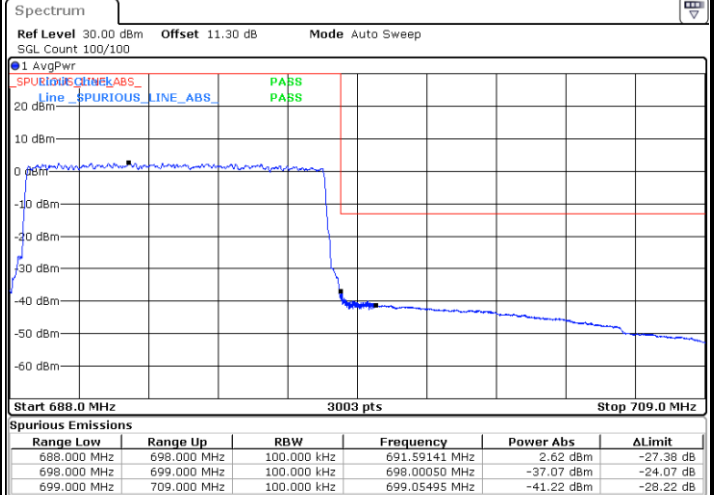

LTE Band 71 / 10MHz / QPSK

Lowest Band Edge / Full RB

Date: 3.AUG.2023 21:05:18

Highest Band Edge / Full RB

Date: 3.AUG.2023 21:10:14

LTE Band 71 / 10MHz / 16QAM

Lowest Band Edge / Full RB

Date: 3.AUG.2023 21:06:48

Highest Band Edge / Full RB

Date: 3.AUG.2023 21:11:44

LTE Band 71 / 10MHz / 64QAM

Lowest Band Edge / Full RB

Date: 3.AUG.2023 21:13:16

Highest Band Edge / Full RB

Date: 3.AUG.2023 21:15:30

LTE Band 71 / 10MHz / 256QAM

Lowest Band Edge / Full RB

Date: 3.AUG.2023 22:20:49

Highest Band Edge / Full RB

Date: 3.AUG.2023 22:39:53