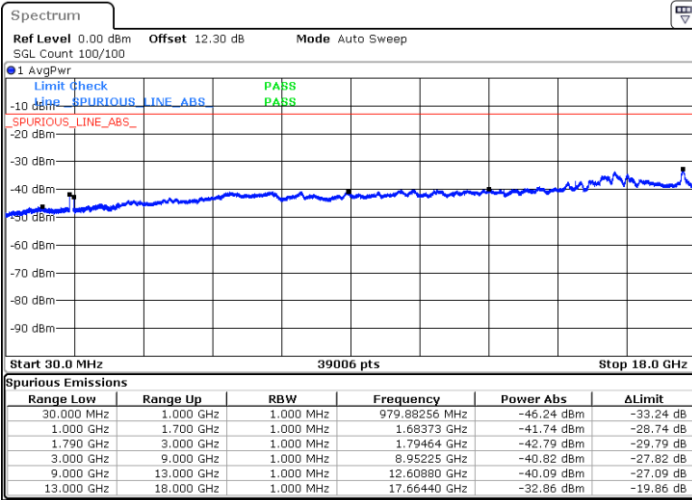

LTE Band 66C / 20MHz+5MHz

QPSK

Lowest Channel / 1RB0 and 1RB24

Lowest Channel / 1RB99 and 1RB0

Date: 25.AUG.2023 00:04:27

Date: 25.AUG.2023 00:03:09

Middle Channel / 1RB0 and 1RB24

Middle Channel / 1RB99 and 1RB0

Date: 25.AUG.2023 21:19:12

Date: 25.AUG.2023 21:20:27

LTE Band 66C / 20MHz+5MHz

QPSK

Highest Channel / 1RB0 and 1RB24

Highest Channel / 1RB99 and 1RB0

Date: 25.AUG.2023 21:31:36

Date: 25.AUG.2023 21:30:20

LTE Band 66C / 20MHz+10MHz

QPSK

Lowest Channel / 1RB0 and 1RB49

Lowest Channel / 1RB99 and 1RB0

Date: 24.AUG.2023 20:56:04

Date: 24.AUG.2023 20:54:46

Middle Channel / 1RB0 and 1RB49

Middle Channel / 1RB99 and 1RB0

Date: 24.AUG.2023 21:00:14

Date: 24.AUG.2023 21:01:30

LTE Band 66C / 20MHz+10MHz

QPSK

Highest Channel / 1RB0 and 1RB49

Highest Channel / 1RB99 and 1RB0

Date: 24.AUG.2023 21:39:59

Date: 24.AUG.2023 21:38:43