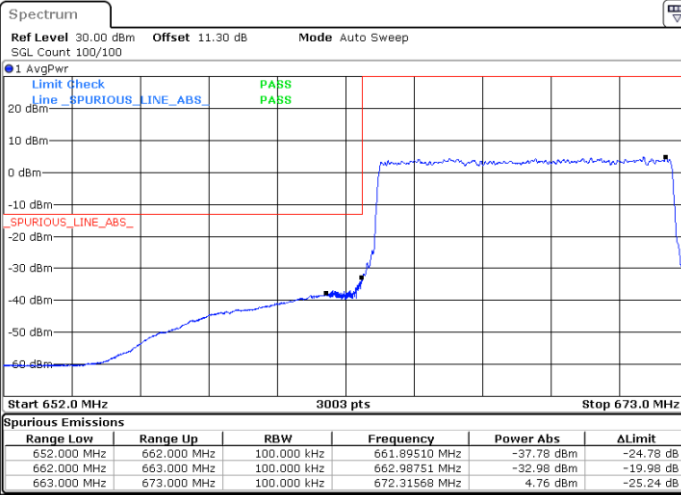

Date: 3.AUG.2023 20:50:20

Highest Band Edge / 1 RB

Date: 3.AUG.2023 20:56:06

Lowest Band Edge / Full RB

Date: 3.AUG.2023 20:51:53

Highest Band Edge / Full RB

Date: 3.AUG.2023 20:57:36

LTE Band 71 / 5MHz / 256QAM

Lowest Band Edge / 1RB

Date: 3.AUG.2023 22:13:00

Highest Band Edge / 1 RB

Date: 3.AUG.2023 22:17:41

Lowest Band Edge / Full RB

Date: 3.AUG.2023 22:15:27

Highest Band Edge / Full RB

Date: 3.AUG.2023 22:19:13

LTE Band 71 / 10MHz / QPSK

Lowest Band Edge / Full RB

Date: 3.AUG.2023 21:05:18

Highest Band Edge / Full RB

Date: 3.AUG.2023 21:10:14

LTE Band 71 / 10MHz / 16QAM

Lowest Band Edge / Full RB

Date: 3.AUG.2023 21:06:48

Highest Band Edge / Full RB

Date: 3.AUG.2023 21:11:44

LTE Band 71 / 10MHz / 64QAM

Lowest Band Edge / Full RB

Date: 3.AUG.2023 21:13:16

Highest Band Edge / Full RB

Date: 3.AUG.2023 21:15:30

LTE Band 71 / 10MHz / 256QAM