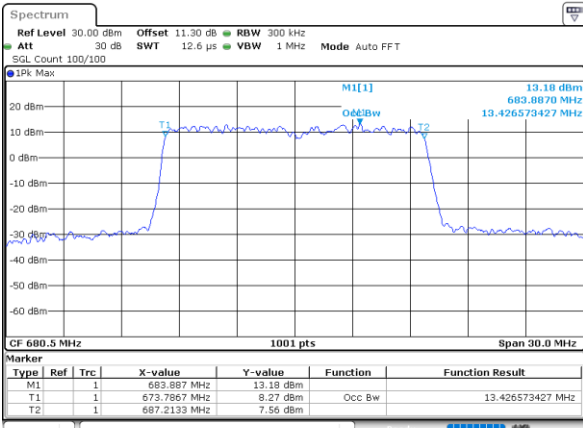

Date: 3,AUG,2023 21:50:15

LTE Band 71

Middle Channel / 5MHz / 64QAM

Date: 3,AUG,2023 20:52:24

Middle Channel / 10MHz / 64QAM

Date: 3,AUG,2023 21:13:48

Middle Channel / 15MHz / 64QAM

Date: 3,AUG,2023 21:57:45