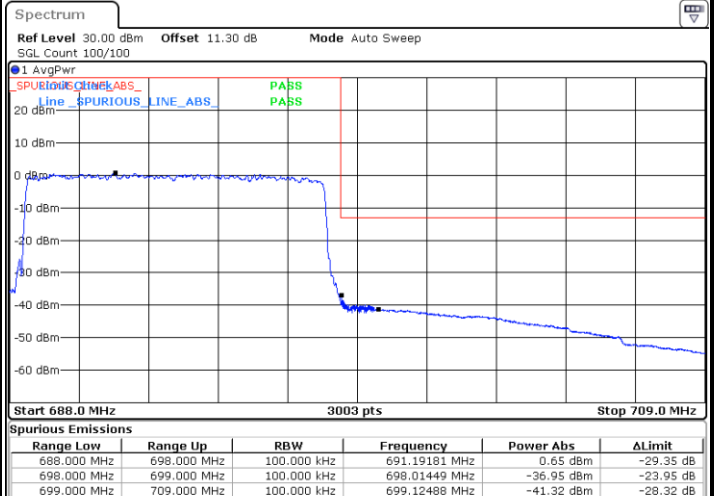

LTE Band 71 / 10MHz / QPSK

Lowest Band Edge / Full RB

Date: 3.AUG.2023 21:05:18

Highest Band Edge / Full RB

Date: 3.AUG.2023 21:10:14

LTE Band 71 / 10MHz / 16QAM

Lowest Band Edge / Full RB

Date: 3.AUG.2023 21:06:48

Highest Band Edge / Full RB

Date: 3.AUG.2023 21:11:44

LTE Band 71 / 10MHz / 64QAM

Lowest Band Edge / Full RB

Date: 3.AUG.2023 21:13:16

Highest Band Edge / Full RB

Date: 3.AUG.2023 21:15:30

LTE Band 71 / 10MHz / 256QAM

Lowest Band Edge / Full RB

Date: 3.AUG.2023 22:20:49

Highest Band Edge / Full RB

Date: 3.AUG.2023 22:39:53