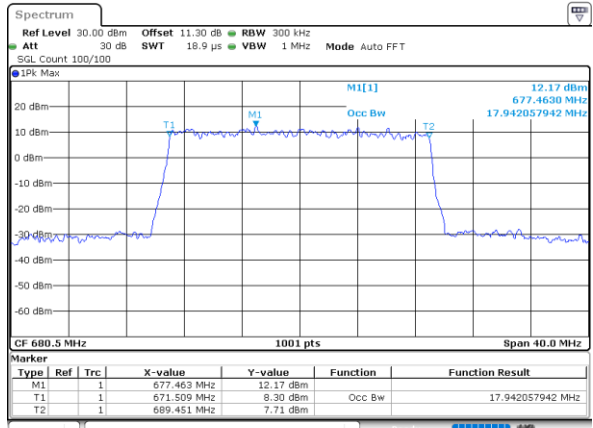

Middle Channel / 20MHz / 64QAM

Date: 3,AUG,2023 21:56:11