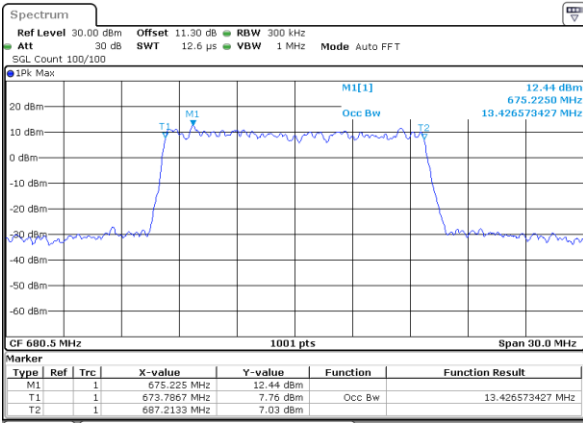

Middle Channel / 20MHz / 64QAM

Date: 3,AUG,2023 21:56:11

LTE Band 71

Middle Channel / 5MHz / 256QAM

Date: 3,AUG,2023 22:15:58

Middle Channel / 10MHz / 256QAM

Date: 3,AUG,2023 22:21:20

Middle Channel / 15MHz / 256QAM

Date: 3,AUG,2023 22:41:59

Middle Channel / 20MHz / 256QAM

Date: 3,AUG,2023 22:45:47

Conducted Band Edge

LTE Band 71 / 5MHz / QPSK

Lowest Band Edge / 1 RB

Date: 3.AUG.2023 20:32:20

Highest Band Edge / 1 RB

Date: 3.AUG.2023 20:42:51

Lowest Band Edge / Full RB

Date: 3.AUG.2023 20:35:20

Highest Band Edge / Full RB

Date: 3.AUG.2023 20:45:55

LTE Band 71 / 5MHz / 16QAM

Lowest Band Edge / 1RB

Date: 3.AUG.2023 20:33:50