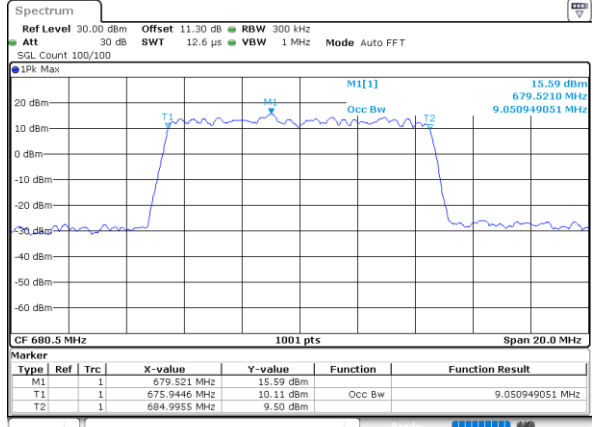

Date: 3,AUG,2023 21:50:15

LTE Band 71

Middle Channel / 5MHz / 64QAM

Date: 3,AUG,2023 20:52:24

Middle Channel / 10MHz / 64QAM

Date: 3,AUG,2023 21:13:48

Middle Channel / 15MHz / 64QAM

Date: 3,AUG,2023 21:57:45