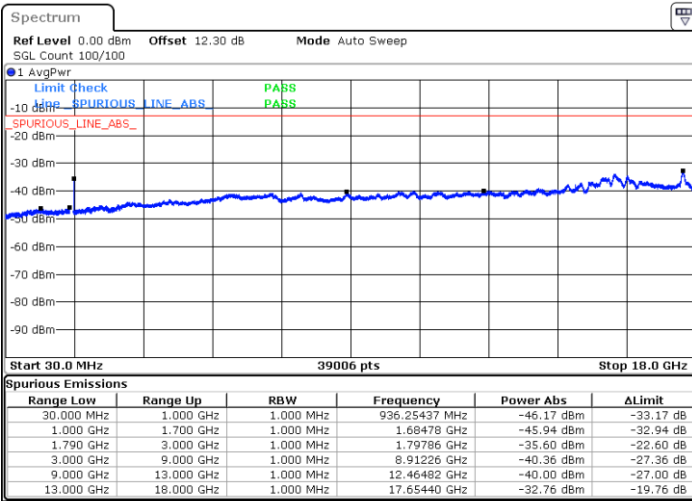

Date: 24.AUG.2023 19:53:54

Date: 24.AUG.2023 19:55:11

LTE Band 66C / 15MHz+10MHz

QPSK

Highest Channel / 1RB0 and 1RB49

Highest Channel / 1RB74 and 1RB0

Date: 24.AUG.2023 20:08:40

Date: 24.AUG.2023 20:07:22

LTE Band 66C / 15MHz+15MHz

QPSK

Lowest Channel / 1RB0 and 1RB74

Lowest Channel / 1RB74 and 1RB0

Date: 24.AUG.2023 21:52:02

Date: 24.AUG.2023 21:50:44

Middle Channel / 1RB0 and 1RB74

Middle Channel / 1RB74 and 1RB0

Date: 24.AUG.2023 21:56:00

Date: 24.AUG.2023 21:57:16

LTE Band 66C / 15MHz+15MHz

QPSK

Highest Channel / 1RB0 and 1RB74

Highest Channel / 1RB74 and 1RB0

Date: 24.AUG.2023 22:08:55

Date: 24.AUG.2023 22:07:39

LTE Band 66C / 15MHz+20MHz

QPSK

Lowest Channel / 1RB0 and 1RB99

Lowest Channel / 1RB74 and 1RB0

Date: 24.AUG.2023 22:20:14

Date: 24.AUG.2023 22:18:59

Middle Channel / 1RB0 and 1RB99

Middle Channel / 1RB74 and 1RB0