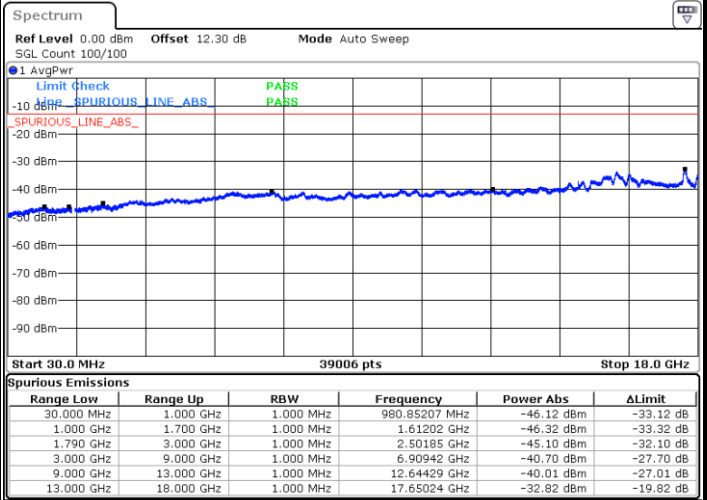

LTE Band 66C / 20MHz+10MHz

QPSK

Lowest Channel / 1RB0 and 1RB49

Lowest Channel / 1RB99 and 1RB0

Date: 24.AUG.2023 20:56:04

Date: 24.AUG.2023 20:54:46

Middle Channel / 1RB0 and 1RB49

Middle Channel / 1RB99 and 1RB0

Date: 24.AUG.2023 21:00:14

Date: 24.AUG.2023 21:01:30

LTE Band 66C / 20MHz+10MHz

QPSK

Highest Channel / 1RB0 and 1RB49

Highest Channel / 1RB99 and 1RB0

Date: 24.AUG.2023 21:39:59

Date: 24.AUG.2023 21:38:43

LTE Band 66C / 20MHz+15MHz

QPSK

Lowest Channel / 1RB0 and 1RB74

Lowest Channel / 1RB99 and 1RB0

Date: 24.AUG.2023 22:51:59

Date: 24.AUG.2023 22:50:43

Middle Channel / 1RB0 and 1RB74

Middle Channel / 1RB99 and 1RB0

Date: 24.AUG.2023 22:56:44

Date: 24.AUG.2023 22:57:59

LTE Band 66C / 20MHz+15MHz

QPSK

Highest Channel / 1RB0 and 1RB74

Highest Channel / 1RB99 and 1RB0

Date: 24.AUG.2023 23:09:36

Date: 24.AUG.2023 23:08:17