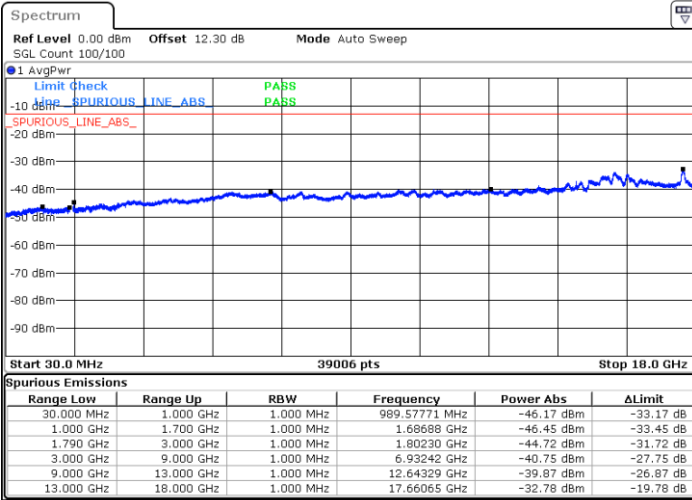

LTE Band 66C / 15MHz+10MHz

QPSK

Lowest Channel / 1RB0 and 1RB49

Lowest Channel / 1RB74 and 1RB0

Date: 24.AUG.2023 19:49:57

Date: 24.AUG.2023 19:48:42

Middle Channel / 1RB0 and 1RB49

Middle Channel / 1RB74 and 1RB0

Date: 24.AUG.2023 19:53:54

Date: 24.AUG.2023 19:55:11

LTE Band 66C / 15MHz+10MHz

QPSK

Highest Channel / 1RB0 and 1RB49

Highest Channel / 1RB74 and 1RB0

Date: 24.AUG.2023 20:08:40

Date: 24.AUG.2023 20:07:22

LTE Band 66C / 15MHz+15MHz

QPSK

Lowest Channel / 1RB0 and 1RB74

Lowest Channel / 1RB74 and 1RB0

Date: 24.AUG.2023 21:52:02

Date: 24.AUG.2023 21:50:44

Middle Channel / 1RB0 and 1RB74

Middle Channel / 1RB74 and 1RB0

Date: 24.AUG.2023 21:56:00

Date: 24.AUG.2023 21:57:16

LTE Band 66C / 15MHz+15MHz

QPSK

Highest Channel / 1RB0 and 1RB74

Highest Channel / 1RB74 and 1RB0

Date: 24.AUG.2023 22:08:55

Date: 24.AUG.2023 22:07:39