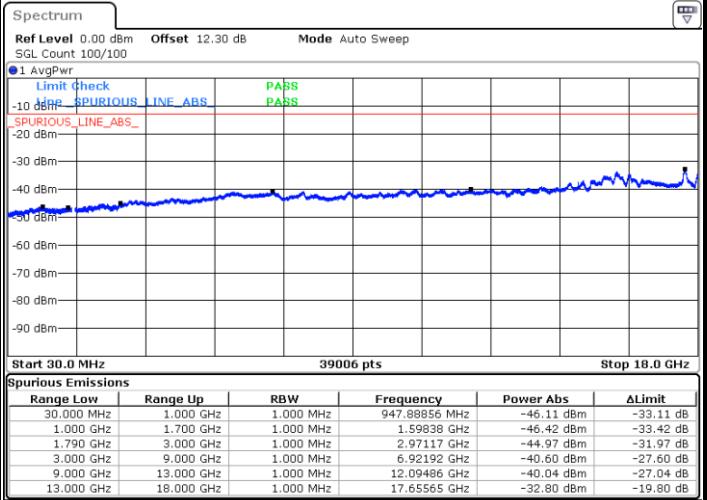

LTE Band 66C / 15MHz+20MHz

QPSK

Lowest Channel / 1RB0 and 1RB99

Lowest Channel / 1RB74 and 1RB0

Date: 24.AUG.2023 22:20:14

Date: 24.AUG.2023 22:18:59

Middle Channel / 1RB0 and 1RB99

Middle Channel / 1RB74 and 1RB0

Date: 24.AUG.2023 22:27:46

Date: 24.AUG.2023 22:29:02

LTE Band 66C / 15MHz+20MHz

QPSK

Highest Channel / 1RB0 and 1RB99

Highest Channel / 1RB74 and 1RB0

Date: 24.AUG.2023 22:40:37

Date: 24.AUG.2023 22:39:22

LTE Band 66C / 20MHz+5MHz

QPSK

Lowest Channel / 1RB0 and 1RB24

Lowest Channel / 1RB99 and 1RB0

Date: 25.AUG.2023 00:04:27

Date: 25.AUG.2023 00:03:09

Middle Channel / 1RB0 and 1RB24

Middle Channel / 1RB99 and 1RB0

Date: 25.AUG.2023 21:19:12

Date: 25.AUG.2023 21:20:27

LTE Band 66C / 20MHz+5MHz

QPSK

Highest Channel / 1RB0 and 1RB24

Highest Channel / 1RB99 and 1RB0

Date: 25.AUG.2023 21:31:36

Date: 25.AUG.2023 21:30:20