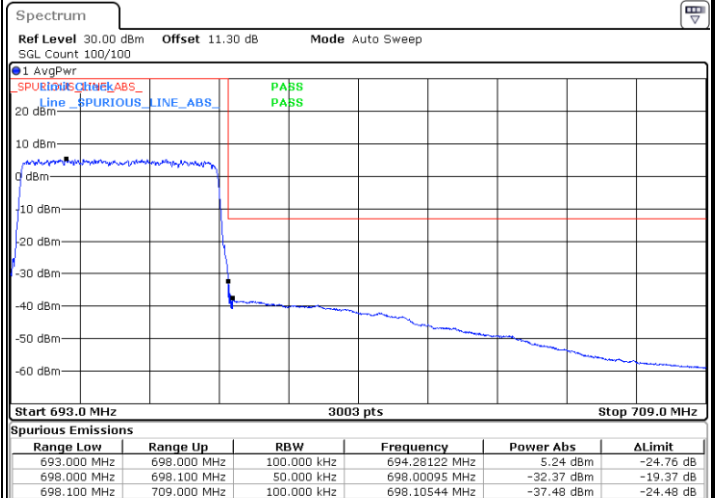

Highest Band Edge / 1 RB

Date: 3.AUG.2023 20:44:21

Lowest Band Edge / Full RB

Date: 3.AUG.2023 20:36:50

Highest Band Edge / Full RB

Date: 3.AUG.2023 20:47:29

LTE Band 71 / 5MHz / 64QAM

Lowest Band Edge / 1RB

Date: 3.AUG.2023 20:50:20

Highest Band Edge / 1 RB

Date: 3.AUG.2023 20:56:06

Lowest Band Edge / Full RB

Date: 3.AUG.2023 20:51:53

Highest Band Edge / Full RB

Date: 3.AUG.2023 20:57:36

LTE Band 71 / 5MHz / 256QAM

Lowest Band Edge / 1RB

Date: 3.AUG.2023 22:13:00

Highest Band Edge / 1 RB

Date: 3.AUG.2023 22:17:41

Lowest Band Edge / Full RB

Date: 3.AUG.2023 22:15:27

Highest Band Edge / Full RB

Date: 3.AUG.2023 22:19:13

LTE Band 71 / 10MHz / QPSK

Lowest Band Edge / Full RB

Date: 3.AUG.2023 21:05:18

Highest Band Edge / Full RB

Date: 3.AUG.2023 21:10:14

LTE Band 71 / 10MHz / 16QAM

Lowest Band Edge / Full RB

Date: 3.AUG.2023 21:06:48