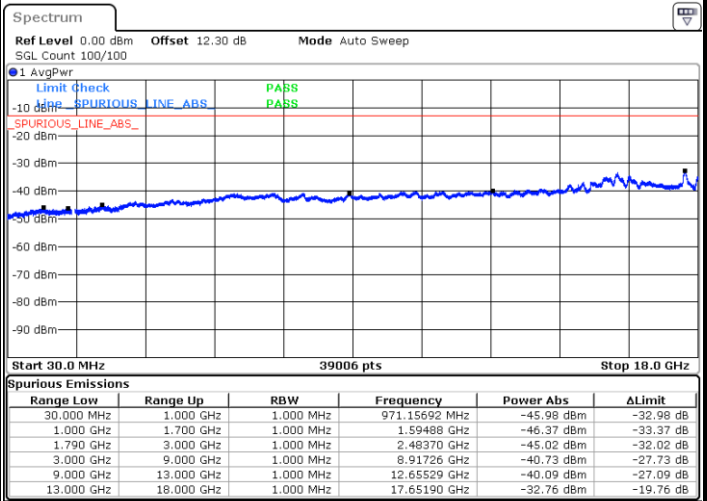

Date: 24.AUG.2023 21:00:14

Date: 24.AUG.2023 21:01:30

LTE Band 66C / 20MHz+10MHz

QPSK

Highest Channel / 1RB0 and 1RB49

Highest Channel / 1RB99 and 1RB0

Date: 24.AUG.2023 21:39:59

Date: 24.AUG.2023 21:38:43

LTE Band 66C / 20MHz+15MHz

QPSK

Lowest Channel / 1RB0 and 1RB74

Lowest Channel / 1RB99 and 1RB0

Date: 24.AUG.2023 22:51:59

Date: 24.AUG.2023 22:50:43

Middle Channel / 1RB0 and 1RB74

Middle Channel / 1RB99 and 1RB0

Date: 24.AUG.2023 22:56:44

Date: 24.AUG.2023 22:57:59

LTE Band 66C / 20MHz+15MHz

QPSK

Highest Channel / 1RB0 and 1RB74

Highest Channel / 1RB99 and 1RB0

Date: 24.AUG.2023 23:09:36

Date: 24.AUG.2023 23:08:17

LTE Band 66C / 20MHz+20MHz

QPSK

Lowest Channel / 1RB0 and 1RB99

Lowest Channel / 1RB99 and 1RB0

Date: 25.AUG.2023 22:15:18

Date: 25.AUG.2023 22:14:03

MiddleChannel / 1RB0 and 1RB99

Middle Channel / 1RB99 and 1RB0