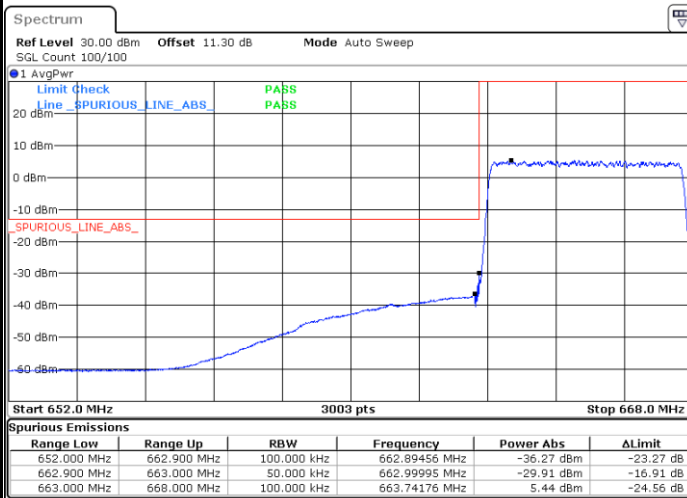

Date: 3.AUG.2023 20:42:51

Lowest Band Edge / Full RB

Date: 3.AUG.2023 20:35:20

Highest Band Edge / Full RB

Date: 3.AUG.2023 20:45:55

LTE Band 71 / 5MHz / 16QAM

Lowest Band Edge / 1RB

Date: 3.AUG.2023 20:33:50

Highest Band Edge / 1 RB

Date: 3.AUG.2023 20:44:21

Lowest Band Edge / Full RB

Date: 3.AUG.2023 20:36:50

Highest Band Edge / Full RB

Date: 3.AUG.2023 20:47:29

LTE Band 71 / 5MHz / 64QAM

Lowest Band Edge / 1RB

Date: 3.AUG.2023 20:50:20

Highest Band Edge / 1 RB

Date: 3.AUG.2023 20:56:06

Lowest Band Edge / Full RB

Date: 3.AUG.2023 20:51:53

Highest Band Edge / Full RB

Date: 3.AUG.2023 20:57:36

LTE Band 71 / 5MHz / 256QAM

Lowest Band Edge / 1RB

Date: 3.AUG.2023 22:13:00

Highest Band Edge / 1 RB

Date: 3.AUG.2023 22:17:41

Lowest Band Edge / Full RB

Date: 3.AUG.2023 22:15:27

Highest Band Edge / Full RB

Date: 3.AUG.2023 22:19:13