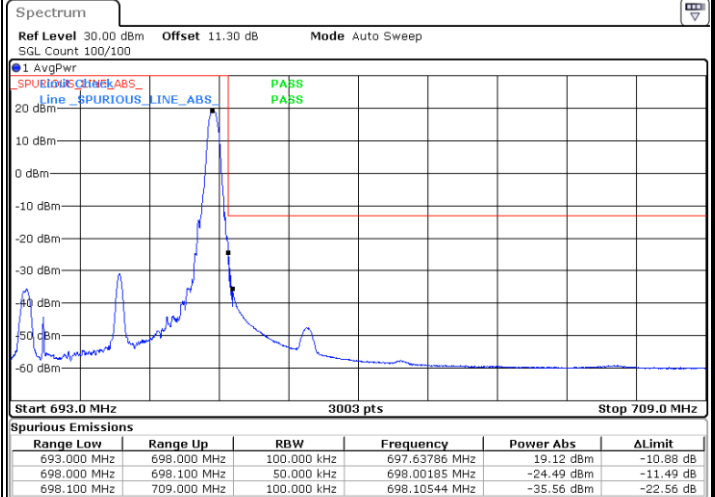

Date: 3.AUG.2023 20:42:51

Lowest Band Edge / Full RB

Date: 3.AUG.2023 20:35:20

Highest Band Edge / Full RB

Date: 3.AUG.2023 20:45:55

LTE Band 71 / 5MHz / 16QAM

Lowest Band Edge / 1RB

Date: 3.AUG.2023 20:33:50

Highest Band Edge / 1 RB

Date: 3.AUG.2023 20:44:21

Lowest Band Edge / Full RB

Date: 3.AUG.2023 20:36:50

Highest Band Edge / Full RB

Date: 3.AUG.2023 20:47:29

LTE Band 71 / 5MHz / 64QAM

Lowest Band Edge / 1RB

Date: 3.AUG.2023 20:50:20

Highest Band Edge / 1 RB

Date: 3.AUG.2023 20:56:06

Lowest Band Edge / Full RB

Date: 3.AUG.2023 20:51:53

Highest Band Edge / Full RB

Date: 3.AUG.2023 20:57:36

LTE Band 71 / 5MHz / 256QAM

Lowest Band Edge / 1RB

Date: 3.AUG.2023 22:13:00

Highest Band Edge / 1 RB

Date: 3.AUG.2023 22:17:41

Lowest Band Edge / Full RB

Date: 3.AUG.2023 22:15:27

Highest Band Edge / Full RB

Date: 3.AUG.2023 22:19:13