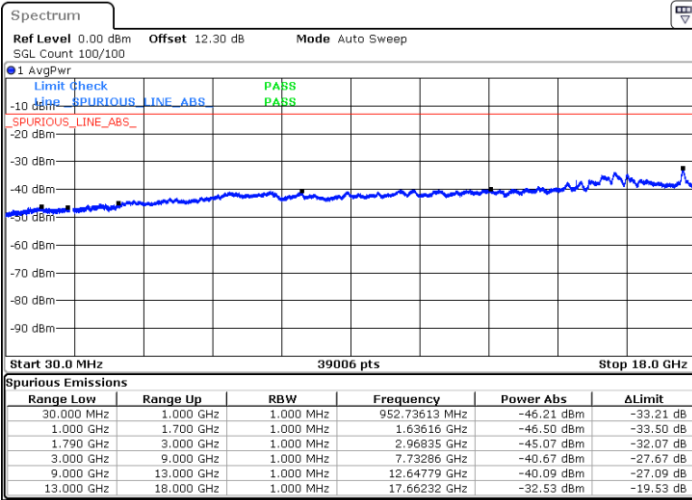

LTE Band 66C / 20MHz+15MHz

QPSK

Lowest Channel / 1RB0 and 1RB74

Lowest Channel / 1RB99 and 1RB0

Date: 24.AUG.2023 22:51:59

Date: 24.AUG.2023 22:50:43

Middle Channel / 1RB0 and 1RB74

Middle Channel / 1RB99 and 1RB0

Date: 24.AUG.2023 22:56:44

Date: 24.AUG.2023 22:57:59

LTE Band 66C / 20MHz+15MHz

QPSK

Highest Channel / 1RB0 and 1RB74

Highest Channel / 1RB99 and 1RB0

Date: 24.AUG.2023 23:09:36

Date: 24.AUG.2023 23:08:17

LTE Band 66C / 20MHz+20MHz

QPSK

Lowest Channel / 1RB0 and 1RB99

Lowest Channel / 1RB99 and 1RB0

Date: 25.AUG.2023 22:15:18

Date: 25.AUG.2023 22:14:03

MiddleChannel / 1RB0 and 1RB99

Middle Channel / 1RB99 and 1RB0

Date: 25.AUG.2023 22:19:15

Date: 25.AUG.2023 22:20:30

LTE Band 66C / 20MHz+20MHz

QPSK

Highest Channel / 1RB0 and 1RB99

Highest Channel / 1RB99 and 1RB0

Date: 25.AUG.2023 22:31:40

Date: 25.AUG.2023 22:30:23