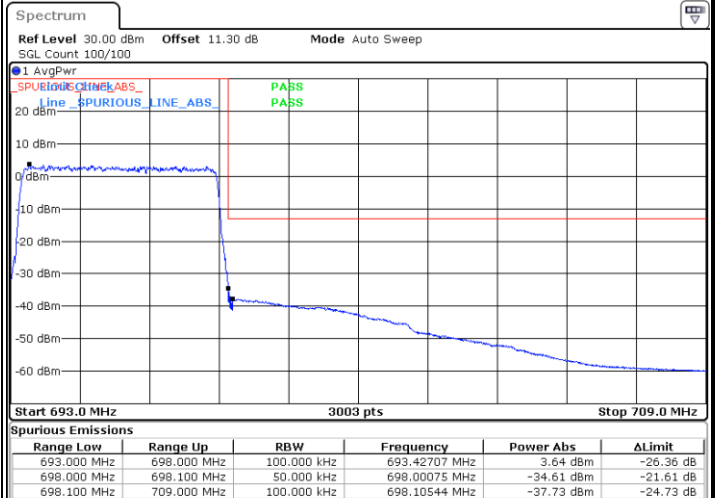

Date: 3.AUG.2023 20:50:20

Highest Band Edge / 1 RB

Date: 3.AUG.2023 20:56:06

Lowest Band Edge / Full RB

Date: 3.AUG.2023 20:51:53

Highest Band Edge / Full RB

Date: 3.AUG.2023 20:57:36

LTE Band 71 / 5MHz / 256QAM

Lowest Band Edge / 1RB

Date: 3.AUG.2023 22:13:00

Highest Band Edge / 1 RB

Date: 3.AUG.2023 22:17:41

Lowest Band Edge / Full RB

Date: 3.AUG.2023 22:15:27

Highest Band Edge / Full RB

Date: 3.AUG.2023 22:19:13

LTE Band 71 / 10MHz / QPSK

Lowest Band Edge / Full RB

Date: 3.AUG.2023 21:05:18

Highest Band Edge / Full RB

Date: 3.AUG.2023 21:10:14

LTE Band 71 / 10MHz / 16QAM

Lowest Band Edge / Full RB

Date: 3.AUG.2023 21:06:48

Highest Band Edge / Full RB

Date: 3.AUG.2023 21:11:44

LTE Band 71 / 10MHz / 64QAM

Lowest Band Edge / Full RB

Date: 3.AUG.2023 21:13:16

Highest Band Edge / Full RB

Date: 3.AUG.2023 21:15:30

LTE Band 71 / 10MHz / 256QAM