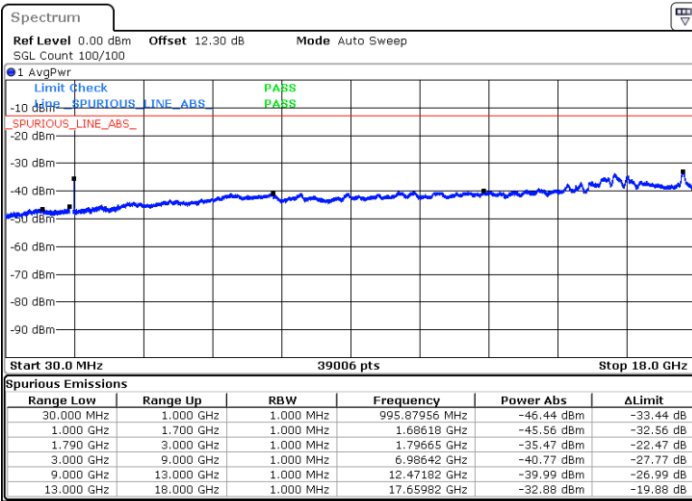

Date: 25.AUG.2023 21:19:12

Date: 25.AUG.2023 21:20:27

LTE Band 66C / 20MHz+5MHz

QPSK

Highest Channel / 1RB0 and 1RB24

Highest Channel / 1RB99 and 1RB0

Date: 25.AUG.2023 21:31:36

Date: 25.AUG.2023 21:30:20

LTE Band 66C / 20MHz+10MHz

QPSK

Lowest Channel / 1RB0 and 1RB49

Lowest Channel / 1RB99 and 1RB0

Date: 24.AUG.2023 20:56:04

Date: 24.AUG.2023 20:54:46

Middle Channel / 1RB0 and 1RB49

Middle Channel / 1RB99 and 1RB0

Date: 24.AUG.2023 21:00:14

Date: 24.AUG.2023 21:01:30

LTE Band 66C / 20MHz+10MHz

QPSK

Highest Channel / 1RB0 and 1RB49

Highest Channel / 1RB99 and 1RB0

Date: 24.AUG.2023 21:39:59

Date: 24.AUG.2023 21:38:43

LTE Band 66C / 20MHz+15MHz

QPSK

Lowest Channel / 1RB0 and 1RB74

Lowest Channel / 1RB99 and 1RB0

Date: 24.AUG.2023 22:51:59

Date: 24.AUG.2023 22:50:43

Middle Channel / 1RB0 and 1RB74

Middle Channel / 1RB99 and 1RB0