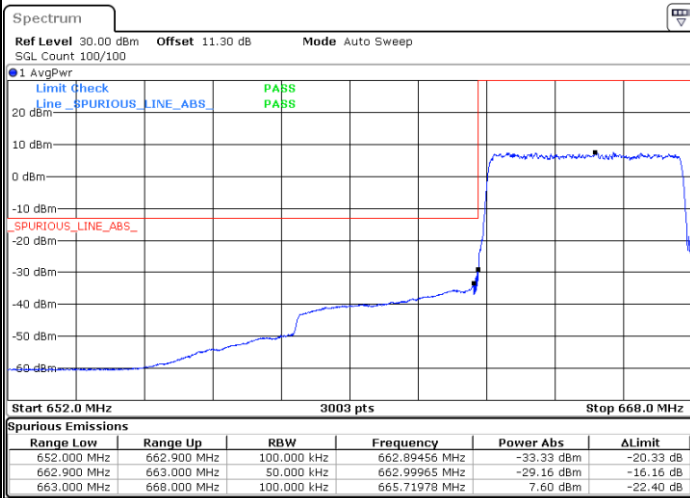

Date: 3,AUG,2023 22:41:59

Middle Channel / 20MHz / 256QAM

Date: 3,AUG,2023 22:45:47

Conducted Band Edge

LTE Band 71 / 5MHz / QPSK

Lowest Band Edge / 1 RB

Date: 3.AUG.2023 20:32:20

Highest Band Edge / 1 RB

Date: 3.AUG.2023 20:42:51

Lowest Band Edge / Full RB

Date: 3.AUG.2023 20:35:20

Highest Band Edge / Full RB

Date: 3.AUG.2023 20:45:55

LTE Band 71 / 5MHz / 16QAM

Lowest Band Edge / 1RB

Date: 3.AUG.2023 20:33:50

Highest Band Edge / 1 RB

Date: 3.AUG.2023 20:44:21

Lowest Band Edge / Full RB

Date: 3.AUG.2023 20:36:50

Highest Band Edge / Full RB

Date: 3.AUG.2023 20:47:29

LTE Band 71 / 5MHz / 64QAM

Lowest Band Edge / 1RB