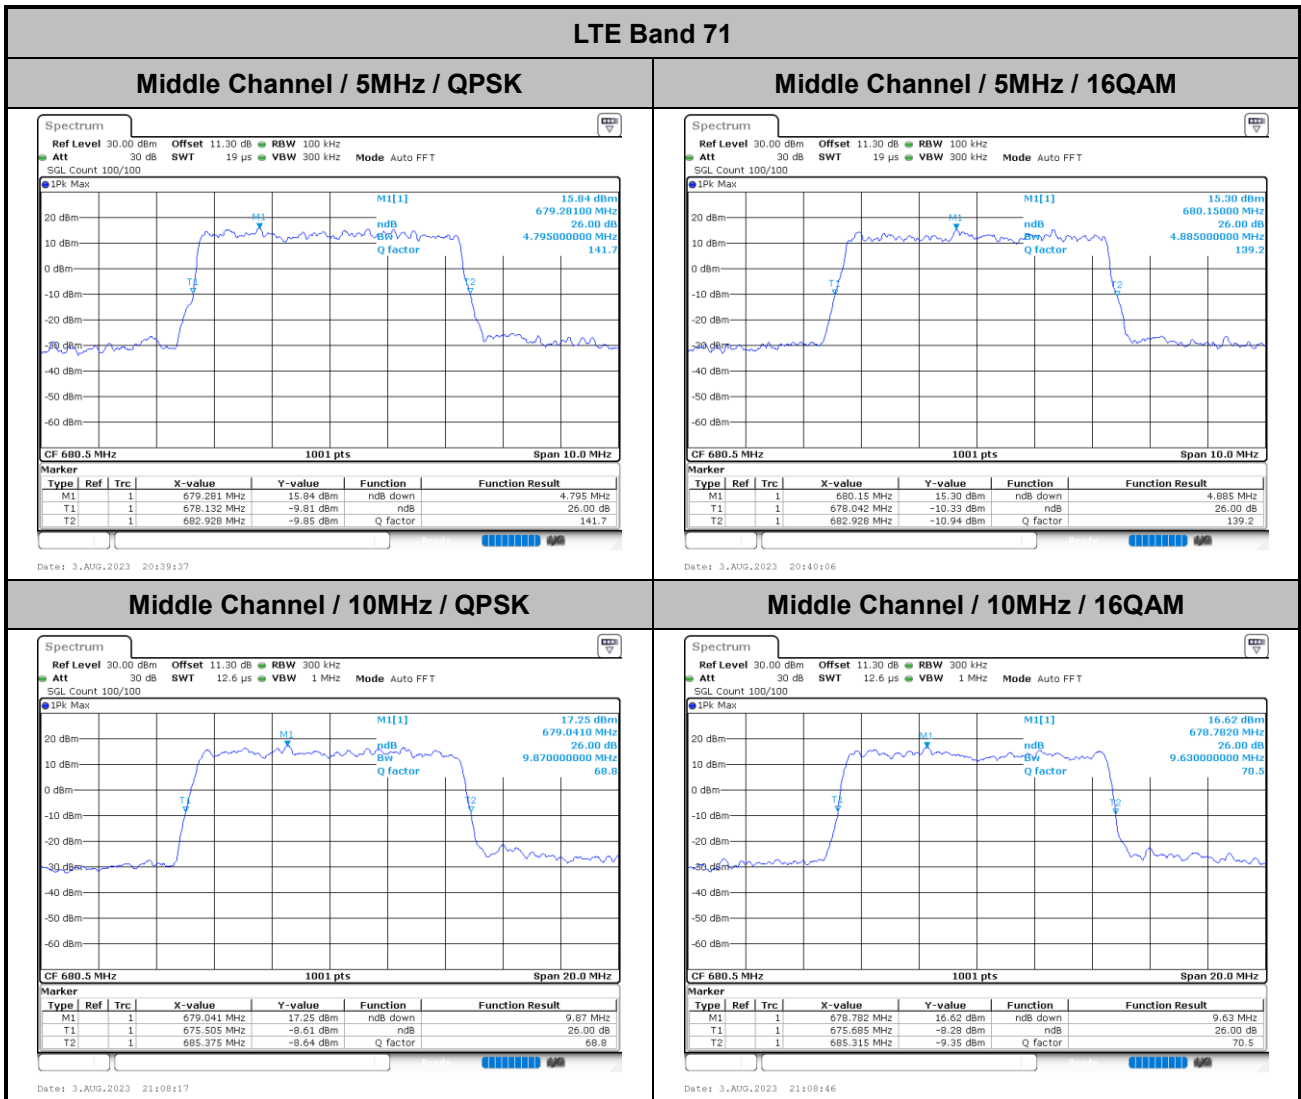

Date: 25.AUG.2023 22:19:15

Date: 25.AUG.2023 22:20:30

LTE Band 66C / 20MHz+20MHz

QPSK

Highest Channel / 1RB0 and 1RB99

Highest Channel / 1RB99 and 1RB0

Date: 25.AUG.2023 22:31:40

Date: 25.AUG.2023 22:30:23

LTE Band 71

Peak-to-Average Ratio

Mode	LTE Band 71 / 20MHz				
Mod.	QPSK	16QAM	64QAM	256QAM	Limit: 13dB
RB Size	Full RB	Full RB	Full RB	Full RB	Result
Middle CH	4.93	5.86	6.46	6.43	PASS

26dB Bandwidth

Mode	LTE Band 71 : 26dB BW(MHz)											
BW	1.4MHz		3MHz		5MHz		10MHz		15MHz		20MHz	
Mod.	QPSK	16QAM	QPSK	16QAM	QPSK	16QAM	QPSK	16QAM	QPSK	16QAM	QPSK	16QAM
Middle CH	-	-	-	-	4.80	4.89	9.87	9.63	14.33	14.54	18.98	18.86
Mode	LTE Band 71 : 26dB BW(MHz)											
BW	1.4MHz		3MHz		5MHz		10MHz		15MHz		20MHz	
Mod.	64QAM	256QAM	64QAM	256QAM	64QAM	256QAM	64QAM	256QAM	64QAM	256QAM	64QAM	256QAM
Middle CH	-	-	-	-	4.85	4.83	9.79	9.65	14.48	14.30	18.82	18.78

LTE Band 71

Middle Channel / 15MHz / QPSK

Date: 3,AUG,2023 21:32:14

Middle Channel / 15MHz / 16QAM

Date: 3,AUG,2023 21:32:43

Middle Channel / 20MHz / QPSK

Date: 3,AUG,2023 21:50:44

Middle Channel / 20MHz / 16QAM