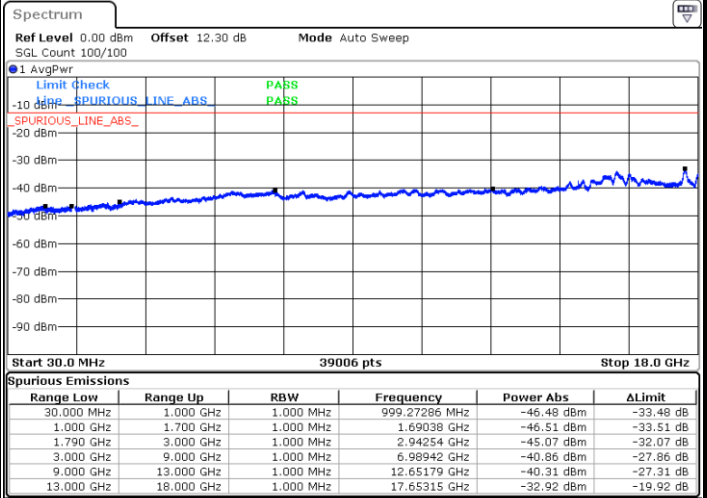

Date: 24.AUG.2023 22:27:46

Date: 24.AUG.2023 22:29:02

LTE Band 66C / 15MHz+20MHz

QPSK

Highest Channel / 1RB0 and 1RB99

Highest Channel / 1RB74 and 1RB0

Date: 24.AUG.2023 22:40:37

Date: 24.AUG.2023 22:39:22

LTE Band 66C / 20MHz+5MHz

QPSK

Lowest Channel / 1RB0 and 1RB24

Lowest Channel / 1RB99 and 1RB0

Date: 25.AUG.2023 00:04:27

Date: 25.AUG.2023 00:03:09

Middle Channel / 1RB0 and 1RB24

Middle Channel / 1RB99 and 1RB0

Date: 25.AUG.2023 21:19:12

Date: 25.AUG.2023 21:20:27

LTE Band 66C / 20MHz+5MHz

QPSK

Highest Channel / 1RB0 and 1RB24

Highest Channel / 1RB99 and 1RB0

Date: 25.AUG.2023 21:31:36

Date: 25.AUG.2023 21:30:20

LTE Band 66C / 20MHz+10MHz

QPSK

Lowest Channel / 1RB0 and 1RB49

Lowest Channel / 1RB99 and 1RB0

Date: 24.AUG.2023 20:56:04

Date: 24.AUG.2023 20:54:46

Middle Channel / 1RB0 and 1RB49

Middle Channel / 1RB99 and 1RB0