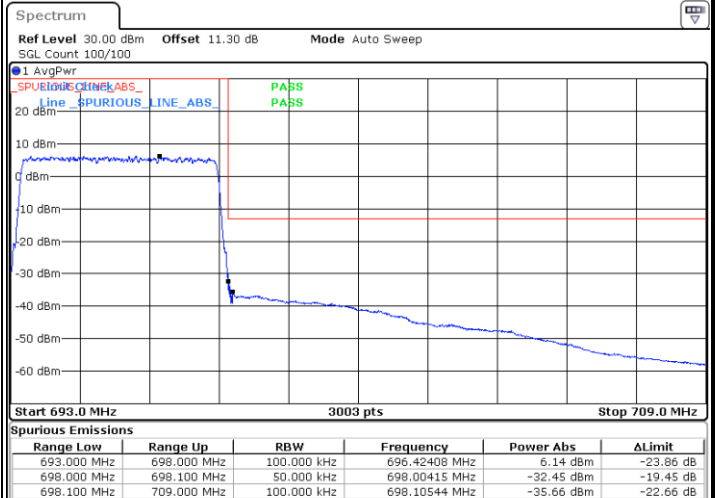

Date: 3.AUG.2023 20:42:51

Lowest Band Edge / Full RB

Date: 3.AUG.2023 20:35:20

Highest Band Edge / Full RB

Date: 3.AUG.2023 20:45:55

LTE Band 71 / 5MHz / 16QAM

Lowest Band Edge / 1RB

Date: 3.AUG.2023 20:33:50

Highest Band Edge / 1 RB

Date: 3.AUG.2023 20:44:21

Lowest Band Edge / Full RB

Date: 3.AUG.2023 20:36:50

Highest Band Edge / Full RB

Date: 3.AUG.2023 20:47:29

LTE Band 71 / 5MHz / 64QAM

Lowest Band Edge / 1RB

Date: 3.AUG.2023 20:50:20

Highest Band Edge / 1 RB

Date: 3.AUG.2023 20:56:06

Lowest Band Edge / Full RB

Date: 3.AUG.2023 20:51:53

Highest Band Edge / Full RB

Date: 3.AUG.2023 20:57:36

LTE Band 71 / 5MHz / 256QAM

Lowest Band Edge / 1RB

Date: 3.AUG.2023 22:13:00

Highest Band Edge / 1 RB

Date: 3.AUG.2023 22:17:41

Lowest Band Edge / Full RB

Date: 3.AUG.2023 22:15:27

Highest Band Edge / Full RB

Date: 3.AUG.2023 22:19:13