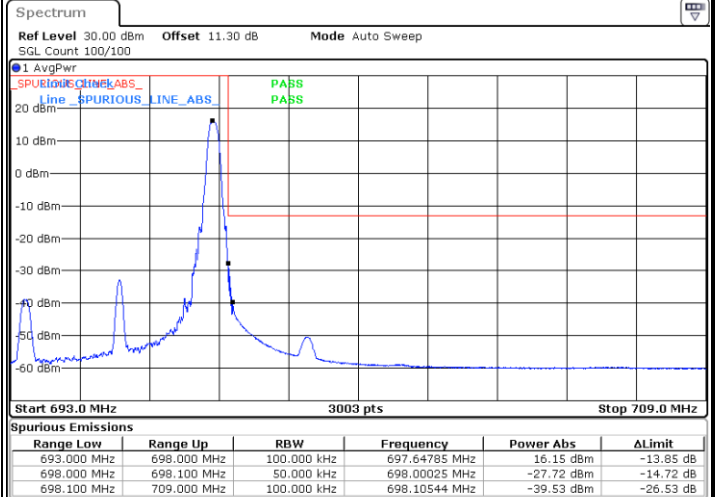

Highest Band Edge / 1 RB

Date: 3.AUG.2023 20:44:21

Lowest Band Edge / Full RB

Date: 3.AUG.2023 20:36:50

Highest Band Edge / Full RB

Date: 3.AUG.2023 20:47:29

LTE Band 71 / 5MHz / 64QAM

Lowest Band Edge / 1RB

Date: 3.AUG.2023 20:50:20

Highest Band Edge / 1 RB

Date: 3.AUG.2023 20:56:06

Lowest Band Edge / Full RB

Date: 3.AUG.2023 20:51:53

Highest Band Edge / Full RB

Date: 3.AUG.2023 20:57:36

LTE Band 71 / 5MHz / 256QAM

Lowest Band Edge / 1RB

Date: 3.AUG.2023 22:13:00

Highest Band Edge / 1 RB

Date: 3.AUG.2023 22:17:41

Lowest Band Edge / Full RB

Date: 3.AUG.2023 22:15:27

Highest Band Edge / Full RB

Date: 3.AUG.2023 22:19:13

LTE Band 71 / 10MHz / QPSK

Lowest Band Edge / Full RB

Date: 3.AUG.2023 21:05:18

Highest Band Edge / Full RB

Date: 3.AUG.2023 21:10:14

LTE Band 71 / 10MHz / 16QAM

Lowest Band Edge / Full RB

Date: 3.AUG.2023 21:06:48