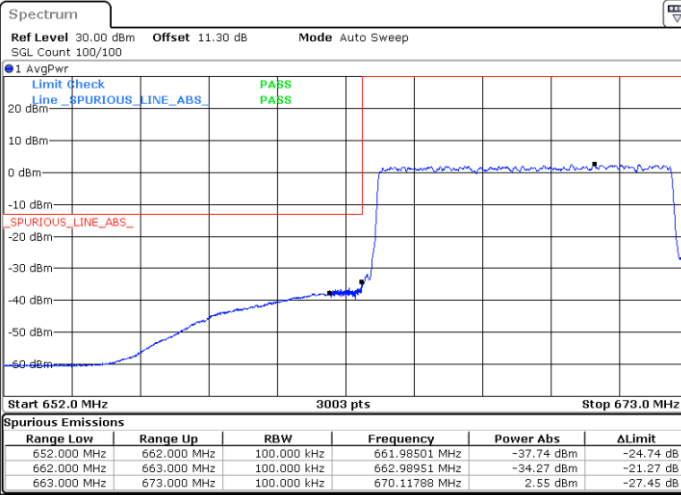

LTE Band 71 / 10MHz / QPSK

Lowest Band Edge / Full RB

Date: 3.AUG.2023 21:05:18

Highest Band Edge / Full RB

Date: 3.AUG.2023 21:10:14

LTE Band 71 / 10MHz / 16QAM

Lowest Band Edge / Full RB

Date: 3.AUG.2023 21:06:48

Highest Band Edge / Full RB

Date: 3.AUG.2023 21:11:44

LTE Band 71 / 10MHz / 64QAM

Lowest Band Edge / Full RB

Date: 3.AUG.2023 21:13:16

Highest Band Edge / Full RB

Date: 3.AUG.2023 21:15:30

LTE Band 71 / 10MHz / 256QAM

Lowest Band Edge / Full RB

Date: 3.AUG.2023 22:20:49

Highest Band Edge / Full RB

Date: 3.AUG.2023 22:39:53