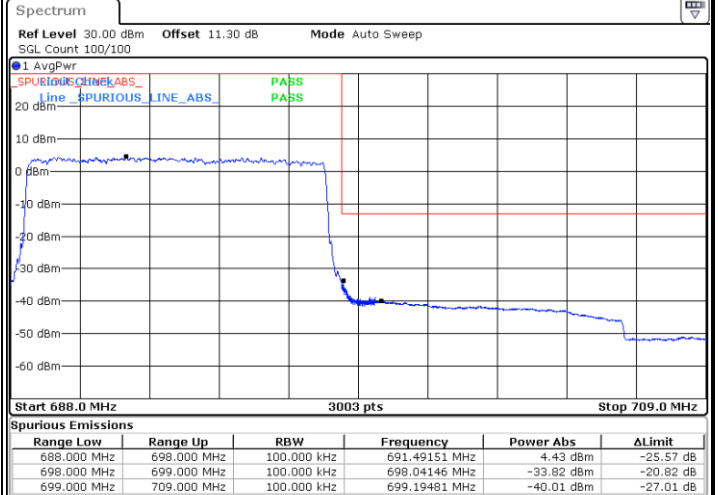

Date: 3.AUG.2023 20:50:20

Highest Band Edge / 1 RB

Date: 3.AUG.2023 20:56:06

Lowest Band Edge / Full RB

Date: 3.AUG.2023 20:51:53

Highest Band Edge / Full RB

Date: 3.AUG.2023 20:57:36

LTE Band 71 / 5MHz / 256QAM

Lowest Band Edge / 1RB

Date: 3.AUG.2023 22:13:00

Highest Band Edge / 1 RB

Date: 3.AUG.2023 22:17:41

Lowest Band Edge / Full RB

Date: 3.AUG.2023 22:15:27

Highest Band Edge / Full RB

Date: 3.AUG.2023 22:19:13

LTE Band 71 / 10MHz / QPSK

Lowest Band Edge / Full RB

Date: 3.AUG.2023 21:05:18

Highest Band Edge / Full RB

Date: 3.AUG.2023 21:10:14

LTE Band 71 / 10MHz / 16QAM

Lowest Band Edge / Full RB

Date: 3.AUG.2023 21:06:48

Highest Band Edge / Full RB

Date: 3.AUG.2023 21:11:44

LTE Band 71 / 10MHz / 64QAM

Lowest Band Edge / Full RB

Date: 3.AUG.2023 21:13:16

Highest Band Edge / Full RB

Date: 3.AUG.2023 21:15:30

LTE Band 71 / 10MHz / 256QAM