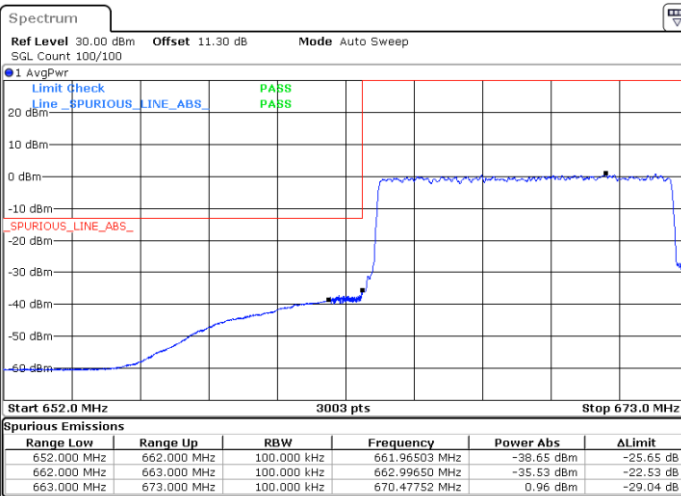

LTE Band 71 / 10MHz / QPSK

Lowest Band Edge / Full RB

Date: 3.AUG.2023 21:05:18

Highest Band Edge / Full RB

Date: 3.AUG.2023 21:10:14

LTE Band 71 / 10MHz / 16QAM

Lowest Band Edge / Full RB

Date: 3.AUG.2023 21:06:48

Highest Band Edge / Full RB

Date: 3.AUG.2023 21:11:44

LTE Band 71 / 10MHz / 64QAM

Lowest Band Edge / Full RB

Date: 3.AUG.2023 21:13:16

Highest Band Edge / Full RB

Date: 3.AUG.2023 21:15:30

LTE Band 71 / 10MHz / 256QAM

Lowest Band Edge / Full RB

Date: 3.AUG.2023 22:20:49

Highest Band Edge / Full RB

Date: 3.AUG.2023 22:39:53