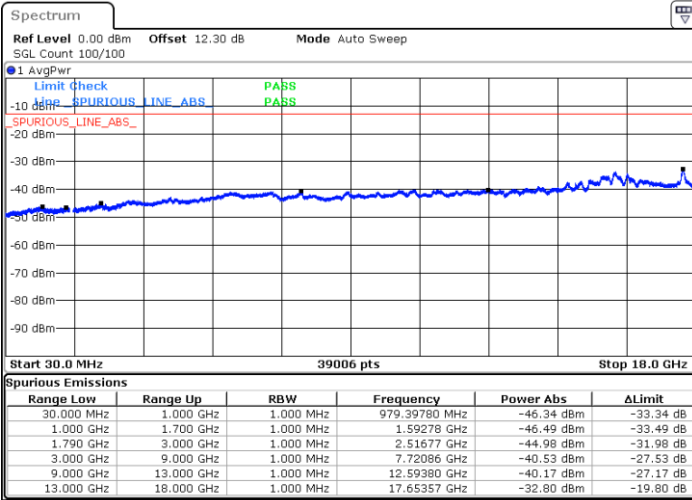

LTE Band 66C / 15MHz+15MHz

QPSK

Lowest Channel / 1RB0 and 1RB74

Lowest Channel / 1RB74 and 1RB0

Date: 24.AUG.2023 21:52:02

Date: 24.AUG.2023 21:50:44

Middle Channel / 1RB0 and 1RB74

Middle Channel / 1RB74 and 1RB0

Date: 24.AUG.2023 21:56:00

Date: 24.AUG.2023 21:57:16

LTE Band 66C / 15MHz+15MHz

QPSK

Highest Channel / 1RB0 and 1RB74

Highest Channel / 1RB74 and 1RB0

Date: 24.AUG.2023 22:08:55

Date: 24.AUG.2023 22:07:39

LTE Band 66C / 15MHz+20MHz

QPSK

Lowest Channel / 1RB0 and 1RB99

Lowest Channel / 1RB74 and 1RB0

Date: 24.AUG.2023 22:20:14

Date: 24.AUG.2023 22:18:59

Middle Channel / 1RB0 and 1RB99

Middle Channel / 1RB74 and 1RB0

Date: 24.AUG.2023 22:27:46

Date: 24.AUG.2023 22:29:02

LTE Band 66C / 15MHz+20MHz

QPSK

Highest Channel / 1RB0 and 1RB99

Highest Channel / 1RB74 and 1RB0

Date: 24.AUG.2023 22:40:37

Date: 24.AUG.2023 22:39:22