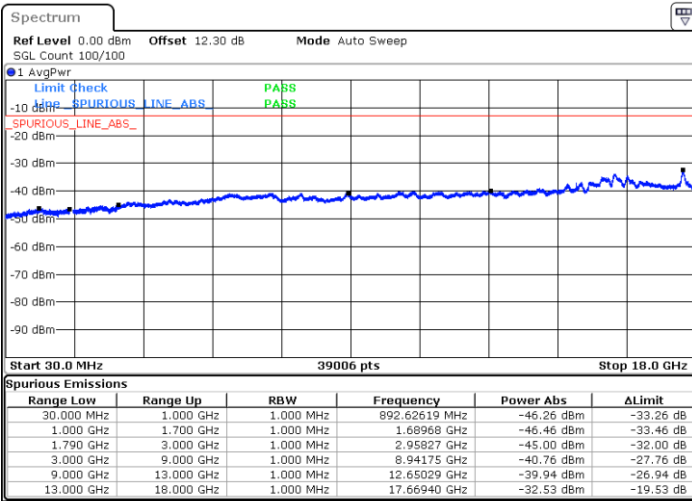

Date: 24.AUG.2023 21:00:14

Date: 24.AUG.2023 21:01:30

LTE Band 66C / 20MHz+10MHz

QPSK

Highest Channel / 1RB0 and 1RB49

Highest Channel / 1RB99 and 1RB0

Date: 24.AUG.2023 21:39:59

Date: 24.AUG.2023 21:38:43

LTE Band 66C / 20MHz+15MHz

QPSK

Lowest Channel / 1RB0 and 1RB74

Lowest Channel / 1RB99 and 1RB0

Date: 24.AUG.2023 22:51:59

Date: 24.AUG.2023 22:50:43

Middle Channel / 1RB0 and 1RB74

Middle Channel / 1RB99 and 1RB0

Date: 24.AUG.2023 22:56:44

Date: 24.AUG.2023 22:57:59

LTE Band 66C / 20MHz+15MHz

QPSK

Highest Channel / 1RB0 and 1RB74

Highest Channel / 1RB99 and 1RB0

Date: 24.AUG.2023 23:09:36

Date: 24.AUG.2023 23:08:17

LTE Band 66C / 20MHz+20MHz

QPSK

Lowest Channel / 1RB0 and 1RB99

Lowest Channel / 1RB99 and 1RB0

Date: 25.AUG.2023 22:15:18

Date: 25.AUG.2023 22:14:03

MiddleChannel / 1RB0 and 1RB99

Middle Channel / 1RB99 and 1RB0