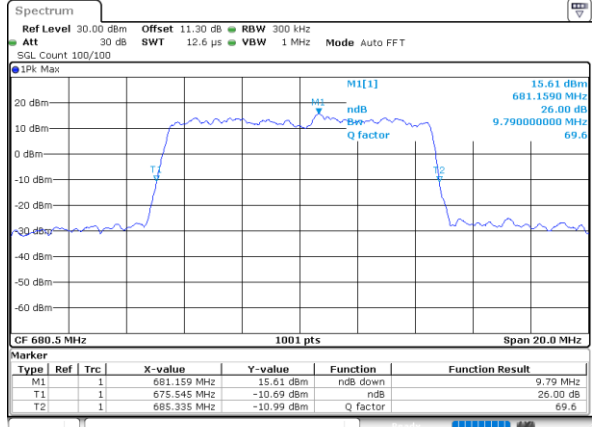

Date: 3,AUG,2023 21:51:12

LTE Band 71

Middle Channel / 5MHz / 64QAM

Date: 3,AUG,2023 20:15:133

Middle Channel / 10MHz / 64QAM

Date: 3,AUG,2023 21:14:02

Middle Channel / 15MHz / 64QAM

Date: 3,AUG,2023 21:17:59