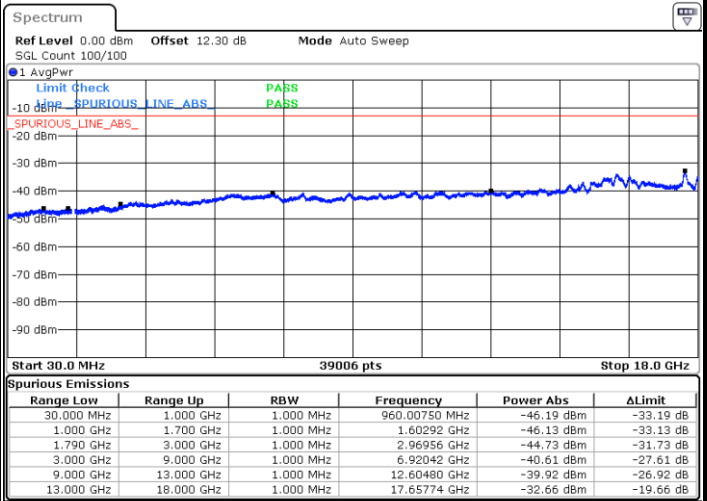

Date: 24.AUG.2023 21:56:00

Date: 24.AUG.2023 21:57:16

LTE Band 66C / 15MHz+15MHz

QPSK

Highest Channel / 1RB0 and 1RB74

Highest Channel / 1RB74 and 1RB0

Date: 24.AUG.2023 22:08:55

Date: 24.AUG.2023 22:07:39

LTE Band 66C / 15MHz+20MHz

QPSK

Lowest Channel / 1RB0 and 1RB99

Lowest Channel / 1RB74 and 1RB0

Date: 24.AUG.2023 22:20:14

Date: 24.AUG.2023 22:18:59

Middle Channel / 1RB0 and 1RB99

Middle Channel / 1RB74 and 1RB0

Date: 24.AUG.2023 22:27:46

Date: 24.AUG.2023 22:29:02

LTE Band 66C / 15MHz+20MHz

QPSK

Highest Channel / 1RB0 and 1RB99

Highest Channel / 1RB74 and 1RB0

Date: 24.AUG.2023 22:40:37

Date: 24.AUG.2023 22:39:22

LTE Band 66C / 20MHz+5MHz

QPSK

Lowest Channel / 1RB0 and 1RB24

Lowest Channel / 1RB99 and 1RB0

Date: 25.AUG.2023 00:04:27

Date: 25.AUG.2023 00:03:09

Middle Channel / 1RB0 and 1RB24

Middle Channel / 1RB99 and 1RB0