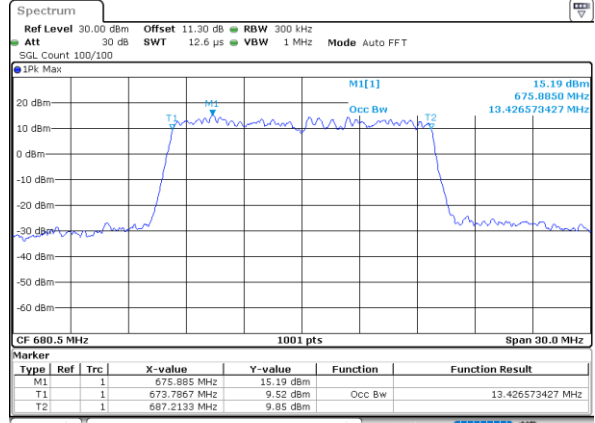

Middle Channel / 15MHz / 16QAM

Date: 3,AUG,2023 21:31:46