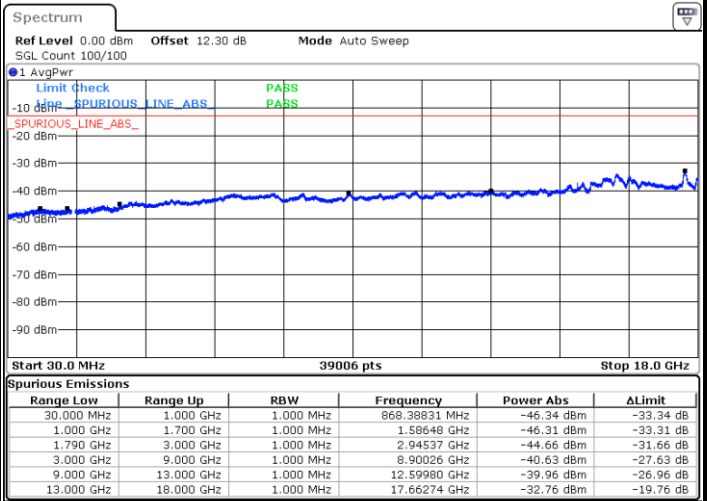

Date: 25.AUG.2023 21:19:12

Date: 25.AUG.2023 21:20:27

LTE Band 66C / 20MHz+5MHz

QPSK

Highest Channel / 1RB0 and 1RB24

Highest Channel / 1RB99 and 1RB0

Date: 25.AUG.2023 21:31:36

Date: 25.AUG.2023 21:30:20

LTE Band 66C / 20MHz+10MHz

QPSK

Lowest Channel / 1RB0 and 1RB49

Lowest Channel / 1RB99 and 1RB0

Date: 24.AUG.2023 20:56:04

Date: 24.AUG.2023 20:54:46

Middle Channel / 1RB0 and 1RB49

Middle Channel / 1RB99 and 1RB0

Date: 24.AUG.2023 21:00:14

Date: 24.AUG.2023 21:01:30

LTE Band 66C / 20MHz+10MHz

QPSK

Highest Channel / 1RB0 and 1RB49

Highest Channel / 1RB99 and 1RB0

Date: 24.AUG.2023 21:39:59

Date: 24.AUG.2023 21:38:43

LTE Band 66C / 20MHz+15MHz

QPSK

Lowest Channel / 1RB0 and 1RB74

Lowest Channel / 1RB99 and 1RB0

Date: 24.AUG.2023 22:51:59

Date: 24.AUG.2023 22:50:43

Middle Channel / 1RB0 and 1RB74

Middle Channel / 1RB99 and 1RB0