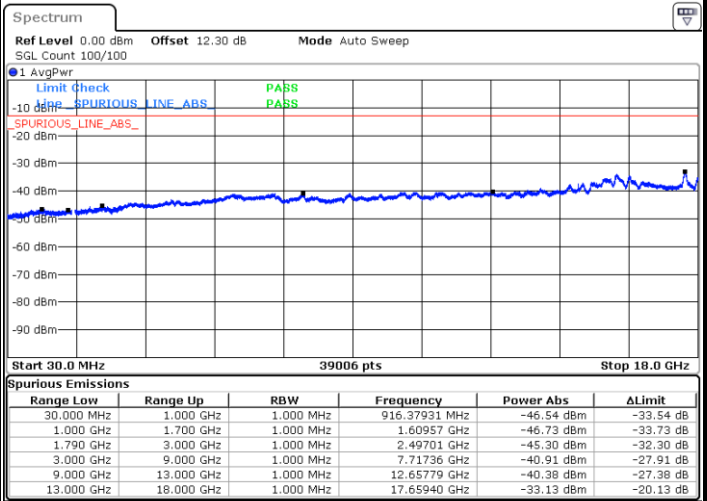

Date: 24.AUG.2023 22:56:44

Date: 24.AUG.2023 22:57:59

LTE Band 66C / 20MHz+15MHz

QPSK

Highest Channel / 1RB0 and 1RB74

Highest Channel / 1RB99 and 1RB0

Date: 24.AUG.2023 23:09:36

Date: 24.AUG.2023 23:08:17

LTE Band 66C / 20MHz+20MHz

QPSK

Lowest Channel / 1RB0 and 1RB99

Lowest Channel / 1RB99 and 1RB0

Date: 25.AUG.2023 22:15:18

Date: 25.AUG.2023 22:14:03

MiddleChannel / 1RB0 and 1RB99

Middle Channel / 1RB99 and 1RB0

Date: 25.AUG.2023 22:19:15

Date: 25.AUG.2023 22:20:30

LTE Band 66C / 20MHz+20MHz

QPSK

Highest Channel / 1RB0 and 1RB99

Highest Channel / 1RB99 and 1RB0

Date: 25.AUG.2023 22:31:40

Date: 25.AUG.2023 22:30:23

LTE Band 71

Peak-to-Average Ratio

Mode	LTE Band 71 / 20MHz				
Mod.	QPSK	16QAM	64QAM	256QAM	Limit: 13dB
RB Size	Full RB	Full RB	Full RB	Full RB	Result
Middle CH	4.93	5.86	6.46	6.43	PASS

26dB Bandwidth

Mode	LTE Band 71 : 26dB BW(MHz)											
BW	1.4MHz		3MHz		5MHz		10MHz		15MHz		20MHz	
Mod.	QPSK	16QAM	QPSK	16QAM	QPSK	16QAM	QPSK	16QAM	QPSK	16QAM	QPSK	16QAM
Middle CH	-	-	-	-	4.80	4.89	9.87	9.63	14.33	14.54	18.98	18.86
Mode	LTE Band 71 : 26dB BW(MHz)											
BW	1.4MHz		3MHz		5MHz		10MHz		15MHz		20MHz	
Mod.	64QAM	256QAM	64QAM	256QAM	64QAM	256QAM	64QAM	256QAM	64QAM	256QAM	64QAM	256QAM
Middle CH	-	-	-	-	4.85	4.83	9.79	9.65	14.48	14.30	18.82	18.78