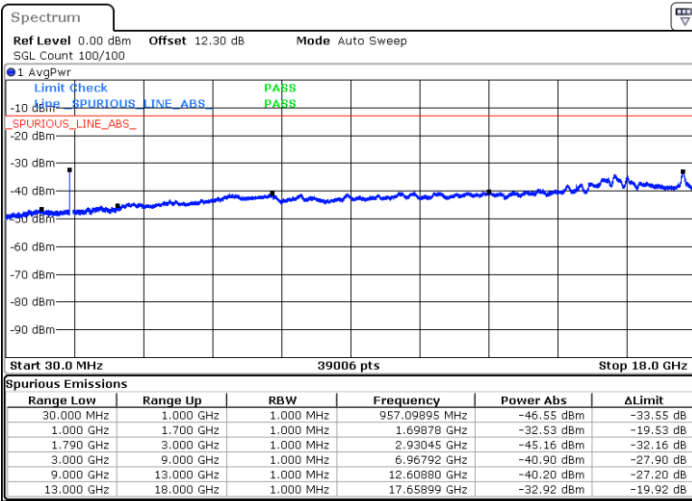

Date: 24.AUG.2023 22:56:44

Date: 24.AUG.2023 22:57:59

LTE Band 66C / 20MHz+15MHz

QPSK

Highest Channel / 1RB0 and 1RB74

Highest Channel / 1RB99 and 1RB0

Date: 24.AUG.2023 23:09:36

Date: 24.AUG.2023 23:08:17

LTE Band 66C / 20MHz+20MHz

QPSK

Lowest Channel / 1RB0 and 1RB99

Lowest Channel / 1RB99 and 1RB0

Date: 25.AUG.2023 22:15:18

Date: 25.AUG.2023 22:14:03

MiddleChannel / 1RB0 and 1RB99

Middle Channel / 1RB99 and 1RB0

Date: 25.AUG.2023 22:19:15

Date: 25.AUG.2023 22:20:30

LTE Band 66C / 20MHz+20MHz

QPSK

Highest Channel / 1RB0 and 1RB99

Highest Channel / 1RB99 and 1RB0

Date: 25.AUG.2023 22:31:40

Date: 25.AUG.2023 22:30:23

LTE Band 71

Peak-to-Average Ratio

Mode	LTE Band 71 / 20MHz				
Mod.	QPSK	16QAM	64QAM	256QAM	Limit: 13dB
RB Size	Full RB	Full RB	Full RB	Full RB	Result
Middle CH	4.93	5.86	6.46	6.43	PASS

26dB Bandwidth

Mode	LTE Band 71 : 26dB BW(MHz)											
BW	1.4MHz		3MHz		5MHz		10MHz		15MHz		20MHz	
Mod.	QPSK	16QAM	QPSK	16QAM	QPSK	16QAM	QPSK	16QAM	QPSK	16QAM	QPSK	16QAM
Middle CH	-	-	-	-	4.80	4.89	9.87	9.63	14.33	14.54	18.98	18.86
Mode	LTE Band 71 : 26dB BW(MHz)											
BW	1.4MHz		3MHz		5MHz		10MHz		15MHz		20MHz	
Mod.	64QAM	256QAM	64QAM	256QAM	64QAM	256QAM	64QAM	256QAM	64QAM	256QAM	64QAM	256QAM
Middle CH	-	-	-	-	4.85	4.83	9.79	9.65	14.48	14.30	18.82	18.78