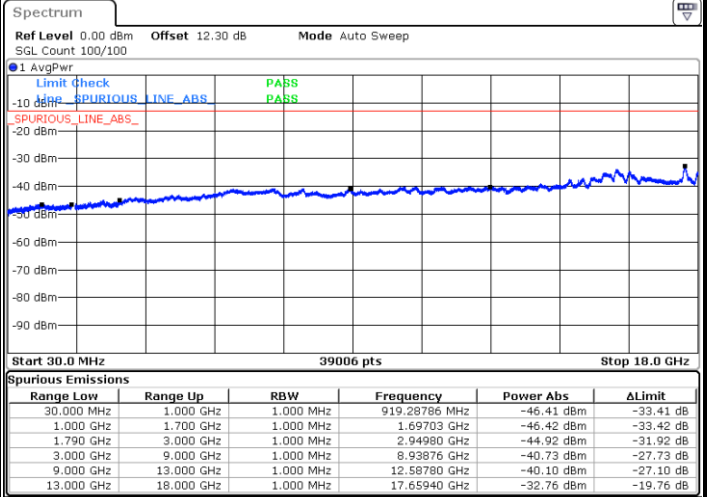

LTE Band 66C / 15MHz+20MHz

QPSK

Lowest Channel / 1RB0 and 1RB99

Lowest Channel / 1RB74 and 1RB0

Date: 24.AUG.2023 22:20:14

Date: 24.AUG.2023 22:18:59

Middle Channel / 1RB0 and 1RB99

Middle Channel / 1RB74 and 1RB0

Date: 24.AUG.2023 22:27:46

Date: 24.AUG.2023 22:29:02

LTE Band 66C / 15MHz+20MHz

QPSK

Highest Channel / 1RB0 and 1RB99

Highest Channel / 1RB74 and 1RB0

Date: 24.AUG.2023 22:40:37

Date: 24.AUG.2023 22:39:22

LTE Band 66C / 20MHz+5MHz

QPSK

Lowest Channel / 1RB0 and 1RB24

Lowest Channel / 1RB99 and 1RB0

Date: 25.AUG.2023 00:04:27

Date: 25.AUG.2023 00:03:09

Middle Channel / 1RB0 and 1RB24

Middle Channel / 1RB99 and 1RB0

Date: 25.AUG.2023 21:19:12

Date: 25.AUG.2023 21:20:27

LTE Band 66C / 20MHz+5MHz

QPSK

Highest Channel / 1RB0 and 1RB24

Highest Channel / 1RB99 and 1RB0

Date: 25.AUG.2023 21:31:36

Date: 25.AUG.2023 21:30:20