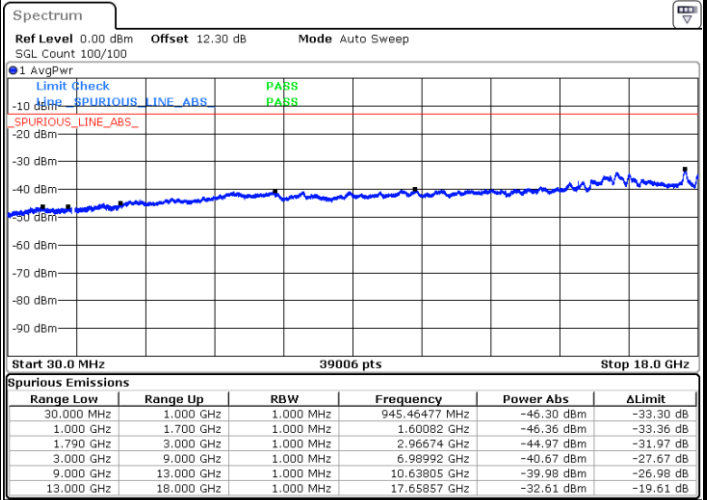

LTE Band 66C / 20MHz+15MHz

QPSK

Lowest Channel / 1RB0 and 1RB74

Lowest Channel / 1RB99 and 1RB0

Date: 24.AUG.2023 22:51:59

Date: 24.AUG.2023 22:50:43

Middle Channel / 1RB0 and 1RB74

Middle Channel / 1RB99 and 1RB0

Date: 24.AUG.2023 22:56:44

Date: 24.AUG.2023 22:57:59

LTE Band 66C / 20MHz+15MHz

QPSK

Highest Channel / 1RB0 and 1RB74

Highest Channel / 1RB99 and 1RB0

Date: 24.AUG.2023 23:09:36

Date: 24.AUG.2023 23:08:17

LTE Band 66C / 20MHz+20MHz

QPSK

Lowest Channel / 1RB0 and 1RB99

Lowest Channel / 1RB99 and 1RB0

Date: 25.AUG.2023 22:15:18

Date: 25.AUG.2023 22:14:03

MiddleChannel / 1RB0 and 1RB99

Middle Channel / 1RB99 and 1RB0

Date: 25.AUG.2023 22:19:15

Date: 25.AUG.2023 22:20:30

LTE Band 66C / 20MHz+20MHz

QPSK

Highest Channel / 1RB0 and 1RB99

Highest Channel / 1RB99 and 1RB0

Date: 25.AUG.2023 22:31:40

Date: 25.AUG.2023 22:30:23