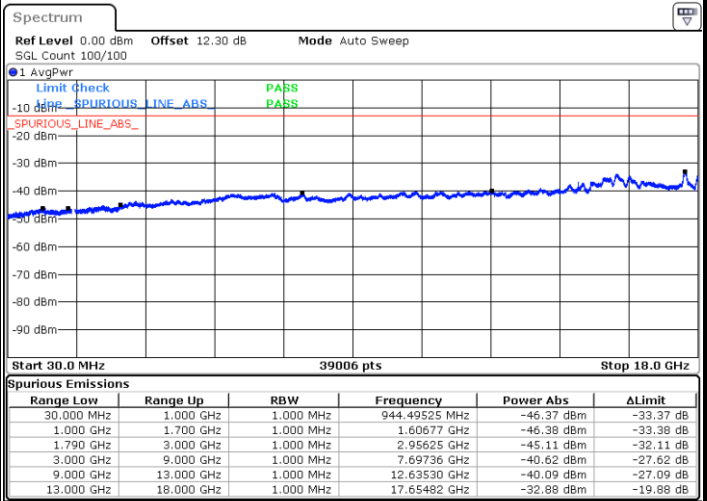

LTE Band 66C / 15MHz+10MHz

QPSK

Lowest Channel / 1RB0 and 1RB49

Lowest Channel / 1RB74 and 1RB0

Date: 24.AUG.2023 19:49:57

Date: 24.AUG.2023 19:48:42

Middle Channel / 1RB0 and 1RB49

Middle Channel / 1RB74 and 1RB0

Date: 24.AUG.2023 19:53:54

Date: 24.AUG.2023 19:55:11

LTE Band 66C / 15MHz+10MHz

QPSK

Highest Channel / 1RB0 and 1RB49

Highest Channel / 1RB74 and 1RB0

Date: 24.AUG.2023 20:08:40

Date: 24.AUG.2023 20:07:22

LTE Band 66C / 15MHz+15MHz

QPSK

Lowest Channel / 1RB0 and 1RB74

Lowest Channel / 1RB74 and 1RB0

Date: 24.AUG.2023 21:52:02

Date: 24.AUG.2023 21:50:44

Middle Channel / 1RB0 and 1RB74

Middle Channel / 1RB74 and 1RB0