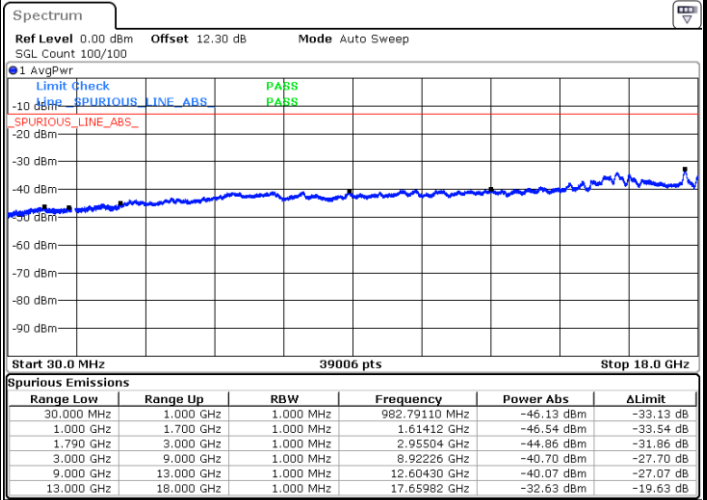

LTE Band 66C / 15MHz+10MHz

QPSK

Lowest Channel / 1RB0 and 1RB49

Lowest Channel / 1RB74 and 1RB0

Date: 24.AUG.2023 19:49:57

Date: 24.AUG.2023 19:48:42

Middle Channel / 1RB0 and 1RB49

Middle Channel / 1RB74 and 1RB0

Date: 24.AUG.2023 19:53:54

Date: 24.AUG.2023 19:55:11

LTE Band 66C / 15MHz+10MHz

QPSK

Highest Channel / 1RB0 and 1RB49

Highest Channel / 1RB74 and 1RB0

Date: 24.AUG.2023 20:08:40

Date: 24.AUG.2023 20:07:22

LTE Band 66C / 15MHz+15MHz

QPSK

Lowest Channel / 1RB0 and 1RB74

Lowest Channel / 1RB74 and 1RB0

Date: 24.AUG.2023 21:52:02

Date: 24.AUG.2023 21:50:44

Middle Channel / 1RB0 and 1RB74

Middle Channel / 1RB74 and 1RB0

Date: 24.AUG.2023 21:56:00

Date: 24.AUG.2023 21:57:16

LTE Band 66C / 15MHz+15MHz

QPSK

Highest Channel / 1RB0 and 1RB74

Highest Channel / 1RB74 and 1RB0

Date: 24.AUG.2023 22:08:55

Date: 24.AUG.2023 22:07:39