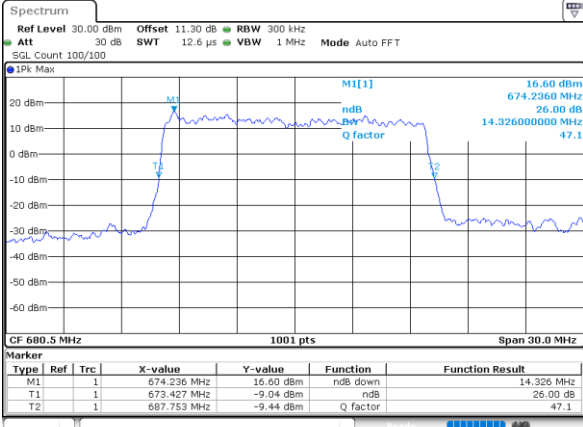

LTE Band 71

Middle Channel / 15MHz / QPSK

Date: 3,AUG,2023 21:32:14