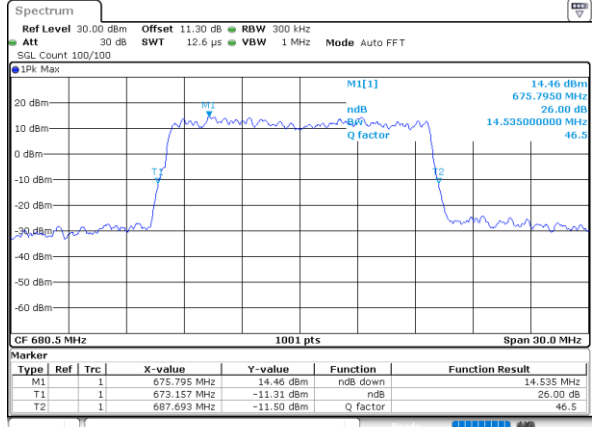

Middle Channel / 15MHz / 16QAM

Date: 3,AUG,2023 21:32:43