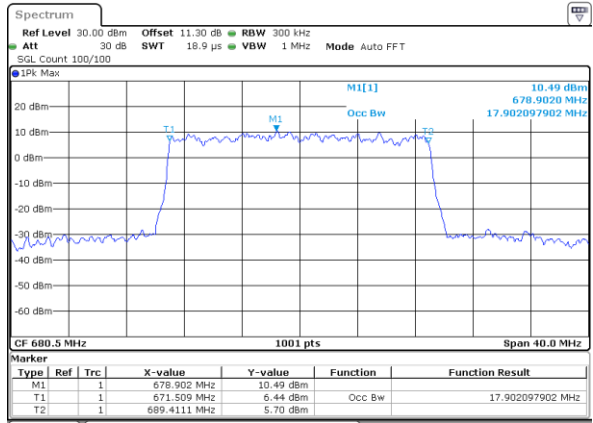

Middle Channel / 20MHz / 64QAM

Date: 3,AUG,2023 21:56:11

LTE Band 71

Middle Channel / 5MHz / 256QAM

Date: 3,AUG,2023 22:15:58

Middle Channel / 10MHz / 256QAM

Date: 3,AUG,2023 22:21:20

Middle Channel / 15MHz / 256QAM

Date: 3,AUG,2023 22:41:59

Middle Channel / 20MHz / 256QAM

Date: 3,AUG,2023 22:45:47

Conducted Band Edge

LTE Band 71 / 5MHz / QPSK

Lowest Band Edge / 1 RB

Date: 3.AUG.2023 20:32:20

Highest Band Edge / 1 RB

Date: 3.AUG.2023 20:42:51

Lowest Band Edge / Full RB

Date: 3.AUG.2023 20:35:20

Highest Band Edge / Full RB

Date: 3.AUG.2023 20:45:55

LTE Band 71 / 5MHz / 16QAM

Lowest Band Edge / 1RB

Date: 3.AUG.2023 20:33:50