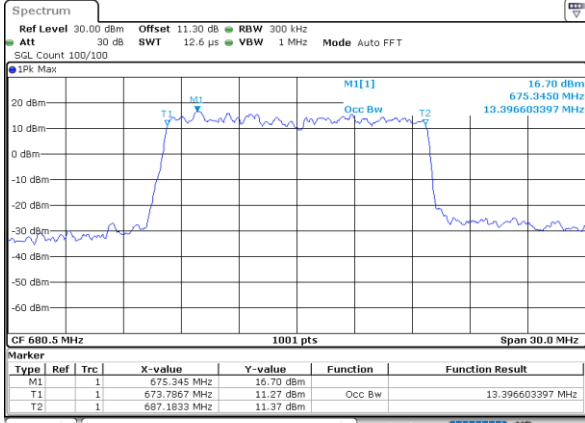

LTE Band 71

Middle Channel / 15MHz / QPSK

Date: 3,AUG,2023 21:31:16