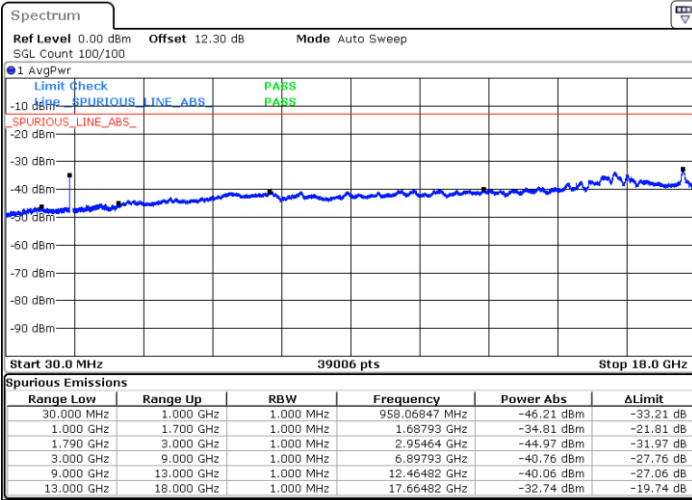

LTE Band 66C / 15MHz+10MHz

QPSK

Lowest Channel / 1RB0 and 1RB49

Lowest Channel / 1RB74 and 1RB0

Date: 24.AUG.2023 19:49:57

Date: 24.AUG.2023 19:48:42

Middle Channel / 1RB0 and 1RB49

Middle Channel / 1RB74 and 1RB0

Date: 24.AUG.2023 19:53:54

Date: 24.AUG.2023 19:55:11

LTE Band 66C / 15MHz+10MHz

QPSK

Highest Channel / 1RB0 and 1RB49

Highest Channel / 1RB74 and 1RB0

Date: 24.AUG.2023 20:08:40

Date: 24.AUG.2023 20:07:22

LTE Band 66C / 15MHz+15MHz

QPSK

Lowest Channel / 1RB0 and 1RB74

Lowest Channel / 1RB74 and 1RB0

Date: 24.AUG.2023 21:52:02

Date: 24.AUG.2023 21:50:44

Middle Channel / 1RB0 and 1RB74

Middle Channel / 1RB74 and 1RB0