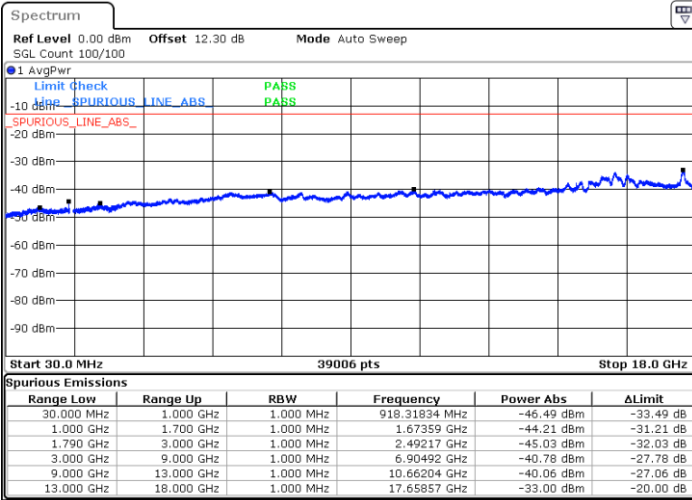

LTE Band 66C / 20MHz+15MHz

QPSK

Lowest Channel / 1RB0 and 1RB74

Lowest Channel / 1RB99 and 1RB0

Date: 24.AUG.2023 22:51:59

Date: 24.AUG.2023 22:50:43

Middle Channel / 1RB0 and 1RB74

Middle Channel / 1RB99 and 1RB0

Date: 24.AUG.2023 22:56:44

Date: 24.AUG.2023 22:57:59

LTE Band 66C / 20MHz+15MHz

QPSK

Highest Channel / 1RB0 and 1RB74

Highest Channel / 1RB99 and 1RB0

Date: 24.AUG.2023 23:09:36

Date: 24.AUG.2023 23:08:17

LTE Band 66C / 20MHz+20MHz

QPSK

Lowest Channel / 1RB0 and 1RB99

Lowest Channel / 1RB99 and 1RB0

Date: 25.AUG.2023 22:15:18

Date: 25.AUG.2023 22:14:03

MiddleChannel / 1RB0 and 1RB99

Middle Channel / 1RB99 and 1RB0

Date: 25.AUG.2023 22:19:15

Date: 25.AUG.2023 22:20:30

LTE Band 66C / 20MHz+20MHz

QPSK

Highest Channel / 1RB0 and 1RB99

Highest Channel / 1RB99 and 1RB0

Date: 25.AUG.2023 22:31:40

Date: 25.AUG.2023 22:30:23