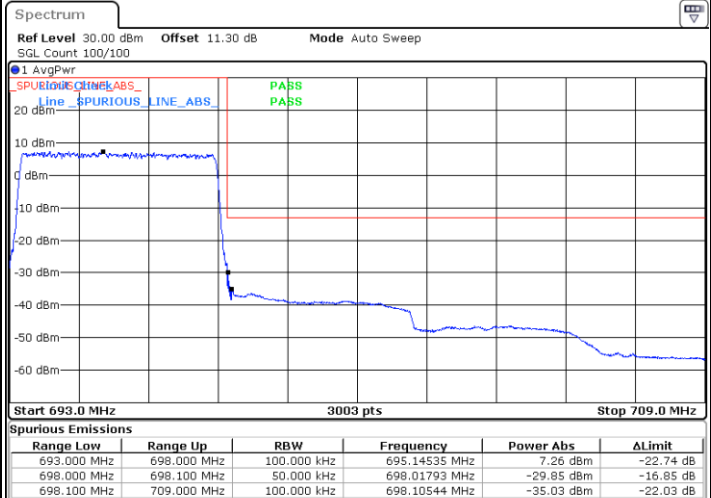

Middle Channel / 20MHz / 64QAM

Date: 3,AUG,2023 21:56:11

LTE Band 71

Middle Channel / 5MHz / 256QAM

Date: 3,AUG,2023 22:15:58

Middle Channel / 10MHz / 256QAM

Date: 3,AUG,2023 22:21:20

Middle Channel / 15MHz / 256QAM

Date: 3,AUG,2023 22:41:59

Middle Channel / 20MHz / 256QAM

Date: 3,AUG,2023 22:45:47

Conducted Band Edge

LTE Band 71 / 5MHz / QPSK

Lowest Band Edge / 1 RB

Date: 3.AUG.2023 20:32:20

Highest Band Edge / 1 RB

Date: 3.AUG.2023 20:42:51

Lowest Band Edge / Full RB

Date: 3.AUG.2023 20:35:20

Highest Band Edge / Full RB

Date: 3.AUG.2023 20:45:55

LTE Band 71 / 5MHz / 16QAM

Lowest Band Edge / 1RB

Date: 3.AUG.2023 20:33:50

Highest Band Edge / 1 RB

Date: 3.AUG.2023 20:44:21

Lowest Band Edge / Full RB

Date: 3.AUG.2023 20:36:50

Highest Band Edge / Full RB

Date: 3.AUG.2023 20:47:29

LTE Band 71 / 5MHz / 64QAM

Lowest Band Edge / 1RB