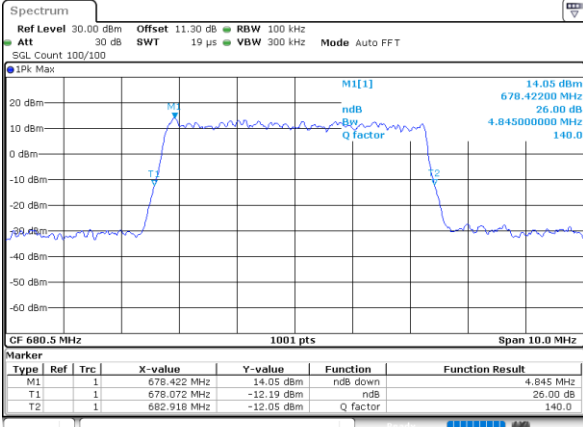

LTE Band 71

Middle Channel / 5MHz / 64QAM

Date: 3,AUG,2023 20:15:133