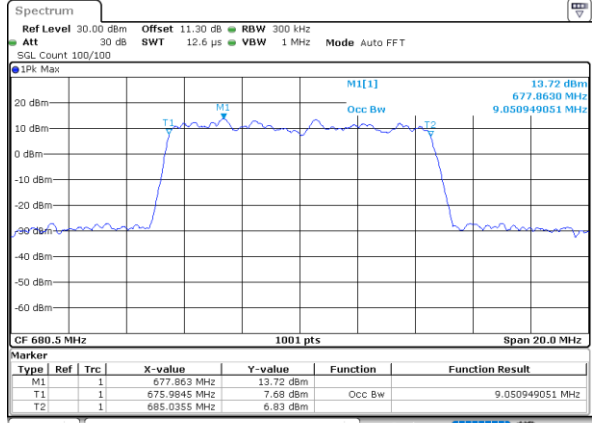

Middle Channel / 20MHz / 64QAM

Date: 3,AUG,2023 21:56:11

LTE Band 71

Middle Channel / 5MHz / 256QAM

Date: 3,AUG,2023 22:15:58

Middle Channel / 10MHz / 256QAM

Date: 3,AUG,2023 22:21:20

Middle Channel / 15MHz / 256QAM

Date: 3,AUG,2023 22:41:59

Middle Channel / 20MHz / 256QAM

Date: 3,AUG,2023 22:45:47

Conducted Band Edge

LTE Band 71 / 5MHz / QPSK

Lowest Band Edge / 1 RB

Date: 3.AUG.2023 20:32:20

Highest Band Edge / 1 RB

Date: 3.AUG.2023 20:42:51

Lowest Band Edge / Full RB

Date: 3.AUG.2023 20:35:20

Highest Band Edge / Full RB

Date: 3.AUG.2023 20:45:55

LTE Band 71 / 5MHz / 16QAM

Lowest Band Edge / 1RB

Date: 3.AUG.2023 20:33:50