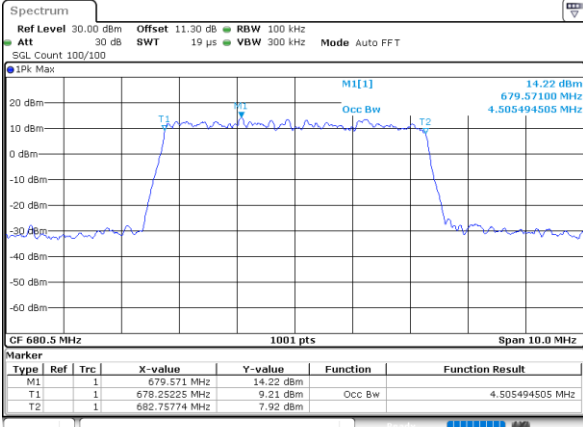

LTE Band 71

Middle Channel / 5MHz / 64QAM

Date: 3,AUG,2023 20:52:24