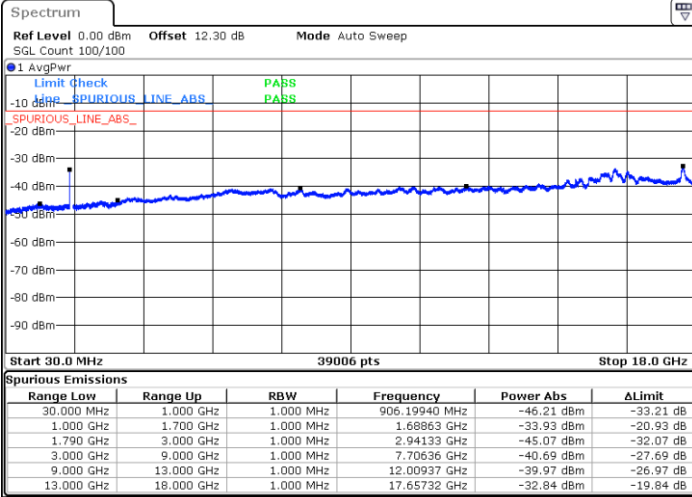

LTE Band 66C / 15MHz+20MHz

QPSK

Lowest Channel / 1RB0 and 1RB99

Lowest Channel / 1RB74 and 1RB0

Date: 24.AUG.2023 22:20:14

Date: 24.AUG.2023 22:18:59

Middle Channel / 1RB0 and 1RB99

Middle Channel / 1RB74 and 1RB0

Date: 24.AUG.2023 22:27:46

Date: 24.AUG.2023 22:29:02

LTE Band 66C / 15MHz+20MHz

QPSK

Highest Channel / 1RB0 and 1RB99

Highest Channel / 1RB74 and 1RB0

Date: 24.AUG.2023 22:40:37

Date: 24.AUG.2023 22:39:22

LTE Band 66C / 20MHz+5MHz

QPSK

Lowest Channel / 1RB0 and 1RB24

Lowest Channel / 1RB99 and 1RB0

Date: 25.AUG.2023 00:04:27

Date: 25.AUG.2023 00:03:09

Middle Channel / 1RB0 and 1RB24

Middle Channel / 1RB99 and 1RB0

Date: 25.AUG.2023 21:19:12

Date: 25.AUG.2023 21:20:27

LTE Band 66C / 20MHz+5MHz

QPSK

Highest Channel / 1RB0 and 1RB24

Highest Channel / 1RB99 and 1RB0

Date: 25.AUG.2023 21:31:36

Date: 25.AUG.2023 21:30:20