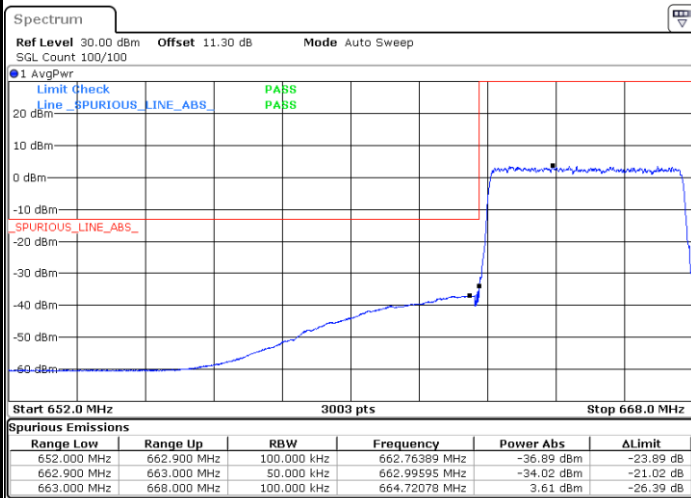

Date: 3.AUG.2023 20:50:20

Highest Band Edge / 1 RB

Date: 3.AUG.2023 20:56:06

Lowest Band Edge / Full RB

Date: 3.AUG.2023 20:51:53

Highest Band Edge / Full RB

Date: 3.AUG.2023 20:57:36

LTE Band 71 / 5MHz / 256QAM

Lowest Band Edge / 1RB

Date: 3.AUG.2023 22:13:00

Highest Band Edge / 1 RB

Date: 3.AUG.2023 22:17:41

Lowest Band Edge / Full RB

Date: 3.AUG.2023 22:15:27

Highest Band Edge / Full RB

Date: 3.AUG.2023 22:19:13

LTE Band 71 / 10MHz / QPSK

Lowest Band Edge / Full RB

Date: 3.AUG.2023 21:05:18

Highest Band Edge / Full RB

Date: 3.AUG.2023 21:10:14

LTE Band 71 / 10MHz / 16QAM

Lowest Band Edge / Full RB

Date: 3.AUG.2023 21:06:48

Highest Band Edge / Full RB

Date: 3.AUG.2023 21:11:44

LTE Band 71 / 10MHz / 64QAM

Lowest Band Edge / Full RB

Date: 3.AUG.2023 21:13:16

Highest Band Edge / Full RB

Date: 3.AUG.2023 21:15:30

LTE Band 71 / 10MHz / 256QAM