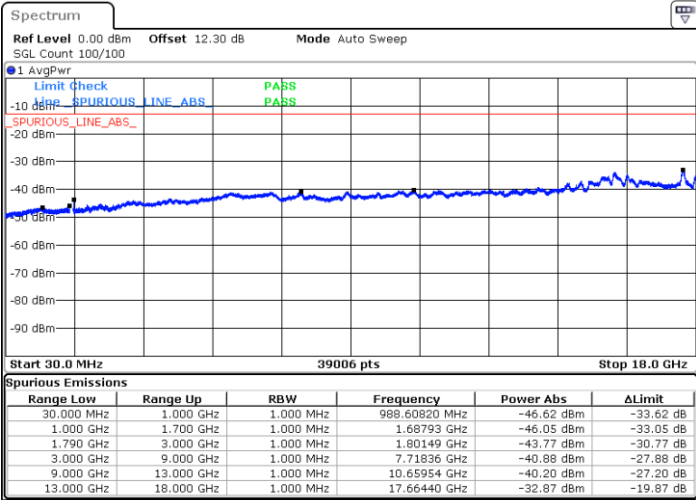

LTE Band 66C / 20MHz+5MHz

QPSK

Lowest Channel / 1RB0 and 1RB24

Lowest Channel / 1RB99 and 1RB0

Date: 25.AUG.2023 00:04:27

Date: 25.AUG.2023 00:03:09

Middle Channel / 1RB0 and 1RB24

Middle Channel / 1RB99 and 1RB0

Date: 25.AUG.2023 21:19:12

Date: 25.AUG.2023 21:20:27

LTE Band 66C / 20MHz+5MHz

QPSK

Highest Channel / 1RB0 and 1RB24

Highest Channel / 1RB99 and 1RB0

Date: 25.AUG.2023 21:31:36

Date: 25.AUG.2023 21:30:20

LTE Band 66C / 20MHz+10MHz

QPSK

Lowest Channel / 1RB0 and 1RB49

Lowest Channel / 1RB99 and 1RB0

Date: 24.AUG.2023 20:56:04

Date: 24.AUG.2023 20:54:46

Middle Channel / 1RB0 and 1RB49

Middle Channel / 1RB99 and 1RB0

Date: 24.AUG.2023 21:00:14

Date: 24.AUG.2023 21:01:30

LTE Band 66C / 20MHz+10MHz

QPSK

Highest Channel / 1RB0 and 1RB49

Highest Channel / 1RB99 and 1RB0

Date: 24.AUG.2023 21:39:59

Date: 24.AUG.2023 21:38:43