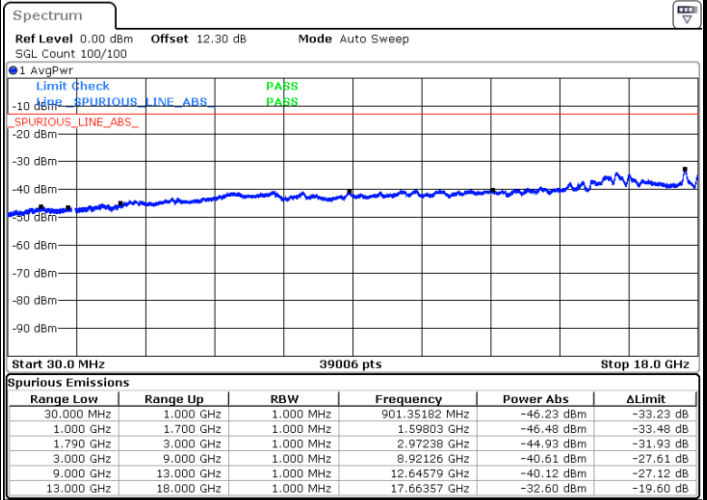

LTE Band 66C / 15MHz+10MHz

QPSK

Lowest Channel / 1RB0 and 1RB49

Lowest Channel / 1RB74 and 1RB0

Date: 24.AUG.2023 19:49:57

Date: 24.AUG.2023 19:48:42

Middle Channel / 1RB0 and 1RB49

Middle Channel / 1RB74 and 1RB0

Date: 24.AUG.2023 19:53:54

Date: 24.AUG.2023 19:55:11

LTE Band 66C / 15MHz+10MHz

QPSK

Highest Channel / 1RB0 and 1RB49

Highest Channel / 1RB74 and 1RB0

Date: 24.AUG.2023 20:08:40

Date: 24.AUG.2023 20:07:22

LTE Band 66C / 15MHz+15MHz

QPSK

Lowest Channel / 1RB0 and 1RB74

Lowest Channel / 1RB74 and 1RB0

Date: 24.AUG.2023 21:52:02

Date: 24.AUG.2023 21:50:44

Middle Channel / 1RB0 and 1RB74

Middle Channel / 1RB74 and 1RB0

Date: 24.AUG.2023 21:56:00

Date: 24.AUG.2023 21:57:16

LTE Band 66C / 15MHz+15MHz

QPSK

Highest Channel / 1RB0 and 1RB74

Highest Channel / 1RB74 and 1RB0

Date: 24.AUG.2023 22:08:55

Date: 24.AUG.2023 22:07:39