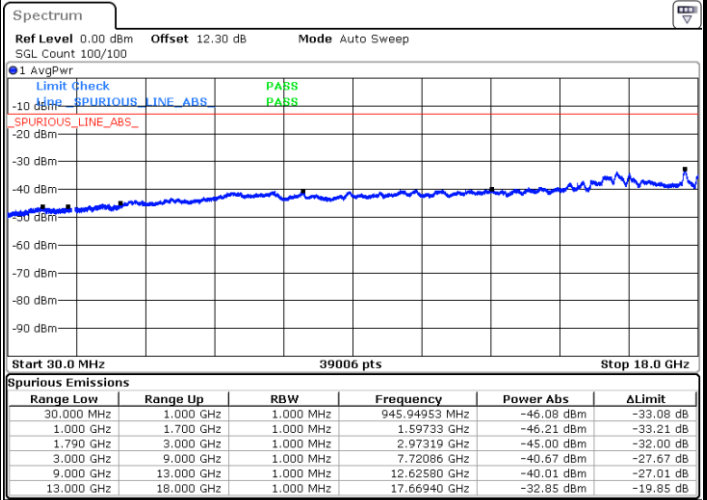

LTE Band 66C / 20MHz+10MHz

QPSK

Lowest Channel / 1RB0 and 1RB49

Lowest Channel / 1RB99 and 1RB0

Date: 24.AUG.2023 20:56:04

Date: 24.AUG.2023 20:54:46

Middle Channel / 1RB0 and 1RB49

Middle Channel / 1RB99 and 1RB0

Date: 24.AUG.2023 21:00:14

Date: 24.AUG.2023 21:01:30

LTE Band 66C / 20MHz+10MHz

QPSK

Highest Channel / 1RB0 and 1RB49

Highest Channel / 1RB99 and 1RB0

Date: 24.AUG.2023 21:39:59

Date: 24.AUG.2023 21:38:43

LTE Band 66C / 20MHz+15MHz

QPSK

Lowest Channel / 1RB0 and 1RB74

Lowest Channel / 1RB99 and 1RB0

Date: 24.AUG.2023 22:51:59

Date: 24.AUG.2023 22:50:43

Middle Channel / 1RB0 and 1RB74

Middle Channel / 1RB99 and 1RB0

Date: 24.AUG.2023 22:56:44

Date: 24.AUG.2023 22:57:59

LTE Band 66C / 20MHz+15MHz

QPSK

Highest Channel / 1RB0 and 1RB74

Highest Channel / 1RB99 and 1RB0

Date: 24.AUG.2023 23:09:36

Date: 24.AUG.2023 23:08:17