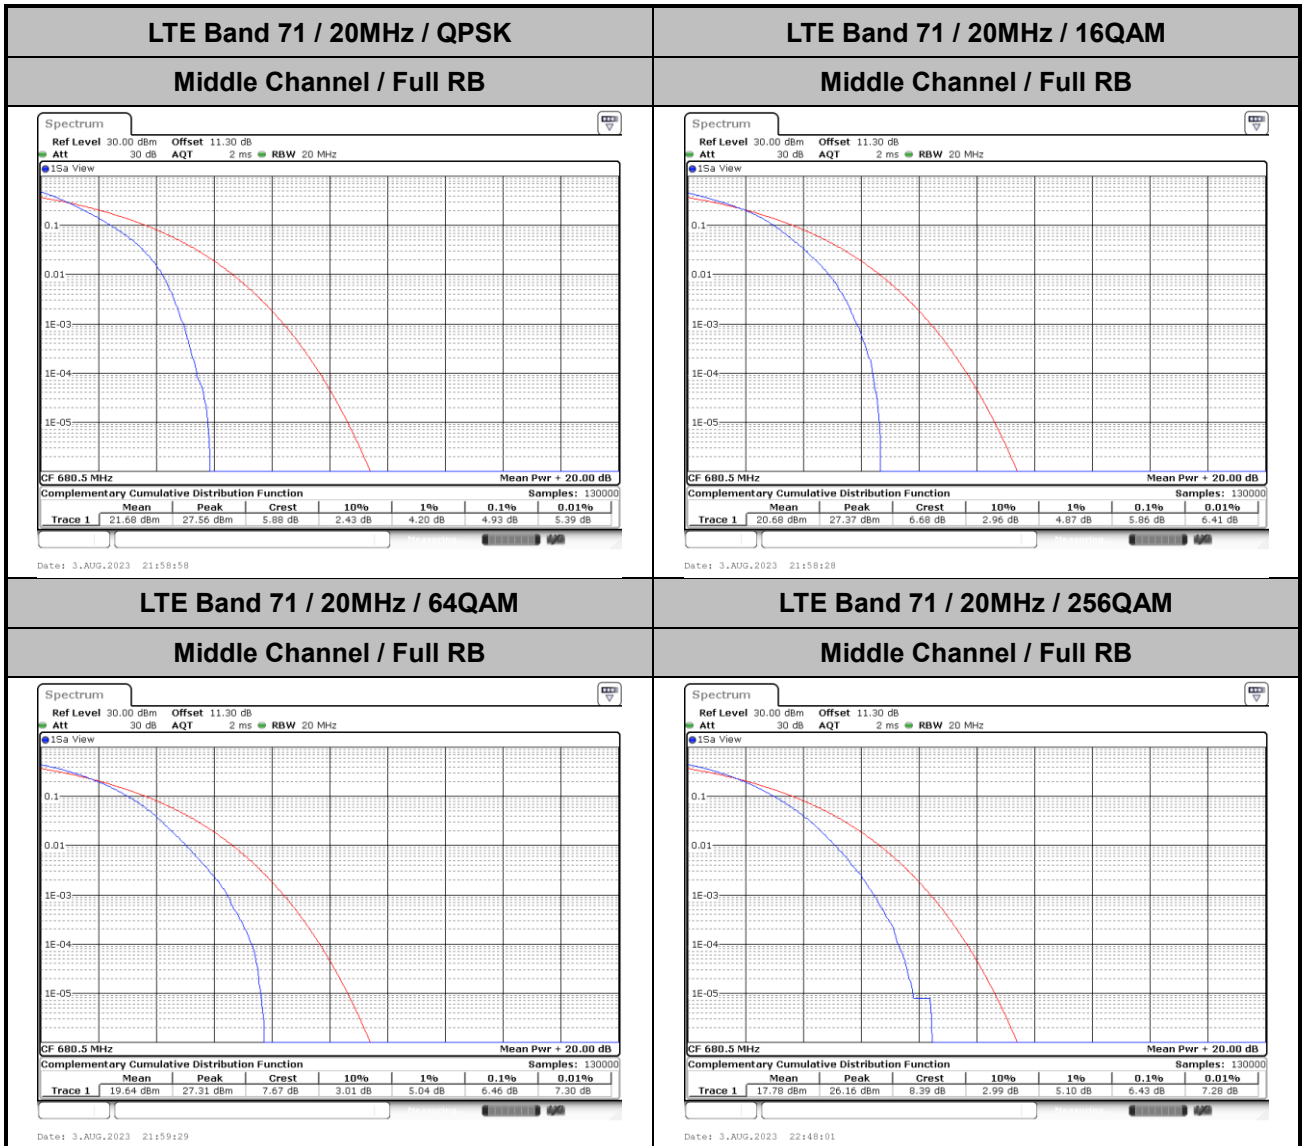

Date: 24.AUG.2023 22:56:44

Date: 24.AUG.2023 22:57:59

LTE Band 66C / 20MHz+15MHz

QPSK

Highest Channel / 1RB0 and 1RB74

Highest Channel / 1RB99 and 1RB0

Date: 24.AUG.2023 23:09:36

Date: 24.AUG.2023 23:08:17

LTE Band 66C / 20MHz+20MHz

QPSK

Lowest Channel / 1RB0 and 1RB99

Lowest Channel / 1RB99 and 1RB0

Date: 25.AUG.2023 22:15:18

Date: 25.AUG.2023 22:14:03

MiddleChannel / 1RB0 and 1RB99

Middle Channel / 1RB99 and 1RB0

Date: 25.AUG.2023 22:19:15

Date: 25.AUG.2023 22:20:30

LTE Band 66C / 20MHz+20MHz

QPSK

Highest Channel / 1RB0 and 1RB99

Highest Channel / 1RB99 and 1RB0

Date: 25.AUG.2023 22:31:40

Date: 25.AUG.2023 22:30:23

LTE Band 71

Peak-to-Average Ratio

Mode	LTE Band 71 / 20MHz				
Mod.	QPSK	16QAM	64QAM	256QAM	Limit: 13dB
RB Size	Full RB	Full RB	Full RB	Full RB	Result
Middle CH	4.93	5.86	6.46	6.43	PASS

26dB Bandwidth

Mode	LTE Band 71 : 26dB BW(MHz)											
BW	1.4MHz		3MHz		5MHz		10MHz		15MHz		20MHz	
Mod.	QPSK	16QAM	QPSK	16QAM	QPSK	16QAM	QPSK	16QAM	QPSK	16QAM	QPSK	16QAM
Middle CH	-	-	-	-	4.80	4.89	9.87	9.63	14.33	14.54	18.98	18.86
Mode	LTE Band 71 : 26dB BW(MHz)											
BW	1.4MHz		3MHz		5MHz		10MHz		15MHz		20MHz	
Mod.	64QAM	256QAM	64QAM	256QAM	64QAM	256QAM	64QAM	256QAM	64QAM	256QAM	64QAM	256QAM
Middle CH	-	-	-	-	4.85	4.83	9.79	9.65	14.48	14.30	18.82	18.78