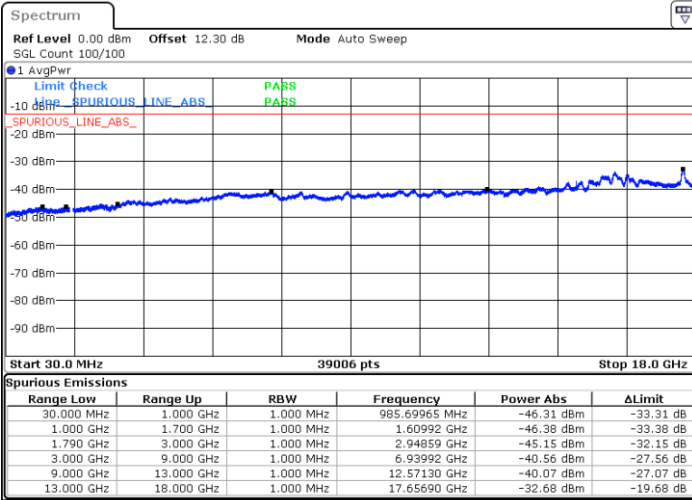

LTE Band 66C / 20MHz+10MHz

QPSK

Lowest Channel / 1RB0 and 1RB49

Lowest Channel / 1RB99 and 1RB0

Date: 24.AUG.2023 20:56:04

Date: 24.AUG.2023 20:54:46

Middle Channel / 1RB0 and 1RB49

Middle Channel / 1RB99 and 1RB0

Date: 24.AUG.2023 21:00:14

Date: 24.AUG.2023 21:01:30

LTE Band 66C / 20MHz+10MHz

QPSK

Highest Channel / 1RB0 and 1RB49

Highest Channel / 1RB99 and 1RB0

Date: 24.AUG.2023 21:39:59

Date: 24.AUG.2023 21:38:43

LTE Band 66C / 20MHz+15MHz

QPSK

Lowest Channel / 1RB0 and 1RB74

Lowest Channel / 1RB99 and 1RB0

Date: 24.AUG.2023 22:51:59

Date: 24.AUG.2023 22:50:43

Middle Channel / 1RB0 and 1RB74

Middle Channel / 1RB99 and 1RB0

Date: 24.AUG.2023 22:56:44

Date: 24.AUG.2023 22:57:59

LTE Band 66C / 20MHz+15MHz

QPSK

Highest Channel / 1RB0 and 1RB74

Highest Channel / 1RB99 and 1RB0

Date: 24.AUG.2023 23:09:36

Date: 24.AUG.2023 23:08:17