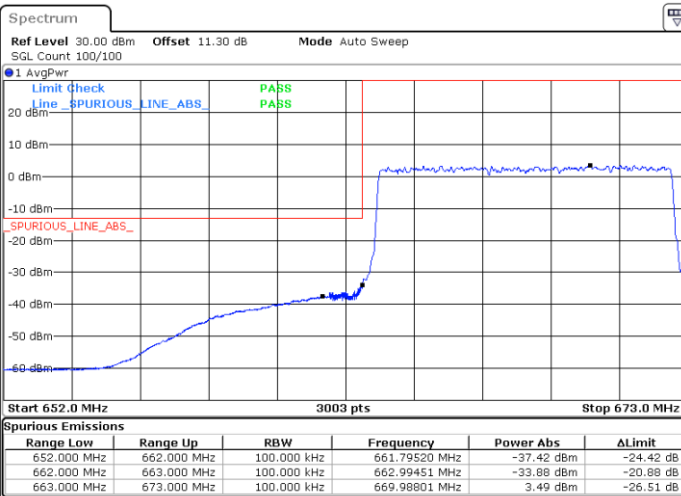

Lowest Band Edge / 1RB

Date: 3.AUG.2023 22:13:00

Highest Band Edge / 1 RB

Date: 3.AUG.2023 22:17:41

Lowest Band Edge / Full RB

Date: 3.AUG.2023 22:15:27

Highest Band Edge / Full RB

Date: 3.AUG.2023 22:19:13

LTE Band 71 / 10MHz / QPSK

Lowest Band Edge / Full RB

Date: 3.AUG.2023 21:05:18

Highest Band Edge / Full RB

Date: 3.AUG.2023 21:10:14

LTE Band 71 / 10MHz / 16QAM

Lowest Band Edge / Full RB

Date: 3.AUG.2023 21:06:48

Highest Band Edge / Full RB

Date: 3.AUG.2023 21:11:44

LTE Band 71 / 10MHz / 64QAM

Lowest Band Edge / Full RB

Date: 3.AUG.2023 21:13:16

Highest Band Edge / Full RB

Date: 3.AUG.2023 21:15:30

LTE Band 71 / 10MHz / 256QAM