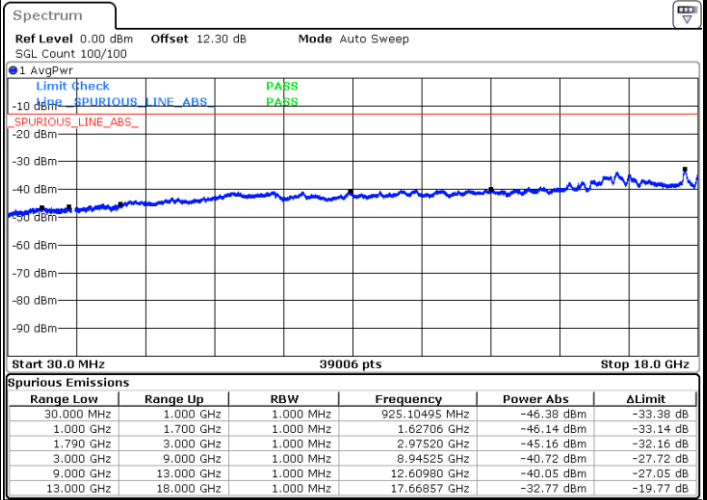

LTE Band 66C / 20MHz+5MHz

QPSK

Lowest Channel / 1RB0 and 1RB24

Lowest Channel / 1RB99 and 1RB0

Date: 25.AUG.2023 00:04:27

Date: 25.AUG.2023 00:03:09

Middle Channel / 1RB0 and 1RB24

Middle Channel / 1RB99 and 1RB0

Date: 25.AUG.2023 21:19:12

Date: 25.AUG.2023 21:20:27

LTE Band 66C / 20MHz+5MHz

QPSK

Highest Channel / 1RB0 and 1RB24

Highest Channel / 1RB99 and 1RB0

Date: 25.AUG.2023 21:31:36

Date: 25.AUG.2023 21:30:20

LTE Band 66C / 20MHz+10MHz

QPSK

Lowest Channel / 1RB0 and 1RB49

Lowest Channel / 1RB99 and 1RB0

Date: 24.AUG.2023 20:56:04

Date: 24.AUG.2023 20:54:46

Middle Channel / 1RB0 and 1RB49

Middle Channel / 1RB99 and 1RB0

Date: 24.AUG.2023 21:00:14

Date: 24.AUG.2023 21:01:30

LTE Band 66C / 20MHz+10MHz

QPSK

Highest Channel / 1RB0 and 1RB49

Highest Channel / 1RB99 and 1RB0

Date: 24.AUG.2023 21:39:59

Date: 24.AUG.2023 21:38:43