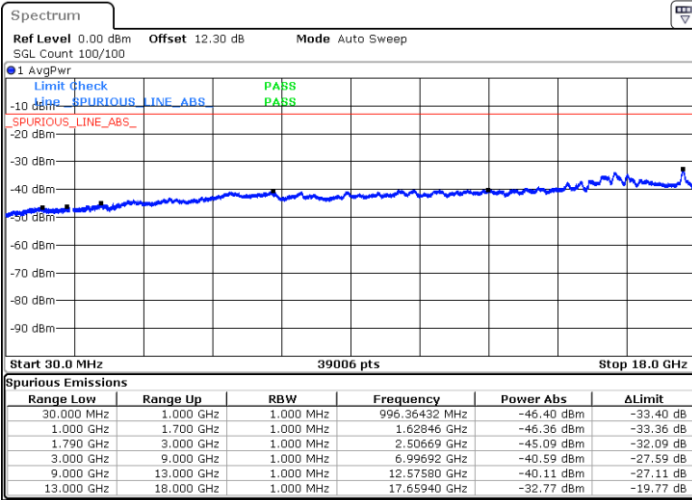

LTE Band 66C / 15MHz+20MHz

QPSK

Lowest Channel / 1RB0 and 1RB99

Lowest Channel / 1RB74 and 1RB0

Date: 24.AUG.2023 22:20:14

Date: 24.AUG.2023 22:18:59

Middle Channel / 1RB0 and 1RB99

Middle Channel / 1RB74 and 1RB0

Date: 24.AUG.2023 22:27:46

Date: 24.AUG.2023 22:29:02

LTE Band 66C / 15MHz+20MHz

QPSK

Highest Channel / 1RB0 and 1RB99

Highest Channel / 1RB74 and 1RB0

Date: 24.AUG.2023 22:40:37

Date: 24.AUG.2023 22:39:22

LTE Band 66C / 20MHz+5MHz

QPSK

Lowest Channel / 1RB0 and 1RB24

Lowest Channel / 1RB99 and 1RB0

Date: 25.AUG.2023 00:04:27

Date: 25.AUG.2023 00:03:09

Middle Channel / 1RB0 and 1RB24

Middle Channel / 1RB99 and 1RB0

Date: 25.AUG.2023 21:19:12

Date: 25.AUG.2023 21:20:27

LTE Band 66C / 20MHz+5MHz

QPSK

Highest Channel / 1RB0 and 1RB24

Highest Channel / 1RB99 and 1RB0

Date: 25.AUG.2023 21:31:36

Date: 25.AUG.2023 21:30:20