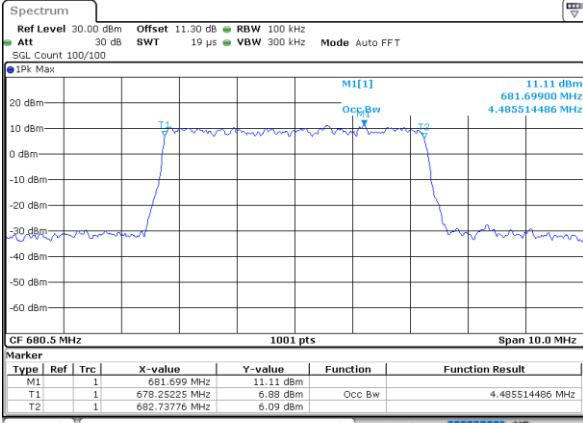

Middle Channel / 20MHz / 64QAM

Date: 3,AUG,2023 21:56:11

LTE Band 71

Middle Channel / 5MHz / 256QAM

Date: 3,AUG,2023 22:15:58

Middle Channel / 10MHz / 256QAM

Date: 3,AUG,2023 22:21:20

Middle Channel / 15MHz / 256QAM

Date: 3,AUG,2023 22:41:59

Middle Channel / 20MHz / 256QAM

Date: 3,AUG,2023 22:45:47

Conducted Band Edge

LTE Band 71 / 5MHz / QPSK

Lowest Band Edge / 1 RB

Date: 3.AUG.2023 20:32:20

Highest Band Edge / 1 RB

Date: 3.AUG.2023 20:42:51

Lowest Band Edge / Full RB

Date: 3.AUG.2023 20:35:20

Highest Band Edge / Full RB

Date: 3.AUG.2023 20:45:55

LTE Band 71 / 5MHz / 16QAM

Lowest Band Edge / 1RB

Date: 3.AUG.2023 20:33:50