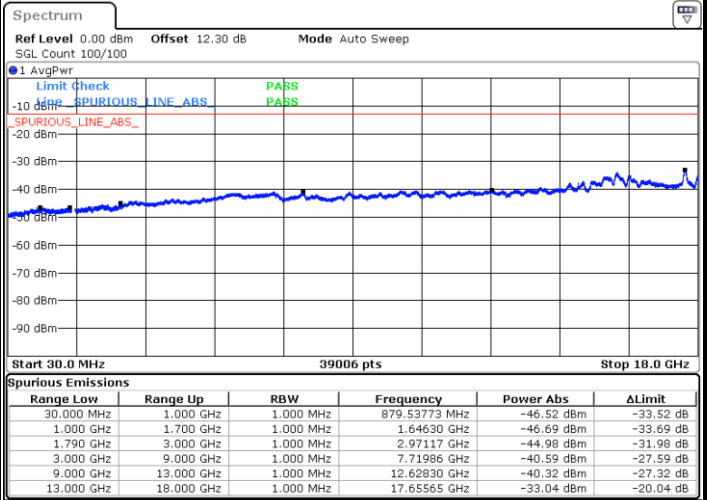

LTE Band 66C / 20MHz+15MHz

QPSK

Lowest Channel / 1RB0 and 1RB74

Lowest Channel / 1RB99 and 1RB0

Date: 24.AUG.2023 22:51:59

Date: 24.AUG.2023 22:50:43

Middle Channel / 1RB0 and 1RB74

Middle Channel / 1RB99 and 1RB0

Date: 24.AUG.2023 22:56:44

Date: 24.AUG.2023 22:57:59

LTE Band 66C / 20MHz+15MHz

QPSK

Highest Channel / 1RB0 and 1RB74

Highest Channel / 1RB99 and 1RB0

Date: 24.AUG.2023 23:09:36

Date: 24.AUG.2023 23:08:17

LTE Band 66C / 20MHz+20MHz

QPSK

Lowest Channel / 1RB0 and 1RB99

Lowest Channel / 1RB99 and 1RB0

Date: 25.AUG.2023 22:15:18

Date: 25.AUG.2023 22:14:03

MiddleChannel / 1RB0 and 1RB99

Middle Channel / 1RB99 and 1RB0

Date: 25.AUG.2023 22:19:15

Date: 25.AUG.2023 22:20:30

LTE Band 66C / 20MHz+20MHz

QPSK

Highest Channel / 1RB0 and 1RB99

Highest Channel / 1RB99 and 1RB0

Date: 25.AUG.2023 22:31:40

Date: 25.AUG.2023 22:30:23