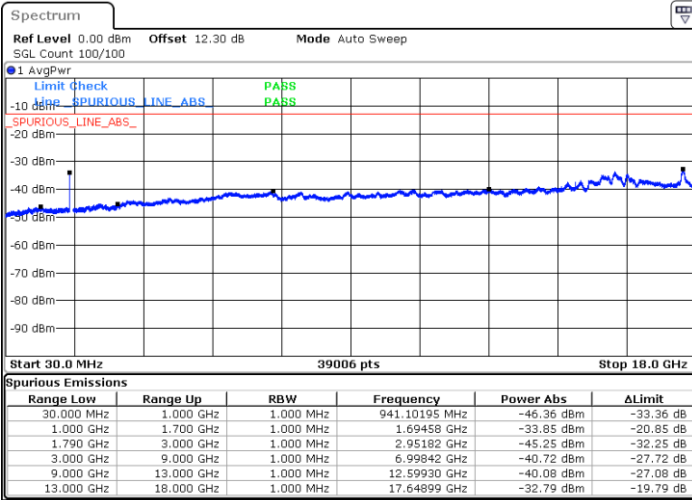

LTE Band 66C / 15MHz+15MHz

QPSK

Lowest Channel / 1RB0 and 1RB74

Lowest Channel / 1RB74 and 1RB0

Date: 24.AUG.2023 21:52:02

Date: 24.AUG.2023 21:50:44

Middle Channel / 1RB0 and 1RB74

Middle Channel / 1RB74 and 1RB0

Date: 24.AUG.2023 21:56:00

Date: 24.AUG.2023 21:57:16

LTE Band 66C / 15MHz+15MHz

QPSK

Highest Channel / 1RB0 and 1RB74

Highest Channel / 1RB74 and 1RB0

Date: 24.AUG.2023 22:08:55

Date: 24.AUG.2023 22:07:39

LTE Band 66C / 15MHz+20MHz

QPSK

Lowest Channel / 1RB0 and 1RB99

Lowest Channel / 1RB74 and 1RB0

Date: 24.AUG.2023 22:20:14

Date: 24.AUG.2023 22:18:59

Middle Channel / 1RB0 and 1RB99

Middle Channel / 1RB74 and 1RB0

Date: 24.AUG.2023 22:27:46

Date: 24.AUG.2023 22:29:02

LTE Band 66C / 15MHz+20MHz

QPSK

Highest Channel / 1RB0 and 1RB99

Highest Channel / 1RB74 and 1RB0

Date: 24.AUG.2023 22:40:37

Date: 24.AUG.2023 22:39:22