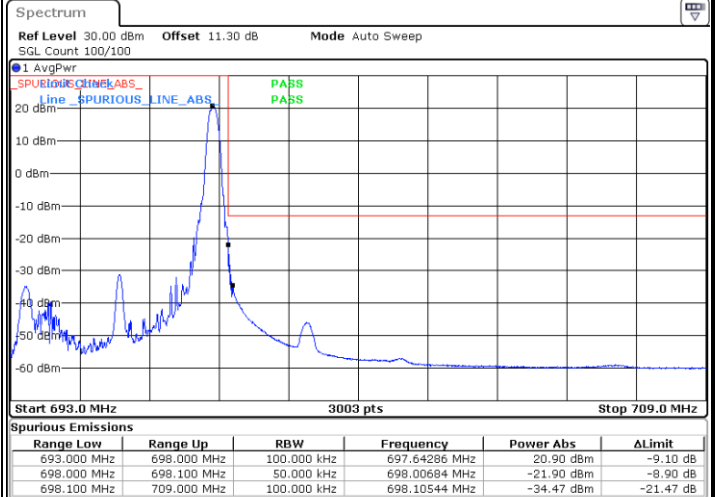

Date: 3,AUG,2023 22:41:59

Middle Channel / 20MHz / 256QAM

Date: 3,AUG,2023 22:45:47

Conducted Band Edge

LTE Band 71 / 5MHz / QPSK

Lowest Band Edge / 1 RB

Date: 3.AUG.2023 20:32:20

Highest Band Edge / 1 RB

Date: 3.AUG.2023 20:42:51

Lowest Band Edge / Full RB

Date: 3.AUG.2023 20:35:20

Highest Band Edge / Full RB

Date: 3.AUG.2023 20:45:55

LTE Band 71 / 5MHz / 16QAM

Lowest Band Edge / 1RB

Date: 3.AUG.2023 20:33:50

Highest Band Edge / 1 RB

Date: 3.AUG.2023 20:44:21

Lowest Band Edge / Full RB

Date: 3.AUG.2023 20:36:50

Highest Band Edge / Full RB

Date: 3.AUG.2023 20:47:29

LTE Band 71 / 5MHz / 64QAM

Lowest Band Edge / 1RB

Date: 3.AUG.2023 20:50:20

Highest Band Edge / 1 RB

Date: 3.AUG.2023 20:56:06

Lowest Band Edge / Full RB

Date: 3.AUG.2023 20:51:53

Highest Band Edge / Full RB

Date: 3.AUG.2023 20:57:36

LTE Band 71 / 5MHz / 256QAM