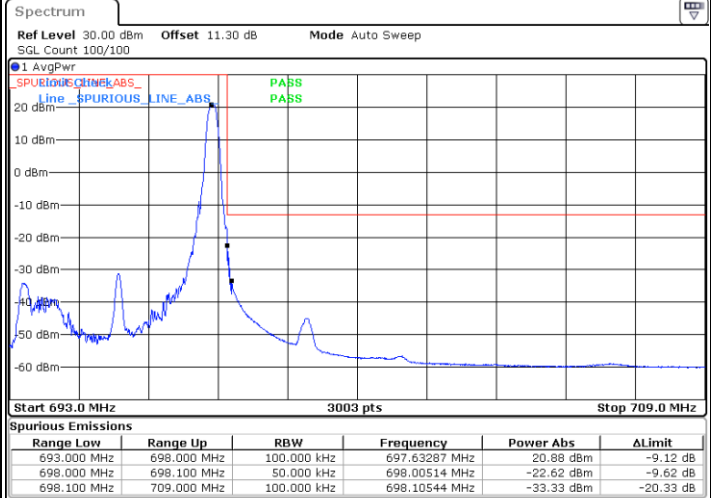

Middle Channel / 20MHz / 64QAM

Date: 3,AUG,2023 21:56:11

LTE Band 71

Middle Channel / 5MHz / 256QAM

Date: 3,AUG,2023 22:15:58

Middle Channel / 10MHz / 256QAM

Date: 3,AUG,2023 22:21:20

Middle Channel / 15MHz / 256QAM

Date: 3,AUG,2023 22:41:59

Middle Channel / 20MHz / 256QAM

Date: 3,AUG,2023 22:45:47

Conducted Band Edge

LTE Band 71 / 5MHz / QPSK

Lowest Band Edge / 1 RB

Date: 3.AUG.2023 20:32:20

Highest Band Edge / 1 RB

Date: 3.AUG.2023 20:42:51

Lowest Band Edge / Full RB

Date: 3.AUG.2023 20:35:20

Highest Band Edge / Full RB

Date: 3.AUG.2023 20:45:55

LTE Band 71 / 5MHz / 16QAM

Lowest Band Edge / 1RB

Date: 3.AUG.2023 20:33:50

Highest Band Edge / 1 RB

Date: 3.AUG.2023 20:44:21

Lowest Band Edge / Full RB

Date: 3.AUG.2023 20:36:50

Highest Band Edge / Full RB

Date: 3.AUG.2023 20:47:29

LTE Band 71 / 5MHz / 64QAM

Lowest Band Edge / 1RB