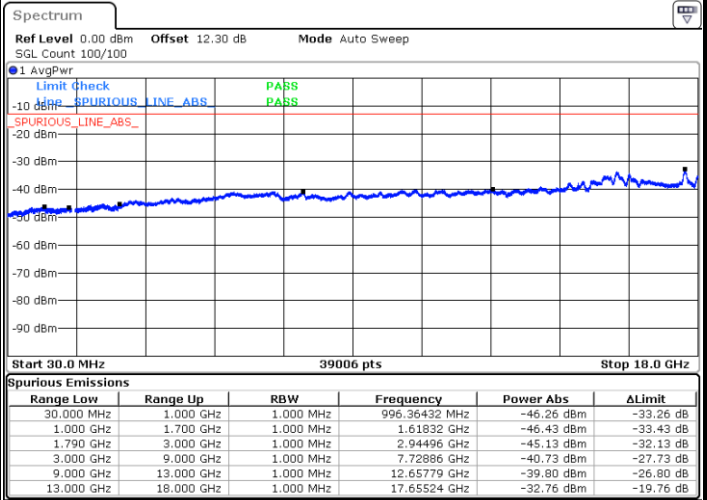

LTE Band 66C / 15MHz+15MHz

QPSK

Lowest Channel / 1RB0 and 1RB74

Lowest Channel / 1RB74 and 1RB0

Date: 24.AUG.2023 21:52:02

Date: 24.AUG.2023 21:50:44

Middle Channel / 1RB0 and 1RB74

Middle Channel / 1RB74 and 1RB0

Date: 24.AUG.2023 21:56:00

Date: 24.AUG.2023 21:57:16

LTE Band 66C / 15MHz+15MHz

QPSK

Highest Channel / 1RB0 and 1RB74

Highest Channel / 1RB74 and 1RB0

Date: 24.AUG.2023 22:08:55

Date: 24.AUG.2023 22:07:39

LTE Band 66C / 15MHz+20MHz

QPSK

Lowest Channel / 1RB0 and 1RB99

Lowest Channel / 1RB74 and 1RB0

Date: 24.AUG.2023 22:20:14

Date: 24.AUG.2023 22:18:59

Middle Channel / 1RB0 and 1RB99

Middle Channel / 1RB74 and 1RB0

Date: 24.AUG.2023 22:27:46

Date: 24.AUG.2023 22:29:02

LTE Band 66C / 15MHz+20MHz

QPSK

Highest Channel / 1RB0 and 1RB99

Highest Channel / 1RB74 and 1RB0

Date: 24.AUG.2023 22:40:37

Date: 24.AUG.2023 22:39:22