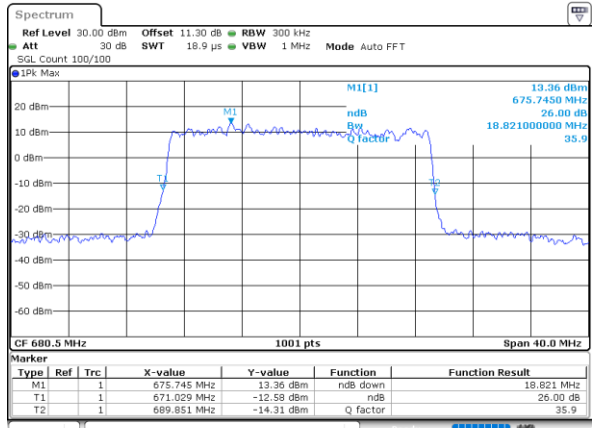

Middle Channel / 20MHz / 64QAM

Date: 3,AUG,2023 21:16:25