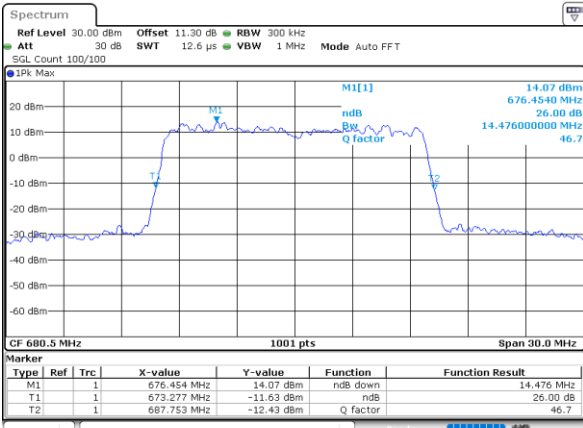

Date: 3,AUG,2023 21:51:12

LTE Band 71

Middle Channel / 5MHz / 64QAM

Date: 3,AUG,2023 20:15:133

Middle Channel / 10MHz / 64QAM

Date: 3,AUG,2023 21:14:02

Middle Channel / 15MHz / 64QAM

Date: 3,AUG,2023 21:17:59