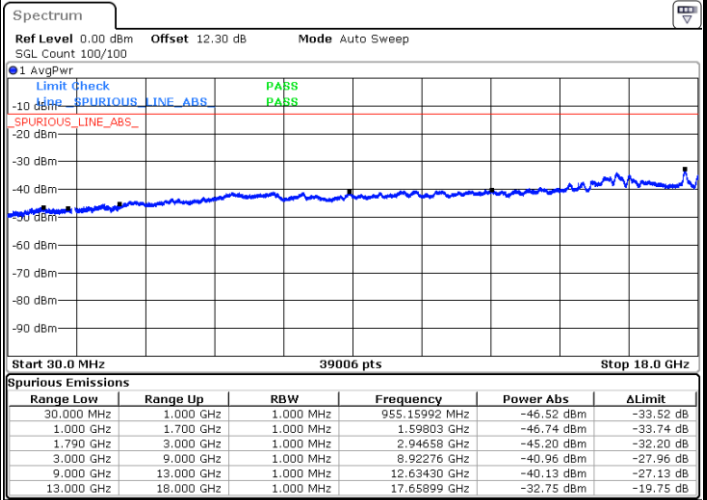

LTE Band 66C / 20MHz+5MHz

QPSK

Lowest Channel / 1RB0 and 1RB24

Lowest Channel / 1RB99 and 1RB0

Date: 25.AUG.2023 00:04:27

Date: 25.AUG.2023 00:03:09

Middle Channel / 1RB0 and 1RB24

Middle Channel / 1RB99 and 1RB0

Date: 25.AUG.2023 21:19:12

Date: 25.AUG.2023 21:20:27

LTE Band 66C / 20MHz+5MHz

QPSK

Highest Channel / 1RB0 and 1RB24

Highest Channel / 1RB99 and 1RB0

Date: 25.AUG.2023 21:31:36

Date: 25.AUG.2023 21:30:20

LTE Band 66C / 20MHz+10MHz

QPSK

Lowest Channel / 1RB0 and 1RB49

Lowest Channel / 1RB99 and 1RB0

Date: 24.AUG.2023 20:56:04

Date: 24.AUG.2023 20:54:46

Middle Channel / 1RB0 and 1RB49

Middle Channel / 1RB99 and 1RB0

Date: 24.AUG.2023 21:00:14

Date: 24.AUG.2023 21:01:30

LTE Band 66C / 20MHz+10MHz

QPSK

Highest Channel / 1RB0 and 1RB49

Highest Channel / 1RB99 and 1RB0

Date: 24.AUG.2023 21:39:59

Date: 24.AUG.2023 21:38:43