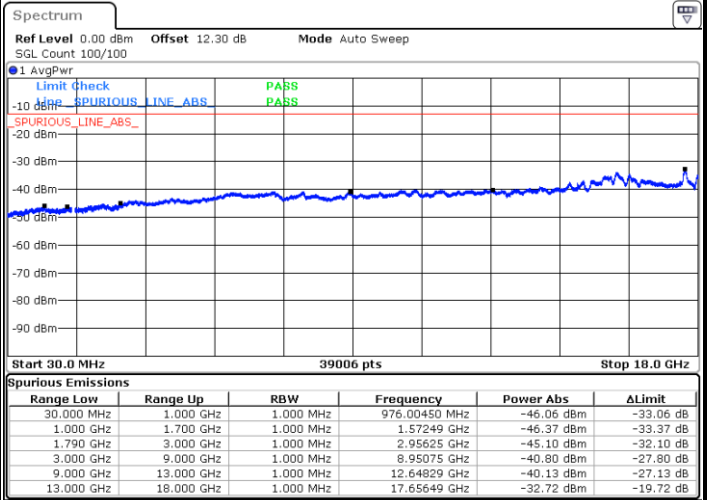

LTE Band 66C / 15MHz+15MHz

QPSK

Lowest Channel / 1RB0 and 1RB74

Lowest Channel / 1RB74 and 1RB0

Date: 24.AUG.2023 21:52:02

Date: 24.AUG.2023 21:50:44

Middle Channel / 1RB0 and 1RB74

Middle Channel / 1RB74 and 1RB0

Date: 24.AUG.2023 21:56:00

Date: 24.AUG.2023 21:57:16

LTE Band 66C / 15MHz+15MHz

QPSK

Highest Channel / 1RB0 and 1RB74

Highest Channel / 1RB74 and 1RB0

Date: 24.AUG.2023 22:08:55

Date: 24.AUG.2023 22:07:39

LTE Band 66C / 15MHz+20MHz

QPSK

Lowest Channel / 1RB0 and 1RB99

Lowest Channel / 1RB74 and 1RB0

Date: 24.AUG.2023 22:20:14

Date: 24.AUG.2023 22:18:59

Middle Channel / 1RB0 and 1RB99

Middle Channel / 1RB74 and 1RB0

Date: 24.AUG.2023 22:27:46

Date: 24.AUG.2023 22:29:02

LTE Band 66C / 15MHz+20MHz

QPSK

Highest Channel / 1RB0 and 1RB99

Highest Channel / 1RB74 and 1RB0

Date: 24.AUG.2023 22:40:37

Date: 24.AUG.2023 22:39:22