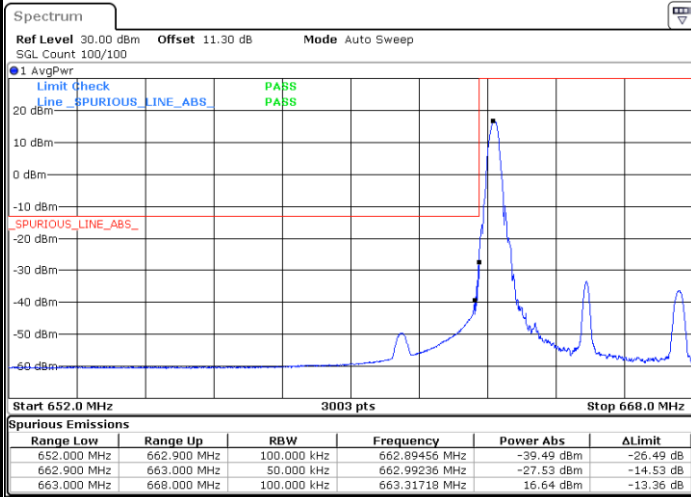

Highest Band Edge / 1 RB

Date: 3.AUG.2023 20:44:21

Lowest Band Edge / Full RB

Date: 3.AUG.2023 20:36:50

Highest Band Edge / Full RB

Date: 3.AUG.2023 20:47:29

LTE Band 71 / 5MHz / 64QAM

Lowest Band Edge / 1RB

Date: 3.AUG.2023 20:50:20

Highest Band Edge / 1 RB

Date: 3.AUG.2023 20:56:06

Lowest Band Edge / Full RB

Date: 3.AUG.2023 20:51:53

Highest Band Edge / Full RB

Date: 3.AUG.2023 20:57:36

LTE Band 71 / 5MHz / 256QAM

Lowest Band Edge / 1RB

Date: 3.AUG.2023 22:13:00

Highest Band Edge / 1 RB

Date: 3.AUG.2023 22:17:41

Lowest Band Edge / Full RB

Date: 3.AUG.2023 22:15:27

Highest Band Edge / Full RB

Date: 3.AUG.2023 22:19:13

LTE Band 71 / 10MHz / QPSK

Lowest Band Edge / Full RB

Date: 3.AUG.2023 21:05:18

Highest Band Edge / Full RB

Date: 3.AUG.2023 21:10:14

LTE Band 71 / 10MHz / 16QAM

Lowest Band Edge / Full RB

Date: 3.AUG.2023 21:06:48