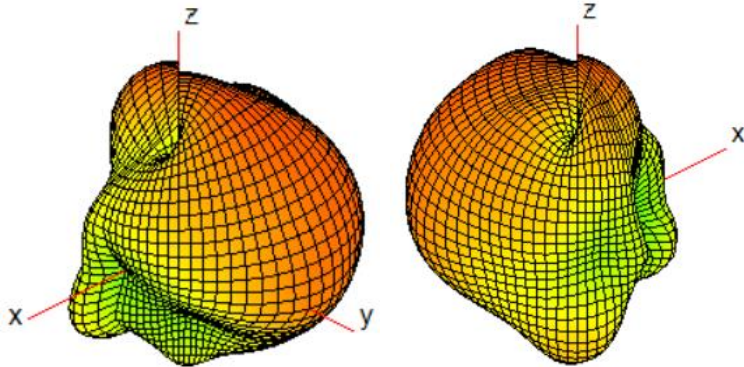

Radiation Pattern

Ant7(WiFi0/BT)_2450