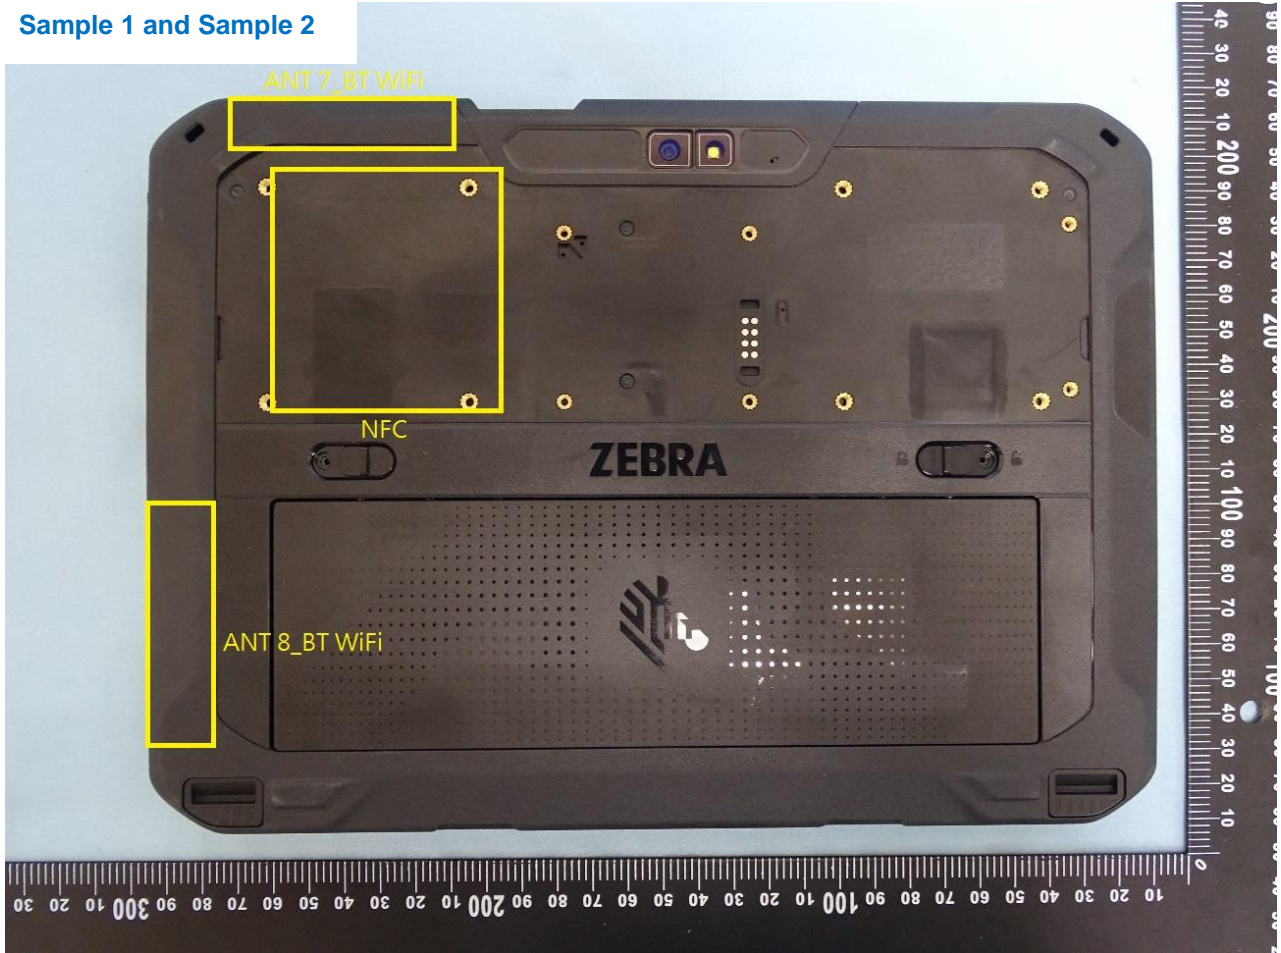

3. Internal Photograph of EUT

Brand Name: Zebra / Model Name: ET60AW

Sample 1 and Sample 2

Sample 1