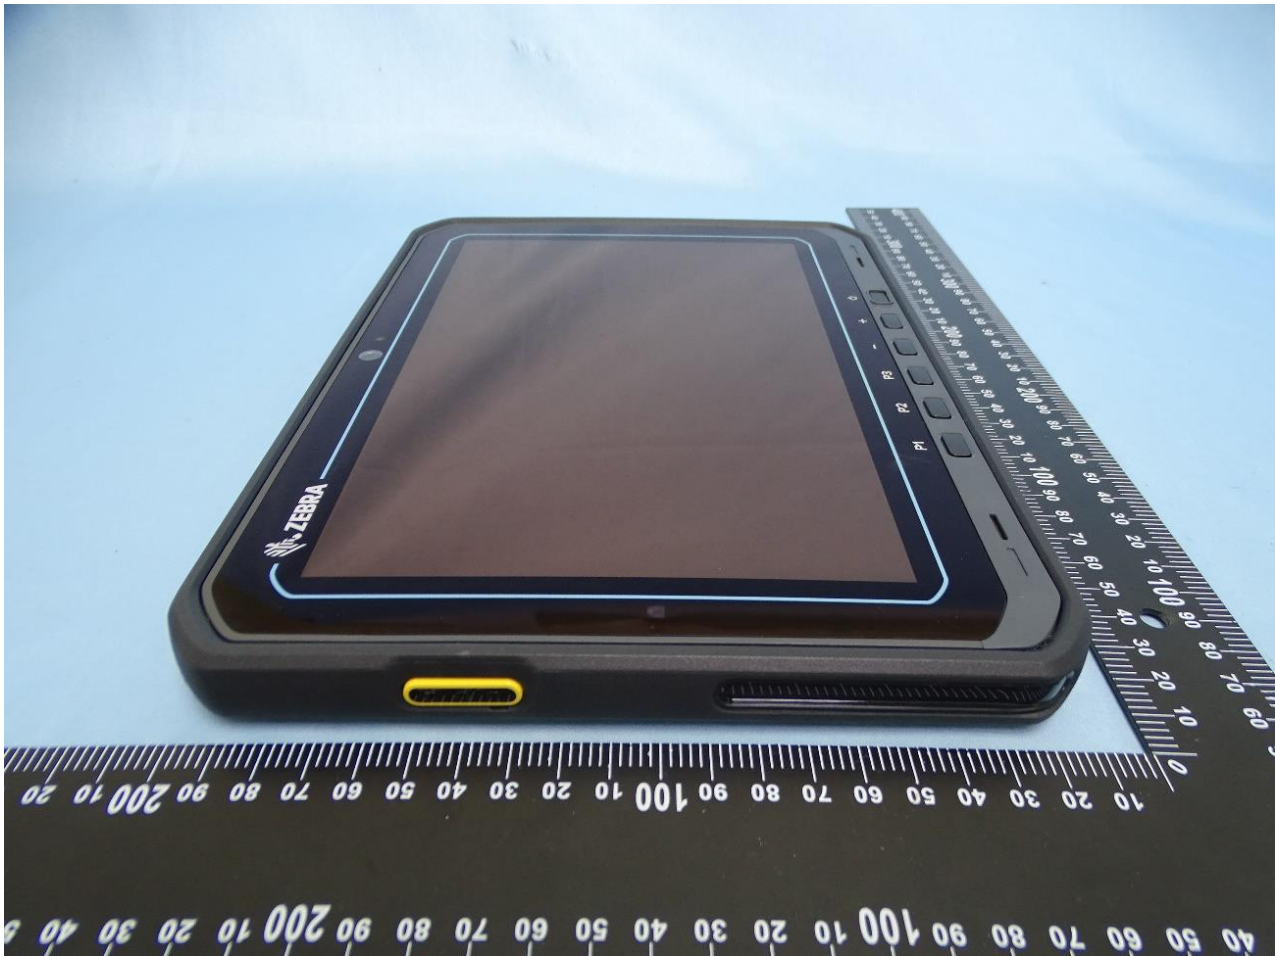

1. External Photograph of EUT

Brand Name: Zebra / Model Name: ET60AW

Sample 1

Sample 2

**2. Photograph of Accessory**

**Brand Name: Zebra / Model Name: ET60AW**

<b>Specification of Accessory</b>		
<b>AC Adapter</b>	<b>Brand Name</b>	Zebra
	<b>Part Number</b>	PWR-BGA15V45W-UC2-WW
<b>Battery 1</b>	<b>Brand Name</b>	Zebra
	<b>Part Number</b>	BT-000471-0020
<b>Battery 2</b>	<b>Brand Name</b>	Zebra
	<b>Part Number</b>	BT-000471-0820