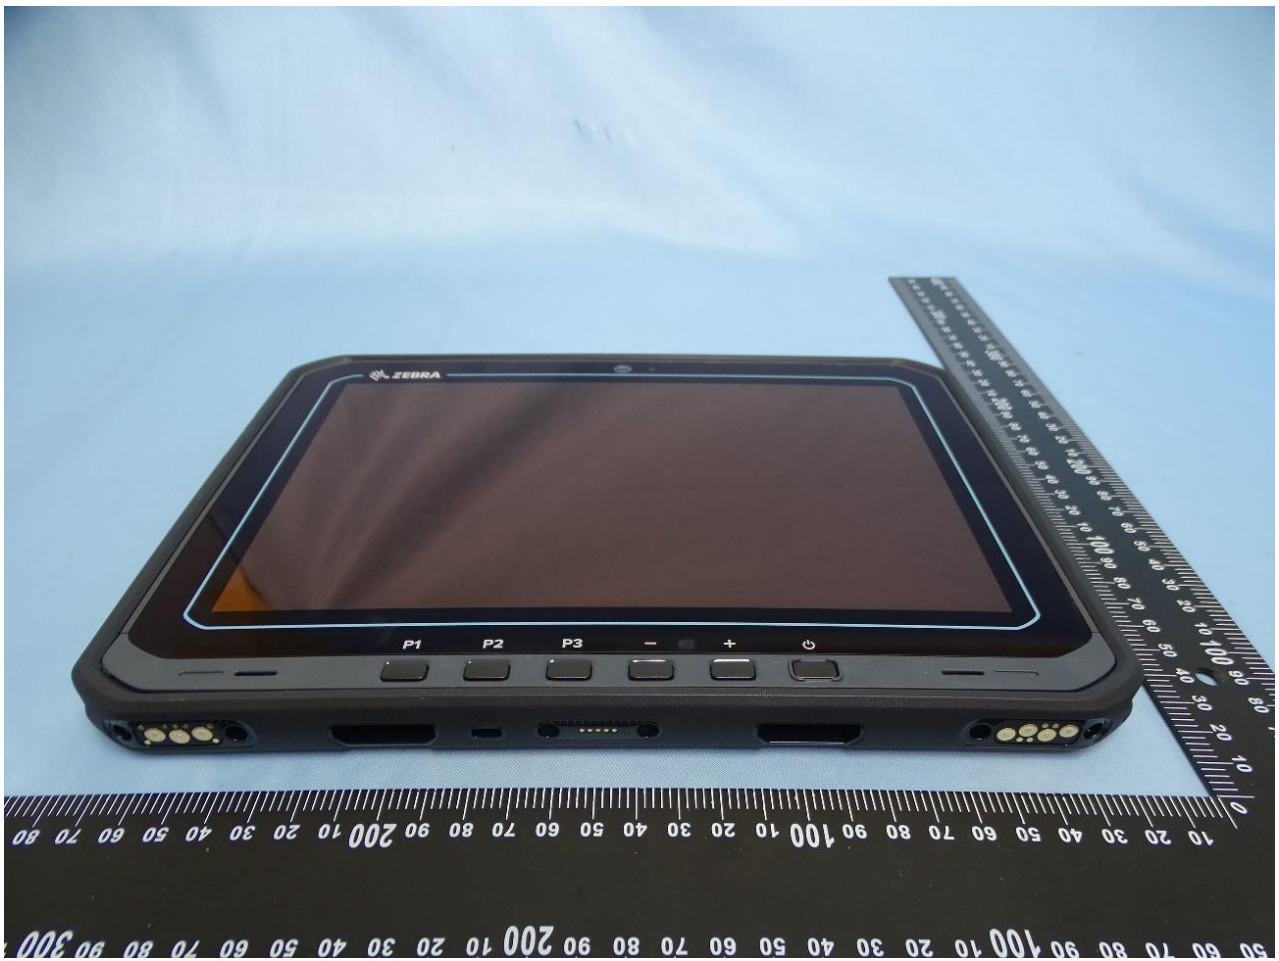

1. External Photograph of EUT

Brand Name: Zebra / Model Name: ET60AW

Sample 1

Sample 2

**2. Photograph of Accessory**

**Brand Name: Zebra / Model Name: ET60AW**

<b>Specification of Accessory</b>		
<b>AC Adapter</b>	<b>Brand Name</b>	Zebra
	<b>Part Number</b>	PWR-BGA15V45W-UC2-WW
<b>Battery 1</b>	<b>Brand Name</b>	Zebra
	<b>Part Number</b>	BT-000471-0020
<b>Battery 2</b>	<b>Brand Name</b>	Zebra
	<b>Part Number</b>	BT-000471-0820

**Remark:** For accessories equipped with this EUT, please refer to the following photos.

AC Adapter

Battery 1

Battery 2