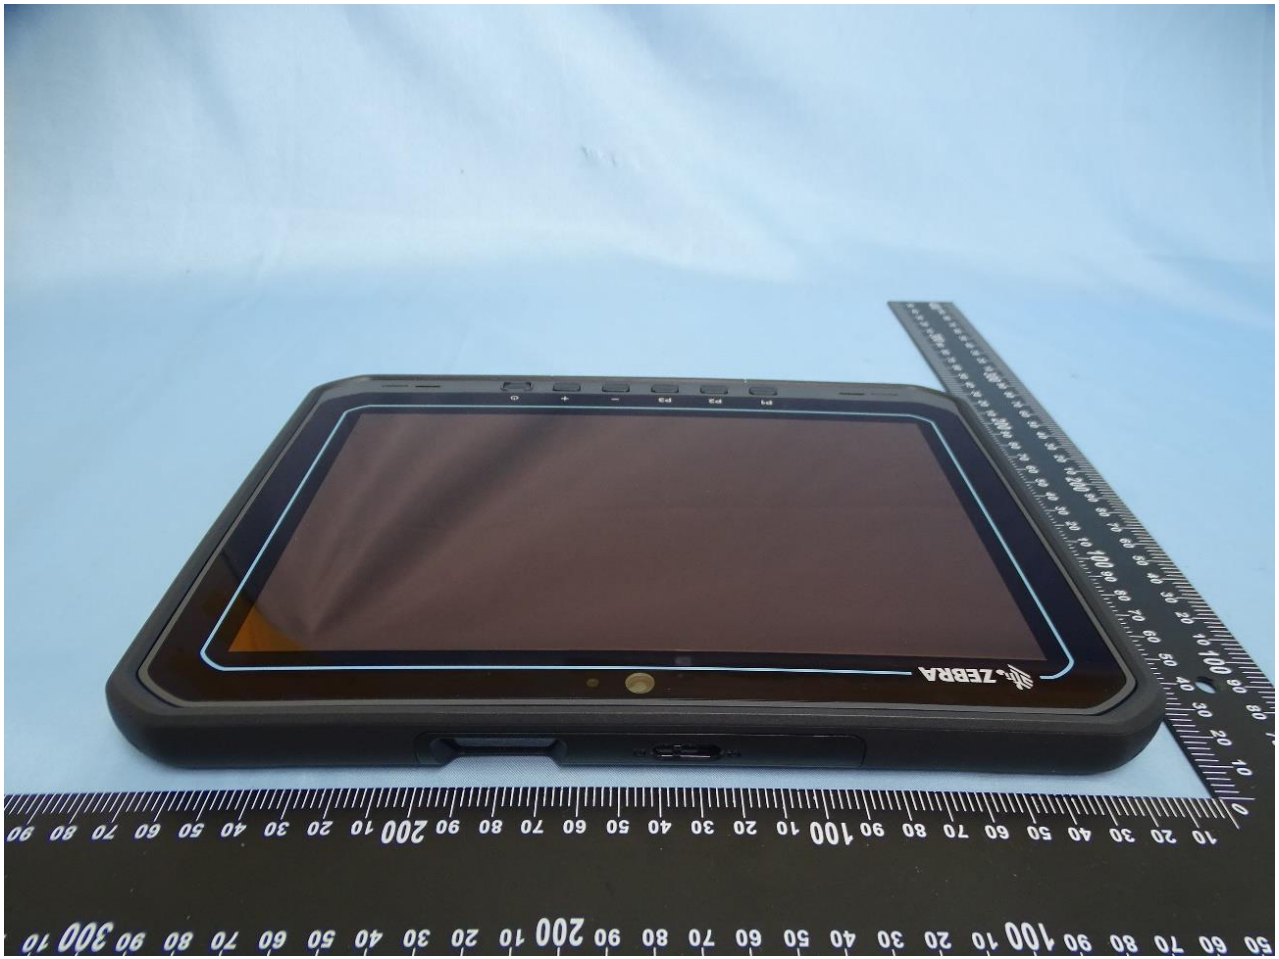

1. External Photograph of EUT

Brand Name: Zebra / Model Name: ET60AW

Sample 1

Sample 2

**2. Photograph of Accessory**

**Brand Name: Zebra / Model Name: ET60AW**

<b>Specification of Accessory</b>		
<b>AC Adapter</b>	<b>Brand Name</b>	Zebra
	<b>Part Number</b>	PWR-BGA15V45W-UC2-WW
<b>Battery 1</b>	<b>Brand Name</b>	Zebra
	<b>Part Number</b>	BT-000471-0020
<b>Battery 2</b>	<b>Brand Name</b>	Zebra
	<b>Part Number</b>	BT-000471-0820