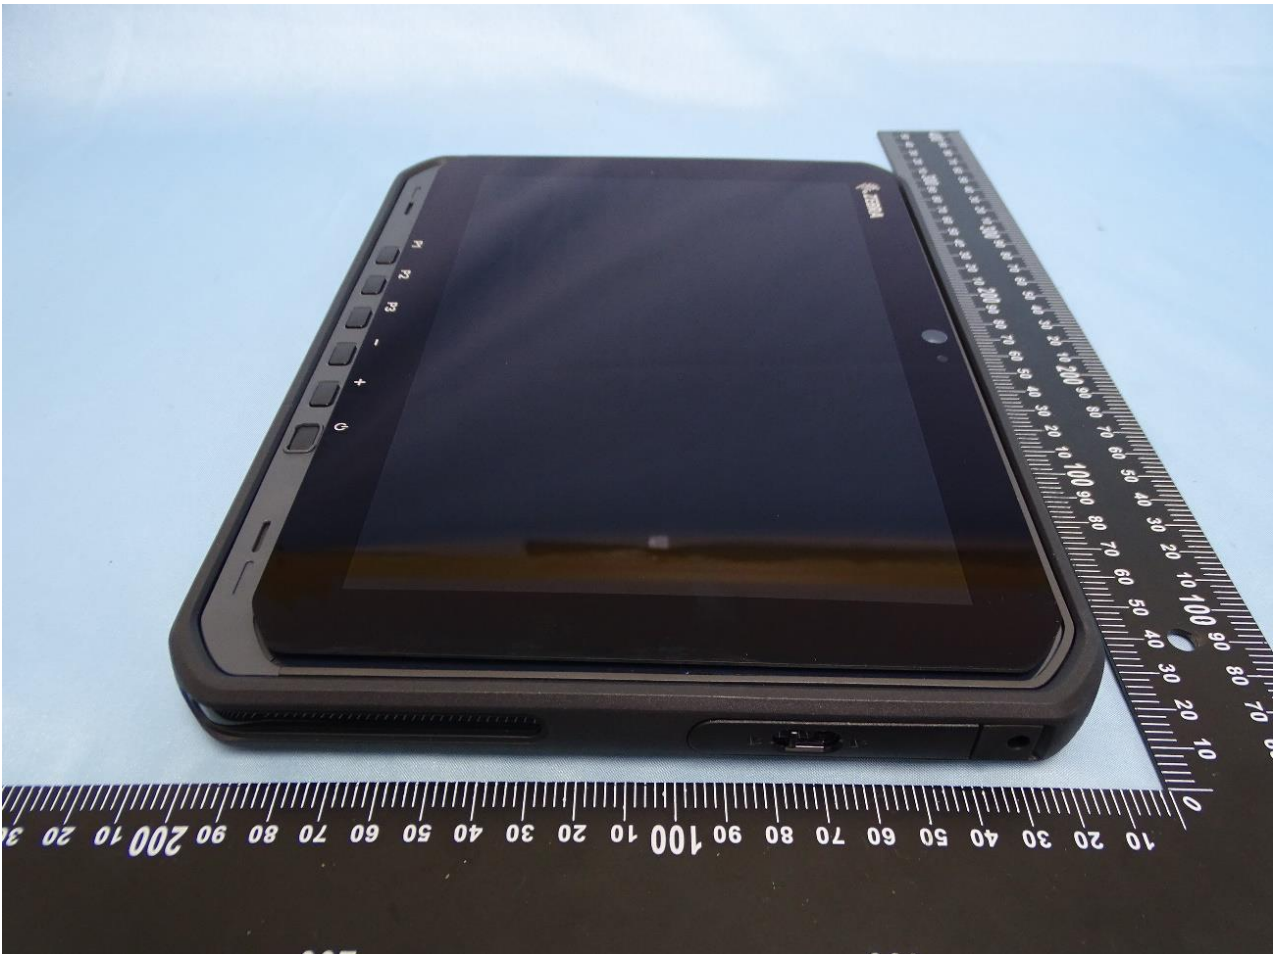

1. External Photograph of EUT

Brand Name: Zebra / Model Name: ET60AW

Sample 1

Sample 2

**2. Photograph of Accessory**

**Brand Name: Zebra / Model Name: ET60AW**

<b>Specification of Accessory</b>		
<b>AC Adapter</b>	<b>Brand Name</b>	Zebra
	<b>Part Number</b>	PWR-BGA15V45W-UC2-WW
<b>Battery 1</b>	<b>Brand Name</b>	Zebra
	<b>Part Number</b>	BT-000471-0020
<b>Battery 2</b>	<b>Brand Name</b>	Zebra
	<b>Part Number</b>	BT-000471-0820