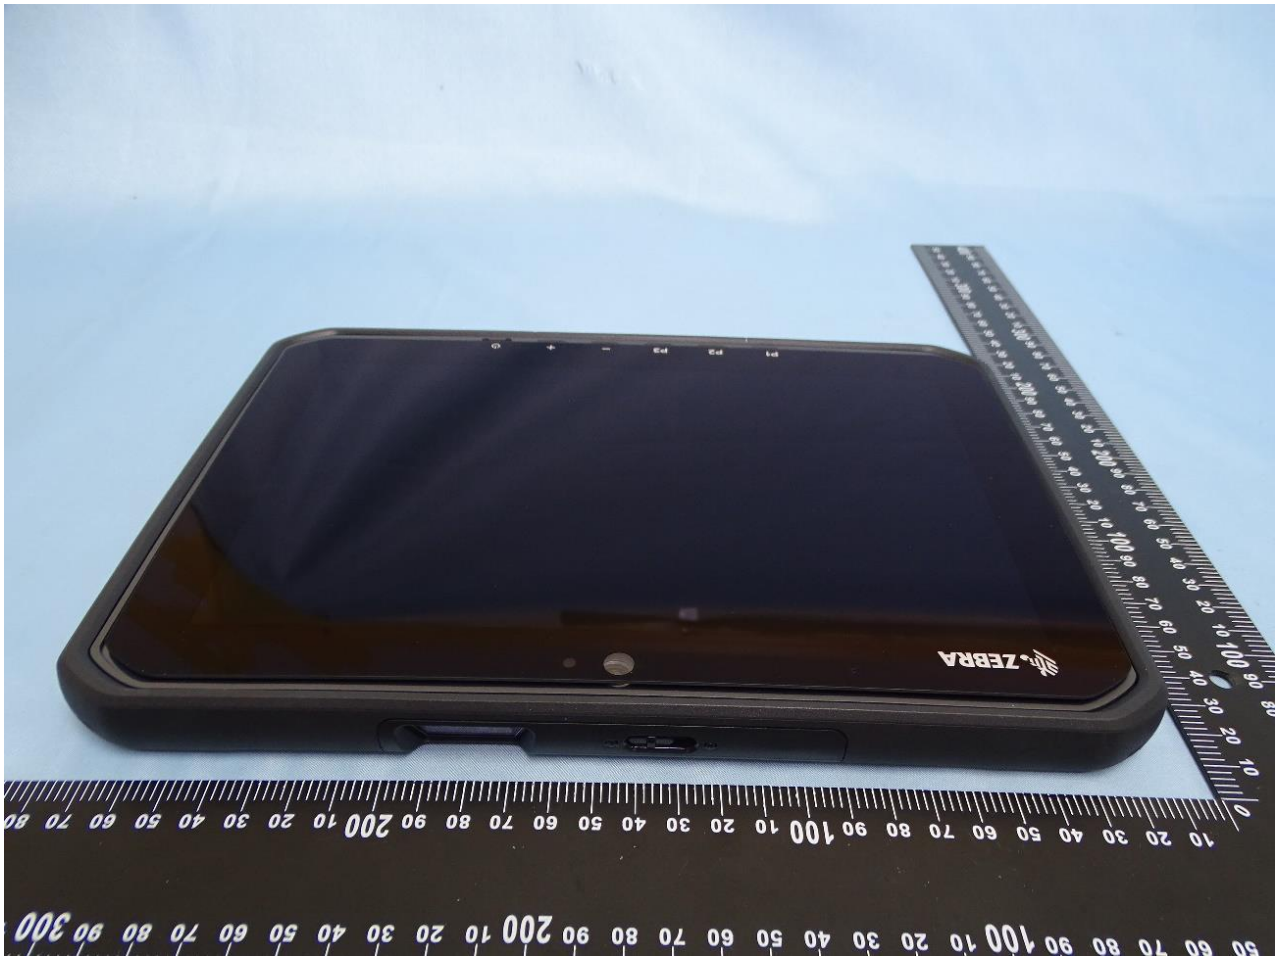

1. External Photograph of EUT

Brand Name: Zebra / Model Name: ET60AW

Sample 1

Sample 2

**2. Photograph of Accessory**

**Brand Name: Zebra / Model Name: ET60AW**

<b>Specification of Accessory</b>		
<b>AC Adapter</b>	<b>Brand Name</b>	Zebra
	<b>Part Number</b>	PWR-BGA15V45W-UC2-WW
<b>Battery 1</b>	<b>Brand Name</b>	Zebra
	<b>Part Number</b>	BT-000471-0020
<b>Battery 2</b>	<b>Brand Name</b>	Zebra
	<b>Part Number</b>	BT-000471-0820