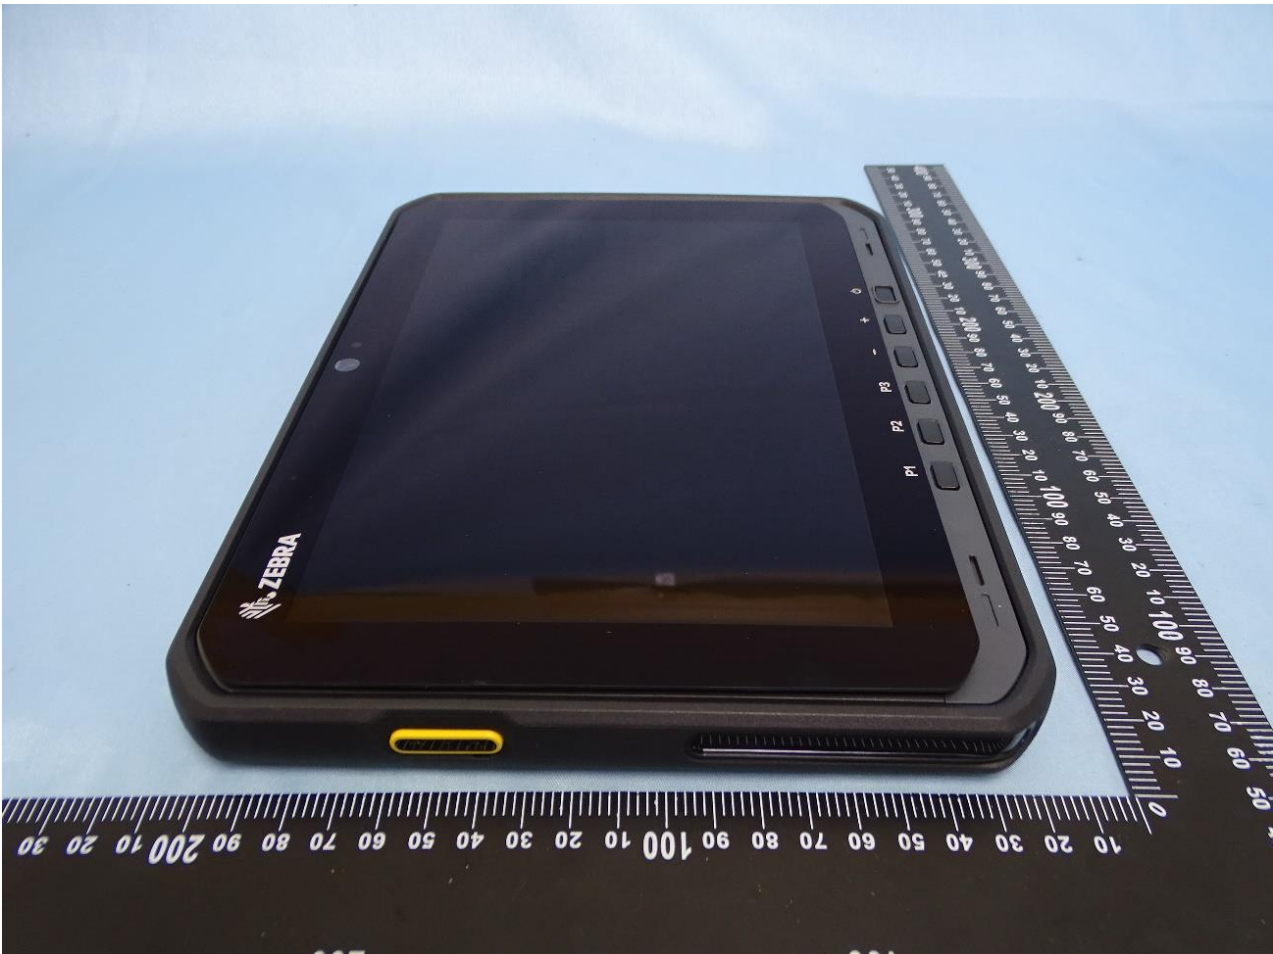

1. External Photograph of EUT

Brand Name: Zebra / Model Name: ET60AW

Sample 1

Sample 2

**2. Photograph of Accessory**

**Brand Name: Zebra / Model Name: ET60AW**

<b>Specification of Accessory</b>		
<b>AC Adapter</b>	<b>Brand Name</b>	Zebra
	<b>Part Number</b>	PWR-BGA15V45W-UC2-WW
<b>Battery 1</b>	<b>Brand Name</b>	Zebra
	<b>Part Number</b>	BT-000471-0020
<b>Battery 2</b>	<b>Brand Name</b>	Zebra
	<b>Part Number</b>	BT-000471-0820