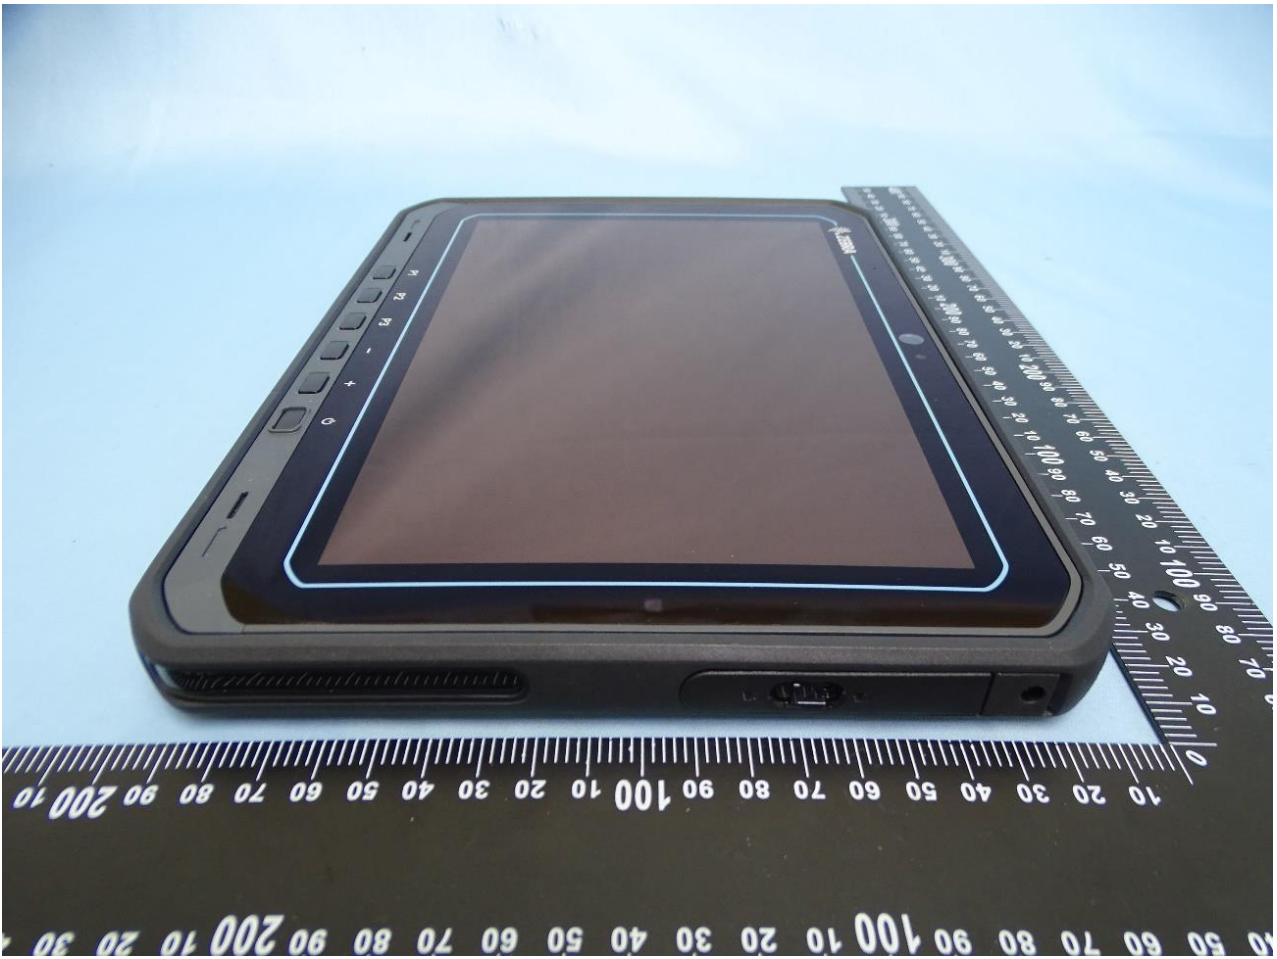

1. External Photograph of EUT

Brand Name: Zebra / Model Name: ET60AW

Sample 1

Sample 2

**2. Photograph of Accessory**

**Brand Name: Zebra / Model Name: ET60AW**

<b>Specification of Accessory</b>		
<b>AC Adapter</b>	<b>Brand Name</b>	Zebra
	<b>Part Number</b>	PWR-BGA15V45W-UC2-WW
<b>Battery 1</b>	<b>Brand Name</b>	Zebra
	<b>Part Number</b>	BT-000471-0020
<b>Battery 2</b>	<b>Brand Name</b>	Zebra
	<b>Part Number</b>	BT-000471-0820