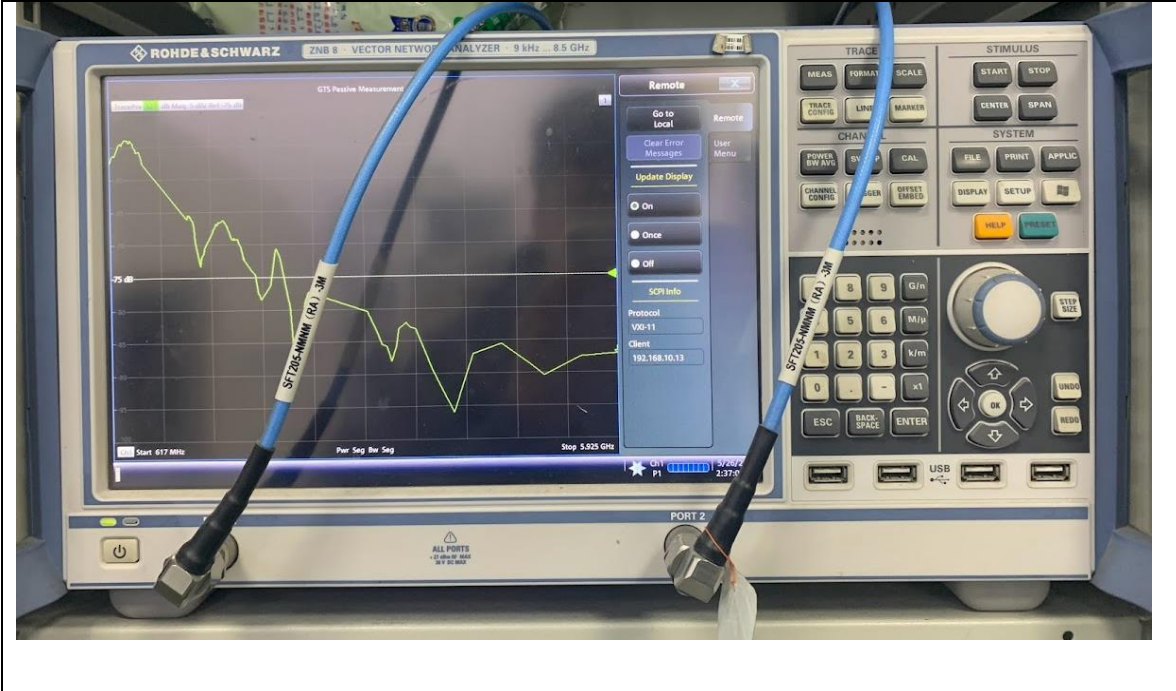

Antenna Location

Test Environment, list of calibrated test equipment

Test Environment: R&S ZVB 8

Test Environment: GTS-RZ1800

Last Calibration date: 2022/09/07

Next Calibration date: 2023/09/07