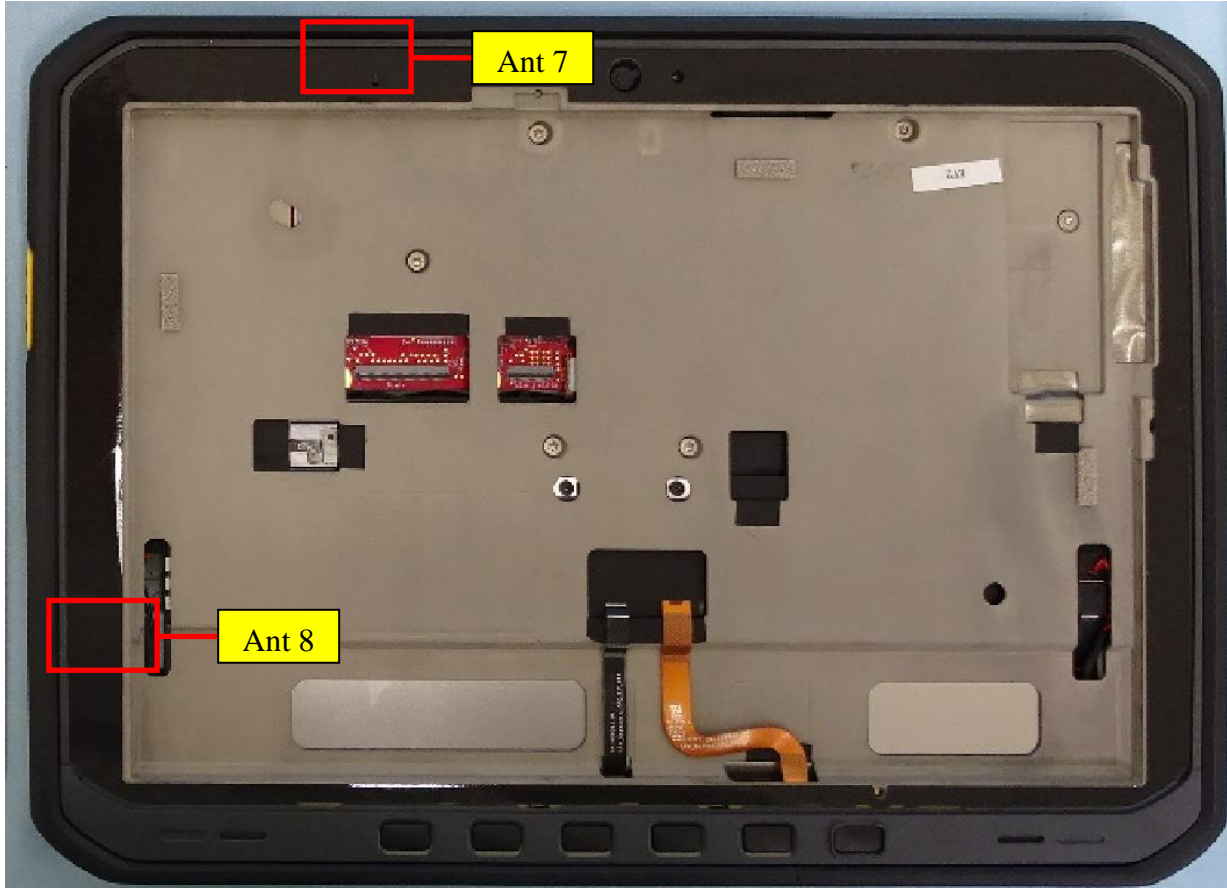

Antenna Location

Test Environment, list of calibrated test equipment

Test Environment: R&S ZVB 8

Test Environment: GTS-RZ1800

Last Calibration date: 2022/09/07

Next Calibration date: 2023/09/07