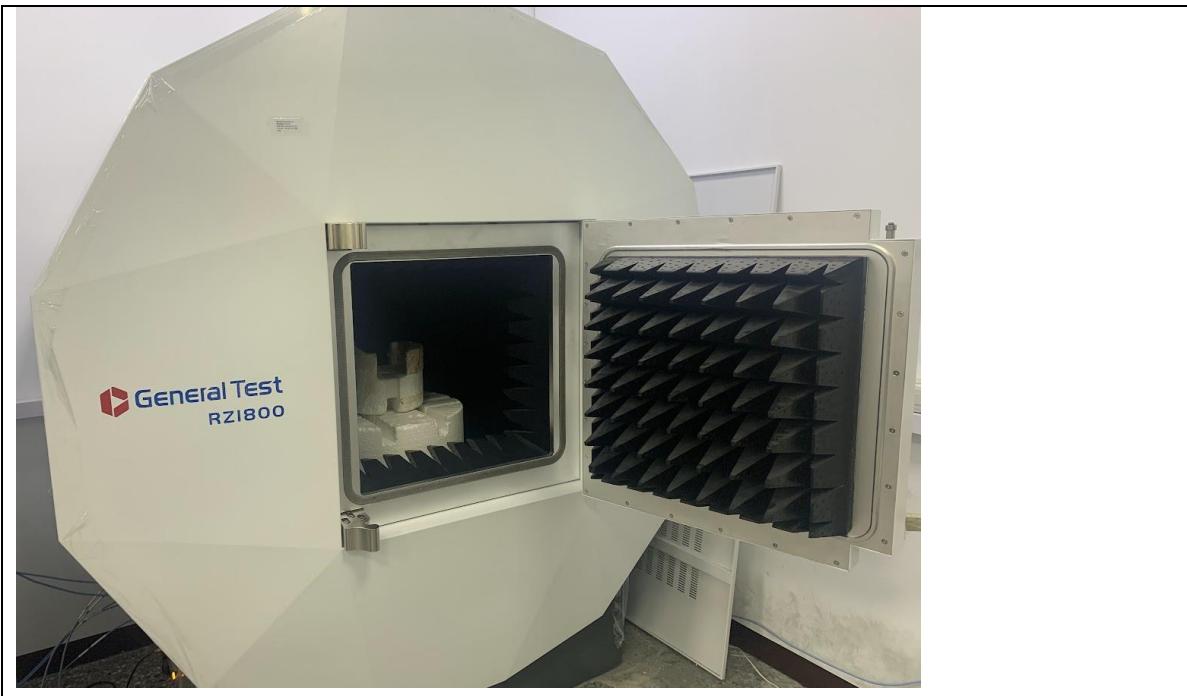

Antenna Location

Test Environment, list of calibrated test equipment

Test Environment: R&S ZVB 8

Test Environment: GTS-RZ1800

Last Calibration date: 2022/09/07

Next Calibration date: 2023/09/07