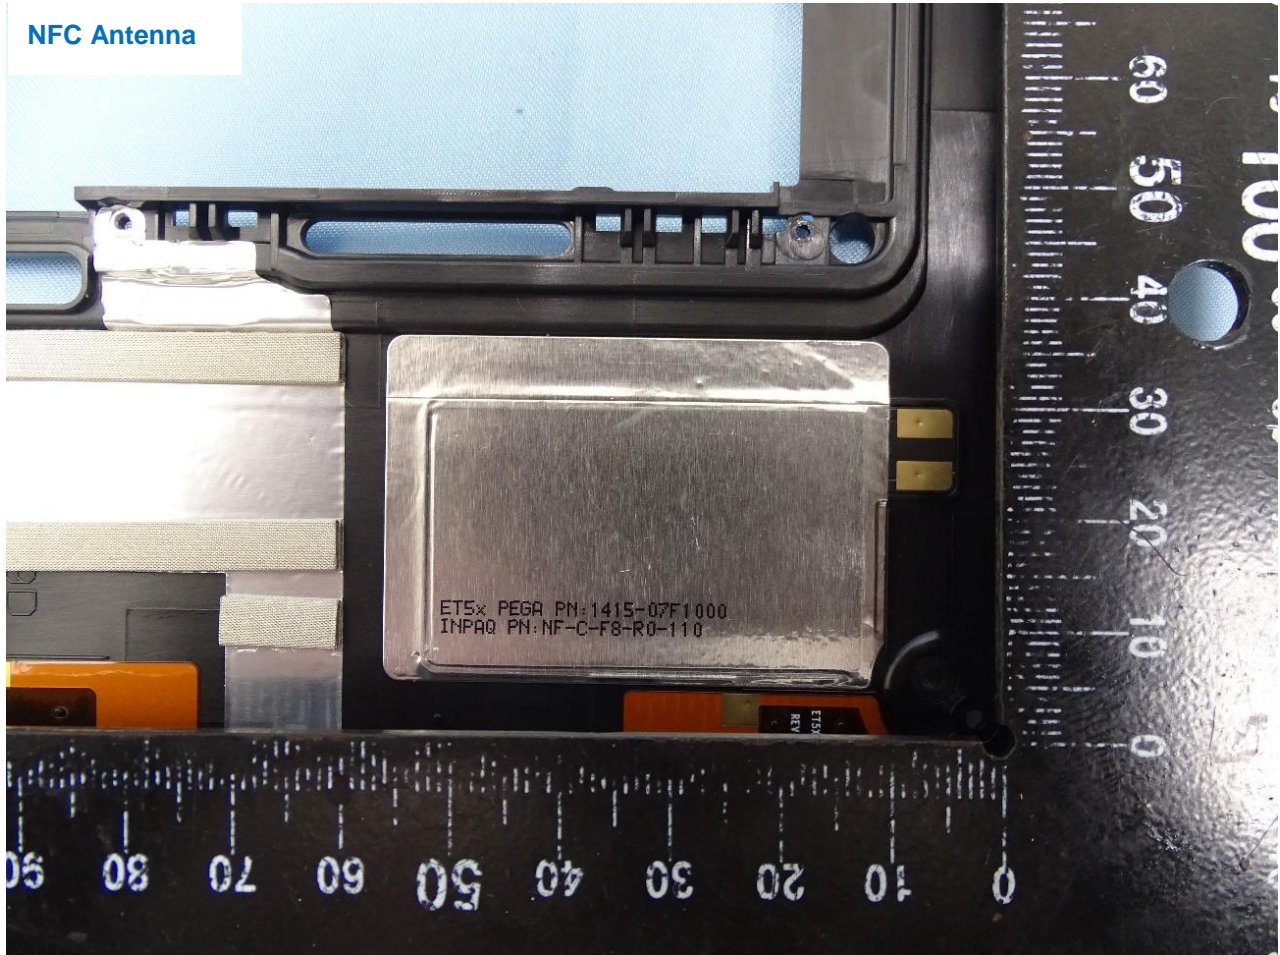

Brand Name: Zebra / Model Name: ET56ET

Brand Name: Zebra / Model Name: ET56ET

Brand Name: Zebra / Model Name: ET56ET

GPS Antenna

————THE END————