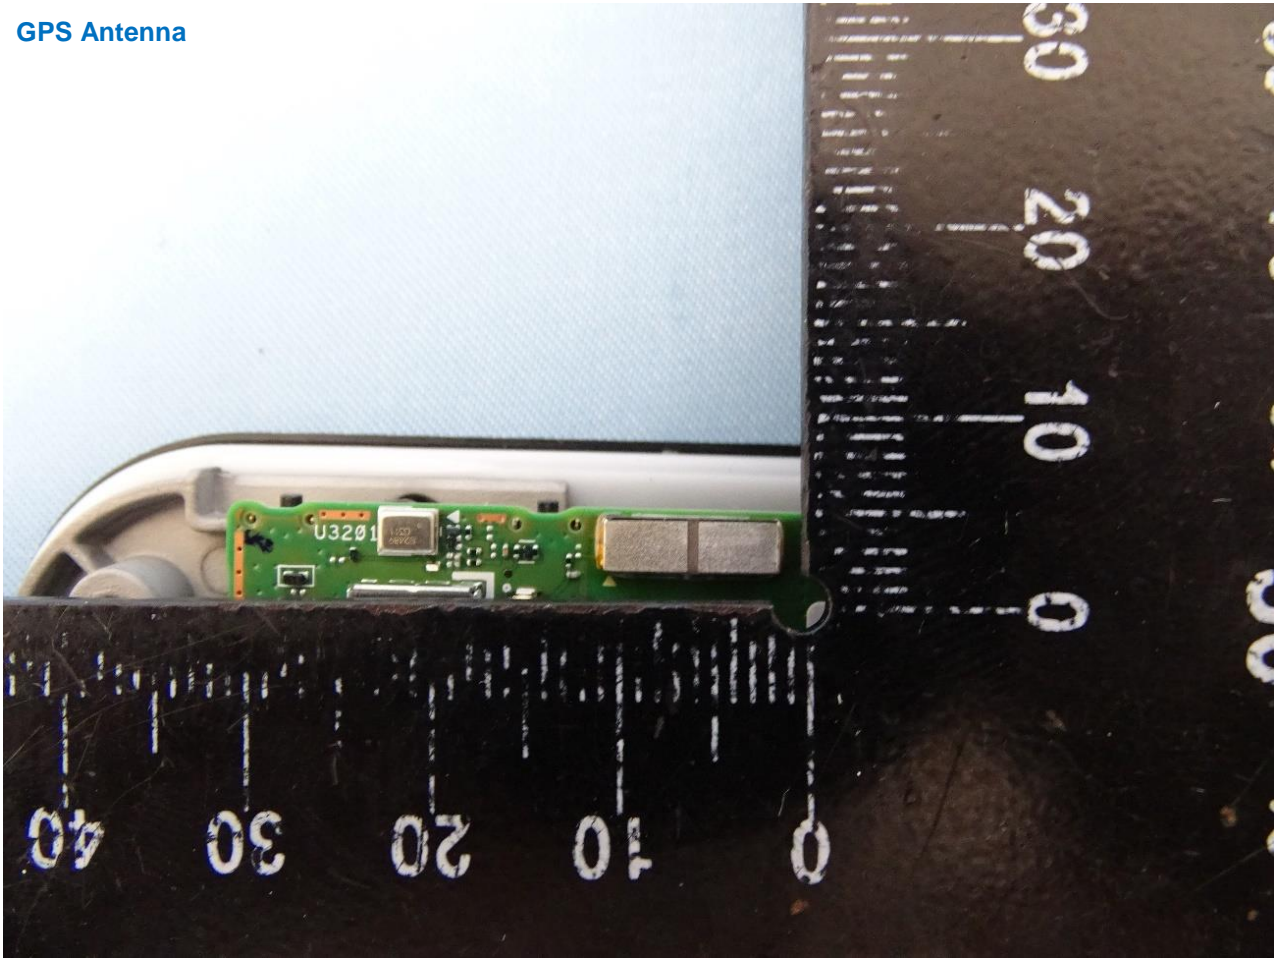

Brand Name: Zebra / Model Name: ET56ET

Brand Name: Zebra / Model Name: ET56ET

Brand Name: Zebra / Model Name: ET56ET

GPS Antenna

————THE END————