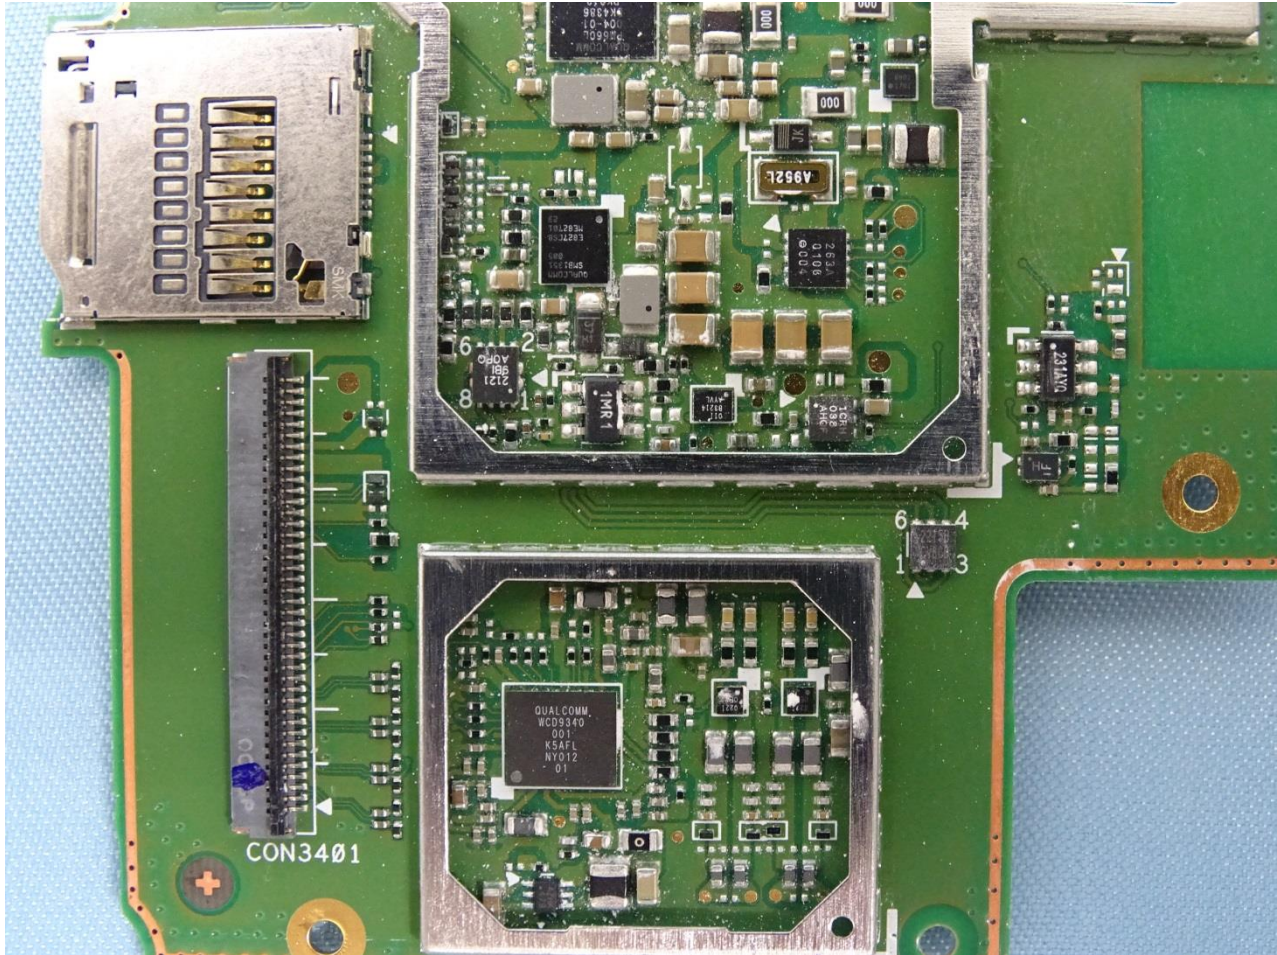

Brand Name: Zebra / Model Name: ET56ET

Brand Name: Zebra / Model Name: ET56ET

Brand Name: Zebra / Model Name: ET56ET

Brand Name: Zebra / Model Name: ET56ET

Brand Name: Zebra / Model Name: ET56ET

Brand Name: Zebra / Model Name: ET56ET

Brand Name: Zebra / Model Name: ET56ET

WWAN Main Antenna

Brand Name: Zebra / Model Name: ET56ET

WWAN Aux. Antenna

Brand Name: Zebra / Model Name: ET56ET

WLAN Main Antenna & Bluetooth Antenna

Brand Name: Zebra / Model Name: ET56ET