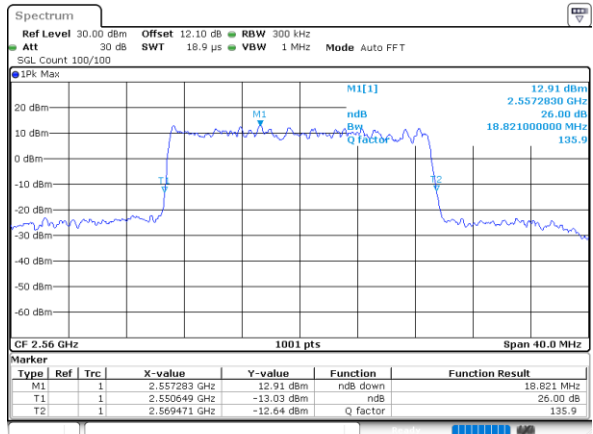

Lowest Channel / 20MHz / QPSK

Date: 18_AUG.2020 06:32:13

Lowest Channel / 20MHz / 16QAM

Date: 18_AUG.2020 06:32:43

Middle Channel / 20MHz / QPSK

Date: 18_AUG.2020 06:37:39

Middle Channel / 20MHz / 16QAM

Date: 18_AUG.2020 06:37:51

Highest Channel / 20MHz / QPSK

Date: 18_AUG.2020 06:40:04

Highest Channel / 20MHz / 16QAM

Date: 18_AUG.2020 06:40:16

LTE Band 7

Lowest Channel / 5MHz / 64QAM

Date: 4,SEP,2020 21:29:04

Lowest Channel / 10MHz / 64QAM