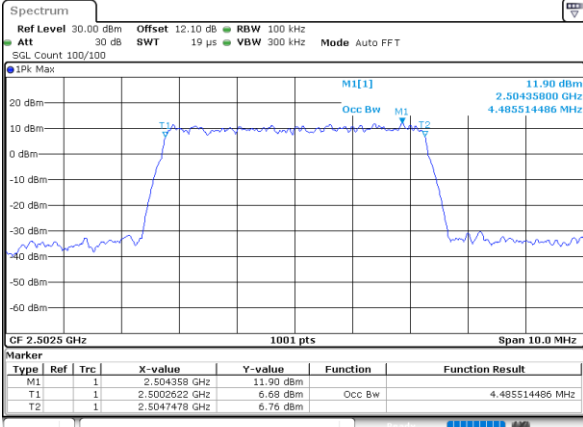

Highest Channel / 20MHz / QPSK

Date: 18_AUG.2020 06:39:41

Highest Channel / 20MHz / 16QAM

Date: 18_AUG.2020 06:39:52

LTE Band 7

Lowest Channel / 5MHz / 64QAM

Date: 4,SEP,2020 21:28:53

Lowest Channel / 10MHz / 64QAM

Date: 4,SEP,2020 21:35:11

Middle Channel / 5MHz / 64QAM

Date: 4,SEP,2020 21:31:26

Middle Channel / 10MHz / 64QAM

Date: 4,SEP,2020 21:37:44

Highest Channel / 5MHz / 64QAM

Date: 4,SEP,2020 21:32:38

Highest Channel / 10MHz / 64QAM