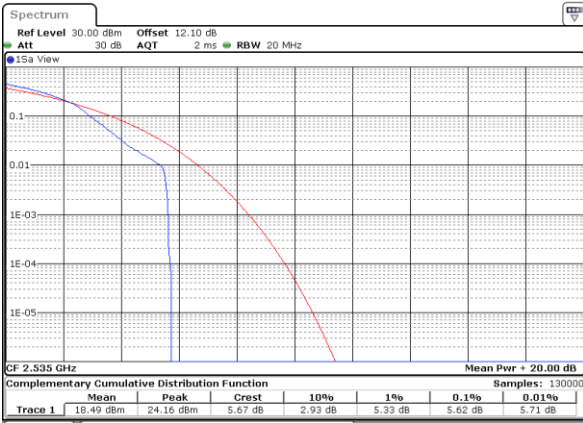

LTE Band 7 / 20MHz / QPSK

Lowest Channel / 1RB

Date: 18_AUG.2020 06:46:00

Lowest Channel / Full RB

Date: 18_AUG.2020 06:46:09

Middle Channel / 1RB

Date: 18_AUG.2020 06:46:19

Middle Channel / Full RB

Date: 18_AUG.2020 06:46:28

Highest Channel / 1RB

Date: 18_AUG.2020 06:46:38

Highest Channel / Full RB

Date: 18_AUG.2020 06:46:48

LTE Band 7 / 20MHz / 16QAM

Lowest Channel / 1RB

Date: 18_AUG.2020 07:38:09

Lowest Channel / Full RB

Date: 18_AUG.2020 06:45:11

Middle Channel / 1RB

Date: 18_AUG.2020 06:45:21

Middle Channel / Full RB

Date: 18_AUG.2020 06:45:30

Highest Channel / 1RB

Date: 18_AUG.2020 06:45:40