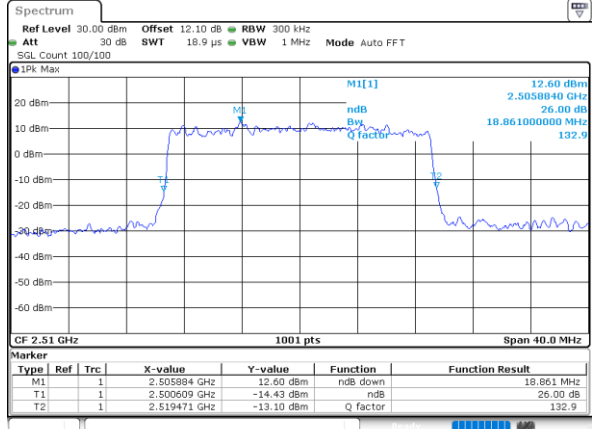

Lowest Channel / 20MHz / 16QAM

Date: 18_AUG.2020 06:32:43