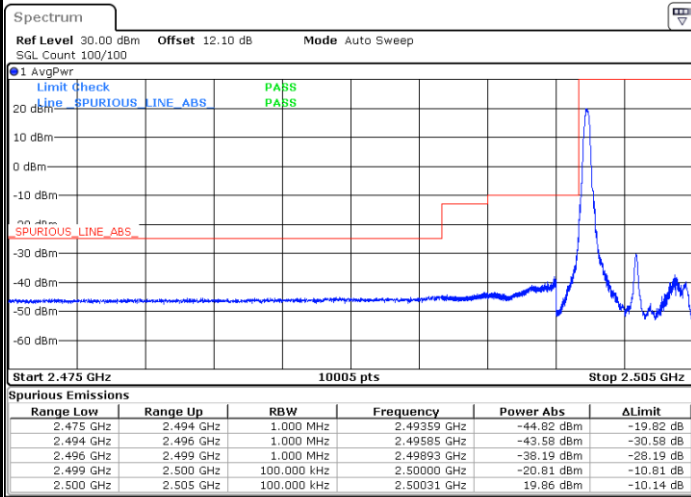

Highest Channel / 20MHz / QPSK

Date: 18_AUG.2020 06:39:41

Highest Channel / 20MHz / 16QAM

Date: 18_AUG.2020 06:39:52

LTE Band 7

Lowest Channel / 5MHz / 64QAM

Date: 4,SEP,2020 21:28:53

Lowest Channel / 10MHz / 64QAM

Date: 4,SEP,2020 21:35:11

Middle Channel / 5MHz / 64QAM

Date: 4,SEP,2020 21:31:26

Middle Channel / 10MHz / 64QAM

Date: 4,SEP,2020 21:37:44

Highest Channel / 5MHz / 64QAM

Date: 4,SEP,2020 21:32:38

Highest Channel / 10MHz / 64QAM

Date: 4,SEP,2020 21:37:56

LTE Band 7

Lowest Channel / 15MHz / 64QAM

Lowest Channel / 20MHz / 64QAM

Middle Channel / 15MHz / 64QAM

Middle Channel / 20MHz / 64QAM

Highest Channel / 15MHz / 64QAM

Highest Channel / 20MHz / 64QAM

Conducted Band Edge

LTE Band 7 / 5MHz / QPSK

Lowest Band Edge / 1 RB

Highest Band Edge / 1 RB

Lowest Band Edge / Full RB

Highest Band Edge / Full RB

LTE Band 7 / 5MHz / 16QAM

Lowest Band Edge / 1 RB