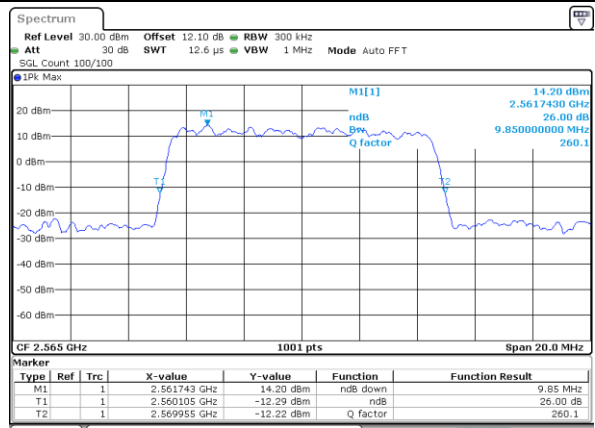

Highest Channel / 20MHz / QPSK

Date: 18_AUG.2020 06:40:04

Highest Channel / 20MHz / 16QAM

Date: 18_AUG.2020 06:40:16

LTE Band 7

Lowest Channel / 5MHz / 64QAM

Date: 4,SEP,2020 21:29:04

Lowest Channel / 10MHz / 64QAM

Date: 4,SEP,2020 21:35:23

Middle Channel / 5MHz / 64QAM

Date: 4,SEP,2020 21:31:37

Middle Channel / 10MHz / 64QAM

Date: 4,SEP,2020 21:37:55

Highest Channel / 5MHz / 64QAM

Date: 4,SEP,2020 21:32:49

Highest Channel / 10MHz / 64QAM

Date: 4,SEP,2020 21:39:07

LTE Band 7

Lowest Channel / 15MHz / 64QAM

Date: 4,SEP,2020 21:41:41

Lowest Channel / 20MHz / 64QAM

Date: 4,SEP,2020 21:48:00

Middle Channel / 15MHz / 64QAM

Date: 4,SEP,2020 21:44:15