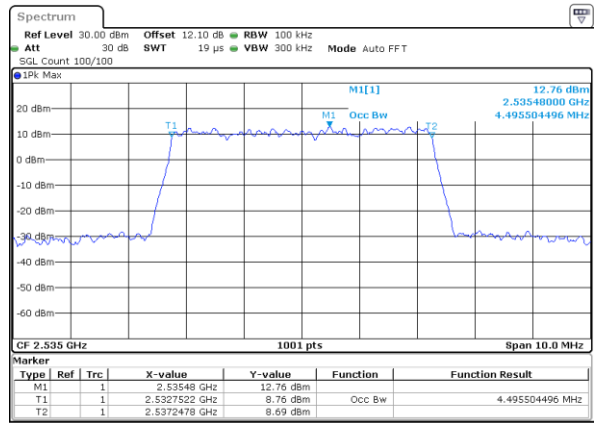

Middle Channel / 20MHz / 64QAM

Date: 4,SEP,2020 21:50:33

Highest Channel / 15MHz / 64QAM

Date: 4,SEP,2020 21:45:26

Highest Channel / 20MHz / 64QAM

Date: 4,SEP,2020 21:51:45

Occupied Bandwidth

Mode	LTE Band 7 : 99%OBW(MHz)											
BW	1.4MHz		3MHz		5MHz		10MHz		15MHz		20MHz	
Mod.	QPSK	16QAM	QPSK	16QAM	QPSK	16QAM	QPSK	16QAM	QPSK	16QAM	QPSK	16QAM
Lowest CH	-	-	-	-	4.50	4.50	9.01	9.07	13.43	13.46	17.78	17.86
Middle CH	-	-	-	-	4.52	4.50	8.97	9.03	13.43	13.46	17.86	17.82
Highest CH	-	-	-	-	4.51	4.50	9.03	9.05	13.49	13.46	17.90	17.90
Mode	LTE Band 7 : 99%OBW(MHz)											
BW	1.4MHz		3MHz		5MHz		10MHz		15MHz		20MHz	
Mod.	64QAM		64QAM		64QAM		64QAM		64QAM		64QAM	
Lowest CH	-	-	-	-	4.49	-	8.95	-	13.43	-	17.78	-
Middle CH	-	-	-	-	4.50	-	9.05	-	13.43	-	17.90	-
Highest CH	-	-	-	-	4.51	-	9.07	-	13.49	-	17.82	-

LTE Band 7

Lowest Channel / 5MHz / QPSK

Date: 18_AUG.2020 05:54:06

Lowest Channel / 5MHz / 16QAM

Date: 18_AUG.2020 05:54:18

Middle Channel / 5MHz / QPSK

Date: 18_AUG.2020 05:59:15

Middle Channel / 5MHz / 16QAM

Date: 18_AUG.2020 05:59:26

Highest Channel / 5MHz / QPSK

Date: 18_AUG.2020 06:01:39

Highest Channel / 5MHz / 16QAM

Date: 18_AUG.2020 06:01:51

LTE Band 7

Lowest Channel / 10MHz / QPSK

Date: 18_AUG.2020 06:10:47