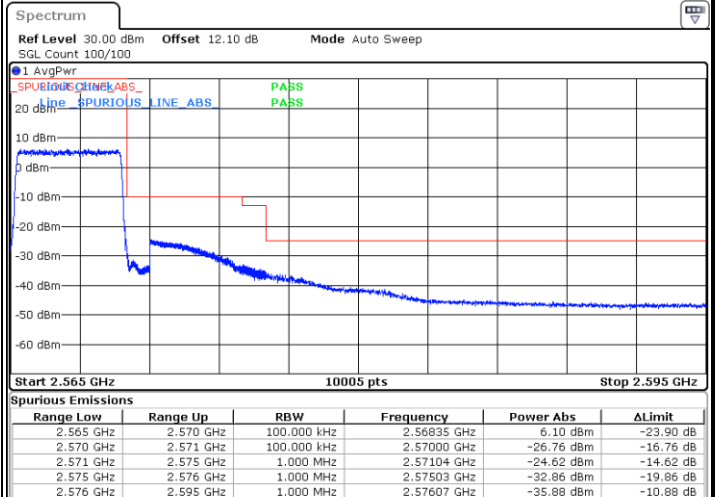

Date: 4,SEP,2020 21:37:56

LTE Band 7

Lowest Channel / 15MHz / 64QAM

Lowest Channel / 20MHz / 64QAM

Middle Channel / 15MHz / 64QAM

Middle Channel / 20MHz / 64QAM

Highest Channel / 15MHz / 64QAM

Highest Channel / 20MHz / 64QAM

Conducted Band Edge

LTE Band 7 / 5MHz / QPSK

Lowest Band Edge / 1 RB

Highest Band Edge / 1 RB

Lowest Band Edge / Full RB

Highest Band Edge / Full RB

LTE Band 7 / 5MHz / 16QAM

Lowest Band Edge / 1 RB

Date: 18.AUG.2020 05:56:03

Highest Band Edge / 1 RB

Date: 18.AUG.2020 06:03:34

Lowest Band Edge / Full RB

Date: 18.AUG.2020 05:57:24

Highest Band Edge / Full RB

Date: 18.AUG.2020 06:04:55