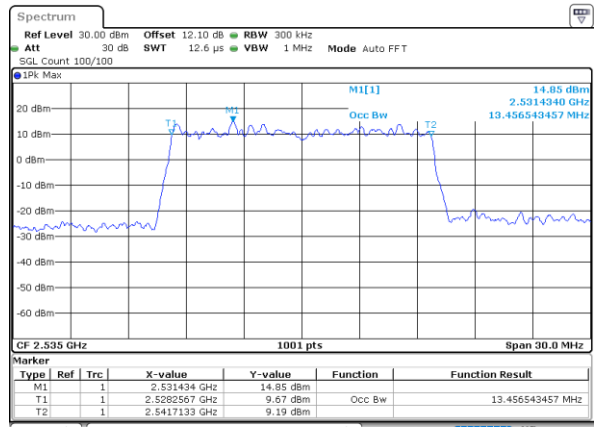

Highest Channel / 10MHz / 16QAM

Date: 18_AUG.2020 06:14:29

LTE Band 7

Lowest Channel / 15MHz / QPSK

Date: 18_AUG.2020 06:19:26

Lowest Channel / 15MHz / 16QAM

Date: 18_AUG.2020 06:19:38

Middle Channel / 15MHz / QPSK

Date: 18_AUG.2020 06:24:05

Middle Channel / 15MHz / 16QAM

Date: 18_AUG.2020 06:24:46

Highest Channel / 15MHz / QPSK

Date: 18_AUG.2020 06:26:59

Highest Channel / 15MHz / 16QAM

Date: 18_AUG.2020 06:27:10

LTE Band 7