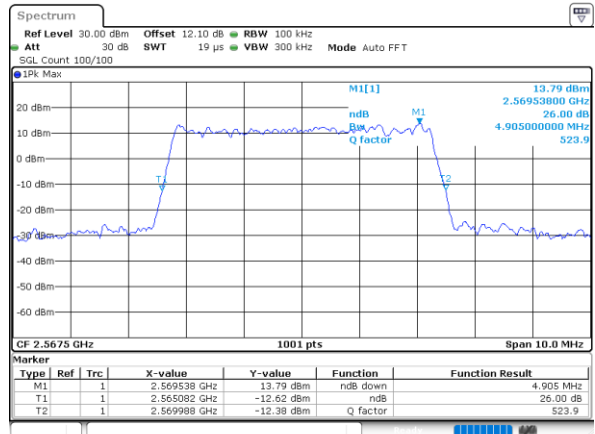

Mode	LTE Band 7 : 26dB BW(MHz)											
BW	1.4MHz		3MHz		5MHz		10MHz		15MHz		20MHz	
Mod.	QPSK	16QAM	QPSK	16QAM	QPSK	16QAM	QPSK	16QAM	QPSK	16QAM	QPSK	16QAM
Lowest CH	-	-	-	-	4.94	4.89	9.71	9.75	14.63	14.27	19.18	18.86
Middle CH	-	-	-	-	4.94	4.86	9.77	9.85	14.09	14.54	19.18	18.74
Highest CH	-	-	-	-	4.95	4.91	9.81	9.71	14.27	14.69	19.22	18.82
Mode	LTE Band 7 : 26dB BW(MHz)											
BW	1.4MHz		3MHz		5MHz		10MHz		15MHz		20MHz	
Mod.	64QAM		64QAM		64QAM		64QAM		64QAM		64QAM	
Lowest CH	-	-	-	-	4.91	-	9.83	-	14.48	-	18.78	-
Middle CH	-	-	-	-	4.91	-	9.79	-	14.48	-	18.98	-
Highest CH	-	-	-	-	4.90	-	9.85	-	14.24	-	18.62	-

LTE Band 7

Lowest Channel / 5MHz / QPSK

Date: 18_AUG.2020 05:54:30

Lowest Channel / 5MHz / 16QAM

Date: 18_AUG.2020 05:54:42

Middle Channel / 5MHz / QPSK

Date: 18_AUG.2020 05:59:38

Middle Channel / 5MHz / 16QAM

Date: 18_AUG.2020 05:59:49

Highest Channel / 5MHz / QPSK

Date: 18_AUG.2020 06:02:02

Highest Channel / 5MHz / 16QAM

Date: 18_AUG.2020 06:02:14

LTE Band 7

Lowest Channel / 10MHz / QPSK

Date: 18_AUG.2020 06:07:10