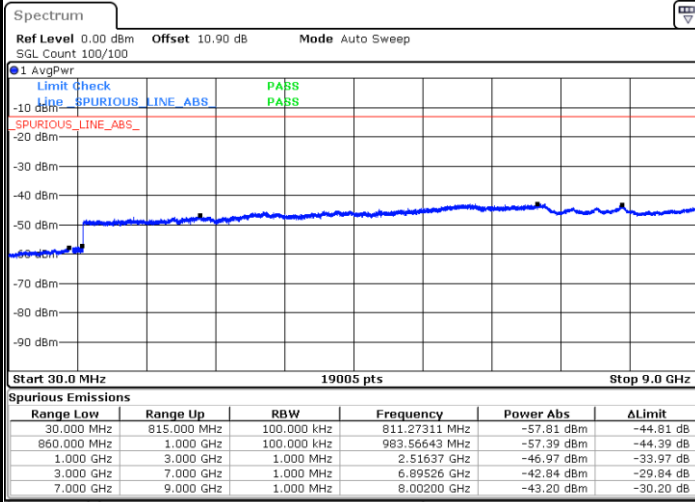

Highest Channel / 64QAM

Date: 4.SEP.2020 20:43:09

LTE Band 5 / 3MHz

Lowest Channel / 64QAM

Middle Channel / 64QAM

Highest Channel / 64QAM

Highest Channel / 64QAM

LTE Band 5 / 5MHz

Lowest Channel / 64QAM

Middle Channel / 64QAM

Date: 4.SEP.2020 19:55:55

Date: 4.SEP.2020 19:57:02

Highest Channel / 64QAM

Date: 4.SEP.2020 20:01:30

LTE Band 5 / 10MHz

Lowest Channel / 64QAM

Middle Channel / 64QAM

Date: 4.SEP.2020 20:05:59

Date: 4.SEP.2020 20:07:06

Highest Channel / 64QAM

Date: 4.SEP.2020 20:11:35

Frequency Stability

Test Conditions		LTE Band 5 (QPSK) / Middle Channel	Limit
Temperature (°C)	Voltage (Volt)	BW 10MHz	2.5ppm
		Deviation (ppm)	Result
50	Normal Voltage	0.0055	PASS
40	Normal Voltage	0.0019	
30	Normal Voltage	0.0094	
20(Ref.)	Normal Voltage	0.0000	
10	Normal Voltage	0.0151	
0	Normal Voltage	0.0026	
-10	Normal Voltage	0.0042	
-20	Normal Voltage	0.0071	
-30	Normal Voltage	0.0027	
20	Maximum Voltage	0.0012	
20	Normal Voltage	0.0000	
20	Battery End Point	0.0030	

Note:

1. Normal Voltage =3.8 V. ; Battery End Point (BEP) =3.5 V. ; Maximum Voltage =4.4 V.
2. The frequency fundamental emissions stay within the authorized frequency block.

LTE Band 7

Peak-to-Average Ratio