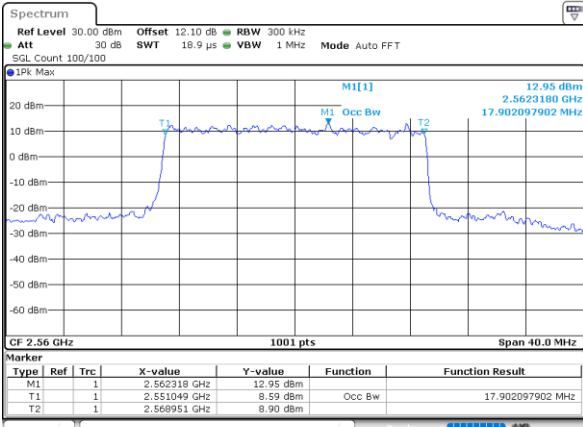

Lowest Channel / 20MHz / QPSK

Date: 18_AUG.2020 06:32:07

Lowest Channel / 20MHz / 16QAM

Date: 18_AUG.2020 06:32:19

Middle Channel / 20MHz / QPSK

Date: 18_AUG.2020 06:37:16

Middle Channel / 20MHz / 16QAM

Date: 18_AUG.2020 06:37:28

Highest Channel / 20MHz / QPSK

Date: 18_AUG.2020 06:39:41

Highest Channel / 20MHz / 16QAM

Date: 18_AUG.2020 06:39:52

LTE Band 7

Lowest Channel / 5MHz / 64QAM

Date: 4,SEP,2020 21:28:53

Lowest Channel / 10MHz / 64QAM