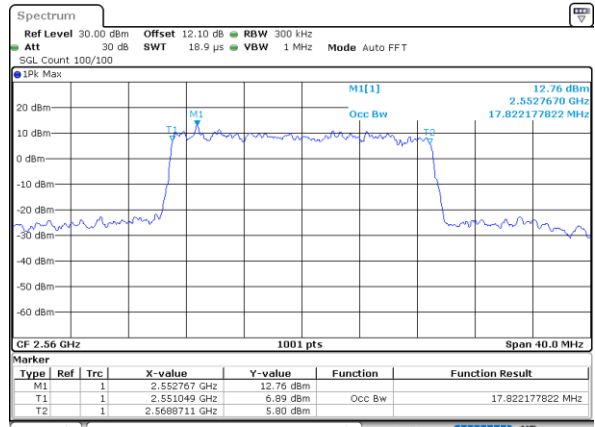

Date: 4,SEP,2020 21:37:56

LTE Band 7

Lowest Channel / 15MHz / 64QAM

Lowest Channel / 20MHz / 64QAM

Middle Channel / 15MHz / 64QAM

Middle Channel / 20MHz / 64QAM

Highest Channel / 15MHz / 64QAM

Highest Channel / 20MHz / 64QAM

Conducted Band Edge

LTE Band 7 / 5MHz / QPSK

Lowest Band Edge / 1 RB

Highest Band Edge / 1 RB

Lowest Band Edge / Full RB

Highest Band Edge / Full RB

LTE Band 7 / 5MHz / 16QAM

Lowest Band Edge / 1 RB