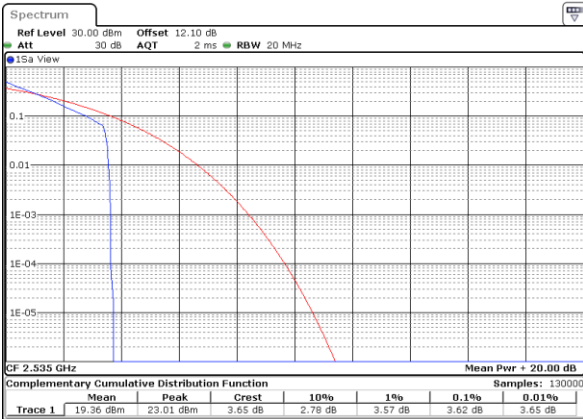

Note:

1. Normal Voltage =3.8 V. ; Battery End Point (BEP) =3.5 V. ; Maximum Voltage =4.4 V.
2. The frequency fundamental emissions stay within the authorized frequency block.

LTE Band 7

Peak-to-Average Ratio

LTE Band 7 / 20MHz / QPSK

Lowest Channel / 1RB

Date: 18_AUG.2020 06:46:00

Lowest Channel / Full RB

Date: 18_AUG.2020 06:46:09

Middle Channel / 1RB

Date: 18_AUG.2020 06:46:19

Middle Channel / Full RB

Date: 18_AUG.2020 06:46:28

Highest Channel / 1RB

Date: 18_AUG.2020 06:46:38

Highest Channel / Full RB

Date: 18_AUG.2020 06:46:48

LTE Band 7 / 20MHz / 16QAM

Lowest Channel / 1RB

Date: 18_AUG.2020 07:38:09