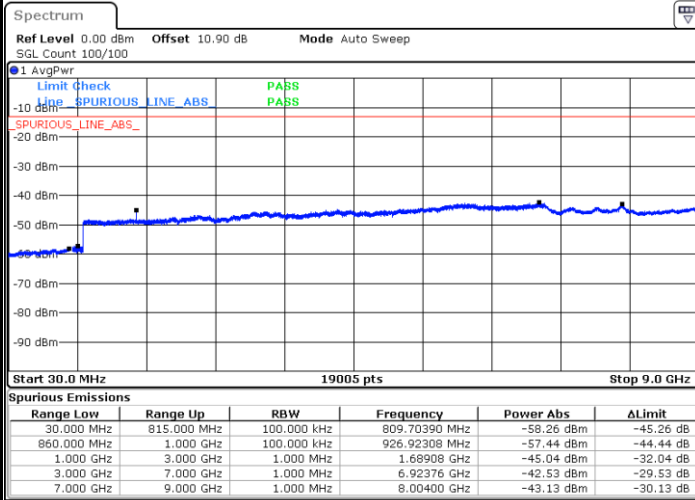

LTE Band 5 / 5MHz

Highest Channel / QPSK

Date: 18.AUG.2020 05:06:47

Highest Channel / 16QAM

Date: 18.AUG.2020 05:07:32

LTE Band 5 / 10MHz

Lowest Channel / QPSK

Date: 18.AUG.2020 05:18:46

Lowest Channel / 16QAM

Date: 18.AUG.2020 05:19:31

LTE Band 5 / 10MHz

Middle Channel / QPSK

Middle Channel / 16QAM

Date: 18.AUG.2020 05:21:01

Date: 18.AUG.2020 05:21:45

Highest Channel / QPSK

Highest Channel / 16QAM

Date: 18.AUG.2020 05:29:57

Date: 18.AUG.2020 05:30:42

LTE Band 5 / 1.4MHz

Lowest Channel / 64QAM

Middle Channel / 64QAM

Date: 4.SEP.2020 20:37:33

Date: 4.SEP.2020 20:38:41