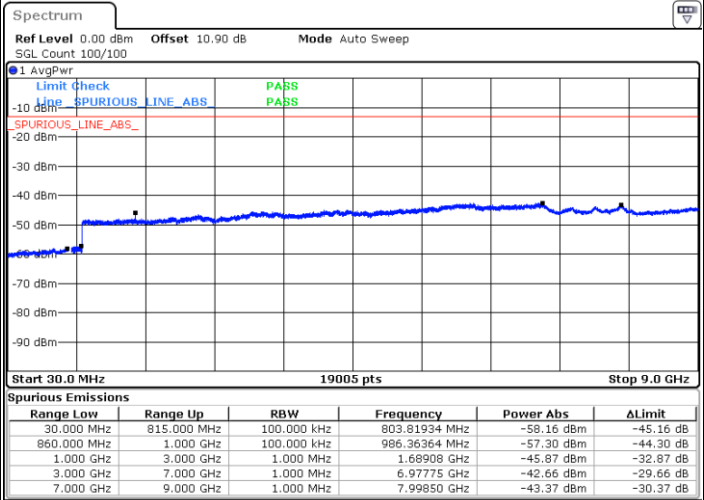

LTE Band 5 / 5MHz

Highest Channel / QPSK

Date: 18.AUG.2020 05:06:47

Highest Channel / 16QAM

Date: 18.AUG.2020 05:07:32

LTE Band 5 / 10MHz

Lowest Channel / QPSK

Date: 18.AUG.2020 05:18:46

Lowest Channel / 16QAM

Date: 18.AUG.2020 05:19:31

LTE Band 5 / 10MHz

Middle Channel / QPSK

Middle Channel / 16QAM

Date: 18.AUG.2020 05:21:01

Date: 18.AUG.2020 05:21:45

Highest Channel / QPSK

Highest Channel / 16QAM

Date: 18.AUG.2020 05:29:57

Date: 18.AUG.2020 05:30:42

LTE Band 5 / 1.4MHz

Lowest Channel / 64QAM

Middle Channel / 64QAM

Date: 4.SEP.2020 20:37:33

Date: 4.SEP.2020 20:38:41