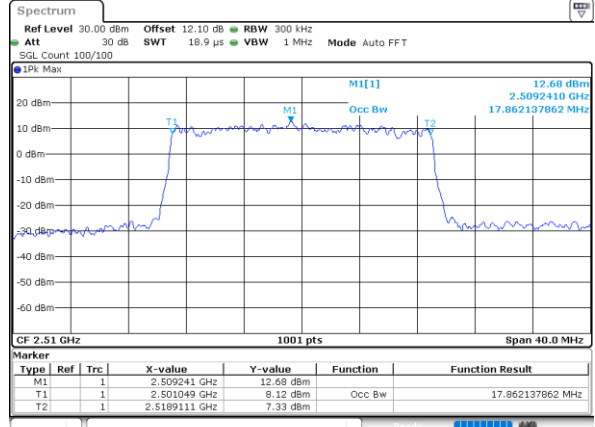

Lowest Channel / 20MHz / 16QAM

Date: 18_AUG.2020 06:32:19