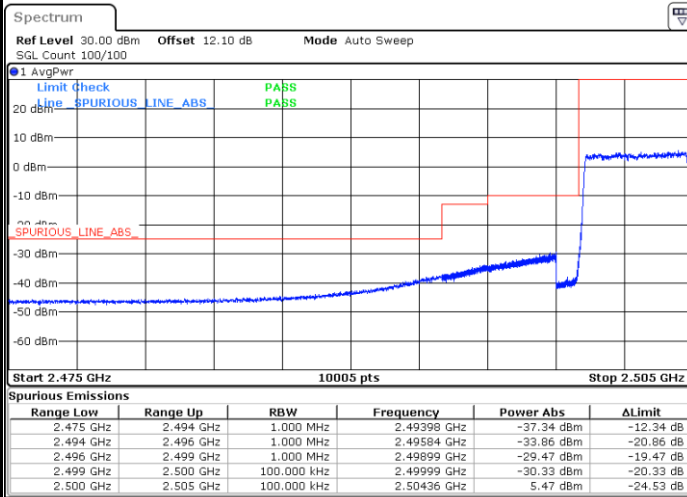

Date: 4,SEP,2020 21:37:56

LTE Band 7

Lowest Channel / 15MHz / 64QAM

Lowest Channel / 20MHz / 64QAM

Middle Channel / 15MHz / 64QAM

Middle Channel / 20MHz / 64QAM

Highest Channel / 15MHz / 64QAM

Highest Channel / 20MHz / 64QAM

Conducted Band Edge

LTE Band 7 / 5MHz / QPSK

Lowest Band Edge / 1 RB

Highest Band Edge / 1 RB

Lowest Band Edge / Full RB

Highest Band Edge / Full RB

LTE Band 7 / 5MHz / 16QAM

Lowest Band Edge / 1 RB

Date: 18.AUG.2020 05:56:03

Highest Band Edge / 1 RB

Date: 18.AUG.2020 06:03:34

Lowest Band Edge / Full RB

Date: 18.AUG.2020 05:57:24

Highest Band Edge / Full RB

Date: 18.AUG.2020 06:04:55