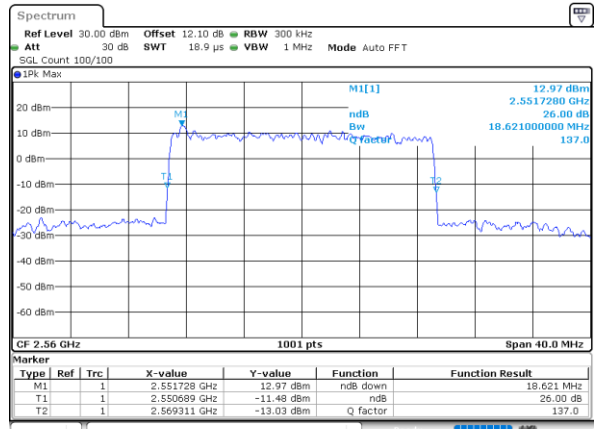

Date: 4,SEP,2020 21:39:07

LTE Band 7

Lowest Channel / 15MHz / 64QAM

Date: 4,SEP,2020 21:41:41

Lowest Channel / 20MHz / 64QAM

Date: 4,SEP,2020 21:48:00

Middle Channel / 15MHz / 64QAM

Date: 4,SEP,2020 21:44:15

Middle Channel / 20MHz / 64QAM

Date: 4,SEP,2020 21:50:33

Highest Channel / 15MHz / 64QAM

Date: 4,SEP,2020 21:45:26

Highest Channel / 20MHz / 64QAM

Date: 4,SEP,2020 21:51:45

Occupied Bandwidth

Mode	LTE Band 7 : 99%OBW(MHz)											
BW	1.4MHz		3MHz		5MHz		10MHz		15MHz		20MHz	
Mod.	QPSK	16QAM	QPSK	16QAM	QPSK	16QAM	QPSK	16QAM	QPSK	16QAM	QPSK	16QAM
Lowest CH	-	-	-	-	4.50	4.50	9.01	9.07	13.43	13.46	17.78	17.86
Middle CH	-	-	-	-	4.52	4.50	8.97	9.03	13.43	13.46	17.86	17.82
Highest CH	-	-	-	-	4.51	4.50	9.03	9.05	13.49	13.46	17.90	17.90
Mode	LTE Band 7 : 99%OBW(MHz)											
BW	1.4MHz		3MHz		5MHz		10MHz		15MHz		20MHz	
Mod.	64QAM		64QAM		64QAM		64QAM		64QAM		64QAM	
Lowest CH	-	-	-	-	4.49	-	8.95	-	13.43	-	17.78	-
Middle CH	-	-	-	-	4.50	-	9.05	-	13.43	-	17.90	-
Highest CH	-	-	-	-	4.51	-	9.07	-	13.49	-	17.82	-

LTE Band 7

Lowest Channel / 5MHz / QPSK

Date: 18_AUG.2020 05:54:06

Lowest Channel / 5MHz / 16QAM

Date: 18_AUG.2020 05:54:18

Middle Channel / 5MHz / QPSK

Date: 18_AUG.2020 05:59:15

Middle Channel / 5MHz / 16QAM