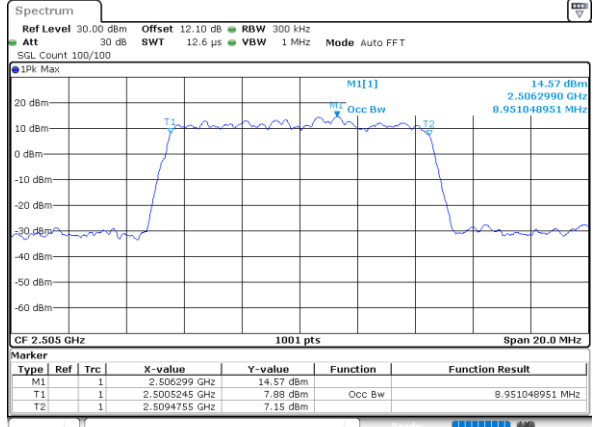

Highest Channel / 20MHz / QPSK

Date: 18_AUG.2020 06:39:41

Highest Channel / 20MHz / 16QAM

Date: 18_AUG.2020 06:39:52

LTE Band 7

Lowest Channel / 5MHz / 64QAM

Date: 4,SEP,2020 21:28:53

Lowest Channel / 10MHz / 64QAM

Date: 4,SEP,2020 21:35:11

Middle Channel / 5MHz / 64QAM

Date: 4,SEP,2020 21:31:26

Middle Channel / 10MHz / 64QAM

Date: 4,SEP,2020 21:37:44

Highest Channel / 5MHz / 64QAM

Date: 4,SEP,2020 21:32:38

Highest Channel / 10MHz / 64QAM