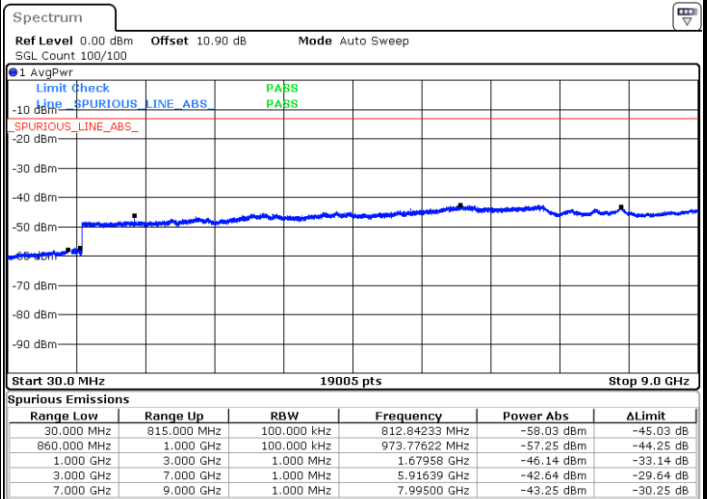

LTE Band 5 / 5MHz

Highest Channel / QPSK

Date: 18.AUG.2020 05:06:47

Highest Channel / 16QAM

Date: 18.AUG.2020 05:07:32

LTE Band 5 / 10MHz

Lowest Channel / QPSK

Date: 18.AUG.2020 05:18:46

Lowest Channel / 16QAM

Date: 18.AUG.2020 05:19:31

LTE Band 5 / 10MHz

Middle Channel / QPSK

Middle Channel / 16QAM

Date: 18.AUG.2020 05:21:01

Date: 18.AUG.2020 05:21:45

Highest Channel / QPSK

Highest Channel / 16QAM

Date: 18.AUG.2020 05:29:57

Date: 18.AUG.2020 05:30:42

LTE Band 5 / 1.4MHz

Lowest Channel / 64QAM

Middle Channel / 64QAM

Date: 4.SEP.2020 20:37:33

Date: 4.SEP.2020 20:38:41

Highest Channel / 64QAM

Date: 4.SEP.2020 20:43:09

LTE Band 5 / 3MHz

Lowest Channel / 64QAM

Middle Channel / 64QAM

Highest Channel / 64QAM

Highest Channel / 64QAM

LTE Band 5 / 5MHz