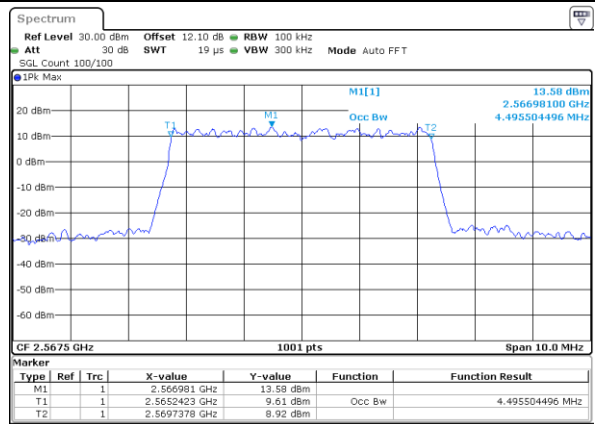

LTE Band 7

Lowest Channel / 5MHz / QPSK

Date: 18_AUG.2020 05:54:06

Lowest Channel / 5MHz / 16QAM

Date: 18_AUG.2020 05:54:18

Middle Channel / 5MHz / QPSK

Date: 18_AUG.2020 05:59:15

Middle Channel / 5MHz / 16QAM

Date: 18_AUG.2020 05:59:26

Highest Channel / 5MHz / QPSK

Date: 18_AUG.2020 06:01:39

Highest Channel / 5MHz / 16QAM

Date: 18_AUG.2020 06:01:51

LTE Band 7

Lowest Channel / 10MHz / QPSK

Date: 18_AUG.2020 06:10:47