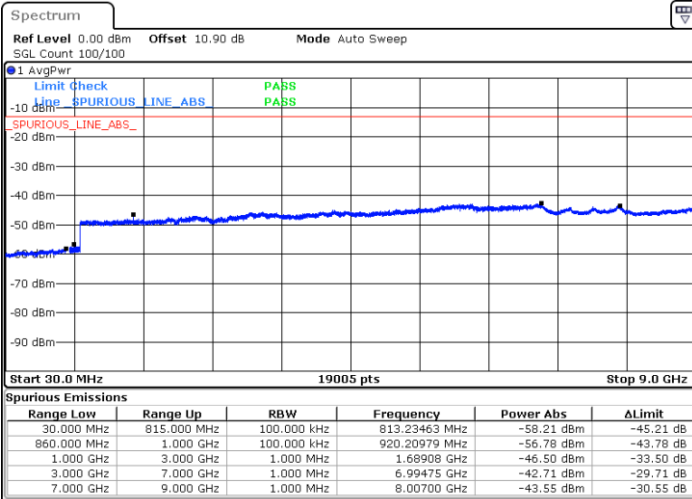

Highest Channel / 64QAM

Date: 4.SEP.2020 20:43:09

LTE Band 5 / 3MHz

Lowest Channel / 64QAM

Middle Channel / 64QAM

Highest Channel / 64QAM

Highest Channel / 64QAM

LTE Band 5 / 5MHz

Lowest Channel / 64QAM

Middle Channel / 64QAM

Date: 4.SEP.2020 19:55:55

Date: 4.SEP.2020 19:57:02

Highest Channel / 64QAM

Date: 4.SEP.2020 20:01:30

LTE Band 5 / 10MHz

Lowest Channel / 64QAM

Middle Channel / 64QAM

Date: 4.SEP.2020 20:05:59

Date: 4.SEP.2020 20:07:06

Highest Channel / 64QAM

Date: 4.SEP.2020 20:11:35

Frequency Stability

Test Conditions		LTE Band 5 (QPSK) / Middle Channel	Limit
Temperature (°C)	Voltage (Volt)	BW 10MHz	2.5ppm
		Deviation (ppm)	Result
50	Normal Voltage	0.0055	PASS
40	Normal Voltage	0.0019	
30	Normal Voltage	0.0094	
20(Ref.)	Normal Voltage	0.0000	
10	Normal Voltage	0.0151	
0	Normal Voltage	0.0026	
-10	Normal Voltage	0.0042	
-20	Normal Voltage	0.0071	
-30	Normal Voltage	0.0027	
20	Maximum Voltage	0.0012	
20	Normal Voltage	0.0000	
20	Battery End Point	0.0030	

Note:

1. Normal Voltage =3.8 V. ; Battery End Point (BEP) =3.5 V. ; Maximum Voltage =4.4 V.
2. The frequency fundamental emissions stay within the authorized frequency block.

LTE Band 7

Peak-to-Average Ratio