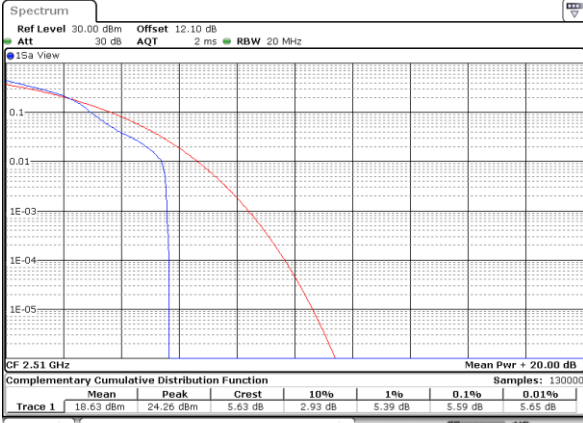

LTE Band 7 / 20MHz / QPSK

Lowest Channel / 1RB

Date: 18_AUG.2020 06:46:00

Lowest Channel / Full RB

Date: 18_AUG.2020 06:46:09

Middle Channel / 1RB

Date: 18_AUG.2020 06:46:19

Middle Channel / Full RB

Date: 18_AUG.2020 06:46:28

Highest Channel / 1RB

Date: 18_AUG.2020 06:46:38

Highest Channel / Full RB

Date: 18_AUG.2020 06:46:48

LTE Band 7 / 20MHz / 16QAM

Lowest Channel / 1RB

Date: 18_AUG.2020 07:38:09

Lowest Channel / Full RB

Date: 18_AUG.2020 06:45:11

Middle Channel / 1RB

Date: 18_AUG.2020 06:45:21

Middle Channel / Full RB

Date: 18_AUG.2020 06:45:30

Highest Channel / 1RB

Date: 18_AUG.2020 06:45:40

Highest Channel / Full RB

Date: 18_AUG.2020 06:45:50

LTE Band 7 / 20MHz / 64QAM

Lowest Channel / 1RB

Date: 4,SEP,2020 22:29:12

Lowest Channel / Full RB

Date: 4,SEP,2020 22:31:11

Middle Channel / 1RB