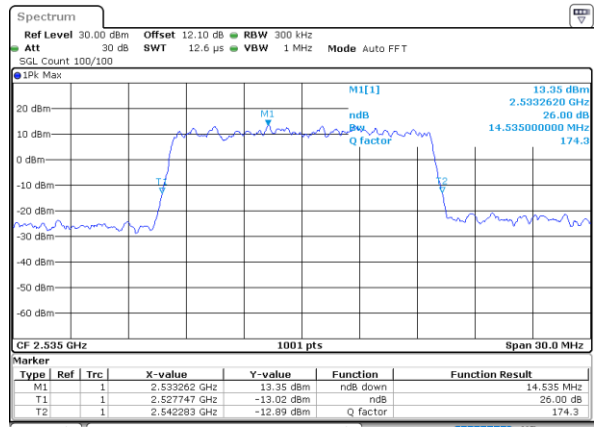

Highest Channel / 10MHz / 16QAM

Date: 18_AUG.2020 06:14:53

LTE Band 7

Lowest Channel / 15MHz / QPSK

Date: 18_AUG.2020 06:19:49

Lowest Channel / 15MHz / 16QAM

Date: 18_AUG.2020 06:20:01

Middle Channel / 15MHz / QPSK

Date: 18_AUG.2020 06:24:57

Middle Channel / 15MHz / 16QAM

Date: 18_AUG.2020 06:25:09

Highest Channel / 15MHz / QPSK

Date: 18_AUG.2020 06:27:22

Highest Channel / 15MHz / 16QAM

Date: 18_AUG.2020 06:27:34

LTE Band 7