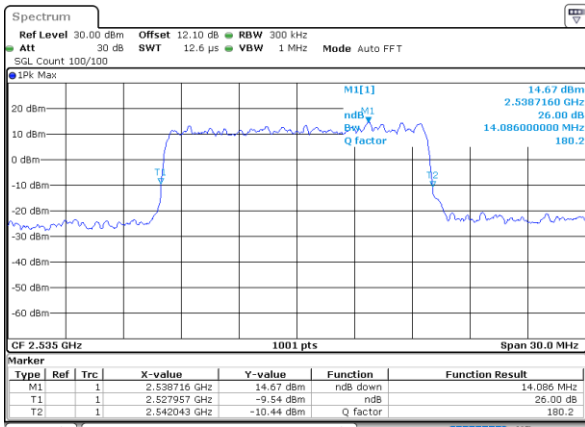

Highest Channel / 10MHz / 16QAM

Date: 18_AUG.2020 06:14:53

LTE Band 7

Lowest Channel / 15MHz / QPSK

Date: 18_AUG.2020 06:19:49

Lowest Channel / 15MHz / 16QAM

Date: 18_AUG.2020 06:20:01

Middle Channel / 15MHz / QPSK

Date: 18_AUG.2020 06:24:57

Middle Channel / 15MHz / 16QAM

Date: 18_AUG.2020 06:25:09

Highest Channel / 15MHz / QPSK

Date: 18_AUG.2020 06:27:22

Highest Channel / 15MHz / 16QAM

Date: 18_AUG.2020 06:27:34

LTE Band 7