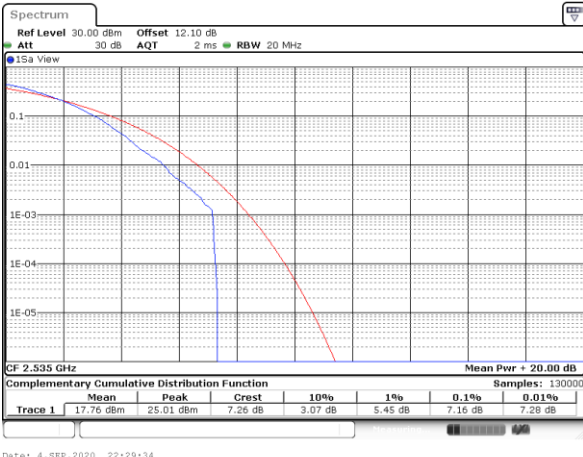

Highest Channel / Full RB

Date: 18_AUG.2020 06:45:50

LTE Band 7 / 20MHz / 64QAM

Lowest Channel / 1RB

Date: 4,SEP,2020 22:29:12

Lowest Channel / Full RB

Date: 4,SEP,2020 22:31:11

Middle Channel / 1RB

Date: 4,SEP,2020 22:29:34

Middle Channel / Full RB

Date: 4,SEP,2020 22:31:38

Highest Channel / 1RB

Date: 4,SEP,2020 22:29:54

Highest Channel / Full RB

Date: 4,SEP,2020 22:30:05

26dB Bandwidth