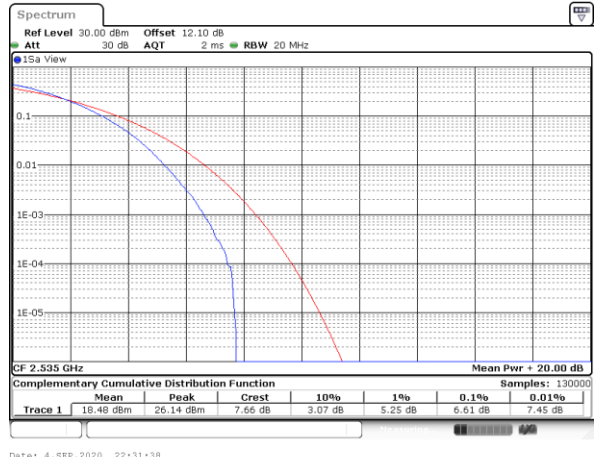

Highest Channel / Full RB

Date: 18_AUG.2020 06:45:50

LTE Band 7 / 20MHz / 64QAM

Lowest Channel / 1RB

Date: 4,SEP,2020 22:29:12

Lowest Channel / Full RB

Date: 4,SEP,2020 22:31:11

Middle Channel / 1RB

Date: 4,SEP,2020 22:29:34

Middle Channel / Full RB

Date: 4,SEP,2020 22:31:38

Highest Channel / 1RB

Date: 4,SEP,2020 22:29:54

Highest Channel / Full RB

Date: 4,SEP,2020 22:30:05

26dB Bandwidth