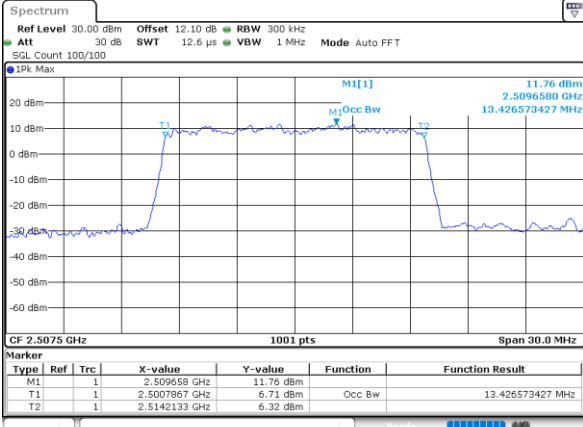

LTE Band 7

Lowest Channel / 15MHz / 64QAM