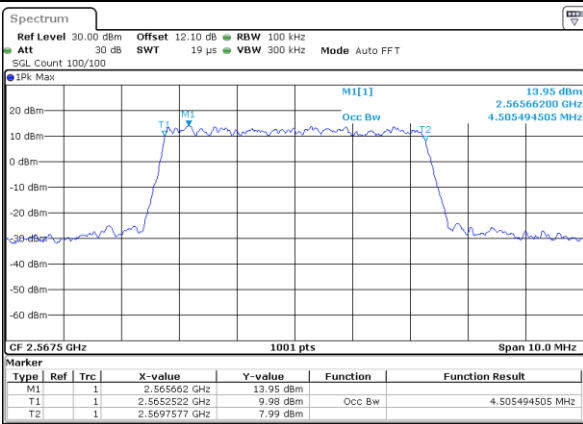

LTE Band 7

Lowest Channel / 5MHz / QPSK

Date: 18_AUG.2020 05:54:06

Lowest Channel / 5MHz / 16QAM

Date: 18_AUG.2020 05:54:18

Middle Channel / 5MHz / QPSK

Date: 18_AUG.2020 05:59:15

Middle Channel / 5MHz / 16QAM

Date: 18_AUG.2020 05:59:26

Highest Channel / 5MHz / QPSK

Date: 18_AUG.2020 06:01:39

Highest Channel / 5MHz / 16QAM

Date: 18_AUG.2020 06:01:51

LTE Band 7

Lowest Channel / 10MHz / QPSK

Date: 18_AUG.2020 06:10:47