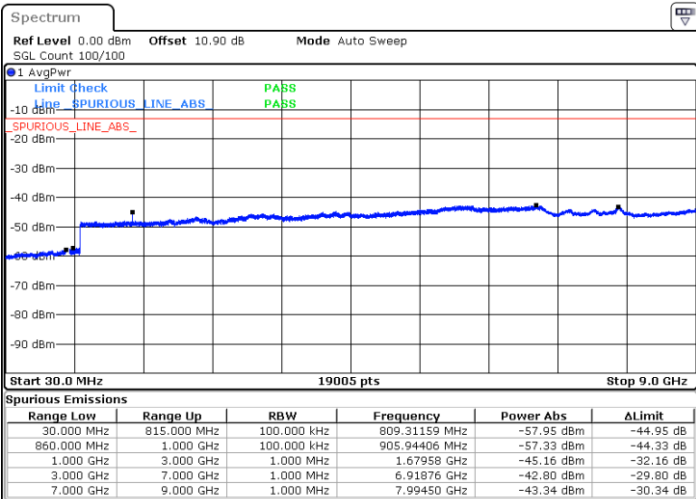

LTE Band 5 / 5MHz

Highest Channel / QPSK

Date: 18.AUG.2020 05:06:47

Highest Channel / 16QAM

Date: 18.AUG.2020 05:07:32

LTE Band 5 / 10MHz

Lowest Channel / QPSK

Date: 18.AUG.2020 05:18:46

Lowest Channel / 16QAM

Date: 18.AUG.2020 05:19:31

LTE Band 5 / 10MHz

Middle Channel / QPSK

Middle Channel / 16QAM

Date: 18.AUG.2020 05:21:01

Date: 18.AUG.2020 05:21:45

Highest Channel / QPSK

Highest Channel / 16QAM

Date: 18.AUG.2020 05:29:57

Date: 18.AUG.2020 05:30:42

LTE Band 5 / 1.4MHz

Lowest Channel / 64QAM

Middle Channel / 64QAM

Date: 4.SEP.2020 20:37:33

Date: 4.SEP.2020 20:38:41