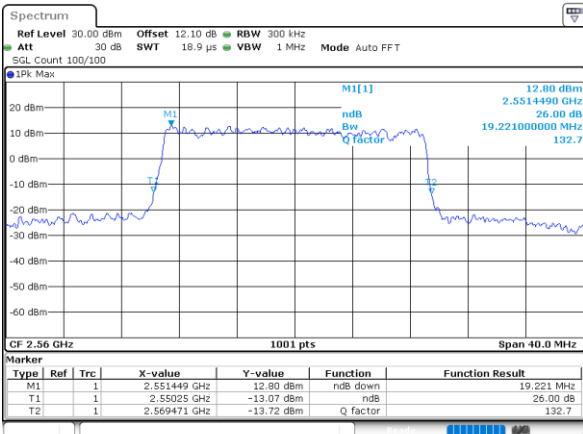

Lowest Channel / 20MHz / QPSK

Date: 18_AUG.2020 06:32:13

Lowest Channel / 20MHz / 16QAM

Date: 18_AUG.2020 06:32:43

Middle Channel / 20MHz / QPSK

Date: 18_AUG.2020 06:37:39

Middle Channel / 20MHz / 16QAM

Date: 18_AUG.2020 06:37:51

Highest Channel / 20MHz / QPSK

Date: 18_AUG.2020 06:40:04

Highest Channel / 20MHz / 16QAM

Date: 18_AUG.2020 06:40:16

LTE Band 7

Lowest Channel / 5MHz / 64QAM

Date: 4,SEP,2020 21:29:04

Lowest Channel / 10MHz / 64QAM