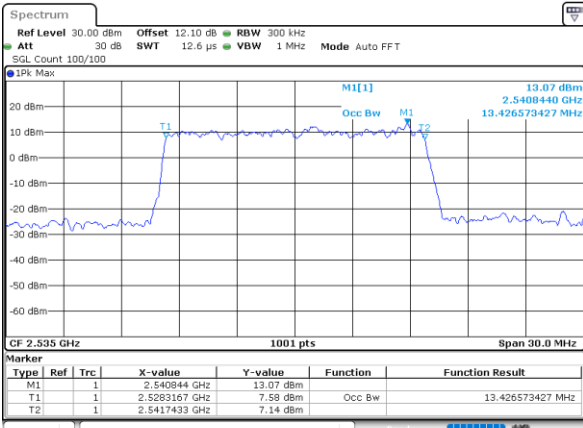

Date: 4,SEP,2020 21:37:56

LTE Band 7

Lowest Channel / 15MHz / 64QAM

Lowest Channel / 20MHz / 64QAM

Middle Channel / 15MHz / 64QAM

Middle Channel / 20MHz / 64QAM

Highest Channel / 15MHz / 64QAM

Highest Channel / 20MHz / 64QAM

Conducted Band Edge

LTE Band 7 / 5MHz / QPSK

Lowest Band Edge / 1 RB

Highest Band Edge / 1 RB

Lowest Band Edge / Full RB

Highest Band Edge / Full RB

LTE Band 7 / 5MHz / 16QAM

Lowest Band Edge / 1 RB