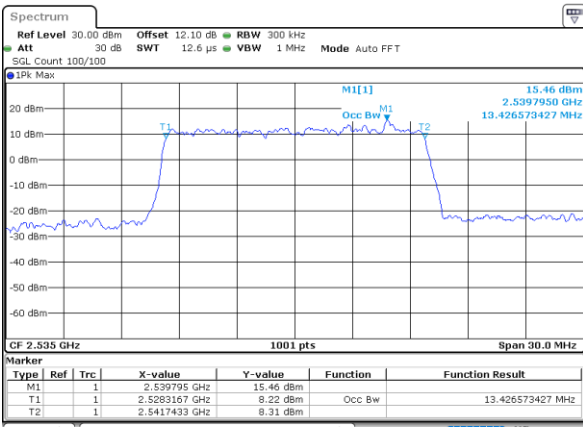

Highest Channel / 10MHz / 16QAM

Date: 18_AUG.2020 06:14:29

LTE Band 7

Lowest Channel / 15MHz / QPSK

Date: 18_AUG.2020 06:19:26

Lowest Channel / 15MHz / 16QAM

Date: 18_AUG.2020 06:19:38

Middle Channel / 15MHz / QPSK