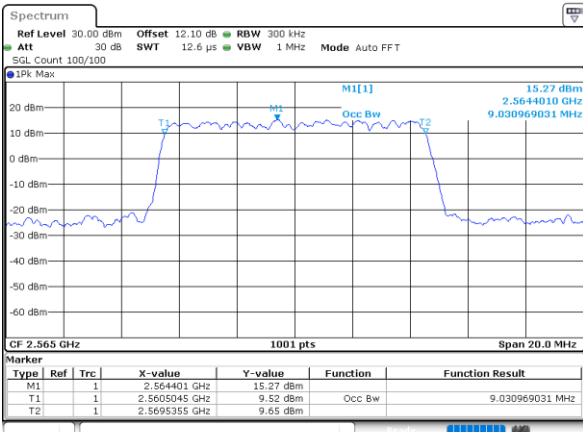

Date: 18_AUG.2020 05:59:26

Highest Channel / 5MHz / QPSK

Date: 18_AUG.2020 06:01:39

Highest Channel / 5MHz / 16QAM

Date: 18_AUG.2020 06:01:51

LTE Band 7

Lowest Channel / 10MHz / QPSK

Date: 18_AUG.2020 06:10:47

Lowest Channel / 10MHz / 16QAM

Date: 18_AUG.2020 06:10:59

Middle Channel / 10MHz / QPSK

Date: 18_AUG.2020 06:11:54

Middle Channel / 10MHz / 16QAM

Date: 18_AUG.2020 06:12:05

Highest Channel / 10MHz / QPSK

Date: 18_AUG.2020 06:14:17

Highest Channel / 10MHz / 16QAM

Date: 18_AUG.2020 06:14:29

LTE Band 7

Lowest Channel / 15MHz / QPSK

Date: 18_AUG.2020 06:19:26

Lowest Channel / 15MHz / 16QAM

Date: 18_AUG.2020 06:19:38

Middle Channel / 15MHz / QPSK