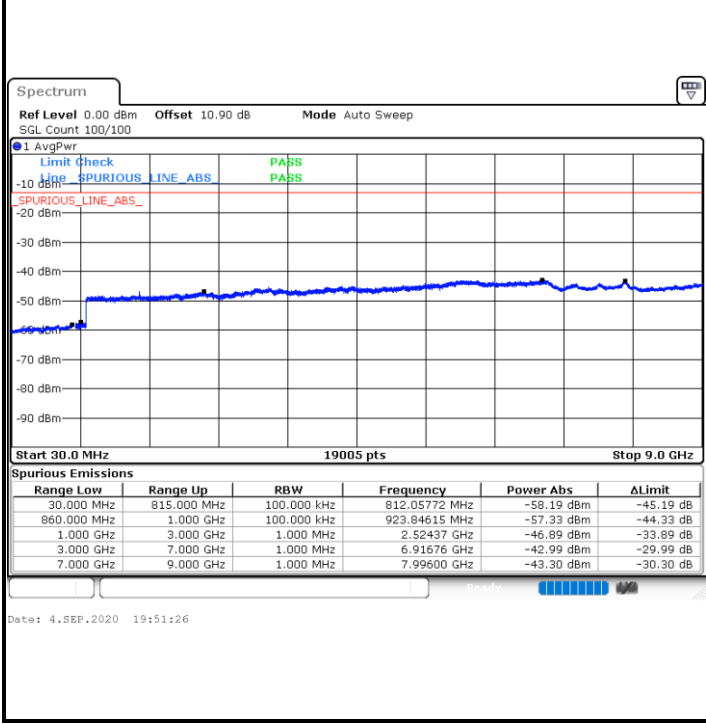

Highest Channel / 16QAM

Date: 18.AUG.2020 05:29:57

Date: 18.AUG.2020 05:30:42

LTE Band 5 / 1.4MHz

Lowest Channel / 64QAM

Middle Channel / 64QAM

Date: 4.SEP.2020 20:37:33

Date: 4.SEP.2020 20:38:41

Highest Channel / 64QAM

Date: 4.SEP.2020 20:43:09

LTE Band 5 / 3MHz

Lowest Channel / 64QAM

Middle Channel / 64QAM

Highest Channel / 64QAM

Highest Channel / 64QAM

LTE Band 5 / 5MHz

Lowest Channel / 64QAM

Middle Channel / 64QAM

Date: 4.SEP.2020 19:55:55

Date: 4.SEP.2020 19:57:02

Highest Channel / 64QAM

Date: 4.SEP.2020 20:01:30

LTE Band 5 / 10MHz

Lowest Channel / 64QAM

Middle Channel / 64QAM

Date: 4.SEP.2020 20:05:59

Date: 4.SEP.2020 20:07:06

Highest Channel / 64QAM

Date: 4.SEP.2020 20:11:35

Frequency Stability

Test Conditions		LTE Band 5 (QPSK) / Middle Channel	Limit
Temperature (°C)	Voltage (Volt)	BW 10MHz	2.5ppm
		Deviation (ppm)	Result
50	Normal Voltage	0.0055	PASS
40	Normal Voltage	0.0019	
30	Normal Voltage	0.0094	
20(Ref.)	Normal Voltage	0.0000	
10	Normal Voltage	0.0151	
0	Normal Voltage	0.0026	
-10	Normal Voltage	0.0042	
-20	Normal Voltage	0.0071	
-30	Normal Voltage	0.0027	
20	Maximum Voltage	0.0012	
20	Normal Voltage	0.0000	
20	Battery End Point	0.0030	