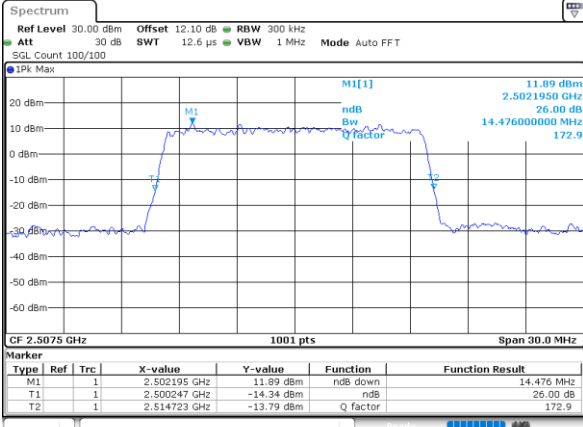

Highest Channel / 20MHz / QPSK

Date: 18_AUG.2020 06:40:04

Highest Channel / 20MHz / 16QAM

Date: 18_AUG.2020 06:40:16

LTE Band 7

Lowest Channel / 5MHz / 64QAM

Date: 4,SEP,2020 21:29:04

Lowest Channel / 10MHz / 64QAM

Date: 4,SEP,2020 21:35:23

Middle Channel / 5MHz / 64QAM

Date: 4,SEP,2020 21:31:37

Middle Channel / 10MHz / 64QAM

Date: 4,SEP,2020 21:37:55

Highest Channel / 5MHz / 64QAM

Date: 4,SEP,2020 21:32:49

Highest Channel / 10MHz / 64QAM

Date: 4,SEP,2020 21:39:07

LTE Band 7

Lowest Channel / 15MHz / 64QAM

Date: 4,SEP,2020 21:41:41

Lowest Channel / 20MHz / 64QAM

Date: 4,SEP,2020 21:48:00

Middle Channel / 15MHz / 64QAM

Date: 4,SEP,2020 21:44:15