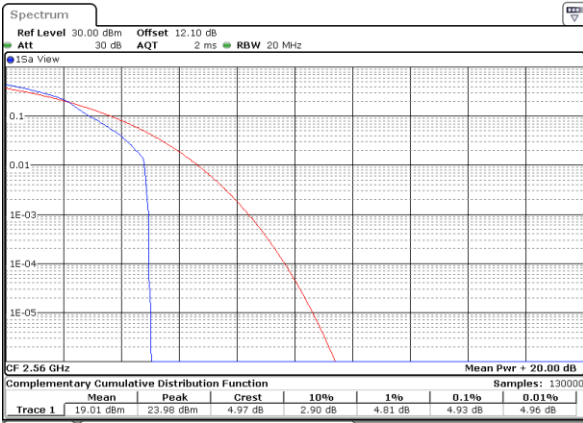

Date: 18_AUG.2020 06:46:28

Highest Channel / 1RB

Date: 18_AUG.2020 06:46:38

Highest Channel / Full RB

Date: 18_AUG.2020 06:46:48

LTE Band 7 / 20MHz / 16QAM

Lowest Channel / 1RB

Date: 18_AUG.2020 07:38:09

Lowest Channel / Full RB

Date: 18_AUG.2020 06:45:11

Middle Channel / 1RB

Date: 18_AUG.2020 06:45:21

Middle Channel / Full RB

Date: 18_AUG.2020 06:45:30

Highest Channel / 1RB

Date: 18_AUG.2020 06:45:40

Highest Channel / Full RB

Date: 18_AUG.2020 06:45:50

LTE Band 7 / 20MHz / 64QAM

Lowest Channel / 1RB

Date: 4,SEP,2020 22:29:12

Lowest Channel / Full RB

Date: 4,SEP,2020 22:31:11

Middle Channel / 1RB

Date: 4,SEP,2020 22:29:34

Middle Channel / Full RB

Date: 4,SEP,2020 22:31:38

Highest Channel / 1RB

Date: 4,SEP,2020 22:29:54

Highest Channel / Full RB

Date: 4,SEP,2020 22:30:05

26dB Bandwidth