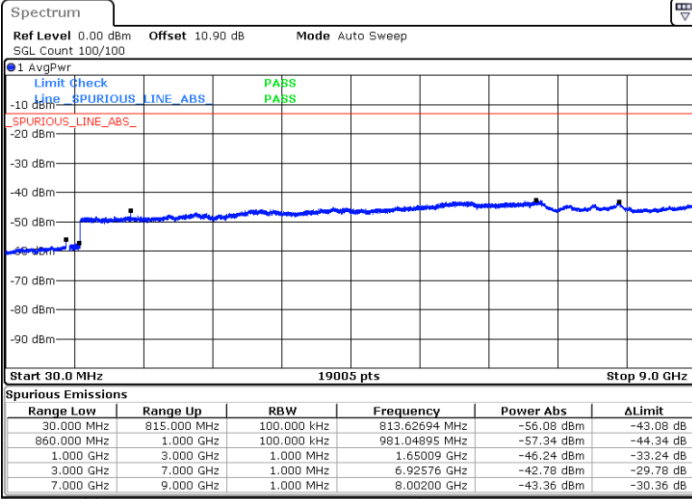

Highest Channel / 16QAM

Date: 18.AUG.2020 05:29:57

Date: 18.AUG.2020 05:30:42

LTE Band 5 / 1.4MHz

Lowest Channel / 64QAM

Middle Channel / 64QAM

Date: 4.SEP.2020 20:37:33

Date: 4.SEP.2020 20:38:41

Highest Channel / 64QAM

Date: 4.SEP.2020 20:43:09

LTE Band 5 / 3MHz

Lowest Channel / 64QAM

Middle Channel / 64QAM

Highest Channel / 64QAM

Highest Channel / 64QAM

LTE Band 5 / 5MHz

Lowest Channel / 64QAM

Middle Channel / 64QAM

Date: 4.SEP.2020 19:55:55

Date: 4.SEP.2020 19:57:02

Highest Channel / 64QAM

Date: 4.SEP.2020 20:01:30

LTE Band 5 / 10MHz

Lowest Channel / 64QAM

Note:

1. Normal Voltage =3.8 V. ; Battery End Point (BEP) =3.5 V. ; Maximum Voltage =4.4 V.
2. The frequency fundamental emissions stay within the authorized frequency block.

LTE Band 7

Peak-to-Average Ratio