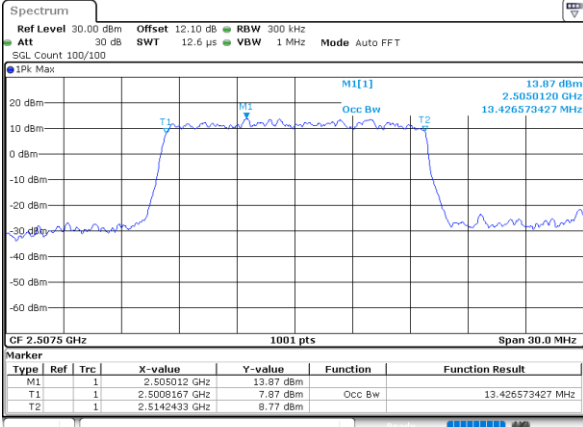

Highest Channel / 10MHz / 16QAM

Date: 18_AUG.2020 06:14:29

LTE Band 7

Lowest Channel / 15MHz / QPSK

Date: 18_AUG.2020 06:19:26

Lowest Channel / 15MHz / 16QAM

Date: 18_AUG.2020 06:19:38

Middle Channel / 15MHz / QPSK

Date: 18_AUG.2020 06:24:05

Middle Channel / 15MHz / 16QAM

Date: 18_AUG.2020 06:24:46

Highest Channel / 15MHz / QPSK

Date: 18_AUG.2020 06:26:59

Highest Channel / 15MHz / 16QAM

Date: 18_AUG.2020 06:27:10

LTE Band 7