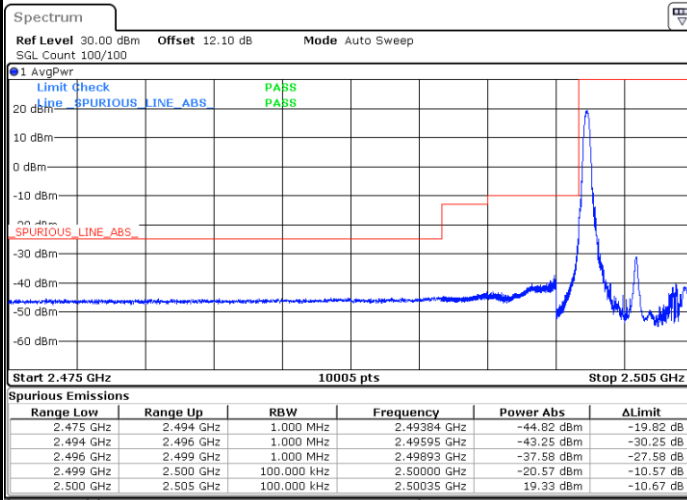

Date: 4,SEP,2020 21:37:56

LTE Band 7

Lowest Channel / 15MHz / 64QAM

Lowest Channel / 20MHz / 64QAM

Middle Channel / 15MHz / 64QAM

Middle Channel / 20MHz / 64QAM

Highest Channel / 15MHz / 64QAM

Highest Channel / 20MHz / 64QAM

Conducted Band Edge

LTE Band 7 / 5MHz / QPSK

Lowest Band Edge / 1 RB

Highest Band Edge / 1 RB

Lowest Band Edge / Full RB

Highest Band Edge / Full RB

LTE Band 7 / 5MHz / 16QAM

Lowest Band Edge / 1 RB

Date: 18.AUG.2020 05:56:03

Highest Band Edge / 1 RB

Date: 18.AUG.2020 06:03:34

Lowest Band Edge / Full RB

Date: 18.AUG.2020 05:57:24

Highest Band Edge / Full RB

Date: 18.AUG.2020 06:04:55