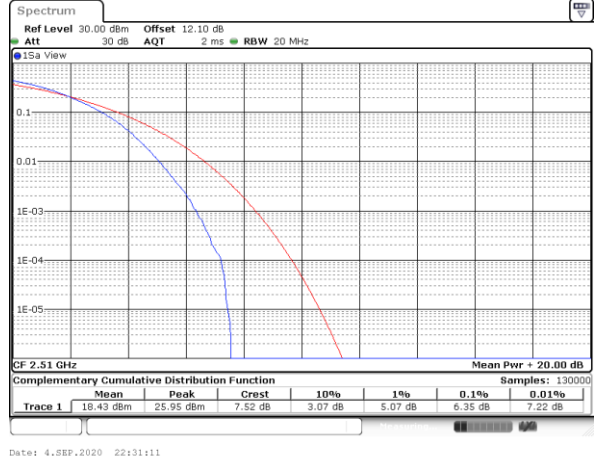

Highest Channel / Full RB

Date: 18_AUG.2020 06:45:50

LTE Band 7 / 20MHz / 64QAM

Lowest Channel / 1RB

Date: 4,SEP,2020 22:29:12

Lowest Channel / Full RB

Date: 4,SEP,2020 22:31:11

Middle Channel / 1RB

Date: 4,SEP,2020 22:29:34

Middle Channel / Full RB

Date: 4,SEP,2020 22:31:38

Highest Channel / 1RB

Date: 4,SEP,2020 22:29:54

Highest Channel / Full RB

Date: 4,SEP,2020 22:30:05

26dB Bandwidth