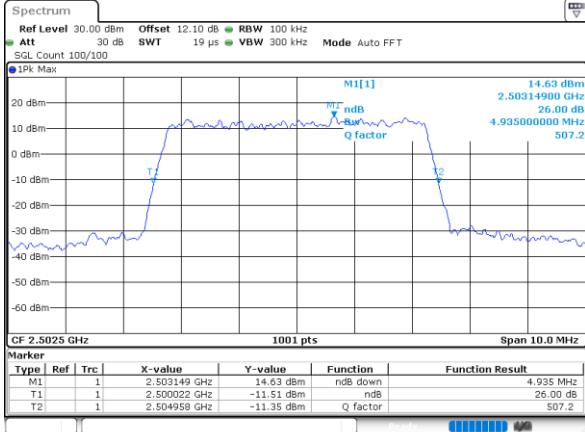

LTE Band 7

Lowest Channel / 5MHz / QPSK

Date: 18_AUG.2020 05:54:30