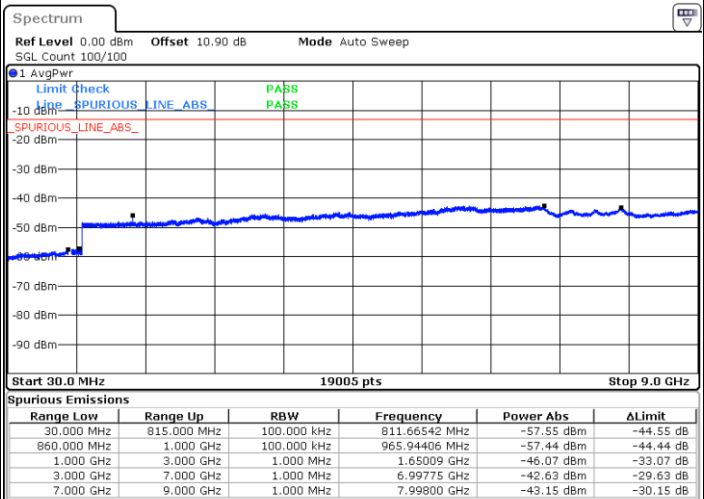

LTE Band 5 / 5MHz

Highest Channel / QPSK

Date: 18.AUG.2020 05:06:47

Highest Channel / 16QAM

Date: 18.AUG.2020 05:07:32

LTE Band 5 / 10MHz

Lowest Channel / QPSK

Date: 18.AUG.2020 05:18:46

Lowest Channel / 16QAM

Date: 18.AUG.2020 05:19:31

LTE Band 5 / 10MHz

Middle Channel / QPSK

Middle Channel / 16QAM

Date: 18.AUG.2020 05:21:01

Date: 18.AUG.2020 05:21:45

Highest Channel / QPSK

Highest Channel / 16QAM

Date: 18.AUG.2020 05:29:57

Date: 18.AUG.2020 05:30:42

LTE Band 5 / 1.4MHz

Lowest Channel / 64QAM

Middle Channel / 64QAM

Date: 4.SEP.2020 20:37:33

Date: 4.SEP.2020 20:38:41