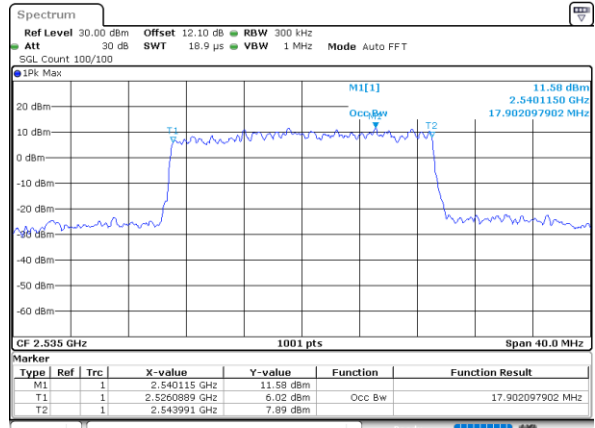

Date: 4,SEP,2020 21:37:56

LTE Band 7

Lowest Channel / 15MHz / 64QAM

Lowest Channel / 20MHz / 64QAM

Middle Channel / 15MHz / 64QAM

Middle Channel / 20MHz / 64QAM

Highest Channel / 15MHz / 64QAM

Highest Channel / 20MHz / 64QAM

Conducted Band Edge

LTE Band 7 / 5MHz / QPSK

Lowest Band Edge / 1 RB

Highest Band Edge / 1 RB

Lowest Band Edge / Full RB

Highest Band Edge / Full RB

LTE Band 7 / 5MHz / 16QAM

Lowest Band Edge / 1 RB