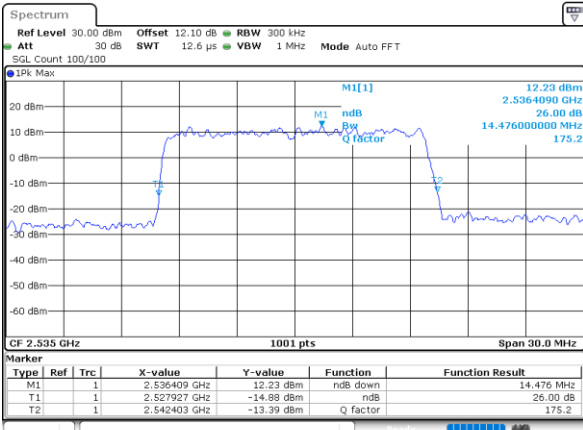

Date: 4,SEP,2020 21:39:07

LTE Band 7

Lowest Channel / 15MHz / 64QAM

Date: 4,SEP,2020 21:41:41

Lowest Channel / 20MHz / 64QAM

Date: 4,SEP,2020 21:48:00

Middle Channel / 15MHz / 64QAM

Date: 4,SEP,2020 21:44:15

Middle Channel / 20MHz / 64QAM

Date: 4,SEP,2020 21:50:33

Highest Channel / 15MHz / 64QAM

Date: 4,SEP,2020 21:45:26

Highest Channel / 20MHz / 64QAM

Date: 4,SEP,2020 21:51:45

Occupied Bandwidth

Mode	LTE Band 7 : 99%OBW(MHz)											
BW	1.4MHz		3MHz		5MHz		10MHz		15MHz		20MHz	
Mod.	QPSK	16QAM	QPSK	16QAM	QPSK	16QAM	QPSK	16QAM	QPSK	16QAM	QPSK	16QAM
Lowest CH	-	-	-	-	4.50	4.50	9.01	9.07	13.43	13.46	17.78	17.86
Middle CH	-	-	-	-	4.52	4.50	8.97	9.03	13.43	13.46	17.86	17.82
Highest CH	-	-	-	-	4.51	4.50	9.03	9.05	13.49	13.46	17.90	17.90
Mode	LTE Band 7 : 99%OBW(MHz)											
BW	1.4MHz		3MHz		5MHz		10MHz		15MHz		20MHz	
Mod.	64QAM		64QAM		64QAM		64QAM		64QAM		64QAM	
Lowest CH	-	-	-	-	4.49	-	8.95	-	13.43	-	17.78	-
Middle CH	-	-	-	-	4.50	-	9.05	-	13.43	-	17.90	-
Highest CH	-	-	-	-	4.51	-	9.07	-	13.49	-	17.82	-