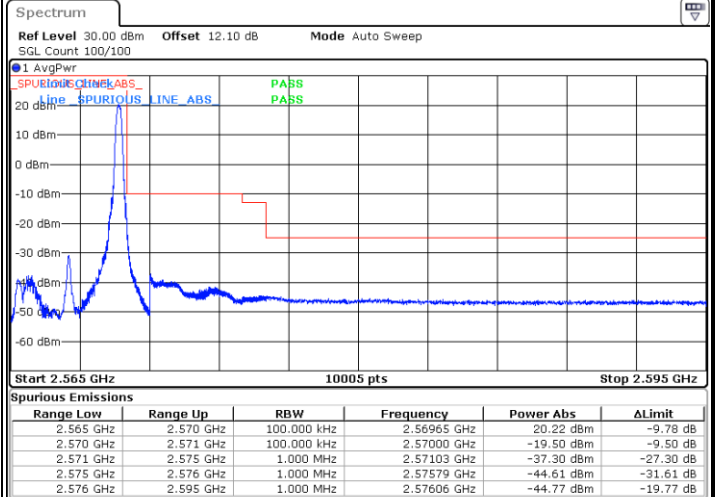

Highest Channel / 20MHz / QPSK

Date: 18_AUG.2020 06:39:41

Highest Channel / 20MHz / 16QAM

Date: 18_AUG.2020 06:39:52

LTE Band 7

Lowest Channel / 5MHz / 64QAM

Date: 4,SEP,2020 21:28:53

Lowest Channel / 10MHz / 64QAM

Date: 4,SEP,2020 21:35:11

Middle Channel / 5MHz / 64QAM

Date: 4,SEP,2020 21:31:26

Middle Channel / 10MHz / 64QAM

Date: 4,SEP,2020 21:37:44

Highest Channel / 5MHz / 64QAM

Date: 4,SEP,2020 21:32:38

Highest Channel / 10MHz / 64QAM

Date: 4,SEP,2020 21:37:56

LTE Band 7

Lowest Channel / 15MHz / 64QAM

Lowest Channel / 20MHz / 64QAM

Middle Channel / 15MHz / 64QAM

Middle Channel / 20MHz / 64QAM

Highest Channel / 15MHz / 64QAM

Highest Channel / 20MHz / 64QAM

Conducted Band Edge

LTE Band 7 / 5MHz / QPSK

Lowest Band Edge / 1 RB

Highest Band Edge / 1 RB

Lowest Band Edge / Full RB

Highest Band Edge / Full RB

LTE Band 7 / 5MHz / 16QAM

Lowest Band Edge / 1 RB