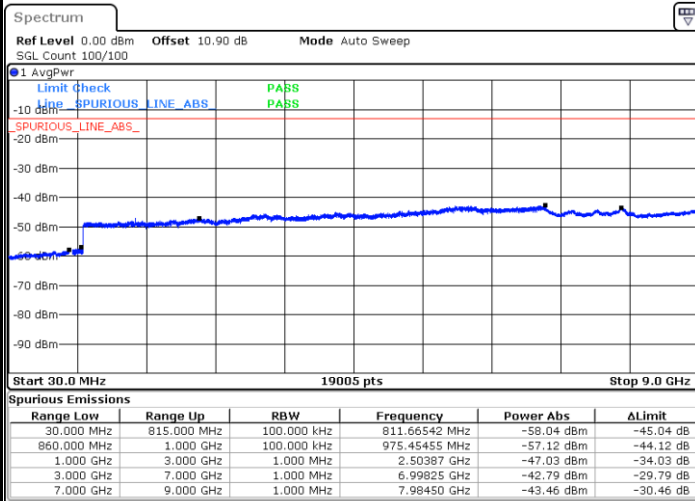

Lowest Channel / 64QAM

Middle Channel / 64QAM

Date: 4.SEP.2020 19:55:55

Date: 4.SEP.2020 19:57:02

Highest Channel / 64QAM

Date: 4.SEP.2020 20:01:30

LTE Band 5 / 10MHz

Lowest Channel / 64QAM

Middle Channel / 64QAM

Date: 4.SEP.2020 20:05:59

Date: 4.SEP.2020 20:07:06

Highest Channel / 64QAM

Date: 4.SEP.2020 20:11:35

Frequency Stability

Test Conditions		LTE Band 5 (QPSK) / Middle Channel	Limit
Temperature (°C)	Voltage (Volt)	BW 10MHz	2.5ppm
		Deviation (ppm)	Result
50	Normal Voltage	0.0055	PASS
40	Normal Voltage	0.0019	
30	Normal Voltage	0.0094	
20(Ref.)	Normal Voltage	0.0000	
10	Normal Voltage	0.0151	
0	Normal Voltage	0.0026	
-10	Normal Voltage	0.0042	
-20	Normal Voltage	0.0071	
-30	Normal Voltage	0.0027	
20	Maximum Voltage	0.0012	
20	Normal Voltage	0.0000	
20	Battery End Point	0.0030	

Note:

1. Normal Voltage =3.8 V. ; Battery End Point (BEP) =3.5 V. ; Maximum Voltage =4.4 V.
2. The frequency fundamental emissions stay within the authorized frequency block.

LTE Band 7

Peak-to-Average Ratio

Mode	LTE Band 7 / 20MHz				
Mod.	QPSK		16QAM		Limit: 13dB
RB Size	1RB	Full RB	1RB	Full RB	Result
Lowest CH	3.59	4.32	5.59	5.80	PASS
Middle CH	3.62	4.52	5.62	5.97	
Highest CH	3.42	4.70	4.93	6.06	
Mode	LTE Band 7 / 20MHz				
Mod.	64QAM				Limit: 13dB
RB Size	1RB	Full RB			Result
Lowest CH	7.10	6.35	-	-	PASS
Middle CH	7.16	6.61	-	-	
Highest CH	6.75	6.61	-	-	