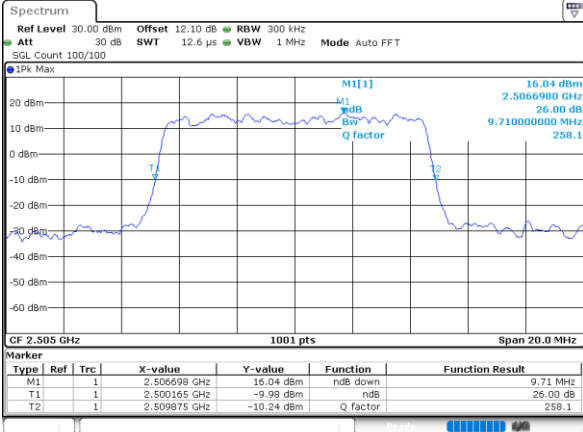

Date: 18_AUG.2020 05:59:49

Highest Channel / 5MHz / QPSK

Date: 18_AUG.2020 06:02:02

Highest Channel / 5MHz / 16QAM

Date: 18_AUG.2020 06:02:14

LTE Band 7

Lowest Channel / 10MHz / QPSK

Date: 18_AUG.2020 06:07:10