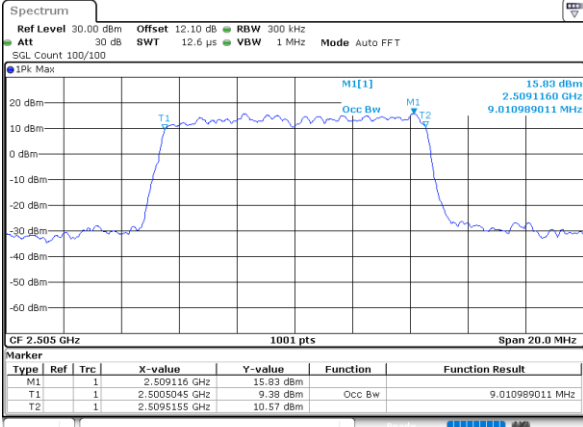

LTE Band 7

Lowest Channel / 5MHz / QPSK

Date: 18_AUG.2020 05:54:06

Lowest Channel / 5MHz / 16QAM

Date: 18_AUG.2020 05:54:18

Middle Channel / 5MHz / QPSK

Date: 18_AUG.2020 05:59:15

Middle Channel / 5MHz / 16QAM

Date: 18_AUG.2020 05:59:26

Highest Channel / 5MHz / QPSK

Date: 18_AUG.2020 06:01:39

Highest Channel / 5MHz / 16QAM

Date: 18_AUG.2020 06:01:51

LTE Band 7

Lowest Channel / 10MHz / QPSK

Date: 18_AUG.2020 06:10:47