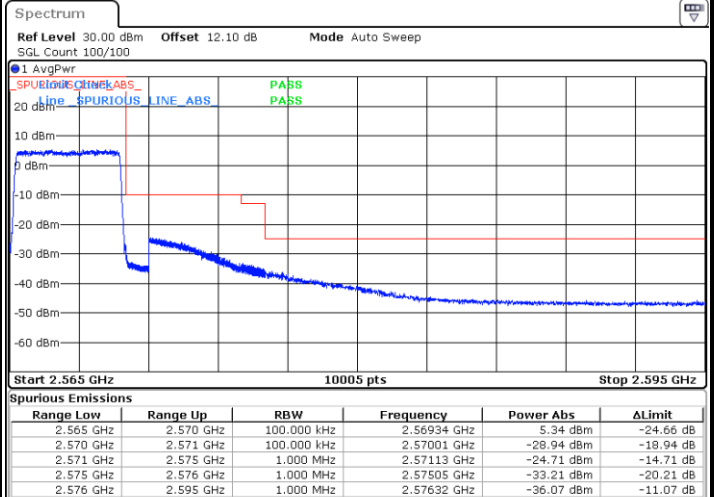

Conducted Band Edge

LTE Band 7 / 5MHz / QPSK

Lowest Band Edge / 1 RB

Highest Band Edge / 1 RB

Lowest Band Edge / Full RB

Highest Band Edge / Full RB

LTE Band 7 / 5MHz / 16QAM

Lowest Band Edge / 1 RB

Date: 18.AUG.2020 05:56:03

Highest Band Edge / 1 RB

Date: 18.AUG.2020 06:03:34

Lowest Band Edge / Full RB

Date: 18.AUG.2020 05:57:24

Highest Band Edge / Full RB

Date: 18.AUG.2020 06:04:55