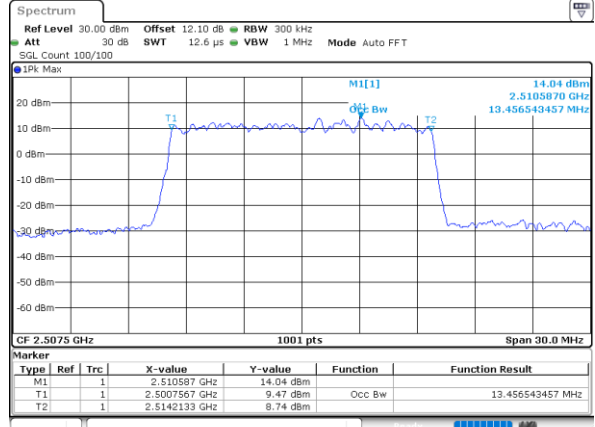

Highest Channel / 10MHz / 16QAM

Date: 18_AUG.2020 06:14:29

LTE Band 7

Lowest Channel / 15MHz / QPSK

Date: 18_AUG.2020 06:19:26

Lowest Channel / 15MHz / 16QAM

Date: 18_AUG.2020 06:19:38

Middle Channel / 15MHz / QPSK