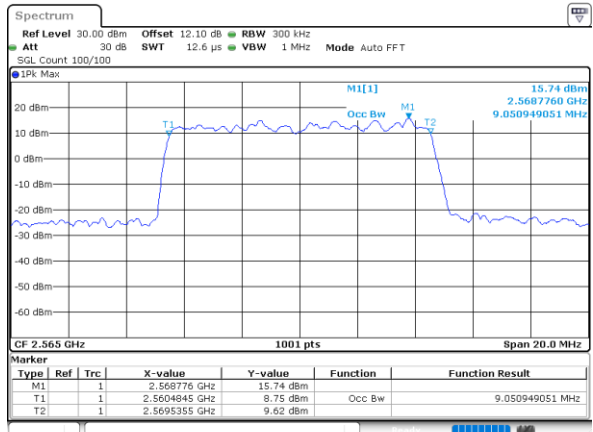

Date: 18_AUG.2020 05:59:26

Highest Channel / 5MHz / QPSK

Date: 18_AUG.2020 06:01:39

Highest Channel / 5MHz / 16QAM

Date: 18_AUG.2020 06:01:51

LTE Band 7

Lowest Channel / 10MHz / QPSK

Date: 18_AUG.2020 06:10:47

Lowest Channel / 10MHz / 16QAM

Date: 18_AUG.2020 06:10:59

Middle Channel / 10MHz / QPSK

Date: 18_AUG.2020 06:11:54

Middle Channel / 10MHz / 16QAM

Date: 18_AUG.2020 06:12:05

Highest Channel / 10MHz / QPSK

Date: 18_AUG.2020 06:14:17

Highest Channel / 10MHz / 16QAM

Date: 18_AUG.2020 06:14:29

LTE Band 7

Lowest Channel / 15MHz / QPSK

Date: 18_AUG.2020 06:19:26

Lowest Channel / 15MHz / 16QAM

Date: 18_AUG.2020 06:19:38

Middle Channel / 15MHz / QPSK