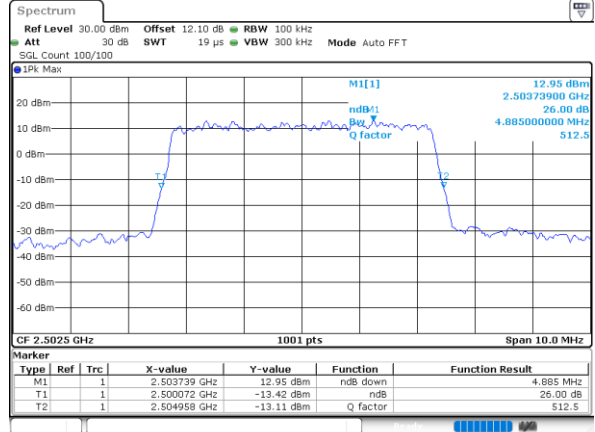

Lowest Channel / 5MHz / 16QAM

Date: 18_AUG.2020 05:54:42