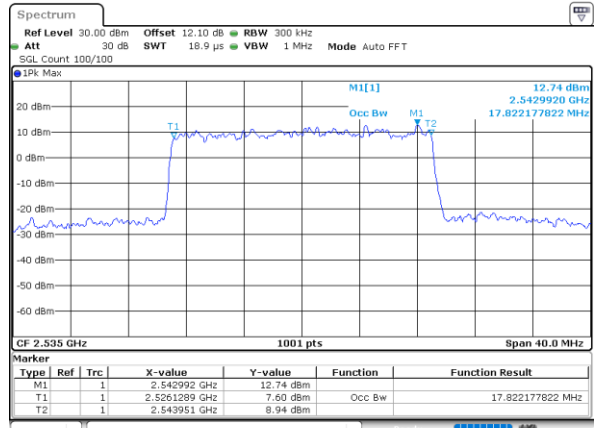

Lowest Channel / 20MHz / QPSK

Date: 18_AUG.2020 06:32:07

Lowest Channel / 20MHz / 16QAM

Date: 18_AUG.2020 06:32:19

Middle Channel / 20MHz / QPSK

Date: 18_AUG.2020 06:37:16

Middle Channel / 20MHz / 16QAM

Date: 18_AUG.2020 06:37:28

Highest Channel / 20MHz / QPSK

Date: 18_AUG.2020 06:39:41

Highest Channel / 20MHz / 16QAM

Date: 18_AUG.2020 06:39:52

LTE Band 7

Lowest Channel / 5MHz / 64QAM

Date: 4,SEP,2020 21:28:53

Lowest Channel / 10MHz / 64QAM