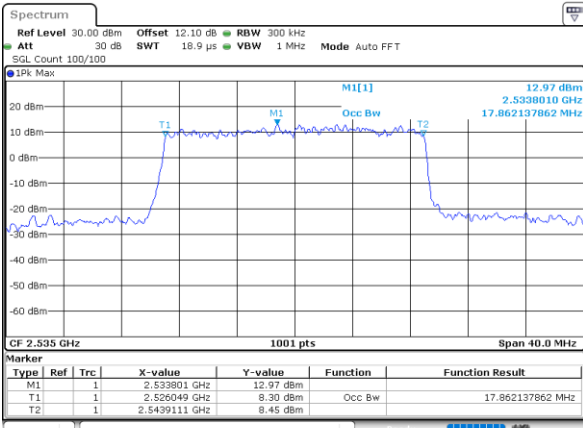

Lowest Channel / 20MHz / QPSK

Date: 18_AUG.2020 06:32:07

Lowest Channel / 20MHz / 16QAM

Date: 18_AUG.2020 06:32:19

Middle Channel / 20MHz / QPSK

Date: 18_AUG.2020 06:37:16

Middle Channel / 20MHz / 16QAM

Date: 18_AUG.2020 06:37:28

Highest Channel / 20MHz / QPSK

Date: 18_AUG.2020 06:39:41

Highest Channel / 20MHz / 16QAM

Date: 18_AUG.2020 06:39:52

LTE Band 7

Lowest Channel / 5MHz / 64QAM

Date: 4,SEP,2020 21:28:53

Lowest Channel / 10MHz / 64QAM