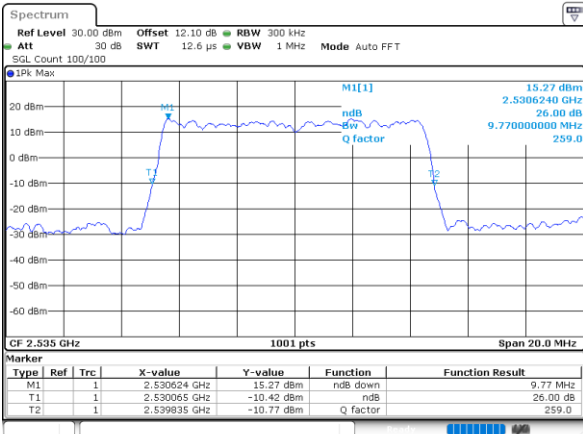

Middle Channel / 10MHz / QPSK

Date: 18_AUG.2020 06:12:17