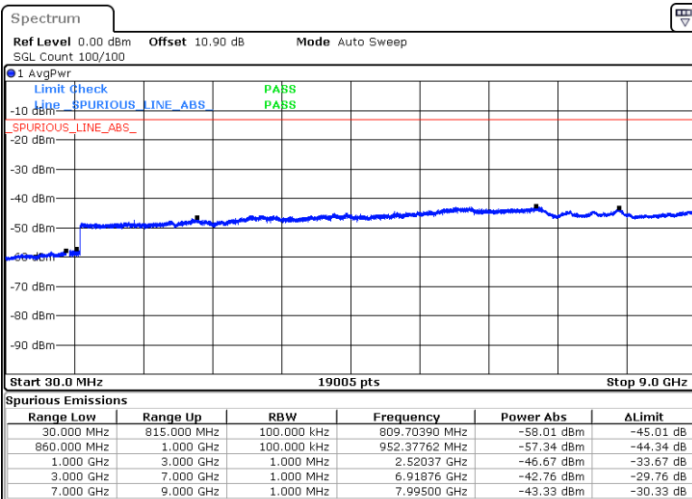

Lowest Channel / 16QAM

Date: 18.AUG.2020 05:19:31

LTE Band 5 / 10MHz

Middle Channel / QPSK

Middle Channel / 16QAM

Date: 18.AUG.2020 05:21:01

Date: 18.AUG.2020 05:21:45

Highest Channel / QPSK

Highest Channel / 16QAM

Date: 18.AUG.2020 05:29:57

Date: 18.AUG.2020 05:30:42

LTE Band 5 / 1.4MHz

Lowest Channel / 64QAM

Middle Channel / 64QAM

Date: 4.SEP.2020 20:37:33

Date: 4.SEP.2020 20:38:41

Highest Channel / 64QAM

Date: 4.SEP.2020 20:43:09

LTE Band 5 / 3MHz

Lowest Channel / 64QAM

Middle Channel / 64QAM

Highest Channel / 64QAM

Highest Channel / 64QAM

LTE Band 5 / 5MHz

Lowest Channel / 64QAM

Middle Channel / 64QAM

Date: 4.SEP.2020 19:55:55

Date: 4.SEP.2020 19:57:02

Highest Channel / 64QAM

Date: 4.SEP.2020 20:01:30

LTE Band 5 / 10MHz

Lowest Channel / 64QAM