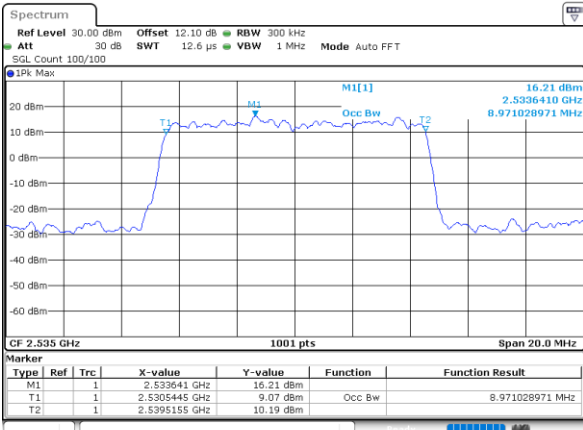

Middle Channel / 10MHz / QPSK

Date: 18_AUG.2020 06:11:54