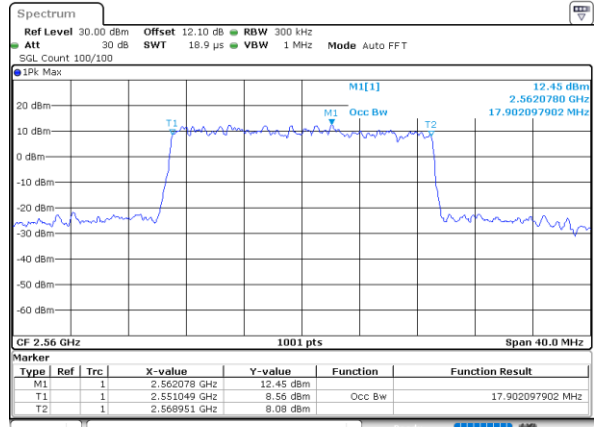

Lowest Channel / 20MHz / QPSK

Date: 18_AUG.2020 06:32:07

Lowest Channel / 20MHz / 16QAM

Date: 18_AUG.2020 06:32:19

Middle Channel / 20MHz / QPSK

Date: 18_AUG.2020 06:37:16

Middle Channel / 20MHz / 16QAM

Date: 18_AUG.2020 06:37:28

Highest Channel / 20MHz / QPSK

Date: 18_AUG.2020 06:39:41

Highest Channel / 20MHz / 16QAM

Date: 18_AUG.2020 06:39:52

LTE Band 7

Lowest Channel / 5MHz / 64QAM

Date: 4,SEP,2020 21:28:53

Lowest Channel / 10MHz / 64QAM