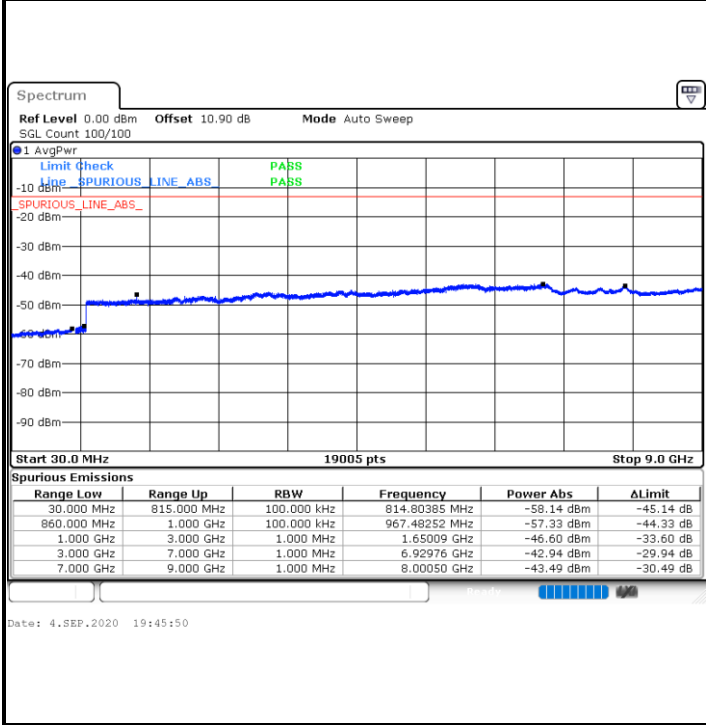

Highest Channel / 16QAM

Date: 18.AUG.2020 05:29:57

Date: 18.AUG.2020 05:30:42

LTE Band 5 / 1.4MHz

Lowest Channel / 64QAM

Middle Channel / 64QAM

Date: 4.SEP.2020 20:37:33

Date: 4.SEP.2020 20:38:41

Highest Channel / 64QAM

Date: 4.SEP.2020 20:43:09

LTE Band 5 / 3MHz

Lowest Channel / 64QAM

Middle Channel / 64QAM

Highest Channel / 64QAM

Highest Channel / 64QAM

LTE Band 5 / 5MHz

Lowest Channel / 64QAM

Middle Channel / 64QAM

Date: 4.SEP.2020 19:55:55

Date: 4.SEP.2020 19:57:02

Highest Channel / 64QAM

Date: 4.SEP.2020 20:01:30

LTE Band 5 / 10MHz

Lowest Channel / 64QAM

Middle Channel / 64QAM

Date: 4.SEP.2020 20:05:59

Date: 4.SEP.2020 20:07:06

Highest Channel / 64QAM

Date: 4.SEP.2020 20:11:35

Frequency Stability

Test Conditions		LTE Band 5 (QPSK) / Middle Channel	Limit
Temperature (°C)	Voltage (Volt)	BW 10MHz	2.5ppm
		Deviation (ppm)	Result
50	Normal Voltage	0.0055	PASS
40	Normal Voltage	0.0019	
30	Normal Voltage	0.0094	
20(Ref.)	Normal Voltage	0.0000	
10	Normal Voltage	0.0151	
0	Normal Voltage	0.0026	
-10	Normal Voltage	0.0042	
-20	Normal Voltage	0.0071	
-30	Normal Voltage	0.0027	
20	Maximum Voltage	0.0012	
20	Normal Voltage	0.0000	
20	Battery End Point	0.0030	