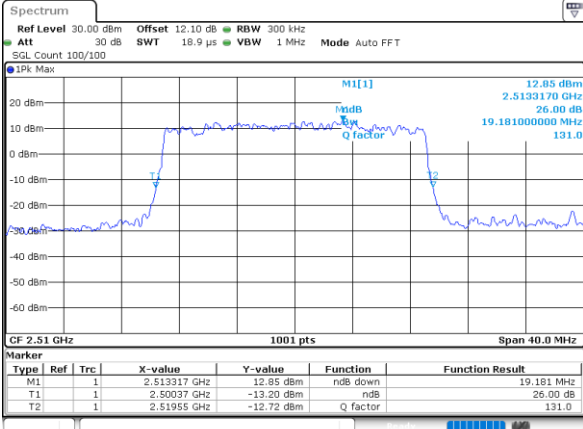

LTE Band 7

Lowest Channel / 20MHz / QPSK

Date: 18_AUG.2020 06:32:13