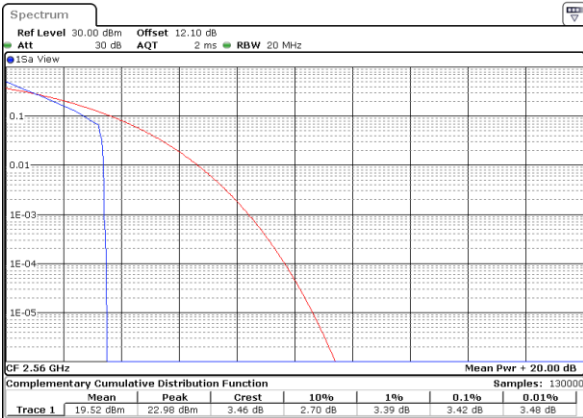

LTE Band 7 / 20MHz / QPSK

Lowest Channel / 1RB

Date: 18_AUG.2020 06:46:00

Lowest Channel / Full RB

Date: 18_AUG.2020 06:46:09

Middle Channel / 1RB

Date: 18_AUG.2020 06:46:19

Middle Channel / Full RB

Date: 18_AUG.2020 06:46:28

Highest Channel / 1RB

Date: 18_AUG.2020 06:46:38

Highest Channel / Full RB

Date: 18_AUG.2020 06:46:48

LTE Band 7 / 20MHz / 16QAM

Lowest Channel / 1RB

Date: 18_AUG.2020 07:38:09