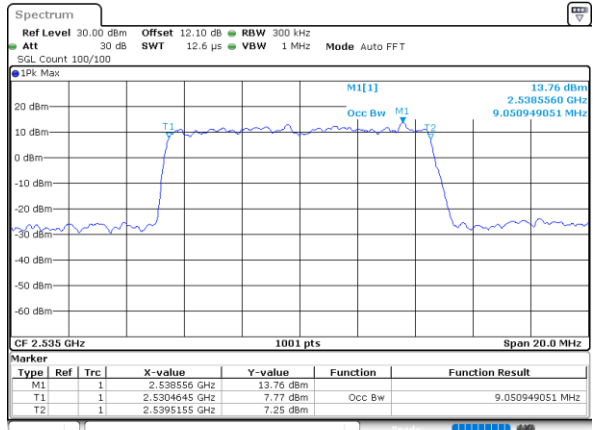

Highest Channel / 20MHz / QPSK

Date: 18_AUG.2020 06:39:41

Highest Channel / 20MHz / 16QAM

Date: 18_AUG.2020 06:39:52

LTE Band 7

Lowest Channel / 5MHz / 64QAM

Date: 4,SEP,2020 21:28:53

Lowest Channel / 10MHz / 64QAM

Date: 4,SEP,2020 21:35:11

Middle Channel / 5MHz / 64QAM

Date: 4,SEP,2020 21:31:26

Middle Channel / 10MHz / 64QAM

Date: 4,SEP,2020 21:37:44

Highest Channel / 5MHz / 64QAM

Date: 4,SEP,2020 21:32:38

Highest Channel / 10MHz / 64QAM