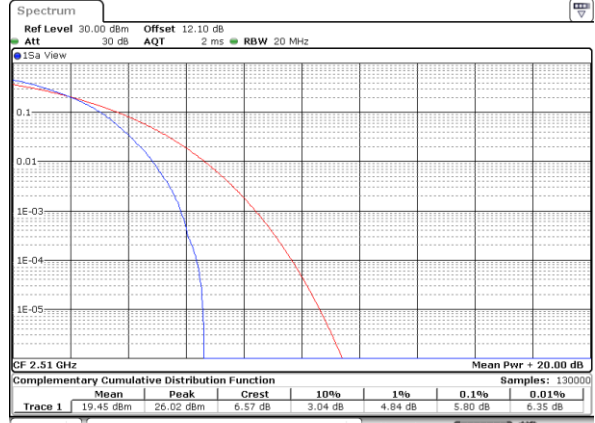

LTE Band 7 / 20MHz / QPSK

Lowest Channel / 1RB

Date: 18_AUG.2020 06:46:00

Lowest Channel / Full RB

Date: 18_AUG.2020 06:46:09

Middle Channel / 1RB

Date: 18_AUG.2020 06:46:19

Middle Channel / Full RB

Date: 18_AUG.2020 06:46:28

Highest Channel / 1RB

Date: 18_AUG.2020 06:46:38

Highest Channel / Full RB

Date: 18_AUG.2020 06:46:48

LTE Band 7 / 20MHz / 16QAM

Lowest Channel / 1RB

Date: 18_AUG.2020 07:38:09

Lowest Channel / Full RB

Date: 18_AUG.2020 06:45:11

Middle Channel / 1RB

Date: 18_AUG.2020 06:45:21

Middle Channel / Full RB

Date: 18_AUG.2020 06:45:30

Highest Channel / 1RB

Date: 18_AUG.2020 06:45:40