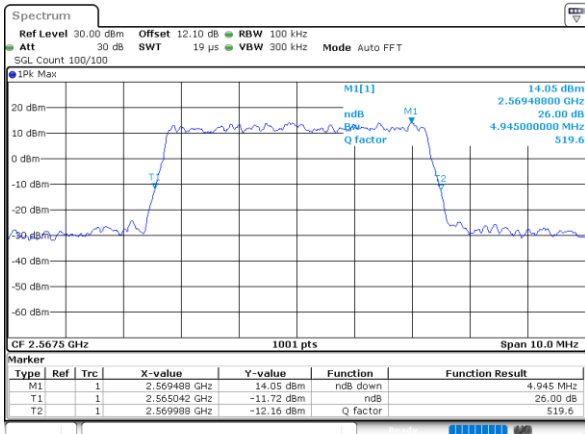

Highest Channel / 5MHz / QPSK

Date: 18_AUG.2020 06:02:02