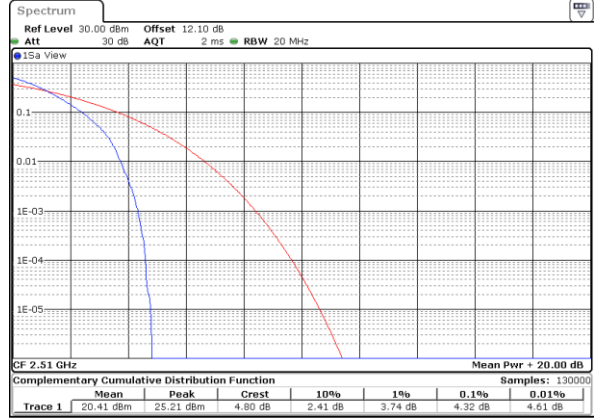

Note:

1. Normal Voltage =3.8 V. ; Battery End Point (BEP) =3.5 V. ; Maximum Voltage =4.4 V.
2. The frequency fundamental emissions stay within the authorized frequency block.

LTE Band 7

Peak-to-Average Ratio

Mode	LTE Band 7 / 20MHz				
Mod.	QPSK		16QAM		Limit: 13dB
RB Size	1RB	Full RB	1RB	Full RB	Result
Lowest CH	3.59	4.32	5.59	5.80	PASS
Middle CH	3.62	4.52	5.62	5.97	
Highest CH	3.42	4.70	4.93	6.06	
Mode	LTE Band 7 / 20MHz				
Mod.	64QAM				Limit: 13dB
RB Size	1RB	Full RB			Result
Lowest CH	7.10	6.35	-	-	PASS
Middle CH	7.16	6.61	-	-	
Highest CH	6.75	6.61	-	-	

LTE Band 7 / 20MHz / QPSK

Lowest Channel / 1RB

Date: 18_AUG.2020 06:46:00

Lowest Channel / Full RB

Date: 18_AUG.2020 06:46:09

Middle Channel / 1RB

Date: 18_AUG.2020 06:46:19

Middle Channel / Full RB