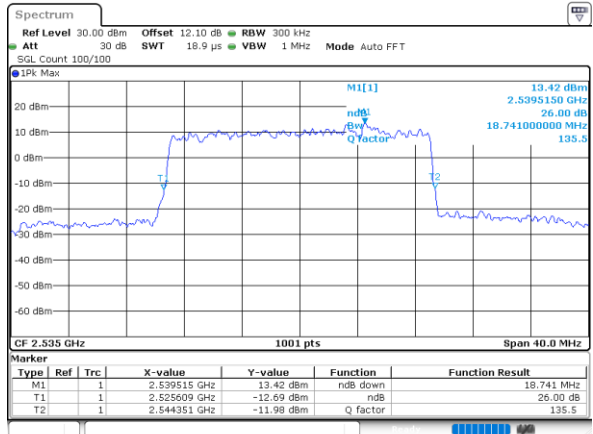

Middle Channel / 20MHz / 16QAM

Date: 18_AUG.2020 06:37:51