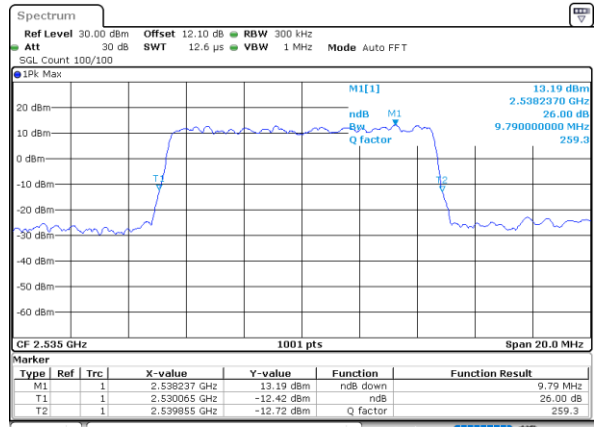

Middle Channel / 10MHz / 64QAM

Date: 4,SEP,2020 21:37:55