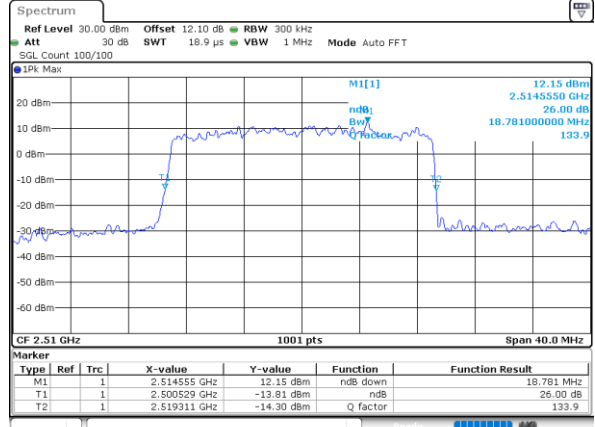

Date: 4,SEP,2020 21:39:07

LTE Band 7

Lowest Channel / 15MHz / 64QAM

Date: 4,SEP,2020 21:41:41

Lowest Channel / 20MHz / 64QAM

Date: 4,SEP,2020 21:48:00

Middle Channel / 15MHz / 64QAM

Date: 4,SEP,2020 21:44:15

Middle Channel / 20MHz / 64QAM

Date: 4,SEP,2020 21:50:33

Highest Channel / 15MHz / 64QAM

Date: 4,SEP,2020 21:45:26

Highest Channel / 20MHz / 64QAM

Date: 4,SEP,2020 21:51:45

Occupied Bandwidth

Mode	LTE Band 7 : 99%OBW(MHz)											
BW	1.4MHz		3MHz		5MHz		10MHz		15MHz		20MHz	
Mod.	QPSK	16QAM	QPSK	16QAM	QPSK	16QAM	QPSK	16QAM	QPSK	16QAM	QPSK	16QAM
Lowest CH	-	-	-	-	4.50	4.50	9.01	9.07	13.43	13.46	17.78	17.86
Middle CH	-	-	-	-	4.52	4.50	8.97	9.03	13.43	13.46	17.86	17.82
Highest CH	-	-	-	-	4.51	4.50	9.03	9.05	13.49	13.46	17.90	17.90
Mode	LTE Band 7 : 99%OBW(MHz)											
BW	1.4MHz		3MHz		5MHz		10MHz		15MHz		20MHz	
Mod.	64QAM		64QAM		64QAM		64QAM		64QAM		64QAM	
Lowest CH	-	-	-	-	4.49	-	8.95	-	13.43	-	17.78	-
Middle CH	-	-	-	-	4.50	-	9.05	-	13.43	-	17.90	-
Highest CH	-	-	-	-	4.51	-	9.07	-	13.49	-	17.82	-