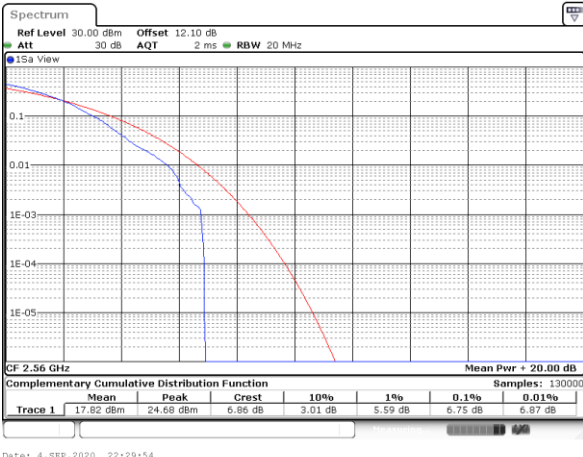

Highest Channel / Full RB

Date: 18_AUG.2020 06:45:50

LTE Band 7 / 20MHz / 64QAM

Lowest Channel / 1RB

Date: 4,SEP,2020 22:29:12

Lowest Channel / Full RB

Date: 4,SEP,2020 22:31:11

Middle Channel / 1RB

Date: 4,SEP,2020 22:29:34

Middle Channel / Full RB

Date: 4,SEP,2020 22:31:38

Highest Channel / 1RB

Date: 4,SEP,2020 22:29:54

Highest Channel / Full RB

Date: 4,SEP,2020 22:30:05

26dB Bandwidth