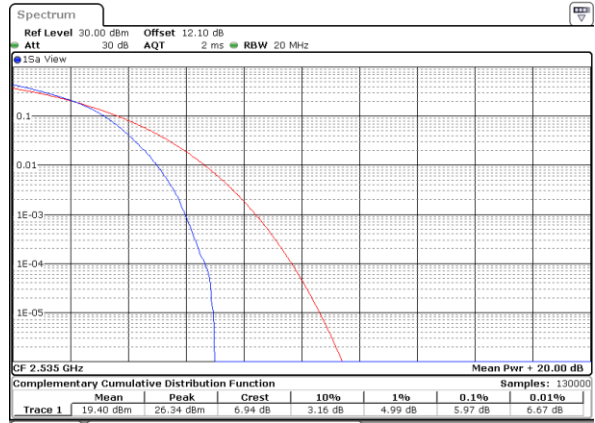

Date: 18_AUG.2020 06:46:28

Highest Channel / 1RB

Date: 18_AUG.2020 06:46:38

Highest Channel / Full RB

Date: 18_AUG.2020 06:46:48

LTE Band 7 / 20MHz / 16QAM

Lowest Channel / 1RB

Date: 18_AUG.2020 07:38:09

Lowest Channel / Full RB

Date: 18_AUG.2020 06:45:11

Middle Channel / 1RB

Date: 18_AUG.2020 06:45:21

Middle Channel / Full RB

Date: 18_AUG.2020 06:45:30

Highest Channel / 1RB

Date: 18_AUG.2020 06:45:40

Highest Channel / Full RB

Date: 18_AUG.2020 06:45:50

LTE Band 7 / 20MHz / 64QAM

Lowest Channel / 1RB

Date: 4,SEP,2020 22:29:12

Lowest Channel / Full RB

Date: 4,SEP,2020 22:31:11

Middle Channel / 1RB