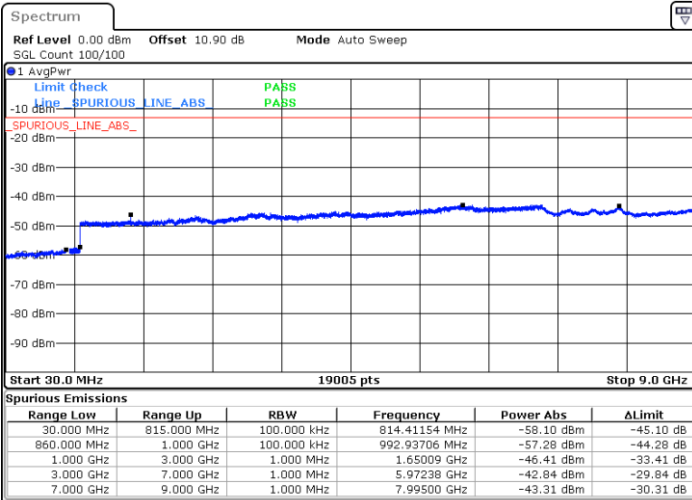

Lowest Channel / 16QAM

Date: 18.AUG.2020 05:19:31

LTE Band 5 / 10MHz

Middle Channel / QPSK

Middle Channel / 16QAM

Date: 18.AUG.2020 05:21:01

Date: 18.AUG.2020 05:21:45

Highest Channel / QPSK

Highest Channel / 16QAM

Date: 18.AUG.2020 05:29:57

Date: 18.AUG.2020 05:30:42

LTE Band 5 / 1.4MHz

Lowest Channel / 64QAM

Middle Channel / 64QAM

Date: 4.SEP.2020 20:37:33

Date: 4.SEP.2020 20:38:41

Highest Channel / 64QAM

Date: 4.SEP.2020 20:43:09

LTE Band 5 / 3MHz

Lowest Channel / 64QAM

Middle Channel / 64QAM

Highest Channel / 64QAM

Highest Channel / 64QAM

LTE Band 5 / 5MHz