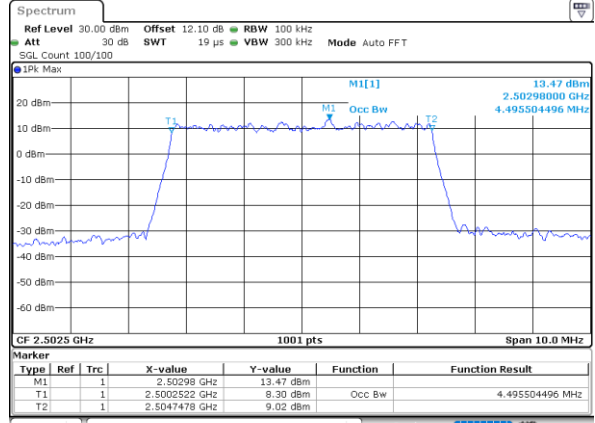

Date: 4,SEP,2020 21:39:07

LTE Band 7

Lowest Channel / 15MHz / 64QAM

Date: 4,SEP,2020 21:41:41

Lowest Channel / 20MHz / 64QAM

Date: 4,SEP,2020 21:48:00

Middle Channel / 15MHz / 64QAM

Date: 4,SEP,2020 21:44:15

Middle Channel / 20MHz / 64QAM

Date: 4,SEP,2020 21:50:33

Highest Channel / 15MHz / 64QAM

Date: 4,SEP,2020 21:45:26

Highest Channel / 20MHz / 64QAM

Date: 4,SEP,2020 21:51:45

Occupied Bandwidth

Mode	LTE Band 7 : 99%OBW(MHz)											
BW	1.4MHz		3MHz		5MHz		10MHz		15MHz		20MHz	
Mod.	QPSK	16QAM	QPSK	16QAM	QPSK	16QAM	QPSK	16QAM	QPSK	16QAM	QPSK	16QAM
Lowest CH	-	-	-	-	4.50	4.50	9.01	9.07	13.43	13.46	17.78	17.86
Middle CH	-	-	-	-	4.52	4.50	8.97	9.03	13.43	13.46	17.86	17.82
Highest CH	-	-	-	-	4.51	4.50	9.03	9.05	13.49	13.46	17.90	17.90
Mode	LTE Band 7 : 99%OBW(MHz)											
BW	1.4MHz		3MHz		5MHz		10MHz		15MHz		20MHz	
Mod.	64QAM		64QAM		64QAM		64QAM		64QAM		64QAM	
Lowest CH	-	-	-	-	4.49	-	8.95	-	13.43	-	17.78	-
Middle CH	-	-	-	-	4.50	-	9.05	-	13.43	-	17.90	-
Highest CH	-	-	-	-	4.51	-	9.07	-	13.49	-	17.82	-

LTE Band 7

Lowest Channel / 5MHz / QPSK

Date: 18_AUG.2020 05:54:06

Lowest Channel / 5MHz / 16QAM

Date: 18_AUG.2020 05:54:18

Middle Channel / 5MHz / QPSK

Date: 18_AUG.2020 05:59:15

Middle Channel / 5MHz / 16QAM