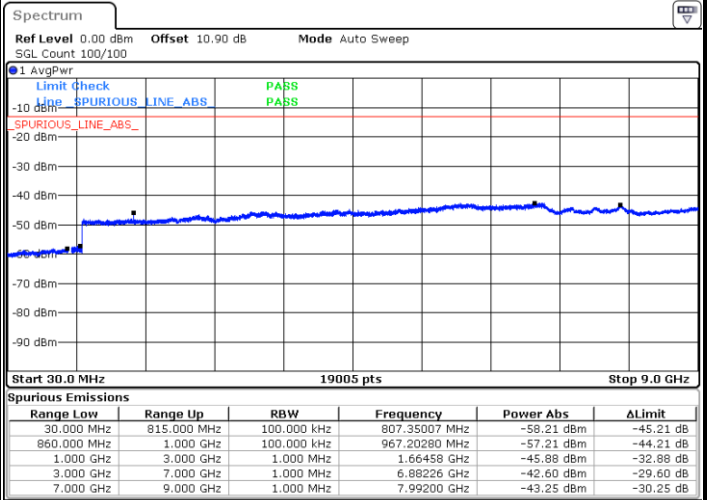

LTE Band 5 / 5MHz

Highest Channel / QPSK

Date: 18.AUG.2020 05:06:47

Highest Channel / 16QAM

Date: 18.AUG.2020 05:07:32

LTE Band 5 / 10MHz

Lowest Channel / QPSK

Date: 18.AUG.2020 05:18:46

Lowest Channel / 16QAM

Date: 18.AUG.2020 05:19:31

LTE Band 5 / 10MHz

Middle Channel / QPSK

Middle Channel / 16QAM

Date: 18.AUG.2020 05:21:01

Date: 18.AUG.2020 05:21:45

Highest Channel / QPSK

Highest Channel / 16QAM

Date: 18.AUG.2020 05:29:57

Date: 18.AUG.2020 05:30:42

LTE Band 5 / 1.4MHz

Lowest Channel / 64QAM

Middle Channel / 64QAM

Date: 4.SEP.2020 20:37:33

Date: 4.SEP.2020 20:38:41

Highest Channel / 64QAM

Date: 4.SEP.2020 20:43:09

LTE Band 5 / 3MHz

Lowest Channel / 64QAM

Middle Channel / 64QAM

Highest Channel / 64QAM

Highest Channel / 64QAM

LTE Band 5 / 5MHz