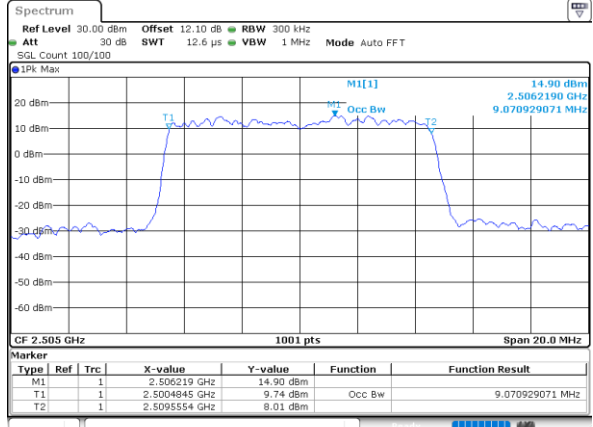

Lowest Channel / 10MHz / 16QAM

Date: 18_AUG.2020 06:10:59