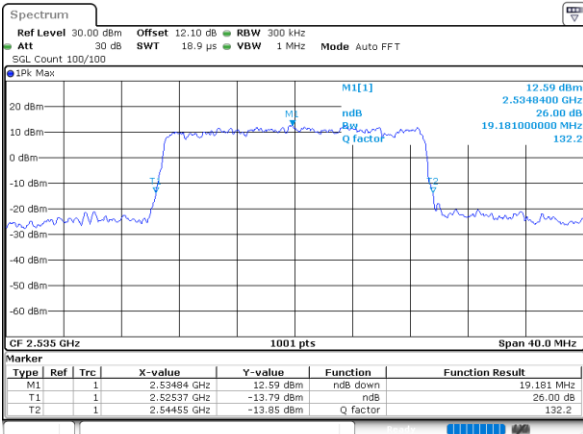

Lowest Channel / 20MHz / QPSK

Date: 18_AUG.2020 06:32:13

Lowest Channel / 20MHz / 16QAM

Date: 18_AUG.2020 06:32:43

Middle Channel / 20MHz / QPSK

Date: 18_AUG.2020 06:37:39

Middle Channel / 20MHz / 16QAM

Date: 18_AUG.2020 06:37:51

Highest Channel / 20MHz / QPSK

Date: 18_AUG.2020 06:40:04

Highest Channel / 20MHz / 16QAM

Date: 18_AUG.2020 06:40:16

LTE Band 7

Lowest Channel / 5MHz / 64QAM

Date: 4,SEP,2020 21:29:04

Lowest Channel / 10MHz / 64QAM