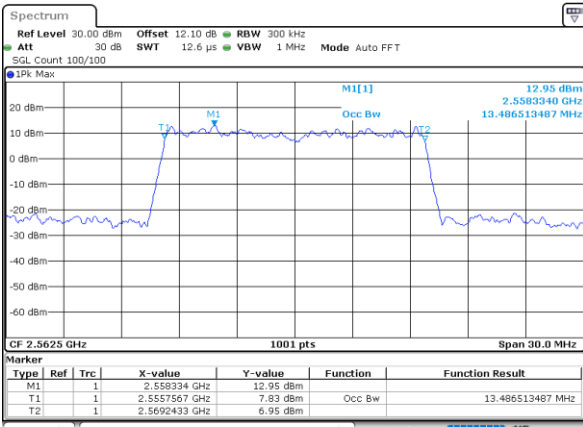

Date: 4,SEP,2020 21:37:56

LTE Band 7

Lowest Channel / 15MHz / 64QAM

Lowest Channel / 20MHz / 64QAM

Middle Channel / 15MHz / 64QAM

Middle Channel / 20MHz / 64QAM

Highest Channel / 15MHz / 64QAM

Highest Channel / 20MHz / 64QAM

Conducted Band Edge

LTE Band 7 / 5MHz / QPSK

Lowest Band Edge / 1 RB

Highest Band Edge / 1 RB

Lowest Band Edge / Full RB

Highest Band Edge / Full RB

LTE Band 7 / 5MHz / 16QAM

Lowest Band Edge / 1 RB