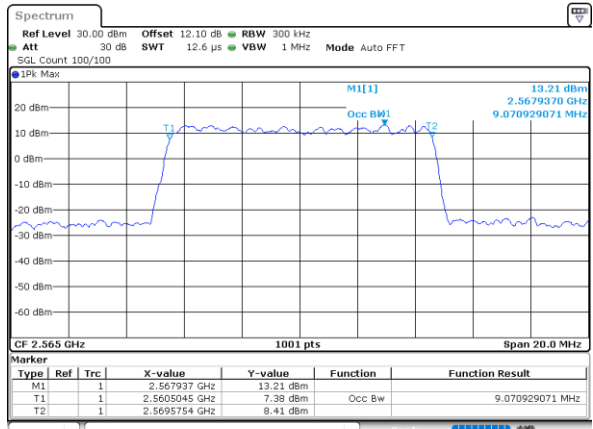

Highest Channel / 20MHz / QPSK

Date: 18_AUG.2020 06:39:41

Highest Channel / 20MHz / 16QAM

Date: 18_AUG.2020 06:39:52

LTE Band 7

Lowest Channel / 5MHz / 64QAM

Date: 4,SEP,2020 21:28:53

Lowest Channel / 10MHz / 64QAM

Date: 4,SEP,2020 21:35:11

Middle Channel / 5MHz / 64QAM

Date: 4,SEP,2020 21:31:26

Middle Channel / 10MHz / 64QAM

Date: 4,SEP,2020 21:37:44

Highest Channel / 5MHz / 64QAM

Date: 4,SEP,2020 21:32:38

Highest Channel / 10MHz / 64QAM