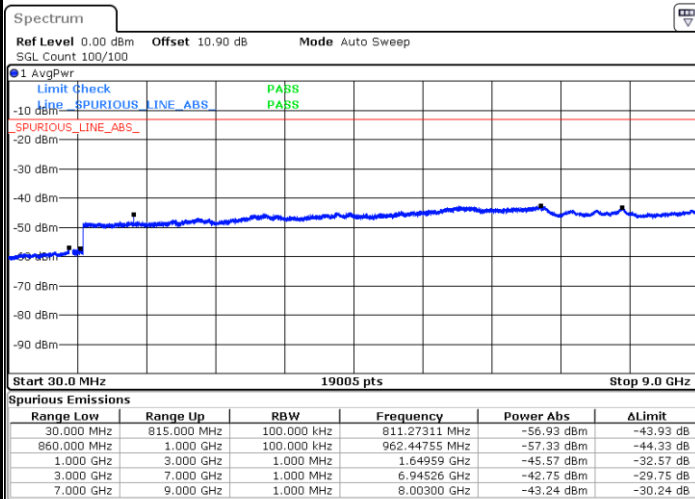

LTE Band 5 / 5MHz

Highest Channel / QPSK

Date: 18.AUG.2020 05:06:47

Highest Channel / 16QAM

Date: 18.AUG.2020 05:07:32

LTE Band 5 / 10MHz

Lowest Channel / QPSK

Date: 18.AUG.2020 05:18:46

Lowest Channel / 16QAM

Date: 18.AUG.2020 05:19:31

LTE Band 5 / 10MHz

Middle Channel / QPSK

Middle Channel / 16QAM

Date: 18.AUG.2020 05:21:01

Date: 18.AUG.2020 05:21:45

Highest Channel / QPSK

Highest Channel / 16QAM

Date: 18.AUG.2020 05:29:57

Date: 18.AUG.2020 05:30:42

LTE Band 5 / 1.4MHz

Lowest Channel / 64QAM

Middle Channel / 64QAM

Date: 4.SEP.2020 20:37:33

Date: 4.SEP.2020 20:38:41