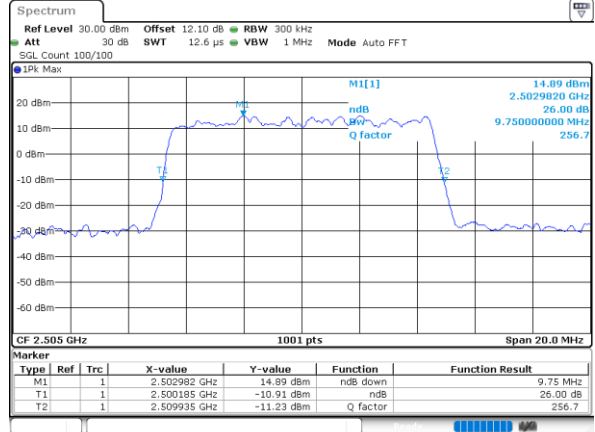

Lowest Channel / 10MHz / 16QAM

Date: 18_AUG.2020 06:07:12