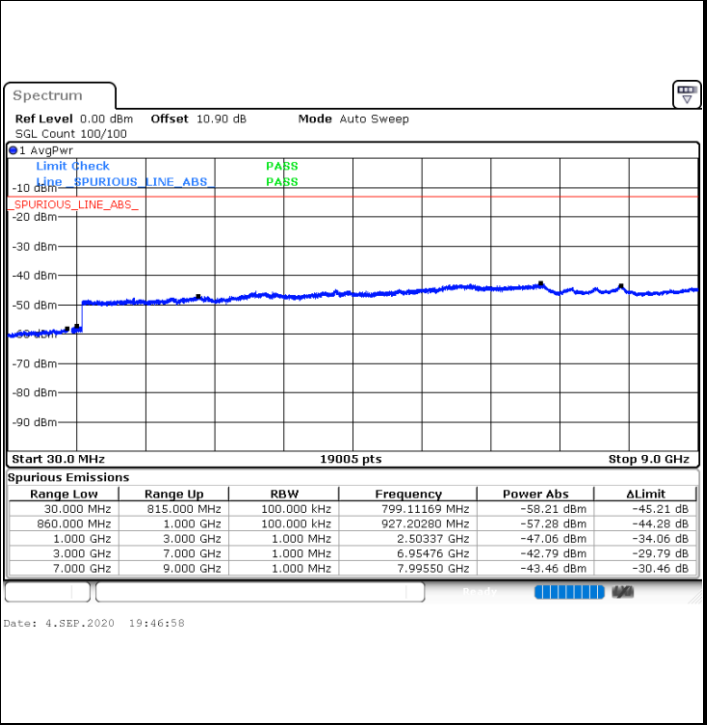

Highest Channel / 16QAM

Date: 18.AUG.2020 05:29:57

Date: 18.AUG.2020 05:30:42

LTE Band 5 / 1.4MHz

Lowest Channel / 64QAM

Middle Channel / 64QAM

Date: 4.SEP.2020 20:37:33

Date: 4.SEP.2020 20:38:41

Highest Channel / 64QAM

Date: 4.SEP.2020 20:43:09

LTE Band 5 / 3MHz

Lowest Channel / 64QAM

Middle Channel / 64QAM

Highest Channel / 64QAM

Highest Channel / 64QAM

LTE Band 5 / 5MHz

Lowest Channel / 64QAM

Middle Channel / 64QAM

Date: 4.SEP.2020 19:55:55

Date: 4.SEP.2020 19:57:02

Highest Channel / 64QAM

Date: 4.SEP.2020 20:01:30

LTE Band 5 / 10MHz

Lowest Channel / 64QAM

Note:

1. Normal Voltage =3.8 V. ; Battery End Point (BEP) =3.5 V. ; Maximum Voltage =4.4 V.
2. The frequency fundamental emissions stay within the authorized frequency block.

LTE Band 7

Peak-to-Average Ratio