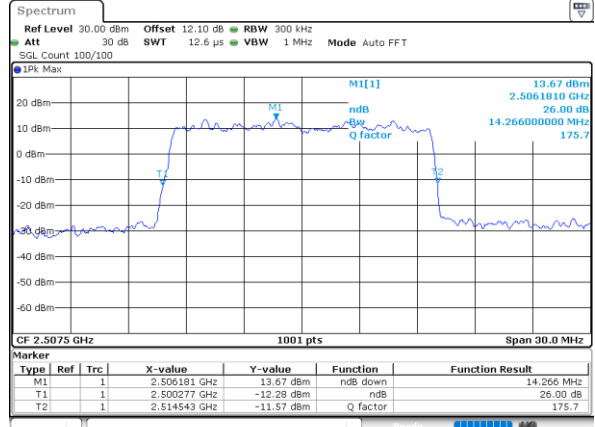

Highest Channel / 10MHz / 16QAM

Date: 18_AUG.2020 06:14:53

LTE Band 7

Lowest Channel / 15MHz / QPSK

Date: 18_AUG.2020 06:19:49

Lowest Channel / 15MHz / 16QAM

Date: 18_AUG.2020 06:20:01

Middle Channel / 15MHz / QPSK

Date: 18_AUG.2020 06:24:57

Middle Channel / 15MHz / 16QAM

Date: 18_AUG.2020 06:25:09

Highest Channel / 15MHz / QPSK

Date: 18_AUG.2020 06:27:22

Highest Channel / 15MHz / 16QAM

Date: 18_AUG.2020 06:27:34

LTE Band 7