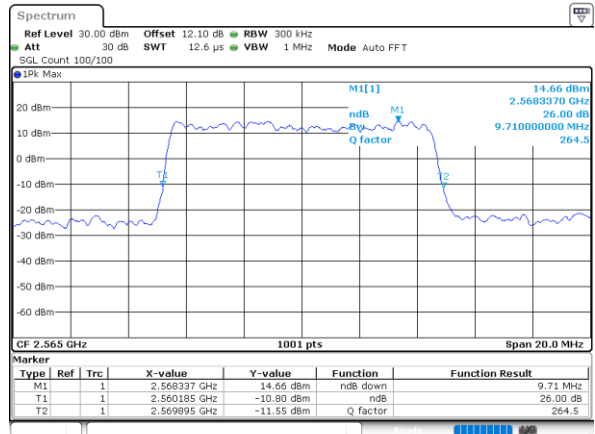

Lowest Channel / 10MHz / 16QAM

Date: 18_AUG.2020 06:07:12

Middle Channel / 10MHz / QPSK

Date: 18_AUG.2020 06:12:17

Middle Channel / 10MHz / 16QAM

Date: 18_AUG.2020 06:12:28

Highest Channel / 10MHz / QPSK

Date: 18_AUG.2020 06:14:41

Highest Channel / 10MHz / 16QAM

Date: 18_AUG.2020 06:14:53

LTE Band 7

Lowest Channel / 15MHz / QPSK

Date: 18_AUG.2020 06:19:49

Lowest Channel / 15MHz / 16QAM

Date: 18_AUG.2020 06:20:01

Middle Channel / 15MHz / QPSK