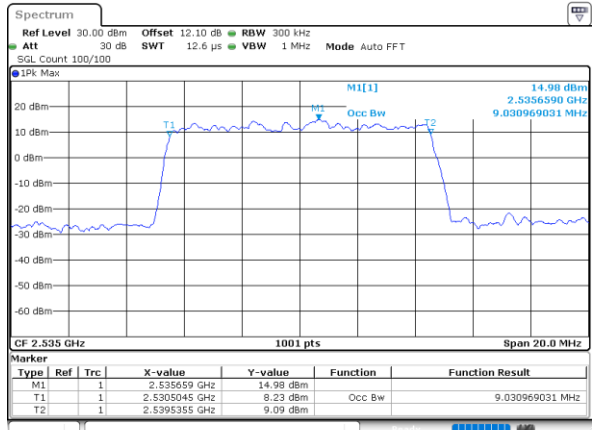

Date: 18_AUG.2020 05:59:26

Highest Channel / 5MHz / QPSK

Date: 18_AUG.2020 06:01:39

Highest Channel / 5MHz / 16QAM

Date: 18_AUG.2020 06:01:51

LTE Band 7

Lowest Channel / 10MHz / QPSK

Date: 18_AUG.2020 06:10:47

Lowest Channel / 10MHz / 16QAM

Date: 18_AUG.2020 06:10:59

Middle Channel / 10MHz / QPSK

Date: 18_AUG.2020 06:11:54

Middle Channel / 10MHz / 16QAM

Date: 18_AUG.2020 06:12:05

Highest Channel / 10MHz / QPSK

Date: 18_AUG.2020 06:14:17

Highest Channel / 10MHz / 16QAM

Date: 18_AUG.2020 06:14:29

LTE Band 7

Lowest Channel / 15MHz / QPSK

Date: 18_AUG.2020 06:19:26

Lowest Channel / 15MHz / 16QAM

Date: 18_AUG.2020 06:19:38

Middle Channel / 15MHz / QPSK