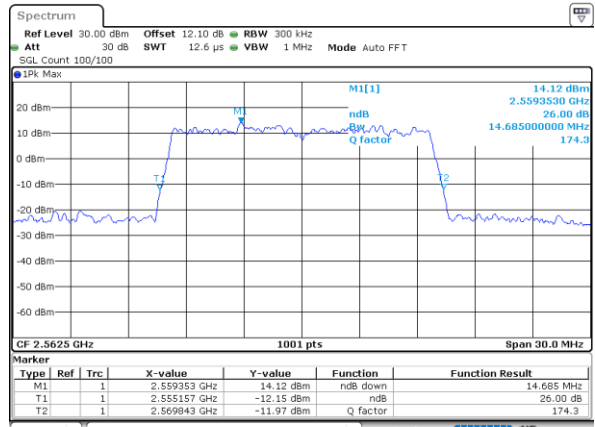

Date: 18_AUG.2020 06:24:57

Middle Channel / 15MHz / 16QAM

Date: 18_AUG.2020 06:25:09

Highest Channel / 15MHz / QPSK

Date: 18_AUG.2020 06:27:22

Highest Channel / 15MHz / 16QAM

Date: 18_AUG.2020 06:27:34

LTE Band 7