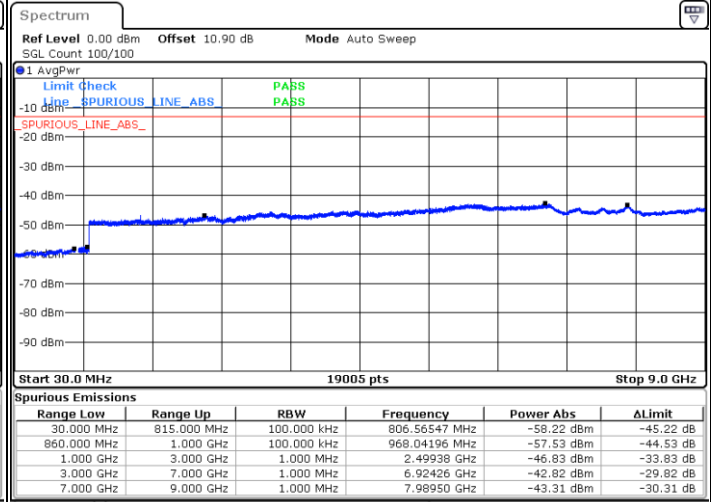

Highest Channel / 64QAM

Date: 4.SEP.2020 20:43:09

LTE Band 5 / 3MHz

Lowest Channel / 64QAM

Middle Channel / 64QAM

Highest Channel / 64QAM

Highest Channel / 64QAM

LTE Band 5 / 5MHz

Lowest Channel / 64QAM

Middle Channel / 64QAM

Date: 4.SEP.2020 19:55:55

Date: 4.SEP.2020 19:57:02

Highest Channel / 64QAM

Date: 4.SEP.2020 20:01:30

LTE Band 5 / 10MHz

Lowest Channel / 64QAM

Middle Channel / 64QAM

Date: 4.SEP.2020 20:05:59

Date: 4.SEP.2020 20:07:06

Highest Channel / 64QAM

Date: 4.SEP.2020 20:11:35

Frequency Stability

Test Conditions		LTE Band 5 (QPSK) / Middle Channel	Limit
Temperature (°C)	Voltage (Volt)	BW 10MHz	2.5ppm
		Deviation (ppm)	Result
50	Normal Voltage	0.0055	PASS
40	Normal Voltage	0.0019	
30	Normal Voltage	0.0094	
20(Ref.)	Normal Voltage	0.0000	
10	Normal Voltage	0.0151	
0	Normal Voltage	0.0026	
-10	Normal Voltage	0.0042	
-20	Normal Voltage	0.0071	
-30	Normal Voltage	0.0027	
20	Maximum Voltage	0.0012	
20	Normal Voltage	0.0000	
20	Battery End Point	0.0030	

Note:

1. Normal Voltage =3.8 V. ; Battery End Point (BEP) =3.5 V. ; Maximum Voltage =4.4 V.
2. The frequency fundamental emissions stay within the authorized frequency block.

LTE Band 7

Peak-to-Average Ratio