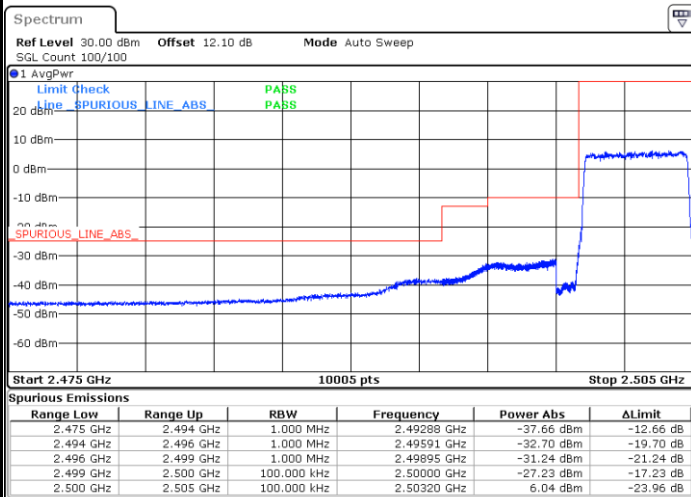

Date: 4,SEP,2020 21:37:56

LTE Band 7

Lowest Channel / 15MHz / 64QAM

Lowest Channel / 20MHz / 64QAM

Middle Channel / 15MHz / 64QAM

Middle Channel / 20MHz / 64QAM

Highest Channel / 15MHz / 64QAM

Highest Channel / 20MHz / 64QAM

Conducted Band Edge

LTE Band 7 / 5MHz / QPSK

Lowest Band Edge / 1 RB

Highest Band Edge / 1 RB

Lowest Band Edge / Full RB

Highest Band Edge / Full RB

LTE Band 7 / 5MHz / 16QAM

Lowest Band Edge / 1 RB

Date: 18.AUG.2020 05:56:03

Highest Band Edge / 1 RB

Date: 18.AUG.2020 06:03:34

Lowest Band Edge / Full RB

Date: 18.AUG.2020 05:57:24

Highest Band Edge / Full RB

Date: 18.AUG.2020 06:04:55