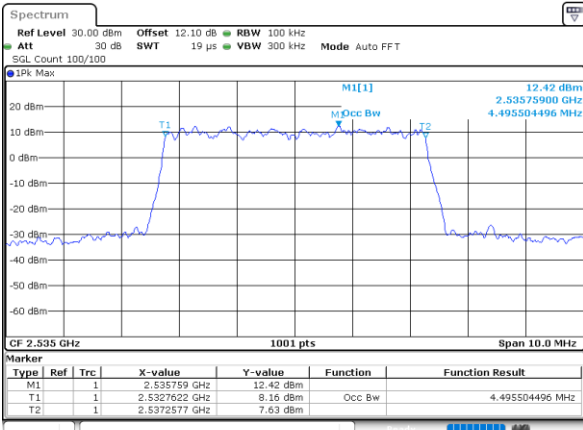

Highest Channel / 20MHz / QPSK

Date: 18_AUG.2020 06:39:41

Highest Channel / 20MHz / 16QAM

Date: 18_AUG.2020 06:39:52

LTE Band 7

Lowest Channel / 5MHz / 64QAM

Date: 4,SEP,2020 21:28:53

Lowest Channel / 10MHz / 64QAM

Date: 4,SEP,2020 21:35:11

Middle Channel / 5MHz / 64QAM

Date: 4,SEP,2020 21:31:26

Middle Channel / 10MHz / 64QAM

Date: 4,SEP,2020 21:37:44

Highest Channel / 5MHz / 64QAM

Date: 4,SEP,2020 21:32:38

Highest Channel / 10MHz / 64QAM