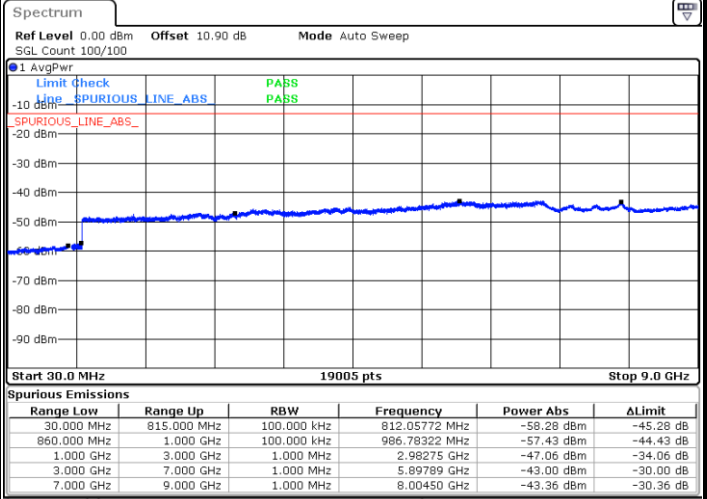

Highest Channel / 16QAM

Date: 18.AUG.2020 05:29:57

Date: 18.AUG.2020 05:30:42

LTE Band 5 / 1.4MHz

Lowest Channel / 64QAM

Middle Channel / 64QAM

Date: 4.SEP.2020 20:37:33

Date: 4.SEP.2020 20:38:41

Highest Channel / 64QAM

Date: 4.SEP.2020 20:43:09

LTE Band 5 / 3MHz

Lowest Channel / 64QAM

Middle Channel / 64QAM

Highest Channel / 64QAM

Highest Channel / 64QAM

LTE Band 5 / 5MHz

Lowest Channel / 64QAM

Middle Channel / 64QAM

Date: 4.SEP.2020 19:55:55

Date: 4.SEP.2020 19:57:02

Highest Channel / 64QAM

Date: 4.SEP.2020 20:01:30

LTE Band 5 / 10MHz

Lowest Channel / 64QAM

Note:

1. Normal Voltage =3.8 V. ; Battery End Point (BEP) =3.5 V. ; Maximum Voltage =4.4 V.
2. The frequency fundamental emissions stay within the authorized frequency block.

LTE Band 7

Peak-to-Average Ratio