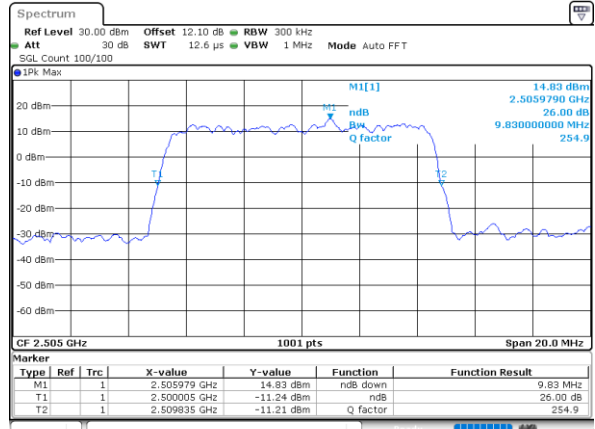

Highest Channel / 20MHz / QPSK

Date: 18_AUG.2020 06:40:04

Highest Channel / 20MHz / 16QAM

Date: 18_AUG.2020 06:40:16

LTE Band 7

Lowest Channel / 5MHz / 64QAM

Date: 4,SEP,2020 21:29:04

Lowest Channel / 10MHz / 64QAM

Date: 4,SEP,2020 21:35:23

Middle Channel / 5MHz / 64QAM

Date: 4,SEP,2020 21:31:37

Middle Channel / 10MHz / 64QAM

Date: 4,SEP,2020 21:37:55

Highest Channel / 5MHz / 64QAM

Date: 4,SEP,2020 21:32:49

Highest Channel / 10MHz / 64QAM