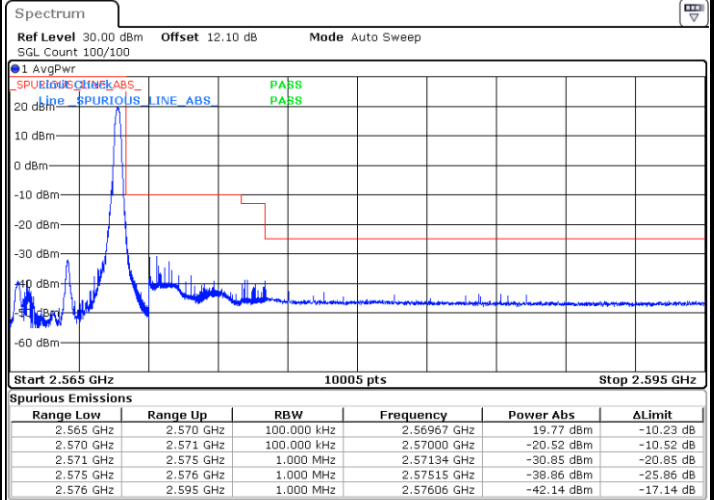

Date: 4,SEP,2020 21:37:56

LTE Band 7

Lowest Channel / 15MHz / 64QAM

Lowest Channel / 20MHz / 64QAM

Middle Channel / 15MHz / 64QAM

Middle Channel / 20MHz / 64QAM

Highest Channel / 15MHz / 64QAM

Highest Channel / 20MHz / 64QAM

Conducted Band Edge

LTE Band 7 / 5MHz / QPSK

Lowest Band Edge / 1 RB

Highest Band Edge / 1 RB

Lowest Band Edge / Full RB

Highest Band Edge / Full RB

LTE Band 7 / 5MHz / 16QAM

Lowest Band Edge / 1 RB

Date: 18.AUG.2020 05:56:03

Highest Band Edge / 1 RB

Date: 18.AUG.2020 06:03:34

Lowest Band Edge / Full RB

Date: 18.AUG.2020 05:57:24

Highest Band Edge / Full RB

Date: 18.AUG.2020 06:04:55