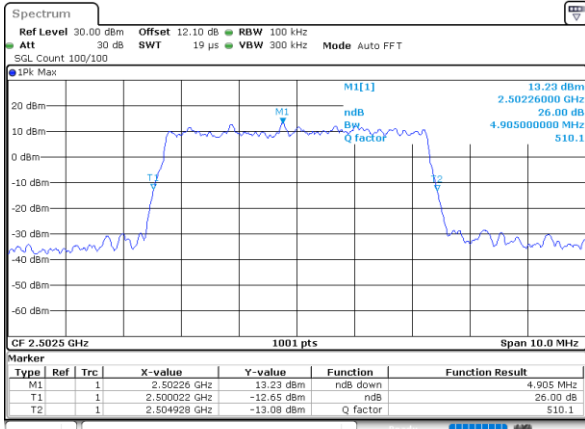

Highest Channel / 20MHz / QPSK

Date: 18_AUG.2020 06:40:04

Highest Channel / 20MHz / 16QAM

Date: 18_AUG.2020 06:40:16

LTE Band 7

Lowest Channel / 5MHz / 64QAM

Date: 4,SEP,2020 21:29:04

Lowest Channel / 10MHz / 64QAM