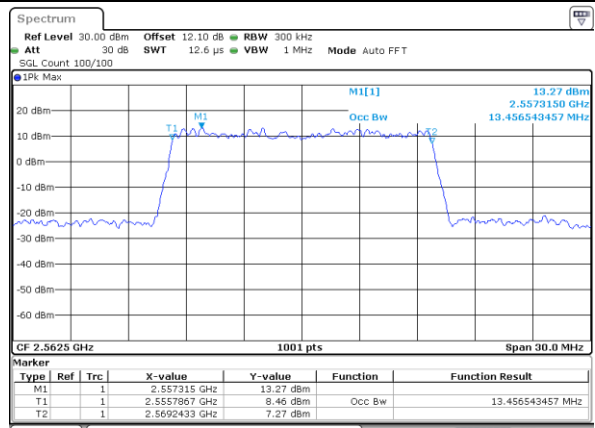

Highest Channel / 10MHz / 16QAM

Date: 18_AUG.2020 06:14:29

LTE Band 7

Lowest Channel / 15MHz / QPSK

Date: 18_AUG.2020 06:19:26

Lowest Channel / 15MHz / 16QAM

Date: 18_AUG.2020 06:19:38

Middle Channel / 15MHz / QPSK

Date: 18_AUG.2020 06:24:05

Middle Channel / 15MHz / 16QAM

Date: 18_AUG.2020 06:24:46

Highest Channel / 15MHz / QPSK

Date: 18_AUG.2020 06:26:59

Highest Channel / 15MHz / 16QAM

Date: 18_AUG.2020 06:27:10

LTE Band 7