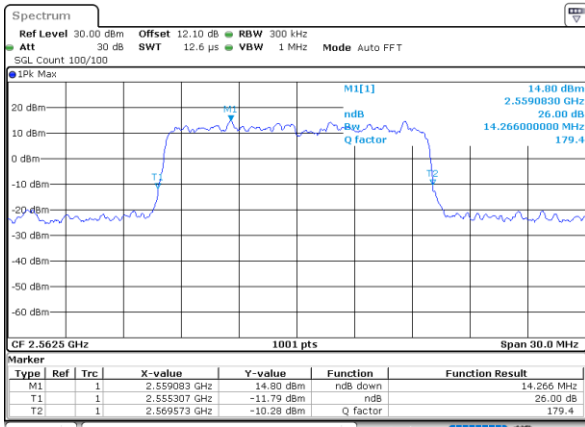

Highest Channel / 15MHz / QPSK

Date: 18_AUG.2020 06:27:22