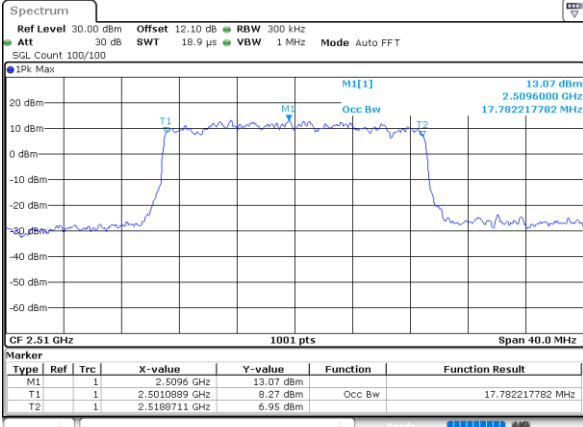

LTE Band 7

Lowest Channel / 20MHz / QPSK

Date: 18_AUG.2020 06:32:07