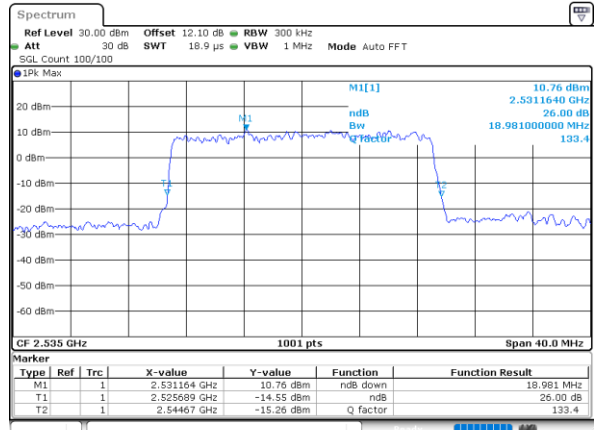

Date: 4,SEP,2020 21:39:07

LTE Band 7

Lowest Channel / 15MHz / 64QAM

Date: 4,SEP,2020 21:41:41

Lowest Channel / 20MHz / 64QAM

Date: 4,SEP,2020 21:48:00

Middle Channel / 15MHz / 64QAM

Date: 4,SEP,2020 21:44:15

Middle Channel / 20MHz / 64QAM

Date: 4,SEP,2020 21:50:33

Highest Channel / 15MHz / 64QAM

Date: 4,SEP,2020 21:45:26

Highest Channel / 20MHz / 64QAM

Date: 4,SEP,2020 21:51:45

Occupied Bandwidth

Mode	LTE Band 7 : 99%OBW(MHz)											
BW	1.4MHz		3MHz		5MHz		10MHz		15MHz		20MHz	
Mod.	QPSK	16QAM	QPSK	16QAM	QPSK	16QAM	QPSK	16QAM	QPSK	16QAM	QPSK	16QAM
Lowest CH	-	-	-	-	4.50	4.50	9.01	9.07	13.43	13.46	17.78	17.86
Middle CH	-	-	-	-	4.52	4.50	8.97	9.03	13.43	13.46	17.86	17.82
Highest CH	-	-	-	-	4.51	4.50	9.03	9.05	13.49	13.46	17.90	17.90
Mode	LTE Band 7 : 99%OBW(MHz)											
BW	1.4MHz		3MHz		5MHz		10MHz		15MHz		20MHz	
Mod.	64QAM		64QAM		64QAM		64QAM		64QAM		64QAM	
Lowest CH	-	-	-	-	4.49	-	8.95	-	13.43	-	17.78	-
Middle CH	-	-	-	-	4.50	-	9.05	-	13.43	-	17.90	-
Highest CH	-	-	-	-	4.51	-	9.07	-	13.49	-	17.82	-