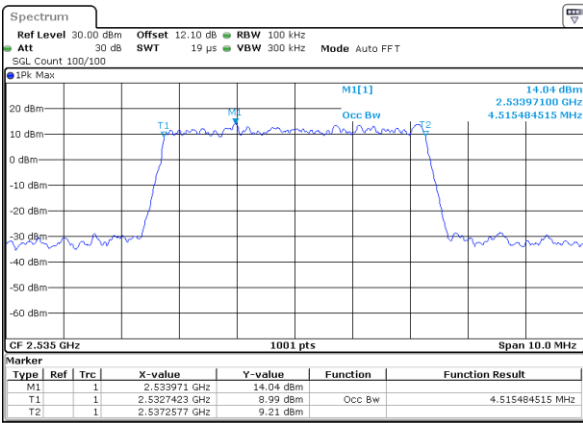

Middle Channel / 20MHz / 64QAM

Date: 4,SEP,2020 21:50:33

Highest Channel / 15MHz / 64QAM

Date: 4,SEP,2020 21:45:26

Highest Channel / 20MHz / 64QAM

Date: 4,SEP,2020 21:51:45

Occupied Bandwidth

Mode	LTE Band 7 : 99%OBW(MHz)											
BW	1.4MHz		3MHz		5MHz		10MHz		15MHz		20MHz	
Mod.	QPSK	16QAM	QPSK	16QAM	QPSK	16QAM	QPSK	16QAM	QPSK	16QAM	QPSK	16QAM
Lowest CH	-	-	-	-	4.50	4.50	9.01	9.07	13.43	13.46	17.78	17.86
Middle CH	-	-	-	-	4.52	4.50	8.97	9.03	13.43	13.46	17.86	17.82
Highest CH	-	-	-	-	4.51	4.50	9.03	9.05	13.49	13.46	17.90	17.90
Mode	LTE Band 7 : 99%OBW(MHz)											
BW	1.4MHz		3MHz		5MHz		10MHz		15MHz		20MHz	
Mod.	64QAM		64QAM		64QAM		64QAM		64QAM		64QAM	
Lowest CH	-	-	-	-	4.49	-	8.95	-	13.43	-	17.78	-
Middle CH	-	-	-	-	4.50	-	9.05	-	13.43	-	17.90	-
Highest CH	-	-	-	-	4.51	-	9.07	-	13.49	-	17.82	-

LTE Band 7

Lowest Channel / 5MHz / QPSK

Date: 18_AUG.2020 05:54:06

Lowest Channel / 5MHz / 16QAM

Date: 18_AUG.2020 05:54:18

Middle Channel / 5MHz / QPSK

Date: 18_AUG.2020 05:59:15

Middle Channel / 5MHz / 16QAM

Date: 18_AUG.2020 05:59:26

Highest Channel / 5MHz / QPSK

Date: 18_AUG.2020 06:01:39

Highest Channel / 5MHz / 16QAM

Date: 18_AUG.2020 06:01:51

LTE Band 7

Lowest Channel / 10MHz / QPSK

Date: 18_AUG.2020 06:10:47