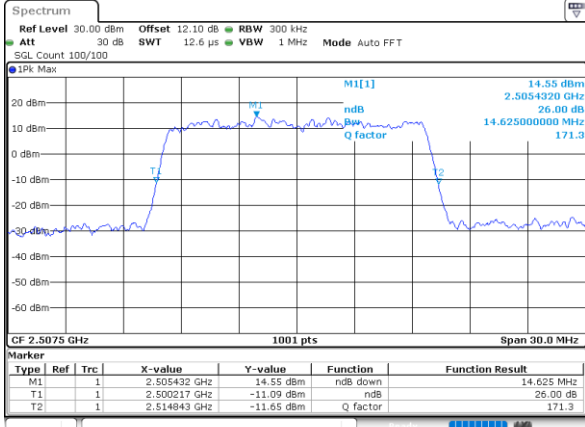

Highest Channel / 10MHz / 16QAM

Date: 18_AUG.2020 06:14:53

LTE Band 7

Lowest Channel / 15MHz / QPSK

Date: 18_AUG.2020 06:19:49

Lowest Channel / 15MHz / 16QAM

Date: 18_AUG.2020 06:20:01

Middle Channel / 15MHz / QPSK