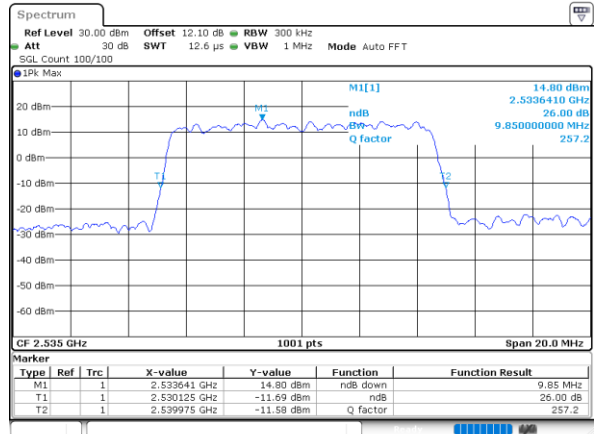

Lowest Channel / 10MHz / 16QAM

Date: 18_AUG.2020 06:07:12

Middle Channel / 10MHz / QPSK

Date: 18_AUG.2020 06:12:17

Middle Channel / 10MHz / 16QAM

Date: 18_AUG.2020 06:12:28

Highest Channel / 10MHz / QPSK

Date: 18_AUG.2020 06:14:41