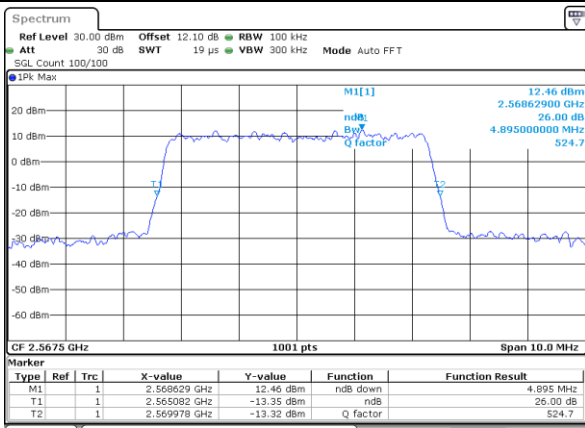

Highest Channel / 20MHz / QPSK

Date: 18_AUG.2020 06:40:04

Highest Channel / 20MHz / 16QAM

Date: 18_AUG.2020 06:40:16

LTE Band 7

Lowest Channel / 5MHz / 64QAM

Date: 4,SEP,2020 21:29:04

Lowest Channel / 10MHz / 64QAM

Date: 4,SEP,2020 21:35:23

Middle Channel / 5MHz / 64QAM

Date: 4,SEP,2020 21:31:37

Middle Channel / 10MHz / 64QAM

Date: 4,SEP,2020 21:37:55

Highest Channel / 5MHz / 64QAM

Date: 4,SEP,2020 21:32:49

Highest Channel / 10MHz / 64QAM

Date: 4,SEP,2020 21:39:07

LTE Band 7

Lowest Channel / 15MHz / 64QAM

Date: 4,SEP,2020 21:41:41

Lowest Channel / 20MHz / 64QAM

Date: 4,SEP,2020 21:48:00

Middle Channel / 15MHz / 64QAM

Date: 4,SEP,2020 21:44:15