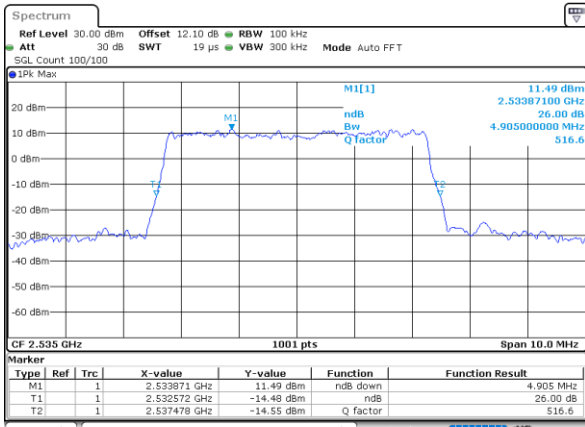

Middle Channel / 5MHz / 64QAM

Date: 4,SEP,2020 21:31:37