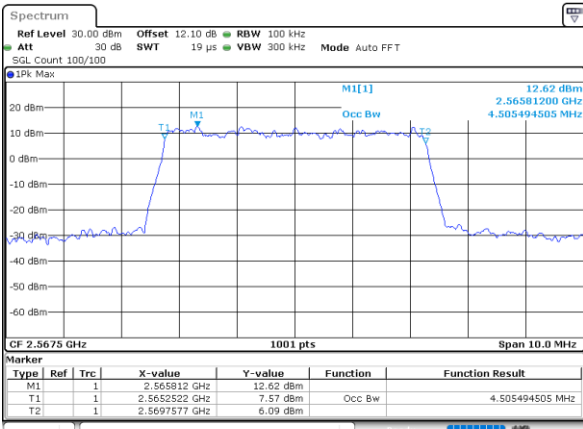

Highest Channel / 20MHz / QPSK

Date: 18_AUG.2020 06:39:41

Highest Channel / 20MHz / 16QAM

Date: 18_AUG.2020 06:39:52

LTE Band 7

Lowest Channel / 5MHz / 64QAM

Date: 4,SEP,2020 21:28:53

Lowest Channel / 10MHz / 64QAM

Date: 4,SEP,2020 21:35:11

Middle Channel / 5MHz / 64QAM

Date: 4,SEP,2020 21:31:26

Middle Channel / 10MHz / 64QAM

Date: 4,SEP,2020 21:37:44

Highest Channel / 5MHz / 64QAM

Date: 4,SEP,2020 21:32:38

Highest Channel / 10MHz / 64QAM