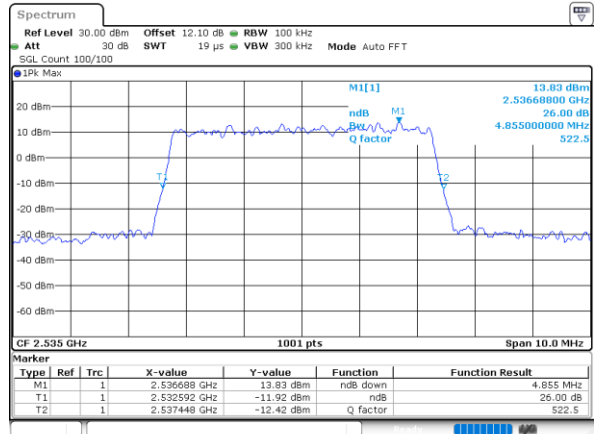

Mode	LTE Band 7 : 26dB BW(MHz)											
BW	1.4MHz		3MHz		5MHz		10MHz		15MHz		20MHz	
Mod.	QPSK	16QAM	QPSK	16QAM	QPSK	16QAM	QPSK	16QAM	QPSK	16QAM	QPSK	16QAM
Lowest CH	-	-	-	-	4.94	4.89	9.71	9.75	14.63	14.27	19.18	18.86
Middle CH	-	-	-	-	4.94	4.86	9.77	9.85	14.09	14.54	19.18	18.74
Highest CH	-	-	-	-	4.95	4.91	9.81	9.71	14.27	14.69	19.22	18.82
Mode	LTE Band 7 : 26dB BW(MHz)											
BW	1.4MHz		3MHz		5MHz		10MHz		15MHz		20MHz	
Mod.	64QAM		64QAM		64QAM		64QAM		64QAM		64QAM	
Lowest CH	-	-	-	-	4.91	-	9.83	-	14.48	-	18.78	-
Middle CH	-	-	-	-	4.91	-	9.79	-	14.48	-	18.98	-
Highest CH	-	-	-	-	4.90	-	9.85	-	14.24	-	18.62	-

LTE Band 7

Lowest Channel / 5MHz / QPSK

Date: 18_AUG.2020 05:54:30

Lowest Channel / 5MHz / 16QAM

Date: 18_AUG.2020 05:54:42

Middle Channel / 5MHz / QPSK

Date: 18_AUG.2020 05:59:38

Middle Channel / 5MHz / 16QAM

Date: 18_AUG.2020 05:59:49

Highest Channel / 5MHz / QPSK

Date: 18_AUG.2020 06:02:02

Highest Channel / 5MHz / 16QAM

Date: 18_AUG.2020 06:02:14

LTE Band 7

Lowest Channel / 10MHz / QPSK

Date: 18_AUG.2020 06:07:10