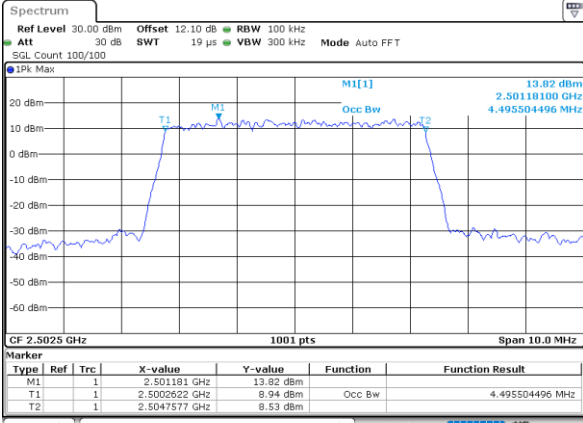

Date: 4,SEP,2020 21:39:07

LTE Band 7

Lowest Channel / 15MHz / 64QAM

Date: 4,SEP,2020 21:41:41

Lowest Channel / 20MHz / 64QAM

Date: 4,SEP,2020 21:48:00

Middle Channel / 15MHz / 64QAM

Date: 4,SEP,2020 21:44:15

Middle Channel / 20MHz / 64QAM

Date: 4,SEP,2020 21:50:33

Highest Channel / 15MHz / 64QAM

Date: 4,SEP,2020 21:45:26

Highest Channel / 20MHz / 64QAM

Date: 4,SEP,2020 21:51:45

Occupied Bandwidth

Mode	LTE Band 7 : 99%OBW(MHz)											
BW	1.4MHz		3MHz		5MHz		10MHz		15MHz		20MHz	
Mod.	QPSK	16QAM	QPSK	16QAM	QPSK	16QAM	QPSK	16QAM	QPSK	16QAM	QPSK	16QAM
Lowest CH	-	-	-	-	4.50	4.50	9.01	9.07	13.43	13.46	17.78	17.86
Middle CH	-	-	-	-	4.52	4.50	8.97	9.03	13.43	13.46	17.86	17.82
Highest CH	-	-	-	-	4.51	4.50	9.03	9.05	13.49	13.46	17.90	17.90
Mode	LTE Band 7 : 99%OBW(MHz)											
BW	1.4MHz		3MHz		5MHz		10MHz		15MHz		20MHz	
Mod.	64QAM		64QAM		64QAM		64QAM		64QAM		64QAM	
Lowest CH	-	-	-	-	4.49	-	8.95	-	13.43	-	17.78	-
Middle CH	-	-	-	-	4.50	-	9.05	-	13.43	-	17.90	-
Highest CH	-	-	-	-	4.51	-	9.07	-	13.49	-	17.82	-

LTE Band 7

Lowest Channel / 5MHz / QPSK

Date: 18_AUG.2020 05:54:06

Lowest Channel / 5MHz / 16QAM

Date: 18_AUG.2020 05:54:18

Middle Channel / 5MHz / QPSK

Date: 18_AUG.2020 05:59:15

Middle Channel / 5MHz / 16QAM