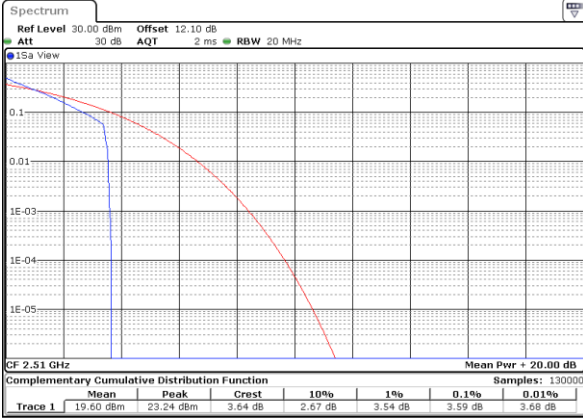

LTE Band 7 / 20MHz / QPSK

Lowest Channel / 1RB

Date: 18_AUG.2020 06:46:00