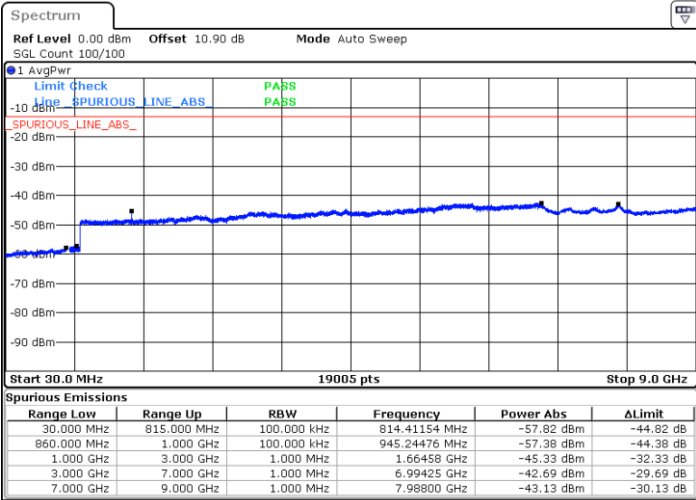

LTE Band 5 / 5MHz

Highest Channel / QPSK

Date: 18.AUG.2020 05:06:47

Highest Channel / 16QAM

Date: 18.AUG.2020 05:07:32

LTE Band 5 / 10MHz

Lowest Channel / QPSK

Date: 18.AUG.2020 05:18:46

Lowest Channel / 16QAM

Date: 18.AUG.2020 05:19:31

LTE Band 5 / 10MHz

Middle Channel / QPSK

Middle Channel / 16QAM

Date: 18.AUG.2020 05:21:01

Date: 18.AUG.2020 05:21:45

Highest Channel / QPSK

Highest Channel / 16QAM

Date: 18.AUG.2020 05:29:57

Date: 18.AUG.2020 05:30:42

LTE Band 5 / 1.4MHz

Lowest Channel / 64QAM

Middle Channel / 64QAM

Date: 4.SEP.2020 20:37:33

Date: 4.SEP.2020 20:38:41

Highest Channel / 64QAM

Date: 4.SEP.2020 20:43:09

LTE Band 5 / 3MHz

Lowest Channel / 64QAM

Middle Channel / 64QAM

Highest Channel / 64QAM

Highest Channel / 64QAM

LTE Band 5 / 5MHz