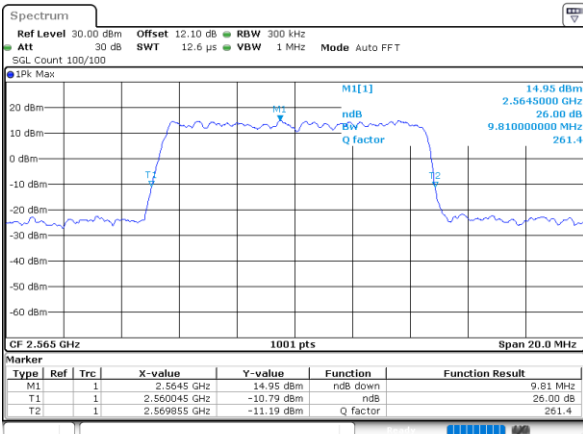

Lowest Channel / 10MHz / 16QAM

Date: 18_AUG.2020 06:07:12

Middle Channel / 10MHz / QPSK

Date: 18_AUG.2020 06:12:17

Middle Channel / 10MHz / 16QAM

Date: 18_AUG.2020 06:12:28

Highest Channel / 10MHz / QPSK

Date: 18_AUG.2020 06:14:41