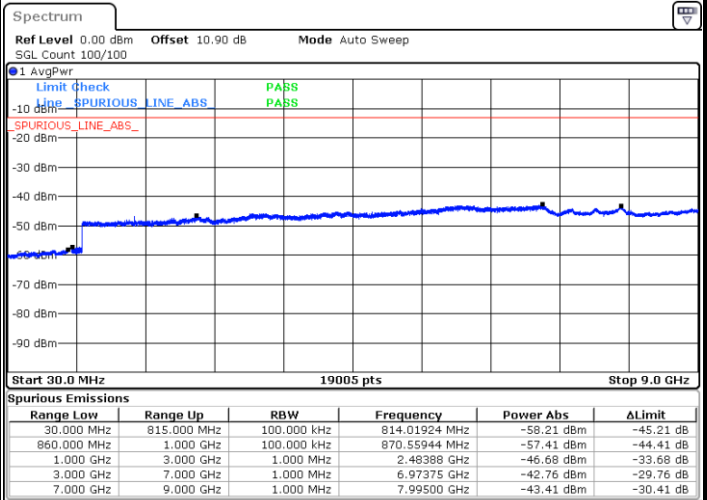

Lowest Channel / 16QAM

Date: 18.AUG.2020 05:19:31

LTE Band 5 / 10MHz

Middle Channel / QPSK

Middle Channel / 16QAM

Date: 18.AUG.2020 05:21:01

Date: 18.AUG.2020 05:21:45

Highest Channel / QPSK

Highest Channel / 16QAM

Date: 18.AUG.2020 05:29:57

Date: 18.AUG.2020 05:30:42

LTE Band 5 / 1.4MHz

Lowest Channel / 64QAM

Middle Channel / 64QAM

Date: 4.SEP.2020 20:37:33

Date: 4.SEP.2020 20:38:41

Highest Channel / 64QAM

Date: 4.SEP.2020 20:43:09

LTE Band 5 / 3MHz

Lowest Channel / 64QAM

Middle Channel / 64QAM

Highest Channel / 64QAM

Highest Channel / 64QAM

LTE Band 5 / 5MHz

Lowest Channel / 64QAM

Middle Channel / 64QAM

Date: 4.SEP.2020 19:55:55

Date: 4.SEP.2020 19:57:02

Highest Channel / 64QAM

Date: 4.SEP.2020 20:01:30

LTE Band 5 / 10MHz

Lowest Channel / 64QAM