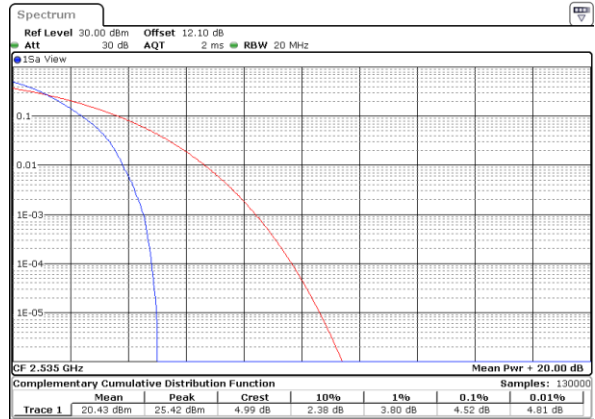

Note:

1. Normal Voltage =3.8 V. ; Battery End Point (BEP) =3.5 V. ; Maximum Voltage =4.4 V.
2. The frequency fundamental emissions stay within the authorized frequency block.

LTE Band 7

Peak-to-Average Ratio

LTE Band 7 / 20MHz / QPSK

Lowest Channel / 1RB

Date: 18_AUG.2020 06:46:00

Lowest Channel / Full RB

Date: 18_AUG.2020 06:46:09

Middle Channel / 1RB

Date: 18_AUG.2020 06:46:19

Middle Channel / Full RB

Date: 18_AUG.2020 06:46:28

Highest Channel / 1RB

Date: 18_AUG.2020 06:46:38

Highest Channel / Full RB

Date: 18_AUG.2020 06:46:48

LTE Band 7 / 20MHz / 16QAM

Lowest Channel / 1RB

Date: 18_AUG.2020 07:38:09