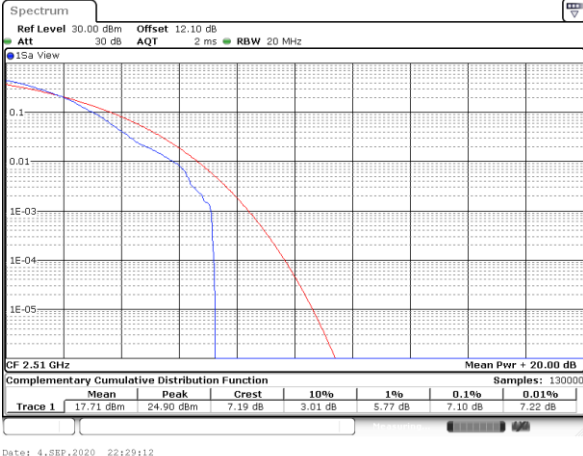

Lowest Channel / Full RB

Date: 18_AUG.2020 06:45:11

Middle Channel / 1RB

Date: 18_AUG.2020 06:45:21

Middle Channel / Full RB

Date: 18_AUG.2020 06:45:30

Highest Channel / 1RB

Date: 18_AUG.2020 06:45:40

Highest Channel / Full RB

Date: 18_AUG.2020 06:45:50

LTE Band 7 / 20MHz / 64QAM

Lowest Channel / 1RB

Date: 4,SEP,2020 22:29:12

Lowest Channel / Full RB

Date: 4,SEP,2020 22:31:11

Middle Channel / 1RB

Date: 4,SEP,2020 22:29:34

Middle Channel / Full RB

Date: 4,SEP,2020 22:31:38

Highest Channel / 1RB

Date: 4,SEP,2020 22:29:54

Highest Channel / Full RB

Date: 4,SEP,2020 22:30:05

26dB Bandwidth