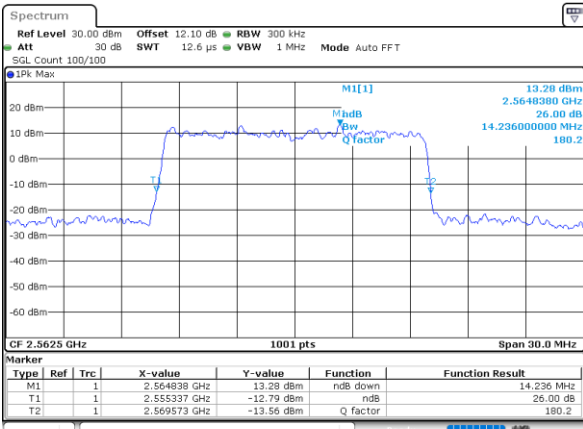

Highest Channel / 15MHz / 64QAM

Date: 4,SEP,2020 21:45:26