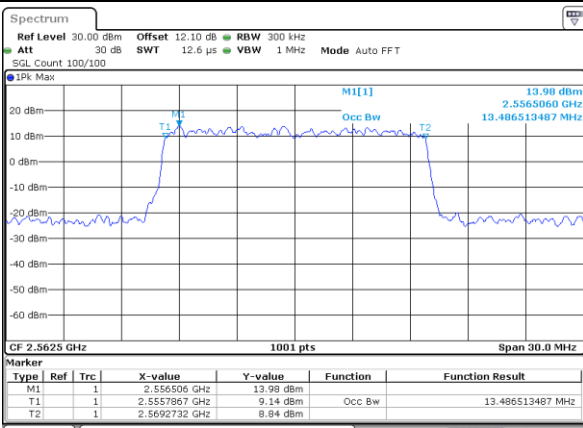

Highest Channel / 15MHz / QPSK

Date: 18_AUG.2020 06:26:59