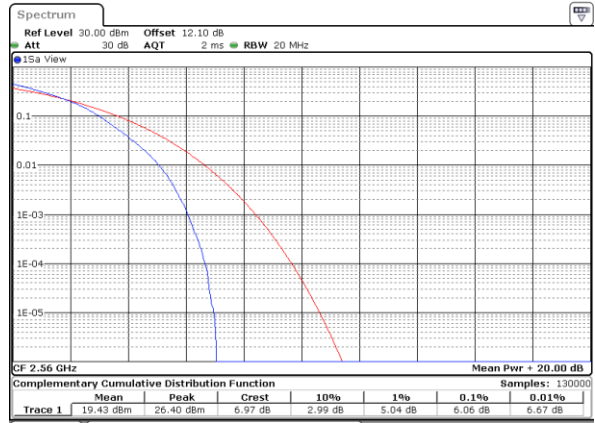

Date: 18_AUG.2020 06:46:28

Highest Channel / 1RB

Date: 18_AUG.2020 06:46:38

Highest Channel / Full RB

Date: 18_AUG.2020 06:46:48

LTE Band 7 / 20MHz / 16QAM

Lowest Channel / 1RB

Date: 18_AUG.2020 07:38:09

Lowest Channel / Full RB

Date: 18_AUG.2020 06:45:11

Middle Channel / 1RB

Date: 18_AUG.2020 06:45:21

Middle Channel / Full RB

Date: 18_AUG.2020 06:45:30

Highest Channel / 1RB

Date: 18_AUG.2020 06:45:40

Highest Channel / Full RB

Date: 18_AUG.2020 06:45:50

LTE Band 7 / 20MHz / 64QAM

Lowest Channel / 1RB

Date: 4,SEP,2020 22:29:12

Lowest Channel / Full RB

Date: 4,SEP,2020 22:31:11

Middle Channel / 1RB