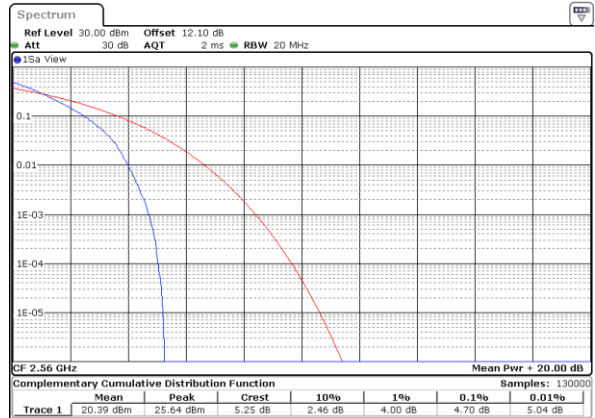

LTE Band 7 / 20MHz / QPSK

Lowest Channel / 1RB

Date: 18_AUG.2020 06:46:00

Lowest Channel / Full RB

Date: 18_AUG.2020 06:46:09

Middle Channel / 1RB

Date: 18_AUG.2020 06:46:19

Middle Channel / Full RB

Date: 18_AUG.2020 06:46:28

Highest Channel / 1RB

Date: 18_AUG.2020 06:46:38

Highest Channel / Full RB

Date: 18_AUG.2020 06:46:48

LTE Band 7 / 20MHz / 16QAM

Lowest Channel / 1RB

Date: 18_AUG.2020 07:38:09