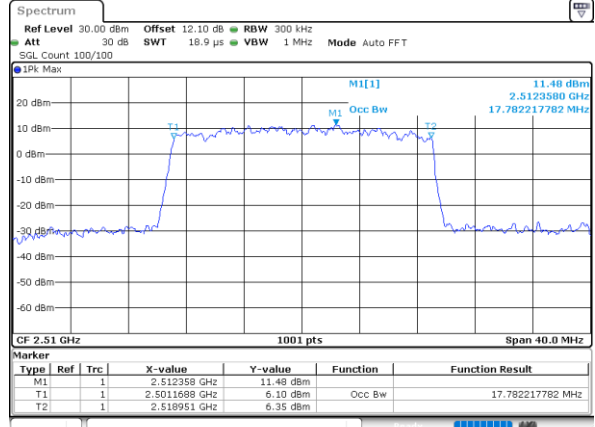

Date: 4,SEP,2020 21:37:56

LTE Band 7

Lowest Channel / 15MHz / 64QAM

Lowest Channel / 20MHz / 64QAM

Middle Channel / 15MHz / 64QAM

Middle Channel / 20MHz / 64QAM

Highest Channel / 15MHz / 64QAM

Highest Channel / 20MHz / 64QAM

Conducted Band Edge

LTE Band 7 / 5MHz / QPSK

Lowest Band Edge / 1 RB

Highest Band Edge / 1 RB

Lowest Band Edge / Full RB

Highest Band Edge / Full RB

LTE Band 7 / 5MHz / 16QAM

Lowest Band Edge / 1 RB