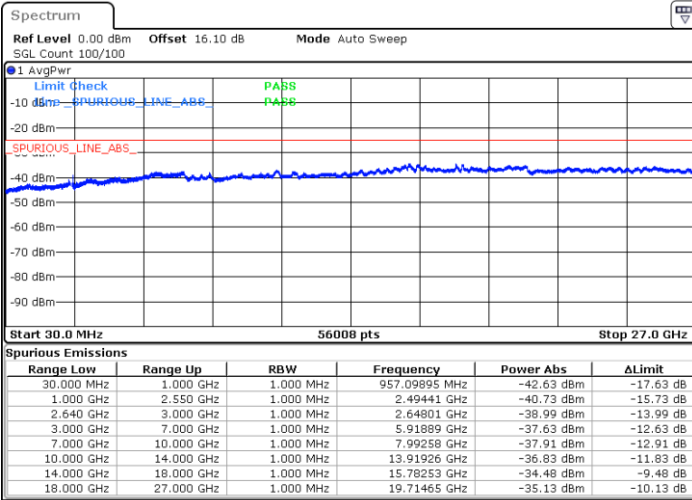

Date: 4.SEP.2020 23:25:19

Highest Channel / 64QAM

Date: 4.SEP.2020 23:26:39

LTE Band 38 / 15MHz

Lowest Channel / 64QAM

Middle Channel / 64QAM

Date: 4.SEP.2020 23:28:00

Date: 4.SEP.2020 23:29:19

Highest Channel / 64QAM

Date: 4.SEP.2020 23:30:39

LTE Band 38 / 20MHz

Lowest Channel / 64QAM

Middle Channel / 64QAM

Date: 4.SEP.2020 23:32:00

Date: 4.SEP.2020 23:33:20

Highest Channel / 64QAM

Date: 4.SEP.2020 23:34:40

Frequency Stability

Test Conditions		LTE Band 38 (QPSK) / Middle Channel	Limit
Temperature (°C)	Voltage (Volt)	BW 10MHz	Note 2.
		Deviation (ppm)	Result
50	Normal Voltage	0.0003	PASS
40	Normal Voltage	0.0012	
30	Normal Voltage	0.0005	
20(Ref.)	Normal Voltage	0.0000	
10	Normal Voltage	0.0008	
0	Normal Voltage	0.0039	
-10	Normal Voltage	0.0014	
-20	Normal Voltage	0.0022	
-30	Normal Voltage	0.0020	
20	Maximum Voltage	0.0037	
20	Normal Voltage	0.0000	
20	Battery End Point	0.0032	