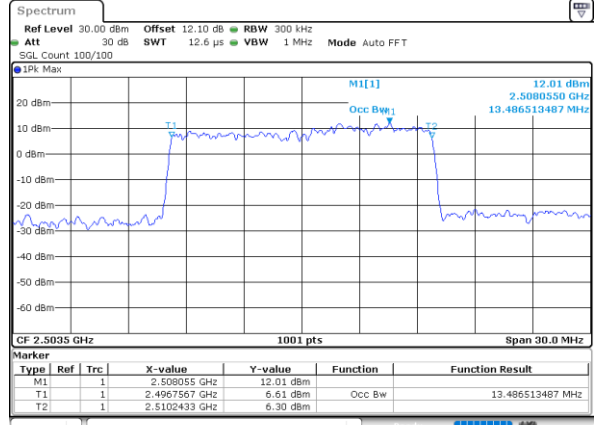

Date: 17\_AUG.2020 23:14:07

Highest Channel / 10MHz / 16QAM

Date: 17\_AUG.2020 23:14:19

LTE Band 41

Lowest Channel / 15MHz / QPSK

Date: 17\_AUG.2020 23:14:55

Lowest Channel / 15MHz / 16QAM

Date: 17\_AUG.2020 23:15:06