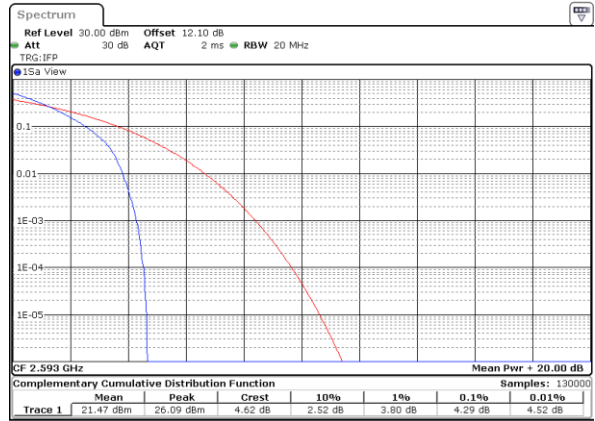

## Peak-to-Average Ratio

Mode	LTE Band 41 / 20MHz				
Mod.	QPSK		16QAM		Limit: 13dB
RB Size	1RB	Full RB	1RB	Full RB	Result
Lowest CH	3.48	4.43	5.04	5.88	PASS
Middle CH	3.51	4.29	5.28	5.62	
Highest CH	3.42	4.64	5.19	6.12	
Mode	LTE Band 41 / 20MHz				
Mod.	64QAM				Limit: 13dB
RB Size	1RB	Full RB			Result
Lowest CH	6.29	6.35	-	-	PASS
Middle CH	6.26	6.41	-	-	
Highest CH	6.17	6.78	-	-	

LTE Band 41 / 20MHz / QPSK

Lowest Channel / 1RB

Date: 17\_AUG.2020 23:23:45

Lowest Channel / Full RB

Date: 17\_AUG.2020 23:24:02

Middle Channel / 1RB

Date: 17\_AUG.2020 23:24:18

Middle Channel / Full RB

Date: 17\_AUG.2020 23:24:36

Highest Channel / 1RB

Date: 17\_AUG.2020 23:24:53

Highest Channel / Full RB

Date: 17\_AUG.2020 23:25:11

LTE Band 41 / 20MHz / 16QAM

Lowest Channel / 1RB

Date: 17\_AUG.2020 23:21:20