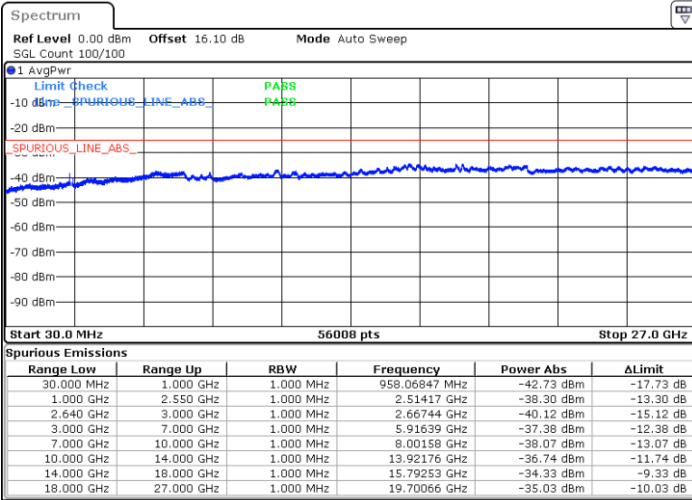

LTE Band 38 / 10MHz

Middle Channel / QPSK

Middle Channel / 16QAM

Date: 18.AUG.2020 01:50:58

Date: 18.AUG.2020 01:52:18

Highest Channel / QPSK

Highest Channel / 16QAM

Date: 18.AUG.2020 01:53:38

Date: 18.AUG.2020 01:54:58

LTE Band 38 / 15MHz

Lowest Channel / QPSK

Lowest Channel / 16QAM

Date: 18.AUG.2020 01:56:19

Date: 18.AUG.2020 01:57:39

Middle Channel / QPSK

Middle Channel / 16QAM