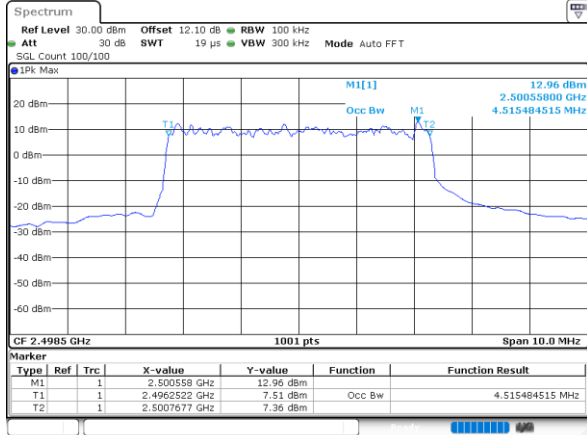

Middle Channel / 20MHz / 16QAM

Date: 17\_AUG.2020 23:18:13

Highest Channel / 20MHz / QPSK

Date: 17\_AUG.2020 23:18:47

Highest Channel / 20MHz / 16QAM

Date: 17\_AUG.2020 23:18:59

LTE Band 41

Lowest Channel / 5MHz / 64QAM

Date: 5,SEP,2020 00:02:136

Lowest Channel / 10MHz / 64QAM

Date: 5,SEP,2020 00:03:146

Middle Channel / 5MHz / 64QAM

Date: 5,SEP,2020 00:02:159

Middle Channel / 10MHz / 64QAM

Date: 5,SEP,2020 00:04:09

Highest Channel / 5MHz / 64QAM