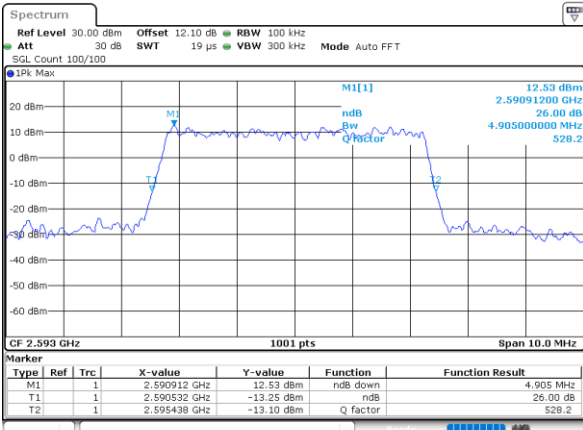

Middle Channel / 20MHz / 16QAM

Date: 17\_AUG.2020 23:18:36

Highest Channel / 20MHz / QPSK

Date: 17\_AUG.2020 23:19:11

Highest Channel / 20MHz / 16QAM

Date: 17\_AUG.2020 23:19:23

LTE Band 41

Lowest Channel / 5MHz / 64QAM

Date: 5,SEP,2020 00:02:48

Lowest Channel / 10MHz / 64QAM

Date: 5,SEP,2020 00:03:58

Middle Channel / 5MHz / 64QAM

Date: 5,SEP,2020 00:03:10

Middle Channel / 10MHz / 64QAM

Date: 5,SEP,2020 00:04:20

Highest Channel / 5MHz / 64QAM