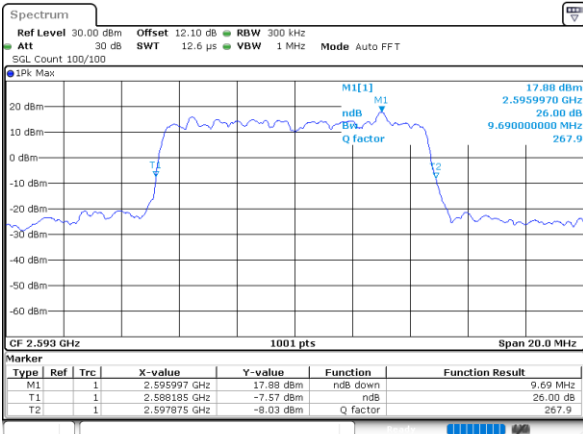

Middle Channel / 10MHz / QPSK

Date: 17_AUG.2020 23:13:44