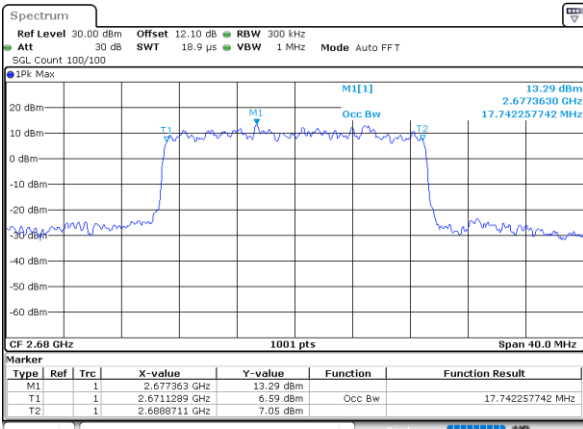

Date: 17\_AUG.2020 23:16:39

LTE Band 41

Lowest Channel / 20MHz / QPSK

Date: 17\_AUG.2020 23:17:15

Lowest Channel / 20MHz / 16QAM

Date: 17\_AUG.2020 23:17:27

Middle Channel / 20MHz / QPSK

Date: 17\_AUG.2020 23:18:02

Middle Channel / 20MHz / 16QAM

Date: 17\_AUG.2020 23:18:13

Highest Channel / 20MHz / QPSK

Date: 17\_AUG.2020 23:18:47

Highest Channel / 20MHz / 16QAM

Date: 17\_AUG.2020 23:18:59

LTE Band 41

Lowest Channel / 5MHz / 64QAM