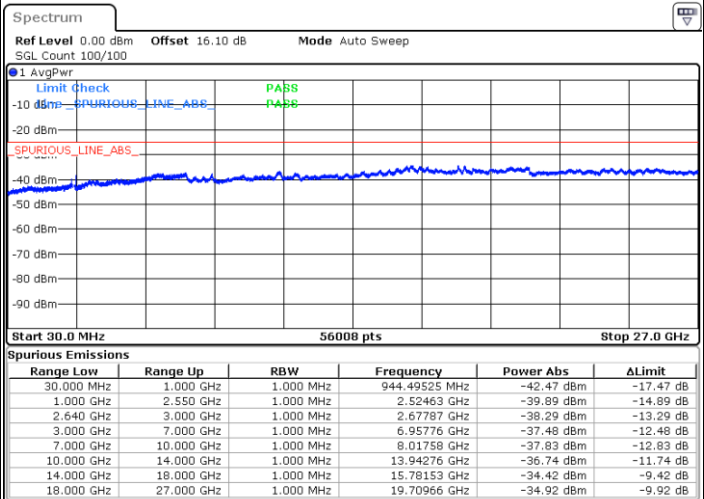

Lowest Channel / QPSK

Lowest Channel / 16QAM

Date: 18.AUG.2020 02:04:20

Date: 18.AUG.2020 02:05:40

LTE Band 38 / 20MHz

Middle Channel / QPSK

Middle Channel / 16QAM

Date: 18.AUG.2020 02:07:00

Date: 18.AUG.2020 02:08:20

Highest Channel / QPSK

Highest Channel / 16QAM

Date: 18.AUG.2020 02:09:40

Date: 18.AUG.2020 02:11:00

LTE Band 38 / 5MHz

Lowest Channel / 64QAM

Middle Channel / 64QAM