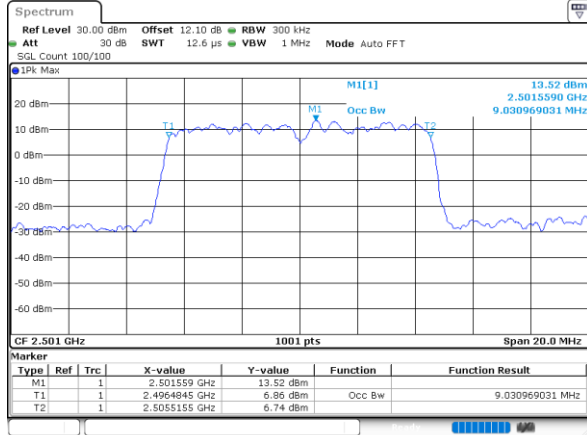

Middle Channel / 20MHz / 16QAM

Date: 17\_AUG.2020 23:18:13

Highest Channel / 20MHz / QPSK

Date: 17\_AUG.2020 23:18:47

Highest Channel / 20MHz / 16QAM

Date: 17\_AUG.2020 23:18:59

LTE Band 41

Lowest Channel / 5MHz / 64QAM

Date: 5,SEP,2020 00:02:136

Lowest Channel / 10MHz / 64QAM

Date: 5,SEP,2020 00:03:146

Middle Channel / 5MHz / 64QAM

Date: 5,SEP,2020 00:02:159

Middle Channel / 10MHz / 64QAM

Date: 5,SEP,2020 00:04:09

Highest Channel / 5MHz / 64QAM