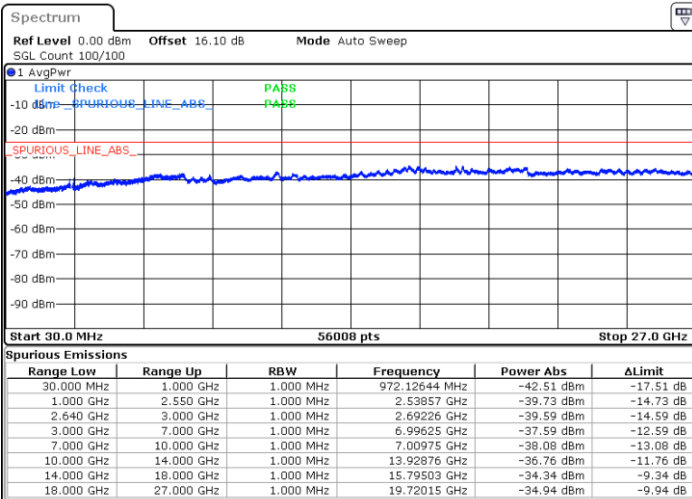

Date: 18.AUG.2020 02:08:20

Highest Channel / QPSK

Highest Channel / 16QAM

Date: 18.AUG.2020 02:09:40

Date: 18.AUG.2020 02:11:00

LTE Band 38 / 5MHz

Lowest Channel / 64QAM

Middle Channel / 64QAM

Date: 4.SEP.2020 23:19:58

Date: 4.SEP.2020 23:21:18

Highest Channel / 64QAM

Date: 4.SEP.2020 23:22:38

LTE Band 38 / 10MHz

Lowest Channel / 64QAM

Middle Channel / 64QAM

Date: 4.SEP.2020 23:23:59