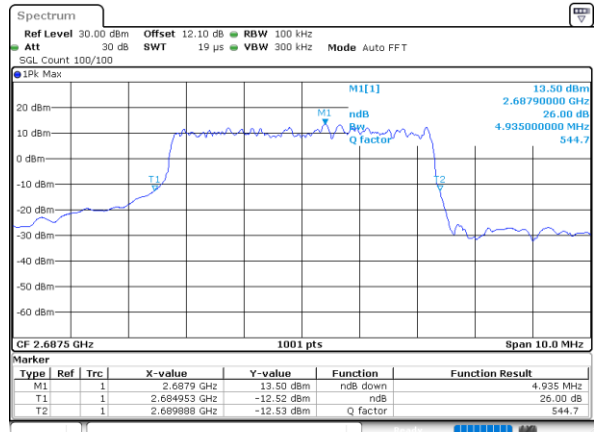

Highest Channel / Full RB

**26dB Bandwidth**

Mode	LTE Band 41 : 26dB BW(MHz)											
BW	1.4MHz		3MHz		5MHz		10MHz		15MHz		20MHz	
Mod.	QPSK	16QAM	QPSK	16QAM	QPSK	16QAM	QPSK	16QAM	QPSK	16QAM	QPSK	16QAM
Lowest CH	-	-	-	-	4.93	4.86	9.63	9.73	14.30	14.12	18.70	18.62
Middle CH	-	-	-	-	4.73	4.83	9.69	9.65	14.30	14.09	18.82	18.62
Highest CH	-	-	-	-	4.95	4.94	9.77	9.67	14.57	14.15	19.14	18.74
Mode	LTE Band 41 : 26dB BW(MHz)											
BW	1.4MHz		3MHz		5MHz		10MHz		15MHz		20MHz	
Mod.	64QAM		64QAM		64QAM		64QAM		64QAM		64QAM	
Lowest CH	-	-	-	-	4.86	-	9.77	-	14.12	-	18.86	-
Middle CH	-	-	-	-	4.91	-	9.77	-	14.12	-	18.98	-
Highest CH	-	-	-	-	4.91	-	9.79	-	14.21	-	18.98	-

LTE Band 41

Lowest Channel / 5MHz / QPSK

Date: 17\_AUG.2020 23:10:38

Lowest Channel / 5MHz / 16QAM

Date: 17\_AUG.2020 23:11:50

Middle Channel / 5MHz / QPSK

Date: 17\_AUG.2020 23:11:24

Middle Channel / 5MHz / 16QAM

Date: 17\_AUG.2020 23:11:35

Highest Channel / 5MHz / QPSK

Date: 17\_AUG.2020 23:12:10

Highest Channel / 5MHz / 16QAM

Date: 17\_AUG.2020 23:12:22

LTE Band 41

Lowest Channel / 10MHz / QPSK

Date: 17\_AUG.2020 23:12:58