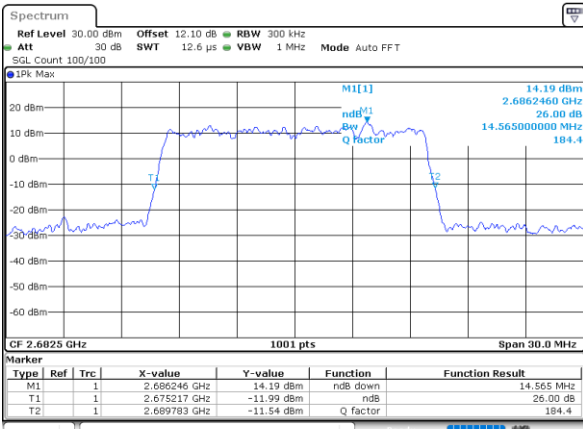

Middle Channel / 15MHz / QPSK

Date: 17\_AUG.2020 23:16:04

Middle Channel / 15MHz / 16QAM

Date: 17\_AUG.2020 23:16:15

Highest Channel / 15MHz / QPSK

Date: 17\_AUG.2020 23:16:51

Highest Channel / 15MHz / 16QAM