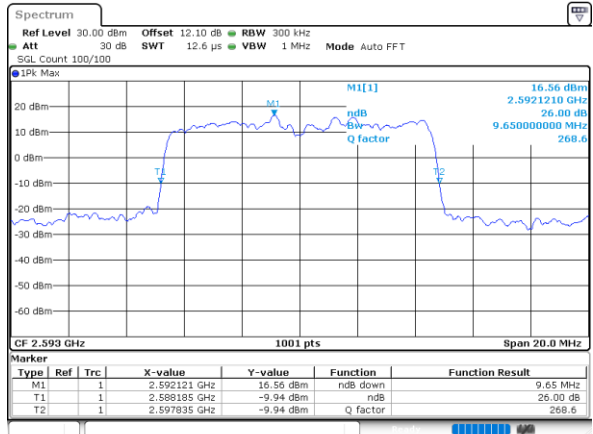

Middle Channel / 10MHz / 16QAM

Date: 17_AUG.2020 23:13:55