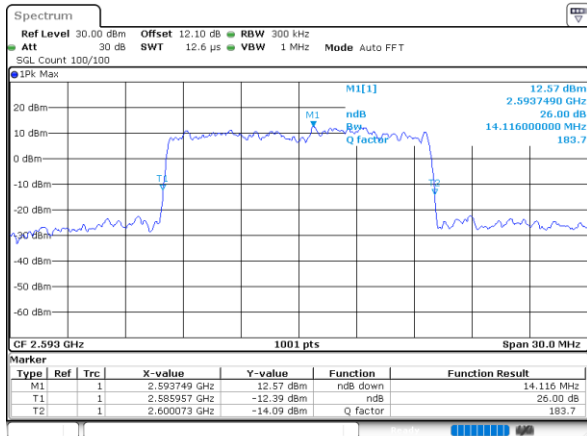

Date: 5,SEP,2020 00:03:33

Highest Channel / 10MHz / 64QAM

Date: 5,SEP,2020 00:04:43

LTE Band 41

Lowest Channel / 15MHz / 64QAM

Date: 5,SEP,2020 00:05:08

Lowest Channel / 20MHz / 64QAM

Date: 5,SEP,2020 00:06:17

Middle Channel / 15MHz / 64QAM

Date: 5,SEP,2020 00:05:30

Middle Channel / 20MHz / 64QAM

Date: 5,SEP,2020 00:06:40

Highest Channel / 15MHz / 64QAM

Date: 5,SEP,2020 00:05:53

Highest Channel / 20MHz / 64QAM

Date: 5,SEP,2020 00:07:03