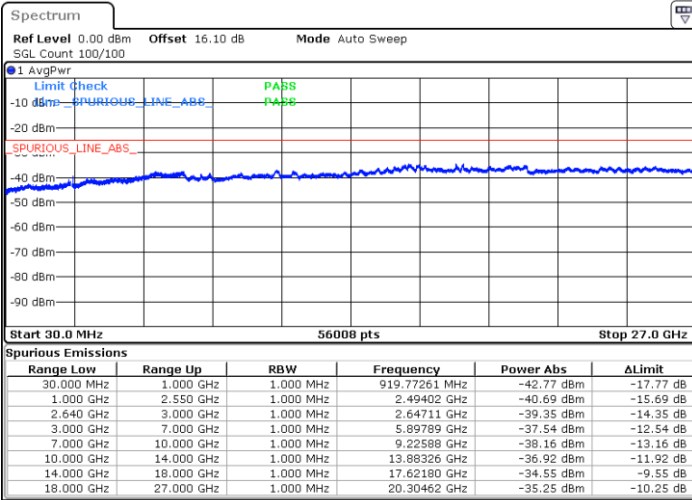

Date: 18.AUG.2020 02:08:20

Highest Channel / QPSK

Highest Channel / 16QAM

Date: 18.AUG.2020 02:09:40

Date: 18.AUG.2020 02:11:00

LTE Band 38 / 5MHz

Lowest Channel / 64QAM

Middle Channel / 64QAM

Date: 4.SEP.2020 23:19:58

Date: 4.SEP.2020 23:21:18

Highest Channel / 64QAM

Date: 4.SEP.2020 23:22:38

LTE Band 38 / 10MHz

Lowest Channel / 64QAM

Middle Channel / 64QAM

Date: 4.SEP.2020 23:23:59