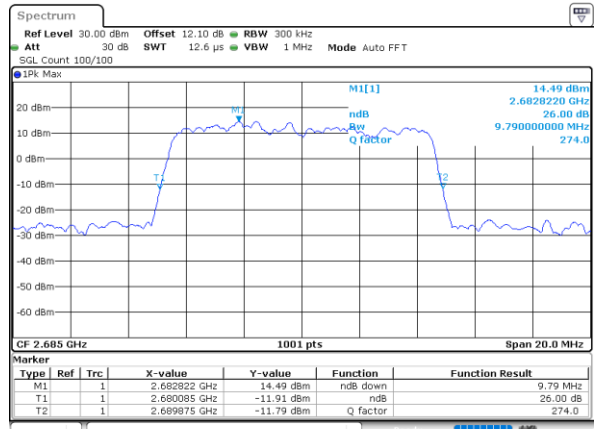

Middle Channel / 20MHz / 16QAM

Date: 17\_AUG.2020 23:18:36

Highest Channel / 20MHz / QPSK

Date: 17\_AUG.2020 23:19:11

Highest Channel / 20MHz / 16QAM

Date: 17\_AUG.2020 23:19:23

LTE Band 41

Lowest Channel / 5MHz / 64QAM

Date: 5,SEP,2020 00:02:48

Lowest Channel / 10MHz / 64QAM

Date: 5,SEP,2020 00:03:58

Middle Channel / 5MHz / 64QAM

Date: 5,SEP,2020 00:03:10

Middle Channel / 10MHz / 64QAM

Date: 5,SEP,2020 00:04:20

Highest Channel / 5MHz / 64QAM

Date: 5,SEP,2020 00:03:33

Highest Channel / 10MHz / 64QAM

Date: 5,SEP,2020 00:04:43

LTE Band 41

Lowest Channel / 15MHz / 64QAM

Date: 5,SEP,2020 00:05:08

Lowest Channel / 20MHz / 64QAM

Date: 5,SEP,2020 00:06:17