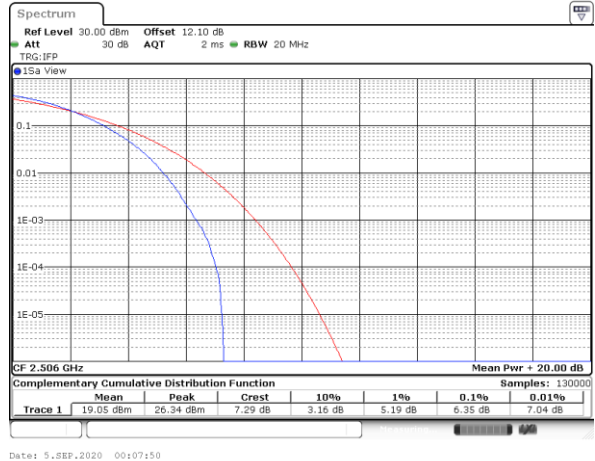

Highest Channel / Full RB

Date: 17\_AUG.2020 23:23:23

LTE Band 41 / 20MHz / 64QAM

Lowest Channel / 1RB

Lowest Channel / Full RB

Middle Channel / 1RB

Middle Channel / Full RB

Highest Channel / 1RB

Highest Channel / Full RB

**26dB Bandwidth**

Mode	LTE Band 41 : 26dB BW(MHz)											
BW	1.4MHz		3MHz		5MHz		10MHz		15MHz		20MHz	
Mod.	QPSK	16QAM	QPSK	16QAM	QPSK	16QAM	QPSK	16QAM	QPSK	16QAM	QPSK	16QAM
Lowest CH	-	-	-	-	4.93	4.86	9.63	9.73	14.30	14.12	18.70	18.62
Middle CH	-	-	-	-	4.73	4.83	9.69	9.65	14.30	14.09	18.82	18.62
Highest CH	-	-	-	-	4.95	4.94	9.77	9.67	14.57	14.15	19.14	18.74
Mode	LTE Band 41 : 26dB BW(MHz)											
BW	1.4MHz		3MHz		5MHz		10MHz		15MHz		20MHz	
Mod.	64QAM		64QAM		64QAM		64QAM		64QAM		64QAM	
Lowest CH	-	-	-	-	4.86	-	9.77	-	14.12	-	18.86	-
Middle CH	-	-	-	-	4.91	-	9.77	-	14.12	-	18.98	-
Highest CH	-	-	-	-	4.91	-	9.79	-	14.21	-	18.98	-