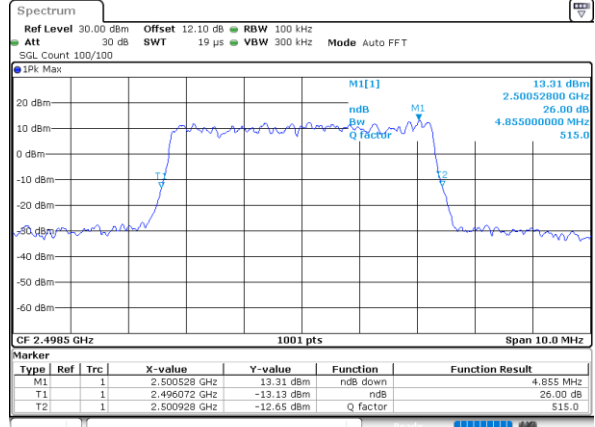

Lowest Channel / 5MHz / 16QAM

Date: 17_AUG.2020 23:11:50