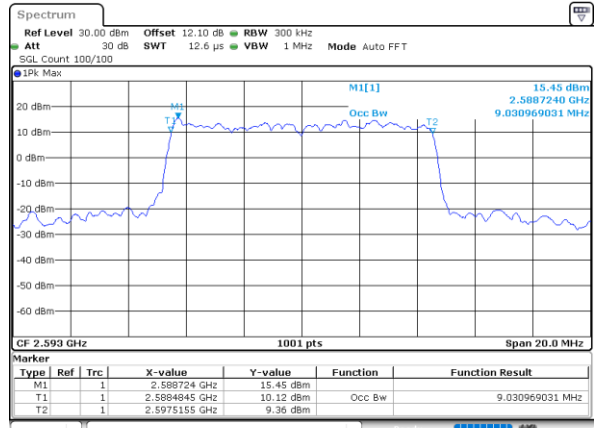

Date: 17\_AUG.2020 23:11:13

Highest Channel / 5MHz / QPSK

Date: 17\_AUG.2020 23:11:47

Highest Channel / 5MHz / 16QAM

Date: 17\_AUG.2020 23:11:58

LTE Band 41

Lowest Channel / 10MHz / QPSK

Date: 17\_AUG.2020 23:12:35

Lowest Channel / 10MHz / 16QAM

Date: 17\_AUG.2020 23:12:46

Middle Channel / 10MHz / QPSK

Date: 17\_AUG.2020 23:13:22

Middle Channel / 10MHz / 16QAM

Date: 17\_AUG.2020 23:13:33

Highest Channel / 10MHz / QPSK

Date: 17\_AUG.2020 23:14:07

Highest Channel / 10MHz / 16QAM

Date: 17\_AUG.2020 23:14:19

LTE Band 41

Lowest Channel / 15MHz / QPSK

Date: 17\_AUG.2020 23:14:55

Lowest Channel / 15MHz / 16QAM

Date: 17\_AUG.2020 23:15:06