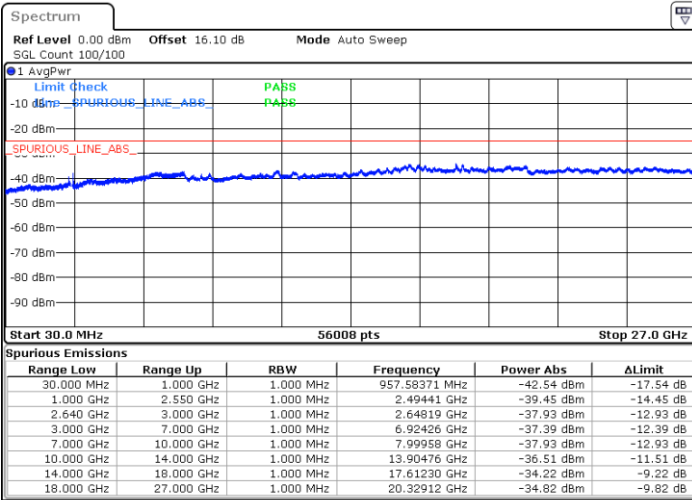

Date: 18.AUG.2020 01:58:59

Date: 18.AUG.2020 02:00:19

LTE Band 38 / 15MHz

Highest Channel / QPSK

Highest Channel / 16QAM

Date: 18.AUG.2020 02:01:39

Date: 18.AUG.2020 02:02:59

LTE Band 38 / 20MHz

Lowest Channel / QPSK

Lowest Channel / 16QAM

Date: 18.AUG.2020 02:04:20

Date: 18.AUG.2020 02:05:40

LTE Band 38 / 20MHz

Middle Channel / QPSK

Middle Channel / 16QAM

Date: 18.AUG.2020 02:07:00