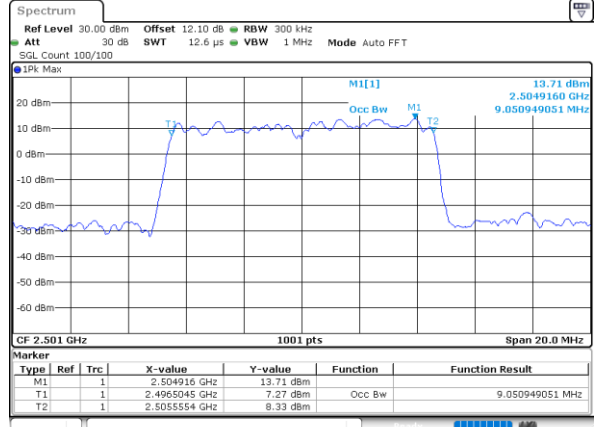

Lowest Channel / 10MHz / 16QAM

Date: 17_AUG.2020 23:12:46