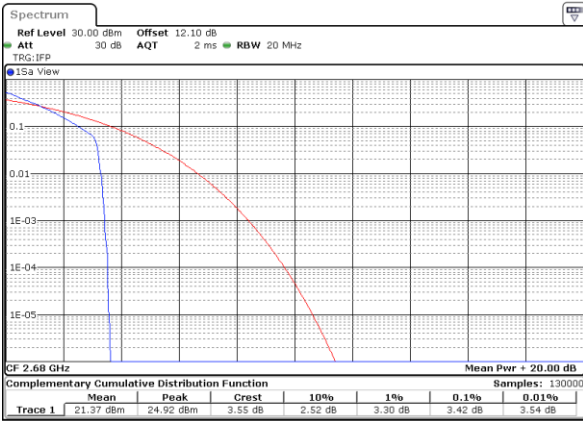

## Peak-to-Average Ratio

Mode	LTE Band 41 / 20MHz				
Mod.	QPSK		16QAM		Limit: 13dB
RB Size	1RB	Full RB	1RB	Full RB	Result
Lowest CH	3.48	4.43	5.04	5.88	PASS
Middle CH	3.51	4.29	5.28	5.62	
Highest CH	3.42	4.64	5.19	6.12	
Mode	LTE Band 41 / 20MHz				
Mod.	64QAM				Limit: 13dB
RB Size	1RB	Full RB			Result
Lowest CH	6.29	6.35	-	-	PASS
Middle CH	6.26	6.41	-	-	
Highest CH	6.17	6.78	-	-	

LTE Band 41 / 20MHz / QPSK

Lowest Channel / 1RB

Date: 17\_AUG.2020 23:23:45

Lowest Channel / Full RB

Date: 17\_AUG.2020 23:24:02

Middle Channel / 1RB

Date: 17\_AUG.2020 23:24:18

Middle Channel / Full RB

Date: 17\_AUG.2020 23:24:36

Highest Channel / 1RB

Date: 17\_AUG.2020 23:24:53

Highest Channel / Full RB

Date: 17\_AUG.2020 23:25:11

LTE Band 41 / 20MHz / 16QAM

Lowest Channel / 1RB

Date: 17\_AUG.2020 23:21:20