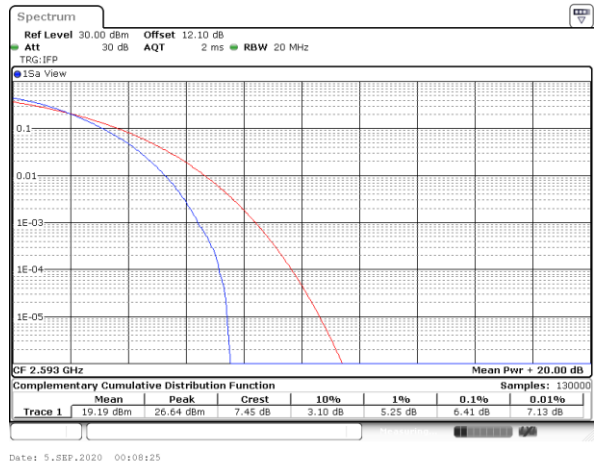

Lowest Channel / Full RB

Date: 17\_AUG.2020 23:21:41

Middle Channel / 1RB

Date: 17\_AUG.2020 23:21:59

Middle Channel / Full RB

Date: 17\_AUG.2020 23:22:15

Highest Channel / 1RB

Date: 17\_AUG.2020 23:23:04

Highest Channel / Full RB

Date: 17\_AUG.2020 23:23:23

LTE Band 41 / 20MHz / 64QAM

Lowest Channel / 1RB

Lowest Channel / Full RB

Middle Channel / 1RB

Middle Channel / Full RB

Highest Channel / 1RB

Highest Channel / Full RB

**26dB Bandwidth**

Mode	LTE Band 41 : 26dB BW(MHz)											
BW	1.4MHz		3MHz		5MHz		10MHz		15MHz		20MHz	
Mod.	QPSK	16QAM	QPSK	16QAM	QPSK	16QAM	QPSK	16QAM	QPSK	16QAM	QPSK	16QAM
Lowest CH	-	-	-	-	4.93	4.86	9.63	9.73	14.30	14.12	18.70	18.62
Middle CH	-	-	-	-	4.73	4.83	9.69	9.65	14.30	14.09	18.82	18.62
Highest CH	-	-	-	-	4.95	4.94	9.77	9.67	14.57	14.15	19.14	18.74
Mode	LTE Band 41 : 26dB BW(MHz)											
BW	1.4MHz		3MHz		5MHz		10MHz		15MHz		20MHz	
Mod.	64QAM		64QAM		64QAM		64QAM		64QAM		64QAM	
Lowest CH	-	-	-	-	4.86	-	9.77	-	14.12	-	18.86	-
Middle CH	-	-	-	-	4.91	-	9.77	-	14.12	-	18.98	-
Highest CH	-	-	-	-	4.91	-	9.79	-	14.21	-	18.98	-