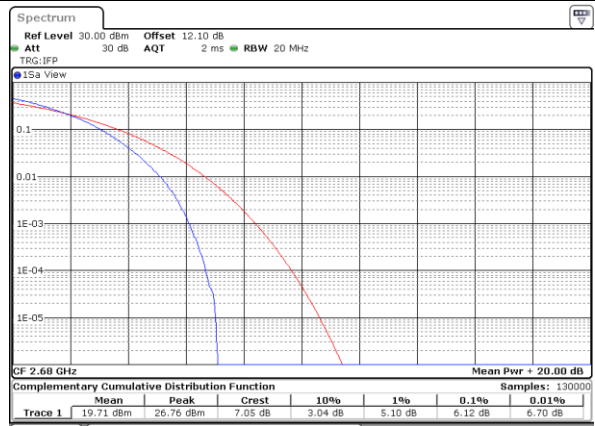

Highest Channel / Full RB

Date: 17_AUG.2020 23:23:23