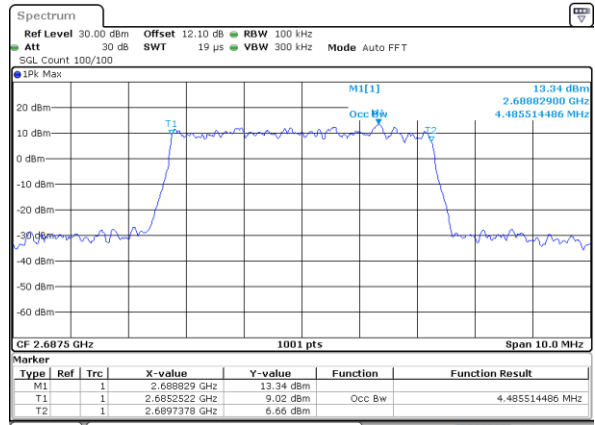

**Occupied Bandwidth**

Mode	LTE Band 41 : 99%OBW(MHz)											
BW	1.4MHz		3MHz		5MHz		10MHz		15MHz		20MHz	
Mod.	QPSK	16QAM	QPSK	16QAM	QPSK	16QAM	QPSK	16QAM	QPSK	16QAM	QPSK	16QAM
Lowest CH	-	-	-	-	4.54	4.50	8.95	9.05	13.37	13.49	17.78	17.82
Middle CH	-	-	-	-	4.48	4.48	9.05	9.03	13.40	13.46	17.78	17.90
Highest CH	-	-	-	-	4.52	4.49	9.01	9.03	13.43	13.40	17.74	17.78
Mode	LTE Band 41 : 99%OBW(MHz)											
BW	1.4MHz		3MHz		5MHz		10MHz		15MHz		20MHz	
Mod.	64QAM		64QAM		64QAM		64QAM		64QAM		64QAM	
Lowest CH	-	-	-	-	4.52	-	9.03	-	13.34	-	17.82	-
Middle CH	-	-	-	-	4.50	-	8.99	-	13.49	-	17.70	-
Highest CH	-	-	-	-	4.49	-	9.05	-	13.43	-	17.78	-

LTE Band 41

Lowest Channel / 5MHz / QPSK

Date: 17\_AUG.2020 23:10:14

Lowest Channel / 5MHz / 16QAM

Date: 17\_AUG.2020 23:10:26

Middle Channel / 5MHz / QPSK

Date: 17\_AUG.2020 23:11:01

Middle Channel / 5MHz / 16QAM

Date: 17\_AUG.2020 23:11:13

Highest Channel / 5MHz / QPSK

Date: 17\_AUG.2020 23:11:47

Highest Channel / 5MHz / 16QAM

Date: 17\_AUG.2020 23:11:58

LTE Band 41

Lowest Channel / 10MHz / QPSK

Date: 17\_AUG.2020 23:12:35