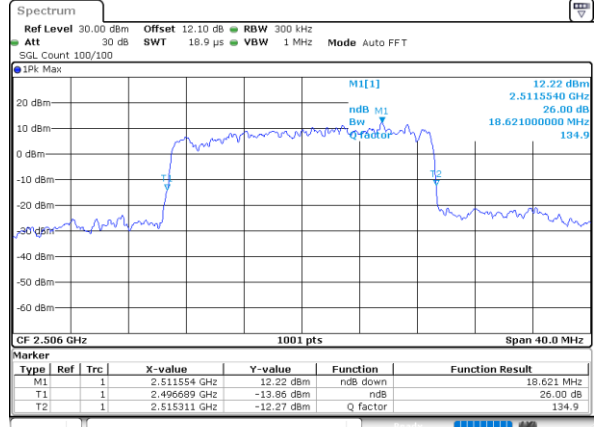

Date: 17\_AUG.2020 23:17:03

LTE Band 41

Lowest Channel / 20MHz / QPSK

Date: 17\_AUG.2020 23:17:39

Lowest Channel / 20MHz / 16QAM

Date: 17\_AUG.2020 23:17:50

Middle Channel / 20MHz / QPSK

Date: 17\_AUG.2020 23:18:24

Middle Channel / 20MHz / 16QAM

Date: 17\_AUG.2020 23:18:36

Highest Channel / 20MHz / QPSK

Date: 17\_AUG.2020 23:19:11

Highest Channel / 20MHz / 16QAM

Date: 17\_AUG.2020 23:19:23

LTE Band 41

Lowest Channel / 5MHz / 64QAM