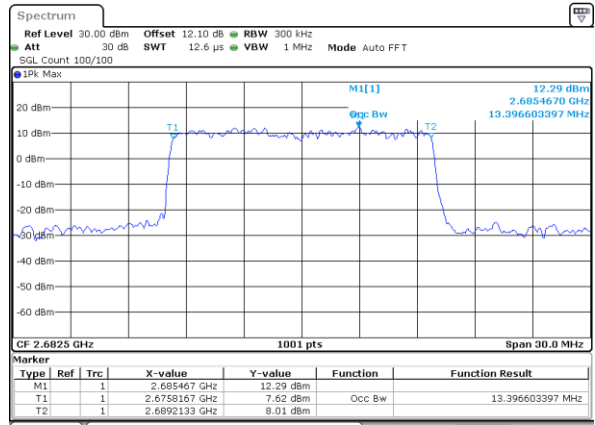

Date: 17\_AUG.2020 23:14:07

Highest Channel / 10MHz / 16QAM

Date: 17\_AUG.2020 23:14:19

LTE Band 41

Lowest Channel / 15MHz / QPSK

Date: 17\_AUG.2020 23:14:55

Lowest Channel / 15MHz / 16QAM

Date: 17\_AUG.2020 23:15:06

Middle Channel / 15MHz / QPSK

Date: 17\_AUG.2020 23:15:42

Middle Channel / 15MHz / 16QAM

Date: 17\_AUG.2020 23:15:53

Highest Channel / 15MHz / QPSK

Date: 17\_AUG.2020 23:16:27

Highest Channel / 15MHz / 16QAM

Date: 17\_AUG.2020 23:16:39

LTE Band 41

Lowest Channel / 20MHz / QPSK

Date: 17\_AUG.2020 23:17:15

Lowest Channel / 20MHz / 16QAM

Date: 17\_AUG.2020 23:17:27

Middle Channel / 20MHz / QPSK

Date: 17\_AUG.2020 23:18:02