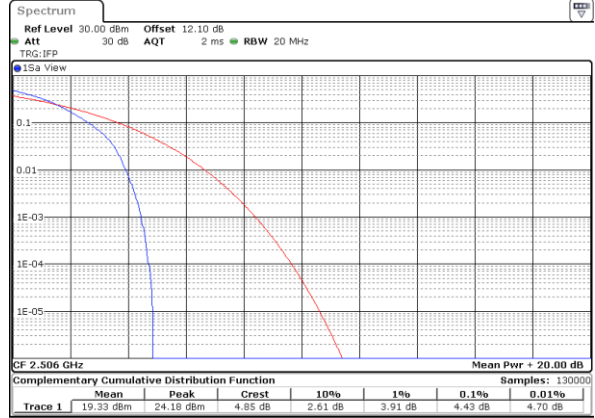

## Peak-to-Average Ratio

Mode	LTE Band 41 / 20MHz				
Mod.	QPSK		16QAM		Limit: 13dB
RB Size	1RB	Full RB	1RB	Full RB	Result
Lowest CH	3.48	4.43	5.04	5.88	PASS
Middle CH	3.51	4.29	5.28	5.62	
Highest CH	3.42	4.64	5.19	6.12	
Mode	LTE Band 41 / 20MHz				
Mod.	64QAM				Limit: 13dB
RB Size	1RB	Full RB			Result
Lowest CH	6.29	6.35	-	-	PASS
Middle CH	6.26	6.41	-	-	
Highest CH	6.17	6.78	-	-	

LTE Band 41 / 20MHz / QPSK

Lowest Channel / 1RB

Date: 17\_AUG.2020 23:23:45

Lowest Channel / Full RB

Date: 17\_AUG.2020 23:24:02

Middle Channel / 1RB

Date: 17\_AUG.2020 23:24:18

Middle Channel / Full RB