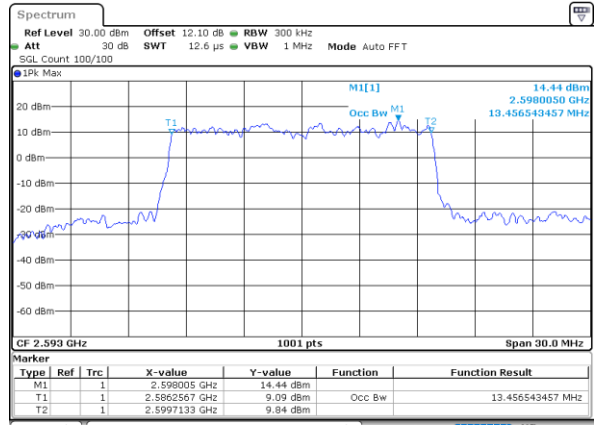

Middle Channel / 15MHz / 16QAM

Date: 17_AUG.2020 23:15:53