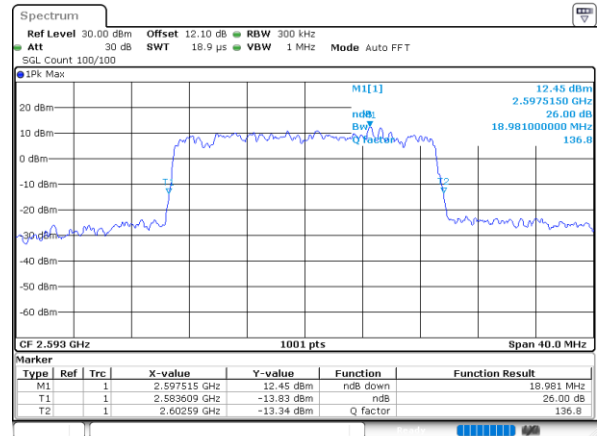

Middle Channel / 20MHz / 64QAM

Date: 5,SEP,2020 00:06:40