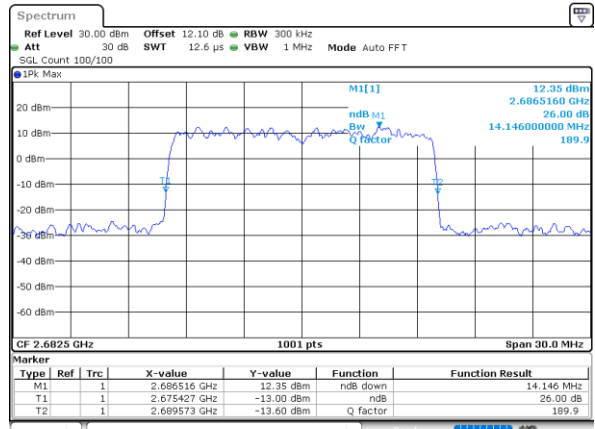

Middle Channel / 15MHz / QPSK

Date: 17\_AUG.2020 23:16:04

Middle Channel / 15MHz / 16QAM

Date: 17\_AUG.2020 23:16:15

Highest Channel / 15MHz / QPSK

Date: 17\_AUG.2020 23:16:51

Highest Channel / 15MHz / 16QAM