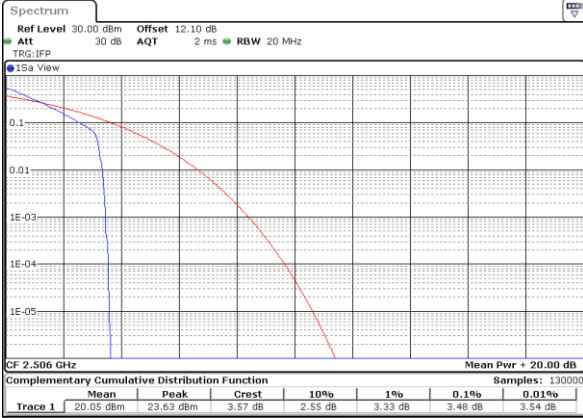

LTE Band 41 / 20MHz / QPSK

Lowest Channel / 1RB

Date: 17_AUG.2020 23:23:45