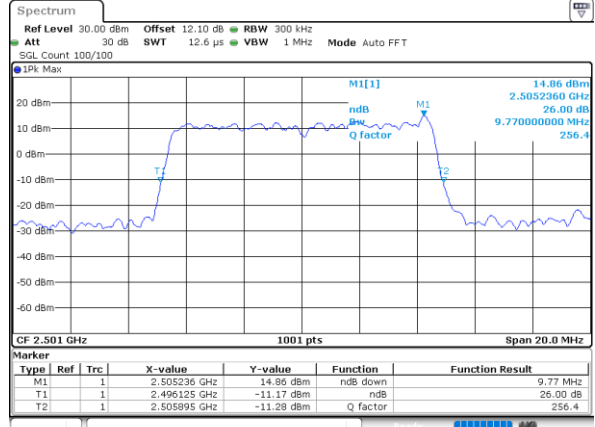

Middle Channel / 20MHz / 16QAM

Date: 17\_AUG.2020 23:18:36

Highest Channel / 20MHz / QPSK

Date: 17\_AUG.2020 23:19:11

Highest Channel / 20MHz / 16QAM

Date: 17\_AUG.2020 23:19:23

LTE Band 41

Lowest Channel / 5MHz / 64QAM

Date: 5,SEP,2020 00:02:48

Lowest Channel / 10MHz / 64QAM

Date: 5,SEP,2020 00:03:58

Middle Channel / 5MHz / 64QAM

Date: 5,SEP,2020 00:03:10

Middle Channel / 10MHz / 64QAM

Date: 5,SEP,2020 00:04:20

Highest Channel / 5MHz / 64QAM