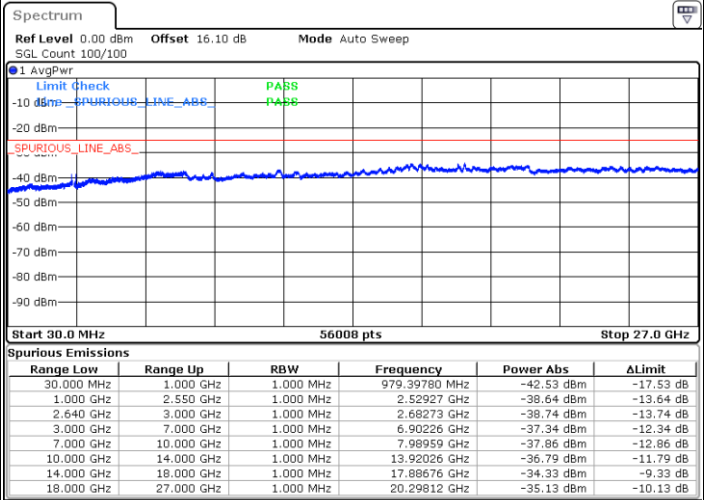

Date: 18.AUG.2020 01:58:59

Date: 18.AUG.2020 02:00:19

LTE Band 38 / 15MHz

Highest Channel / QPSK

Highest Channel / 16QAM

Date: 18.AUG.2020 02:01:39

Date: 18.AUG.2020 02:02:59

LTE Band 38 / 20MHz

Lowest Channel / QPSK

Lowest Channel / 16QAM

Date: 18.AUG.2020 02:04:20

Date: 18.AUG.2020 02:05:40

LTE Band 38 / 20MHz

Middle Channel / QPSK

Middle Channel / 16QAM

Date: 18.AUG.2020 02:07:00

Date: 18.AUG.2020 02:08:20

Highest Channel / QPSK

Highest Channel / 16QAM

Date: 18.AUG.2020 02:09:40

Date: 18.AUG.2020 02:11:00

LTE Band 38 / 5MHz

Lowest Channel / 64QAM

Middle Channel / 64QAM