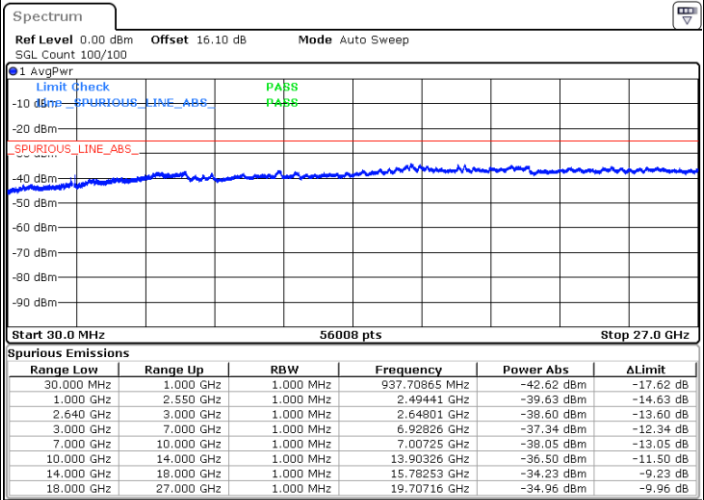

Date: 18.AUG.2020 01:58:59

Date: 18.AUG.2020 02:00:19

LTE Band 38 / 15MHz

Highest Channel / QPSK

Highest Channel / 16QAM

Date: 18.AUG.2020 02:01:39

Date: 18.AUG.2020 02:02:59

LTE Band 38 / 20MHz

Lowest Channel / QPSK

Lowest Channel / 16QAM

Date: 18.AUG.2020 02:04:20

Date: 18.AUG.2020 02:05:40

LTE Band 38 / 20MHz

Middle Channel / QPSK

Middle Channel / 16QAM

Date: 18.AUG.2020 02:07:00