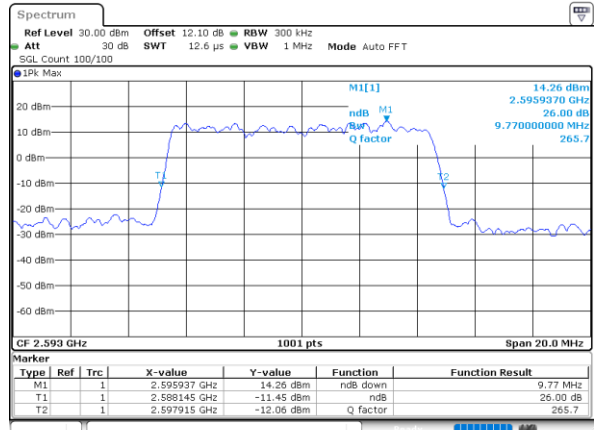

Date: 5,SEP,2020 00:02:48

Lowest Channel / 10MHz / 64QAM

Date: 5,SEP,2020 00:03:58

Middle Channel / 5MHz / 64QAM

Date: 5,SEP,2020 00:03:10

Middle Channel / 10MHz / 64QAM

Date: 5,SEP,2020 00:04:20

Highest Channel / 5MHz / 64QAM

Date: 5,SEP,2020 00:03:33

Highest Channel / 10MHz / 64QAM

Date: 5,SEP,2020 00:04:43

LTE Band 41

Lowest Channel / 15MHz / 64QAM

Date: 5,SEP,2020 00:05:08

Lowest Channel / 20MHz / 64QAM

Date: 5,SEP,2020 00:06:17