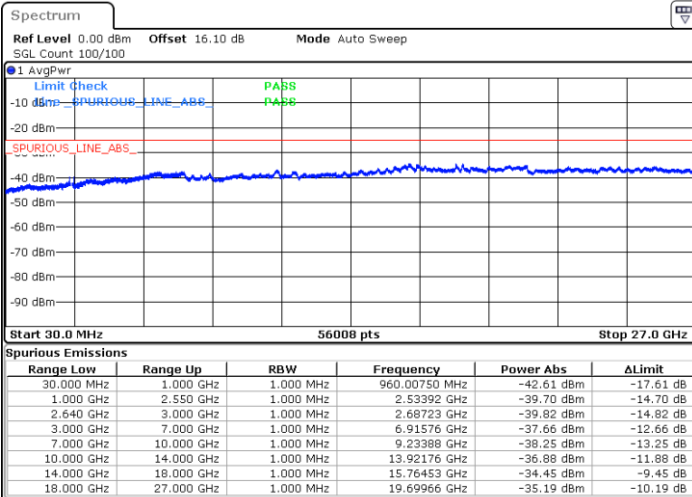

Date: 18.AUG.2020 02:08:20

Highest Channel / QPSK

Highest Channel / 16QAM

Date: 18.AUG.2020 02:09:40

Date: 18.AUG.2020 02:11:00

LTE Band 38 / 5MHz

Lowest Channel / 64QAM

Middle Channel / 64QAM

Date: 4.SEP.2020 23:19:58

Date: 4.SEP.2020 23:21:18

Highest Channel / 64QAM

Date: 4.SEP.2020 23:22:38

LTE Band 38 / 10MHz

Lowest Channel / 64QAM

Middle Channel / 64QAM

Date: 4.SEP.2020 23:23:59

Date: 4.SEP.2020 23:25:19

Highest Channel / 64QAM

Date: 4.SEP.2020 23:26:39

LTE Band 38 / 15MHz

Lowest Channel / 64QAM

Middle Channel / 64QAM

Date: 4.SEP.2020 23:28:00

Date: 4.SEP.2020 23:29:19