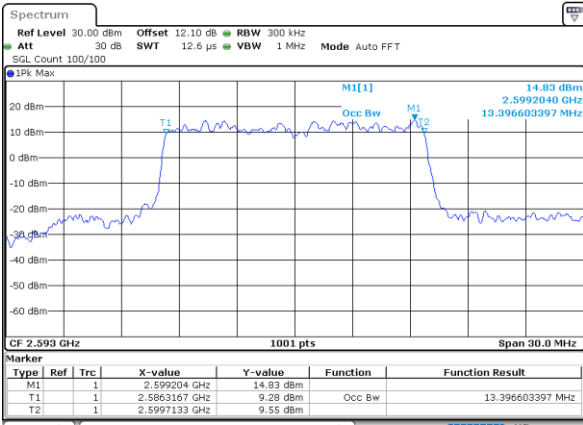

Middle Channel / 15MHz / QPSK

Date: 17_AUG.2020 23:15:42