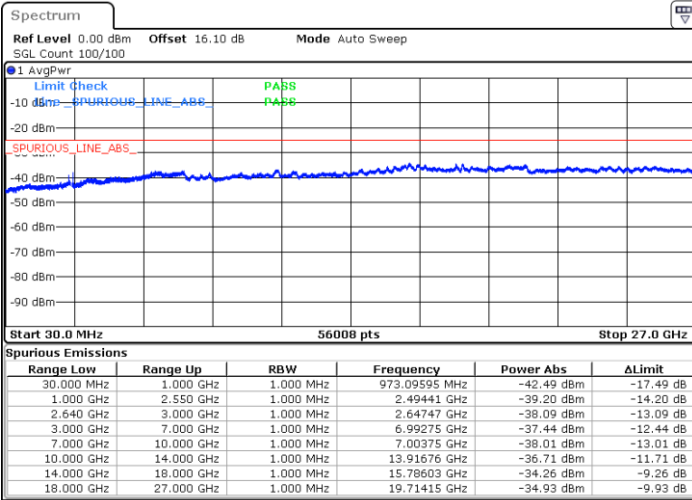

LTE Band 38 / 10MHz

Middle Channel / QPSK

Middle Channel / 16QAM

Date: 18.AUG.2020 01:50:58

Date: 18.AUG.2020 01:52:18

Highest Channel / QPSK

Highest Channel / 16QAM

Date: 18.AUG.2020 01:53:38

Date: 18.AUG.2020 01:54:58

LTE Band 38 / 15MHz

Lowest Channel / QPSK

Lowest Channel / 16QAM

Date: 18.AUG.2020 01:56:19

Date: 18.AUG.2020 01:57:39

Middle Channel / QPSK

Middle Channel / 16QAM