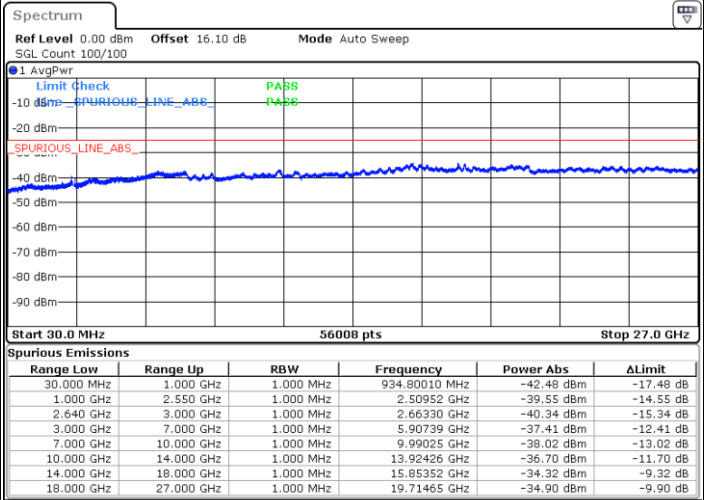

Date: 18.AUG.2020 01:58:59

Date: 18.AUG.2020 02:00:19

LTE Band 38 / 15MHz

Highest Channel / QPSK

Highest Channel / 16QAM

Date: 18.AUG.2020 02:01:39

Date: 18.AUG.2020 02:02:59

LTE Band 38 / 20MHz

Lowest Channel / QPSK

Lowest Channel / 16QAM

Date: 18.AUG.2020 02:04:20

Date: 18.AUG.2020 02:05:40

LTE Band 38 / 20MHz

Middle Channel / QPSK

Middle Channel / 16QAM

Date: 18.AUG.2020 02:07:00

Date: 18.AUG.2020 02:08:20

Highest Channel / QPSK

Highest Channel / 16QAM

Date: 18.AUG.2020 02:09:40

Date: 18.AUG.2020 02:11:00

LTE Band 38 / 5MHz

Lowest Channel / 64QAM

Middle Channel / 64QAM