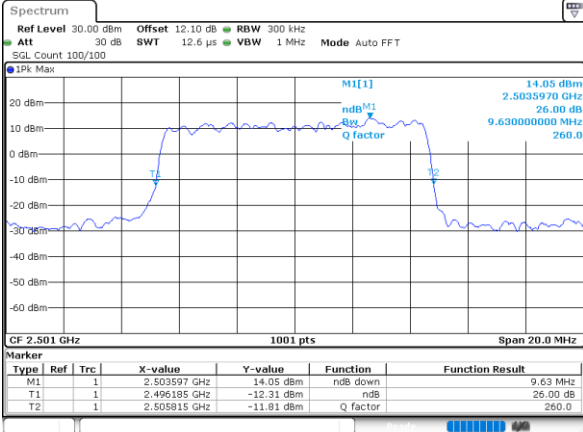

Date: 17\_AUG.2020 23:11:35

Highest Channel / 5MHz / QPSK

Date: 17\_AUG.2020 23:12:10

Highest Channel / 5MHz / 16QAM

Date: 17\_AUG.2020 23:12:22

LTE Band 41

Lowest Channel / 10MHz / QPSK

Date: 17\_AUG.2020 23:12:58