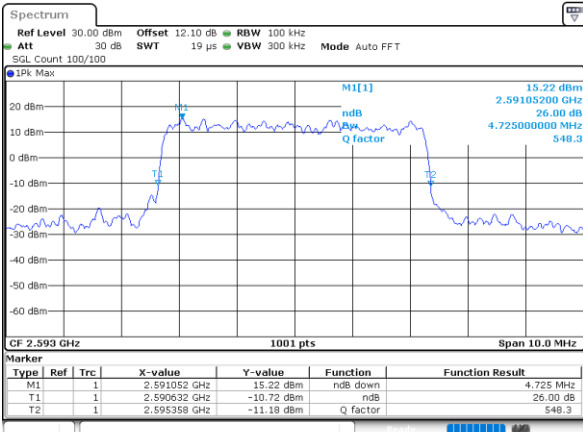

Highest Channel / Full RB

**26dB Bandwidth**

Mode	LTE Band 41 : 26dB BW(MHz)											
BW	1.4MHz		3MHz		5MHz		10MHz		15MHz		20MHz	
Mod.	QPSK	16QAM	QPSK	16QAM	QPSK	16QAM	QPSK	16QAM	QPSK	16QAM	QPSK	16QAM
Lowest CH	-	-	-	-	4.93	4.86	9.63	9.73	14.30	14.12	18.70	18.62
Middle CH	-	-	-	-	4.73	4.83	9.69	9.65	14.30	14.09	18.82	18.62
Highest CH	-	-	-	-	4.95	4.94	9.77	9.67	14.57	14.15	19.14	18.74
Mode	LTE Band 41 : 26dB BW(MHz)											
BW	1.4MHz		3MHz		5MHz		10MHz		15MHz		20MHz	
Mod.	64QAM		64QAM		64QAM		64QAM		64QAM		64QAM	
Lowest CH	-	-	-	-	4.86	-	9.77	-	14.12	-	18.86	-
Middle CH	-	-	-	-	4.91	-	9.77	-	14.12	-	18.98	-
Highest CH	-	-	-	-	4.91	-	9.79	-	14.21	-	18.98	-

LTE Band 41

Lowest Channel / 5MHz / QPSK

Date: 17\_AUG.2020 23:10:38

Lowest Channel / 5MHz / 16QAM

Date: 17\_AUG.2020 23:11:50

Middle Channel / 5MHz / QPSK

Date: 17\_AUG.2020 23:11:24

Middle Channel / 5MHz / 16QAM

Date: 17\_AUG.2020 23:11:35

Highest Channel / 5MHz / QPSK

Date: 17\_AUG.2020 23:12:10

Highest Channel / 5MHz / 16QAM

Date: 17\_AUG.2020 23:12:22

LTE Band 41

Lowest Channel / 10MHz / QPSK

Date: 17\_AUG.2020 23:12:58