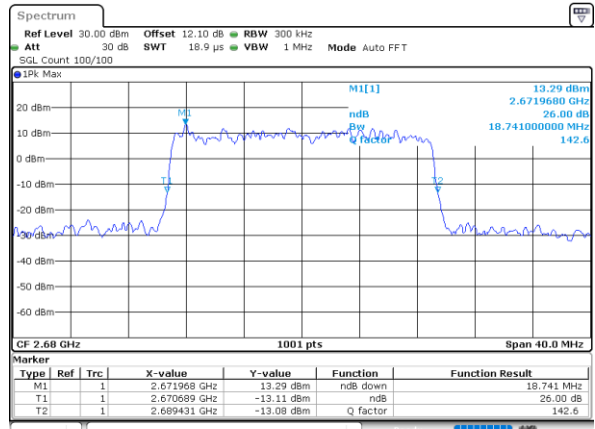

Middle Channel / 20MHz / 16QAM

Date: 17\_AUG.2020 23:18:36

Highest Channel / 20MHz / QPSK

Date: 17\_AUG.2020 23:19:11

Highest Channel / 20MHz / 16QAM

Date: 17\_AUG.2020 23:19:23

LTE Band 41

Lowest Channel / 5MHz / 64QAM

Date: 5,SEP,2020 00:02:48

Lowest Channel / 10MHz / 64QAM

Date: 5,SEP,2020 00:03:58

Middle Channel / 5MHz / 64QAM

Date: 5,SEP,2020 00:03:10

Middle Channel / 10MHz / 64QAM

Date: 5,SEP,2020 00:04:20

Highest Channel / 5MHz / 64QAM