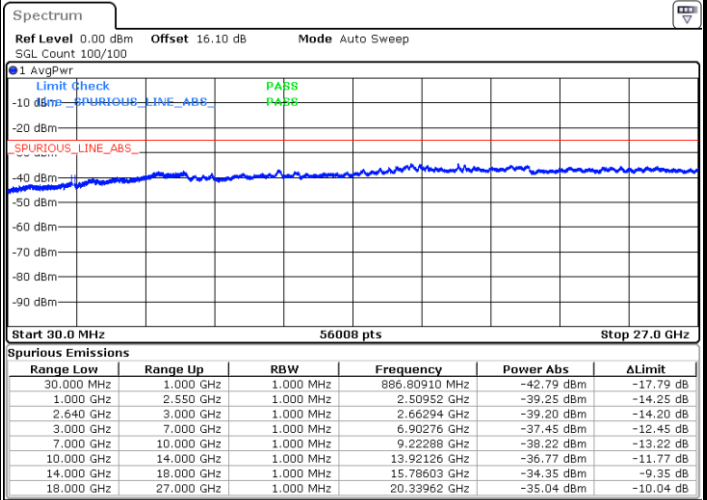

Date: 4.SEP.2020 23:25:19

Highest Channel / 64QAM

Date: 4.SEP.2020 23:26:39

LTE Band 38 / 15MHz

Lowest Channel / 64QAM

Middle Channel / 64QAM

Date: 4.SEP.2020 23:28:00

Date: 4.SEP.2020 23:29:19

Highest Channel / 64QAM

Date: 4.SEP.2020 23:30:39

LTE Band 38 / 20MHz

Lowest Channel / 64QAM

Middle Channel / 64QAM

Date: 4.SEP.2020 23:32:00

Date: 4.SEP.2020 23:33:20

Highest Channel / 64QAM

Date: 4.SEP.2020 23:34:40

Frequency Stability

Test Conditions		LTE Band 38 (QPSK) / Middle Channel	Limit
Temperature (°C)	Voltage (Volt)	BW 10MHz	Note 2.
		Deviation (ppm)	Result
50	Normal Voltage	0.0003	PASS
40	Normal Voltage	0.0012	
30	Normal Voltage	0.0005	
20(Ref.)	Normal Voltage	0.0000	
10	Normal Voltage	0.0008	
0	Normal Voltage	0.0039	
-10	Normal Voltage	0.0014	
-20	Normal Voltage	0.0022	
-30	Normal Voltage	0.0020	
20	Maximum Voltage	0.0037	
20	Normal Voltage	0.0000	
20	Battery End Point	0.0032	