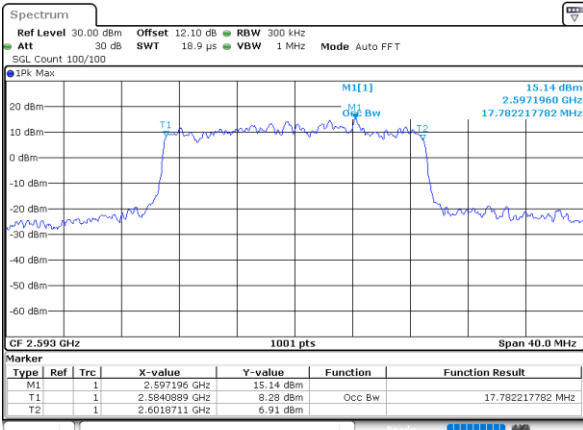

Date: 17\_AUG.2020 23:16:39

LTE Band 41

Lowest Channel / 20MHz / QPSK

Date: 17\_AUG.2020 23:17:15

Lowest Channel / 20MHz / 16QAM

Date: 17\_AUG.2020 23:17:27

Middle Channel / 20MHz / QPSK

Date: 17\_AUG.2020 23:18:02

Middle Channel / 20MHz / 16QAM

Date: 17\_AUG.2020 23:18:13

Highest Channel / 20MHz / QPSK

Date: 17\_AUG.2020 23:18:47

Highest Channel / 20MHz / 16QAM

Date: 17\_AUG.2020 23:18:59

LTE Band 41

Lowest Channel / 5MHz / 64QAM