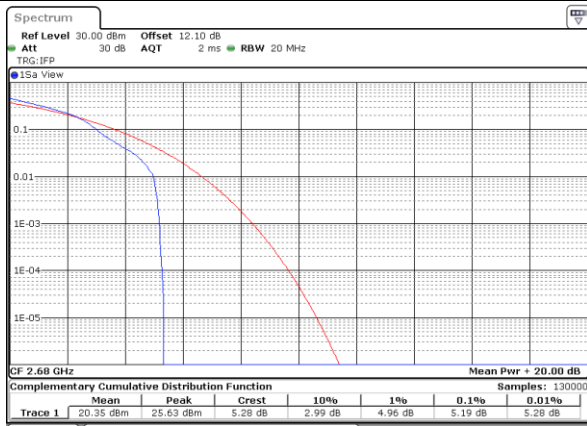

Date: 17\_AUG.2020 23:24:36

Highest Channel / 1RB

Date: 17\_AUG.2020 23:24:53

Highest Channel / Full RB

Date: 17\_AUG.2020 23:25:11

LTE Band 41 / 20MHz / 16QAM

Lowest Channel / 1RB

Date: 17\_AUG.2020 23:21:20

Lowest Channel / Full RB

Date: 17\_AUG.2020 23:21:41

Middle Channel / 1RB

Date: 17\_AUG.2020 23:21:59

Middle Channel / Full RB

Date: 17\_AUG.2020 23:22:15

Highest Channel / 1RB

Date: 17\_AUG.2020 23:23:04

Highest Channel / Full RB

Date: 17\_AUG.2020 23:23:23

LTE Band 41 / 20MHz / 64QAM

Lowest Channel / 1RB

Lowest Channel / Full RB

Middle Channel / 1RB

Middle Channel / Full RB

Highest Channel / 1RB