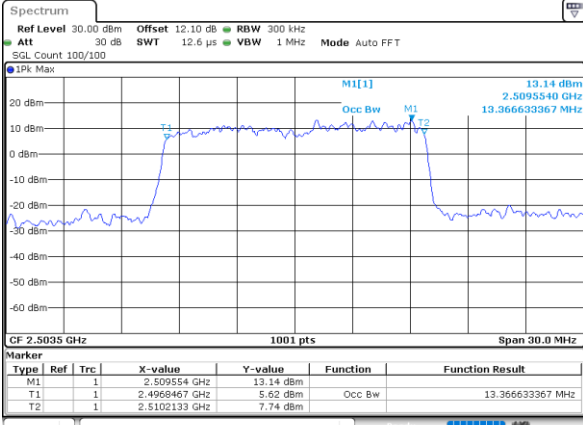

Date: 17\_AUG.2020 23:14:07

Highest Channel / 10MHz / 16QAM

Date: 17\_AUG.2020 23:14:19

LTE Band 41

Lowest Channel / 15MHz / QPSK

Date: 17\_AUG.2020 23:14:55

Lowest Channel / 15MHz / 16QAM

Date: 17\_AUG.2020 23:15:06