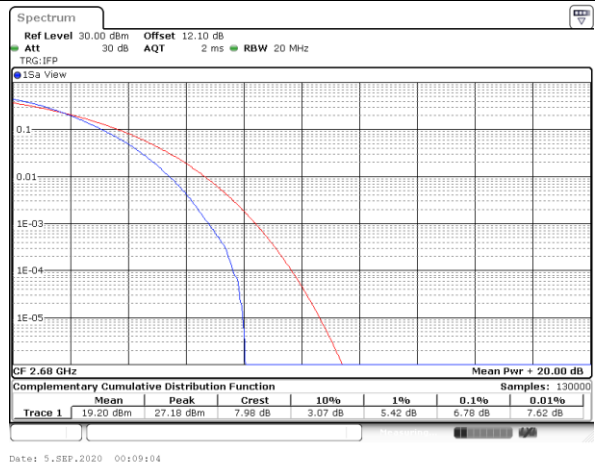

Lowest Channel / Full RB

Date: 17\_AUG.2020 23:21:41

Middle Channel / 1RB

Date: 17\_AUG.2020 23:21:59

Middle Channel / Full RB

Date: 17\_AUG.2020 23:22:15

Highest Channel / 1RB

Date: 17\_AUG.2020 23:23:04

Highest Channel / Full RB

Date: 17\_AUG.2020 23:23:23

LTE Band 41 / 20MHz / 64QAM

Lowest Channel / 1RB

Lowest Channel / Full RB

Middle Channel / 1RB

Middle Channel / Full RB

Highest Channel / 1RB

Highest Channel / Full RB

**26dB Bandwidth**

Mode	LTE Band 41 : 26dB BW(MHz)											
BW	1.4MHz		3MHz		5MHz		10MHz		15MHz		20MHz	
Mod.	QPSK	16QAM	QPSK	16QAM	QPSK	16QAM	QPSK	16QAM	QPSK	16QAM	QPSK	16QAM
Lowest CH	-	-	-	-	4.93	4.86	9.63	9.73	14.30	14.12	18.70	18.62
Middle CH	-	-	-	-	4.73	4.83	9.69	9.65	14.30	14.09	18.82	18.62
Highest CH	-	-	-	-	4.95	4.94	9.77	9.67	14.57	14.15	19.14	18.74
Mode	LTE Band 41 : 26dB BW(MHz)											
BW	1.4MHz		3MHz		5MHz		10MHz		15MHz		20MHz	
Mod.	64QAM		64QAM		64QAM		64QAM		64QAM		64QAM	
Lowest CH	-	-	-	-	4.86	-	9.77	-	14.12	-	18.86	-
Middle CH	-	-	-	-	4.91	-	9.77	-	14.12	-	18.98	-
Highest CH	-	-	-	-	4.91	-	9.79	-	14.21	-	18.98	-