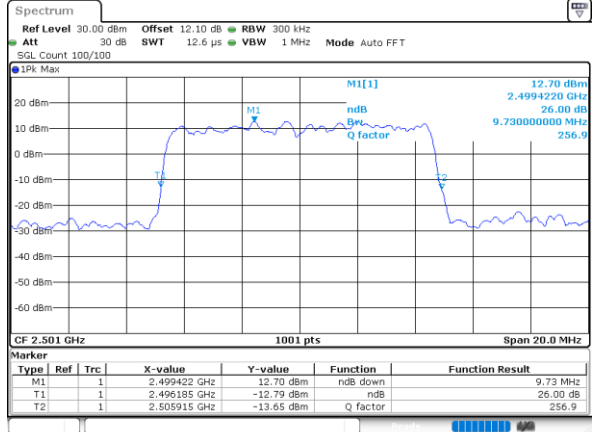

Lowest Channel / 10MHz / 16QAM

Date: 17_AUG.2020 23:13:10