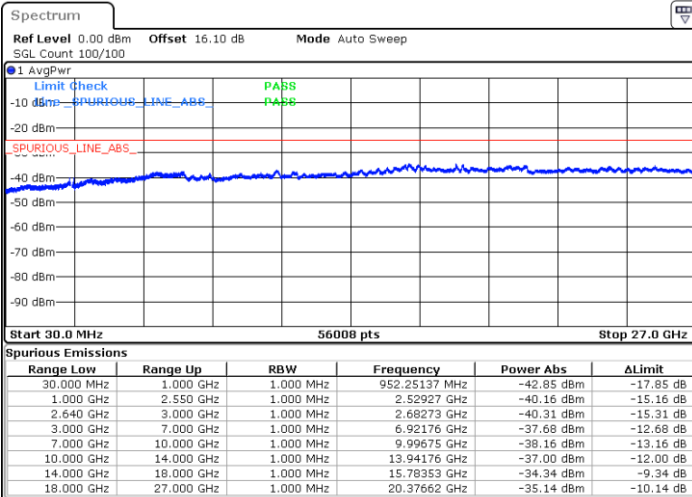

Date: 4.SEP.2020 23:19:58

Date: 4.SEP.2020 23:21:18

Highest Channel / 64QAM

Date: 4.SEP.2020 23:22:38

LTE Band 38 / 10MHz

Lowest Channel / 64QAM

Middle Channel / 64QAM

Date: 4.SEP.2020 23:23:59

Date: 4.SEP.2020 23:25:19

Highest Channel / 64QAM

Date: 4.SEP.2020 23:26:39

LTE Band 38 / 15MHz

Lowest Channel / 64QAM

Middle Channel / 64QAM

Date: 4.SEP.2020 23:28:00

Date: 4.SEP.2020 23:29:19

Highest Channel / 64QAM

Date: 4.SEP.2020 23:30:39

LTE Band 38 / 20MHz

Lowest Channel / 64QAM

Middle Channel / 64QAM

Date: 4.SEP.2020 23:32:00

Date: 4.SEP.2020 23:33:20

Highest Channel / 64QAM