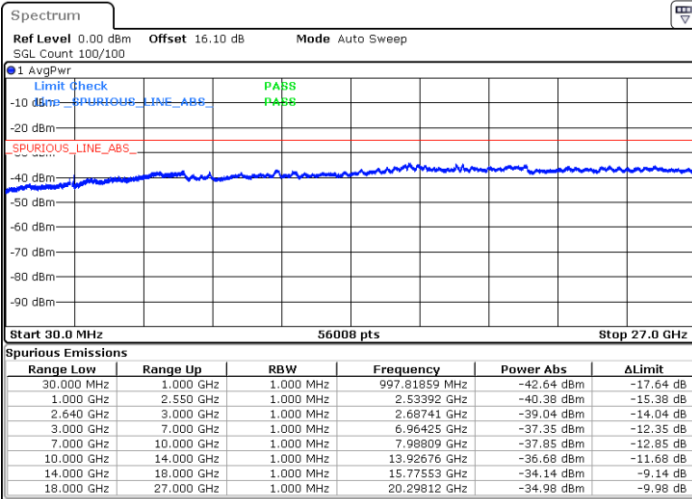

LTE Band 38 / 10MHz

Middle Channel / QPSK

Middle Channel / 16QAM

Date: 18.AUG.2020 01:50:58

Date: 18.AUG.2020 01:52:18

Highest Channel / QPSK

Highest Channel / 16QAM

Date: 18.AUG.2020 01:53:38

Date: 18.AUG.2020 01:54:58

LTE Band 38 / 15MHz

Lowest Channel / QPSK

Lowest Channel / 16QAM

Date: 18.AUG.2020 01:56:19

Date: 18.AUG.2020 01:57:39

Middle Channel / QPSK

Middle Channel / 16QAM