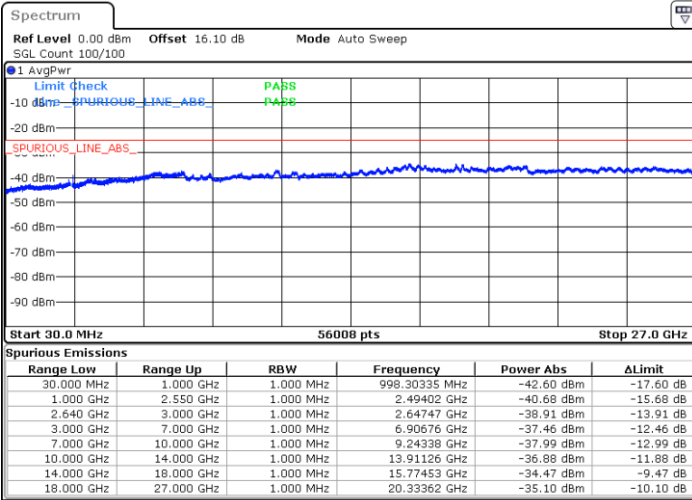

Date: 18.AUG.2020 02:08:20

Highest Channel / QPSK

Highest Channel / 16QAM

Date: 18.AUG.2020 02:09:40

Date: 18.AUG.2020 02:11:00

LTE Band 38 / 5MHz

Lowest Channel / 64QAM

Middle Channel / 64QAM

Date: 4.SEP.2020 23:19:58

Date: 4.SEP.2020 23:21:18

Highest Channel / 64QAM

Date: 4.SEP.2020 23:22:38

LTE Band 38 / 10MHz

Lowest Channel / 64QAM

Middle Channel / 64QAM

Date: 4.SEP.2020 23:23:59

Date: 4.SEP.2020 23:25:19

Highest Channel / 64QAM

Date: 4.SEP.2020 23:26:39

LTE Band 38 / 15MHz

Lowest Channel / 64QAM

Middle Channel / 64QAM

Date: 4.SEP.2020 23:28:00

Date: 4.SEP.2020 23:29:19