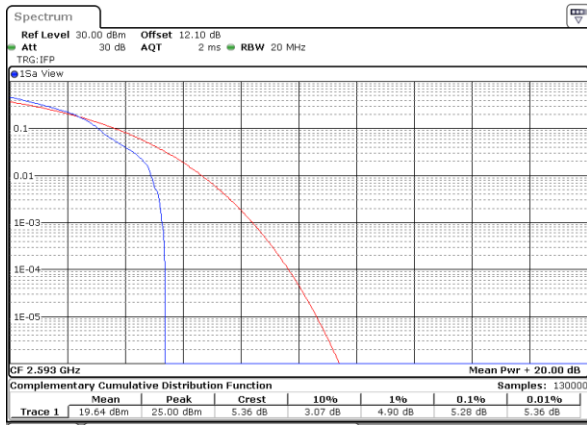

LTE Band 41 / 20MHz / QPSK

Lowest Channel / 1RB

Date: 17\_AUG.2020 23:23:45

Lowest Channel / Full RB

Date: 17\_AUG.2020 23:24:02

Middle Channel / 1RB

Date: 17\_AUG.2020 23:24:18

Middle Channel / Full RB

Date: 17\_AUG.2020 23:24:36

Highest Channel / 1RB

Date: 17\_AUG.2020 23:24:53

Highest Channel / Full RB

Date: 17\_AUG.2020 23:25:11

LTE Band 41 / 20MHz / 16QAM

Lowest Channel / 1RB

Date: 17\_AUG.2020 23:21:20

Lowest Channel / Full RB

Date: 17\_AUG.2020 23:21:41

Middle Channel / 1RB

Date: 17\_AUG.2020 23:21:59

Middle Channel / Full RB

Date: 17\_AUG.2020 23:22:15

Highest Channel / 1RB

Date: 17\_AUG.2020 23:23:04