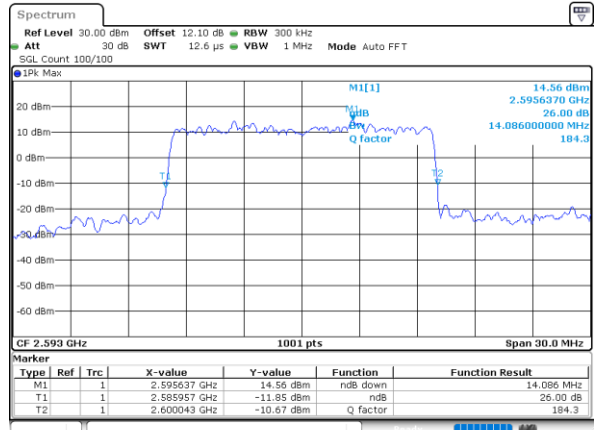

Middle Channel / 15MHz / 16QAM

Date: 17_AUG.2020 23:16:15