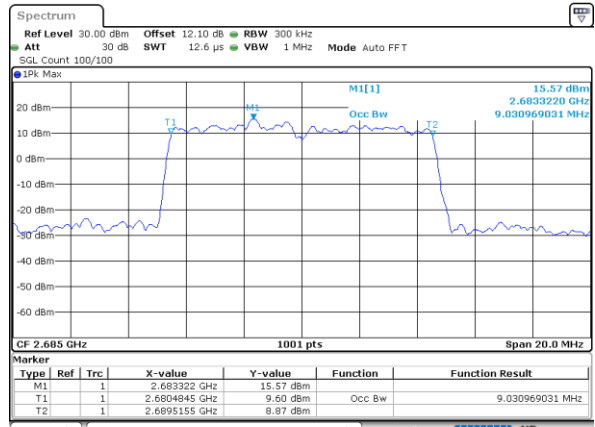

Date: 17\_AUG.2020 23:11:13

Highest Channel / 5MHz / QPSK

Date: 17\_AUG.2020 23:11:47

Highest Channel / 5MHz / 16QAM

Date: 17\_AUG.2020 23:11:58

LTE Band 41

Lowest Channel / 10MHz / QPSK

Date: 17\_AUG.2020 23:12:35

Lowest Channel / 10MHz / 16QAM

Date: 17\_AUG.2020 23:12:46

Middle Channel / 10MHz / QPSK

Date: 17\_AUG.2020 23:13:22

Middle Channel / 10MHz / 16QAM

Date: 17\_AUG.2020 23:13:33

Highest Channel / 10MHz / QPSK

Date: 17\_AUG.2020 23:14:07

Highest Channel / 10MHz / 16QAM

Date: 17\_AUG.2020 23:14:19

LTE Band 41

Lowest Channel / 15MHz / QPSK

Date: 17\_AUG.2020 23:14:55

Lowest Channel / 15MHz / 16QAM

Date: 17\_AUG.2020 23:15:06