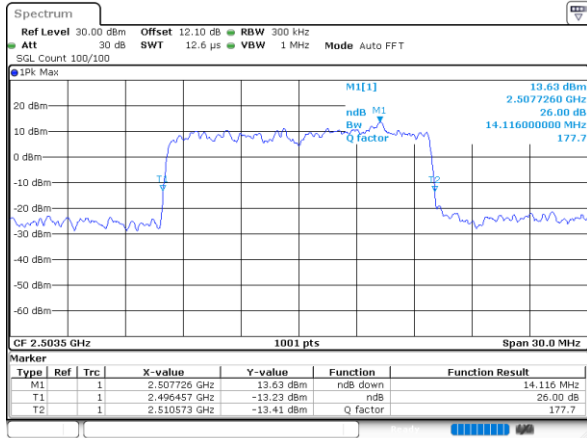

Date: 5,SEP,2020 00:03:33

Highest Channel / 10MHz / 64QAM

Date: 5,SEP,2020 00:04:43

LTE Band 41

Lowest Channel / 15MHz / 64QAM

Date: 5,SEP,2020 00:05:08

Lowest Channel / 20MHz / 64QAM

Date: 5,SEP,2020 00:06:17