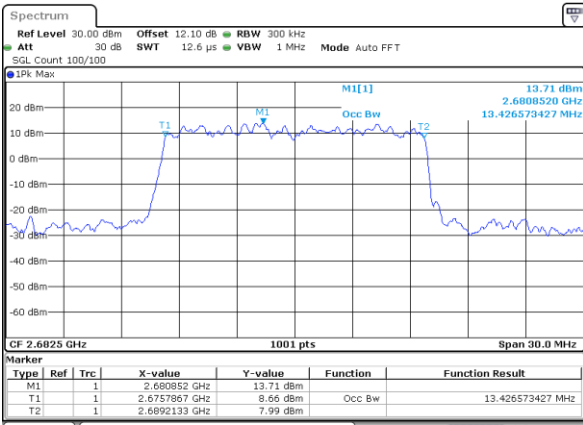

Middle Channel / 15MHz / QPSK

Date: 17\_AUG.2020 23:15:42

Middle Channel / 15MHz / 16QAM

Date: 17\_AUG.2020 23:15:53

Highest Channel / 15MHz / QPSK

Date: 17\_AUG.2020 23:16:27

Highest Channel / 15MHz / 16QAM