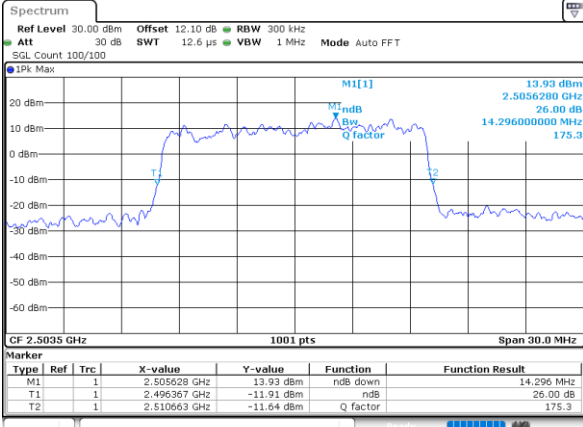

Date: 17\_AUG.2020 23:14:31

Highest Channel / 10MHz / 16QAM

Date: 17\_AUG.2020 23:14:42

LTE Band 41

Lowest Channel / 15MHz / QPSK

Date: 17\_AUG.2020 23:15:18

Lowest Channel / 15MHz / 16QAM

Date: 17\_AUG.2020 23:15:30