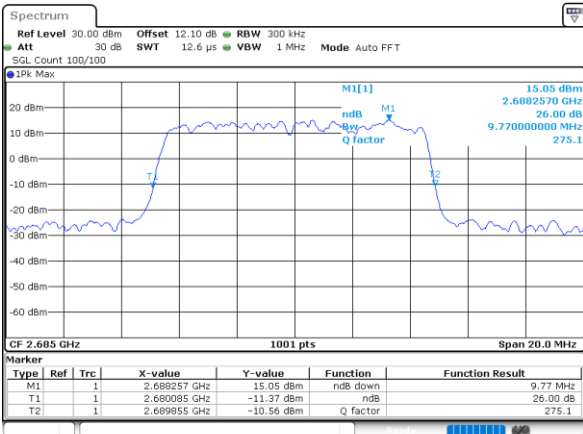

Lowest Channel / 10MHz / 16QAM

Date: 17\_AUG.2020 23:13:10

Middle Channel / 10MHz / QPSK

Date: 17\_AUG.2020 23:13:44

Middle Channel / 10MHz / 16QAM

Date: 17\_AUG.2020 23:13:55

Highest Channel / 10MHz / QPSK