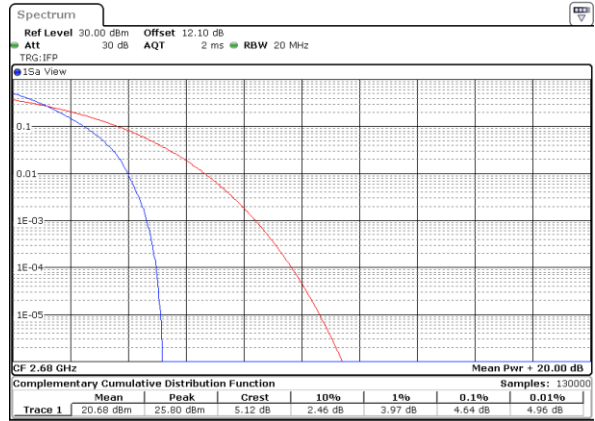

## Peak-to-Average Ratio

Mode	LTE Band 41 / 20MHz				
Mod.	QPSK		16QAM		Limit: 13dB
RB Size	1RB	Full RB	1RB	Full RB	Result
Lowest CH	3.48	4.43	5.04	5.88	PASS
Middle CH	3.51	4.29	5.28	5.62	
Highest CH	3.42	4.64	5.19	6.12	
Mode	LTE Band 41 / 20MHz				
Mod.	64QAM				Limit: 13dB
RB Size	1RB	Full RB			Result
Lowest CH	6.29	6.35	-	-	PASS
Middle CH	6.26	6.41	-	-	
Highest CH	6.17	6.78	-	-	

LTE Band 41 / 20MHz / QPSK

Lowest Channel / 1RB

Date: 17\_AUG.2020 23:23:45

Lowest Channel / Full RB

Date: 17\_AUG.2020 23:24:02

Middle Channel / 1RB

Date: 17\_AUG.2020 23:24:18

Middle Channel / Full RB

Date: 17\_AUG.2020 23:24:36

Highest Channel / 1RB

Date: 17\_AUG.2020 23:24:53

Highest Channel / Full RB

Date: 17\_AUG.2020 23:25:11

LTE Band 41 / 20MHz / 16QAM

Lowest Channel / 1RB

Date: 17\_AUG.2020 23:21:20