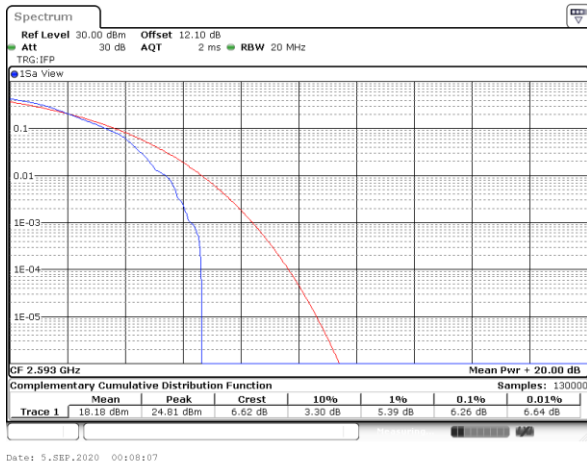

Highest Channel / Full RB

Date: 17\_AUG.2020 23:23:23

LTE Band 41 / 20MHz / 64QAM

Lowest Channel / 1RB

Lowest Channel / Full RB

Middle Channel / 1RB

Middle Channel / Full RB

Highest Channel / 1RB

Highest Channel / Full RB

**26dB Bandwidth**

Mode	LTE Band 41 : 26dB BW(MHz)											
BW	1.4MHz		3MHz		5MHz		10MHz		15MHz		20MHz	
Mod.	QPSK	16QAM	QPSK	16QAM	QPSK	16QAM	QPSK	16QAM	QPSK	16QAM	QPSK	16QAM
Lowest CH	-	-	-	-	4.93	4.86	9.63	9.73	14.30	14.12	18.70	18.62
Middle CH	-	-	-	-	4.73	4.83	9.69	9.65	14.30	14.09	18.82	18.62
Highest CH	-	-	-	-	4.95	4.94	9.77	9.67	14.57	14.15	19.14	18.74
Mode	LTE Band 41 : 26dB BW(MHz)											
BW	1.4MHz		3MHz		5MHz		10MHz		15MHz		20MHz	
Mod.	64QAM		64QAM		64QAM		64QAM		64QAM		64QAM	
Lowest CH	-	-	-	-	4.86	-	9.77	-	14.12	-	18.86	-
Middle CH	-	-	-	-	4.91	-	9.77	-	14.12	-	18.98	-
Highest CH	-	-	-	-	4.91	-	9.79	-	14.21	-	18.98	-