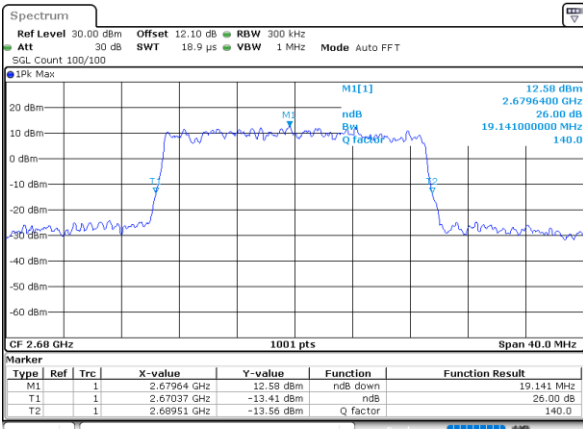

Date: 17\_AUG.2020 23:17:03

LTE Band 41

Lowest Channel / 20MHz / QPSK

Date: 17\_AUG.2020 23:17:39

Lowest Channel / 20MHz / 16QAM

Date: 17\_AUG.2020 23:17:50

Middle Channel / 20MHz / QPSK

Date: 17\_AUG.2020 23:18:24

Middle Channel / 20MHz / 16QAM

Date: 17\_AUG.2020 23:18:36

Highest Channel / 20MHz / QPSK

Date: 17\_AUG.2020 23:19:11

Highest Channel / 20MHz / 16QAM

Date: 17\_AUG.2020 23:19:23

LTE Band 41

Lowest Channel / 5MHz / 64QAM