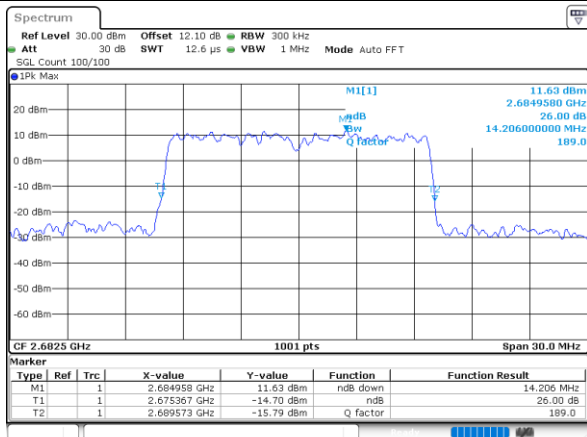

Date: 5,SEP,2020 00:03:33

Highest Channel / 10MHz / 64QAM

Date: 5,SEP,2020 00:04:43

LTE Band 41

Lowest Channel / 15MHz / 64QAM

Date: 5,SEP,2020 00:05:08

Lowest Channel / 20MHz / 64QAM

Date: 5,SEP,2020 00:06:17

Middle Channel / 15MHz / 64QAM

Date: 5,SEP,2020 00:05:30

Middle Channel / 20MHz / 64QAM

Date: 5,SEP,2020 00:06:40

Highest Channel / 15MHz / 64QAM

Date: 5,SEP,2020 00:05:53

Highest Channel / 20MHz / 64QAM

Date: 5,SEP,2020 00:07:03

**Occupied Bandwidth**

Mode	LTE Band 41 : 99%OBW(MHz)											
BW	1.4MHz		3MHz		5MHz		10MHz		15MHz		20MHz	
Mod.	QPSK	16QAM	QPSK	16QAM	QPSK	16QAM	QPSK	16QAM	QPSK	16QAM	QPSK	16QAM
Lowest CH	-	-	-	-	4.54	4.50	8.95	9.05	13.37	13.49	17.78	17.82
Middle CH	-	-	-	-	4.48	4.48	9.05	9.03	13.40	13.46	17.78	17.90
Highest CH	-	-	-	-	4.52	4.49	9.01	9.03	13.43	13.40	17.74	17.78
Mode	LTE Band 41 : 99%OBW(MHz)											
BW	1.4MHz		3MHz		5MHz		10MHz		15MHz		20MHz	
Mod.	64QAM		64QAM		64QAM		64QAM		64QAM		64QAM	
Lowest CH	-	-	-	-	4.52	-	9.03	-	13.34	-	17.82	-
Middle CH	-	-	-	-	4.50	-	8.99	-	13.49	-	17.70	-
Highest CH	-	-	-	-	4.49	-	9.05	-	13.43	-	17.78	-