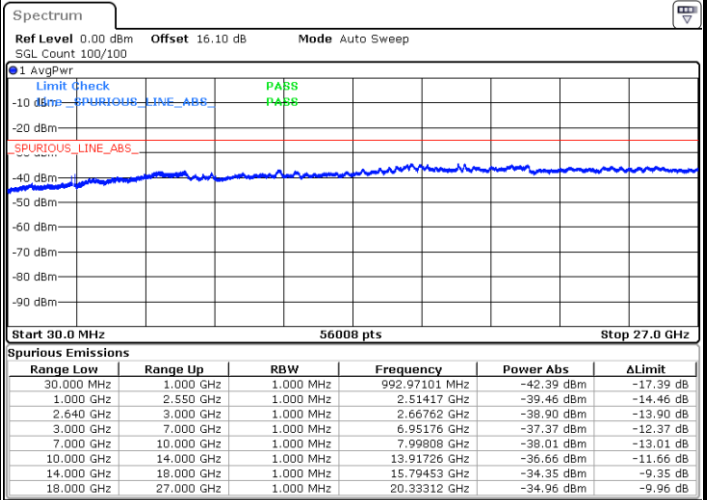

LTE Band 38 / 10MHz

Middle Channel / QPSK

Middle Channel / 16QAM

Date: 18.AUG.2020 01:50:58

Date: 18.AUG.2020 01:52:18

Highest Channel / QPSK

Highest Channel / 16QAM

Date: 18.AUG.2020 01:53:38

Date: 18.AUG.2020 01:54:58

LTE Band 38 / 15MHz

Lowest Channel / QPSK

Lowest Channel / 16QAM

Date: 18.AUG.2020 01:56:19

Date: 18.AUG.2020 01:57:39

Middle Channel / QPSK

Middle Channel / 16QAM

Date: 18.AUG.2020 01:58:59

Date: 18.AUG.2020 02:00:19

LTE Band 38 / 15MHz

Highest Channel / QPSK

Highest Channel / 16QAM

Date: 18.AUG.2020 02:01:39

Date: 18.AUG.2020 02:02:59

LTE Band 38 / 20MHz