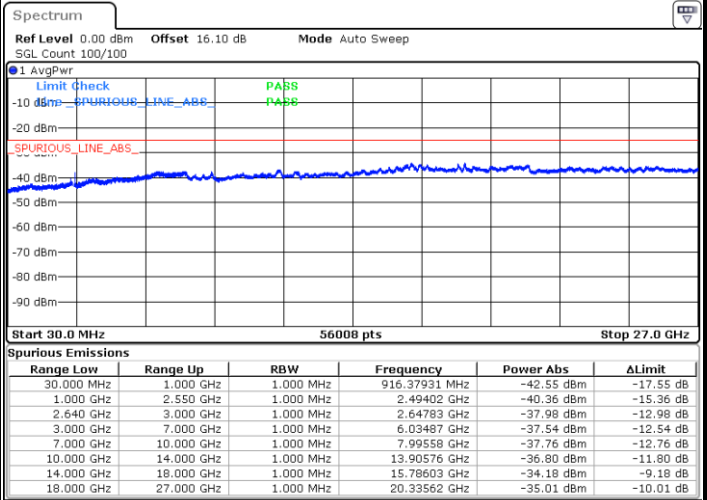

LTE Band 38 / 10MHz

Middle Channel / QPSK

Middle Channel / 16QAM

Date: 18.AUG.2020 01:50:58

Date: 18.AUG.2020 01:52:18

Highest Channel / QPSK

Highest Channel / 16QAM

Date: 18.AUG.2020 01:53:38

Date: 18.AUG.2020 01:54:58

LTE Band 38 / 15MHz

Lowest Channel / QPSK

Lowest Channel / 16QAM

Date: 18.AUG.2020 01:56:19

Date: 18.AUG.2020 01:57:39

Middle Channel / QPSK

Middle Channel / 16QAM

Date: 18.AUG.2020 01:58:59

Date: 18.AUG.2020 02:00:19

LTE Band 38 / 15MHz

Highest Channel / QPSK

Highest Channel / 16QAM

Date: 18.AUG.2020 02:01:39

Date: 18.AUG.2020 02:02:59

LTE Band 38 / 20MHz