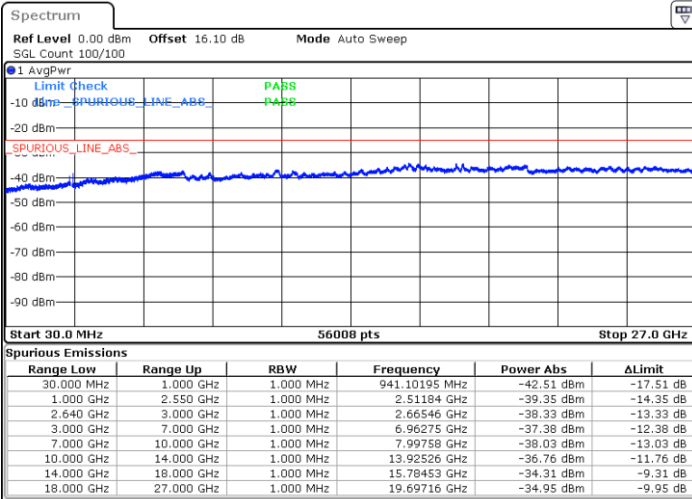

LTE Band 38 / 10MHz

Middle Channel / QPSK

Middle Channel / 16QAM

Date: 18.AUG.2020 01:50:58

Date: 18.AUG.2020 01:52:18

Highest Channel / QPSK

Highest Channel / 16QAM

Date: 18.AUG.2020 01:53:38

Date: 18.AUG.2020 01:54:58

LTE Band 38 / 15MHz

Lowest Channel / QPSK

Lowest Channel / 16QAM

Date: 18.AUG.2020 01:56:19

Date: 18.AUG.2020 01:57:39

Middle Channel / QPSK

Middle Channel / 16QAM

Date: 18.AUG.2020 01:58:59

Date: 18.AUG.2020 02:00:19

LTE Band 38 / 15MHz

Highest Channel / QPSK

Highest Channel / 16QAM

Date: 18.AUG.2020 02:01:39

Date: 18.AUG.2020 02:02:59

LTE Band 38 / 20MHz