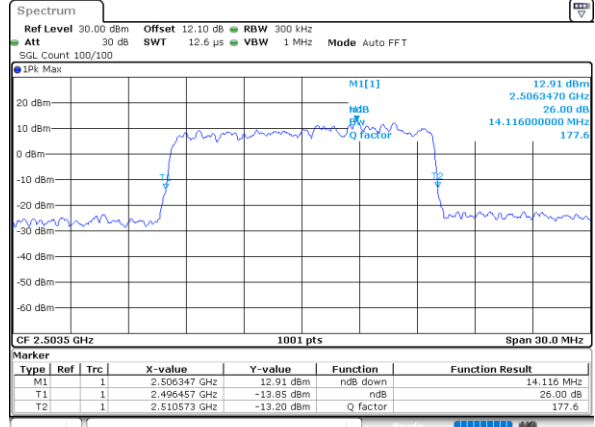

Date: 17\_AUG.2020 23:14:31

Highest Channel / 10MHz / 16QAM

Date: 17\_AUG.2020 23:14:42

LTE Band 41

Lowest Channel / 15MHz / QPSK

Date: 17\_AUG.2020 23:15:18

Lowest Channel / 15MHz / 16QAM

Date: 17\_AUG.2020 23:15:30