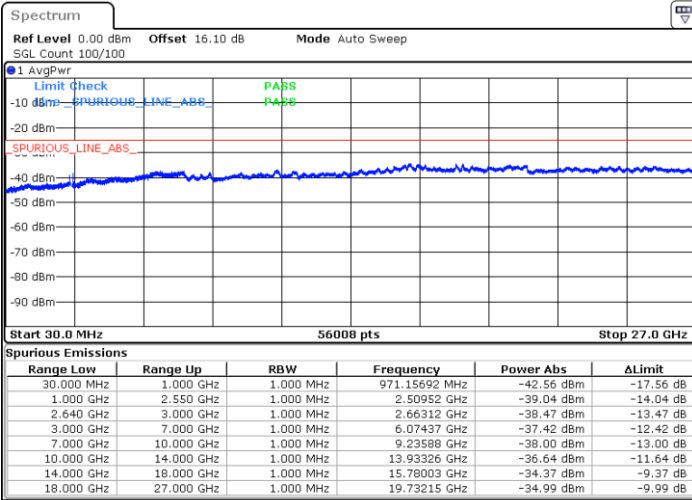

Date: 18.AUG.2020 01:58:59

Date: 18.AUG.2020 02:00:19

LTE Band 38 / 15MHz

Highest Channel / QPSK

Highest Channel / 16QAM

Date: 18.AUG.2020 02:01:39

Date: 18.AUG.2020 02:02:59

LTE Band 38 / 20MHz

Lowest Channel / QPSK

Lowest Channel / 16QAM

Date: 18.AUG.2020 02:04:20

Date: 18.AUG.2020 02:05:40

LTE Band 38 / 20MHz

Middle Channel / QPSK

Middle Channel / 16QAM

Date: 18.AUG.2020 02:07:00

Date: 18.AUG.2020 02:08:20

Highest Channel / QPSK

Highest Channel / 16QAM

Date: 18.AUG.2020 02:09:40

Date: 18.AUG.2020 02:11:00

LTE Band 38 / 5MHz

Lowest Channel / 64QAM

Middle Channel / 64QAM