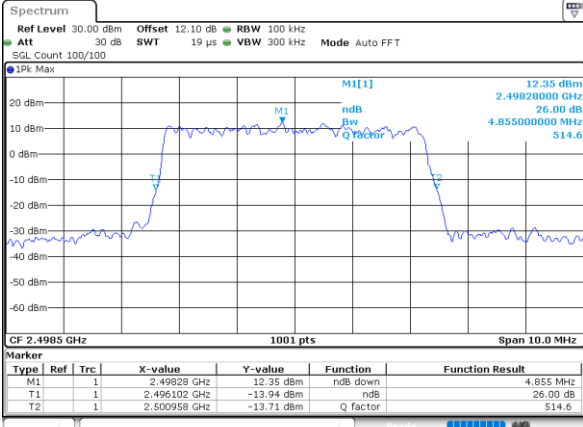

Middle Channel / 20MHz / 16QAM

Date: 17\_AUG.2020 23:18:36

Highest Channel / 20MHz / QPSK

Date: 17\_AUG.2020 23:19:11

Highest Channel / 20MHz / 16QAM

Date: 17\_AUG.2020 23:19:23

LTE Band 41

Lowest Channel / 5MHz / 64QAM

Date: 5,SEP,2020 00:02:48

Lowest Channel / 10MHz / 64QAM

Date: 5,SEP,2020 00:03:58

Middle Channel / 5MHz / 64QAM

Date: 5,SEP,2020 00:03:10

Middle Channel / 10MHz / 64QAM

Date: 5,SEP,2020 00:04:20

Highest Channel / 5MHz / 64QAM