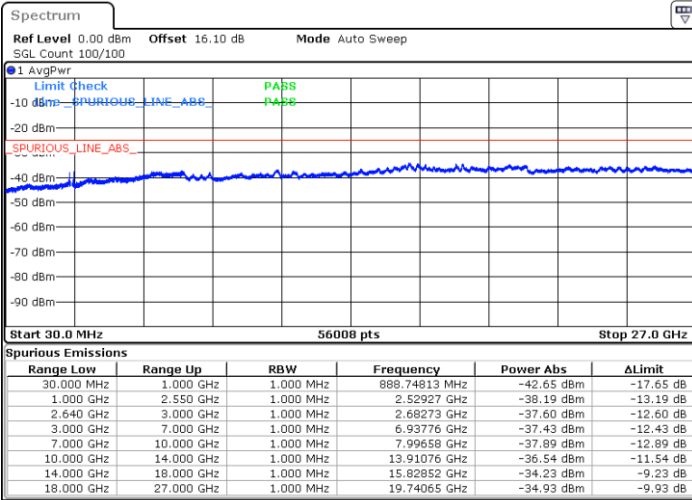

Date: 18.AUG.2020 01:58:59

Date: 18.AUG.2020 02:00:19

LTE Band 38 / 15MHz

Highest Channel / QPSK

Highest Channel / 16QAM

Date: 18.AUG.2020 02:01:39

Date: 18.AUG.2020 02:02:59

LTE Band 38 / 20MHz

Lowest Channel / QPSK

Lowest Channel / 16QAM

Date: 18.AUG.2020 02:04:20

Date: 18.AUG.2020 02:05:40

LTE Band 38 / 20MHz

Middle Channel / QPSK

Middle Channel / 16QAM

Date: 18.AUG.2020 02:07:00