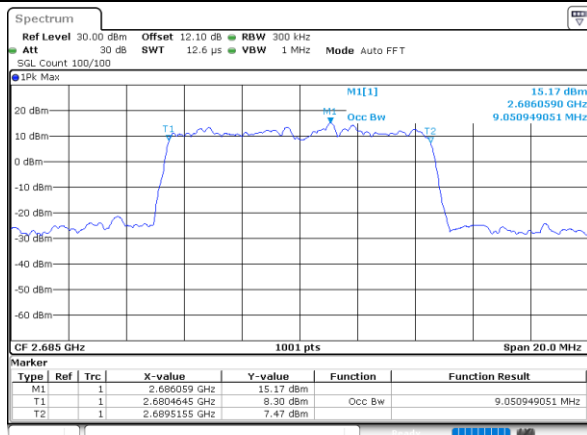

Date: 5,SEP,2020 00:02:136

Lowest Channel / 10MHz / 64QAM

Date: 5,SEP,2020 00:03:146

Middle Channel / 5MHz / 64QAM

Date: 5,SEP,2020 00:02:159

Middle Channel / 10MHz / 64QAM

Date: 5,SEP,2020 00:04:09

Highest Channel / 5MHz / 64QAM

Date: 5,SEP,2020 00:03:222

Highest Channel / 10MHz / 64QAM

Date: 5,SEP,2020 00:04:32