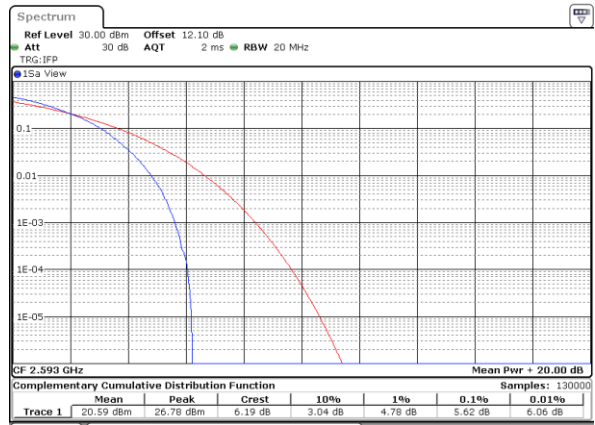

Date: 17\_AUG.2020 23:24:36

Highest Channel / 1RB

Date: 17\_AUG.2020 23:24:53

Highest Channel / Full RB

Date: 17\_AUG.2020 23:25:11

LTE Band 41 / 20MHz / 16QAM

Lowest Channel / 1RB

Date: 17\_AUG.2020 23:21:20

Lowest Channel / Full RB

Date: 17\_AUG.2020 23:21:41

Middle Channel / 1RB

Date: 17\_AUG.2020 23:21:59

Middle Channel / Full RB

Date: 17\_AUG.2020 23:22:15

Highest Channel / 1RB

Date: 17\_AUG.2020 23:23:04

Highest Channel / Full RB

Date: 17\_AUG.2020 23:23:23

LTE Band 41 / 20MHz / 64QAM

Lowest Channel / 1RB

Lowest Channel / Full RB

Middle Channel / 1RB

Middle Channel / Full RB

Highest Channel / 1RB