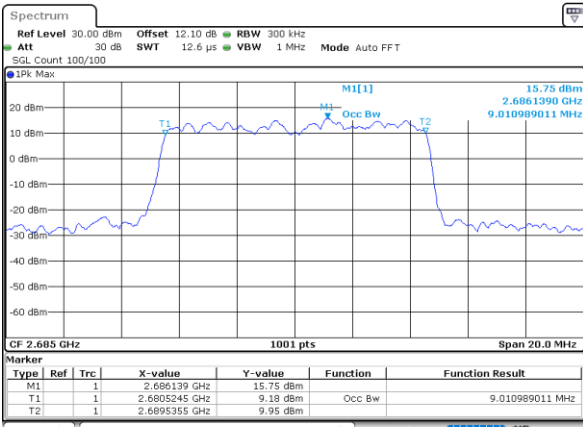

Date: 17\_AUG.2020 23:11:13

Highest Channel / 5MHz / QPSK

Date: 17\_AUG.2020 23:11:47

Highest Channel / 5MHz / 16QAM

Date: 17\_AUG.2020 23:11:58

LTE Band 41

Lowest Channel / 10MHz / QPSK

Date: 17\_AUG.2020 23:12:35

Lowest Channel / 10MHz / 16QAM

Date: 17\_AUG.2020 23:12:46

Middle Channel / 10MHz / QPSK

Date: 17\_AUG.2020 23:13:22

Middle Channel / 10MHz / 16QAM

Date: 17\_AUG.2020 23:13:33

Highest Channel / 10MHz / QPSK