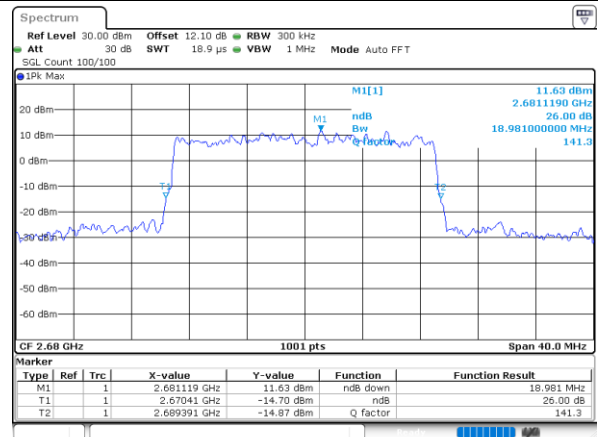

Middle Channel / 15MHz / 64QAM

Date: 5,SEP,2020 00:05:30

Middle Channel / 20MHz / 64QAM

Date: 5,SEP,2020 00:06:40

Highest Channel / 15MHz / 64QAM

Date: 5,SEP,2020 00:05:53

Highest Channel / 20MHz / 64QAM

Date: 5,SEP,2020 00:07:03