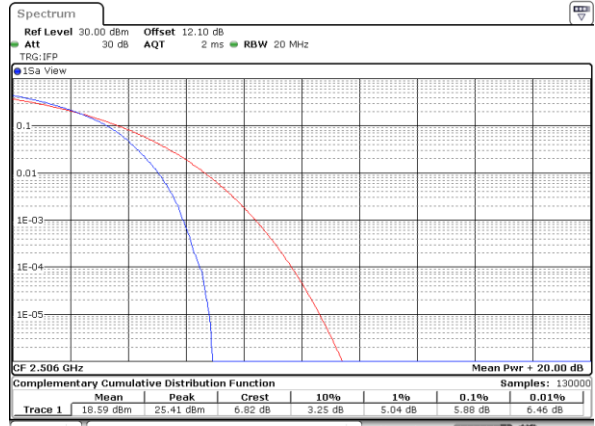

LTE Band 41 / 20MHz / QPSK

Lowest Channel / 1RB

Date: 17\_AUG.2020 23:23:45

Lowest Channel / Full RB

Date: 17\_AUG.2020 23:24:02

Middle Channel / 1RB

Date: 17\_AUG.2020 23:24:18

Middle Channel / Full RB

Date: 17\_AUG.2020 23:24:36

Highest Channel / 1RB

Date: 17\_AUG.2020 23:24:53

Highest Channel / Full RB

Date: 17\_AUG.2020 23:25:11

LTE Band 41 / 20MHz / 16QAM

Lowest Channel / 1RB

Date: 17\_AUG.2020 23:21:20

Lowest Channel / Full RB

Date: 17\_AUG.2020 23:21:41

Middle Channel / 1RB

Date: 17\_AUG.2020 23:21:59

Middle Channel / Full RB

Date: 17\_AUG.2020 23:22:15

Highest Channel / 1RB

Date: 17\_AUG.2020 23:23:04