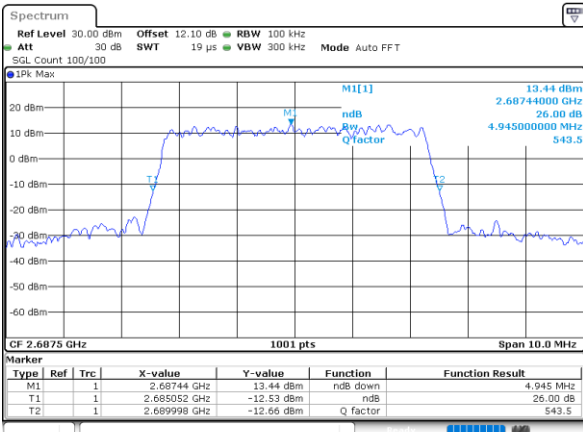

Highest Channel / Full RB

**26dB Bandwidth**

Mode	LTE Band 41 : 26dB BW(MHz)											
BW	1.4MHz		3MHz		5MHz		10MHz		15MHz		20MHz	
Mod.	QPSK	16QAM	QPSK	16QAM	QPSK	16QAM	QPSK	16QAM	QPSK	16QAM	QPSK	16QAM
Lowest CH	-	-	-	-	4.93	4.86	9.63	9.73	14.30	14.12	18.70	18.62
Middle CH	-	-	-	-	4.73	4.83	9.69	9.65	14.30	14.09	18.82	18.62
Highest CH	-	-	-	-	4.95	4.94	9.77	9.67	14.57	14.15	19.14	18.74
Mode	LTE Band 41 : 26dB BW(MHz)											
BW	1.4MHz		3MHz		5MHz		10MHz		15MHz		20MHz	
Mod.	64QAM		64QAM		64QAM		64QAM		64QAM		64QAM	
Lowest CH	-	-	-	-	4.86	-	9.77	-	14.12	-	18.86	-
Middle CH	-	-	-	-	4.91	-	9.77	-	14.12	-	18.98	-
Highest CH	-	-	-	-	4.91	-	9.79	-	14.21	-	18.98	-

LTE Band 41

Lowest Channel / 5MHz / QPSK

Date: 17\_AUG.2020 23:10:38

Lowest Channel / 5MHz / 16QAM

Date: 17\_AUG.2020 23:11:50

Middle Channel / 5MHz / QPSK

Date: 17\_AUG.2020 23:11:24

Middle Channel / 5MHz / 16QAM

Date: 17\_AUG.2020 23:11:35

Highest Channel / 5MHz / QPSK

Date: 17\_AUG.2020 23:12:10

Highest Channel / 5MHz / 16QAM

Date: 17\_AUG.2020 23:12:22

LTE Band 41

Lowest Channel / 10MHz / QPSK

Date: 17\_AUG.2020 23:12:58