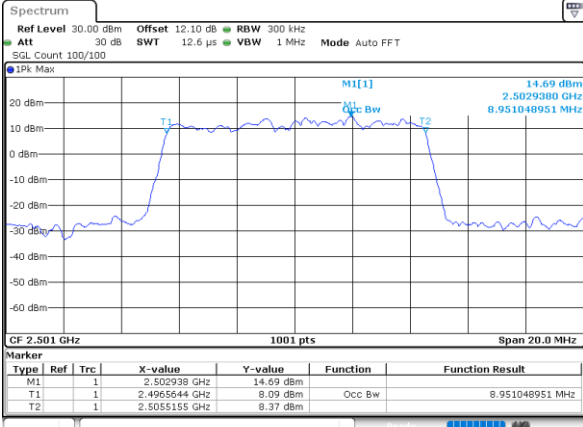

Date: 17\_AUG.2020 23:11:13

Highest Channel / 5MHz / QPSK

Date: 17\_AUG.2020 23:11:47

Highest Channel / 5MHz / 16QAM

Date: 17\_AUG.2020 23:11:58

LTE Band 41

Lowest Channel / 10MHz / QPSK

Date: 17\_AUG.2020 23:12:35