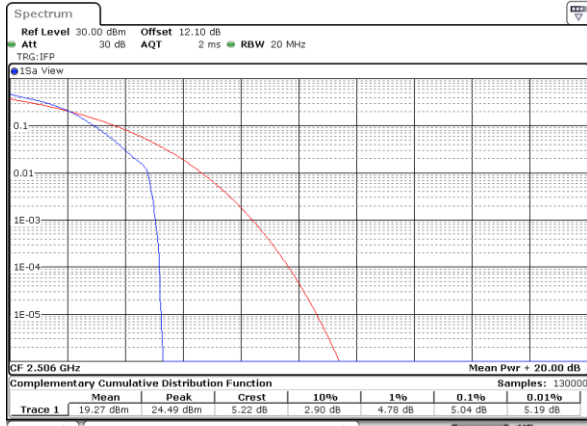

LTE Band 41 / 20MHz / QPSK

Lowest Channel / 1RB

Date: 17\_AUG.2020 23:23:45

Lowest Channel / Full RB

Date: 17\_AUG.2020 23:24:02

Middle Channel / 1RB

Date: 17\_AUG.2020 23:24:18

Middle Channel / Full RB

Date: 17\_AUG.2020 23:24:36

Highest Channel / 1RB

Date: 17\_AUG.2020 23:24:53

Highest Channel / Full RB

Date: 17\_AUG.2020 23:25:11

LTE Band 41 / 20MHz / 16QAM

Lowest Channel / 1RB

Date: 17\_AUG.2020 23:21:20

Lowest Channel / Full RB

Date: 17\_AUG.2020 23:21:41

Middle Channel / 1RB

Date: 17\_AUG.2020 23:21:59

Middle Channel / Full RB

Date: 17\_AUG.2020 23:22:15

Highest Channel / 1RB

Date: 17\_AUG.2020 23:23:04