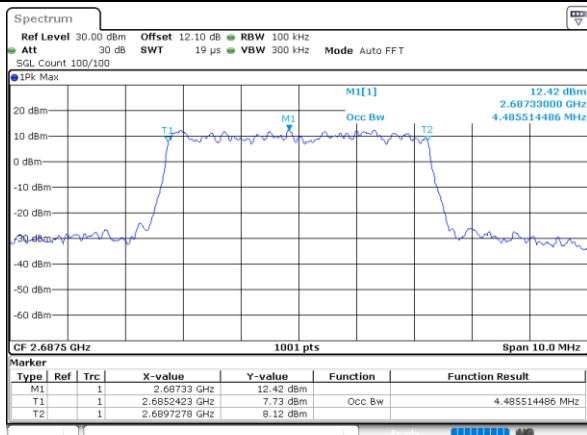

Date: 5,SEP,2020 00:02:136

Lowest Channel / 10MHz / 64QAM

Date: 5,SEP,2020 00:03:146

Middle Channel / 5MHz / 64QAM

Date: 5,SEP,2020 00:02:159

Middle Channel / 10MHz / 64QAM

Date: 5,SEP,2020 00:04:09

Highest Channel / 5MHz / 64QAM

Date: 5,SEP,2020 00:03:222

Highest Channel / 10MHz / 64QAM

Date: 5,SEP,2020 00:04:32