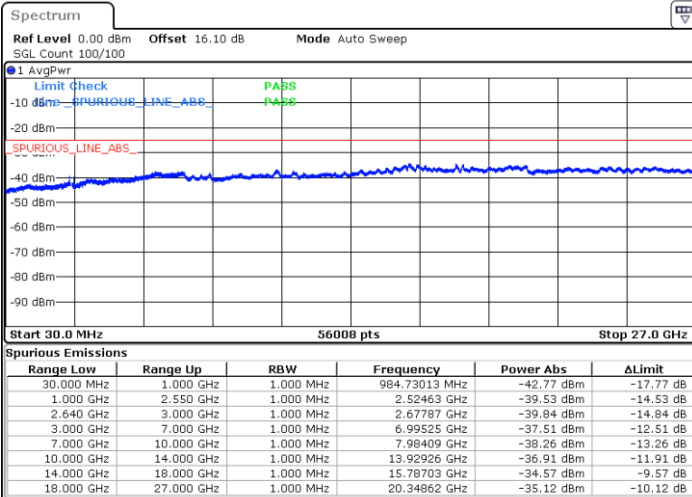

Date: 4.SEP.2020 23:25:19

Highest Channel / 64QAM

Date: 4.SEP.2020 23:26:39

LTE Band 38 / 15MHz

Lowest Channel / 64QAM

Middle Channel / 64QAM

Date: 4.SEP.2020 23:28:00

Date: 4.SEP.2020 23:29:19

Highest Channel / 64QAM

Date: 4.SEP.2020 23:30:39

LTE Band 38 / 20MHz

Lowest Channel / 64QAM

Middle Channel / 64QAM

Date: 4.SEP.2020 23:32:00

Date: 4.SEP.2020 23:33:20

Highest Channel / 64QAM

Date: 4.SEP.2020 23:34:40

Frequency Stability

Test Conditions		LTE Band 38 (QPSK) / Middle Channel	Limit
Temperature (°C)	Voltage (Volt)	BW 10MHz	Note 2.
		Deviation (ppm)	Result
50	Normal Voltage	0.0003	PASS
40	Normal Voltage	0.0012	
30	Normal Voltage	0.0005	
20(Ref.)	Normal Voltage	0.0000	
10	Normal Voltage	0.0008	
0	Normal Voltage	0.0039	
-10	Normal Voltage	0.0014	
-20	Normal Voltage	0.0022	
-30	Normal Voltage	0.0020	
20	Maximum Voltage	0.0037	
20	Normal Voltage	0.0000	
20	Battery End Point	0.0032	