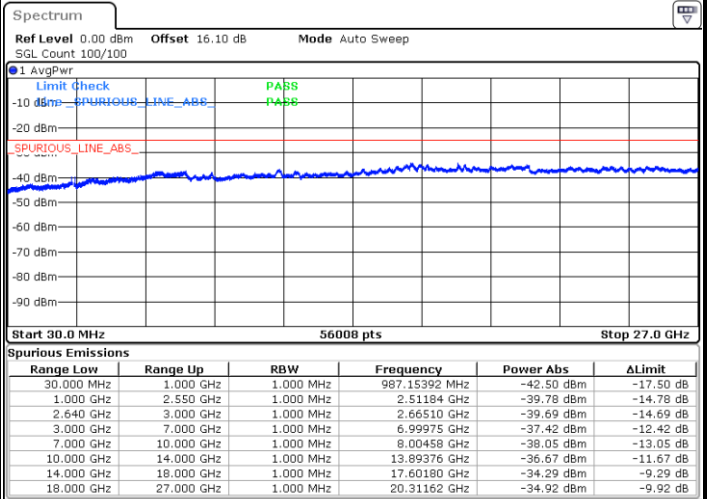

LTE Band 38 / 10MHz

Middle Channel / QPSK

Middle Channel / 16QAM

Date: 18.AUG.2020 01:50:58

Date: 18.AUG.2020 01:52:18

Highest Channel / QPSK

Highest Channel / 16QAM

Date: 18.AUG.2020 01:53:38

Date: 18.AUG.2020 01:54:58

LTE Band 38 / 15MHz

Lowest Channel / QPSK

Lowest Channel / 16QAM

Date: 18.AUG.2020 01:56:19

Date: 18.AUG.2020 01:57:39

Middle Channel / QPSK

Middle Channel / 16QAM

Date: 18.AUG.2020 01:58:59

Date: 18.AUG.2020 02:00:19

LTE Band 38 / 15MHz

Highest Channel / QPSK

Highest Channel / 16QAM

Date: 18.AUG.2020 02:01:39

Date: 18.AUG.2020 02:02:59

LTE Band 38 / 20MHz