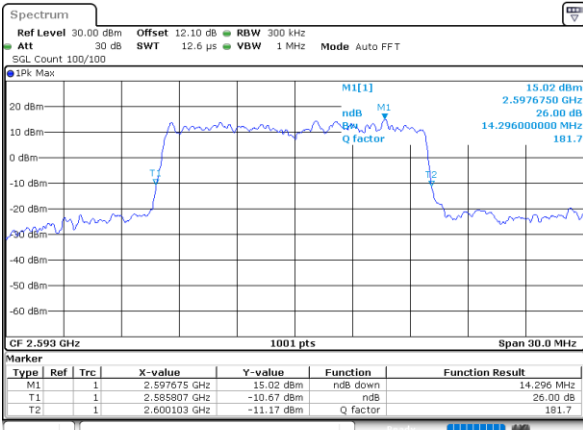

Middle Channel / 15MHz / QPSK

Date: 17_AUG.2020 23:16:04