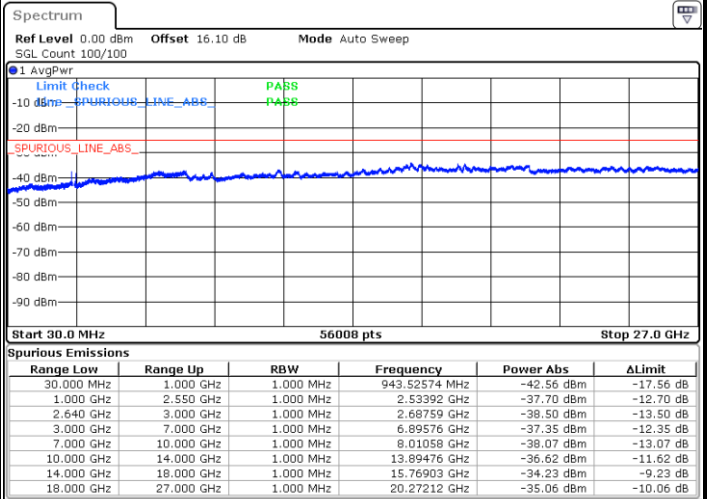

LTE Band 38 / 10MHz

Middle Channel / QPSK

Middle Channel / 16QAM

Date: 18.AUG.2020 01:50:58

Date: 18.AUG.2020 01:52:18

Highest Channel / QPSK

Highest Channel / 16QAM

Date: 18.AUG.2020 01:53:38

Date: 18.AUG.2020 01:54:58

LTE Band 38 / 15MHz

Lowest Channel / QPSK

Lowest Channel / 16QAM

Date: 18.AUG.2020 01:56:19

Date: 18.AUG.2020 01:57:39

Middle Channel / QPSK

Middle Channel / 16QAM