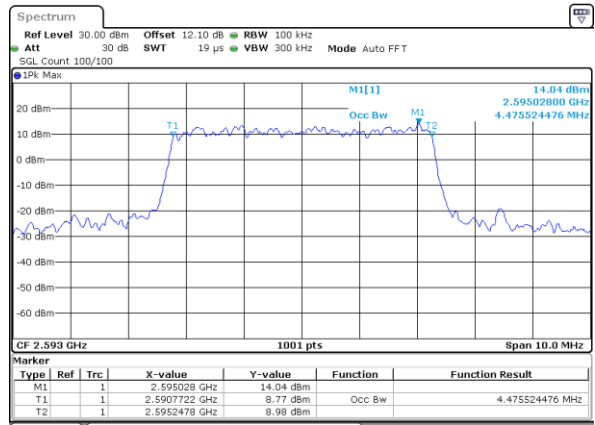

**Occupied Bandwidth**

Mode	LTE Band 41 : 99%OBW(MHz)											
BW	1.4MHz		3MHz		5MHz		10MHz		15MHz		20MHz	
Mod.	QPSK	16QAM	QPSK	16QAM	QPSK	16QAM	QPSK	16QAM	QPSK	16QAM	QPSK	16QAM
Lowest CH	-	-	-	-	4.54	4.50	8.95	9.05	13.37	13.49	17.78	17.82
Middle CH	-	-	-	-	4.48	4.48	9.05	9.03	13.40	13.46	17.78	17.90
Highest CH	-	-	-	-	4.52	4.49	9.01	9.03	13.43	13.40	17.74	17.78
Mode	LTE Band 41 : 99%OBW(MHz)											
BW	1.4MHz		3MHz		5MHz		10MHz		15MHz		20MHz	
Mod.	64QAM		64QAM		64QAM		64QAM		64QAM		64QAM	
Lowest CH	-	-	-	-	4.52	-	9.03	-	13.34	-	17.82	-
Middle CH	-	-	-	-	4.50	-	8.99	-	13.49	-	17.70	-
Highest CH	-	-	-	-	4.49	-	9.05	-	13.43	-	17.78	-

LTE Band 41

Lowest Channel / 5MHz / QPSK

Date: 17\_AUG.2020 23:10:14

Lowest Channel / 5MHz / 16QAM

Date: 17\_AUG.2020 23:10:26

Middle Channel / 5MHz / QPSK

Date: 17\_AUG.2020 23:11:01

Middle Channel / 5MHz / 16QAM

Date: 17\_AUG.2020 23:11:13

Highest Channel / 5MHz / QPSK

Date: 17\_AUG.2020 23:11:47

Highest Channel / 5MHz / 16QAM

Date: 17\_AUG.2020 23:11:58

LTE Band 41

Lowest Channel / 10MHz / QPSK

Date: 17\_AUG.2020 23:12:35