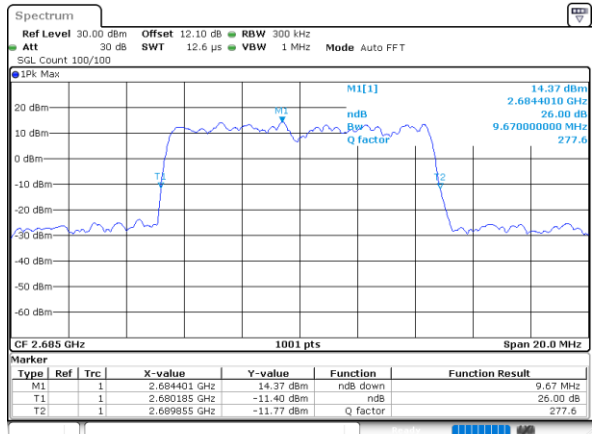

Highest Channel / 10MHz / 16QAM

Date: 17_AUG.2020 23:14:42