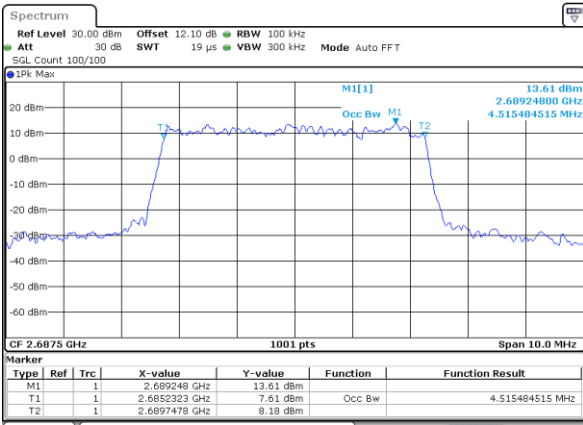

LTE Band 41

Lowest Channel / 5MHz / QPSK

Date: 17\_AUG.2020 23:10:14

Lowest Channel / 5MHz / 16QAM

Date: 17\_AUG.2020 23:10:26

Middle Channel / 5MHz / QPSK

Date: 17\_AUG.2020 23:11:01

Middle Channel / 5MHz / 16QAM

Date: 17\_AUG.2020 23:11:13

Highest Channel / 5MHz / QPSK

Date: 17\_AUG.2020 23:11:47

Highest Channel / 5MHz / 16QAM

Date: 17\_AUG.2020 23:11:58

LTE Band 41

Lowest Channel / 10MHz / QPSK

Date: 17\_AUG.2020 23:12:35