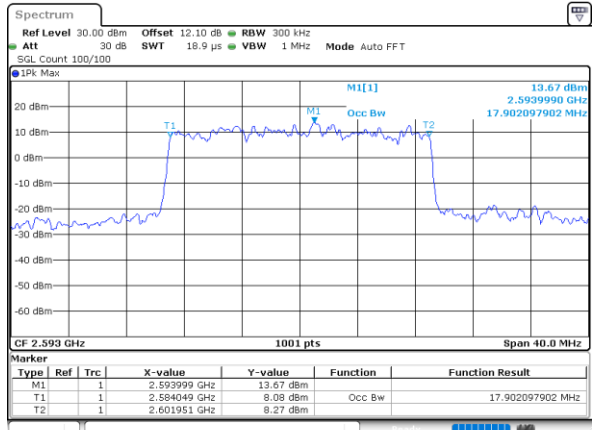

Date: 17\_AUG.2020 23:16:39

LTE Band 41

Lowest Channel / 20MHz / QPSK

Date: 17\_AUG.2020 23:17:15

Lowest Channel / 20MHz / 16QAM

Date: 17\_AUG.2020 23:17:27

Middle Channel / 20MHz / QPSK

Date: 17\_AUG.2020 23:18:02

Middle Channel / 20MHz / 16QAM

Date: 17\_AUG.2020 23:18:13

Highest Channel / 20MHz / QPSK

Date: 17\_AUG.2020 23:18:47

Highest Channel / 20MHz / 16QAM

Date: 17\_AUG.2020 23:18:59

LTE Band 41

Lowest Channel / 5MHz / 64QAM