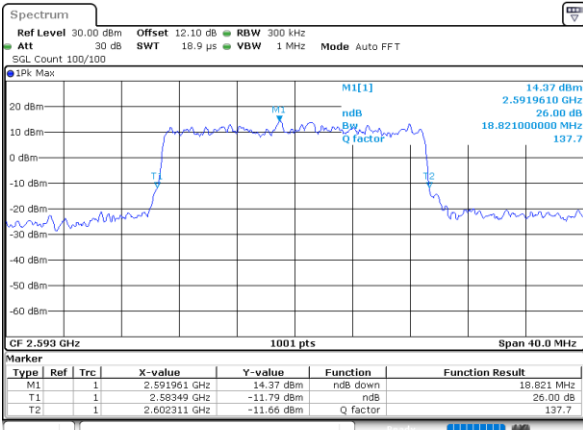

Date: 17\_AUG.2020 23:17:03

LTE Band 41

Lowest Channel / 20MHz / QPSK

Date: 17\_AUG.2020 23:17:39

Lowest Channel / 20MHz / 16QAM

Date: 17\_AUG.2020 23:17:50

Middle Channel / 20MHz / QPSK

Date: 17\_AUG.2020 23:18:24

Middle Channel / 20MHz / 16QAM

Date: 17\_AUG.2020 23:18:36

Highest Channel / 20MHz / QPSK

Date: 17\_AUG.2020 23:19:11

Highest Channel / 20MHz / 16QAM

Date: 17\_AUG.2020 23:19:23

LTE Band 41

Lowest Channel / 5MHz / 64QAM