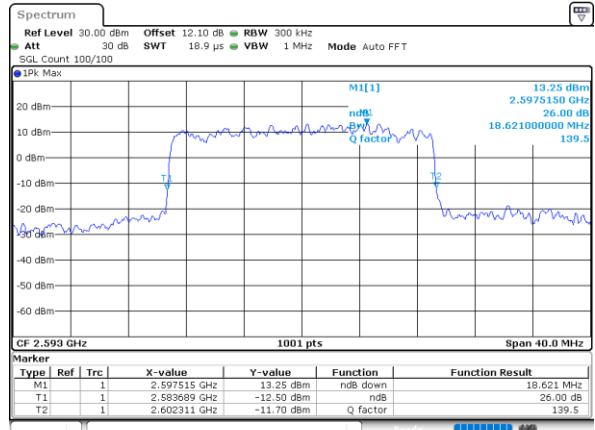

Date: 17\_AUG.2020 23:17:03

LTE Band 41

Lowest Channel / 20MHz / QPSK

Date: 17\_AUG.2020 23:17:39

Lowest Channel / 20MHz / 16QAM

Date: 17\_AUG.2020 23:17:50

Middle Channel / 20MHz / QPSK

Date: 17\_AUG.2020 23:18:24

Middle Channel / 20MHz / 16QAM

Date: 17\_AUG.2020 23:18:36

Highest Channel / 20MHz / QPSK

Date: 17\_AUG.2020 23:19:11

Highest Channel / 20MHz / 16QAM

Date: 17\_AUG.2020 23:19:23

LTE Band 41

Lowest Channel / 5MHz / 64QAM