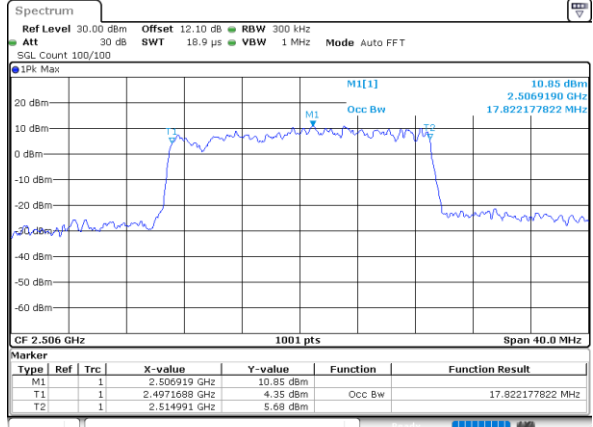

Date: 17\_AUG.2020 23:16:39

LTE Band 41

Lowest Channel / 20MHz / QPSK

Date: 17\_AUG.2020 23:17:15

Lowest Channel / 20MHz / 16QAM

Date: 17\_AUG.2020 23:17:27

Middle Channel / 20MHz / QPSK

Date: 17\_AUG.2020 23:18:02

Middle Channel / 20MHz / 16QAM

Date: 17\_AUG.2020 23:18:13

Highest Channel / 20MHz / QPSK

Date: 17\_AUG.2020 23:18:47

Highest Channel / 20MHz / 16QAM

Date: 17\_AUG.2020 23:18:59

LTE Band 41

Lowest Channel / 5MHz / 64QAM