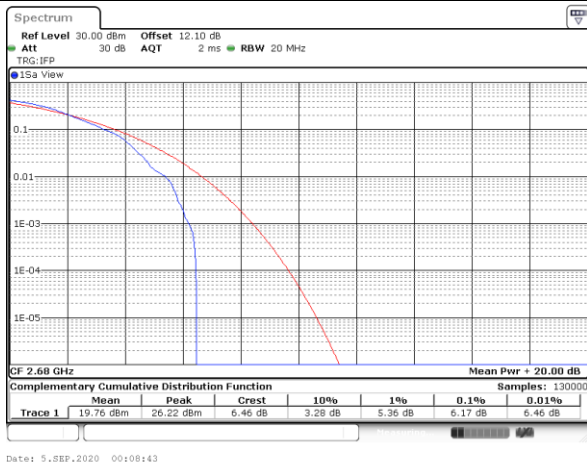

Lowest Channel / Full RB

Date: 17\_AUG.2020 23:21:41

Middle Channel / 1RB

Date: 17\_AUG.2020 23:21:59

Middle Channel / Full RB

Date: 17\_AUG.2020 23:22:15

Highest Channel / 1RB

Date: 17\_AUG.2020 23:23:04

Highest Channel / Full RB

Date: 17\_AUG.2020 23:23:23

LTE Band 41 / 20MHz / 64QAM

Lowest Channel / 1RB

Lowest Channel / Full RB

Middle Channel / 1RB

Middle Channel / Full RB

Highest Channel / 1RB

Highest Channel / Full RB

**26dB Bandwidth**

Mode	LTE Band 41 : 26dB BW(MHz)											
BW	1.4MHz		3MHz		5MHz		10MHz		15MHz		20MHz	
Mod.	QPSK	16QAM	QPSK	16QAM	QPSK	16QAM	QPSK	16QAM	QPSK	16QAM	QPSK	16QAM
Lowest CH	-	-	-	-	4.93	4.86	9.63	9.73	14.30	14.12	18.70	18.62
Middle CH	-	-	-	-	4.73	4.83	9.69	9.65	14.30	14.09	18.82	18.62
Highest CH	-	-	-	-	4.95	4.94	9.77	9.67	14.57	14.15	19.14	18.74
Mode	LTE Band 41 : 26dB BW(MHz)											
BW	1.4MHz		3MHz		5MHz		10MHz		15MHz		20MHz	
Mod.	64QAM		64QAM		64QAM		64QAM		64QAM		64QAM	
Lowest CH	-	-	-	-	4.86	-	9.77	-	14.12	-	18.86	-
Middle CH	-	-	-	-	4.91	-	9.77	-	14.12	-	18.98	-
Highest CH	-	-	-	-	4.91	-	9.79	-	14.21	-	18.98	-