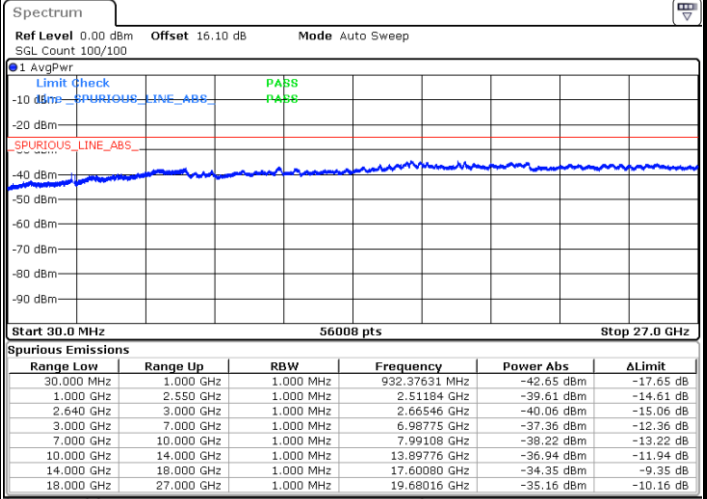

Date: 4.SEP.2020 23:19:58

Date: 4.SEP.2020 23:21:18

Highest Channel / 64QAM

Date: 4.SEP.2020 23:22:38

LTE Band 38 / 10MHz

Lowest Channel / 64QAM

Middle Channel / 64QAM

Date: 4.SEP.2020 23:23:59

Date: 4.SEP.2020 23:25:19

Highest Channel / 64QAM

Date: 4.SEP.2020 23:26:39

LTE Band 38 / 15MHz

Lowest Channel / 64QAM

Middle Channel / 64QAM

Date: 4.SEP.2020 23:28:00

Date: 4.SEP.2020 23:29:19

Highest Channel / 64QAM

Date: 4.SEP.2020 23:30:39

LTE Band 38 / 20MHz

Lowest Channel / 64QAM

Middle Channel / 64QAM

Date: 4.SEP.2020 23:32:00

Date: 4.SEP.2020 23:33:20

Highest Channel / 64QAM