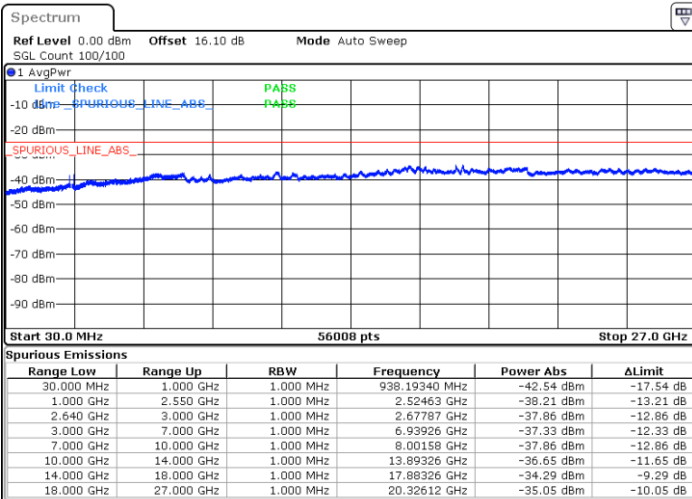

Date: 18.AUG.2020 01:58:59

Date: 18.AUG.2020 02:00:19

LTE Band 38 / 15MHz

Highest Channel / QPSK

Highest Channel / 16QAM

Date: 18.AUG.2020 02:01:39

Date: 18.AUG.2020 02:02:59

LTE Band 38 / 20MHz

Lowest Channel / QPSK

Lowest Channel / 16QAM

Date: 18.AUG.2020 02:04:20

Date: 18.AUG.2020 02:05:40

LTE Band 38 / 20MHz

Middle Channel / QPSK

Middle Channel / 16QAM

Date: 18.AUG.2020 02:07:00

Date: 18.AUG.2020 02:08:20

Highest Channel / QPSK

Highest Channel / 16QAM

Date: 18.AUG.2020 02:09:40

Date: 18.AUG.2020 02:11:00

LTE Band 38 / 5MHz

Lowest Channel / 64QAM

Middle Channel / 64QAM