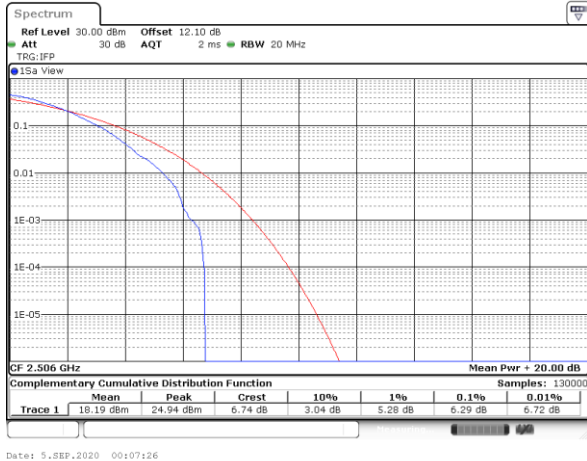

Lowest Channel / Full RB

Date: 17\_AUG.2020 23:21:41

Middle Channel / 1RB

Date: 17\_AUG.2020 23:21:59

Middle Channel / Full RB

Date: 17\_AUG.2020 23:22:15

Highest Channel / 1RB

Date: 17\_AUG.2020 23:23:04

Highest Channel / Full RB

Date: 17\_AUG.2020 23:23:23

LTE Band 41 / 20MHz / 64QAM

Lowest Channel / 1RB

Lowest Channel / Full RB

Middle Channel / 1RB

Middle Channel / Full RB

Highest Channel / 1RB

Highest Channel / Full RB

**26dB Bandwidth**

Mode	LTE Band 41 : 26dB BW(MHz)											
BW	1.4MHz		3MHz		5MHz		10MHz		15MHz		20MHz	
Mod.	QPSK	16QAM	QPSK	16QAM	QPSK	16QAM	QPSK	16QAM	QPSK	16QAM	QPSK	16QAM
Lowest CH	-	-	-	-	4.93	4.86	9.63	9.73	14.30	14.12	18.70	18.62
Middle CH	-	-	-	-	4.73	4.83	9.69	9.65	14.30	14.09	18.82	18.62
Highest CH	-	-	-	-	4.95	4.94	9.77	9.67	14.57	14.15	19.14	18.74
Mode	LTE Band 41 : 26dB BW(MHz)											
BW	1.4MHz		3MHz		5MHz		10MHz		15MHz		20MHz	
Mod.	64QAM		64QAM		64QAM		64QAM		64QAM		64QAM	
Lowest CH	-	-	-	-	4.86	-	9.77	-	14.12	-	18.86	-
Middle CH	-	-	-	-	4.91	-	9.77	-	14.12	-	18.98	-
Highest CH	-	-	-	-	4.91	-	9.79	-	14.21	-	18.98	-