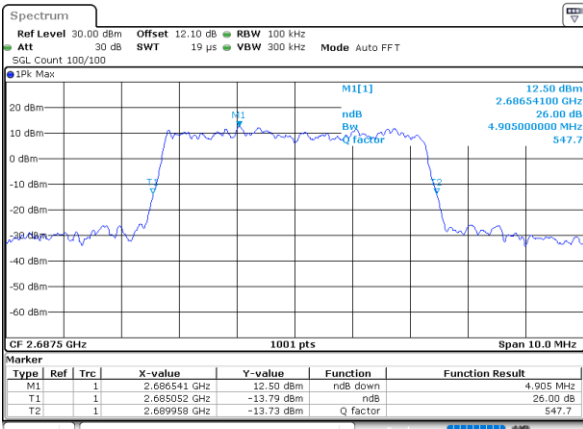

Middle Channel / 20MHz / 16QAM

Date: 17\_AUG.2020 23:18:36

Highest Channel / 20MHz / QPSK

Date: 17\_AUG.2020 23:19:11

Highest Channel / 20MHz / 16QAM

Date: 17\_AUG.2020 23:19:23

LTE Band 41

Lowest Channel / 5MHz / 64QAM

Date: 5,SEP,2020 00:02:48

Lowest Channel / 10MHz / 64QAM

Date: 5,SEP,2020 00:03:58

Middle Channel / 5MHz / 64QAM

Date: 5,SEP,2020 00:03:10

Middle Channel / 10MHz / 64QAM

Date: 5,SEP,2020 00:04:20

Highest Channel / 5MHz / 64QAM

Date: 5,SEP,2020 00:03:33

Highest Channel / 10MHz / 64QAM

Date: 5,SEP,2020 00:04:43

LTE Band 41

Lowest Channel / 15MHz / 64QAM

Date: 5,SEP,2020 00:05:08

Lowest Channel / 20MHz / 64QAM

Date: 5,SEP,2020 00:06:17