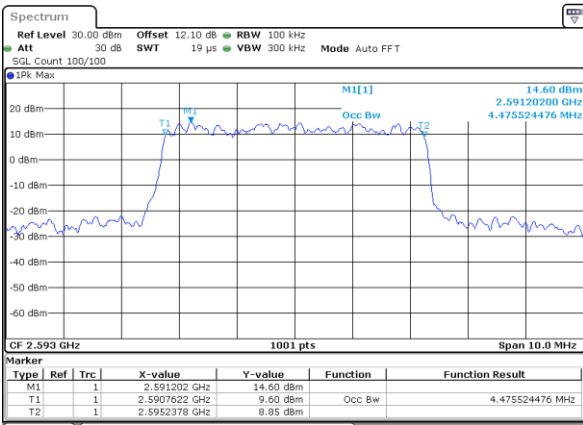

**Occupied Bandwidth**

Mode	LTE Band 41 : 99%OBW(MHz)											
BW	1.4MHz		3MHz		5MHz		10MHz		15MHz		20MHz	
Mod.	QPSK	16QAM	QPSK	16QAM	QPSK	16QAM	QPSK	16QAM	QPSK	16QAM	QPSK	16QAM
Lowest CH	-	-	-	-	4.54	4.50	8.95	9.05	13.37	13.49	17.78	17.82
Middle CH	-	-	-	-	4.48	4.48	9.05	9.03	13.40	13.46	17.78	17.90
Highest CH	-	-	-	-	4.52	4.49	9.01	9.03	13.43	13.40	17.74	17.78
Mode	LTE Band 41 : 99%OBW(MHz)											
BW	1.4MHz		3MHz		5MHz		10MHz		15MHz		20MHz	
Mod.	64QAM		64QAM		64QAM		64QAM		64QAM		64QAM	
Lowest CH	-	-	-	-	4.52	-	9.03	-	13.34	-	17.82	-
Middle CH	-	-	-	-	4.50	-	8.99	-	13.49	-	17.70	-
Highest CH	-	-	-	-	4.49	-	9.05	-	13.43	-	17.78	-

LTE Band 41

Lowest Channel / 5MHz / QPSK

Date: 17\_AUG.2020 23:10:14

Lowest Channel / 5MHz / 16QAM

Date: 17\_AUG.2020 23:10:26

Middle Channel / 5MHz / QPSK

Date: 17\_AUG.2020 23:11:01

Middle Channel / 5MHz / 16QAM

Date: 17\_AUG.2020 23:11:13

Highest Channel / 5MHz / QPSK

Date: 17\_AUG.2020 23:11:47

Highest Channel / 5MHz / 16QAM

Date: 17\_AUG.2020 23:11:58

LTE Band 41

Lowest Channel / 10MHz / QPSK

Date: 17\_AUG.2020 23:12:35