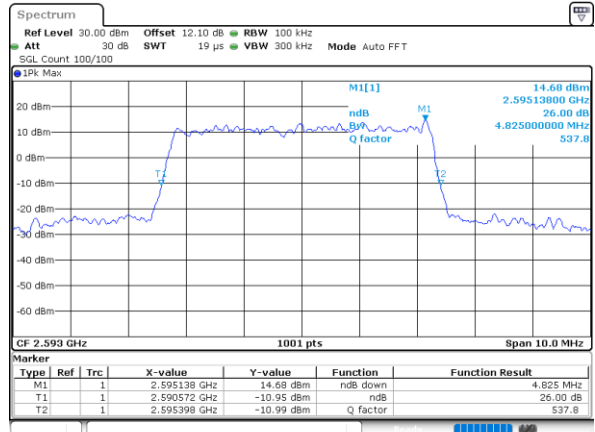

Highest Channel / Full RB

**26dB Bandwidth**

Mode	LTE Band 41 : 26dB BW(MHz)											
BW	1.4MHz		3MHz		5MHz		10MHz		15MHz		20MHz	
Mod.	QPSK	16QAM	QPSK	16QAM	QPSK	16QAM	QPSK	16QAM	QPSK	16QAM	QPSK	16QAM
Lowest CH	-	-	-	-	4.93	4.86	9.63	9.73	14.30	14.12	18.70	18.62
Middle CH	-	-	-	-	4.73	4.83	9.69	9.65	14.30	14.09	18.82	18.62
Highest CH	-	-	-	-	4.95	4.94	9.77	9.67	14.57	14.15	19.14	18.74
Mode	LTE Band 41 : 26dB BW(MHz)											
BW	1.4MHz		3MHz		5MHz		10MHz		15MHz		20MHz	
Mod.	64QAM		64QAM		64QAM		64QAM		64QAM		64QAM	
Lowest CH	-	-	-	-	4.86	-	9.77	-	14.12	-	18.86	-
Middle CH	-	-	-	-	4.91	-	9.77	-	14.12	-	18.98	-
Highest CH	-	-	-	-	4.91	-	9.79	-	14.21	-	18.98	-

LTE Band 41

Lowest Channel / 5MHz / QPSK

Date: 17\_AUG.2020 23:10:38

Lowest Channel / 5MHz / 16QAM

Date: 17\_AUG.2020 23:11:50

Middle Channel / 5MHz / QPSK

Date: 17\_AUG.2020 23:11:24

Middle Channel / 5MHz / 16QAM

Date: 17\_AUG.2020 23:11:35

Highest Channel / 5MHz / QPSK

Date: 17\_AUG.2020 23:12:10

Highest Channel / 5MHz / 16QAM

Date: 17\_AUG.2020 23:12:22

LTE Band 41

Lowest Channel / 10MHz / QPSK

Date: 17\_AUG.2020 23:12:58