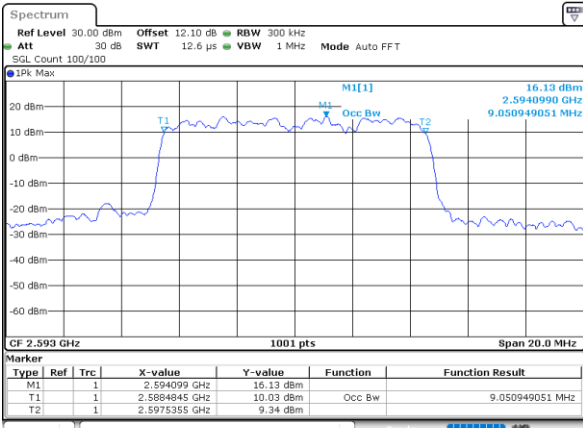

Middle Channel / 10MHz / QPSK

Date: 17_AUG.2020 23:13:22