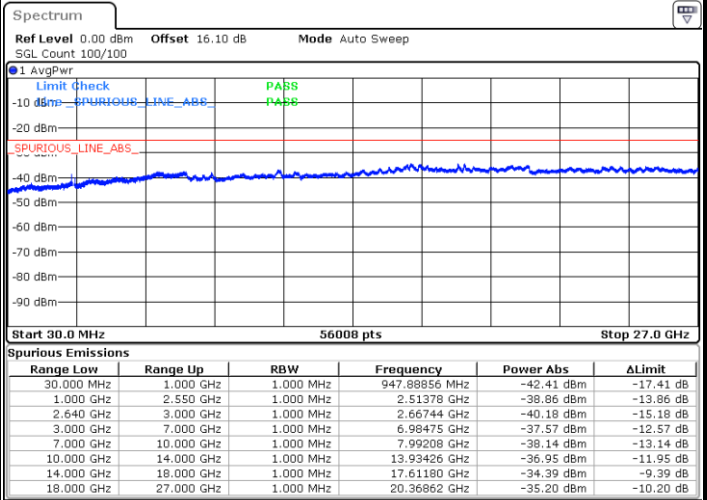

Date: 18.AUG.2020 02:08:20

Highest Channel / QPSK

Highest Channel / 16QAM

Date: 18.AUG.2020 02:09:40

Date: 18.AUG.2020 02:11:00

LTE Band 38 / 5MHz

Lowest Channel / 64QAM

Middle Channel / 64QAM

Date: 4.SEP.2020 23:19:58

Date: 4.SEP.2020 23:21:18

Highest Channel / 64QAM

Date: 4.SEP.2020 23:22:38

LTE Band 38 / 10MHz

Lowest Channel / 64QAM

Middle Channel / 64QAM

Date: 4.SEP.2020 23:23:59

Date: 4.SEP.2020 23:25:19

Highest Channel / 64QAM

Date: 4.SEP.2020 23:26:39

LTE Band 38 / 15MHz

Lowest Channel / 64QAM

Middle Channel / 64QAM

Date: 4.SEP.2020 23:28:00

Date: 4.SEP.2020 23:29:19

Highest Channel / 64QAM

Date: 4.SEP.2020 23:30:39

LTE Band 38 / 20MHz

Lowest Channel / 64QAM

Middle Channel / 64QAM

Date: 4.SEP.2020 23:32:00

Date: 4.SEP.2020 23:33:20

Highest Channel / 64QAM