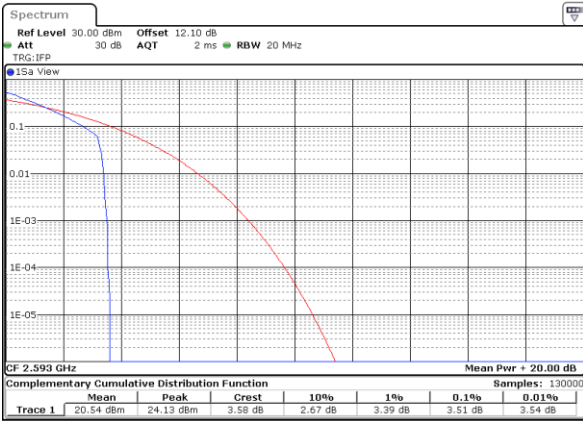

## Peak-to-Average Ratio

Mode	LTE Band 41 / 20MHz				
Mod.	QPSK		16QAM		Limit: 13dB
RB Size	1RB	Full RB	1RB	Full RB	Result
Lowest CH	3.48	4.43	5.04	5.88	PASS
Middle CH	3.51	4.29	5.28	5.62	
Highest CH	3.42	4.64	5.19	6.12	
Mode	LTE Band 41 / 20MHz				
Mod.	64QAM				Limit: 13dB
RB Size	1RB	Full RB			Result
Lowest CH	6.29	6.35	-	-	PASS
Middle CH	6.26	6.41	-	-	
Highest CH	6.17	6.78	-	-	

LTE Band 41 / 20MHz / QPSK

Lowest Channel / 1RB

Date: 17\_AUG.2020 23:23:45

Lowest Channel / Full RB

Date: 17\_AUG.2020 23:24:02

Middle Channel / 1RB

Date: 17\_AUG.2020 23:24:18

Middle Channel / Full RB

Date: 17\_AUG.2020 23:24:36

Highest Channel / 1RB

Date: 17\_AUG.2020 23:24:53

Highest Channel / Full RB

Date: 17\_AUG.2020 23:25:11

LTE Band 41 / 20MHz / 16QAM

Lowest Channel / 1RB

Date: 17\_AUG.2020 23:21:20