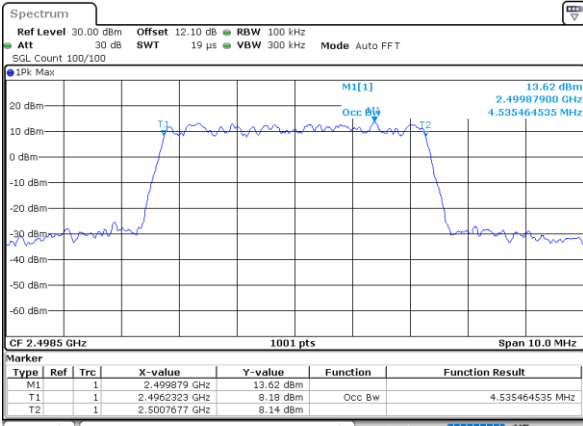

LTE Band 41

Lowest Channel / 5MHz / QPSK

Date: 17_AUG.2020 23:10:14