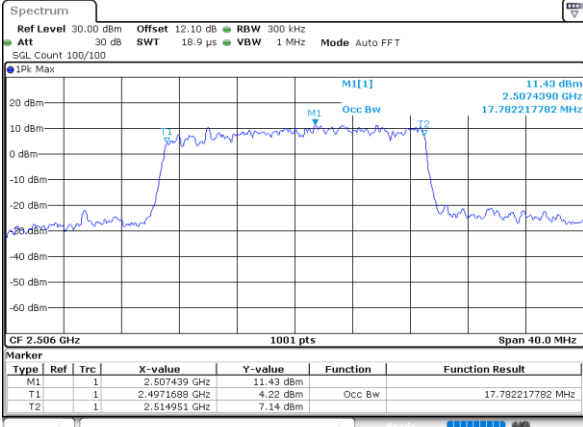

Date: 17\_AUG.2020 23:14:07

Highest Channel / 10MHz / 16QAM

Date: 17\_AUG.2020 23:14:19

LTE Band 41

Lowest Channel / 15MHz / QPSK

Date: 17\_AUG.2020 23:14:55

Lowest Channel / 15MHz / 16QAM

Date: 17\_AUG.2020 23:15:06

Middle Channel / 15MHz / QPSK

Date: 17\_AUG.2020 23:15:42

Middle Channel / 15MHz / 16QAM

Date: 17\_AUG.2020 23:15:53

Highest Channel / 15MHz / QPSK

Date: 17\_AUG.2020 23:16:27

Highest Channel / 15MHz / 16QAM

Date: 17\_AUG.2020 23:16:39

LTE Band 41

Lowest Channel / 20MHz / QPSK

Date: 17\_AUG.2020 23:17:15

Lowest Channel / 20MHz / 16QAM

Date: 17\_AUG.2020 23:17:27

Middle Channel / 20MHz / QPSK

Date: 17\_AUG.2020 23:18:02