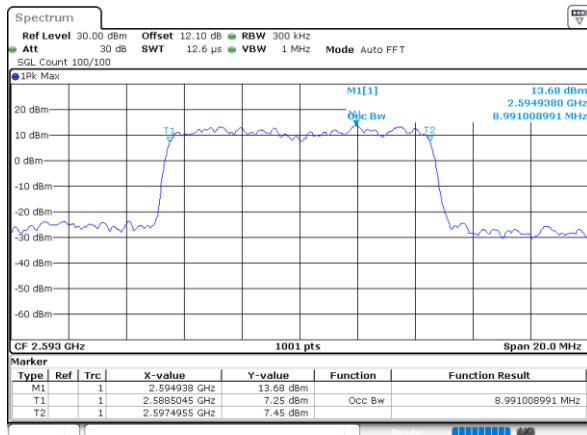

Date: 5,SEP,2020 00:02:136

Lowest Channel / 10MHz / 64QAM

Date: 5,SEP,2020 00:03:146

Middle Channel / 5MHz / 64QAM

Date: 5,SEP,2020 00:02:159

Middle Channel / 10MHz / 64QAM

Date: 5,SEP,2020 00:04:09

Highest Channel / 5MHz / 64QAM

Date: 5,SEP,2020 00:03:222

Highest Channel / 10MHz / 64QAM

Date: 5,SEP,2020 00:04:32