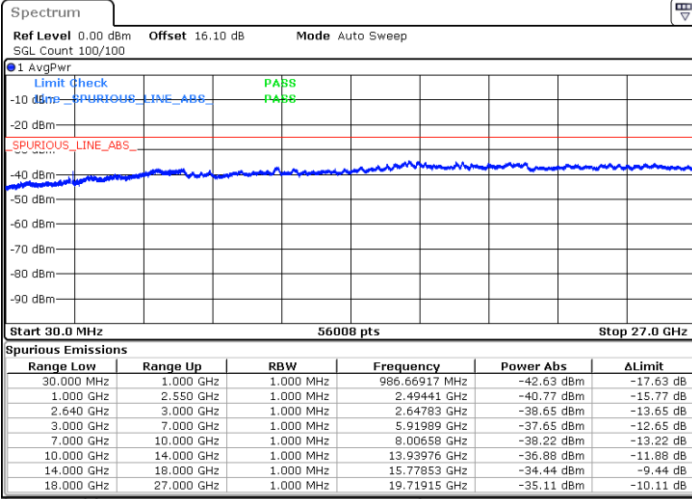

Date: 4.SEP.2020 23:19:58

Date: 4.SEP.2020 23:21:18

Highest Channel / 64QAM

Date: 4.SEP.2020 23:22:38

LTE Band 38 / 10MHz

Lowest Channel / 64QAM

Middle Channel / 64QAM

Date: 4.SEP.2020 23:23:59

Date: 4.SEP.2020 23:25:19

Highest Channel / 64QAM

Date: 4.SEP.2020 23:26:39

LTE Band 38 / 15MHz

Lowest Channel / 64QAM

Middle Channel / 64QAM

Date: 4.SEP.2020 23:28:00

Date: 4.SEP.2020 23:29:19

Highest Channel / 64QAM

Date: 4.SEP.2020 23:30:39

LTE Band 38 / 20MHz

Lowest Channel / 64QAM

Middle Channel / 64QAM

Date: 4.SEP.2020 23:32:00

Date: 4.SEP.2020 23:33:20

Highest Channel / 64QAM