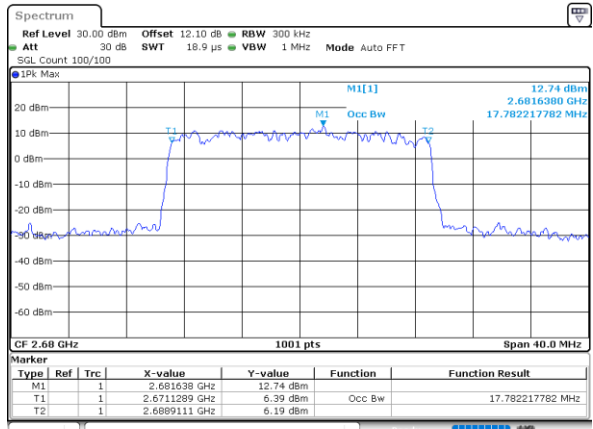

Middle Channel / 20MHz / 16QAM

Date: 17\_AUG.2020 23:18:13

Highest Channel / 20MHz / QPSK

Date: 17\_AUG.2020 23:18:47

Highest Channel / 20MHz / 16QAM

Date: 17\_AUG.2020 23:18:59

LTE Band 41

Lowest Channel / 5MHz / 64QAM