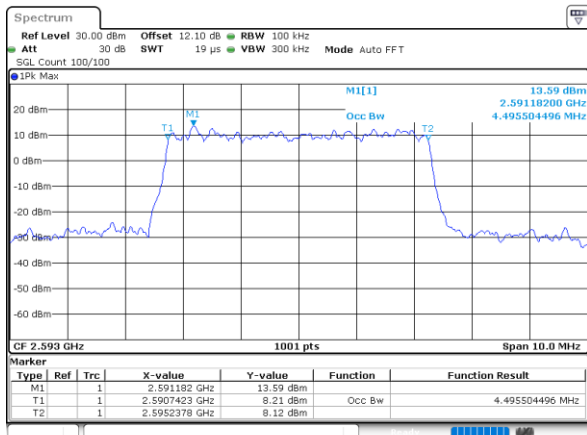

Date: 17\_AUG.2020 23:16:39

LTE Band 41

Lowest Channel / 20MHz / QPSK

Date: 17\_AUG.2020 23:17:15

Lowest Channel / 20MHz / 16QAM

Date: 17\_AUG.2020 23:17:27

Middle Channel / 20MHz / QPSK

Date: 17\_AUG.2020 23:18:02

Middle Channel / 20MHz / 16QAM

Date: 17\_AUG.2020 23:18:13

Highest Channel / 20MHz / QPSK

Date: 17\_AUG.2020 23:18:47

Highest Channel / 20MHz / 16QAM

Date: 17\_AUG.2020 23:18:59

LTE Band 41

Lowest Channel / 5MHz / 64QAM

Date: 5,SEP,2020 00:02:136

Lowest Channel / 10MHz / 64QAM

Date: 5,SEP,2020 00:03:146

Middle Channel / 5MHz / 64QAM

Date: 5,SEP,2020 00:02:159

Middle Channel / 10MHz / 64QAM

Date: 5,SEP,2020 00:04:09

Highest Channel / 5MHz / 64QAM