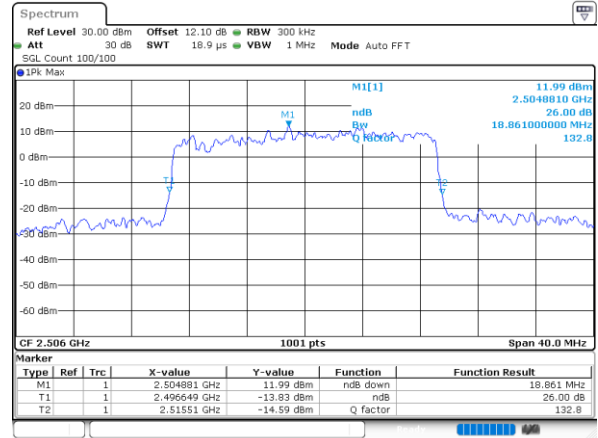

Date: 5,SEP,2020 00:02:48

Lowest Channel / 10MHz / 64QAM

Date: 5,SEP,2020 00:03:58

Middle Channel / 5MHz / 64QAM

Date: 5,SEP,2020 00:03:10

Middle Channel / 10MHz / 64QAM

Date: 5,SEP,2020 00:04:20

Highest Channel / 5MHz / 64QAM

Date: 5,SEP,2020 00:03:33

Highest Channel / 10MHz / 64QAM

Date: 5,SEP,2020 00:04:43

LTE Band 41

Lowest Channel / 15MHz / 64QAM

Date: 5,SEP,2020 00:05:08

Lowest Channel / 20MHz / 64QAM

Date: 5,SEP,2020 00:06:17

Middle Channel / 15MHz / 64QAM

Date: 5,SEP,2020 00:05:30

Middle Channel / 20MHz / 64QAM

Date: 5,SEP,2020 00:06:40

Highest Channel / 15MHz / 64QAM

Date: 5,SEP,2020 00:05:53

Highest Channel / 20MHz / 64QAM

Date: 5,SEP,2020 00:07:03