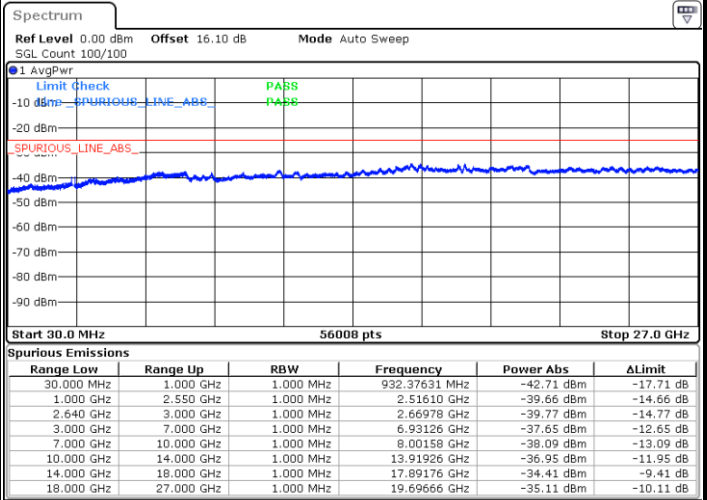

Lowest Channel / QPSK

Lowest Channel / 16QAM

Date: 18.AUG.2020 02:04:20

Date: 18.AUG.2020 02:05:40

LTE Band 38 / 20MHz

Middle Channel / QPSK

Middle Channel / 16QAM

Date: 18.AUG.2020 02:07:00

Date: 18.AUG.2020 02:08:20

Highest Channel / QPSK

Highest Channel / 16QAM

Date: 18.AUG.2020 02:09:40

Date: 18.AUG.2020 02:11:00

LTE Band 38 / 5MHz

Lowest Channel / 64QAM

Middle Channel / 64QAM

Date: 4.SEP.2020 23:19:58

Date: 4.SEP.2020 23:21:18

Highest Channel / 64QAM

Date: 4.SEP.2020 23:22:38

LTE Band 38 / 10MHz

Lowest Channel / 64QAM

Middle Channel / 64QAM

Date: 4.SEP.2020 23:23:59

Date: 4.SEP.2020 23:25:19

Highest Channel / 64QAM

Date: 4.SEP.2020 23:26:39

LTE Band 38 / 15MHz

Lowest Channel / 64QAM

Middle Channel / 64QAM

Date: 4.SEP.2020 23:28:00

Date: 4.SEP.2020 23:29:19