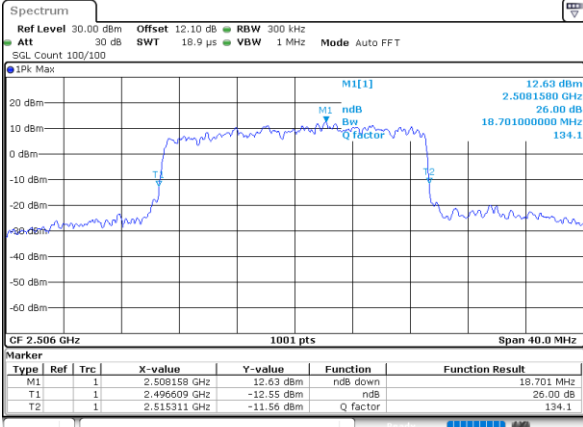

LTE Band 41

Lowest Channel / 20MHz / QPSK

Date: 17_AUG.2020 23:17:39