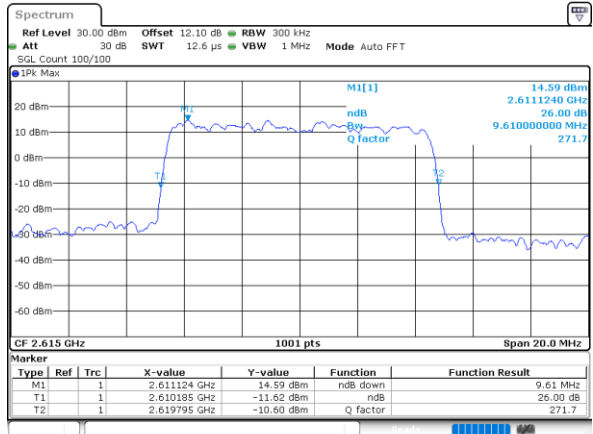

Highest Channel / 10MHz / 64QAM

Date: 4,SEP,2020 22:56:25