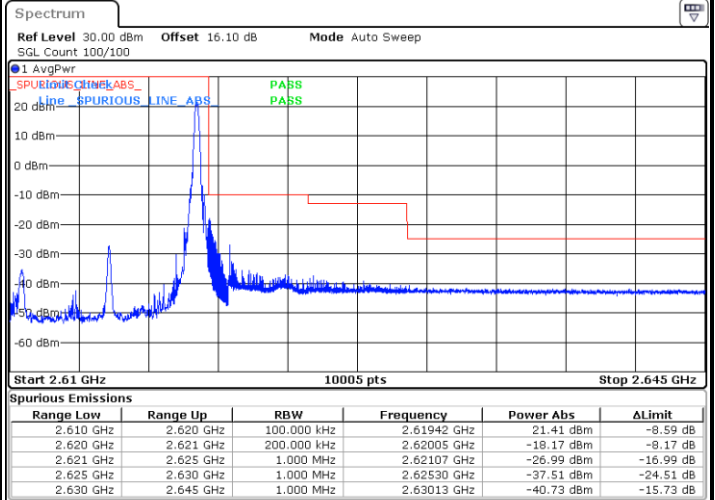

LTE Band 38 / 5MHz / 64QAM

Lowest Band Edge / 1RB

Highest Band Edge / 1 RB

Lowest Band Edge / Full RB

Highest Band Edge / Full RB

LTE Band 38 / 10MHz / QPSK

Lowest Band Edge / 1 RB

Highest Band Edge / 1 RB

Date: 18.AUG.2020 01:25:21

Date: 18.AUG.2020 01:28:53

Lowest Band Edge / Full RB

Highest Band Edge / Full RB

Date: 18.AUG.2020 01:26:32

Date: 18.AUG.2020 01:27:43

LTE Band 38 / 10MHz / 16QAM

Lowest Band Edge / 1 RB

Date: 18.AUG.2020 01:25:56

Highest Band Edge / 1 RB

Date: 18.AUG.2020 01:29:28

Lowest Band Edge / Full RB

Date: 18.AUG.2020 01:27:07

Highest Band Edge / Full RB

Date: 18.AUG.2020 01:28:18

LTE Band 38 / 10MHz / 64QAM

Lowest Band Edge / 1 RB

Highest Band Edge / 1 RB

Date: 4.SEP.2020 23:10:19

Date: 4.SEP.2020 23:12:35

Lowest Band Edge / Full RB

Highest Band Edge / Full RB

Date: 4.SEP.2020 23:11:04

Date: 4.SEP.2020 23:48:40