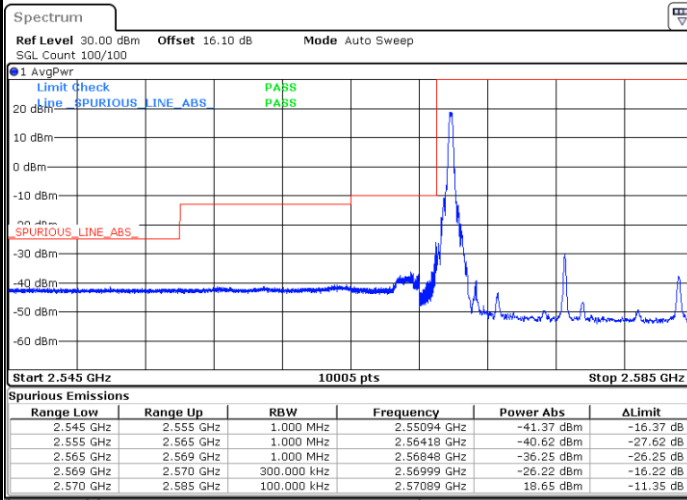

Date: 18.AUG.2020 01:32:26

LTE Band 38 / 15MHz / 16QAM

Lowest Band Edge / 1 RB

Date: 18.AUG.2020 01:30:40

Highest Band Edge / 1 RB

Date: 18.AUG.2020 01:34:12

Lowest Band Edge / Full RB

Date: 18.AUG.2020 01:31:51

Highest Band Edge / Full RB

Date: 18.AUG.2020 01:33:01

LTE Band 38 / 15MHz / 64QAM

Lowest Band Edge / 1 RB

Date: 4.SEP.2020 23:13:21

Highest Band Edge / 1 RB

Date: 4.SEP.2020 23:15:36

Lowest Band Edge / Full RB

Date: 4.SEP.2020 23:14:06

Highest Band Edge / Full RB

Date: 4.SEP.2020 23:14:51

LTE Band 38 / 20MHz / QPSK

Lowest Band Edge / 1 RB

Date: 18.AUG.2020 01:34:48

Highest Band Edge / 1 RB

Date: 18.AUG.2020 01:38:20

Lowest Band Edge / Full RB

Date: 18.AUG.2020 01:35:59

Highest Band Edge / Full RB

Date: 18.AUG.2020 01:37:10

LTE Band 38 / 20MHz / 16QAM

Lowest Band Edge / 1 RB

Date: 18.AUG.2020 01:35:23

Highest Band Edge / 1 RB