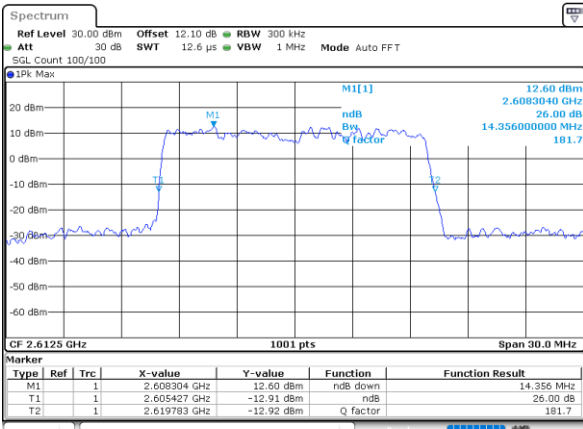

Highest Channel / 15MHz / 64QAM

Date: 4,SEP,2020 22:57:35