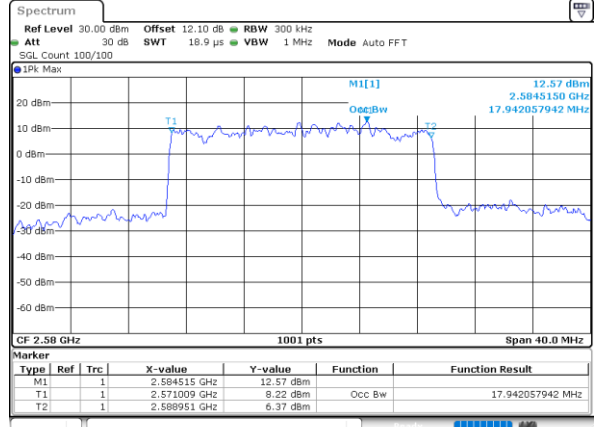

Date: 4,SEP,2020 22:56:13

LTE Band 38

Lowest Channel / 15MHz / 64QAM

Date: 4,SEP,2020 22:56:37

Lowest Channel / 20MHz / 64QAM

Date: 4,SEP,2020 22:57:47

Middle Channel / 15MHz / 64QAM

Date: 4,SEP,2020 22:57:01

Middle Channel / 20MHz / 64QAM

Date: 4,SEP,2020 22:58:10

Highest Channel / 15MHz / 64QAM

Date: 4,SEP,2020 22:57:23

Highest Channel / 20MHz / 64QAM

Date: 4,SEP,2020 22:58:33

Conducted Band Edge

LTE Band 38 / 5MHz / 16QAM