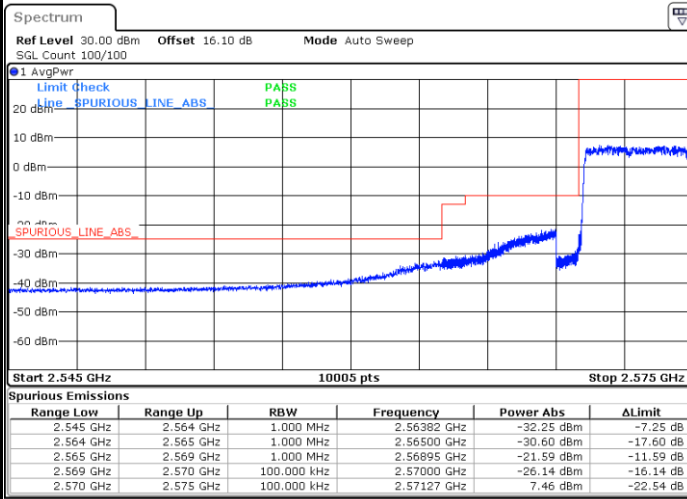

Middle Channel / 20MHz / 64QAM

Date: 4,SEP,2020 22:58:10

Highest Channel / 15MHz / 64QAM

Date: 4,SEP,2020 22:57:23

Highest Channel / 20MHz / 64QAM

Date: 4,SEP,2020 22:58:33

Conducted Band Edge

LTE Band 38 / 5MHz / 16QAM

Lowest Band Edge / 1RB

Date: 18.AUG.2020 01:21:13

Highest Band Edge / 1 RB

Date: 18.AUG.2020 01:24:45

Lowest Band Edge / Full RB

Date: 18.AUG.2020 01:22:24

Highest Band Edge / Full RB

Date: 18.AUG.2020 01:23:34

LTE Band 38 / 5MHz / 64QAM

Lowest Band Edge / 1RB

Highest Band Edge / 1 RB

Lowest Band Edge / Full RB

Highest Band Edge / Full RB

LTE Band 38 / 10MHz / QPSK

Lowest Band Edge / 1 RB

Highest Band Edge / 1 RB

Date: 18.AUG.2020 01:25:21

Date: 18.AUG.2020 01:28:53

Lowest Band Edge / Full RB

Highest Band Edge / Full RB

Date: 18.AUG.2020 01:26:32

Date: 18.AUG.2020 01:27:43

LTE Band 38 / 10MHz / 16QAM

Lowest Band Edge / 1 RB