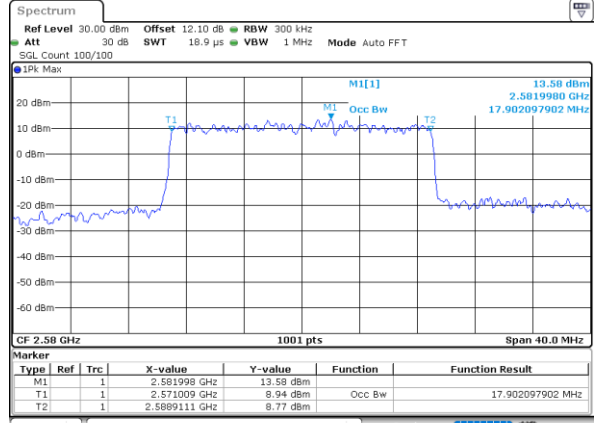

Lowest Channel / 20MHz / 16QAM

Date: 18_AUG.2020 02:24:57