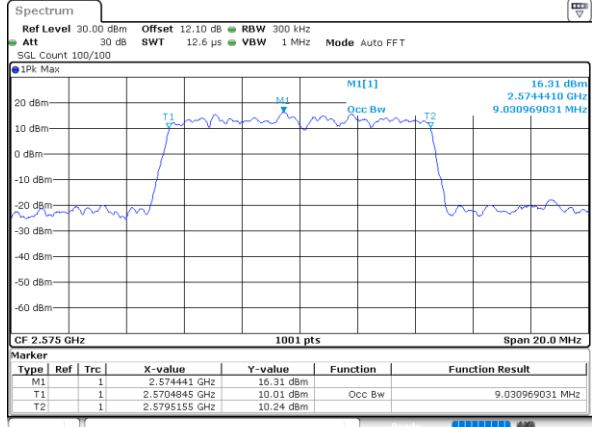

Lowest Channel / 10MHz / 16QAM

Date: 18_AUG.2020 02:20:16