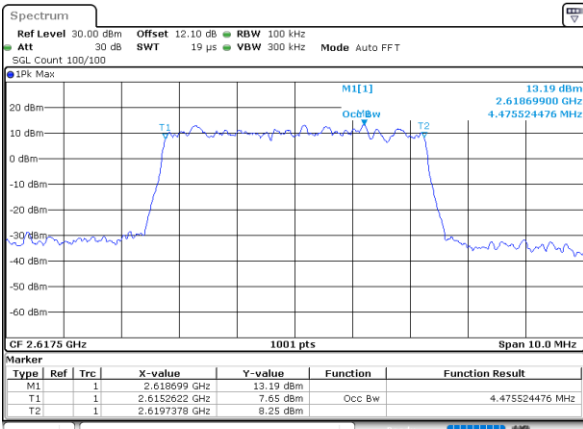

Date: 4,SEP,2020 22:55:27

Middle Channel / 5MHz / 64QAM

Date: 4,SEP,2020 22:54:41

Middle Channel / 10MHz / 64QAM

Date: 4,SEP,2020 22:55:51

Highest Channel / 5MHz / 64QAM

Date: 4,SEP,2020 22:55:03

Highest Channel / 10MHz / 64QAM

Date: 4,SEP,2020 22:56:13

LTE Band 38

Lowest Channel / 15MHz / 64QAM

Date: 4,SEP,2020 22:56:37

Lowest Channel / 20MHz / 64QAM

Date: 4,SEP,2020 22:57:47

Middle Channel / 15MHz / 64QAM

Date: 4,SEP,2020 22:57:01