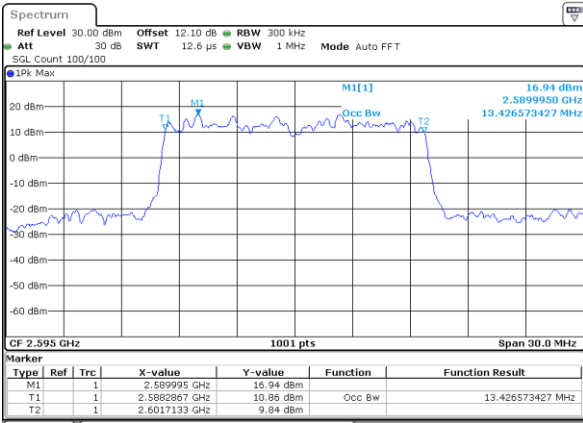

Highest Channel / 10MHz / 16QAM

Date: 18_AUG.2020 02:21:49

LTE Band 38

Lowest Channel / 15MHz / QPSK

Date: 18_AUG.2020 02:22:25

Lowest Channel / 15MHz / 16QAM

Date: 18_AUG.2020 02:22:37

Middle Channel / 15MHz / QPSK

Date: 18_AUG.2020 02:23:12

Middle Channel / 15MHz / 16QAM

Date: 18_AUG.2020 02:23:24

Highest Channel / 15MHz / QPSK

Date: 18_AUG.2020 02:23:58

Highest Channel / 15MHz / 16QAM

Date: 18_AUG.2020 02:24:09

LTE Band 38