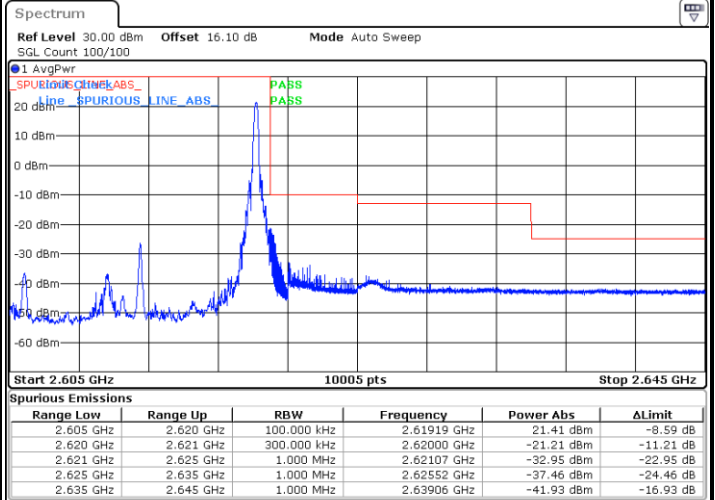

Date: 18.AUG.2020 01:25:56

Highest Band Edge / 1 RB

Date: 18.AUG.2020 01:29:28

Lowest Band Edge / Full RB

Date: 18.AUG.2020 01:27:07

Highest Band Edge / Full RB

Date: 18.AUG.2020 01:28:18

LTE Band 38 / 10MHz / 64QAM

Lowest Band Edge / 1 RB

Highest Band Edge / 1 RB

Date: 4.SEP.2020 23:10:19

Date: 4.SEP.2020 23:12:35

Lowest Band Edge / Full RB

Highest Band Edge / Full RB

Date: 4.SEP.2020 23:11:04

Date: 4.SEP.2020 23:48:40

LTE Band 38 / 15MHz / QPSK

Lowest Band Edge / 1 RB

Date: 18.AUG.2020 01:30:04

Highest Band Edge / 1 RB

Date: 18.AUG.2020 01:33:37

Lowest Band Edge / Full RB

Date: 18.AUG.2020 01:31:16

Highest Band Edge / Full RB

Date: 18.AUG.2020 01:32:26

LTE Band 38 / 15MHz / 16QAM

Lowest Band Edge / 1 RB

Date: 18.AUG.2020 01:30:40

Highest Band Edge / 1 RB

Date: 18.AUG.2020 01:34:12

Lowest Band Edge / Full RB

Date: 18.AUG.2020 01:31:51