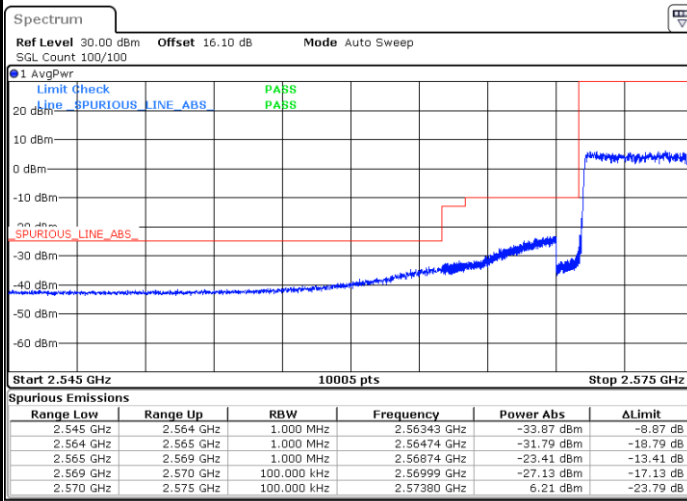

Lowest Band Edge / 1RB

Date: 18.AUG.2020 01:21:13

Highest Band Edge / 1 RB

Date: 18.AUG.2020 01:24:45

Lowest Band Edge / Full RB

Date: 18.AUG.2020 01:22:24

Highest Band Edge / Full RB

Date: 18.AUG.2020 01:23:34

LTE Band 38 / 5MHz / 64QAM

Lowest Band Edge / 1RB

Highest Band Edge / 1 RB

Lowest Band Edge / Full RB

Highest Band Edge / Full RB

LTE Band 38 / 10MHz / QPSK

Lowest Band Edge / 1 RB

Highest Band Edge / 1 RB

Date: 18.AUG.2020 01:25:21

Date: 18.AUG.2020 01:28:53

Lowest Band Edge / Full RB

Highest Band Edge / Full RB

Date: 18.AUG.2020 01:26:32

Date: 18.AUG.2020 01:27:43

LTE Band 38 / 10MHz / 16QAM

Lowest Band Edge / 1 RB

Date: 18.AUG.2020 01:25:56

Highest Band Edge / 1 RB

Date: 18.AUG.2020 01:29:28

Lowest Band Edge / Full RB

Date: 18.AUG.2020 01:27:07

Highest Band Edge / Full RB

Date: 18.AUG.2020 01:28:18

LTE Band 38 / 10MHz / 64QAM