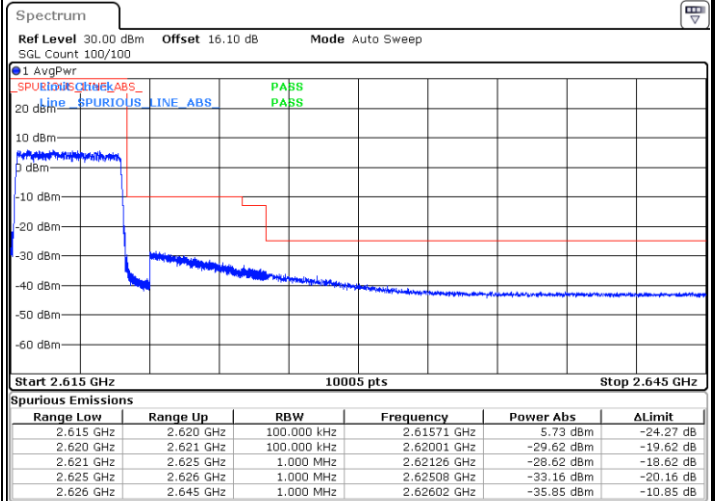

Lowest Band Edge / 1RB

Date: 18.AUG.2020 01:21:13

Highest Band Edge / 1 RB

Date: 18.AUG.2020 01:24:45

Lowest Band Edge / Full RB

Date: 18.AUG.2020 01:22:24

Highest Band Edge / Full RB

Date: 18.AUG.2020 01:23:34

LTE Band 38 / 5MHz / 64QAM

Lowest Band Edge / 1RB

Highest Band Edge / 1 RB

Lowest Band Edge / Full RB

Highest Band Edge / Full RB

LTE Band 38 / 10MHz / QPSK

Lowest Band Edge / 1 RB

Highest Band Edge / 1 RB

Date: 18.AUG.2020 01:25:21

Date: 18.AUG.2020 01:28:53

Lowest Band Edge / Full RB

Highest Band Edge / Full RB

Date: 18.AUG.2020 01:26:32

Date: 18.AUG.2020 01:27:43

LTE Band 38 / 10MHz / 16QAM

Lowest Band Edge / 1 RB

Date: 18.AUG.2020 01:25:56

Highest Band Edge / 1 RB

Date: 18.AUG.2020 01:29:28

Lowest Band Edge / Full RB

Date: 18.AUG.2020 01:27:07

Highest Band Edge / Full RB

Date: 18.AUG.2020 01:28:18

LTE Band 38 / 10MHz / 64QAM