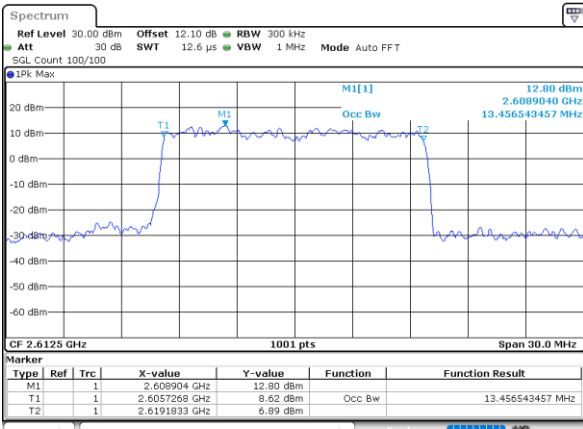

Date: 4,SEP,2020 22:56:13

LTE Band 38

Lowest Channel / 15MHz / 64QAM

Date: 4,SEP,2020 22:56:37

Lowest Channel / 20MHz / 64QAM

Date: 4,SEP,2020 22:57:47

Middle Channel / 15MHz / 64QAM

Date: 4,SEP,2020 22:57:01

Middle Channel / 20MHz / 64QAM

Date: 4,SEP,2020 22:58:10

Highest Channel / 15MHz / 64QAM

Date: 4,SEP,2020 22:57:23

Highest Channel / 20MHz / 64QAM

Date: 4,SEP,2020 22:58:33

Conducted Band Edge

LTE Band 38 / 5MHz / 16QAM