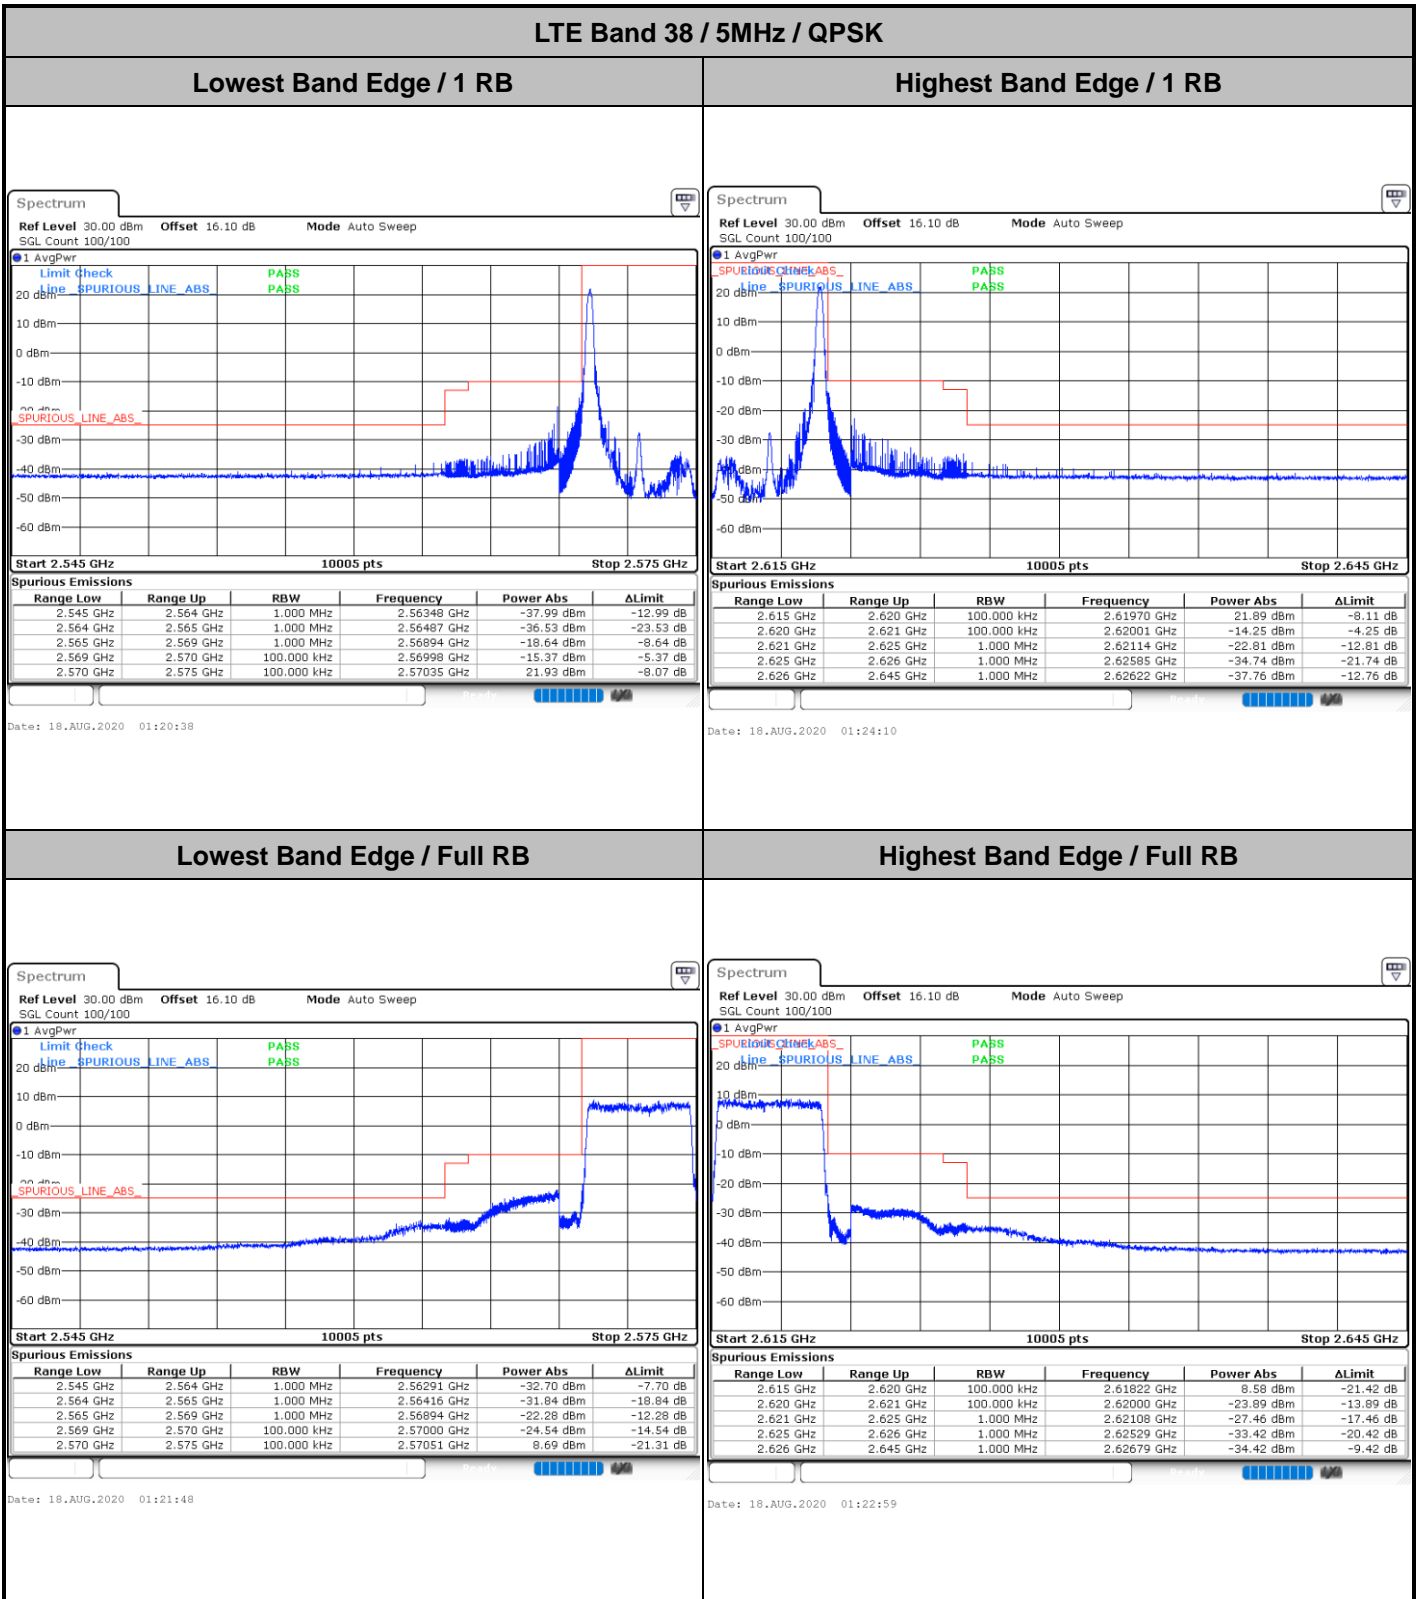

Middle Channel / 20MHz / 64QAM

Date: 4,SEP,2020 22:58:10

Highest Channel / 15MHz / 64QAM

Date: 4,SEP,2020 22:57:23

Highest Channel / 20MHz / 64QAM

Date: 4,SEP,2020 22:58:33

Conducted Band Edge

LTE Band 38 / 5MHz / 16QAM

Lowest Band Edge / 1RB

Date: 18.AUG.2020 01:21:13

Highest Band Edge / 1 RB

Date: 18.AUG.2020 01:24:45

Lowest Band Edge / Full RB

Date: 18.AUG.2020 01:22:24

Highest Band Edge / Full RB

Date: 18.AUG.2020 01:23:34

LTE Band 38 / 5MHz / 64QAM

Lowest Band Edge / 1RB

Highest Band Edge / 1 RB

Lowest Band Edge / Full RB

Highest Band Edge / Full RB

LTE Band 38 / 10MHz / QPSK

Lowest Band Edge / 1 RB

Highest Band Edge / 1 RB

Date: 18.AUG.2020 01:25:21

Date: 18.AUG.2020 01:28:53

Lowest Band Edge / Full RB

Highest Band Edge / Full RB

Date: 18.AUG.2020 01:26:32

Date: 18.AUG.2020 01:27:43

LTE Band 38 / 10MHz / 16QAM

Lowest Band Edge / 1 RB