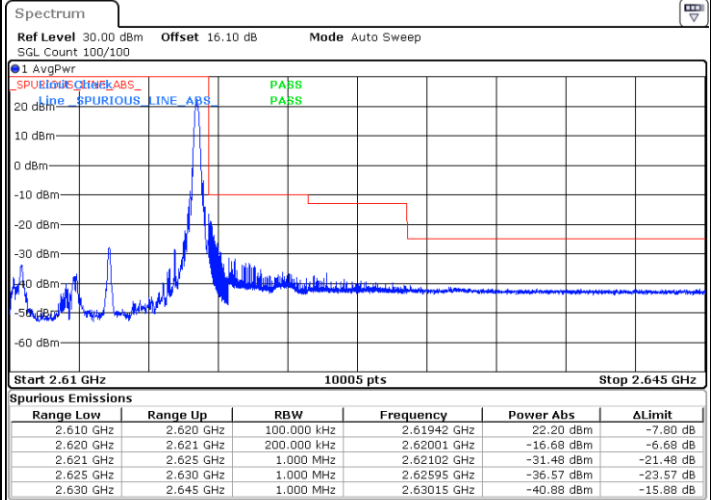

Lowest Band Edge / 1RB

Date: 18.AUG.2020 01:21:13

Highest Band Edge / 1 RB

Date: 18.AUG.2020 01:24:45

Lowest Band Edge / Full RB

Date: 18.AUG.2020 01:22:24

Highest Band Edge / Full RB

Date: 18.AUG.2020 01:23:34

LTE Band 38 / 5MHz / 64QAM

Lowest Band Edge / 1RB

Highest Band Edge / 1 RB

Lowest Band Edge / Full RB

Highest Band Edge / Full RB

LTE Band 38 / 10MHz / QPSK

Lowest Band Edge / 1 RB

Highest Band Edge / 1 RB

Date: 18.AUG.2020 01:25:21

Date: 18.AUG.2020 01:28:53

Lowest Band Edge / Full RB

Highest Band Edge / Full RB

Date: 18.AUG.2020 01:26:32

Date: 18.AUG.2020 01:27:43

LTE Band 38 / 10MHz / 16QAM

Lowest Band Edge / 1 RB

Date: 18.AUG.2020 01:25:56

Highest Band Edge / 1 RB

Date: 18.AUG.2020 01:29:28

Lowest Band Edge / Full RB

Date: 18.AUG.2020 01:27:07

Highest Band Edge / Full RB

Date: 18.AUG.2020 01:28:18

LTE Band 38 / 10MHz / 64QAM