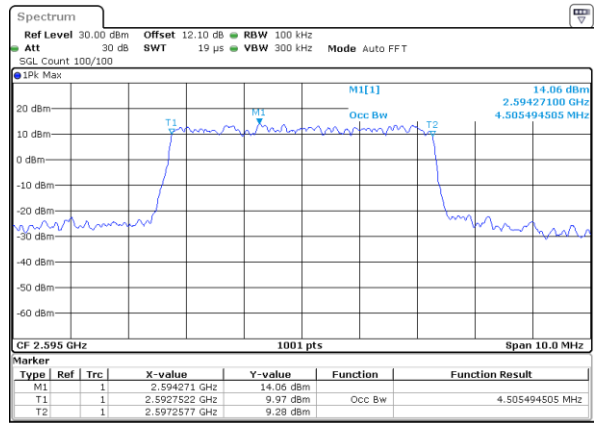

LTE Band 38 : 99%OBW(MHz)												
Mode	1.4MHz		3MHz		5MHz		10MHz		15MHz		20MHz	
BW	QPSK	16QAM	QPSK	16QAM	QPSK	16QAM	QPSK	16QAM	QPSK	16QAM	QPSK	16QAM
Mod.	QPSK	16QAM	QPSK	16QAM	QPSK	16QAM	QPSK	16QAM	QPSK	16QAM	QPSK	16QAM
Lowest CH	-	-	-	-	4.51	4.50	9.05	9.03	13.37	13.43	17.82	17.90
Middle CH	-	-	-	-	4.51	4.51	9.05	9.03	13.43	13.46	17.82	17.82
Highest CH	-	-	-	-	4.50	4.50	9.05	9.03	13.43	13.40	17.78	17.78
LTE Band 38 : 99%OBW(MHz)												
Mode	1.4MHz		3MHz		5MHz		10MHz		15MHz		20MHz	
BW	64QAM		64QAM		64QAM		64QAM		64QAM		64QAM	
Mod.	64QAM		64QAM		64QAM		64QAM		64QAM		64QAM	
Lowest CH	-	-	-	-	4.48	-	8.99	-	13.43	-	17.94	-
Middle CH	-	-	-	-	4.50	-	9.01	-	13.40	-	17.90	-
Highest CH	-	-	-	-	4.48	-	9.05	-	13.46	-	17.82	-

LTE Band 38

Lowest Channel / 5MHz / QPSK

Date: 18_AUG.2020 02:17:44

Lowest Channel / 5MHz / 16QAM

Date: 18_AUG.2020 02:17:56

Middle Channel / 5MHz / QPSK

Date: 18_AUG.2020 02:18:01

Middle Channel / 5MHz / 16QAM

Date: 18_AUG.2020 02:18:43

Highest Channel / 5MHz / QPSK

Date: 18_AUG.2020 02:19:17

Highest Channel / 5MHz / 16QAM

Date: 18_AUG.2020 02:19:29

LTE Band 38

Lowest Channel / 10MHz / QPSK

Date: 18_AUG.2020 02:20:04