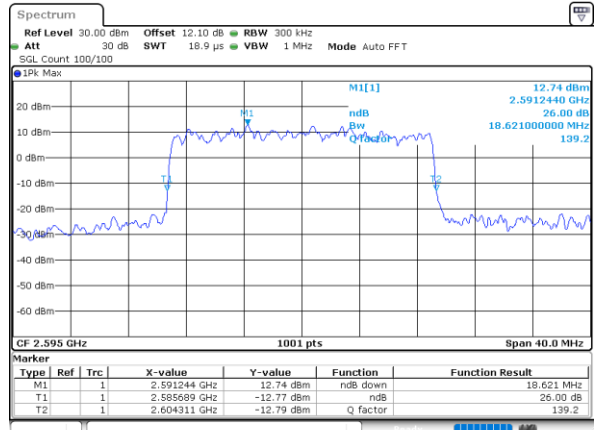

Highest Channel / 10MHz / 64QAM

Date: 4,SEP,2020 22:56:25

LTE Band 38

Lowest Channel / 15MHz / 64QAM

Date: 4,SEP,2020 22:56:49

Lowest Channel / 20MHz / 64QAM

Date: 4,SEP,2020 22:57:59

Middle Channel / 15MHz / 64QAM

Date: 4,SEP,2020 22:57:12

Middle Channel / 20MHz / 64QAM

Date: 4,SEP,2020 22:58:21

Highest Channel / 15MHz / 64QAM

Date: 4,SEP,2020 22:57:35

Highest Channel / 20MHz / 64QAM

Date: 4,SEP,2020 22:58:45

Occupied Bandwidth

LTE Band 38 : 99%OBW(MHz)												
Mode	1.4MHz		3MHz		5MHz		10MHz		15MHz		20MHz	
BW	QPSK	16QAM	QPSK	16QAM	QPSK	16QAM	QPSK	16QAM	QPSK	16QAM	QPSK	16QAM
Mod.	QPSK	16QAM	QPSK	16QAM	QPSK	16QAM	QPSK	16QAM	QPSK	16QAM	QPSK	16QAM
Lowest CH	-	-	-	-	4.51	4.50	9.05	9.03	13.37	13.43	17.82	17.90
Middle CH	-	-	-	-	4.51	4.51	9.05	9.03	13.43	13.46	17.82	17.82
Highest CH	-	-	-	-	4.50	4.50	9.05	9.03	13.43	13.40	17.78	17.78
LTE Band 38 : 99%OBW(MHz)												
Mode	1.4MHz		3MHz		5MHz		10MHz		15MHz		20MHz	
BW	64QAM		64QAM		64QAM		64QAM		64QAM		64QAM	
Mod.	64QAM		64QAM		64QAM		64QAM		64QAM		64QAM	
Lowest CH	-	-	-	-	4.48	-	8.99	-	13.43	-	17.94	-
Middle CH	-	-	-	-	4.50	-	9.01	-	13.40	-	17.90	-
Highest CH	-	-	-	-	4.48	-	9.05	-	13.46	-	17.82	-