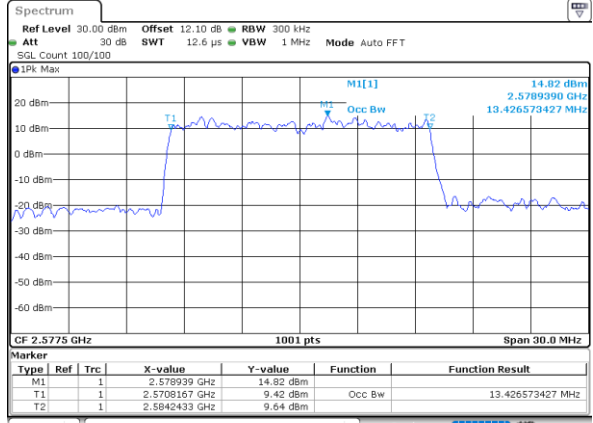

Highest Channel / 10MHz / 16QAM

Date: 18_AUG.2020 02:21:49

LTE Band 38

Lowest Channel / 15MHz / QPSK

Date: 18_AUG.2020 02:22:25

Lowest Channel / 15MHz / 16QAM

Date: 18_AUG.2020 02:22:37

Middle Channel / 15MHz / QPSK

Date: 18_AUG.2020 02:23:12

Middle Channel / 15MHz / 16QAM

Date: 18_AUG.2020 02:23:24

Highest Channel / 15MHz / QPSK

Date: 18_AUG.2020 02:23:58

Highest Channel / 15MHz / 16QAM

Date: 18_AUG.2020 02:24:09

LTE Band 38