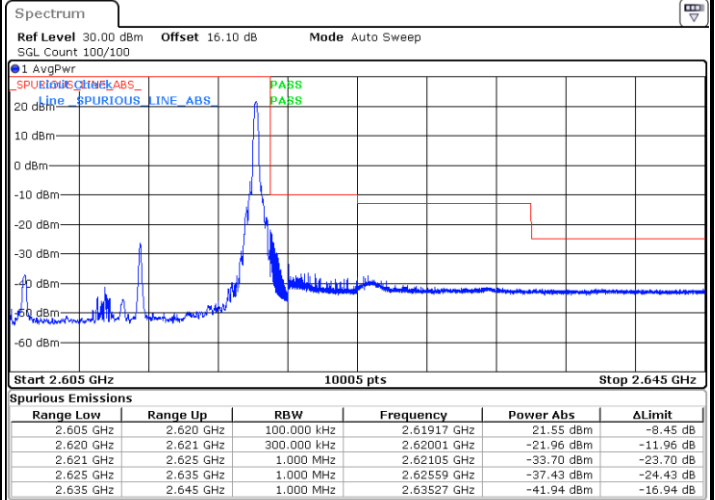

LTE Band 38 / 15MHz / QPSK

Lowest Band Edge / 1 RB

Date: 18.AUG.2020 01:30:04

Highest Band Edge / 1 RB

Date: 18.AUG.2020 01:33:37

Lowest Band Edge / Full RB

Date: 18.AUG.2020 01:31:16

Highest Band Edge / Full RB

Date: 18.AUG.2020 01:32:26

LTE Band 38 / 15MHz / 16QAM

Lowest Band Edge / 1 RB

Date: 18.AUG.2020 01:30:40

Highest Band Edge / 1 RB

Date: 18.AUG.2020 01:34:12

Lowest Band Edge / Full RB

Date: 18.AUG.2020 01:31:51

Highest Band Edge / Full RB

Date: 18.AUG.2020 01:33:01

LTE Band 38 / 15MHz / 64QAM

Lowest Band Edge / 1 RB

Date: 4.SEP.2020 23:13:21

Highest Band Edge / 1 RB

Date: 4.SEP.2020 23:15:36

Lowest Band Edge / Full RB

Date: 4.SEP.2020 23:14:06

Highest Band Edge / Full RB

Date: 4.SEP.2020 23:14:51

LTE Band 38 / 20MHz / QPSK

Lowest Band Edge / 1 RB

Date: 18.AUG.2020 01:34:48

Highest Band Edge / 1 RB

Date: 18.AUG.2020 01:38:20