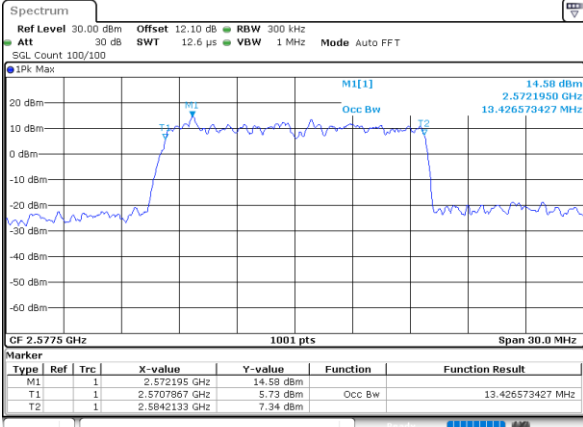

Highest Channel / 20MHz / QPSK

Date: 18_AUG.2020 02:26:18

Highest Channel / 20MHz / 16QAM

Date: 18_AUG.2020 02:26:30

LTE Band 38

Lowest Channel / 5MHz / 64QAM

Date: 4,SEP,2020 22:54:17

Lowest Channel / 10MHz / 64QAM

Date: 4,SEP,2020 22:55:27

Middle Channel / 5MHz / 64QAM

Date: 4,SEP,2020 22:54:41

Middle Channel / 10MHz / 64QAM

Date: 4,SEP,2020 22:55:51

Highest Channel / 5MHz / 64QAM

Date: 4,SEP,2020 22:55:03

Highest Channel / 10MHz / 64QAM

Date: 4,SEP,2020 22:56:13

LTE Band 38

Lowest Channel / 15MHz / 64QAM

Date: 4,SEP,2020 22:56:37

Lowest Channel / 20MHz / 64QAM

Date: 4,SEP,2020 22:57:47

Middle Channel / 15MHz / 64QAM

Date: 4,SEP,2020 22:57:01

Middle Channel / 20MHz / 64QAM

Date: 4,SEP,2020 22:58:10

Highest Channel / 15MHz / 64QAM

Date: 4,SEP,2020 22:57:23

Highest Channel / 20MHz / 64QAM

Date: 4,SEP,2020 22:58:33

Conducted Band Edge

LTE Band 38 / 5MHz / 16QAM