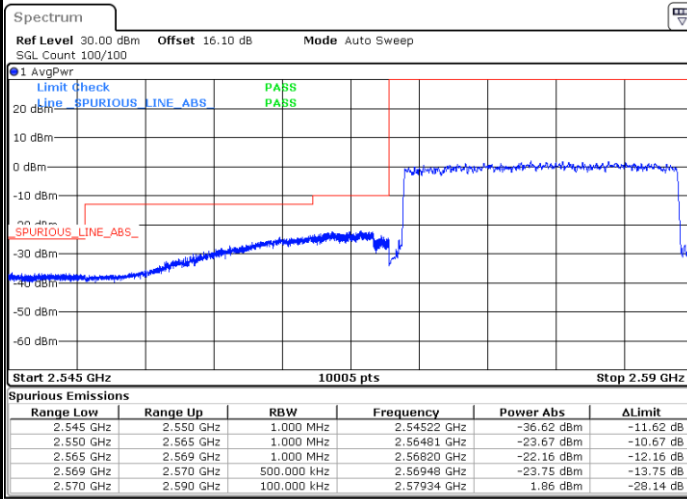

Date: 4.SEP.2020 23:14:06

Highest Band Edge / Full RB

Date: 4.SEP.2020 23:14:51

LTE Band 38 / 20MHz / QPSK

Lowest Band Edge / 1 RB

Date: 18.AUG.2020 01:34:48

Highest Band Edge / 1 RB

Date: 18.AUG.2020 01:38:20

Lowest Band Edge / Full RB

Date: 18.AUG.2020 01:35:59

Highest Band Edge / Full RB

Date: 18.AUG.2020 01:37:10

LTE Band 38 / 20MHz / 16QAM

Lowest Band Edge / 1 RB

Date: 18.AUG.2020 01:35:23

Highest Band Edge / 1 RB

Date: 18.AUG.2020 01:38:56

Lowest Band Edge / Full RB

Date: 18.AUG.2020 01:36:34

Highest Band Edge / Full RB

Date: 18.AUG.2020 01:37:45

LTE Band 38 / 20MHz / 64QAM

Lowest Band Edge / 1 RB

Date: 4.SEP.2020 23:16:22

Highest Band Edge / 1 RB

Date: 4.SEP.2020 23:18:38

Lowest Band Edge / Full RB

Date: 4.SEP.2020 23:17:07

Highest Band Edge / Full RB

Date: 4.SEP.2020 23:50:18

Conducted Spurious Emission

LTE Band 38 / 5MHz