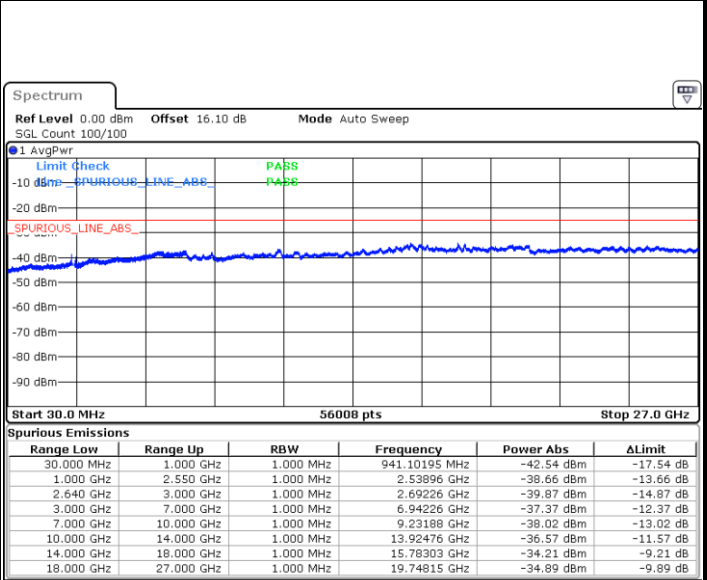

Lowest Band Edge / Full RB

Date: 18.AUG.2020 01:35:59

Highest Band Edge / Full RB

Date: 18.AUG.2020 01:37:10

LTE Band 38 / 20MHz / 16QAM

Lowest Band Edge / 1 RB

Date: 18.AUG.2020 01:35:23

Highest Band Edge / 1 RB

Date: 18.AUG.2020 01:38:56

Lowest Band Edge / Full RB

Date: 18.AUG.2020 01:36:34

Highest Band Edge / Full RB

Date: 18.AUG.2020 01:37:45

LTE Band 38 / 20MHz / 64QAM

Lowest Band Edge / 1 RB

Date: 4.SEP.2020 23:16:22

Highest Band Edge / 1 RB

Date: 4.SEP.2020 23:18:38

Lowest Band Edge / Full RB

Date: 4.SEP.2020 23:17:07

Highest Band Edge / Full RB

Date: 4.SEP.2020 23:50:18

Conducted Spurious Emission

LTE Band 38 / 5MHz

Highest Channel / QPSK

Date: 18.AUG.2020 01:45:37

Highest Channel / 16QAM

Date: 18.AUG.2020 01:46:57

LTE Band 38 / 10MHz

Lowest Channel / QPSK

Date: 18.AUG.2020 01:48:18

Lowest Channel / 16QAM