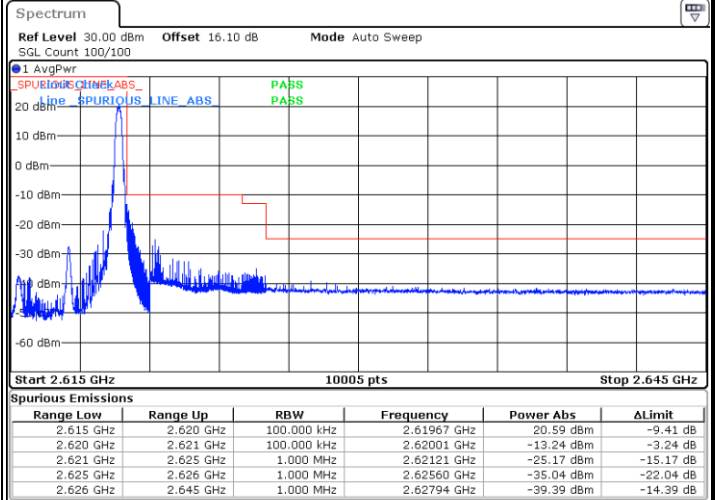

Date: 4,SEP,2020 22:56:13

LTE Band 38

Lowest Channel / 15MHz / 64QAM

Date: 4,SEP,2020 22:56:37

Lowest Channel / 20MHz / 64QAM

Date: 4,SEP,2020 22:57:47

Middle Channel / 15MHz / 64QAM

Date: 4,SEP,2020 22:57:01

Middle Channel / 20MHz / 64QAM

Date: 4,SEP,2020 22:58:10

Highest Channel / 15MHz / 64QAM

Date: 4,SEP,2020 22:57:23

Highest Channel / 20MHz / 64QAM

Date: 4,SEP,2020 22:58:33

Conducted Band Edge

LTE Band 38 / 5MHz / 16QAM

Lowest Band Edge / 1RB

Date: 18.AUG.2020 01:21:13

Highest Band Edge / 1 RB

Date: 18.AUG.2020 01:24:45

Lowest Band Edge / Full RB

Date: 18.AUG.2020 01:22:24

Highest Band Edge / Full RB

Date: 18.AUG.2020 01:23:34

LTE Band 38 / 5MHz / 64QAM

Lowest Band Edge / 1RB

Highest Band Edge / 1 RB

Lowest Band Edge / Full RB

Highest Band Edge / Full RB

LTE Band 38 / 10MHz / QPSK

Lowest Band Edge / 1 RB

Highest Band Edge / 1 RB