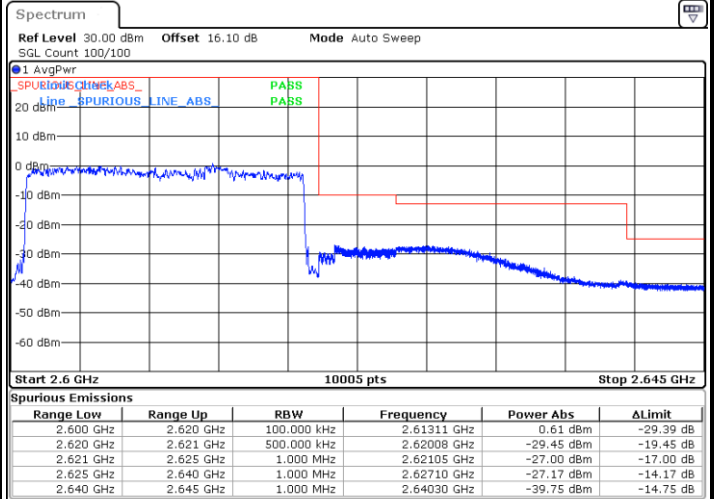

Lowest Band Edge / Full RB

Date: 18.AUG.2020 01:35:59

Highest Band Edge / Full RB

Date: 18.AUG.2020 01:37:10

LTE Band 38 / 20MHz / 16QAM

Lowest Band Edge / 1 RB

Date: 18.AUG.2020 01:35:23

Highest Band Edge / 1 RB

Date: 18.AUG.2020 01:38:56

Lowest Band Edge / Full RB

Date: 18.AUG.2020 01:36:34

Highest Band Edge / Full RB

Date: 18.AUG.2020 01:37:45

LTE Band 38 / 20MHz / 64QAM

Lowest Band Edge / 1 RB

Date: 4.SEP.2020 23:16:22

Highest Band Edge / 1 RB

Date: 4.SEP.2020 23:18:38

Lowest Band Edge / Full RB

Date: 4.SEP.2020 23:17:07

Highest Band Edge / Full RB

Date: 4.SEP.2020 23:50:18

Conducted Spurious Emission

LTE Band 38 / 5MHz

Highest Channel / QPSK

Date: 18.AUG.2020 01:45:37

Highest Channel / 16QAM

Date: 18.AUG.2020 01:46:57

LTE Band 38 / 10MHz

Lowest Channel / QPSK

Date: 18.AUG.2020 01:48:18

Lowest Channel / 16QAM