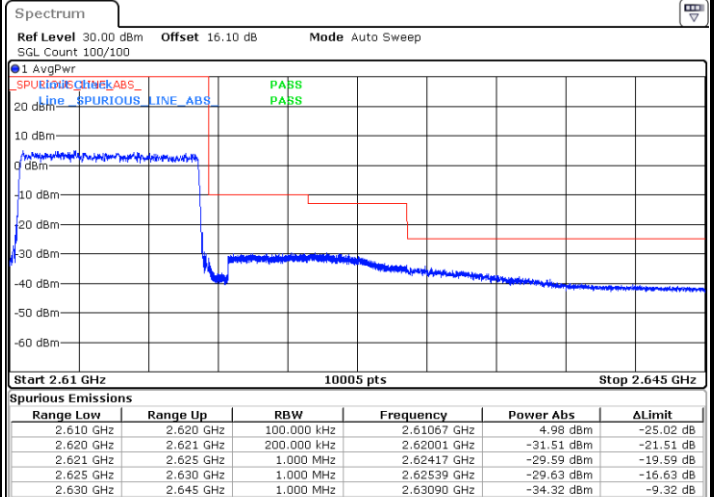

Date: 18.AUG.2020 01:25:21

Date: 18.AUG.2020 01:28:53

Lowest Band Edge / Full RB

Highest Band Edge / Full RB

Date: 18.AUG.2020 01:26:32

Date: 18.AUG.2020 01:27:43

LTE Band 38 / 10MHz / 16QAM

Lowest Band Edge / 1 RB

Date: 18.AUG.2020 01:25:56

Highest Band Edge / 1 RB

Date: 18.AUG.2020 01:29:28

Lowest Band Edge / Full RB

Date: 18.AUG.2020 01:27:07

Highest Band Edge / Full RB

Date: 18.AUG.2020 01:28:18

LTE Band 38 / 10MHz / 64QAM

Lowest Band Edge / 1 RB

Highest Band Edge / 1 RB

Date: 4.SEP.2020 23:10:19

Date: 4.SEP.2020 23:12:35

Lowest Band Edge / Full RB

Highest Band Edge / Full RB

Date: 4.SEP.2020 23:11:04

Date: 4.SEP.2020 23:48:40

LTE Band 38 / 15MHz / QPSK

Lowest Band Edge / 1 RB

Date: 18.AUG.2020 01:30:04

Highest Band Edge / 1 RB

Date: 18.AUG.2020 01:33:37

Lowest Band Edge / Full RB

Date: 18.AUG.2020 01:31:16

Highest Band Edge / Full RB