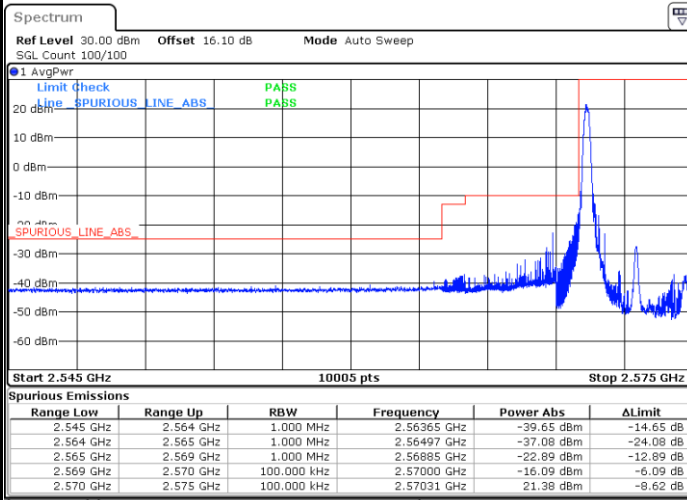

Date: 4,SEP,2020 22:56:13

LTE Band 38

Lowest Channel / 15MHz / 64QAM

Date: 4,SEP,2020 22:56:37

Lowest Channel / 20MHz / 64QAM

Date: 4,SEP,2020 22:57:47

Middle Channel / 15MHz / 64QAM

Date: 4,SEP,2020 22:57:01

Middle Channel / 20MHz / 64QAM

Date: 4,SEP,2020 22:58:10

Highest Channel / 15MHz / 64QAM

Date: 4,SEP,2020 22:57:23

Highest Channel / 20MHz / 64QAM

Date: 4,SEP,2020 22:58:33

Conducted Band Edge

LTE Band 38 / 5MHz / 16QAM

Lowest Band Edge / 1RB

Date: 18.AUG.2020 01:21:13

Highest Band Edge / 1 RB

Date: 18.AUG.2020 01:24:45

Lowest Band Edge / Full RB

Date: 18.AUG.2020 01:22:24

Highest Band Edge / Full RB

Date: 18.AUG.2020 01:23:34

LTE Band 38 / 5MHz / 64QAM

Lowest Band Edge / 1RB

Highest Band Edge / 1 RB

Lowest Band Edge / Full RB

Highest Band Edge / Full RB

LTE Band 38 / 10MHz / QPSK

Lowest Band Edge / 1 RB

Highest Band Edge / 1 RB