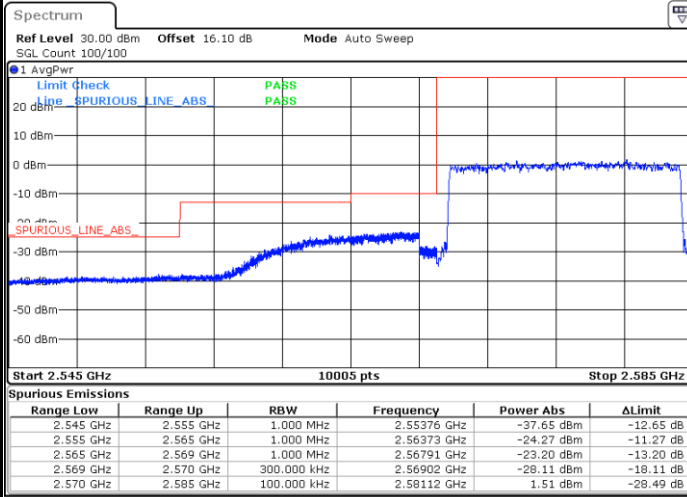

Date: 18.AUG.2020 01:32:26

LTE Band 38 / 15MHz / 16QAM

Lowest Band Edge / 1 RB

Date: 18.AUG.2020 01:30:40

Highest Band Edge / 1 RB

Date: 18.AUG.2020 01:34:12

Lowest Band Edge / Full RB

Date: 18.AUG.2020 01:31:51

Highest Band Edge / Full RB

Date: 18.AUG.2020 01:33:01

LTE Band 38 / 15MHz / 64QAM

Lowest Band Edge / 1 RB

Date: 4.SEP.2020 23:13:21

Highest Band Edge / 1 RB

Date: 4.SEP.2020 23:15:36

Lowest Band Edge / Full RB

Date: 4.SEP.2020 23:14:06

Highest Band Edge / Full RB

Date: 4.SEP.2020 23:14:51

LTE Band 38 / 20MHz / QPSK

Lowest Band Edge / 1 RB

Date: 18.AUG.2020 01:34:48

Highest Band Edge / 1 RB

Date: 18.AUG.2020 01:38:20

Lowest Band Edge / Full RB

Date: 18.AUG.2020 01:35:59

Highest Band Edge / Full RB

Date: 18.AUG.2020 01:37:10

LTE Band 38 / 20MHz / 16QAM

Lowest Band Edge / 1 RB

Date: 18.AUG.2020 01:35:23

Highest Band Edge / 1 RB