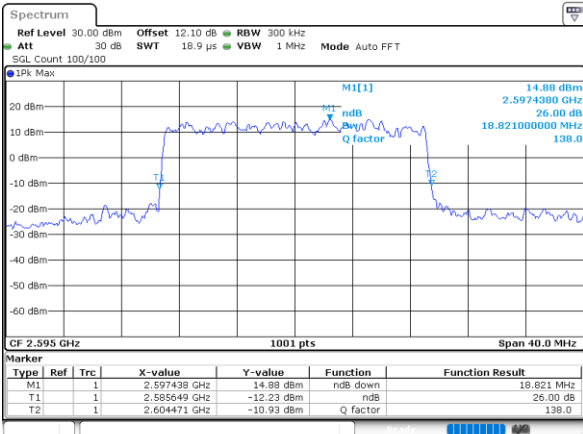

LTE Band 38

Lowest Channel / 20MHz / QPSK

Date: 18_AUG.2020 02:25:09

Lowest Channel / 20MHz / 16QAM

Date: 18_AUG.2020 02:25:121

Middle Channel / 20MHz / QPSK

Date: 18_AUG.2020 02:25:55

Middle Channel / 20MHz / 16QAM