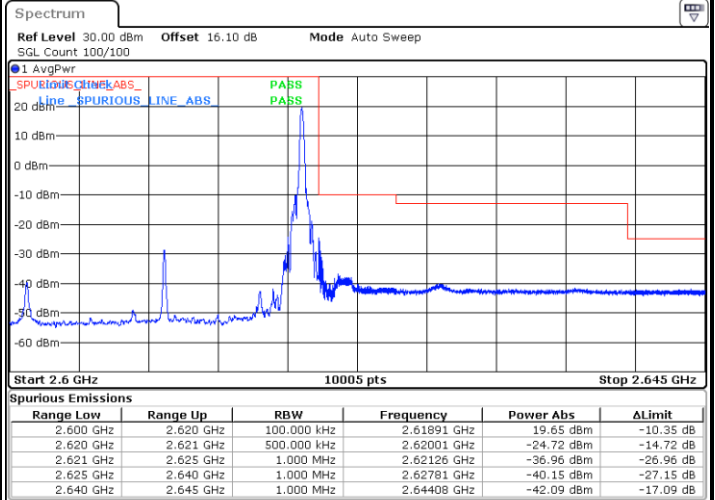

Date: 4.SEP.2020 23:14:06

Highest Band Edge / Full RB

Date: 4.SEP.2020 23:14:51

LTE Band 38 / 20MHz / QPSK

Lowest Band Edge / 1 RB

Date: 18.AUG.2020 01:34:48

Highest Band Edge / 1 RB

Date: 18.AUG.2020 01:38:20

Lowest Band Edge / Full RB

Date: 18.AUG.2020 01:35:59

Highest Band Edge / Full RB

Date: 18.AUG.2020 01:37:10

LTE Band 38 / 20MHz / 16QAM

Lowest Band Edge / 1 RB

Date: 18.AUG.2020 01:35:23

Highest Band Edge / 1 RB

Date: 18.AUG.2020 01:38:56

Lowest Band Edge / Full RB

Date: 18.AUG.2020 01:36:34

Highest Band Edge / Full RB

Date: 18.AUG.2020 01:37:45

LTE Band 38 / 20MHz / 64QAM

Lowest Band Edge / 1 RB

Date: 4.SEP.2020 23:16:22

Highest Band Edge / 1 RB

Date: 4.SEP.2020 23:18:38

Lowest Band Edge / Full RB

Date: 4.SEP.2020 23:17:07

Highest Band Edge / Full RB

Date: 4.SEP.2020 23:50:18

Conducted Spurious Emission

LTE Band 38 / 5MHz