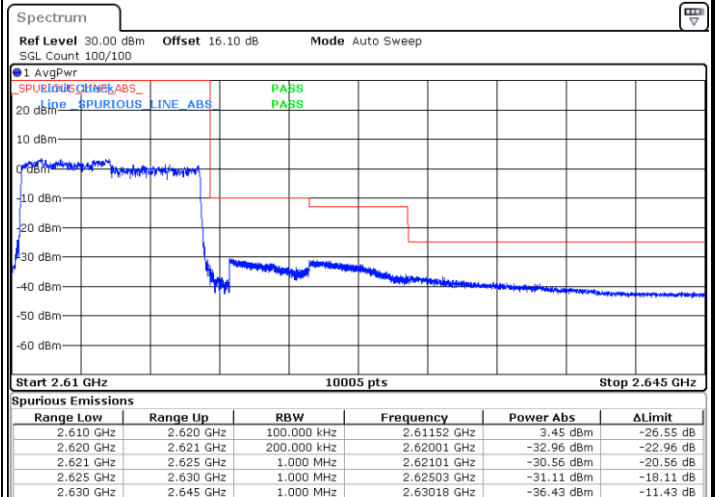

Date: 18.AUG.2020 01:25:56

Highest Band Edge / 1 RB

Date: 18.AUG.2020 01:29:28

Lowest Band Edge / Full RB

Date: 18.AUG.2020 01:27:07

Highest Band Edge / Full RB

Date: 18.AUG.2020 01:28:18

LTE Band 38 / 10MHz / 64QAM

Lowest Band Edge / 1 RB

Highest Band Edge / 1 RB

Date: 4.SEP.2020 23:10:19

Date: 4.SEP.2020 23:12:35

Lowest Band Edge / Full RB

Highest Band Edge / Full RB

Date: 4.SEP.2020 23:11:04

Date: 4.SEP.2020 23:48:40

LTE Band 38 / 15MHz / QPSK

Lowest Band Edge / 1 RB

Date: 18.AUG.2020 01:30:04

Highest Band Edge / 1 RB

Date: 18.AUG.2020 01:33:37

Lowest Band Edge / Full RB

Date: 18.AUG.2020 01:31:16

Highest Band Edge / Full RB

Date: 18.AUG.2020 01:32:26

LTE Band 38 / 15MHz / 16QAM

Lowest Band Edge / 1 RB

Date: 18.AUG.2020 01:30:40

Highest Band Edge / 1 RB

Date: 18.AUG.2020 01:34:12

Lowest Band Edge / Full RB

Date: 18.AUG.2020 01:31:51