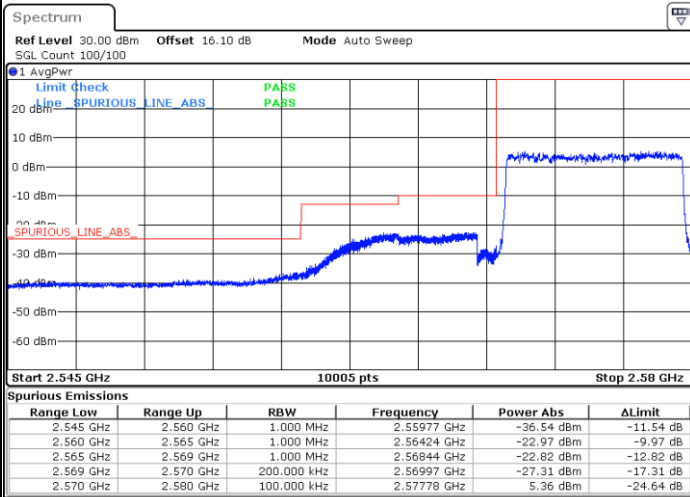

Lowest Band Edge / 1RB

Date: 18.AUG.2020 01:21:13

Highest Band Edge / 1 RB

Date: 18.AUG.2020 01:24:45

Lowest Band Edge / Full RB

Date: 18.AUG.2020 01:22:24

Highest Band Edge / Full RB

Date: 18.AUG.2020 01:23:34

LTE Band 38 / 5MHz / 64QAM

Lowest Band Edge / 1RB

Highest Band Edge / 1 RB

Lowest Band Edge / Full RB

Highest Band Edge / Full RB

LTE Band 38 / 10MHz / QPSK

Lowest Band Edge / 1 RB

Highest Band Edge / 1 RB

Date: 18.AUG.2020 01:25:21

Date: 18.AUG.2020 01:28:53

Lowest Band Edge / Full RB

Highest Band Edge / Full RB

Date: 18.AUG.2020 01:26:32

Date: 18.AUG.2020 01:27:43

LTE Band 38 / 10MHz / 16QAM

Lowest Band Edge / 1 RB

Date: 18.AUG.2020 01:25:56

Highest Band Edge / 1 RB

Date: 18.AUG.2020 01:29:28

Lowest Band Edge / Full RB

Date: 18.AUG.2020 01:27:07

Highest Band Edge / Full RB

Date: 18.AUG.2020 01:28:18

LTE Band 38 / 10MHz / 64QAM