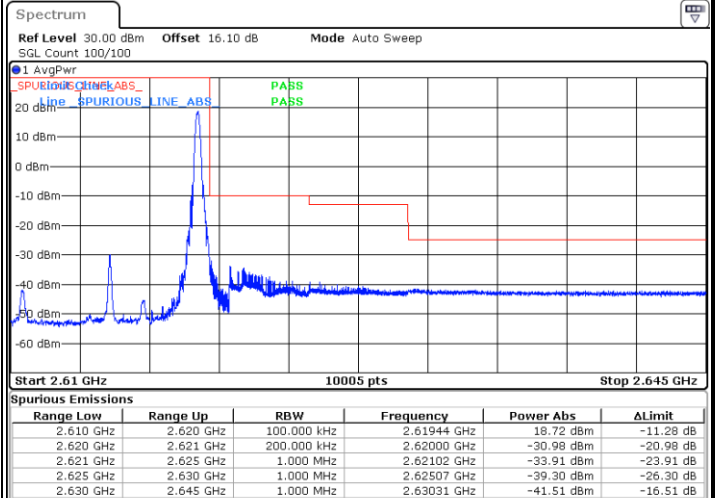

Date: 18.AUG.2020 01:25:21

Date: 18.AUG.2020 01:28:53

Lowest Band Edge / Full RB

Highest Band Edge / Full RB

Date: 18.AUG.2020 01:26:32

Date: 18.AUG.2020 01:27:43

LTE Band 38 / 10MHz / 16QAM

Lowest Band Edge / 1 RB

Date: 18.AUG.2020 01:25:56

Highest Band Edge / 1 RB

Date: 18.AUG.2020 01:29:28

Lowest Band Edge / Full RB

Date: 18.AUG.2020 01:27:07

Highest Band Edge / Full RB

Date: 18.AUG.2020 01:28:18

LTE Band 38 / 10MHz / 64QAM

Lowest Band Edge / 1 RB

Highest Band Edge / 1 RB

Date: 4.SEP.2020 23:10:19

Date: 4.SEP.2020 23:12:35

Lowest Band Edge / Full RB

Highest Band Edge / Full RB

Date: 4.SEP.2020 23:11:04

Date: 4.SEP.2020 23:48:40

LTE Band 38 / 15MHz / QPSK

Lowest Band Edge / 1 RB

Date: 18.AUG.2020 01:30:04

Highest Band Edge / 1 RB

Date: 18.AUG.2020 01:33:37

Lowest Band Edge / Full RB

Date: 18.AUG.2020 01:31:16

Highest Band Edge / Full RB