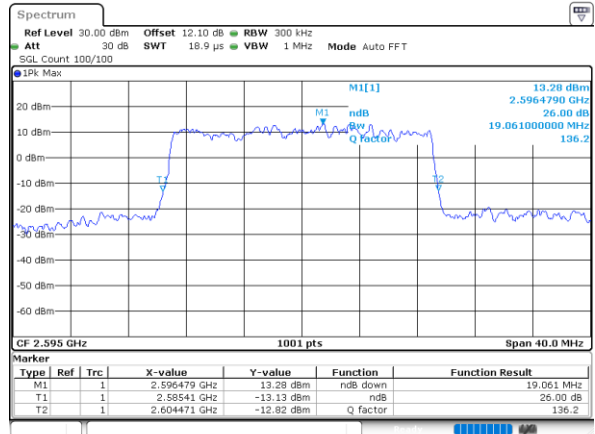

LTE Band 38

Lowest Channel / 20MHz / QPSK

Date: 18_AUG.2020 02:25:09

Lowest Channel / 20MHz / 16QAM

Date: 18_AUG.2020 02:25:121

Middle Channel / 20MHz / QPSK

Date: 18_AUG.2020 02:25:55

Middle Channel / 20MHz / 16QAM