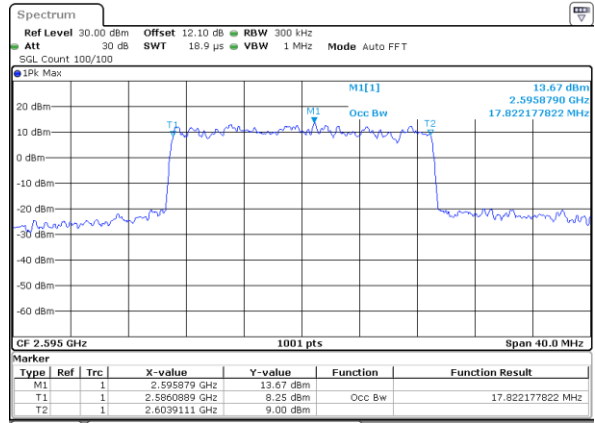

Lowest Channel / 20MHz / QPSK

Date: 18_AUG.2020 02:24:45

Lowest Channel / 20MHz / 16QAM

Date: 18_AUG.2020 02:24:57

Middle Channel / 20MHz / QPSK

Date: 18_AUG.2020 02:25:03

Middle Channel / 20MHz / 16QAM

Date: 18_AUG.2020 02:25:44

Highest Channel / 20MHz / QPSK

Date: 18_AUG.2020 02:26:18

Highest Channel / 20MHz / 16QAM

Date: 18_AUG.2020 02:26:30

LTE Band 38

Lowest Channel / 5MHz / 64QAM

Date: 4,SEP,2020 22:54:17

Lowest Channel / 10MHz / 64QAM