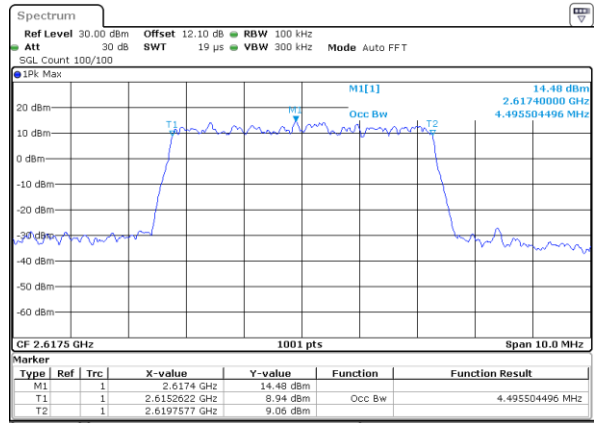

LTE Band 38 : 99%OBW(MHz)												
Mode	1.4MHz		3MHz		5MHz		10MHz		15MHz		20MHz	
BW	QPSK	16QAM	QPSK	16QAM	QPSK	16QAM	QPSK	16QAM	QPSK	16QAM	QPSK	16QAM
Mod.	QPSK	16QAM	QPSK	16QAM	QPSK	16QAM	QPSK	16QAM	QPSK	16QAM	QPSK	16QAM
Lowest CH	-	-	-	-	4.51	4.50	9.05	9.03	13.37	13.43	17.82	17.90
Middle CH	-	-	-	-	4.51	4.51	9.05	9.03	13.43	13.46	17.82	17.82
Highest CH	-	-	-	-	4.50	4.50	9.05	9.03	13.43	13.40	17.78	17.78
LTE Band 38 : 99%OBW(MHz)												
Mode	1.4MHz		3MHz		5MHz		10MHz		15MHz		20MHz	
BW	64QAM		64QAM		64QAM		64QAM		64QAM		64QAM	
Mod.	64QAM		64QAM		64QAM		64QAM		64QAM		64QAM	
Lowest CH	-	-	-	-	4.48	-	8.99	-	13.43	-	17.94	-
Middle CH	-	-	-	-	4.50	-	9.01	-	13.40	-	17.90	-
Highest CH	-	-	-	-	4.48	-	9.05	-	13.46	-	17.82	-

LTE Band 38

Lowest Channel / 5MHz / QPSK

Date: 18_AUG.2020 02:17:44

Lowest Channel / 5MHz / 16QAM

Date: 18_AUG.2020 02:17:56

Middle Channel / 5MHz / QPSK

Date: 18_AUG.2020 02:18:01

Middle Channel / 5MHz / 16QAM

Date: 18_AUG.2020 02:18:43

Highest Channel / 5MHz / QPSK

Date: 18_AUG.2020 02:19:17

Highest Channel / 5MHz / 16QAM

Date: 18_AUG.2020 02:19:29

LTE Band 38

Lowest Channel / 10MHz / QPSK

Date: 18_AUG.2020 02:20:04