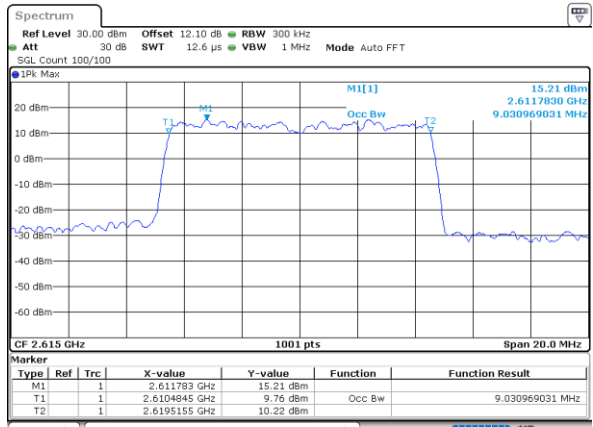

Lowest Channel / 10MHz / 16QAM

Date: 18_AUG.2020 02:20:16

Middle Channel / 10MHz / QPSK

Date: 18_AUG.2020 02:20:52

Middle Channel / 10MHz / 16QAM

Date: 18_AUG.2020 02:21:03

Highest Channel / 10MHz / QPSK

Date: 18_AUG.2020 02:21:37

Highest Channel / 10MHz / 16QAM

Date: 18_AUG.2020 02:21:49

LTE Band 38

Lowest Channel / 15MHz / QPSK

Date: 18_AUG.2020 02:22:25

Lowest Channel / 15MHz / 16QAM

Date: 18_AUG.2020 02:22:37

Middle Channel / 15MHz / QPSK