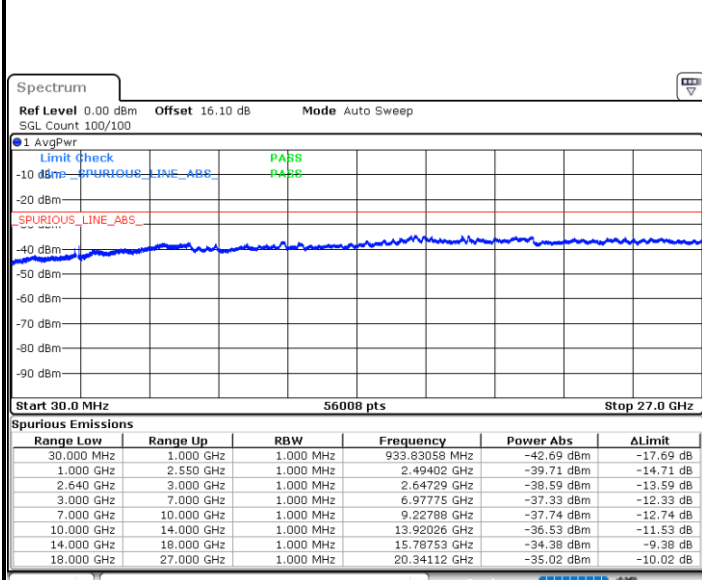

Lowest Band Edge / Full RB

Date: 18.AUG.2020 01:35:59

Highest Band Edge / Full RB

Date: 18.AUG.2020 01:37:10

LTE Band 38 / 20MHz / 16QAM

Lowest Band Edge / 1 RB

Date: 18.AUG.2020 01:35:23

Highest Band Edge / 1 RB

Date: 18.AUG.2020 01:38:56

Lowest Band Edge / Full RB

Date: 18.AUG.2020 01:36:34

Highest Band Edge / Full RB

Date: 18.AUG.2020 01:37:45

LTE Band 38 / 20MHz / 64QAM

Lowest Band Edge / 1 RB

Date: 4.SEP.2020 23:16:22

Highest Band Edge / 1 RB

Date: 4.SEP.2020 23:18:38

Lowest Band Edge / Full RB

Date: 4.SEP.2020 23:17:07

Highest Band Edge / Full RB

Date: 4.SEP.2020 23:50:18

Conducted Spurious Emission

LTE Band 38 / 5MHz

Highest Channel / QPSK

Date: 18.AUG.2020 01:45:37

Highest Channel / 16QAM

Date: 18.AUG.2020 01:46:57

LTE Band 38 / 10MHz

Lowest Channel / QPSK

Date: 18.AUG.2020 01:48:18

Lowest Channel / 16QAM