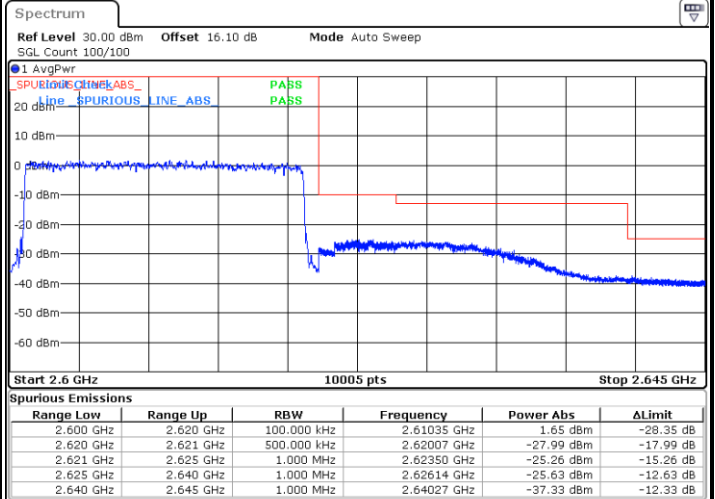

Date: 4.SEP.2020 23:14:06

Highest Band Edge / Full RB

Date: 4.SEP.2020 23:14:51

LTE Band 38 / 20MHz / QPSK

Lowest Band Edge / 1 RB

Date: 18.AUG.2020 01:34:48

Highest Band Edge / 1 RB

Date: 18.AUG.2020 01:38:20

Lowest Band Edge / Full RB

Date: 18.AUG.2020 01:35:59

Highest Band Edge / Full RB

Date: 18.AUG.2020 01:37:10

LTE Band 38 / 20MHz / 16QAM

Lowest Band Edge / 1 RB

Date: 18.AUG.2020 01:35:23

Highest Band Edge / 1 RB

Date: 18.AUG.2020 01:38:56

Lowest Band Edge / Full RB

Date: 18.AUG.2020 01:36:34

Highest Band Edge / Full RB

Date: 18.AUG.2020 01:37:45

LTE Band 38 / 20MHz / 64QAM

Lowest Band Edge / 1 RB

Date: 4.SEP.2020 23:16:22

Highest Band Edge / 1 RB

Date: 4.SEP.2020 23:18:38

Lowest Band Edge / Full RB

Date: 4.SEP.2020 23:17:07

Highest Band Edge / Full RB

Date: 4.SEP.2020 23:50:18

Conducted Spurious Emission

LTE Band 38 / 5MHz