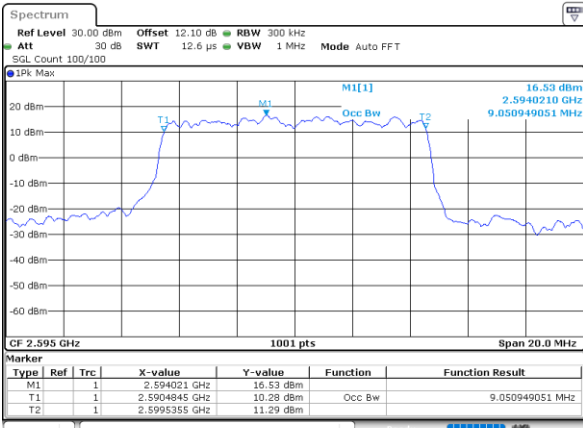

Middle Channel / 10MHz / QPSK

Date: 18_AUG.2020 02:20:52