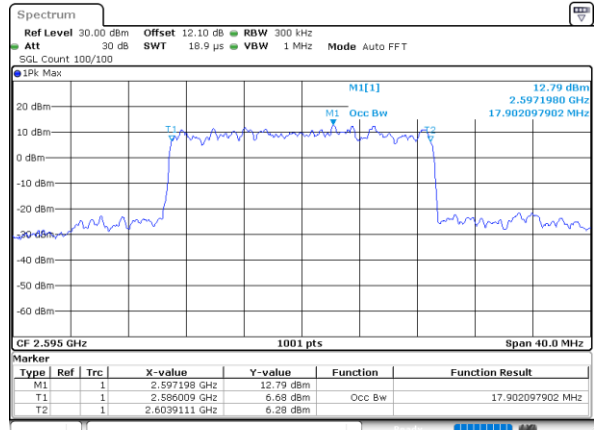

Date: 4,SEP,2020 22:56:13

LTE Band 38

Lowest Channel / 15MHz / 64QAM

Date: 4,SEP,2020 22:56:37

Lowest Channel / 20MHz / 64QAM

Date: 4,SEP,2020 22:57:47

Middle Channel / 15MHz / 64QAM

Date: 4,SEP,2020 22:57:01

Middle Channel / 20MHz / 64QAM

Date: 4,SEP,2020 22:58:10

Highest Channel / 15MHz / 64QAM

Date: 4,SEP,2020 22:57:23

Highest Channel / 20MHz / 64QAM

Date: 4,SEP,2020 22:58:33

Conducted Band Edge

LTE Band 38 / 5MHz / 16QAM