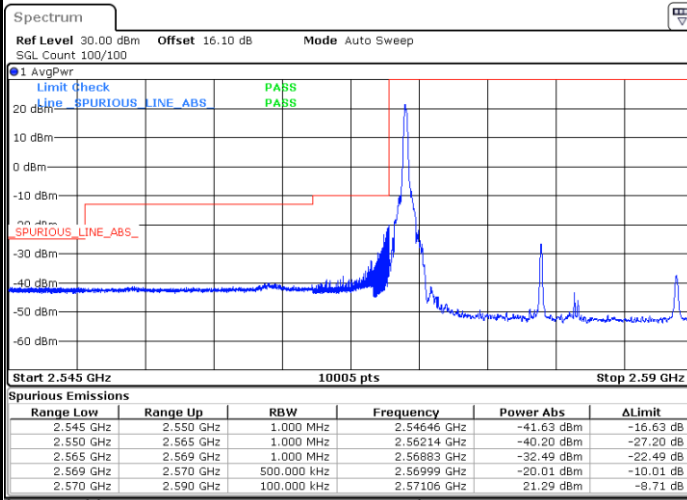

Date: 4.SEP.2020 23:14:06

Highest Band Edge / Full RB

Date: 4.SEP.2020 23:14:51

LTE Band 38 / 20MHz / QPSK

Lowest Band Edge / 1 RB

Date: 18.AUG.2020 01:34:48

Highest Band Edge / 1 RB

Date: 18.AUG.2020 01:38:20

Lowest Band Edge / Full RB

Date: 18.AUG.2020 01:35:59

Highest Band Edge / Full RB

Date: 18.AUG.2020 01:37:10

LTE Band 38 / 20MHz / 16QAM

Lowest Band Edge / 1 RB

Date: 18.AUG.2020 01:35:23

Highest Band Edge / 1 RB

Date: 18.AUG.2020 01:38:56

Lowest Band Edge / Full RB

Date: 18.AUG.2020 01:36:34

Highest Band Edge / Full RB

Date: 18.AUG.2020 01:37:45

LTE Band 38 / 20MHz / 64QAM

Lowest Band Edge / 1 RB

Date: 4.SEP.2020 23:16:22

Highest Band Edge / 1 RB

Date: 4.SEP.2020 23:18:38

Lowest Band Edge / Full RB

Date: 4.SEP.2020 23:17:07

Highest Band Edge / Full RB

Date: 4.SEP.2020 23:50:18

Conducted Spurious Emission

LTE Band 38 / 5MHz