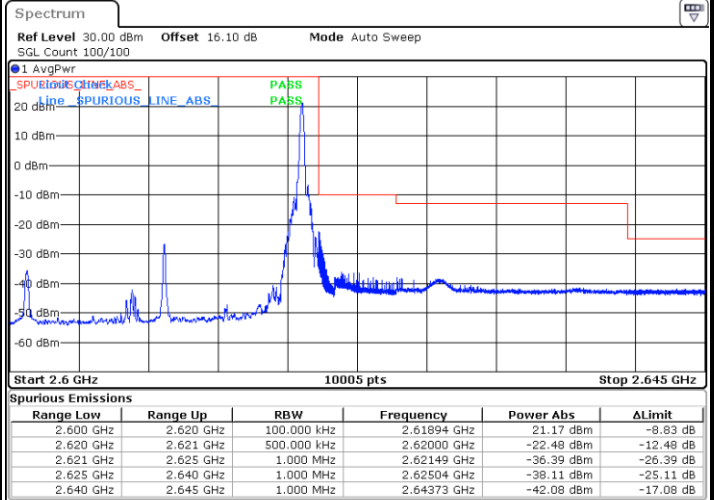

Date: 4.SEP.2020 23:14:06

Highest Band Edge / Full RB

Date: 4.SEP.2020 23:14:51

LTE Band 38 / 20MHz / QPSK

Lowest Band Edge / 1 RB

Date: 18.AUG.2020 01:34:48

Highest Band Edge / 1 RB

Date: 18.AUG.2020 01:38:20

Lowest Band Edge / Full RB

Date: 18.AUG.2020 01:35:59

Highest Band Edge / Full RB

Date: 18.AUG.2020 01:37:10

LTE Band 38 / 20MHz / 16QAM

Lowest Band Edge / 1 RB

Date: 18.AUG.2020 01:35:23

Highest Band Edge / 1 RB

Date: 18.AUG.2020 01:38:56

Lowest Band Edge / Full RB

Date: 18.AUG.2020 01:36:34

Highest Band Edge / Full RB

Date: 18.AUG.2020 01:37:45

LTE Band 38 / 20MHz / 64QAM

Lowest Band Edge / 1 RB

Date: 4.SEP.2020 23:16:22

Highest Band Edge / 1 RB

Date: 4.SEP.2020 23:18:38

Lowest Band Edge / Full RB

Date: 4.SEP.2020 23:17:07

Highest Band Edge / Full RB

Date: 4.SEP.2020 23:50:18

Conducted Spurious Emission

LTE Band 38 / 5MHz