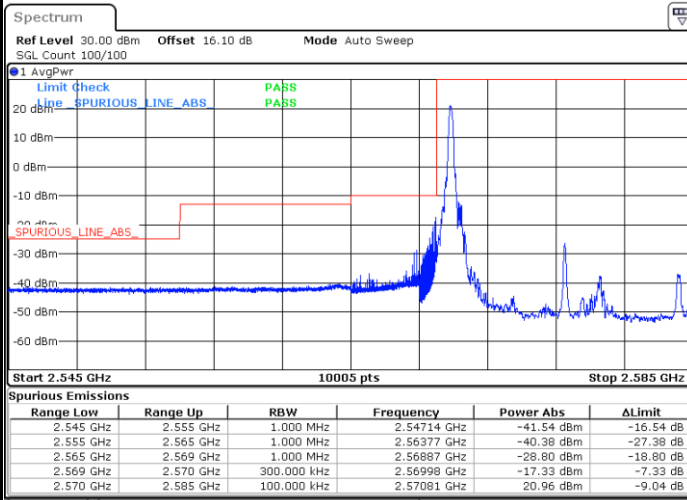

Date: 18.AUG.2020 01:25:56

Highest Band Edge / 1 RB

Date: 18.AUG.2020 01:29:28

Lowest Band Edge / Full RB

Date: 18.AUG.2020 01:27:07

Highest Band Edge / Full RB

Date: 18.AUG.2020 01:28:18

LTE Band 38 / 10MHz / 64QAM

Lowest Band Edge / 1 RB

Highest Band Edge / 1 RB

Date: 4.SEP.2020 23:10:19

Date: 4.SEP.2020 23:12:35

Lowest Band Edge / Full RB

Highest Band Edge / Full RB

Date: 4.SEP.2020 23:11:04

Date: 4.SEP.2020 23:48:40

LTE Band 38 / 15MHz / QPSK

Lowest Band Edge / 1 RB

Date: 18.AUG.2020 01:30:04

Highest Band Edge / 1 RB

Date: 18.AUG.2020 01:33:37

Lowest Band Edge / Full RB

Date: 18.AUG.2020 01:31:16

Highest Band Edge / Full RB

Date: 18.AUG.2020 01:32:26

LTE Band 38 / 15MHz / 16QAM

Lowest Band Edge / 1 RB

Date: 18.AUG.2020 01:30:40

Highest Band Edge / 1 RB

Date: 18.AUG.2020 01:34:12

Lowest Band Edge / Full RB

Date: 18.AUG.2020 01:31:51