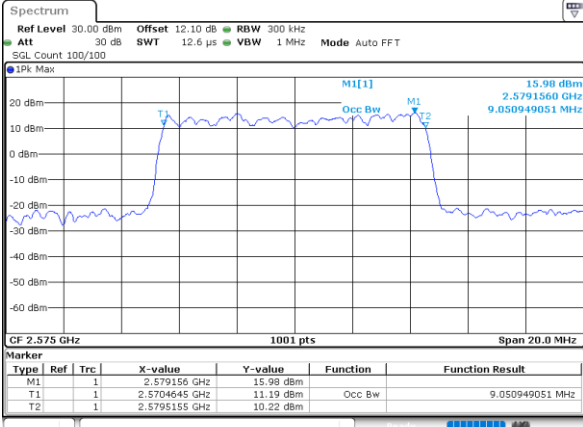

Date: 18_AUG.2020 02:18:43

Highest Channel / 5MHz / QPSK

Date: 18_AUG.2020 02:19:17

Highest Channel / 5MHz / 16QAM

Date: 18_AUG.2020 02:19:29

LTE Band 38

Lowest Channel / 10MHz / QPSK

Date: 18_AUG.2020 02:20:04