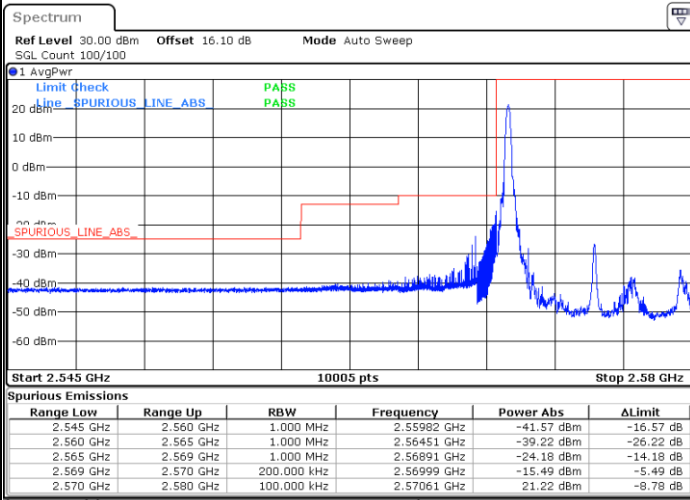

Lowest Band Edge / 1RB

Date: 18.AUG.2020 01:21:13

Highest Band Edge / 1 RB

Date: 18.AUG.2020 01:24:45

Lowest Band Edge / Full RB

Date: 18.AUG.2020 01:22:24

Highest Band Edge / Full RB

Date: 18.AUG.2020 01:23:34

LTE Band 38 / 5MHz / 64QAM

Lowest Band Edge / 1RB

Highest Band Edge / 1 RB

Lowest Band Edge / Full RB

Highest Band Edge / Full RB

LTE Band 38 / 10MHz / QPSK

Lowest Band Edge / 1 RB

Highest Band Edge / 1 RB

Date: 18.AUG.2020 01:25:21

Date: 18.AUG.2020 01:28:53

Lowest Band Edge / Full RB

Highest Band Edge / Full RB

Date: 18.AUG.2020 01:26:32

Date: 18.AUG.2020 01:27:43

LTE Band 38 / 10MHz / 16QAM

Lowest Band Edge / 1 RB

Date: 18.AUG.2020 01:25:56

Highest Band Edge / 1 RB

Date: 18.AUG.2020 01:29:28

Lowest Band Edge / Full RB

Date: 18.AUG.2020 01:27:07

Highest Band Edge / Full RB

Date: 18.AUG.2020 01:28:18

LTE Band 38 / 10MHz / 64QAM