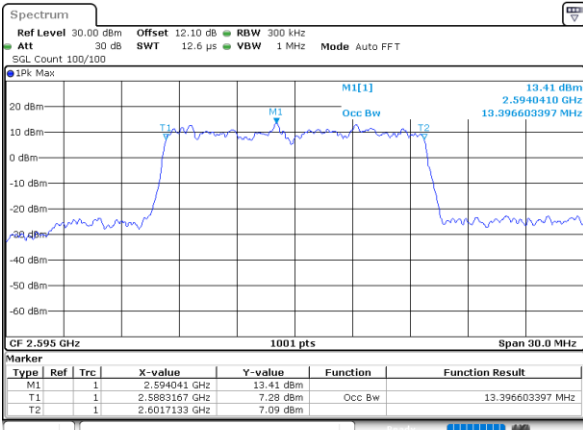

Date: 4,SEP,2020 22:56:13

LTE Band 38

Lowest Channel / 15MHz / 64QAM

Date: 4,SEP,2020 22:56:37

Lowest Channel / 20MHz / 64QAM

Date: 4,SEP,2020 22:57:47

Middle Channel / 15MHz / 64QAM

Date: 4,SEP,2020 22:57:01

Middle Channel / 20MHz / 64QAM

Date: 4,SEP,2020 22:58:10

Highest Channel / 15MHz / 64QAM

Date: 4,SEP,2020 22:57:23

Highest Channel / 20MHz / 64QAM

Date: 4,SEP,2020 22:58:33

Conducted Band Edge

LTE Band 38 / 5MHz / 16QAM