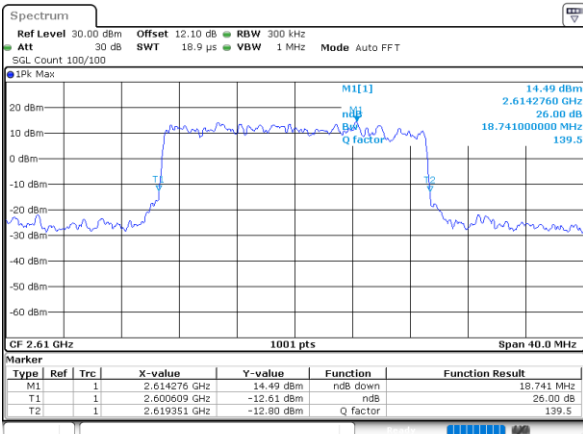

Highest Channel / 20MHz / QPSK

Date: 18_AUG.2020 02:26:41