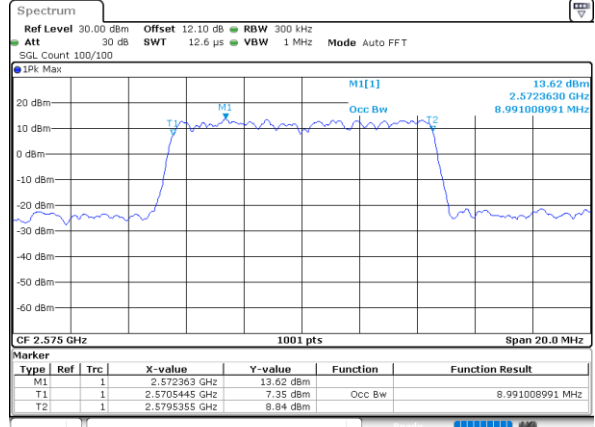

Highest Channel / 20MHz / QPSK

Date: 18_AUG.2020 02:26:18

Highest Channel / 20MHz / 16QAM

Date: 18_AUG.2020 02:26:30

LTE Band 38

Lowest Channel / 5MHz / 64QAM

Date: 4,SEP,2020 22:54:17

Lowest Channel / 10MHz / 64QAM