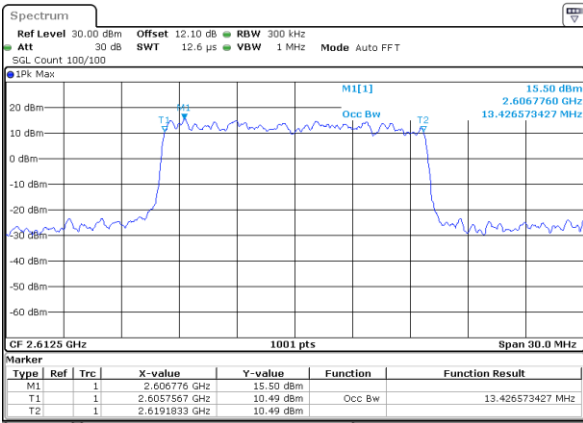

Highest Channel / 10MHz / 16QAM

Date: 18_AUG.2020 02:21:49

LTE Band 38

Lowest Channel / 15MHz / QPSK

Date: 18_AUG.2020 02:22:25

Lowest Channel / 15MHz / 16QAM

Date: 18_AUG.2020 02:22:37

Middle Channel / 15MHz / QPSK

Date: 18_AUG.2020 02:23:12

Middle Channel / 15MHz / 16QAM

Date: 18_AUG.2020 02:23:24

Highest Channel / 15MHz / QPSK

Date: 18_AUG.2020 02:23:58

Highest Channel / 15MHz / 16QAM

Date: 18_AUG.2020 02:24:09

LTE Band 38