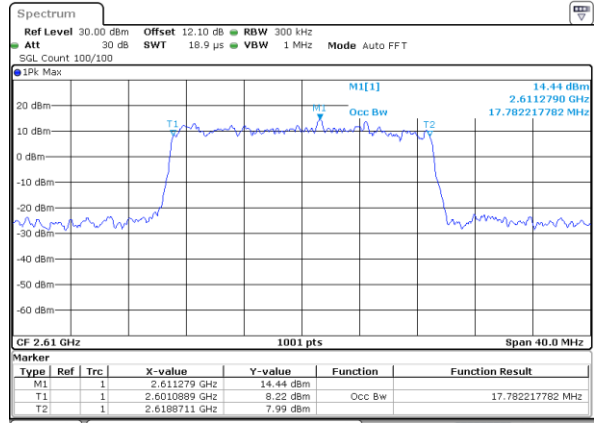

Highest Channel / 20MHz / QPSK

Date: 18_AUG.2020 02:26:18

Highest Channel / 20MHz / 16QAM

Date: 18_AUG.2020 02:26:30

LTE Band 38

Lowest Channel / 5MHz / 64QAM

Date: 4,SEP,2020 22:54:17

Lowest Channel / 10MHz / 64QAM