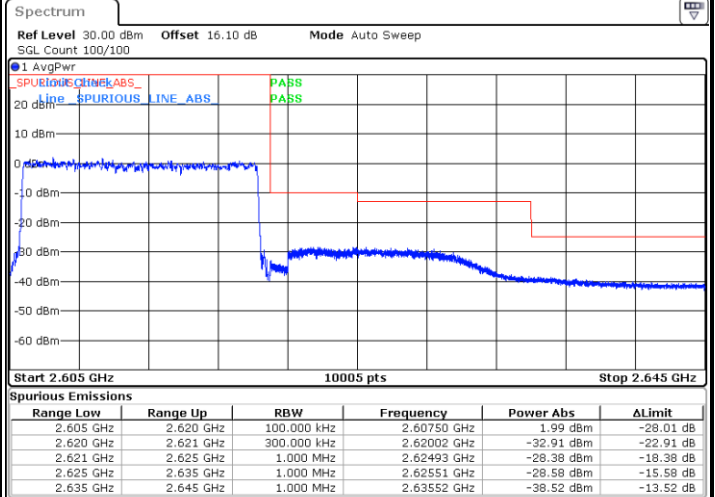

Date: 18.AUG.2020 01:32:26

LTE Band 38 / 15MHz / 16QAM

Lowest Band Edge / 1 RB

Date: 18.AUG.2020 01:30:40

Highest Band Edge / 1 RB

Date: 18.AUG.2020 01:34:12

Lowest Band Edge / Full RB

Date: 18.AUG.2020 01:31:51

Highest Band Edge / Full RB

Date: 18.AUG.2020 01:33:01

LTE Band 38 / 15MHz / 64QAM

Lowest Band Edge / 1 RB

Date: 4.SEP.2020 23:13:21

Highest Band Edge / 1 RB

Date: 4.SEP.2020 23:15:36

Lowest Band Edge / Full RB

Date: 4.SEP.2020 23:14:06

Highest Band Edge / Full RB

Date: 4.SEP.2020 23:14:51

LTE Band 38 / 20MHz / QPSK

Lowest Band Edge / 1 RB

Date: 18.AUG.2020 01:34:48

Highest Band Edge / 1 RB

Date: 18.AUG.2020 01:38:20

Lowest Band Edge / Full RB

Date: 18.AUG.2020 01:35:59

Highest Band Edge / Full RB

Date: 18.AUG.2020 01:37:10

LTE Band 38 / 20MHz / 16QAM

Lowest Band Edge / 1 RB

Date: 18.AUG.2020 01:35:23

Highest Band Edge / 1 RB