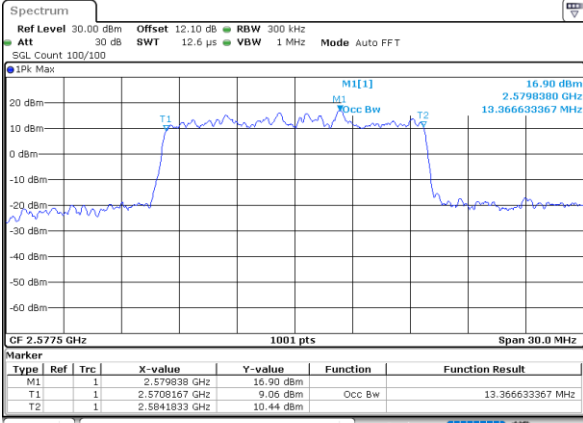

Highest Channel / 10MHz / 16QAM

Date: 18_AUG.2020 02:21:49

LTE Band 38

Lowest Channel / 15MHz / QPSK

Date: 18_AUG.2020 02:22:25

Lowest Channel / 15MHz / 16QAM

Date: 18_AUG.2020 02:22:37

Middle Channel / 15MHz / QPSK

Date: 18_AUG.2020 02:23:12

Middle Channel / 15MHz / 16QAM

Date: 18_AUG.2020 02:23:24

Highest Channel / 15MHz / QPSK

Date: 18_AUG.2020 02:23:58

Highest Channel / 15MHz / 16QAM

Date: 18_AUG.2020 02:24:09

LTE Band 38