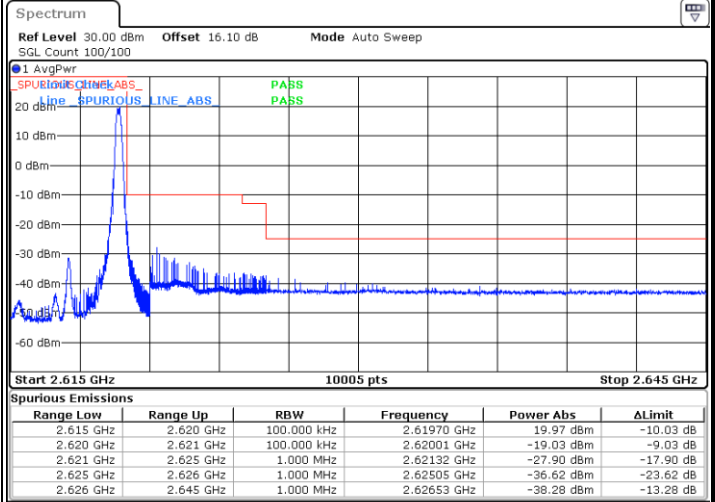

Middle Channel / 20MHz / 64QAM

Date: 4,SEP,2020 22:58:10

Highest Channel / 15MHz / 64QAM

Date: 4,SEP,2020 22:57:23

Highest Channel / 20MHz / 64QAM

Date: 4,SEP,2020 22:58:33

Conducted Band Edge

LTE Band 38 / 5MHz / 16QAM

Lowest Band Edge / 1RB

Date: 18.AUG.2020 01:21:13

Highest Band Edge / 1 RB

Date: 18.AUG.2020 01:24:45

Lowest Band Edge / Full RB

Date: 18.AUG.2020 01:22:24

Highest Band Edge / Full RB

Date: 18.AUG.2020 01:23:34

LTE Band 38 / 5MHz / 64QAM

Lowest Band Edge / 1RB

Highest Band Edge / 1 RB

Lowest Band Edge / Full RB

Highest Band Edge / Full RB

LTE Band 38 / 10MHz / QPSK

Lowest Band Edge / 1 RB

Highest Band Edge / 1 RB

Date: 18.AUG.2020 01:25:21

Date: 18.AUG.2020 01:28:53

Lowest Band Edge / Full RB

Highest Band Edge / Full RB

Date: 18.AUG.2020 01:26:32

Date: 18.AUG.2020 01:27:43

LTE Band 38 / 10MHz / 16QAM

Lowest Band Edge / 1 RB