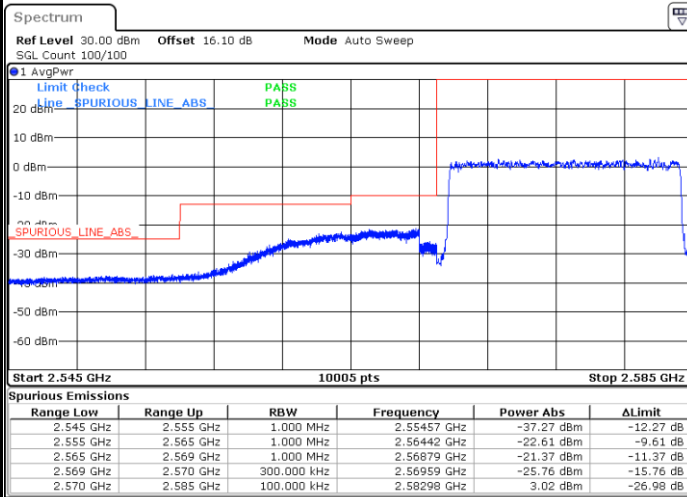

LTE Band 38 / 15MHz / QPSK

Lowest Band Edge / 1 RB

Date: 18.AUG.2020 01:30:04

Highest Band Edge / 1 RB

Date: 18.AUG.2020 01:33:37

Lowest Band Edge / Full RB

Date: 18.AUG.2020 01:31:16

Highest Band Edge / Full RB

Date: 18.AUG.2020 01:32:26

LTE Band 38 / 15MHz / 16QAM

Lowest Band Edge / 1 RB

Date: 18.AUG.2020 01:30:40

Highest Band Edge / 1 RB

Date: 18.AUG.2020 01:34:12

Lowest Band Edge / Full RB

Date: 18.AUG.2020 01:31:51

Highest Band Edge / Full RB

Date: 18.AUG.2020 01:33:01

LTE Band 38 / 15MHz / 64QAM

Lowest Band Edge / 1 RB

Date: 4.SEP.2020 23:13:21

Highest Band Edge / 1 RB

Date: 4.SEP.2020 23:15:36

Lowest Band Edge / Full RB

Date: 4.SEP.2020 23:14:06

Highest Band Edge / Full RB

Date: 4.SEP.2020 23:14:51

LTE Band 38 / 20MHz / QPSK

Lowest Band Edge / 1 RB

Date: 18.AUG.2020 01:34:48

Highest Band Edge / 1 RB

Date: 18.AUG.2020 01:38:20