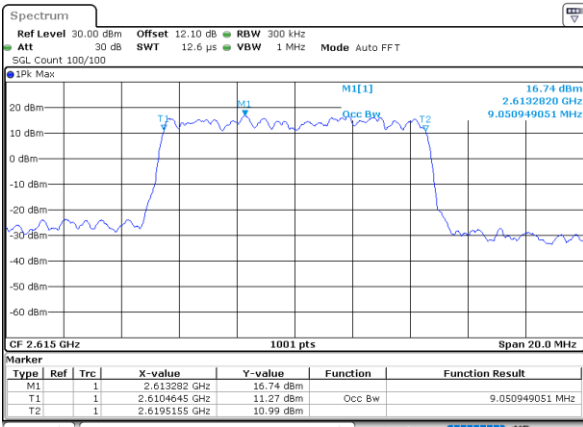

Date: 18_AUG.2020 02:18:43

Highest Channel / 5MHz / QPSK

Date: 18_AUG.2020 02:19:17

Highest Channel / 5MHz / 16QAM

Date: 18_AUG.2020 02:19:29

LTE Band 38

Lowest Channel / 10MHz / QPSK

Date: 18_AUG.2020 02:20:04

Lowest Channel / 10MHz / 16QAM

Date: 18_AUG.2020 02:20:16

Middle Channel / 10MHz / QPSK

Date: 18_AUG.2020 02:20:52

Middle Channel / 10MHz / 16QAM

Date: 18_AUG.2020 02:21:03

Highest Channel / 10MHz / QPSK

Date: 18_AUG.2020 02:21:37

Highest Channel / 10MHz / 16QAM

Date: 18_AUG.2020 02:21:49

LTE Band 38

Lowest Channel / 15MHz / QPSK

Date: 18_AUG.2020 02:22:25

Lowest Channel / 15MHz / 16QAM

Date: 18_AUG.2020 02:22:37

Middle Channel / 15MHz / QPSK