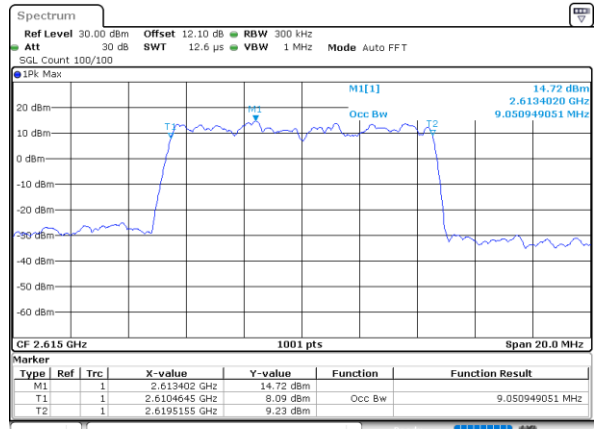

Date: 4,SEP,2020 22:55:27

Middle Channel / 5MHz / 64QAM

Date: 4,SEP,2020 22:54:41

Middle Channel / 10MHz / 64QAM

Date: 4,SEP,2020 22:55:51

Highest Channel / 5MHz / 64QAM

Date: 4,SEP,2020 22:55:03

Highest Channel / 10MHz / 64QAM

Date: 4,SEP,2020 22:56:13

LTE Band 38

Lowest Channel / 15MHz / 64QAM

Date: 4,SEP,2020 22:56:37

Lowest Channel / 20MHz / 64QAM

Date: 4,SEP,2020 22:57:47

Middle Channel / 15MHz / 64QAM

Date: 4,SEP,2020 22:57:01