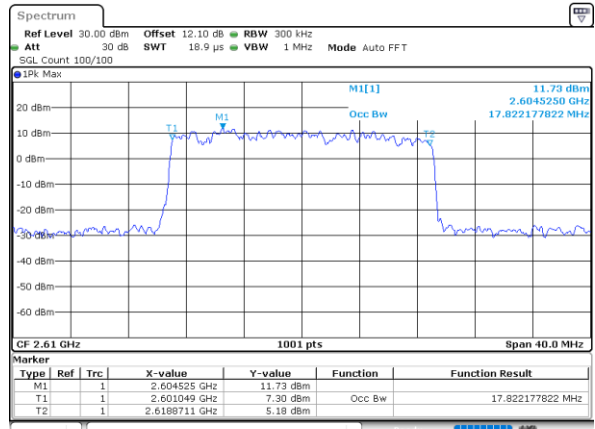

Middle Channel / 20MHz / 64QAM

Date: 4,SEP,2020 22:58:10

Highest Channel / 15MHz / 64QAM

Date: 4,SEP,2020 22:57:23

Highest Channel / 20MHz / 64QAM

Date: 4,SEP,2020 22:58:33

Conducted Band Edge

LTE Band 38 / 5MHz / 16QAM

Lowest Band Edge / 1RB

Date: 18.AUG.2020 01:21:13

Highest Band Edge / 1 RB

Date: 18.AUG.2020 01:24:45

Lowest Band Edge / Full RB

Date: 18.AUG.2020 01:22:24

Highest Band Edge / Full RB

Date: 18.AUG.2020 01:23:34