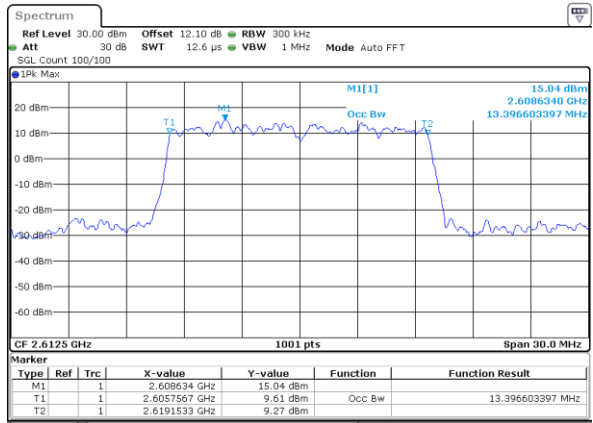

Highest Channel / 10MHz / 16QAM

Date: 18_AUG.2020 02:21:49

LTE Band 38

Lowest Channel / 15MHz / QPSK

Date: 18_AUG.2020 02:22:25

Lowest Channel / 15MHz / 16QAM

Date: 18_AUG.2020 02:22:37

Middle Channel / 15MHz / QPSK

Date: 18_AUG.2020 02:23:12

Middle Channel / 15MHz / 16QAM

Date: 18_AUG.2020 02:23:24

Highest Channel / 15MHz / QPSK

Date: 18_AUG.2020 02:23:58

Highest Channel / 15MHz / 16QAM

Date: 18_AUG.2020 02:24:09

LTE Band 38