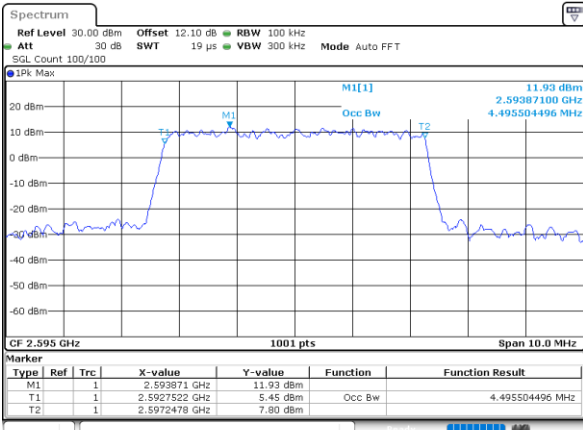

Middle Channel / 5MHz / 64QAM

Date: 4,SEP,2020 22:54:41