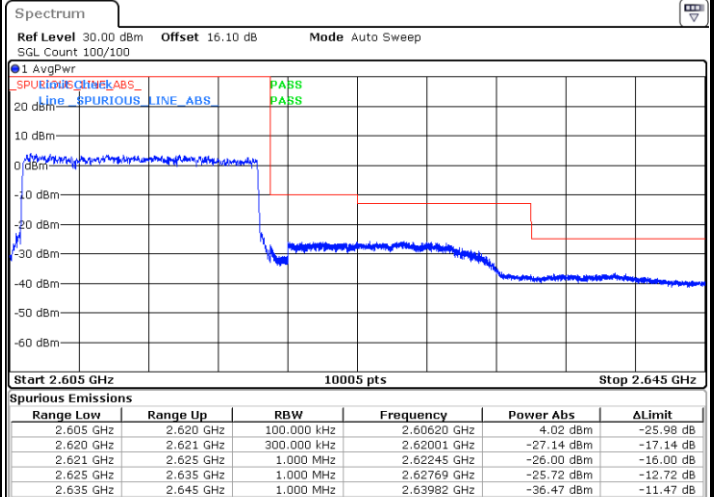

Lowest Band Edge / 1 RB

Highest Band Edge / 1 RB

Date: 4.SEP.2020 23:10:19

Date: 4.SEP.2020 23:12:35

Lowest Band Edge / Full RB

Highest Band Edge / Full RB

Date: 4.SEP.2020 23:11:04

Date: 4.SEP.2020 23:48:40

LTE Band 38 / 15MHz / QPSK

Lowest Band Edge / 1 RB

Date: 18.AUG.2020 01:30:04

Highest Band Edge / 1 RB

Date: 18.AUG.2020 01:33:37

Lowest Band Edge / Full RB

Date: 18.AUG.2020 01:31:16

Highest Band Edge / Full RB

Date: 18.AUG.2020 01:32:26

LTE Band 38 / 15MHz / 16QAM

Lowest Band Edge / 1 RB

Date: 18.AUG.2020 01:30:40

Highest Band Edge / 1 RB

Date: 18.AUG.2020 01:34:12

Lowest Band Edge / Full RB

Date: 18.AUG.2020 01:31:51

Highest Band Edge / Full RB

Date: 18.AUG.2020 01:33:01

LTE Band 38 / 15MHz / 64QAM

Lowest Band Edge / 1 RB

Date: 4.SEP.2020 23:13:21

Highest Band Edge / 1 RB

Date: 4.SEP.2020 23:15:36

Lowest Band Edge / Full RB