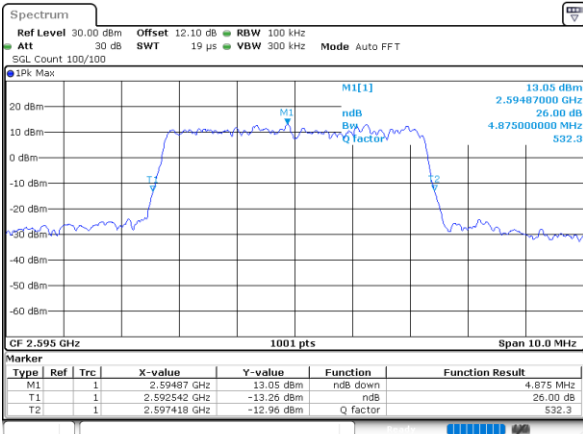

Middle Channel / 5MHz / 64QAM

Date: 4,SEP,2020 22:54:52