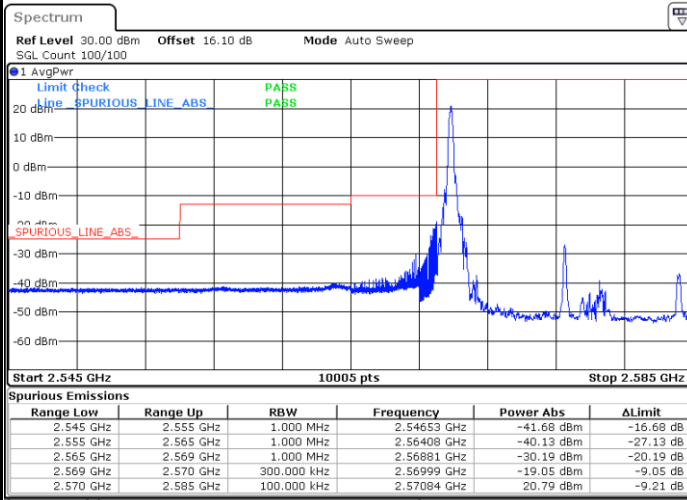

Lowest Band Edge / 1 RB

Highest Band Edge / 1 RB

Date: 4.SEP.2020 23:10:19

Date: 4.SEP.2020 23:12:35

Lowest Band Edge / Full RB

Highest Band Edge / Full RB

Date: 4.SEP.2020 23:11:04

Date: 4.SEP.2020 23:48:40

LTE Band 38 / 15MHz / QPSK

Lowest Band Edge / 1 RB

Date: 18.AUG.2020 01:30:04

Highest Band Edge / 1 RB

Date: 18.AUG.2020 01:33:37

Lowest Band Edge / Full RB

Date: 18.AUG.2020 01:31:16

Highest Band Edge / Full RB

Date: 18.AUG.2020 01:32:26

LTE Band 38 / 15MHz / 16QAM

Lowest Band Edge / 1 RB

Date: 18.AUG.2020 01:30:40

Highest Band Edge / 1 RB

Date: 18.AUG.2020 01:34:12

Lowest Band Edge / Full RB

Date: 18.AUG.2020 01:31:51

Highest Band Edge / Full RB

Date: 18.AUG.2020 01:33:01

LTE Band 38 / 15MHz / 64QAM

Lowest Band Edge / 1 RB

Date: 4.SEP.2020 23:13:21

Highest Band Edge / 1 RB

Date: 4.SEP.2020 23:15:36

Lowest Band Edge / Full RB