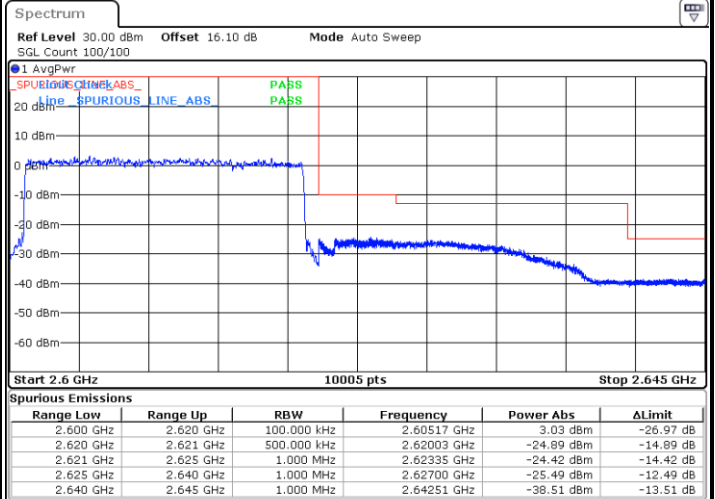

Highest Band Edge / Full RB

Date: 18.AUG.2020 01:33:01

LTE Band 38 / 15MHz / 64QAM

Lowest Band Edge / 1 RB

Date: 4.SEP.2020 23:13:21

Highest Band Edge / 1 RB

Date: 4.SEP.2020 23:15:36

Lowest Band Edge / Full RB

Date: 4.SEP.2020 23:14:06

Highest Band Edge / Full RB

Date: 4.SEP.2020 23:14:51

LTE Band 38 / 20MHz / QPSK

Lowest Band Edge / 1 RB

Date: 18.AUG.2020 01:34:48

Highest Band Edge / 1 RB

Date: 18.AUG.2020 01:38:20

Lowest Band Edge / Full RB

Date: 18.AUG.2020 01:35:59

Highest Band Edge / Full RB

Date: 18.AUG.2020 01:37:10

LTE Band 38 / 20MHz / 16QAM

Lowest Band Edge / 1 RB

Date: 18.AUG.2020 01:35:23

Highest Band Edge / 1 RB

Date: 18.AUG.2020 01:38:56

Lowest Band Edge / Full RB

Date: 18.AUG.2020 01:36:34

Highest Band Edge / Full RB

Date: 18.AUG.2020 01:37:45

LTE Band 38 / 20MHz / 64QAM

Lowest Band Edge / 1 RB

Date: 4.SEP.2020 23:16:22