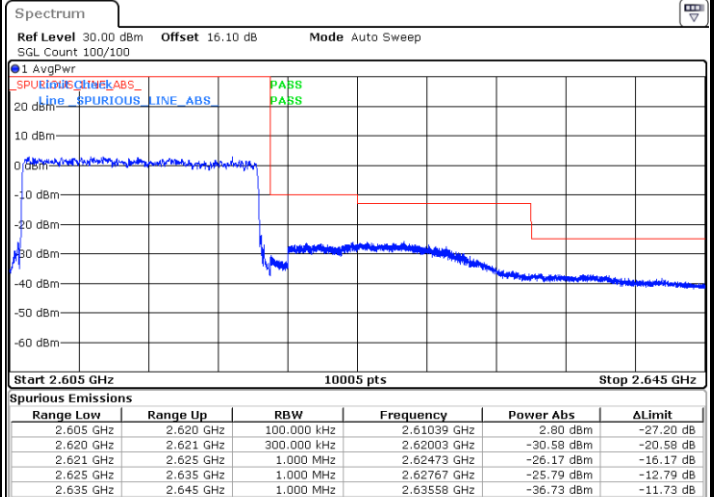

LTE Band 38 / 15MHz / QPSK

Lowest Band Edge / 1 RB

Date: 18.AUG.2020 01:30:04

Highest Band Edge / 1 RB

Date: 18.AUG.2020 01:33:37

Lowest Band Edge / Full RB

Date: 18.AUG.2020 01:31:16

Highest Band Edge / Full RB

Date: 18.AUG.2020 01:32:26

LTE Band 38 / 15MHz / 16QAM

Lowest Band Edge / 1 RB

Date: 18.AUG.2020 01:30:40

Highest Band Edge / 1 RB

Date: 18.AUG.2020 01:34:12

Lowest Band Edge / Full RB

Date: 18.AUG.2020 01:31:51

Highest Band Edge / Full RB

Date: 18.AUG.2020 01:33:01

LTE Band 38 / 15MHz / 64QAM

Lowest Band Edge / 1 RB

Date: 4.SEP.2020 23:13:21

Highest Band Edge / 1 RB

Date: 4.SEP.2020 23:15:36

Lowest Band Edge / Full RB

Date: 4.SEP.2020 23:14:06

Highest Band Edge / Full RB

Date: 4.SEP.2020 23:14:51

LTE Band 38 / 20MHz / QPSK

Lowest Band Edge / 1 RB

Date: 18.AUG.2020 01:34:48

Highest Band Edge / 1 RB

Date: 18.AUG.2020 01:38:20