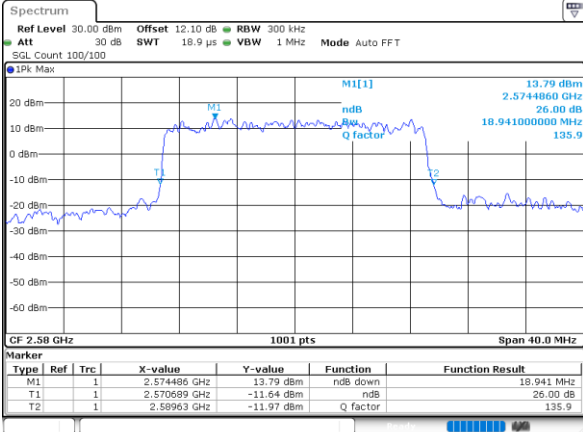

LTE Band 38

Lowest Channel / 20MHz / QPSK

Date: 18_AUG.2020 02:25:09

Lowest Channel / 20MHz / 16QAM

Date: 18_AUG.2020 02:25:121

Middle Channel / 20MHz / QPSK

Date: 18_AUG.2020 02:25:55

Middle Channel / 20MHz / 16QAM