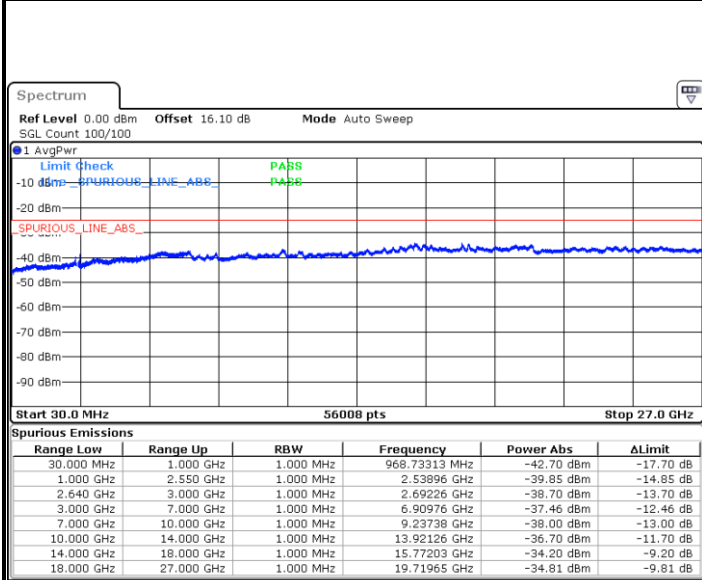

Lowest Band Edge / Full RB

Date: 18.AUG.2020 01:35:59

Highest Band Edge / Full RB

Date: 18.AUG.2020 01:37:10

LTE Band 38 / 20MHz / 16QAM

Lowest Band Edge / 1 RB

Date: 18.AUG.2020 01:35:23

Highest Band Edge / 1 RB

Date: 18.AUG.2020 01:38:56

Lowest Band Edge / Full RB

Date: 18.AUG.2020 01:36:34

Highest Band Edge / Full RB

Date: 18.AUG.2020 01:37:45

LTE Band 38 / 20MHz / 64QAM

Lowest Band Edge / 1 RB

Date: 4.SEP.2020 23:16:22

Highest Band Edge / 1 RB

Date: 4.SEP.2020 23:18:38

Lowest Band Edge / Full RB

Date: 4.SEP.2020 23:17:07

Highest Band Edge / Full RB

Date: 4.SEP.2020 23:50:18

Conducted Spurious Emission

LTE Band 38 / 5MHz

Highest Channel / QPSK

Date: 18.AUG.2020 01:45:37

Highest Channel / 16QAM

Date: 18.AUG.2020 01:46:57

LTE Band 38 / 10MHz

Lowest Channel / QPSK

Date: 18.AUG.2020 01:48:18

Lowest Channel / 16QAM