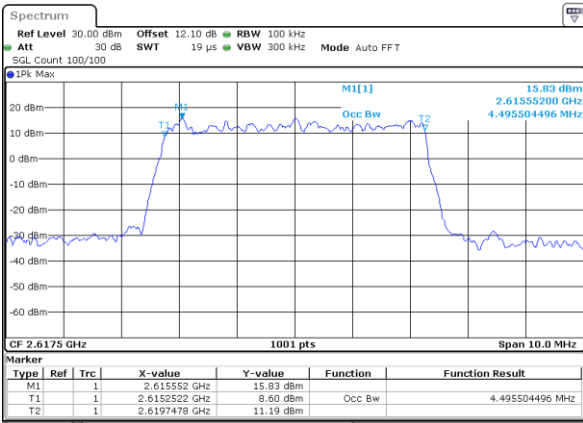

LTE Band 38 : 99%OBW(MHz)												
Mode	1.4MHz		3MHz		5MHz		10MHz		15MHz		20MHz	
BW	QPSK	16QAM	QPSK	16QAM	QPSK	16QAM	QPSK	16QAM	QPSK	16QAM	QPSK	16QAM
Mod.	QPSK	16QAM	QPSK	16QAM	QPSK	16QAM	QPSK	16QAM	QPSK	16QAM	QPSK	16QAM
Lowest CH	-	-	-	-	4.51	4.50	9.05	9.03	13.37	13.43	17.82	17.90
Middle CH	-	-	-	-	4.51	4.51	9.05	9.03	13.43	13.46	17.82	17.82
Highest CH	-	-	-	-	4.50	4.50	9.05	9.03	13.43	13.40	17.78	17.78
LTE Band 38 : 99%OBW(MHz)												
Mode	1.4MHz		3MHz		5MHz		10MHz		15MHz		20MHz	
BW	64QAM		64QAM		64QAM		64QAM		64QAM		64QAM	
Mod.	64QAM		64QAM		64QAM		64QAM		64QAM		64QAM	
Lowest CH	-	-	-	-	4.48	-	8.99	-	13.43	-	17.94	-
Middle CH	-	-	-	-	4.50	-	9.01	-	13.40	-	17.90	-
Highest CH	-	-	-	-	4.48	-	9.05	-	13.46	-	17.82	-

LTE Band 38

Lowest Channel / 5MHz / QPSK

Date: 18_AUG.2020 02:17:44

Lowest Channel / 5MHz / 16QAM

Date: 18_AUG.2020 02:17:56

Middle Channel / 5MHz / QPSK

Date: 18_AUG.2020 02:18:01

Middle Channel / 5MHz / 16QAM

Date: 18_AUG.2020 02:18:43

Highest Channel / 5MHz / QPSK

Date: 18_AUG.2020 02:19:17

Highest Channel / 5MHz / 16QAM

Date: 18_AUG.2020 02:19:29

LTE Band 38

Lowest Channel / 10MHz / QPSK

Date: 18_AUG.2020 02:20:04