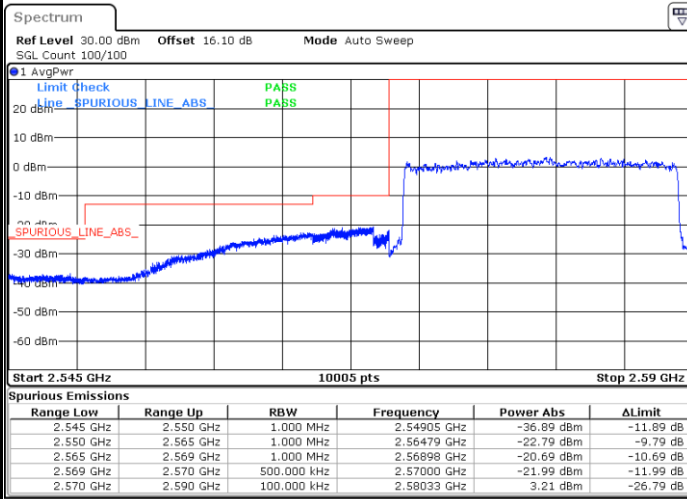

Highest Band Edge / Full RB

Date: 18.AUG.2020 01:33:01

LTE Band 38 / 15MHz / 64QAM

Lowest Band Edge / 1 RB

Date: 4.SEP.2020 23:13:21

Highest Band Edge / 1 RB

Date: 4.SEP.2020 23:15:36

Lowest Band Edge / Full RB

Date: 4.SEP.2020 23:14:06

Highest Band Edge / Full RB

Date: 4.SEP.2020 23:14:51

LTE Band 38 / 20MHz / QPSK

Lowest Band Edge / 1 RB

Date: 18.AUG.2020 01:34:48

Highest Band Edge / 1 RB

Date: 18.AUG.2020 01:38:20

Lowest Band Edge / Full RB

Date: 18.AUG.2020 01:35:59

Highest Band Edge / Full RB

Date: 18.AUG.2020 01:37:10

LTE Band 38 / 20MHz / 16QAM

Lowest Band Edge / 1 RB

Date: 18.AUG.2020 01:35:23

Highest Band Edge / 1 RB

Date: 18.AUG.2020 01:38:56

Lowest Band Edge / Full RB

Date: 18.AUG.2020 01:36:34

Highest Band Edge / Full RB

Date: 18.AUG.2020 01:37:45

LTE Band 38 / 20MHz / 64QAM

Lowest Band Edge / 1 RB

Date: 4.SEP.2020 23:16:22