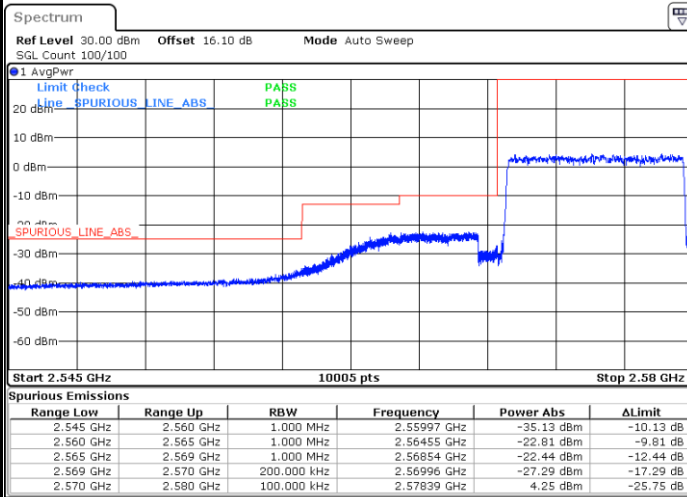

LTE Band 38 / 5MHz / 64QAM

Lowest Band Edge / 1RB

Highest Band Edge / 1 RB

Lowest Band Edge / Full RB

Highest Band Edge / Full RB

LTE Band 38 / 10MHz / QPSK

Lowest Band Edge / 1 RB

Highest Band Edge / 1 RB

Date: 18.AUG.2020 01:25:21

Date: 18.AUG.2020 01:28:53

Lowest Band Edge / Full RB

Highest Band Edge / Full RB

Date: 18.AUG.2020 01:26:32

Date: 18.AUG.2020 01:27:43

LTE Band 38 / 10MHz / 16QAM

Lowest Band Edge / 1 RB

Date: 18.AUG.2020 01:25:56

Highest Band Edge / 1 RB

Date: 18.AUG.2020 01:29:28

Lowest Band Edge / Full RB

Date: 18.AUG.2020 01:27:07

Highest Band Edge / Full RB

Date: 18.AUG.2020 01:28:18

LTE Band 38 / 10MHz / 64QAM

Lowest Band Edge / 1 RB

Highest Band Edge / 1 RB

Date: 4.SEP.2020 23:10:19

Date: 4.SEP.2020 23:12:35

Lowest Band Edge / Full RB

Highest Band Edge / Full RB

Date: 4.SEP.2020 23:11:04

Date: 4.SEP.2020 23:48:40