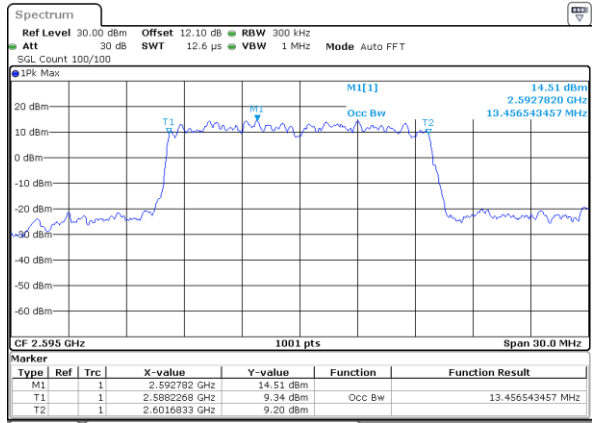

Highest Channel / 10MHz / 16QAM

Date: 18_AUG.2020 02:21:49

LTE Band 38

Lowest Channel / 15MHz / QPSK

Date: 18_AUG.2020 02:22:25

Lowest Channel / 15MHz / 16QAM

Date: 18_AUG.2020 02:22:37

Middle Channel / 15MHz / QPSK

Date: 18_AUG.2020 02:23:12

Middle Channel / 15MHz / 16QAM

Date: 18_AUG.2020 02:23:24

Highest Channel / 15MHz / QPSK

Date: 18_AUG.2020 02:23:58

Highest Channel / 15MHz / 16QAM

Date: 18_AUG.2020 02:24:09

LTE Band 38