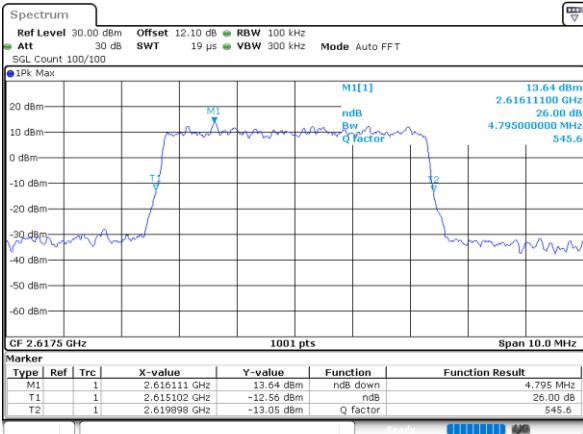

Lowest Channel / 10MHz / 64QAM

Date: 4,SEP,2020 22:55:39

Middle Channel / 5MHz / 64QAM

Date: 4,SEP,2020 22:54:52

Middle Channel / 10MHz / 64QAM

Date: 4,SEP,2020 22:56:02

Highest Channel / 5MHz / 64QAM

Date: 4,SEP,2020 22:55:15