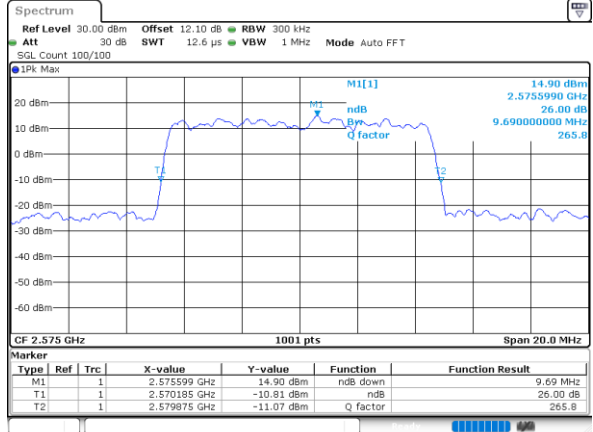

Lowest Channel / 10MHz / 64QAM

Date: 4,SEP,2020 22:55:39