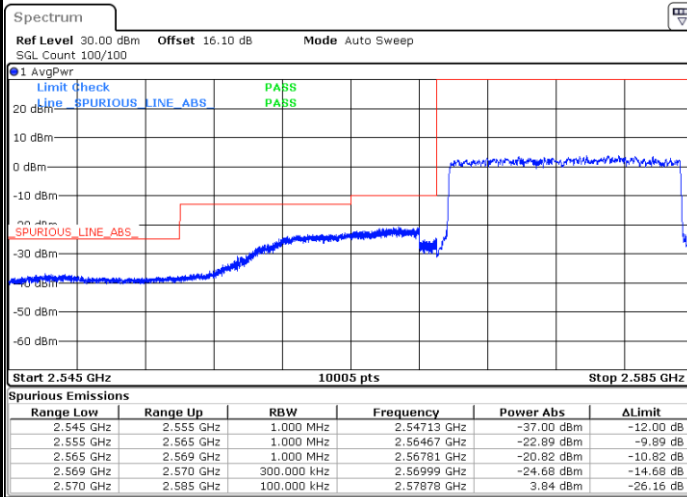

Lowest Band Edge / 1 RB

Highest Band Edge / 1 RB

Date: 4.SEP.2020 23:10:19

Date: 4.SEP.2020 23:12:35

Lowest Band Edge / Full RB

Highest Band Edge / Full RB

Date: 4.SEP.2020 23:11:04

Date: 4.SEP.2020 23:48:40

LTE Band 38 / 15MHz / QPSK

Lowest Band Edge / 1 RB

Date: 18.AUG.2020 01:30:04

Highest Band Edge / 1 RB

Date: 18.AUG.2020 01:33:37

Lowest Band Edge / Full RB

Date: 18.AUG.2020 01:31:16

Highest Band Edge / Full RB

Date: 18.AUG.2020 01:32:26

LTE Band 38 / 15MHz / 16QAM

Lowest Band Edge / 1 RB

Date: 18.AUG.2020 01:30:40

Highest Band Edge / 1 RB

Date: 18.AUG.2020 01:34:12

Lowest Band Edge / Full RB

Date: 18.AUG.2020 01:31:51

Highest Band Edge / Full RB

Date: 18.AUG.2020 01:33:01

LTE Band 38 / 15MHz / 64QAM

Lowest Band Edge / 1 RB

Date: 4.SEP.2020 23:13:21

Highest Band Edge / 1 RB

Date: 4.SEP.2020 23:15:36

Lowest Band Edge / Full RB