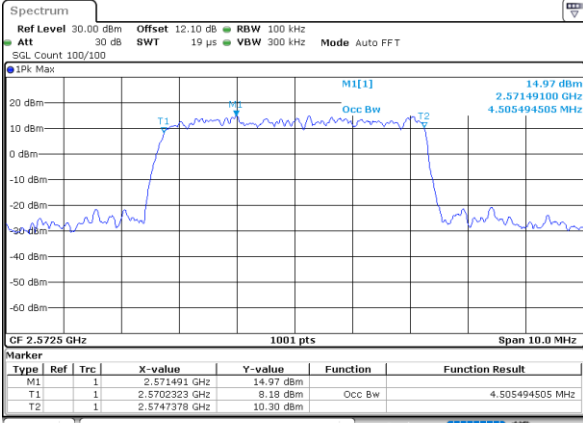

LTE Band 38

Lowest Channel / 5MHz / QPSK

Date: 18_AUG.2020 02:17:44