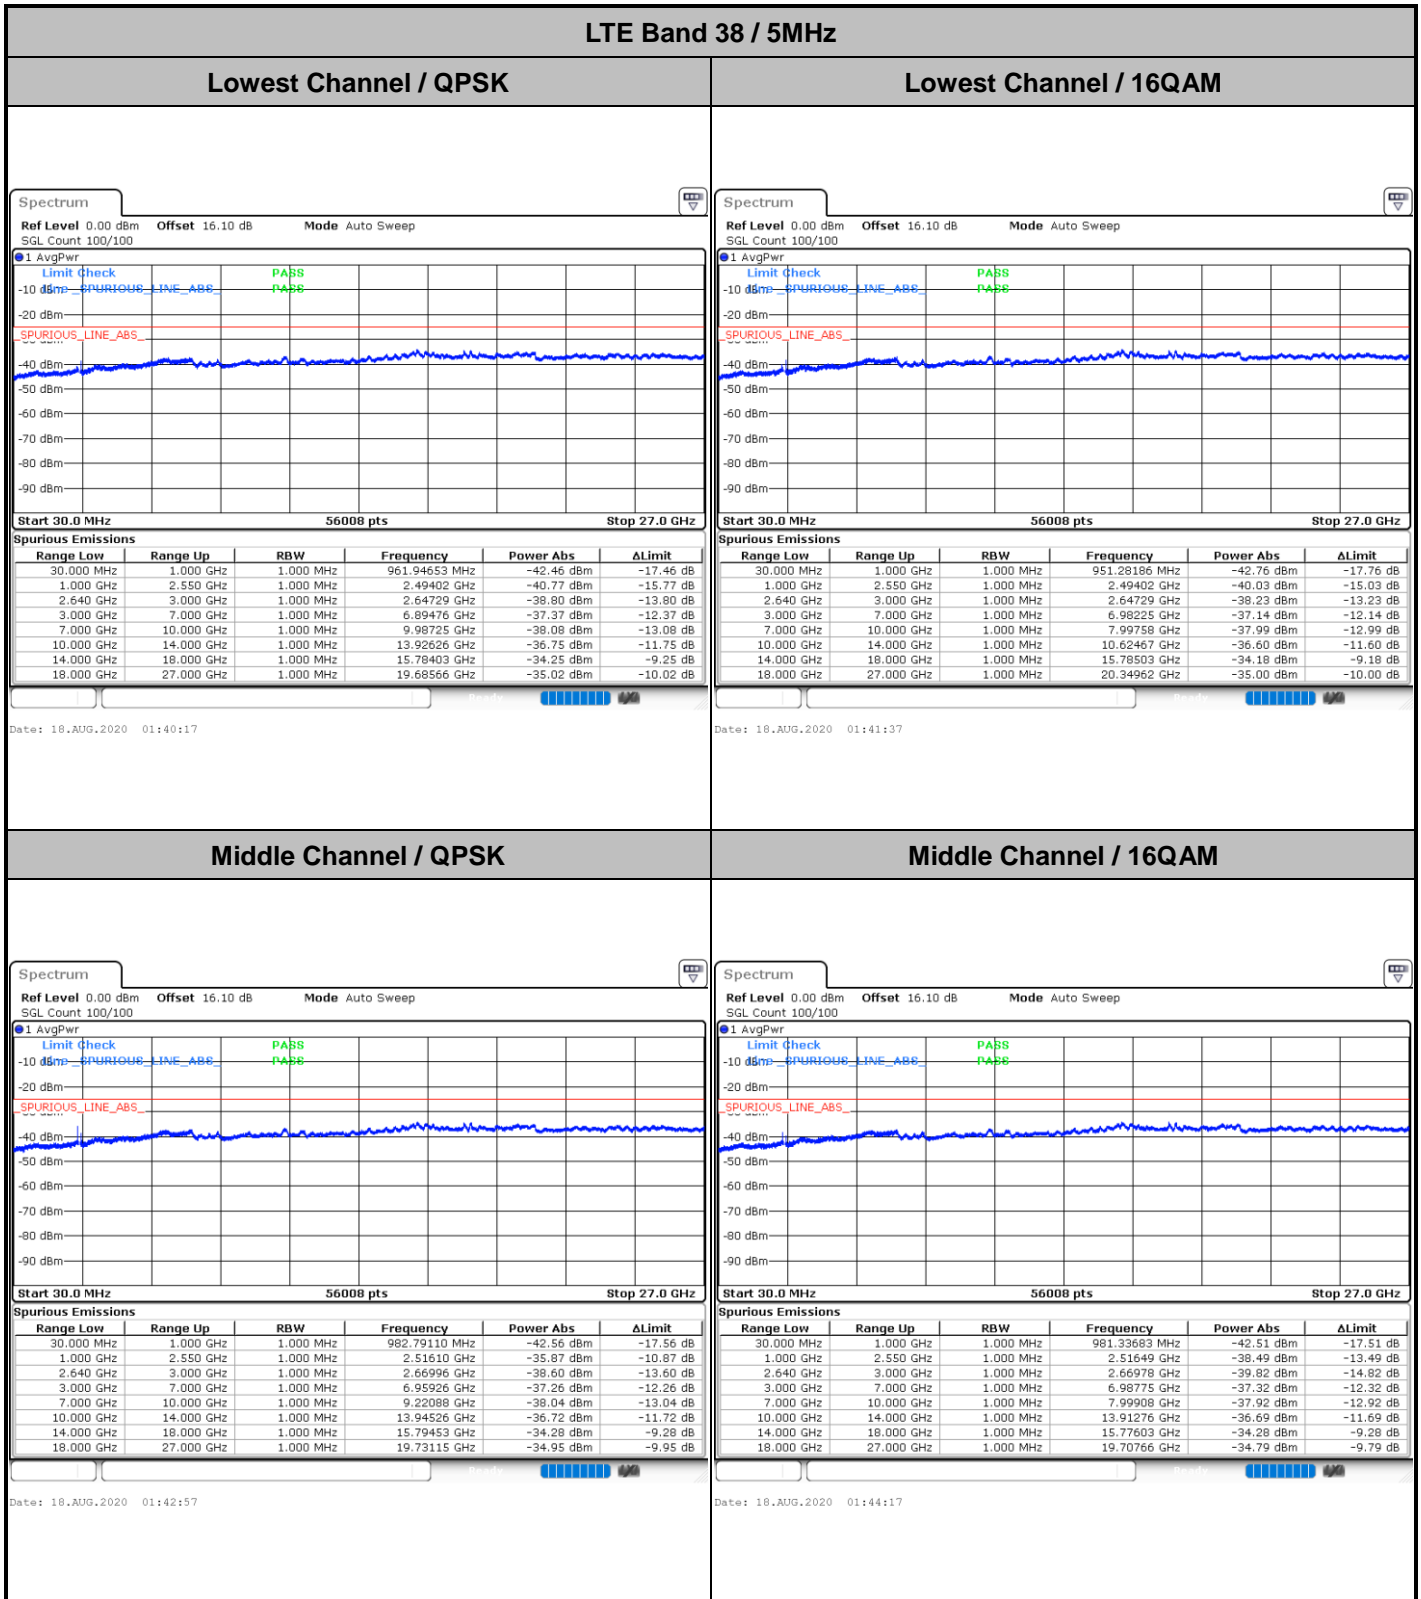

Lowest Band Edge / Full RB

Date: 18.AUG.2020 01:35:59

Highest Band Edge / Full RB

Date: 18.AUG.2020 01:37:10

LTE Band 38 / 20MHz / 16QAM

Lowest Band Edge / 1 RB

Date: 18.AUG.2020 01:35:23

Highest Band Edge / 1 RB

Date: 18.AUG.2020 01:38:56

Lowest Band Edge / Full RB

Date: 18.AUG.2020 01:36:34

Highest Band Edge / Full RB

Date: 18.AUG.2020 01:37:45

LTE Band 38 / 20MHz / 64QAM

Lowest Band Edge / 1 RB

Date: 4.SEP.2020 23:16:22

Highest Band Edge / 1 RB

Date: 4.SEP.2020 23:18:38

Lowest Band Edge / Full RB

Date: 4.SEP.2020 23:17:07

Highest Band Edge / Full RB

Date: 4.SEP.2020 23:50:18

Conducted Spurious Emission

LTE Band 38 / 5MHz

Highest Channel / QPSK

Date: 18.AUG.2020 01:45:37

Highest Channel / 16QAM

Date: 18.AUG.2020 01:46:57

LTE Band 38 / 10MHz

Lowest Channel / QPSK

Date: 18.AUG.2020 01:48:18

Lowest Channel / 16QAM