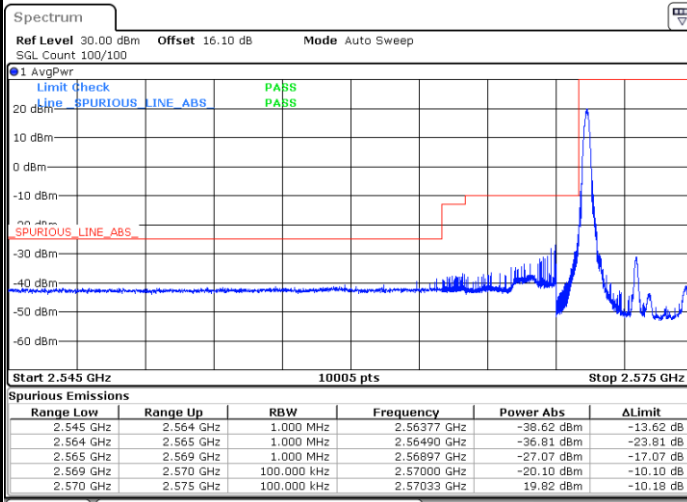

Middle Channel / 20MHz / 64QAM

Date: 4,SEP,2020 22:58:10

Highest Channel / 15MHz / 64QAM

Date: 4,SEP,2020 22:57:23

Highest Channel / 20MHz / 64QAM

Date: 4,SEP,2020 22:58:33

Conducted Band Edge

LTE Band 38 / 5MHz / 16QAM

Lowest Band Edge / 1RB

Date: 18.AUG.2020 01:21:13

Highest Band Edge / 1 RB

Date: 18.AUG.2020 01:24:45

Lowest Band Edge / Full RB

Date: 18.AUG.2020 01:22:24

Highest Band Edge / Full RB

Date: 18.AUG.2020 01:23:34

LTE Band 38 / 5MHz / 64QAM

Lowest Band Edge / 1RB

Highest Band Edge / 1 RB

Lowest Band Edge / Full RB

Highest Band Edge / Full RB

LTE Band 38 / 10MHz / QPSK

Lowest Band Edge / 1 RB

Highest Band Edge / 1 RB

Date: 18.AUG.2020 01:25:21

Date: 18.AUG.2020 01:28:53

Lowest Band Edge / Full RB

Highest Band Edge / Full RB

Date: 18.AUG.2020 01:26:32

Date: 18.AUG.2020 01:27:43

LTE Band 38 / 10MHz / 16QAM

Lowest Band Edge / 1 RB