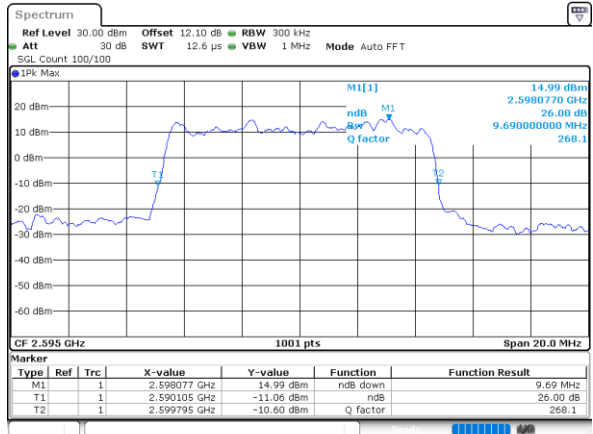

Lowest Channel / 10MHz / 64QAM

Date: 4,SEP,2020 22:55:39

Middle Channel / 5MHz / 64QAM

Date: 4,SEP,2020 22:54:52

Middle Channel / 10MHz / 64QAM

Date: 4,SEP,2020 22:56:02

Highest Channel / 5MHz / 64QAM

Date: 4,SEP,2020 22:55:15