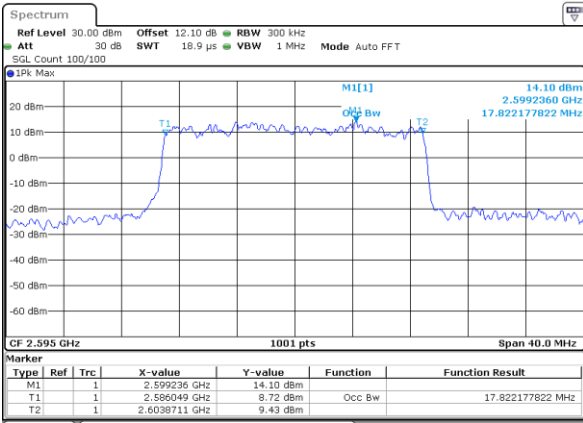

Middle Channel / 20MHz / QPSK

Date: 18_AUG.2020 02:25:03