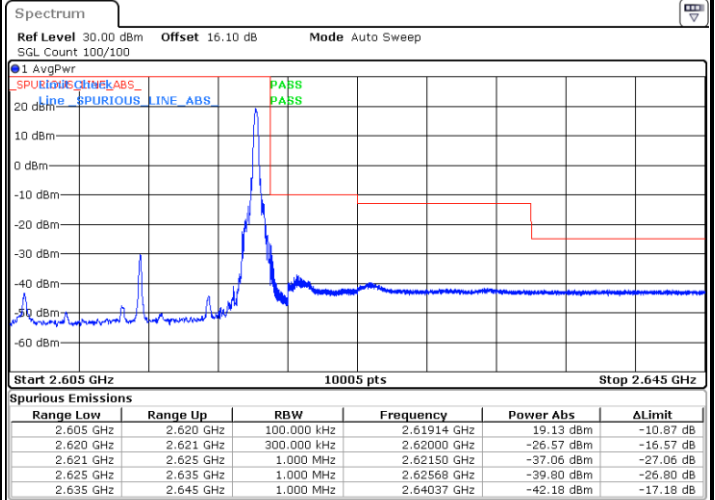

Date: 18.AUG.2020 01:32:26

LTE Band 38 / 15MHz / 16QAM

Lowest Band Edge / 1 RB

Date: 18.AUG.2020 01:30:40

Highest Band Edge / 1 RB

Date: 18.AUG.2020 01:34:12

Lowest Band Edge / Full RB

Date: 18.AUG.2020 01:31:51

Highest Band Edge / Full RB

Date: 18.AUG.2020 01:33:01

LTE Band 38 / 15MHz / 64QAM

Lowest Band Edge / 1 RB

Date: 4.SEP.2020 23:13:21

Highest Band Edge / 1 RB

Date: 4.SEP.2020 23:15:36

Lowest Band Edge / Full RB

Date: 4.SEP.2020 23:14:06

Highest Band Edge / Full RB

Date: 4.SEP.2020 23:14:51

LTE Band 38 / 20MHz / QPSK

Lowest Band Edge / 1 RB

Date: 18.AUG.2020 01:34:48

Highest Band Edge / 1 RB

Date: 18.AUG.2020 01:38:20

Lowest Band Edge / Full RB

Date: 18.AUG.2020 01:35:59

Highest Band Edge / Full RB

Date: 18.AUG.2020 01:37:10

LTE Band 38 / 20MHz / 16QAM

Lowest Band Edge / 1 RB

Date: 18.AUG.2020 01:35:23

Highest Band Edge / 1 RB