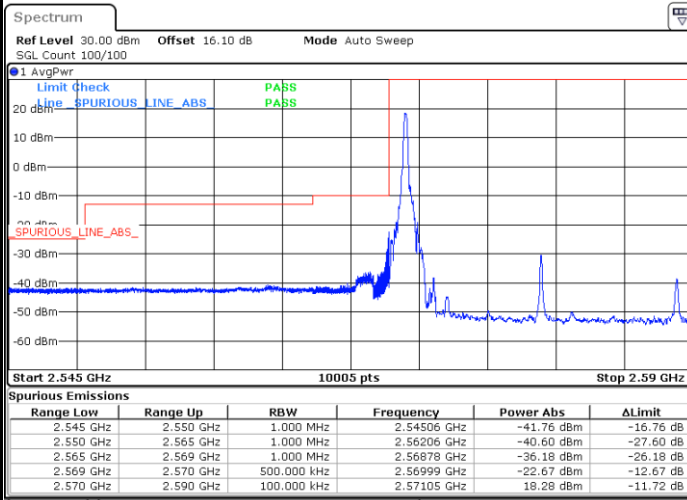

Date: 4.SEP.2020 23:14:06

Highest Band Edge / Full RB

Date: 4.SEP.2020 23:14:51

LTE Band 38 / 20MHz / QPSK

Lowest Band Edge / 1 RB

Date: 18.AUG.2020 01:34:48

Highest Band Edge / 1 RB

Date: 18.AUG.2020 01:38:20

Lowest Band Edge / Full RB

Date: 18.AUG.2020 01:35:59

Highest Band Edge / Full RB

Date: 18.AUG.2020 01:37:10

LTE Band 38 / 20MHz / 16QAM

Lowest Band Edge / 1 RB

Date: 18.AUG.2020 01:35:23

Highest Band Edge / 1 RB

Date: 18.AUG.2020 01:38:56

Lowest Band Edge / Full RB

Date: 18.AUG.2020 01:36:34

Highest Band Edge / Full RB

Date: 18.AUG.2020 01:37:45

LTE Band 38 / 20MHz / 64QAM

Lowest Band Edge / 1 RB

Date: 4.SEP.2020 23:16:22

Highest Band Edge / 1 RB

Date: 4.SEP.2020 23:18:38

Lowest Band Edge / Full RB

Date: 4.SEP.2020 23:17:07

Highest Band Edge / Full RB

Date: 4.SEP.2020 23:50:18

Conducted Spurious Emission

LTE Band 38 / 5MHz