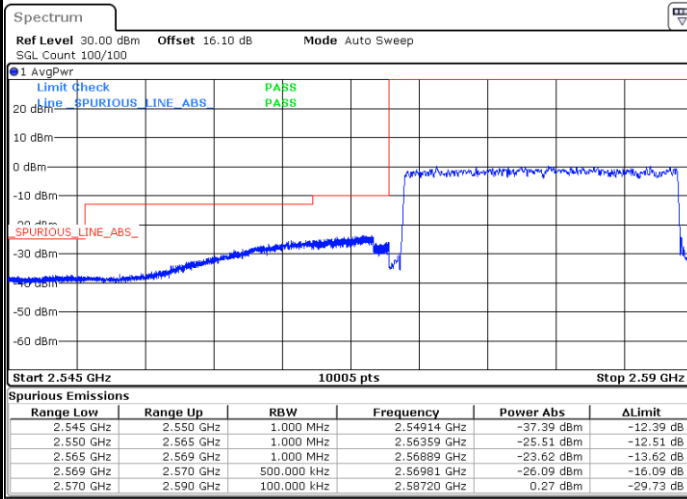

Date: 4.SEP.2020 23:14:06

Highest Band Edge / Full RB

Date: 4.SEP.2020 23:14:51

LTE Band 38 / 20MHz / QPSK

Lowest Band Edge / 1 RB

Date: 18.AUG.2020 01:34:48

Highest Band Edge / 1 RB

Date: 18.AUG.2020 01:38:20

Lowest Band Edge / Full RB

Date: 18.AUG.2020 01:35:59

Highest Band Edge / Full RB

Date: 18.AUG.2020 01:37:10

LTE Band 38 / 20MHz / 16QAM

Lowest Band Edge / 1 RB

Date: 18.AUG.2020 01:35:23

Highest Band Edge / 1 RB

Date: 18.AUG.2020 01:38:56

Lowest Band Edge / Full RB

Date: 18.AUG.2020 01:36:34

Highest Band Edge / Full RB

Date: 18.AUG.2020 01:37:45

LTE Band 38 / 20MHz / 64QAM

Lowest Band Edge / 1 RB

Date: 4.SEP.2020 23:16:22

Highest Band Edge / 1 RB

Date: 4.SEP.2020 23:18:38

Lowest Band Edge / Full RB

Date: 4.SEP.2020 23:17:07

Highest Band Edge / Full RB

Date: 4.SEP.2020 23:50:18

Conducted Spurious Emission

LTE Band 38 / 5MHz