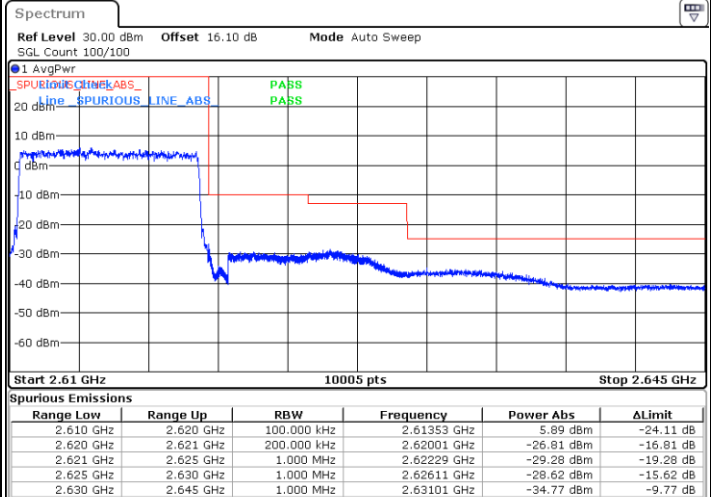

LTE Band 38 / 5MHz / 64QAM

Lowest Band Edge / 1RB

Highest Band Edge / 1 RB

Lowest Band Edge / Full RB

Highest Band Edge / Full RB

LTE Band 38 / 10MHz / QPSK

Lowest Band Edge / 1 RB

Highest Band Edge / 1 RB

Date: 18.AUG.2020 01:25:21

Date: 18.AUG.2020 01:28:53

Lowest Band Edge / Full RB

Highest Band Edge / Full RB

Date: 18.AUG.2020 01:26:32

Date: 18.AUG.2020 01:27:43

LTE Band 38 / 10MHz / 16QAM

Lowest Band Edge / 1 RB

Date: 18.AUG.2020 01:25:56

Highest Band Edge / 1 RB

Date: 18.AUG.2020 01:29:28

Lowest Band Edge / Full RB

Date: 18.AUG.2020 01:27:07

Highest Band Edge / Full RB

Date: 18.AUG.2020 01:28:18

LTE Band 38 / 10MHz / 64QAM

Lowest Band Edge / 1 RB

Highest Band Edge / 1 RB

Date: 4.SEP.2020 23:10:19

Date: 4.SEP.2020 23:12:35

Lowest Band Edge / Full RB

Highest Band Edge / Full RB

Date: 4.SEP.2020 23:11:04

Date: 4.SEP.2020 23:48:40