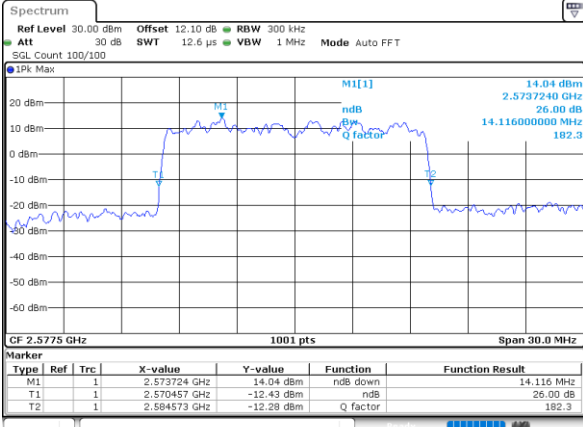

Highest Channel / 10MHz / 64QAM

Date: 4,SEP,2020 22:56:25

LTE Band 38

Lowest Channel / 15MHz / 64QAM

Date: 4,SEP,2020 22:56:49

Lowest Channel / 20MHz / 64QAM

Date: 4,SEP,2020 22:57:59

Middle Channel / 15MHz / 64QAM

Date: 4,SEP,2020 22:57:12

Middle Channel / 20MHz / 64QAM

Date: 4,SEP,2020 22:58:21

Highest Channel / 15MHz / 64QAM

Date: 4,SEP,2020 22:57:35

Highest Channel / 20MHz / 64QAM

Date: 4,SEP,2020 22:58:45

Occupied Bandwidth

LTE Band 38 : 99%OBW(MHz)												
Mode	1.4MHz		3MHz		5MHz		10MHz		15MHz		20MHz	
BW	QPSK	16QAM	QPSK	16QAM	QPSK	16QAM	QPSK	16QAM	QPSK	16QAM	QPSK	16QAM
Mod.	QPSK	16QAM	QPSK	16QAM	QPSK	16QAM	QPSK	16QAM	QPSK	16QAM	QPSK	16QAM
Lowest CH	-	-	-	-	4.51	4.50	9.05	9.03	13.37	13.43	17.82	17.90
Middle CH	-	-	-	-	4.51	4.51	9.05	9.03	13.43	13.46	17.82	17.82
Highest CH	-	-	-	-	4.50	4.50	9.05	9.03	13.43	13.40	17.78	17.78
LTE Band 38 : 99%OBW(MHz)												
Mode	1.4MHz		3MHz		5MHz		10MHz		15MHz		20MHz	
BW	64QAM		64QAM		64QAM		64QAM		64QAM		64QAM	
Mod.	64QAM		64QAM		64QAM		64QAM		64QAM		64QAM	
Lowest CH	-	-	-	-	4.48	-	8.99	-	13.43	-	17.94	-
Middle CH	-	-	-	-	4.50	-	9.01	-	13.40	-	17.90	-
Highest CH	-	-	-	-	4.48	-	9.05	-	13.46	-	17.82	-