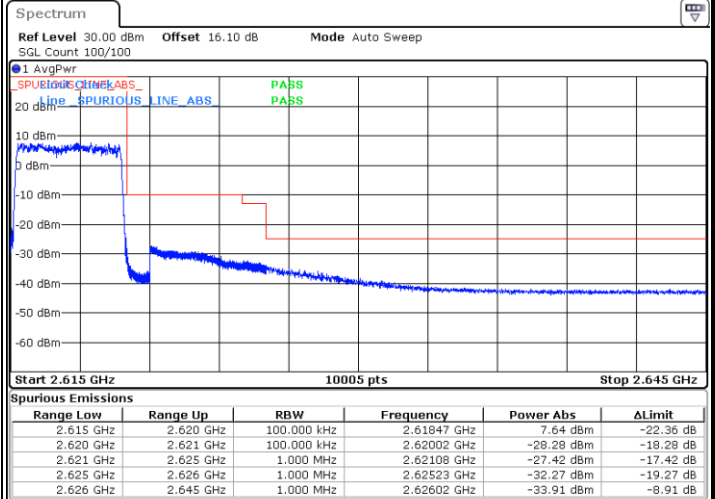

Middle Channel / 20MHz / 64QAM

Date: 4,SEP,2020 22:58:10

Highest Channel / 15MHz / 64QAM

Date: 4,SEP,2020 22:57:23

Highest Channel / 20MHz / 64QAM

Date: 4,SEP,2020 22:58:33

Conducted Band Edge

LTE Band 38 / 5MHz / 16QAM

Lowest Band Edge / 1RB

Date: 18.AUG.2020 01:21:13

Highest Band Edge / 1 RB

Date: 18.AUG.2020 01:24:45

Lowest Band Edge / Full RB

Date: 18.AUG.2020 01:22:24

Highest Band Edge / Full RB

Date: 18.AUG.2020 01:23:34

LTE Band 38 / 5MHz / 64QAM

Lowest Band Edge / 1RB

Highest Band Edge / 1 RB

Lowest Band Edge / Full RB

Highest Band Edge / Full RB

LTE Band 38 / 10MHz / QPSK

Lowest Band Edge / 1 RB

Highest Band Edge / 1 RB

Date: 18.AUG.2020 01:25:21

Date: 18.AUG.2020 01:28:53

Lowest Band Edge / Full RB

Highest Band Edge / Full RB

Date: 18.AUG.2020 01:26:32

Date: 18.AUG.2020 01:27:43

LTE Band 38 / 10MHz / 16QAM

Lowest Band Edge / 1 RB