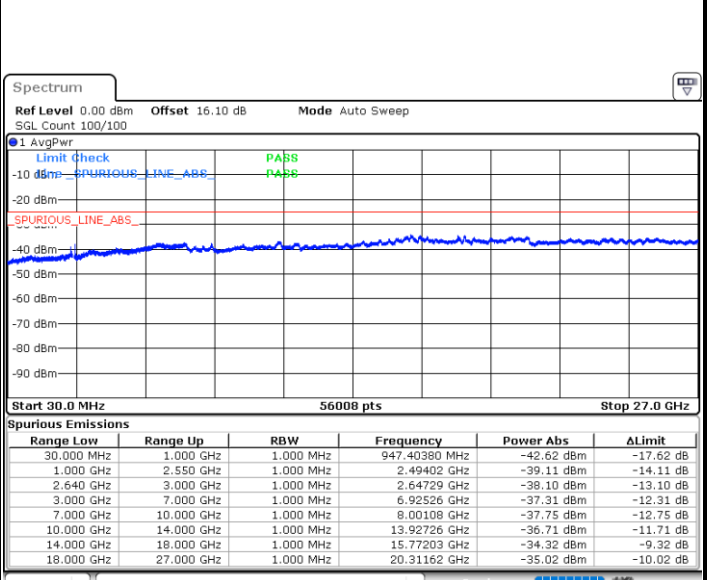

Date: 18.AUG.2020 01:38:56

Lowest Band Edge / Full RB

Date: 18.AUG.2020 01:36:34

Highest Band Edge / Full RB

Date: 18.AUG.2020 01:37:45

LTE Band 38 / 20MHz / 64QAM

Lowest Band Edge / 1 RB

Date: 4.SEP.2020 23:16:22

Highest Band Edge / 1 RB

Date: 4.SEP.2020 23:18:38

Lowest Band Edge / Full RB

Date: 4.SEP.2020 23:17:07

Highest Band Edge / Full RB

Date: 4.SEP.2020 23:50:18

Conducted Spurious Emission

LTE Band 38 / 5MHz

Highest Channel / QPSK

Date: 18.AUG.2020 01:45:37

Highest Channel / 16QAM

Date: 18.AUG.2020 01:46:57

LTE Band 38 / 10MHz

Lowest Channel / QPSK

Date: 18.AUG.2020 01:48:18

Lowest Channel / 16QAM