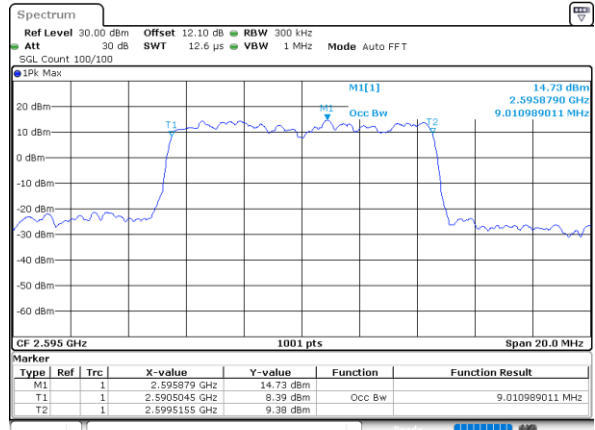

Highest Channel / 20MHz / QPSK

Date: 18_AUG.2020 02:26:18

Highest Channel / 20MHz / 16QAM

Date: 18_AUG.2020 02:26:30

LTE Band 38

Lowest Channel / 5MHz / 64QAM

Date: 4,SEP,2020 22:54:17

Lowest Channel / 10MHz / 64QAM

Date: 4,SEP,2020 22:55:27

Middle Channel / 5MHz / 64QAM

Date: 4,SEP,2020 22:54:41

Middle Channel / 10MHz / 64QAM

Date: 4,SEP,2020 22:55:51

Highest Channel / 5MHz / 64QAM

Date: 4,SEP,2020 22:55:03

Highest Channel / 10MHz / 64QAM