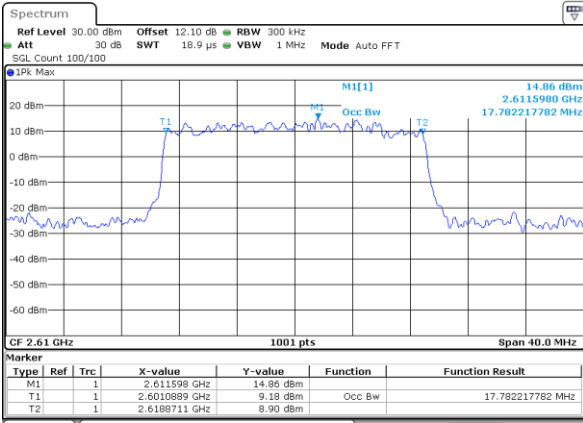

Lowest Channel / 20MHz / QPSK

Date: 18_AUG.2020 02:24:45

Lowest Channel / 20MHz / 16QAM

Date: 18_AUG.2020 02:24:57

Middle Channel / 20MHz / QPSK

Date: 18_AUG.2020 02:25:03

Middle Channel / 20MHz / 16QAM

Date: 18_AUG.2020 02:25:44

Highest Channel / 20MHz / QPSK

Date: 18_AUG.2020 02:26:18

Highest Channel / 20MHz / 16QAM

Date: 18_AUG.2020 02:26:30

LTE Band 38

Lowest Channel / 5MHz / 64QAM

Date: 4,SEP,2020 22:54:17

Lowest Channel / 10MHz / 64QAM