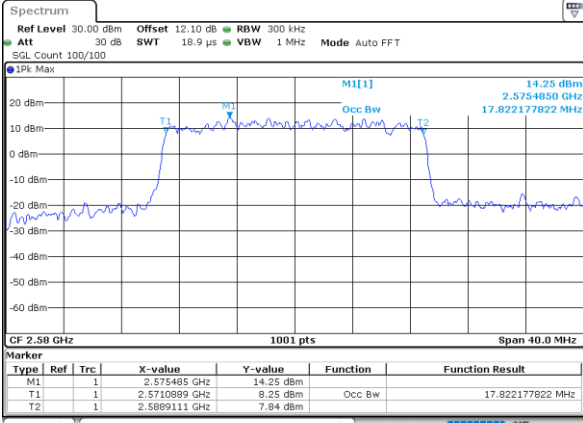

LTE Band 38

Lowest Channel / 20MHz / QPSK

Date: 18_AUG.2020 02:24:45