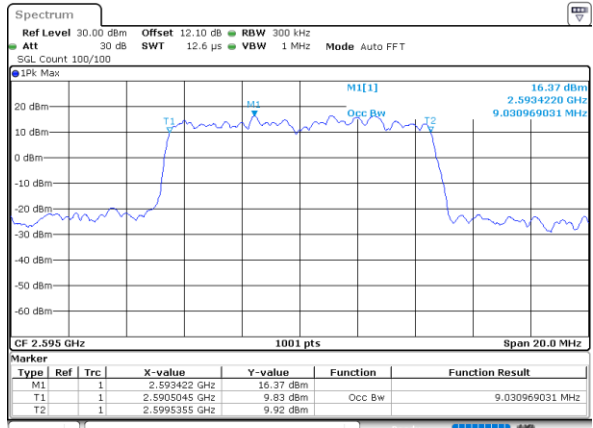

Date: 18_AUG.2020 02:18:43

Highest Channel / 5MHz / QPSK

Date: 18_AUG.2020 02:19:17

Highest Channel / 5MHz / 16QAM

Date: 18_AUG.2020 02:19:29

LTE Band 38

Lowest Channel / 10MHz / QPSK

Date: 18_AUG.2020 02:20:04

Lowest Channel / 10MHz / 16QAM

Date: 18_AUG.2020 02:20:16

Middle Channel / 10MHz / QPSK

Date: 18_AUG.2020 02:20:52

Middle Channel / 10MHz / 16QAM

Date: 18_AUG.2020 02:21:03

Highest Channel / 10MHz / QPSK

Date: 18_AUG.2020 02:21:37

Highest Channel / 10MHz / 16QAM

Date: 18_AUG.2020 02:21:49

LTE Band 38

Lowest Channel / 15MHz / QPSK

Date: 18_AUG.2020 02:22:25

Lowest Channel / 15MHz / 16QAM

Date: 18_AUG.2020 02:22:37

Middle Channel / 15MHz / QPSK