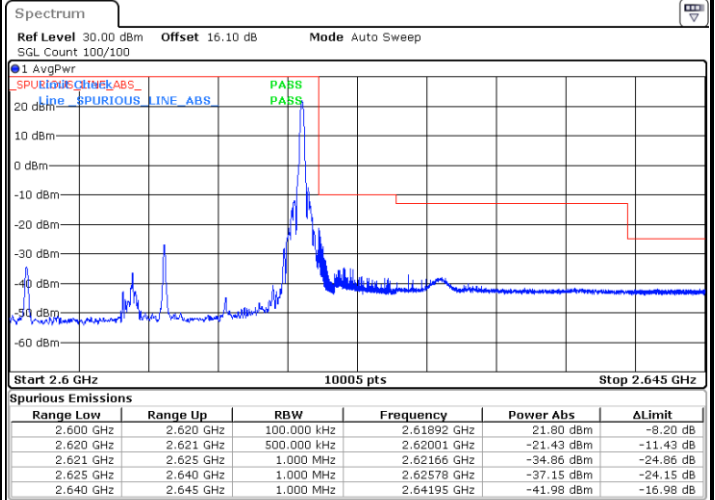

Highest Band Edge / Full RB

Date: 18.AUG.2020 01:33:01

LTE Band 38 / 15MHz / 64QAM

Lowest Band Edge / 1 RB

Date: 4.SEP.2020 23:13:21

Highest Band Edge / 1 RB

Date: 4.SEP.2020 23:15:36

Lowest Band Edge / Full RB

Date: 4.SEP.2020 23:14:06

Highest Band Edge / Full RB

Date: 4.SEP.2020 23:14:51

LTE Band 38 / 20MHz / QPSK

Lowest Band Edge / 1 RB

Date: 18.AUG.2020 01:34:48

Highest Band Edge / 1 RB

Date: 18.AUG.2020 01:38:20

Lowest Band Edge / Full RB

Date: 18.AUG.2020 01:35:59

Highest Band Edge / Full RB

Date: 18.AUG.2020 01:37:10

LTE Band 38 / 20MHz / 16QAM

Lowest Band Edge / 1 RB

Date: 18.AUG.2020 01:35:23

Highest Band Edge / 1 RB

Date: 18.AUG.2020 01:38:56

Lowest Band Edge / Full RB

Date: 18.AUG.2020 01:36:34

Highest Band Edge / Full RB

Date: 18.AUG.2020 01:37:45

LTE Band 38 / 20MHz / 64QAM

Lowest Band Edge / 1 RB

Date: 4.SEP.2020 23:16:22