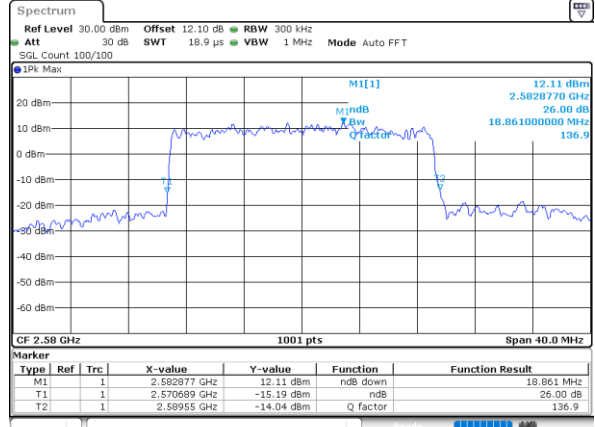

Highest Channel / 10MHz / 64QAM

Date: 4,SEP,2020 22:56:25

LTE Band 38

Lowest Channel / 15MHz / 64QAM

Date: 4,SEP,2020 22:56:49

Lowest Channel / 20MHz / 64QAM

Date: 4,SEP,2020 22:57:59

Middle Channel / 15MHz / 64QAM