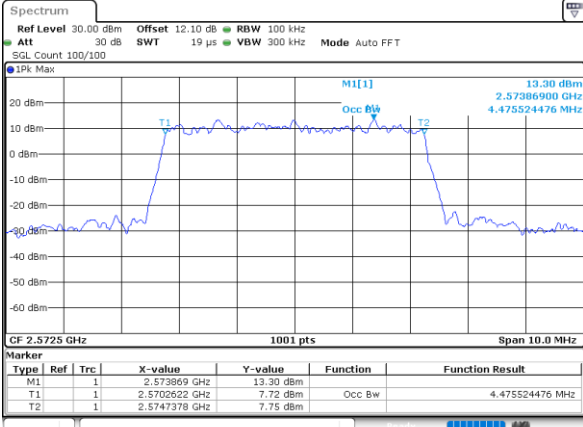

Highest Channel / 20MHz / QPSK

Date: 18_AUG.2020 02:26:18

Highest Channel / 20MHz / 16QAM

Date: 18_AUG.2020 02:26:30

LTE Band 38

Lowest Channel / 5MHz / 64QAM

Date: 4,SEP,2020 22:54:17

Lowest Channel / 10MHz / 64QAM

Date: 4,SEP,2020 22:55:27

Middle Channel / 5MHz / 64QAM

Date: 4,SEP,2020 22:54:41

Middle Channel / 10MHz / 64QAM

Date: 4,SEP,2020 22:55:51

Highest Channel / 5MHz / 64QAM

Date: 4,SEP,2020 22:55:03

Highest Channel / 10MHz / 64QAM