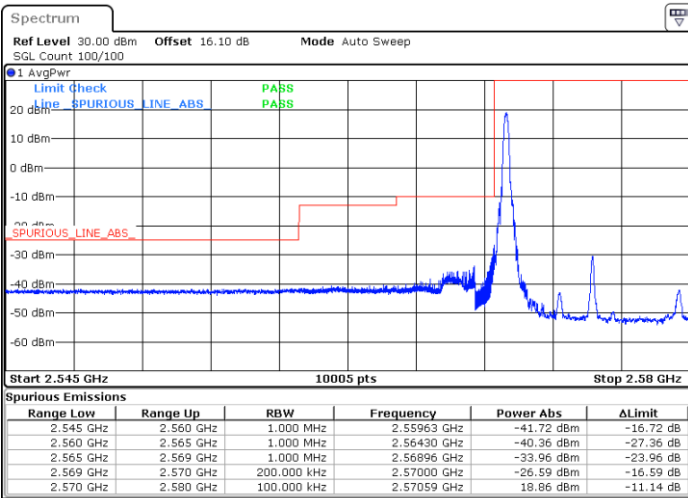

Date: 18.AUG.2020 01:25:21

Date: 18.AUG.2020 01:28:53

Lowest Band Edge / Full RB

Highest Band Edge / Full RB

Date: 18.AUG.2020 01:26:32

Date: 18.AUG.2020 01:27:43

LTE Band 38 / 10MHz / 16QAM

Lowest Band Edge / 1 RB

Date: 18.AUG.2020 01:25:56

Highest Band Edge / 1 RB

Date: 18.AUG.2020 01:29:28

Lowest Band Edge / Full RB

Date: 18.AUG.2020 01:27:07

Highest Band Edge / Full RB

Date: 18.AUG.2020 01:28:18

LTE Band 38 / 10MHz / 64QAM

Lowest Band Edge / 1 RB

Highest Band Edge / 1 RB

Date: 4.SEP.2020 23:10:19

Date: 4.SEP.2020 23:12:35

Lowest Band Edge / Full RB

Highest Band Edge / Full RB

Date: 4.SEP.2020 23:11:04

Date: 4.SEP.2020 23:48:40

LTE Band 38 / 15MHz / QPSK

Lowest Band Edge / 1 RB

Date: 18.AUG.2020 01:30:04

Highest Band Edge / 1 RB

Date: 18.AUG.2020 01:33:37

Lowest Band Edge / Full RB

Date: 18.AUG.2020 01:31:16

Highest Band Edge / Full RB