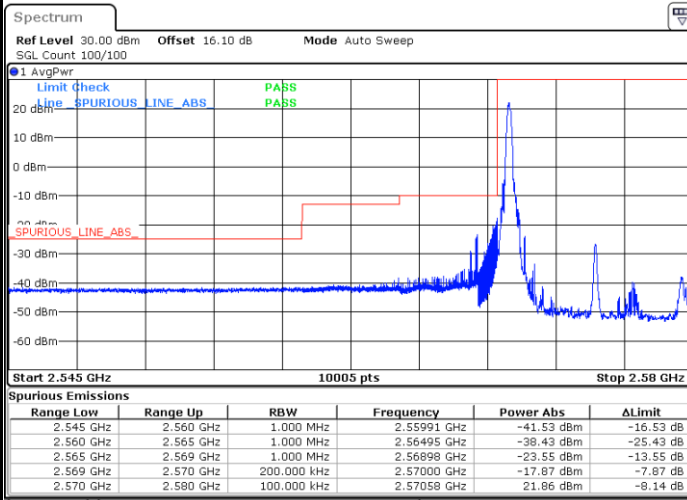

LTE Band 38 / 5MHz / 64QAM

Lowest Band Edge / 1RB

Highest Band Edge / 1 RB

Lowest Band Edge / Full RB

Highest Band Edge / Full RB

LTE Band 38 / 10MHz / QPSK

Lowest Band Edge / 1 RB

Highest Band Edge / 1 RB

Date: 18.AUG.2020 01:25:21

Date: 18.AUG.2020 01:28:53

Lowest Band Edge / Full RB

Highest Band Edge / Full RB

Date: 18.AUG.2020 01:26:32

Date: 18.AUG.2020 01:27:43

LTE Band 38 / 10MHz / 16QAM

Lowest Band Edge / 1 RB

Date: 18.AUG.2020 01:25:56

Highest Band Edge / 1 RB

Date: 18.AUG.2020 01:29:28

Lowest Band Edge / Full RB

Date: 18.AUG.2020 01:27:07

Highest Band Edge / Full RB

Date: 18.AUG.2020 01:28:18

LTE Band 38 / 10MHz / 64QAM

Lowest Band Edge / 1 RB

Highest Band Edge / 1 RB

Date: 4.SEP.2020 23:10:19

Date: 4.SEP.2020 23:12:35

Lowest Band Edge / Full RB

Highest Band Edge / Full RB

Date: 4.SEP.2020 23:11:04

Date: 4.SEP.2020 23:48:40