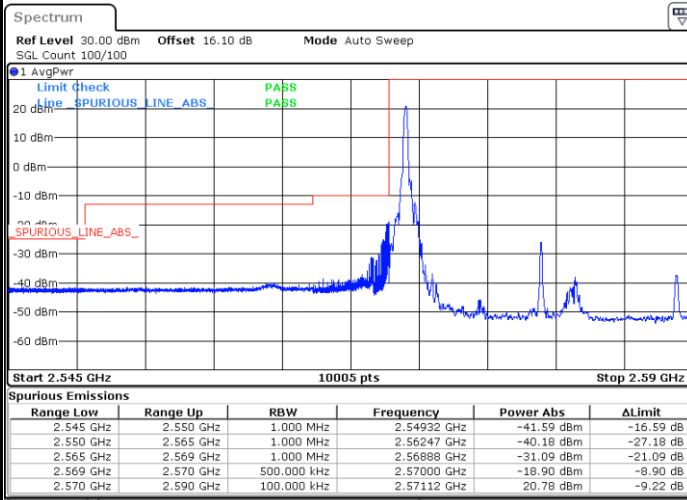

Highest Band Edge / Full RB

Date: 18.AUG.2020 01:33:01

LTE Band 38 / 15MHz / 64QAM

Lowest Band Edge / 1 RB

Date: 4.SEP.2020 23:13:21

Highest Band Edge / 1 RB

Date: 4.SEP.2020 23:15:36

Lowest Band Edge / Full RB

Date: 4.SEP.2020 23:14:06

Highest Band Edge / Full RB

Date: 4.SEP.2020 23:14:51

LTE Band 38 / 20MHz / QPSK

Lowest Band Edge / 1 RB

Date: 18.AUG.2020 01:34:48

Highest Band Edge / 1 RB

Date: 18.AUG.2020 01:38:20

Lowest Band Edge / Full RB

Date: 18.AUG.2020 01:35:59

Highest Band Edge / Full RB

Date: 18.AUG.2020 01:37:10

LTE Band 38 / 20MHz / 16QAM

Lowest Band Edge / 1 RB

Date: 18.AUG.2020 01:35:23

Highest Band Edge / 1 RB

Date: 18.AUG.2020 01:38:56

Lowest Band Edge / Full RB

Date: 18.AUG.2020 01:36:34

Highest Band Edge / Full RB

Date: 18.AUG.2020 01:37:45

LTE Band 38 / 20MHz / 64QAM

Lowest Band Edge / 1 RB

Date: 4.SEP.2020 23:16:22