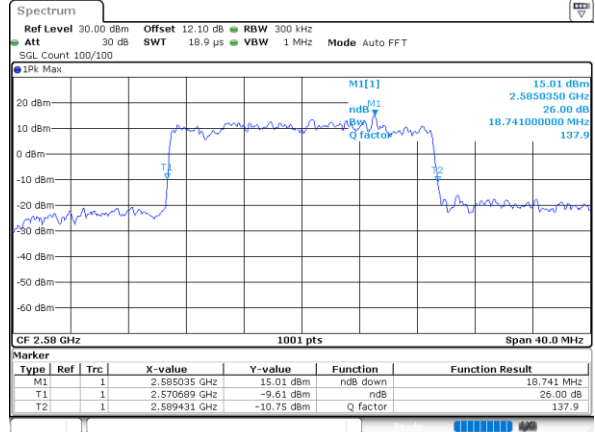

LTE Band 38

Lowest Channel / 20MHz / QPSK

Date: 18_AUG.2020 02:25:09

Lowest Channel / 20MHz / 16QAM

Date: 18_AUG.2020 02:25:121

Middle Channel / 20MHz / QPSK

Date: 18_AUG.2020 02:25:55

Middle Channel / 20MHz / 16QAM