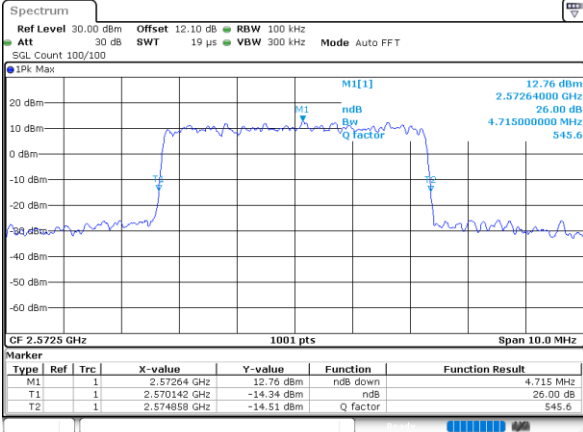

Date: 18_AUG.2020 02:26:106

Highest Channel / 20MHz / QPSK

Date: 18_AUG.2020 02:26:41

Highest Channel / 20MHz / 16QAM

Date: 18_AUG.2020 02:26:153

LTE Band 38

Lowest Channel / 5MHz / 64QAM

Date: 4,SEP,2020 22:54:29