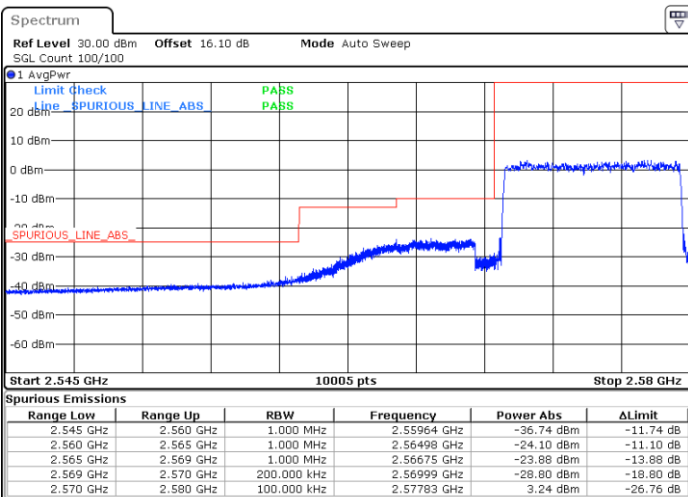

Date: 18.AUG.2020 01:25:56

Highest Band Edge / 1 RB

Date: 18.AUG.2020 01:29:28

Lowest Band Edge / Full RB

Date: 18.AUG.2020 01:27:07

Highest Band Edge / Full RB

Date: 18.AUG.2020 01:28:18

LTE Band 38 / 10MHz / 64QAM

Lowest Band Edge / 1 RB

Highest Band Edge / 1 RB

Date: 4.SEP.2020 23:10:19

Date: 4.SEP.2020 23:12:35

Lowest Band Edge / Full RB

Highest Band Edge / Full RB

Date: 4.SEP.2020 23:11:04

Date: 4.SEP.2020 23:48:40

LTE Band 38 / 15MHz / QPSK

Lowest Band Edge / 1 RB

Date: 18.AUG.2020 01:30:04

Highest Band Edge / 1 RB

Date: 18.AUG.2020 01:33:37

Lowest Band Edge / Full RB

Date: 18.AUG.2020 01:31:16

Highest Band Edge / Full RB

Date: 18.AUG.2020 01:32:26

LTE Band 38 / 15MHz / 16QAM

Lowest Band Edge / 1 RB

Date: 18.AUG.2020 01:30:40

Highest Band Edge / 1 RB

Date: 18.AUG.2020 01:34:12

Lowest Band Edge / Full RB

Date: 18.AUG.2020 01:31:51