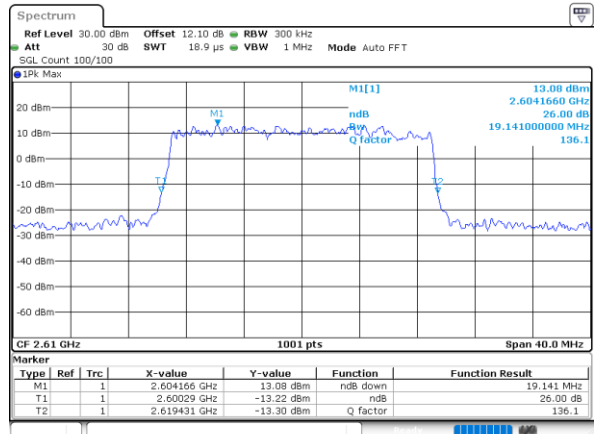

Highest Channel / 20MHz / 16QAM

Date: 18_AUG.2020 02:26:153