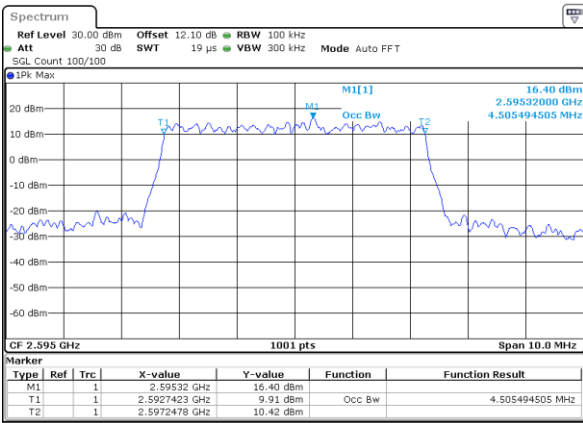

LTE Band 38 : 99%OBW(MHz)												
Mode	1.4MHz		3MHz		5MHz		10MHz		15MHz		20MHz	
BW	QPSK	16QAM	QPSK	16QAM	QPSK	16QAM	QPSK	16QAM	QPSK	16QAM	QPSK	16QAM
Mod.	QPSK	16QAM	QPSK	16QAM	QPSK	16QAM	QPSK	16QAM	QPSK	16QAM	QPSK	16QAM
Lowest CH	-	-	-	-	4.51	4.50	9.05	9.03	13.37	13.43	17.82	17.90
Middle CH	-	-	-	-	4.51	4.51	9.05	9.03	13.43	13.46	17.82	17.82
Highest CH	-	-	-	-	4.50	4.50	9.05	9.03	13.43	13.40	17.78	17.78
LTE Band 38 : 99%OBW(MHz)												
Mode	1.4MHz		3MHz		5MHz		10MHz		15MHz		20MHz	
BW	64QAM		64QAM		64QAM		64QAM		64QAM		64QAM	
Mod.	64QAM		64QAM		64QAM		64QAM		64QAM		64QAM	
Lowest CH	-	-	-	-	4.48	-	8.99	-	13.43	-	17.94	-
Middle CH	-	-	-	-	4.50	-	9.01	-	13.40	-	17.90	-
Highest CH	-	-	-	-	4.48	-	9.05	-	13.46	-	17.82	-

LTE Band 38

Lowest Channel / 5MHz / QPSK

Date: 18_AUG.2020 02:17:44

Lowest Channel / 5MHz / 16QAM

Date: 18_AUG.2020 02:17:56

Middle Channel / 5MHz / QPSK

Date: 18_AUG.2020 02:18:01

Middle Channel / 5MHz / 16QAM

Date: 18_AUG.2020 02:18:43

Highest Channel / 5MHz / QPSK

Date: 18_AUG.2020 02:19:17

Highest Channel / 5MHz / 16QAM

Date: 18_AUG.2020 02:19:29

LTE Band 38

Lowest Channel / 10MHz / QPSK

Date: 18_AUG.2020 02:20:04