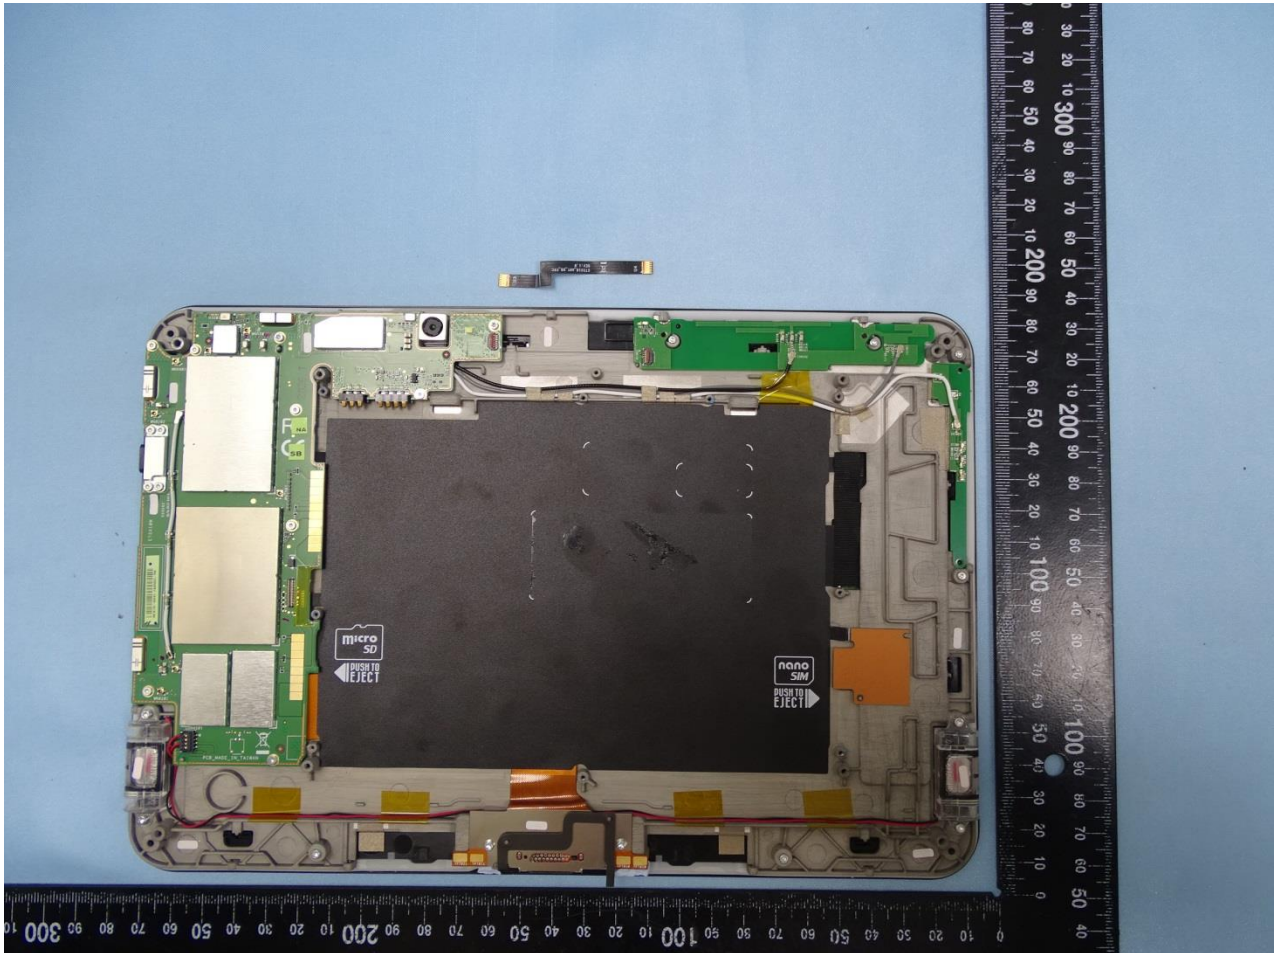

3. Internal Photograph of EUT

Brand Name: Zebra / Model Name: ET56DT

Brand Name: Zebra / Model Name: ET56DT

Brand Name: Zebra / Model Name: ET56DT

Brand Name: Zebra / Model Name: ET56DT

Brand Name: Zebra / Model Name: ET56DT

Brand Name: Zebra / Model Name: ET56DT

Brand Name: Zebra / Model Name: ET56DT

Brand Name: Zebra / Model Name: ET56DT

Brand Name: Zebra / Model Name: ET56DT

Brand Name: Zebra / Model Name: ET56DT

Brand Name: Zebra / Model Name: ET56DT