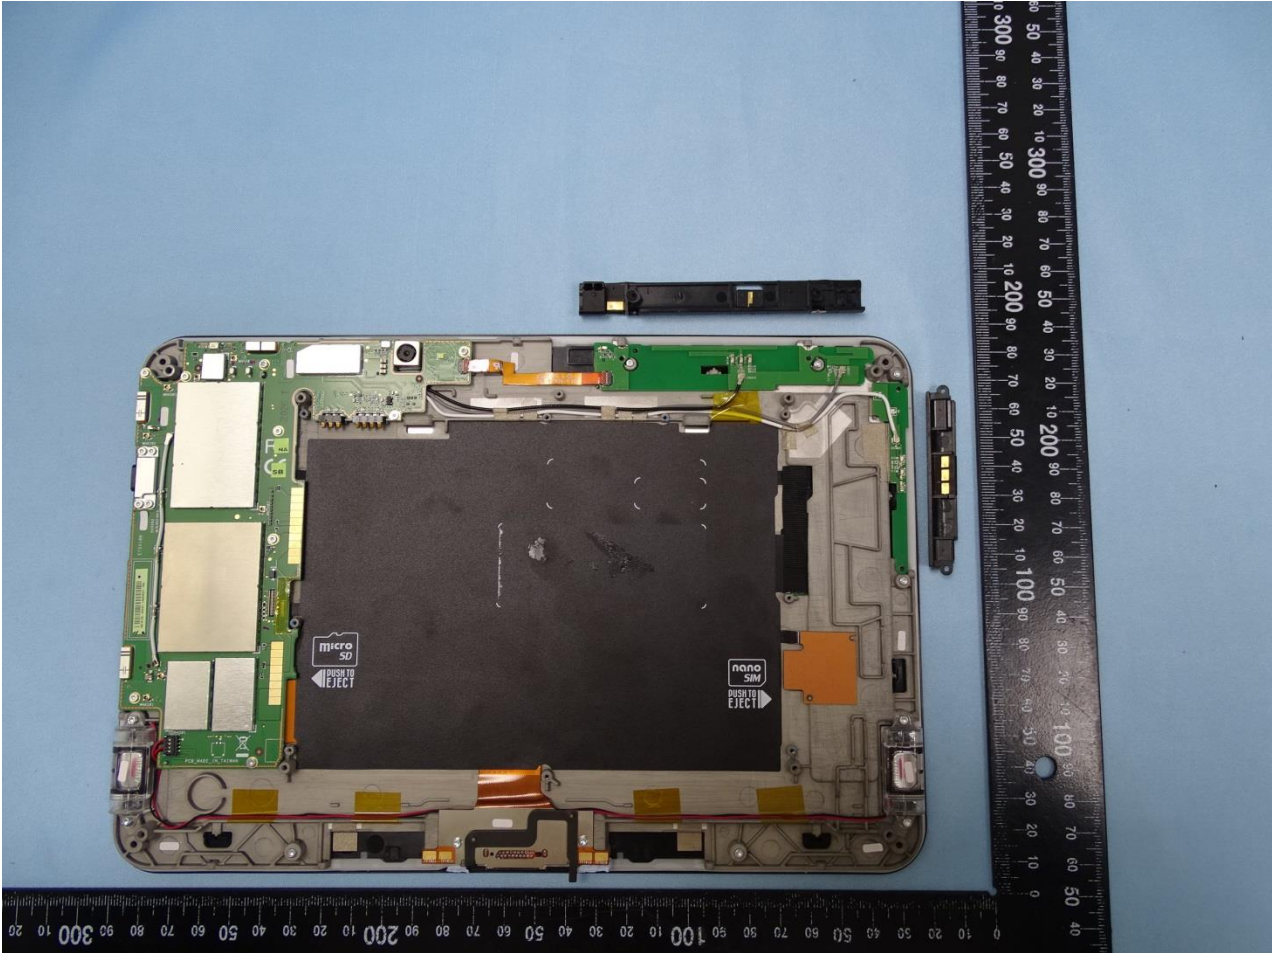

3. Internal Photograph of EUT

Brand Name: Zebra / Model Name: ET56DT

Brand Name: Zebra / Model Name: ET56DT

Brand Name: Zebra / Model Name: ET56DT

Brand Name: Zebra / Model Name: ET56DT

Brand Name: Zebra / Model Name: ET56DT

Brand Name: Zebra / Model Name: ET56DT

Brand Name: Zebra / Model Name: ET56DT

Brand Name: Zebra / Model Name: ET56DT

Brand Name: Zebra / Model Name: ET56DT

Brand Name: Zebra / Model Name: ET56DT

Brand Name: Zebra / Model Name: ET56DT