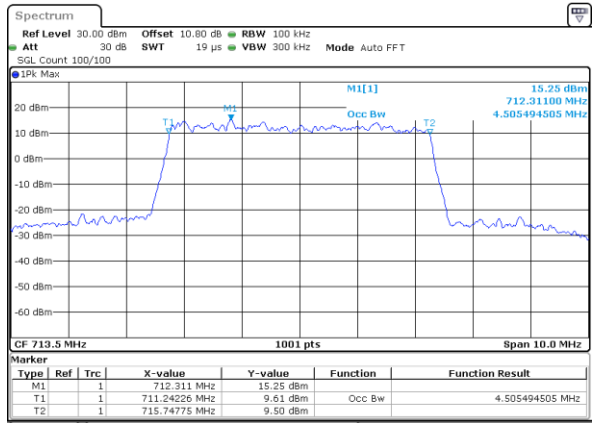

Highest Channel / 3MHz / 16QAM

Date: 6.AUG.2020 23:36:05

LTE Band 12

Lowest Channel / 5MHz / QPSK

Date: 6.AUG.2020 23:42:01

Lowest Channel / 5MHz / 16QAM

Date: 6.AUG.2020 23:42:13

Middle Channel / 5MHz / QPSK

Date: 6.AUG.2020 23:48:19

Middle Channel / 5MHz / 16QAM

Date: 6.AUG.2020 23:48:08

Highest Channel / 5MHz / QPSK

Date: 6.AUG.2020 23:50:12

Highest Channel / 5MHz / 16QAM

Date: 6.AUG.2020 23:50:24

LTE Band 12