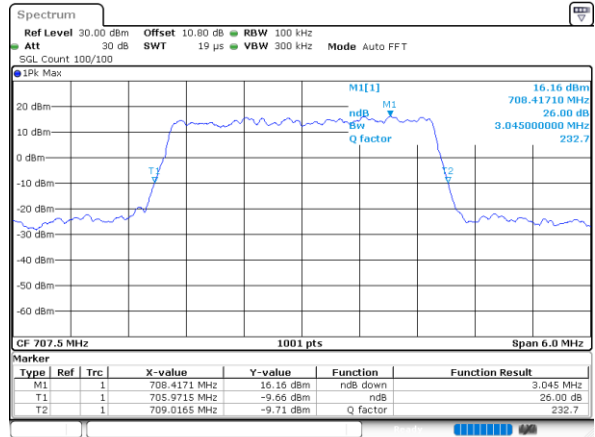

Middle Channel / 3MHz / 16QAM

Date: 6.AUG.2020 23:34:22