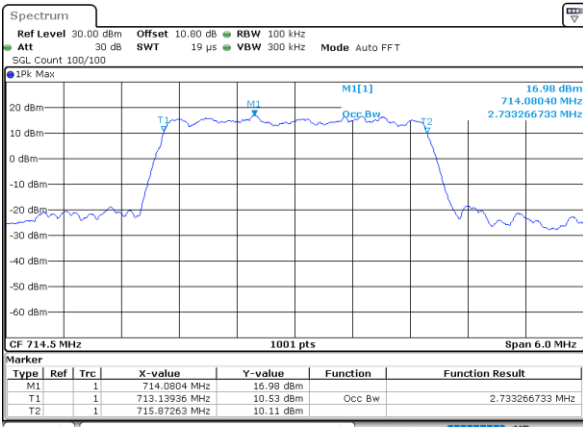

Highest Channel / 3MHz / QPSK

Date: 6.AUG.2020 23:35:53