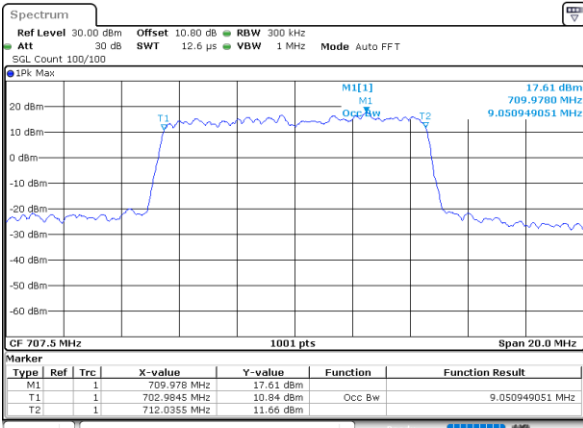

Lowest Channel / 10MHz / QPSK

Date: 6.AUG.2020 23:56:20

Lowest Channel / 10MHz / 16QAM

Date: 6.AUG.2020 23:56:31

Middle Channel / 10MHz / QPSK

Date: 7.AUG.2020 00:02:38

Middle Channel / 10MHz / 16QAM

Date: 7.AUG.2020 00:02:27

Highest Channel / 10MHz / QPSK

Date: 7.AUG.2020 00:04:31

Highest Channel / 10MHz / 16QAM

Date: 7.AUG.2020 00:04:43

LTE Band 12

Lowest Channel / 1.4MHz / 64QAM

Date: 3,SEP,2020 21:59:49

Lowest Channel / 3MHz / 64QAM