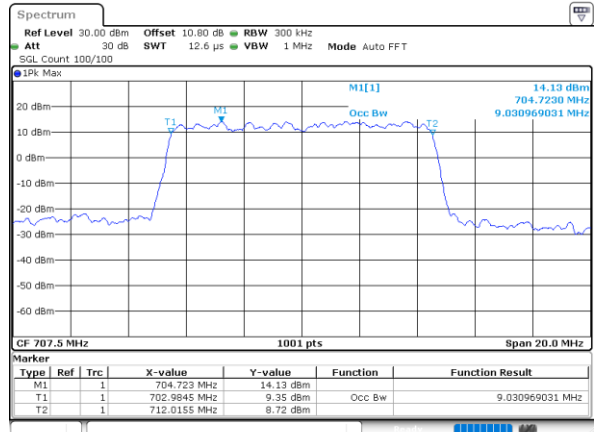

Date: 3,SEP,2020 21:33:24

LTE Band 12

Lowest Channel / 5MHz / 64QAM

Date: 3,SEP,2020 21:35:38

Lowest Channel / 10MHz / 64QAM

Date: 3,SEP,2020 21:41:13

Middle Channel / 5MHz / 64QAM

Date: 3,SEP,2020 21:37:52

Middle Channel / 10MHz / 64QAM

Date: 3,SEP,2020 21:43:28

Highest Channel / 5MHz / 64QAM

Date: 3,SEP,2020 21:38:59

Highest Channel / 10MHz / 64QAM

Date: 3,SEP,2020 21:44:35