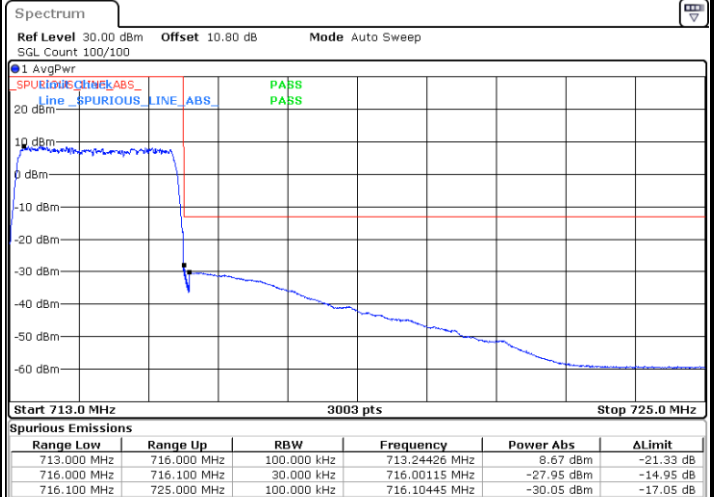

Date: 3.SEP.2020 22:00:33

Highest Band Edge / Full RB

Date: 3.SEP.2020 22:03:54

LTE Band 12 / 3MHz / QPSK

Lowest Band Edge / 1RB

Date: 6.AUG.2020 23:32:16

Highest Band Edge / 1 RB

Date: 6.AUG.2020 23:40:28

Lowest Band Edge / Full RB

Date: 6.AUG.2020 23:29:16

Highest Band Edge / Full RB

Date: 6.AUG.2020 23:37:28

LTE Band 12 / 3MHz / 16QAM

Lowest Band Edge / 1 RB

Date: 6.AUG.2020 23:31:16

Highest Band Edge / 1 RB

Date: 6.AUG.2020 23:39:28

Lowest Band Edge / Full RB

Date: 6.AUG.2020 23:30:16

Highest Band Edge / Full RB

Date: 6.AUG.2020 23:38:28

LTE Band 12 / 3MHz / 64QAM

Lowest Band Edge / 1 RB

Date: 3.SEP.2020 21:31:20

Highest Band Edge / 1 RB

Date: 3.SEP.2020 21:34:41

Lowest Band Edge / Full RB

Date: 3.SEP.2020 21:30:48

Highest Band Edge / Full RB

Date: 3.SEP.2020 21:34:08

LTE Band 12 / 5MHz / QPSK

Lowest Band Edge / 1 RB