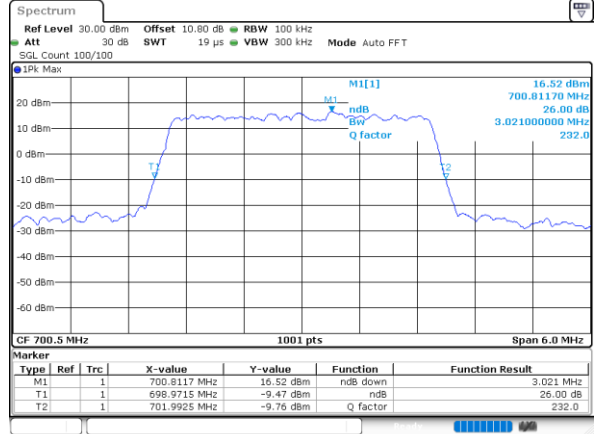

Lowest Channel / 3MHz / 16QAM

Date: 6.AUG.2020 23:28:05