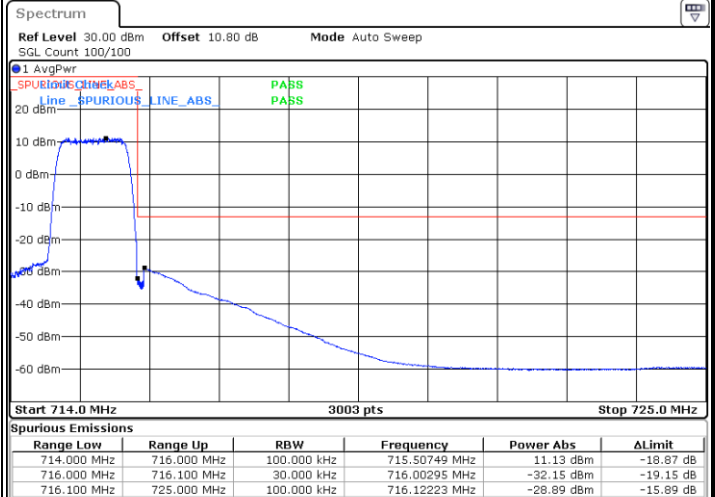

# Conducted Band Edge

LTE Band 12 / 1.4MHz / 16QAM

Lowest Band Edge / 1 RB

Date: 6.AUG.2020 23:16:58

Highest Band Edge / 1 RB

Date: 6.AUG.2020 23:25:08

Lowest Band Edge / Full RB

Date: 6.AUG.2020 23:15:58

Highest Band Edge / Full RB

Date: 6.AUG.2020 23:24:08

LTE Band 12 / 1.4MHz / 64QAM

Lowest Band Edge / 1 RB

Date: 3.SEP.2020 22:01:06

Highest Band Edge / 1 RB

Date: 3.SEP.2020 22:04:26

Lowest Band Edge / Full RB

Date: 3.SEP.2020 22:00:33

Highest Band Edge / Full RB

Date: 3.SEP.2020 22:03:54

LTE Band 12 / 3MHz / QPSK

Lowest Band Edge / 1RB

Date: 6.AUG.2020 23:32:16

Highest Band Edge / 1 RB

Date: 6.AUG.2020 23:40:28

Lowest Band Edge / Full RB

Date: 6.AUG.2020 23:29:16

Highest Band Edge / Full RB

Date: 6.AUG.2020 23:37:28

LTE Band 12 / 3MHz / 16QAM

Lowest Band Edge / 1 RB

Date: 6.AUG.2020 23:31:16

Highest Band Edge / 1 RB