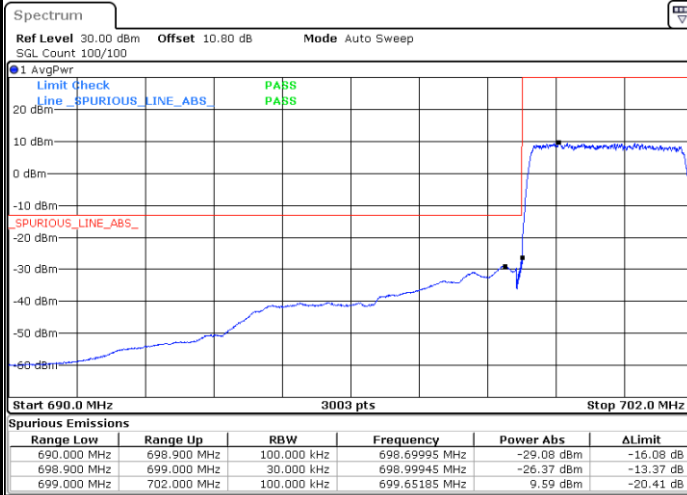

Highest Band Edge / Full RB

Date: 6.AUG.2020 23:24:08

LTE Band 12 / 1.4MHz / 64QAM

Lowest Band Edge / 1 RB

Date: 3.SEP.2020 22:01:06

Highest Band Edge / 1 RB

Date: 3.SEP.2020 22:04:26

Lowest Band Edge / Full RB

Date: 3.SEP.2020 22:00:33

Highest Band Edge / Full RB

Date: 3.SEP.2020 22:03:54

LTE Band 12 / 3MHz / QPSK

Lowest Band Edge / 1RB

Date: 6.AUG.2020 23:32:16

Highest Band Edge / 1 RB

Date: 6.AUG.2020 23:40:28

Lowest Band Edge / Full RB

Date: 6.AUG.2020 23:29:16

Highest Band Edge / Full RB

Date: 6.AUG.2020 23:37:28

LTE Band 12 / 3MHz / 16QAM

Lowest Band Edge / 1 RB

Date: 6.AUG.2020 23:31:16

Highest Band Edge / 1 RB

Date: 6.AUG.2020 23:39:28

Lowest Band Edge / Full RB

Date: 6.AUG.2020 23:30:16

Highest Band Edge / Full RB

Date: 6.AUG.2020 23:38:28

LTE Band 12 / 3MHz / 64QAM

Lowest Band Edge / 1 RB

Date: 3.SEP.2020 21:31:20