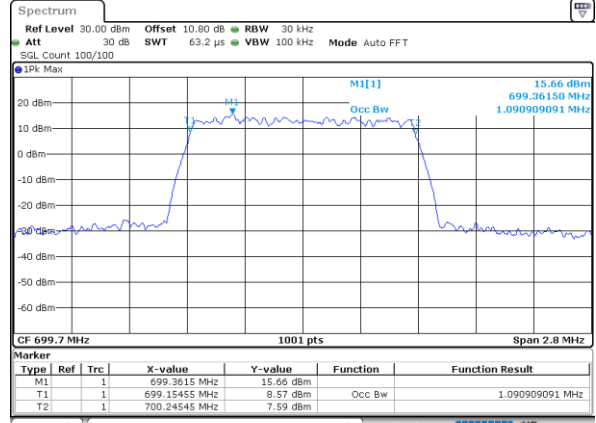

Lowest Channel / 1.4MHz / 16QAM

Date: 6.AUG.2020 23:13:34