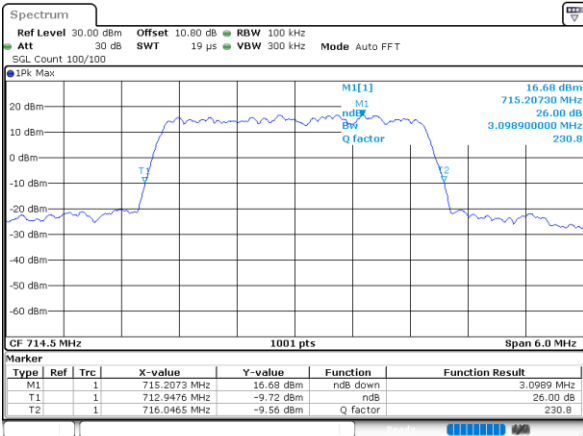

Highest Channel / 3MHz / QPSK

Date: 6.AUG.2020 23:36:28