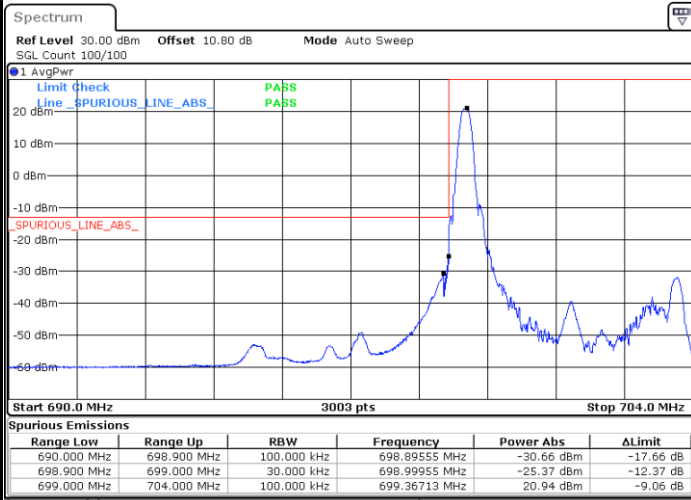

Date: 6.AUG.2020 23:39:28

Lowest Band Edge / Full RB

Date: 6.AUG.2020 23:30:16

Highest Band Edge / Full RB

Date: 6.AUG.2020 23:38:28

LTE Band 12 / 3MHz / 64QAM

Lowest Band Edge / 1 RB

Date: 3.SEP.2020 21:31:20

Highest Band Edge / 1 RB

Date: 3.SEP.2020 21:34:41

Lowest Band Edge / Full RB

Date: 3.SEP.2020 21:30:48

Highest Band Edge / Full RB

Date: 3.SEP.2020 21:34:08

LTE Band 12 / 5MHz / QPSK

Lowest Band Edge / 1 RB

Date: 6.AUG.2020 23:46:36

Highest Band Edge / 1 RB

Date: 6.AUG.2020 23:53:47

Lowest Band Edge / Full RB

Date: 6.AUG.2020 23:43:36

Highest Band Edge / Full RB

Date: 6.AUG.2020 23:51:47

LTE Band 12 / 5MHz / 16QAM

Lowest Band Edge / 1RB

Date: 6.AUG.2020 23:45:36

Highest Band Edge / 1 RB

Date: 6.AUG.2020 23:54:47

Lowest Band Edge / Full RB

Date: 6.AUG.2020 23:44:36

Highest Band Edge / Full RB

Date: 6.AUG.2020 23:52:47