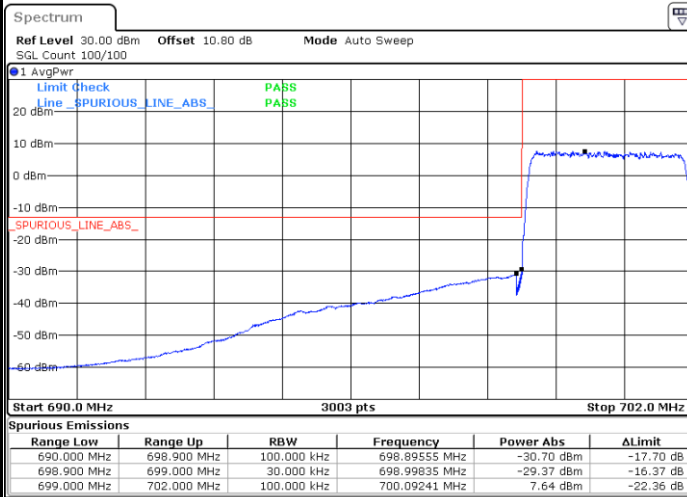

Lowest Band Edge / Full RB

Date: 6.AUG.2020 23:29:16

Highest Band Edge / Full RB

Date: 6.AUG.2020 23:37:28

LTE Band 12 / 3MHz / 16QAM

Lowest Band Edge / 1 RB

Date: 6.AUG.2020 23:31:16

Highest Band Edge / 1 RB

Date: 6.AUG.2020 23:39:28

Lowest Band Edge / Full RB

Date: 6.AUG.2020 23:30:16

Highest Band Edge / Full RB

Date: 6.AUG.2020 23:38:28

LTE Band 12 / 3MHz / 64QAM

Lowest Band Edge / 1 RB

Date: 3.SEP.2020 21:31:20

Highest Band Edge / 1 RB

Date: 3.SEP.2020 21:34:41

Lowest Band Edge / Full RB

Date: 3.SEP.2020 21:30:48

Highest Band Edge / Full RB

Date: 3.SEP.2020 21:34:08

LTE Band 12 / 5MHz / QPSK

Lowest Band Edge / 1 RB

Date: 6.AUG.2020 23:46:36

Highest Band Edge / 1 RB

Date: 6.AUG.2020 23:53:47

Lowest Band Edge / Full RB

Date: 6.AUG.2020 23:43:36

Highest Band Edge / Full RB

Date: 6.AUG.2020 23:51:47

LTE Band 12 / 5MHz / 16QAM