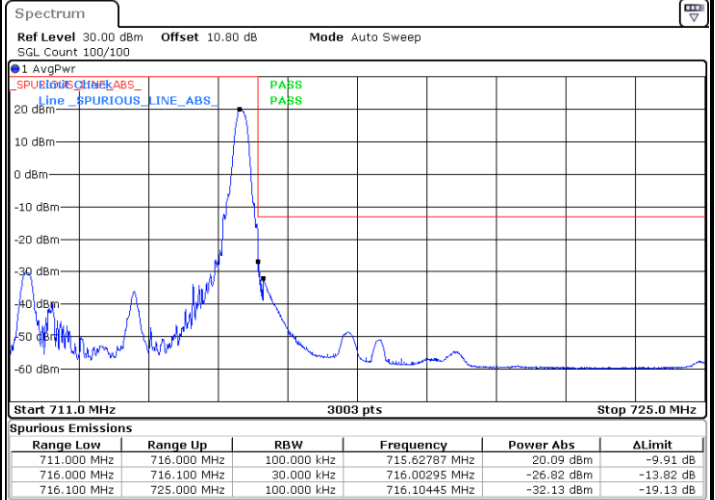

Highest Band Edge / 1 RB

Date: 3.SEP.2020 21:34:41

Lowest Band Edge / Full RB

Date: 3.SEP.2020 21:30:48

Highest Band Edge / Full RB

Date: 3.SEP.2020 21:34:08

LTE Band 12 / 5MHz / QPSK

Lowest Band Edge / 1 RB

Date: 6.AUG.2020 23:46:36

Highest Band Edge / 1 RB

Date: 6.AUG.2020 23:53:47

Lowest Band Edge / Full RB

Date: 6.AUG.2020 23:43:36

Highest Band Edge / Full RB

Date: 6.AUG.2020 23:51:47

LTE Band 12 / 5MHz / 16QAM

Lowest Band Edge / 1RB

Date: 6.AUG.2020 23:45:36

Highest Band Edge / 1 RB

Date: 6.AUG.2020 23:54:47

Lowest Band Edge / Full RB

Date: 6.AUG.2020 23:44:36

Highest Band Edge / Full RB

Date: 6.AUG.2020 23:52:47

LTE Band 12 / 5MHz / 64QAM

Lowest Band Edge / 1RB

Date: 3.SEP.2020 21:36:55

Highest Band Edge / 1 RB

Date: 3.SEP.2020 21:40:16

Lowest Band Edge / Full RB

Date: 3.SEP.2020 21:36:23

Highest Band Edge / Full RB