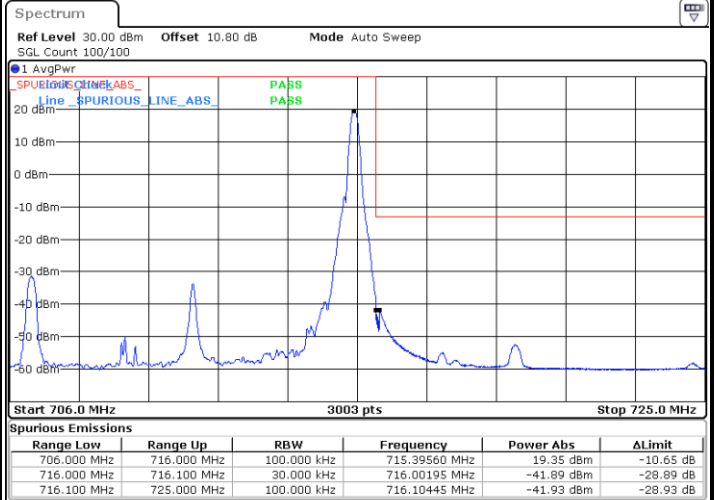

Date: 3.SEP.2020 21:39:43

LTE Band 12 / 10MHz / QPSK

Lowest Band Edge / 1 RB

Date: 7.AUG.2020 00:00:55

Highest Band Edge / 1 RB

Date: 7.AUG.2020 00:09:07

Lowest Band Edge / Full RB

Date: 6.AUG.2020 23:57:55

Highest Band Edge / Full RB

Date: 7.AUG.2020 00:06:06

LTE Band 12 / 10MHz / 16QAM

Lowest Band Edge / 1 RB

Date: 6.AUG.2020 23:59:55

Highest Band Edge / 1 RB

Date: 7.AUG.2020 00:08:07

Lowest Band Edge / Full RB

Date: 6.AUG.2020 23:58:54

Highest Band Edge / Full RB

Date: 7.AUG.2020 00:07:07

LTE Band 12 / 10MHz / 64QAM

Lowest Band Edge / 1 RB

Date: 3.SEP.2020 21:42:31

Highest Band Edge / 1 RB

Date: 3.SEP.2020 21:45:53

Lowest Band Edge / Full RB

Date: 3.SEP.2020 21:41:58

Highest Band Edge / Full RB

Date: 3.SEP.2020 21:45:19