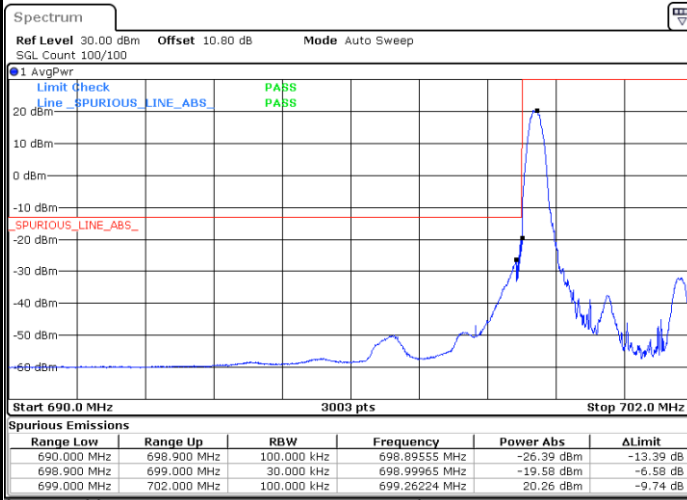

Date: 3.SEP.2020 22:00:33

Highest Band Edge / Full RB

Date: 3.SEP.2020 22:03:54

LTE Band 12 / 3MHz / QPSK

Lowest Band Edge / 1RB

Date: 6.AUG.2020 23:32:16

Highest Band Edge / 1 RB

Date: 6.AUG.2020 23:40:28

Lowest Band Edge / Full RB

Date: 6.AUG.2020 23:29:16

Highest Band Edge / Full RB

Date: 6.AUG.2020 23:37:28

LTE Band 12 / 3MHz / 16QAM

Lowest Band Edge / 1 RB

Date: 6.AUG.2020 23:31:16

Highest Band Edge / 1 RB

Date: 6.AUG.2020 23:39:28

Lowest Band Edge / Full RB

Date: 6.AUG.2020 23:30:16

Highest Band Edge / Full RB

Date: 6.AUG.2020 23:38:28

LTE Band 12 / 3MHz / 64QAM

Lowest Band Edge / 1 RB

Date: 3.SEP.2020 21:31:20

Highest Band Edge / 1 RB

Date: 3.SEP.2020 21:34:41

Lowest Band Edge / Full RB

Date: 3.SEP.2020 21:30:48

Highest Band Edge / Full RB

Date: 3.SEP.2020 21:34:08

LTE Band 12 / 5MHz / QPSK

Lowest Band Edge / 1 RB