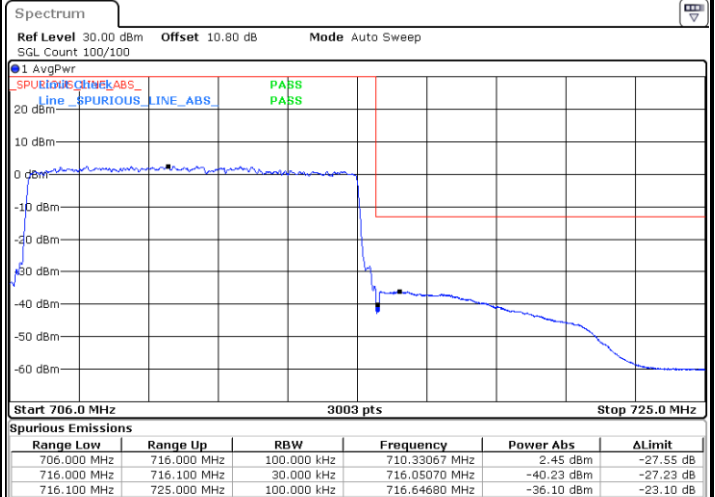

Date: 3.SEP.2020 21:39:43

LTE Band 12 / 10MHz / QPSK

Lowest Band Edge / 1 RB

Date: 7.AUG.2020 00:00:55

Highest Band Edge / 1 RB

Date: 7.AUG.2020 00:09:07

Lowest Band Edge / Full RB

Date: 6.AUG.2020 23:57:55

Highest Band Edge / Full RB

Date: 7.AUG.2020 00:06:06

LTE Band 12 / 10MHz / 16QAM

Lowest Band Edge / 1 RB

Date: 6.AUG.2020 23:59:55

Highest Band Edge / 1 RB

Date: 7.AUG.2020 00:08:07

Lowest Band Edge / Full RB

Date: 6.AUG.2020 23:58:54

Highest Band Edge / Full RB

Date: 7.AUG.2020 00:07:07

LTE Band 12 / 10MHz / 64QAM

Lowest Band Edge / 1 RB

Date: 3.SEP.2020 21:42:31

Highest Band Edge / 1 RB

Date: 3.SEP.2020 21:45:53

Lowest Band Edge / Full RB

Date: 3.SEP.2020 21:41:58

Highest Band Edge / Full RB

Date: 3.SEP.2020 21:45:19