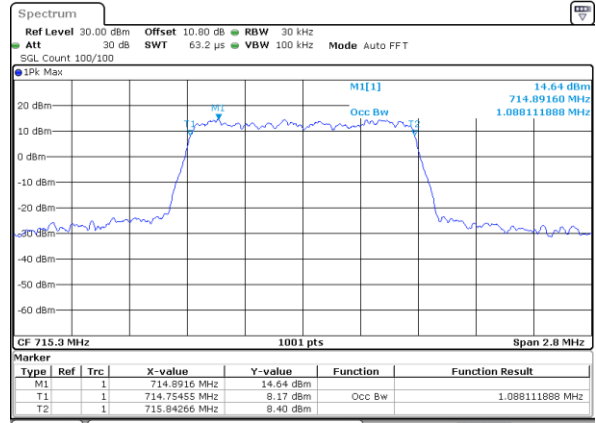

Middle Channel / 10MHz / 64QAM

Date: 3,SEP,2020 21:43:39

Highest Channel / 5MHz / 64QAM

Date: 3,SEP,2020 21:13:11

Highest Channel / 10MHz / 64QAM

Date: 3,SEP,2020 21:44:47

**Occupied Bandwidth**

Mode	LTE Band 12 : 99%OBW(MHz)											
BW	1.4MHz		3MHz		5MHz		10MHz		15MHz		20MHz	
Mod.	QPSK	16QAM	QPSK	16QAM	QPSK	16QAM	QPSK	16QAM	QPSK	16QAM	QPSK	16QAM
Lowest CH	1.09	1.09	2.72	2.72	4.51	4.52	9.03	9.05	-	-	-	-
Middle CH	1.09	1.09	2.72	2.72	4.48	4.48	9.05	9.01	-	-	-	-
Highest CH	1.09	1.09	2.73	2.71	4.51	4.51	8.97	9.01	-	-	-	-
Mode	LTE Band 12 : 99%OBW(MHz)											
BW	1.4MHz		3MHz		5MHz		10MHz		15MHz		20MHz	
Mod.	64QAM		64QAM		64QAM		64QAM		64QAM		64QAM	
Lowest CH	1.09	-	2.73	-	4.51	-	9.09	-	-	-	-	-
Middle CH	1.09	-	2.73	-	4.51	-	9.03	-	-	-	-	-
Highest CH	1.09	-	2.73	-	4.50	-	9.01	-	-	-	-	-

LTE Band 12

Lowest Channel / 1.4MHz / QPSK

Date: 6.AUG.2020 23:13:23

Lowest Channel / 1.4MHz / 16QAM

Date: 6.AUG.2020 23:13:34

Middle Channel / 1.4MHz / QPSK

Date: 6.AUG.2020 23:19:41

Middle Channel / 1.4MHz / 16QAM

Date: 6.AUG.2020 23:19:29

Highest Channel / 1.4MHz / QPSK

Date: 6.AUG.2020 23:21:34

Highest Channel / 1.4MHz / 16QAM

Date: 6.AUG.2020 23:21:45

LTE Band 12

Lowest Channel / 3MHz / QPSK

Date: 6.AUG.2020 23:27:41