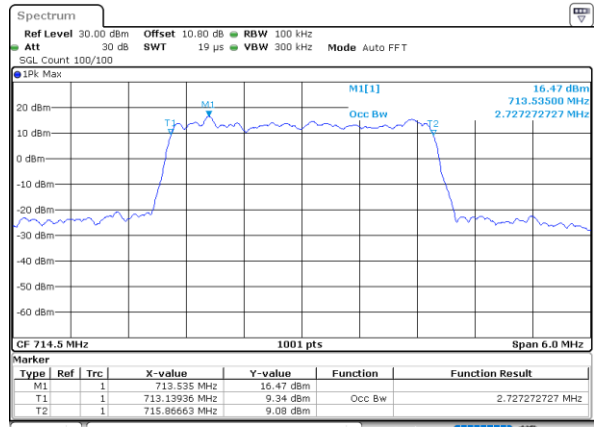

Highest Channel / 10MHz / QPSK

Date: 7.AUG.2020 00:04:31

Highest Channel / 10MHz / 16QAM

Date: 7.AUG.2020 00:04:43

LTE Band 12

Lowest Channel / 1.4MHz / 64QAM

Date: 3,SEP,2020 21:59:49

Lowest Channel / 3MHz / 64QAM

Date: 3,SEP,2020 21:29:59

Middle Channel / 1.4MHz / 64QAM

Date: 3,SEP,2020 22:10:10

Middle Channel / 3MHz / 64QAM

Date: 3,SEP,2020 21:32:17

Highest Channel / 1.4MHz / 64QAM

Date: 3,SEP,2020 22:10:11

Highest Channel / 3MHz / 64QAM

Date: 3,SEP,2020 21:33:24

LTE Band 12

Lowest Channel / 5MHz / 64QAM

Date: 3,SEP,2020 21:35:38

Lowest Channel / 10MHz / 64QAM

Date: 3,SEP,2020 21:41:13

Middle Channel / 5MHz / 64QAM

Date: 3,SEP,2020 21:37:52