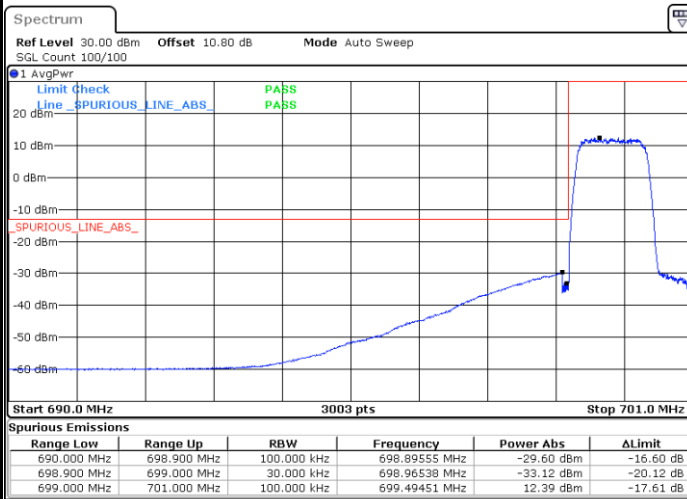

Middle Channel / 10MHz / 64QAM

Date: 3,SEP,2020 21:43:28

Highest Channel / 5MHz / 64QAM

Date: 3,SEP,2020 21:38:59

Highest Channel / 10MHz / 64QAM

Date: 3,SEP,2020 21:44:35

# Conducted Band Edge

LTE Band 12 / 1.4MHz / 16QAM

Lowest Band Edge / 1 RB

Date: 6.AUG.2020 23:16:58

Highest Band Edge / 1 RB

Date: 6.AUG.2020 23:25:08

Lowest Band Edge / Full RB

Date: 6.AUG.2020 23:15:58

Highest Band Edge / Full RB

Date: 6.AUG.2020 23:24:08

LTE Band 12 / 1.4MHz / 64QAM

Lowest Band Edge / 1 RB

Date: 3.SEP.2020 22:01:06

Highest Band Edge / 1 RB

Date: 3.SEP.2020 22:04:26

Lowest Band Edge / Full RB

Date: 3.SEP.2020 22:00:33

Highest Band Edge / Full RB

Date: 3.SEP.2020 22:03:54

LTE Band 12 / 3MHz / QPSK

Lowest Band Edge / 1RB

Date: 6.AUG.2020 23:32:16

Highest Band Edge / 1 RB

Date: 6.AUG.2020 23:40:28