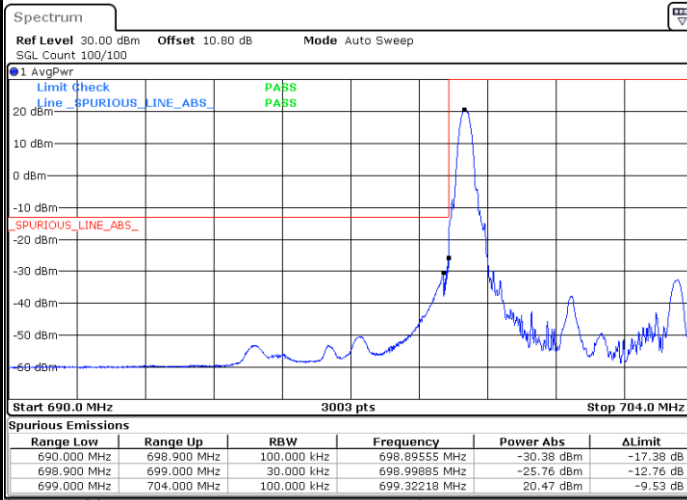

Highest Band Edge / 1 RB

Date: 3.SEP.2020 21:34:41

Lowest Band Edge / Full RB

Date: 3.SEP.2020 21:30:48

Highest Band Edge / Full RB

Date: 3.SEP.2020 21:34:08

LTE Band 12 / 5MHz / QPSK

Lowest Band Edge / 1 RB

Date: 6.AUG.2020 23:46:36

Highest Band Edge / 1 RB

Date: 6.AUG.2020 23:53:47

Lowest Band Edge / Full RB

Date: 6.AUG.2020 23:43:36

Highest Band Edge / Full RB

Date: 6.AUG.2020 23:51:47

LTE Band 12 / 5MHz / 16QAM

Lowest Band Edge / 1RB

Date: 6.AUG.2020 23:45:36

Highest Band Edge / 1 RB

Date: 6.AUG.2020 23:54:47

Lowest Band Edge / Full RB

Date: 6.AUG.2020 23:44:36

Highest Band Edge / Full RB

Date: 6.AUG.2020 23:52:47

LTE Band 12 / 5MHz / 64QAM

Lowest Band Edge / 1RB

Date: 3.SEP.2020 21:36:55

Highest Band Edge / 1 RB

Date: 3.SEP.2020 21:40:16

Lowest Band Edge / Full RB

Date: 3.SEP.2020 21:36:23

Highest Band Edge / Full RB