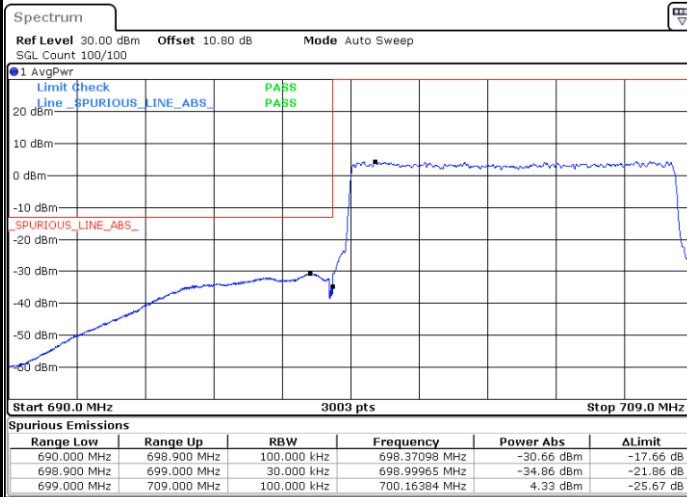

LTE Band 12 / 5MHz / 64QAM

Lowest Band Edge / 1RB

Date: 3.SEP.2020 21:36:55

Highest Band Edge / 1 RB

Date: 3.SEP.2020 21:40:16

Lowest Band Edge / Full RB

Date: 3.SEP.2020 21:36:23

Highest Band Edge / Full RB

Date: 3.SEP.2020 21:39:43

LTE Band 12 / 10MHz / QPSK

Lowest Band Edge / 1 RB

Date: 7.AUG.2020 00:00:55

Highest Band Edge / 1 RB

Date: 7.AUG.2020 00:09:07

Lowest Band Edge / Full RB

Date: 6.AUG.2020 23:57:55

Highest Band Edge / Full RB

Date: 7.AUG.2020 00:06:06

LTE Band 12 / 10MHz / 16QAM

Lowest Band Edge / 1 RB

Date: 6.AUG.2020 23:59:55

Highest Band Edge / 1 RB

Date: 7.AUG.2020 00:08:07

Lowest Band Edge / Full RB

Date: 6.AUG.2020 23:58:54

Highest Band Edge / Full RB

Date: 7.AUG.2020 00:07:07

LTE Band 12 / 10MHz / 64QAM

Lowest Band Edge / 1 RB

Date: 3.SEP.2020 21:42:31

Highest Band Edge / 1 RB

Date: 3.SEP.2020 21:45:53