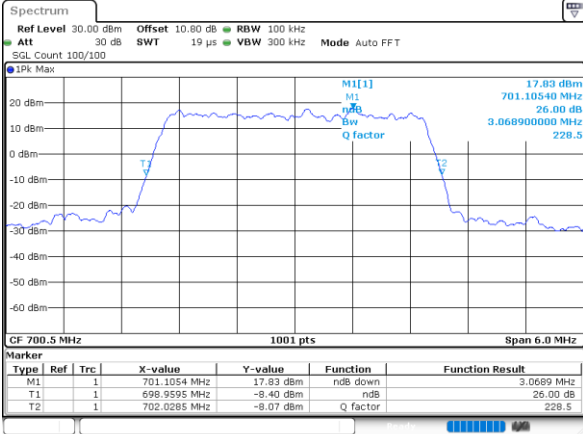

Date: 6.AUG.2020 23:20:03

Highest Channel / 1.4MHz / QPSK

Date: 6.AUG.2020 23:22:09

Highest Channel / 1.4MHz / 16QAM

Date: 6.AUG.2020 23:21:57

LTE Band 12

Lowest Channel / 3MHz / QPSK

Date: 6.AUG.2020 23:28:16