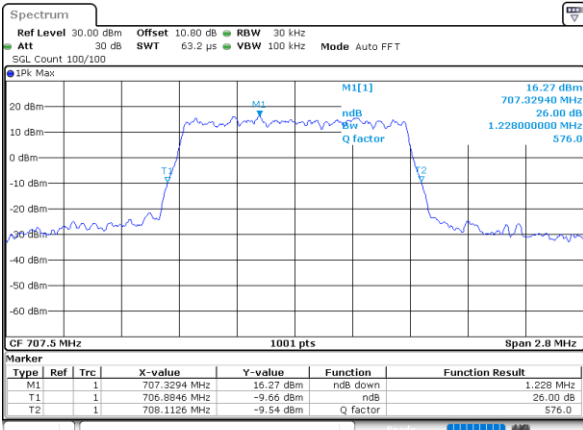

LTE Band 12

Lowest Channel / 1.4MHz / QPSK

Date: 6.AUG.2020 23:13:58

Lowest Channel / 1.4MHz / 16QAM

Date: 6.AUG.2020 23:13:46

Middle Channel / 1.4MHz / QPSK

Date: 6.AUG.2020 23:19:52

Middle Channel / 1.4MHz / 16QAM