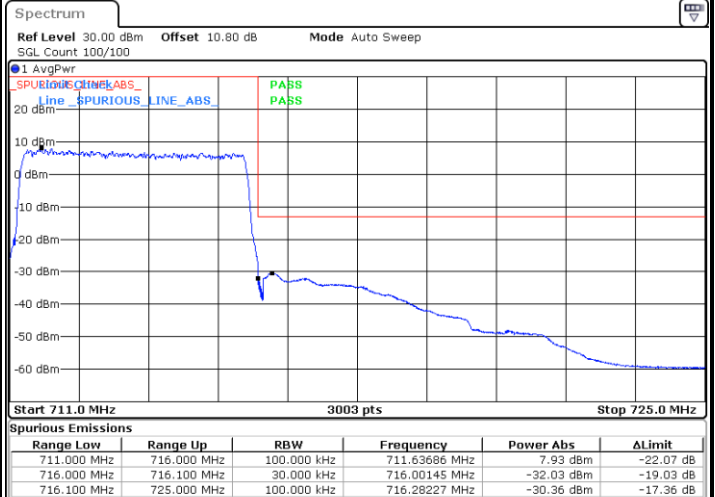

Highest Band Edge / 1 RB

Date: 3.SEP.2020 21:34:41

Lowest Band Edge / Full RB

Date: 3.SEP.2020 21:30:48

Highest Band Edge / Full RB

Date: 3.SEP.2020 21:34:08

LTE Band 12 / 5MHz / QPSK

Lowest Band Edge / 1 RB

Date: 6.AUG.2020 23:46:36

Highest Band Edge / 1 RB

Date: 6.AUG.2020 23:53:47

Lowest Band Edge / Full RB

Date: 6.AUG.2020 23:43:36

Highest Band Edge / Full RB

Date: 6.AUG.2020 23:51:47

LTE Band 12 / 5MHz / 16QAM

Lowest Band Edge / 1RB

Date: 6.AUG.2020 23:45:36

Highest Band Edge / 1 RB

Date: 6.AUG.2020 23:54:47

Lowest Band Edge / Full RB

Date: 6.AUG.2020 23:44:36

Highest Band Edge / Full RB

Date: 6.AUG.2020 23:52:47

LTE Band 12 / 5MHz / 64QAM

Lowest Band Edge / 1RB

Date: 3.SEP.2020 21:36:55

Highest Band Edge / 1 RB

Date: 3.SEP.2020 21:40:16

Lowest Band Edge / Full RB

Date: 3.SEP.2020 21:36:23

Highest Band Edge / Full RB