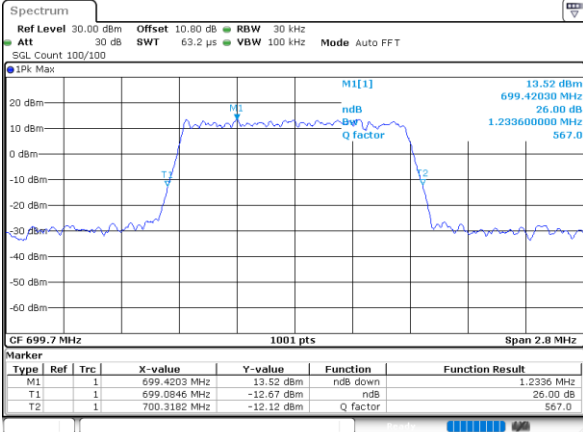

Highest Channel / 10MHz / QPSK

Date: 7.AUG.2020 00:05:07

Highest Channel / 10MHz / 16QAM

Date: 7.AUG.2020 00:04:55

LTE Band 12

Lowest Channel / 1.4MHz / 64QAM

Date: 3,SEP,2020 22:00:01

Lowest Channel / 3MHz / 64QAM