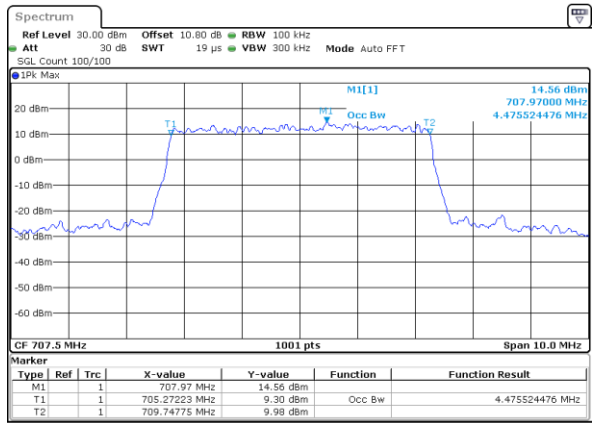

Highest Channel / 3MHz / 16QAM

Date: 6.AUG.2020 23:36:05

LTE Band 12

Lowest Channel / 5MHz / QPSK

Date: 6.AUG.2020 23:42:01

Lowest Channel / 5MHz / 16QAM

Date: 6.AUG.2020 23:42:13

Middle Channel / 5MHz / QPSK

Date: 6.AUG.2020 23:48:19

Middle Channel / 5MHz / 16QAM

Date: 6.AUG.2020 23:48:08

Highest Channel / 5MHz / QPSK

Date: 6.AUG.2020 23:50:12

Highest Channel / 5MHz / 16QAM

Date: 6.AUG.2020 23:50:24

LTE Band 12