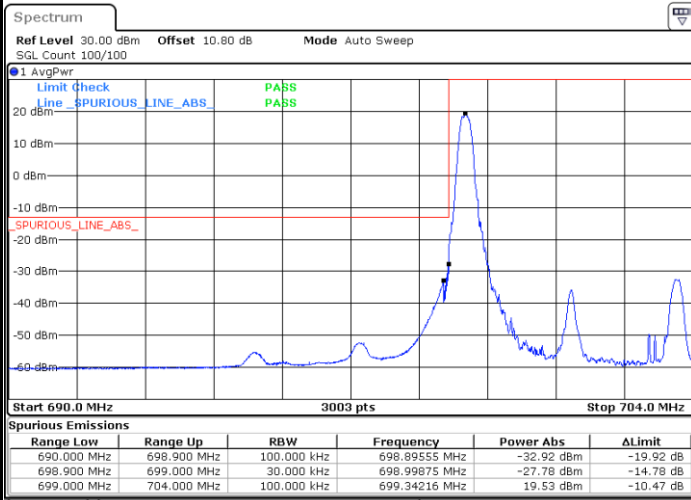

Date: 6.AUG.2020 23:46:36

Highest Band Edge / 1 RB

Date: 6.AUG.2020 23:53:47

Lowest Band Edge / Full RB

Date: 6.AUG.2020 23:43:36

Highest Band Edge / Full RB

Date: 6.AUG.2020 23:51:47

LTE Band 12 / 5MHz / 16QAM

Lowest Band Edge / 1RB

Date: 6.AUG.2020 23:45:36

Highest Band Edge / 1 RB

Date: 6.AUG.2020 23:54:47

Lowest Band Edge / Full RB

Date: 6.AUG.2020 23:44:36

Highest Band Edge / Full RB

Date: 6.AUG.2020 23:52:47

LTE Band 12 / 5MHz / 64QAM

Lowest Band Edge / 1RB

Date: 3.SEP.2020 21:36:55

Highest Band Edge / 1 RB

Date: 3.SEP.2020 21:40:16

Lowest Band Edge / Full RB

Date: 3.SEP.2020 21:36:23

Highest Band Edge / Full RB

Date: 3.SEP.2020 21:39:43

LTE Band 12 / 10MHz / QPSK

Lowest Band Edge / 1 RB

Date: 7.AUG.2020 00:00:55

Highest Band Edge / 1 RB

Date: 7.AUG.2020 00:09:07

Lowest Band Edge / Full RB

Date: 6.AUG.2020 23:57:55