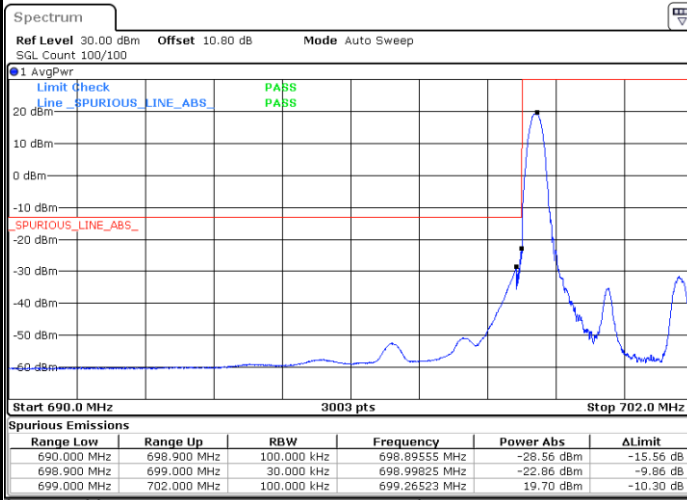

Lowest Band Edge / Full RB

Date: 6.AUG.2020 23:29:16

Highest Band Edge / Full RB

Date: 6.AUG.2020 23:37:28

LTE Band 12 / 3MHz / 16QAM

Lowest Band Edge / 1 RB

Date: 6.AUG.2020 23:31:16

Highest Band Edge / 1 RB

Date: 6.AUG.2020 23:39:28

Lowest Band Edge / Full RB

Date: 6.AUG.2020 23:30:16

Highest Band Edge / Full RB

Date: 6.AUG.2020 23:38:28

LTE Band 12 / 3MHz / 64QAM

Lowest Band Edge / 1 RB

Date: 3.SEP.2020 21:31:20

Highest Band Edge / 1 RB

Date: 3.SEP.2020 21:34:41

Lowest Band Edge / Full RB

Date: 3.SEP.2020 21:30:48

Highest Band Edge / Full RB

Date: 3.SEP.2020 21:34:08

LTE Band 12 / 5MHz / QPSK

Lowest Band Edge / 1 RB

Date: 6.AUG.2020 23:46:36

Highest Band Edge / 1 RB

Date: 6.AUG.2020 23:53:47

Lowest Band Edge / Full RB

Date: 6.AUG.2020 23:43:36

Highest Band Edge / Full RB

Date: 6.AUG.2020 23:51:47

LTE Band 12 / 5MHz / 16QAM