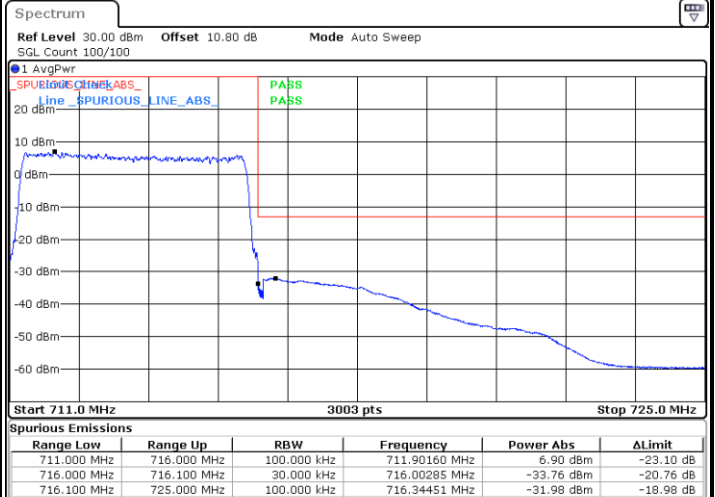

Date: 6.AUG.2020 23:46:36

Highest Band Edge / 1 RB

Date: 6.AUG.2020 23:53:47

Lowest Band Edge / Full RB

Date: 6.AUG.2020 23:43:36

Highest Band Edge / Full RB

Date: 6.AUG.2020 23:51:47

LTE Band 12 / 5MHz / 16QAM

Lowest Band Edge / 1RB

Date: 6.AUG.2020 23:45:36

Highest Band Edge / 1 RB

Date: 6.AUG.2020 23:54:47

Lowest Band Edge / Full RB

Date: 6.AUG.2020 23:44:36

Highest Band Edge / Full RB

Date: 6.AUG.2020 23:52:47

LTE Band 12 / 5MHz / 64QAM

Lowest Band Edge / 1RB

Date: 3.SEP.2020 21:36:55

Highest Band Edge / 1 RB

Date: 3.SEP.2020 21:40:16

Lowest Band Edge / Full RB

Date: 3.SEP.2020 21:36:23

Highest Band Edge / Full RB

Date: 3.SEP.2020 21:39:43

LTE Band 12 / 10MHz / QPSK

Lowest Band Edge / 1 RB

Date: 7.AUG.2020 00:00:55

Highest Band Edge / 1 RB

Date: 7.AUG.2020 00:09:07

Lowest Band Edge / Full RB

Date: 6.AUG.2020 23:57:55