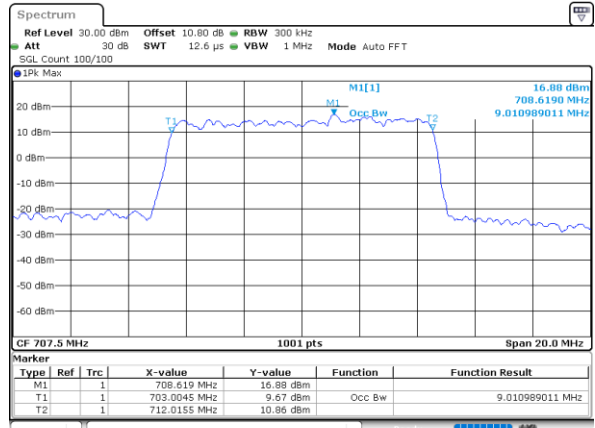

Lowest Channel / 10MHz / QPSK

Date: 6.AUG.2020 23:56:20

Lowest Channel / 10MHz / 16QAM

Date: 6.AUG.2020 23:56:31

Middle Channel / 10MHz / QPSK

Date: 7.AUG.2020 00:02:38

Middle Channel / 10MHz / 16QAM

Date: 7.AUG.2020 00:02:27

Highest Channel / 10MHz / QPSK

Date: 7.AUG.2020 00:04:31

Highest Channel / 10MHz / 16QAM

Date: 7.AUG.2020 00:04:43

LTE Band 12

Lowest Channel / 1.4MHz / 64QAM

Date: 3,SEP,2020 21:59:49

Lowest Channel / 3MHz / 64QAM