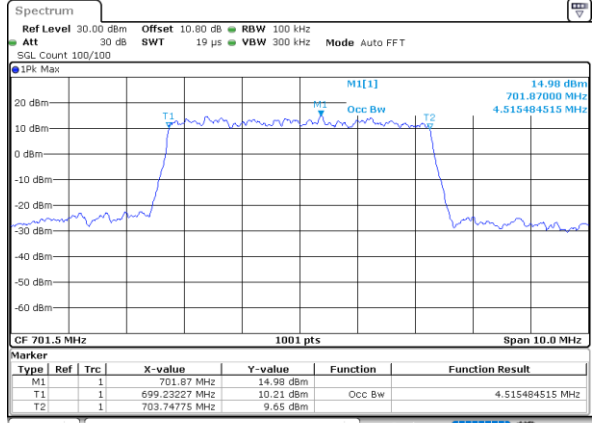

Highest Channel / 3MHz / 16QAM

Date: 6.AUG.2020 23:36:05

LTE Band 12

Lowest Channel / 5MHz / QPSK

Date: 6.AUG.2020 23:42:01

Lowest Channel / 5MHz / 16QAM

Date: 6.AUG.2020 23:42:13

Middle Channel / 5MHz / QPSK

Date: 6.AUG.2020 23:48:19

Middle Channel / 5MHz / 16QAM

Date: 6.AUG.2020 23:48:08

Highest Channel / 5MHz / QPSK

Date: 6.AUG.2020 23:50:12

Highest Channel / 5MHz / 16QAM

Date: 6.AUG.2020 23:50:24

LTE Band 12