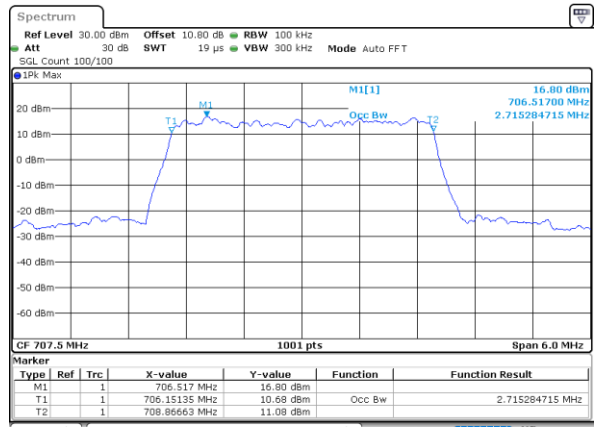

Date: 6.AUG.2020 23:19:29

Highest Channel / 1.4MHz / QPSK

Date: 6.AUG.2020 23:21:34

Highest Channel / 1.4MHz / 16QAM

Date: 6.AUG.2020 23:21:45

LTE Band 12

Lowest Channel / 3MHz / QPSK

Date: 6.AUG.2020 23:27:41

Lowest Channel / 3MHz / 16QAM

Date: 6.AUG.2020 23:27:53

Middle Channel / 3MHz / QPSK

Date: 6.AUG.2020 23:34:00

Middle Channel / 3MHz / 16QAM

Date: 6.AUG.2020 23:33:48

Highest Channel / 3MHz / QPSK

Date: 6.AUG.2020 23:35:53

Highest Channel / 3MHz / 16QAM

Date: 6.AUG.2020 23:36:05

LTE Band 12

Lowest Channel / 5MHz / QPSK

Date: 6.AUG.2020 23:42:01

Lowest Channel / 5MHz / 16QAM

Date: 6.AUG.2020 23:42:13

Middle Channel / 5MHz / QPSK