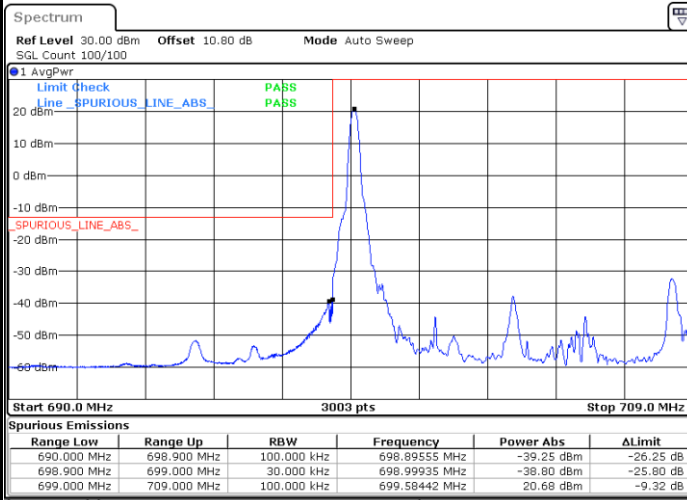

LTE Band 12 / 5MHz / 64QAM

Lowest Band Edge / 1RB

Date: 3.SEP.2020 21:36:55

Highest Band Edge / 1 RB

Date: 3.SEP.2020 21:40:16

Lowest Band Edge / Full RB

Date: 3.SEP.2020 21:36:23

Highest Band Edge / Full RB

Date: 3.SEP.2020 21:39:43

LTE Band 12 / 10MHz / QPSK

Lowest Band Edge / 1 RB

Date: 7.AUG.2020 00:00:55

Highest Band Edge / 1 RB

Date: 7.AUG.2020 00:09:07

Lowest Band Edge / Full RB

Date: 6.AUG.2020 23:57:55

Highest Band Edge / Full RB

Date: 7.AUG.2020 00:06:06

LTE Band 12 / 10MHz / 16QAM

Lowest Band Edge / 1 RB

Date: 6.AUG.2020 23:59:55

Highest Band Edge / 1 RB

Date: 7.AUG.2020 00:08:07

Lowest Band Edge / Full RB

Date: 6.AUG.2020 23:58:54

Highest Band Edge / Full RB

Date: 7.AUG.2020 00:07:07

LTE Band 12 / 10MHz / 64QAM

Lowest Band Edge / 1 RB

Date: 3.SEP.2020 21:42:31

Highest Band Edge / 1 RB

Date: 3.SEP.2020 21:45:53