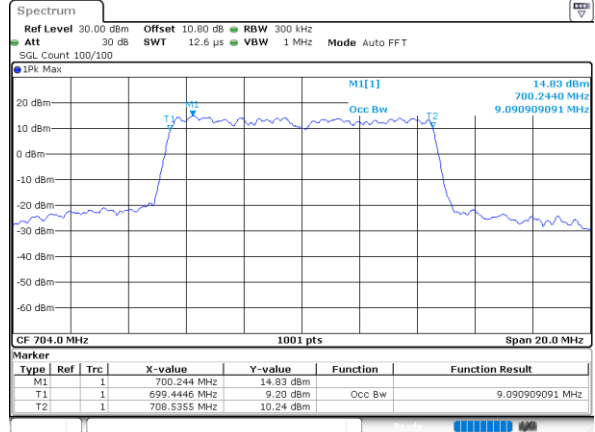

Date: 3,SEP,2020 21:33:24

LTE Band 12

Lowest Channel / 5MHz / 64QAM

Date: 3,SEP,2020 21:35:38

Lowest Channel / 10MHz / 64QAM

Date: 3,SEP,2020 21:41:13

Middle Channel / 5MHz / 64QAM

Date: 3,SEP,2020 21:37:52

Middle Channel / 10MHz / 64QAM

Date: 3,SEP,2020 21:43:28

Highest Channel / 5MHz / 64QAM

Date: 3,SEP,2020 21:38:59

Highest Channel / 10MHz / 64QAM

Date: 3,SEP,2020 21:44:35