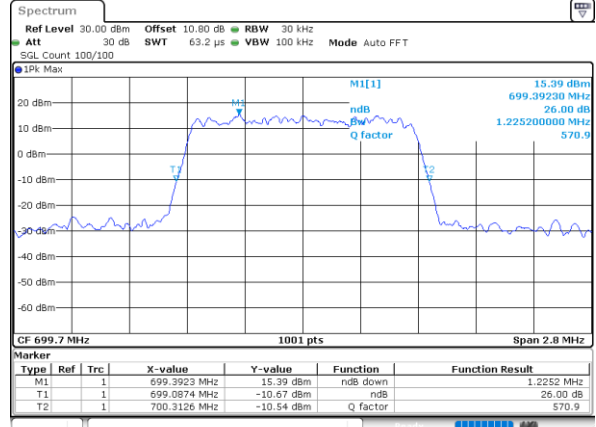

LTE Band 12

Lowest Channel / 1.4MHz / QPSK

Date: 6.AUG.2020 23:13:58

Lowest Channel / 1.4MHz / 16QAM

Date: 6.AUG.2020 23:13:46

Middle Channel / 1.4MHz / QPSK

Date: 6.AUG.2020 23:19:52

Middle Channel / 1.4MHz / 16QAM

Date: 6.AUG.2020 23:20:03

Highest Channel / 1.4MHz / QPSK

Date: 6.AUG.2020 23:22:09

Highest Channel / 1.4MHz / 16QAM

Date: 6.AUG.2020 23:21:57

LTE Band 12

Lowest Channel / 3MHz / QPSK

Date: 6.AUG.2020 23:28:16