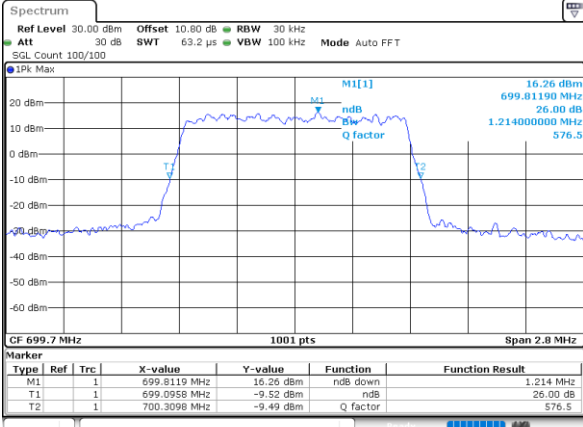

LTE Band 12

Lowest Channel / 1.4MHz / QPSK

Date: 6.AUG.2020 23:13:58

Lowest Channel / 1.4MHz / 16QAM

Date: 6.AUG.2020 23:13:46

Middle Channel / 1.4MHz / QPSK

Date: 6.AUG.2020 23:19:52

Middle Channel / 1.4MHz / 16QAM