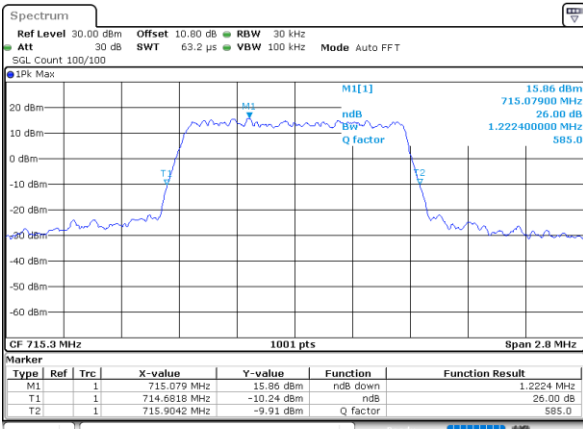

Highest Channel / 1.4MHz / QPSK

Date: 6.AUG.2020 23:22:09