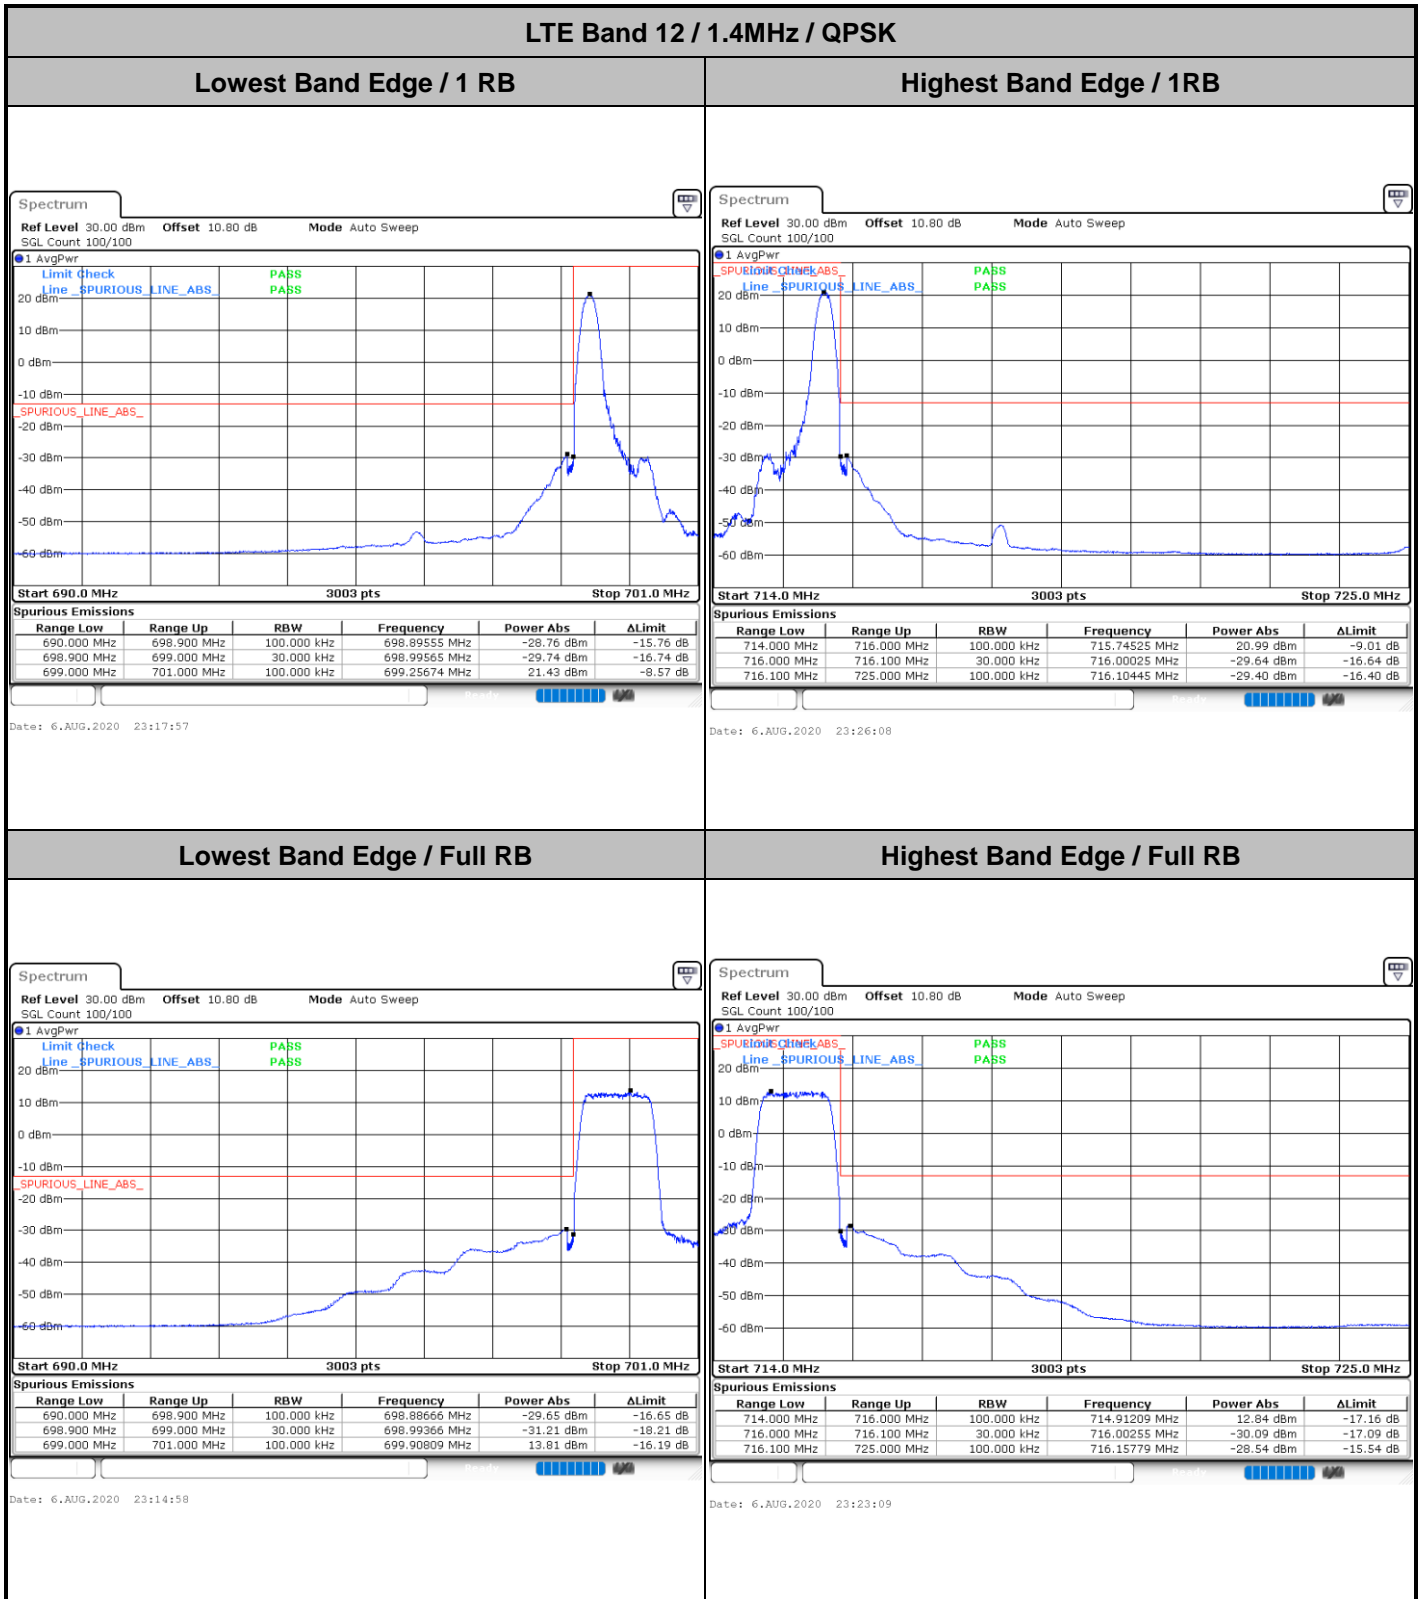

Middle Channel / 10MHz / 64QAM

Date: 3,SEP,2020 21:43:28

Highest Channel / 5MHz / 64QAM

Date: 3,SEP,2020 21:38:59

Highest Channel / 10MHz / 64QAM

Date: 3,SEP,2020 21:44:35

# Conducted Band Edge

LTE Band 12 / 1.4MHz / 16QAM

Lowest Band Edge / 1 RB

Date: 6.AUG.2020 23:16:58

Highest Band Edge / 1 RB

Date: 6.AUG.2020 23:25:08

Lowest Band Edge / Full RB

Date: 6.AUG.2020 23:15:58

Highest Band Edge / Full RB

Date: 6.AUG.2020 23:24:08

LTE Band 12 / 1.4MHz / 64QAM

Lowest Band Edge / 1 RB

Date: 3.SEP.2020 22:01:06

Highest Band Edge / 1 RB

Date: 3.SEP.2020 22:04:26

Lowest Band Edge / Full RB

Date: 3.SEP.2020 22:00:33

Highest Band Edge / Full RB

Date: 3.SEP.2020 22:03:54

LTE Band 12 / 3MHz / QPSK

Lowest Band Edge / 1RB

Date: 6.AUG.2020 23:32:16

Highest Band Edge / 1 RB

Date: 6.AUG.2020 23:40:28