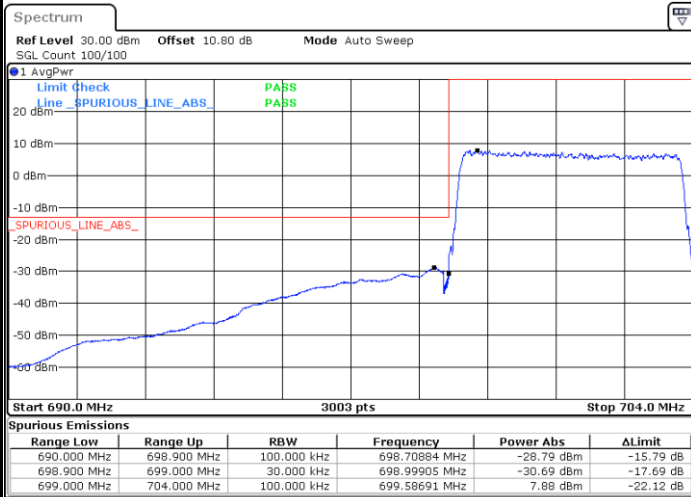

Date: 6.AUG.2020 23:39:28

Lowest Band Edge / Full RB

Date: 6.AUG.2020 23:30:16

Highest Band Edge / Full RB

Date: 6.AUG.2020 23:38:28

LTE Band 12 / 3MHz / 64QAM

Lowest Band Edge / 1 RB

Date: 3.SEP.2020 21:31:20

Highest Band Edge / 1 RB

Date: 3.SEP.2020 21:34:41

Lowest Band Edge / Full RB

Date: 3.SEP.2020 21:30:48

Highest Band Edge / Full RB

Date: 3.SEP.2020 21:34:08

LTE Band 12 / 5MHz / QPSK

Lowest Band Edge / 1 RB

Date: 6.AUG.2020 23:46:36

Highest Band Edge / 1 RB

Date: 6.AUG.2020 23:53:47

Lowest Band Edge / Full RB

Date: 6.AUG.2020 23:43:36

Highest Band Edge / Full RB

Date: 6.AUG.2020 23:51:47

LTE Band 12 / 5MHz / 16QAM