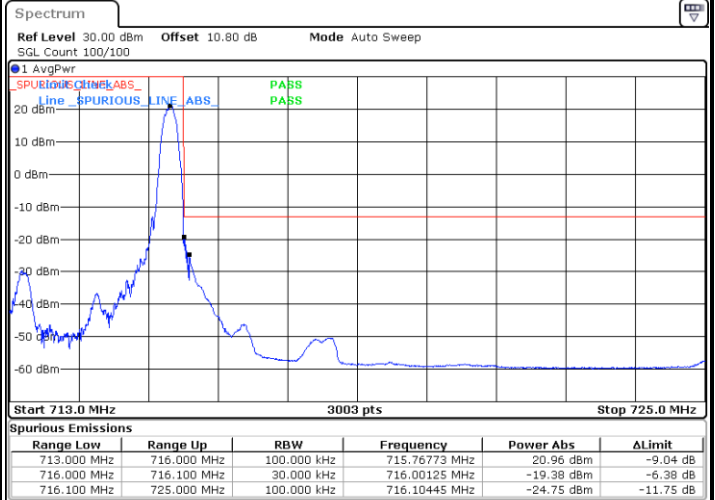

Highest Band Edge / Full RB

Date: 6.AUG.2020 23:24:08

LTE Band 12 / 1.4MHz / 64QAM

Lowest Band Edge / 1 RB

Date: 3.SEP.2020 22:01:06

Highest Band Edge / 1 RB

Date: 3.SEP.2020 22:04:26

Lowest Band Edge / Full RB

Date: 3.SEP.2020 22:00:33

Highest Band Edge / Full RB

Date: 3.SEP.2020 22:03:54

LTE Band 12 / 3MHz / QPSK

Lowest Band Edge / 1RB

Date: 6.AUG.2020 23:32:16

Highest Band Edge / 1 RB

Date: 6.AUG.2020 23:40:28

Lowest Band Edge / Full RB

Date: 6.AUG.2020 23:29:16

Highest Band Edge / Full RB

Date: 6.AUG.2020 23:37:28

LTE Band 12 / 3MHz / 16QAM

Lowest Band Edge / 1 RB

Date: 6.AUG.2020 23:31:16

Highest Band Edge / 1 RB

Date: 6.AUG.2020 23:39:28

Lowest Band Edge / Full RB

Date: 6.AUG.2020 23:30:16

Highest Band Edge / Full RB

Date: 6.AUG.2020 23:38:28

LTE Band 12 / 3MHz / 64QAM

Lowest Band Edge / 1 RB

Date: 3.SEP.2020 21:31:20