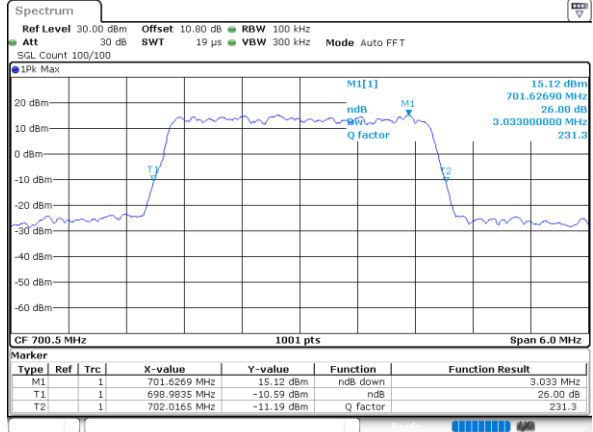

Highest Channel / 10MHz / QPSK

Date: 7.AUG.2020 00:05:07

Highest Channel / 10MHz / 16QAM

Date: 7.AUG.2020 00:04:55

LTE Band 12

Lowest Channel / 1.4MHz / 64QAM

Date: 3,SEP,2020 22:00:01

Lowest Channel / 3MHz / 64QAM