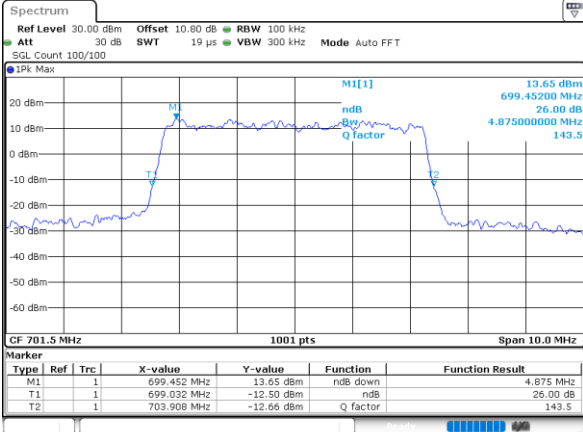

LTE Band 12

Lowest Channel / 5MHz / 64QAM

Date: 3,SEP,2020 21:13:50