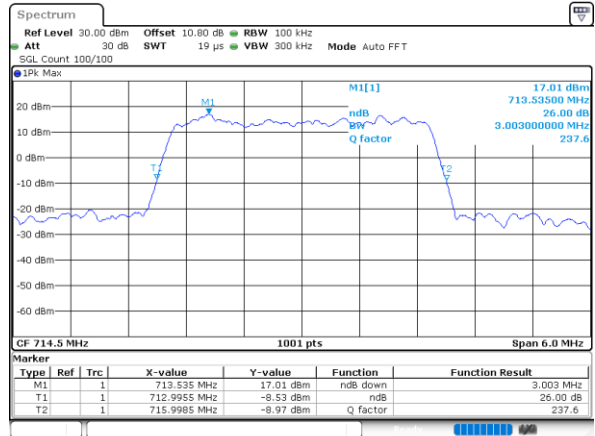

Highest Channel / 3MHz / 16QAM

Date: 6.AUG.2020 23:36:16

LTE Band 12

Lowest Channel / 5MHz / QPSK

Date: 6.AUG.2020 23:42:16

Lowest Channel / 5MHz / 16QAM

Date: 6.AUG.2020 23:42:24

Middle Channel / 5MHz / QPSK