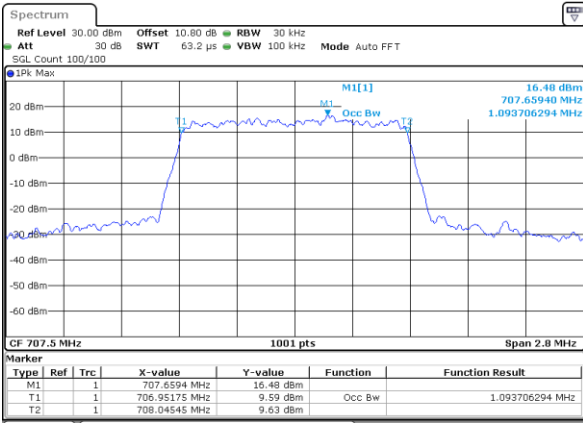

Middle Channel / 10MHz / 64QAM

Date: 3,SEP,2020 21:43:39

Highest Channel / 5MHz / 64QAM

Date: 3,SEP,2020 21:13:11

Highest Channel / 10MHz / 64QAM

Date: 3,SEP,2020 21:44:47

**Occupied Bandwidth**

Mode	LTE Band 12 : 99%OBW(MHz)											
BW	1.4MHz		3MHz		5MHz		10MHz		15MHz		20MHz	
Mod.	QPSK	16QAM	QPSK	16QAM	QPSK	16QAM	QPSK	16QAM	QPSK	16QAM	QPSK	16QAM
Lowest CH	1.09	1.09	2.72	2.72	4.51	4.52	9.03	9.05	-	-	-	-
Middle CH	1.09	1.09	2.72	2.72	4.48	4.48	9.05	9.01	-	-	-	-
Highest CH	1.09	1.09	2.73	2.71	4.51	4.51	8.97	9.01	-	-	-	-
Mode	LTE Band 12 : 99%OBW(MHz)											
BW	1.4MHz		3MHz		5MHz		10MHz		15MHz		20MHz	
Mod.	64QAM		64QAM		64QAM		64QAM		64QAM		64QAM	
Lowest CH	1.09	-	2.73	-	4.51	-	9.09	-	-	-	-	-
Middle CH	1.09	-	2.73	-	4.51	-	9.03	-	-	-	-	-
Highest CH	1.09	-	2.73	-	4.50	-	9.01	-	-	-	-	-

LTE Band 12

Lowest Channel / 1.4MHz / QPSK

Date: 6.AUG.2020 23:13:23

Lowest Channel / 1.4MHz / 16QAM

Date: 6.AUG.2020 23:13:34

Middle Channel / 1.4MHz / QPSK

Date: 6.AUG.2020 23:19:41

Middle Channel / 1.4MHz / 16QAM

Date: 6.AUG.2020 23:19:29

Highest Channel / 1.4MHz / QPSK

Date: 6.AUG.2020 23:21:34

Highest Channel / 1.4MHz / 16QAM

Date: 6.AUG.2020 23:21:45

LTE Band 12

Lowest Channel / 3MHz / QPSK

Date: 6.AUG.2020 23:27:41