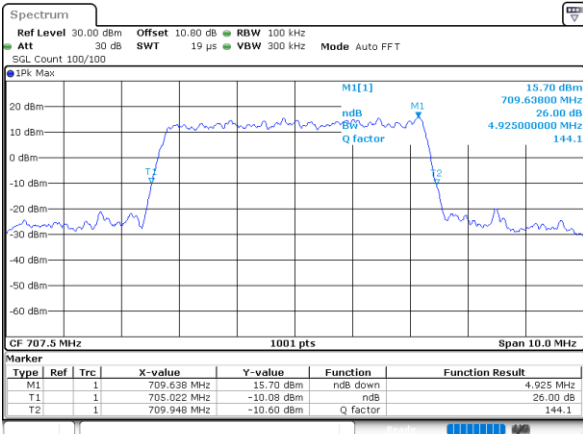

Highest Channel / 3MHz / 16QAM

Date: 6.AUG.2020 23:36:16

LTE Band 12

Lowest Channel / 5MHz / QPSK

Date: 6.AUG.2020 23:42:16

Lowest Channel / 5MHz / 16QAM

Date: 6.AUG.2020 23:42:24

Middle Channel / 5MHz / QPSK