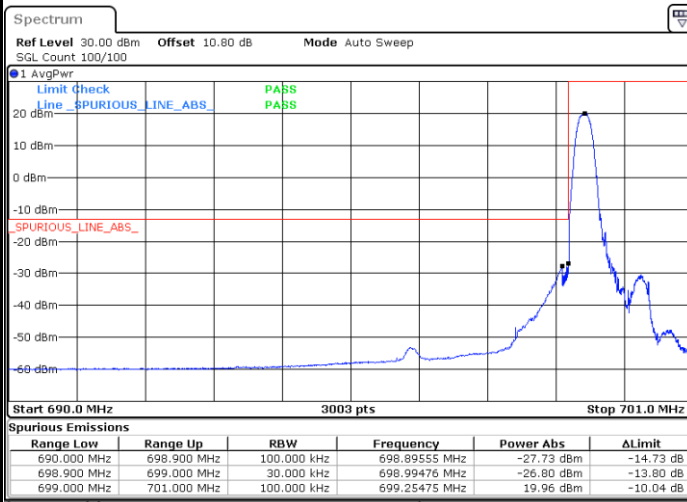

Date: 3,SEP,2020 21:33:24

LTE Band 12

Lowest Channel / 5MHz / 64QAM

Date: 3,SEP,2020 21:35:38

Lowest Channel / 10MHz / 64QAM

Date: 3,SEP,2020 21:41:13

Middle Channel / 5MHz / 64QAM

Date: 3,SEP,2020 21:37:52

Middle Channel / 10MHz / 64QAM

Date: 3,SEP,2020 21:43:28

Highest Channel / 5MHz / 64QAM

Date: 3,SEP,2020 21:38:59

Highest Channel / 10MHz / 64QAM

Date: 3,SEP,2020 21:44:35

# Conducted Band Edge

LTE Band 12 / 1.4MHz / 16QAM

Lowest Band Edge / 1 RB

Date: 6.AUG.2020 23:16:58

Highest Band Edge / 1 RB

Date: 6.AUG.2020 23:25:08

Lowest Band Edge / Full RB

Date: 6.AUG.2020 23:15:58

Highest Band Edge / Full RB

Date: 6.AUG.2020 23:24:08

LTE Band 12 / 1.4MHz / 64QAM

Lowest Band Edge / 1 RB

Date: 3.SEP.2020 22:01:06

Highest Band Edge / 1 RB

Date: 3.SEP.2020 22:04:26

Lowest Band Edge / Full RB