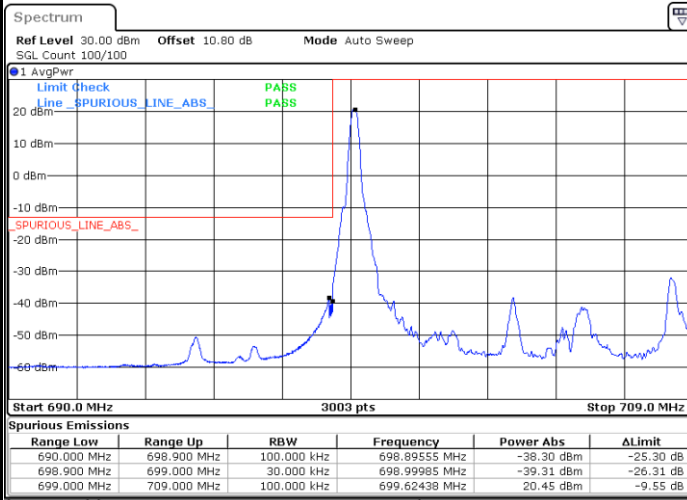

Lowest Band Edge / 1RB

Date: 6.AUG.2020 23:45:36

Highest Band Edge / 1 RB

Date: 6.AUG.2020 23:54:47

Lowest Band Edge / Full RB

Date: 6.AUG.2020 23:44:36

Highest Band Edge / Full RB

Date: 6.AUG.2020 23:52:47

LTE Band 12 / 5MHz / 64QAM

Lowest Band Edge / 1RB

Date: 3.SEP.2020 21:36:55

Highest Band Edge / 1 RB

Date: 3.SEP.2020 21:40:16

Lowest Band Edge / Full RB

Date: 3.SEP.2020 21:36:23

Highest Band Edge / Full RB

Date: 3.SEP.2020 21:39:43

LTE Band 12 / 10MHz / QPSK

Lowest Band Edge / 1 RB

Date: 7.AUG.2020 00:00:55

Highest Band Edge / 1 RB

Date: 7.AUG.2020 00:09:07

Lowest Band Edge / Full RB

Date: 6.AUG.2020 23:57:55

Highest Band Edge / Full RB

Date: 7.AUG.2020 00:06:06

LTE Band 12 / 10MHz / 16QAM

Lowest Band Edge / 1 RB

Date: 6.AUG.2020 23:59:55

Highest Band Edge / 1 RB

Date: 7.AUG.2020 00:08:07

Lowest Band Edge / Full RB