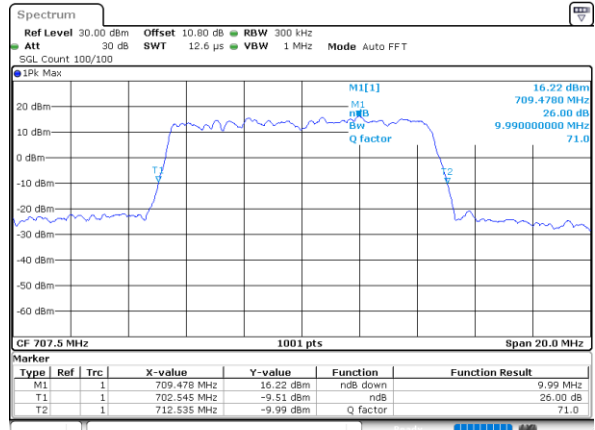

Middle Channel / 10MHz / 16QAM

Date: 7.AUG.2020 00:03:01