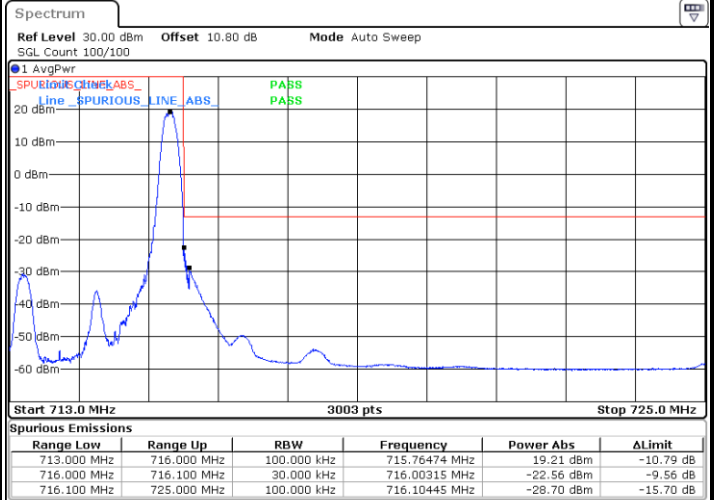

Lowest Band Edge / Full RB

Date: 6.AUG.2020 23:29:16

Highest Band Edge / Full RB

Date: 6.AUG.2020 23:37:28

LTE Band 12 / 3MHz / 16QAM

Lowest Band Edge / 1 RB

Date: 6.AUG.2020 23:31:16

Highest Band Edge / 1 RB

Date: 6.AUG.2020 23:39:28

Lowest Band Edge / Full RB

Date: 6.AUG.2020 23:30:16

Highest Band Edge / Full RB

Date: 6.AUG.2020 23:38:28

LTE Band 12 / 3MHz / 64QAM

Lowest Band Edge / 1 RB

Date: 3.SEP.2020 21:31:20

Highest Band Edge / 1 RB

Date: 3.SEP.2020 21:34:41

Lowest Band Edge / Full RB

Date: 3.SEP.2020 21:30:48

Highest Band Edge / Full RB

Date: 3.SEP.2020 21:34:08

LTE Band 12 / 5MHz / QPSK

Lowest Band Edge / 1 RB

Date: 6.AUG.2020 23:46:36

Highest Band Edge / 1 RB

Date: 6.AUG.2020 23:53:47

Lowest Band Edge / Full RB

Date: 6.AUG.2020 23:43:36

Highest Band Edge / Full RB

Date: 6.AUG.2020 23:51:47

LTE Band 12 / 5MHz / 16QAM