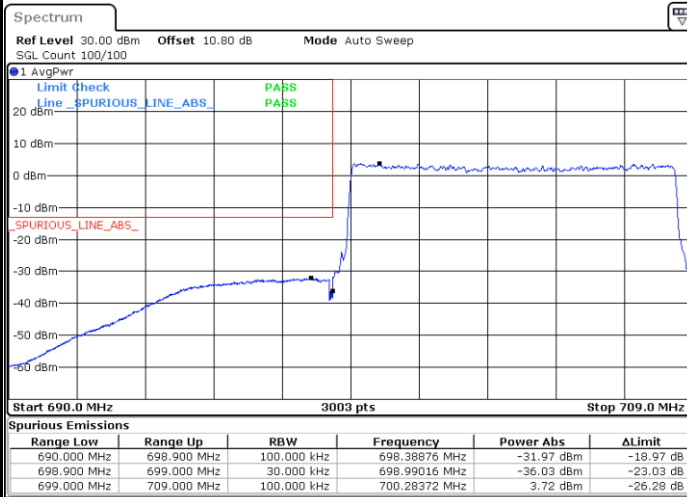

Date: 3.SEP.2020 21:39:43

LTE Band 12 / 10MHz / QPSK

Lowest Band Edge / 1 RB

Date: 7.AUG.2020 00:00:55

Highest Band Edge / 1 RB

Date: 7.AUG.2020 00:09:07

Lowest Band Edge / Full RB

Date: 6.AUG.2020 23:57:55

Highest Band Edge / Full RB

Date: 7.AUG.2020 00:06:06

LTE Band 12 / 10MHz / 16QAM

Lowest Band Edge / 1 RB

Date: 6.AUG.2020 23:59:55

Highest Band Edge / 1 RB

Date: 7.AUG.2020 00:08:07

Lowest Band Edge / Full RB

Date: 6.AUG.2020 23:58:54

Highest Band Edge / Full RB

Date: 7.AUG.2020 00:07:07

LTE Band 12 / 10MHz / 64QAM

Lowest Band Edge / 1 RB

Date: 3.SEP.2020 21:42:31

Highest Band Edge / 1 RB

Date: 3.SEP.2020 21:45:53