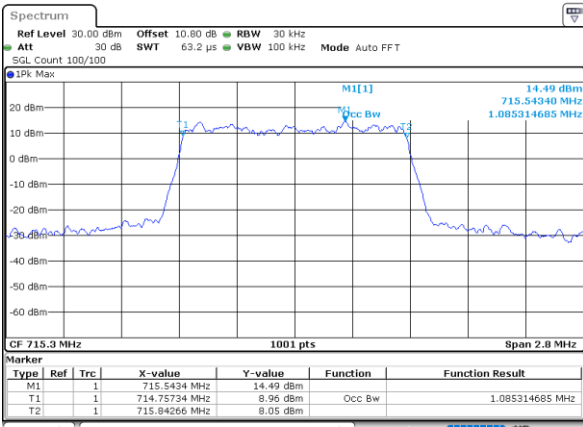

Highest Channel / 10MHz / QPSK

Date: 7.AUG.2020 00:04:31

Highest Channel / 10MHz / 16QAM

Date: 7.AUG.2020 00:04:43

LTE Band 12

Lowest Channel / 1.4MHz / 64QAM

Date: 3,SEP,2020 21:59:49

Lowest Channel / 3MHz / 64QAM

Date: 3,SEP,2020 21:29:59

Middle Channel / 1.4MHz / 64QAM

Date: 3,SEP,2020 22:10:10

Middle Channel / 3MHz / 64QAM

Date: 3,SEP,2020 21:32:17

Highest Channel / 1.4MHz / 64QAM

Date: 3,SEP,2020 22:10:11

Highest Channel / 3MHz / 64QAM