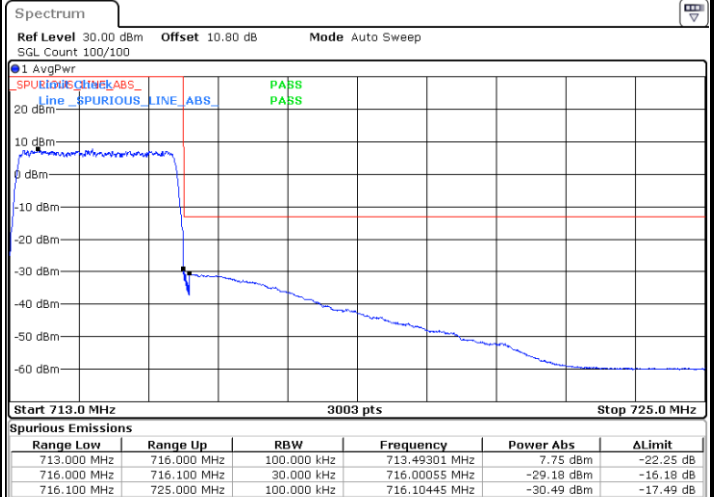

Date: 6.AUG.2020 23:39:28

Lowest Band Edge / Full RB

Date: 6.AUG.2020 23:30:16

Highest Band Edge / Full RB

Date: 6.AUG.2020 23:38:28

LTE Band 12 / 3MHz / 64QAM

Lowest Band Edge / 1 RB

Date: 3.SEP.2020 21:31:20

Highest Band Edge / 1 RB

Date: 3.SEP.2020 21:34:41

Lowest Band Edge / Full RB

Date: 3.SEP.2020 21:30:48

Highest Band Edge / Full RB

Date: 3.SEP.2020 21:34:08

LTE Band 12 / 5MHz / QPSK

Lowest Band Edge / 1 RB

Date: 6.AUG.2020 23:46:36

Highest Band Edge / 1 RB

Date: 6.AUG.2020 23:53:47

Lowest Band Edge / Full RB

Date: 6.AUG.2020 23:43:36

Highest Band Edge / Full RB

Date: 6.AUG.2020 23:51:47

LTE Band 12 / 5MHz / 16QAM

Lowest Band Edge / 1RB

Date: 6.AUG.2020 23:45:36

Highest Band Edge / 1 RB

Date: 6.AUG.2020 23:54:47

Lowest Band Edge / Full RB

Date: 6.AUG.2020 23:44:36

Highest Band Edge / Full RB

Date: 6.AUG.2020 23:52:47