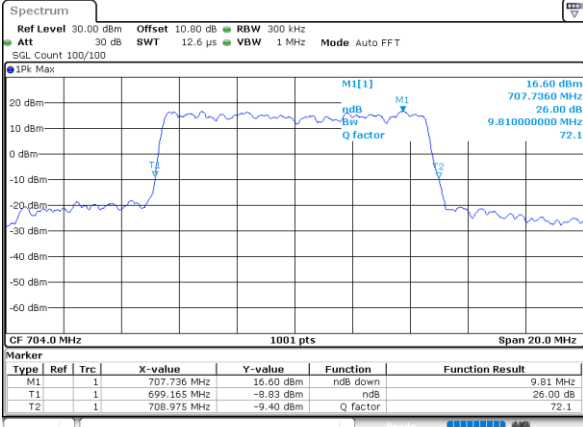

LTE Band 12

Lowest Channel / 10MHz / QPSK

Date: 6.AUG.2020 23:56:55