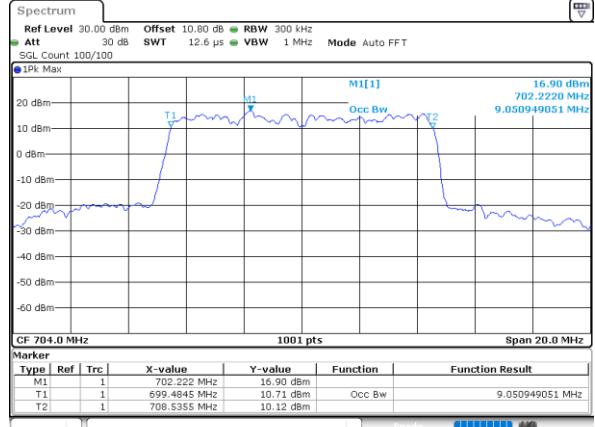

Lowest Channel / 10MHz / 16QAM

Date: 6.AUG.2020 23:56:31