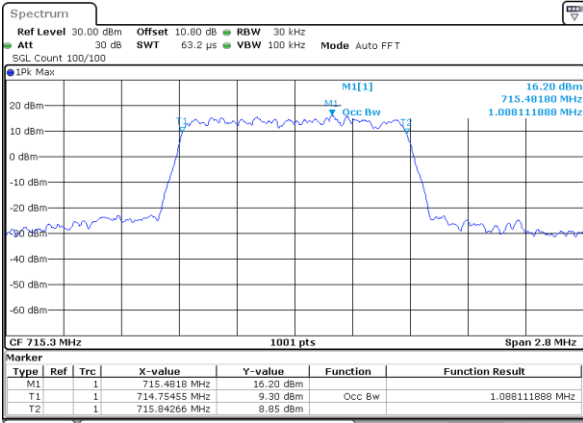

Middle Channel / 10MHz / 64QAM

Date: 3,SEP,2020 21:43:39

Highest Channel / 5MHz / 64QAM

Date: 3,SEP,2020 21:13:11

Highest Channel / 10MHz / 64QAM

Date: 3,SEP,2020 21:44:47

**Occupied Bandwidth**

Mode	LTE Band 12 : 99%OBW(MHz)											
BW	1.4MHz		3MHz		5MHz		10MHz		15MHz		20MHz	
Mod.	QPSK	16QAM	QPSK	16QAM	QPSK	16QAM	QPSK	16QAM	QPSK	16QAM	QPSK	16QAM
Lowest CH	1.09	1.09	2.72	2.72	4.51	4.52	9.03	9.05	-	-	-	-
Middle CH	1.09	1.09	2.72	2.72	4.48	4.48	9.05	9.01	-	-	-	-
Highest CH	1.09	1.09	2.73	2.71	4.51	4.51	8.97	9.01	-	-	-	-
Mode	LTE Band 12 : 99%OBW(MHz)											
BW	1.4MHz		3MHz		5MHz		10MHz		15MHz		20MHz	
Mod.	64QAM		64QAM		64QAM		64QAM		64QAM		64QAM	
Lowest CH	1.09	-	2.73	-	4.51	-	9.09	-	-	-	-	-
Middle CH	1.09	-	2.73	-	4.51	-	9.03	-	-	-	-	-
Highest CH	1.09	-	2.73	-	4.50	-	9.01	-	-	-	-	-

LTE Band 12

Lowest Channel / 1.4MHz / QPSK

Date: 6.AUG.2020 23:13:23

Lowest Channel / 1.4MHz / 16QAM

Date: 6.AUG.2020 23:13:34

Middle Channel / 1.4MHz / QPSK

Date: 6.AUG.2020 23:19:41

Middle Channel / 1.4MHz / 16QAM

Date: 6.AUG.2020 23:19:29

Highest Channel / 1.4MHz / QPSK

Date: 6.AUG.2020 23:21:34

Highest Channel / 1.4MHz / 16QAM

Date: 6.AUG.2020 23:21:45

LTE Band 12

Lowest Channel / 3MHz / QPSK

Date: 6.AUG.2020 23:27:41