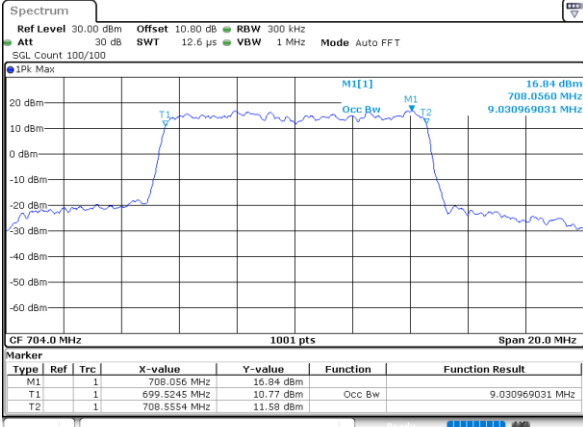

LTE Band 12

Lowest Channel / 10MHz / QPSK

Date: 6.AUG.2020 23:56:20