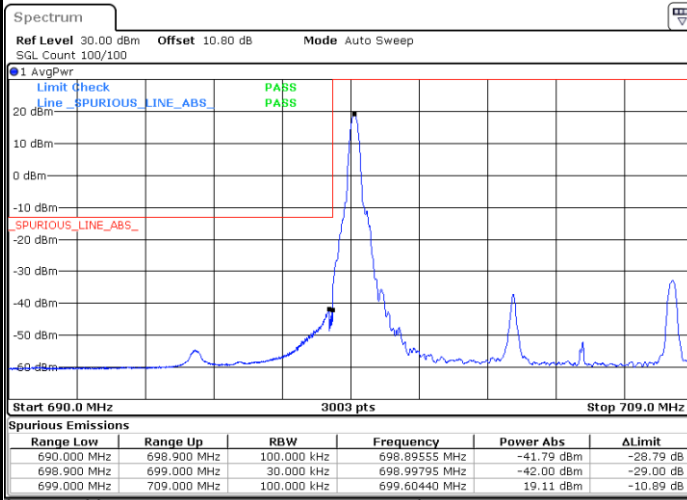

Date: 3.SEP.2020 21:39:43

LTE Band 12 / 10MHz / QPSK

Lowest Band Edge / 1 RB

Date: 7.AUG.2020 00:00:55

Highest Band Edge / 1 RB

Date: 7.AUG.2020 00:09:07

Lowest Band Edge / Full RB

Date: 6.AUG.2020 23:57:55

Highest Band Edge / Full RB

Date: 7.AUG.2020 00:06:06

LTE Band 12 / 10MHz / 16QAM

Lowest Band Edge / 1 RB

Date: 6.AUG.2020 23:59:55

Highest Band Edge / 1 RB

Date: 7.AUG.2020 00:08:07

Lowest Band Edge / Full RB

Date: 6.AUG.2020 23:58:54

Highest Band Edge / Full RB

Date: 7.AUG.2020 00:07:07

LTE Band 12 / 10MHz / 64QAM

Lowest Band Edge / 1 RB

Date: 3.SEP.2020 21:42:31

Highest Band Edge / 1 RB

Date: 3.SEP.2020 21:45:53

Lowest Band Edge / Full RB

Date: 3.SEP.2020 21:41:58

Highest Band Edge / Full RB

Date: 3.SEP.2020 21:45:19