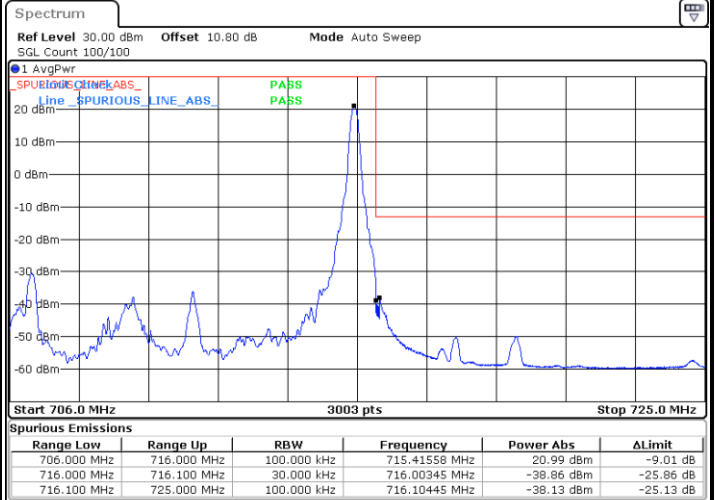

LTE Band 12 / 5MHz / 64QAM

Lowest Band Edge / 1RB

Date: 3.SEP.2020 21:36:55

Highest Band Edge / 1 RB

Date: 3.SEP.2020 21:40:16

Lowest Band Edge / Full RB

Date: 3.SEP.2020 21:36:23

Highest Band Edge / Full RB

Date: 3.SEP.2020 21:39:43

LTE Band 12 / 10MHz / QPSK

Lowest Band Edge / 1 RB

Date: 7.AUG.2020 00:00:55

Highest Band Edge / 1 RB

Date: 7.AUG.2020 00:09:07

Lowest Band Edge / Full RB

Date: 6.AUG.2020 23:57:55

Highest Band Edge / Full RB

Date: 7.AUG.2020 00:06:06

LTE Band 12 / 10MHz / 16QAM

Lowest Band Edge / 1 RB

Date: 6.AUG.2020 23:59:55

Highest Band Edge / 1 RB

Date: 7.AUG.2020 00:08:07

Lowest Band Edge / Full RB

Date: 6.AUG.2020 23:58:54

Highest Band Edge / Full RB

Date: 7.AUG.2020 00:07:07

LTE Band 12 / 10MHz / 64QAM

Lowest Band Edge / 1 RB

Date: 3.SEP.2020 21:42:31

Highest Band Edge / 1 RB

Date: 3.SEP.2020 21:45:53