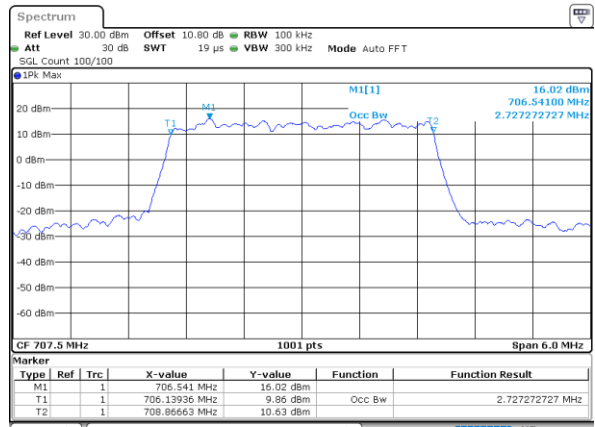

Highest Channel / 10MHz / QPSK

Date: 7.AUG.2020 00:04:31

Highest Channel / 10MHz / 16QAM

Date: 7.AUG.2020 00:04:43

LTE Band 12

Lowest Channel / 1.4MHz / 64QAM

Date: 3,SEP,2020 21:59:49

Lowest Channel / 3MHz / 64QAM

Date: 3,SEP,2020 21:29:59

Middle Channel / 1.4MHz / 64QAM

Date: 3,SEP,2020 22:10:10

Middle Channel / 3MHz / 64QAM

Date: 3,SEP,2020 21:32:17

Highest Channel / 1.4MHz / 64QAM

Date: 3,SEP,2020 22:10:11

Highest Channel / 3MHz / 64QAM