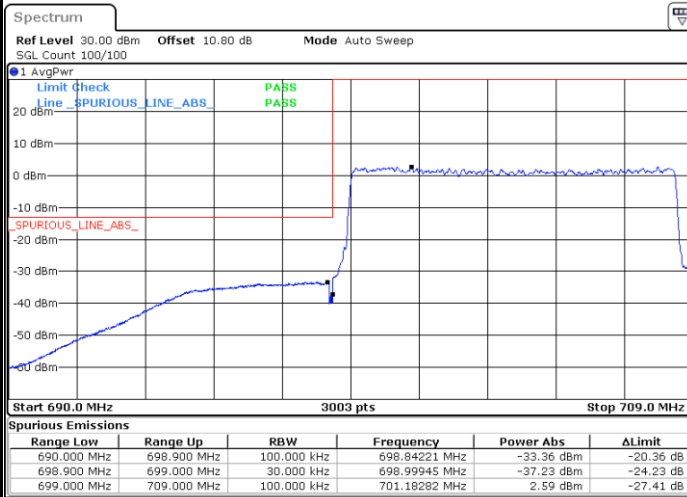

Date: 3.SEP.2020 21:39:43

LTE Band 12 / 10MHz / QPSK

Lowest Band Edge / 1 RB

Date: 7.AUG.2020 00:00:55

Highest Band Edge / 1 RB

Date: 7.AUG.2020 00:09:07

Lowest Band Edge / Full RB

Date: 6.AUG.2020 23:57:55

Highest Band Edge / Full RB

Date: 7.AUG.2020 00:06:06

LTE Band 12 / 10MHz / 16QAM

Lowest Band Edge / 1 RB

Date: 6.AUG.2020 23:59:55

Highest Band Edge / 1 RB

Date: 7.AUG.2020 00:08:07

Lowest Band Edge / Full RB

Date: 6.AUG.2020 23:58:54

Highest Band Edge / Full RB

Date: 7.AUG.2020 00:07:07

LTE Band 12 / 10MHz / 64QAM

Lowest Band Edge / 1 RB

Date: 3.SEP.2020 21:42:31

Highest Band Edge / 1 RB

Date: 3.SEP.2020 21:45:53

Lowest Band Edge / Full RB

Date: 3.SEP.2020 21:41:58

Highest Band Edge / Full RB

Date: 3.SEP.2020 21:45:19