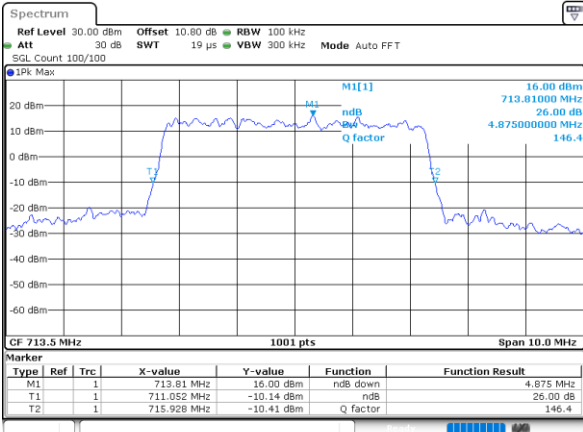

Highest Channel / 5MHz / QPSK

Date: 6.AUG.2020 23:50:47