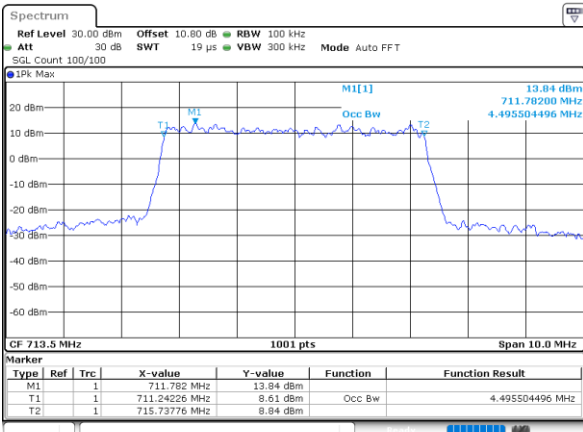

Date: 3,SEP,2020 21:33:24

LTE Band 12

Lowest Channel / 5MHz / 64QAM

Date: 3,SEP,2020 21:35:38

Lowest Channel / 10MHz / 64QAM

Date: 3,SEP,2020 21:41:13

Middle Channel / 5MHz / 64QAM

Date: 3,SEP,2020 21:37:52

Middle Channel / 10MHz / 64QAM

Date: 3,SEP,2020 21:43:28

Highest Channel / 5MHz / 64QAM

Date: 3,SEP,2020 21:38:59

Highest Channel / 10MHz / 64QAM

Date: 3,SEP,2020 21:44:35

# Conducted Band Edge

LTE Band 12 / 1.4MHz / 16QAM

Lowest Band Edge / 1 RB

Date: 6.AUG.2020 23:16:58

Highest Band Edge / 1 RB

Date: 6.AUG.2020 23:25:08

Lowest Band Edge / Full RB

Date: 6.AUG.2020 23:15:58