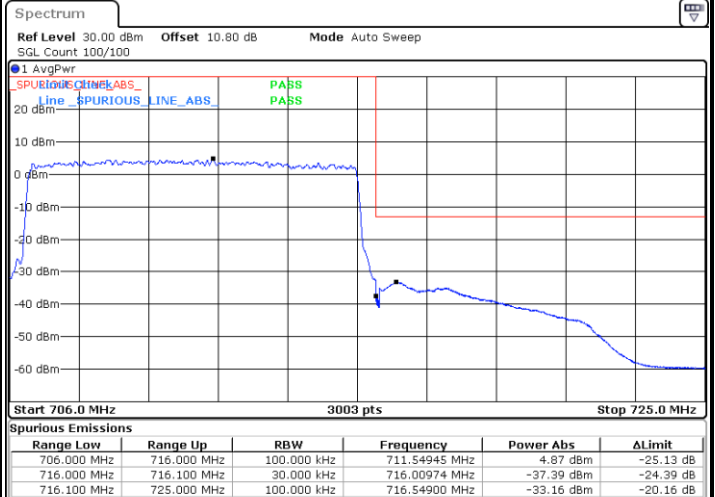

LTE Band 12 / 5MHz / 64QAM

Lowest Band Edge / 1RB

Date: 3.SEP.2020 21:36:55

Highest Band Edge / 1 RB

Date: 3.SEP.2020 21:40:16

Lowest Band Edge / Full RB

Date: 3.SEP.2020 21:36:23

Highest Band Edge / Full RB

Date: 3.SEP.2020 21:39:43

LTE Band 12 / 10MHz / QPSK

Lowest Band Edge / 1 RB

Date: 7.AUG.2020 00:00:55

Highest Band Edge / 1 RB

Date: 7.AUG.2020 00:09:07

Lowest Band Edge / Full RB

Date: 6.AUG.2020 23:57:55

Highest Band Edge / Full RB

Date: 7.AUG.2020 00:06:06

LTE Band 12 / 10MHz / 16QAM

Lowest Band Edge / 1 RB

Date: 6.AUG.2020 23:59:55

Highest Band Edge / 1 RB

Date: 7.AUG.2020 00:08:07

Lowest Band Edge / Full RB

Date: 6.AUG.2020 23:58:54

Highest Band Edge / Full RB

Date: 7.AUG.2020 00:07:07

LTE Band 12 / 10MHz / 64QAM

Lowest Band Edge / 1 RB

Date: 3.SEP.2020 21:42:31

Highest Band Edge / 1 RB

Date: 3.SEP.2020 21:45:53