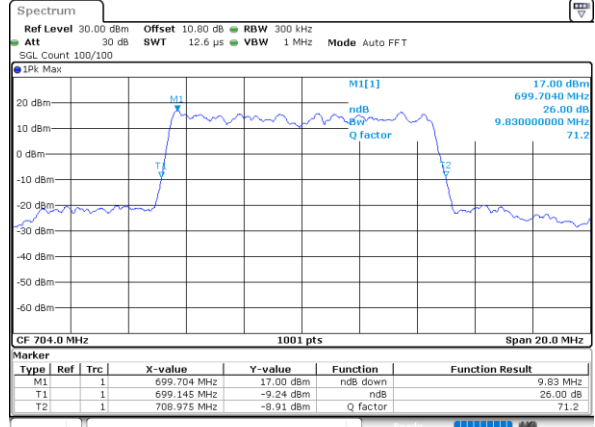

Lowest Channel / 10MHz / 16QAM

Date: 6.AUG.2020 23:56:43