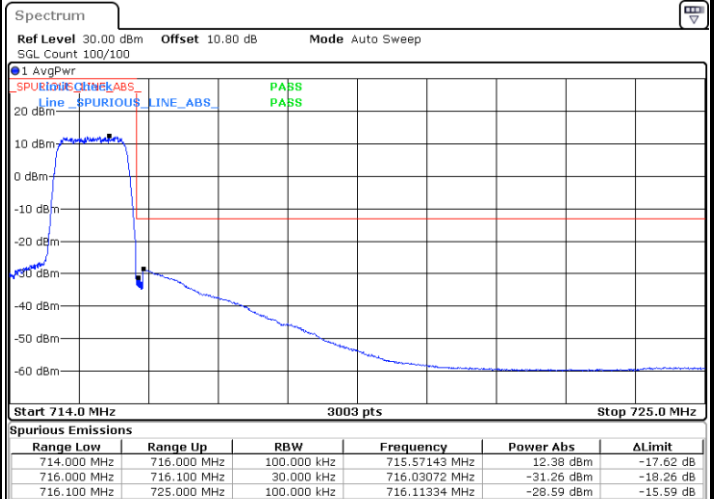

Middle Channel / 10MHz / 64QAM

Date: 3,SEP,2020 21:43:28

Highest Channel / 5MHz / 64QAM

Date: 3,SEP,2020 21:38:59

Highest Channel / 10MHz / 64QAM

Date: 3,SEP,2020 21:44:35

# Conducted Band Edge

LTE Band 12 / 1.4MHz / 16QAM

Lowest Band Edge / 1 RB

Date: 6.AUG.2020 23:16:58

Highest Band Edge / 1 RB

Date: 6.AUG.2020 23:25:08

Lowest Band Edge / Full RB

Date: 6.AUG.2020 23:15:58

Highest Band Edge / Full RB

Date: 6.AUG.2020 23:24:08

LTE Band 12 / 1.4MHz / 64QAM

Lowest Band Edge / 1 RB

Date: 3.SEP.2020 22:01:06

Highest Band Edge / 1 RB

Date: 3.SEP.2020 22:04:26

Lowest Band Edge / Full RB

Date: 3.SEP.2020 22:00:33

Highest Band Edge / Full RB

Date: 3.SEP.2020 22:03:54

LTE Band 12 / 3MHz / QPSK

Lowest Band Edge / 1RB

Date: 6.AUG.2020 23:32:16

Highest Band Edge / 1 RB

Date: 6.AUG.2020 23:40:28