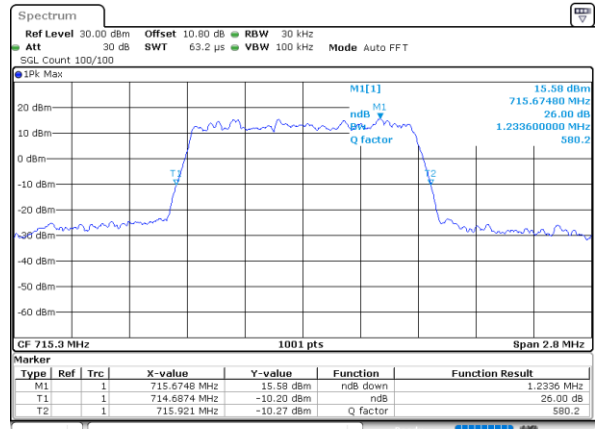

LTE Band 12

Lowest Channel / 1.4MHz / QPSK

Date: 6.AUG.2020 23:13:58

Lowest Channel / 1.4MHz / 16QAM

Date: 6.AUG.2020 23:13:46

Middle Channel / 1.4MHz / QPSK

Date: 6.AUG.2020 23:19:52

Middle Channel / 1.4MHz / 16QAM

Date: 6.AUG.2020 23:20:03

Highest Channel / 1.4MHz / QPSK

Date: 6.AUG.2020 23:22:09

Highest Channel / 1.4MHz / 16QAM

Date: 6.AUG.2020 23:21:57

LTE Band 12

Lowest Channel / 3MHz / QPSK

Date: 6.AUG.2020 23:28:16