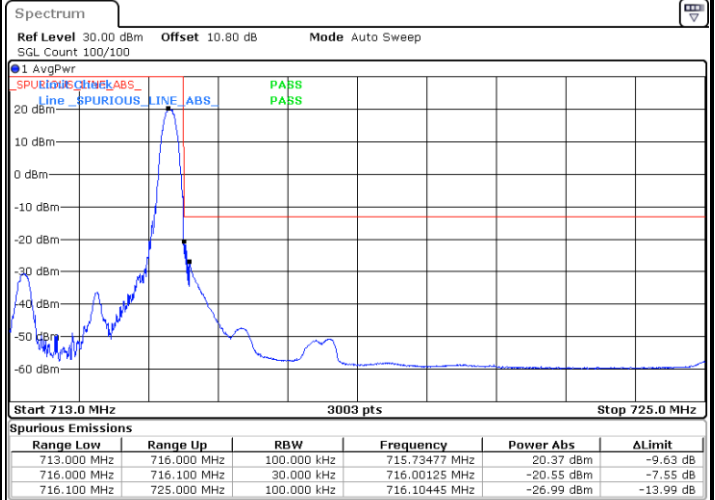

Date: 3.SEP.2020 22:00:33

Highest Band Edge / Full RB

Date: 3.SEP.2020 22:03:54

LTE Band 12 / 3MHz / QPSK

Lowest Band Edge / 1RB

Date: 6.AUG.2020 23:32:16

Highest Band Edge / 1 RB

Date: 6.AUG.2020 23:40:28

Lowest Band Edge / Full RB

Date: 6.AUG.2020 23:29:16

Highest Band Edge / Full RB

Date: 6.AUG.2020 23:37:28

LTE Band 12 / 3MHz / 16QAM

Lowest Band Edge / 1 RB

Date: 6.AUG.2020 23:31:16

Highest Band Edge / 1 RB

Date: 6.AUG.2020 23:39:28

Lowest Band Edge / Full RB

Date: 6.AUG.2020 23:30:16

Highest Band Edge / Full RB

Date: 6.AUG.2020 23:38:28

LTE Band 12 / 3MHz / 64QAM

Lowest Band Edge / 1 RB

Date: 3.SEP.2020 21:31:20

Highest Band Edge / 1 RB

Date: 3.SEP.2020 21:34:41

Lowest Band Edge / Full RB

Date: 3.SEP.2020 21:30:48

Highest Band Edge / Full RB

Date: 3.SEP.2020 21:34:08

LTE Band 12 / 5MHz / QPSK

Lowest Band Edge / 1 RB