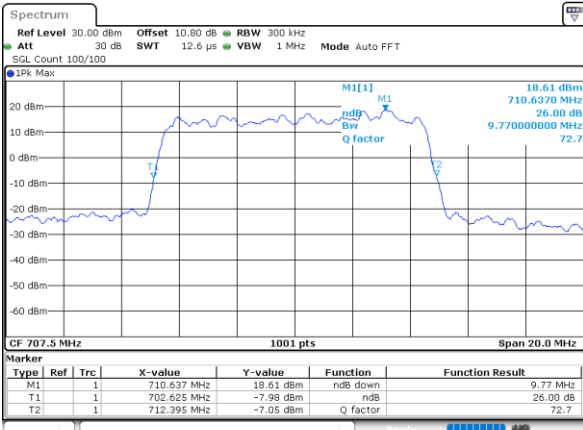

Lowest Channel / 10MHz / QPSK

Date: 6.AUG.2020 23:56:55

Lowest Channel / 10MHz / 16QAM

Date: 6.AUG.2020 23:56:43

Middle Channel / 10MHz / QPSK

Date: 7.AUG.2020 00:02:49

Middle Channel / 10MHz / 16QAM

Date: 7.AUG.2020 00:03:01

Highest Channel / 10MHz / QPSK

Date: 7.AUG.2020 00:05:07

Highest Channel / 10MHz / 16QAM

Date: 7.AUG.2020 00:04:55

LTE Band 12

Lowest Channel / 1.4MHz / 64QAM

Date: 3,SEP,2020 22:00:01

Lowest Channel / 3MHz / 64QAM