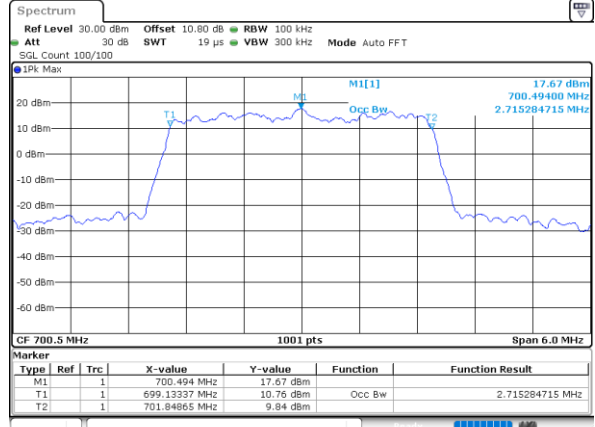

Lowest Channel / 3MHz / 16QAM

Date: 6.AUG.2020 23:27:53