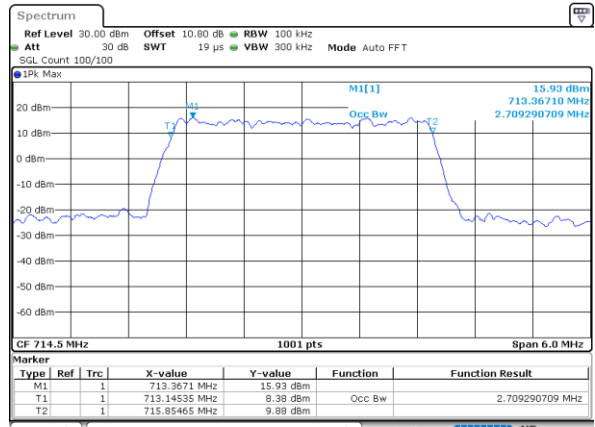

Highest Channel / 3MHz / 16QAM

Date: 6.AUG.2020 23:36:05

LTE Band 12

Lowest Channel / 5MHz / QPSK

Date: 6.AUG.2020 23:42:01

Lowest Channel / 5MHz / 16QAM

Date: 6.AUG.2020 23:42:13

Middle Channel / 5MHz / QPSK