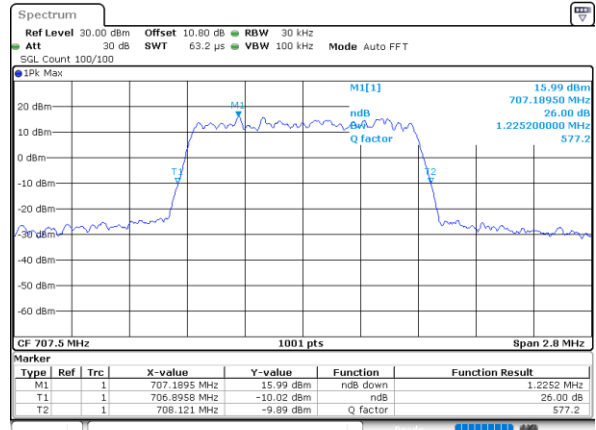

LTE Band 12

Lowest Channel / 1.4MHz / QPSK

Date: 6.AUG.2020 23:13:58

Lowest Channel / 1.4MHz / 16QAM

Date: 6.AUG.2020 23:13:46

Middle Channel / 1.4MHz / QPSK

Date: 6.AUG.2020 23:19:52

Middle Channel / 1.4MHz / 16QAM

Date: 6.AUG.2020 23:20:03

Highest Channel / 1.4MHz / QPSK

Date: 6.AUG.2020 23:22:09

Highest Channel / 1.4MHz / 16QAM

Date: 6.AUG.2020 23:21:57

LTE Band 12

Lowest Channel / 3MHz / QPSK

Date: 6.AUG.2020 23:28:16