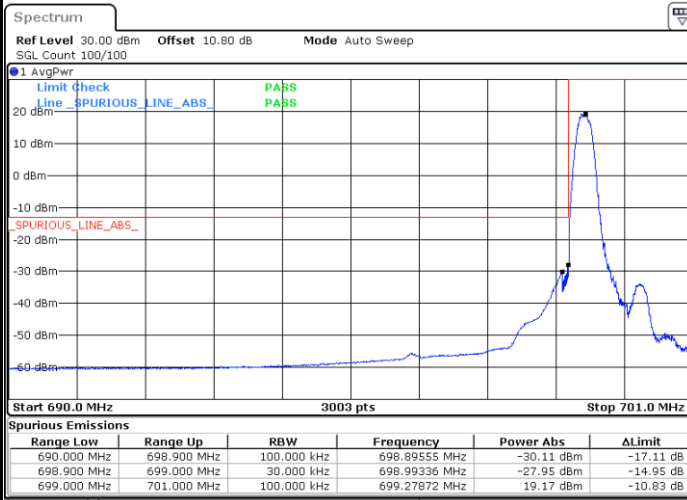

# Conducted Band Edge

LTE Band 12 / 1.4MHz / 16QAM

Lowest Band Edge / 1 RB

Date: 6.AUG.2020 23:16:58

Highest Band Edge / 1 RB

Date: 6.AUG.2020 23:25:08

Lowest Band Edge / Full RB

Date: 6.AUG.2020 23:15:58

Highest Band Edge / Full RB

Date: 6.AUG.2020 23:24:08

LTE Band 12 / 1.4MHz / 64QAM

Lowest Band Edge / 1 RB

Date: 3.SEP.2020 22:01:06

Highest Band Edge / 1 RB

Date: 3.SEP.2020 22:04:26

Lowest Band Edge / Full RB

Date: 3.SEP.2020 22:00:33

Highest Band Edge / Full RB

Date: 3.SEP.2020 22:03:54

LTE Band 12 / 3MHz / QPSK

Lowest Band Edge / 1RB

Date: 6.AUG.2020 23:32:16

Highest Band Edge / 1 RB

Date: 6.AUG.2020 23:40:28

Lowest Band Edge / Full RB

Date: 6.AUG.2020 23:29:16

Highest Band Edge / Full RB

Date: 6.AUG.2020 23:37:28

LTE Band 12 / 3MHz / 16QAM

Lowest Band Edge / 1 RB

Date: 6.AUG.2020 23:31:16

Highest Band Edge / 1 RB