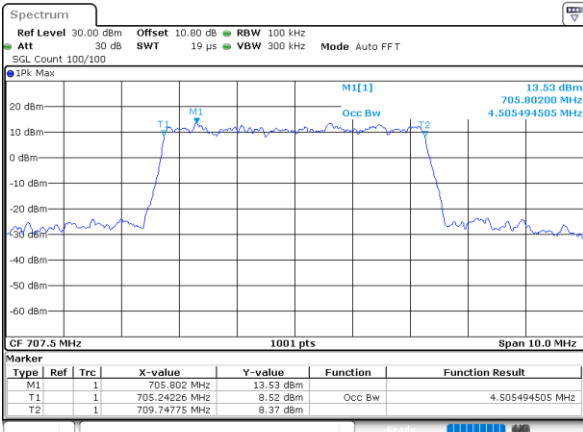

Date: 3,SEP,2020 21:33:24

LTE Band 12

Lowest Channel / 5MHz / 64QAM

Date: 3,SEP,2020 21:35:38

Lowest Channel / 10MHz / 64QAM

Date: 3,SEP,2020 21:41:13

Middle Channel / 5MHz / 64QAM

Date: 3,SEP,2020 21:37:52

Middle Channel / 10MHz / 64QAM

Date: 3,SEP,2020 21:43:28

Highest Channel / 5MHz / 64QAM

Date: 3,SEP,2020 21:38:59

Highest Channel / 10MHz / 64QAM

Date: 3,SEP,2020 21:44:35

# Conducted Band Edge

LTE Band 12 / 1.4MHz / 16QAM

Lowest Band Edge / 1 RB

Date: 6.AUG.2020 23:16:58

Highest Band Edge / 1 RB

Date: 6.AUG.2020 23:25:08

Lowest Band Edge / Full RB

Date: 6.AUG.2020 23:15:58