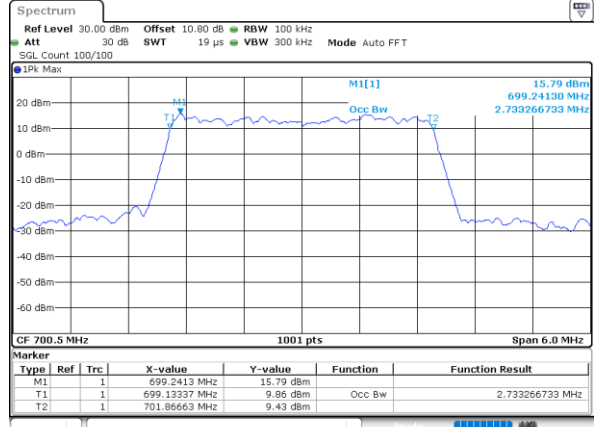

Highest Channel / 10MHz / QPSK

Date: 7.AUG.2020 00:04:31

Highest Channel / 10MHz / 16QAM

Date: 7.AUG.2020 00:04:43

LTE Band 12

Lowest Channel / 1.4MHz / 64QAM

Date: 3,SEP,2020 21:59:49

Lowest Channel / 3MHz / 64QAM

Date: 3,SEP,2020 21:29:59

Middle Channel / 1.4MHz / 64QAM

Date: 3,SEP,2020 22:10:10

Middle Channel / 3MHz / 64QAM

Date: 3,SEP,2020 21:32:17

Highest Channel / 1.4MHz / 64QAM

Date: 3,SEP,2020 22:10:11

Highest Channel / 3MHz / 64QAM