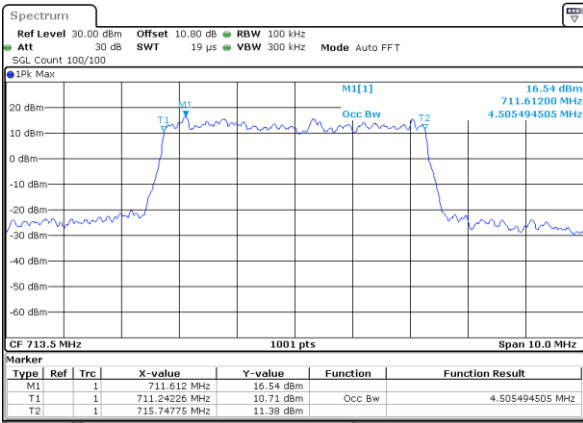

Highest Channel / 3MHz / 16QAM

Date: 6.AUG.2020 23:36:05

LTE Band 12

Lowest Channel / 5MHz / QPSK

Date: 6.AUG.2020 23:42:01

Lowest Channel / 5MHz / 16QAM

Date: 6.AUG.2020 23:42:13

Middle Channel / 5MHz / QPSK

Date: 6.AUG.2020 23:48:19

Middle Channel / 5MHz / 16QAM

Date: 6.AUG.2020 23:48:08

Highest Channel / 5MHz / QPSK

Date: 6.AUG.2020 23:50:12

Highest Channel / 5MHz / 16QAM

Date: 6.AUG.2020 23:50:24

LTE Band 12