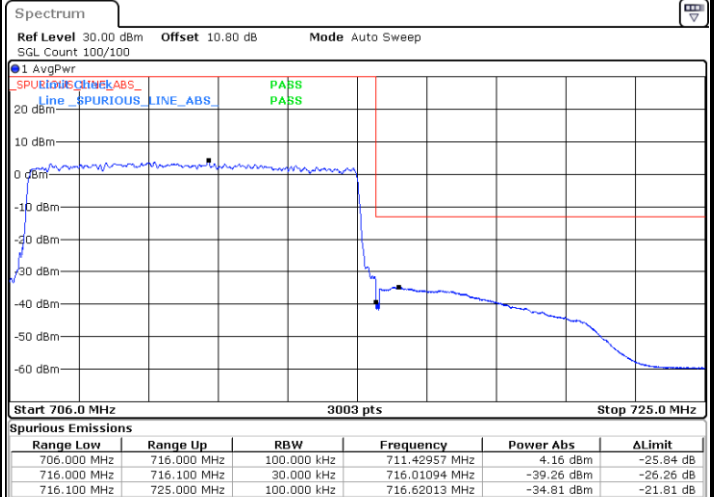

Date: 3.SEP.2020 21:39:43

LTE Band 12 / 10MHz / QPSK

Lowest Band Edge / 1 RB

Date: 7.AUG.2020 00:00:55

Highest Band Edge / 1 RB

Date: 7.AUG.2020 00:09:07

Lowest Band Edge / Full RB

Date: 6.AUG.2020 23:57:55

Highest Band Edge / Full RB

Date: 7.AUG.2020 00:06:06

LTE Band 12 / 10MHz / 16QAM

Lowest Band Edge / 1 RB

Date: 6.AUG.2020 23:59:55

Highest Band Edge / 1 RB

Date: 7.AUG.2020 00:08:07

Lowest Band Edge / Full RB

Date: 6.AUG.2020 23:58:54

Highest Band Edge / Full RB

Date: 7.AUG.2020 00:07:07

LTE Band 12 / 10MHz / 64QAM

Lowest Band Edge / 1 RB

Date: 3.SEP.2020 21:42:31

Highest Band Edge / 1 RB

Date: 3.SEP.2020 21:45:53

Lowest Band Edge / Full RB

Date: 3.SEP.2020 21:41:58

Highest Band Edge / Full RB

Date: 3.SEP.2020 21:45:19