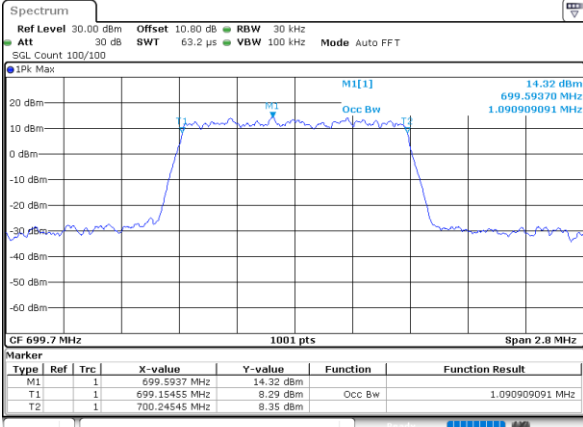

Highest Channel / 10MHz / QPSK

Date: 7.AUG.2020 00:04:31

Highest Channel / 10MHz / 16QAM

Date: 7.AUG.2020 00:04:43

LTE Band 12

Lowest Channel / 1.4MHz / 64QAM

Date: 3,SEP,2020 21:59:49

Lowest Channel / 3MHz / 64QAM

Date: 3,SEP,2020 21:29:59

Middle Channel / 1.4MHz / 64QAM

Date: 3,SEP,2020 22:10:10

Middle Channel / 3MHz / 64QAM

Date: 3,SEP,2020 21:32:17

Highest Channel / 1.4MHz / 64QAM

Date: 3,SEP,2020 22:10:11

Highest Channel / 3MHz / 64QAM