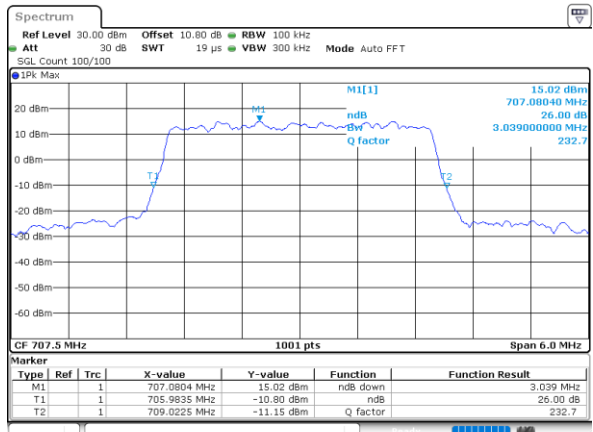

Middle Channel / 3MHz / 64QAM

Date: 3,SEP,2020 21:32:28