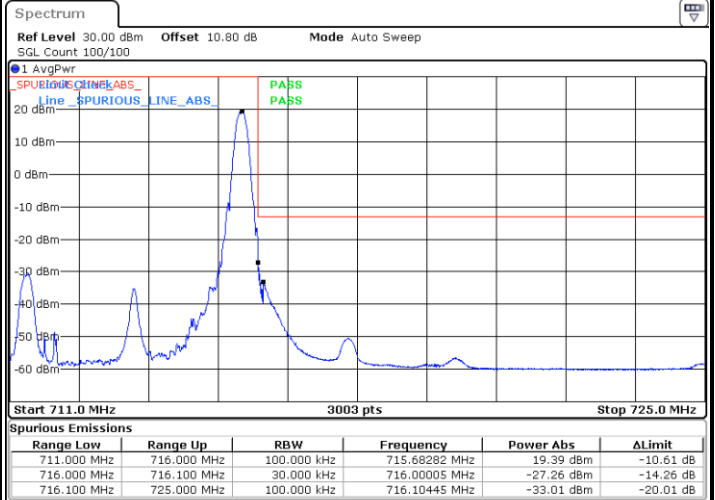

Date: 6.AUG.2020 23:46:36

Highest Band Edge / 1 RB

Date: 6.AUG.2020 23:53:47

Lowest Band Edge / Full RB

Date: 6.AUG.2020 23:43:36

Highest Band Edge / Full RB

Date: 6.AUG.2020 23:51:47

LTE Band 12 / 5MHz / 16QAM

Lowest Band Edge / 1RB

Date: 6.AUG.2020 23:45:36

Highest Band Edge / 1 RB

Date: 6.AUG.2020 23:54:47

Lowest Band Edge / Full RB

Date: 6.AUG.2020 23:44:36

Highest Band Edge / Full RB

Date: 6.AUG.2020 23:52:47

LTE Band 12 / 5MHz / 64QAM

Lowest Band Edge / 1RB

Date: 3.SEP.2020 21:36:55

Highest Band Edge / 1 RB

Date: 3.SEP.2020 21:40:16

Lowest Band Edge / Full RB

Date: 3.SEP.2020 21:36:23

Highest Band Edge / Full RB

Date: 3.SEP.2020 21:39:43

LTE Band 12 / 10MHz / QPSK

Lowest Band Edge / 1 RB

Date: 7.AUG.2020 00:00:55

Highest Band Edge / 1 RB

Date: 7.AUG.2020 00:09:07

Lowest Band Edge / Full RB

Date: 6.AUG.2020 23:57:55