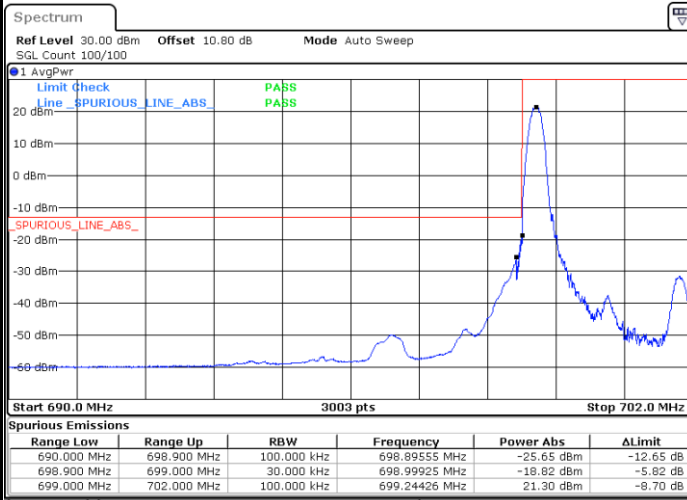

Highest Band Edge / Full RB

Date: 6.AUG.2020 23:24:08

LTE Band 12 / 1.4MHz / 64QAM

Lowest Band Edge / 1 RB

Date: 3.SEP.2020 22:01:06

Highest Band Edge / 1 RB

Date: 3.SEP.2020 22:04:26

Lowest Band Edge / Full RB

Date: 3.SEP.2020 22:00:33

Highest Band Edge / Full RB

Date: 3.SEP.2020 22:03:54

LTE Band 12 / 3MHz / QPSK

Lowest Band Edge / 1RB

Date: 6.AUG.2020 23:32:16

Highest Band Edge / 1 RB

Date: 6.AUG.2020 23:40:28

Lowest Band Edge / Full RB

Date: 6.AUG.2020 23:29:16

Highest Band Edge / Full RB

Date: 6.AUG.2020 23:37:28

LTE Band 12 / 3MHz / 16QAM

Lowest Band Edge / 1 RB

Date: 6.AUG.2020 23:31:16

Highest Band Edge / 1 RB

Date: 6.AUG.2020 23:39:28

Lowest Band Edge / Full RB

Date: 6.AUG.2020 23:30:16

Highest Band Edge / Full RB

Date: 6.AUG.2020 23:38:28

LTE Band 12 / 3MHz / 64QAM

Lowest Band Edge / 1 RB

Date: 3.SEP.2020 21:31:20