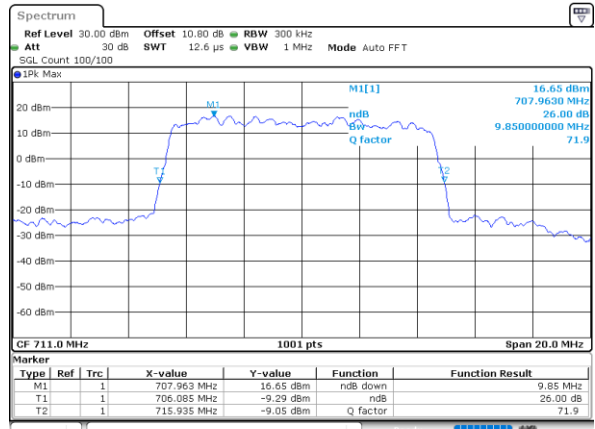

Lowest Channel / 10MHz / QPSK

Date: 6.AUG.2020 23:56:55

Lowest Channel / 10MHz / 16QAM

Date: 6.AUG.2020 23:56:43

Middle Channel / 10MHz / QPSK

Date: 7.AUG.2020 00:02:49

Middle Channel / 10MHz / 16QAM

Date: 7.AUG.2020 00:03:01

Highest Channel / 10MHz / QPSK

Date: 7.AUG.2020 00:05:07

Highest Channel / 10MHz / 16QAM

Date: 7.AUG.2020 00:04:55

LTE Band 12

Lowest Channel / 1.4MHz / 64QAM

Date: 3,SEP,2020 22:00:01

Lowest Channel / 3MHz / 64QAM