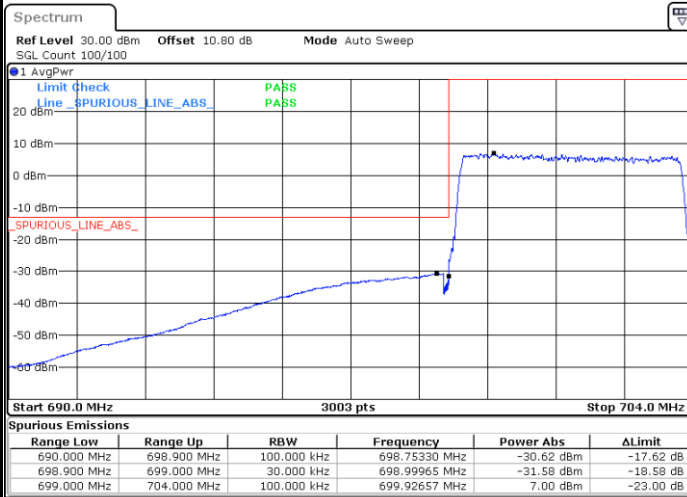

Date: 6.AUG.2020 23:46:36

Highest Band Edge / 1 RB

Date: 6.AUG.2020 23:53:47

Lowest Band Edge / Full RB

Date: 6.AUG.2020 23:43:36

Highest Band Edge / Full RB

Date: 6.AUG.2020 23:51:47

LTE Band 12 / 5MHz / 16QAM

Lowest Band Edge / 1RB

Date: 6.AUG.2020 23:45:36

Highest Band Edge / 1 RB

Date: 6.AUG.2020 23:54:47

Lowest Band Edge / Full RB

Date: 6.AUG.2020 23:44:36

Highest Band Edge / Full RB

Date: 6.AUG.2020 23:52:47

LTE Band 12 / 5MHz / 64QAM

Lowest Band Edge / 1RB

Date: 3.SEP.2020 21:36:55

Highest Band Edge / 1 RB

Date: 3.SEP.2020 21:40:16

Lowest Band Edge / Full RB

Date: 3.SEP.2020 21:36:23

Highest Band Edge / Full RB

Date: 3.SEP.2020 21:39:43

LTE Band 12 / 10MHz / QPSK

Lowest Band Edge / 1 RB

Date: 7.AUG.2020 00:00:55

Highest Band Edge / 1 RB

Date: 7.AUG.2020 00:09:07

Lowest Band Edge / Full RB

Date: 6.AUG.2020 23:57:55