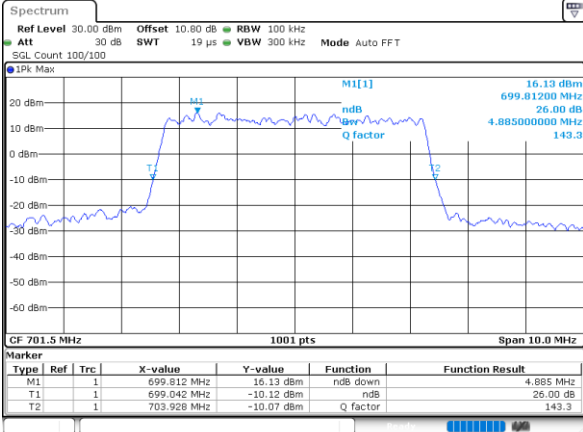

Highest Channel / 3MHz / 16QAM

Date: 6.AUG.2020 23:36:16

LTE Band 12

Lowest Channel / 5MHz / QPSK

Date: 6.AUG.2020 23:42:16

Lowest Channel / 5MHz / 16QAM

Date: 6.AUG.2020 23:42:24

Middle Channel / 5MHz / QPSK