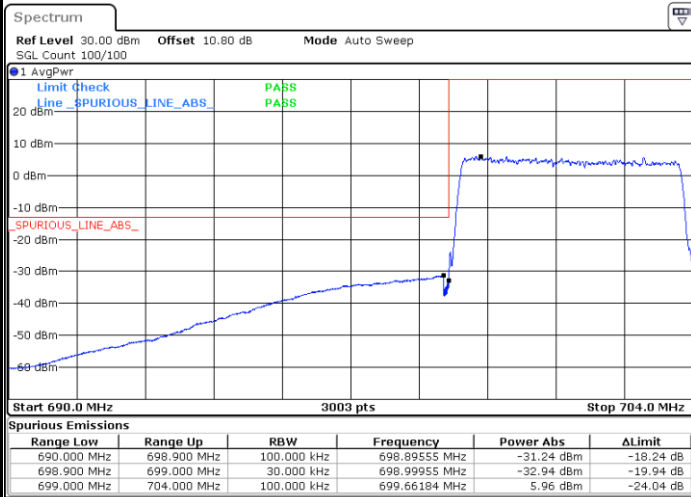

Lowest Band Edge / 1RB

Date: 6.AUG.2020 23:45:36

Highest Band Edge / 1 RB

Date: 6.AUG.2020 23:54:47

Lowest Band Edge / Full RB

Date: 6.AUG.2020 23:44:36

Highest Band Edge / Full RB

Date: 6.AUG.2020 23:52:47

LTE Band 12 / 5MHz / 64QAM

Lowest Band Edge / 1RB

Date: 3.SEP.2020 21:36:55

Highest Band Edge / 1 RB

Date: 3.SEP.2020 21:40:16

Lowest Band Edge / Full RB

Date: 3.SEP.2020 21:36:23

Highest Band Edge / Full RB

Date: 3.SEP.2020 21:39:43

LTE Band 12 / 10MHz / QPSK

Lowest Band Edge / 1 RB

Date: 7.AUG.2020 00:00:55

Highest Band Edge / 1 RB

Date: 7.AUG.2020 00:09:07

Lowest Band Edge / Full RB

Date: 6.AUG.2020 23:57:55

Highest Band Edge / Full RB

Date: 7.AUG.2020 00:06:06

LTE Band 12 / 10MHz / 16QAM

Lowest Band Edge / 1 RB

Date: 6.AUG.2020 23:59:55

Highest Band Edge / 1 RB

Date: 7.AUG.2020 00:08:07

Lowest Band Edge / Full RB