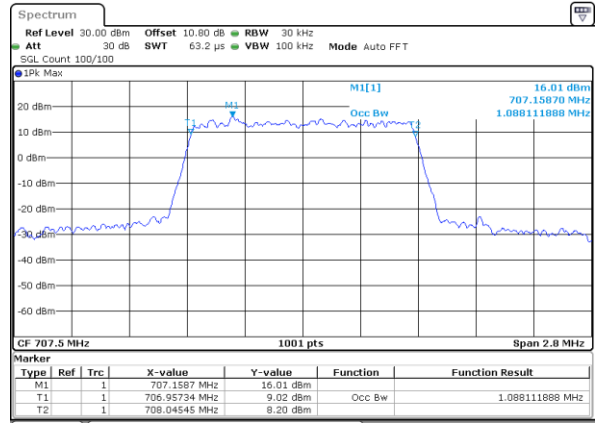

Middle Channel / 10MHz / 64QAM

Date: 3,SEP,2020 21:43:39

Highest Channel / 5MHz / 64QAM

Date: 3,SEP,2020 21:13:11

Highest Channel / 10MHz / 64QAM

Date: 3,SEP,2020 21:44:47

**Occupied Bandwidth**

Mode	LTE Band 12 : 99%OBW(MHz)											
BW	1.4MHz		3MHz		5MHz		10MHz		15MHz		20MHz	
Mod.	QPSK	16QAM	QPSK	16QAM	QPSK	16QAM	QPSK	16QAM	QPSK	16QAM	QPSK	16QAM
Lowest CH	1.09	1.09	2.72	2.72	4.51	4.52	9.03	9.05	-	-	-	-
Middle CH	1.09	1.09	2.72	2.72	4.48	4.48	9.05	9.01	-	-	-	-
Highest CH	1.09	1.09	2.73	2.71	4.51	4.51	8.97	9.01	-	-	-	-
Mode	LTE Band 12 : 99%OBW(MHz)											
BW	1.4MHz		3MHz		5MHz		10MHz		15MHz		20MHz	
Mod.	64QAM		64QAM		64QAM		64QAM		64QAM		64QAM	
Lowest CH	1.09	-	2.73	-	4.51	-	9.09	-	-	-	-	-
Middle CH	1.09	-	2.73	-	4.51	-	9.03	-	-	-	-	-
Highest CH	1.09	-	2.73	-	4.50	-	9.01	-	-	-	-	-

LTE Band 12

Lowest Channel / 1.4MHz / QPSK

Date: 6.AUG.2020 23:13:23

Lowest Channel / 1.4MHz / 16QAM

Date: 6.AUG.2020 23:13:34

Middle Channel / 1.4MHz / QPSK

Date: 6.AUG.2020 23:19:41

Middle Channel / 1.4MHz / 16QAM

Date: 6.AUG.2020 23:19:29

Highest Channel / 1.4MHz / QPSK

Date: 6.AUG.2020 23:21:34

Highest Channel / 1.4MHz / 16QAM

Date: 6.AUG.2020 23:21:45

LTE Band 12

Lowest Channel / 3MHz / QPSK

Date: 6.AUG.2020 23:27:41