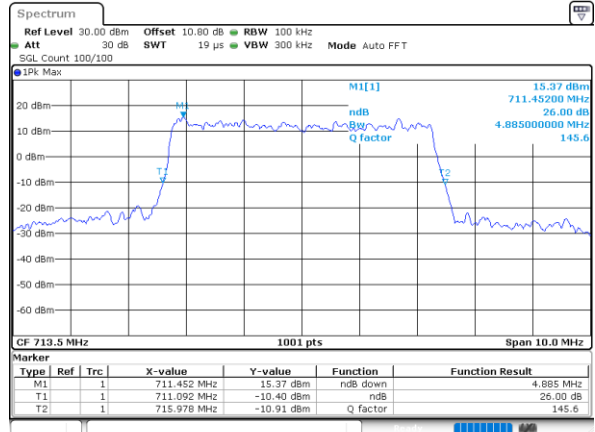

Date: 6.AUG.2020 23:48:30

Middle Channel / 5MHz / 16QAM

Date: 6.AUG.2020 23:48:42

Highest Channel / 5MHz / QPSK

Date: 6.AUG.2020 23:50:47

Highest Channel / 5MHz / 16QAM

Date: 6.AUG.2020 23:50:36

LTE Band 12