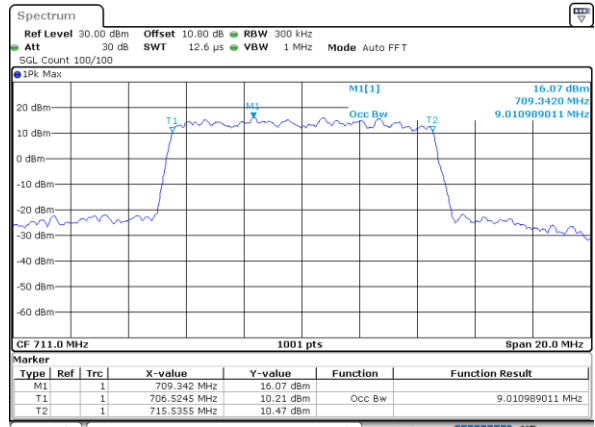

Highest Channel / 10MHz / QPSK

Date: 7.AUG.2020 00:04:31

Highest Channel / 10MHz / 16QAM

Date: 7.AUG.2020 00:04:43

LTE Band 12

Lowest Channel / 1.4MHz / 64QAM

Date: 3,SEP,2020 21:59:49

Lowest Channel / 3MHz / 64QAM