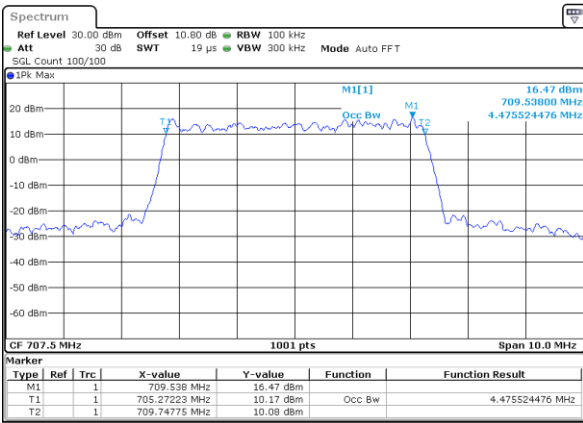

Highest Channel / 3MHz / 16QAM

Date: 6.AUG.2020 23:36:05

LTE Band 12

Lowest Channel / 5MHz / QPSK

Date: 6.AUG.2020 23:42:01

Lowest Channel / 5MHz / 16QAM

Date: 6.AUG.2020 23:42:13

Middle Channel / 5MHz / QPSK

Date: 6.AUG.2020 23:48:19

Middle Channel / 5MHz / 16QAM

Date: 6.AUG.2020 23:48:08

Highest Channel / 5MHz / QPSK

Date: 6.AUG.2020 23:50:12

Highest Channel / 5MHz / 16QAM

Date: 6.AUG.2020 23:50:24

LTE Band 12