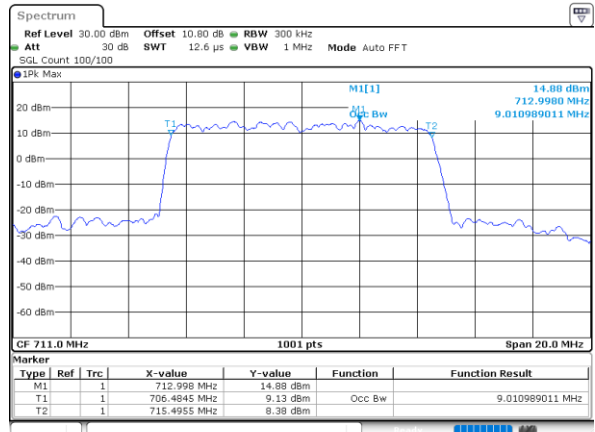

Middle Channel / 10MHz / 64QAM

Date: 3,SEP,2020 21:43:28

Highest Channel / 5MHz / 64QAM

Date: 3,SEP,2020 21:38:59

Highest Channel / 10MHz / 64QAM

Date: 3,SEP,2020 21:44:35

# Conducted Band Edge

LTE Band 12 / 1.4MHz / 16QAM

Lowest Band Edge / 1 RB

Date: 6.AUG.2020 23:16:58

Highest Band Edge / 1 RB

Date: 6.AUG.2020 23:25:08

Lowest Band Edge / Full RB

Date: 6.AUG.2020 23:15:58