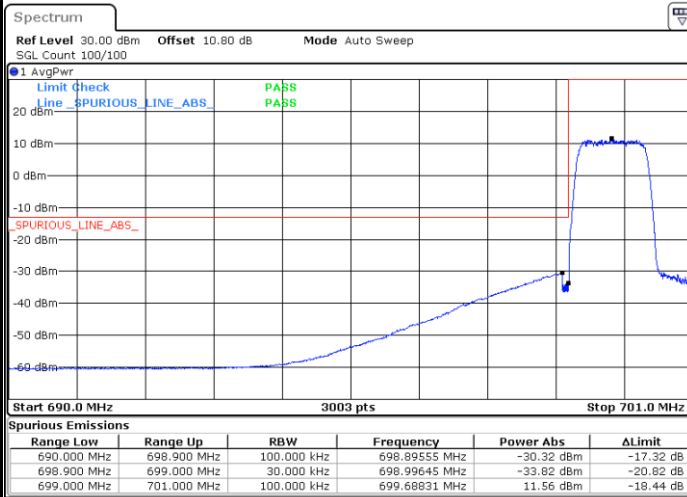

# Conducted Band Edge

LTE Band 12 / 1.4MHz / 16QAM

Lowest Band Edge / 1 RB

Date: 6.AUG.2020 23:16:58

Highest Band Edge / 1 RB

Date: 6.AUG.2020 23:25:08

Lowest Band Edge / Full RB

Date: 6.AUG.2020 23:15:58

Highest Band Edge / Full RB

Date: 6.AUG.2020 23:24:08

LTE Band 12 / 1.4MHz / 64QAM

Lowest Band Edge / 1 RB

Date: 3.SEP.2020 22:01:06

Highest Band Edge / 1 RB

Date: 3.SEP.2020 22:04:26

Lowest Band Edge / Full RB

Date: 3.SEP.2020 22:00:33

Highest Band Edge / Full RB

Date: 3.SEP.2020 22:03:54

LTE Band 12 / 3MHz / QPSK

Lowest Band Edge / 1RB

Date: 6.AUG.2020 23:32:16

Highest Band Edge / 1 RB

Date: 6.AUG.2020 23:40:28

Lowest Band Edge / Full RB

Date: 6.AUG.2020 23:29:16

Highest Band Edge / Full RB

Date: 6.AUG.2020 23:37:28

LTE Band 12 / 3MHz / 16QAM

Lowest Band Edge / 1 RB

Date: 6.AUG.2020 23:31:16

Highest Band Edge / 1 RB