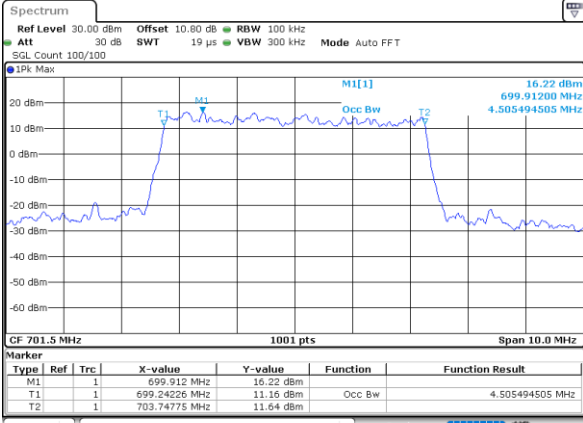

Highest Channel / 3MHz / 16QAM

Date: 6.AUG.2020 23:36:05

LTE Band 12

Lowest Channel / 5MHz / QPSK

Date: 6.AUG.2020 23:42:01

Lowest Channel / 5MHz / 16QAM

Date: 6.AUG.2020 23:42:13

Middle Channel / 5MHz / QPSK

Date: 6.AUG.2020 23:48:19

Middle Channel / 5MHz / 16QAM

Date: 6.AUG.2020 23:48:08

Highest Channel / 5MHz / QPSK

Date: 6.AUG.2020 23:50:12

Highest Channel / 5MHz / 16QAM

Date: 6.AUG.2020 23:50:24

LTE Band 12