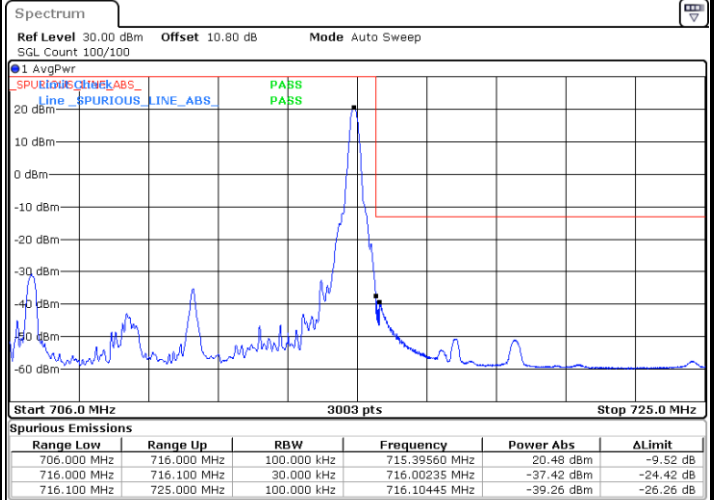

Date: 3.SEP.2020 21:39:43

LTE Band 12 / 10MHz / QPSK

Lowest Band Edge / 1 RB

Date: 7.AUG.2020 00:00:55

Highest Band Edge / 1 RB

Date: 7.AUG.2020 00:09:07

Lowest Band Edge / Full RB

Date: 6.AUG.2020 23:57:55

Highest Band Edge / Full RB

Date: 7.AUG.2020 00:06:06

LTE Band 12 / 10MHz / 16QAM

Lowest Band Edge / 1 RB

Date: 6.AUG.2020 23:59:55

Highest Band Edge / 1 RB

Date: 7.AUG.2020 00:08:07

Lowest Band Edge / Full RB

Date: 6.AUG.2020 23:58:54

Highest Band Edge / Full RB

Date: 7.AUG.2020 00:07:07

LTE Band 12 / 10MHz / 64QAM

Lowest Band Edge / 1 RB

Date: 3.SEP.2020 21:42:31

Highest Band Edge / 1 RB

Date: 3.SEP.2020 21:45:53

Lowest Band Edge / Full RB

Date: 3.SEP.2020 21:41:58

Highest Band Edge / Full RB

Date: 3.SEP.2020 21:45:19