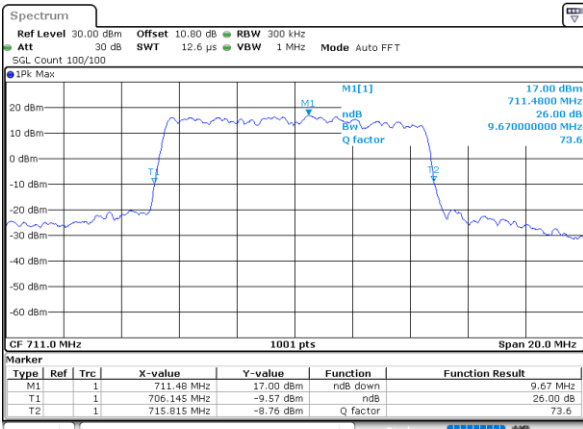

Highest Channel / 10MHz / QPSK

Date: 7.AUG.2020 00:05:07

Highest Channel / 10MHz / 16QAM

Date: 7.AUG.2020 00:04:55

LTE Band 12

Lowest Channel / 1.4MHz / 64QAM

Date: 3,SEP,2020 22:00:01

Lowest Channel / 3MHz / 64QAM