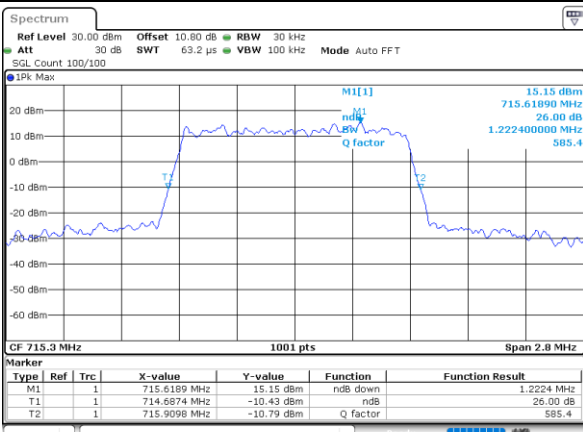

Date: 3,SEP,2020 21:30:11

Middle Channel / 1.4MHz / 64QAM

Date: 3,SEP,2020 22:02:14

Middle Channel / 3MHz / 64QAM

Date: 3,SEP,2020 21:32:28

Highest Channel / 1.4MHz / 64QAM

Date: 3,SEP,2020 22:03:22

Highest Channel / 3MHz / 64QAM