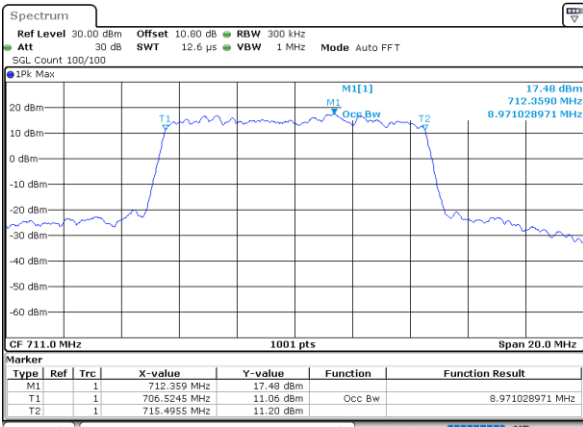

Highest Channel / 10MHz / QPSK

Date: 7.AUG.2020 00:04:31

Highest Channel / 10MHz / 16QAM

Date: 7.AUG.2020 00:04:43

LTE Band 12

Lowest Channel / 1.4MHz / 64QAM

Date: 3,SEP,2020 21:59:49

Lowest Channel / 3MHz / 64QAM