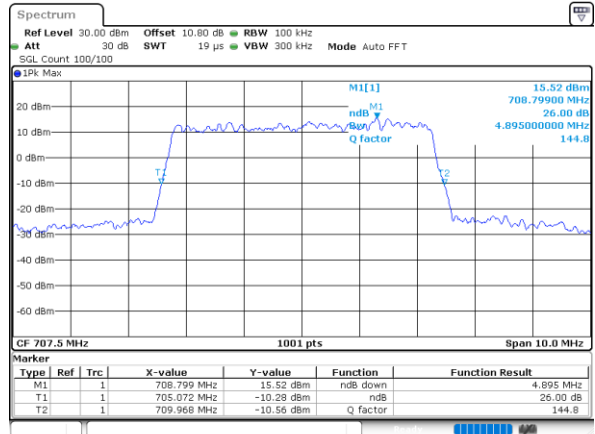

Middle Channel / 5MHz / 16QAM

Date: 6.AUG.2020 23:48:42