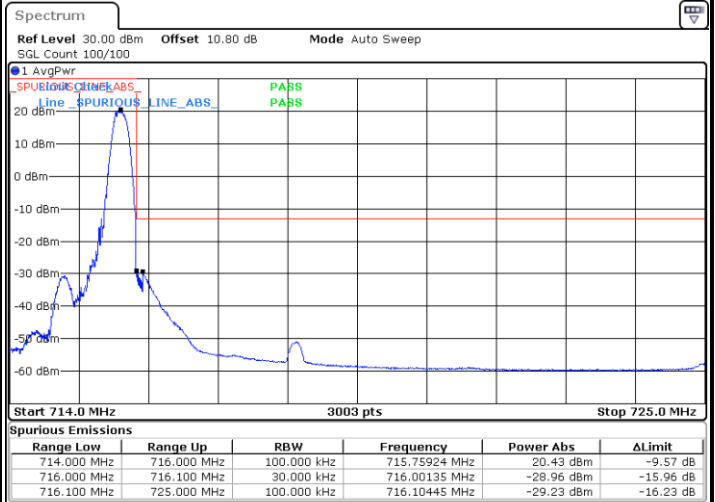

Middle Channel / 10MHz / 64QAM

Date: 3,SEP,2020 21:43:28

Highest Channel / 5MHz / 64QAM

Date: 3,SEP,2020 21:38:59

Highest Channel / 10MHz / 64QAM

Date: 3,SEP,2020 21:44:35

# Conducted Band Edge

LTE Band 12 / 1.4MHz / 16QAM

Lowest Band Edge / 1 RB

Date: 6.AUG.2020 23:16:58

Highest Band Edge / 1 RB

Date: 6.AUG.2020 23:25:08

Lowest Band Edge / Full RB

Date: 6.AUG.2020 23:15:58

Highest Band Edge / Full RB

Date: 6.AUG.2020 23:24:08

LTE Band 12 / 1.4MHz / 64QAM

Lowest Band Edge / 1 RB

Date: 3.SEP.2020 22:01:06

Highest Band Edge / 1 RB

Date: 3.SEP.2020 22:04:26

Lowest Band Edge / Full RB

Date: 3.SEP.2020 22:00:33

Highest Band Edge / Full RB

Date: 3.SEP.2020 22:03:54

LTE Band 12 / 3MHz / QPSK

Lowest Band Edge / 1RB

Date: 6.AUG.2020 23:32:16

Highest Band Edge / 1 RB

Date: 6.AUG.2020 23:40:28