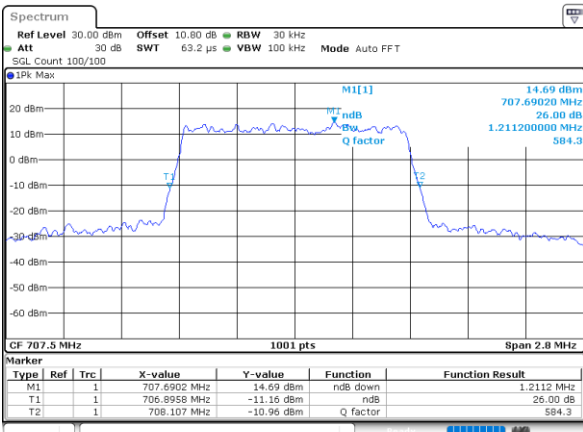

Middle Channel / 1.4MHz / 64QAM

Date: 3,SEP,2020 22:02:14