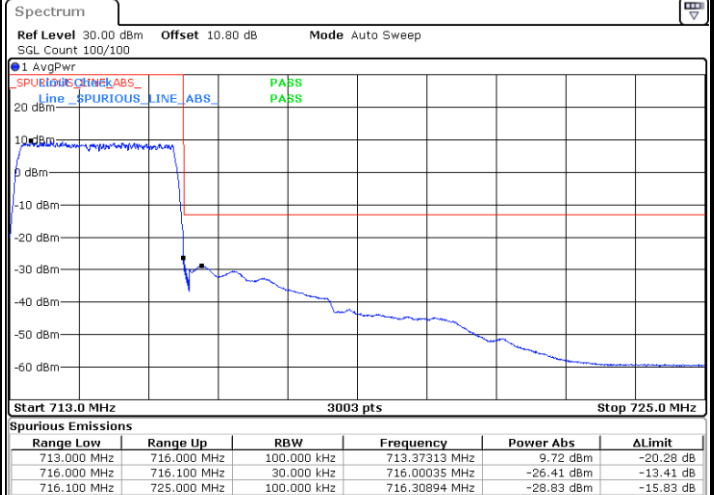

Highest Band Edge / Full RB

Date: 6.AUG.2020 23:24:08

LTE Band 12 / 1.4MHz / 64QAM

Lowest Band Edge / 1 RB

Date: 3.SEP.2020 22:01:06

Highest Band Edge / 1 RB

Date: 3.SEP.2020 22:04:26

Lowest Band Edge / Full RB

Date: 3.SEP.2020 22:00:33

Highest Band Edge / Full RB

Date: 3.SEP.2020 22:03:54

LTE Band 12 / 3MHz / QPSK

Lowest Band Edge / 1RB

Date: 6.AUG.2020 23:32:16

Highest Band Edge / 1 RB

Date: 6.AUG.2020 23:40:28

Lowest Band Edge / Full RB

Date: 6.AUG.2020 23:29:16

Highest Band Edge / Full RB

Date: 6.AUG.2020 23:37:28

LTE Band 12 / 3MHz / 16QAM

Lowest Band Edge / 1 RB

Date: 6.AUG.2020 23:31:16

Highest Band Edge / 1 RB

Date: 6.AUG.2020 23:39:28

Lowest Band Edge / Full RB

Date: 6.AUG.2020 23:30:16

Highest Band Edge / Full RB

Date: 6.AUG.2020 23:38:28

LTE Band 12 / 3MHz / 64QAM

Lowest Band Edge / 1 RB

Date: 3.SEP.2020 21:31:20