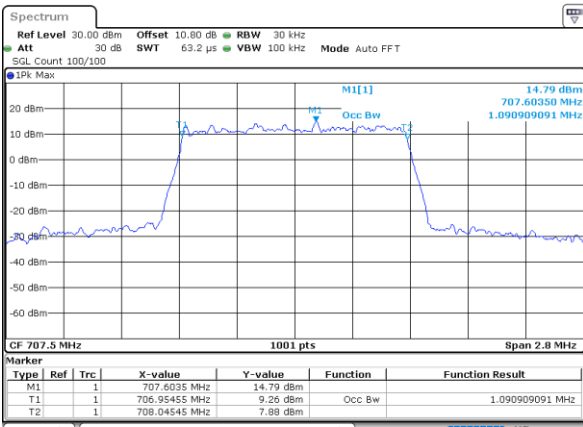

Middle Channel / 1.4MHz / 64QAM

Date: 3,SEP,2020 22:10:10