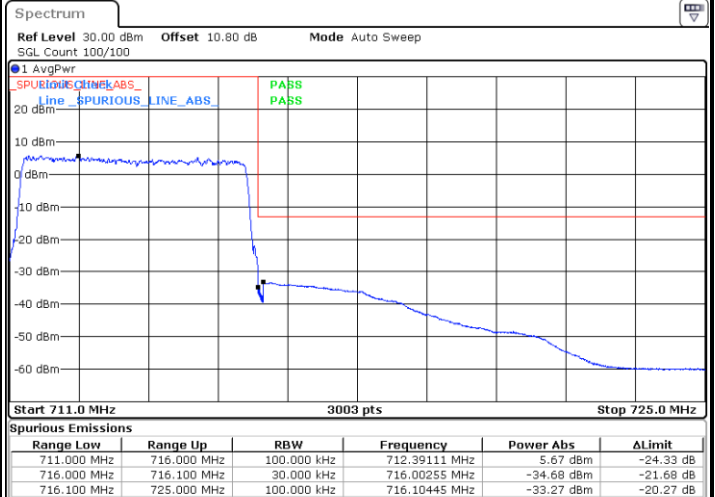

Lowest Band Edge / 1RB

Date: 6.AUG.2020 23:45:36

Highest Band Edge / 1 RB

Date: 6.AUG.2020 23:54:47

Lowest Band Edge / Full RB

Date: 6.AUG.2020 23:44:36

Highest Band Edge / Full RB

Date: 6.AUG.2020 23:52:47

LTE Band 12 / 5MHz / 64QAM

Lowest Band Edge / 1RB

Date: 3.SEP.2020 21:36:55

Highest Band Edge / 1 RB

Date: 3.SEP.2020 21:40:16

Lowest Band Edge / Full RB

Date: 3.SEP.2020 21:36:23

Highest Band Edge / Full RB

Date: 3.SEP.2020 21:39:43

LTE Band 12 / 10MHz / QPSK

Lowest Band Edge / 1 RB

Date: 7.AUG.2020 00:00:55

Highest Band Edge / 1 RB

Date: 7.AUG.2020 00:09:07

Lowest Band Edge / Full RB

Date: 6.AUG.2020 23:57:55

Highest Band Edge / Full RB

Date: 7.AUG.2020 00:06:06

LTE Band 12 / 10MHz / 16QAM

Lowest Band Edge / 1 RB

Date: 6.AUG.2020 23:59:55

Highest Band Edge / 1 RB

Date: 7.AUG.2020 00:08:07

Lowest Band Edge / Full RB