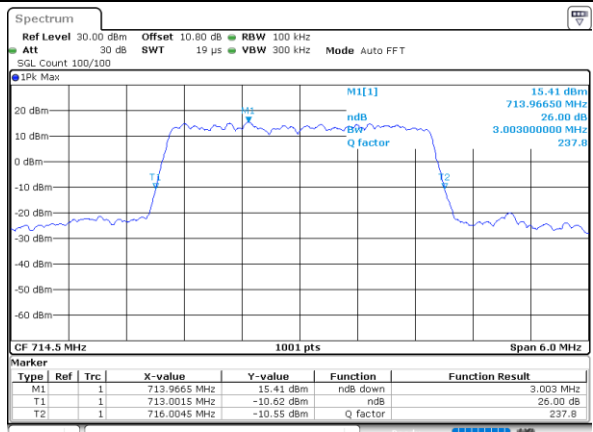

Date: 3,SEP,2020 21:30:11

Middle Channel / 1.4MHz / 64QAM

Date: 3,SEP,2020 22:02:14

Middle Channel / 3MHz / 64QAM

Date: 3,SEP,2020 21:32:28

Highest Channel / 1.4MHz / 64QAM

Date: 3,SEP,2020 22:03:22

Highest Channel / 3MHz / 64QAM