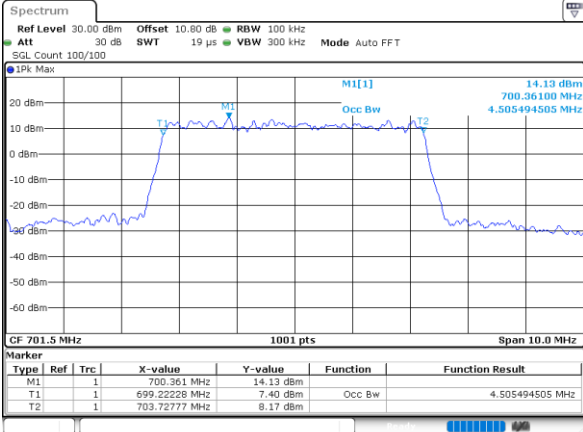

Highest Channel / 10MHz / QPSK

Date: 7.AUG.2020 00:04:31

Highest Channel / 10MHz / 16QAM

Date: 7.AUG.2020 00:04:43

LTE Band 12

Lowest Channel / 1.4MHz / 64QAM

Date: 3,SEP,2020 21:59:49

Lowest Channel / 3MHz / 64QAM

Date: 3,SEP,2020 21:29:59

Middle Channel / 1.4MHz / 64QAM

Date: 3,SEP,2020 22:10:10

Middle Channel / 3MHz / 64QAM

Date: 3,SEP,2020 21:32:17

Highest Channel / 1.4MHz / 64QAM

Date: 3,SEP,2020 22:10:11

Highest Channel / 3MHz / 64QAM

Date: 3,SEP,2020 21:33:24

LTE Band 12

Lowest Channel / 5MHz / 64QAM

Date: 3,SEP,2020 21:35:38

Lowest Channel / 10MHz / 64QAM

Date: 3,SEP,2020 21:41:13

Middle Channel / 5MHz / 64QAM

Date: 3,SEP,2020 21:37:52