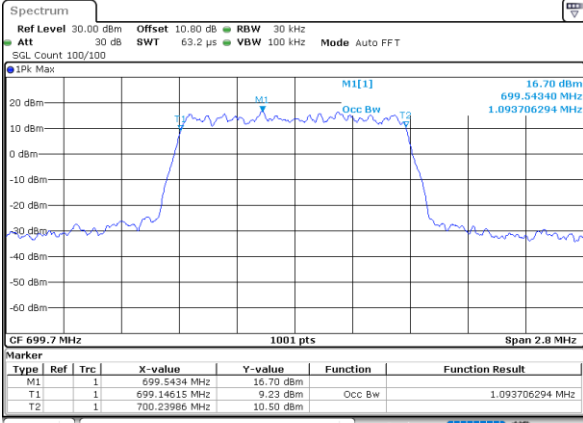

Middle Channel / 10MHz / 64QAM

Date: 3,SEP,2020 21:43:39

Highest Channel / 5MHz / 64QAM

Date: 3,SEP,2020 21:13:11

Highest Channel / 10MHz / 64QAM

Date: 3,SEP,2020 21:44:47

**Occupied Bandwidth**

Mode	LTE Band 12 : 99%OBW(MHz)											
BW	1.4MHz		3MHz		5MHz		10MHz		15MHz		20MHz	
Mod.	QPSK	16QAM	QPSK	16QAM	QPSK	16QAM	QPSK	16QAM	QPSK	16QAM	QPSK	16QAM
Lowest CH	1.09	1.09	2.72	2.72	4.51	4.52	9.03	9.05	-	-	-	-
Middle CH	1.09	1.09	2.72	2.72	4.48	4.48	9.05	9.01	-	-	-	-
Highest CH	1.09	1.09	2.73	2.71	4.51	4.51	8.97	9.01	-	-	-	-
Mode	LTE Band 12 : 99%OBW(MHz)											
BW	1.4MHz		3MHz		5MHz		10MHz		15MHz		20MHz	
Mod.	64QAM		64QAM		64QAM		64QAM		64QAM		64QAM	
Lowest CH	1.09	-	2.73	-	4.51	-	9.09	-	-	-	-	-
Middle CH	1.09	-	2.73	-	4.51	-	9.03	-	-	-	-	-
Highest CH	1.09	-	2.73	-	4.50	-	9.01	-	-	-	-	-

LTE Band 12

Lowest Channel / 1.4MHz / QPSK

Date: 6.AUG.2020 23:13:23

Lowest Channel / 1.4MHz / 16QAM

Date: 6.AUG.2020 23:13:34

Middle Channel / 1.4MHz / QPSK

Date: 6.AUG.2020 23:19:41

Middle Channel / 1.4MHz / 16QAM