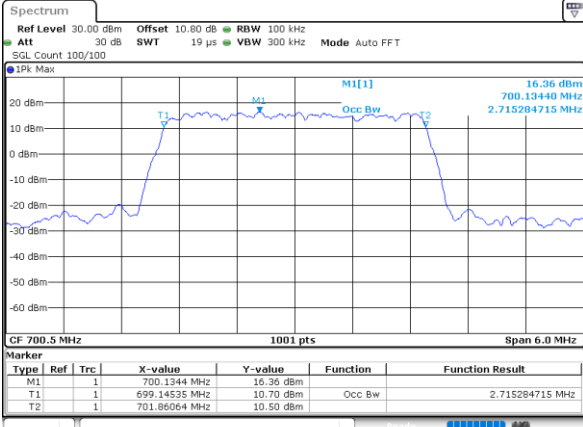

Date: 6.AUG.2020 23:19:29

Highest Channel / 1.4MHz / QPSK

Date: 6.AUG.2020 23:21:34

Highest Channel / 1.4MHz / 16QAM

Date: 6.AUG.2020 23:21:45

LTE Band 12

Lowest Channel / 3MHz / QPSK

Date: 6.AUG.2020 23:27:41