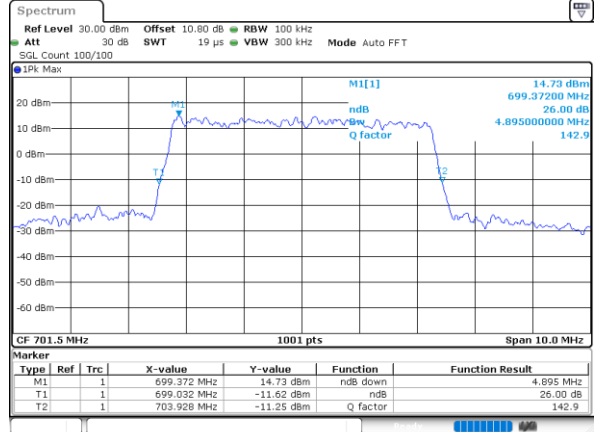

Highest Channel / 3MHz / 16QAM

Date: 6.AUG.2020 23:36:16

LTE Band 12

Lowest Channel / 5MHz / QPSK

Date: 6.AUG.2020 23:42:16

Lowest Channel / 5MHz / 16QAM

Date: 6.AUG.2020 23:42:24

Middle Channel / 5MHz / QPSK