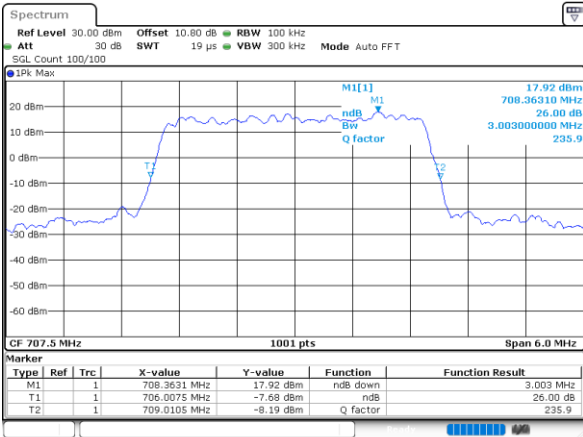

Middle Channel / 3MHz / QPSK

Date: 6.AUG.2020 23:34:11