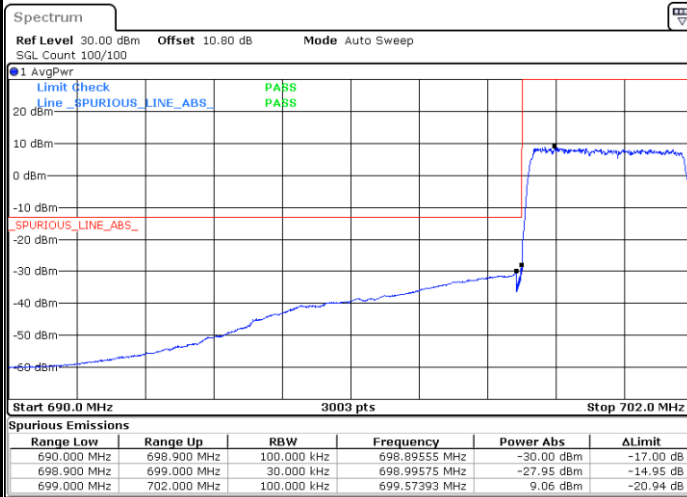

Date: 3.SEP.2020 22:00:33

Highest Band Edge / Full RB

Date: 3.SEP.2020 22:03:54

LTE Band 12 / 3MHz / QPSK

Lowest Band Edge / 1RB

Date: 6.AUG.2020 23:32:16

Highest Band Edge / 1 RB

Date: 6.AUG.2020 23:40:28

Lowest Band Edge / Full RB

Date: 6.AUG.2020 23:29:16

Highest Band Edge / Full RB

Date: 6.AUG.2020 23:37:28

LTE Band 12 / 3MHz / 16QAM

Lowest Band Edge / 1 RB

Date: 6.AUG.2020 23:31:16

Highest Band Edge / 1 RB

Date: 6.AUG.2020 23:39:28

Lowest Band Edge / Full RB

Date: 6.AUG.2020 23:30:16

Highest Band Edge / Full RB

Date: 6.AUG.2020 23:38:28

LTE Band 12 / 3MHz / 64QAM

Lowest Band Edge / 1 RB

Date: 3.SEP.2020 21:31:20

Highest Band Edge / 1 RB

Date: 3.SEP.2020 21:34:41

Lowest Band Edge / Full RB

Date: 3.SEP.2020 21:30:48

Highest Band Edge / Full RB

Date: 3.SEP.2020 21:34:08

LTE Band 12 / 5MHz / QPSK

Lowest Band Edge / 1 RB