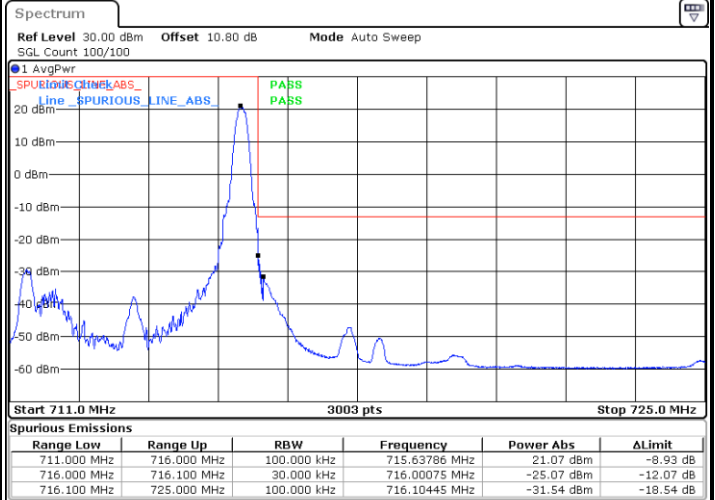

Date: 6.AUG.2020 23:39:28

Lowest Band Edge / Full RB

Date: 6.AUG.2020 23:30:16

Highest Band Edge / Full RB

Date: 6.AUG.2020 23:38:28

LTE Band 12 / 3MHz / 64QAM

Lowest Band Edge / 1 RB

Date: 3.SEP.2020 21:31:20

Highest Band Edge / 1 RB

Date: 3.SEP.2020 21:34:41

Lowest Band Edge / Full RB

Date: 3.SEP.2020 21:30:48

Highest Band Edge / Full RB

Date: 3.SEP.2020 21:34:08

LTE Band 12 / 5MHz / QPSK

Lowest Band Edge / 1 RB

Date: 6.AUG.2020 23:46:36

Highest Band Edge / 1 RB

Date: 6.AUG.2020 23:53:47

Lowest Band Edge / Full RB

Date: 6.AUG.2020 23:43:36

Highest Band Edge / Full RB

Date: 6.AUG.2020 23:51:47

LTE Band 12 / 5MHz / 16QAM

Lowest Band Edge / 1RB

Date: 6.AUG.2020 23:45:36

Highest Band Edge / 1 RB

Date: 6.AUG.2020 23:54:47

Lowest Band Edge / Full RB

Date: 6.AUG.2020 23:44:36

Highest Band Edge / Full RB

Date: 6.AUG.2020 23:52:47