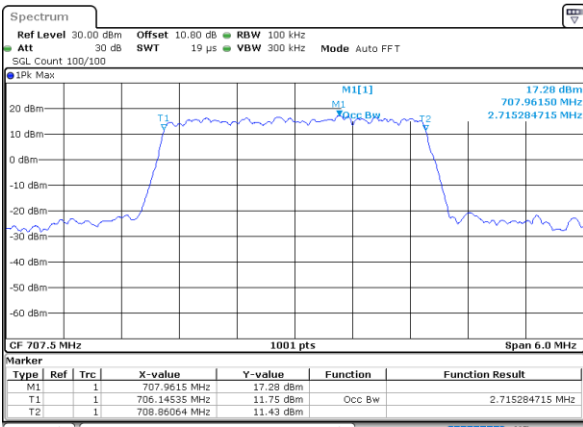

Middle Channel / 3MHz / QPSK

Date: 6.AUG.2020 23:34:00