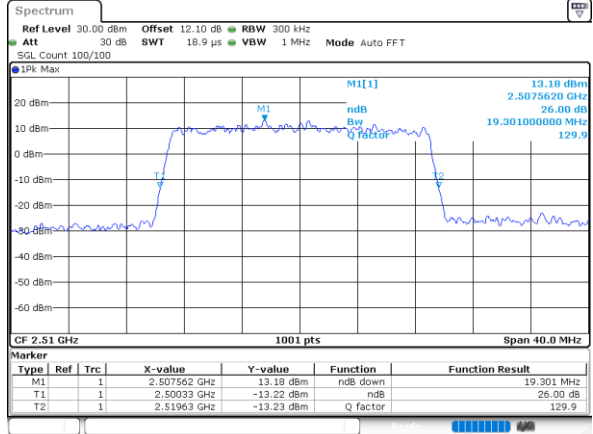

Lowest Channel / 20MHz / 16QAM

Date: 6.AUG.2020 06:15:41