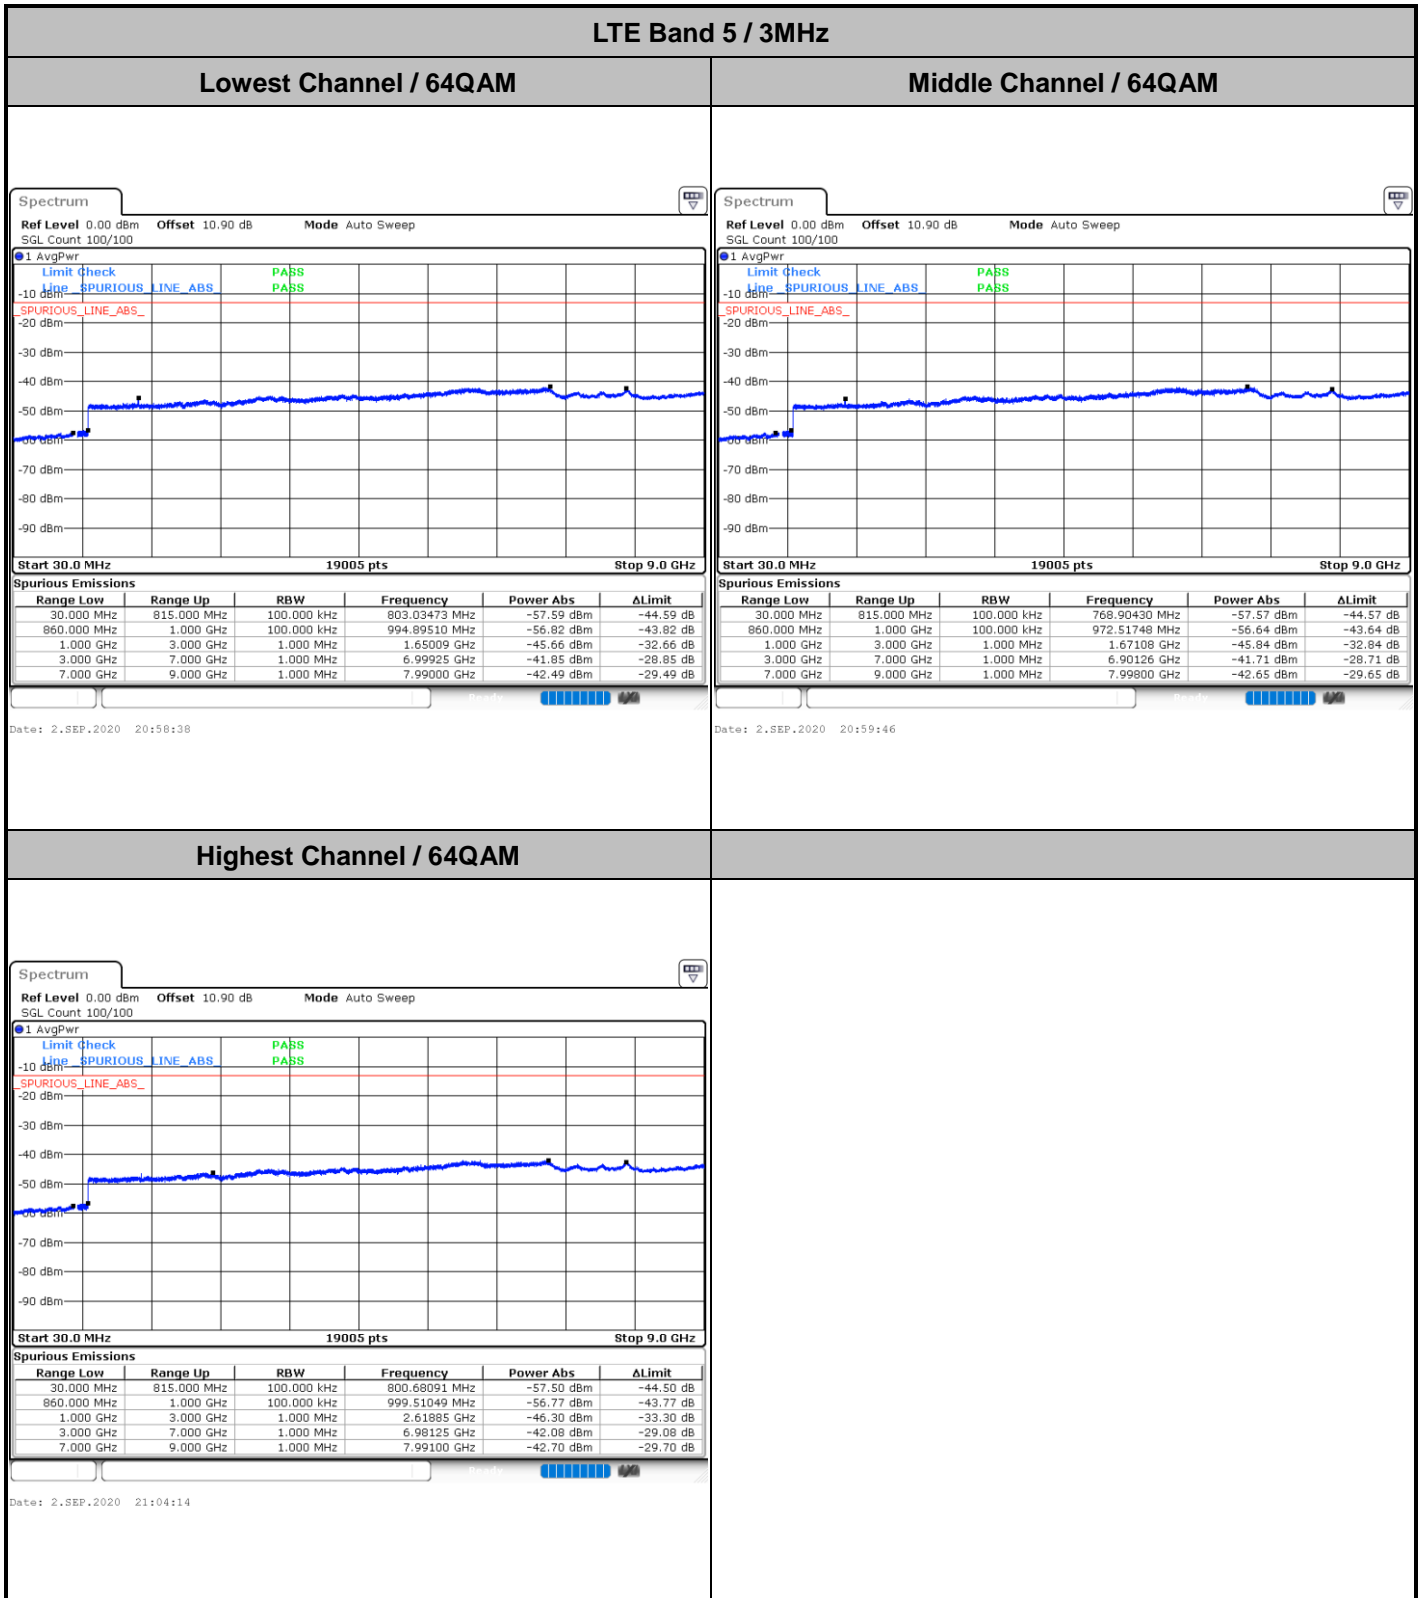

**LTE Band 5 / 5MHz**

**Highest Channel / QPSK**

**Highest Channel / 16QAM**

**LTE Band 5 / 10MHz**

**Lowest Channel / QPSK**

**Lowest Channel / 16QAM**

LTE Band 5 / 10MHz

Middle Channel / QPSK

Middle Channel / 16QAM

Date: 5.AUG.2020 08:15:34

Date: 5.AUG.2020 08:16:18

Highest Channel / QPSK

Highest Channel / 16QAM

Date: 5.AUG.2020 23:05:50

Date: 5.AUG.2020 23:06:35

LTE Band 5 / 1.4MHz

Lowest Channel / 64QAM

Middle Channel / 64QAM

Date: 2.SEP.2020 21:54:29

Date: 2.SEP.2020 21:55:37

Highest Channel / 64QAM

Date: 2.SEP.2020 21:42:08

LTE Band 5 / 5MHz

Lowest Channel / 64QAM

Middle Channel / 64QAM

Date: 2.SEP.2020 21:08:43

Date: 2.SEP.2020 21:09:50

Highest Channel / 64QAM

Date: 2.SEP.2020 21:14:18

LTE Band 5 / 10MHz

Lowest Channel / 64QAM

Middle Channel / 64QAM