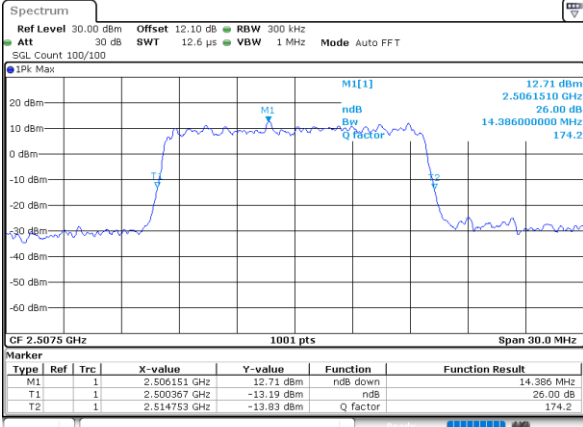

Highest Channel / 20MHz / QPSK

Date: 6.AUG.2020 07:05:22

Highest Channel / 20MHz / 16QAM

Date: 6.AUG.2020 07:05:34

LTE Band 7

Lowest Channel / 5MHz / 64QAM

Date: 3,SEP,2020 18:45:14

Lowest Channel / 10MHz / 64QAM

Date: 3,SEP,2020 18:51:54

Middle Channel / 5MHz / 64QAM

Date: 3,SEP,2020 18:47:57

Middle Channel / 10MHz / 64QAM

Date: 3,SEP,2020 18:54:36

Highest Channel / 5MHz / 64QAM

Date: 3,SEP,2020 18:49:09

Highest Channel / 10MHz / 64QAM

Date: 3,SEP,2020 18:55:48

LTE Band 7

Lowest Channel / 15MHz / 64QAM

Date: 3,SEP,2020 18:58:32

Lowest Channel / 20MHz / 64QAM

Date: 3,SEP,2020 19:05:12

Middle Channel / 15MHz / 64QAM

Date: 3,SEP,2020 19:01:16