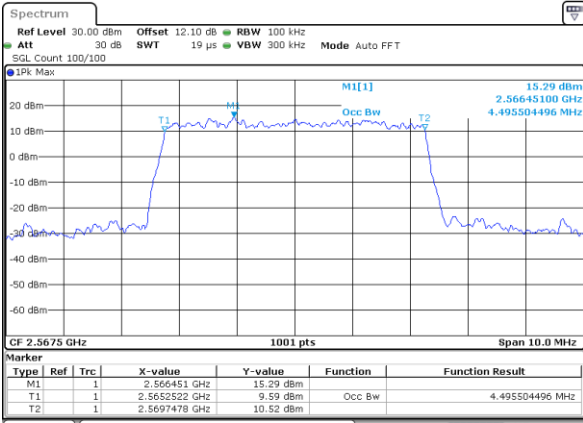

Middle Channel / 20MHz / 64QAM

Date: 3,SEP,2020 19:07:55

Highest Channel / 15MHz / 64QAM

Date: 3,SEP,2020 19:02:28

Highest Channel / 20MHz / 64QAM

Date: 3,SEP,2020 19:09:07

**Occupied Bandwidth**

Mode	LTE Band 7 : 99%OBW(MHz)											
BW	1.4MHz		3MHz		5MHz		10MHz		15MHz		20MHz	
Mod.	QPSK	16QAM	QPSK	16QAM	QPSK	16QAM	QPSK	16QAM	QPSK	16QAM	QPSK	16QAM
Lowest CH	-	-	-	-	4.48	4.48	9.03	8.99	13.37	13.43	17.82	17.78
Middle CH	-	-	-	-	4.51	4.50	9.01	9.03	13.40	13.43	17.90	17.94
Highest CH	-	-	-	-	4.50	4.50	9.03	9.01	13.52	13.43	17.90	17.82
Mode	LTE Band 7 : 99%OBW(MHz)											
BW	1.4MHz		3MHz		5MHz		10MHz		15MHz		20MHz	
Mod.	64QAM		64QAM		64QAM		64QAM		64QAM		64QAM	
Lowest CH	-	-	-	-	4.52	-	9.07	-	13.43	-	17.86	-
Middle CH	-	-	-	-	4.50	-	9.07	-	13.34	-	17.90	-
Highest CH	-	-	-	-	4.49	-	8.99	-	13.52	-	18.02	-

LTE Band 7

Lowest Channel / 5MHz / QPSK

Date: 6.AUG.2020 06:10:05

Lowest Channel / 5MHz / 16QAM

Date: 6.AUG.2020 06:10:17

Middle Channel / 5MHz / QPSK

Date: 6.AUG.2020 06:16:33

Middle Channel / 5MHz / 16QAM

Date: 6.AUG.2020 06:16:45

Highest Channel / 5MHz / QPSK

Date: 6.AUG.2020 06:18:57

Highest Channel / 5MHz / 16QAM

Date: 6.AUG.2020 06:19:09

LTE Band 7

Lowest Channel / 10MHz / QPSK

Date: 6.AUG.2020 06:25:25