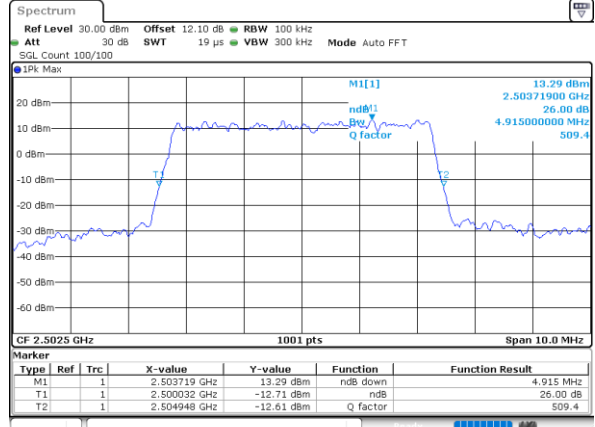

Date: 3,SEP,2020 19:20:05

Middle Channel / Full RB

Date: 3,SEP,2020 19:20:14

Highest Channel / 1RB

Date: 3,SEP,2020 19:20:24

Highest Channel / Full RB

Date: 3,SEP,2020 21:25:19

**26dB Bandwidth**

Mode	LTE Band 7 : 26dB BW(MHz)											
BW	1.4MHz		3MHz		5MHz		10MHz		15MHz		20MHz	
Mod.	QPSK	16QAM	QPSK	16QAM	QPSK	16QAM	QPSK	16QAM	QPSK	16QAM	QPSK	16QAM
Lowest CH	-	-	-	-	4.94	4.92	9.85	9.77	14.33	14.39	18.74	19.30
Middle CH	-	-	-	-	4.89	4.94	9.63	9.89	14.36	14.30	18.90	18.82
Highest CH	-	-	-	-	4.97	4.87	9.79	9.77	14.51	14.48	19.10	18.98
Mode	LTE Band 7 : 26dB BW(MHz)											
BW	1.4MHz		3MHz		5MHz		10MHz		15MHz		20MHz	
Mod.	64QAM		64QAM		64QAM		64QAM		64QAM		64QAM	
Lowest CH	-	-	-	-	4.89	-	9.65	-	14.39	-	18.78	-
Middle CH	-	-	-	-	4.95	-	9.81	-	14.39	-	19.22	-
Highest CH	-	-	-	-	4.89	-	9.69	-	14.27	-	18.78	-

LTE Band 7

Lowest Channel / 5MHz / QPSK

Date: 6.AUG.2020 06:11:29

Lowest Channel / 5MHz / 16QAM

Date: 6.AUG.2020 06:11:40

Middle Channel / 5MHz / QPSK

Date: 6.AUG.2020 06:11:56

Middle Channel / 5MHz / 16QAM