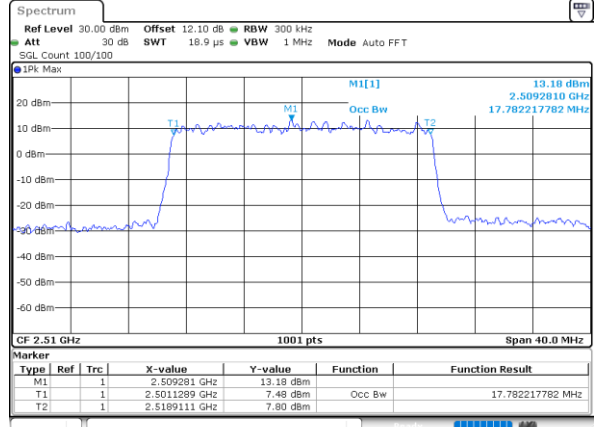

Lowest Channel / 20MHz / 16QAM

Date: 6.AUG.2020 06:56:17