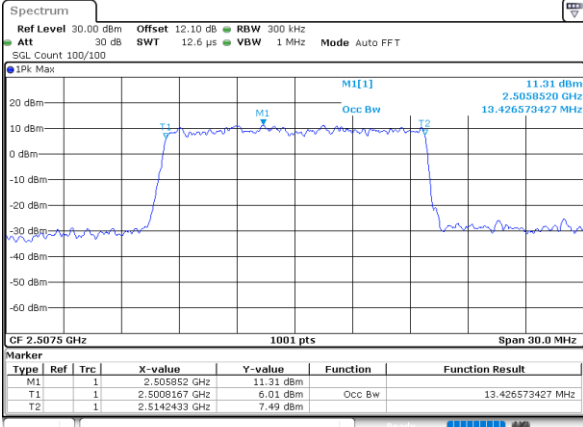

Highest Channel / 20MHz / QPSK

Date: 6.AUG.2020 07:04:58

Highest Channel / 20MHz / 16QAM

Date: 6.AUG.2020 07:05:10

LTE Band 7

Lowest Channel / 5MHz / 64QAM

Date: 3,SEP,2020 18:45:02

Lowest Channel / 10MHz / 64QAM

Date: 3,SEP,2020 18:51:42

Middle Channel / 5MHz / 64QAM

Date: 3,SEP,2020 18:47:46

Middle Channel / 10MHz / 64QAM

Date: 3,SEP,2020 18:54:25

Highest Channel / 5MHz / 64QAM

Date: 3,SEP,2020 18:48:58

Highest Channel / 10MHz / 64QAM

Date: 3,SEP,2020 18:55:37

LTE Band 7

Lowest Channel / 15MHz / 64QAM

Date: 3,SEP,2020 18:58:21

Lowest Channel / 20MHz / 64QAM

Date: 3,SEP,2020 19:05:00

Middle Channel / 15MHz / 64QAM

Date: 3,SEP,2020 19:01:05