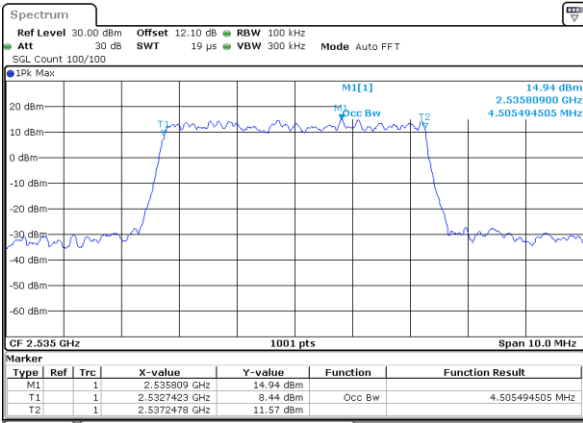

Middle Channel / 20MHz / 64QAM

Date: 3,SEP,2020 19:07:55

Highest Channel / 15MHz / 64QAM

Date: 3,SEP,2020 19:02:28

Highest Channel / 20MHz / 64QAM

Date: 3,SEP,2020 19:09:07

**Occupied Bandwidth**

Mode	LTE Band 7 : 99%OBW(MHz)											
BW	1.4MHz		3MHz		5MHz		10MHz		15MHz		20MHz	
Mod.	QPSK	16QAM	QPSK	16QAM	QPSK	16QAM	QPSK	16QAM	QPSK	16QAM	QPSK	16QAM
Lowest CH	-	-	-	-	4.48	4.48	9.03	8.99	13.37	13.43	17.82	17.78
Middle CH	-	-	-	-	4.51	4.50	9.01	9.03	13.40	13.43	17.90	17.94
Highest CH	-	-	-	-	4.50	4.50	9.03	9.01	13.52	13.43	17.90	17.82
Mode	LTE Band 7 : 99%OBW(MHz)											
BW	1.4MHz		3MHz		5MHz		10MHz		15MHz		20MHz	
Mod.	64QAM		64QAM		64QAM		64QAM		64QAM		64QAM	
Lowest CH	-	-	-	-	4.52	-	9.07	-	13.43	-	17.86	-
Middle CH	-	-	-	-	4.50	-	9.07	-	13.34	-	17.90	-
Highest CH	-	-	-	-	4.49	-	8.99	-	13.52	-	18.02	-

LTE Band 7

Lowest Channel / 5MHz / QPSK

Date: 6.AUG.2020 06:10:05

Lowest Channel / 5MHz / 16QAM

Date: 6.AUG.2020 06:10:17

Middle Channel / 5MHz / QPSK

Date: 6.AUG.2020 06:16:33

Middle Channel / 5MHz / 16QAM

Date: 6.AUG.2020 06:16:45

Highest Channel / 5MHz / QPSK

Date: 6.AUG.2020 06:18:57

Highest Channel / 5MHz / 16QAM

Date: 6.AUG.2020 06:19:09

LTE Band 7

Lowest Channel / 10MHz / QPSK

Date: 6.AUG.2020 06:25:25