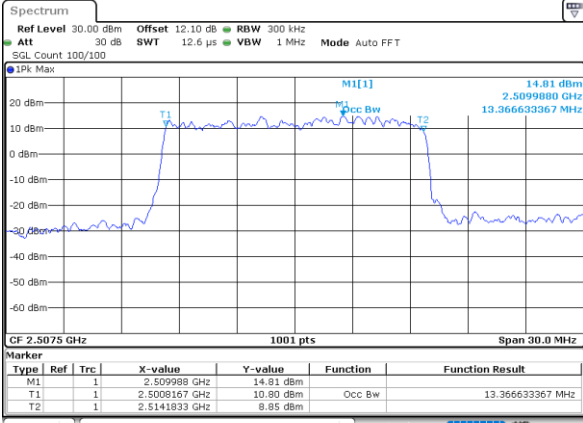

Highest Channel / 10MHz / 16QAM

Date: 6.AUG.2020 06:34:28

LTE Band 7

Lowest Channel / 15MHz / QPSK

Date: 6.AUG.2020 06:14:44

Lowest Channel / 15MHz / 16QAM

Date: 6.AUG.2020 06:14:56

Middle Channel / 15MHz / QPSK

Date: 6.AUG.2020 06:14:13

Middle Channel / 15MHz / 16QAM

Date: 6.AUG.2020 06:14:24

Highest Channel / 15MHz / QPSK

Date: 6.AUG.2020 06:14:37

Highest Channel / 15MHz / 16QAM

Date: 6.AUG.2020 06:14:49

LTE Band 7