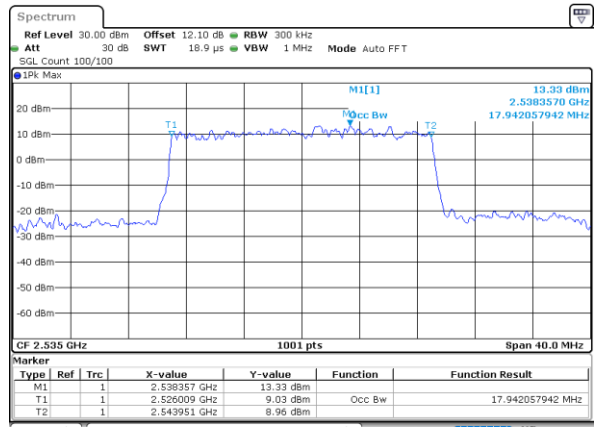

Date: 6.AUG.2020 06:14:13

Middle Channel / 15MHz / 16QAM

Date: 6.AUG.2020 06:14:24

Highest Channel / 15MHz / QPSK

Date: 6.AUG.2020 06:14:37

Highest Channel / 15MHz / 16QAM

Date: 6.AUG.2020 06:14:49

LTE Band 7

Lowest Channel / 20MHz / QPSK

Date: 6.AUG.2020 06:56:05

Lowest Channel / 20MHz / 16QAM

Date: 6.AUG.2020 06:56:17

Middle Channel / 20MHz / QPSK

Date: 6.AUG.2020 07:02:34

Middle Channel / 20MHz / 16QAM

Date: 6.AUG.2020 07:02:46

Highest Channel / 20MHz / QPSK

Date: 6.AUG.2020 07:04:58

Highest Channel / 20MHz / 16QAM

Date: 6.AUG.2020 07:05:10

LTE Band 7

Lowest Channel / 5MHz / 64QAM

Date: 3,SEP,2020 18:45:02

Lowest Channel / 10MHz / 64QAM