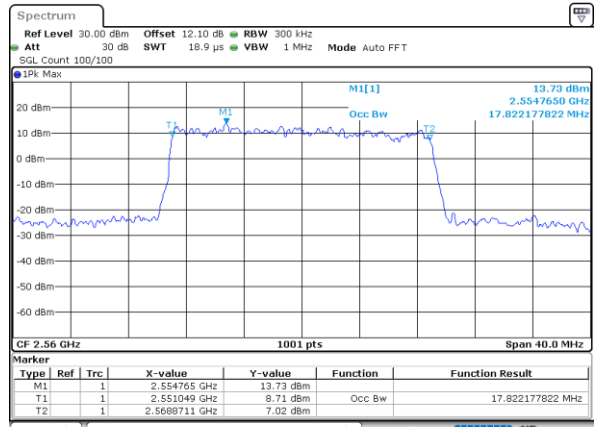

Lowest Channel / 20MHz / QPSK

Date: 6.AUG.2020 06:56:05

Lowest Channel / 20MHz / 16QAM

Date: 6.AUG.2020 06:56:17

Middle Channel / 20MHz / QPSK

Date: 6.AUG.2020 07:02:34

Middle Channel / 20MHz / 16QAM

Date: 6.AUG.2020 07:02:46

Highest Channel / 20MHz / QPSK

Date: 6.AUG.2020 07:04:58

Highest Channel / 20MHz / 16QAM

Date: 6.AUG.2020 07:05:10

LTE Band 7

Lowest Channel / 5MHz / 64QAM

Date: 3,SEP,2020 18:45:02

Lowest Channel / 10MHz / 64QAM