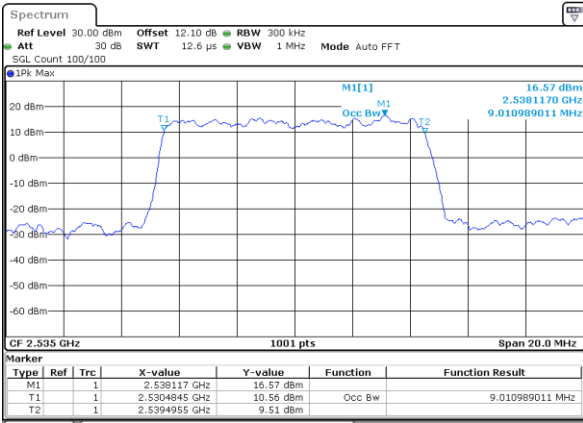

LTE Band 7

Lowest Channel / 5MHz / QPSK

Date: 6.AUG.2020 06:10:05

Lowest Channel / 5MHz / 16QAM

Date: 6.AUG.2020 06:10:17

Middle Channel / 5MHz / QPSK

Date: 6.AUG.2020 06:16:33

Middle Channel / 5MHz / 16QAM

Date: 6.AUG.2020 06:16:45

Highest Channel / 5MHz / QPSK

Date: 6.AUG.2020 06:18:57

Highest Channel / 5MHz / 16QAM

Date: 6.AUG.2020 06:19:09

LTE Band 7

Lowest Channel / 10MHz / QPSK

Date: 6.AUG.2020 06:25:25

Lowest Channel / 10MHz / 16QAM

Date: 6.AUG.2020 06:25:37

Middle Channel / 10MHz / QPSK

Date: 6.AUG.2020 06:31:52

Middle Channel / 10MHz / 16QAM

Date: 6.AUG.2020 06:32:04

Highest Channel / 10MHz / QPSK

Date: 6.AUG.2020 06:34:16

Highest Channel / 10MHz / 16QAM

Date: 6.AUG.2020 06:34:28

LTE Band 7

Lowest Channel / 15MHz / QPSK

Date: 6.AUG.2020 06:14:44

Lowest Channel / 15MHz / 16QAM

Date: 6.AUG.2020 06:14:56

Middle Channel / 15MHz / QPSK