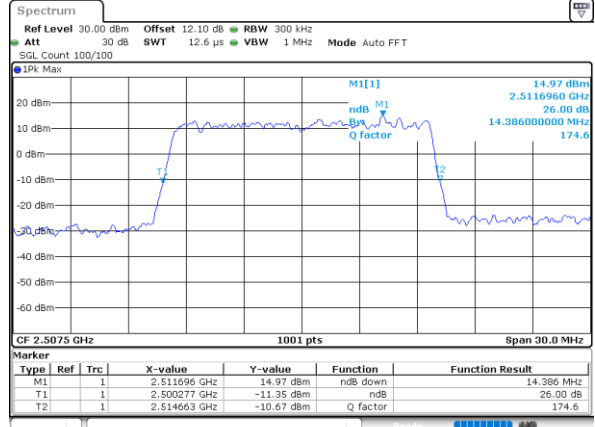

Highest Channel / 10MHz / 16QAM

Date: 6.AUG.2020 06:13:411

LTE Band 7

Lowest Channel / 15MHz / QPSK

Date: 6.AUG.2020 06:41:08

Lowest Channel / 15MHz / 16QAM

Date: 6.AUG.2020 06:41:20

Middle Channel / 15MHz / QPSK

Date: 6.AUG.2020 06:47:36

Middle Channel / 15MHz / 16QAM

Date: 6.AUG.2020 06:47:47

Highest Channel / 15MHz / QPSK

Date: 6.AUG.2020 06:50:01

Highest Channel / 15MHz / 16QAM

Date: 6.AUG.2020 06:50:13

LTE Band 7