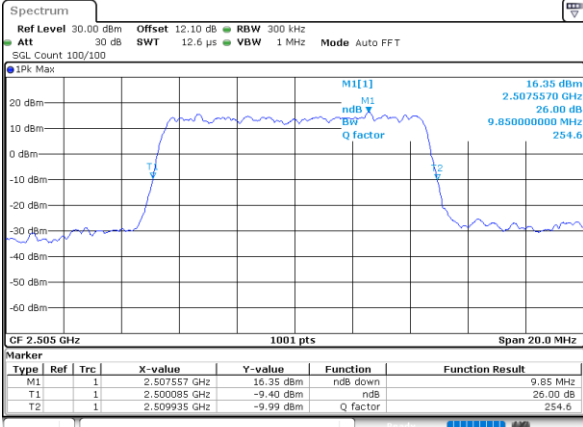

Date: 6.AUG.2020 06:11:57

Highest Channel / 5MHz / QPSK

Date: 6.AUG.2020 06:11:21

Highest Channel / 5MHz / 16QAM

Date: 6.AUG.2020 06:11:32

LTE Band 7

Lowest Channel / 10MHz / QPSK

Date: 6.AUG.2020 06:12:149