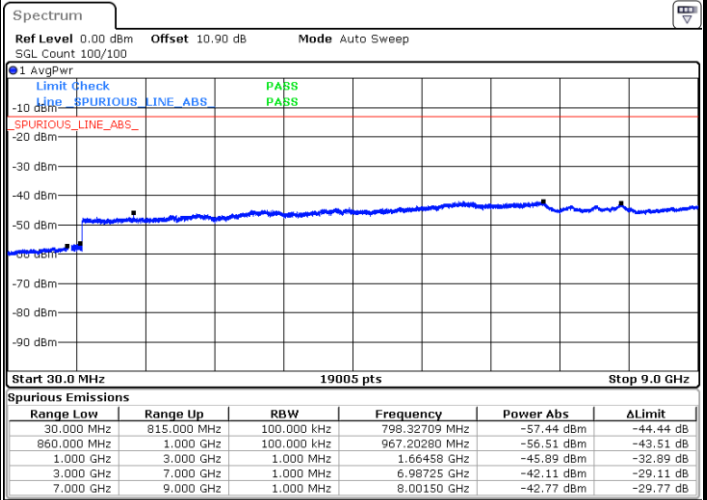

Lowest Channel / 64QAM

Middle Channel / 64QAM

Date: 2.SEP.2020 21:54:29

Date: 2.SEP.2020 21:55:37

Highest Channel / 64QAM

Date: 2.SEP.2020 21:42:08

LTE Band 5 / 5MHz

Lowest Channel / 64QAM

Middle Channel / 64QAM

Date: 2.SEP.2020 21:08:43

Date: 2.SEP.2020 21:09:50

Highest Channel / 64QAM

Date: 2.SEP.2020 21:14:18

LTE Band 5 / 10MHz

Lowest Channel / 64QAM

Middle Channel / 64QAM

Highest Channel / 64QAM

Frequency Stability

Test Conditions		LTE Band 5 (QPSK) / Middle Channel	Limit
Temperature (°C)	Voltage (Volt)	BW 10MHz	2.5ppm
		Deviation (ppm)	Result
50	Normal Voltage	0.0027	PASS
40	Normal Voltage	0.0026	
30	Normal Voltage	0.0155	
20(Ref.)	Normal Voltage	0.0000	
10	Normal Voltage	0.0075	
0	Normal Voltage	0.0118	
-10	Normal Voltage	0.0008	
-20	Normal Voltage	0.0011	
-30	Normal Voltage	0.0126	
20	Maximum Voltage	0.0097	
20	Normal Voltage	0.0000	
20	Battery End Point	0.0147	

Note:

1. Normal Voltage =3.8 V. ; Battery End Point (BEP) =3.5 V. ; Maximum Voltage =4.4 V.
2. The frequency fundamental emissions stay within the authorized frequency block.