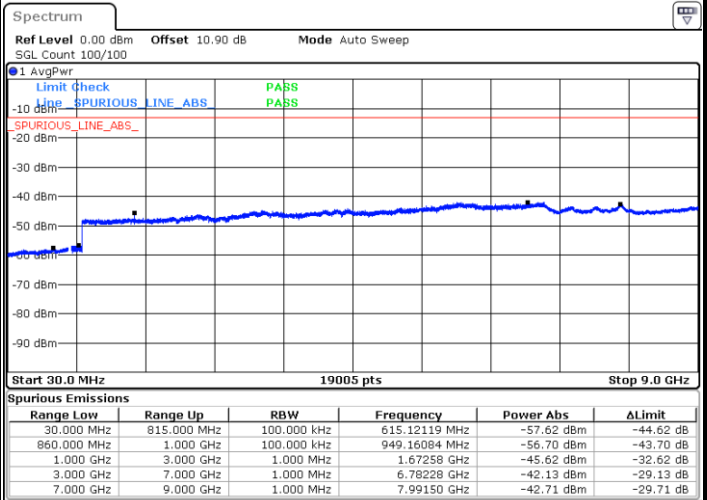

**LTE Band 5 / 5MHz**

**Highest Channel / QPSK**

**Highest Channel / 16QAM**

**LTE Band 5 / 10MHz**

**Lowest Channel / QPSK**

**Lowest Channel / 16QAM**

LTE Band 5 / 10MHz

Middle Channel / QPSK

Middle Channel / 16QAM

Date: 5.AUG.2020 08:15:34

Date: 5.AUG.2020 08:16:18

Highest Channel / QPSK

Highest Channel / 16QAM

Date: 5.AUG.2020 23:05:50

Date: 5.AUG.2020 23:06:35

LTE Band 5 / 1.4MHz

Lowest Channel / 64QAM

Middle Channel / 64QAM

Date: 2.SEP.2020 21:54:29

Date: 2.SEP.2020 21:55:37

Highest Channel / 64QAM

Date: 2.SEP.2020 21:42:08

LTE Band 5 / 5MHz

Lowest Channel / 64QAM

Middle Channel / 64QAM

Date: 2.SEP.2020 21:08:43

Date: 2.SEP.2020 21:09:50

Highest Channel / 64QAM

Date: 2.SEP.2020 21:14:18

LTE Band 5 / 10MHz

Lowest Channel / 64QAM

Middle Channel / 64QAM