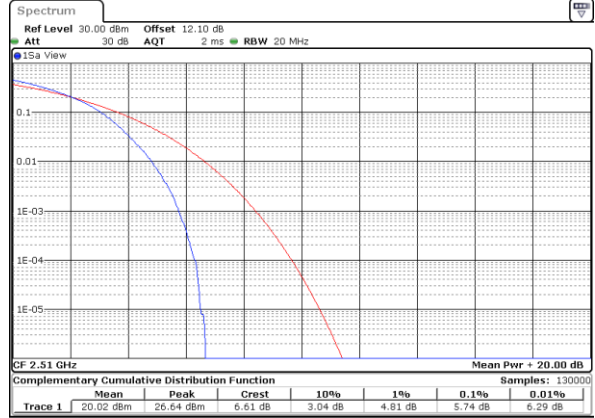

LTE Band 7 / 20MHz / QPSK

Lowest Channel / 1RB

Date: 6.AUG.2020 07:17:15

Lowest Channel / Full RB

Date: 6.AUG.2020 07:17:25

Middle Channel / 1RB

Date: 6.AUG.2020 07:17:34

Middle Channel / Full RB

Date: 6.AUG.2020 07:17:44

Highest Channel / 1RB

Date: 6.AUG.2020 07:17:53

Highest Channel / Full RB

Date: 6.AUG.2020 07:18:03

LTE Band 7 / 20MHz / 16QAM

Lowest Channel / 1RB

Date: 6.AUG.2020 07:16:16

Lowest Channel / Full RB

Date: 6.AUG.2020 07:16:26

Middle Channel / 1RB

Date: 6.AUG.2020 07:16:36

Middle Channel / Full RB

Date: 6.AUG.2020 07:16:45

Highest Channel / 1RB

Date: 6.AUG.2020 07:16:55