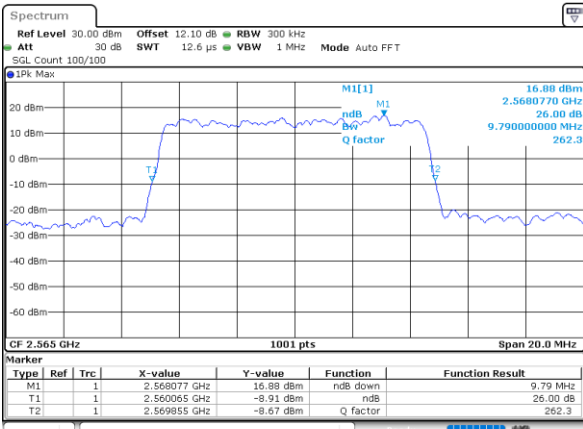

Date: 6.AUG.2020 06:11:57

Highest Channel / 5MHz / QPSK

Date: 6.AUG.2020 06:11:21

Highest Channel / 5MHz / 16QAM

Date: 6.AUG.2020 06:11:32

LTE Band 7

Lowest Channel / 10MHz / QPSK

Date: 6.AUG.2020 06:12:149

Lowest Channel / 10MHz / 16QAM

Date: 6.AUG.2020 06:12:01

Middle Channel / 10MHz / QPSK

Date: 6.AUG.2020 06:12:115

Middle Channel / 10MHz / 16QAM

Date: 6.AUG.2020 06:12:126

Highest Channel / 10MHz / QPSK

Date: 6.AUG.2020 06:13:410

Highest Channel / 10MHz / 16QAM

Date: 6.AUG.2020 06:13:411

LTE Band 7

Lowest Channel / 15MHz / QPSK

Date: 6.AUG.2020 06:41:08

Lowest Channel / 15MHz / 16QAM

Date: 6.AUG.2020 06:41:20

Middle Channel / 15MHz / QPSK