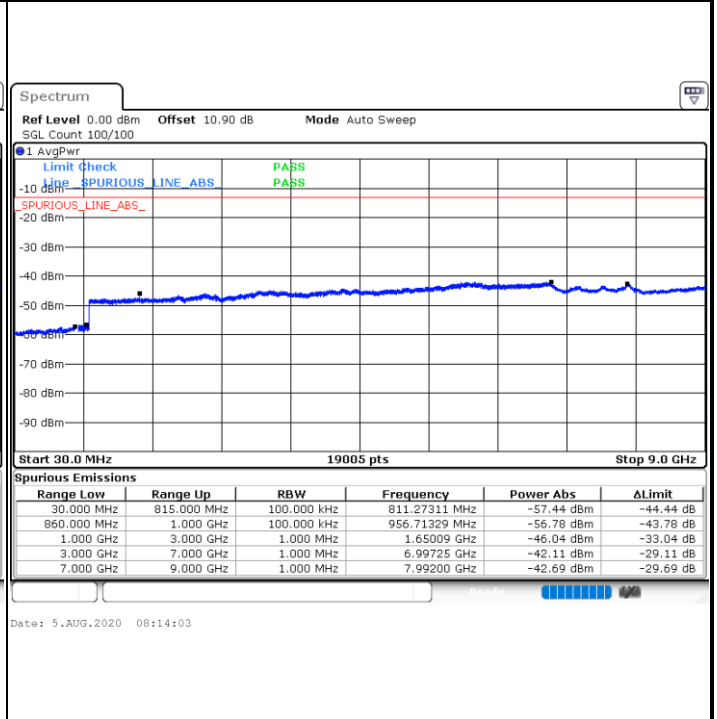

**LTE Band 5 / 5MHz**

**Highest Channel / QPSK**

**Highest Channel / 16QAM**

**LTE Band 5 / 10MHz**

**Lowest Channel / QPSK**

**Lowest Channel / 16QAM**

LTE Band 5 / 10MHz

Middle Channel / QPSK

Middle Channel / 16QAM

Date: 5.AUG.2020 08:15:34

Date: 5.AUG.2020 08:16:18

Highest Channel / QPSK

Highest Channel / 16QAM

Date: 5.AUG.2020 23:05:50

Date: 5.AUG.2020 23:06:35

LTE Band 5 / 1.4MHz