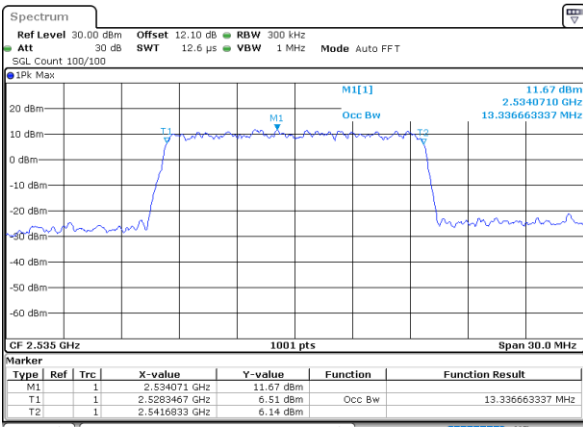

Date: 3,SEP,2020 18:55:37

LTE Band 7

Lowest Channel / 15MHz / 64QAM

Date: 3,SEP,2020 18:58:21

Lowest Channel / 20MHz / 64QAM

Date: 3,SEP,2020 19:05:00

Middle Channel / 15MHz / 64QAM

Date: 3,SEP,2020 19:01:05

Middle Channel / 20MHz / 64QAM

Date: 3,SEP,2020 19:07:44

Highest Channel / 15MHz / 64QAM

Date: 3,SEP,2020 19:02:16

Highest Channel / 20MHz / 64QAM

Date: 3,SEP,2020 19:08:56