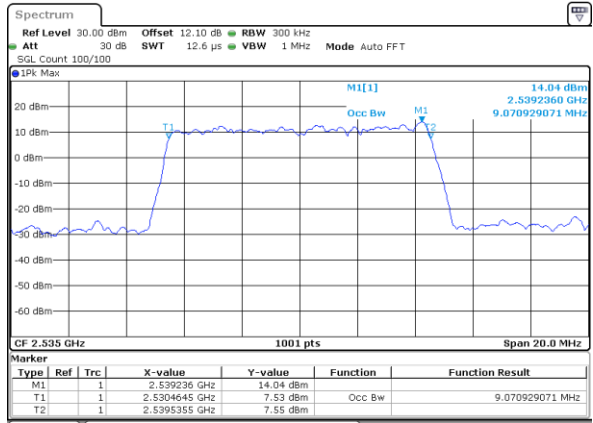

Highest Channel / 20MHz / QPSK

Date: 6.AUG.2020 07:04:58

Highest Channel / 20MHz / 16QAM

Date: 6.AUG.2020 07:05:10

LTE Band 7

Lowest Channel / 5MHz / 64QAM

Date: 3,SEP,2020 18:45:02

Lowest Channel / 10MHz / 64QAM

Date: 3,SEP,2020 18:51:42

Middle Channel / 5MHz / 64QAM

Date: 3,SEP,2020 18:47:46

Middle Channel / 10MHz / 64QAM

Date: 3,SEP,2020 18:54:25

Highest Channel / 5MHz / 64QAM

Date: 3,SEP,2020 18:48:58

Highest Channel / 10MHz / 64QAM