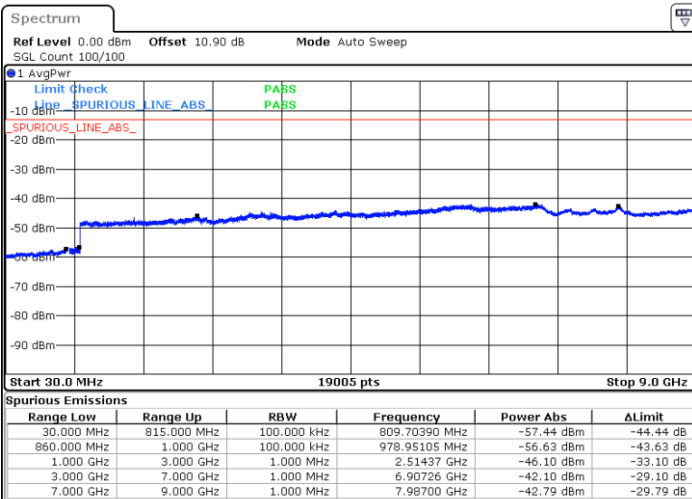

Middle Channel / 16QAM

Date: 5.AUG.2020 08:15:34

Date: 5.AUG.2020 08:16:18

Highest Channel / QPSK

Highest Channel / 16QAM

Date: 5.AUG.2020 23:05:50

Date: 5.AUG.2020 23:06:35

LTE Band 5 / 1.4MHz

Lowest Channel / 64QAM

Middle Channel / 64QAM

Date: 2.SEP.2020 21:54:29

Date: 2.SEP.2020 21:55:37

Highest Channel / 64QAM

Date: 2.SEP.2020 21:42:08

LTE Band 5 / 5MHz

Lowest Channel / 64QAM

Middle Channel / 64QAM

Date: 2.SEP.2020 21:08:43

Date: 2.SEP.2020 21:09:50

Highest Channel / 64QAM

Date: 2.SEP.2020 21:14:18

LTE Band 5 / 10MHz

Lowest Channel / 64QAM

Middle Channel / 64QAM

Highest Channel / 64QAM

Frequency Stability

Test Conditions		LTE Band 5 (QPSK) / Middle Channel	Limit
Temperature (°C)	Voltage (Volt)	BW 10MHz	2.5ppm
		Deviation (ppm)	Result
50	Normal Voltage	0.0027	PASS
40	Normal Voltage	0.0026	
30	Normal Voltage	0.0155	
20(Ref.)	Normal Voltage	0.0000	
10	Normal Voltage	0.0075	
0	Normal Voltage	0.0118	
-10	Normal Voltage	0.0008	
-20	Normal Voltage	0.0011	
-30	Normal Voltage	0.0126	
20	Maximum Voltage	0.0097	
20	Normal Voltage	0.0000	
20	Battery End Point	0.0147	