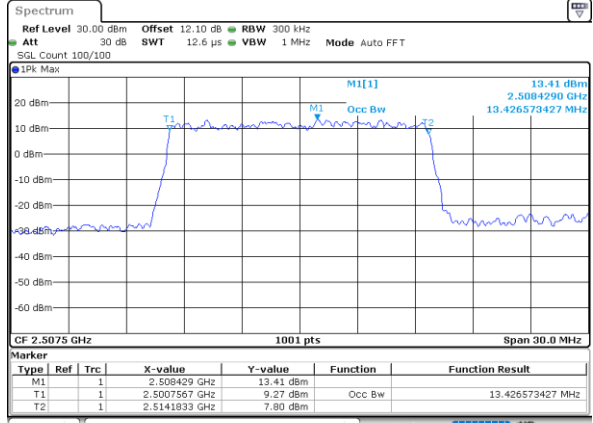

Highest Channel / 10MHz / 16QAM

Date: 6.AUG.2020 06:34:28

LTE Band 7

Lowest Channel / 15MHz / QPSK

Date: 6.AUG.2020 06:14:44

Lowest Channel / 15MHz / 16QAM

Date: 6.AUG.2020 06:14:56

Middle Channel / 15MHz / QPSK

Date: 6.AUG.2020 06:14:13

Middle Channel / 15MHz / 16QAM

Date: 6.AUG.2020 06:14:24

Highest Channel / 15MHz / QPSK

Date: 6.AUG.2020 06:14:37

Highest Channel / 15MHz / 16QAM

Date: 6.AUG.2020 06:14:49

LTE Band 7