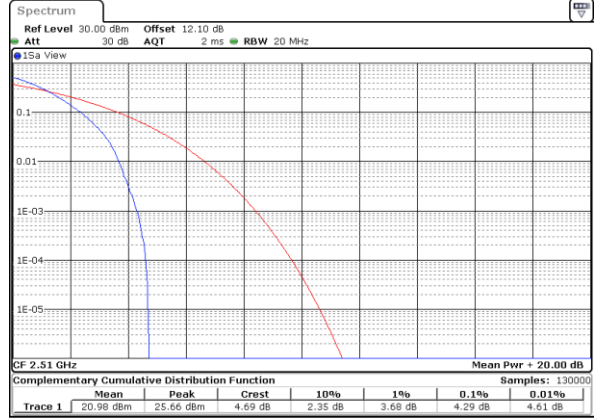

## LTE Band 7

### Peak-to-Average Ratio

Mode	LTE Band 7 / 20MHz				
Mod.	QPSK		16QAM		Limit: 13dB
RB Size	1RB	Full RB	1RB	Full RB	Result
Lowest CH	3.59	4.29	5.36	5.74	<b>PASS</b>
Middle CH	3.57	4.52	5.51	6.00	
Highest CH	3.39	4.61	4.96	5.94	
Mode	LTE Band 7 / 20MHz				
Mod.	64QAM				Limit: 13dB
RB Size	1RB	Full RB			Result
Lowest CH	6.70	6.32	-	-	<b>PASS</b>
Middle CH	6.87	6.58	-	-	
Highest CH	5.97	6.58	-	-	

LTE Band 7 / 20MHz / QPSK

Lowest Channel / 1RB

Date: 6.AUG.2020 07:17:15

Lowest Channel / Full RB

Date: 6.AUG.2020 07:17:25

Middle Channel / 1RB

Date: 6.AUG.2020 07:17:34

Middle Channel / Full RB