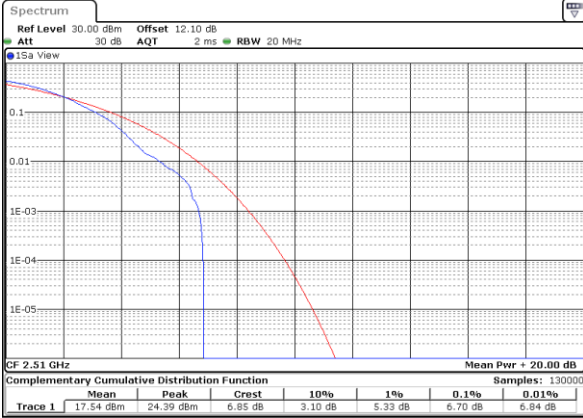

Highest Channel / Full RB

Date: 6.AUG.2020 07:17:05

LTE Band 7 / 20MHz / 64QAM

Lowest Channel / 1RB

Date: 3,SEP,2020 19:19:45

Lowest Channel / Full RB

Date: 3,SEP,2020 21:24:04

Middle Channel / 1RB

Date: 3,SEP,2020 19:20:05

Middle Channel / Full RB

Date: 3,SEP,2020 19:20:14

Highest Channel / 1RB

Date: 3,SEP,2020 19:20:24

Highest Channel / Full RB

Date: 3,SEP,2020 21:25:19

**26dB Bandwidth**