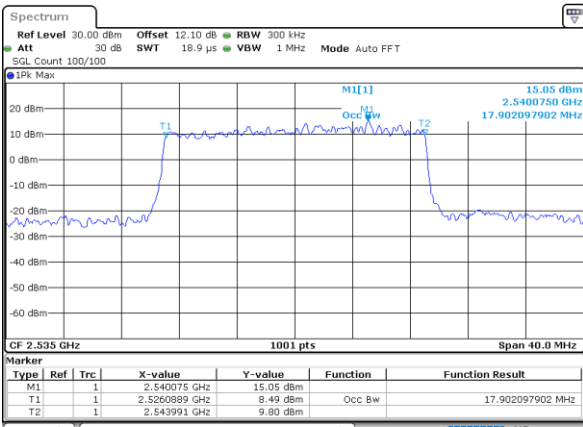

Middle Channel / 20MHz / QPSK

Date: 6.AUG.2020 07:02:34