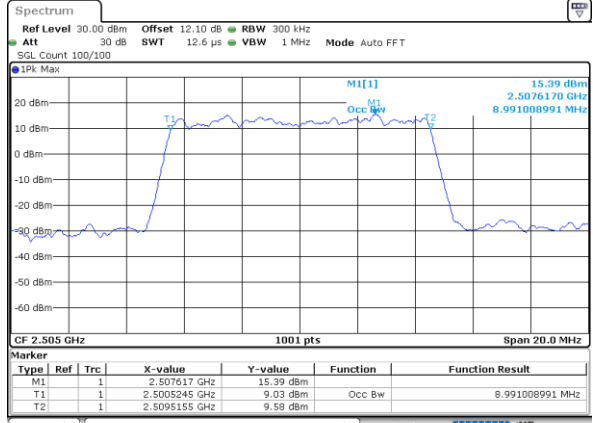

Lowest Channel / 10MHz / 16QAM

Date: 6.AUG.2020 06:25:37