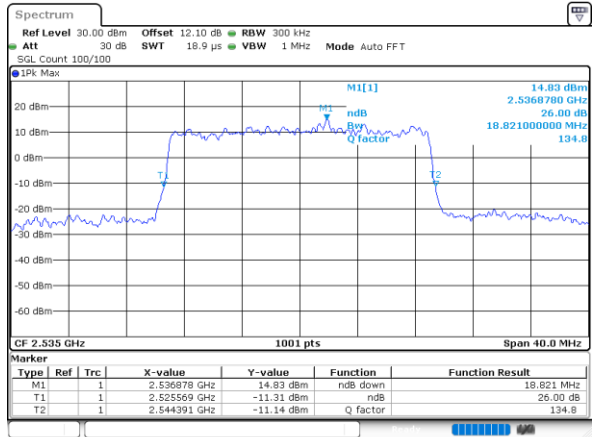

Lowest Channel / 20MHz / QPSK

Date: 6.AUG.2020 06:15:29

Lowest Channel / 20MHz / 16QAM

Date: 6.AUG.2020 06:15:41

Middle Channel / 20MHz / QPSK

Date: 6.AUG.2020 07:02:17

Middle Channel / 20MHz / 16QAM

Date: 6.AUG.2020 07:03:09

Highest Channel / 20MHz / QPSK

Date: 6.AUG.2020 07:05:22

Highest Channel / 20MHz / 16QAM

Date: 6.AUG.2020 07:05:34

LTE Band 7

Lowest Channel / 5MHz / 64QAM

Date: 3,SEP,2020 18:45:14

Lowest Channel / 10MHz / 64QAM