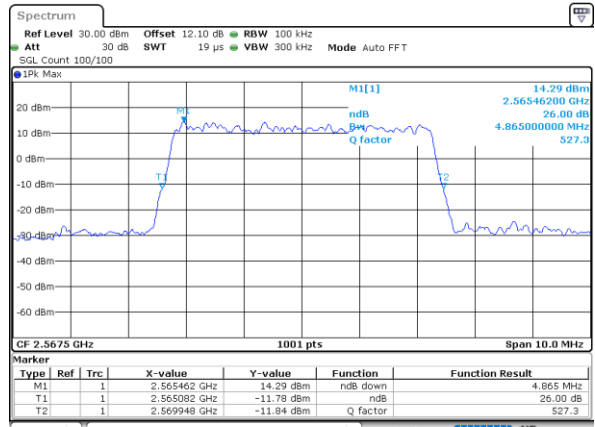

Mode	LTE Band 7 : 26dB BW(MHz)											
BW	1.4MHz		3MHz		5MHz		10MHz		15MHz		20MHz	
Mod.	QPSK	16QAM	QPSK	16QAM	QPSK	16QAM	QPSK	16QAM	QPSK	16QAM	QPSK	16QAM
Lowest CH	-	-	-	-	4.94	4.92	9.85	9.77	14.33	14.39	18.74	19.30
Middle CH	-	-	-	-	4.89	4.94	9.63	9.89	14.36	14.30	18.90	18.82
Highest CH	-	-	-	-	4.97	4.87	9.79	9.77	14.51	14.48	19.10	18.98
Mode	LTE Band 7 : 26dB BW(MHz)											
BW	1.4MHz		3MHz		5MHz		10MHz		15MHz		20MHz	
Mod.	64QAM		64QAM		64QAM		64QAM		64QAM		64QAM	
Lowest CH	-	-	-	-	4.89	-	9.65	-	14.39	-	18.78	-
Middle CH	-	-	-	-	4.95	-	9.81	-	14.39	-	19.22	-
Highest CH	-	-	-	-	4.89	-	9.69	-	14.27	-	18.78	-

LTE Band 7

Lowest Channel / 5MHz / QPSK

Date: 6.AUG.2020 06:11:29

Lowest Channel / 5MHz / 16QAM

Date: 6.AUG.2020 06:11:40

Middle Channel / 5MHz / QPSK

Date: 6.AUG.2020 06:11:56

Middle Channel / 5MHz / 16QAM

Date: 6.AUG.2020 06:11:57

Highest Channel / 5MHz / QPSK

Date: 6.AUG.2020 06:11:21

Highest Channel / 5MHz / 16QAM

Date: 6.AUG.2020 06:11:32

LTE Band 7

Lowest Channel / 10MHz / QPSK

Date: 6.AUG.2020 06:12:149