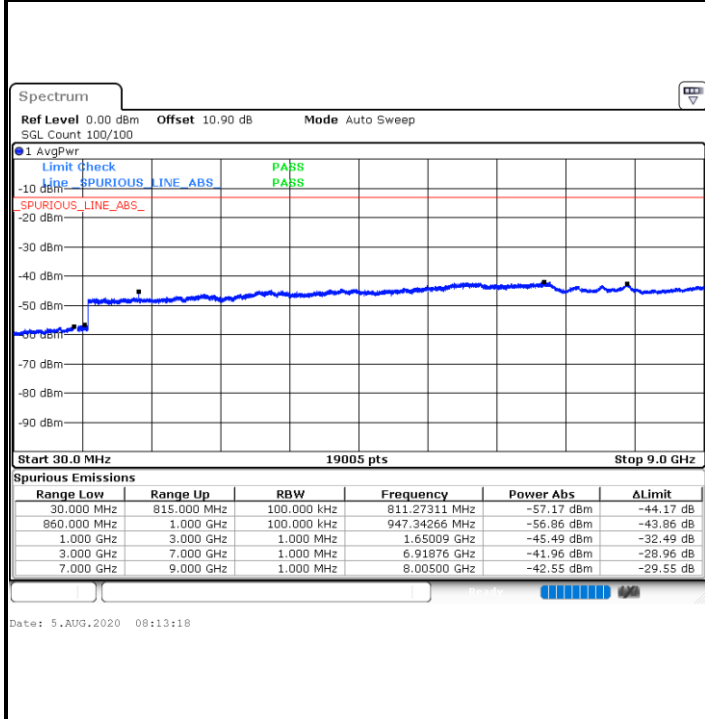

**LTE Band 5 / 5MHz**

**Highest Channel / QPSK**

**Highest Channel / 16QAM**

**LTE Band 5 / 10MHz**

**Lowest Channel / QPSK**

**Lowest Channel / 16QAM**

LTE Band 5 / 10MHz

Middle Channel / QPSK

Middle Channel / 16QAM

Date: 5.AUG.2020 08:15:34

Date: 5.AUG.2020 08:16:18

Highest Channel / QPSK

Highest Channel / 16QAM

Date: 5.AUG.2020 23:05:50

Date: 5.AUG.2020 23:06:35

LTE Band 5 / 1.4MHz