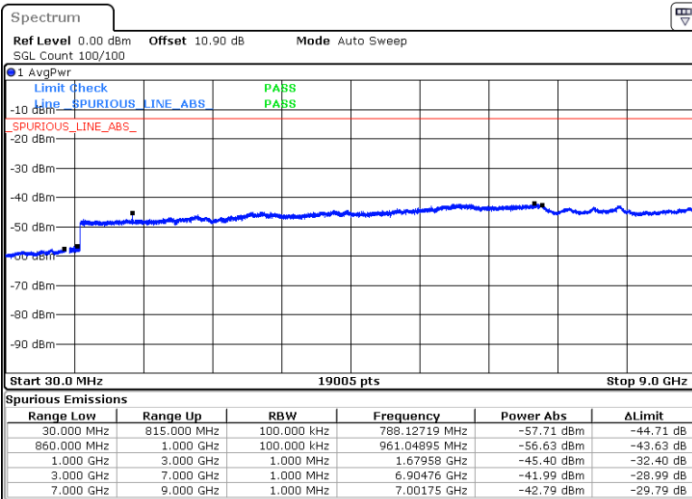

Lowest Channel / 64QAM

Middle Channel / 64QAM

Date: 2.SEP.2020 21:54:29

Date: 2.SEP.2020 21:55:37

Highest Channel / 64QAM

Date: 2.SEP.2020 21:42:08

LTE Band 5 / 5MHz

Lowest Channel / 64QAM

Middle Channel / 64QAM

Date: 2.SEP.2020 21:08:43

Date: 2.SEP.2020 21:09:50

Highest Channel / 64QAM

Date: 2.SEP.2020 21:14:18

LTE Band 5 / 10MHz

Lowest Channel / 64QAM

Middle Channel / 64QAM

Highest Channel / 64QAM

Frequency Stability

Test Conditions		LTE Band 5 (QPSK) / Middle Channel	Limit
Temperature (°C)	Voltage (Volt)	BW 10MHz	2.5ppm
		Deviation (ppm)	Result
50	Normal Voltage	0.0027	PASS
40	Normal Voltage	0.0026	
30	Normal Voltage	0.0155	
20(Ref.)	Normal Voltage	0.0000	
10	Normal Voltage	0.0075	
0	Normal Voltage	0.0118	
-10	Normal Voltage	0.0008	
-20	Normal Voltage	0.0011	
-30	Normal Voltage	0.0126	
20	Maximum Voltage	0.0097	
20	Normal Voltage	0.0000	
20	Battery End Point	0.0147	

Note:

1. Normal Voltage =3.8 V. ; Battery End Point (BEP) =3.5 V. ; Maximum Voltage =4.4 V.
2. The frequency fundamental emissions stay within the authorized frequency block.