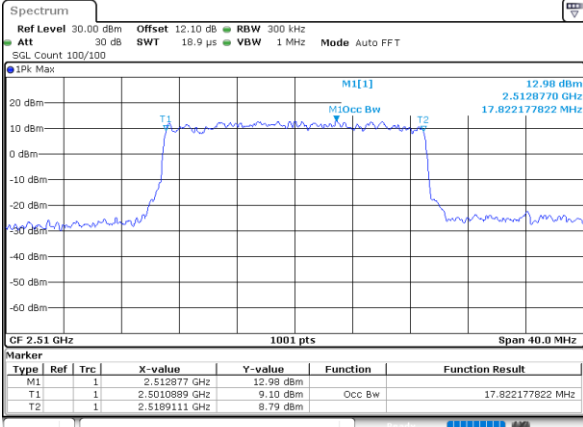

LTE Band 7

Lowest Channel / 20MHz / QPSK

Date: 6.AUG.2020 06:56:05