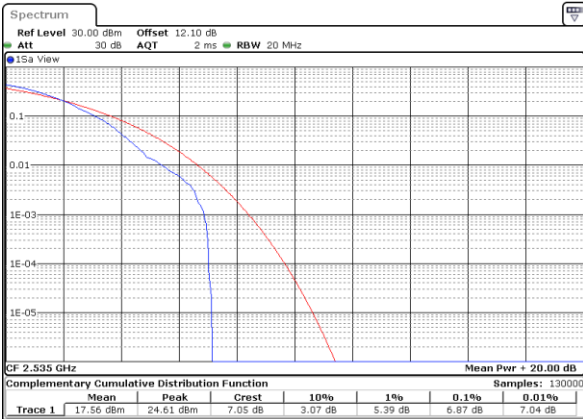

Lowest Channel / Full RB

Date: 6.AUG.2020 07:16:26

Middle Channel / 1RB

Date: 6.AUG.2020 07:16:36

Middle Channel / Full RB

Date: 6.AUG.2020 07:16:45

Highest Channel / 1RB

Date: 6.AUG.2020 07:16:55

Highest Channel / Full RB

Date: 6.AUG.2020 07:17:05

LTE Band 7 / 20MHz / 64QAM

Lowest Channel / 1RB

Date: 3,SEP,2020 19:19:45

Lowest Channel / Full RB

Date: 3,SEP,2020 21:24:04

Middle Channel / 1RB

Date: 3,SEP,2020 19:20:05

Middle Channel / Full RB

Date: 3,SEP,2020 19:20:14

Highest Channel / 1RB

Date: 3,SEP,2020 19:20:24

Highest Channel / Full RB

Date: 3,SEP,2020 21:25:19

**26dB Bandwidth**