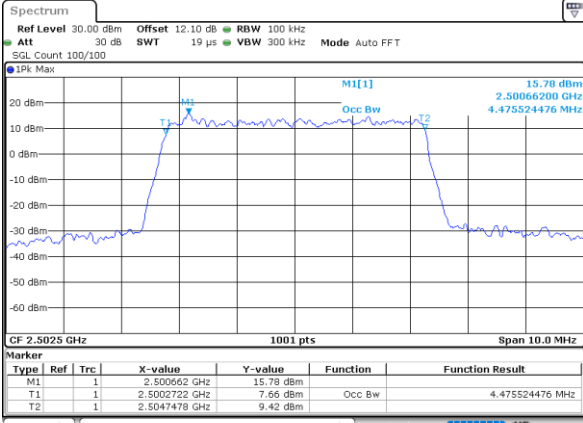

Date: 3,SEP,2020 18:55:48

LTE Band 7

Lowest Channel / 15MHz / 64QAM

Date: 3,SEP,2020 18:58:32

Lowest Channel / 20MHz / 64QAM

Date: 3,SEP,2020 19:05:12

Middle Channel / 15MHz / 64QAM

Date: 3,SEP,2020 19:01:16

Middle Channel / 20MHz / 64QAM

Date: 3,SEP,2020 19:07:55

Highest Channel / 15MHz / 64QAM

Date: 3,SEP,2020 19:02:28

Highest Channel / 20MHz / 64QAM

Date: 3,SEP,2020 19:09:07

**Occupied Bandwidth**

Mode	LTE Band 7 : 99%OBW(MHz)											
BW	1.4MHz		3MHz		5MHz		10MHz		15MHz		20MHz	
Mod.	QPSK	16QAM	QPSK	16QAM	QPSK	16QAM	QPSK	16QAM	QPSK	16QAM	QPSK	16QAM
Lowest CH	-	-	-	-	4.48	4.48	9.03	8.99	13.37	13.43	17.82	17.78
Middle CH	-	-	-	-	4.51	4.50	9.01	9.03	13.40	13.43	17.90	17.94
Highest CH	-	-	-	-	4.50	4.50	9.03	9.01	13.52	13.43	17.90	17.82
Mode	LTE Band 7 : 99%OBW(MHz)											
BW	1.4MHz		3MHz		5MHz		10MHz		15MHz		20MHz	
Mod.	64QAM		64QAM		64QAM		64QAM		64QAM		64QAM	
Lowest CH	-	-	-	-	4.52	-	9.07	-	13.43	-	17.86	-
Middle CH	-	-	-	-	4.50	-	9.07	-	13.34	-	17.90	-
Highest CH	-	-	-	-	4.49	-	8.99	-	13.52	-	18.02	-

LTE Band 7

Lowest Channel / 5MHz / QPSK

Date: 6.AUG.2020 06:10:05

Lowest Channel / 5MHz / 16QAM

Date: 6.AUG.2020 06:10:17

Middle Channel / 5MHz / QPSK

Date: 6.AUG.2020 06:16:33

Middle Channel / 5MHz / 16QAM