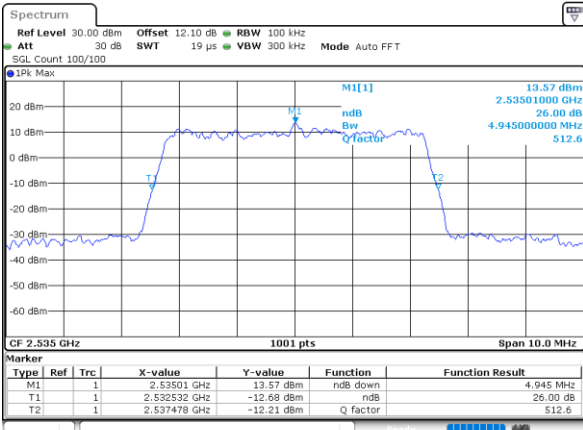

Middle Channel / 5MHz / 64QAM

Date: 3,SEP,2020 18:47:57