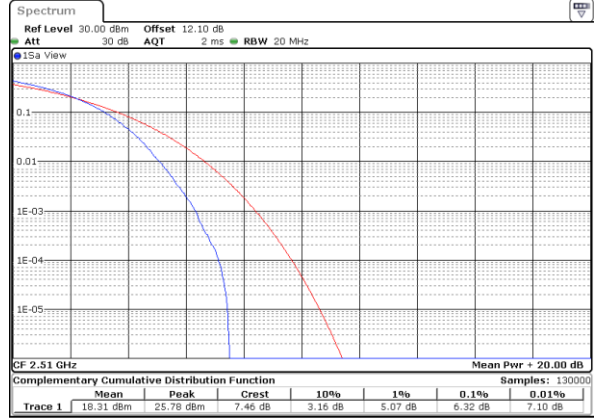

Highest Channel / Full RB

Date: 6.AUG.2020 07:17:05

LTE Band 7 / 20MHz / 64QAM

Lowest Channel / 1RB

Date: 3,SEP,2020 19:19:45

Lowest Channel / Full RB

Date: 3,SEP,2020 21:24:04

Middle Channel / 1RB

Date: 3,SEP,2020 19:20:05

Middle Channel / Full RB

Date: 3,SEP,2020 19:20:14

Highest Channel / 1RB

Date: 3,SEP,2020 19:20:24

Highest Channel / Full RB

Date: 3,SEP,2020 21:25:19

**26dB Bandwidth**