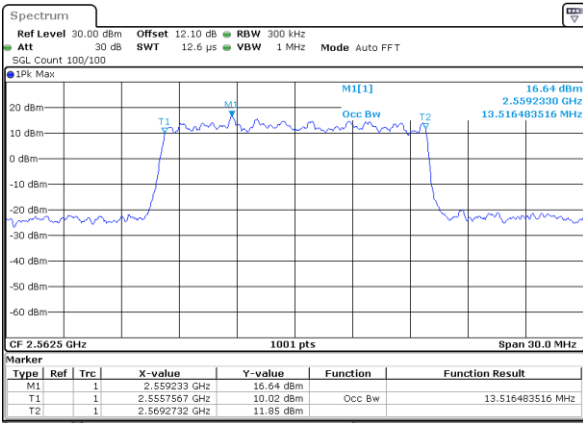

Highest Channel / 10MHz / 16QAM

Date: 6.AUG.2020 06:34:28

LTE Band 7

Lowest Channel / 15MHz / QPSK

Date: 6.AUG.2020 06:14:44

Lowest Channel / 15MHz / 16QAM

Date: 6.AUG.2020 06:14:56

Middle Channel / 15MHz / QPSK

Date: 6.AUG.2020 06:14:13

Middle Channel / 15MHz / 16QAM

Date: 6.AUG.2020 06:14:24

Highest Channel / 15MHz / QPSK

Date: 6.AUG.2020 06:14:37

Highest Channel / 15MHz / 16QAM

Date: 6.AUG.2020 06:14:49

LTE Band 7