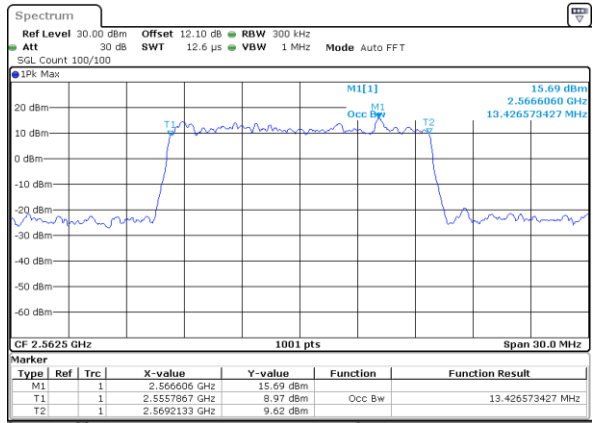

Highest Channel / 10MHz / 16QAM

Date: 6.AUG.2020 06:34:28

LTE Band 7

Lowest Channel / 15MHz / QPSK

Date: 6.AUG.2020 06:14:44

Lowest Channel / 15MHz / 16QAM

Date: 6.AUG.2020 06:14:56

Middle Channel / 15MHz / QPSK

Date: 6.AUG.2020 06:14:13

Middle Channel / 15MHz / 16QAM

Date: 6.AUG.2020 06:14:24

Highest Channel / 15MHz / QPSK

Date: 6.AUG.2020 06:14:37

Highest Channel / 15MHz / 16QAM

Date: 6.AUG.2020 06:14:49

LTE Band 7