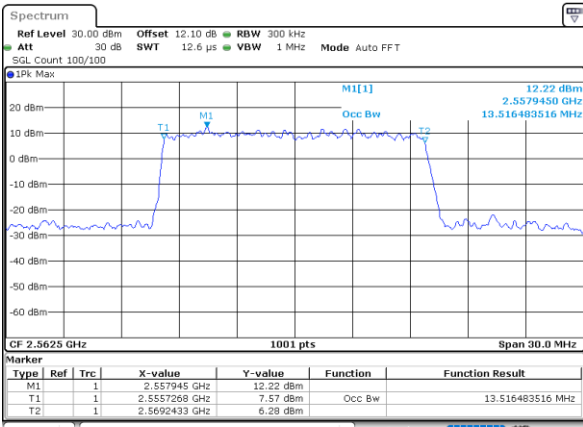

Highest Channel / 15MHz / 64QAM

Date: 3,SEP,2020 19:02:16