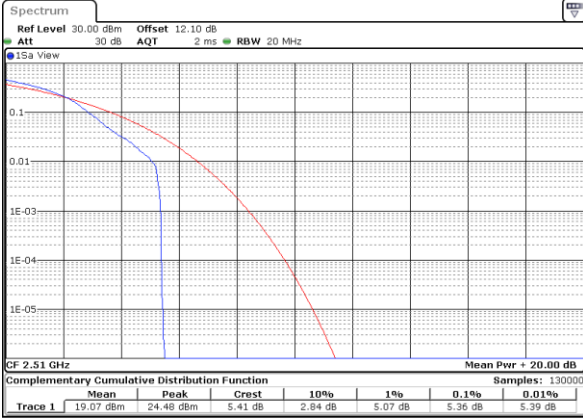

Date: 6.AUG.2020 07:17:44

Highest Channel / 1RB

Date: 6.AUG.2020 07:17:53

Highest Channel / Full RB

Date: 6.AUG.2020 07:18:03

LTE Band 7 / 20MHz / 16QAM

Lowest Channel / 1RB

Date: 6.AUG.2020 07:16:16

Lowest Channel / Full RB

Date: 6.AUG.2020 07:16:26

Middle Channel / 1RB

Date: 6.AUG.2020 07:16:36

Middle Channel / Full RB

Date: 6.AUG.2020 07:16:45

Highest Channel / 1RB

Date: 6.AUG.2020 07:16:55