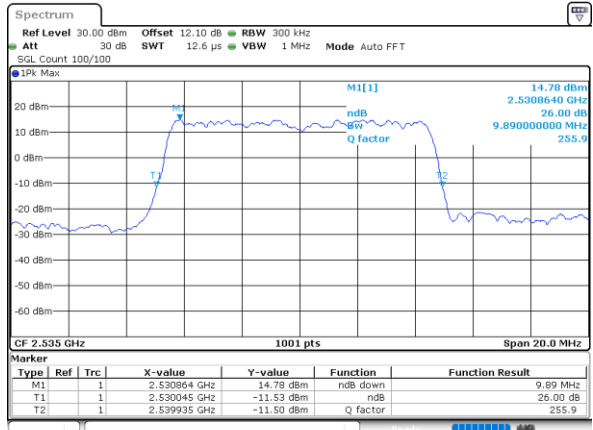

Date: 6.AUG.2020 06:11:57

Highest Channel / 5MHz / QPSK

Date: 6.AUG.2020 06:11:21

Highest Channel / 5MHz / 16QAM

Date: 6.AUG.2020 06:11:32

LTE Band 7

Lowest Channel / 10MHz / QPSK

Date: 6.AUG.2020 06:12:149

Lowest Channel / 10MHz / 16QAM

Date: 6.AUG.2020 06:12:01

Middle Channel / 10MHz / QPSK

Date: 6.AUG.2020 06:12:115

Middle Channel / 10MHz / 16QAM

Date: 6.AUG.2020 06:12:126

Highest Channel / 10MHz / QPSK

Date: 6.AUG.2020 06:13:410

Highest Channel / 10MHz / 16QAM

Date: 6.AUG.2020 06:13:411

LTE Band 7

Lowest Channel / 15MHz / QPSK

Date: 6.AUG.2020 06:41:08

Lowest Channel / 15MHz / 16QAM

Date: 6.AUG.2020 06:41:20

Middle Channel / 15MHz / QPSK