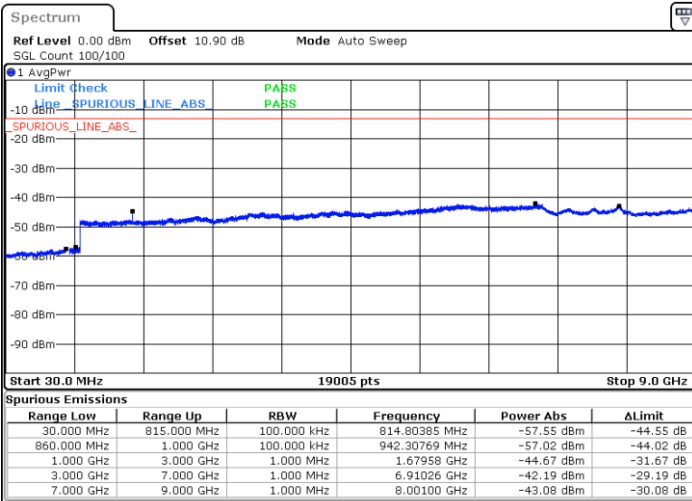

**LTE Band 5 / 5MHz**

**Highest Channel / QPSK**

**Highest Channel / 16QAM**

**LTE Band 5 / 10MHz**

**Lowest Channel / QPSK**

**Lowest Channel / 16QAM**

LTE Band 5 / 10MHz

Middle Channel / QPSK

Middle Channel / 16QAM

Date: 5.AUG.2020 08:15:34

Date: 5.AUG.2020 08:16:18

Highest Channel / QPSK

Highest Channel / 16QAM

Date: 5.AUG.2020 23:05:50

Date: 5.AUG.2020 23:06:35

LTE Band 5 / 1.4MHz

Lowest Channel / 64QAM

Middle Channel / 64QAM

Date: 2.SEP.2020 21:54:29

Date: 2.SEP.2020 21:55:37

Highest Channel / 64QAM

Date: 2.SEP.2020 21:42:08

LTE Band 5 / 5MHz

Lowest Channel / 64QAM