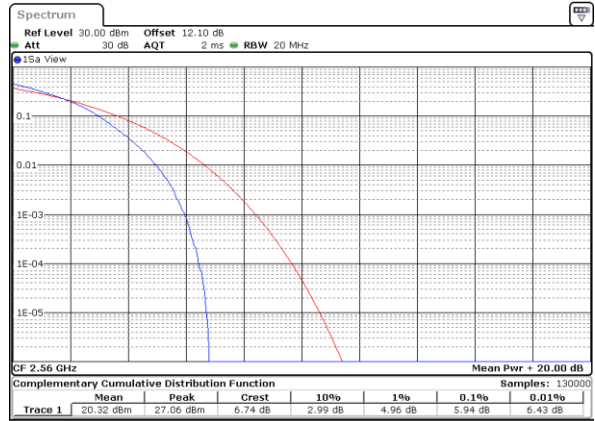

Date: 6.AUG.2020 07:17:44

Highest Channel / 1RB

Date: 6.AUG.2020 07:17:53

Highest Channel / Full RB

Date: 6.AUG.2020 07:18:03

LTE Band 7 / 20MHz / 16QAM

Lowest Channel / 1RB

Date: 6.AUG.2020 07:16:16

Lowest Channel / Full RB

Date: 6.AUG.2020 07:16:26

Middle Channel / 1RB

Date: 6.AUG.2020 07:16:36

Middle Channel / Full RB

Date: 6.AUG.2020 07:16:45

Highest Channel / 1RB

Date: 6.AUG.2020 07:16:55

Highest Channel / Full RB

Date: 6.AUG.2020 07:17:05

LTE Band 7 / 20MHz / 64QAM

Lowest Channel / 1RB

Date: 3,SEP,2020 19:19:45

Lowest Channel / Full RB

Date: 3,SEP,2020 21:24:04

Middle Channel / 1RB