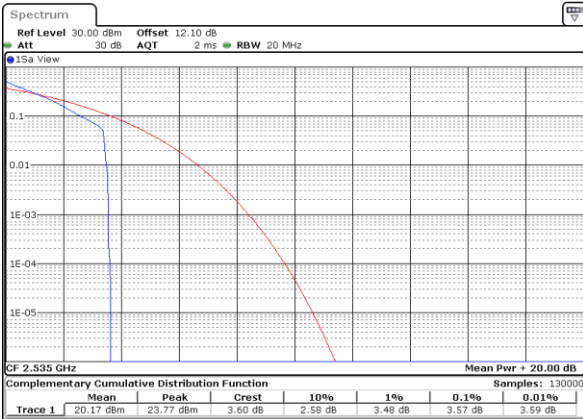

### Peak-to-Average Ratio

Mode	LTE Band 7 / 20MHz				
Mod.	QPSK		16QAM		Limit: 13dB
RB Size	1RB	Full RB	1RB	Full RB	Result
Lowest CH	3.59	4.29	5.36	5.74	<b>PASS</b>
Middle CH	3.57	4.52	5.51	6.00	
Highest CH	3.39	4.61	4.96	5.94	
Mode	LTE Band 7 / 20MHz				
Mod.	64QAM				Limit: 13dB
RB Size	1RB	Full RB			Result
Lowest CH	6.70	6.32	-	-	<b>PASS</b>
Middle CH	6.87	6.58	-	-	
Highest CH	5.97	6.58	-	-	

LTE Band 7 / 20MHz / QPSK

Lowest Channel / 1RB

Date: 6.AUG.2020 07:17:15

Lowest Channel / Full RB

Date: 6.AUG.2020 07:17:25

Middle Channel / 1RB

Date: 6.AUG.2020 07:17:34

Middle Channel / Full RB

Date: 6.AUG.2020 07:17:44

Highest Channel / 1RB

Date: 6.AUG.2020 07:17:53

Highest Channel / Full RB

Date: 6.AUG.2020 07:18:03

LTE Band 7 / 20MHz / 16QAM

Lowest Channel / 1RB

Date: 6.AUG.2020 07:16:16