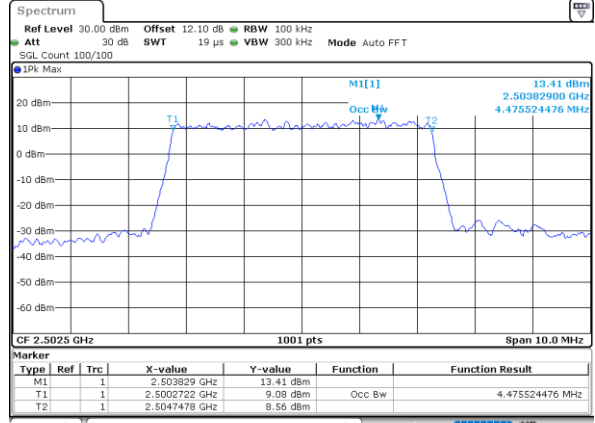

Middle Channel / 20MHz / 64QAM

Date: 3,SEP,2020 19:07:55

Highest Channel / 15MHz / 64QAM

Date: 3,SEP,2020 19:02:28

Highest Channel / 20MHz / 64QAM

Date: 3,SEP,2020 19:09:07

**Occupied Bandwidth**

Mode	LTE Band 7 : 99%OBW(MHz)											
BW	1.4MHz		3MHz		5MHz		10MHz		15MHz		20MHz	
Mod.	QPSK	16QAM	QPSK	16QAM	QPSK	16QAM	QPSK	16QAM	QPSK	16QAM	QPSK	16QAM
Lowest CH	-	-	-	-	4.48	4.48	9.03	8.99	13.37	13.43	17.82	17.78
Middle CH	-	-	-	-	4.51	4.50	9.01	9.03	13.40	13.43	17.90	17.94
Highest CH	-	-	-	-	4.50	4.50	9.03	9.01	13.52	13.43	17.90	17.82
Mode	LTE Band 7 : 99%OBW(MHz)											
BW	1.4MHz		3MHz		5MHz		10MHz		15MHz		20MHz	
Mod.	64QAM		64QAM		64QAM		64QAM		64QAM		64QAM	
Lowest CH	-	-	-	-	4.52	-	9.07	-	13.43	-	17.86	-
Middle CH	-	-	-	-	4.50	-	9.07	-	13.34	-	17.90	-
Highest CH	-	-	-	-	4.49	-	8.99	-	13.52	-	18.02	-

LTE Band 7

Lowest Channel / 5MHz / QPSK

Date: 6.AUG.2020 06:10:05

Lowest Channel / 5MHz / 16QAM

Date: 6.AUG.2020 06:10:17

Middle Channel / 5MHz / QPSK

Date: 6.AUG.2020 06:16:33

Middle Channel / 5MHz / 16QAM