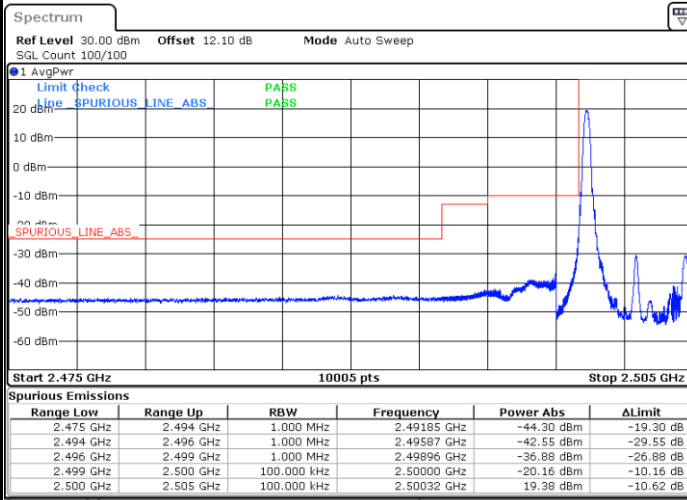

Date: 3,SEP,2020 18:55:37

LTE Band 7

Lowest Channel / 15MHz / 64QAM

Date: 3,SEP,2020 18:58:21

Lowest Channel / 20MHz / 64QAM

Date: 3,SEP,2020 19:05:00

Middle Channel / 15MHz / 64QAM

Date: 3,SEP,2020 19:01:05

Middle Channel / 20MHz / 64QAM

Date: 3,SEP,2020 19:07:44

Highest Channel / 15MHz / 64QAM

Date: 3,SEP,2020 19:02:16

Highest Channel / 20MHz / 64QAM

Date: 3,SEP,2020 19:08:56

# Conducted Band Edge

LTE Band 7 / 5MHz / 16QAM

Lowest Band Edge / 1 RB

Date: 6.AUG.2020 06:12:42

Highest Band Edge / 1 RB

Date: 6.AUG.2020 06:21:33

Lowest Band Edge / Full RB

Date: 6.AUG.2020 06:14:43

Highest Band Edge / Full RB

Date: 6.AUG.2020 06:23:34