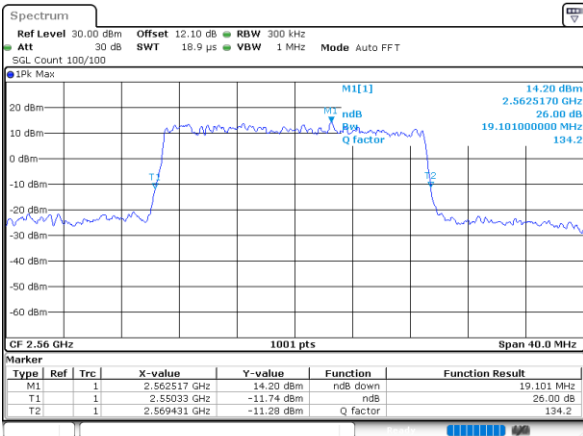

Highest Channel / 20MHz / QPSK

Date: 6.AUG.2020 07:05:22

Highest Channel / 20MHz / 16QAM

Date: 6.AUG.2020 07:05:34

LTE Band 7

Lowest Channel / 5MHz / 64QAM

Date: 3,SEP,2020 18:45:14

Lowest Channel / 10MHz / 64QAM