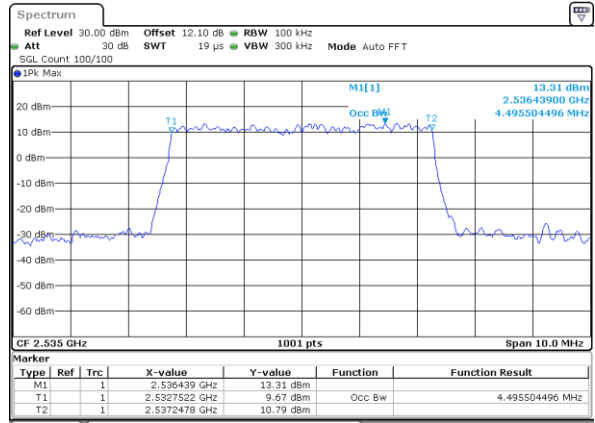

Middle Channel / 20MHz / 64QAM

Date: 3,SEP,2020 19:07:55

Highest Channel / 15MHz / 64QAM

Date: 3,SEP,2020 19:02:28

Highest Channel / 20MHz / 64QAM

Date: 3,SEP,2020 19:09:07

**Occupied Bandwidth**

Mode	LTE Band 7 : 99%OBW(MHz)											
BW	1.4MHz		3MHz		5MHz		10MHz		15MHz		20MHz	
Mod.	QPSK	16QAM	QPSK	16QAM	QPSK	16QAM	QPSK	16QAM	QPSK	16QAM	QPSK	16QAM
Lowest CH	-	-	-	-	4.48	4.48	9.03	8.99	13.37	13.43	17.82	17.78
Middle CH	-	-	-	-	4.51	4.50	9.01	9.03	13.40	13.43	17.90	17.94
Highest CH	-	-	-	-	4.50	4.50	9.03	9.01	13.52	13.43	17.90	17.82
Mode	LTE Band 7 : 99%OBW(MHz)											
BW	1.4MHz		3MHz		5MHz		10MHz		15MHz		20MHz	
Mod.	64QAM		64QAM		64QAM		64QAM		64QAM		64QAM	
Lowest CH	-	-	-	-	4.52	-	9.07	-	13.43	-	17.86	-
Middle CH	-	-	-	-	4.50	-	9.07	-	13.34	-	17.90	-
Highest CH	-	-	-	-	4.49	-	8.99	-	13.52	-	18.02	-

LTE Band 7

Lowest Channel / 5MHz / QPSK

Date: 6.AUG.2020 06:10:05

Lowest Channel / 5MHz / 16QAM

Date: 6.AUG.2020 06:10:17

Middle Channel / 5MHz / QPSK

Date: 6.AUG.2020 06:16:33

Middle Channel / 5MHz / 16QAM

Date: 6.AUG.2020 06:16:45

Highest Channel / 5MHz / QPSK

Date: 6.AUG.2020 06:18:57

Highest Channel / 5MHz / 16QAM

Date: 6.AUG.2020 06:19:09

LTE Band 7

Lowest Channel / 10MHz / QPSK

Date: 6.AUG.2020 06:25:25