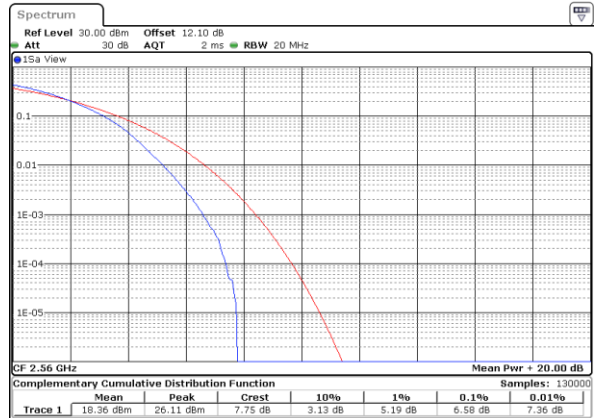

Highest Channel / Full RB

Date: 6.AUG.2020 07:17:05

LTE Band 7 / 20MHz / 64QAM

Lowest Channel / 1RB

Date: 3,SEP,2020 19:19:45

Lowest Channel / Full RB

Date: 3,SEP,2020 21:24:04

Middle Channel / 1RB

Date: 3,SEP,2020 19:20:05

Middle Channel / Full RB

Date: 3,SEP,2020 19:20:14

Highest Channel / 1RB

Date: 3,SEP,2020 19:20:24

Highest Channel / Full RB

Date: 3,SEP,2020 21:25:19

**26dB Bandwidth**

Mode	LTE Band 7 : 26dB BW(MHz)											
BW	1.4MHz		3MHz		5MHz		10MHz		15MHz		20MHz	
Mod.	QPSK	16QAM	QPSK	16QAM	QPSK	16QAM	QPSK	16QAM	QPSK	16QAM	QPSK	16QAM
Lowest CH	-	-	-	-	4.94	4.92	9.85	9.77	14.33	14.39	18.74	19.30
Middle CH	-	-	-	-	4.89	4.94	9.63	9.89	14.36	14.30	18.90	18.82
Highest CH	-	-	-	-	4.97	4.87	9.79	9.77	14.51	14.48	19.10	18.98
Mode	LTE Band 7 : 26dB BW(MHz)											
BW	1.4MHz		3MHz		5MHz		10MHz		15MHz		20MHz	
Mod.	64QAM		64QAM		64QAM		64QAM		64QAM		64QAM	
Lowest CH	-	-	-	-	4.89	-	9.65	-	14.39	-	18.78	-
Middle CH	-	-	-	-	4.95	-	9.81	-	14.39	-	19.22	-
Highest CH	-	-	-	-	4.89	-	9.69	-	14.27	-	18.78	-