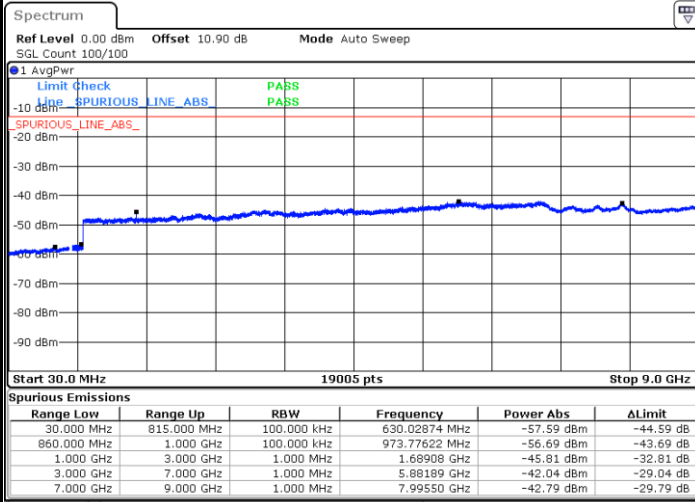

Lowest Channel / 64QAM

Middle Channel / 64QAM

Date: 2.SEP.2020 21:54:29

Date: 2.SEP.2020 21:55:37

Highest Channel / 64QAM

Date: 2.SEP.2020 21:42:08

LTE Band 5 / 5MHz

Lowest Channel / 64QAM

Middle Channel / 64QAM

Date: 2.SEP.2020 21:08:43

Date: 2.SEP.2020 21:09:50

Highest Channel / 64QAM

Date: 2.SEP.2020 21:14:18

LTE Band 5 / 10MHz

Lowest Channel / 64QAM

Middle Channel / 64QAM

Highest Channel / 64QAM

Frequency Stability

Test Conditions		LTE Band 5 (QPSK) / Middle Channel	Limit
Temperature (°C)	Voltage (Volt)	BW 10MHz	2.5ppm
		Deviation (ppm)	Result
50	Normal Voltage	0.0027	PASS
40	Normal Voltage	0.0026	
30	Normal Voltage	0.0155	
20(Ref.)	Normal Voltage	0.0000	
10	Normal Voltage	0.0075	
0	Normal Voltage	0.0118	
-10	Normal Voltage	0.0008	
-20	Normal Voltage	0.0011	
-30	Normal Voltage	0.0126	
20	Maximum Voltage	0.0097	
20	Normal Voltage	0.0000	
20	Battery End Point	0.0147	

Note:

1. Normal Voltage =3.8 V. ; Battery End Point (BEP) =3.5 V. ; Maximum Voltage =4.4 V.
2. The frequency fundamental emissions stay within the authorized frequency block.