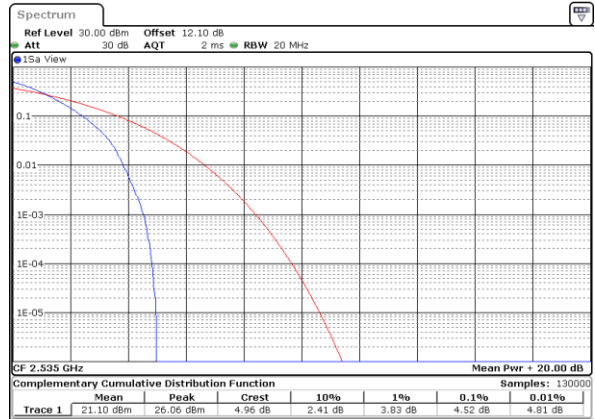

### Peak-to-Average Ratio

Mode	LTE Band 7 / 20MHz				
Mod.	QPSK		16QAM		Limit: 13dB
RB Size	1RB	Full RB	1RB	Full RB	Result
Lowest CH	3.59	4.29	5.36	5.74	<b>PASS</b>
Middle CH	3.57	4.52	5.51	6.00	
Highest CH	3.39	4.61	4.96	5.94	
Mode	LTE Band 7 / 20MHz				
Mod.	64QAM				Limit: 13dB
RB Size	1RB	Full RB			Result
Lowest CH	6.70	6.32	-	-	<b>PASS</b>
Middle CH	6.87	6.58	-	-	
Highest CH	5.97	6.58	-	-	

LTE Band 7 / 20MHz / QPSK

Lowest Channel / 1RB

Date: 6.AUG.2020 07:17:15

Lowest Channel / Full RB

Date: 6.AUG.2020 07:17:25

Middle Channel / 1RB

Date: 6.AUG.2020 07:17:34

Middle Channel / Full RB

Date: 6.AUG.2020 07:17:44

Highest Channel / 1RB

Date: 6.AUG.2020 07:17:53

Highest Channel / Full RB

Date: 6.AUG.2020 07:18:03

LTE Band 7 / 20MHz / 16QAM

Lowest Channel / 1RB

Date: 6.AUG.2020 07:16:16