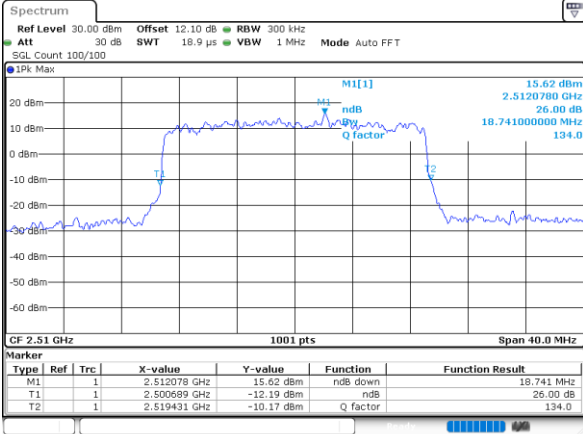

LTE Band 7

Lowest Channel / 20MHz / QPSK

Date: 6.AUG.2020 06:15:29