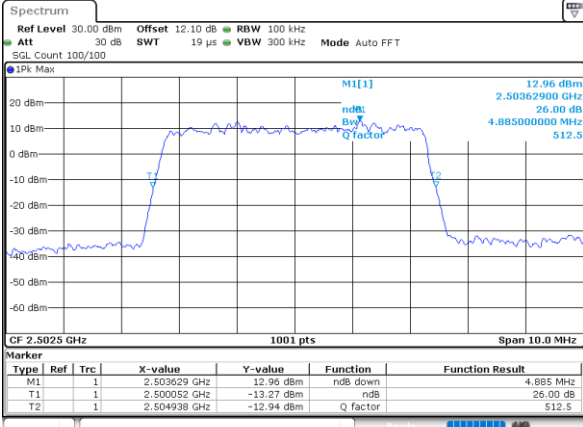

Highest Channel / 20MHz / QPSK

Date: 6.AUG.2020 07:05:22

Highest Channel / 20MHz / 16QAM

Date: 6.AUG.2020 07:05:34

LTE Band 7

Lowest Channel / 5MHz / 64QAM

Date: 3,SEP,2020 18:45:14

Lowest Channel / 10MHz / 64QAM