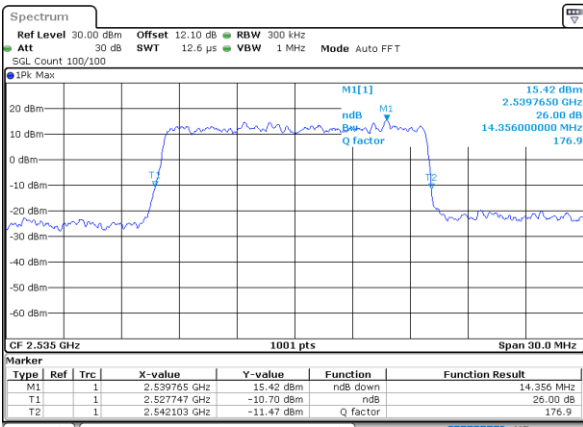

Highest Channel / 10MHz / 16QAM

Date: 6.AUG.2020 06:13:411

LTE Band 7

Lowest Channel / 15MHz / QPSK

Date: 6.AUG.2020 06:41:08

Lowest Channel / 15MHz / 16QAM

Date: 6.AUG.2020 06:41:20

Middle Channel / 15MHz / QPSK

Date: 6.AUG.2020 06:47:36

Middle Channel / 15MHz / 16QAM

Date: 6.AUG.2020 06:47:47

Highest Channel / 15MHz / QPSK

Date: 6.AUG.2020 06:50:01

Highest Channel / 15MHz / 16QAM

Date: 6.AUG.2020 06:50:13

LTE Band 7