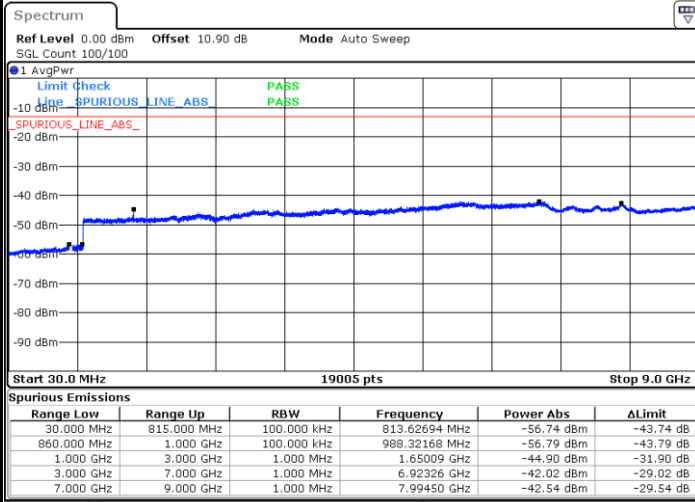

Middle Channel / 16QAM

Date: 5.AUG.2020 08:15:34

Date: 5.AUG.2020 08:16:18

Highest Channel / QPSK

Highest Channel / 16QAM

Date: 5.AUG.2020 23:05:50

Date: 5.AUG.2020 23:06:35

LTE Band 5 / 1.4MHz

Lowest Channel / 64QAM

Middle Channel / 64QAM

Date: 2.SEP.2020 21:54:29

Date: 2.SEP.2020 21:55:37

Highest Channel / 64QAM

Date: 2.SEP.2020 21:42:08

LTE Band 5 / 5MHz

Lowest Channel / 64QAM

Middle Channel / 64QAM

Date: 2.SEP.2020 21:08:43

Date: 2.SEP.2020 21:09:50

Highest Channel / 64QAM

Date: 2.SEP.2020 21:14:18

LTE Band 5 / 10MHz

Lowest Channel / 64QAM

Middle Channel / 64QAM

Highest Channel / 64QAM

Frequency Stability

Test Conditions		LTE Band 5 (QPSK) / Middle Channel	Limit
Temperature (°C)	Voltage (Volt)	BW 10MHz	2.5ppm
		Deviation (ppm)	Result
50	Normal Voltage	0.0027	PASS
40	Normal Voltage	0.0026	
30	Normal Voltage	0.0155	
20(Ref.)	Normal Voltage	0.0000	
10	Normal Voltage	0.0075	
0	Normal Voltage	0.0118	
-10	Normal Voltage	0.0008	
-20	Normal Voltage	0.0011	
-30	Normal Voltage	0.0126	
20	Maximum Voltage	0.0097	
20	Normal Voltage	0.0000	
20	Battery End Point	0.0147	