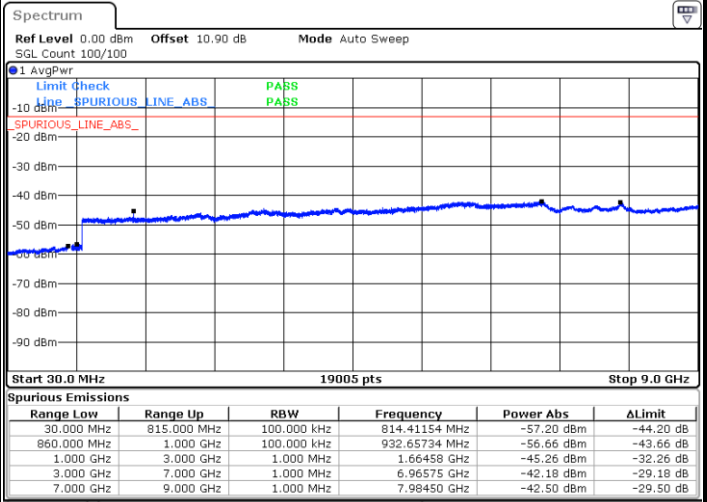

**LTE Band 5 / 5MHz**

**Highest Channel / QPSK**

**Highest Channel / 16QAM**

**LTE Band 5 / 10MHz**

**Lowest Channel / QPSK**

**Lowest Channel / 16QAM**

LTE Band 5 / 10MHz

Middle Channel / QPSK

Middle Channel / 16QAM

Date: 5.AUG.2020 08:15:34

Date: 5.AUG.2020 08:16:18

Highest Channel / QPSK

Highest Channel / 16QAM

Date: 5.AUG.2020 23:05:50

Date: 5.AUG.2020 23:06:35

LTE Band 5 / 1.4MHz