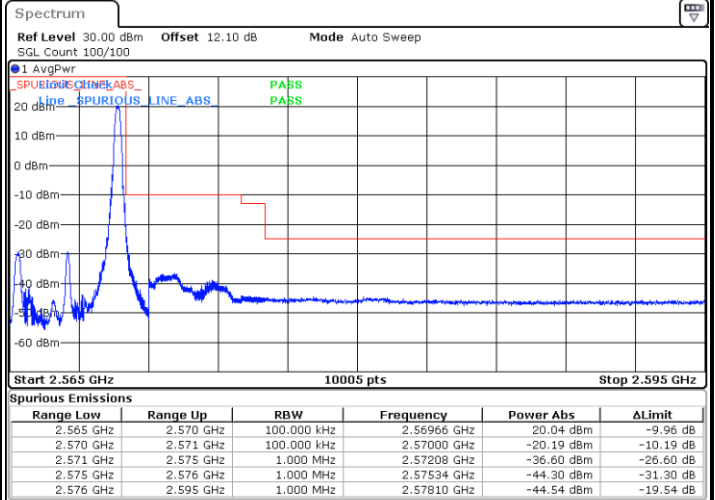

Date: 3,SEP,2020 18:55:37

LTE Band 7

Lowest Channel / 15MHz / 64QAM

Date: 3,SEP,2020 18:58:21

Lowest Channel / 20MHz / 64QAM

Date: 3,SEP,2020 19:05:00

Middle Channel / 15MHz / 64QAM

Date: 3,SEP,2020 19:01:05

Middle Channel / 20MHz / 64QAM

Date: 3,SEP,2020 19:07:44

Highest Channel / 15MHz / 64QAM

Date: 3,SEP,2020 19:02:16

Highest Channel / 20MHz / 64QAM

Date: 3,SEP,2020 19:08:56

# Conducted Band Edge

LTE Band 7 / 5MHz / 16QAM

Lowest Band Edge / 1 RB

Date: 6.AUG.2020 06:12:42

Highest Band Edge / 1 RB

Date: 6.AUG.2020 06:21:33

Lowest Band Edge / Full RB

Date: 6.AUG.2020 06:14:43

Highest Band Edge / Full RB

Date: 6.AUG.2020 06:23:34