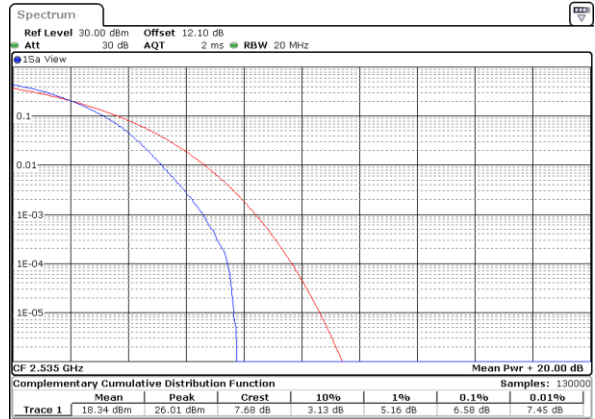

Highest Channel / Full RB

Date: 6.AUG.2020 07:17:05

LTE Band 7 / 20MHz / 64QAM

Lowest Channel / 1RB

Date: 3,SEP,2020 19:19:45

Lowest Channel / Full RB

Date: 3,SEP,2020 21:24:04

Middle Channel / 1RB

Date: 3,SEP,2020 19:20:05

Middle Channel / Full RB

Date: 3,SEP,2020 19:20:14

Highest Channel / 1RB

Date: 3,SEP,2020 19:20:24

Highest Channel / Full RB

Date: 3,SEP,2020 21:25:19

**26dB Bandwidth**