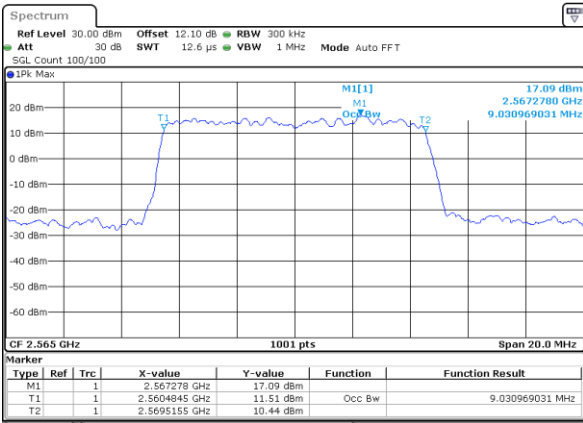

Date: 6.AUG.2020 06:16:45

Highest Channel / 5MHz / QPSK

Date: 6.AUG.2020 06:18:57

Highest Channel / 5MHz / 16QAM

Date: 6.AUG.2020 06:19:09

LTE Band 7

Lowest Channel / 10MHz / QPSK

Date: 6.AUG.2020 06:25:25

Lowest Channel / 10MHz / 16QAM

Date: 6.AUG.2020 06:25:37

Middle Channel / 10MHz / QPSK

Date: 6.AUG.2020 06:31:52

Middle Channel / 10MHz / 16QAM

Date: 6.AUG.2020 06:32:04

Highest Channel / 10MHz / QPSK

Date: 6.AUG.2020 06:34:16

Highest Channel / 10MHz / 16QAM

Date: 6.AUG.2020 06:34:28

LTE Band 7

Lowest Channel / 15MHz / QPSK

Date: 6.AUG.2020 06:14:44

Lowest Channel / 15MHz / 16QAM

Date: 6.AUG.2020 06:14:56

Middle Channel / 15MHz / QPSK