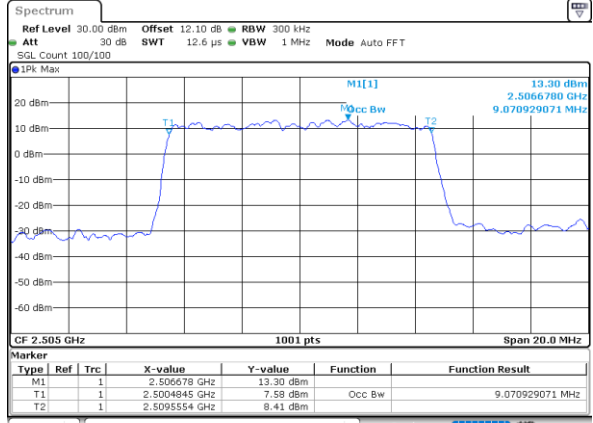

Highest Channel / 20MHz / QPSK

Date: 6.AUG.2020 07:04:58

Highest Channel / 20MHz / 16QAM

Date: 6.AUG.2020 07:05:10

LTE Band 7

Lowest Channel / 5MHz / 64QAM

Date: 3,SEP,2020 18:45:02

Lowest Channel / 10MHz / 64QAM

Date: 3,SEP,2020 18:51:42

Middle Channel / 5MHz / 64QAM

Date: 3,SEP,2020 18:47:46

Middle Channel / 10MHz / 64QAM

Date: 3,SEP,2020 18:54:25

Highest Channel / 5MHz / 64QAM

Date: 3,SEP,2020 18:48:58

Highest Channel / 10MHz / 64QAM