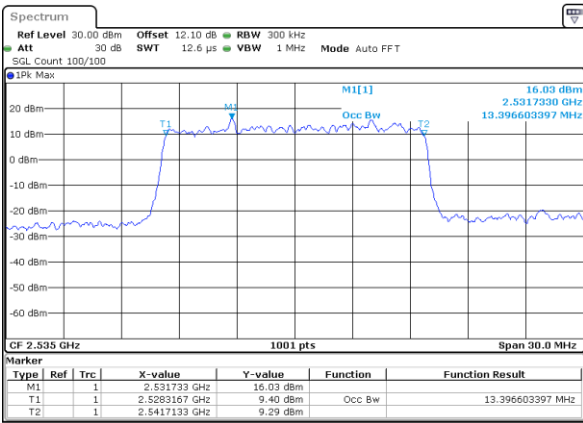

Highest Channel / 10MHz / 16QAM

Date: 6.AUG.2020 06:34:28

LTE Band 7

Lowest Channel / 15MHz / QPSK

Date: 6.AUG.2020 06:14:44

Lowest Channel / 15MHz / 16QAM

Date: 6.AUG.2020 06:14:56

Middle Channel / 15MHz / QPSK

Date: 6.AUG.2020 06:14:13

Middle Channel / 15MHz / 16QAM

Date: 6.AUG.2020 06:14:24

Highest Channel / 15MHz / QPSK

Date: 6.AUG.2020 06:14:37

Highest Channel / 15MHz / 16QAM

Date: 6.AUG.2020 06:14:49

LTE Band 7