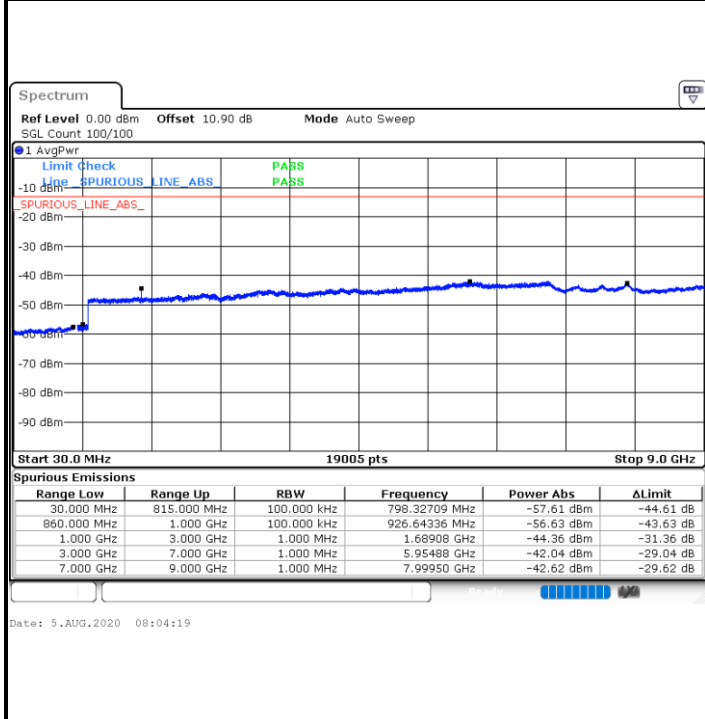

**LTE Band 5 / 5MHz**

**Highest Channel / QPSK**

**Highest Channel / 16QAM**

**LTE Band 5 / 10MHz**

**Lowest Channel / QPSK**

**Lowest Channel / 16QAM**

LTE Band 5 / 10MHz

Middle Channel / QPSK

Middle Channel / 16QAM

Date: 5.AUG.2020 08:15:34

Date: 5.AUG.2020 08:16:18

Highest Channel / QPSK

Highest Channel / 16QAM

Date: 5.AUG.2020 23:05:50

Date: 5.AUG.2020 23:06:35

LTE Band 5 / 1.4MHz