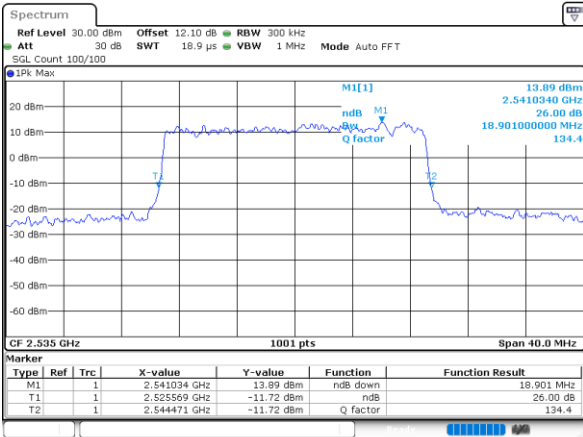

Lowest Channel / 20MHz / QPSK

Date: 6.AUG.2020 06:15:29

Lowest Channel / 20MHz / 16QAM

Date: 6.AUG.2020 06:15:41

Middle Channel / 20MHz / QPSK

Date: 6.AUG.2020 07:02:17

Middle Channel / 20MHz / 16QAM

Date: 6.AUG.2020 07:03:09

Highest Channel / 20MHz / QPSK

Date: 6.AUG.2020 07:05:22

Highest Channel / 20MHz / 16QAM

Date: 6.AUG.2020 07:05:34

LTE Band 7

Lowest Channel / 5MHz / 64QAM

Date: 3,SEP,2020 18:45:14

Lowest Channel / 10MHz / 64QAM