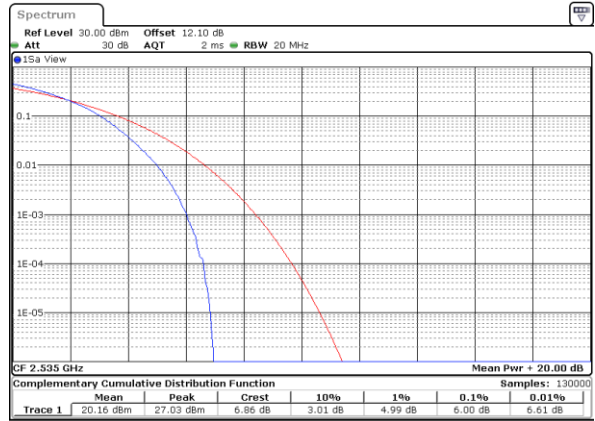

Date: 6.AUG.2020 07:17:44

Highest Channel / 1RB

Date: 6.AUG.2020 07:17:53

Highest Channel / Full RB

Date: 6.AUG.2020 07:18:03

LTE Band 7 / 20MHz / 16QAM

Lowest Channel / 1RB

Date: 6.AUG.2020 07:16:16

Lowest Channel / Full RB

Date: 6.AUG.2020 07:16:26

Middle Channel / 1RB

Date: 6.AUG.2020 07:16:36

Middle Channel / Full RB

Date: 6.AUG.2020 07:16:45

Highest Channel / 1RB

Date: 6.AUG.2020 07:16:55

Highest Channel / Full RB

Date: 6.AUG.2020 07:17:05

LTE Band 7 / 20MHz / 64QAM

Lowest Channel / 1RB

Date: 3,SEP,2020 19:19:45

Lowest Channel / Full RB

Date: 3,SEP,2020 21:24:04

Middle Channel / 1RB