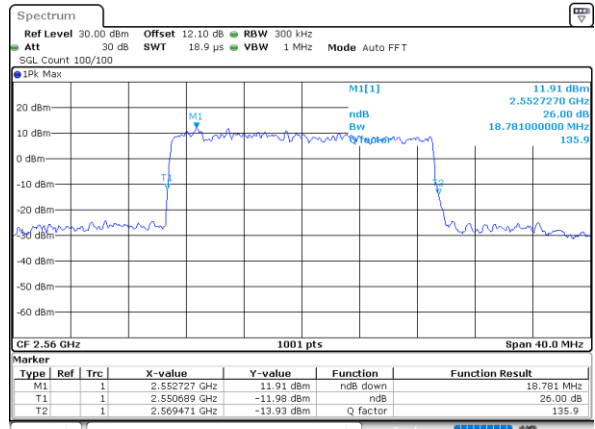

Middle Channel / 20MHz / 64QAM

Date: 3,SEP,2020 19:07:55

Highest Channel / 15MHz / 64QAM

Date: 3,SEP,2020 19:02:28

Highest Channel / 20MHz / 64QAM

Date: 3,SEP,2020 19:09:07

**Occupied Bandwidth**

Mode	LTE Band 7 : 99%OBW(MHz)											
BW	1.4MHz		3MHz		5MHz		10MHz		15MHz		20MHz	
Mod.	QPSK	16QAM	QPSK	16QAM	QPSK	16QAM	QPSK	16QAM	QPSK	16QAM	QPSK	16QAM
Lowest CH	-	-	-	-	4.48	4.48	9.03	8.99	13.37	13.43	17.82	17.78
Middle CH	-	-	-	-	4.51	4.50	9.01	9.03	13.40	13.43	17.90	17.94
Highest CH	-	-	-	-	4.50	4.50	9.03	9.01	13.52	13.43	17.90	17.82
Mode	LTE Band 7 : 99%OBW(MHz)											
BW	1.4MHz		3MHz		5MHz		10MHz		15MHz		20MHz	
Mod.	64QAM		64QAM		64QAM		64QAM		64QAM		64QAM	
Lowest CH	-	-	-	-	4.52	-	9.07	-	13.43	-	17.86	-
Middle CH	-	-	-	-	4.50	-	9.07	-	13.34	-	17.90	-
Highest CH	-	-	-	-	4.49	-	8.99	-	13.52	-	18.02	-

LTE Band 7

Lowest Channel / 5MHz / QPSK

Date: 6.AUG.2020 06:10:05

Lowest Channel / 5MHz / 16QAM

Date: 6.AUG.2020 06:10:17

Middle Channel / 5MHz / QPSK

Date: 6.AUG.2020 06:16:33

Middle Channel / 5MHz / 16QAM