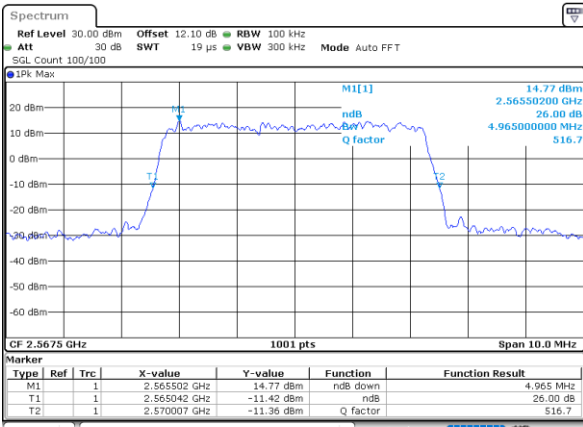

Mode	LTE Band 7 : 26dB BW(MHz)											
BW	1.4MHz		3MHz		5MHz		10MHz		15MHz		20MHz	
Mod.	QPSK	16QAM	QPSK	16QAM	QPSK	16QAM	QPSK	16QAM	QPSK	16QAM	QPSK	16QAM
Lowest CH	-	-	-	-	4.94	4.92	9.85	9.77	14.33	14.39	18.74	19.30
Middle CH	-	-	-	-	4.89	4.94	9.63	9.89	14.36	14.30	18.90	18.82
Highest CH	-	-	-	-	4.97	4.87	9.79	9.77	14.51	14.48	19.10	18.98
Mode	LTE Band 7 : 26dB BW(MHz)											
BW	1.4MHz		3MHz		5MHz		10MHz		15MHz		20MHz	
Mod.	64QAM		64QAM		64QAM		64QAM		64QAM		64QAM	
Lowest CH	-	-	-	-	4.89	-	9.65	-	14.39	-	18.78	-
Middle CH	-	-	-	-	4.95	-	9.81	-	14.39	-	19.22	-
Highest CH	-	-	-	-	4.89	-	9.69	-	14.27	-	18.78	-

LTE Band 7

Lowest Channel / 5MHz / QPSK

Date: 6.AUG.2020 06:11:29

Lowest Channel / 5MHz / 16QAM

Date: 6.AUG.2020 06:11:40

Middle Channel / 5MHz / QPSK

Date: 6.AUG.2020 06:11:56

Middle Channel / 5MHz / 16QAM

Date: 6.AUG.2020 06:11:57

Highest Channel / 5MHz / QPSK

Date: 6.AUG.2020 06:11:21

Highest Channel / 5MHz / 16QAM

Date: 6.AUG.2020 06:11:32

LTE Band 7

Lowest Channel / 10MHz / QPSK

Date: 6.AUG.2020 06:12:149