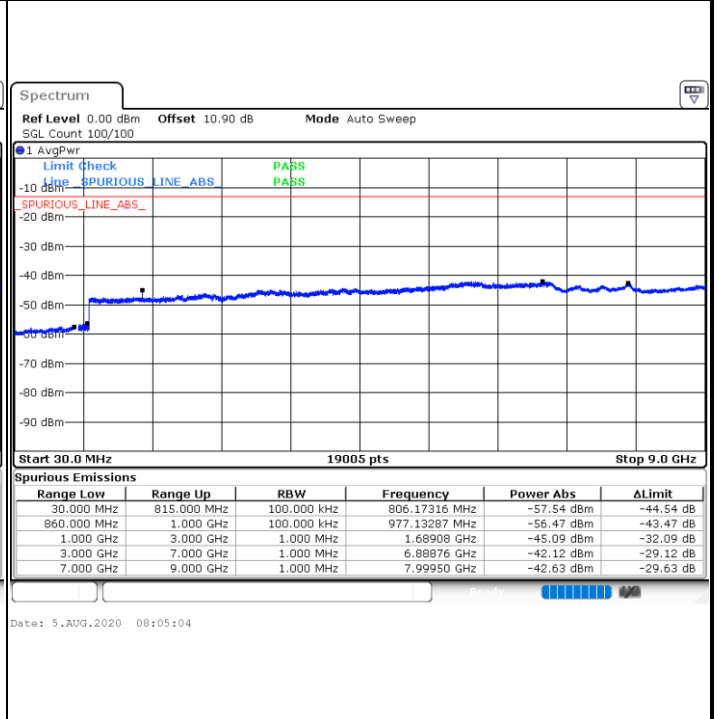

**LTE Band 5 / 5MHz**

**Highest Channel / QPSK**

**Highest Channel / 16QAM**

**LTE Band 5 / 10MHz**

**Lowest Channel / QPSK**

**Lowest Channel / 16QAM**

LTE Band 5 / 10MHz

Middle Channel / QPSK

Middle Channel / 16QAM

Date: 5.AUG.2020 08:15:34

Date: 5.AUG.2020 08:16:18

Highest Channel / QPSK

Highest Channel / 16QAM

Date: 5.AUG.2020 23:05:50

Date: 5.AUG.2020 23:06:35

LTE Band 5 / 1.4MHz