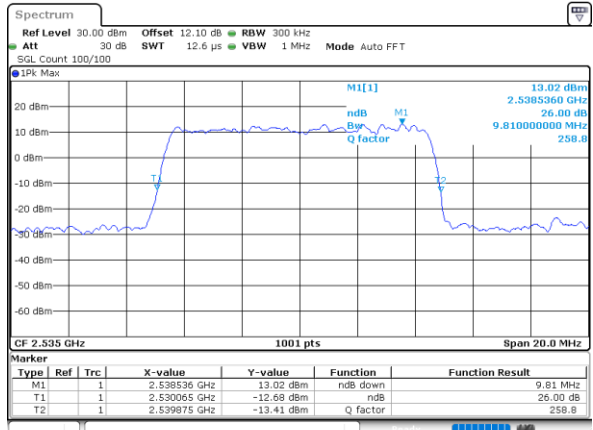

Highest Channel / 20MHz / QPSK

Date: 6.AUG.2020 07:05:22

Highest Channel / 20MHz / 16QAM

Date: 6.AUG.2020 07:05:34

LTE Band 7

Lowest Channel / 5MHz / 64QAM

Date: 3,SEP,2020 18:45:14

Lowest Channel / 10MHz / 64QAM

Date: 3,SEP,2020 18:51:54

Middle Channel / 5MHz / 64QAM

Date: 3,SEP,2020 18:47:57

Middle Channel / 10MHz / 64QAM

Date: 3,SEP,2020 18:54:36

Highest Channel / 5MHz / 64QAM

Date: 3,SEP,2020 18:49:09

Highest Channel / 10MHz / 64QAM