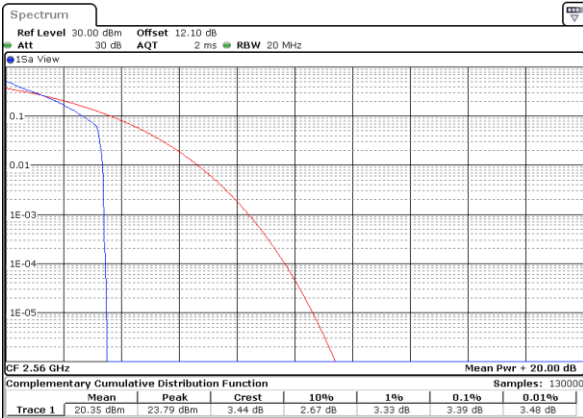

### Peak-to-Average Ratio

Mode	LTE Band 7 / 20MHz				
Mod.	QPSK		16QAM		Limit: 13dB
RB Size	1RB	Full RB	1RB	Full RB	Result
Lowest CH	3.59	4.29	5.36	5.74	<b>PASS</b>
Middle CH	3.57	4.52	5.51	6.00	
Highest CH	3.39	4.61	4.96	5.94	
Mode	LTE Band 7 / 20MHz				
Mod.	64QAM				Limit: 13dB
RB Size	1RB	Full RB			Result
Lowest CH	6.70	6.32	-	-	<b>PASS</b>
Middle CH	6.87	6.58	-	-	
Highest CH	5.97	6.58	-	-	

LTE Band 7 / 20MHz / QPSK

Lowest Channel / 1RB

Date: 6.AUG.2020 07:17:15

Lowest Channel / Full RB

Date: 6.AUG.2020 07:17:25

Middle Channel / 1RB

Date: 6.AUG.2020 07:17:34

Middle Channel / Full RB

Date: 6.AUG.2020 07:17:44

Highest Channel / 1RB

Date: 6.AUG.2020 07:17:53

Highest Channel / Full RB

Date: 6.AUG.2020 07:18:03

LTE Band 7 / 20MHz / 16QAM

Lowest Channel / 1RB

Date: 6.AUG.2020 07:16:16