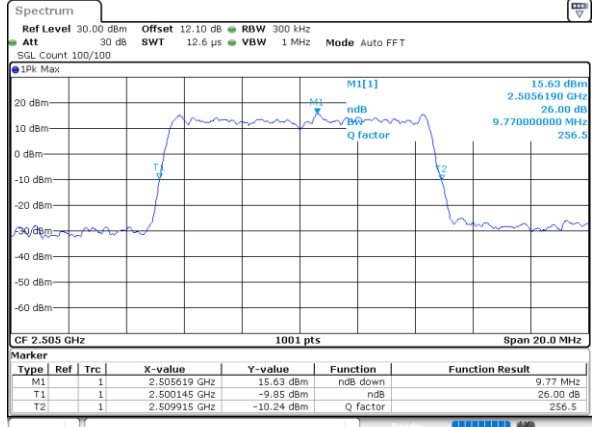

Lowest Channel / 10MHz / 16QAM

Date: 6.AUG.2020 06:12:01