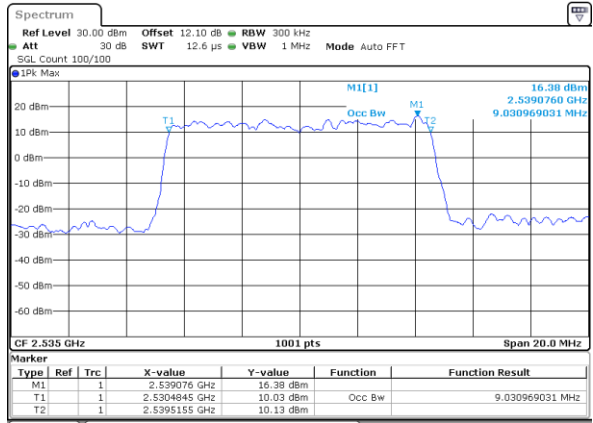

Date: 6.AUG.2020 06:16:45

Highest Channel / 5MHz / QPSK

Date: 6.AUG.2020 06:18:57

Highest Channel / 5MHz / 16QAM

Date: 6.AUG.2020 06:19:09

LTE Band 7

Lowest Channel / 10MHz / QPSK

Date: 6.AUG.2020 06:25:25

Lowest Channel / 10MHz / 16QAM

Date: 6.AUG.2020 06:25:37

Middle Channel / 10MHz / QPSK

Date: 6.AUG.2020 06:31:52

Middle Channel / 10MHz / 16QAM

Date: 6.AUG.2020 06:32:04

Highest Channel / 10MHz / QPSK

Date: 6.AUG.2020 06:34:16

Highest Channel / 10MHz / 16QAM

Date: 6.AUG.2020 06:34:28

LTE Band 7

Lowest Channel / 15MHz / QPSK

Date: 6.AUG.2020 06:14:44

Lowest Channel / 15MHz / 16QAM

Date: 6.AUG.2020 06:14:56

Middle Channel / 15MHz / QPSK