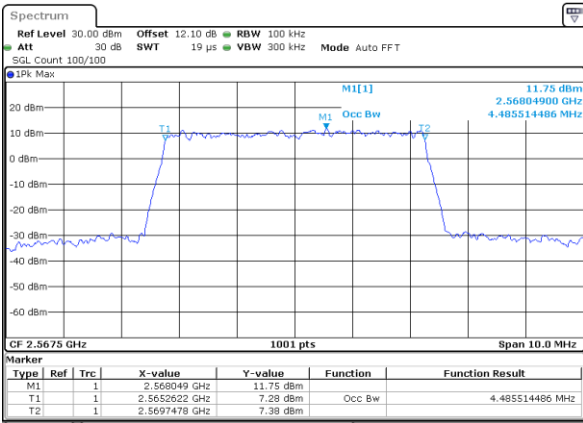

Highest Channel / 20MHz / QPSK

Date: 6.AUG.2020 07:04:58

Highest Channel / 20MHz / 16QAM

Date: 6.AUG.2020 07:05:10

LTE Band 7

Lowest Channel / 5MHz / 64QAM

Date: 3,SEP,2020 18:45:02

Lowest Channel / 10MHz / 64QAM

Date: 3,SEP,2020 18:51:42

Middle Channel / 5MHz / 64QAM

Date: 3,SEP,2020 18:47:46

Middle Channel / 10MHz / 64QAM

Date: 3,SEP,2020 18:54:25

Highest Channel / 5MHz / 64QAM

Date: 3,SEP,2020 18:48:58

Highest Channel / 10MHz / 64QAM

Date: 3,SEP,2020 18:55:37

LTE Band 7

Lowest Channel / 15MHz / 64QAM

Date: 3,SEP,2020 18:58:21

Lowest Channel / 20MHz / 64QAM

Date: 3,SEP,2020 19:05:00

Middle Channel / 15MHz / 64QAM

Date: 3,SEP,2020 19:01:05