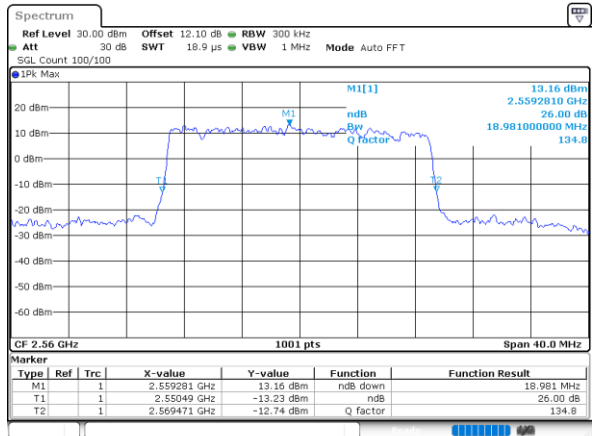

Highest Channel / 20MHz / QPSK

Date: 6.AUG.2020 07:05:22

Highest Channel / 20MHz / 16QAM

Date: 6.AUG.2020 07:05:34

LTE Band 7

Lowest Channel / 5MHz / 64QAM

Date: 3,SEP,2020 18:45:14

Lowest Channel / 10MHz / 64QAM