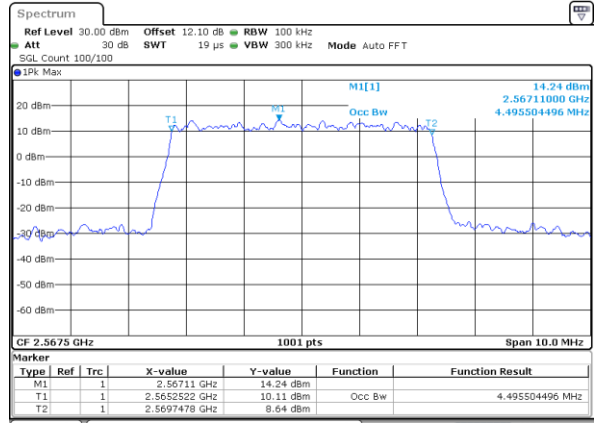

Middle Channel / 20MHz / 64QAM

Date: 3,SEP,2020 19:07:55

Highest Channel / 15MHz / 64QAM

Date: 3,SEP,2020 19:02:28

Highest Channel / 20MHz / 64QAM

Date: 3,SEP,2020 19:09:07

**Occupied Bandwidth**

Mode	LTE Band 7 : 99%OBW(MHz)											
BW	1.4MHz		3MHz		5MHz		10MHz		15MHz		20MHz	
Mod.	QPSK	16QAM	QPSK	16QAM	QPSK	16QAM	QPSK	16QAM	QPSK	16QAM	QPSK	16QAM
Lowest CH	-	-	-	-	4.48	4.48	9.03	8.99	13.37	13.43	17.82	17.78
Middle CH	-	-	-	-	4.51	4.50	9.01	9.03	13.40	13.43	17.90	17.94
Highest CH	-	-	-	-	4.50	4.50	9.03	9.01	13.52	13.43	17.90	17.82
Mode	LTE Band 7 : 99%OBW(MHz)											
BW	1.4MHz		3MHz		5MHz		10MHz		15MHz		20MHz	
Mod.	64QAM		64QAM		64QAM		64QAM		64QAM		64QAM	
Lowest CH	-	-	-	-	4.52	-	9.07	-	13.43	-	17.86	-
Middle CH	-	-	-	-	4.50	-	9.07	-	13.34	-	17.90	-
Highest CH	-	-	-	-	4.49	-	8.99	-	13.52	-	18.02	-

LTE Band 7

Lowest Channel / 5MHz / QPSK

Date: 6.AUG.2020 06:10:05

Lowest Channel / 5MHz / 16QAM

Date: 6.AUG.2020 06:10:17

Middle Channel / 5MHz / QPSK

Date: 6.AUG.2020 06:16:33

Middle Channel / 5MHz / 16QAM

Date: 6.AUG.2020 06:16:45

Highest Channel / 5MHz / QPSK

Date: 6.AUG.2020 06:18:57

Highest Channel / 5MHz / 16QAM

Date: 6.AUG.2020 06:19:09

LTE Band 7

Lowest Channel / 10MHz / QPSK

Date: 6.AUG.2020 06:25:25