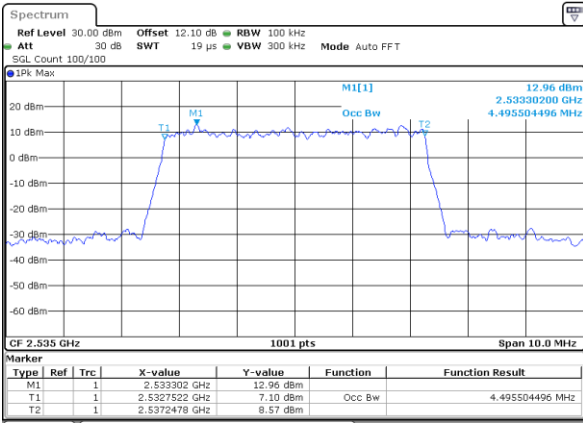

Highest Channel / 20MHz / QPSK

Date: 6.AUG.2020 07:04:58

Highest Channel / 20MHz / 16QAM

Date: 6.AUG.2020 07:05:10

LTE Band 7

Lowest Channel / 5MHz / 64QAM

Date: 3,SEP,2020 18:45:02

Lowest Channel / 10MHz / 64QAM

Date: 3,SEP,2020 18:51:42

Middle Channel / 5MHz / 64QAM

Date: 3,SEP,2020 18:47:46

Middle Channel / 10MHz / 64QAM

Date: 3,SEP,2020 18:54:25

Highest Channel / 5MHz / 64QAM

Date: 3,SEP,2020 18:48:58

Highest Channel / 10MHz / 64QAM