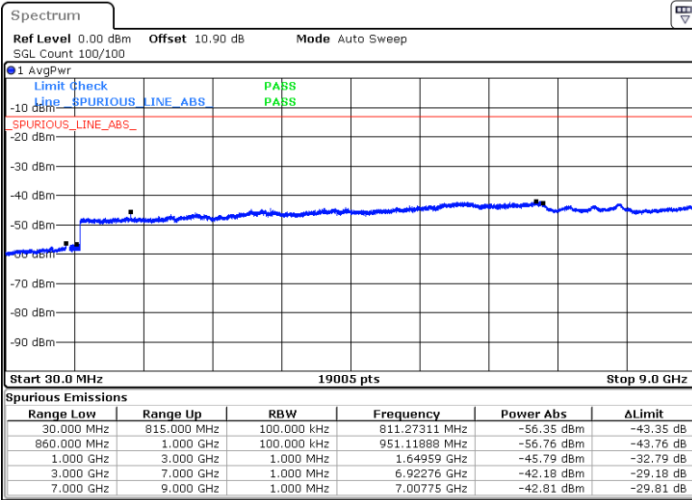

Lowest Channel / 64QAM

Middle Channel / 64QAM

Date: 2.SEP.2020 21:54:29

Date: 2.SEP.2020 21:55:37

Highest Channel / 64QAM

Date: 2.SEP.2020 21:42:08

LTE Band 5 / 5MHz

Lowest Channel / 64QAM

Middle Channel / 64QAM

Date: 2.SEP.2020 21:08:43

Date: 2.SEP.2020 21:09:50

Highest Channel / 64QAM

Date: 2.SEP.2020 21:14:18

LTE Band 5 / 10MHz

Lowest Channel / 64QAM

Middle Channel / 64QAM

Highest Channel / 64QAM

Frequency Stability

Test Conditions		LTE Band 5 (QPSK) / Middle Channel	Limit
Temperature (°C)	Voltage (Volt)	BW 10MHz	2.5ppm
		Deviation (ppm)	Result
50	Normal Voltage	0.0027	PASS
40	Normal Voltage	0.0026	
30	Normal Voltage	0.0155	
20(Ref.)	Normal Voltage	0.0000	
10	Normal Voltage	0.0075	
0	Normal Voltage	0.0118	
-10	Normal Voltage	0.0008	
-20	Normal Voltage	0.0011	
-30	Normal Voltage	0.0126	
20	Maximum Voltage	0.0097	
20	Normal Voltage	0.0000	
20	Battery End Point	0.0147	

Note:

1. Normal Voltage =3.8 V. ; Battery End Point (BEP) =3.5 V. ; Maximum Voltage =4.4 V.
2. The frequency fundamental emissions stay within the authorized frequency block.