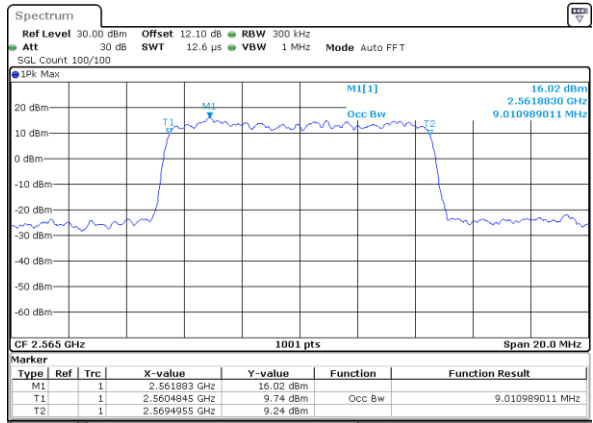

Date: 6.AUG.2020 06:16:45

Highest Channel / 5MHz / QPSK

Date: 6.AUG.2020 06:18:57

Highest Channel / 5MHz / 16QAM

Date: 6.AUG.2020 06:19:09

LTE Band 7

Lowest Channel / 10MHz / QPSK

Date: 6.AUG.2020 06:25:25

Lowest Channel / 10MHz / 16QAM

Date: 6.AUG.2020 06:25:37

Middle Channel / 10MHz / QPSK

Date: 6.AUG.2020 06:31:52

Middle Channel / 10MHz / 16QAM

Date: 6.AUG.2020 06:32:04

Highest Channel / 10MHz / QPSK

Date: 6.AUG.2020 06:34:16

Highest Channel / 10MHz / 16QAM

Date: 6.AUG.2020 06:34:28

LTE Band 7

Lowest Channel / 15MHz / QPSK

Date: 6.AUG.2020 06:14:44

Lowest Channel / 15MHz / 16QAM

Date: 6.AUG.2020 06:14:56

Middle Channel / 15MHz / QPSK