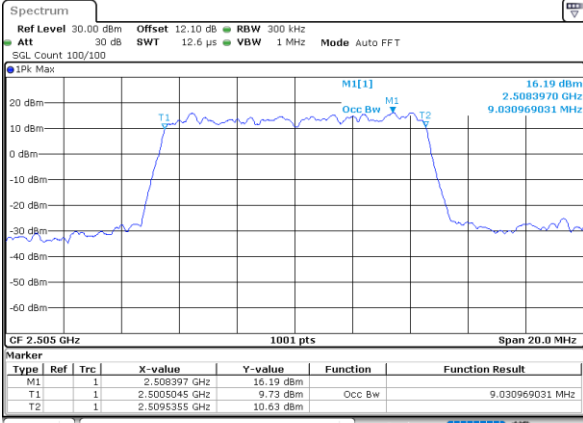

LTE Band 7

Lowest Channel / 5MHz / QPSK

Date: 6.AUG.2020 06:10:05

Lowest Channel / 5MHz / 16QAM

Date: 6.AUG.2020 06:10:17

Middle Channel / 5MHz / QPSK

Date: 6.AUG.2020 06:16:33

Middle Channel / 5MHz / 16QAM

Date: 6.AUG.2020 06:16:45

Highest Channel / 5MHz / QPSK

Date: 6.AUG.2020 06:18:57

Highest Channel / 5MHz / 16QAM

Date: 6.AUG.2020 06:19:09

LTE Band 7

Lowest Channel / 10MHz / QPSK

Date: 6.AUG.2020 06:25:25