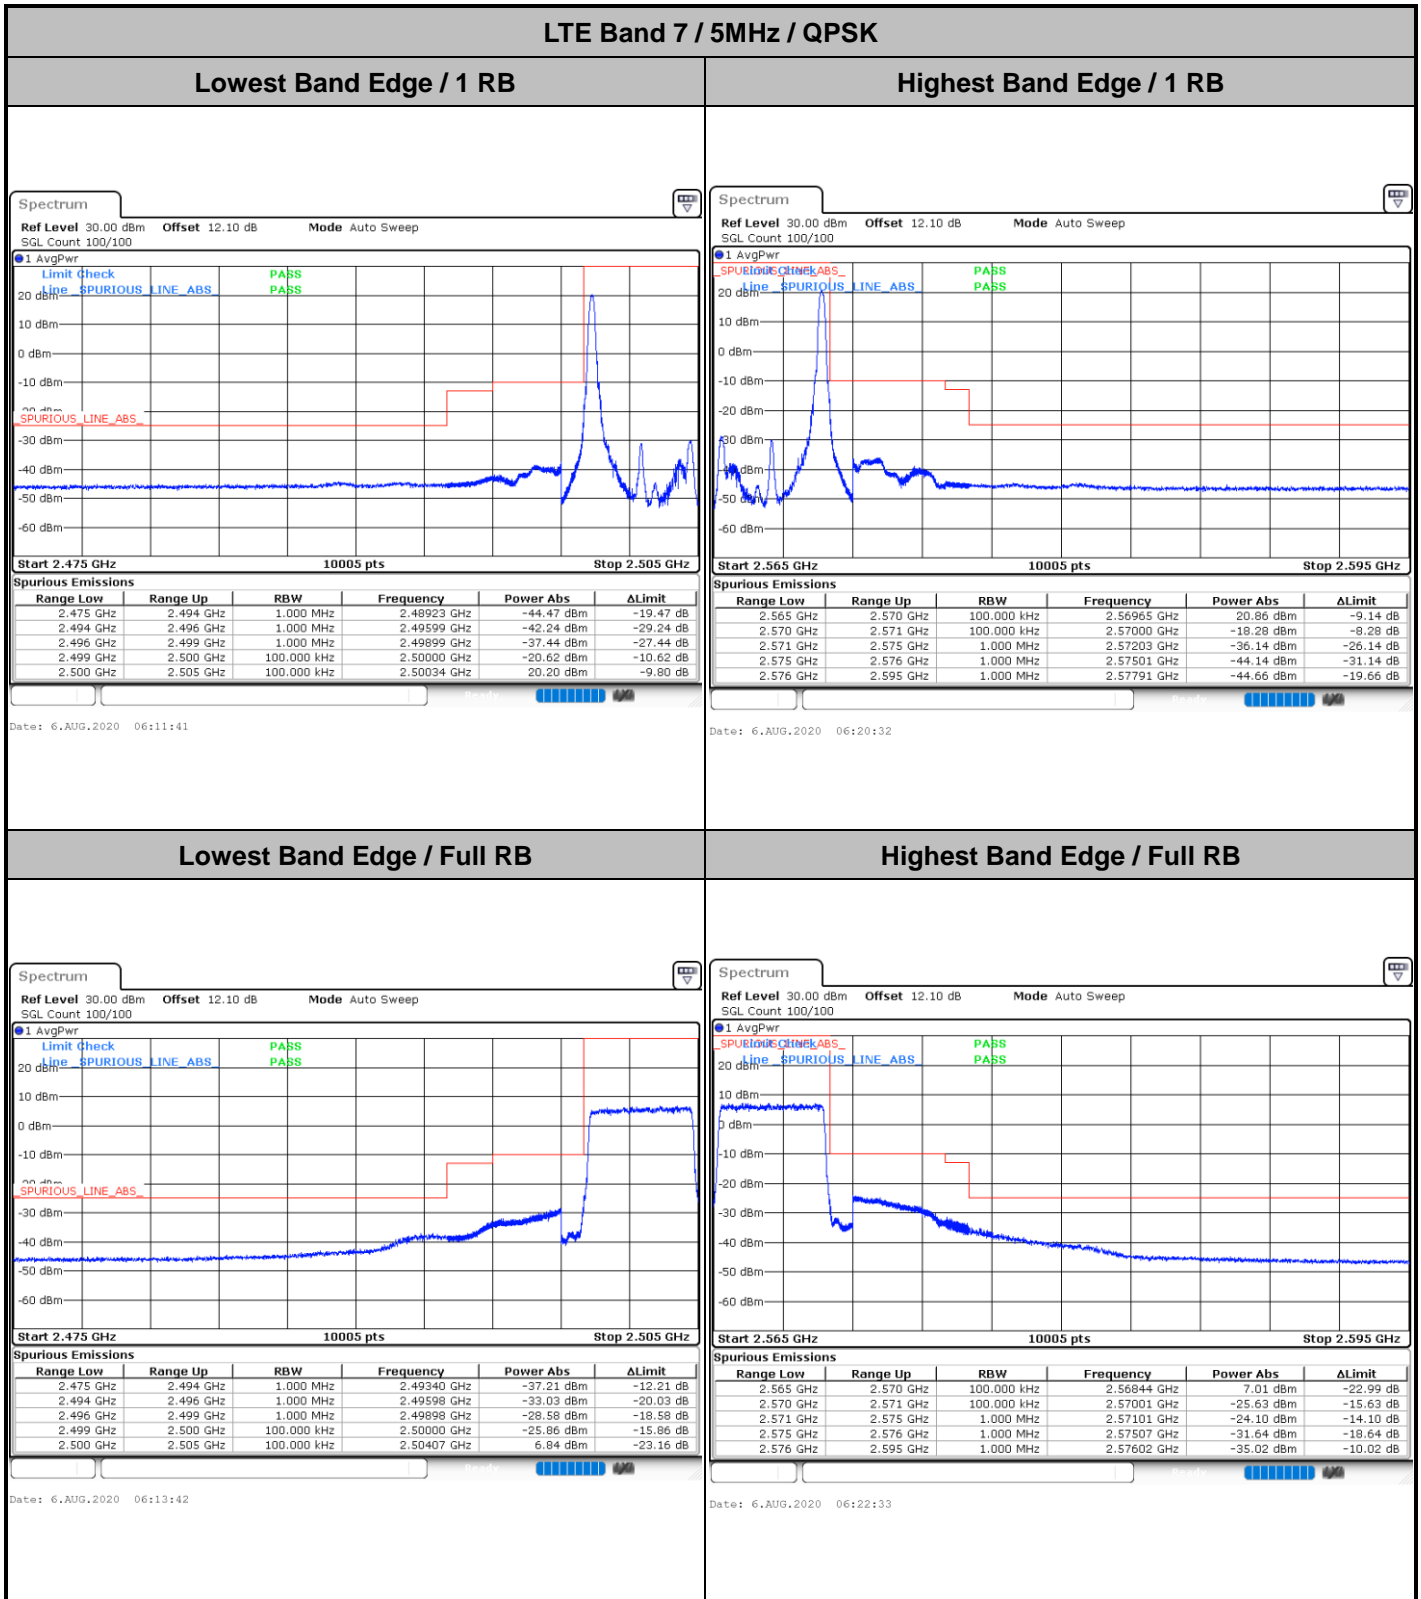

Date: 3,SEP,2020 18:55:37

LTE Band 7

Lowest Channel / 15MHz / 64QAM

Date: 3,SEP,2020 18:58:21

Lowest Channel / 20MHz / 64QAM

Date: 3,SEP,2020 19:05:00

Middle Channel / 15MHz / 64QAM

Date: 3,SEP,2020 19:01:05

Middle Channel / 20MHz / 64QAM

Date: 3,SEP,2020 19:07:44

Highest Channel / 15MHz / 64QAM

Date: 3,SEP,2020 19:02:16

Highest Channel / 20MHz / 64QAM

Date: 3,SEP,2020 19:08:56

# Conducted Band Edge

LTE Band 7 / 5MHz / 16QAM

Lowest Band Edge / 1 RB

Date: 6.AUG.2020 06:12:42

Highest Band Edge / 1 RB

Date: 6.AUG.2020 06:21:33

Lowest Band Edge / Full RB

Date: 6.AUG.2020 06:14:43

Highest Band Edge / Full RB

Date: 6.AUG.2020 06:23:34