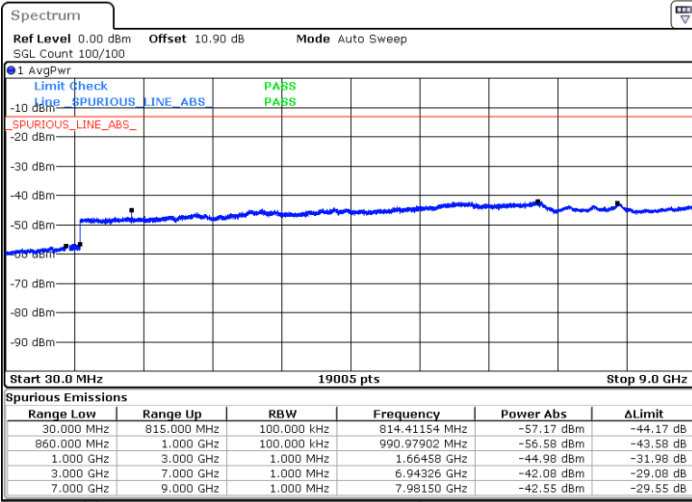

**LTE Band 5 / 5MHz**

**Highest Channel / QPSK**

**Highest Channel / 16QAM**

**LTE Band 5 / 10MHz**

**Lowest Channel / QPSK**

**Lowest Channel / 16QAM**

LTE Band 5 / 10MHz

Middle Channel / QPSK

Middle Channel / 16QAM

Date: 5.AUG.2020 08:15:34

Date: 5.AUG.2020 08:16:18

Highest Channel / QPSK

Highest Channel / 16QAM

Date: 5.AUG.2020 23:05:50

Date: 5.AUG.2020 23:06:35

LTE Band 5 / 1.4MHz