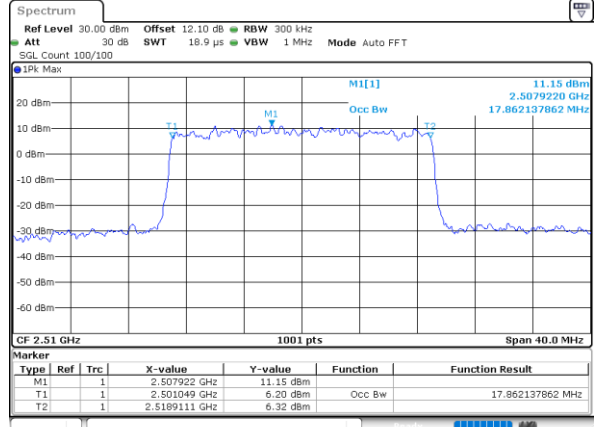

Date: 3,SEP,2020 18:55:37

LTE Band 7

Lowest Channel / 15MHz / 64QAM

Date: 3,SEP,2020 18:58:21

Lowest Channel / 20MHz / 64QAM

Date: 3,SEP,2020 19:05:00

Middle Channel / 15MHz / 64QAM

Date: 3,SEP,2020 19:01:05

Middle Channel / 20MHz / 64QAM

Date: 3,SEP,2020 19:07:44

Highest Channel / 15MHz / 64QAM

Date: 3,SEP,2020 19:02:16

Highest Channel / 20MHz / 64QAM

Date: 3,SEP,2020 19:08:56