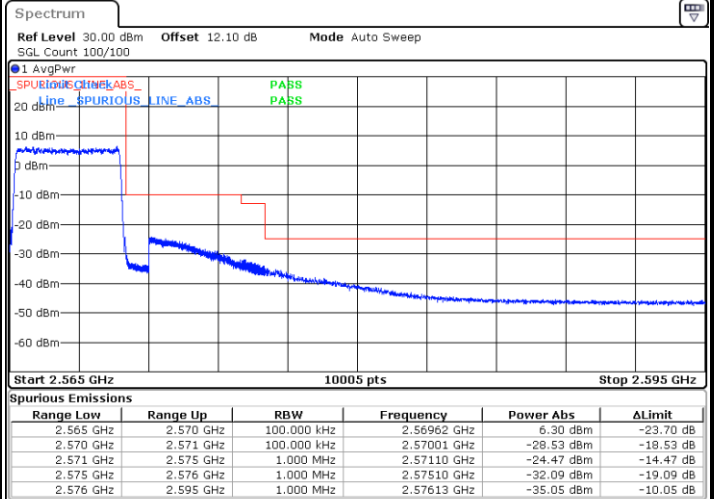

Middle Channel / 20MHz / 64QAM

Date: 3,SEP,2020 19:07:44

Highest Channel / 15MHz / 64QAM

Date: 3,SEP,2020 19:02:16

Highest Channel / 20MHz / 64QAM

Date: 3,SEP,2020 19:08:56

# Conducted Band Edge

LTE Band 7 / 5MHz / 16QAM

Lowest Band Edge / 1 RB

Date: 6.AUG.2020 06:12:42

Highest Band Edge / 1 RB

Date: 6.AUG.2020 06:21:33

Lowest Band Edge / Full RB

Date: 6.AUG.2020 06:14:43

Highest Band Edge / Full RB

Date: 6.AUG.2020 06:23:34