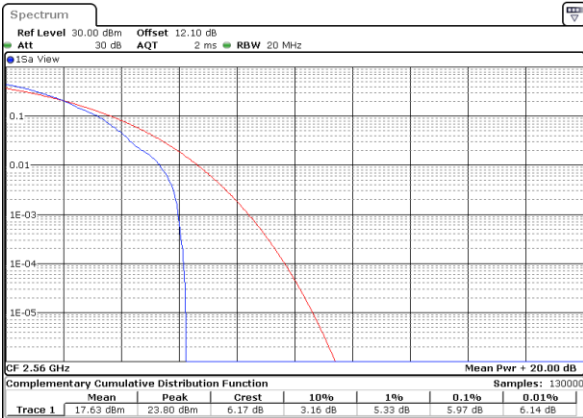

Highest Channel / Full RB

Date: 6.AUG.2020 07:17:05

LTE Band 7 / 20MHz / 64QAM

Lowest Channel / 1RB

Date: 3,SEP,2020 19:19:45

Lowest Channel / Full RB

Date: 3,SEP,2020 21:24:04

Middle Channel / 1RB

Date: 3,SEP,2020 19:20:05

Middle Channel / Full RB

Date: 3,SEP,2020 19:20:14

Highest Channel / 1RB

Date: 3,SEP,2020 19:20:24

Highest Channel / Full RB

Date: 3,SEP,2020 21:25:19

**26dB Bandwidth**