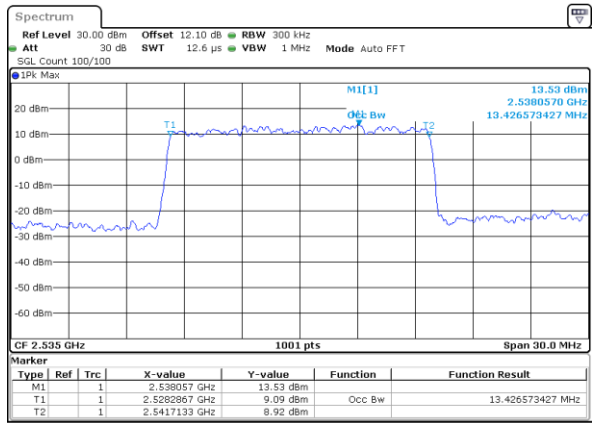

Highest Channel / 10MHz / 16QAM

Date: 6.AUG.2020 06:34:28

LTE Band 7

Lowest Channel / 15MHz / QPSK

Date: 6.AUG.2020 06:14:44

Lowest Channel / 15MHz / 16QAM

Date: 6.AUG.2020 06:14:56

Middle Channel / 15MHz / QPSK

Date: 6.AUG.2020 06:14:13

Middle Channel / 15MHz / 16QAM

Date: 6.AUG.2020 06:14:24

Highest Channel / 15MHz / QPSK

Date: 6.AUG.2020 06:14:37

Highest Channel / 15MHz / 16QAM

Date: 6.AUG.2020 06:14:49

LTE Band 7