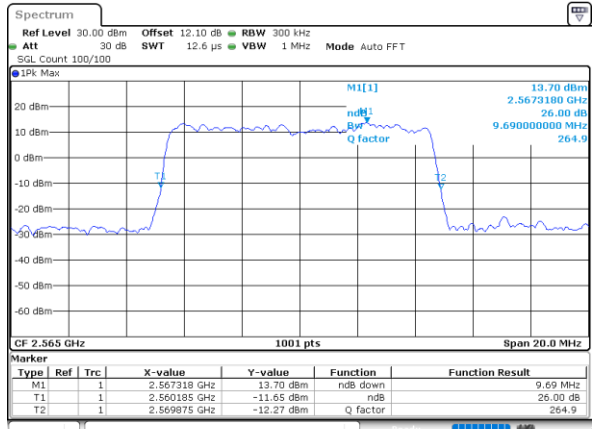

Highest Channel / 20MHz / QPSK

Date: 6.AUG.2020 07:05:22

Highest Channel / 20MHz / 16QAM

Date: 6.AUG.2020 07:05:34

LTE Band 7

Lowest Channel / 5MHz / 64QAM

Date: 3,SEP,2020 18:45:14

Lowest Channel / 10MHz / 64QAM

Date: 3,SEP,2020 18:51:54

Middle Channel / 5MHz / 64QAM

Date: 3,SEP,2020 18:47:57

Middle Channel / 10MHz / 64QAM

Date: 3,SEP,2020 18:54:36

Highest Channel / 5MHz / 64QAM

Date: 3,SEP,2020 18:49:09

Highest Channel / 10MHz / 64QAM

Date: 3,SEP,2020 18:55:48

LTE Band 7

Lowest Channel / 15MHz / 64QAM

Date: 3,SEP,2020 18:58:32

Lowest Channel / 20MHz / 64QAM

Date: 3,SEP,2020 19:05:12

Middle Channel / 15MHz / 64QAM

Date: 3,SEP,2020 19:01:16