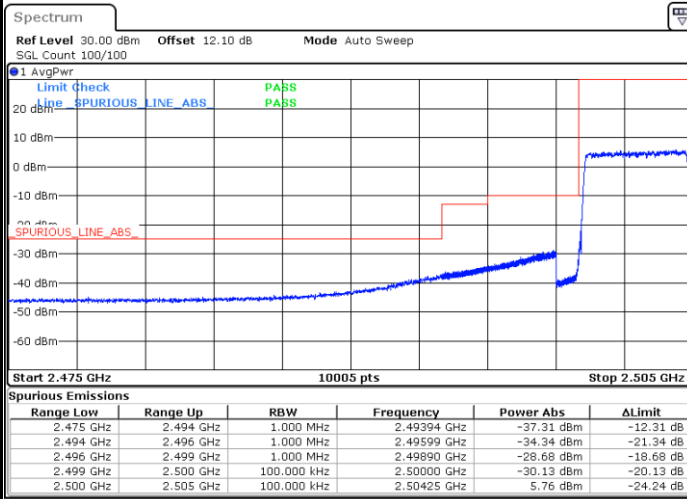

Middle Channel / 20MHz / 64QAM

Date: 3,SEP,2020 19:07:44

Highest Channel / 15MHz / 64QAM

Date: 3,SEP,2020 19:02:16

Highest Channel / 20MHz / 64QAM

Date: 3,SEP,2020 19:08:56

# Conducted Band Edge

LTE Band 7 / 5MHz / 16QAM

Lowest Band Edge / 1 RB

Date: 6.AUG.2020 06:12:42

Highest Band Edge / 1 RB

Date: 6.AUG.2020 06:21:33

Lowest Band Edge / Full RB

Date: 6.AUG.2020 06:14:43

Highest Band Edge / Full RB

Date: 6.AUG.2020 06:23:34