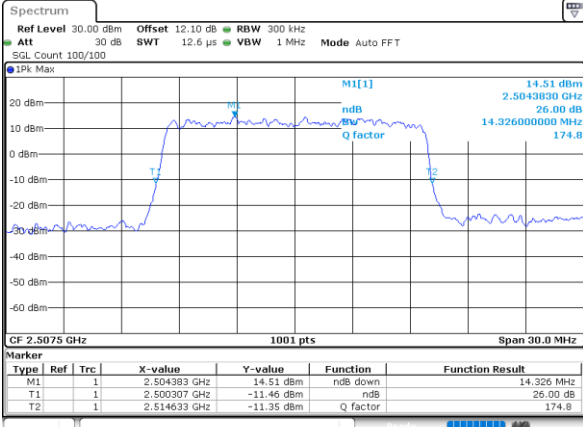

Highest Channel / 10MHz / 16QAM

Date: 6.AUG.2020 06:13:411

LTE Band 7

Lowest Channel / 15MHz / QPSK

Date: 6.AUG.2020 06:41:08

Lowest Channel / 15MHz / 16QAM

Date: 6.AUG.2020 06:41:20

Middle Channel / 15MHz / QPSK

Date: 6.AUG.2020 06:47:36

Middle Channel / 15MHz / 16QAM

Date: 6.AUG.2020 06:47:47

Highest Channel / 15MHz / QPSK

Date: 6.AUG.2020 06:50:01

Highest Channel / 15MHz / 16QAM

Date: 6.AUG.2020 06:50:13

LTE Band 7