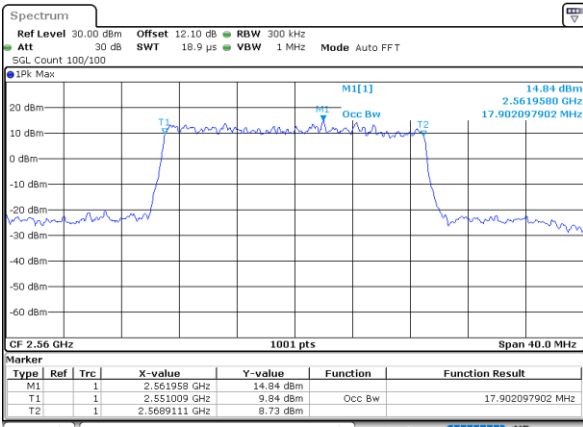

Lowest Channel / 20MHz / QPSK

Date: 6.AUG.2020 06:56:05

Lowest Channel / 20MHz / 16QAM

Date: 6.AUG.2020 06:56:17

Middle Channel / 20MHz / QPSK

Date: 6.AUG.2020 07:02:34

Middle Channel / 20MHz / 16QAM

Date: 6.AUG.2020 07:02:46

Highest Channel / 20MHz / QPSK

Date: 6.AUG.2020 07:04:58

Highest Channel / 20MHz / 16QAM

Date: 6.AUG.2020 07:05:10

LTE Band 7

Lowest Channel / 5MHz / 64QAM

Date: 3,SEP,2020 18:45:02

Lowest Channel / 10MHz / 64QAM