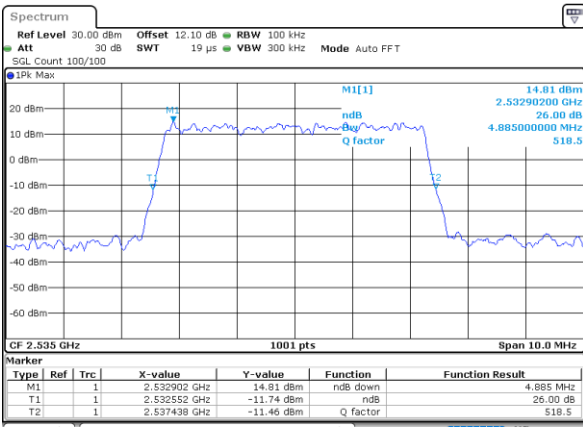

Mode	LTE Band 7 : 26dB BW(MHz)											
BW	1.4MHz		3MHz		5MHz		10MHz		15MHz		20MHz	
Mod.	QPSK	16QAM	QPSK	16QAM	QPSK	16QAM	QPSK	16QAM	QPSK	16QAM	QPSK	16QAM
Lowest CH	-	-	-	-	4.94	4.92	9.85	9.77	14.33	14.39	18.74	19.30
Middle CH	-	-	-	-	4.89	4.94	9.63	9.89	14.36	14.30	18.90	18.82
Highest CH	-	-	-	-	4.97	4.87	9.79	9.77	14.51	14.48	19.10	18.98
Mode	LTE Band 7 : 26dB BW(MHz)											
BW	1.4MHz		3MHz		5MHz		10MHz		15MHz		20MHz	
Mod.	64QAM		64QAM		64QAM		64QAM		64QAM		64QAM	
Lowest CH	-	-	-	-	4.89	-	9.65	-	14.39	-	18.78	-
Middle CH	-	-	-	-	4.95	-	9.81	-	14.39	-	19.22	-
Highest CH	-	-	-	-	4.89	-	9.69	-	14.27	-	18.78	-

LTE Band 7

Lowest Channel / 5MHz / QPSK

Date: 6.AUG.2020 06:11:29

Lowest Channel / 5MHz / 16QAM

Date: 6.AUG.2020 06:11:40

Middle Channel / 5MHz / QPSK

Date: 6.AUG.2020 06:11:56

Middle Channel / 5MHz / 16QAM

Date: 6.AUG.2020 06:11:57

Highest Channel / 5MHz / QPSK

Date: 6.AUG.2020 06:11:21

Highest Channel / 5MHz / 16QAM

Date: 6.AUG.2020 06:11:32

LTE Band 7

Lowest Channel / 10MHz / QPSK

Date: 6.AUG.2020 06:12:149