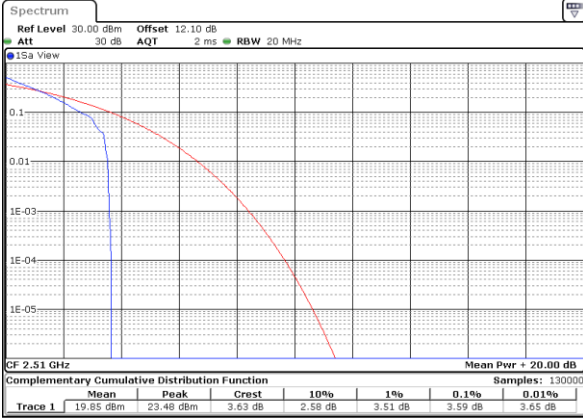

## LTE Band 7

### Peak-to-Average Ratio

Mode	LTE Band 7 / 20MHz				
Mod.	QPSK		16QAM		Limit: 13dB
RB Size	1RB	Full RB	1RB	Full RB	Result
Lowest CH	3.59	4.29	5.36	5.74	<b>PASS</b>
Middle CH	3.57	4.52	5.51	6.00	
Highest CH	3.39	4.61	4.96	5.94	
Mode	LTE Band 7 / 20MHz				
Mod.	64QAM				Limit: 13dB
RB Size	1RB	Full RB			Result
Lowest CH	6.70	6.32	-	-	<b>PASS</b>
Middle CH	6.87	6.58	-	-	
Highest CH	5.97	6.58	-	-	

LTE Band 7 / 20MHz / QPSK

Lowest Channel / 1RB

Date: 6.AUG.2020 07:17:15

Lowest Channel / Full RB

Date: 6.AUG.2020 07:17:25

Middle Channel / 1RB

Date: 6.AUG.2020 07:17:34

Middle Channel / Full RB