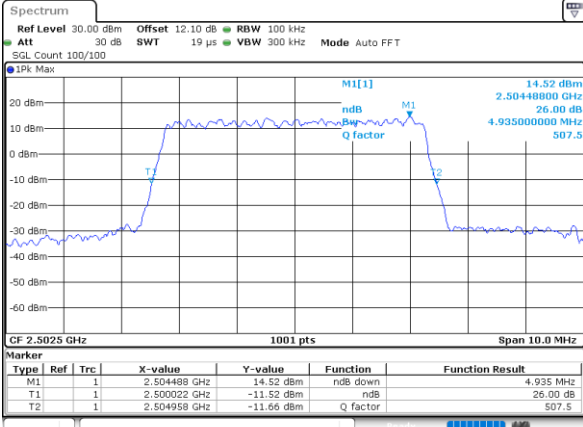

LTE Band 7

Lowest Channel / 5MHz / QPSK

Date: 6.AUG.2020 06:11:29