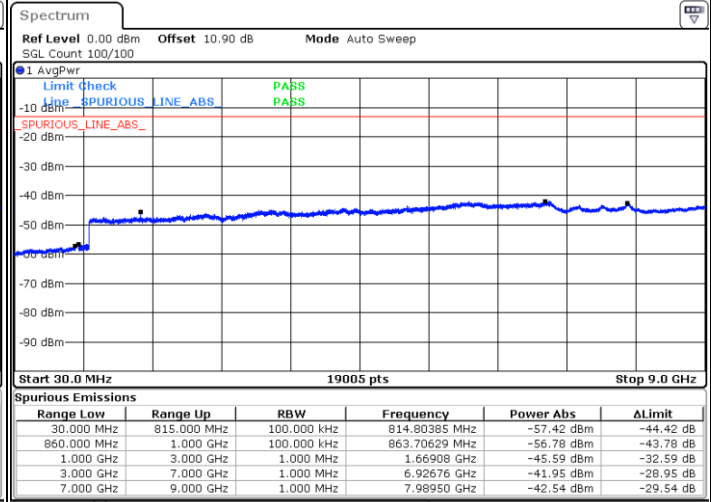

**LTE Band 5 / 5MHz**

**Highest Channel / QPSK**

**Highest Channel / 16QAM**

**LTE Band 5 / 10MHz**

**Lowest Channel / QPSK**

**Lowest Channel / 16QAM**

LTE Band 5 / 10MHz

Middle Channel / QPSK

Lowest Channel / 64QAM

Middle Channel / 64QAM

Date: 2.SEP.2020 21:54:29

Date: 2.SEP.2020 21:55:37

Highest Channel / 64QAM

Date: 2.SEP.2020 21:42:08

LTE Band 5 / 5MHz

Lowest Channel / 64QAM

Middle Channel / 64QAM

Date: 2.SEP.2020 21:08:43

Date: 2.SEP.2020 21:09:50

Highest Channel / 64QAM

Date: 2.SEP.2020 21:14:18

LTE Band 5 / 10MHz

Lowest Channel / 64QAM

Middle Channel / 64QAM

Highest Channel / 64QAM

Frequency Stability

Test Conditions		LTE Band 5 (QPSK) / Middle Channel	Limit
Temperature (°C)	Voltage (Volt)	BW 10MHz	2.5ppm
		Deviation (ppm)	Result
50	Normal Voltage	0.0027	PASS
40	Normal Voltage	0.0026	
30	Normal Voltage	0.0155	
20(Ref.)	Normal Voltage	0.0000	
10	Normal Voltage	0.0075	
0	Normal Voltage	0.0118	
-10	Normal Voltage	0.0008	
-20	Normal Voltage	0.0011	
-30	Normal Voltage	0.0126	
20	Maximum Voltage	0.0097	
20	Normal Voltage	0.0000	
20	Battery End Point	0.0147	