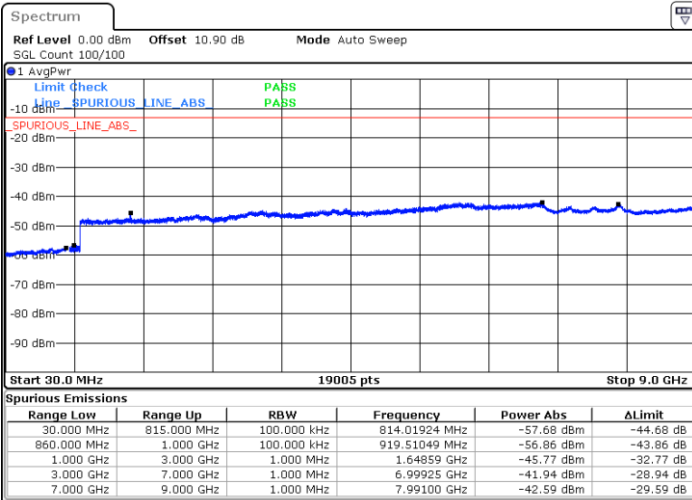

**LTE Band 5 / 5MHz**

**Highest Channel / QPSK**

**Highest Channel / 16QAM**

**LTE Band 5 / 10MHz**

**Lowest Channel / QPSK**

**Lowest Channel / 16QAM**

LTE Band 5 / 10MHz

Middle Channel / QPSK

Middle Channel / 16QAM

Date: 5.AUG.2020 08:15:34

Date: 5.AUG.2020 08:16:18

Highest Channel / QPSK

Highest Channel / 16QAM

Date: 5.AUG.2020 23:05:50

Date: 5.AUG.2020 23:06:35

LTE Band 5 / 1.4MHz

Lowest Channel / 64QAM

Middle Channel / 64QAM

Date: 2.SEP.2020 21:54:29

Date: 2.SEP.2020 21:55:37

Highest Channel / 64QAM

Date: 2.SEP.2020 21:42:08

LTE Band 5 / 5MHz

Lowest Channel / 64QAM