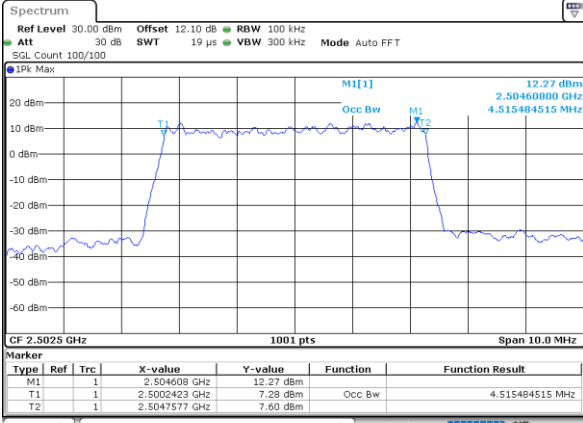

Highest Channel / 20MHz / QPSK

Date: 6.AUG.2020 07:04:58

Highest Channel / 20MHz / 16QAM

Date: 6.AUG.2020 07:05:10

LTE Band 7

Lowest Channel / 5MHz / 64QAM

Date: 3,SEP,2020 18:45:02

Lowest Channel / 10MHz / 64QAM

Date: 3,SEP,2020 18:51:42

Middle Channel / 5MHz / 64QAM

Date: 3,SEP,2020 18:47:46

Middle Channel / 10MHz / 64QAM

Date: 3,SEP,2020 18:54:25

Highest Channel / 5MHz / 64QAM

Date: 3,SEP,2020 18:48:58

Highest Channel / 10MHz / 64QAM