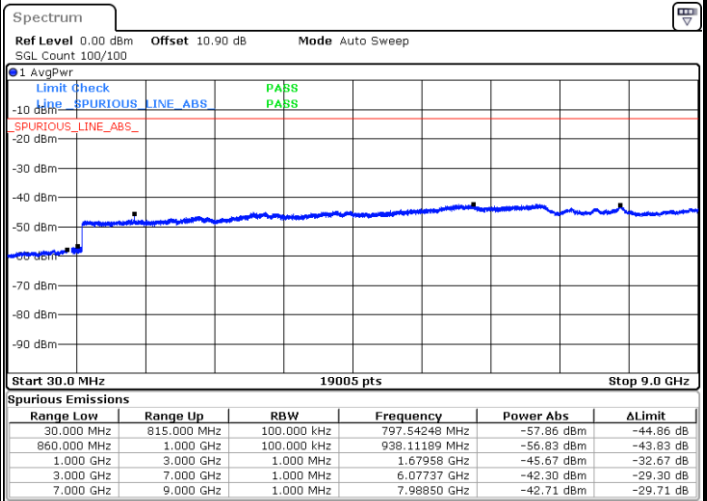

**LTE Band 5 / 5MHz**

**Highest Channel / QPSK**

**Highest Channel / 16QAM**

**LTE Band 5 / 10MHz**

**Lowest Channel / QPSK**

**Lowest Channel / 16QAM**

LTE Band 5 / 10MHz

Middle Channel / QPSK

Middle Channel / 16QAM

Date: 5.AUG.2020 08:15:34

Date: 5.AUG.2020 08:16:18

Highest Channel / QPSK

Highest Channel / 16QAM

Date: 5.AUG.2020 23:05:50

Date: 5.AUG.2020 23:06:35

LTE Band 5 / 1.4MHz

Lowest Channel / 64QAM

Middle Channel / 64QAM

Date: 2.SEP.2020 21:54:29

Date: 2.SEP.2020 21:55:37

Highest Channel / 64QAM

Date: 2.SEP.2020 21:42:08

LTE Band 5 / 5MHz

Lowest Channel / 64QAM