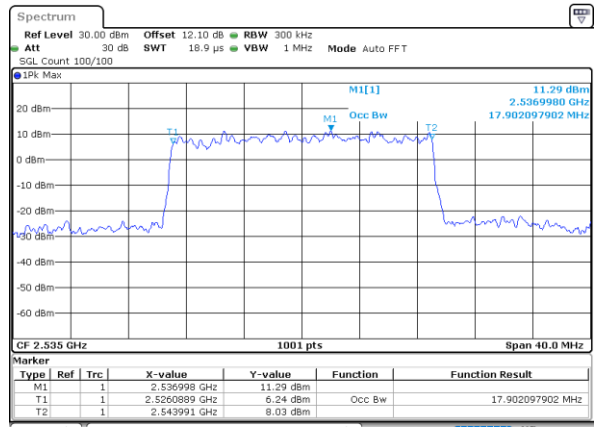

Date: 3,SEP,2020 18:55:37

LTE Band 7

Lowest Channel / 15MHz / 64QAM

Date: 3,SEP,2020 18:58:21

Lowest Channel / 20MHz / 64QAM

Date: 3,SEP,2020 19:05:00

Middle Channel / 15MHz / 64QAM

Date: 3,SEP,2020 19:01:05

Middle Channel / 20MHz / 64QAM

Date: 3,SEP,2020 19:07:44

Highest Channel / 15MHz / 64QAM

Date: 3,SEP,2020 19:02:16

Highest Channel / 20MHz / 64QAM

Date: 3,SEP,2020 19:08:56