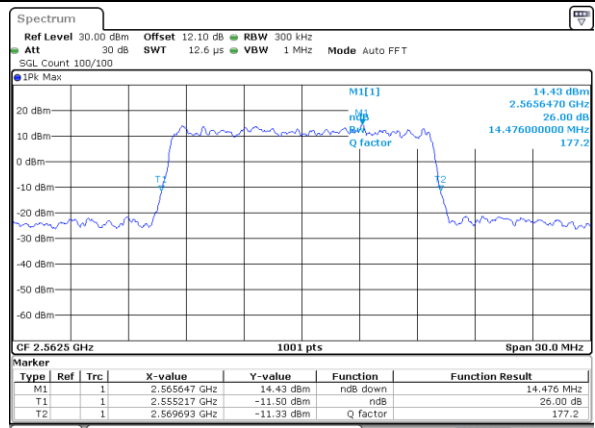

Highest Channel / 10MHz / 16QAM

Date: 6.AUG.2020 06:13:411

LTE Band 7

Lowest Channel / 15MHz / QPSK

Date: 6.AUG.2020 06:41:08

Lowest Channel / 15MHz / 16QAM

Date: 6.AUG.2020 06:41:20

Middle Channel / 15MHz / QPSK

Date: 6.AUG.2020 06:47:36

Middle Channel / 15MHz / 16QAM

Date: 6.AUG.2020 06:47:47

Highest Channel / 15MHz / QPSK

Date: 6.AUG.2020 06:50:01

Highest Channel / 15MHz / 16QAM

Date: 6.AUG.2020 06:50:13

LTE Band 7