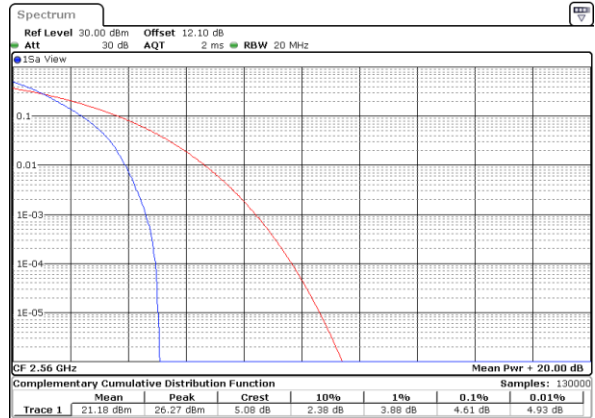

### Peak-to-Average Ratio

Mode	LTE Band 7 / 20MHz				
Mod.	QPSK		16QAM		Limit: 13dB
RB Size	1RB	Full RB	1RB	Full RB	Result
Lowest CH	3.59	4.29	5.36	5.74	<b>PASS</b>
Middle CH	3.57	4.52	5.51	6.00	
Highest CH	3.39	4.61	4.96	5.94	
Mode	LTE Band 7 / 20MHz				
Mod.	64QAM				Limit: 13dB
RB Size	1RB	Full RB			Result
Lowest CH	6.70	6.32	-	-	<b>PASS</b>
Middle CH	6.87	6.58	-	-	
Highest CH	5.97	6.58	-	-	

LTE Band 7 / 20MHz / QPSK

Lowest Channel / 1RB

Date: 6.AUG.2020 07:17:15

Lowest Channel / Full RB

Date: 6.AUG.2020 07:17:25

Middle Channel / 1RB

Date: 6.AUG.2020 07:17:34

Middle Channel / Full RB

Date: 6.AUG.2020 07:17:44

Highest Channel / 1RB

Date: 6.AUG.2020 07:17:53

Highest Channel / Full RB

Date: 6.AUG.2020 07:18:03

LTE Band 7 / 20MHz / 16QAM

Lowest Channel / 1RB

Date: 6.AUG.2020 07:16:16