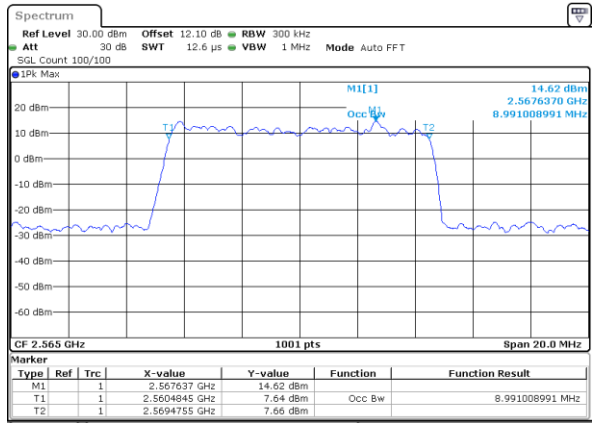

Highest Channel / 20MHz / QPSK

Date: 6.AUG.2020 07:04:58

Highest Channel / 20MHz / 16QAM

Date: 6.AUG.2020 07:05:10

LTE Band 7

Lowest Channel / 5MHz / 64QAM

Date: 3,SEP,2020 18:45:02

Lowest Channel / 10MHz / 64QAM

Date: 3,SEP,2020 18:51:42

Middle Channel / 5MHz / 64QAM

Date: 3,SEP,2020 18:47:46

Middle Channel / 10MHz / 64QAM

Date: 3,SEP,2020 18:54:25

Highest Channel / 5MHz / 64QAM

Date: 3,SEP,2020 18:48:58

Highest Channel / 10MHz / 64QAM

Date: 3,SEP,2020 18:55:37

LTE Band 7

Lowest Channel / 15MHz / 64QAM

Date: 3,SEP,2020 18:58:21

Lowest Channel / 20MHz / 64QAM

Date: 3,SEP,2020 19:05:00

Middle Channel / 15MHz / 64QAM

Date: 3,SEP,2020 19:01:05