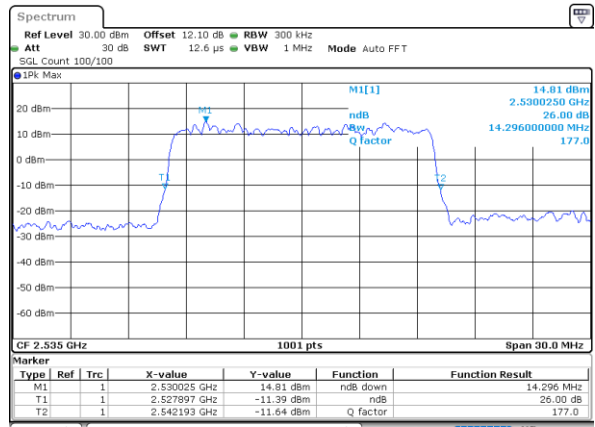

Highest Channel / 10MHz / 16QAM

Date: 6.AUG.2020 06:13:411

LTE Band 7

Lowest Channel / 15MHz / QPSK

Date: 6.AUG.2020 06:41:08

Lowest Channel / 15MHz / 16QAM

Date: 6.AUG.2020 06:41:20

Middle Channel / 15MHz / QPSK

Date: 6.AUG.2020 06:47:36

Middle Channel / 15MHz / 16QAM

Date: 6.AUG.2020 06:47:47

Highest Channel / 15MHz / QPSK

Date: 6.AUG.2020 06:50:01

Highest Channel / 15MHz / 16QAM

Date: 6.AUG.2020 06:50:13

LTE Band 7