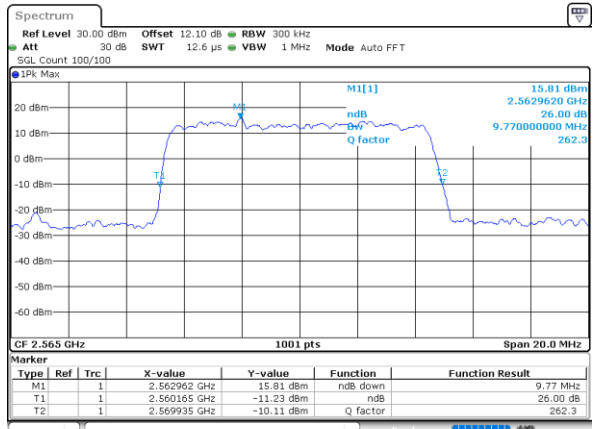

Date: 6.AUG.2020 06:11:57

Highest Channel / 5MHz / QPSK

Date: 6.AUG.2020 06:11:21

Highest Channel / 5MHz / 16QAM

Date: 6.AUG.2020 06:11:32

LTE Band 7

Lowest Channel / 10MHz / QPSK

Date: 6.AUG.2020 06:12:149

Lowest Channel / 10MHz / 16QAM

Date: 6.AUG.2020 06:12:01

Middle Channel / 10MHz / QPSK

Date: 6.AUG.2020 06:12:115

Middle Channel / 10MHz / 16QAM

Date: 6.AUG.2020 06:12:126

Highest Channel / 10MHz / QPSK

Date: 6.AUG.2020 06:13:410

Highest Channel / 10MHz / 16QAM

Date: 6.AUG.2020 06:13:411

LTE Band 7

Lowest Channel / 15MHz / QPSK

Date: 6.AUG.2020 06:41:08

Lowest Channel / 15MHz / 16QAM

Date: 6.AUG.2020 06:41:20

Middle Channel / 15MHz / QPSK