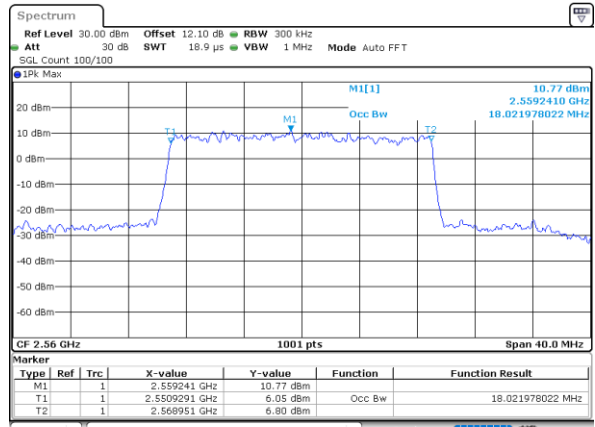

Date: 3,SEP,2020 18:55:37

LTE Band 7

Lowest Channel / 15MHz / 64QAM

Date: 3,SEP,2020 18:58:21

Lowest Channel / 20MHz / 64QAM

Date: 3,SEP,2020 19:05:00

Middle Channel / 15MHz / 64QAM

Date: 3,SEP,2020 19:01:05

Middle Channel / 20MHz / 64QAM

Date: 3,SEP,2020 19:07:44

Highest Channel / 15MHz / 64QAM

Date: 3,SEP,2020 19:02:16

Highest Channel / 20MHz / 64QAM

Date: 3,SEP,2020 19:08:56

# Conducted Band Edge

LTE Band 7 / 5MHz / 16QAM

Lowest Band Edge / 1 RB

Date: 6.AUG.2020 06:12:42

Highest Band Edge / 1 RB

Date: 6.AUG.2020 06:21:33

Lowest Band Edge / Full RB

Date: 6.AUG.2020 06:14:43