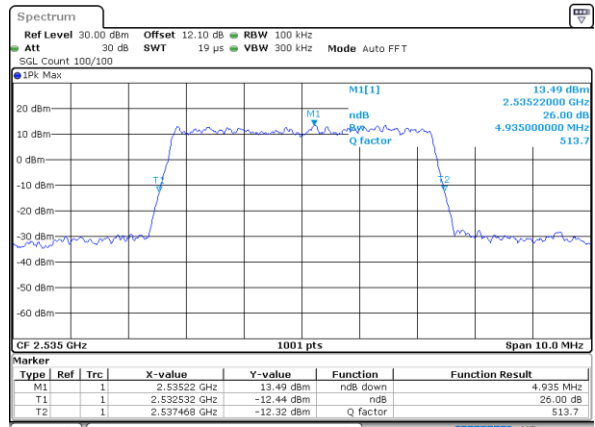

Mode	LTE Band 7 : 26dB BW(MHz)											
BW	1.4MHz		3MHz		5MHz		10MHz		15MHz		20MHz	
Mod.	QPSK	16QAM	QPSK	16QAM	QPSK	16QAM	QPSK	16QAM	QPSK	16QAM	QPSK	16QAM
Lowest CH	-	-	-	-	4.94	4.92	9.85	9.77	14.33	14.39	18.74	19.30
Middle CH	-	-	-	-	4.89	4.94	9.63	9.89	14.36	14.30	18.90	18.82
Highest CH	-	-	-	-	4.97	4.87	9.79	9.77	14.51	14.48	19.10	18.98
Mode	LTE Band 7 : 26dB BW(MHz)											
BW	1.4MHz		3MHz		5MHz		10MHz		15MHz		20MHz	
Mod.	64QAM		64QAM		64QAM		64QAM		64QAM		64QAM	
Lowest CH	-	-	-	-	4.89	-	9.65	-	14.39	-	18.78	-
Middle CH	-	-	-	-	4.95	-	9.81	-	14.39	-	19.22	-
Highest CH	-	-	-	-	4.89	-	9.69	-	14.27	-	18.78	-

LTE Band 7

Lowest Channel / 5MHz / QPSK

Date: 6.AUG.2020 06:11:29

Lowest Channel / 5MHz / 16QAM

Date: 6.AUG.2020 06:11:40

Middle Channel / 5MHz / QPSK

Date: 6.AUG.2020 06:11:56

Middle Channel / 5MHz / 16QAM

Date: 6.AUG.2020 06:11:57

Highest Channel / 5MHz / QPSK

Date: 6.AUG.2020 06:11:21

Highest Channel / 5MHz / 16QAM

Date: 6.AUG.2020 06:11:32

LTE Band 7

Lowest Channel / 10MHz / QPSK

Date: 6.AUG.2020 06:12:149