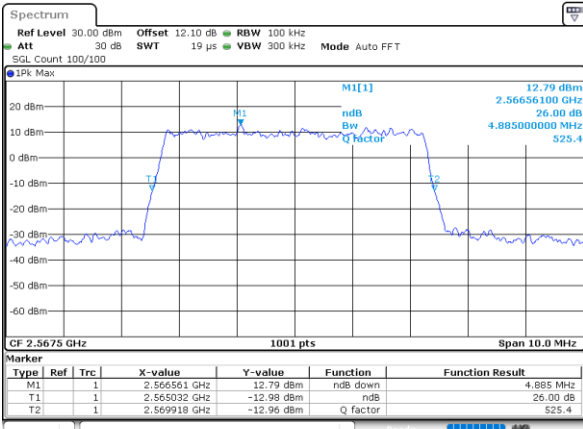

Highest Channel / 20MHz / QPSK

Date: 6.AUG.2020 07:05:22

Highest Channel / 20MHz / 16QAM

Date: 6.AUG.2020 07:05:34

LTE Band 7

Lowest Channel / 5MHz / 64QAM

Date: 3,SEP,2020 18:45:14

Lowest Channel / 10MHz / 64QAM

Date: 3,SEP,2020 18:51:54

Middle Channel / 5MHz / 64QAM

Date: 3,SEP,2020 18:47:57

Middle Channel / 10MHz / 64QAM

Date: 3,SEP,2020 18:54:36

Highest Channel / 5MHz / 64QAM

Date: 3,SEP,2020 18:49:09

Highest Channel / 10MHz / 64QAM

Date: 3,SEP,2020 18:55:48

LTE Band 7

Lowest Channel / 15MHz / 64QAM

Date: 3,SEP,2020 18:58:32

Lowest Channel / 20MHz / 64QAM

Date: 3,SEP,2020 19:05:12

Middle Channel / 15MHz / 64QAM

Date: 3,SEP,2020 19:01:16