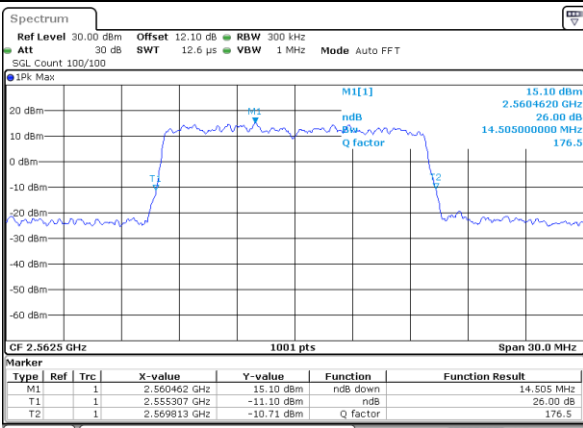

Highest Channel / 10MHz / 16QAM

Date: 6.AUG.2020 06:13:411

LTE Band 7

Lowest Channel / 15MHz / QPSK

Date: 6.AUG.2020 06:41:08

Lowest Channel / 15MHz / 16QAM

Date: 6.AUG.2020 06:41:20

Middle Channel / 15MHz / QPSK

Date: 6.AUG.2020 06:47:36

Middle Channel / 15MHz / 16QAM

Date: 6.AUG.2020 06:47:47

Highest Channel / 15MHz / QPSK

Date: 6.AUG.2020 06:50:01

Highest Channel / 15MHz / 16QAM

Date: 6.AUG.2020 06:50:13

LTE Band 7