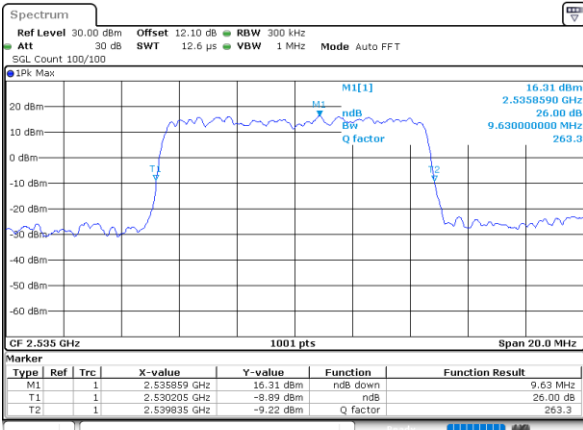

Middle Channel / 10MHz / QPSK

Date: 6.AUG.2020 06:12:115