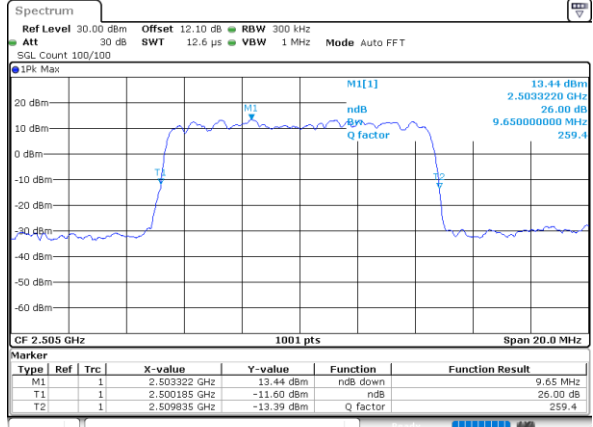

Highest Channel / 20MHz / QPSK

Date: 6.AUG.2020 07:05:22

Highest Channel / 20MHz / 16QAM

Date: 6.AUG.2020 07:05:34

LTE Band 7

Lowest Channel / 5MHz / 64QAM

Date: 3,SEP,2020 18:45:14

Lowest Channel / 10MHz / 64QAM