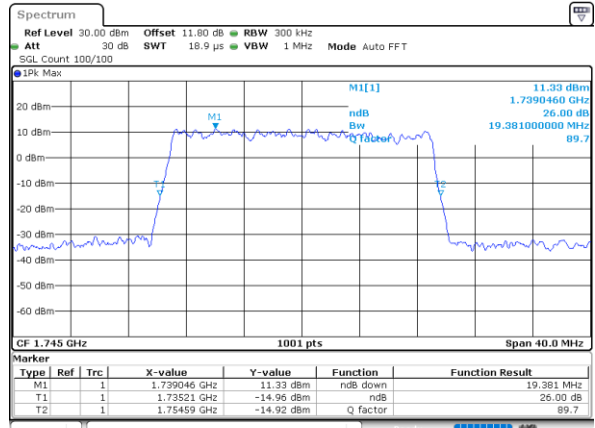

Date: 8_AUG.2020 04:48:32

LTE Band 66

Lowest Channel / 20MHz / QPSK

Date: 8_AUG.2020 04:54:29

Lowest Channel / 20MHz / 16QAM

Date: 8_AUG.2020 04:54:41

Middle Channel / 20MHz / QPSK

Date: 8_AUG.2020 05:00:39

Middle Channel / 20MHz / 16QAM

Date: 8_AUG.2020 05:00:51

Highest Channel / 20MHz / QPSK

Date: 8_AUG.2020 05:02:48

Highest Channel / 20MHz / 16QAM

Date: 8_AUG.2020 05:03:00

LTE Band 66

Lowest Channel / 1.4MHz / 64QAM