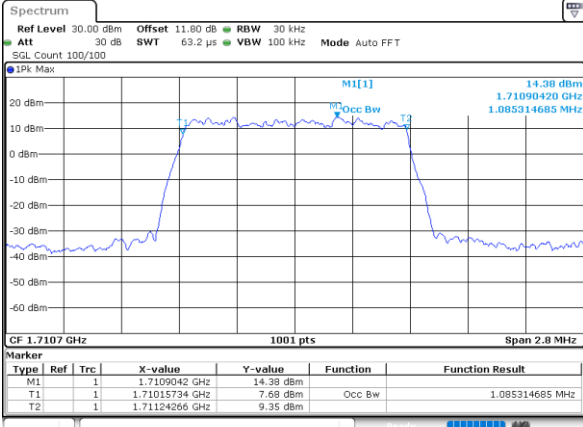

LTE Band 66

Lowest Channel / 15MHz / 64QAM

Date: 4,SEP,2020 02:58:08

Lowest Channel / 20MHz / 64QAM

Date: 4,SEP,2020 03:04:00

Middle Channel / 15MHz / 64QAM

Date: 4,SEP,2020 03:00:32

Middle Channel / 20MHz / 64QAM

Date: 4,SEP,2020 03:06:25

Highest Channel / 15MHz / 64QAM

Date: 4,SEP,2020 03:01:36

Highest Channel / 20MHz / 64QAM

Date: 4,SEP,2020 03:07:29

Occupied Bandwidth

Mode	LTE Band 66 : 99%OBW(MHz)											
BW	1.4MHz		3MHz		5MHz		10MHz		15MHz		20MHz	
Mod.	QPSK	16QAM	QPSK	16QAM	QPSK	16QAM	QPSK	16QAM	QPSK	16QAM	QPSK	16QAM
Lowest CH	1.09	1.09	2.73	2.72	4.49	4.52	9.05	9.01	13.43	13.43	17.90	17.90
Middle CH	1.09	1.09	2.70	2.70	4.50	4.50	9.05	9.07	13.43	13.49	17.90	17.94
Highest CH	1.09	1.09	2.72	2.71	4.51	4.49	9.01	8.99	13.49	13.40	17.74	17.82
Mode	LTE Band 66 : 99%OBW(MHz)											
BW	1.4MHz		3MHz		5MHz		10MHz		15MHz		20MHz	
Mod.	64QAM		64QAM		64QAM		64QAM		64QAM		64QAM	
Lowest CH	1.10	-	2.73	-	4.49	-	9.01	-	13.43	-	17.94	-
Middle CH	1.09	-	2.71	-	4.49	-	9.03	-	13.40	-	17.90	-
Highest CH	1.09	-	2.72	-	4.53	-	9.03	-	13.46	-	17.82	-

LTE Band 66

Lowest Channel / 1.4MHz / QPSK

Date: 8.AUG.2020 03:41:17

Lowest Channel / 1.4MHz / 16QAM

Date: 8.AUG.2020 03:41:29

Middle Channel / 1.4MHz / QPSK

Date: 8.AUG.2020 03:47:40

Middle Channel / 1.4MHz / 16QAM