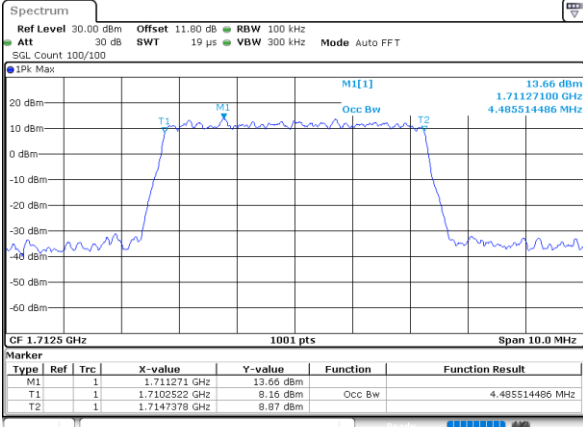

Highest Channel / 3MHz / 16QAM

Date: 8_AUG.2020 04:04:42

LTE Band 66

Lowest Channel / 5MHz / QPSK

Date: 8_AUG.2020 04:10:40

Lowest Channel / 5MHz / 16QAM

Date: 8_AUG.2020 04:10:52

Middle Channel / 5MHz / QPSK

Date: 8_AUG.2020 04:16:50

Middle Channel / 5MHz / 16QAM

Date: 8_AUG.2020 04:17:01

Highest Channel / 5MHz / QPSK

Date: 8_AUG.2020 04:18:59

Highest Channel / 5MHz / 16QAM

Date: 8_AUG.2020 04:19:11

LTE Band 66