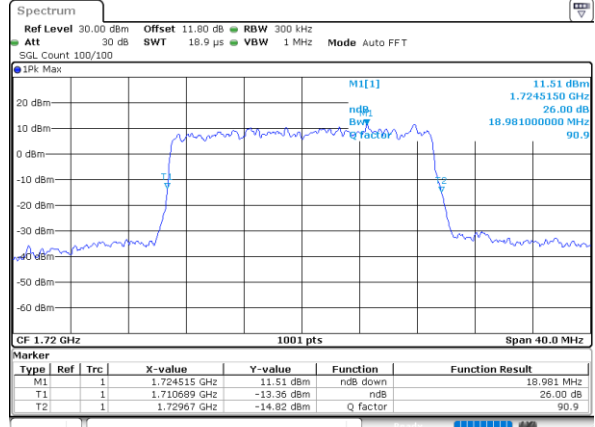

Date: 4,SEP,2020 02:35:38

Highest Channel / 3MHz / 64QAM

Date: 4,SEP,2020 02:43:58

LTE Band 66

Lowest Channel / 5MHz / 64QAM

Date: 4,SEP,2020 02:46:23

Lowest Channel / 10MHz / 64QAM

Date: 4,SEP,2020 02:52:15

Middle Channel / 5MHz / 64QAM

Date: 4,SEP,2020 02:48:47

Middle Channel / 10MHz / 64QAM

Date: 4,SEP,2020 02:54:39

Highest Channel / 5MHz / 64QAM

Date: 4,SEP,2020 02:49:51

Highest Channel / 10MHz / 64QAM

Date: 4,SEP,2020 02:55:43

LTE Band 66

Lowest Channel / 15MHz / 64QAM

Date: 4,SEP,2020 02:58:08

Lowest Channel / 20MHz / 64QAM

Date: 4,SEP,2020 03:04:00

Middle Channel / 15MHz / 64QAM

Date: 4,SEP,2020 03:00:32

Middle Channel / 20MHz / 64QAM