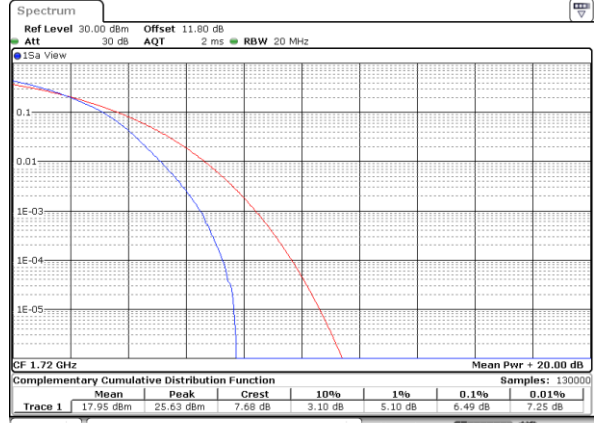

Highest Channel / Full RB

Date: 8.AUG.2020 05:12:48

LTE Band 66 / 20MHz / 64QAM

Lowest Channel / 1RB

Date: 4.SEP.2020 03:10:00

Lowest Channel / Full RB

Date: 4.SEP.2020 03:10:12

Middle Channel / 1RB

Date: 4.SEP.2020 03:10:22

Middle Channel / Full RB

Date: 4.SEP.2020 03:11:31

Highest Channel / 1RB

Date: 4.SEP.2020 03:10:43

Highest Channel / Full RB

Date: 4.SEP.2020 03:11:58

26dB Bandwidth

Mode	LTE Band 66 : 26dB BW(MHz)											
BW	1.4MHz		3MHz		5MHz		10MHz		15MHz		20MHz	
Mod.	QPSK	16QAM	QPSK	16QAM	QPSK	16QAM	QPSK	16QAM	QPSK	16QAM	QPSK	16QAM
Lowest CH	1.23	1.22	3.02	3.03	4.91	4.84	9.81	9.77	14.24	14.57	18.82	18.94
Middle CH	1.22	1.21	3.02	3.00	4.88	4.94	9.85	9.75	14.42	14.39	19.22	19.38
Highest CH	1.23	1.23	3.00	2.99	4.96	4.88	9.63	9.73	14.27	14.24	19.14	18.78
Mode	LTE Band 66 : 26dB BW(MHz)											
BW	1.4MHz		3MHz		5MHz		10MHz		15MHz		20MHz	
Mod.	64QAM		64QAM		64QAM		64QAM		64QAM		64QAM	
Lowest CH	1.23	-	3.03	-	4.89	-	9.87	-	14.54	-	18.98	-
Middle CH	1.23	-	3.01	-	4.92	-	9.91	-	14.48	-	19.06	-
Highest CH	1.22	-	3.05	-	4.84	-	9.83	-	14.30	-	18.62	-