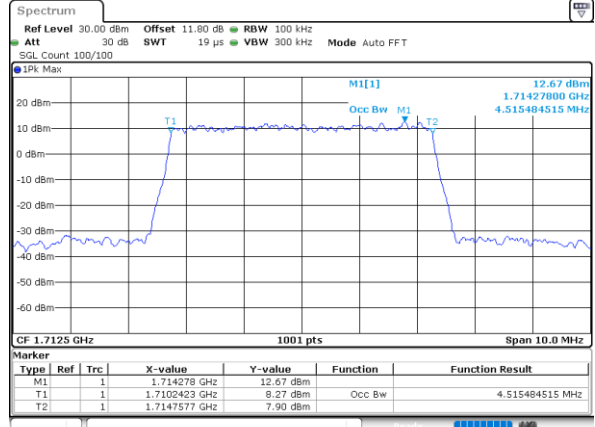

Highest Channel / 3MHz / 16QAM

Date: 8_AUG.2020 04:04:42

LTE Band 66

Lowest Channel / 5MHz / QPSK

Date: 8_AUG.2020 04:10:40

Lowest Channel / 5MHz / 16QAM

Date: 8_AUG.2020 04:10:52

Middle Channel / 5MHz / QPSK

Date: 8_AUG.2020 04:16:50

Middle Channel / 5MHz / 16QAM

Date: 8_AUG.2020 04:17:01

Highest Channel / 5MHz / QPSK

Date: 8_AUG.2020 04:18:59

Highest Channel / 5MHz / 16QAM

Date: 8_AUG.2020 04:19:11

LTE Band 66