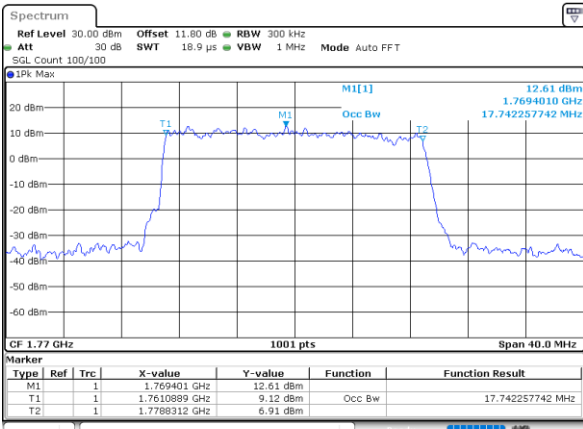

Date: 8_AUG.2020 04:48:08

LTE Band 66

Lowest Channel / 20MHz / QPSK

Date: 8.AUG.2020 04:54:06

Lowest Channel / 20MHz / 16QAM

Date: 8.AUG.2020 04:54:17

Middle Channel / 20MHz / QPSK

Date: 8.AUG.2020 05:00:15

Middle Channel / 20MHz / 16QAM

Date: 8.AUG.2020 05:00:27

Highest Channel / 20MHz / QPSK

Date: 8.AUG.2020 05:02:24

Highest Channel / 20MHz / 16QAM

Date: 8.AUG.2020 05:02:36

LTE Band 66

Lowest Channel / 1.4MHz / 64QAM