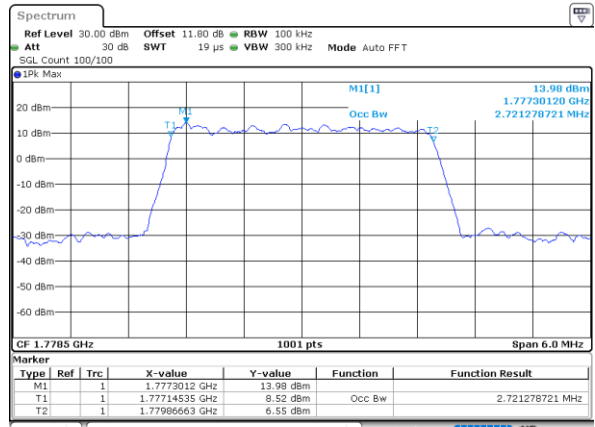

Middle Channel / 20MHz / 16QAM

Date: 8.AUG.2020 05:00:27

Highest Channel / 20MHz / QPSK

Date: 8.AUG.2020 05:02:24

Highest Channel / 20MHz / 16QAM

Date: 8.AUG.2020 05:02:36

LTE Band 66

Lowest Channel / 1.4MHz / 64QAM

Date: 4,SEP,2020 02:13:11

Lowest Channel / 3MHz / 64QAM

Date: 4,SEP,2020 02:14:18

Middle Channel / 20MHz / 64QAM

Date: 4,SEP,2020 02:14:22

Middle Channel / 3MHz / 64QAM

Date: 4,SEP,2020 02:14:42

Highest Channel / 20MHz / 64QAM

Date: 4,SEP,2020 02:15:26

Highest Channel / 3MHz / 64QAM

Date: 4,SEP,2020 02:14:47

LTE Band 66

Lowest Channel / 5MHz / 64QAM

Date: 4,SEP,2020 02:46:11

Lowest Channel / 10MHz / 64QAM

Date: 4,SEP,2020 02:52:03