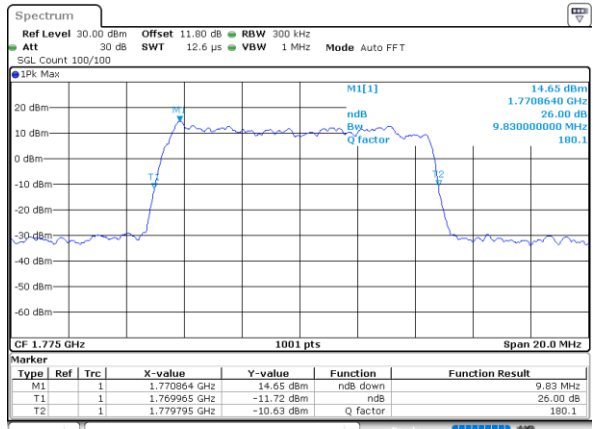

Date: 4,SEP,2020 02:35:38

Highest Channel / 3MHz / 64QAM

Date: 4,SEP,2020 02:43:58

LTE Band 66

Lowest Channel / 5MHz / 64QAM

Date: 4,SEP,2020 02:46:23

Lowest Channel / 10MHz / 64QAM

Date: 4,SEP,2020 02:52:15

Middle Channel / 5MHz / 64QAM

Date: 4,SEP,2020 02:48:47

Middle Channel / 10MHz / 64QAM

Date: 4,SEP,2020 02:54:39

Highest Channel / 5MHz / 64QAM

Date: 4,SEP,2020 02:49:51

Highest Channel / 10MHz / 64QAM

Date: 4,SEP,2020 02:55:43

LTE Band 66

Lowest Channel / 15MHz / 64QAM

Date: 4,SEP,2020 02:58:08

Lowest Channel / 20MHz / 64QAM

Date: 4,SEP,2020 03:04:00

Middle Channel / 15MHz / 64QAM

Date: 4,SEP,2020 03:00:32

Middle Channel / 20MHz / 64QAM