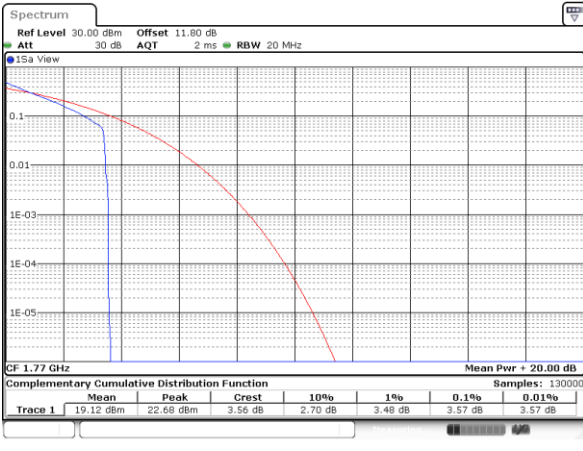

LTE Band 66 / 20MHz / QPSK

Lowest Channel / 1RB

Date: 8.AUG.2020 05:12:58

Lowest Channel / Full RB

Date: 8.AUG.2020 05:13:08

Middle Channel / 1RB

Date: 8.AUG.2020 05:13:18

Middle Channel / Full RB

Date: 8.AUG.2020 05:13:28

Highest Channel / 1RB

Date: 8.AUG.2020 05:13:38

Highest Channel / Full RB

Date: 8.AUG.2020 05:13:48

LTE Band 66 / 20MHz / 16QAM

Lowest Channel / 1RB

Date: 8.AUG.2020 05:11:58