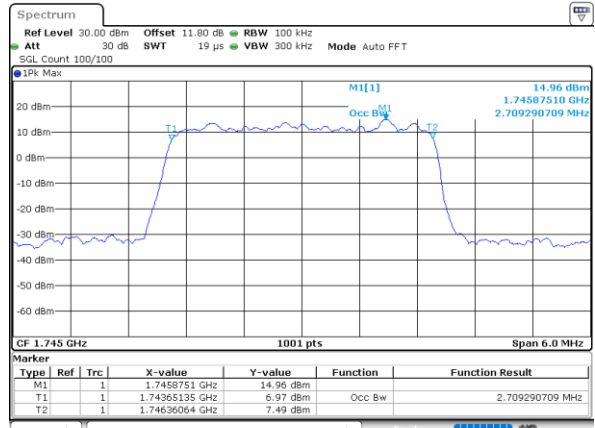

Middle Channel / 20MHz / 16QAM

Date: 8.AUG.2020 05:00:27

Highest Channel / 20MHz / QPSK

Date: 8.AUG.2020 05:02:24

Highest Channel / 20MHz / 16QAM

Date: 8.AUG.2020 05:02:36

LTE Band 66

Lowest Channel / 1.4MHz / 64QAM

Date: 4,SEP,2020 02:13:11

Lowest Channel / 3MHz / 64QAM

Date: 4,SEP,2020 02:14:18

Middle Channel / 20MHz / 64QAM

Date: 4,SEP,2020 02:14:22

Middle Channel / 3MHz / 64QAM

Date: 4,SEP,2020 02:14:42

Highest Channel / 20MHz / 64QAM

Date: 4,SEP,2020 02:15:26

Highest Channel / 3MHz / 64QAM

Date: 4,SEP,2020 02:14:47

LTE Band 66

Lowest Channel / 5MHz / 64QAM

Date: 4,SEP,2020 02:46:11

Lowest Channel / 10MHz / 64QAM

Date: 4,SEP,2020 02:52:03