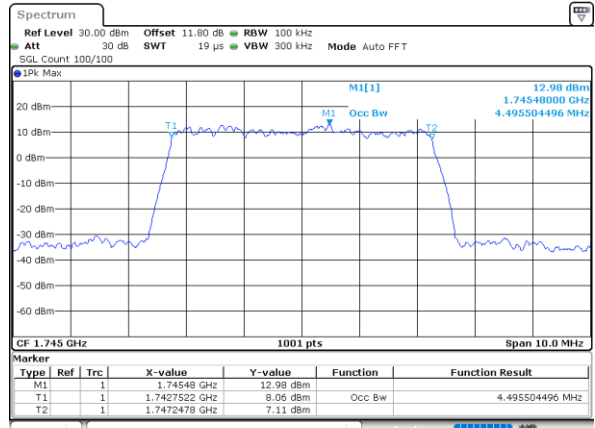

Highest Channel / 3MHz / 16QAM

Date: 8_AUG.2020 04:04:42

LTE Band 66

Lowest Channel / 5MHz / QPSK

Date: 8_AUG.2020 04:10:40

Lowest Channel / 5MHz / 16QAM

Date: 8_AUG.2020 04:10:52

Middle Channel / 5MHz / QPSK

Date: 8_AUG.2020 04:16:50

Middle Channel / 5MHz / 16QAM

Date: 8_AUG.2020 04:17:01

Highest Channel / 5MHz / QPSK

Date: 8_AUG.2020 04:18:59

Highest Channel / 5MHz / 16QAM

Date: 8_AUG.2020 04:19:11

LTE Band 66