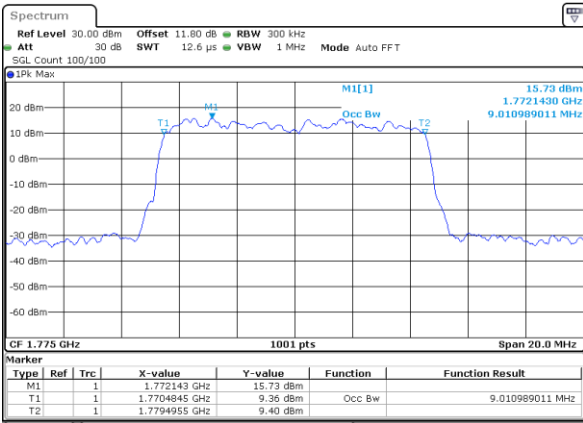

Date: 8_AUG.2020 04:16:50

Middle Channel / 5MHz / 16QAM

Date: 8_AUG.2020 04:17:01

Highest Channel / 5MHz / QPSK

Date: 8_AUG.2020 04:18:59

Highest Channel / 5MHz / 16QAM

Date: 8_AUG.2020 04:19:11

LTE Band 66

Lowest Channel / 10MHz / QPSK

Date: 8.AUG.2020 04:25:09

Lowest Channel / 10MHz / 16QAM

Date: 8.AUG.2020 04:25:20

Middle Channel / 10MHz / QPSK

Date: 8.AUG.2020 04:31:18

Middle Channel / 10MHz / 16QAM

Date: 8.AUG.2020 04:31:30

Highest Channel / 10MHz / QPSK

Date: 8.AUG.2020 04:33:27

Highest Channel / 10MHz / 16QAM

Date: 8.AUG.2020 04:33:39

LTE Band 66

Lowest Channel / 15MHz / QPSK

Date: 8_AUG.2020 04:39:38

Lowest Channel / 15MHz / 16QAM