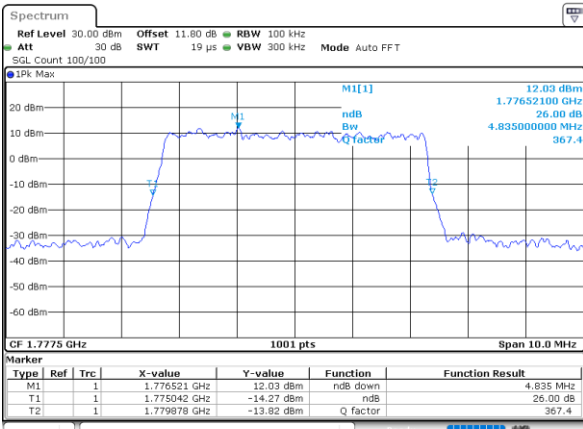

Date: 4,SEP,2020 02:35:38

Highest Channel / 3MHz / 64QAM

Date: 4,SEP,2020 02:43:58

LTE Band 66

Lowest Channel / 5MHz / 64QAM

Date: 4,SEP,2020 02:46:23

Lowest Channel / 10MHz / 64QAM

Date: 4,SEP,2020 02:52:15

Middle Channel / 5MHz / 64QAM

Date: 4,SEP,2020 02:48:47

Middle Channel / 10MHz / 64QAM

Date: 4,SEP,2020 02:54:39

Highest Channel / 5MHz / 64QAM

Date: 4,SEP,2020 02:49:51

Highest Channel / 10MHz / 64QAM

Date: 4,SEP,2020 02:55:43

LTE Band 66

Lowest Channel / 15MHz / 64QAM

Date: 4,SEP,2020 02:58:08

Lowest Channel / 20MHz / 64QAM

Date: 4,SEP,2020 03:04:00

Middle Channel / 15MHz / 64QAM

Date: 4,SEP,2020 03:00:32

Middle Channel / 20MHz / 64QAM