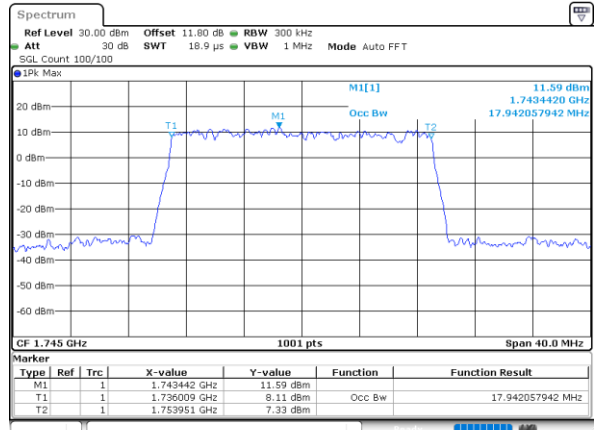

Date: 8_AUG.2020 04:48:08

LTE Band 66

Lowest Channel / 20MHz / QPSK

Date: 8.AUG.2020 04:54:06

Lowest Channel / 20MHz / 16QAM

Date: 8.AUG.2020 04:54:17

Middle Channel / 20MHz / QPSK

Date: 8.AUG.2020 05:00:15

Middle Channel / 20MHz / 16QAM

Date: 8.AUG.2020 05:00:27

Highest Channel / 20MHz / QPSK

Date: 8.AUG.2020 05:02:24

Highest Channel / 20MHz / 16QAM

Date: 8.AUG.2020 05:02:36

LTE Band 66

Lowest Channel / 1.4MHz / 64QAM