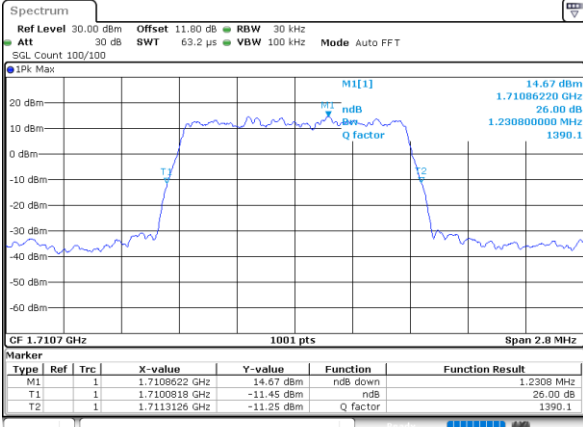

LTE Band 66

Lowest Channel / 1.4MHz / QPSK

Date: 8_AUG.2020 03:41:41