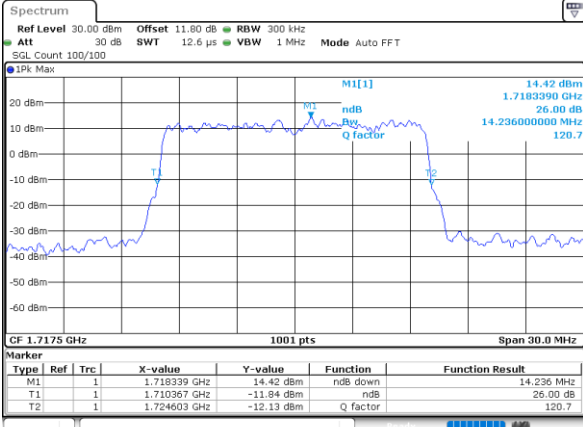

Highest Channel / 10MHz / QPSK

Date: 8_AUG.2020 04:33:51

Highest Channel / 10MHz / 16QAM

Date: 8_AUG.2020 04:34:03

LTE Band 66

Lowest Channel / 15MHz / QPSK

Date: 8_AUG.2020 04:40:02

Lowest Channel / 15MHz / 16QAM