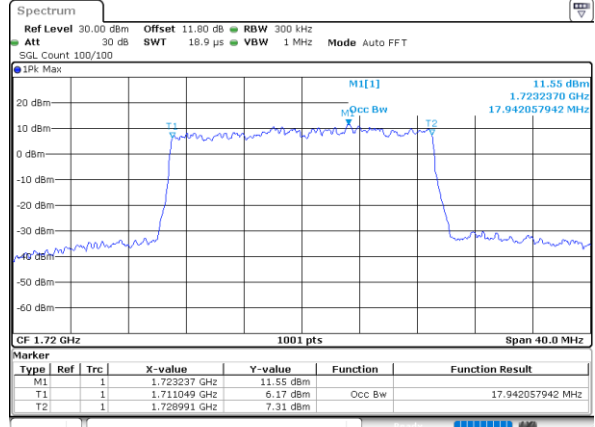

Date: 4,SEP,2020 02:15:26

Highest Channel / 3MHz / 64QAM

Date: 4,SEP,2020 02:14:47

LTE Band 66

Lowest Channel / 5MHz / 64QAM

Date: 4,SEP,2020 02:46:11

Lowest Channel / 10MHz / 64QAM

Date: 4,SEP,2020 02:52:03

Middle Channel / 5MHz / 64QAM

Date: 4,SEP,2020 02:48:35

Middle Channel / 10MHz / 64QAM

Date: 4,SEP,2020 02:54:27

Highest Channel / 5MHz / 64QAM

Date: 4,SEP,2020 02:49:39

Highest Channel / 10MHz / 64QAM

Date: 4,SEP,2020 02:55:32

LTE Band 66

Lowest Channel / 15MHz / 64QAM

Date: 4,SEP,2020 02:57:56

Lowest Channel / 20MHz / 64QAM

Date: 4,SEP,2020 03:03:49

Middle Channel / 15MHz / 64QAM

Date: 4,SEP,2020 03:00:20

Middle Channel / 20MHz / 64QAM