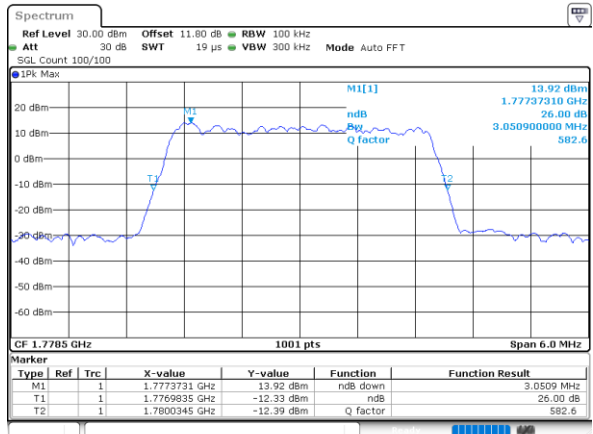

Middle Channel / 20MHz / 16QAM

Date: 8_AUG.2020 05:00:51

Highest Channel / 20MHz / QPSK

Date: 8_AUG.2020 05:02:48

Highest Channel / 20MHz / 16QAM

Date: 8_AUG.2020 05:03:00

LTE Band 66

Lowest Channel / 1.4MHz / 64QAM

Date: 4,SEP,2020 02:31:23

Lowest Channel / 3MHz / 64QAM

Date: 4,SEP,2020 02:40:30

Middle Channel / 20MHz / 64QAM

Date: 4,SEP,2020 02:34:33

Middle Channel / 3MHz / 64QAM

Date: 4,SEP,2020 02:42:54

Highest Channel / 20MHz / 64QAM

Date: 4,SEP,2020 02:35:38

Highest Channel / 3MHz / 64QAM

Date: 4,SEP,2020 02:43:58

LTE Band 66

Lowest Channel / 5MHz / 64QAM

Date: 4,SEP,2020 02:46:23

Lowest Channel / 10MHz / 64QAM

Date: 4,SEP,2020 02:52:15