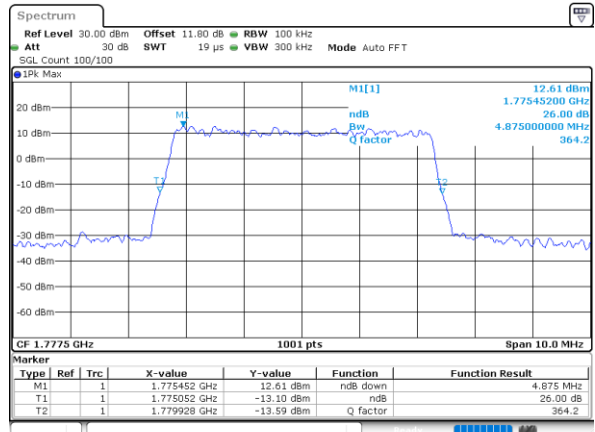

Date: 8,AUG,2020 04:17:13

Middle Channel / 5MHz / 16QAM

Date: 8,AUG,2020 04:17:25

Highest Channel / 5MHz / QPSK

Date: 8,AUG,2020 04:19:23

Highest Channel / 5MHz / 16QAM

Date: 8,AUG,2020 04:19:34

LTE Band 66