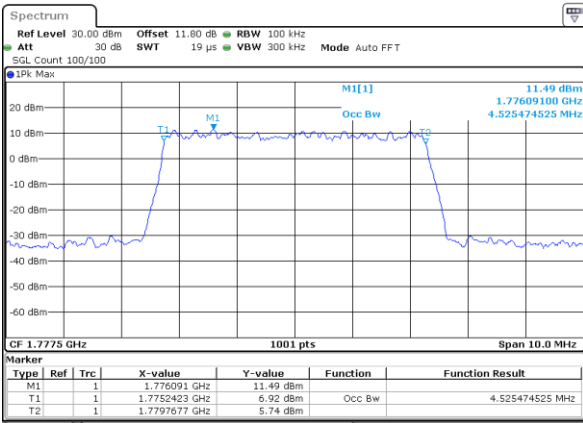

Date: 4,SEP,2020 02:15:26

Highest Channel / 3MHz / 64QAM

Date: 4,SEP,2020 02:14:47

LTE Band 66

Lowest Channel / 5MHz / 64QAM

Date: 4,SEP,2020 02:46:11

Lowest Channel / 10MHz / 64QAM

Date: 4,SEP,2020 02:52:03

Middle Channel / 5MHz / 64QAM

Date: 4,SEP,2020 02:48:35

Middle Channel / 10MHz / 64QAM

Date: 4,SEP,2020 02:54:27

Highest Channel / 5MHz / 64QAM

Date: 4,SEP,2020 02:49:39

Highest Channel / 10MHz / 64QAM

Date: 4,SEP,2020 02:55:32

LTE Band 66

Lowest Channel / 15MHz / 64QAM

Date: 4,SEP,2020 02:57:56

Lowest Channel / 20MHz / 64QAM

Date: 4,SEP,2020 03:03:49

Middle Channel / 15MHz / 64QAM

Date: 4,SEP,2020 03:00:20

Middle Channel / 20MHz / 64QAM