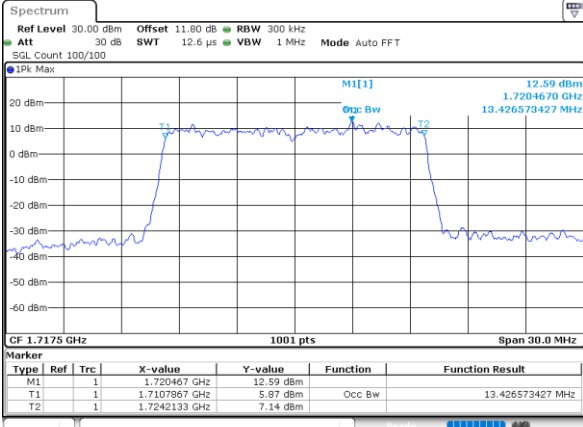

Date: 4,SEP,2020 02:15:26

Highest Channel / 3MHz / 64QAM

Date: 4,SEP,2020 02:14:47

LTE Band 66

Lowest Channel / 5MHz / 64QAM

Date: 4,SEP,2020 02:46:11

Lowest Channel / 10MHz / 64QAM

Date: 4,SEP,2020 02:52:03

Middle Channel / 5MHz / 64QAM

Date: 4,SEP,2020 02:48:35

Middle Channel / 10MHz / 64QAM

Date: 4,SEP,2020 02:54:27

Highest Channel / 5MHz / 64QAM

Date: 4,SEP,2020 02:49:39

Highest Channel / 10MHz / 64QAM

Date: 4,SEP,2020 02:55:32

LTE Band 66

Lowest Channel / 15MHz / 64QAM

Date: 4,SEP,2020 02:57:56

Lowest Channel / 20MHz / 64QAM

Date: 4,SEP,2020 03:03:49

Middle Channel / 15MHz / 64QAM

Date: 4,SEP,2020 03:00:20

Middle Channel / 20MHz / 64QAM