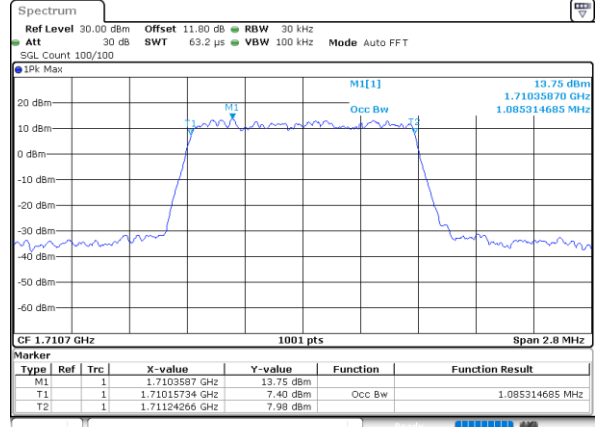

LTE Band 66

Lowest Channel / 15MHz / 64QAM

Date: 4,SEP,2020 02:58:08

Lowest Channel / 20MHz / 64QAM

Date: 4,SEP,2020 03:04:00

Middle Channel / 15MHz / 64QAM

Date: 4,SEP,2020 03:00:32

Middle Channel / 20MHz / 64QAM

Date: 4,SEP,2020 03:06:25

Highest Channel / 15MHz / 64QAM

Date: 4,SEP,2020 03:01:36

Highest Channel / 20MHz / 64QAM

Date: 4,SEP,2020 03:07:29

Occupied Bandwidth

Mode	LTE Band 66 : 99%OBW(MHz)											
BW	1.4MHz		3MHz		5MHz		10MHz		15MHz		20MHz	
Mod.	QPSK	16QAM	QPSK	16QAM	QPSK	16QAM	QPSK	16QAM	QPSK	16QAM	QPSK	16QAM
Lowest CH	1.09	1.09	2.73	2.72	4.49	4.52	9.05	9.01	13.43	13.43	17.90	17.90
Middle CH	1.09	1.09	2.70	2.70	4.50	4.50	9.05	9.07	13.43	13.49	17.90	17.94
Highest CH	1.09	1.09	2.72	2.71	4.51	4.49	9.01	8.99	13.49	13.40	17.74	17.82
Mode	LTE Band 66 : 99%OBW(MHz)											
BW	1.4MHz		3MHz		5MHz		10MHz		15MHz		20MHz	
Mod.	64QAM		64QAM		64QAM		64QAM		64QAM		64QAM	
Lowest CH	1.10	-	2.73	-	4.49	-	9.01	-	13.43	-	17.94	-
Middle CH	1.09	-	2.71	-	4.49	-	9.03	-	13.40	-	17.90	-
Highest CH	1.09	-	2.72	-	4.53	-	9.03	-	13.46	-	17.82	-

LTE Band 66

Lowest Channel / 1.4MHz / QPSK

Date: 8.AUG.2020 03:41:17

Lowest Channel / 1.4MHz / 16QAM

Date: 8.AUG.2020 03:41:29

Middle Channel / 1.4MHz / QPSK

Date: 8.AUG.2020 03:47:40

Middle Channel / 1.4MHz / 16QAM