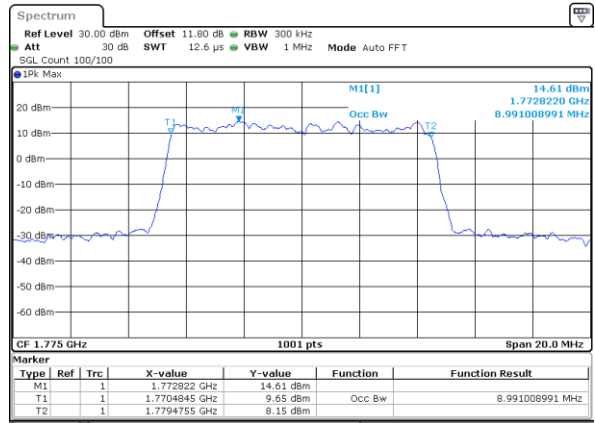

Date: 8_AUG.2020 04:16:50

Middle Channel / 5MHz / 16QAM

Date: 8_AUG.2020 04:17:01

Highest Channel / 5MHz / QPSK

Date: 8_AUG.2020 04:18:59

Highest Channel / 5MHz / 16QAM

Date: 8_AUG.2020 04:19:11

LTE Band 66

Lowest Channel / 10MHz / QPSK

Date: 8.AUG.2020 04:25:09

Lowest Channel / 10MHz / 16QAM

Date: 8.AUG.2020 04:25:20

Middle Channel / 10MHz / QPSK

Date: 8.AUG.2020 04:31:18

Middle Channel / 10MHz / 16QAM

Date: 8.AUG.2020 04:31:30

Highest Channel / 10MHz / QPSK

Date: 8.AUG.2020 04:33:27

Highest Channel / 10MHz / 16QAM

Date: 8.AUG.2020 04:33:39

LTE Band 66

Lowest Channel / 15MHz / QPSK

Date: 8_AUG.2020 04:39:38

Lowest Channel / 15MHz / 16QAM