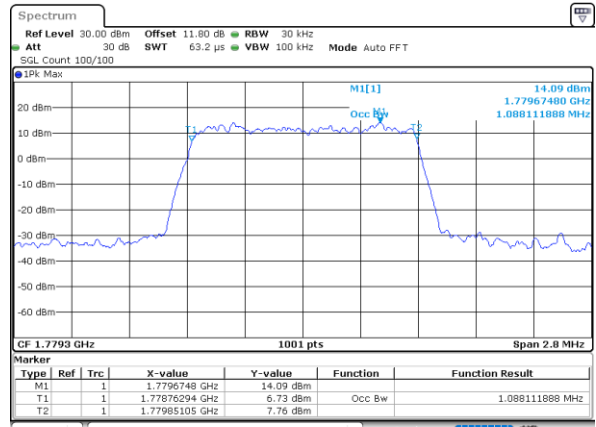

Date: 4,SEP,2020 03:06:25

Highest Channel / 15MHz / 64QAM

Date: 4,SEP,2020 03:01:36

Highest Channel / 20MHz / 64QAM

Date: 4,SEP,2020 03:07:29

Occupied Bandwidth

Mode	LTE Band 66 : 99%OBW(MHz)											
BW	1.4MHz		3MHz		5MHz		10MHz		15MHz		20MHz	
Mod.	QPSK	16QAM	QPSK	16QAM	QPSK	16QAM	QPSK	16QAM	QPSK	16QAM	QPSK	16QAM
Lowest CH	1.09	1.09	2.73	2.72	4.49	4.52	9.05	9.01	13.43	13.43	17.90	17.90
Middle CH	1.09	1.09	2.70	2.70	4.50	4.50	9.05	9.07	13.43	13.49	17.90	17.94
Highest CH	1.09	1.09	2.72	2.71	4.51	4.49	9.01	8.99	13.49	13.40	17.74	17.82
Mode	LTE Band 66 : 99%OBW(MHz)											
BW	1.4MHz		3MHz		5MHz		10MHz		15MHz		20MHz	
Mod.	64QAM		64QAM		64QAM		64QAM		64QAM		64QAM	
Lowest CH	1.10	-	2.73	-	4.49	-	9.01	-	13.43	-	17.94	-
Middle CH	1.09	-	2.71	-	4.49	-	9.03	-	13.40	-	17.90	-
Highest CH	1.09	-	2.72	-	4.53	-	9.03	-	13.46	-	17.82	-

LTE Band 66

Lowest Channel / 1.4MHz / QPSK

Date: 8.AUG.2020 03:41:17

Lowest Channel / 1.4MHz / 16QAM

Date: 8.AUG.2020 03:41:29

Middle Channel / 1.4MHz / QPSK

Date: 8.AUG.2020 03:47:40

Middle Channel / 1.4MHz / 16QAM

Date: 8.AUG.2020 03:47:51

Highest Channel / 1.4MHz / QPSK

Date: 8.AUG.2020 03:49:49

Highest Channel / 1.4MHz / 16QAM

Date: 8.AUG.2020 03:50:01

LTE Band 66

Lowest Channel / 3MHz / QPSK

Date: 8_AUG.2020 03:56:11