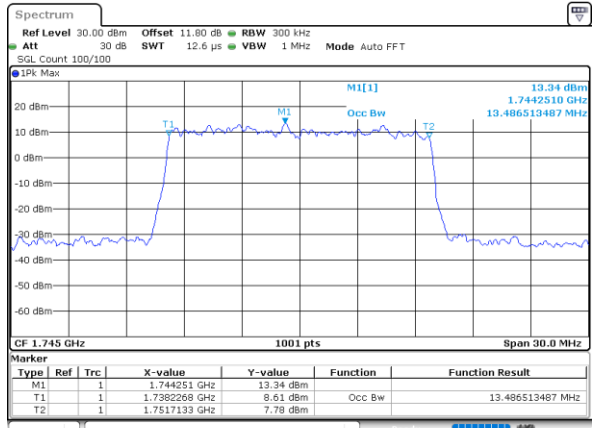

Middle Channel / 15MHz / 16QAM

Date: 8_AUG.2020 04:45:59