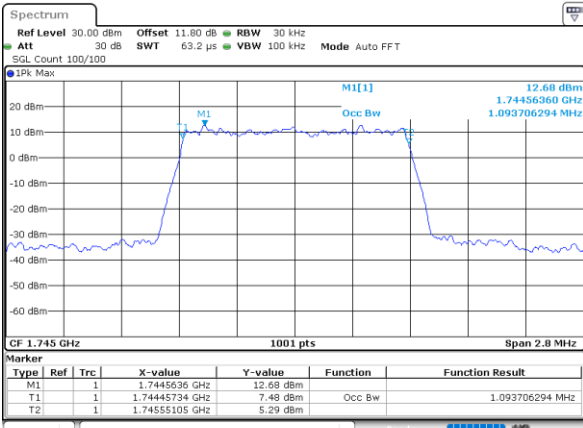

Date: 8_AUG.2020 04:48:08

LTE Band 66

Lowest Channel / 20MHz / QPSK

Date: 8.AUG.2020 04:54:06

Lowest Channel / 20MHz / 16QAM

Date: 8.AUG.2020 04:54:17

Middle Channel / 20MHz / QPSK

Date: 8.AUG.2020 05:00:15

Middle Channel / 20MHz / 16QAM

Date: 8.AUG.2020 05:00:27

Highest Channel / 20MHz / QPSK

Date: 8.AUG.2020 05:02:24

Highest Channel / 20MHz / 16QAM

Date: 8.AUG.2020 05:02:36

LTE Band 66

Lowest Channel / 1.4MHz / 64QAM

Date: 4,SEP,2020 02:13:11

Lowest Channel / 3MHz / 64QAM

Date: 4,SEP,2020 02:14:18

Middle Channel / 20MHz / 64QAM

Date: 4,SEP,2020 02:14:22

Middle Channel / 3MHz / 64QAM

Date: 4,SEP,2020 02:14:42

Highest Channel / 20MHz / 64QAM

Date: 4,SEP,2020 02:15:26

Highest Channel / 3MHz / 64QAM

Date: 4,SEP,2020 02:14:47

LTE Band 66

Lowest Channel / 5MHz / 64QAM

Date: 4,SEP,2020 02:46:11

Lowest Channel / 10MHz / 64QAM

Date: 4,SEP,2020 02:52:03