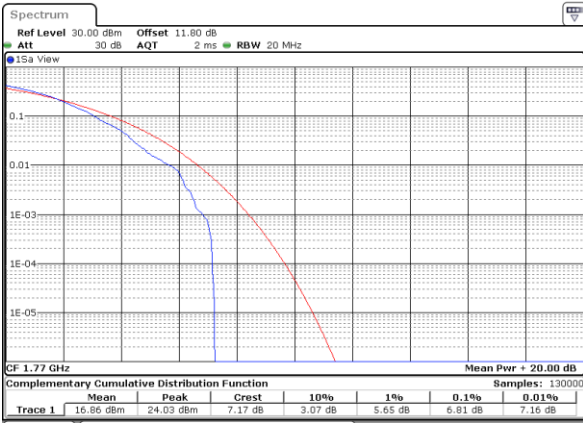

Highest Channel / Full RB

Date: 8.AUG.2020 05:12:48

LTE Band 66 / 20MHz / 64QAM

Lowest Channel / 1RB

Date: 4.SEP.2020 03:10:00

Lowest Channel / Full RB

Date: 4.SEP.2020 03:10:12

Middle Channel / 1RB

Date: 4.SEP.2020 03:10:22

Middle Channel / Full RB

Date: 4.SEP.2020 03:11:31

Highest Channel / 1RB

Date: 4.SEP.2020 03:10:43

Highest Channel / Full RB

Date: 4.SEP.2020 03:11:58

26dB Bandwidth

Mode	LTE Band 66 : 26dB BW(MHz)											
BW	1.4MHz		3MHz		5MHz		10MHz		15MHz		20MHz	
Mod.	QPSK	16QAM	QPSK	16QAM	QPSK	16QAM	QPSK	16QAM	QPSK	16QAM	QPSK	16QAM
Lowest CH	1.23	1.22	3.02	3.03	4.91	4.84	9.81	9.77	14.24	14.57	18.82	18.94
Middle CH	1.22	1.21	3.02	3.00	4.88	4.94	9.85	9.75	14.42	14.39	19.22	19.38
Highest CH	1.23	1.23	3.00	2.99	4.96	4.88	9.63	9.73	14.27	14.24	19.14	18.78
Mode	LTE Band 66 : 26dB BW(MHz)											
BW	1.4MHz		3MHz		5MHz		10MHz		15MHz		20MHz	
Mod.	64QAM		64QAM		64QAM		64QAM		64QAM		64QAM	
Lowest CH	1.23	-	3.03	-	4.89	-	9.87	-	14.54	-	18.98	-
Middle CH	1.23	-	3.01	-	4.92	-	9.91	-	14.48	-	19.06	-
Highest CH	1.22	-	3.05	-	4.84	-	9.83	-	14.30	-	18.62	-