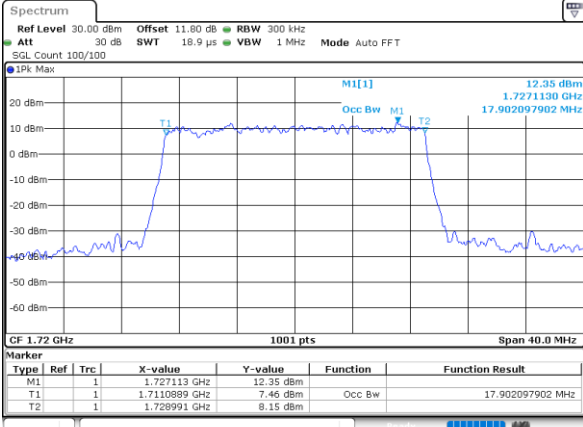

Highest Channel / 10MHz / QPSK

Date: 8.AUG.2020 04:33:27

Highest Channel / 10MHz / 16QAM

Date: 8.AUG.2020 04:33:39

LTE Band 66

Lowest Channel / 15MHz / QPSK

Date: 8_AUG.2020 04:39:38

Lowest Channel / 15MHz / 16QAM

Date: 8_AUG.2020 04:39:50

Middle Channel / 15MHz / QPSK

Date: 8_AUG.2020 04:45:47

Middle Channel / 15MHz / 16QAM

Date: 8_AUG.2020 04:45:59

Highest Channel / 15MHz / QPSK

Date: 8_AUG.2020 04:47:56

Highest Channel / 15MHz / 16QAM

Date: 8_AUG.2020 04:48:08

LTE Band 66

Lowest Channel / 20MHz / QPSK

Date: 8.AUG.2020 04:54:06

Lowest Channel / 20MHz / 16QAM

Date: 8.AUG.2020 04:54:17

Middle Channel / 20MHz / QPSK

Date: 8.AUG.2020 05:00:15

Middle Channel / 20MHz / 16QAM

Date: 8.AUG.2020 05:00:27

Highest Channel / 20MHz / QPSK

Date: 8.AUG.2020 05:02:24

Highest Channel / 20MHz / 16QAM

Date: 8.AUG.2020 05:02:36

LTE Band 66

Lowest Channel / 1.4MHz / 64QAM