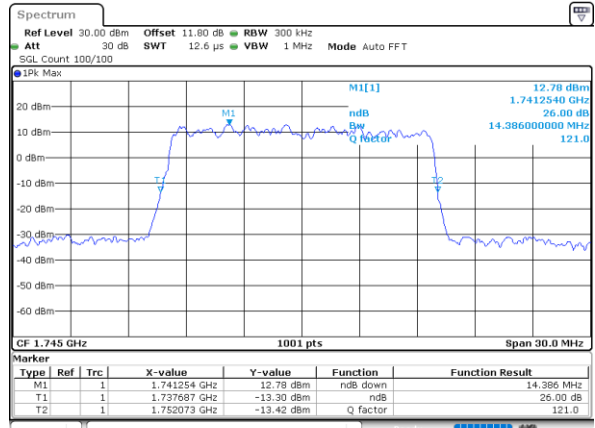

Middle Channel / 15MHz / 16QAM

Date: 8_AUG.2020 04:46:23