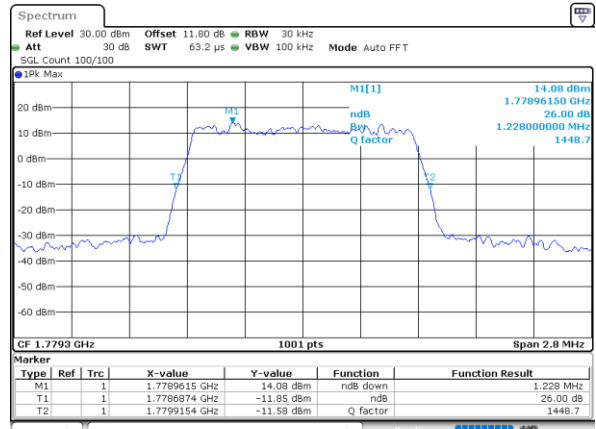

Mode	LTE Band 66 : 26dB BW(MHz)											
BW	1.4MHz		3MHz		5MHz		10MHz		15MHz		20MHz	
Mod.	QPSK	16QAM	QPSK	16QAM	QPSK	16QAM	QPSK	16QAM	QPSK	16QAM	QPSK	16QAM
Lowest CH	1.23	1.22	3.02	3.03	4.91	4.84	9.81	9.77	14.24	14.57	18.82	18.94
Middle CH	1.22	1.21	3.02	3.00	4.88	4.94	9.85	9.75	14.42	14.39	19.22	19.38
Highest CH	1.23	1.23	3.00	2.99	4.96	4.88	9.63	9.73	14.27	14.24	19.14	18.78
Mode	LTE Band 66 : 26dB BW(MHz)											
BW	1.4MHz		3MHz		5MHz		10MHz		15MHz		20MHz	
Mod.	64QAM		64QAM		64QAM		64QAM		64QAM		64QAM	
Lowest CH	1.23	-	3.03	-	4.89	-	9.87	-	14.54	-	18.98	-
Middle CH	1.23	-	3.01	-	4.92	-	9.91	-	14.48	-	19.06	-
Highest CH	1.22	-	3.05	-	4.84	-	9.83	-	14.30	-	18.62	-

LTE Band 66

Lowest Channel / 1.4MHz / QPSK

Date: 8_AUG.2020 03:41:41

Lowest Channel / 1.4MHz / 16QAM

Date: 8_AUG.2020 03:41:53

Middle Channel / 1.4MHz / QPSK

Date: 8_AUG.2020 03:48:03

Middle Channel / 1.4MHz / 16QAM

Date: 8_AUG.2020 03:48:15

Highest Channel / 1.4MHz / QPSK

Date: 8_AUG.2020 03:50:13

Highest Channel / 1.4MHz / 16QAM

Date: 8_AUG.2020 03:50:25

LTE Band 66

Lowest Channel / 3MHz / QPSK

Date: 8_AUG.2020 03:56:34