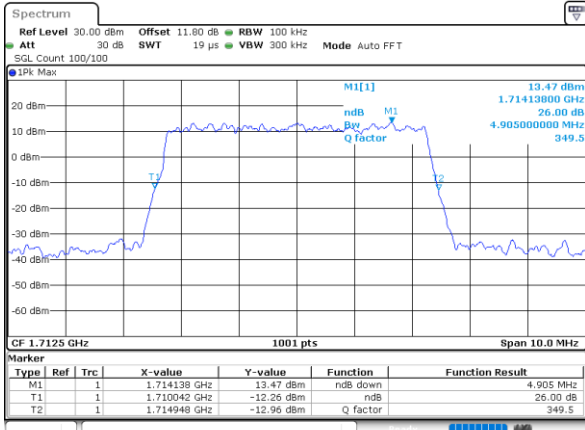

Highest Channel / 3MHz / 16QAM

Date: 8_AUG.2020 04:05:06

LTE Band 66

Lowest Channel / 5MHz / QPSK

Date: 8,AUG,2020 04:11:04

Lowest Channel / 5MHz / 16QAM

Date: 8,AUG,2020 04:11:16

Middle Channel / 5MHz / QPSK