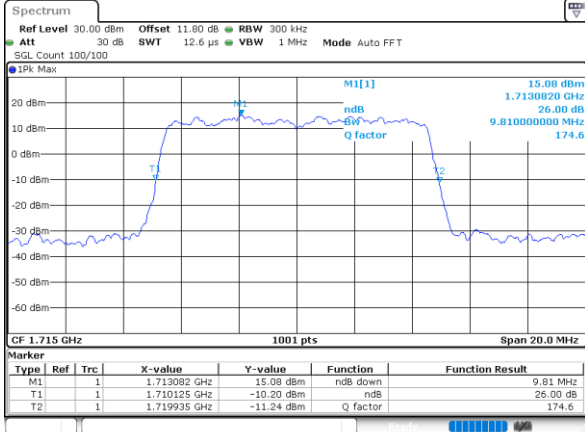

LTE Band 66

Lowest Channel / 10MHz / QPSK

Date: 8_AUG.2020 04:25:32