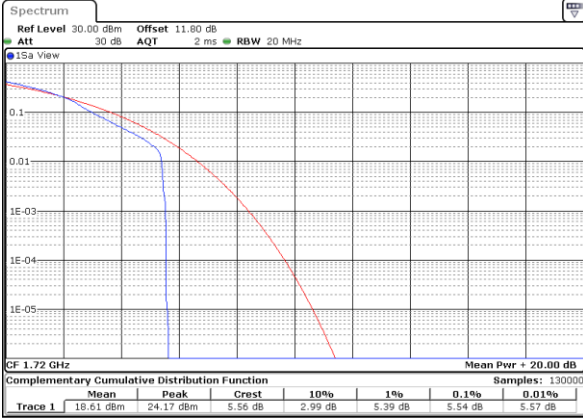

LTE Band 66 / 20MHz / QPSK

Lowest Channel / 1RB

Date: 8.AUG.2020 05:12:58

Lowest Channel / Full RB

Date: 8.AUG.2020 05:13:08

Middle Channel / 1RB

Date: 8.AUG.2020 05:13:18

Middle Channel / Full RB

Date: 8.AUG.2020 05:13:28

Highest Channel / 1RB

Date: 8.AUG.2020 05:13:38

Highest Channel / Full RB

Date: 8.AUG.2020 05:13:48

LTE Band 66 / 20MHz / 16QAM

Lowest Channel / 1RB

Date: 8.AUG.2020 05:11:58

Lowest Channel / Full RB

Date: 8.AUG.2020 05:12:08

Middle Channel / 1RB

Date: 8.AUG.2020 05:12:18

Middle Channel / Full RB

Date: 8.AUG.2020 05:12:28

Highest Channel / 1RB

Date: 8.AUG.2020 05:12:38