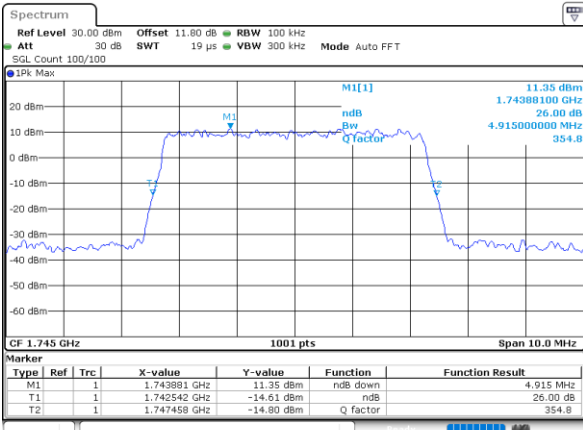

Middle Channel / 5MHz / 64QAM

Date: 4,SEP,2020 02:48:47