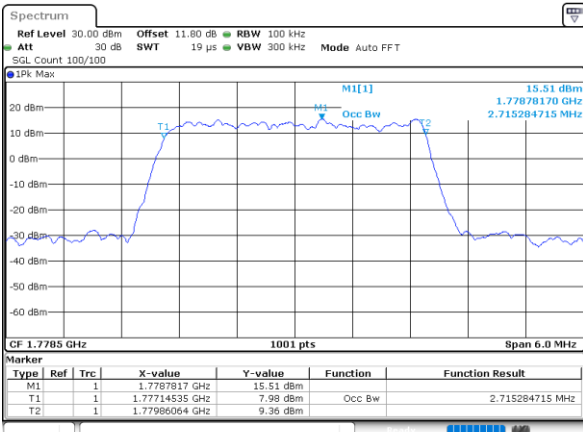

Date: 8.AUG.2020 03:47:51

Highest Channel / 1.4MHz / QPSK

Date: 8.AUG.2020 03:49:49

Highest Channel / 1.4MHz / 16QAM

Date: 8.AUG.2020 03:50:01

LTE Band 66

Lowest Channel / 3MHz / QPSK

Date: 8_AUG.2020 03:56:11

Lowest Channel / 3MHz / 16QAM

Date: 8_AUG.2020 03:56:22

Middle Channel / 3MHz / QPSK

Date: 8_AUG.2020 04:02:20

Middle Channel / 3MHz / 16QAM

Date: 8_AUG.2020 04:02:32

Highest Channel / 3MHz / QPSK

Date: 8_AUG.2020 04:04:31

Highest Channel / 3MHz / 16QAM

Date: 8_AUG.2020 04:04:42

LTE Band 66

Lowest Channel / 5MHz / QPSK

Date: 8_AUG.2020 04:10:40

Lowest Channel / 5MHz / 16QAM

Date: 8_AUG.2020 04:10:52

Middle Channel / 5MHz / QPSK