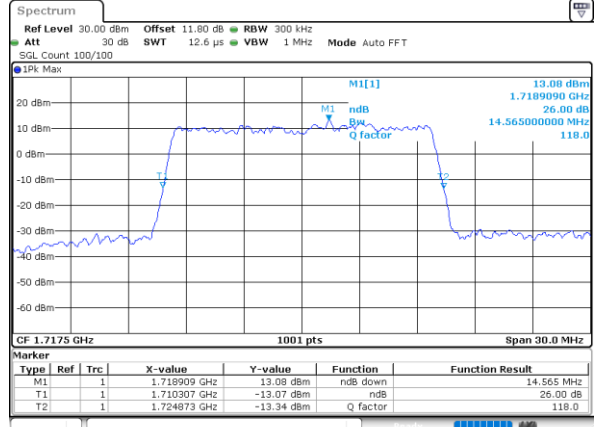

Highest Channel / 10MHz / QPSK

Date: 8_AUG.2020 04:33:51

Highest Channel / 10MHz / 16QAM

Date: 8_AUG.2020 04:34:03

LTE Band 66

Lowest Channel / 15MHz / QPSK

Date: 8_AUG.2020 04:40:02

Lowest Channel / 15MHz / 16QAM