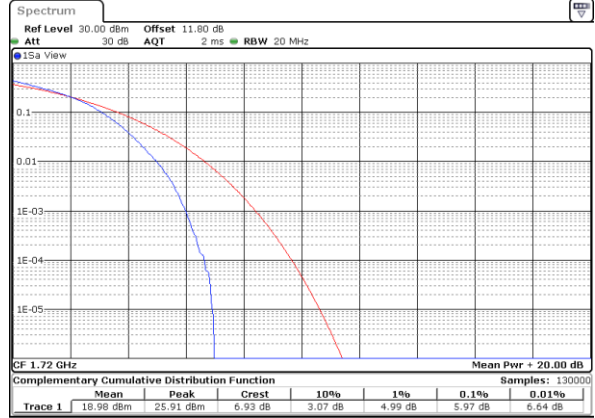

LTE Band 66 / 20MHz / QPSK

Lowest Channel / 1RB

Date: 8.AUG.2020 05:12:58

Lowest Channel / Full RB

Date: 8.AUG.2020 05:13:08

Middle Channel / 1RB

Date: 8.AUG.2020 05:13:18

Middle Channel / Full RB

Date: 8.AUG.2020 05:13:28

Highest Channel / 1RB

Date: 8.AUG.2020 05:13:38

Highest Channel / Full RB

Date: 8.AUG.2020 05:13:48

LTE Band 66 / 20MHz / 16QAM

Lowest Channel / 1RB

Date: 8.AUG.2020 05:11:58

Lowest Channel / Full RB

Date: 8.AUG.2020 05:12:08

Middle Channel / 1RB

Date: 8.AUG.2020 05:12:18

Middle Channel / Full RB

Date: 8.AUG.2020 05:12:28

Highest Channel / 1RB

Date: 8.AUG.2020 05:12:38