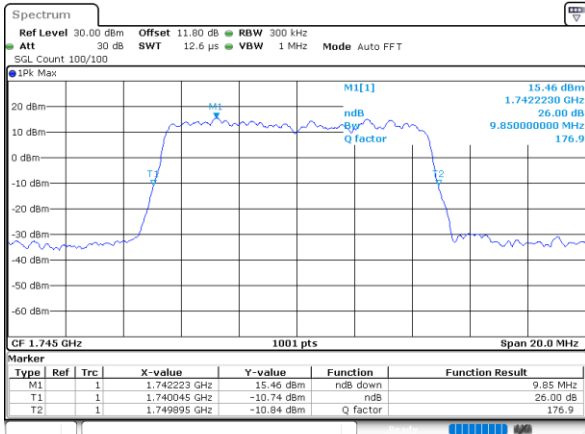

Middle Channel / 10MHz / QPSK

Date: 8_AUG.2020 04:31:42