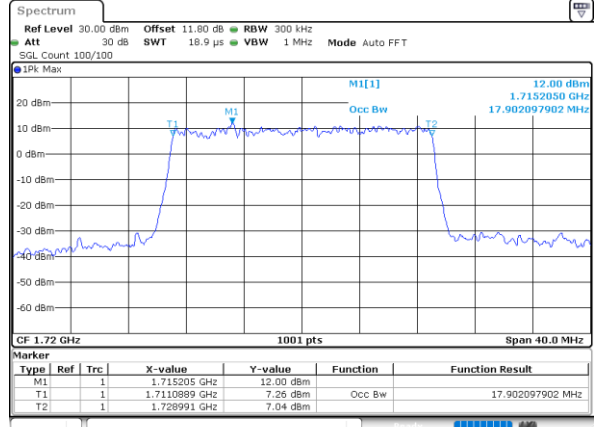

Date: 8_AUG.2020 04:48:08

LTE Band 66

Lowest Channel / 20MHz / QPSK

Date: 8.AUG.2020 04:54:06

Lowest Channel / 20MHz / 16QAM

Date: 8.AUG.2020 04:54:17

Middle Channel / 20MHz / QPSK

Date: 8.AUG.2020 05:00:15

Middle Channel / 20MHz / 16QAM

Date: 8.AUG.2020 05:00:27

Highest Channel / 20MHz / QPSK

Date: 8.AUG.2020 05:02:24

Highest Channel / 20MHz / 16QAM

Date: 8.AUG.2020 05:02:36

LTE Band 66

Lowest Channel / 1.4MHz / 64QAM