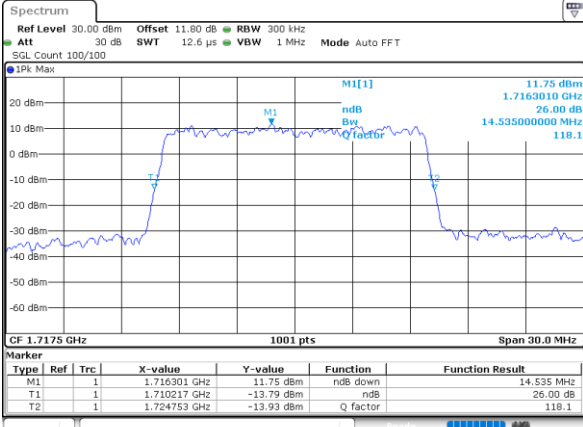

Date: 4,SEP,2020 02:35:38

Highest Channel / 3MHz / 64QAM

Date: 4,SEP,2020 02:43:58

LTE Band 66

Lowest Channel / 5MHz / 64QAM

Date: 4,SEP,2020 02:46:23

Lowest Channel / 10MHz / 64QAM

Date: 4,SEP,2020 02:52:15

Middle Channel / 5MHz / 64QAM

Date: 4,SEP,2020 02:48:47

Middle Channel / 10MHz / 64QAM

Date: 4,SEP,2020 02:54:39

Highest Channel / 5MHz / 64QAM

Date: 4,SEP,2020 02:49:51

Highest Channel / 10MHz / 64QAM

Date: 4,SEP,2020 02:55:43

LTE Band 66

Lowest Channel / 15MHz / 64QAM

Date: 4,SEP,2020 02:58:08

Lowest Channel / 20MHz / 64QAM

Date: 4,SEP,2020 03:04:00

Middle Channel / 15MHz / 64QAM

Date: 4,SEP,2020 03:00:32

Middle Channel / 20MHz / 64QAM