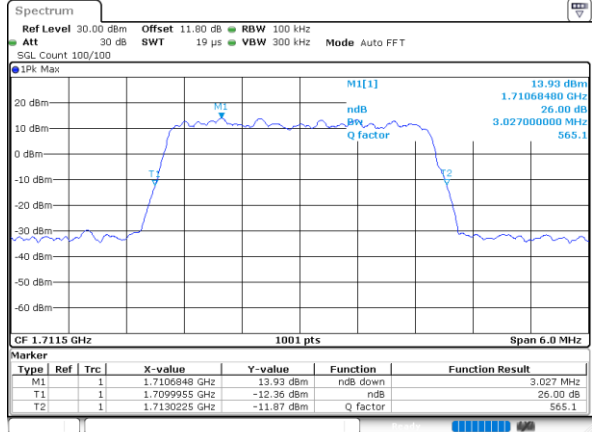

Lowest Channel / 3MHz / 64QAM

Date: 4,SEP,2020 02:40:30