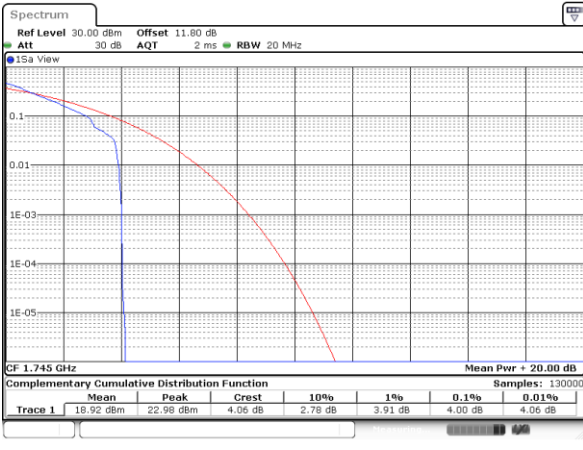

LTE Band 66 / 20MHz / QPSK

Lowest Channel / 1RB

Date: 8.AUG.2020 05:12:58

Lowest Channel / Full RB

Date: 8.AUG.2020 05:13:08

Middle Channel / 1RB

Date: 8.AUG.2020 05:13:18

Middle Channel / Full RB

Date: 8.AUG.2020 05:13:28

Highest Channel / 1RB

Date: 8.AUG.2020 05:13:38

Highest Channel / Full RB

Date: 8.AUG.2020 05:13:48

LTE Band 66 / 20MHz / 16QAM

Lowest Channel / 1RB

Date: 8.AUG.2020 05:11:58