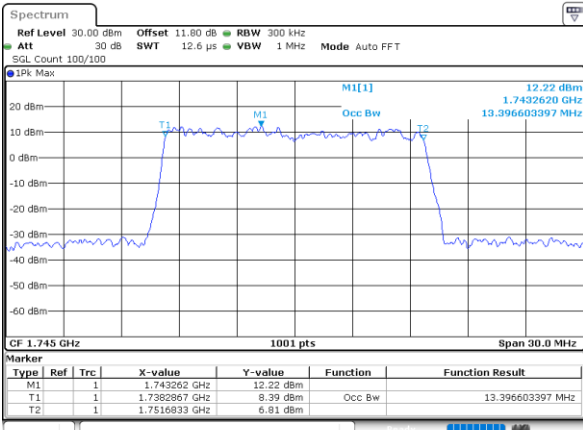

LTE Band 66

Lowest Channel / 15MHz / 64QAM

Date: 4,SEP,2020 02:57:56

Lowest Channel / 20MHz / 64QAM

Date: 4,SEP,2020 03:03:49

Middle Channel / 15MHz / 64QAM

Date: 4,SEP,2020 03:00:20

Middle Channel / 20MHz / 64QAM

Date: 4,SEP,2020 03:06:13

Highest Channel / 15MHz / 64QAM

Date: 4,SEP,2020 03:01:24

Highest Channel / 20MHz / 64QAM

Date: 4,SEP,2020 03:07:17

Conducted Band Edge