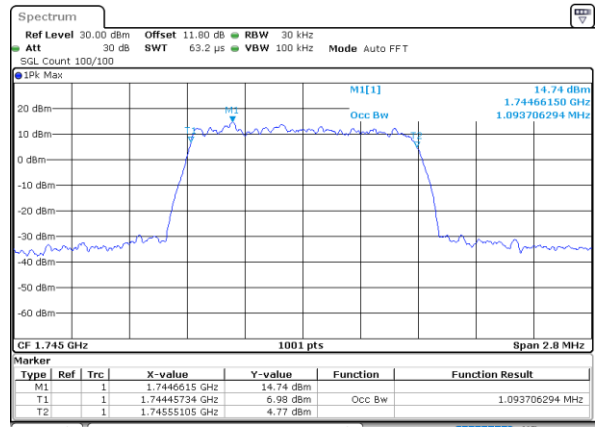

Date: 4,SEP,2020 03:06:25

Highest Channel / 15MHz / 64QAM

Date: 4,SEP,2020 03:01:36

Highest Channel / 20MHz / 64QAM

Date: 4,SEP,2020 03:07:29

Occupied Bandwidth

Mode	LTE Band 66 : 99%OBW(MHz)											
BW	1.4MHz		3MHz		5MHz		10MHz		15MHz		20MHz	
Mod.	QPSK	16QAM	QPSK	16QAM	QPSK	16QAM	QPSK	16QAM	QPSK	16QAM	QPSK	16QAM
Lowest CH	1.09	1.09	2.73	2.72	4.49	4.52	9.05	9.01	13.43	13.43	17.90	17.90
Middle CH	1.09	1.09	2.70	2.70	4.50	4.50	9.05	9.07	13.43	13.49	17.90	17.94
Highest CH	1.09	1.09	2.72	2.71	4.51	4.49	9.01	8.99	13.49	13.40	17.74	17.82
Mode	LTE Band 66 : 99%OBW(MHz)											
BW	1.4MHz		3MHz		5MHz		10MHz		15MHz		20MHz	
Mod.	64QAM		64QAM		64QAM		64QAM		64QAM		64QAM	
Lowest CH	1.10	-	2.73	-	4.49	-	9.01	-	13.43	-	17.94	-
Middle CH	1.09	-	2.71	-	4.49	-	9.03	-	13.40	-	17.90	-
Highest CH	1.09	-	2.72	-	4.53	-	9.03	-	13.46	-	17.82	-

LTE Band 66

Lowest Channel / 1.4MHz / QPSK

Date: 8.AUG.2020 03:41:17

Lowest Channel / 1.4MHz / 16QAM

Date: 8.AUG.2020 03:41:29

Middle Channel / 1.4MHz / QPSK

Date: 8.AUG.2020 03:47:40

Middle Channel / 1.4MHz / 16QAM

Date: 8.AUG.2020 03:47:51

Highest Channel / 1.4MHz / QPSK

Date: 8.AUG.2020 03:49:49

Highest Channel / 1.4MHz / 16QAM

Date: 8.AUG.2020 03:50:01

LTE Band 66

Lowest Channel / 3MHz / QPSK

Date: 8_AUG.2020 03:56:11