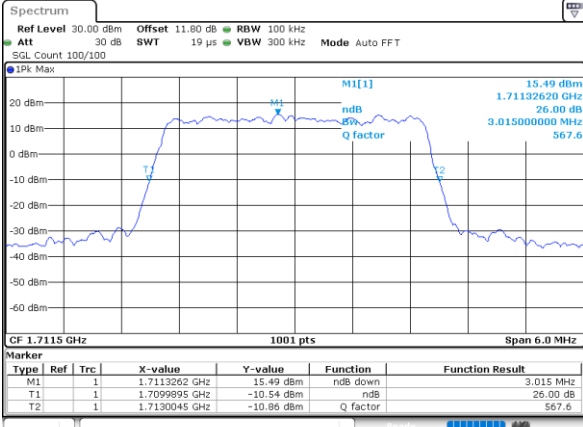

LTE Band 66

Lowest Channel / 1.4MHz / QPSK

Date: 8_AUG.2020 03:41:41

Lowest Channel / 1.4MHz / 16QAM

Date: 8_AUG.2020 03:41:53

Middle Channel / 1.4MHz / QPSK

Date: 8_AUG.2020 03:48:03

Middle Channel / 1.4MHz / 16QAM

Date: 8_AUG.2020 03:48:15

Highest Channel / 1.4MHz / QPSK

Date: 8_AUG.2020 03:50:13

Highest Channel / 1.4MHz / 16QAM

Date: 8_AUG.2020 03:50:25

LTE Band 66

Lowest Channel / 3MHz / QPSK

Date: 8_AUG.2020 03:56:34