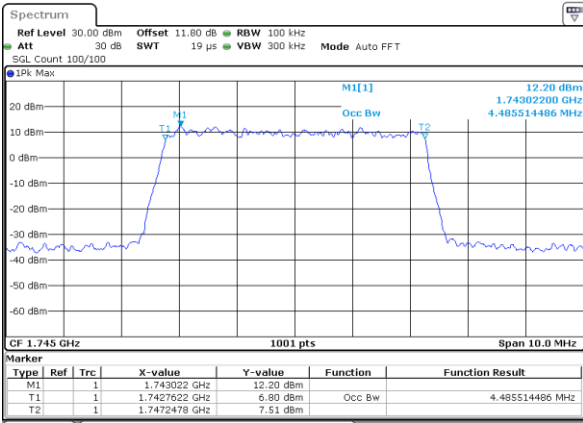

Middle Channel / 20MHz / 16QAM

Date: 8.AUG.2020 05:00:27

Highest Channel / 20MHz / QPSK

Date: 8.AUG.2020 05:02:24

Highest Channel / 20MHz / 16QAM

Date: 8.AUG.2020 05:02:36

LTE Band 66

Lowest Channel / 1.4MHz / 64QAM

Date: 4,SEP,2020 02:13:11

Lowest Channel / 3MHz / 64QAM

Date: 4,SEP,2020 02:14:18

Middle Channel / 20MHz / 64QAM

Date: 4,SEP,2020 02:14:22

Middle Channel / 3MHz / 64QAM

Date: 4,SEP,2020 02:14:42

Highest Channel / 20MHz / 64QAM

Date: 4,SEP,2020 02:15:26

Highest Channel / 3MHz / 64QAM

Date: 4,SEP,2020 02:14:47

LTE Band 66

Lowest Channel / 5MHz / 64QAM

Date: 4,SEP,2020 02:46:11

Lowest Channel / 10MHz / 64QAM

Date: 4,SEP,2020 02:52:03

Middle Channel / 5MHz / 64QAM

Date: 4,SEP,2020 02:48:35

Middle Channel / 10MHz / 64QAM

Date: 4,SEP,2020 02:54:27

Highest Channel / 5MHz / 64QAM

Date: 4,SEP,2020 02:49:39

Highest Channel / 10MHz / 64QAM

Date: 4,SEP,2020 02:55:32