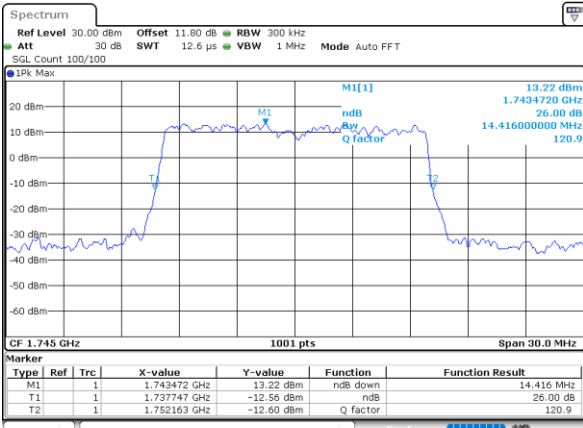

Middle Channel / 15MHz / QPSK

Date: 8_AUG.2020 04:46:11