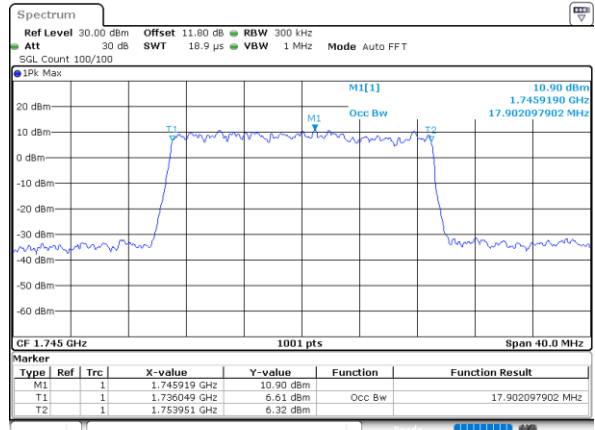

Date: 4,SEP,2020 02:15:26

Highest Channel / 3MHz / 64QAM

Date: 4,SEP,2020 02:14:47

LTE Band 66

Lowest Channel / 5MHz / 64QAM

Date: 4,SEP,2020 02:46:11

Lowest Channel / 10MHz / 64QAM

Date: 4,SEP,2020 02:52:03

Middle Channel / 5MHz / 64QAM

Date: 4,SEP,2020 02:48:35

Middle Channel / 10MHz / 64QAM

Date: 4,SEP,2020 02:54:27

Highest Channel / 5MHz / 64QAM

Date: 4,SEP,2020 02:49:39

Highest Channel / 10MHz / 64QAM

Date: 4,SEP,2020 02:55:32

LTE Band 66

Lowest Channel / 15MHz / 64QAM

Date: 4,SEP,2020 02:57:56

Lowest Channel / 20MHz / 64QAM

Date: 4,SEP,2020 03:03:49

Middle Channel / 15MHz / 64QAM

Date: 4,SEP,2020 03:00:20

Middle Channel / 20MHz / 64QAM

Date: 4,SEP,2020 03:06:13

Highest Channel / 15MHz / 64QAM

Date: 4,SEP,2020 03:01:24

Highest Channel / 20MHz / 64QAM

Date: 4,SEP,2020 03:07:17

Conducted Band Edge