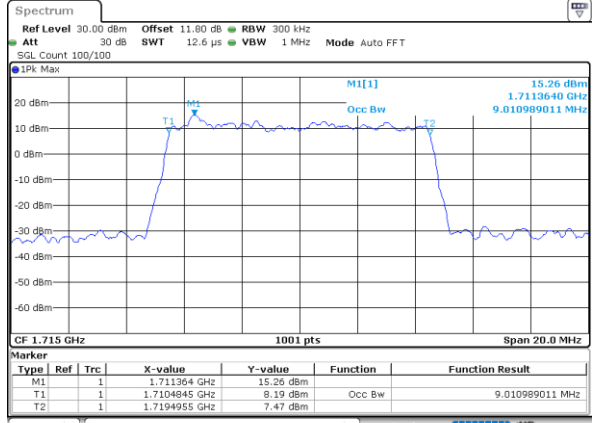

Date: 4,SEP,2020 02:13:11

Lowest Channel / 3MHz / 64QAM

Date: 4,SEP,2020 02:14:18

Middle Channel / 20MHz / 64QAM

Date: 4,SEP,2020 02:14:22

Middle Channel / 3MHz / 64QAM

Date: 4,SEP,2020 02:14:42

Highest Channel / 20MHz / 64QAM

Date: 4,SEP,2020 02:15:26

Highest Channel / 3MHz / 64QAM

Date: 4,SEP,2020 02:14:47

LTE Band 66

Lowest Channel / 5MHz / 64QAM

Date: 4,SEP,2020 02:46:11

Lowest Channel / 10MHz / 64QAM

Date: 4,SEP,2020 02:52:03

Middle Channel / 5MHz / 64QAM

Date: 4,SEP,2020 02:48:35

Middle Channel / 10MHz / 64QAM

Date: 4,SEP,2020 02:54:27

Highest Channel / 5MHz / 64QAM

Date: 4,SEP,2020 02:49:39

Highest Channel / 10MHz / 64QAM

Date: 4,SEP,2020 02:55:32