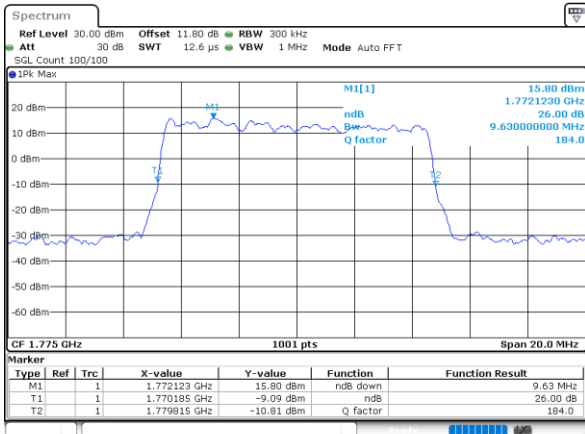

Lowest Channel / 10MHz / QPSK

Date: 8_AUG.2020 04:25:32

Lowest Channel / 10MHz / 16QAM

Date: 8_AUG.2020 04:25:44

Middle Channel / 10MHz / QPSK

Date: 8_AUG.2020 04:31:42

Middle Channel / 10MHz / 16QAM

Date: 8_AUG.2020 04:31:54

Highest Channel / 10MHz / QPSK

Date: 8_AUG.2020 04:33:51

Highest Channel / 10MHz / 16QAM

Date: 8_AUG.2020 04:34:03

LTE Band 66

Lowest Channel / 15MHz / QPSK

Date: 8_AUG.2020 04:40:02

Lowest Channel / 15MHz / 16QAM