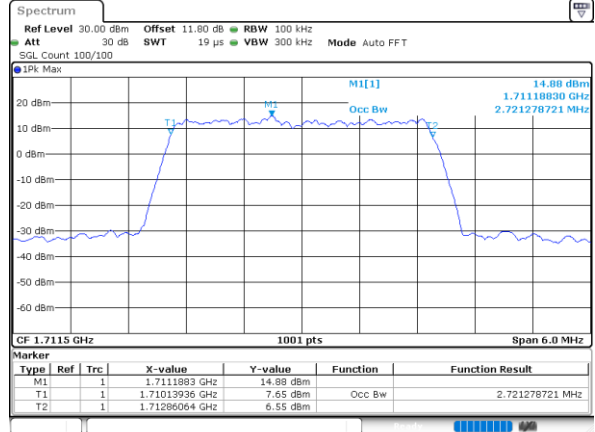

Lowest Channel / 3MHz / 16QAM

Date: 8_AUG.2020 03:56:22