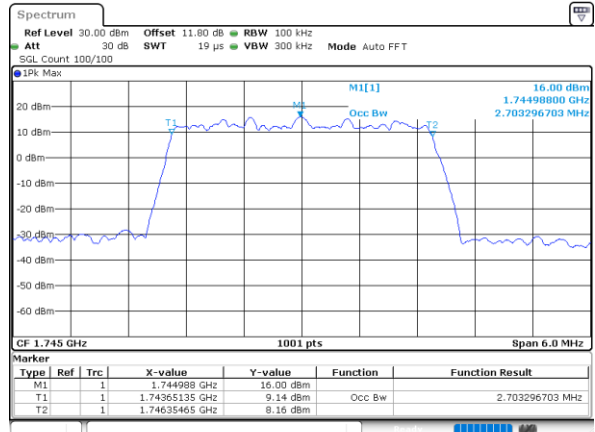

Date: 8.AUG.2020 03:47:51

Highest Channel / 1.4MHz / QPSK

Date: 8.AUG.2020 03:49:49

Highest Channel / 1.4MHz / 16QAM

Date: 8.AUG.2020 03:50:01

LTE Band 66

Lowest Channel / 3MHz / QPSK

Date: 8_AUG.2020 03:56:11

Lowest Channel / 3MHz / 16QAM

Date: 8_AUG.2020 03:56:22

Middle Channel / 3MHz / QPSK

Date: 8_AUG.2020 04:02:20

Middle Channel / 3MHz / 16QAM

Date: 8_AUG.2020 04:02:32

Highest Channel / 3MHz / QPSK

Date: 8_AUG.2020 04:04:31

Highest Channel / 3MHz / 16QAM

Date: 8_AUG.2020 04:04:42

LTE Band 66

Lowest Channel / 5MHz / QPSK

Date: 8_AUG.2020 04:10:40

Lowest Channel / 5MHz / 16QAM

Date: 8_AUG.2020 04:10:52

Middle Channel / 5MHz / QPSK