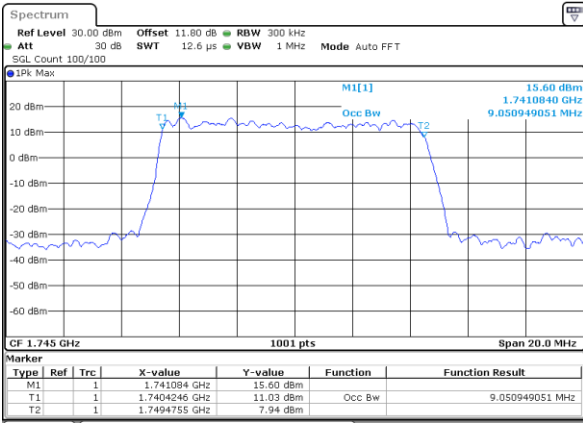

Date: 8_AUG.2020 04:16:50

Middle Channel / 5MHz / 16QAM

Date: 8_AUG.2020 04:17:01

Highest Channel / 5MHz / QPSK

Date: 8_AUG.2020 04:18:59

Highest Channel / 5MHz / 16QAM

Date: 8_AUG.2020 04:19:11

LTE Band 66

Lowest Channel / 10MHz / QPSK

Date: 8.AUG.2020 04:25:09

Lowest Channel / 10MHz / 16QAM

Date: 8.AUG.2020 04:25:20

Middle Channel / 10MHz / QPSK

Date: 8.AUG.2020 04:31:18

Middle Channel / 10MHz / 16QAM

Date: 8.AUG.2020 04:31:30

Highest Channel / 10MHz / QPSK

Date: 8.AUG.2020 04:33:27

Highest Channel / 10MHz / 16QAM

Date: 8.AUG.2020 04:33:39

LTE Band 66

Lowest Channel / 15MHz / QPSK

Date: 8_AUG.2020 04:39:38

Lowest Channel / 15MHz / 16QAM