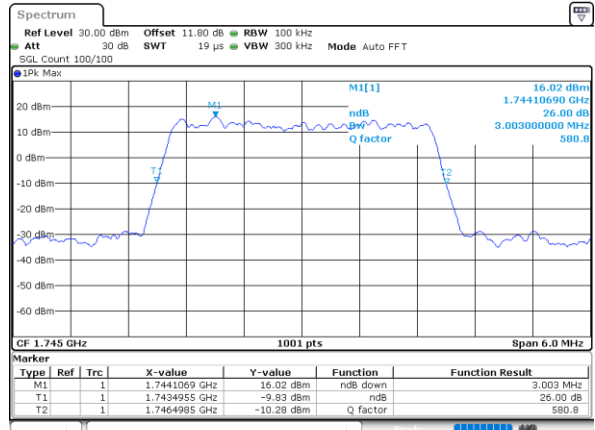

Date: 8_AUG.2020 03:48:15

Highest Channel / 1.4MHz / QPSK

Date: 8_AUG.2020 03:50:13

Highest Channel / 1.4MHz / 16QAM

Date: 8_AUG.2020 03:50:25

LTE Band 66

Lowest Channel / 3MHz / QPSK

Date: 8_AUG.2020 03:56:34

Lowest Channel / 3MHz / 16QAM

Date: 8_AUG.2020 03:56:46

Middle Channel / 3MHz / QPSK

Date: 8_AUG.2020 04:02:44

Middle Channel / 3MHz / 16QAM

Date: 8_AUG.2020 04:02:57

Highest Channel / 3MHz / QPSK

Date: 8_AUG.2020 04:04:54

Highest Channel / 3MHz / 16QAM

Date: 8_AUG.2020 04:05:06

LTE Band 66

Lowest Channel / 5MHz / QPSK

Date: 8,AUG,2020 04:11:04

Lowest Channel / 5MHz / 16QAM

Date: 8,AUG,2020 04:11:16

Middle Channel / 5MHz / QPSK