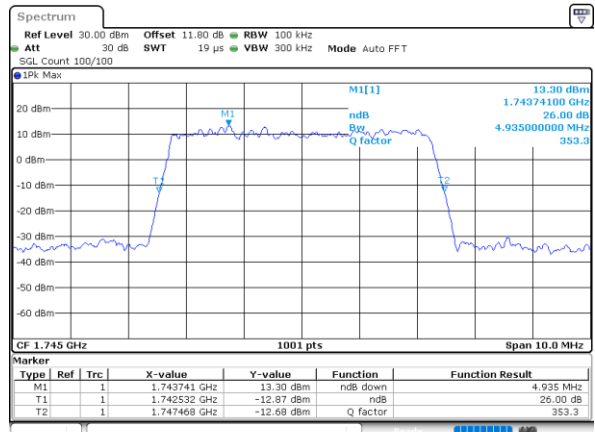

Middle Channel / 5MHz / 16QAM

Date: 8,AUG,2020 04:17:25