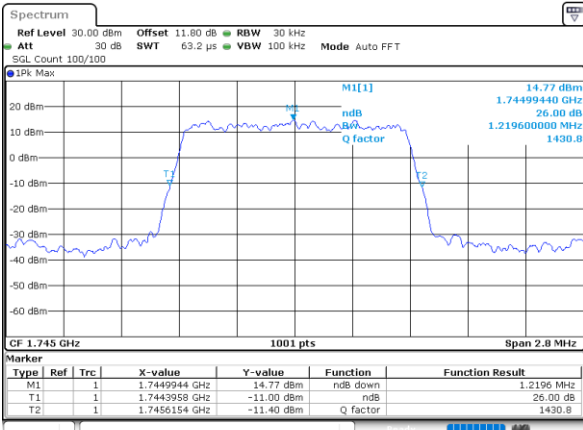

Mode	LTE Band 66 : 26dB BW(MHz)											
BW	1.4MHz		3MHz		5MHz		10MHz		15MHz		20MHz	
Mod.	QPSK	16QAM	QPSK	16QAM	QPSK	16QAM	QPSK	16QAM	QPSK	16QAM	QPSK	16QAM
Lowest CH	1.23	1.22	3.02	3.03	4.91	4.84	9.81	9.77	14.24	14.57	18.82	18.94
Middle CH	1.22	1.21	3.02	3.00	4.88	4.94	9.85	9.75	14.42	14.39	19.22	19.38
Highest CH	1.23	1.23	3.00	2.99	4.96	4.88	9.63	9.73	14.27	14.24	19.14	18.78
Mode	LTE Band 66 : 26dB BW(MHz)											
BW	1.4MHz		3MHz		5MHz		10MHz		15MHz		20MHz	
Mod.	64QAM		64QAM		64QAM		64QAM		64QAM		64QAM	
Lowest CH	1.23	-	3.03	-	4.89	-	9.87	-	14.54	-	18.98	-
Middle CH	1.23	-	3.01	-	4.92	-	9.91	-	14.48	-	19.06	-
Highest CH	1.22	-	3.05	-	4.84	-	9.83	-	14.30	-	18.62	-

LTE Band 66

Lowest Channel / 1.4MHz / QPSK

Date: 8_AUG.2020 03:41:41

Lowest Channel / 1.4MHz / 16QAM

Date: 8_AUG.2020 03:41:53

Middle Channel / 1.4MHz / QPSK

Date: 8_AUG.2020 03:48:03

Middle Channel / 1.4MHz / 16QAM

Date: 8_AUG.2020 03:48:15

Highest Channel / 1.4MHz / QPSK

Date: 8_AUG.2020 03:50:13

Highest Channel / 1.4MHz / 16QAM

Date: 8_AUG.2020 03:50:25

LTE Band 66

Lowest Channel / 3MHz / QPSK

Date: 8_AUG.2020 03:56:34