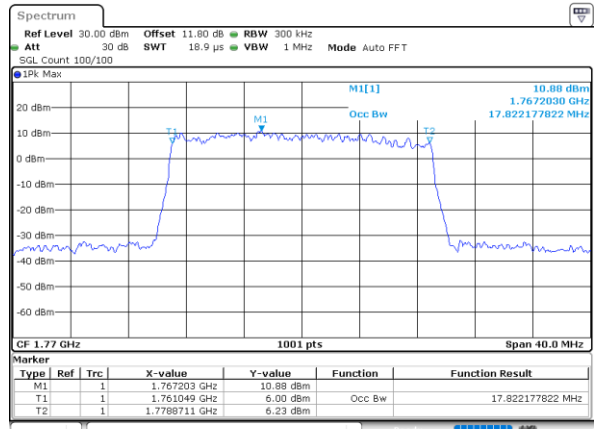

LTE Band 66

Lowest Channel / 15MHz / 64QAM

Date: 4,SEP,2020 02:57:56

Lowest Channel / 20MHz / 64QAM

Date: 4,SEP,2020 03:03:49

Middle Channel / 15MHz / 64QAM

Date: 4,SEP,2020 03:00:20

Middle Channel / 20MHz / 64QAM

Date: 4,SEP,2020 03:06:13

Highest Channel / 15MHz / 64QAM

Date: 4,SEP,2020 03:01:24

Highest Channel / 20MHz / 64QAM

Date: 4,SEP,2020 03:07:17

Conducted Band Edge