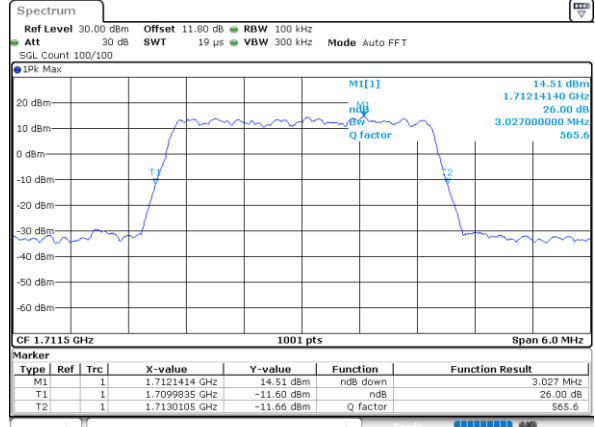

Lowest Channel / 3MHz / 16QAM

Date: 8_AUG.2020 03:56:46