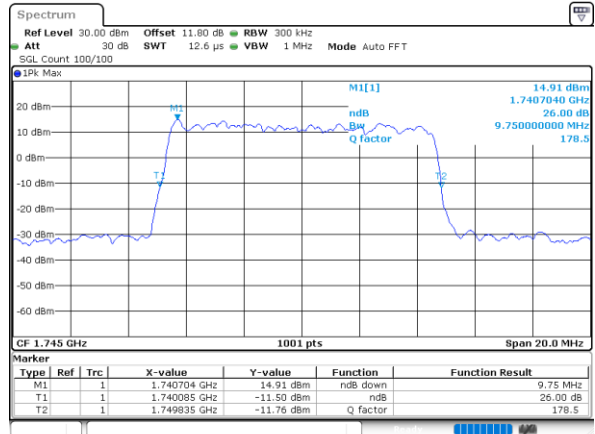

Middle Channel / 10MHz / 16QAM

Date: 8_AUG.2020 04:31:54