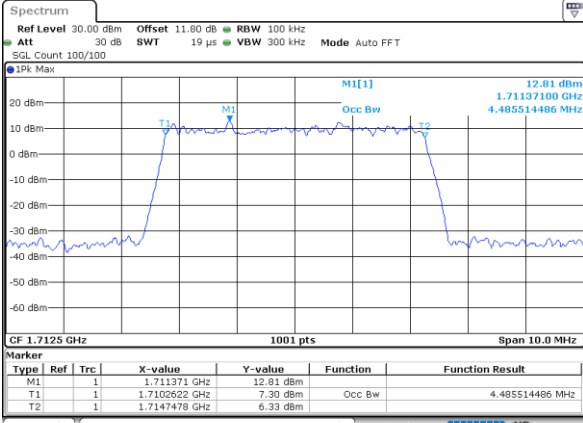

Middle Channel / 20MHz / 16QAM

Date: 8.AUG.2020 05:00:27

Highest Channel / 20MHz / QPSK

Date: 8.AUG.2020 05:02:24

Highest Channel / 20MHz / 16QAM

Date: 8.AUG.2020 05:02:36

LTE Band 66

Lowest Channel / 1.4MHz / 64QAM

Date: 4,SEP,2020 02:13:11

Lowest Channel / 3MHz / 64QAM

Date: 4,SEP,2020 02:14:18

Middle Channel / 20MHz / 64QAM

Date: 4,SEP,2020 02:14:22

Middle Channel / 3MHz / 64QAM

Date: 4,SEP,2020 02:14:42

Highest Channel / 20MHz / 64QAM

Date: 4,SEP,2020 02:15:26

Highest Channel / 3MHz / 64QAM

Date: 4,SEP,2020 02:14:47

LTE Band 66

Lowest Channel / 5MHz / 64QAM

Date: 4,SEP,2020 02:46:11

Lowest Channel / 10MHz / 64QAM

Date: 4,SEP,2020 02:52:03

Middle Channel / 5MHz / 64QAM

Date: 4,SEP,2020 02:48:35

Middle Channel / 10MHz / 64QAM

Date: 4,SEP,2020 02:54:27

Highest Channel / 5MHz / 64QAM

Date: 4,SEP,2020 02:49:39

Highest Channel / 10MHz / 64QAM

Date: 4,SEP,2020 02:55:32