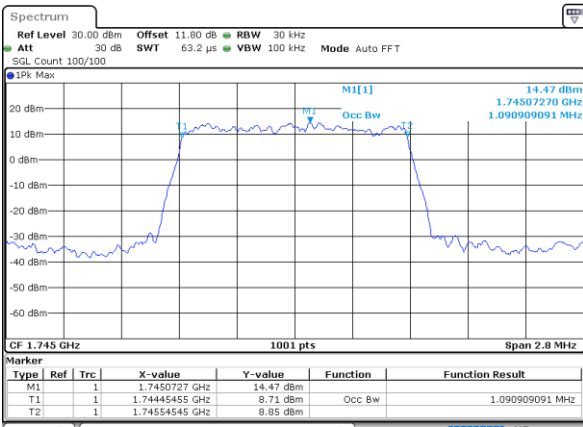

Date: 4,SEP,2020 03:06:25

Highest Channel / 15MHz / 64QAM

Date: 4,SEP,2020 03:01:36

Highest Channel / 20MHz / 64QAM

Date: 4,SEP,2020 03:07:29

Occupied Bandwidth

Mode	LTE Band 66 : 99%OBW(MHz)											
BW	1.4MHz		3MHz		5MHz		10MHz		15MHz		20MHz	
Mod.	QPSK	16QAM	QPSK	16QAM	QPSK	16QAM	QPSK	16QAM	QPSK	16QAM	QPSK	16QAM
Lowest CH	1.09	1.09	2.73	2.72	4.49	4.52	9.05	9.01	13.43	13.43	17.90	17.90
Middle CH	1.09	1.09	2.70	2.70	4.50	4.50	9.05	9.07	13.43	13.49	17.90	17.94
Highest CH	1.09	1.09	2.72	2.71	4.51	4.49	9.01	8.99	13.49	13.40	17.74	17.82
Mode	LTE Band 66 : 99%OBW(MHz)											
BW	1.4MHz		3MHz		5MHz		10MHz		15MHz		20MHz	
Mod.	64QAM		64QAM		64QAM		64QAM		64QAM		64QAM	
Lowest CH	1.10	-	2.73	-	4.49	-	9.01	-	13.43	-	17.94	-
Middle CH	1.09	-	2.71	-	4.49	-	9.03	-	13.40	-	17.90	-
Highest CH	1.09	-	2.72	-	4.53	-	9.03	-	13.46	-	17.82	-

LTE Band 66

Lowest Channel / 1.4MHz / QPSK

Date: 8.AUG.2020 03:41:17

Lowest Channel / 1.4MHz / 16QAM

Date: 8.AUG.2020 03:41:29

Middle Channel / 1.4MHz / QPSK

Date: 8.AUG.2020 03:47:40

Middle Channel / 1.4MHz / 16QAM

Date: 8.AUG.2020 03:47:51

Highest Channel / 1.4MHz / QPSK

Date: 8.AUG.2020 03:49:49

Highest Channel / 1.4MHz / 16QAM

Date: 8.AUG.2020 03:50:01

LTE Band 66

Lowest Channel / 3MHz / QPSK

Date: 8_AUG.2020 03:56:11