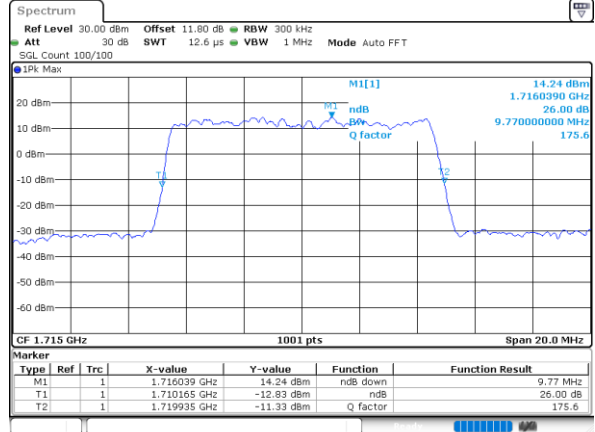

Lowest Channel / 10MHz / 16QAM

Date: 8_AUG.2020 04:25:44