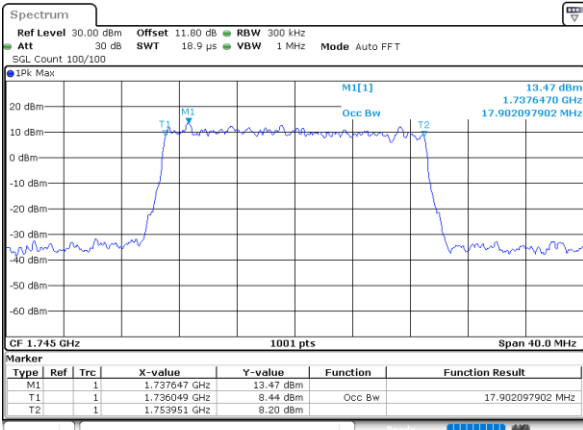

Date: 8_AUG.2020 04:48:08

LTE Band 66

Lowest Channel / 20MHz / QPSK

Date: 8.AUG.2020 04:54:06

Lowest Channel / 20MHz / 16QAM

Date: 8.AUG.2020 04:54:17

Middle Channel / 20MHz / QPSK

Date: 8.AUG.2020 05:00:15

Middle Channel / 20MHz / 16QAM

Date: 8.AUG.2020 05:00:27

Highest Channel / 20MHz / QPSK

Date: 8.AUG.2020 05:02:24

Highest Channel / 20MHz / 16QAM

Date: 8.AUG.2020 05:02:36

LTE Band 66

Lowest Channel / 1.4MHz / 64QAM