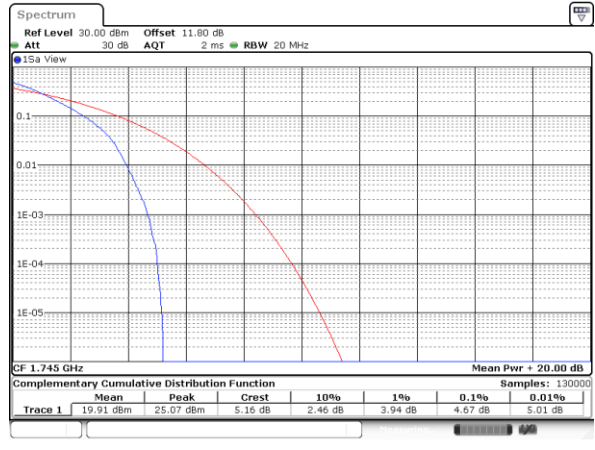

LTE Band 66 / 20MHz / QPSK

Lowest Channel / 1RB

Date: 8.AUG.2020 05:12:58

Lowest Channel / Full RB

Date: 8.AUG.2020 05:13:08

Middle Channel / 1RB

Date: 8.AUG.2020 05:13:18

Middle Channel / Full RB

Date: 8.AUG.2020 05:13:28

Highest Channel / 1RB

Date: 8.AUG.2020 05:13:38

Highest Channel / Full RB

Date: 8.AUG.2020 05:13:48

LTE Band 66 / 20MHz / 16QAM

Lowest Channel / 1RB

Date: 8.AUG.2020 05:11:58