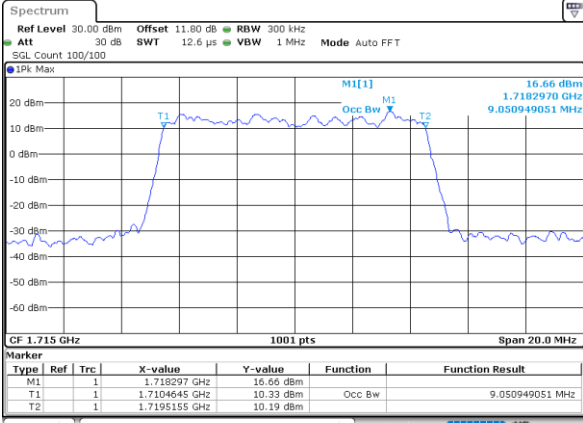

LTE Band 66

Lowest Channel / 10MHz / QPSK

Date: 8.AUG.2020 04:25:09