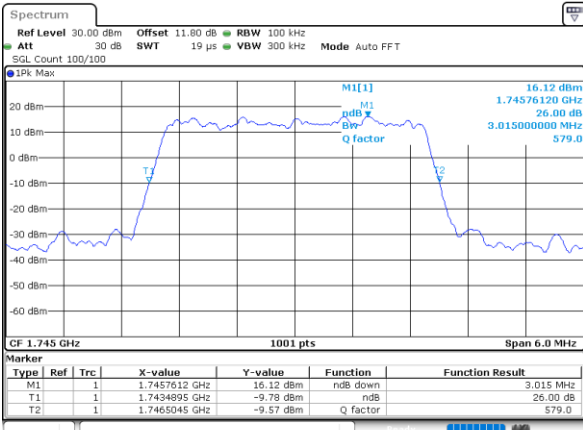

Middle Channel / 3MHz / QPSK

Date: 8_AUG.2020 04:02:44