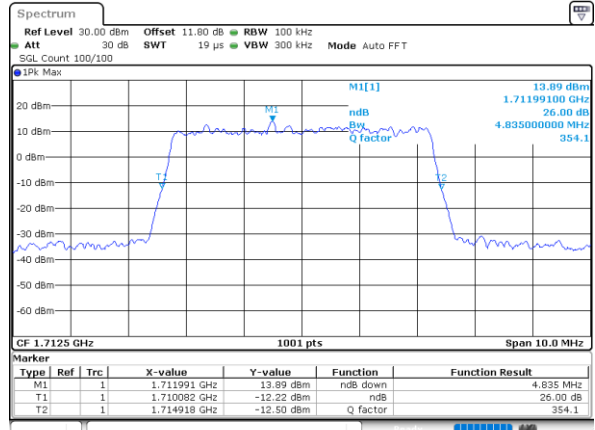

Highest Channel / 3MHz / 16QAM

Date: 8_AUG.2020 04:05:06

LTE Band 66

Lowest Channel / 5MHz / QPSK

Date: 8,AUG,2020 04:11:04

Lowest Channel / 5MHz / 16QAM

Date: 8,AUG,2020 04:11:16

Middle Channel / 5MHz / QPSK