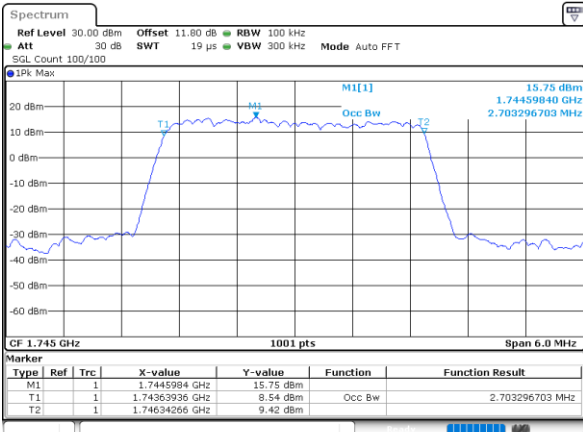

Middle Channel / 3MHz / QPSK

Date: 8_AUG.2020 04:02:20