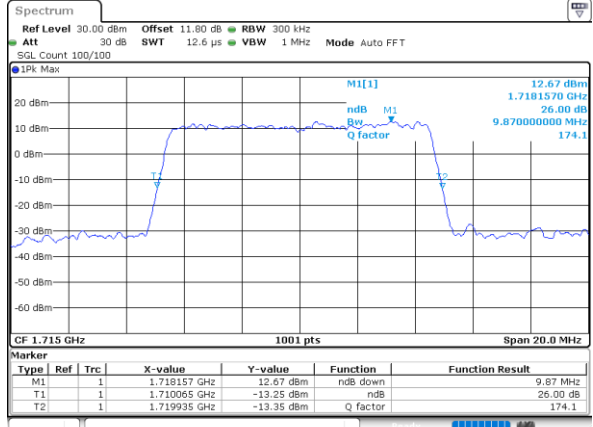

Date: 4,SEP,2020 02:35:38

Highest Channel / 3MHz / 64QAM

Date: 4,SEP,2020 02:43:58

LTE Band 66

Lowest Channel / 5MHz / 64QAM

Date: 4,SEP,2020 02:46:23

Lowest Channel / 10MHz / 64QAM

Date: 4,SEP,2020 02:52:15