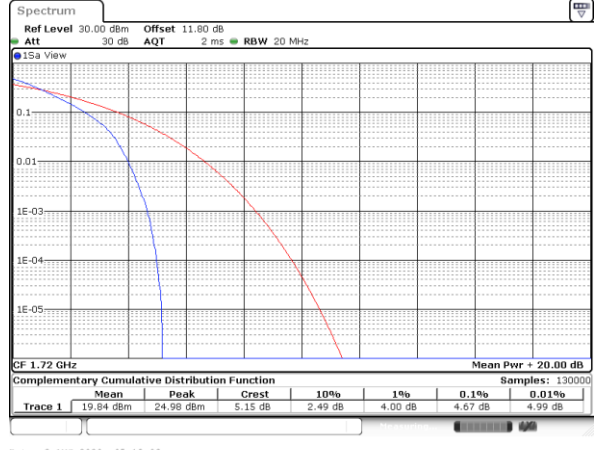

LTE Band 66 / 20MHz / QPSK

Lowest Channel / 1RB

Date: 8.AUG.2020 05:12:58

Lowest Channel / Full RB

Date: 8.AUG.2020 05:13:08

Middle Channel / 1RB

Date: 8.AUG.2020 05:13:18

Middle Channel / Full RB

Date: 8.AUG.2020 05:13:28

Highest Channel / 1RB

Date: 8.AUG.2020 05:13:38

Highest Channel / Full RB

Date: 8.AUG.2020 05:13:48

LTE Band 66 / 20MHz / 16QAM

Lowest Channel / 1RB

Date: 8.AUG.2020 05:11:58