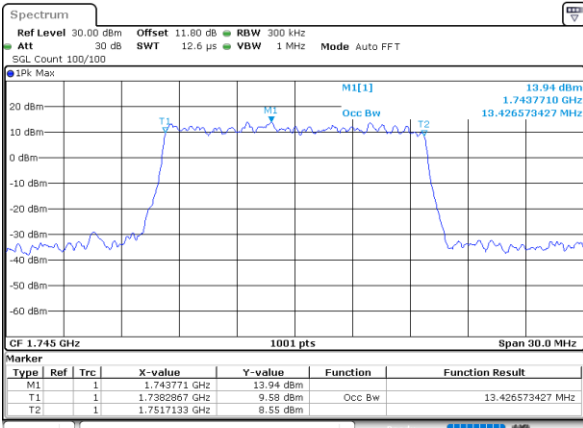

Middle Channel / 15MHz / QPSK

Date: 8_AUG.2020 04:45:47