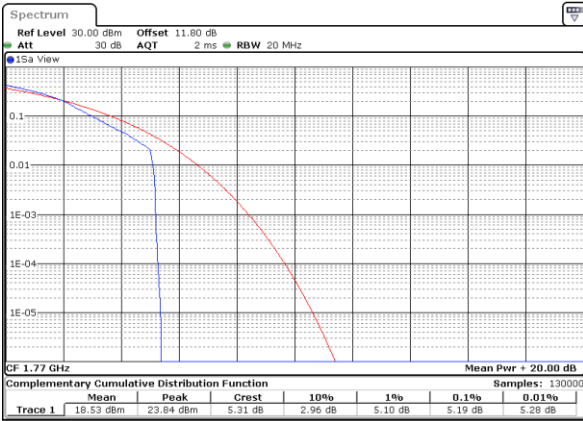

Date: 8.AUG.2020 05:13:28

Highest Channel / 1RB

Date: 8.AUG.2020 05:13:38

Highest Channel / Full RB

Date: 8.AUG.2020 05:13:48

LTE Band 66 / 20MHz / 16QAM

Lowest Channel / 1RB

Date: 8.AUG.2020 05:11:58

Lowest Channel / Full RB

Date: 8.AUG.2020 05:12:08

Middle Channel / 1RB

Date: 8.AUG.2020 05:12:18

Middle Channel / Full RB

Date: 8.AUG.2020 05:12:28

Highest Channel / 1RB

Date: 8.AUG.2020 05:12:38

Highest Channel / Full RB

Date: 8.AUG.2020 05:12:48

LTE Band 66 / 20MHz / 64QAM

Lowest Channel / 1RB

Date: 4.SEP.2020 03:10:00

Lowest Channel / Full RB

Date: 4.SEP.2020 03:10:12

Middle Channel / 1RB