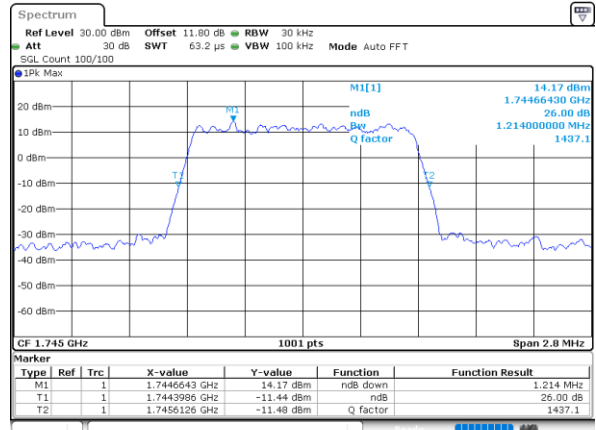

Mode	LTE Band 66 : 26dB BW(MHz)											
BW	1.4MHz		3MHz		5MHz		10MHz		15MHz		20MHz	
Mod.	QPSK	16QAM	QPSK	16QAM	QPSK	16QAM	QPSK	16QAM	QPSK	16QAM	QPSK	16QAM
Lowest CH	1.23	1.22	3.02	3.03	4.91	4.84	9.81	9.77	14.24	14.57	18.82	18.94
Middle CH	1.22	1.21	3.02	3.00	4.88	4.94	9.85	9.75	14.42	14.39	19.22	19.38
Highest CH	1.23	1.23	3.00	2.99	4.96	4.88	9.63	9.73	14.27	14.24	19.14	18.78
Mode	LTE Band 66 : 26dB BW(MHz)											
BW	1.4MHz		3MHz		5MHz		10MHz		15MHz		20MHz	
Mod.	64QAM		64QAM		64QAM		64QAM		64QAM		64QAM	
Lowest CH	1.23	-	3.03	-	4.89	-	9.87	-	14.54	-	18.98	-
Middle CH	1.23	-	3.01	-	4.92	-	9.91	-	14.48	-	19.06	-
Highest CH	1.22	-	3.05	-	4.84	-	9.83	-	14.30	-	18.62	-

LTE Band 66

Lowest Channel / 1.4MHz / QPSK

Date: 8_AUG.2020 03:41:41

Lowest Channel / 1.4MHz / 16QAM

Date: 8_AUG.2020 03:41:53

Middle Channel / 1.4MHz / QPSK

Date: 8_AUG.2020 03:48:03

Middle Channel / 1.4MHz / 16QAM

Date: 8_AUG.2020 03:48:15

Highest Channel / 1.4MHz / QPSK

Date: 8_AUG.2020 03:50:13

Highest Channel / 1.4MHz / 16QAM

Date: 8_AUG.2020 03:50:25

LTE Band 66

Lowest Channel / 3MHz / QPSK

Date: 8_AUG.2020 03:56:34