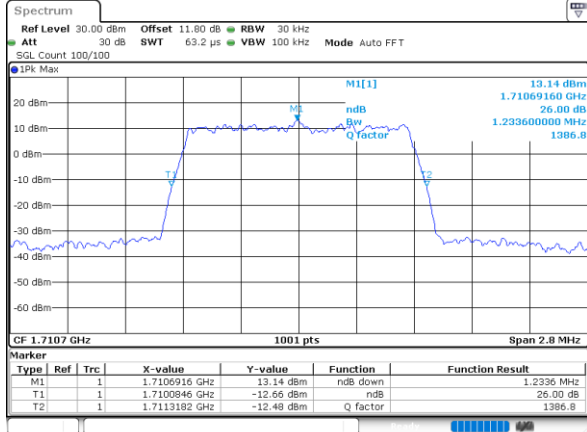

Middle Channel / 20MHz / 16QAM

Date: 8_AUG.2020 05:00:51

Highest Channel / 20MHz / QPSK

Date: 8_AUG.2020 05:02:48

Highest Channel / 20MHz / 16QAM

Date: 8_AUG.2020 05:03:00

LTE Band 66

Lowest Channel / 1.4MHz / 64QAM