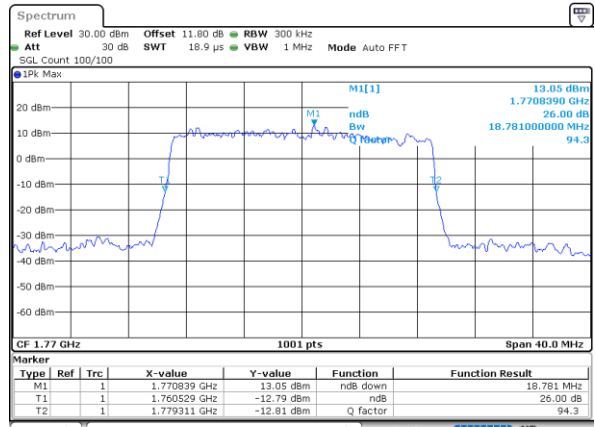

Middle Channel / 20MHz / 16QAM

Date: 8_AUG.2020 05:00:51

Highest Channel / 20MHz / QPSK

Date: 8_AUG.2020 05:02:48

Highest Channel / 20MHz / 16QAM

Date: 8_AUG.2020 05:03:00

LTE Band 66

Lowest Channel / 1.4MHz / 64QAM