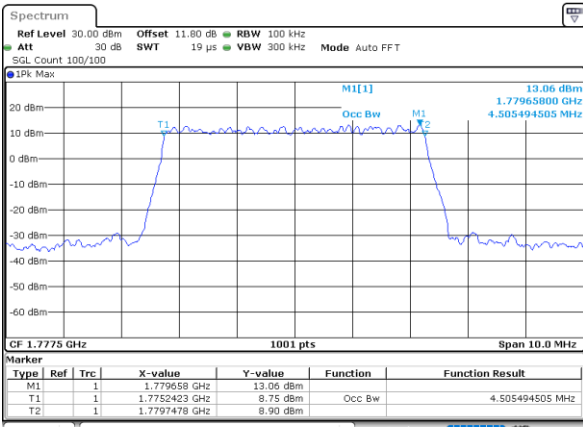

Highest Channel / 5MHz / QPSK

Date: 8_AUG.2020 04:18:59