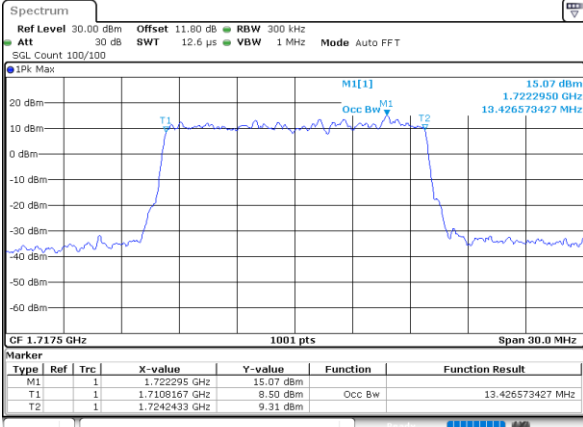

Highest Channel / 10MHz / QPSK

Date: 8.AUG.2020 04:33:27

Highest Channel / 10MHz / 16QAM

Date: 8.AUG.2020 04:33:39

LTE Band 66

Lowest Channel / 15MHz / QPSK

Date: 8_AUG.2020 04:39:38

Lowest Channel / 15MHz / 16QAM