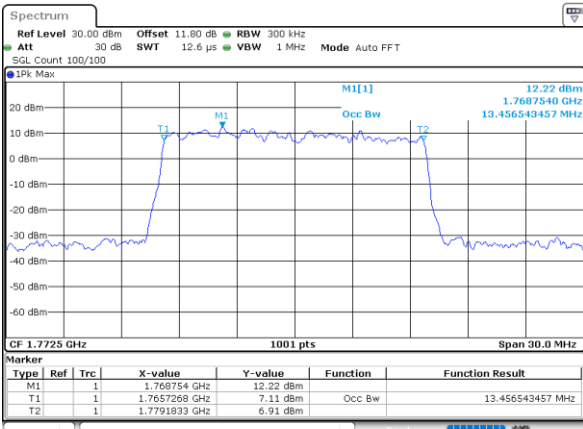

Date: 4,SEP,2020 02:15:26

Highest Channel / 3MHz / 64QAM

Date: 4,SEP,2020 02:14:47

LTE Band 66

Lowest Channel / 5MHz / 64QAM

Date: 4,SEP,2020 02:46:11

Lowest Channel / 10MHz / 64QAM

Date: 4,SEP,2020 02:52:03

Middle Channel / 5MHz / 64QAM

Date: 4,SEP,2020 02:48:35

Middle Channel / 10MHz / 64QAM

Date: 4,SEP,2020 02:54:27

Highest Channel / 5MHz / 64QAM

Date: 4,SEP,2020 02:49:39

Highest Channel / 10MHz / 64QAM

Date: 4,SEP,2020 02:55:32

LTE Band 66

Lowest Channel / 15MHz / 64QAM

Date: 4,SEP,2020 02:57:56

Lowest Channel / 20MHz / 64QAM

Date: 4,SEP,2020 03:03:49

Middle Channel / 15MHz / 64QAM

Date: 4,SEP,2020 03:00:20

Middle Channel / 20MHz / 64QAM

Date: 4,SEP,2020 03:06:13

Highest Channel / 15MHz / 64QAM

Date: 4,SEP,2020 03:01:24

Highest Channel / 20MHz / 64QAM

Date: 4,SEP,2020 03:07:17

Conducted Band Edge