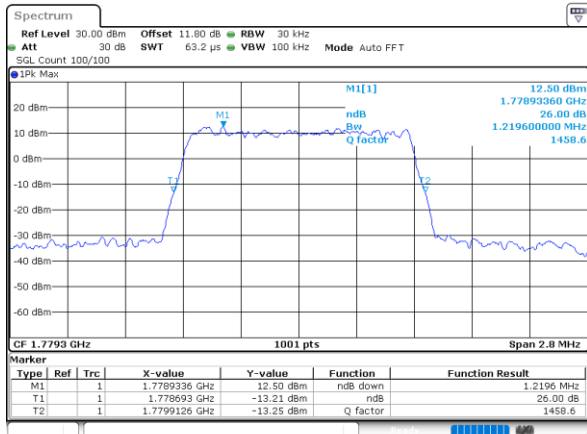

Middle Channel / 20MHz / 16QAM

Date: 8_AUG.2020 05:00:51

Highest Channel / 20MHz / QPSK

Date: 8_AUG.2020 05:02:48

Highest Channel / 20MHz / 16QAM

Date: 8_AUG.2020 05:03:00

LTE Band 66

Lowest Channel / 1.4MHz / 64QAM

Date: 4,SEP,2020 02:31:23

Lowest Channel / 3MHz / 64QAM

Date: 4,SEP,2020 02:40:30

Middle Channel / 20MHz / 64QAM

Date: 4,SEP,2020 02:34:33

Middle Channel / 3MHz / 64QAM

Date: 4,SEP,2020 02:42:54

Highest Channel / 20MHz / 64QAM

Date: 4,SEP,2020 02:35:38

Highest Channel / 3MHz / 64QAM

Date: 4,SEP,2020 02:43:58

LTE Band 66

Lowest Channel / 5MHz / 64QAM

Date: 4,SEP,2020 02:46:23

Lowest Channel / 10MHz / 64QAM

Date: 4,SEP,2020 02:52:15