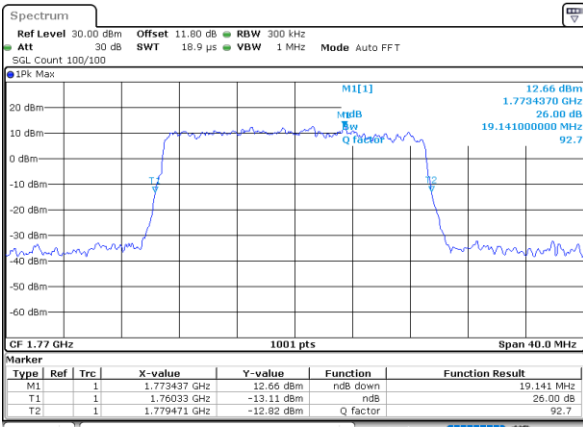

Date: 8_AUG.2020 04:48:32

LTE Band 66

Lowest Channel / 20MHz / QPSK

Date: 8_AUG.2020 04:54:29

Lowest Channel / 20MHz / 16QAM

Date: 8_AUG.2020 04:54:41

Middle Channel / 20MHz / QPSK

Date: 8_AUG.2020 05:00:39

Middle Channel / 20MHz / 16QAM

Date: 8_AUG.2020 05:00:51

Highest Channel / 20MHz / QPSK

Date: 8_AUG.2020 05:02:48

Highest Channel / 20MHz / 16QAM

Date: 8_AUG.2020 05:03:00

LTE Band 66

Lowest Channel / 1.4MHz / 64QAM