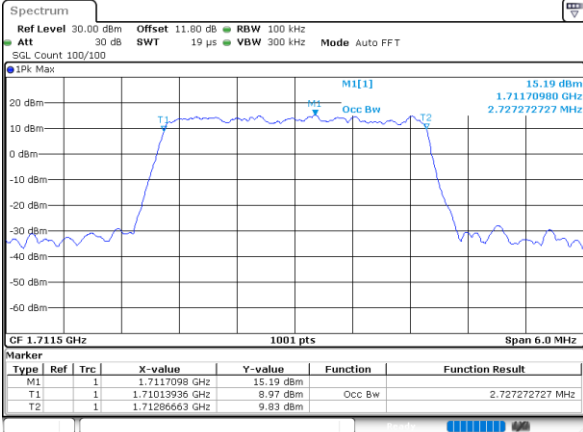

LTE Band 66

Lowest Channel / 1.4MHz / QPSK

Date: 8.AUG.2020 03:41:17

Lowest Channel / 1.4MHz / 16QAM

Date: 8.AUG.2020 03:41:29

Middle Channel / 1.4MHz / QPSK

Date: 8.AUG.2020 03:47:40

Middle Channel / 1.4MHz / 16QAM

Date: 8.AUG.2020 03:47:51

Highest Channel / 1.4MHz / QPSK

Date: 8.AUG.2020 03:49:49

Highest Channel / 1.4MHz / 16QAM

Date: 8.AUG.2020 03:50:01

LTE Band 66

Lowest Channel / 3MHz / QPSK

Date: 8_AUG.2020 03:56:11