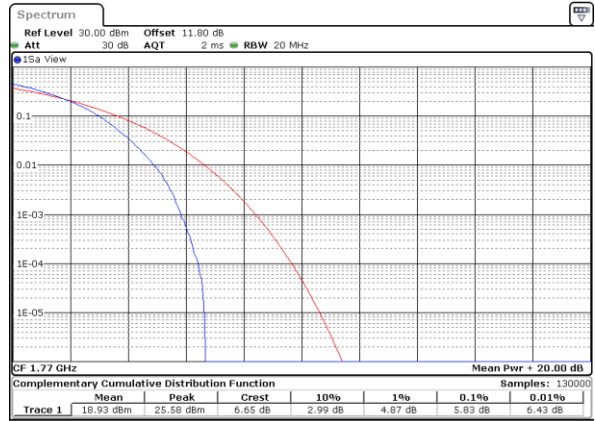

Date: 8.AUG.2020 05:13:28

Highest Channel / 1RB

Date: 8.AUG.2020 05:13:38

Highest Channel / Full RB

Date: 8.AUG.2020 05:13:48

LTE Band 66 / 20MHz / 16QAM

Lowest Channel / 1RB

Date: 8.AUG.2020 05:11:58

Lowest Channel / Full RB

Date: 8.AUG.2020 05:12:08

Middle Channel / 1RB

Date: 8.AUG.2020 05:12:18

Middle Channel / Full RB

Date: 8.AUG.2020 05:12:28

Highest Channel / 1RB

Date: 8.AUG.2020 05:12:38

Highest Channel / Full RB

Date: 8.AUG.2020 05:12:48

LTE Band 66 / 20MHz / 64QAM

Lowest Channel / 1RB

Date: 4.SEP.2020 03:10:00

Lowest Channel / Full RB

Date: 4.SEP.2020 03:10:12

Middle Channel / 1RB