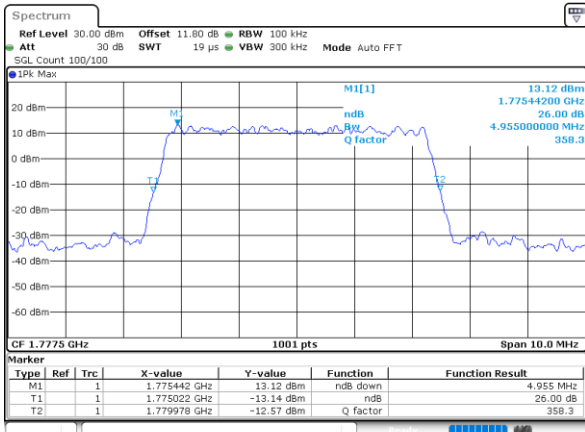

Highest Channel / 5MHz / QPSK

Date: 8,AUG,2020 04:19:23