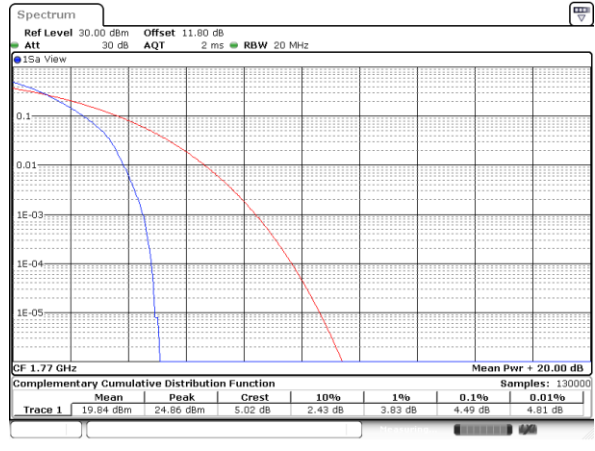

LTE Band 66 / 20MHz / QPSK

Lowest Channel / 1RB

Date: 8.AUG.2020 05:12:58

Lowest Channel / Full RB

Date: 8.AUG.2020 05:13:08

Middle Channel / 1RB

Date: 8.AUG.2020 05:13:18

Middle Channel / Full RB

Date: 8.AUG.2020 05:13:28

Highest Channel / 1RB

Date: 8.AUG.2020 05:13:38

Highest Channel / Full RB

Date: 8.AUG.2020 05:13:48

LTE Band 66 / 20MHz / 16QAM

Lowest Channel / 1RB

Date: 8.AUG.2020 05:11:58