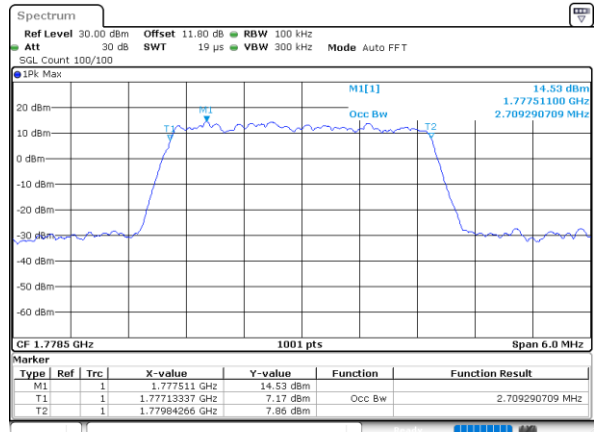

Date: 8.AUG.2020 03:47:51

Highest Channel / 1.4MHz / QPSK

Date: 8.AUG.2020 03:49:49

Highest Channel / 1.4MHz / 16QAM

Date: 8.AUG.2020 03:50:01

LTE Band 66

Lowest Channel / 3MHz / QPSK

Date: 8_AUG.2020 03:56:11

Lowest Channel / 3MHz / 16QAM

Date: 8_AUG.2020 03:56:22

Middle Channel / 3MHz / QPSK

Date: 8_AUG.2020 04:02:20

Middle Channel / 3MHz / 16QAM

Date: 8_AUG.2020 04:02:32

Highest Channel / 3MHz / QPSK

Date: 8_AUG.2020 04:04:31

Highest Channel / 3MHz / 16QAM

Date: 8_AUG.2020 04:04:42

LTE Band 66

Lowest Channel / 5MHz / QPSK

Date: 8_AUG.2020 04:10:40

Lowest Channel / 5MHz / 16QAM

Date: 8_AUG.2020 04:10:52

Middle Channel / 5MHz / QPSK