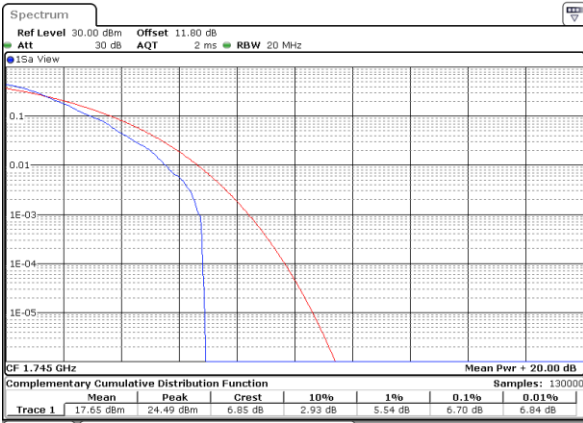

Highest Channel / Full RB

Date: 8.AUG.2020 05:12:48

LTE Band 66 / 20MHz / 64QAM

Lowest Channel / 1RB

Date: 4.SEP.2020 03:10:00

Lowest Channel / Full RB

Date: 4.SEP.2020 03:10:12

Middle Channel / 1RB

Date: 4.SEP.2020 03:10:22

Middle Channel / Full RB

Date: 4.SEP.2020 03:11:31

Highest Channel / 1RB

Date: 4.SEP.2020 03:10:43

Highest Channel / Full RB

Date: 4.SEP.2020 03:11:58

26dB Bandwidth

Mode	LTE Band 66 : 26dB BW(MHz)											
BW	1.4MHz		3MHz		5MHz		10MHz		15MHz		20MHz	
Mod.	QPSK	16QAM	QPSK	16QAM	QPSK	16QAM	QPSK	16QAM	QPSK	16QAM	QPSK	16QAM
Lowest CH	1.23	1.22	3.02	3.03	4.91	4.84	9.81	9.77	14.24	14.57	18.82	18.94
Middle CH	1.22	1.21	3.02	3.00	4.88	4.94	9.85	9.75	14.42	14.39	19.22	19.38
Highest CH	1.23	1.23	3.00	2.99	4.96	4.88	9.63	9.73	14.27	14.24	19.14	18.78
Mode	LTE Band 66 : 26dB BW(MHz)											
BW	1.4MHz		3MHz		5MHz		10MHz		15MHz		20MHz	
Mod.	64QAM		64QAM		64QAM		64QAM		64QAM		64QAM	
Lowest CH	1.23	-	3.03	-	4.89	-	9.87	-	14.54	-	18.98	-
Middle CH	1.23	-	3.01	-	4.92	-	9.91	-	14.48	-	19.06	-
Highest CH	1.22	-	3.05	-	4.84	-	9.83	-	14.30	-	18.62	-