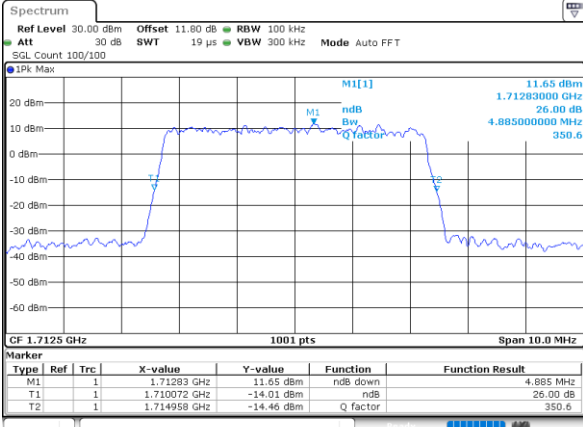

Date: 4,SEP,2020 02:35:38

Highest Channel / 3MHz / 64QAM

Date: 4,SEP,2020 02:43:58

LTE Band 66

Lowest Channel / 5MHz / 64QAM

Date: 4,SEP,2020 02:46:23

Lowest Channel / 10MHz / 64QAM

Date: 4,SEP,2020 02:52:15