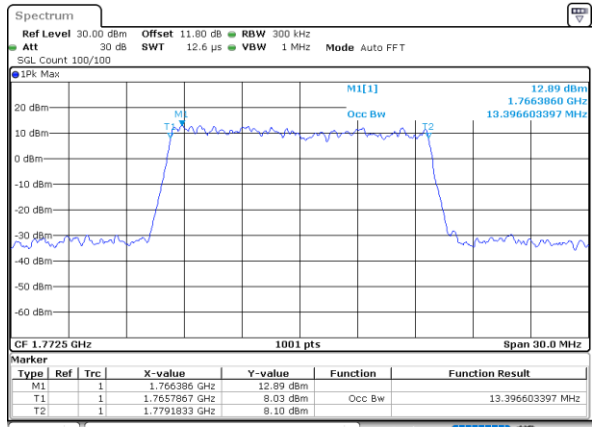

Highest Channel / 10MHz / QPSK

Date: 8.AUG.2020 04:33:27

Highest Channel / 10MHz / 16QAM

Date: 8.AUG.2020 04:33:39

LTE Band 66

Lowest Channel / 15MHz / QPSK

Date: 8_AUG.2020 04:39:38

Lowest Channel / 15MHz / 16QAM

Date: 8_AUG.2020 04:48:08

LTE Band 66

Lowest Channel / 20MHz / QPSK

Date: 8.AUG.2020 04:54:06

Lowest Channel / 20MHz / 16QAM

Date: 8.AUG.2020 04:54:17

Middle Channel / 20MHz / QPSK

Date: 8.AUG.2020 05:00:15