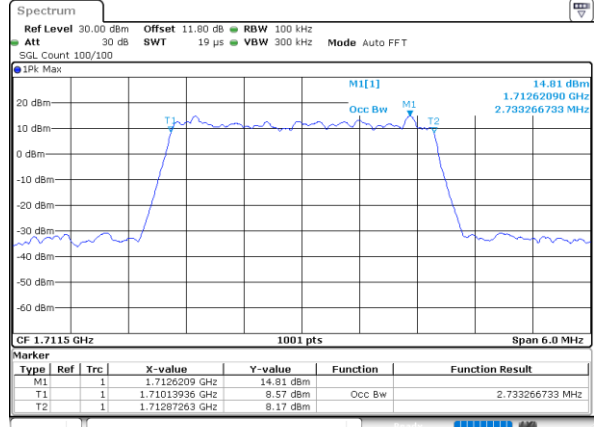

Date: 8_AUG.2020 04:48:08

LTE Band 66

Lowest Channel / 20MHz / QPSK

Date: 8.AUG.2020 04:54:06

Lowest Channel / 20MHz / 16QAM

Date: 8.AUG.2020 04:54:17

Middle Channel / 20MHz / QPSK

Date: 8.AUG.2020 05:00:15

Middle Channel / 20MHz / 16QAM

Date: 8.AUG.2020 05:00:27

Highest Channel / 20MHz / QPSK

Date: 8.AUG.2020 05:02:24

Highest Channel / 20MHz / 16QAM

Date: 8.AUG.2020 05:02:36

LTE Band 66

Lowest Channel / 1.4MHz / 64QAM

Date: 4,SEP,2020 02:13:11

Lowest Channel / 3MHz / 64QAM

Date: 4,SEP,2020 02:14:18

Middle Channel / 20MHz / 64QAM

Date: 4,SEP,2020 02:14:22

Middle Channel / 3MHz / 64QAM

Date: 4,SEP,2020 02:14:42

Highest Channel / 20MHz / 64QAM

Date: 4,SEP,2020 02:15:26

Highest Channel / 3MHz / 64QAM

Date: 4,SEP,2020 02:14:47

LTE Band 66

Lowest Channel / 5MHz / 64QAM

Date: 4,SEP,2020 02:46:11

Lowest Channel / 10MHz / 64QAM

Date: 4,SEP,2020 02:52:03