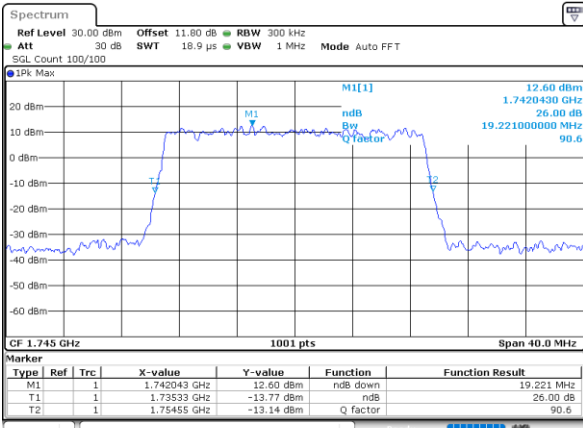

Date: 8_AUG.2020 04:48:32

LTE Band 66

Lowest Channel / 20MHz / QPSK

Date: 8_AUG.2020 04:54:29

Lowest Channel / 20MHz / 16QAM

Date: 8_AUG.2020 04:54:41

Middle Channel / 20MHz / QPSK

Date: 8_AUG.2020 05:00:39

Middle Channel / 20MHz / 16QAM

Date: 8_AUG.2020 05:00:51

Highest Channel / 20MHz / QPSK

Date: 8_AUG.2020 05:02:48

Highest Channel / 20MHz / 16QAM

Date: 8_AUG.2020 05:03:00

LTE Band 66

Lowest Channel / 1.4MHz / 64QAM