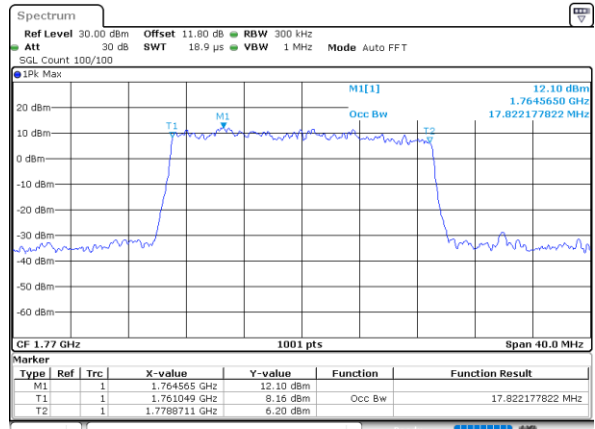

Date: 8_AUG.2020 04:48:08

LTE Band 66

Lowest Channel / 20MHz / QPSK

Date: 8.AUG.2020 04:54:06

Lowest Channel / 20MHz / 16QAM

Date: 8.AUG.2020 04:54:17

Middle Channel / 20MHz / QPSK

Date: 8.AUG.2020 05:00:15

Middle Channel / 20MHz / 16QAM

Date: 8.AUG.2020 05:00:27

Highest Channel / 20MHz / QPSK

Date: 8.AUG.2020 05:02:24

Highest Channel / 20MHz / 16QAM

Date: 8.AUG.2020 05:02:36

LTE Band 66

Lowest Channel / 1.4MHz / 64QAM

Date: 4,SEP,2020 02:13:11

Lowest Channel / 3MHz / 64QAM

Date: 4,SEP,2020 02:14:18

Middle Channel / 20MHz / 64QAM

Date: 4,SEP,2020 02:14:22

Middle Channel / 3MHz / 64QAM

Date: 4,SEP,2020 02:14:42

Highest Channel / 20MHz / 64QAM

Date: 4,SEP,2020 02:15:26

Highest Channel / 3MHz / 64QAM

Date: 4,SEP,2020 02:14:47

LTE Band 66

Lowest Channel / 5MHz / 64QAM

Date: 4,SEP,2020 02:46:11

Lowest Channel / 10MHz / 64QAM

Date: 4,SEP,2020 02:52:03