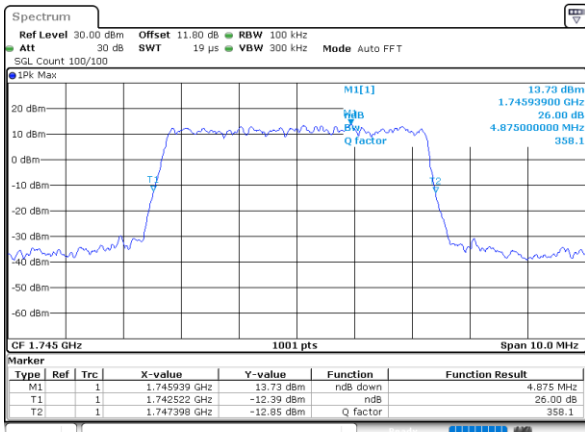

Highest Channel / 3MHz / 16QAM

Date: 8_AUG.2020 04:05:06

LTE Band 66

Lowest Channel / 5MHz / QPSK

Date: 8,AUG,2020 04:11:04

Lowest Channel / 5MHz / 16QAM

Date: 8,AUG,2020 04:11:16

Middle Channel / 5MHz / QPSK

Date: 8,AUG,2020 04:17:13

Middle Channel / 5MHz / 16QAM

Date: 8,AUG,2020 04:17:25

Highest Channel / 5MHz / QPSK

Date: 8,AUG,2020 04:19:23

Highest Channel / 5MHz / 16QAM

Date: 8,AUG,2020 04:19:34

LTE Band 66