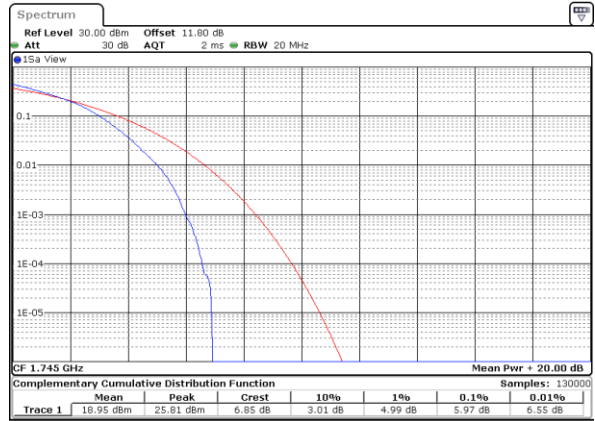

Date: 8.AUG.2020 05:13:28

Highest Channel / 1RB

Date: 8.AUG.2020 05:13:38

Highest Channel / Full RB

Date: 8.AUG.2020 05:13:48

LTE Band 66 / 20MHz / 16QAM

Lowest Channel / 1RB

Date: 8.AUG.2020 05:11:58

Lowest Channel / Full RB

Date: 8.AUG.2020 05:12:08

Middle Channel / 1RB

Date: 8.AUG.2020 05:12:18

Middle Channel / Full RB

Date: 8.AUG.2020 05:12:28

Highest Channel / 1RB

Date: 8.AUG.2020 05:12:38

Highest Channel / Full RB

Date: 8.AUG.2020 05:12:48

LTE Band 66 / 20MHz / 64QAM

Lowest Channel / 1RB

Date: 4.SEP.2020 03:10:00

Lowest Channel / Full RB

Date: 4.SEP.2020 03:10:12

Middle Channel / 1RB