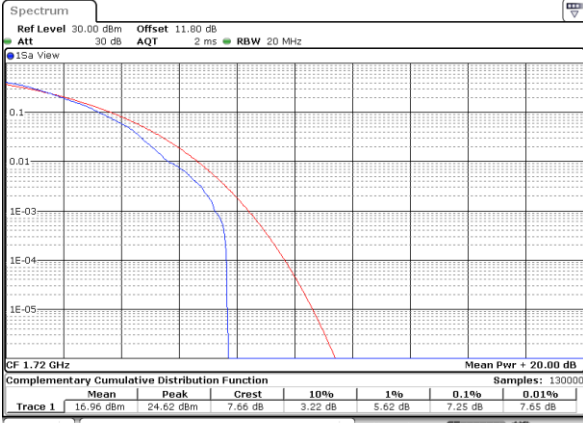

Lowest Channel / Full RB

Date: 8.AUG.2020 05:12:08

Middle Channel / 1RB

Date: 8.AUG.2020 05:12:18

Middle Channel / Full RB

Date: 8.AUG.2020 05:12:28

Highest Channel / 1RB

Date: 8.AUG.2020 05:12:38

Highest Channel / Full RB

Date: 8.AUG.2020 05:12:48

LTE Band 66 / 20MHz / 64QAM

Lowest Channel / 1RB

Date: 4.SEP.2020 03:10:00

Lowest Channel / Full RB

Date: 4.SEP.2020 03:10:12

Middle Channel / 1RB

Date: 4.SEP.2020 03:10:22

Middle Channel / Full RB

Date: 4.SEP.2020 03:11:31

Highest Channel / 1RB

Date: 4.SEP.2020 03:10:43

Highest Channel / Full RB

Date: 4.SEP.2020 03:11:58

26dB Bandwidth

Mode	LTE Band 66 : 26dB BW(MHz)											
BW	1.4MHz		3MHz		5MHz		10MHz		15MHz		20MHz	
Mod.	QPSK	16QAM	QPSK	16QAM	QPSK	16QAM	QPSK	16QAM	QPSK	16QAM	QPSK	16QAM
Lowest CH	1.23	1.22	3.02	3.03	4.91	4.84	9.81	9.77	14.24	14.57	18.82	18.94
Middle CH	1.22	1.21	3.02	3.00	4.88	4.94	9.85	9.75	14.42	14.39	19.22	19.38
Highest CH	1.23	1.23	3.00	2.99	4.96	4.88	9.63	9.73	14.27	14.24	19.14	18.78
Mode	LTE Band 66 : 26dB BW(MHz)											
BW	1.4MHz		3MHz		5MHz		10MHz		15MHz		20MHz	
Mod.	64QAM		64QAM		64QAM		64QAM		64QAM		64QAM	
Lowest CH	1.23	-	3.03	-	4.89	-	9.87	-	14.54	-	18.98	-
Middle CH	1.23	-	3.01	-	4.92	-	9.91	-	14.48	-	19.06	-
Highest CH	1.22	-	3.05	-	4.84	-	9.83	-	14.30	-	18.62	-