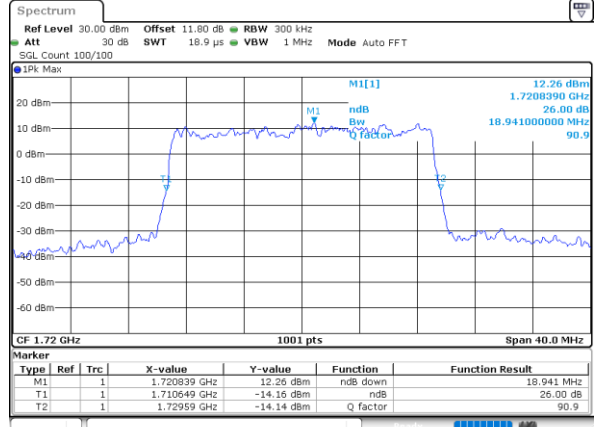

Date: 8_AUG.2020 04:48:32

LTE Band 66

Lowest Channel / 20MHz / QPSK

Date: 8_AUG.2020 04:54:29

Lowest Channel / 20MHz / 16QAM

Date: 8_AUG.2020 04:54:41

Middle Channel / 20MHz / QPSK

Date: 8_AUG.2020 05:00:39

Middle Channel / 20MHz / 16QAM

Date: 8_AUG.2020 05:00:51

Highest Channel / 20MHz / QPSK

Date: 8_AUG.2020 05:02:48

Highest Channel / 20MHz / 16QAM

Date: 8_AUG.2020 05:03:00

LTE Band 66

Lowest Channel / 1.4MHz / 64QAM