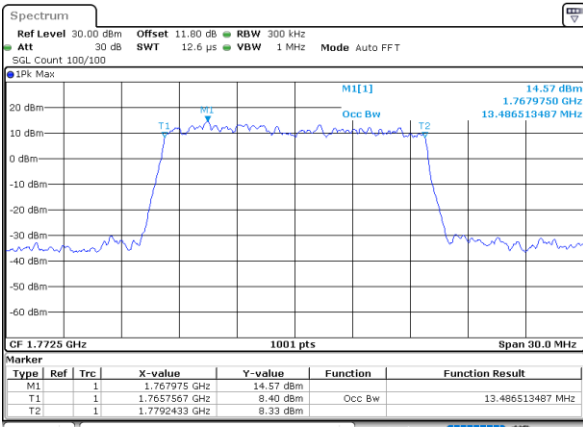

Highest Channel / 15MHz / QPSK

Date: 8_AUG.2020 04:47:56