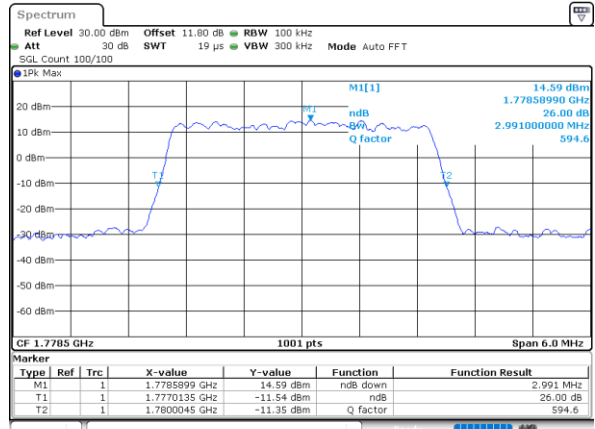

Date: 8_AUG.2020 03:48:15

Highest Channel / 1.4MHz / QPSK

Date: 8_AUG.2020 03:50:13

Highest Channel / 1.4MHz / 16QAM

Date: 8_AUG.2020 03:50:25

LTE Band 66

Lowest Channel / 3MHz / QPSK

Date: 8_AUG.2020 03:56:34

Highest Channel / 3MHz / 16QAM

Date: 8_AUG.2020 04:05:06

LTE Band 66

Lowest Channel / 5MHz / QPSK

Date: 8,AUG,2020 04:11:04

Lowest Channel / 5MHz / 16QAM

Date: 8,AUG,2020 04:11:16

Middle Channel / 5MHz / QPSK