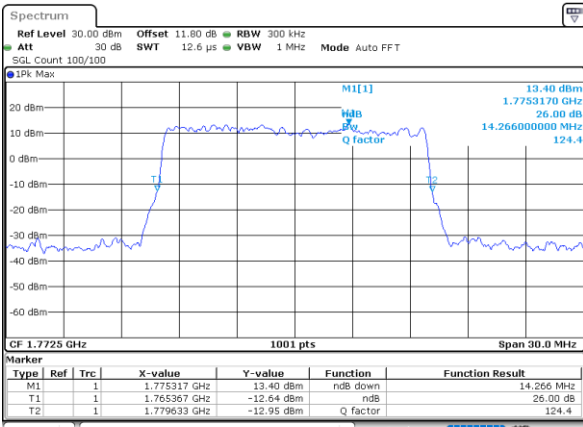

Highest Channel / 15MHz / QPSK

Date: 8_AUG.2020 04:48:20