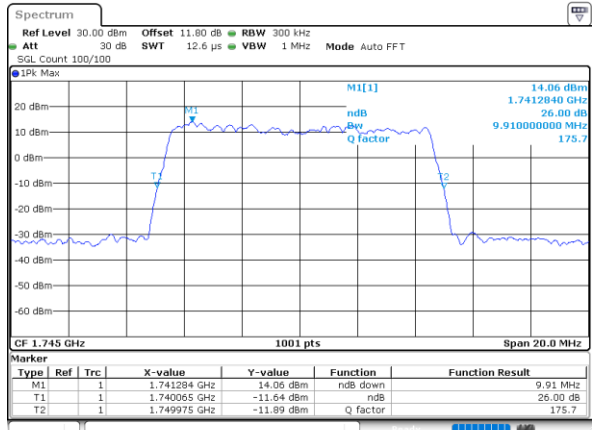

Middle Channel / 10MHz / 64QAM

Date: 4,SEP,2020 02:54:39