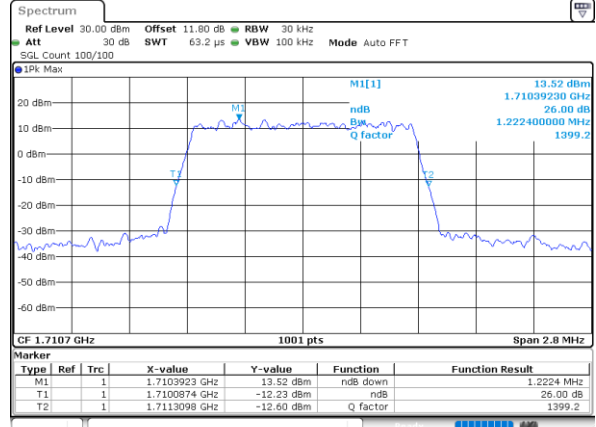

Date: 4.SEP.2020 03:10:22

Middle Channel / Full RB

Date: 4.SEP.2020 03:11:31

Highest Channel / 1RB

Date: 4.SEP.2020 03:10:43

Highest Channel / Full RB

Date: 4.SEP.2020 03:11:58

26dB Bandwidth

Mode	LTE Band 66 : 26dB BW(MHz)											
BW	1.4MHz		3MHz		5MHz		10MHz		15MHz		20MHz	
Mod.	QPSK	16QAM	QPSK	16QAM	QPSK	16QAM	QPSK	16QAM	QPSK	16QAM	QPSK	16QAM
Lowest CH	1.23	1.22	3.02	3.03	4.91	4.84	9.81	9.77	14.24	14.57	18.82	18.94
Middle CH	1.22	1.21	3.02	3.00	4.88	4.94	9.85	9.75	14.42	14.39	19.22	19.38
Highest CH	1.23	1.23	3.00	2.99	4.96	4.88	9.63	9.73	14.27	14.24	19.14	18.78
Mode	LTE Band 66 : 26dB BW(MHz)											
BW	1.4MHz		3MHz		5MHz		10MHz		15MHz		20MHz	
Mod.	64QAM		64QAM		64QAM		64QAM		64QAM		64QAM	
Lowest CH	1.23	-	3.03	-	4.89	-	9.87	-	14.54	-	18.98	-
Middle CH	1.23	-	3.01	-	4.92	-	9.91	-	14.48	-	19.06	-
Highest CH	1.22	-	3.05	-	4.84	-	9.83	-	14.30	-	18.62	-

LTE Band 66

Lowest Channel / 1.4MHz / QPSK

Date: 8_AUG.2020 03:41:41

Lowest Channel / 1.4MHz / 16QAM

Date: 8_AUG.2020 03:41:53

Middle Channel / 1.4MHz / QPSK

Date: 8_AUG.2020 03:48:03

Middle Channel / 1.4MHz / 16QAM