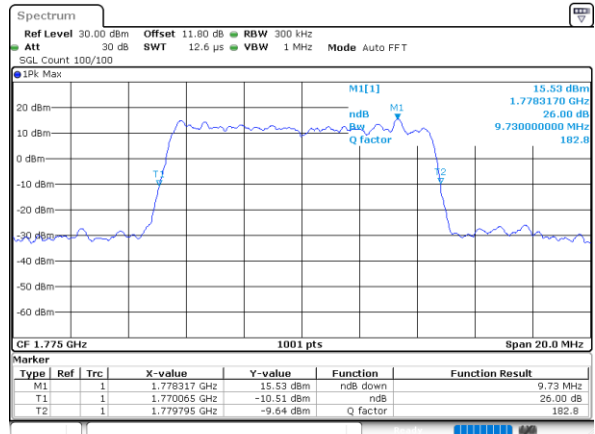

Highest Channel / 10MHz / QPSK

Date: 8_AUG.2020 04:33:51

Highest Channel / 10MHz / 16QAM

Date: 8_AUG.2020 04:34:03

LTE Band 66

Lowest Channel / 15MHz / QPSK

Date: 8_AUG.2020 04:40:02

Lowest Channel / 15MHz / 16QAM