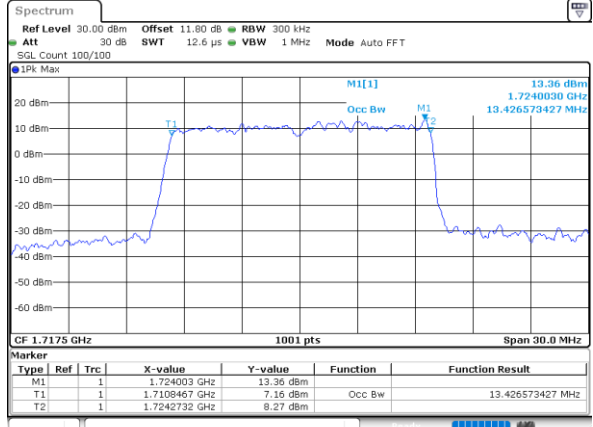

Highest Channel / 10MHz / QPSK

Date: 8.AUG.2020 04:33:27

Highest Channel / 10MHz / 16QAM

Date: 8.AUG.2020 04:33:39

LTE Band 66

Lowest Channel / 15MHz / QPSK

Date: 8_AUG.2020 04:39:38

Lowest Channel / 15MHz / 16QAM