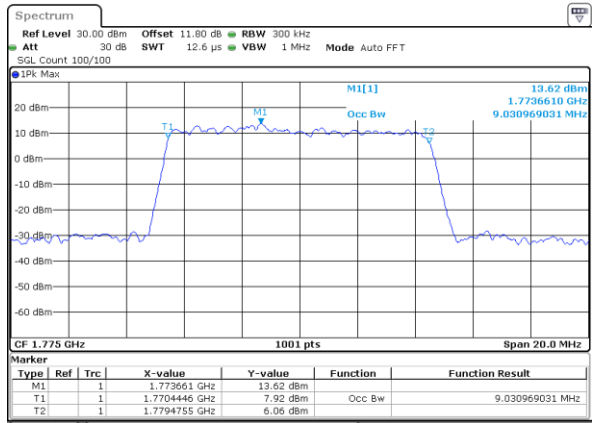

Date: 4,SEP,2020 02:15:26

Highest Channel / 3MHz / 64QAM

Date: 4,SEP,2020 02:14:47

LTE Band 66

Lowest Channel / 5MHz / 64QAM

Date: 4,SEP,2020 02:46:11

Lowest Channel / 10MHz / 64QAM

Date: 4,SEP,2020 02:52:03

Middle Channel / 5MHz / 64QAM

Date: 4,SEP,2020 02:48:35

Middle Channel / 10MHz / 64QAM

Date: 4,SEP,2020 02:54:27

Highest Channel / 5MHz / 64QAM

Date: 4,SEP,2020 02:49:39

Highest Channel / 10MHz / 64QAM

Date: 4,SEP,2020 02:55:32

LTE Band 66

Lowest Channel / 15MHz / 64QAM

Date: 4,SEP,2020 02:57:56

Lowest Channel / 20MHz / 64QAM

Date: 4,SEP,2020 03:03:49

Middle Channel / 15MHz / 64QAM

Date: 4,SEP,2020 03:00:20

Middle Channel / 20MHz / 64QAM