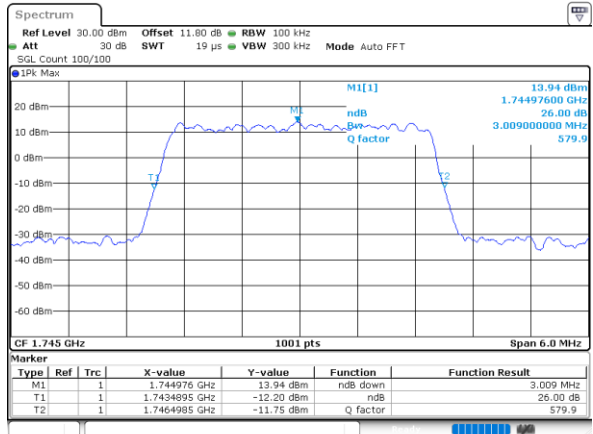

Middle Channel / 20MHz / 16QAM

Date: 8_AUG.2020 05:00:51

Highest Channel / 20MHz / QPSK

Date: 8_AUG.2020 05:02:48

Highest Channel / 20MHz / 16QAM

Date: 8_AUG.2020 05:03:00

LTE Band 66

Lowest Channel / 1.4MHz / 64QAM

Date: 4,SEP,2020 02:31:23

Lowest Channel / 3MHz / 64QAM

Date: 4,SEP,2020 02:40:30

Middle Channel / 20MHz / 64QAM

Date: 4,SEP,2020 02:34:33

Middle Channel / 3MHz / 64QAM

Date: 4,SEP,2020 02:42:54

Highest Channel / 20MHz / 64QAM

Date: 4,SEP,2020 02:35:38

Highest Channel / 3MHz / 64QAM

Date: 4,SEP,2020 02:43:58

LTE Band 66

Lowest Channel / 5MHz / 64QAM

Date: 4,SEP,2020 02:46:23

Lowest Channel / 10MHz / 64QAM

Date: 4,SEP,2020 02:52:15