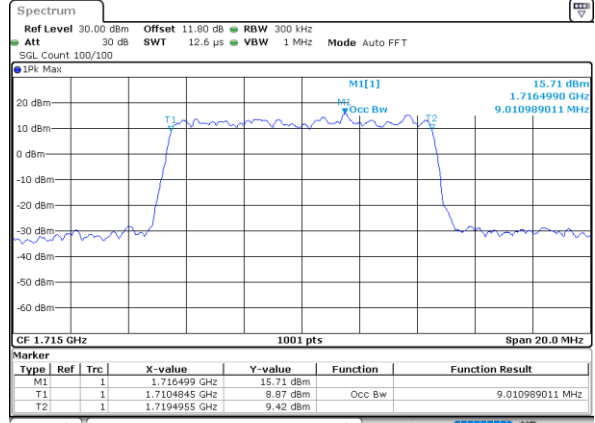

Lowest Channel / 10MHz / 16QAM

Date: 8.AUG.2020 04:25:20