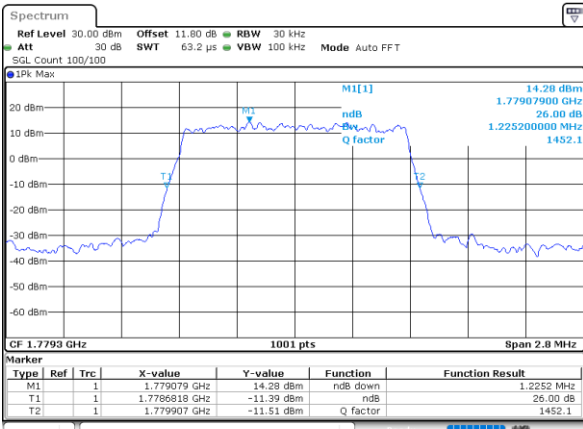

Mode	LTE Band 66 : 26dB BW(MHz)											
BW	1.4MHz		3MHz		5MHz		10MHz		15MHz		20MHz	
Mod.	QPSK	16QAM	QPSK	16QAM	QPSK	16QAM	QPSK	16QAM	QPSK	16QAM	QPSK	16QAM
Lowest CH	1.23	1.22	3.02	3.03	4.91	4.84	9.81	9.77	14.24	14.57	18.82	18.94
Middle CH	1.22	1.21	3.02	3.00	4.88	4.94	9.85	9.75	14.42	14.39	19.22	19.38
Highest CH	1.23	1.23	3.00	2.99	4.96	4.88	9.63	9.73	14.27	14.24	19.14	18.78
Mode	LTE Band 66 : 26dB BW(MHz)											
BW	1.4MHz		3MHz		5MHz		10MHz		15MHz		20MHz	
Mod.	64QAM		64QAM		64QAM		64QAM		64QAM		64QAM	
Lowest CH	1.23	-	3.03	-	4.89	-	9.87	-	14.54	-	18.98	-
Middle CH	1.23	-	3.01	-	4.92	-	9.91	-	14.48	-	19.06	-
Highest CH	1.22	-	3.05	-	4.84	-	9.83	-	14.30	-	18.62	-

LTE Band 66

Lowest Channel / 1.4MHz / QPSK

Date: 8_AUG.2020 03:41:41

Lowest Channel / 1.4MHz / 16QAM

Date: 8_AUG.2020 03:41:53

Middle Channel / 1.4MHz / QPSK

Date: 8_AUG.2020 03:48:03

Middle Channel / 1.4MHz / 16QAM

Date: 8_AUG.2020 03:48:15

Highest Channel / 1.4MHz / QPSK

Date: 8_AUG.2020 03:50:13

Highest Channel / 1.4MHz / 16QAM

Date: 8_AUG.2020 03:50:25

LTE Band 66

Lowest Channel / 3MHz / QPSK

Date: 8_AUG.2020 03:56:34