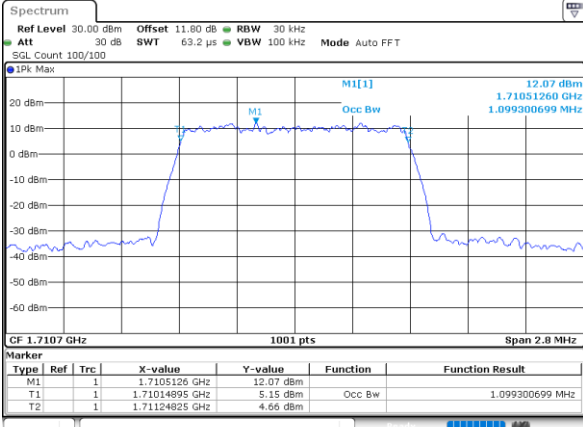

Date: 8_AUG.2020 04:48:08

LTE Band 66

Lowest Channel / 20MHz / QPSK

Date: 8.AUG.2020 04:54:06

Lowest Channel / 20MHz / 16QAM

Date: 8.AUG.2020 04:54:17

Middle Channel / 20MHz / QPSK

Date: 8.AUG.2020 05:00:15

Middle Channel / 20MHz / 16QAM

Date: 8.AUG.2020 05:00:27

Highest Channel / 20MHz / QPSK

Date: 8.AUG.2020 05:02:24

Highest Channel / 20MHz / 16QAM

Date: 8.AUG.2020 05:02:36

LTE Band 66

Lowest Channel / 1.4MHz / 64QAM

Date: 4,SEP,2020 02:13:11

Lowest Channel / 3MHz / 64QAM

Date: 4,SEP,2020 02:14:18

Middle Channel / 20MHz / 64QAM

Date: 4,SEP,2020 02:14:22

Middle Channel / 3MHz / 64QAM

Date: 4,SEP,2020 02:14:42

Highest Channel / 20MHz / 64QAM

Date: 4,SEP,2020 02:15:26

Highest Channel / 3MHz / 64QAM

Date: 4,SEP,2020 02:14:47

LTE Band 66

Lowest Channel / 5MHz / 64QAM

Date: 4,SEP,2020 02:46:11

Lowest Channel / 10MHz / 64QAM

Date: 4,SEP,2020 02:52:03