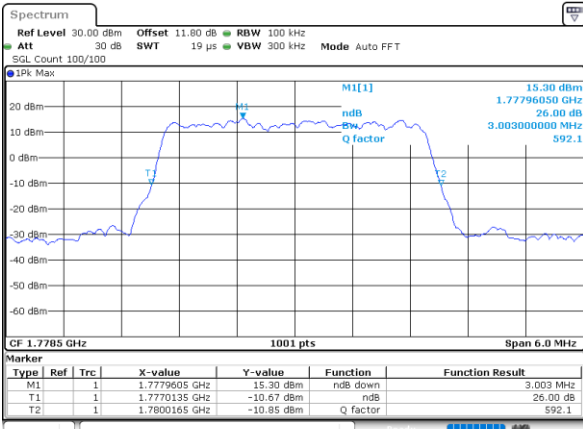

Highest Channel / 3MHz / QPSK

Date: 8_AUG.2020 04:04:54