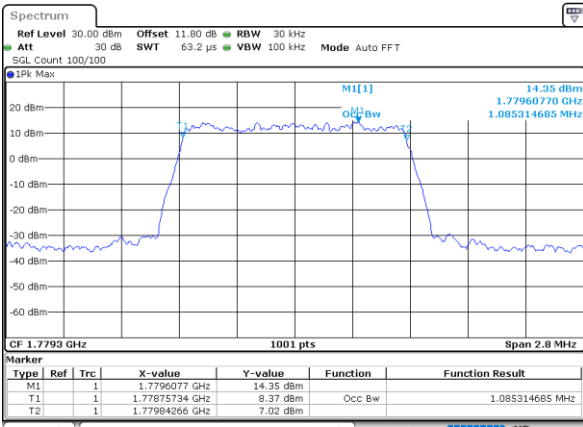

Date: 4,SEP,2020 03:06:25

Highest Channel / 15MHz / 64QAM

Date: 4,SEP,2020 03:01:36

Highest Channel / 20MHz / 64QAM

Date: 4,SEP,2020 03:07:29

Occupied Bandwidth

Mode	LTE Band 66 : 99%OBW(MHz)											
BW	1.4MHz		3MHz		5MHz		10MHz		15MHz		20MHz	
Mod.	QPSK	16QAM	QPSK	16QAM	QPSK	16QAM	QPSK	16QAM	QPSK	16QAM	QPSK	16QAM
Lowest CH	1.09	1.09	2.73	2.72	4.49	4.52	9.05	9.01	13.43	13.43	17.90	17.90
Middle CH	1.09	1.09	2.70	2.70	4.50	4.50	9.05	9.07	13.43	13.49	17.90	17.94
Highest CH	1.09	1.09	2.72	2.71	4.51	4.49	9.01	8.99	13.49	13.40	17.74	17.82
Mode	LTE Band 66 : 99%OBW(MHz)											
BW	1.4MHz		3MHz		5MHz		10MHz		15MHz		20MHz	
Mod.	64QAM		64QAM		64QAM		64QAM		64QAM		64QAM	
Lowest CH	1.10	-	2.73	-	4.49	-	9.01	-	13.43	-	17.94	-
Middle CH	1.09	-	2.71	-	4.49	-	9.03	-	13.40	-	17.90	-
Highest CH	1.09	-	2.72	-	4.53	-	9.03	-	13.46	-	17.82	-

LTE Band 66

Lowest Channel / 1.4MHz / QPSK

Date: 8.AUG.2020 03:41:17

Lowest Channel / 1.4MHz / 16QAM

Date: 8.AUG.2020 03:41:29

Middle Channel / 1.4MHz / QPSK

Date: 8.AUG.2020 03:47:40

Middle Channel / 1.4MHz / 16QAM

Date: 8.AUG.2020 03:47:51

Highest Channel / 1.4MHz / QPSK

Date: 8.AUG.2020 03:49:49

Highest Channel / 1.4MHz / 16QAM

Date: 8.AUG.2020 03:50:01

LTE Band 66

Lowest Channel / 3MHz / QPSK

Date: 8_AUG.2020 03:56:11