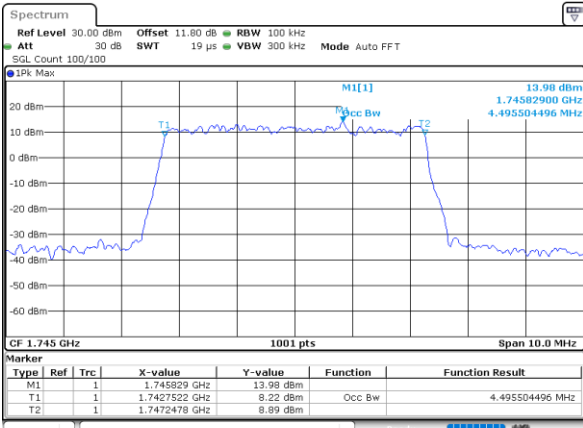

Highest Channel / 3MHz / 16QAM

Date: 8_AUG.2020 04:04:42

LTE Band 66

Lowest Channel / 5MHz / QPSK

Date: 8_AUG.2020 04:10:40

Lowest Channel / 5MHz / 16QAM

Date: 8_AUG.2020 04:10:52

Middle Channel / 5MHz / QPSK

Date: 8_AUG.2020 04:16:50

Middle Channel / 5MHz / 16QAM

Date: 8_AUG.2020 04:17:01

Highest Channel / 5MHz / QPSK

Date: 8_AUG.2020 04:18:59

Highest Channel / 5MHz / 16QAM

Date: 8_AUG.2020 04:19:11

LTE Band 66