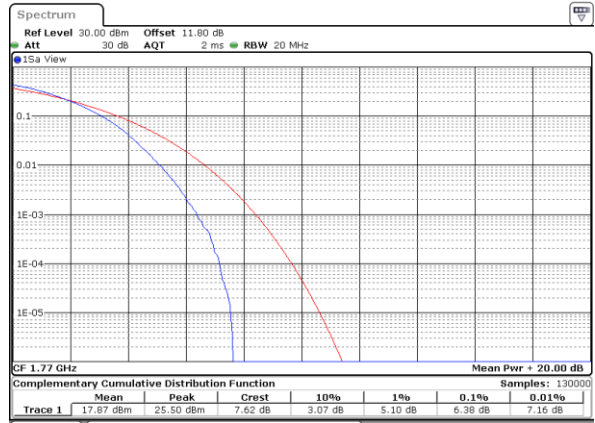

Highest Channel / Full RB

Date: 8.AUG.2020 05:12:48

LTE Band 66 / 20MHz / 64QAM

Lowest Channel / 1RB

Date: 4.SEP.2020 03:10:00

Lowest Channel / Full RB

Date: 4.SEP.2020 03:10:12

Middle Channel / 1RB

Date: 4.SEP.2020 03:10:22

Middle Channel / Full RB

Date: 4.SEP.2020 03:11:31

Highest Channel / 1RB

Date: 4.SEP.2020 03:10:43

Highest Channel / Full RB

Date: 4.SEP.2020 03:11:58

26dB Bandwidth

Mode	LTE Band 66 : 26dB BW(MHz)											
BW	1.4MHz		3MHz		5MHz		10MHz		15MHz		20MHz	
Mod.	QPSK	16QAM	QPSK	16QAM	QPSK	16QAM	QPSK	16QAM	QPSK	16QAM	QPSK	16QAM
Lowest CH	1.23	1.22	3.02	3.03	4.91	4.84	9.81	9.77	14.24	14.57	18.82	18.94
Middle CH	1.22	1.21	3.02	3.00	4.88	4.94	9.85	9.75	14.42	14.39	19.22	19.38
Highest CH	1.23	1.23	3.00	2.99	4.96	4.88	9.63	9.73	14.27	14.24	19.14	18.78
Mode	LTE Band 66 : 26dB BW(MHz)											
BW	1.4MHz		3MHz		5MHz		10MHz		15MHz		20MHz	
Mod.	64QAM		64QAM		64QAM		64QAM		64QAM		64QAM	
Lowest CH	1.23	-	3.03	-	4.89	-	9.87	-	14.54	-	18.98	-
Middle CH	1.23	-	3.01	-	4.92	-	9.91	-	14.48	-	19.06	-
Highest CH	1.22	-	3.05	-	4.84	-	9.83	-	14.30	-	18.62	-