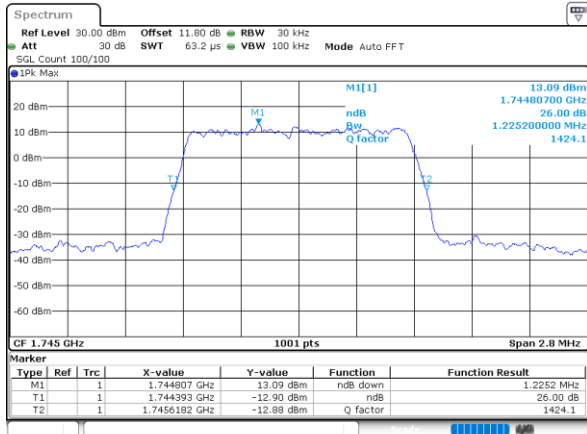

Middle Channel / 20MHz / 64QAM

Date: 4,SEP,2020 02:34:33