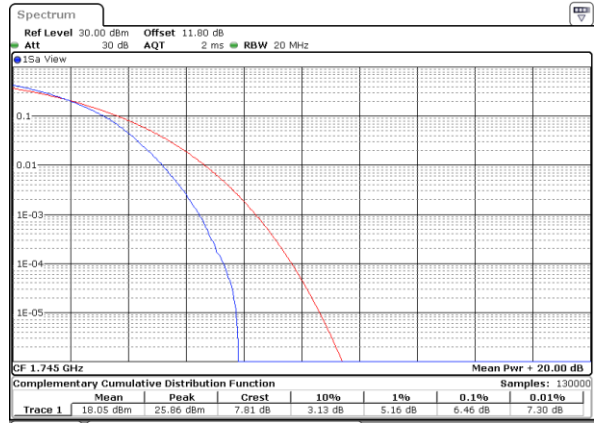

Highest Channel / Full RB

Date: 8.AUG.2020 05:12:48

LTE Band 66 / 20MHz / 64QAM

Lowest Channel / 1RB

Date: 4.SEP.2020 03:10:00

Lowest Channel / Full RB

Date: 4.SEP.2020 03:10:12

Middle Channel / 1RB

Date: 4.SEP.2020 03:10:22

Middle Channel / Full RB

Date: 4.SEP.2020 03:11:31

Highest Channel / 1RB

Date: 4.SEP.2020 03:10:43

Highest Channel / Full RB

Date: 4.SEP.2020 03:11:58

26dB Bandwidth

Mode	LTE Band 66 : 26dB BW(MHz)											
BW	1.4MHz		3MHz		5MHz		10MHz		15MHz		20MHz	
Mod.	QPSK	16QAM	QPSK	16QAM	QPSK	16QAM	QPSK	16QAM	QPSK	16QAM	QPSK	16QAM
Lowest CH	1.23	1.22	3.02	3.03	4.91	4.84	9.81	9.77	14.24	14.57	18.82	18.94
Middle CH	1.22	1.21	3.02	3.00	4.88	4.94	9.85	9.75	14.42	14.39	19.22	19.38
Highest CH	1.23	1.23	3.00	2.99	4.96	4.88	9.63	9.73	14.27	14.24	19.14	18.78
Mode	LTE Band 66 : 26dB BW(MHz)											
BW	1.4MHz		3MHz		5MHz		10MHz		15MHz		20MHz	
Mod.	64QAM		64QAM		64QAM		64QAM		64QAM		64QAM	
Lowest CH	1.23	-	3.03	-	4.89	-	9.87	-	14.54	-	18.98	-
Middle CH	1.23	-	3.01	-	4.92	-	9.91	-	14.48	-	19.06	-
Highest CH	1.22	-	3.05	-	4.84	-	9.83	-	14.30	-	18.62	-