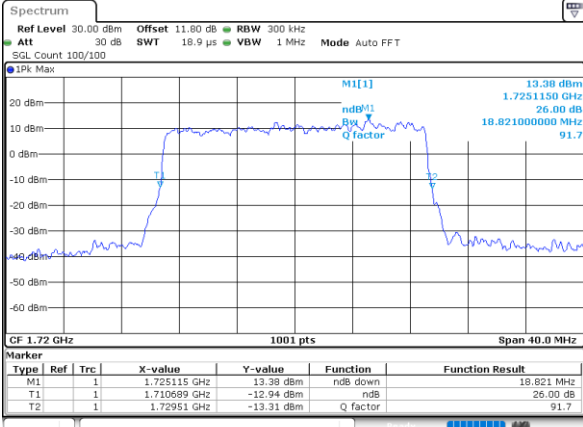

Highest Channel / 10MHz / QPSK

Date: 8_AUG.2020 04:33:51

Highest Channel / 10MHz / 16QAM

Date: 8_AUG.2020 04:34:03

LTE Band 66

Lowest Channel / 15MHz / QPSK

Date: 8_AUG.2020 04:40:02

Lowest Channel / 15MHz / 16QAM

Date: 8_AUG.2020 04:40:14

Middle Channel / 15MHz / QPSK

Date: 8_AUG.2020 04:46:11

Middle Channel / 15MHz / 16QAM

Date: 8_AUG.2020 04:46:23

Highest Channel / 15MHz / QPSK

Date: 8_AUG.2020 04:48:20

Highest Channel / 15MHz / 16QAM

Date: 8_AUG.2020 04:48:32

LTE Band 66

Lowest Channel / 20MHz / QPSK

Date: 8_AUG.2020 04:54:29

Lowest Channel / 20MHz / 16QAM

Date: 8_AUG.2020 04:54:41

Middle Channel / 20MHz / QPSK

Date: 8_AUG.2020 05:00:39