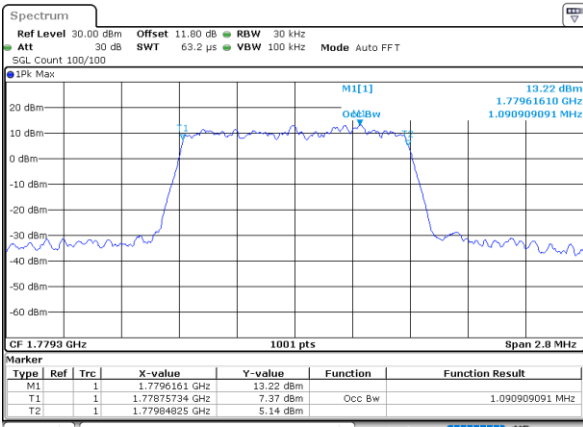

Middle Channel / 20MHz / 16QAM

Date: 8.AUG.2020 05:00:27

Highest Channel / 20MHz / QPSK

Date: 8.AUG.2020 05:02:24

Highest Channel / 20MHz / 16QAM

Date: 8.AUG.2020 05:02:36

LTE Band 66

Lowest Channel / 1.4MHz / 64QAM

Date: 4,SEP,2020 02:13:11

Lowest Channel / 3MHz / 64QAM

Date: 4,SEP,2020 02:14:18

Middle Channel / 20MHz / 64QAM

Date: 4,SEP,2020 02:14:22

Middle Channel / 3MHz / 64QAM

Date: 4,SEP,2020 02:14:42

Highest Channel / 20MHz / 64QAM

Date: 4,SEP,2020 02:15:26

Highest Channel / 3MHz / 64QAM

Date: 4,SEP,2020 02:14:47

LTE Band 66

Lowest Channel / 5MHz / 64QAM

Date: 4,SEP,2020 02:46:11

Lowest Channel / 10MHz / 64QAM

Date: 4,SEP,2020 02:52:03