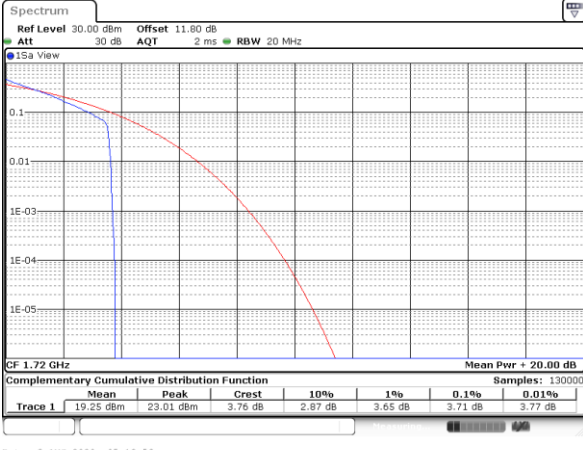

LTE Band 66 / 20MHz / QPSK

Lowest Channel / 1RB

Date: 8.AUG.2020 05:12:58

Lowest Channel / Full RB

Date: 8.AUG.2020 05:13:08

Middle Channel / 1RB

Date: 8.AUG.2020 05:13:18

Middle Channel / Full RB

Date: 8.AUG.2020 05:13:28

Highest Channel / 1RB

Date: 8.AUG.2020 05:13:38

Highest Channel / Full RB

Date: 8.AUG.2020 05:13:48

LTE Band 66 / 20MHz / 16QAM

Lowest Channel / 1RB

Date: 8.AUG.2020 05:11:58