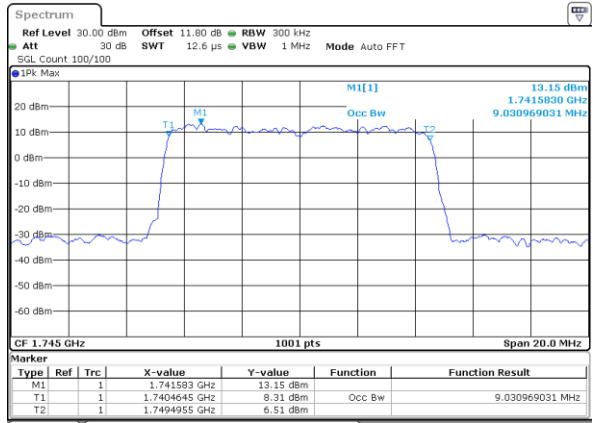

Date: 4,SEP,2020 02:13:11

Lowest Channel / 3MHz / 64QAM

Date: 4,SEP,2020 02:14:18

Middle Channel / 20MHz / 64QAM

Date: 4,SEP,2020 02:14:22

Middle Channel / 3MHz / 64QAM

Date: 4,SEP,2020 02:14:42

Highest Channel / 20MHz / 64QAM

Date: 4,SEP,2020 02:15:26

Highest Channel / 3MHz / 64QAM

Date: 4,SEP,2020 02:14:47

LTE Band 66

Lowest Channel / 5MHz / 64QAM

Date: 4,SEP,2020 02:46:11

Lowest Channel / 10MHz / 64QAM

Date: 4,SEP,2020 02:52:03

Middle Channel / 5MHz / 64QAM

Date: 4,SEP,2020 02:48:35

Middle Channel / 10MHz / 64QAM

Date: 4,SEP,2020 02:54:27

Highest Channel / 5MHz / 64QAM

Date: 4,SEP,2020 02:49:39

Highest Channel / 10MHz / 64QAM

Date: 4,SEP,2020 02:55:32