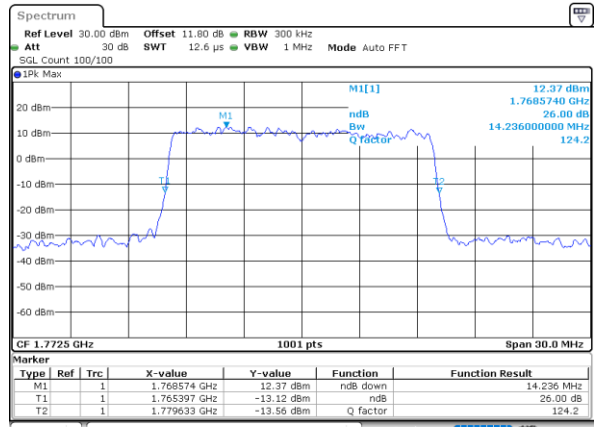

Highest Channel / 10MHz / QPSK

Date: 8_AUG.2020 04:33:51

Highest Channel / 10MHz / 16QAM

Date: 8_AUG.2020 04:34:03

LTE Band 66

Lowest Channel / 15MHz / QPSK

Date: 8_AUG.2020 04:40:02

Lowest Channel / 15MHz / 16QAM

Date: 8_AUG.2020 04:48:32

LTE Band 66

Lowest Channel / 20MHz / QPSK

Date: 8_AUG.2020 04:54:29

Lowest Channel / 20MHz / 16QAM

Date: 8_AUG.2020 04:54:41

Middle Channel / 20MHz / QPSK

Date: 8_AUG.2020 05:00:39