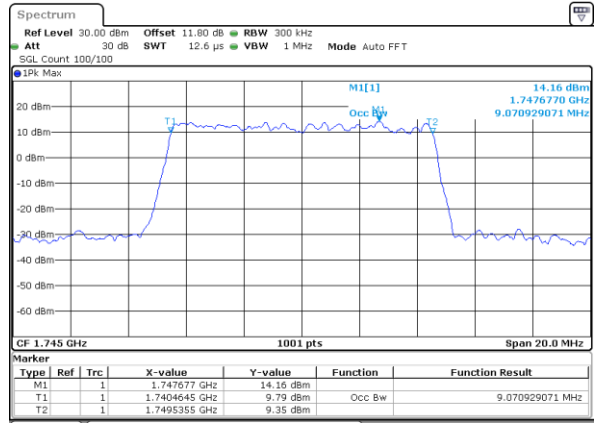

Date: 8_AUG.2020 04:16:50

Middle Channel / 5MHz / 16QAM

Date: 8_AUG.2020 04:17:01

Highest Channel / 5MHz / QPSK

Date: 8_AUG.2020 04:18:59

Highest Channel / 5MHz / 16QAM

Date: 8_AUG.2020 04:19:11

LTE Band 66

Lowest Channel / 10MHz / QPSK

Date: 8.AUG.2020 04:25:09

Lowest Channel / 10MHz / 16QAM

Date: 8.AUG.2020 04:25:20

Middle Channel / 10MHz / QPSK

Date: 8.AUG.2020 04:31:18

Middle Channel / 10MHz / 16QAM

Date: 8.AUG.2020 04:31:30

Highest Channel / 10MHz / QPSK

Date: 8.AUG.2020 04:33:27

Highest Channel / 10MHz / 16QAM

Date: 8.AUG.2020 04:33:39

LTE Band 66

Lowest Channel / 15MHz / QPSK

Date: 8_AUG.2020 04:39:38

Lowest Channel / 15MHz / 16QAM