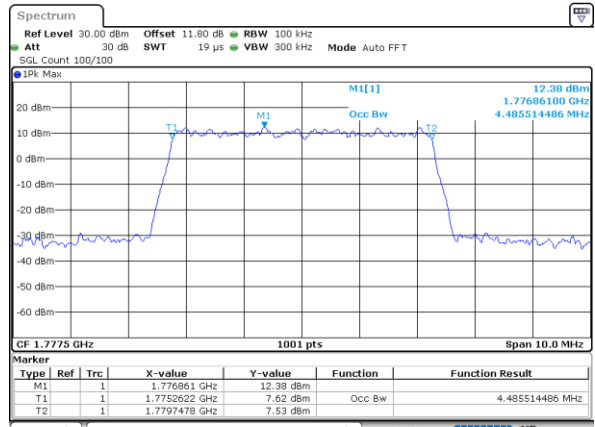

Highest Channel / 3MHz / 16QAM

Date: 8_AUG.2020 04:04:42

LTE Band 66

Lowest Channel / 5MHz / QPSK

Date: 8_AUG.2020 04:10:40

Lowest Channel / 5MHz / 16QAM

Date: 8_AUG.2020 04:10:52

Middle Channel / 5MHz / QPSK

Date: 8_AUG.2020 04:16:50

Middle Channel / 5MHz / 16QAM

Date: 8_AUG.2020 04:17:01

Highest Channel / 5MHz / QPSK

Date: 8_AUG.2020 04:18:59

Highest Channel / 5MHz / 16QAM

Date: 8_AUG.2020 04:19:11

LTE Band 66