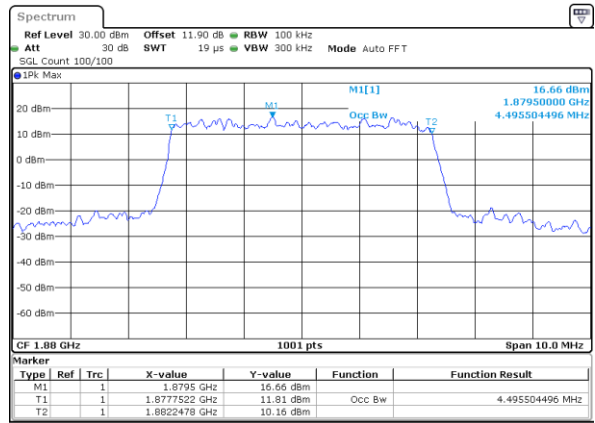

Middle Channel / 5MHz / 16QAM

Date: 7_AUG.2020 03:54:21