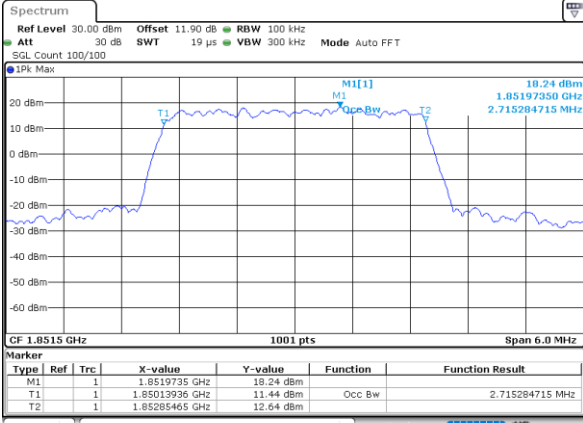

LTE Band 25

Lowest Channel / 3MHz / QPSK

Date: 7_AUG.2020 03:33:31