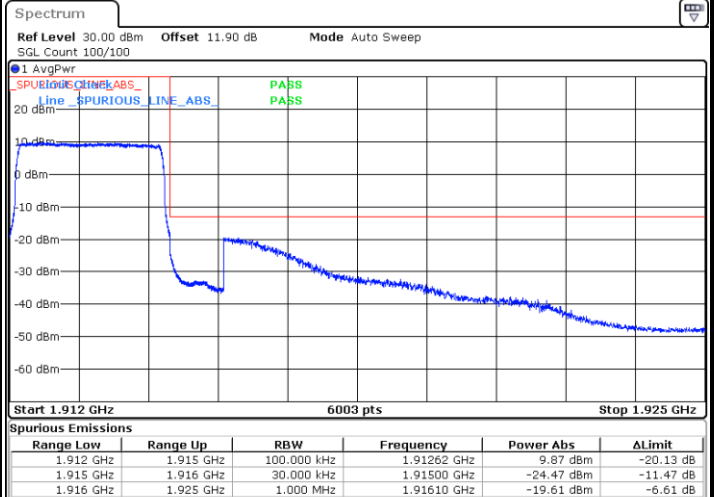

Date: 7.AUG.2020 03:29:41

LTE Band 25 / 1.4MHz / 64QAM

Lowest Band Edge / 1 RB

Date: 4.SEP.2020 01:08:22

Highest Band Edge / 1 RB

Date: 4.SEP.2020 01:13:49

Lowest Band Edge / Full RB

Date: 4.SEP.2020 01:09:25

Highest Band Edge / Full RB

Date: 4.SEP.2020 01:12:41

LTE Band 25 / 3MHz / QPSK

Lowest Band Edge / 1RB

Date: 7.AUG.2020 03:35:06

Highest Band Edge / 1 RB

Date: 7.AUG.2020 03:46:25

Lowest Band Edge / Full RB

Date: 7.AUG.2020 03:37:06

Highest Band Edge / Full RB

Date: 7.AUG.2020 03:43:25

LTE Band 25 / 3MHz / 16QAM

Lowest Band Edge / 1 RB

Date: 7.AUG.2020 03:36:06

Highest Band Edge / 1 RB

Date: 7.AUG.2020 03:45:25

Lowest Band Edge / Full RB

Date: 7.AUG.2020 03:38:06

Highest Band Edge / Full RB

Date: 7.AUG.2020 03:44:25