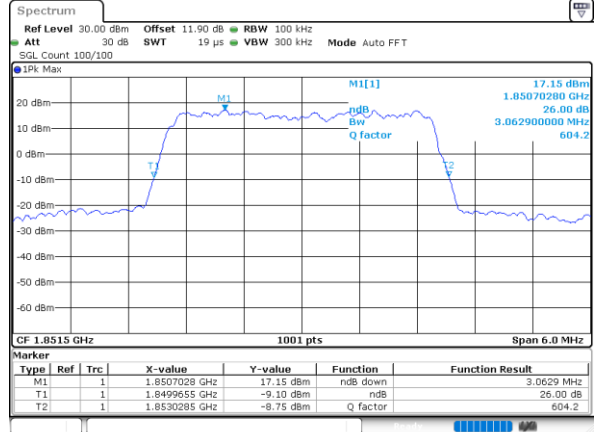

Lowest Channel / 3MHz / 16QAM

Date: 7,AUG,2020 03:34:06