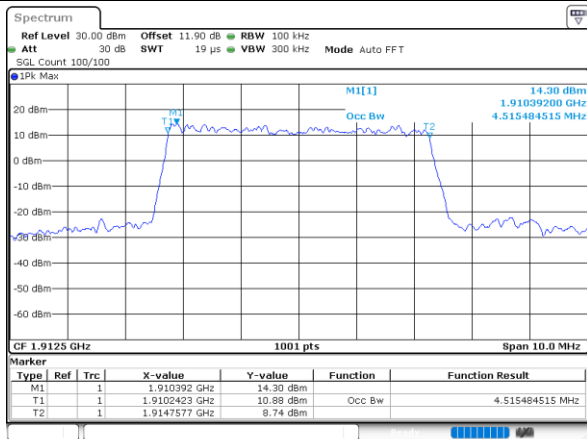

Date: 4,SEP,2020 00:34:03

Highest Channel / 1.4MHz / 64QAM

Date: 4,SEP,2020 01:11:22

Highest Channel / 3MHz / 64QAM

Date: 4,SEP,2020 00:35:08

LTE Band 25

Lowest Channel / 5MHz / 64QAM

Date: 4.SEP.2020 00:13:13

Lowest Channel / 10MHz / 64QAM

Date: 4.SEP.2020 00:14:26

Middle Channel / 5MHz / 64QAM

Date: 4.SEP.2020 00:14:17

Middle Channel / 10MHz / 64QAM

Date: 4.SEP.2020 00:14:31

Highest Channel / 5MHz / 64QAM

Date: 4.SEP.2020 00:14:21

Highest Channel / 10MHz / 64QAM

Date: 4.SEP.2020 00:14:35

LTE Band 25

Lowest Channel / 15MHz / 64QAM

Date: 4,SEP,2020 00:52:40

Lowest Channel / 20MHz / 64QAM

Date: 4,SEP,2020 00:59:53

Middle Channel / 15MHz / 64QAM