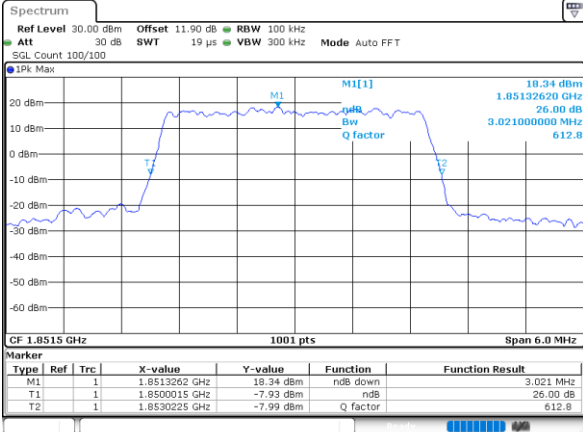

Date: 7_AUG.2020 03:25:17

Highest Channel / 1.4MHz / QPSK

Date: 7_AUG.2020 03:27:26

Highest Channel / 1.4MHz / 16QAM

Date: 7_AUG.2020 03:27:14

LTE Band 25

Lowest Channel / 3MHz / QPSK

Date: 7,AUG,2020 03:33:54