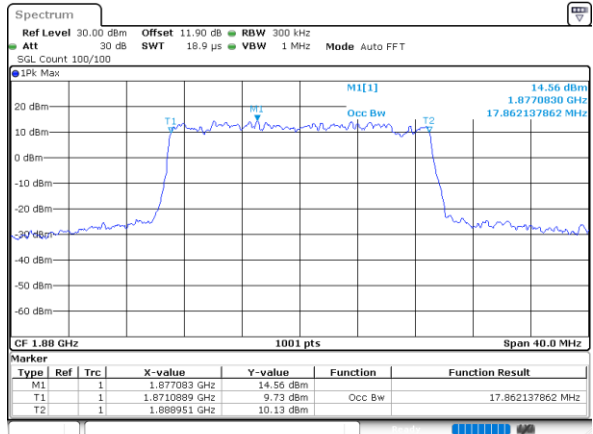

Middle Channel / 20MHz / 16QAM

Date: 7,AUG,2020 04:46:45