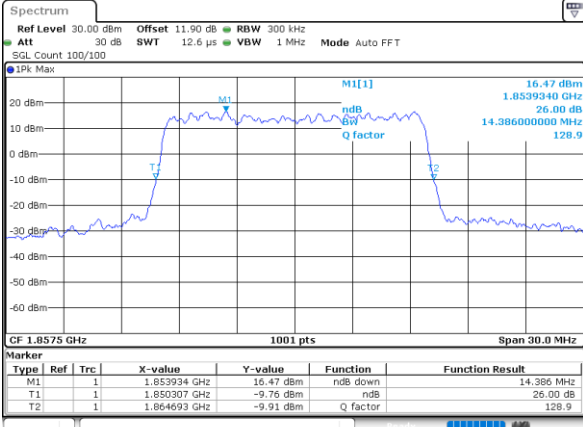

Highest Channel / 10MHz / QPSK

Date: 7,AUG,2020 04:11:22

Highest Channel / 10MHz / 16QAM

Date: 7,AUG,2020 04:11:10

LTE Band 25

Lowest Channel / 15MHz / QPSK

Date: 7_AUG.2020 04:13:05

Lowest Channel / 15MHz / 16QAM