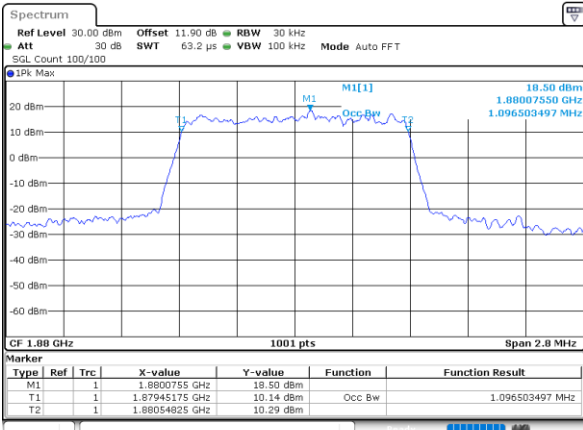

LTE Band 25

Lowest Channel / 1.4MHz / QPSK

Lowest Channel / 1.4MHz / 16QAM

Middle Channel / 1.4MHz / QPSK

Middle Channel / 1.4MHz / 16QAM

Highest Channel / 1.4MHz / QPSK

Highest Channel / 1.4MHz / 16QAM

LTE Band 25