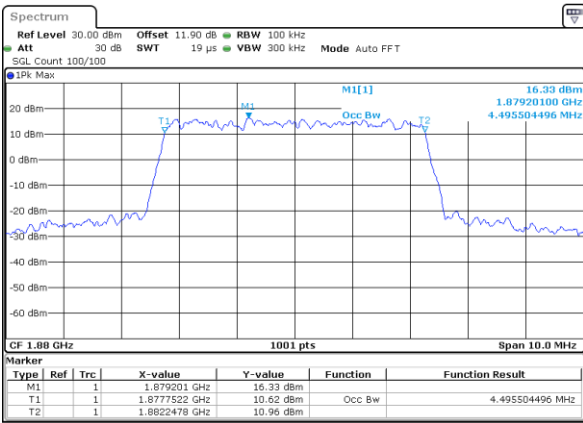

Middle Channel / 5MHz / QPSK

Date: 7_AUG.2020 03:54:09