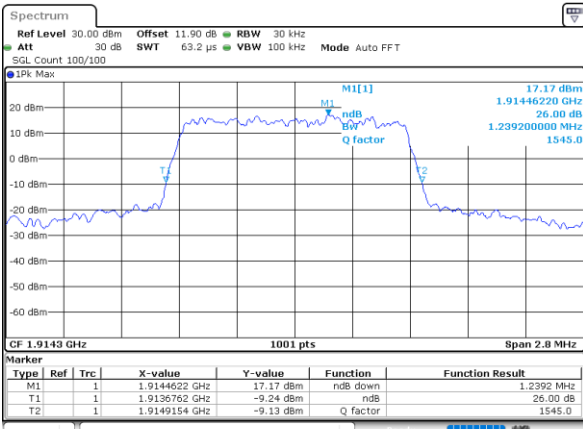

LTE Band 25

Lowest Channel / 1.4MHz / QPSK

Date: 7_AUG.2020 03:18:43

Lowest Channel / 1.4MHz / 16QAM

Date: 7_AUG.2020 03:18:54

Middle Channel / 1.4MHz / QPSK

Date: 7_AUG.2020 03:25:05

Middle Channel / 1.4MHz / 16QAM

Date: 7_AUG.2020 03:25:17

Highest Channel / 1.4MHz / QPSK

Date: 7_AUG.2020 03:27:26

Highest Channel / 1.4MHz / 16QAM

Date: 7_AUG.2020 03:27:14

LTE Band 25

Lowest Channel / 3MHz / QPSK

Date: 7,AUG,2020 03:33:54