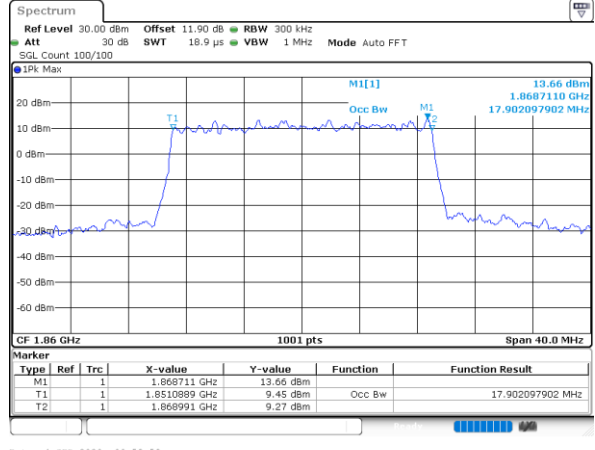

Lowest Channel / 10MHz / 64QAM

Date: 4.SEP.2020 00:14:26

Middle Channel / 5MHz / 64QAM

Date: 4.SEP.2020 00:14:17

Middle Channel / 10MHz / 64QAM

Date: 4.SEP.2020 00:14:31

Highest Channel / 5MHz / 64QAM

Date: 4.SEP.2020 00:14:21

Highest Channel / 10MHz / 64QAM

Date: 4.SEP.2020 00:14:35

LTE Band 25

Lowest Channel / 15MHz / 64QAM

Date: 4,SEP,2020 00:52:40

Lowest Channel / 20MHz / 64QAM

Date: 4,SEP,2020 00:59:53

Middle Channel / 15MHz / 64QAM