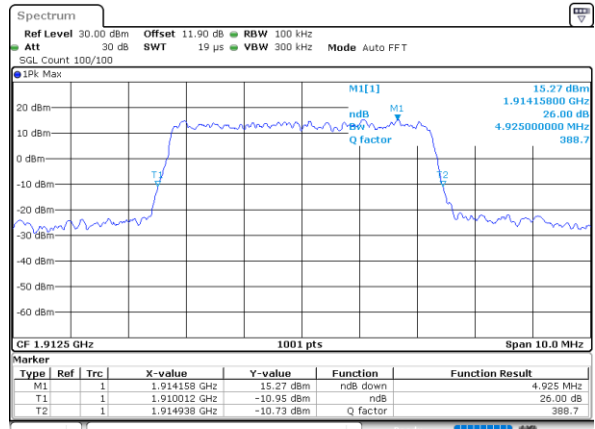

Date: 7,AUG,2020 03:54:32

Middle Channel / 5MHz / 16QAM

Date: 7,AUG,2020 03:54:44

Highest Channel / 5MHz / QPSK

Date: 7,AUG,2020 03:56:54

Highest Channel / 5MHz / 16QAM

Date: 7,AUG,2020 03:56:42

LTE Band 25