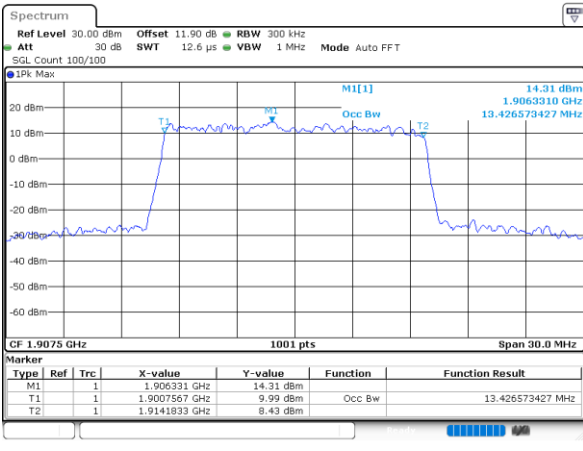

Lowest Channel / 10MHz / 64QAM

Date: 4.SEP.2020 00:14:26

Middle Channel / 5MHz / 64QAM

Date: 4.SEP.2020 00:14:17

Middle Channel / 10MHz / 64QAM

Date: 4.SEP.2020 00:14:31

Highest Channel / 5MHz / 64QAM

Date: 4.SEP.2020 00:14:21

Highest Channel / 10MHz / 64QAM

Date: 4.SEP.2020 00:14:35

LTE Band 25

Lowest Channel / 15MHz / 64QAM

Date: 4,SEP,2020 00:52:40

Lowest Channel / 20MHz / 64QAM

Date: 4,SEP,2020 00:59:53

Middle Channel / 15MHz / 64QAM

Date: 4,SEP,2020 00:55:44

Middle Channel / 20MHz / 64QAM

Date: 4,SEP,2020 01:02:58

Highest Channel / 15MHz / 64QAM

Date: 4,SEP,2020 00:56:49

Highest Channel / 20MHz / 64QAM

Date: 4,SEP,2020 01:04:02

Conducted Band Edge