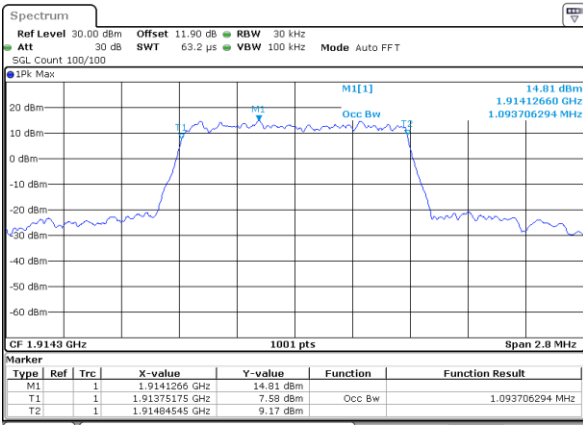

LTE Band 25

Lowest Channel / 1.4MHz / 64QAM

Date: 4,SEP,2020 01:07:07

Lowest Channel / 3MHz / 64QAM

Date: 4,SEP,2020 00:30:59

Middle Channel / 1.4MHz / 64QAM

Date: 4,SEP,2020 01:10:17

Middle Channel / 3MHz / 64QAM

Date: 4,SEP,2020 00:34:03

Highest Channel / 1.4MHz / 64QAM

Date: 4,SEP,2020 01:11:22

Highest Channel / 3MHz / 64QAM

Date: 4,SEP,2020 00:35:08

LTE Band 25

Lowest Channel / 5MHz / 64QAM

Date: 4.SEP.2020 00:13:13