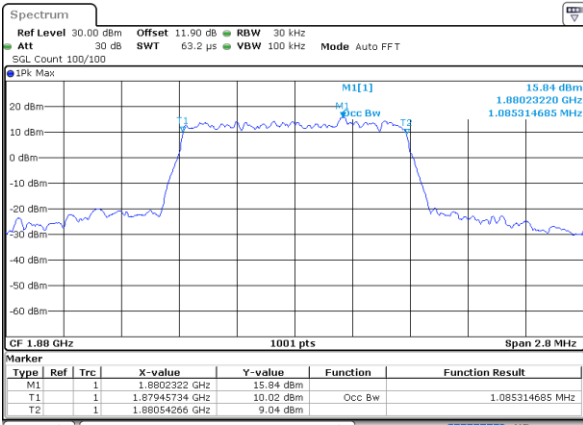

LTE Band 25

Lowest Channel / 1.4MHz / 64QAM

Date: 4,SEP,2020 01:07:07

Lowest Channel / 3MHz / 64QAM

Date: 4,SEP,2020 00:30:59

Middle Channel / 1.4MHz / 64QAM

Date: 4,SEP,2020 01:10:17

Middle Channel / 3MHz / 64QAM

Date: 4,SEP,2020 00:34:03

Highest Channel / 1.4MHz / 64QAM

Date: 4,SEP,2020 01:11:22

Highest Channel / 3MHz / 64QAM

Date: 4,SEP,2020 00:35:08

LTE Band 25

Lowest Channel / 5MHz / 64QAM

Date: 4.SEP.2020 00:13:13

Lowest Channel / 10MHz / 64QAM

Date: 4.SEP.2020 00:14:26

Middle Channel / 5MHz / 64QAM

Date: 4.SEP.2020 00:14:17

Middle Channel / 10MHz / 64QAM

Date: 4.SEP.2020 00:14:31

Highest Channel / 5MHz / 64QAM

Date: 4.SEP.2020 00:14:21