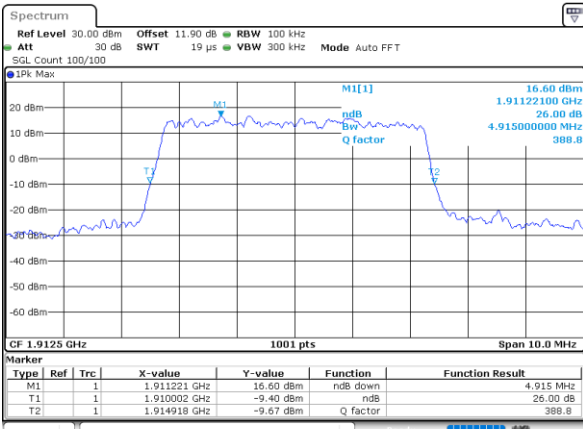

Highest Channel / 5MHz / QPSK

Date: 7,AUG,2020 03:56:54