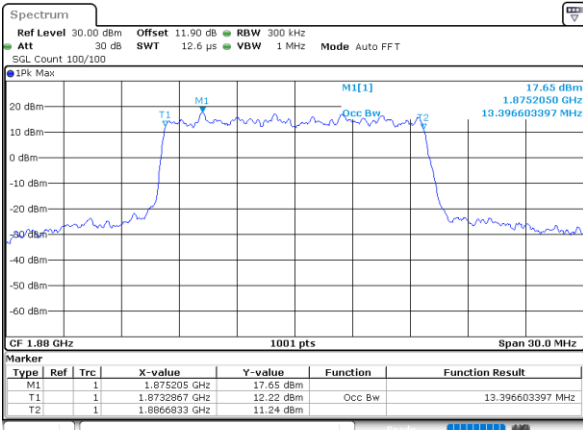

Middle Channel / 15MHz / QPSK

Date: 7_AUG.2020 04:23:06