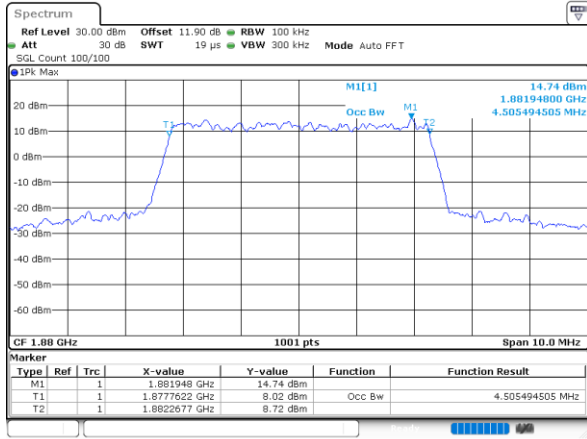

LTE Band 25

Lowest Channel / 1.4MHz / 64QAM

Date: 4,SEP,2020 01:07:07

Lowest Channel / 3MHz / 64QAM

Date: 4,SEP,2020 00:30:59

Middle Channel / 1.4MHz / 64QAM

Date: 4,SEP,2020 01:10:17

Middle Channel / 3MHz / 64QAM

Date: 4,SEP,2020 00:34:03

Highest Channel / 1.4MHz / 64QAM

Date: 4,SEP,2020 01:11:22

Highest Channel / 3MHz / 64QAM

Date: 4,SEP,2020 00:35:08

LTE Band 25

Lowest Channel / 5MHz / 64QAM

Date: 4.SEP.2020 00:13:13

Lowest Channel / 10MHz / 64QAM

Date: 4.SEP.2020 00:14:26

Middle Channel / 5MHz / 64QAM

Date: 4.SEP.2020 00:14:17

Middle Channel / 10MHz / 64QAM

Date: 4.SEP.2020 00:14:31

Highest Channel / 5MHz / 64QAM

Date: 4.SEP.2020 00:14:21