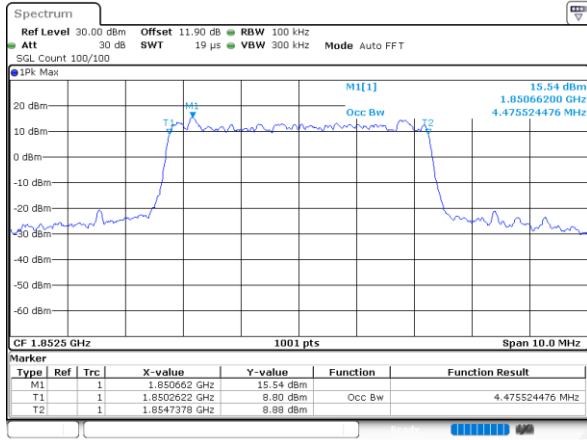

Date: 4,SEP,2020 00:34:03

Highest Channel / 1.4MHz / 64QAM

Date: 4,SEP,2020 01:11:22

Highest Channel / 3MHz / 64QAM

Date: 4,SEP,2020 00:35:08

LTE Band 25

Lowest Channel / 5MHz / 64QAM

Date: 4.SEP.2020 00:13:13

Lowest Channel / 10MHz / 64QAM

Date: 4.SEP.2020 00:14:26

Middle Channel / 5MHz / 64QAM

Date: 4.SEP.2020 00:14:17

Middle Channel / 10MHz / 64QAM

Date: 4.SEP.2020 00:14:31

Highest Channel / 5MHz / 64QAM

Date: 4.SEP.2020 00:14:21