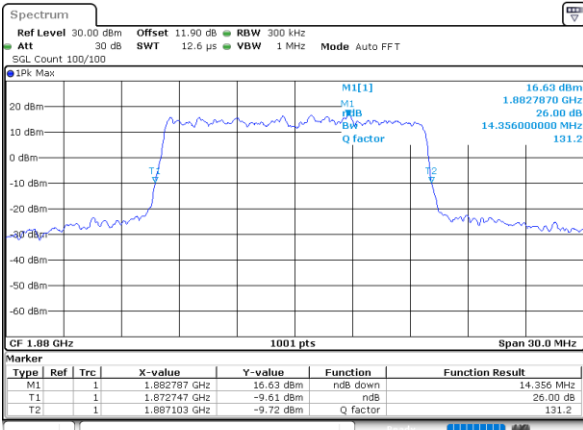

Middle Channel / 15MHz / QPSK

Date: 7_AUG.2020 04:23:30