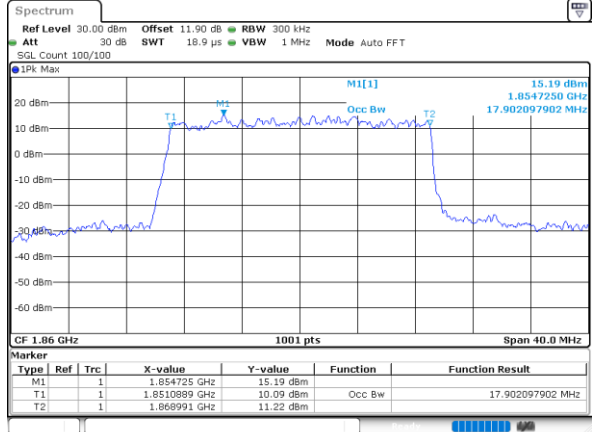

Date: 7_AUG.2020 04:25:15

Highest Channel / 15MHz / 16QAM

Date: 7_AUG.2020 04:25:27

LTE Band 25

Lowest Channel / 20MHz / QPSK

Date: 7,AUG,2020 04:41:44

Lowest Channel / 20MHz / 16QAM

Date: 7,AUG,2020 04:41:56