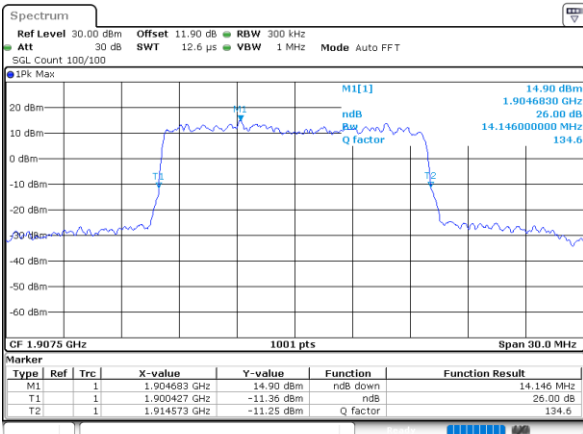

LTE Band 25

Lowest Channel / 15MHz / 64QAM

Date: 4,SEP,2020 00:52:52

Lowest Channel / 20MHz / 64QAM

Date: 4,SEP,2020 01:00:05

Middle Channel / 15MHz / 64QAM

Date: 4,SEP,2020 00:55:56

Middle Channel / 20MHz / 64QAM

Date: 4,SEP,2020 01:03:10

Highest Channel / 15MHz / 64QAM

Date: 4,SEP,2020 00:57:00

Highest Channel / 20MHz / 64QAM

Date: 4,SEP,2020 01:04:14

Occupied Bandwidth

Mode	LTE Band 25 : 99%OBW(MHz)											
BW	1.4MHz		3MHz		5MHz		10MHz		15MHz		20MHz	
Mod.	QPSK	16QAM	QPSK	16QAM	QPSK	16QAM	QPSK	16QAM	QPSK	16QAM	QPSK	16QAM
Lowest CH	1.09	1.08	2.72	2.73	4.50	4.49	9.09	9.03	13.46	13.49	17.82	17.90
Middle CH	1.10	1.08	2.73	2.72	4.50	4.50	8.99	8.99	13.40	13.40	17.78	17.86
Highest CH	1.09	1.09	2.71	2.75	4.50	4.48	9.05	9.05	13.43	13.37	17.82	17.78
Mode	LTE Band 25 : 99%OBW(MHz)											
BW	1.4MHz		3MHz		5MHz		10MHz		15MHz		20MHz	
Mod.	64QAM		64QAM		64QAM		64QAM		64QAM		64QAM	
Lowest CH	1.09	-	2.70	-	4.48	-	9.03	-	13.46	-	17.90	-
Middle CH	1.09	-	2.73	-	4.51	-	9.03	-	13.40	-	17.90	-
Highest CH	1.09	-	2.73	-	4.52	-	9.07	-	13.43	-	17.90	-