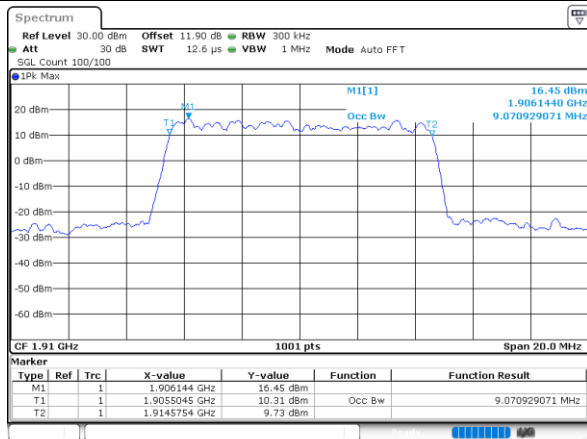

Date: 4,SEP,2020 00:34:03

Highest Channel / 1.4MHz / 64QAM

Date: 4,SEP,2020 01:11:22

Highest Channel / 3MHz / 64QAM

Date: 4,SEP,2020 00:35:08

LTE Band 25

Lowest Channel / 5MHz / 64QAM

Date: 4.SEP.2020 00:13:13

Lowest Channel / 10MHz / 64QAM

Date: 4.SEP.2020 00:14:26

Middle Channel / 5MHz / 64QAM

Date: 4.SEP.2020 00:14:17

Middle Channel / 10MHz / 64QAM

Date: 4.SEP.2020 00:14:31

Highest Channel / 5MHz / 64QAM

Date: 4.SEP.2020 00:14:21

Highest Channel / 10MHz / 64QAM

Date: 4.SEP.2020 00:14:35

LTE Band 25

Lowest Channel / 15MHz / 64QAM

Date: 4,SEP,2020 00:52:40

Lowest Channel / 20MHz / 64QAM

Date: 4,SEP,2020 00:59:53

Middle Channel / 15MHz / 64QAM