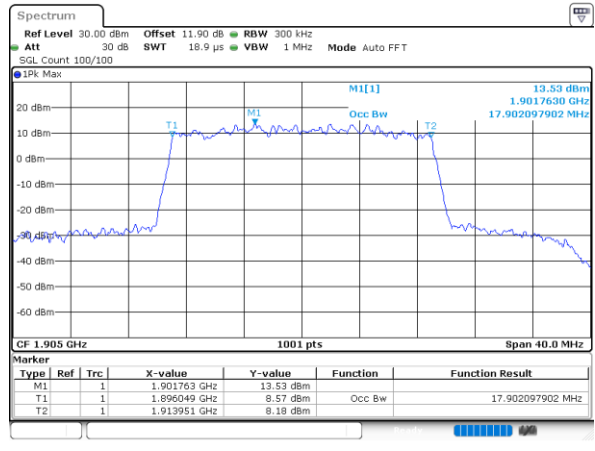

Highest Channel / 10MHz / 64QAM

Date: 4.SEP.2020 00:14:35

LTE Band 25

Lowest Channel / 15MHz / 64QAM

Date: 4,SEP,2020 00:52:40

Lowest Channel / 20MHz / 64QAM

Date: 4,SEP,2020 00:59:53

Middle Channel / 15MHz / 64QAM

Date: 4,SEP,2020 00:55:44

Middle Channel / 20MHz / 64QAM

Date: 4,SEP,2020 01:02:58

Highest Channel / 15MHz / 64QAM

Date: 4,SEP,2020 00:56:49

Highest Channel / 20MHz / 64QAM

Date: 4,SEP,2020 01:04:02

Conducted Band Edge

LTE Band 25 / 1.4MHz / 16QAM

Lowest Band Edge / 1 RB

Date: 7.AUG.2020 03:21:01

Highest Band Edge / 1 RB

Date: 7.AUG.2020 03:30:49

Lowest Band Edge / Full RB

Date: 7.AUG.2020 03:23:07

Highest Band Edge / Full RB

Date: 7.AUG.2020 03:29:41

LTE Band 25 / 1.4MHz / 64QAM

Lowest Band Edge / 1 RB

Date: 4.SEP.2020 01:08:22

Highest Band Edge / 1 RB

Date: 4.SEP.2020 01:13:49

Lowest Band Edge / Full RB

Date: 4.SEP.2020 01:09:25