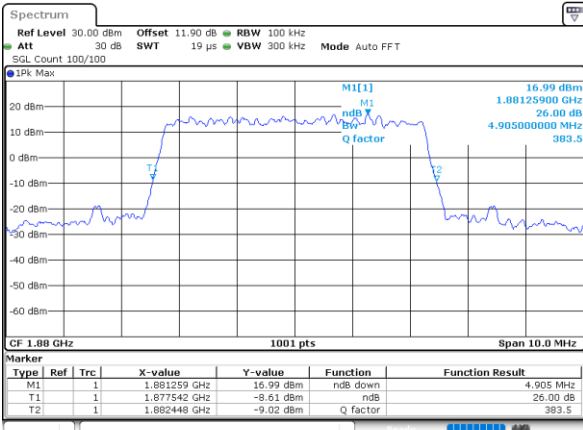

Highest Channel / 3MHz / 16QAM

Date: 7,AUG,2020 03:42:13

LTE Band 25

Lowest Channel / 5MHz / QPSK

Date: 7,AUG,2020 03:48:23

Lowest Channel / 5MHz / 16QAM

Date: 7,AUG,2020 03:48:35

Middle Channel / 5MHz / QPSK