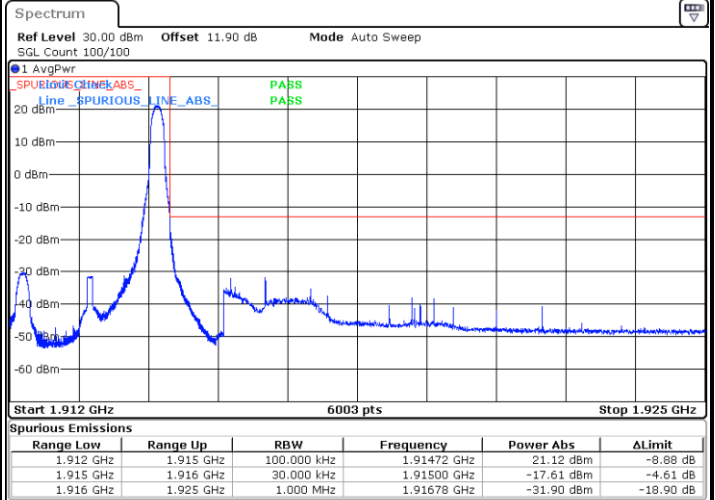

Date: 7.AUG.2020 03:29:41

LTE Band 25 / 1.4MHz / 64QAM

Lowest Band Edge / 1 RB

Date: 4.SEP.2020 01:08:22

Highest Band Edge / 1 RB

Date: 4.SEP.2020 01:13:49

Lowest Band Edge / Full RB

Date: 4.SEP.2020 01:09:25

Highest Band Edge / Full RB

Date: 4.SEP.2020 01:12:41

LTE Band 25 / 3MHz / QPSK

Lowest Band Edge / 1RB

Date: 7.AUG.2020 03:35:06

Highest Band Edge / 1 RB

Date: 7.AUG.2020 03:46:25

Lowest Band Edge / Full RB

Date: 7.AUG.2020 03:37:06

Highest Band Edge / Full RB

Date: 7.AUG.2020 03:43:25

LTE Band 25 / 3MHz / 16QAM

Lowest Band Edge / 1 RB

Date: 7.AUG.2020 03:36:06

Highest Band Edge / 1 RB

Date: 7.AUG.2020 03:45:25

Lowest Band Edge / Full RB

Date: 7.AUG.2020 03:38:06

Highest Band Edge / Full RB

Date: 7.AUG.2020 03:44:25