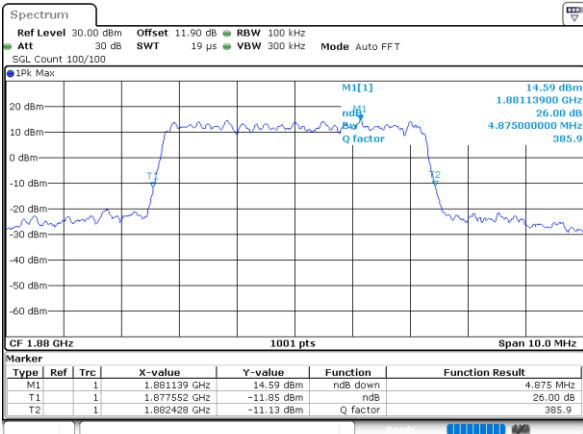

Middle Channel / 5MHz / 64QAM

Date: 4,SEP,2020 00:41:29