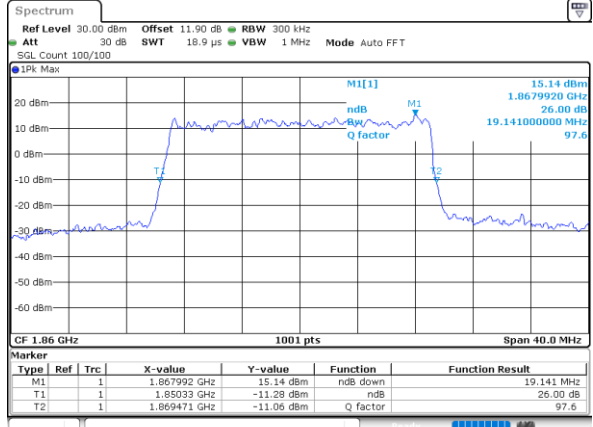

Date: 7_AUG.2020 04:25:39

LTE Band 25

Lowest Channel / 20MHz / QPSK

Date: 7_AUG.2020 04:42:08

Lowest Channel / 20MHz / 16QAM

Date: 7_AUG.2020 04:42:20

Middle Channel / 20MHz / QPSK

Date: 7_AUG.2020 04:46:57

Middle Channel / 20MHz / 16QAM

Date: 7_AUG.2020 04:47:09

Highest Channel / 20MHz / QPSK

Date: 7_AUG.2020 04:49:18

Highest Channel / 20MHz / 16QAM

Date: 7_AUG.2020 04:49:06

LTE Band 25

Lowest Channel / 1.4MHz / 64QAM