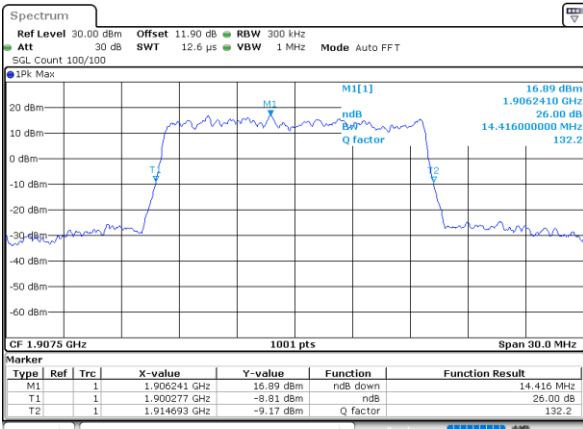

Highest Channel / 15MHz / QPSK

Date: 7_AUG.2020 04:13:14