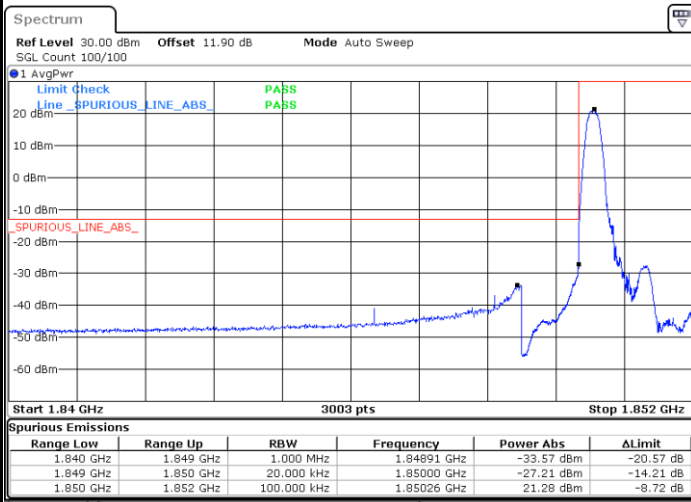

Highest Channel / 10MHz / 64QAM

Date: 4.SEP.2020 00:14:35

LTE Band 25

Lowest Channel / 15MHz / 64QAM

Date: 4,SEP,2020 00:52:40

Lowest Channel / 20MHz / 64QAM

Date: 4,SEP,2020 00:59:53

Middle Channel / 15MHz / 64QAM

Date: 4,SEP,2020 00:55:44

Middle Channel / 20MHz / 64QAM

Date: 4,SEP,2020 01:02:58

Highest Channel / 15MHz / 64QAM

Date: 4,SEP,2020 00:56:49

Highest Channel / 20MHz / 64QAM

Date: 4,SEP,2020 01:04:02

Conducted Band Edge

LTE Band 25 / 1.4MHz / 16QAM

Lowest Band Edge / 1 RB

Date: 7.AUG.2020 03:21:01

Highest Band Edge / 1 RB

Date: 7.AUG.2020 03:30:49

Lowest Band Edge / Full RB

Date: 7.AUG.2020 03:23:07

Highest Band Edge / Full RB

Date: 7.AUG.2020 03:29:41

LTE Band 25 / 1.4MHz / 64QAM

Lowest Band Edge / 1 RB

Date: 4.SEP.2020 01:08:22

Highest Band Edge / 1 RB

Date: 4.SEP.2020 01:13:49

Lowest Band Edge / Full RB

Date: 4.SEP.2020 01:09:25