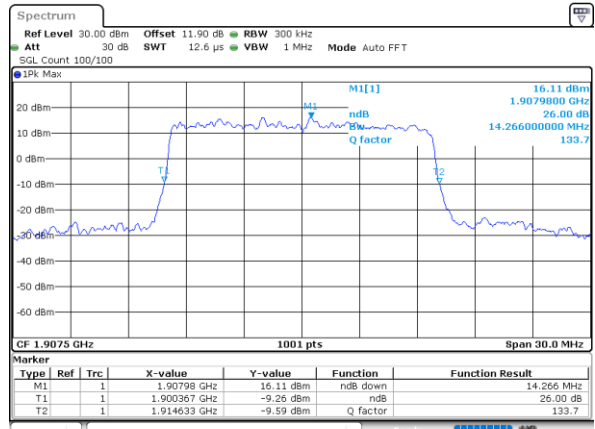

Date: 7_AUG.2020 04:25:39

LTE Band 25

Lowest Channel / 20MHz / QPSK

Date: 7_AUG.2020 04:42:08

Lowest Channel / 20MHz / 16QAM

Date: 7_AUG.2020 04:42:20

Middle Channel / 20MHz / QPSK

Date: 7_AUG.2020 04:46:57