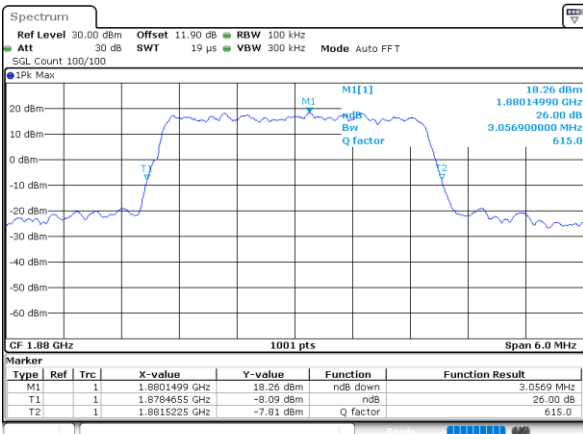

Middle Channel / 3MHz / QPSK

Date: 7,AUG,2020 03:40:04