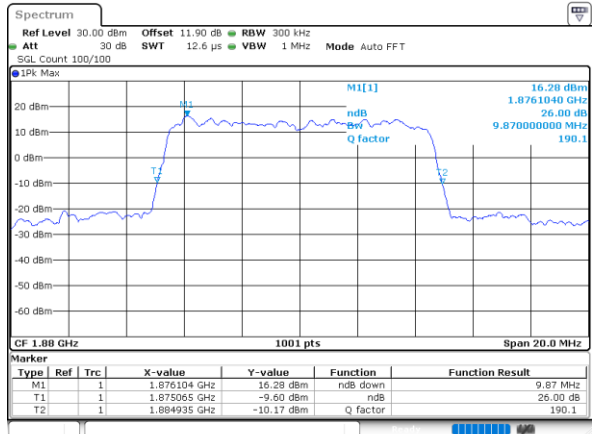

Middle Channel / 10MHz / 64QAM

Date: 4,SEP,2020 00:48:42