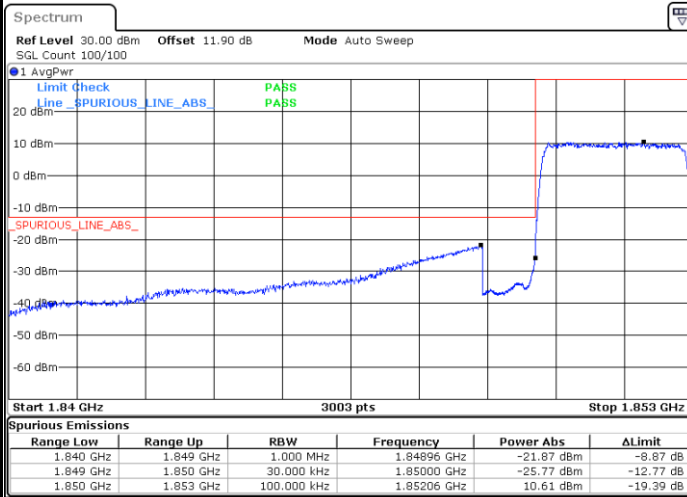

Date: 7.AUG.2020 03:29:41

LTE Band 25 / 1.4MHz / 64QAM

Lowest Band Edge / 1 RB

Date: 4.SEP.2020 01:08:22

Highest Band Edge / 1 RB

Date: 4.SEP.2020 01:13:49

Lowest Band Edge / Full RB

Date: 4.SEP.2020 01:09:25

Highest Band Edge / Full RB

Date: 4.SEP.2020 01:12:41

LTE Band 25 / 3MHz / QPSK

Lowest Band Edge / 1RB

Date: 7.AUG.2020 03:35:06

Highest Band Edge / 1 RB

Date: 7.AUG.2020 03:46:25

Lowest Band Edge / Full RB

Date: 7.AUG.2020 03:37:06

Highest Band Edge / Full RB

Date: 7.AUG.2020 03:43:25

LTE Band 25 / 3MHz / 16QAM

Lowest Band Edge / 1 RB

Date: 7.AUG.2020 03:36:06

Highest Band Edge / 1 RB

Date: 7.AUG.2020 03:45:25

Lowest Band Edge / Full RB

Date: 7.AUG.2020 03:38:06

Highest Band Edge / Full RB

Date: 7.AUG.2020 03:44:25