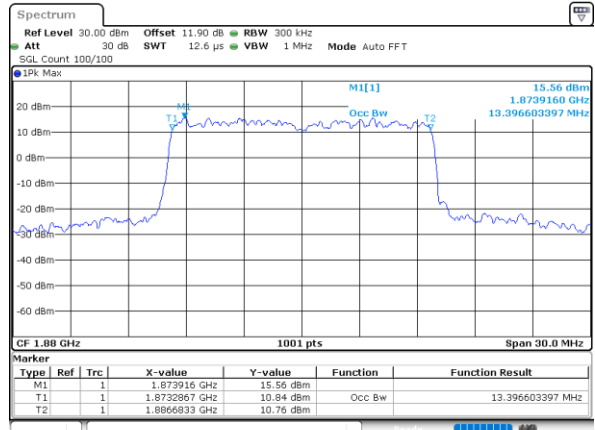

Middle Channel / 10MHz / 16QAM

Date: 7_AUG.2020 04:08:49

Highest Channel / 10MHz / QPSK

Date: 7_AUG.2020 04:10:47

Highest Channel / 10MHz / 16QAM

Date: 7_AUG.2020 04:10:58

LTE Band 25

Lowest Channel / 15MHz / QPSK

Date: 7_AUG.2020 04:33:41

Lowest Channel / 15MHz / 16QAM

Date: 7_AUG.2020 04:33:53

Middle Channel / 15MHz / QPSK

Date: 7_AUG.2020 04:23:06

Middle Channel / 15MHz / 16QAM

Date: 7_AUG.2020 04:23:18

Highest Channel / 15MHz / QPSK

Date: 7_AUG.2020 04:25:15

Highest Channel / 15MHz / 16QAM

Date: 7_AUG.2020 04:25:27

LTE Band 25

Lowest Channel / 20MHz / QPSK

Date: 7,AUG,2020 04:41:44

Lowest Channel / 20MHz / 16QAM

Date: 7,AUG,2020 04:41:56