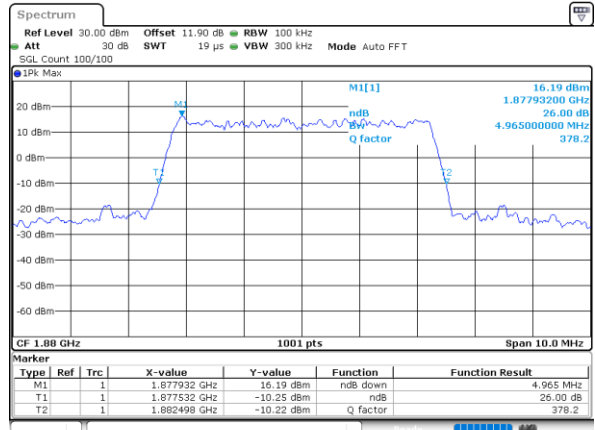

Middle Channel / 5MHz / 16QAM

Date: 7,AUG,2020 03:54:44