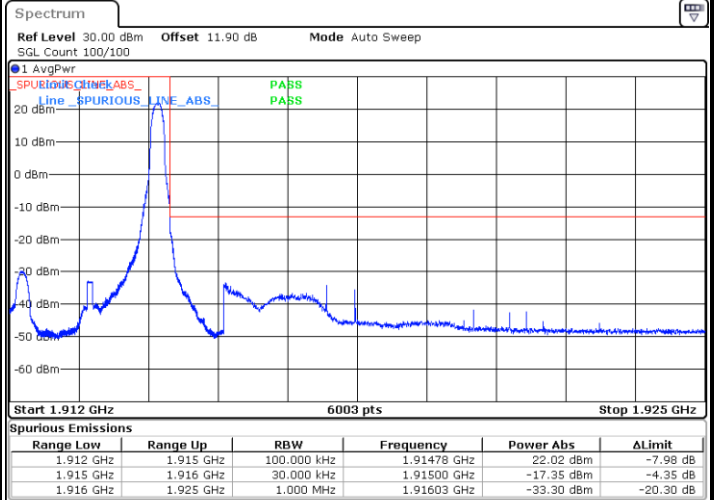

Date: 7.AUG.2020 03:29:41

LTE Band 25 / 1.4MHz / 64QAM

Lowest Band Edge / 1 RB

Date: 4.SEP.2020 01:08:22

Highest Band Edge / 1 RB

Date: 4.SEP.2020 01:13:49

Lowest Band Edge / Full RB

Date: 4.SEP.2020 01:09:25

Highest Band Edge / Full RB

Date: 4.SEP.2020 01:12:41

LTE Band 25 / 3MHz / QPSK

Lowest Band Edge / 1RB

Date: 7.AUG.2020 03:35:06

Highest Band Edge / 1 RB

Date: 7.AUG.2020 03:46:25

Lowest Band Edge / Full RB

Date: 7.AUG.2020 03:37:06

Highest Band Edge / Full RB

Date: 7.AUG.2020 03:43:25

LTE Band 25 / 3MHz / 16QAM

Lowest Band Edge / 1 RB

Date: 7.AUG.2020 03:36:06

Highest Band Edge / 1 RB

Date: 7.AUG.2020 03:45:25

Lowest Band Edge / Full RB

Date: 7.AUG.2020 03:38:06

Highest Band Edge / Full RB

Date: 7.AUG.2020 03:44:25