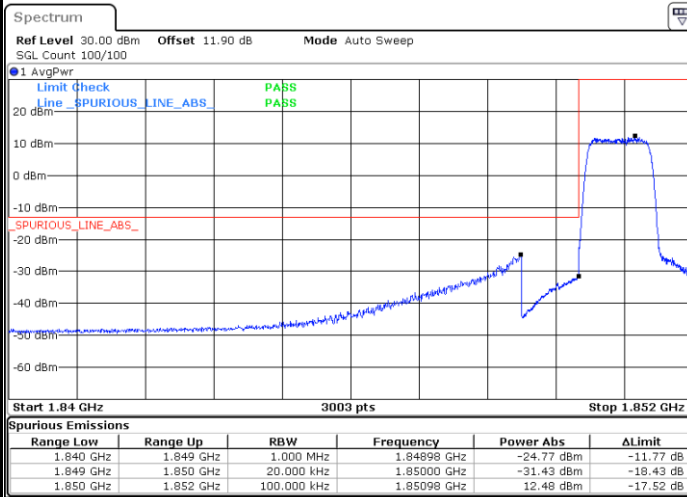

LTE Band 25 / 1.4MHz / 16QAM

Lowest Band Edge / 1 RB

Date: 7.AUG.2020 03:21:01

Highest Band Edge / 1 RB

Date: 7.AUG.2020 03:30:49

Lowest Band Edge / Full RB

Date: 7.AUG.2020 03:23:07

Highest Band Edge / Full RB

Date: 7.AUG.2020 03:29:41

LTE Band 25 / 1.4MHz / 64QAM

Lowest Band Edge / 1 RB

Date: 4.SEP.2020 01:08:22

Highest Band Edge / 1 RB

Date: 4.SEP.2020 01:13:49

Lowest Band Edge / Full RB

Date: 4.SEP.2020 01:09:25

Highest Band Edge / Full RB

Date: 4.SEP.2020 01:12:41

LTE Band 25 / 3MHz / QPSK

Lowest Band Edge / 1RB

Date: 7.AUG.2020 03:35:06

Highest Band Edge / 1 RB

Date: 7.AUG.2020 03:46:25

Lowest Band Edge / Full RB

Date: 7.AUG.2020 03:37:06

Highest Band Edge / Full RB

Date: 7.AUG.2020 03:43:25

LTE Band 25 / 3MHz / 16QAM

Lowest Band Edge / 1 RB

Date: 7.AUG.2020 03:36:06

Highest Band Edge / 1 RB

Date: 7.AUG.2020 03:45:25