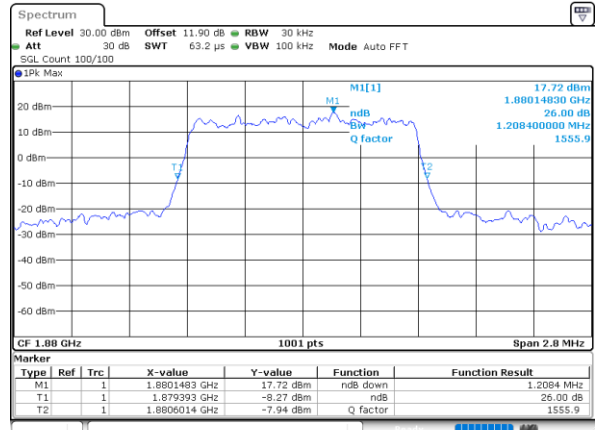

LTE Band 25

Lowest Channel / 1.4MHz / QPSK

Date: 7_AUG.2020 03:18:43

Lowest Channel / 1.4MHz / 16QAM

Date: 7_AUG.2020 03:18:54

Middle Channel / 1.4MHz / QPSK

Date: 7_AUG.2020 03:25:05

Middle Channel / 1.4MHz / 16QAM

Date: 7_AUG.2020 03:25:17

Highest Channel / 1.4MHz / QPSK

Date: 7_AUG.2020 03:27:26

Highest Channel / 1.4MHz / 16QAM

Date: 7_AUG.2020 03:27:14

LTE Band 25

Lowest Channel / 3MHz / QPSK

Date: 7,AUG,2020 03:33:54