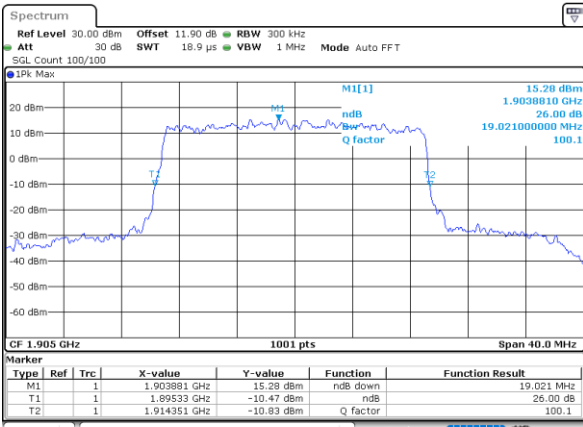

Date: 7_AUG.2020 04:25:39

LTE Band 25

Lowest Channel / 20MHz / QPSK

Date: 7_AUG.2020 04:42:08

Lowest Channel / 20MHz / 16QAM

Date: 7_AUG.2020 04:42:20

Middle Channel / 20MHz / QPSK

Date: 7_AUG.2020 04:46:57

Middle Channel / 20MHz / 16QAM

Date: 7_AUG.2020 04:47:09

Highest Channel / 20MHz / QPSK

Date: 7_AUG.2020 04:49:18

Highest Channel / 20MHz / 16QAM

Date: 7_AUG.2020 04:49:06

LTE Band 25

Lowest Channel / 1.4MHz / 64QAM