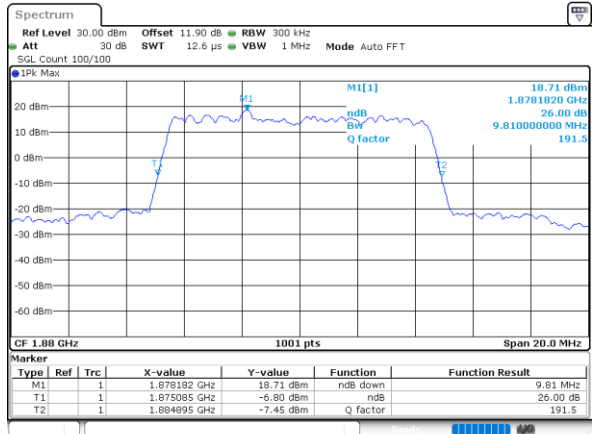

Middle Channel / 10MHz / 16QAM

Date: 7,AUG,2020 04:09:13