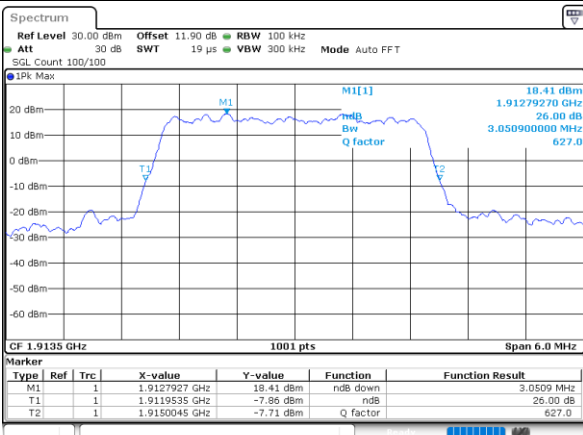

Highest Channel / 3MHz / QPSK

Date: 7,AUG,2020 03:42:25