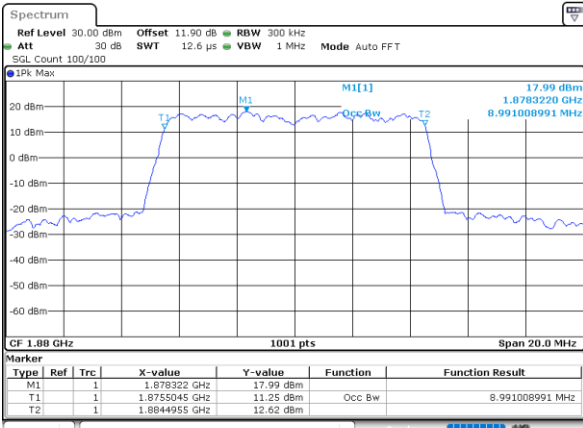

Date: 7_AUG.2020 03:56:30

LTE Band 25

Lowest Channel / 10MHz / QPSK

Date: 7_AUG.2020 04:02:28

Lowest Channel / 10MHz / 16QAM

Date: 7_AUG.2020 04:02:39

Middle Channel / 10MHz / QPSK

Date: 7_AUG.2020 04:08:37

Middle Channel / 10MHz / 16QAM

Date: 7_AUG.2020 04:08:49

Highest Channel / 10MHz / QPSK

Date: 7_AUG.2020 04:10:47

Highest Channel / 10MHz / 16QAM

Date: 7_AUG.2020 04:10:58

LTE Band 25

Lowest Channel / 15MHz / QPSK