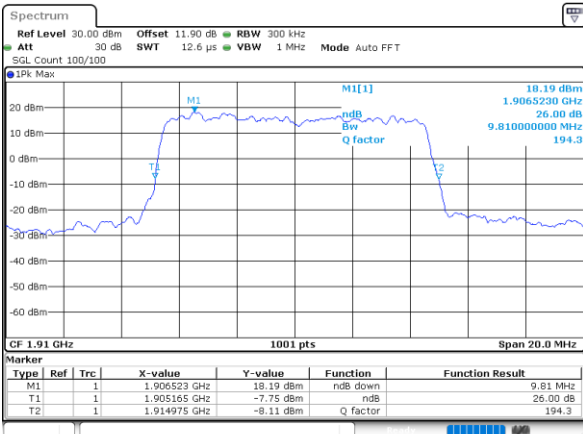

Highest Channel / 10MHz / QPSK

Date: 7,AUG,2020 04:11:22