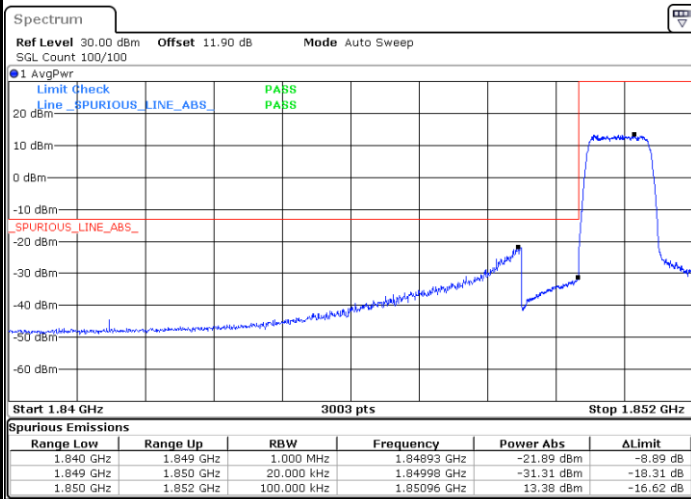

Date: 4,SEP,2020 00:55:44

Middle Channel / 20MHz / 64QAM

Date: 4,SEP,2020 01:02:58

Highest Channel / 15MHz / 64QAM

Date: 4,SEP,2020 00:56:49

Highest Channel / 20MHz / 64QAM

Date: 4,SEP,2020 01:04:02

Conducted Band Edge

LTE Band 25 / 1.4MHz / 16QAM

Lowest Band Edge / 1 RB

Date: 7.AUG.2020 03:21:01

Highest Band Edge / 1 RB

Date: 7.AUG.2020 03:30:49

Lowest Band Edge / Full RB

Date: 7.AUG.2020 03:23:07

Highest Band Edge / Full RB

Date: 7.AUG.2020 03:29:41

LTE Band 25 / 1.4MHz / 64QAM

Lowest Band Edge / 1 RB

Date: 4.SEP.2020 01:08:22

Highest Band Edge / 1 RB

Date: 4.SEP.2020 01:13:49

Lowest Band Edge / Full RB

Date: 4.SEP.2020 01:09:25

Highest Band Edge / Full RB

Date: 4.SEP.2020 01:12:41

LTE Band 25 / 3MHz / QPSK

Lowest Band Edge / 1RB

Date: 7.AUG.2020 03:35:06

Highest Band Edge / 1 RB

Date: 7.AUG.2020 03:46:25

Lowest Band Edge / Full RB