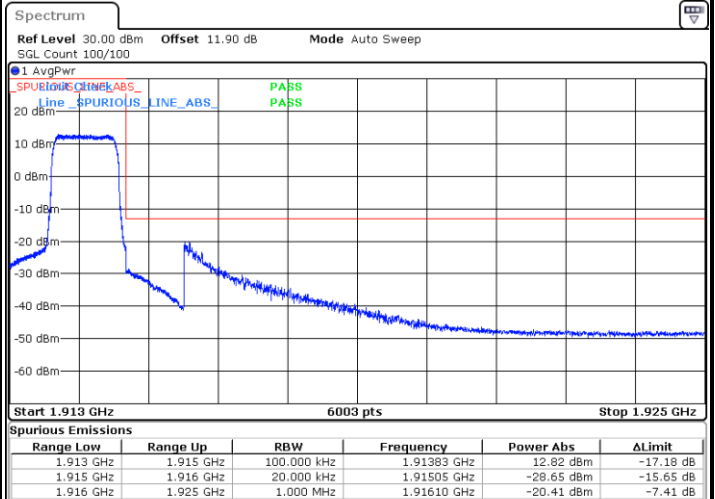

Date: 4,SEP,2020 00:55:44

Middle Channel / 20MHz / 64QAM

Date: 4,SEP,2020 01:02:58

Highest Channel / 15MHz / 64QAM

Date: 4,SEP,2020 00:56:49

Highest Channel / 20MHz / 64QAM

Date: 4,SEP,2020 01:04:02

Conducted Band Edge

LTE Band 25 / 1.4MHz / 16QAM

Lowest Band Edge / 1 RB

Date: 7.AUG.2020 03:21:01

Highest Band Edge / 1 RB

Date: 7.AUG.2020 03:30:49

Lowest Band Edge / Full RB

Date: 7.AUG.2020 03:23:07

Highest Band Edge / Full RB

Date: 7.AUG.2020 03:29:41

LTE Band 25 / 1.4MHz / 64QAM

Lowest Band Edge / 1 RB

Date: 4.SEP.2020 01:08:22

Highest Band Edge / 1 RB

Date: 4.SEP.2020 01:13:49

Lowest Band Edge / Full RB

Date: 4.SEP.2020 01:09:25

Highest Band Edge / Full RB

Date: 4.SEP.2020 01:12:41

LTE Band 25 / 3MHz / QPSK

Lowest Band Edge / 1RB

Date: 7.AUG.2020 03:35:06

Highest Band Edge / 1 RB

Date: 7.AUG.2020 03:46:25

Lowest Band Edge / Full RB