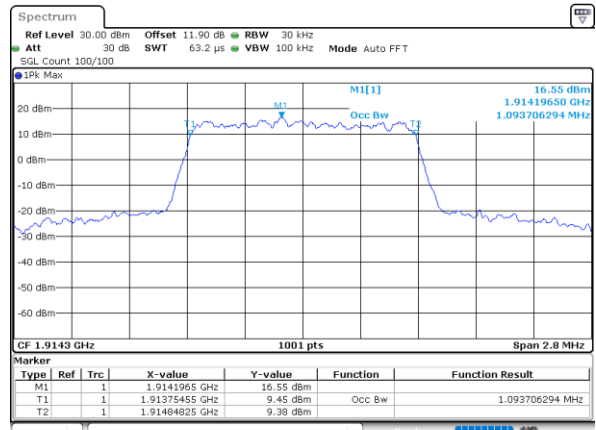

LTE Band 25

Lowest Channel / 1.4MHz / QPSK

Lowest Channel / 1.4MHz / 16QAM

Middle Channel / 1.4MHz / QPSK

Middle Channel / 1.4MHz / 16QAM

Highest Channel / 1.4MHz / QPSK

Highest Channel / 1.4MHz / 16QAM

LTE Band 25