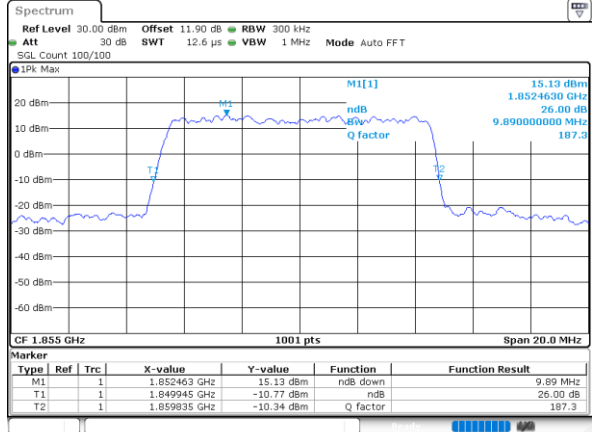

Date: 4,SEP,2020 01:11:34

Highest Channel / 3MHz / 64QAM

Date: 4,SEP,2020 00:35:20

LTE Band 25

Lowest Channel / 5MHz / 64QAM

Date: 4,SEP,2020 00:13:24

Lowest Channel / 10MHz / 64QAM

Date: 4,SEP,2020 00:45:38