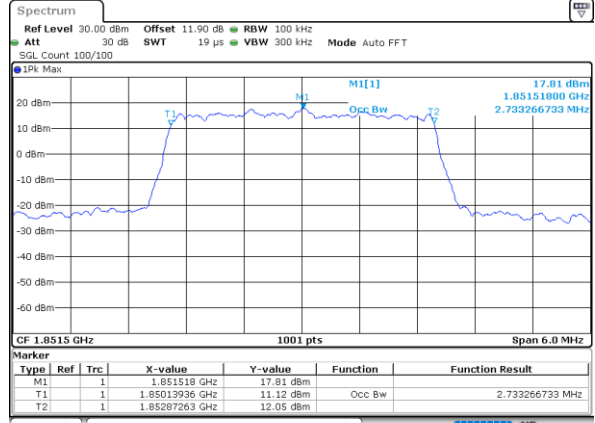

Lowest Channel / 3MHz / 16QAM

Date: 7_AUG.2020 03:33:43