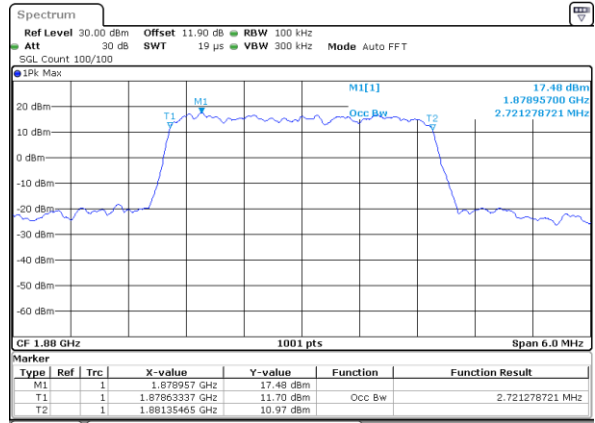

LTE Band 25

Lowest Channel / 1.4MHz / QPSK

Lowest Channel / 1.4MHz / 16QAM

Middle Channel / 1.4MHz / QPSK

Middle Channel / 1.4MHz / 16QAM

Highest Channel / 1.4MHz / QPSK

Highest Channel / 1.4MHz / 16QAM

LTE Band 25

Lowest Channel / 3MHz / QPSK

Date: 7_AUG.2020 03:33:31

Lowest Channel / 3MHz / 16QAM

Date: 7_AUG.2020 03:33:43

Middle Channel / 3MHz / QPSK

Date: 7_AUG.2020 03:39:40

Middle Channel / 3MHz / 16QAM

Date: 7_AUG.2020 03:39:52

Highest Channel / 3MHz / QPSK

Date: 7_AUG.2020 03:41:50

Highest Channel / 3MHz / 16QAM

Date: 7_AUG.2020 03:42:02

LTE Band 25

Lowest Channel / 5MHz / QPSK

Date: 7_AUG.2020 03:47:59

Lowest Channel / 5MHz / 16QAM