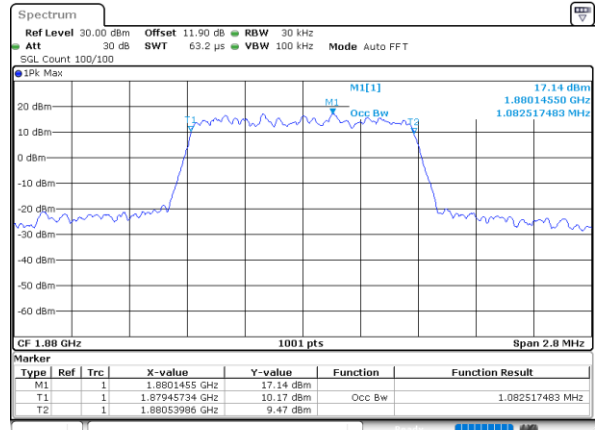

Date: 4,SEP,2020 01:03:10

Highest Channel / 15MHz / 64QAM

Date: 4,SEP,2020 00:57:00

Highest Channel / 20MHz / 64QAM

Date: 4,SEP,2020 01:04:14

Occupied Bandwidth

Mode	LTE Band 25 : 99%OBW(MHz)											
BW	1.4MHz		3MHz		5MHz		10MHz		15MHz		20MHz	
Mod.	QPSK	16QAM	QPSK	16QAM	QPSK	16QAM	QPSK	16QAM	QPSK	16QAM	QPSK	16QAM
Lowest CH	1.09	1.08	2.72	2.73	4.50	4.49	9.09	9.03	13.46	13.49	17.82	17.90
Middle CH	1.10	1.08	2.73	2.72	4.50	4.50	8.99	8.99	13.40	13.40	17.78	17.86
Highest CH	1.09	1.09	2.71	2.75	4.50	4.48	9.05	9.05	13.43	13.37	17.82	17.78
Mode	LTE Band 25 : 99%OBW(MHz)											
BW	1.4MHz		3MHz		5MHz		10MHz		15MHz		20MHz	
Mod.	64QAM		64QAM		64QAM		64QAM		64QAM		64QAM	
Lowest CH	1.09	-	2.70	-	4.48	-	9.03	-	13.46	-	17.90	-
Middle CH	1.09	-	2.73	-	4.51	-	9.03	-	13.40	-	17.90	-
Highest CH	1.09	-	2.73	-	4.52	-	9.07	-	13.43	-	17.90	-

LTE Band 25

Lowest Channel / 1.4MHz / QPSK

Lowest Channel / 1.4MHz / 16QAM

Middle Channel / 1.4MHz / QPSK

Middle Channel / 1.4MHz / 16QAM

Highest Channel / 1.4MHz / QPSK

Highest Channel / 1.4MHz / 16QAM

LTE Band 25