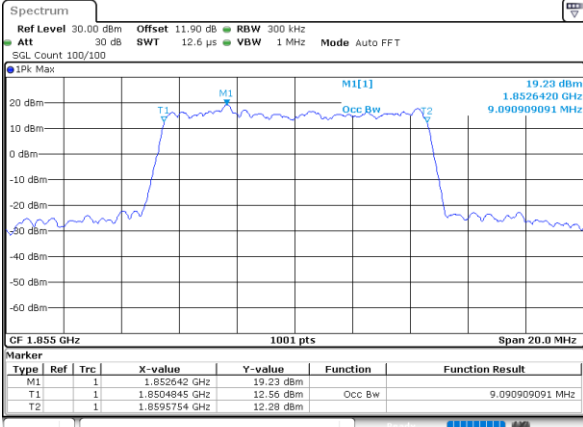

LTE Band 25

Lowest Channel / 10MHz / QPSK

Date: 7_AUG.2020 04:02:28