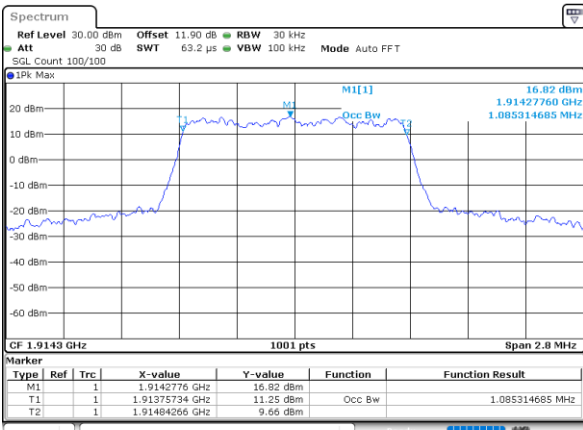

Date: 4,SEP,2020 01:03:10

Highest Channel / 15MHz / 64QAM

Date: 4,SEP,2020 00:57:00

Highest Channel / 20MHz / 64QAM

Date: 4,SEP,2020 01:04:14

Occupied Bandwidth

Mode	LTE Band 25 : 99%OBW(MHz)											
BW	1.4MHz		3MHz		5MHz		10MHz		15MHz		20MHz	
Mod.	QPSK	16QAM	QPSK	16QAM	QPSK	16QAM	QPSK	16QAM	QPSK	16QAM	QPSK	16QAM
Lowest CH	1.09	1.08	2.72	2.73	4.50	4.49	9.09	9.03	13.46	13.49	17.82	17.90
Middle CH	1.10	1.08	2.73	2.72	4.50	4.50	8.99	8.99	13.40	13.40	17.78	17.86
Highest CH	1.09	1.09	2.71	2.75	4.50	4.48	9.05	9.05	13.43	13.37	17.82	17.78
Mode	LTE Band 25 : 99%OBW(MHz)											
BW	1.4MHz		3MHz		5MHz		10MHz		15MHz		20MHz	
Mod.	64QAM		64QAM		64QAM		64QAM		64QAM		64QAM	
Lowest CH	1.09	-	2.70	-	4.48	-	9.03	-	13.46	-	17.90	-
Middle CH	1.09	-	2.73	-	4.51	-	9.03	-	13.40	-	17.90	-
Highest CH	1.09	-	2.73	-	4.52	-	9.07	-	13.43	-	17.90	-

LTE Band 25

Lowest Channel / 1.4MHz / QPSK

Lowest Channel / 1.4MHz / 16QAM

Middle Channel / 1.4MHz / QPSK

Middle Channel / 1.4MHz / 16QAM

Highest Channel / 1.4MHz / QPSK

Highest Channel / 1.4MHz / 16QAM

LTE Band 25