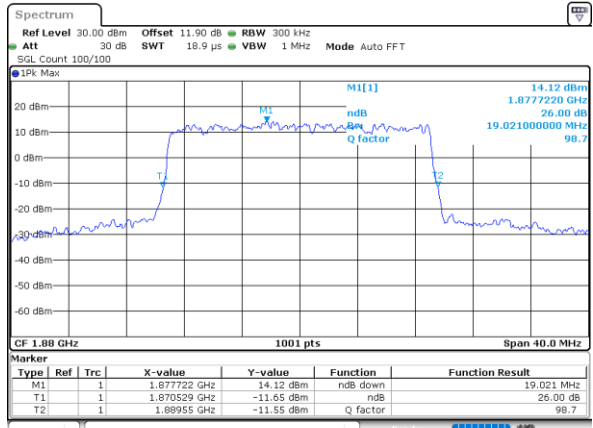

Date: 7_AUG.2020 04:25:39

LTE Band 25

Lowest Channel / 20MHz / QPSK

Date: 7_AUG.2020 04:42:08

Lowest Channel / 20MHz / 16QAM

Date: 7_AUG.2020 04:42:20

Middle Channel / 20MHz / QPSK

Date: 7_AUG.2020 04:46:57

Middle Channel / 20MHz / 16QAM

Date: 7_AUG.2020 04:47:09

Highest Channel / 20MHz / QPSK

Date: 7_AUG.2020 04:49:18

Highest Channel / 20MHz / 16QAM

Date: 7_AUG.2020 04:49:06

LTE Band 25

Lowest Channel / 1.4MHz / 64QAM