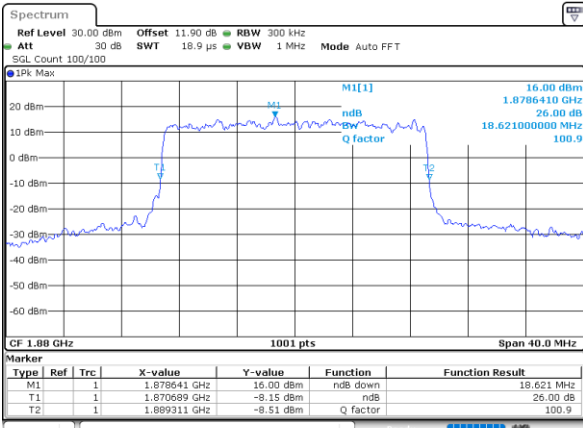

Date: 7_AUG.2020 04:25:39

LTE Band 25

Lowest Channel / 20MHz / QPSK

Date: 7_AUG.2020 04:42:08

Lowest Channel / 20MHz / 16QAM

Date: 7_AUG.2020 04:42:20

Middle Channel / 20MHz / QPSK

Date: 7_AUG.2020 04:46:57

Middle Channel / 20MHz / 16QAM

Date: 7_AUG.2020 04:47:09

Highest Channel / 20MHz / QPSK

Date: 7_AUG.2020 04:49:18

Highest Channel / 20MHz / 16QAM

Date: 7_AUG.2020 04:49:06

LTE Band 25

Lowest Channel / 1.4MHz / 64QAM