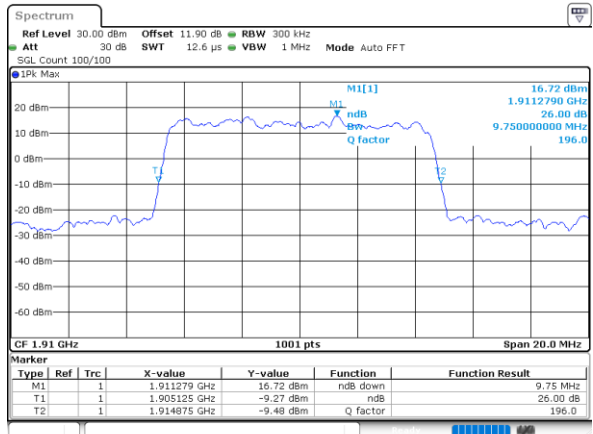

Middle Channel / 5MHz / 64QAM

Date: 4,SEP,2020 00:41:29

Middle Channel / 10MHz / 64QAM

Date: 4,SEP,2020 00:48:42

Highest Channel / 5MHz / 64QAM

Date: 4,SEP,2020 00:42:33

Highest Channel / 10MHz / 64QAM

Date: 4,SEP,2020 00:49:47