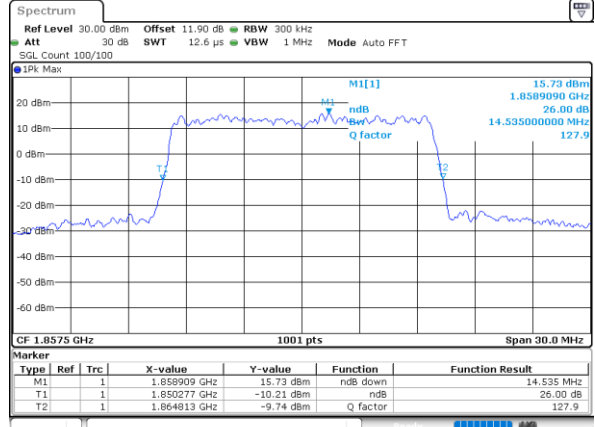

Highest Channel / 10MHz / QPSK

Date: 7,AUG,2020 04:11:22

Highest Channel / 10MHz / 16QAM

Date: 7,AUG,2020 04:11:10

LTE Band 25

Lowest Channel / 15MHz / QPSK

Date: 7_AUG.2020 04:13:05

Lowest Channel / 15MHz / 16QAM