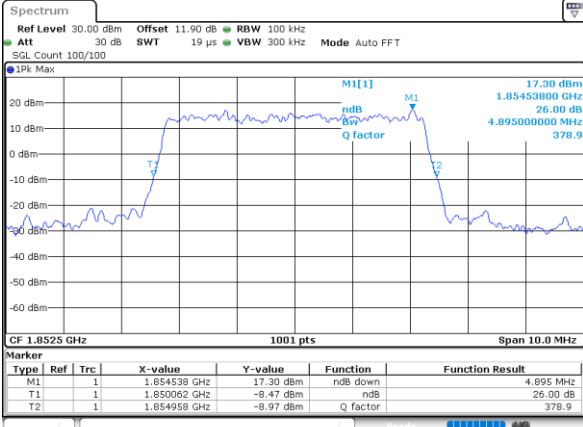

Highest Channel / 3MHz / 16QAM

Date: 7,AUG,2020 03:42:13

LTE Band 25

Lowest Channel / 5MHz / QPSK

Date: 7,AUG,2020 03:48:23

Lowest Channel / 5MHz / 16QAM

Date: 7,AUG,2020 03:48:35

Middle Channel / 5MHz / QPSK