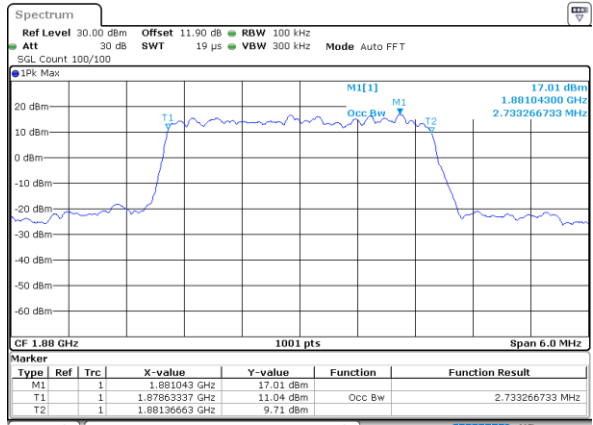

LTE Band 25

Lowest Channel / 1.4MHz / 64QAM

Date: 4,SEP,2020 01:07:07

Lowest Channel / 3MHz / 64QAM

Date: 4,SEP,2020 00:30:59

Middle Channel / 1.4MHz / 64QAM

Date: 4,SEP,2020 01:10:17

Middle Channel / 3MHz / 64QAM

Date: 4,SEP,2020 00:34:03

Highest Channel / 1.4MHz / 64QAM

Date: 4,SEP,2020 01:11:22

Highest Channel / 3MHz / 64QAM

Date: 4,SEP,2020 00:35:08

LTE Band 25

Lowest Channel / 5MHz / 64QAM

Date: 4.SEP.2020 00:13:13

Lowest Channel / 10MHz / 64QAM

Date: 4.SEP.2020 00:14:26

Middle Channel / 5MHz / 64QAM

Date: 4.SEP.2020 00:14:17

Middle Channel / 10MHz / 64QAM

Date: 4.SEP.2020 00:14:31

Highest Channel / 5MHz / 64QAM

Date: 4.SEP.2020 00:14:21