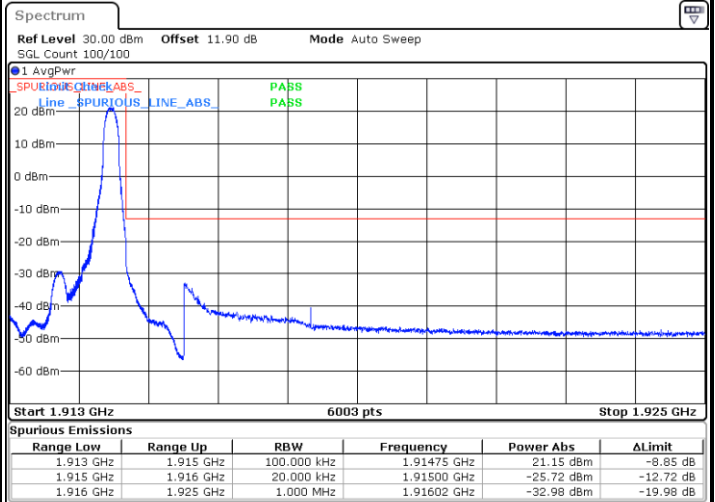

Highest Channel / 10MHz / 64QAM

Date: 4.SEP.2020 00:14:35

LTE Band 25

Lowest Channel / 15MHz / 64QAM

Date: 4,SEP,2020 00:52:40

Lowest Channel / 20MHz / 64QAM

Date: 4,SEP,2020 00:59:53

Middle Channel / 15MHz / 64QAM

Date: 4,SEP,2020 00:55:44

Middle Channel / 20MHz / 64QAM

Date: 4,SEP,2020 01:02:58

Highest Channel / 15MHz / 64QAM

Date: 4,SEP,2020 00:56:49

Highest Channel / 20MHz / 64QAM

Date: 4,SEP,2020 01:04:02

Conducted Band Edge

LTE Band 25 / 1.4MHz / 16QAM

Lowest Band Edge / 1 RB

Date: 7.AUG.2020 03:21:01

Highest Band Edge / 1 RB

Date: 7.AUG.2020 03:30:49

Lowest Band Edge / Full RB

Date: 7.AUG.2020 03:23:07

Highest Band Edge / Full RB

Date: 7.AUG.2020 03:29:41

LTE Band 25 / 1.4MHz / 64QAM

Lowest Band Edge / 1 RB

Date: 4.SEP.2020 01:08:22

Highest Band Edge / 1 RB

Date: 4.SEP.2020 01:13:49

Lowest Band Edge / Full RB

Date: 4.SEP.2020 01:09:25