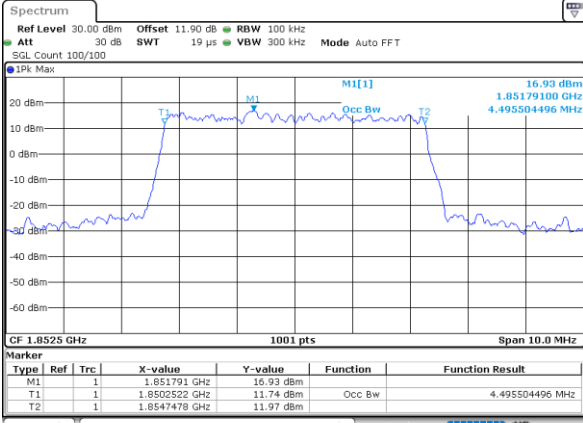

Highest Channel / 3MHz / QPSK

Date: 7_AUG.2020 03:41:50

Highest Channel / 3MHz / 16QAM

Date: 7_AUG.2020 03:42:02

LTE Band 25

Lowest Channel / 5MHz / QPSK

Date: 7_AUG.2020 03:47:59

Lowest Channel / 5MHz / 16QAM