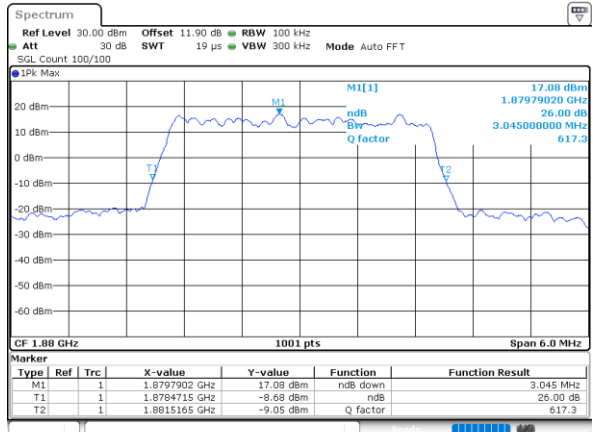

Date: 4,SEP,2020 01:07:19

Lowest Channel / 3MHz / 64QAM

Date: 4,SEP,2020 00:31:11

Middle Channel / 1.4MHz / 64QAM

Date: 4,SEP,2020 01:10:20

Middle Channel / 3MHz / 64QAM

Date: 4,SEP,2020 00:34:15

Highest Channel / 1.4MHz / 64QAM

Date: 4,SEP,2020 01:11:34

Highest Channel / 3MHz / 64QAM

Date: 4,SEP,2020 00:35:20

LTE Band 25

Lowest Channel / 5MHz / 64QAM

Date: 4,SEP,2020 00:13:24

Lowest Channel / 10MHz / 64QAM

Date: 4,SEP,2020 00:45:38