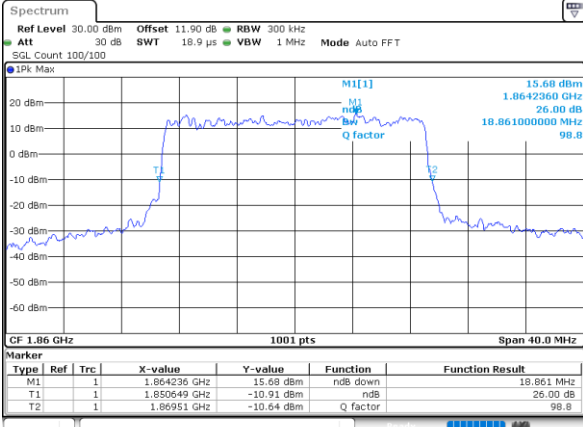

Date: 7_AUG.2020 04:25:39

LTE Band 25

Lowest Channel / 20MHz / QPSK

Date: 7_AUG.2020 04:42:08

Lowest Channel / 20MHz / 16QAM

Date: 7_AUG.2020 04:42:20

Middle Channel / 20MHz / QPSK

Date: 7_AUG.2020 04:46:57