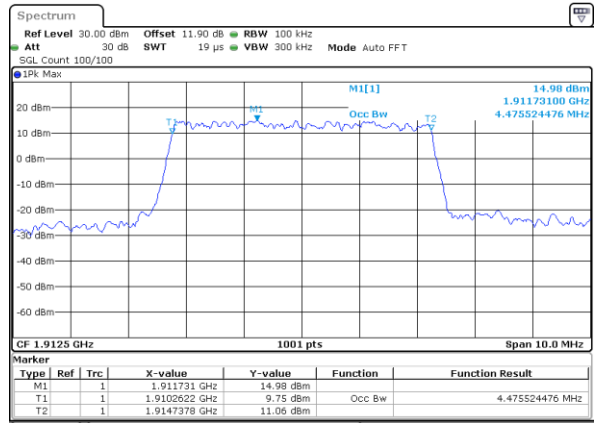

Highest Channel / 5MHz / 16QAM

Date: 7_AUG.2020 03:56:30