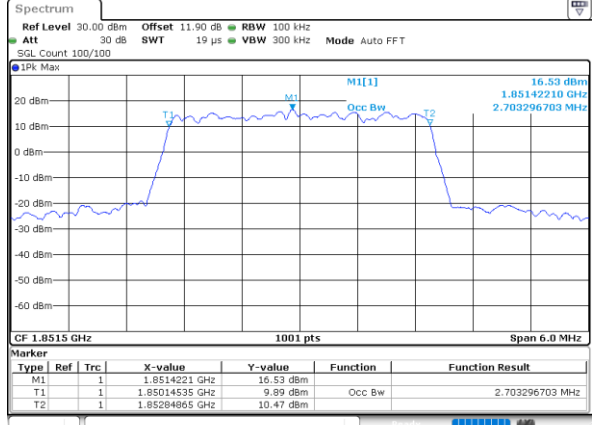

Date: 7_AUG.2020 04:25:15

Highest Channel / 15MHz / 16QAM

Date: 7_AUG.2020 04:25:27

LTE Band 25

Lowest Channel / 20MHz / QPSK

Date: 7,AUG,2020 04:41:44

Lowest Channel / 20MHz / 16QAM

Date: 7,AUG,2020 04:41:56

Middle Channel / 20MHz / QPSK

Date: 7,AUG,2020 04:46:33

Middle Channel / 20MHz / 16QAM

Date: 7,AUG,2020 04:46:45

Highest Channel / 20MHz / QPSK

Date: 7,AUG,2020 04:48:42

Highest Channel / 20MHz / 16QAM

Date: 7,AUG,2020 04:48:54

LTE Band 25

Lowest Channel / 1.4MHz / 64QAM

Date: 4,SEP,2020 01:07:07

Lowest Channel / 3MHz / 64QAM

Date: 4,SEP,2020 00:30:59

Middle Channel / 1.4MHz / 64QAM

Date: 4,SEP,2020 01:10:17

Middle Channel / 3MHz / 64QAM

Date: 4,SEP,2020 00:34:03

Highest Channel / 1.4MHz / 64QAM

Date: 4,SEP,2020 01:11:22

Highest Channel / 3MHz / 64QAM

Date: 4,SEP,2020 00:35:08

LTE Band 25

Lowest Channel / 5MHz / 64QAM

Date: 4.SEP.2020 00:13:13