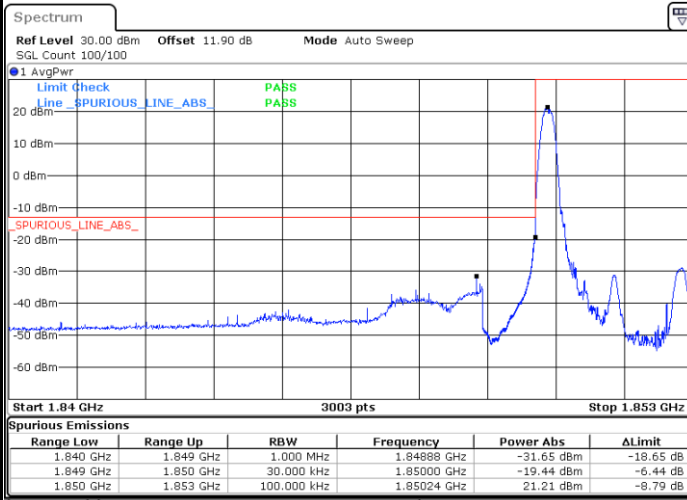

Date: 7.AUG.2020 03:29:41

LTE Band 25 / 1.4MHz / 64QAM

Lowest Band Edge / 1 RB

Date: 4.SEP.2020 01:08:22

Highest Band Edge / 1 RB

Date: 4.SEP.2020 01:13:49

Lowest Band Edge / Full RB

Date: 4.SEP.2020 01:09:25

Highest Band Edge / Full RB

Date: 4.SEP.2020 01:12:41

LTE Band 25 / 3MHz / QPSK

Lowest Band Edge / 1RB

Date: 7.AUG.2020 03:35:06

Highest Band Edge / 1 RB

Date: 7.AUG.2020 03:46:25

Lowest Band Edge / Full RB

Date: 7.AUG.2020 03:37:06

Highest Band Edge / Full RB

Date: 7.AUG.2020 03:43:25

LTE Band 25 / 3MHz / 16QAM

Lowest Band Edge / 1 RB

Date: 7.AUG.2020 03:36:06

Highest Band Edge / 1 RB

Date: 7.AUG.2020 03:45:25

Lowest Band Edge / Full RB

Date: 7.AUG.2020 03:38:06

Highest Band Edge / Full RB

Date: 7.AUG.2020 03:44:25