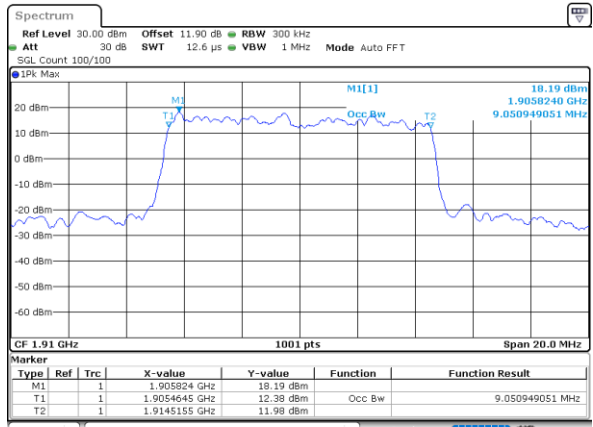

Middle Channel / 10MHz / 16QAM

Date: 7_AUG.2020 04:08:49

Highest Channel / 10MHz / QPSK

Date: 7_AUG.2020 04:10:47

Highest Channel / 10MHz / 16QAM

Date: 7_AUG.2020 04:10:58

LTE Band 25

Lowest Channel / 15MHz / QPSK