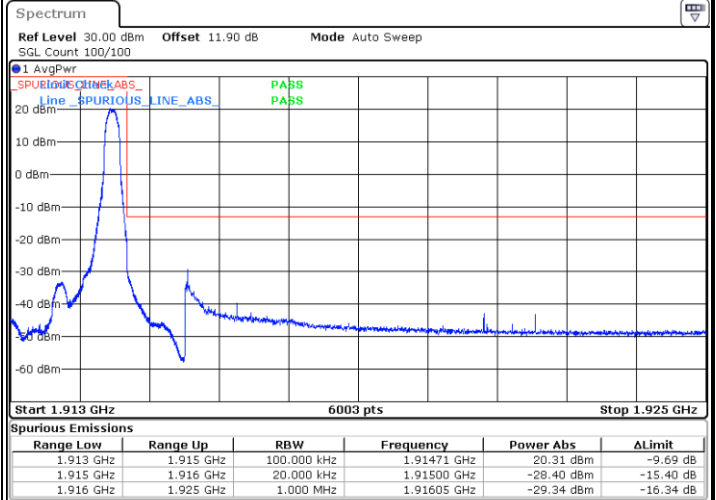

LTE Band 25 / 1.4MHz / 16QAM

Lowest Band Edge / 1 RB

Date: 7.AUG.2020 03:21:01

Highest Band Edge / 1 RB

Date: 7.AUG.2020 03:30:49

Lowest Band Edge / Full RB

Date: 7.AUG.2020 03:23:07

Highest Band Edge / Full RB

Date: 7.AUG.2020 03:29:41

LTE Band 25 / 1.4MHz / 64QAM

Lowest Band Edge / 1 RB

Date: 4.SEP.2020 01:08:22

Highest Band Edge / 1 RB

Date: 4.SEP.2020 01:13:49

Lowest Band Edge / Full RB

Date: 4.SEP.2020 01:09:25

Highest Band Edge / Full RB

Date: 4.SEP.2020 01:12:41

LTE Band 25 / 3MHz / QPSK

Lowest Band Edge / 1RB

Date: 7.AUG.2020 03:35:06

Highest Band Edge / 1 RB

Date: 7.AUG.2020 03:46:25

Lowest Band Edge / Full RB

Date: 7.AUG.2020 03:37:06

Highest Band Edge / Full RB

Date: 7.AUG.2020 03:43:25

LTE Band 25 / 3MHz / 16QAM

Lowest Band Edge / 1 RB

Date: 7.AUG.2020 03:36:06

Highest Band Edge / 1 RB

Date: 7.AUG.2020 03:45:25