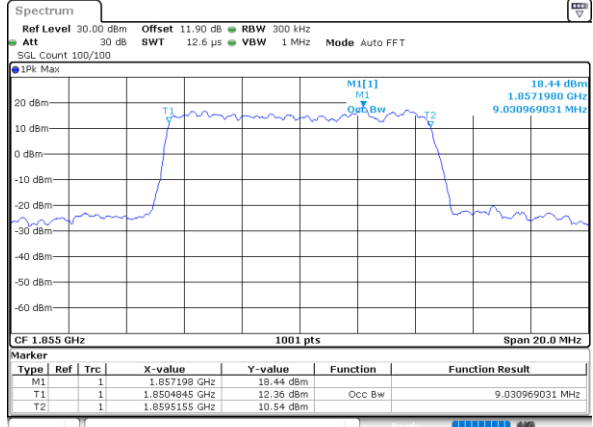

Date: 7_AUG.2020 03:56:30

LTE Band 25

Lowest Channel / 10MHz / QPSK

Date: 7_AUG.2020 04:02:28

Lowest Channel / 10MHz / 16QAM

Date: 7_AUG.2020 04:02:39

Middle Channel / 10MHz / QPSK

Date: 7_AUG.2020 04:08:37