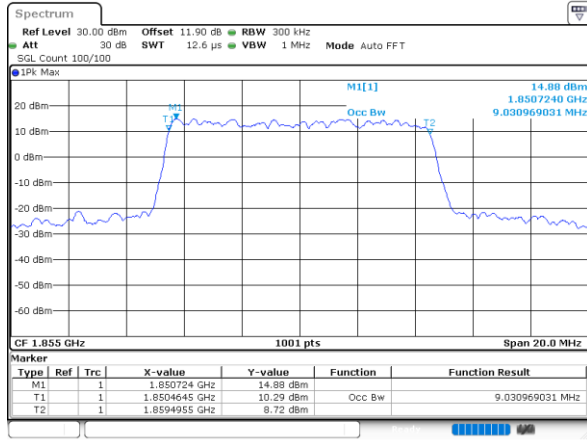

Date: 4,SEP,2020 00:34:03

Highest Channel / 1.4MHz / 64QAM

Date: 4,SEP,2020 01:11:22

Highest Channel / 3MHz / 64QAM

Date: 4,SEP,2020 00:35:08

LTE Band 25

Lowest Channel / 5MHz / 64QAM

Date: 4.SEP.2020 00:13:13

Lowest Channel / 10MHz / 64QAM

Date: 4.SEP.2020 00:14:26

Middle Channel / 5MHz / 64QAM

Date: 4.SEP.2020 00:14:17

Middle Channel / 10MHz / 64QAM

Date: 4.SEP.2020 00:14:31

Highest Channel / 5MHz / 64QAM

Date: 4.SEP.2020 00:14:21