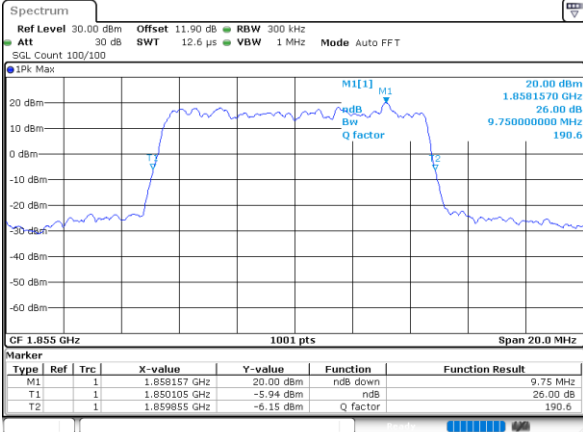

LTE Band 25

Lowest Channel / 10MHz / QPSK

Date: 7,AUG,2020 04:02:51