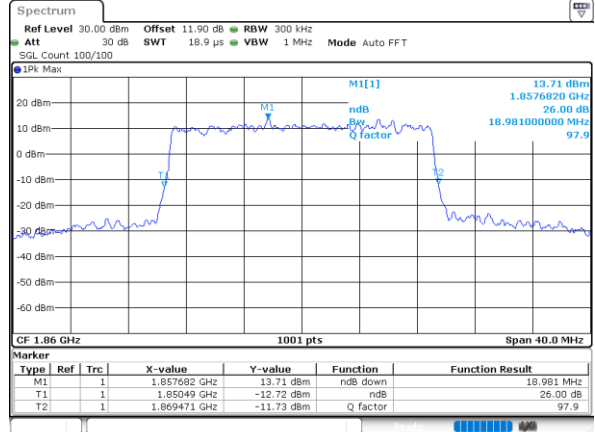

Lowest Channel / 20MHz / 64QAM

Date: 4,SEP,2020 01:00:05