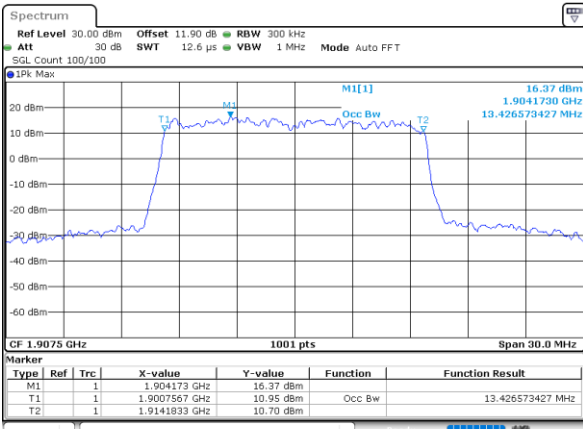

Date: 7_AUG.2020 04:33:41

Lowest Channel / 15MHz / 16QAM

Date: 7_AUG.2020 04:33:53

Middle Channel / 15MHz / QPSK

Date: 7_AUG.2020 04:23:06

Middle Channel / 15MHz / 16QAM

Date: 7_AUG.2020 04:23:18

Highest Channel / 15MHz / QPSK

Date: 7_AUG.2020 04:25:15

Highest Channel / 15MHz / 16QAM

Date: 7_AUG.2020 04:25:27

LTE Band 25

Lowest Channel / 20MHz / QPSK

Date: 7,AUG,2020 04:41:44

Lowest Channel / 20MHz / 16QAM

Date: 7,AUG,2020 04:41:56