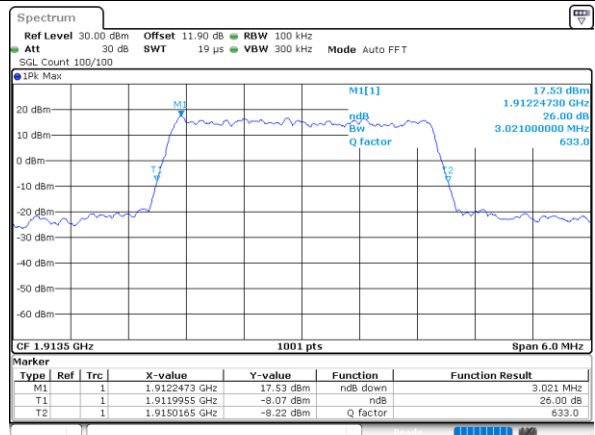

Highest Channel / 3MHz / 16QAM

Date: 7,AUG,2020 03:42:13

LTE Band 25

Lowest Channel / 5MHz / QPSK

Date: 7,AUG,2020 03:48:23

Lowest Channel / 5MHz / 16QAM

Date: 7,AUG,2020 03:48:35

Middle Channel / 5MHz / QPSK