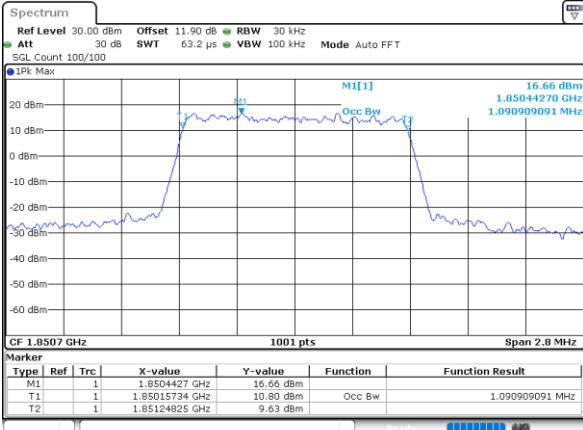

Date: 4,SEP,2020 01:03:10

Highest Channel / 15MHz / 64QAM

Date: 4,SEP,2020 00:57:00

Highest Channel / 20MHz / 64QAM

Date: 4,SEP,2020 01:04:14

Occupied Bandwidth

Mode	LTE Band 25 : 99%OBW(MHz)											
BW	1.4MHz		3MHz		5MHz		10MHz		15MHz		20MHz	
Mod.	QPSK	16QAM	QPSK	16QAM	QPSK	16QAM	QPSK	16QAM	QPSK	16QAM	QPSK	16QAM
Lowest CH	1.09	1.08	2.72	2.73	4.50	4.49	9.09	9.03	13.46	13.49	17.82	17.90
Middle CH	1.10	1.08	2.73	2.72	4.50	4.50	8.99	8.99	13.40	13.40	17.78	17.86
Highest CH	1.09	1.09	2.71	2.75	4.50	4.48	9.05	9.05	13.43	13.37	17.82	17.78
Mode	LTE Band 25 : 99%OBW(MHz)											
BW	1.4MHz		3MHz		5MHz		10MHz		15MHz		20MHz	
Mod.	64QAM		64QAM		64QAM		64QAM		64QAM		64QAM	
Lowest CH	1.09	-	2.70	-	4.48	-	9.03	-	13.46	-	17.90	-
Middle CH	1.09	-	2.73	-	4.51	-	9.03	-	13.40	-	17.90	-
Highest CH	1.09	-	2.73	-	4.52	-	9.07	-	13.43	-	17.90	-

LTE Band 25

Lowest Channel / 1.4MHz / QPSK

Lowest Channel / 1.4MHz / 16QAM

Middle Channel / 1.4MHz / QPSK

Middle Channel / 1.4MHz / 16QAM

Highest Channel / 1.4MHz / QPSK

Highest Channel / 1.4MHz / 16QAM

LTE Band 25