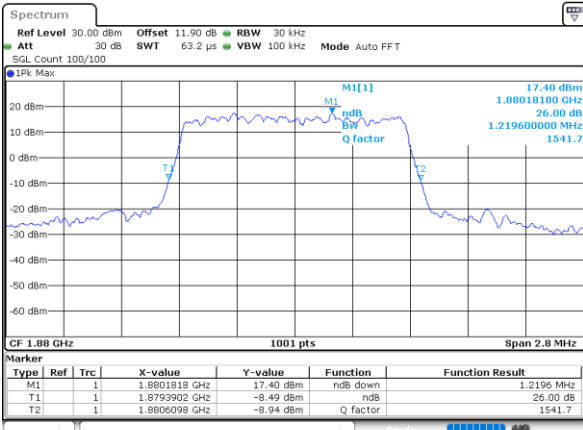

LTE Band 25

Lowest Channel / 1.4MHz / QPSK

Date: 7_AUG.2020 03:18:43

Lowest Channel / 1.4MHz / 16QAM

Date: 7_AUG.2020 03:18:54

Middle Channel / 1.4MHz / QPSK

Date: 7_AUG.2020 03:25:05

Middle Channel / 1.4MHz / 16QAM