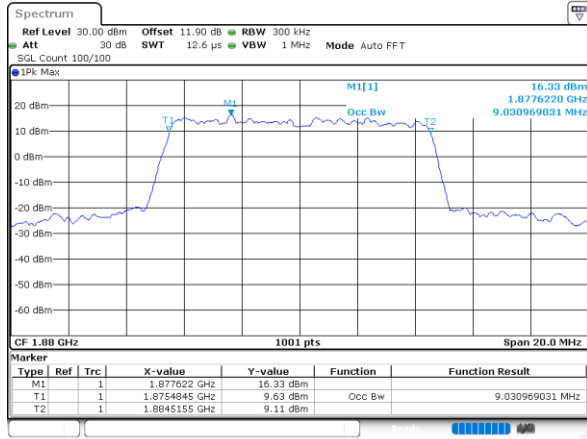

Date: 4,SEP,2020 00:34:03

Highest Channel / 1.4MHz / 64QAM

Date: 4,SEP,2020 01:11:22

Highest Channel / 3MHz / 64QAM

Date: 4,SEP,2020 00:35:08

LTE Band 25

Lowest Channel / 5MHz / 64QAM

Date: 4.SEP.2020 00:13:13

Lowest Channel / 10MHz / 64QAM

Date: 4.SEP.2020 00:14:26

Middle Channel / 5MHz / 64QAM

Date: 4.SEP.2020 00:14:17

Middle Channel / 10MHz / 64QAM

Date: 4.SEP.2020 00:14:31

Highest Channel / 5MHz / 64QAM

Date: 4.SEP.2020 00:14:21

Highest Channel / 10MHz / 64QAM

Date: 4.SEP.2020 00:14:35

LTE Band 25

Lowest Channel / 15MHz / 64QAM

Date: 4,SEP,2020 00:52:40

Lowest Channel / 20MHz / 64QAM

Date: 4,SEP,2020 00:59:53

Middle Channel / 15MHz / 64QAM