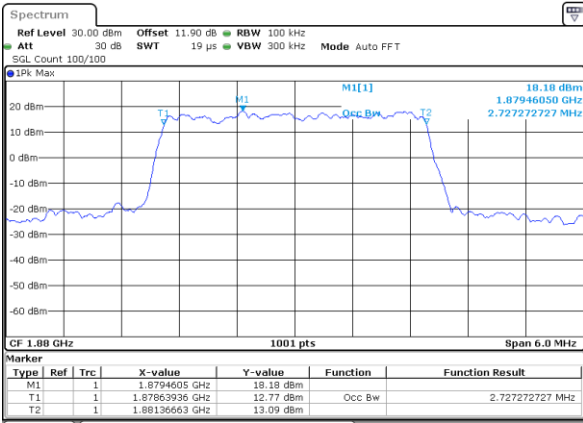

LTE Band 25

Lowest Channel / 1.4MHz / QPSK

Lowest Channel / 1.4MHz / 16QAM

Middle Channel / 1.4MHz / QPSK

Middle Channel / 1.4MHz / 16QAM

Highest Channel / 1.4MHz / QPSK

Highest Channel / 1.4MHz / 16QAM

LTE Band 25

Lowest Channel / 3MHz / QPSK

Date: 7_AUG.2020 03:33:31

Lowest Channel / 3MHz / 16QAM

Date: 7_AUG.2020 03:33:43

Middle Channel / 3MHz / QPSK

Date: 7_AUG.2020 03:39:40

Middle Channel / 3MHz / 16QAM

Date: 7_AUG.2020 03:39:52

Highest Channel / 3MHz / QPSK

Date: 7_AUG.2020 03:41:50

Highest Channel / 3MHz / 16QAM

Date: 7_AUG.2020 03:42:02

LTE Band 25

Lowest Channel / 5MHz / QPSK

Date: 7_AUG.2020 03:47:59

Lowest Channel / 5MHz / 16QAM