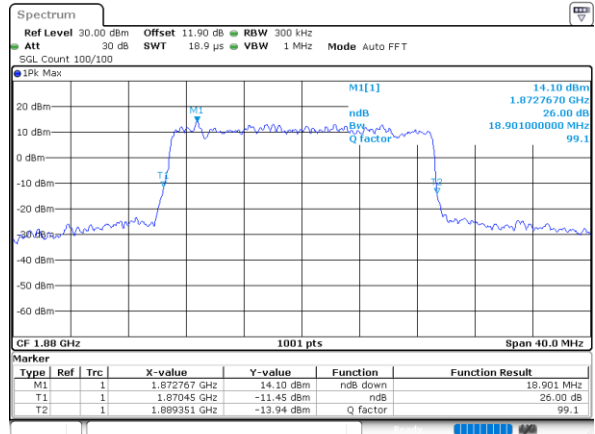

LTE Band 25

Lowest Channel / 15MHz / 64QAM

Date: 4,SEP,2020 00:52:52

Lowest Channel / 20MHz / 64QAM

Date: 4,SEP,2020 01:00:05

Middle Channel / 15MHz / 64QAM

Date: 4,SEP,2020 00:55:56

Middle Channel / 20MHz / 64QAM