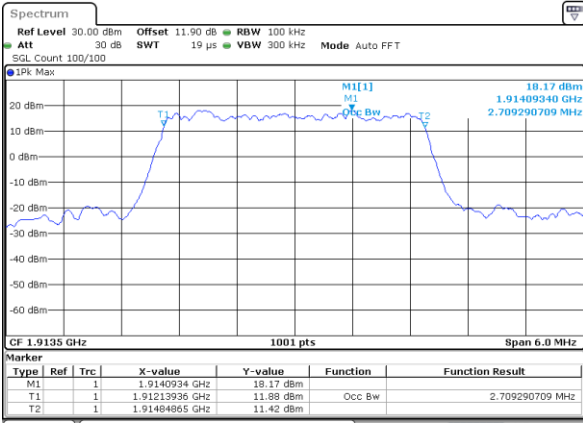

Highest Channel / 3MHz / QPSK

Date: 7_AUG.2020 03:41:50

Highest Channel / 3MHz / 16QAM

Date: 7_AUG.2020 03:42:02

LTE Band 25

Lowest Channel / 5MHz / QPSK

Date: 7_AUG.2020 03:47:59

Lowest Channel / 5MHz / 16QAM