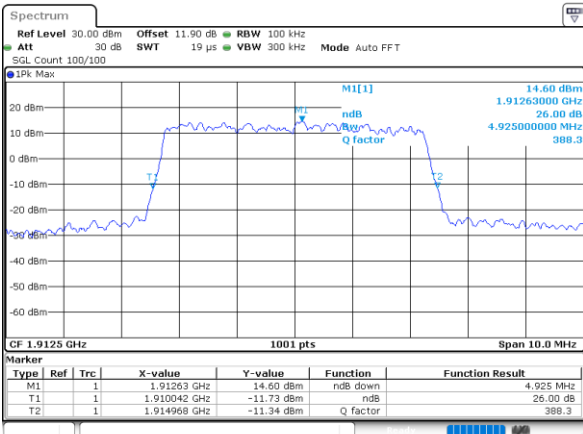

Middle Channel / 5MHz / 64QAM

Date: 4,SEP,2020 00:41:29

Middle Channel / 10MHz / 64QAM

Date: 4,SEP,2020 00:48:42

Highest Channel / 5MHz / 64QAM

Date: 4,SEP,2020 00:42:33

Highest Channel / 10MHz / 64QAM

Date: 4,SEP,2020 00:49:47