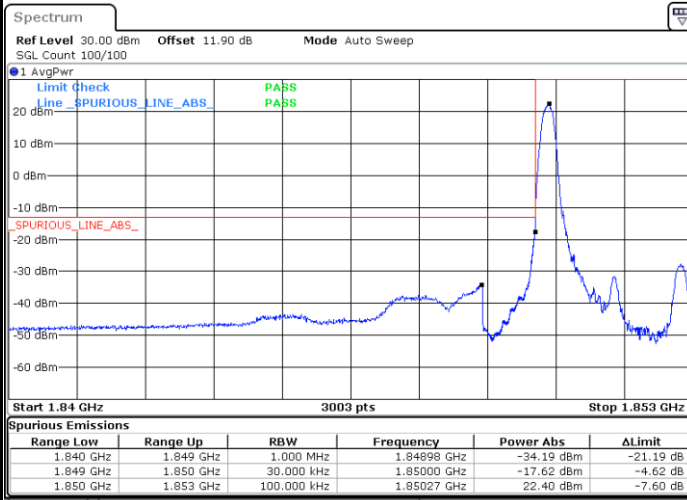

Date: 7.AUG.2020 03:29:41

LTE Band 25 / 1.4MHz / 64QAM

Lowest Band Edge / 1 RB

Date: 4.SEP.2020 01:08:22

Highest Band Edge / 1 RB

Date: 4.SEP.2020 01:13:49

Lowest Band Edge / Full RB

Date: 4.SEP.2020 01:09:25

Highest Band Edge / Full RB

Date: 4.SEP.2020 01:12:41

LTE Band 25 / 3MHz / QPSK

Lowest Band Edge / 1RB

Date: 7.AUG.2020 03:35:06

Highest Band Edge / 1 RB

Date: 7.AUG.2020 03:46:25

Lowest Band Edge / Full RB

Date: 7.AUG.2020 03:37:06

Highest Band Edge / Full RB

Date: 7.AUG.2020 03:43:25

LTE Band 25 / 3MHz / 16QAM

Lowest Band Edge / 1 RB

Date: 7.AUG.2020 03:36:06

Highest Band Edge / 1 RB

Date: 7.AUG.2020 03:45:25