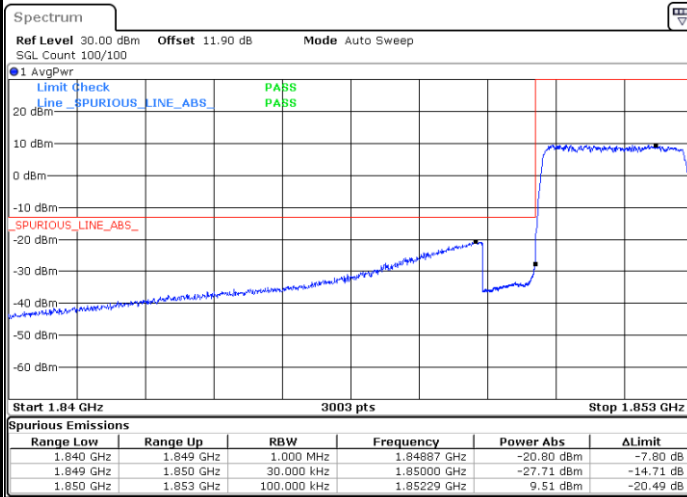

Date: 7.AUG.2020 03:29:41

LTE Band 25 / 1.4MHz / 64QAM

Lowest Band Edge / 1 RB

Date: 4.SEP.2020 01:08:22

Highest Band Edge / 1 RB

Date: 4.SEP.2020 01:13:49

Lowest Band Edge / Full RB

Date: 4.SEP.2020 01:09:25

Highest Band Edge / Full RB

Date: 4.SEP.2020 01:12:41

LTE Band 25 / 3MHz / QPSK

Lowest Band Edge / 1RB

Date: 7.AUG.2020 03:35:06

Highest Band Edge / 1 RB

Date: 7.AUG.2020 03:46:25

Lowest Band Edge / Full RB

Date: 7.AUG.2020 03:37:06

Highest Band Edge / Full RB

Date: 7.AUG.2020 03:43:25

LTE Band 25 / 3MHz / 16QAM

Lowest Band Edge / 1 RB

Date: 7.AUG.2020 03:36:06

Highest Band Edge / 1 RB

Date: 7.AUG.2020 03:45:25

Lowest Band Edge / Full RB

Date: 7.AUG.2020 03:38:06

Highest Band Edge / Full RB

Date: 7.AUG.2020 03:44:25