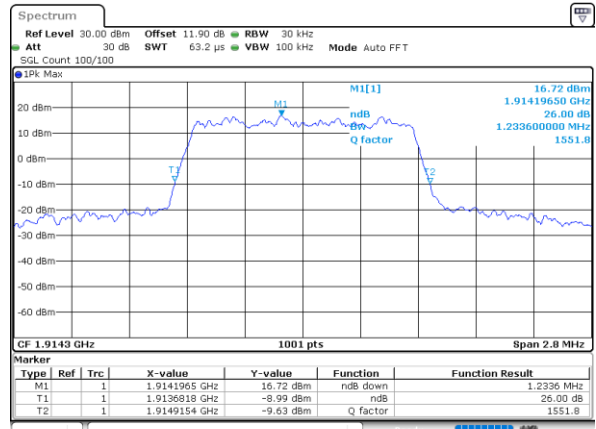

LTE Band 25

Lowest Channel / 1.4MHz / QPSK

Date: 7_AUG.2020 03:18:43

Lowest Channel / 1.4MHz / 16QAM

Date: 7_AUG.2020 03:18:54

Middle Channel / 1.4MHz / QPSK

Date: 7_AUG.2020 03:25:05

Middle Channel / 1.4MHz / 16QAM

Date: 7_AUG.2020 03:25:17

Highest Channel / 1.4MHz / QPSK

Date: 7_AUG.2020 03:27:26

Highest Channel / 1.4MHz / 16QAM

Date: 7_AUG.2020 03:27:14

LTE Band 25

Lowest Channel / 3MHz / QPSK

Date: 7,AUG,2020 03:33:54