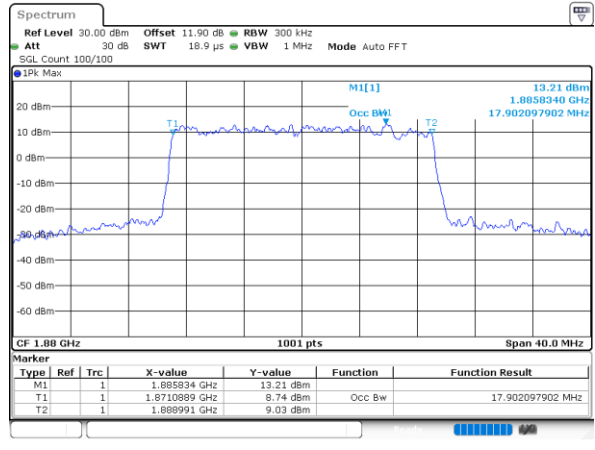

Middle Channel / 20MHz / 64QAM

Date: 4,SEP,2020 01:02:58