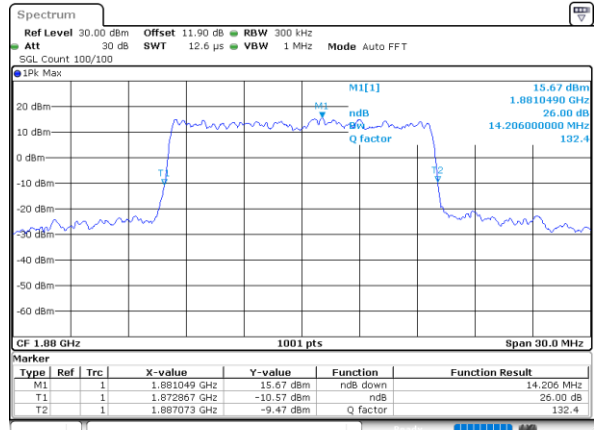

Middle Channel / 15MHz / 16QAM

Date: 7_AUG.2020 04:23:41