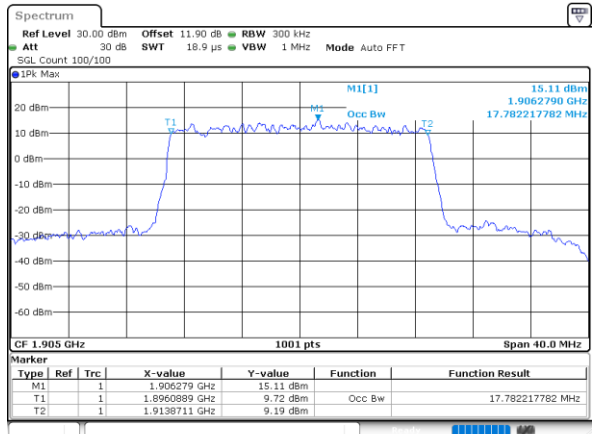

Middle Channel / 20MHz / QPSK

Date: 7,AUG,2020 04:46:33

Middle Channel / 20MHz / 16QAM

Date: 7,AUG,2020 04:46:45

Highest Channel / 20MHz / QPSK

Date: 7,AUG,2020 04:48:42

Highest Channel / 20MHz / 16QAM

Date: 7,AUG,2020 04:48:54

LTE Band 25

Lowest Channel / 1.4MHz / 64QAM

Date: 4,SEP,2020 01:07:07

Lowest Channel / 3MHz / 64QAM

Date: 4,SEP,2020 00:30:59

Middle Channel / 1.4MHz / 64QAM

Date: 4,SEP,2020 01:10:17

Middle Channel / 3MHz / 64QAM