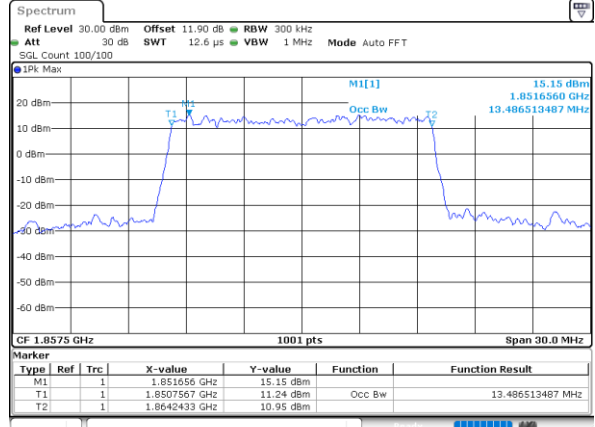

Lowest Channel / 15MHz / 16QAM

Date: 7_AUG.2020 04:33:53