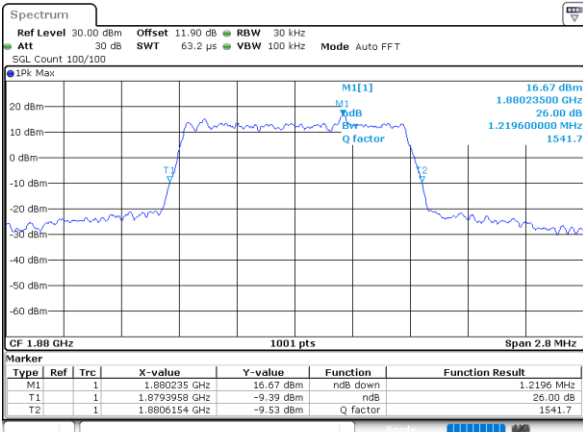

Middle Channel / 1.4MHz / 64QAM

Date: 4,SEP,2020 01:10:20