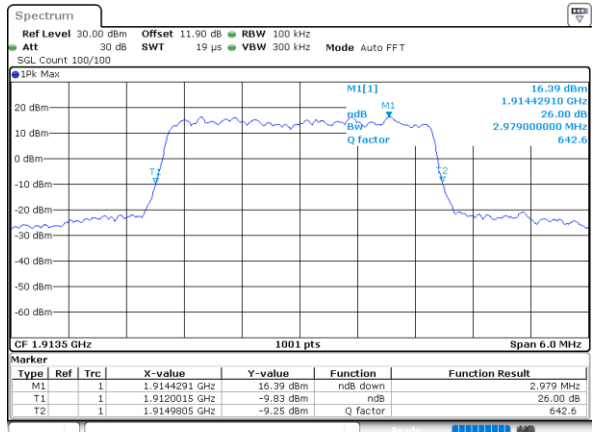

Date: 4,SEP,2020 01:07:19

Lowest Channel / 3MHz / 64QAM

Date: 4,SEP,2020 00:31:11

Middle Channel / 1.4MHz / 64QAM

Date: 4,SEP,2020 01:10:20

Middle Channel / 3MHz / 64QAM

Date: 4,SEP,2020 00:34:15

Highest Channel / 1.4MHz / 64QAM

Date: 4,SEP,2020 01:11:34

Highest Channel / 3MHz / 64QAM

Date: 4,SEP,2020 00:35:20

LTE Band 25

Lowest Channel / 5MHz / 64QAM

Date: 4,SEP,2020 00:13:24

Lowest Channel / 10MHz / 64QAM

Date: 4,SEP,2020 00:45:38