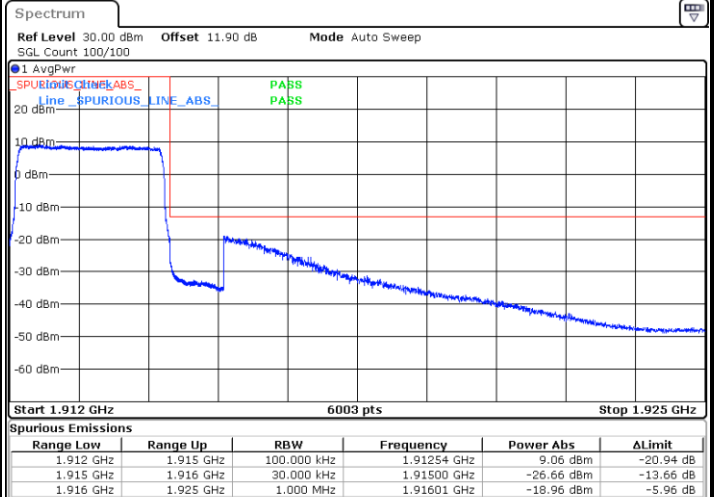

Date: 7.AUG.2020 03:29:41

LTE Band 25 / 1.4MHz / 64QAM

Lowest Band Edge / 1 RB

Date: 4.SEP.2020 01:08:22

Highest Band Edge / 1 RB

Date: 4.SEP.2020 01:13:49

Lowest Band Edge / Full RB

Date: 4.SEP.2020 01:09:25

Highest Band Edge / Full RB

Date: 4.SEP.2020 01:12:41

LTE Band 25 / 3MHz / QPSK

Lowest Band Edge / 1RB

Date: 7.AUG.2020 03:35:06

Highest Band Edge / 1 RB

Date: 7.AUG.2020 03:46:25

Lowest Band Edge / Full RB

Date: 7.AUG.2020 03:37:06

Highest Band Edge / Full RB

Date: 7.AUG.2020 03:43:25

LTE Band 25 / 3MHz / 16QAM

Lowest Band Edge / 1 RB

Date: 7.AUG.2020 03:36:06

Highest Band Edge / 1 RB

Date: 7.AUG.2020 03:45:25

Lowest Band Edge / Full RB

Date: 7.AUG.2020 03:38:06

Highest Band Edge / Full RB

Date: 7.AUG.2020 03:44:25