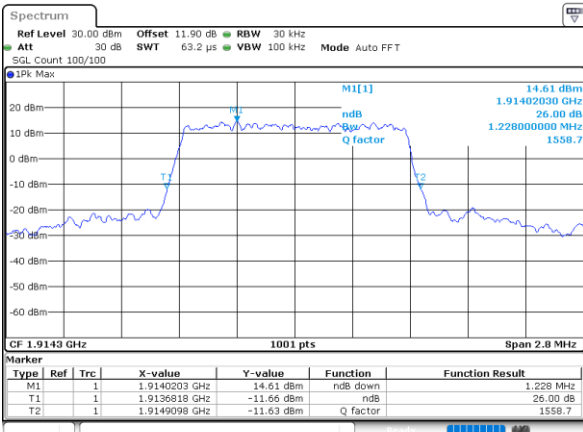

Date: 4,SEP,2020 01:07:19

Lowest Channel / 3MHz / 64QAM

Date: 4,SEP,2020 00:31:11

Middle Channel / 1.4MHz / 64QAM

Date: 4,SEP,2020 01:10:20

Middle Channel / 3MHz / 64QAM

Date: 4,SEP,2020 00:34:15

Highest Channel / 1.4MHz / 64QAM