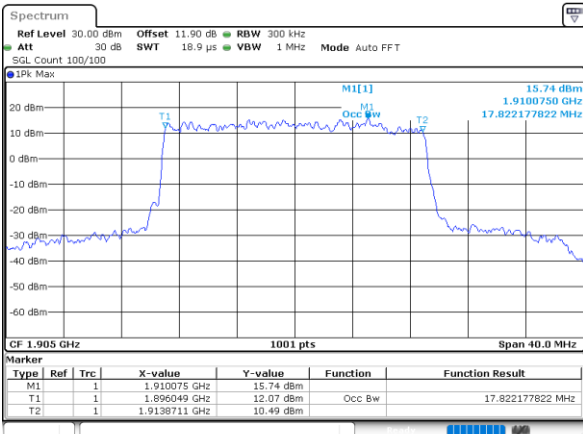

Date: 7_AUG.2020 04:25:15

Highest Channel / 15MHz / 16QAM

Date: 7_AUG.2020 04:25:27

LTE Band 25

Lowest Channel / 20MHz / QPSK

Date: 7,AUG,2020 04:41:44

Lowest Channel / 20MHz / 16QAM

Date: 7,AUG,2020 04:41:56

Middle Channel / 20MHz / QPSK

Date: 7,AUG,2020 04:46:33

Middle Channel / 20MHz / 16QAM

Date: 7,AUG,2020 04:46:45

Highest Channel / 20MHz / QPSK

Date: 7,AUG,2020 04:48:42

Highest Channel / 20MHz / 16QAM

Date: 7,AUG,2020 04:48:54

LTE Band 25

Lowest Channel / 1.4MHz / 64QAM

Date: 4,SEP,2020 01:07:07

Lowest Channel / 3MHz / 64QAM

Date: 4,SEP,2020 00:30:59

Middle Channel / 1.4MHz / 64QAM

Date: 4,SEP,2020 01:10:17

Middle Channel / 3MHz / 64QAM

Date: 4,SEP,2020 00:34:03

Highest Channel / 1.4MHz / 64QAM

Date: 4,SEP,2020 01:11:22

Highest Channel / 3MHz / 64QAM

Date: 4,SEP,2020 00:35:08

LTE Band 25

Lowest Channel / 5MHz / 64QAM

Date: 4.SEP.2020 00:13:13