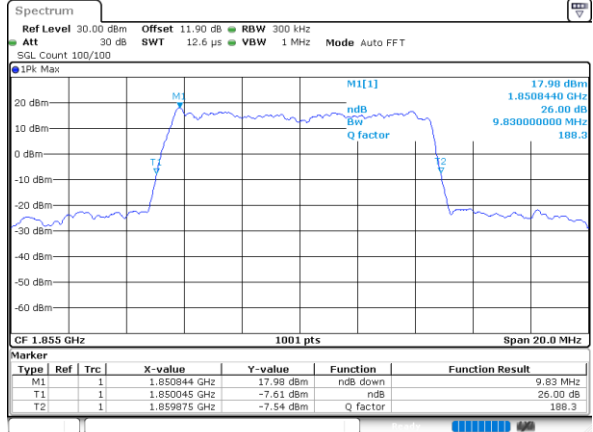

Lowest Channel / 10MHz / 16QAM

Date: 7,AUG,2020 04:03:03