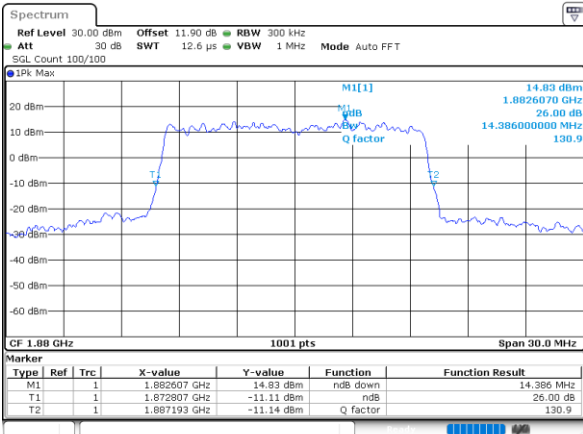

LTE Band 25

Lowest Channel / 15MHz / 64QAM

Date: 4,SEP,2020 00:52:52

Lowest Channel / 20MHz / 64QAM

Date: 4,SEP,2020 01:00:05

Middle Channel / 15MHz / 64QAM

Date: 4,SEP,2020 00:55:56

Middle Channel / 20MHz / 64QAM

Date: 4,SEP,2020 01:03:10

Highest Channel / 15MHz / 64QAM

Date: 4,SEP,2020 00:57:00

Highest Channel / 20MHz / 64QAM

Date: 4,SEP,2020 01:04:14

Occupied Bandwidth

Mode	LTE Band 25 : 99%OBW(MHz)											
BW	1.4MHz		3MHz		5MHz		10MHz		15MHz		20MHz	
Mod.	QPSK	16QAM	QPSK	16QAM	QPSK	16QAM	QPSK	16QAM	QPSK	16QAM	QPSK	16QAM
Lowest CH	1.09	1.08	2.72	2.73	4.50	4.49	9.09	9.03	13.46	13.49	17.82	17.90
Middle CH	1.10	1.08	2.73	2.72	4.50	4.50	8.99	8.99	13.40	13.40	17.78	17.86
Highest CH	1.09	1.09	2.71	2.75	4.50	4.48	9.05	9.05	13.43	13.37	17.82	17.78
Mode	LTE Band 25 : 99%OBW(MHz)											
BW	1.4MHz		3MHz		5MHz		10MHz		15MHz		20MHz	
Mod.	64QAM		64QAM		64QAM		64QAM		64QAM		64QAM	
Lowest CH	1.09	-	2.70	-	4.48	-	9.03	-	13.46	-	17.90	-
Middle CH	1.09	-	2.73	-	4.51	-	9.03	-	13.40	-	17.90	-
Highest CH	1.09	-	2.73	-	4.52	-	9.07	-	13.43	-	17.90	-