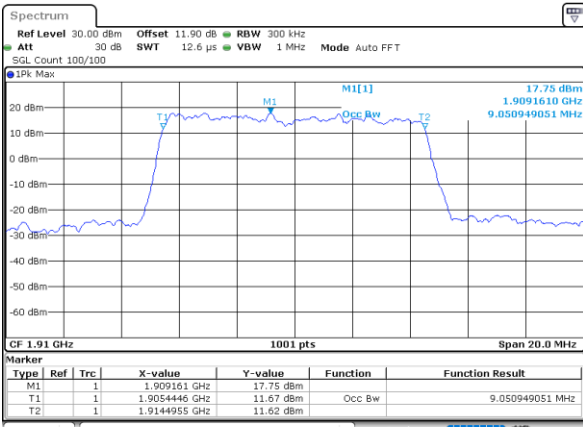

Date: 7_AUG.2020 03:56:30

LTE Band 25

Lowest Channel / 10MHz / QPSK

Date: 7_AUG.2020 04:02:28

Lowest Channel / 10MHz / 16QAM

Date: 7_AUG.2020 04:02:39

Middle Channel / 10MHz / QPSK

Date: 7_AUG.2020 04:08:37

Middle Channel / 10MHz / 16QAM

Date: 7_AUG.2020 04:08:49

Highest Channel / 10MHz / QPSK

Date: 7_AUG.2020 04:10:47

Highest Channel / 10MHz / 16QAM

Date: 7_AUG.2020 04:10:58

LTE Band 25

Lowest Channel / 15MHz / QPSK