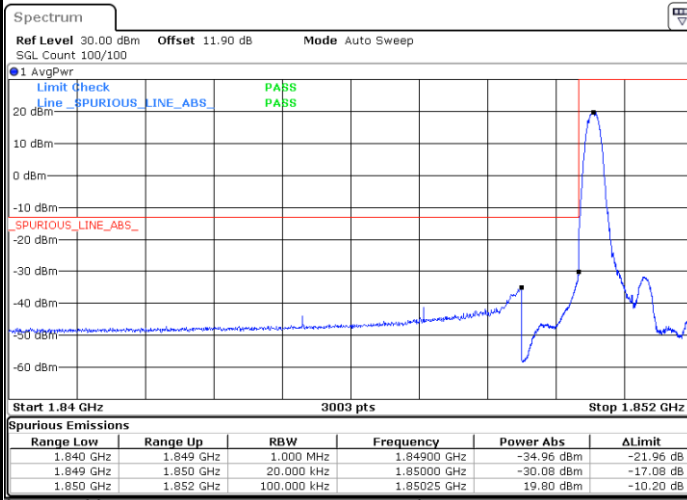

Date: 4,SEP,2020 00:55:44

Middle Channel / 20MHz / 64QAM

Date: 4,SEP,2020 01:02:58

Highest Channel / 15MHz / 64QAM

Date: 4,SEP,2020 00:56:49

Highest Channel / 20MHz / 64QAM

Date: 4,SEP,2020 01:04:02

Conducted Band Edge

LTE Band 25 / 1.4MHz / 16QAM

Lowest Band Edge / 1 RB

Date: 7.AUG.2020 03:21:01

Highest Band Edge / 1 RB

Date: 7.AUG.2020 03:30:49

Lowest Band Edge / Full RB

Date: 7.AUG.2020 03:23:07

Highest Band Edge / Full RB

Date: 7.AUG.2020 03:29:41

LTE Band 25 / 1.4MHz / 64QAM

Lowest Band Edge / 1 RB

Date: 4.SEP.2020 01:08:22

Highest Band Edge / 1 RB

Date: 4.SEP.2020 01:13:49

Lowest Band Edge / Full RB

Date: 4.SEP.2020 01:09:25

Highest Band Edge / Full RB

Date: 4.SEP.2020 01:12:41

LTE Band 25 / 3MHz / QPSK

Lowest Band Edge / 1RB

Date: 7.AUG.2020 03:35:06

Highest Band Edge / 1 RB

Date: 7.AUG.2020 03:46:25

Lowest Band Edge / Full RB