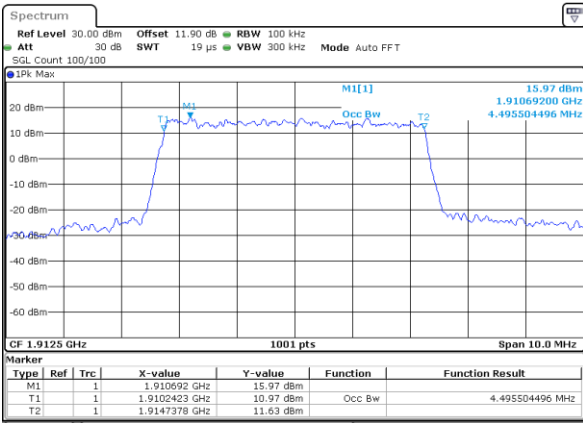

Highest Channel / 5MHz / QPSK

Date: 7_AUG.2020 03:56:18