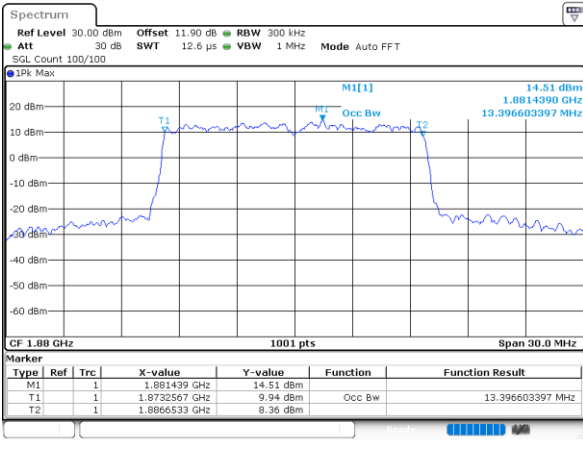

Lowest Channel / 10MHz / 64QAM

Date: 4.SEP.2020 00:14:26

Middle Channel / 5MHz / 64QAM

Date: 4.SEP.2020 00:14:17

Middle Channel / 10MHz / 64QAM

Date: 4.SEP.2020 00:14:31

Highest Channel / 5MHz / 64QAM

Date: 4.SEP.2020 00:14:21

Highest Channel / 10MHz / 64QAM

Date: 4.SEP.2020 00:14:35

LTE Band 25

Lowest Channel / 15MHz / 64QAM

Date: 4,SEP,2020 00:52:40

Lowest Channel / 20MHz / 64QAM

Date: 4,SEP,2020 00:59:53

Middle Channel / 15MHz / 64QAM

Date: 4,SEP,2020 00:55:44

Middle Channel / 20MHz / 64QAM

Date: 4,SEP,2020 01:02:58

Highest Channel / 15MHz / 64QAM

Date: 4,SEP,2020 00:56:49

Highest Channel / 20MHz / 64QAM

Date: 4,SEP,2020 01:04:02

Conducted Band Edge