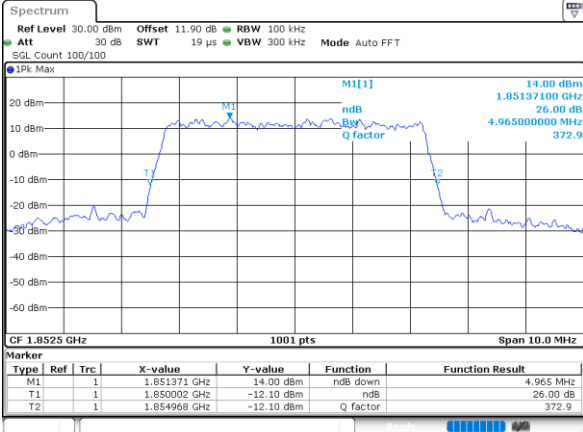

Date: 4,SEP,2020 01:11:34

Highest Channel / 3MHz / 64QAM

Date: 4,SEP,2020 00:35:20

LTE Band 25

Lowest Channel / 5MHz / 64QAM

Date: 4,SEP,2020 00:13:24

Lowest Channel / 10MHz / 64QAM

Date: 4,SEP,2020 00:45:38