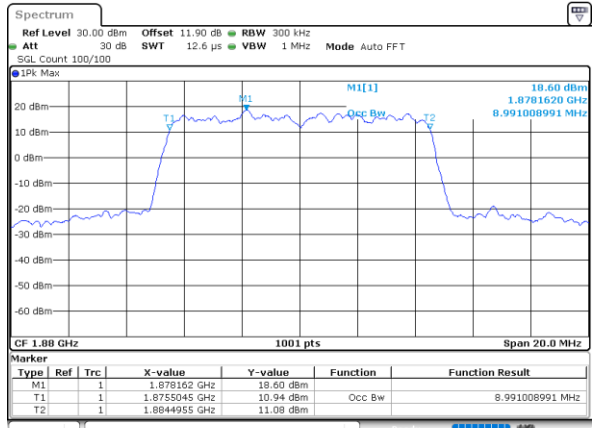

Date: 7_AUG.2020 03:56:30

LTE Band 25

Lowest Channel / 10MHz / QPSK

Date: 7_AUG.2020 04:02:28

Lowest Channel / 10MHz / 16QAM

Date: 7_AUG.2020 04:02:39

Middle Channel / 10MHz / QPSK

Date: 7_AUG.2020 04:08:37

Middle Channel / 10MHz / 16QAM

Date: 7_AUG.2020 04:08:49

Highest Channel / 10MHz / QPSK

Date: 7_AUG.2020 04:10:47

Highest Channel / 10MHz / 16QAM

Date: 7_AUG.2020 04:10:58

LTE Band 25

Lowest Channel / 15MHz / QPSK