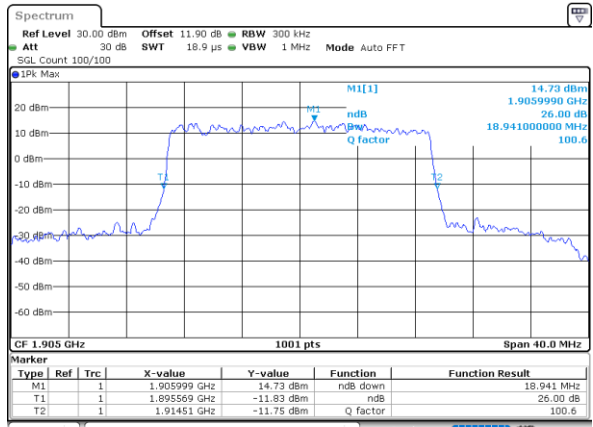

Middle Channel / 20MHz / 16QAM

Date: 7_AUG.2020 04:47:09

Highest Channel / 20MHz / QPSK

Date: 7_AUG.2020 04:49:18

Highest Channel / 20MHz / 16QAM

Date: 7_AUG.2020 04:49:06

LTE Band 25

Lowest Channel / 1.4MHz / 64QAM

Date: 4,SEP,2020 01:07:19

Lowest Channel / 3MHz / 64QAM

Date: 4,SEP,2020 00:31:11

Middle Channel / 1.4MHz / 64QAM

Date: 4,SEP,2020 01:10:20

Middle Channel / 3MHz / 64QAM

Date: 4,SEP,2020 00:34:15

Highest Channel / 1.4MHz / 64QAM