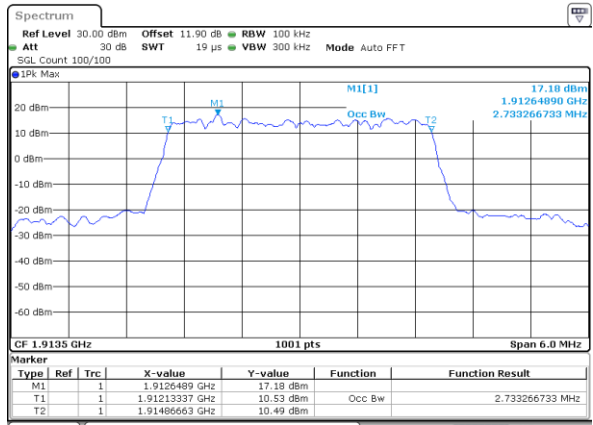

LTE Band 25

Lowest Channel / 1.4MHz / 64QAM

Date: 4,SEP,2020 01:07:07

Lowest Channel / 3MHz / 64QAM

Date: 4,SEP,2020 00:30:59

Middle Channel / 1.4MHz / 64QAM

Date: 4,SEP,2020 01:10:17

Middle Channel / 3MHz / 64QAM

Date: 4,SEP,2020 00:34:03

Highest Channel / 1.4MHz / 64QAM

Date: 4,SEP,2020 01:11:22

Highest Channel / 3MHz / 64QAM

Date: 4,SEP,2020 00:35:08

LTE Band 25

Lowest Channel / 5MHz / 64QAM

Date: 4.SEP.2020 00:13:13

Lowest Channel / 10MHz / 64QAM

Date: 4.SEP.2020 00:14:26

Middle Channel / 5MHz / 64QAM

Date: 4.SEP.2020 00:14:17

Middle Channel / 10MHz / 64QAM

Date: 4.SEP.2020 00:14:31

Highest Channel / 5MHz / 64QAM

Date: 4.SEP.2020 00:14:21