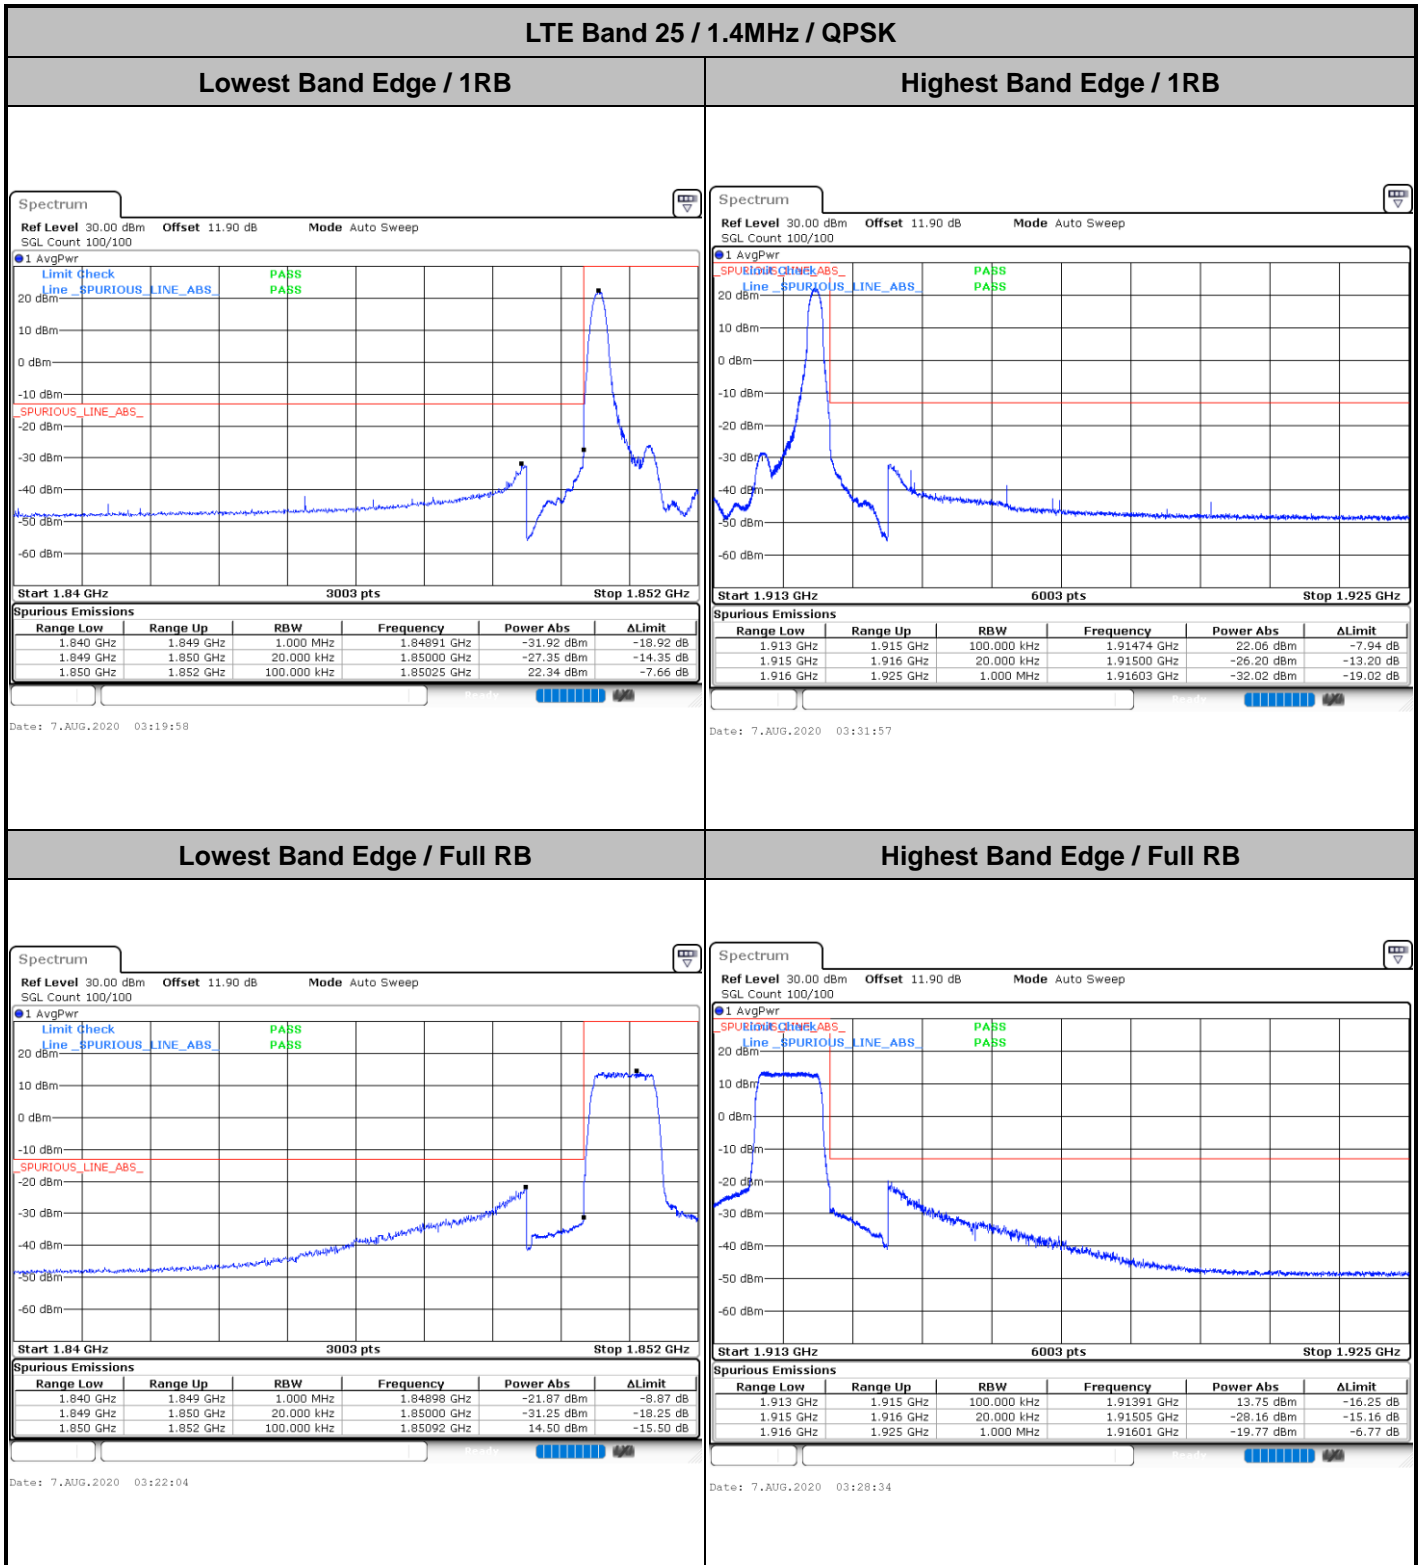

Date: 4,SEP,2020 00:55:44

Middle Channel / 20MHz / 64QAM

Date: 4,SEP,2020 01:02:58

Highest Channel / 15MHz / 64QAM

Date: 4,SEP,2020 00:56:49

Highest Channel / 20MHz / 64QAM

Date: 4,SEP,2020 01:04:02

Conducted Band Edge

LTE Band 25 / 1.4MHz / 16QAM

Lowest Band Edge / 1 RB

Date: 7.AUG.2020 03:21:01

Highest Band Edge / 1 RB

Date: 7.AUG.2020 03:30:49

Lowest Band Edge / Full RB

Date: 7.AUG.2020 03:23:07

Highest Band Edge / Full RB

Date: 7.AUG.2020 03:29:41

LTE Band 25 / 1.4MHz / 64QAM

Lowest Band Edge / 1 RB

Date: 4.SEP.2020 01:08:22

Highest Band Edge / 1 RB

Date: 4.SEP.2020 01:13:49

Lowest Band Edge / Full RB

Date: 4.SEP.2020 01:09:25

Highest Band Edge / Full RB

Date: 4.SEP.2020 01:12:41

LTE Band 25 / 3MHz / QPSK

Lowest Band Edge / 1RB

Date: 7.AUG.2020 03:35:06

Highest Band Edge / 1 RB

Date: 7.AUG.2020 03:46:25

Lowest Band Edge / Full RB