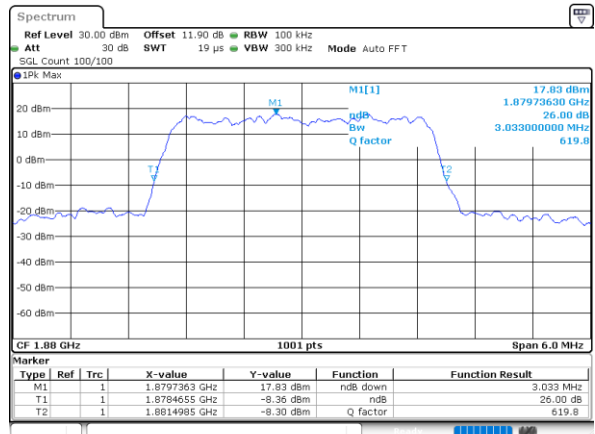

Middle Channel / 3MHz / 16QAM

Date: 7,AUG,2020 03:40:16