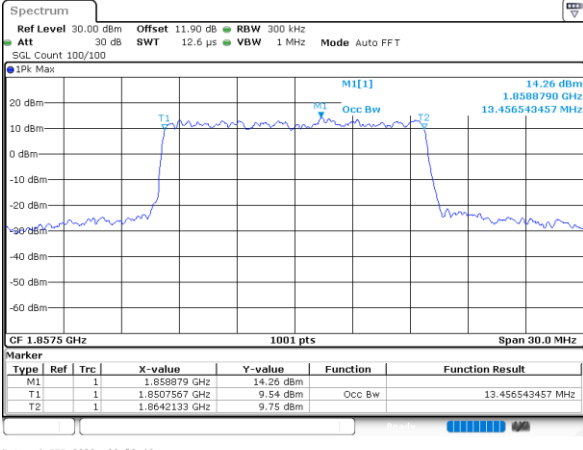

Lowest Channel / 10MHz / 64QAM

Date: 4.SEP.2020 00:14:26

Middle Channel / 5MHz / 64QAM

Date: 4.SEP.2020 00:14:17

Middle Channel / 10MHz / 64QAM

Date: 4.SEP.2020 00:14:31

Highest Channel / 5MHz / 64QAM

Date: 4.SEP.2020 00:14:21

Highest Channel / 10MHz / 64QAM

Date: 4.SEP.2020 00:14:35

LTE Band 25

Lowest Channel / 15MHz / 64QAM

Date: 4,SEP,2020 00:52:40

Lowest Channel / 20MHz / 64QAM

Date: 4,SEP,2020 00:59:53

Middle Channel / 15MHz / 64QAM

Date: 4,SEP,2020 00:55:44

Middle Channel / 20MHz / 64QAM

Date: 4,SEP,2020 01:02:58

Highest Channel / 15MHz / 64QAM

Date: 4,SEP,2020 00:56:49

Highest Channel / 20MHz / 64QAM

Date: 4,SEP,2020 01:04:02

Conducted Band Edge

LTE Band 25 / 1.4MHz / 16QAM

Lowest Band Edge / 1 RB

Date: 7.AUG.2020 03:21:01

Highest Band Edge / 1 RB

Date: 7.AUG.2020 03:30:49

Lowest Band Edge / Full RB

Date: 7.AUG.2020 03:23:07

Highest Band Edge / Full RB