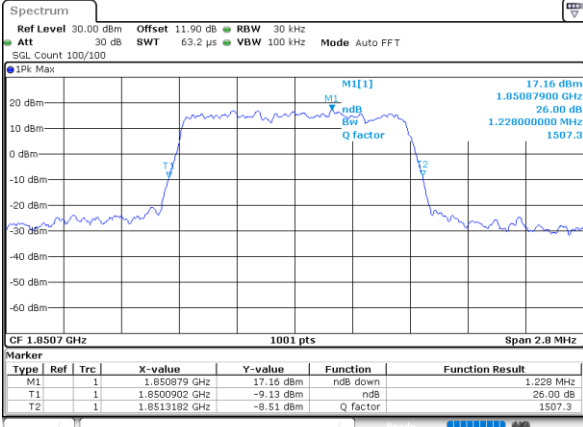

LTE Band 25

Lowest Channel / 1.4MHz / QPSK

Date: 7_AUG.2020 03:18:43

Lowest Channel / 1.4MHz / 16QAM

Date: 7_AUG.2020 03:18:54

Middle Channel / 1.4MHz / QPSK

Date: 7_AUG.2020 03:25:05

Middle Channel / 1.4MHz / 16QAM

Date: 7_AUG.2020 03:25:17

Highest Channel / 1.4MHz / QPSK

Date: 7_AUG.2020 03:27:26

Highest Channel / 1.4MHz / 16QAM

Date: 7_AUG.2020 03:27:14

LTE Band 25

Lowest Channel / 3MHz / QPSK

Date: 7,AUG,2020 03:33:54