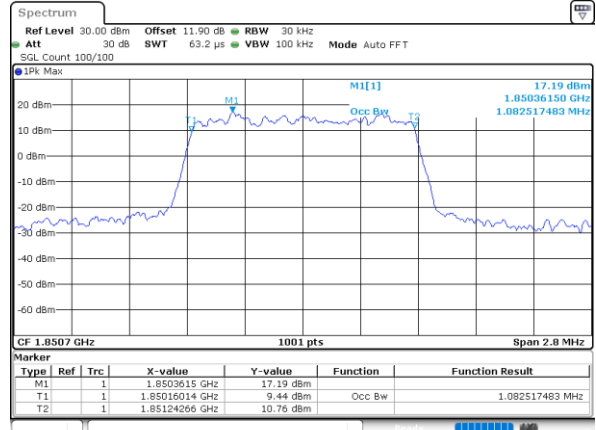

Date: 4,SEP,2020 01:03:10

Highest Channel / 15MHz / 64QAM

Date: 4,SEP,2020 00:57:00

Highest Channel / 20MHz / 64QAM

Date: 4,SEP,2020 01:04:14

Occupied Bandwidth

Mode	LTE Band 25 : 99%OBW(MHz)											
BW	1.4MHz		3MHz		5MHz		10MHz		15MHz		20MHz	
Mod.	QPSK	16QAM	QPSK	16QAM	QPSK	16QAM	QPSK	16QAM	QPSK	16QAM	QPSK	16QAM
Lowest CH	1.09	1.08	2.72	2.73	4.50	4.49	9.09	9.03	13.46	13.49	17.82	17.90
Middle CH	1.10	1.08	2.73	2.72	4.50	4.50	8.99	8.99	13.40	13.40	17.78	17.86
Highest CH	1.09	1.09	2.71	2.75	4.50	4.48	9.05	9.05	13.43	13.37	17.82	17.78
Mode	LTE Band 25 : 99%OBW(MHz)											
BW	1.4MHz		3MHz		5MHz		10MHz		15MHz		20MHz	
Mod.	64QAM		64QAM		64QAM		64QAM		64QAM		64QAM	
Lowest CH	1.09	-	2.70	-	4.48	-	9.03	-	13.46	-	17.90	-
Middle CH	1.09	-	2.73	-	4.51	-	9.03	-	13.40	-	17.90	-
Highest CH	1.09	-	2.73	-	4.52	-	9.07	-	13.43	-	17.90	-

LTE Band 25

Lowest Channel / 1.4MHz / QPSK

Lowest Channel / 1.4MHz / 16QAM

Middle Channel / 1.4MHz / QPSK

Middle Channel / 1.4MHz / 16QAM

Highest Channel / 1.4MHz / QPSK

Highest Channel / 1.4MHz / 16QAM

LTE Band 25