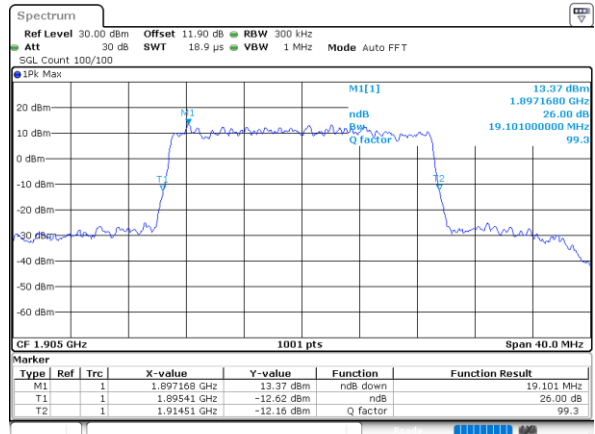

LTE Band 25

Lowest Channel / 15MHz / 64QAM

Date: 4,SEP,2020 00:52:52

Lowest Channel / 20MHz / 64QAM

Date: 4,SEP,2020 01:00:05

Middle Channel / 15MHz / 64QAM

Date: 4,SEP,2020 00:55:56

Middle Channel / 20MHz / 64QAM

Date: 4,SEP,2020 01:03:10

Highest Channel / 15MHz / 64QAM

Date: 4,SEP,2020 00:57:00

Highest Channel / 20MHz / 64QAM

Date: 4,SEP,2020 01:04:14

Occupied Bandwidth

Mode	LTE Band 25 : 99%OBW(MHz)											
BW	1.4MHz		3MHz		5MHz		10MHz		15MHz		20MHz	
Mod.	QPSK	16QAM	QPSK	16QAM	QPSK	16QAM	QPSK	16QAM	QPSK	16QAM	QPSK	16QAM
Lowest CH	1.09	1.08	2.72	2.73	4.50	4.49	9.09	9.03	13.46	13.49	17.82	17.90
Middle CH	1.10	1.08	2.73	2.72	4.50	4.50	8.99	8.99	13.40	13.40	17.78	17.86
Highest CH	1.09	1.09	2.71	2.75	4.50	4.48	9.05	9.05	13.43	13.37	17.82	17.78
Mode	LTE Band 25 : 99%OBW(MHz)											
BW	1.4MHz		3MHz		5MHz		10MHz		15MHz		20MHz	
Mod.	64QAM		64QAM		64QAM		64QAM		64QAM		64QAM	
Lowest CH	1.09	-	2.70	-	4.48	-	9.03	-	13.46	-	17.90	-
Middle CH	1.09	-	2.73	-	4.51	-	9.03	-	13.40	-	17.90	-
Highest CH	1.09	-	2.73	-	4.52	-	9.07	-	13.43	-	17.90	-