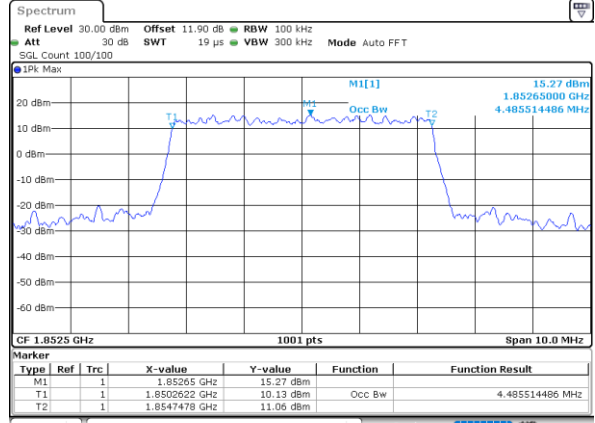

Highest Channel / 3MHz / QPSK

Date: 7_AUG.2020 03:41:50

Highest Channel / 3MHz / 16QAM

Date: 7_AUG.2020 03:42:02

LTE Band 25

Lowest Channel / 5MHz / QPSK

Date: 7_AUG.2020 03:47:59

Lowest Channel / 5MHz / 16QAM