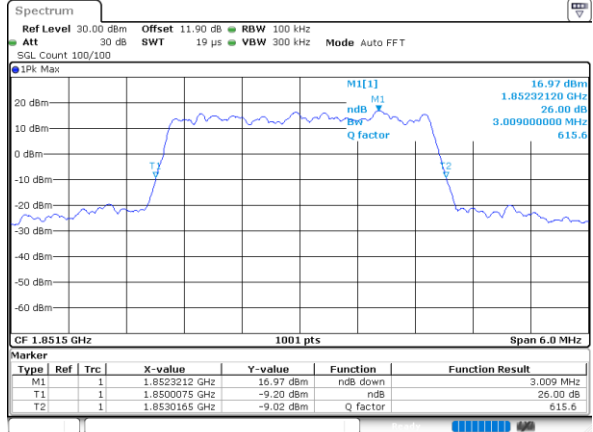

Lowest Channel / 3MHz / 64QAM

Date: 4,SEP,2020 00:31:11