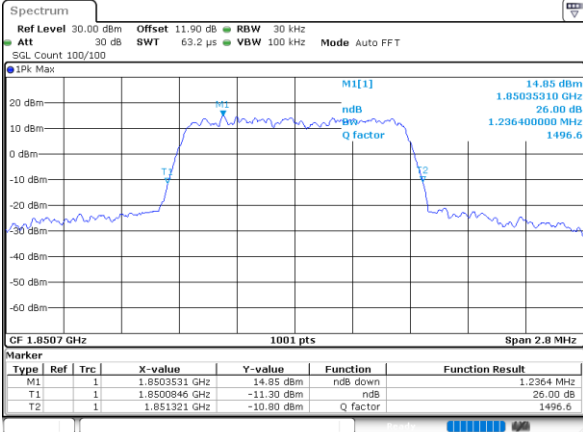

Middle Channel / 20MHz / 16QAM

Date: 7_AUG.2020 04:47:09

Highest Channel / 20MHz / QPSK

Date: 7_AUG.2020 04:49:18

Highest Channel / 20MHz / 16QAM

Date: 7_AUG.2020 04:49:06

LTE Band 25

Lowest Channel / 1.4MHz / 64QAM