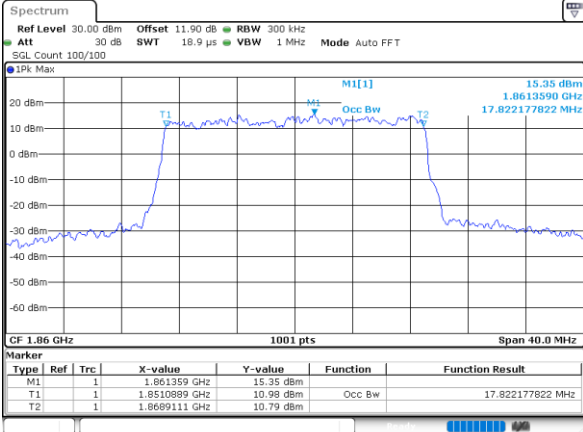

Date: 7_AUG.2020 04:25:15

Highest Channel / 15MHz / 16QAM

Date: 7_AUG.2020 04:25:27

LTE Band 25

Lowest Channel / 20MHz / QPSK

Date: 7,AUG,2020 04:41:44

Lowest Channel / 20MHz / 16QAM

Date: 7,AUG,2020 04:41:56