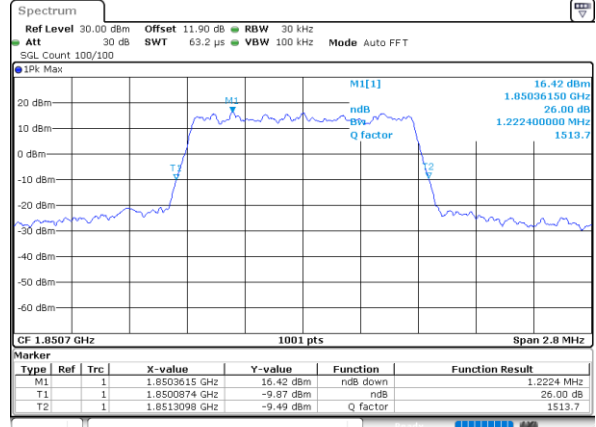

LTE Band 25

Lowest Channel / 1.4MHz / QPSK

Date: 7_AUG.2020 03:18:43

Lowest Channel / 1.4MHz / 16QAM

Date: 7_AUG.2020 03:18:54

Middle Channel / 1.4MHz / QPSK

Date: 7_AUG.2020 03:25:05

Middle Channel / 1.4MHz / 16QAM

Date: 7_AUG.2020 03:25:17

Highest Channel / 1.4MHz / QPSK

Date: 7_AUG.2020 03:27:26

Highest Channel / 1.4MHz / 16QAM

Date: 7_AUG.2020 03:27:14

LTE Band 25

Lowest Channel / 3MHz / QPSK

Date: 7,AUG,2020 03:33:54