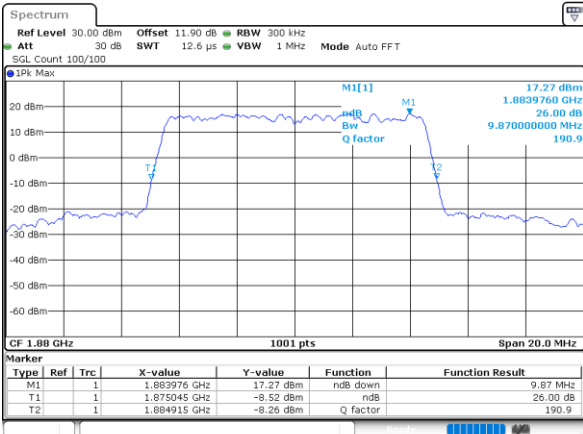

Middle Channel / 10MHz / QPSK

Date: 7,AUG,2020 04:09:01