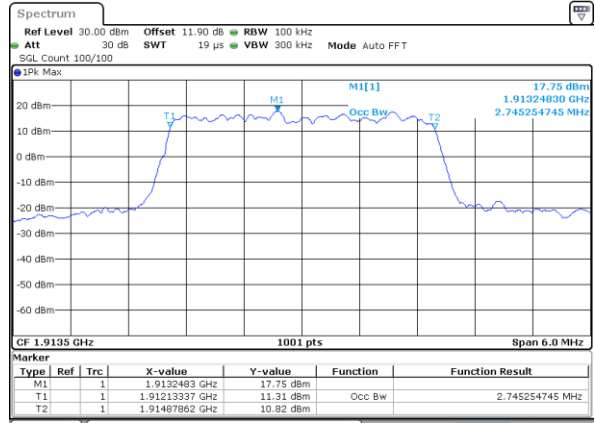

LTE Band 25

Lowest Channel / 1.4MHz / QPSK

Lowest Channel / 1.4MHz / 16QAM

Middle Channel / 1.4MHz / QPSK

Middle Channel / 1.4MHz / 16QAM

Highest Channel / 1.4MHz / QPSK

Highest Channel / 1.4MHz / 16QAM

LTE Band 25

Highest Channel / 3MHz / QPSK

Date: 7_AUG.2020 03:41:50

Highest Channel / 3MHz / 16QAM

Date: 7_AUG.2020 03:42:02

LTE Band 25

Lowest Channel / 5MHz / QPSK

Date: 7_AUG.2020 03:47:59

Lowest Channel / 5MHz / 16QAM