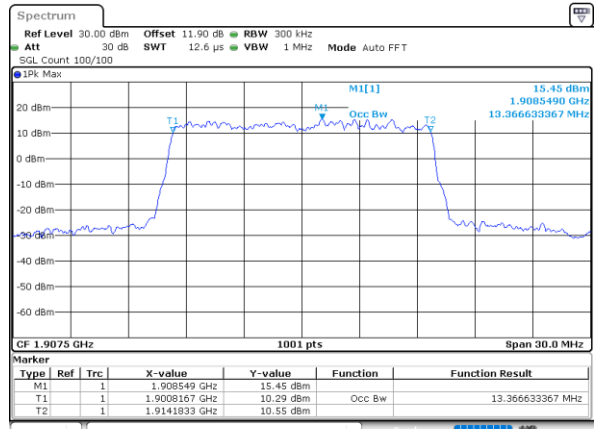

Middle Channel / 10MHz / 16QAM

Date: 7_AUG.2020 04:08:49

Highest Channel / 10MHz / QPSK

Date: 7_AUG.2020 04:10:47

Highest Channel / 10MHz / 16QAM

Date: 7_AUG.2020 04:10:58

LTE Band 25

Lowest Channel / 15MHz / QPSK

Date: 7_AUG.2020 04:33:41

Lowest Channel / 15MHz / 16QAM

Date: 7_AUG.2020 04:33:53

Middle Channel / 15MHz / QPSK

Date: 7_AUG.2020 04:23:06

Middle Channel / 15MHz / 16QAM

Date: 7_AUG.2020 04:23:18

Highest Channel / 15MHz / QPSK

Date: 7_AUG.2020 04:25:15

Highest Channel / 15MHz / 16QAM

Date: 7_AUG.2020 04:25:27

LTE Band 25

Lowest Channel / 20MHz / QPSK

Date: 7,AUG,2020 04:41:44

Lowest Channel / 20MHz / 16QAM

Date: 7,AUG,2020 04:41:56