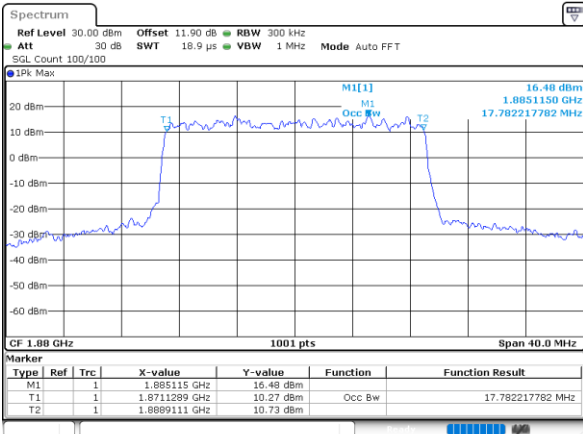

Middle Channel / 20MHz / QPSK

Date: 7,AUG,2020 04:46:33