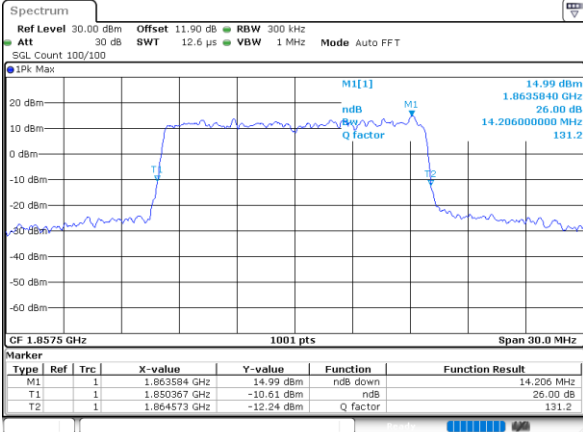

LTE Band 25

Lowest Channel / 15MHz / 64QAM

Date: 4,SEP,2020 00:52:52