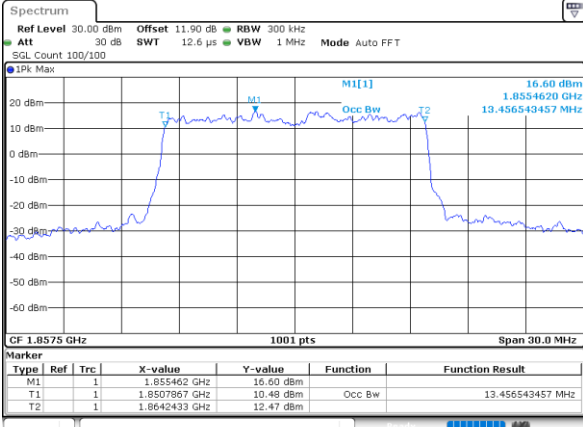

Middle Channel / 10MHz / 16QAM

Date: 7_AUG.2020 04:08:49

Highest Channel / 10MHz / QPSK

Date: 7_AUG.2020 04:10:47

Highest Channel / 10MHz / 16QAM

Date: 7_AUG.2020 04:10:58

LTE Band 25

Lowest Channel / 15MHz / QPSK