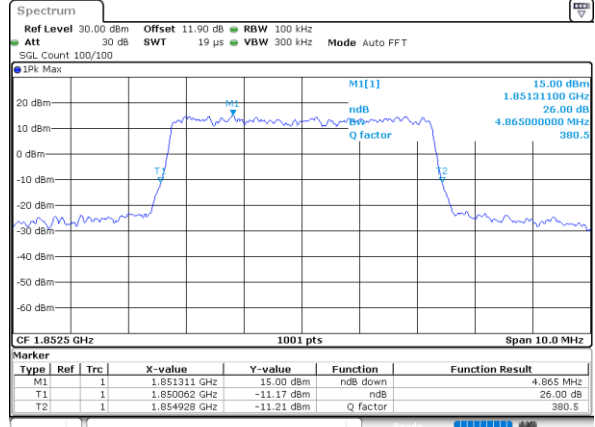

Highest Channel / 3MHz / 16QAM

Date: 7,AUG,2020 03:42:13

LTE Band 25

Lowest Channel / 5MHz / QPSK

Date: 7,AUG,2020 03:48:23

Lowest Channel / 5MHz / 16QAM

Date: 7,AUG,2020 03:48:35

Middle Channel / 5MHz / QPSK