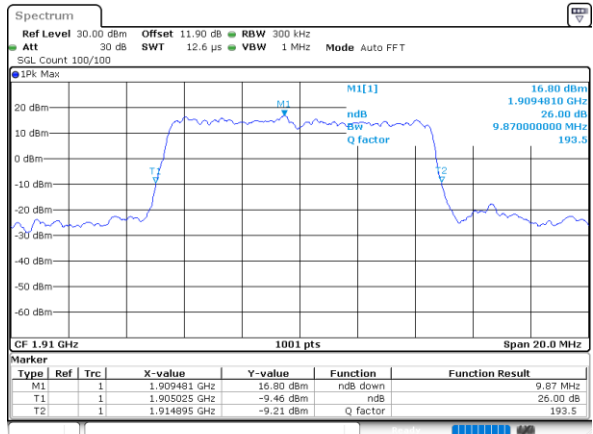

Highest Channel / 10MHz / QPSK

Date: 7,AUG,2020 04:11:22

Highest Channel / 10MHz / 16QAM

Date: 7,AUG,2020 04:11:10

LTE Band 25

Lowest Channel / 15MHz / QPSK

Date: 7_AUG.2020 04:13:05

Lowest Channel / 15MHz / 16QAM