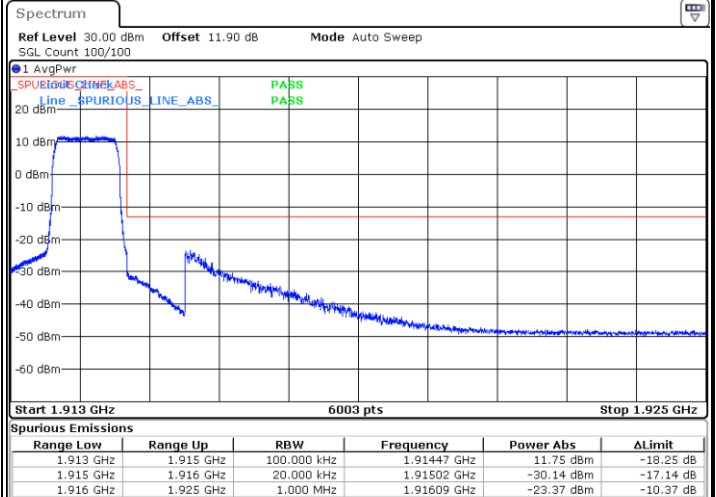

LTE Band 25 / 1.4MHz / 16QAM

Lowest Band Edge / 1 RB

Date: 7.AUG.2020 03:21:01

Highest Band Edge / 1 RB

Date: 7.AUG.2020 03:30:49

Lowest Band Edge / Full RB

Date: 7.AUG.2020 03:23:07

Highest Band Edge / Full RB

Date: 7.AUG.2020 03:29:41

LTE Band 25 / 1.4MHz / 64QAM

Lowest Band Edge / 1 RB

Date: 4.SEP.2020 01:08:22

Highest Band Edge / 1 RB

Date: 4.SEP.2020 01:13:49

Lowest Band Edge / Full RB

Date: 4.SEP.2020 01:09:25

Highest Band Edge / Full RB

Date: 4.SEP.2020 01:12:41

LTE Band 25 / 3MHz / QPSK

Lowest Band Edge / 1RB

Date: 7.AUG.2020 03:35:06

Highest Band Edge / 1 RB

Date: 7.AUG.2020 03:46:25

Lowest Band Edge / Full RB

Date: 7.AUG.2020 03:37:06

Highest Band Edge / Full RB

Date: 7.AUG.2020 03:43:25

LTE Band 25 / 3MHz / 16QAM

Lowest Band Edge / 1 RB

Date: 7.AUG.2020 03:36:06

Highest Band Edge / 1 RB

Date: 7.AUG.2020 03:45:25