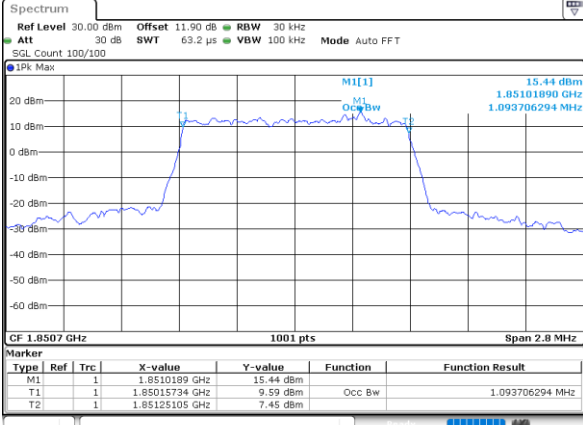

LTE Band 25

Lowest Channel / 1.4MHz / 64QAM

Date: 4,SEP,2020 01:07:07