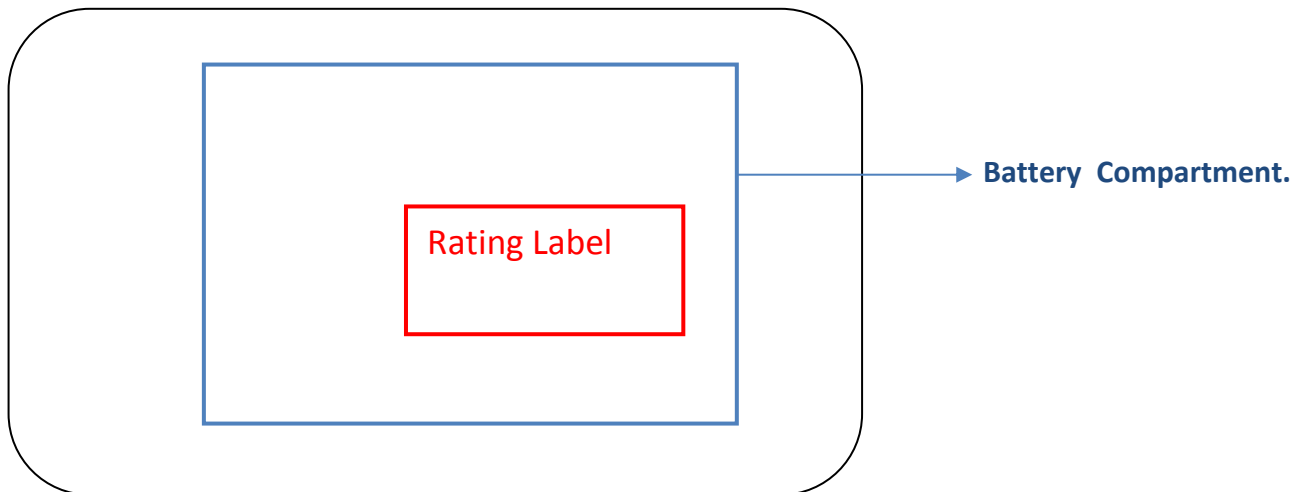

Label location

Brand Name: ZEBRA
Model Name: ET56DE

Note:

The label will be put inside the battery compartment.

The label is visible to the users as they purchase the products and install the battery."