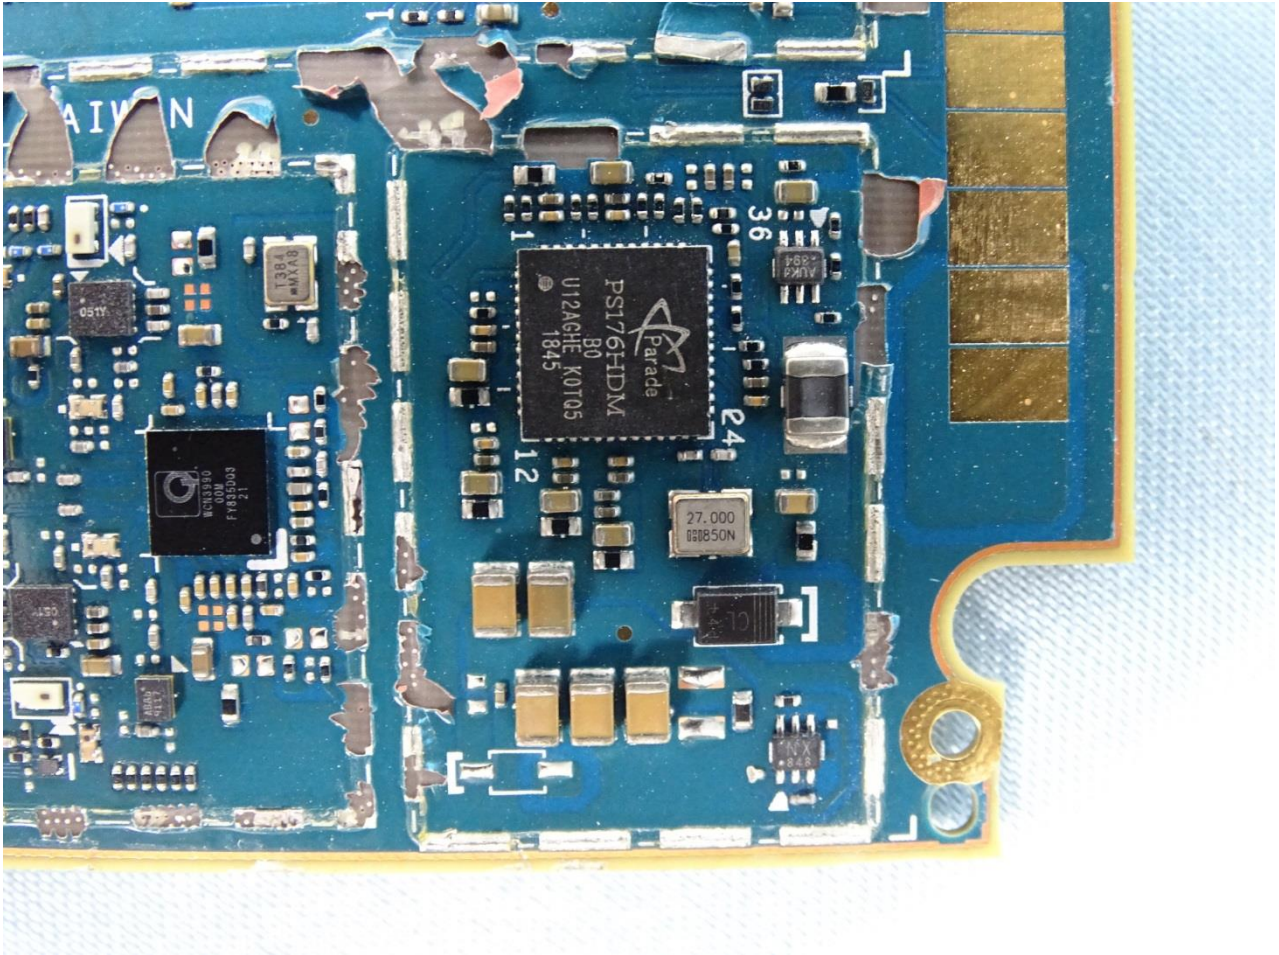

Brand Name: ZEBRA / Model Name: ET56DE

Brand Name: ZEBRA / Model Name: ET56DE

Brand Name: ZEBRA / Model Name: ET56DE

Brand Name: ZEBRA / Model Name: ET56DE

Brand Name: ZEBRA / Model Name: ET56DE

Brand Name: ZEBRA / Model Name: ET56DE

Brand Name: ZEBRA / Model Name: ET56DE

Brand Name: ZEBRA / Model Name: ET56DE

WWAN Main Antenna

Brand Name: ZEBRA / Model Name: ET56DE

Brand Name: ZEBRA / Model Name: ET56DE

WWAN Div. Antenna

Brand Name: ZEBRA / Model Name: ET56DE

Brand Name: ZEBRA / Model Name: ET56DE

Bluetooth and WLAN Main Antenna

Brand Name: ZEBRA / Model Name: ET56DE

WLAN Aux. Antenna

Brand Name: ZEBRA / Model Name: ET56DE

NFC Antenna

Brand Name: ZEBRA / Model Name: ET56DE