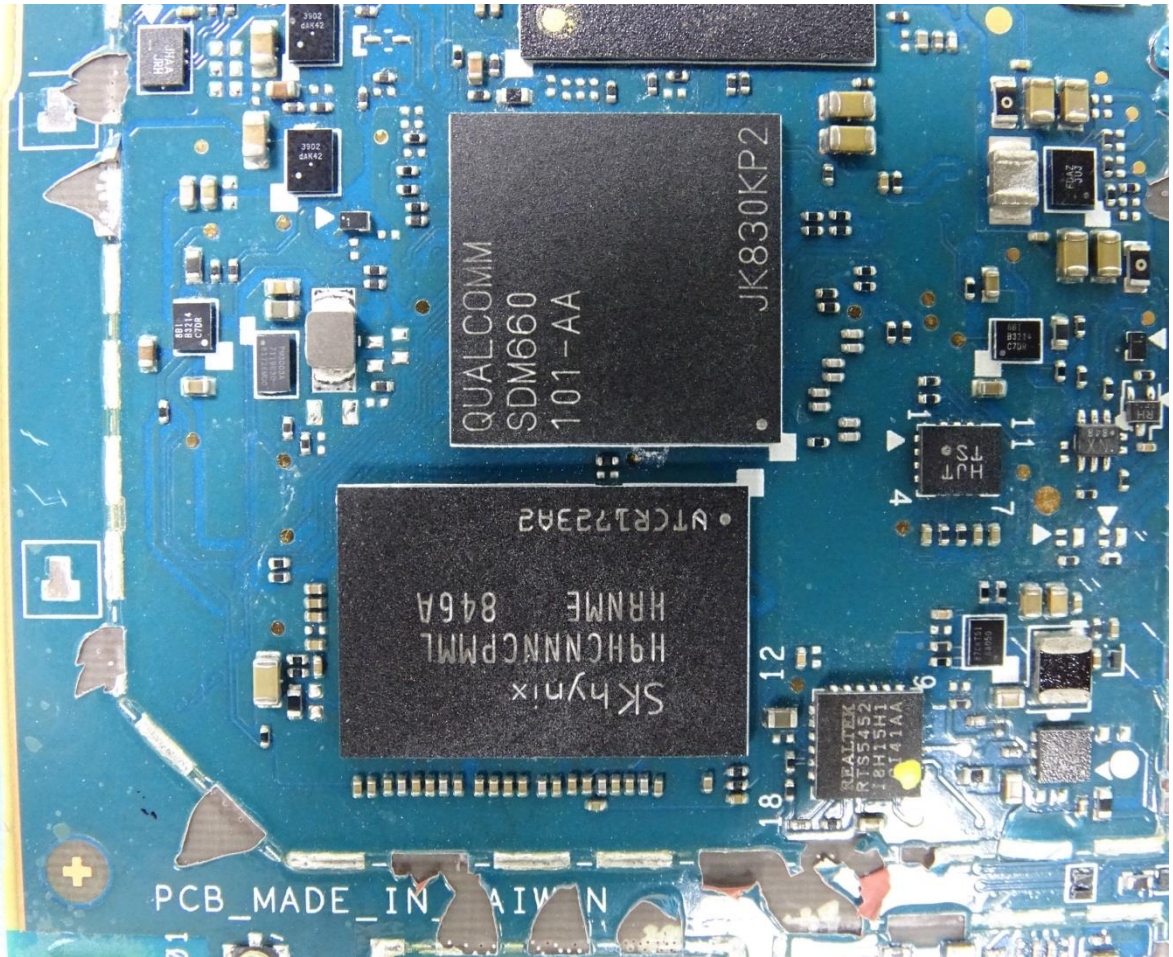

Brand Name: ZEBRA / Model Name: ET56DE

Brand Name: ZEBRA / Model Name: ET56DE

Brand Name: ZEBRA / Model Name: ET56DE

Brand Name: ZEBRA / Model Name: ET56DE

Brand Name: ZEBRA / Model Name: ET56DE

Brand Name: ZEBRA / Model Name: ET56DE

Brand Name: ZEBRA / Model Name: ET56DE

Brand Name: ZEBRA / Model Name: ET56DE

WWAN Main Antenna

Brand Name: ZEBRA / Model Name: ET56DE

Brand Name: ZEBRA / Model Name: ET56DE

WWAN Div. Antenna

Brand Name: ZEBRA / Model Name: ET56DE

Brand Name: ZEBRA / Model Name: ET56DE

Bluetooth and WLAN Main Antenna

Brand Name: ZEBRA / Model Name: ET56DE

WLAN Aux. Antenna

Brand Name: ZEBRA / Model Name: ET56DE

NFC Antenna

Brand Name: ZEBRA / Model Name: ET56DE