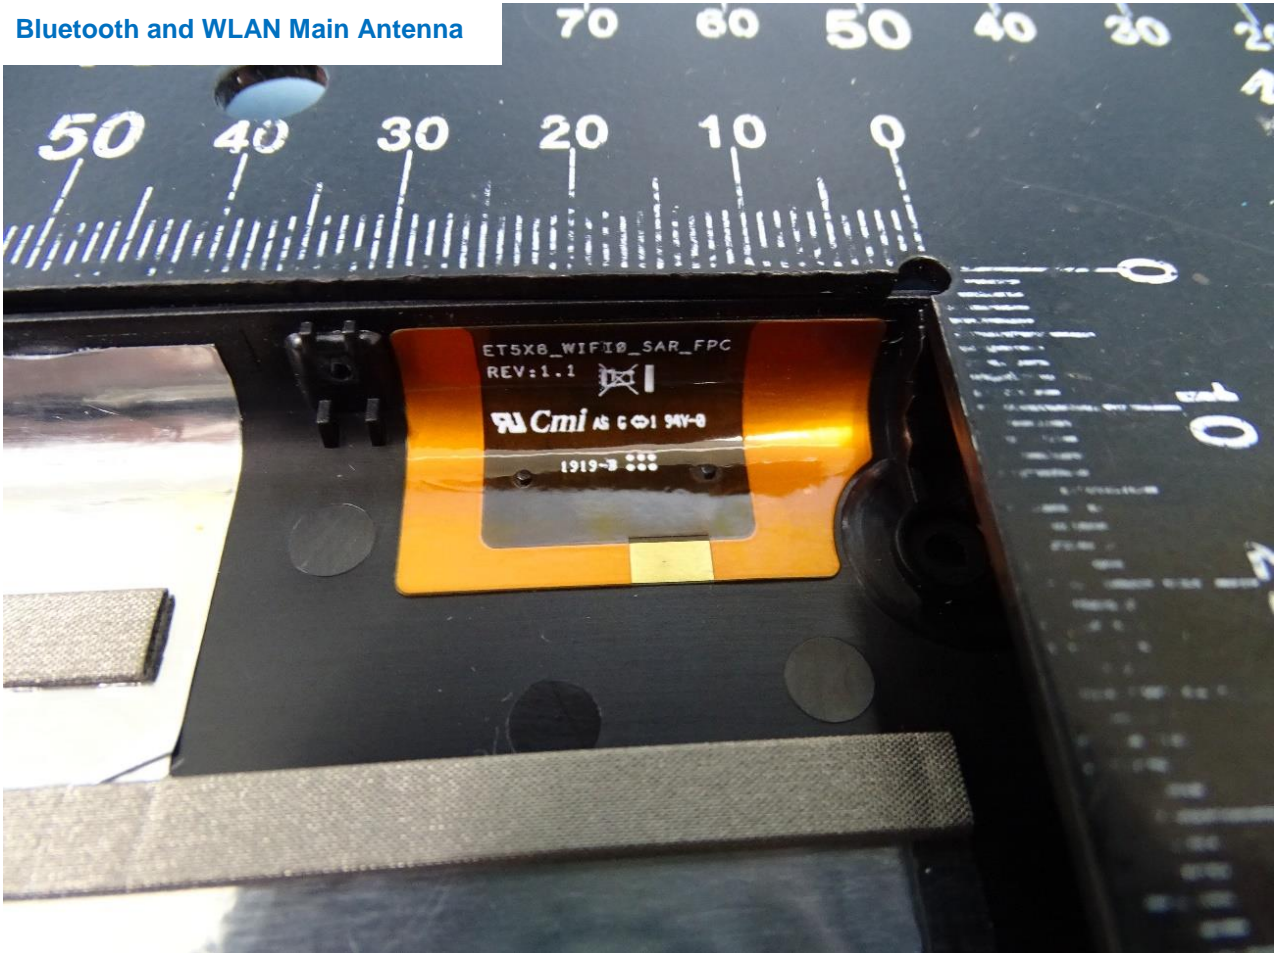

Brand Name: ZEBRA / Model Name: ET56DE

Bluetooth and WLAN Main Antenna