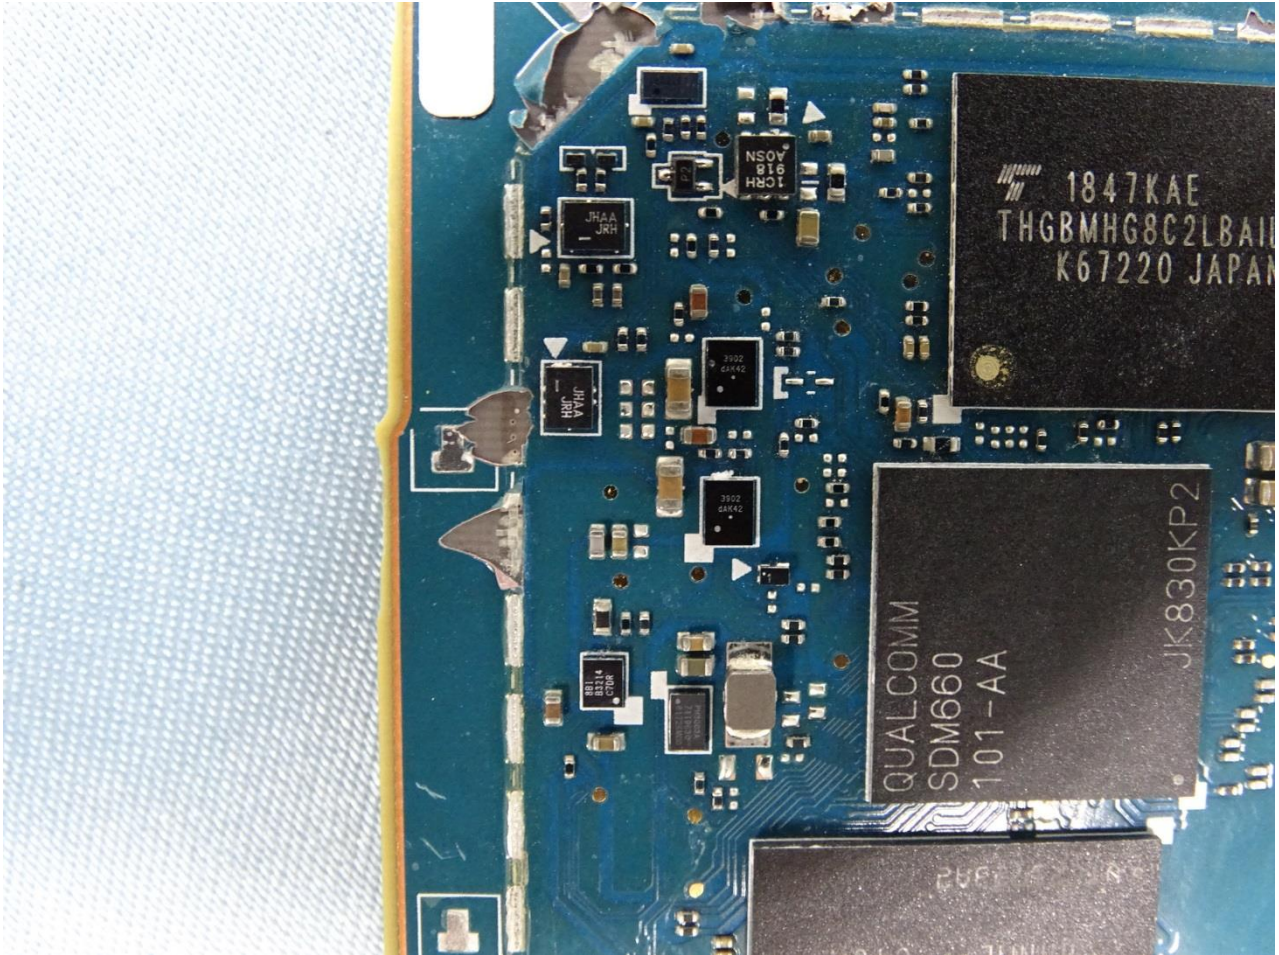

Brand Name: ZEBRA / Model Name: ET56DE

Brand Name: ZEBRA / Model Name: ET56DE

Brand Name: ZEBRA / Model Name: ET56DE

Brand Name: ZEBRA / Model Name: ET56DE

Brand Name: ZEBRA / Model Name: ET56DE

Brand Name: ZEBRA / Model Name: ET56DE

Brand Name: ZEBRA / Model Name: ET56DE

Brand Name: ZEBRA / Model Name: ET56DE

WWAN Main Antenna

Brand Name: ZEBRA / Model Name: ET56DE

Brand Name: ZEBRA / Model Name: ET56DE

WWAN Div. Antenna

Brand Name: ZEBRA / Model Name: ET56DE

Brand Name: ZEBRA / Model Name: ET56DE

Bluetooth and WLAN Main Antenna

Brand Name: ZEBRA / Model Name: ET56DE

WLAN Aux. Antenna

Brand Name: ZEBRA / Model Name: ET56DE

NFC Antenna

Brand Name: ZEBRA / Model Name: ET56DE