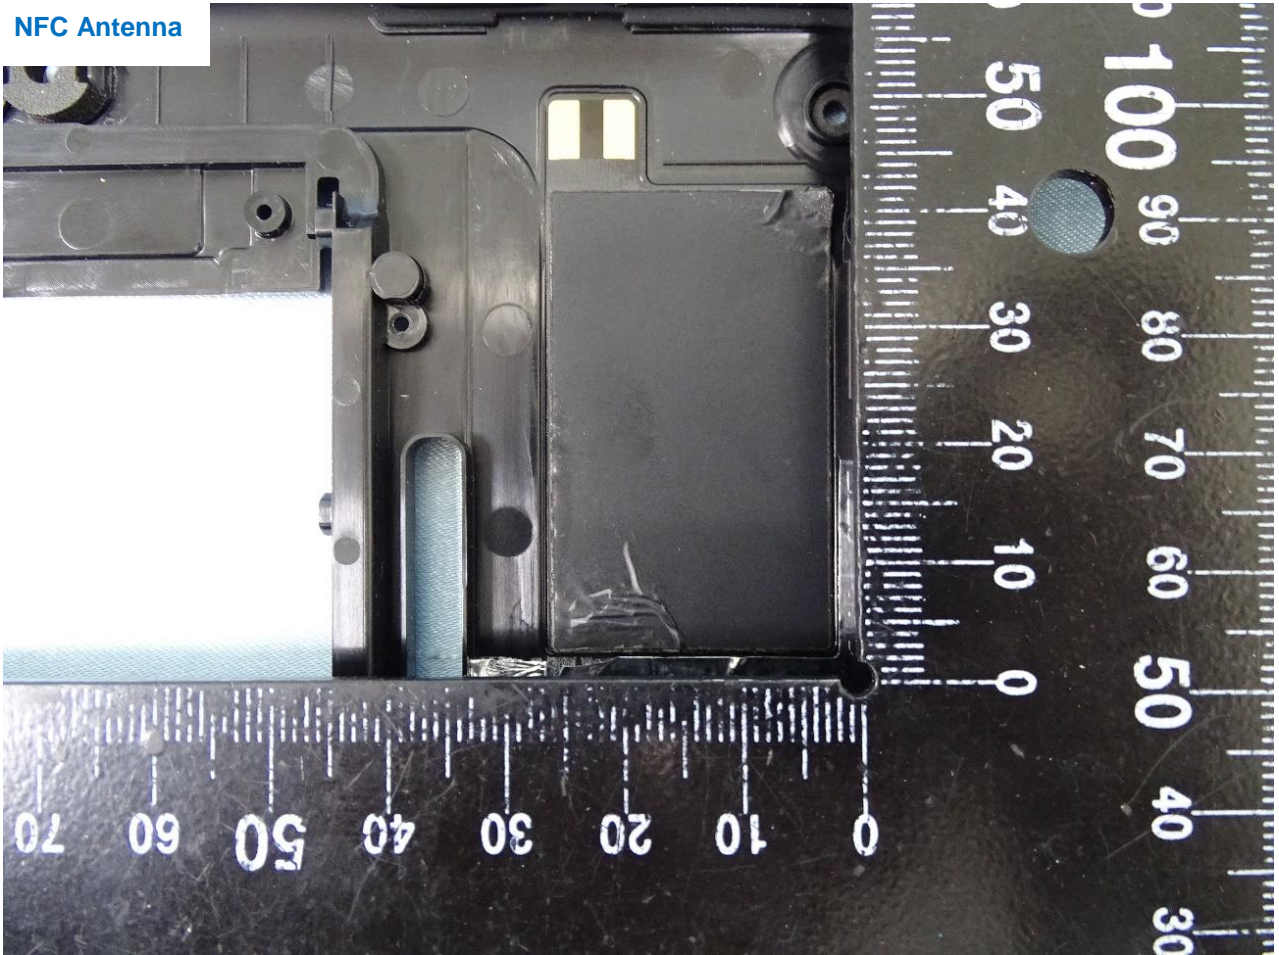

Brand Name: ZEBRA / Model Name: ET56DE

Bluetooth and WLAN Main Antenna

Brand Name: ZEBRA / Model Name: ET56DE

WLAN Aux. Antenna

Brand Name: ZEBRA / Model Name: ET56DE

NFC Antenna

Brand Name: ZEBRA / Model Name: ET56DE