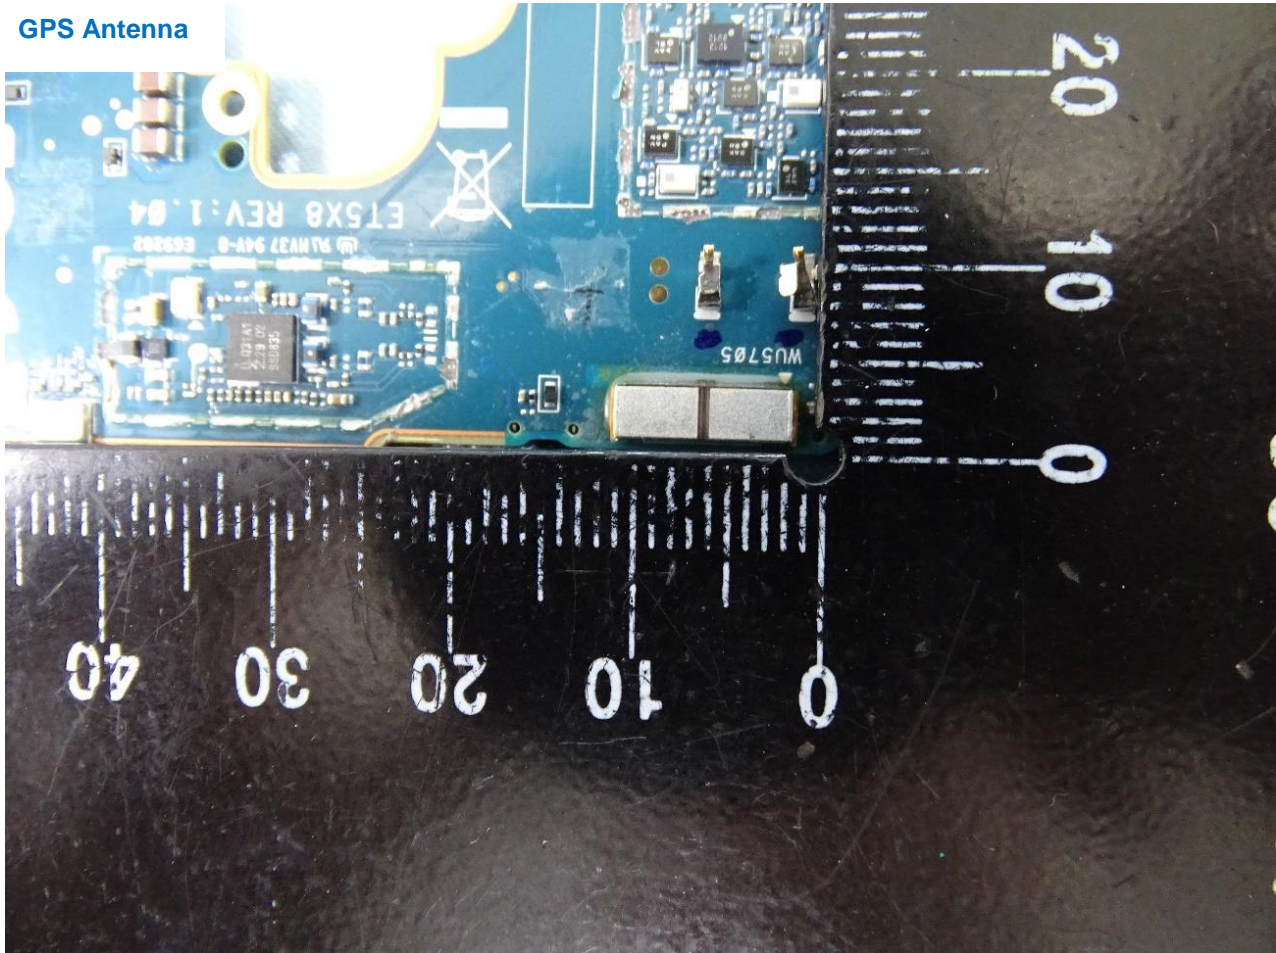

Brand Name: ZEBRA / Model Name: ET56DE

GPS Antenna

————THE END————