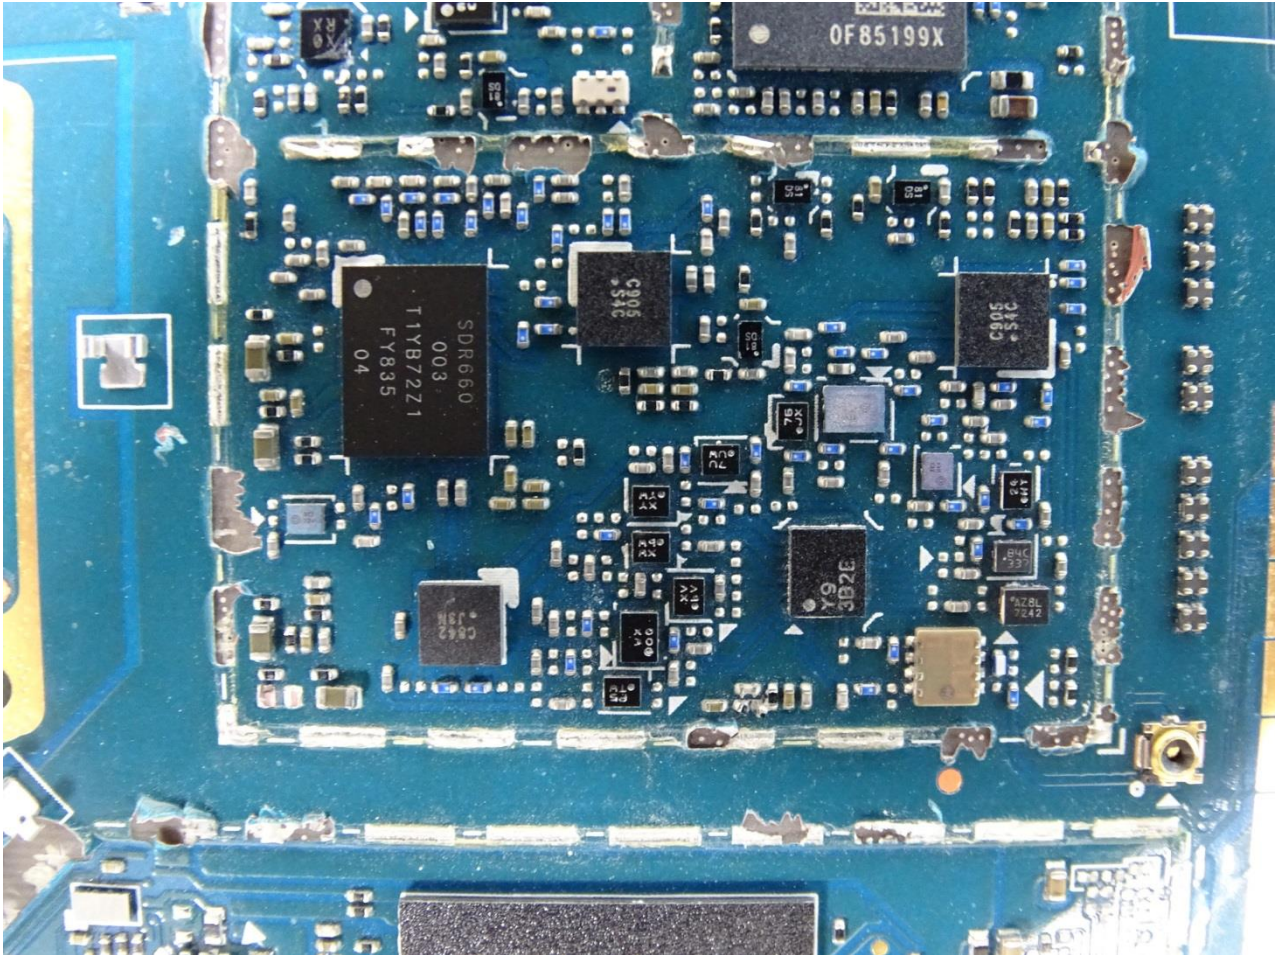

Brand Name: ZEBRA / Model Name: ET56DE

Brand Name: ZEBRA / Model Name: ET56DE

Brand Name: ZEBRA / Model Name: ET56DE

Brand Name: ZEBRA / Model Name: ET56DE

Brand Name: ZEBRA / Model Name: ET56DE

Brand Name: ZEBRA / Model Name: ET56DE

Brand Name: ZEBRA / Model Name: ET56DE

Brand Name: ZEBRA / Model Name: ET56DE

WWAN Main Antenna

Brand Name: ZEBRA / Model Name: ET56DE

Brand Name: ZEBRA / Model Name: ET56DE

WWAN Div. Antenna

Brand Name: ZEBRA / Model Name: ET56DE

Brand Name: ZEBRA / Model Name: ET56DE

Bluetooth and WLAN Main Antenna

Brand Name: ZEBRA / Model Name: ET56DE

WLAN Aux. Antenna

Brand Name: ZEBRA / Model Name: ET56DE

NFC Antenna

Brand Name: ZEBRA / Model Name: ET56DE