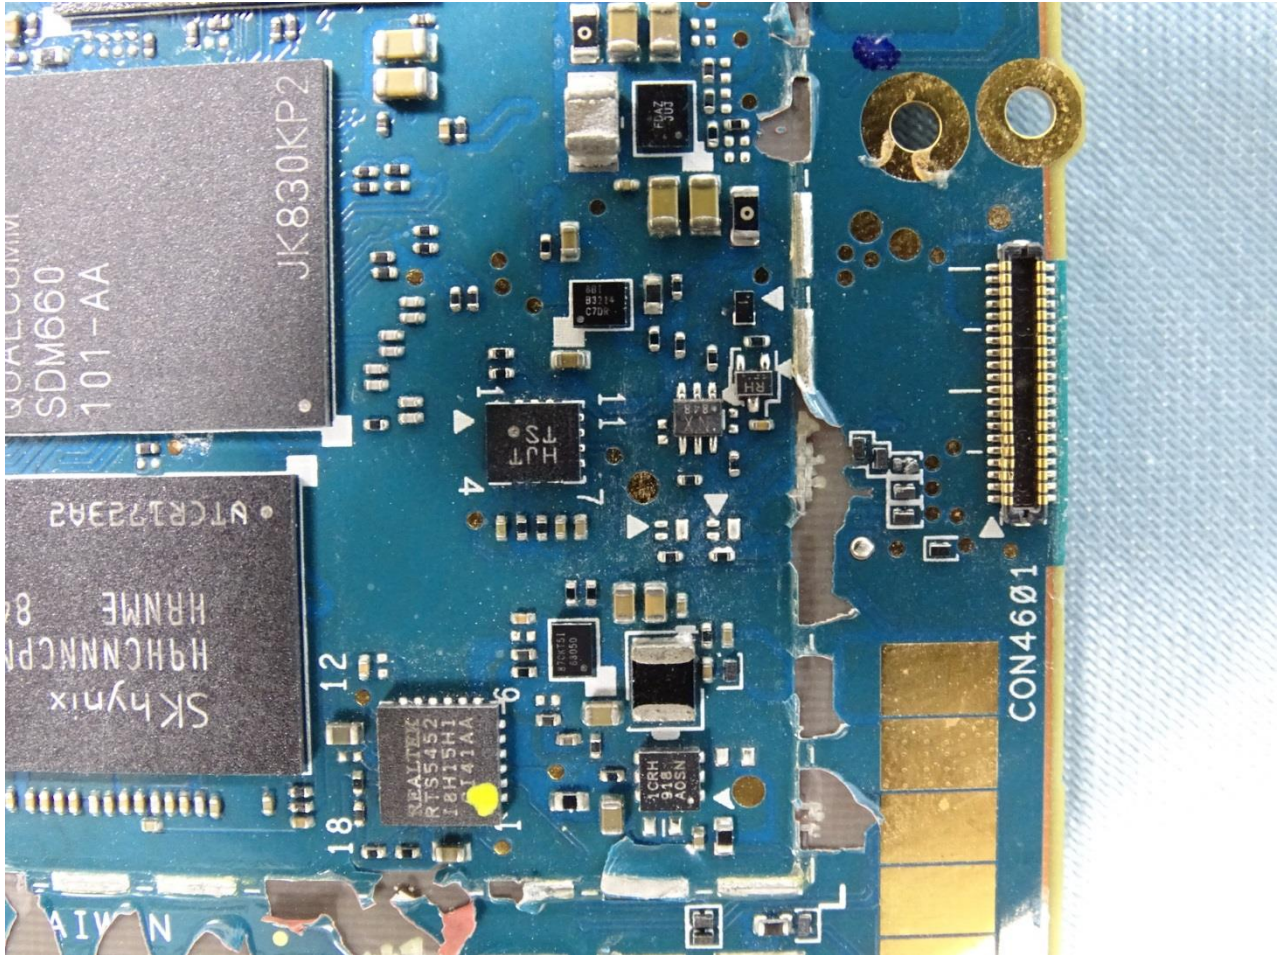

Brand Name: ZEBRA / Model Name: ET56DE

Brand Name: ZEBRA / Model Name: ET56DE

Brand Name: ZEBRA / Model Name: ET56DE

Brand Name: ZEBRA / Model Name: ET56DE

Brand Name: ZEBRA / Model Name: ET56DE

Brand Name: ZEBRA / Model Name: ET56DE

Brand Name: ZEBRA / Model Name: ET56DE

Brand Name: ZEBRA / Model Name: ET56DE

WWAN Main Antenna

Brand Name: ZEBRA / Model Name: ET56DE

Brand Name: ZEBRA / Model Name: ET56DE

WWAN Div. Antenna

Brand Name: ZEBRA / Model Name: ET56DE

Brand Name: ZEBRA / Model Name: ET56DE

Bluetooth and WLAN Main Antenna

Brand Name: ZEBRA / Model Name: ET56DE

WLAN Aux. Antenna

Brand Name: ZEBRA / Model Name: ET56DE

NFC Antenna

Brand Name: ZEBRA / Model Name: ET56DE