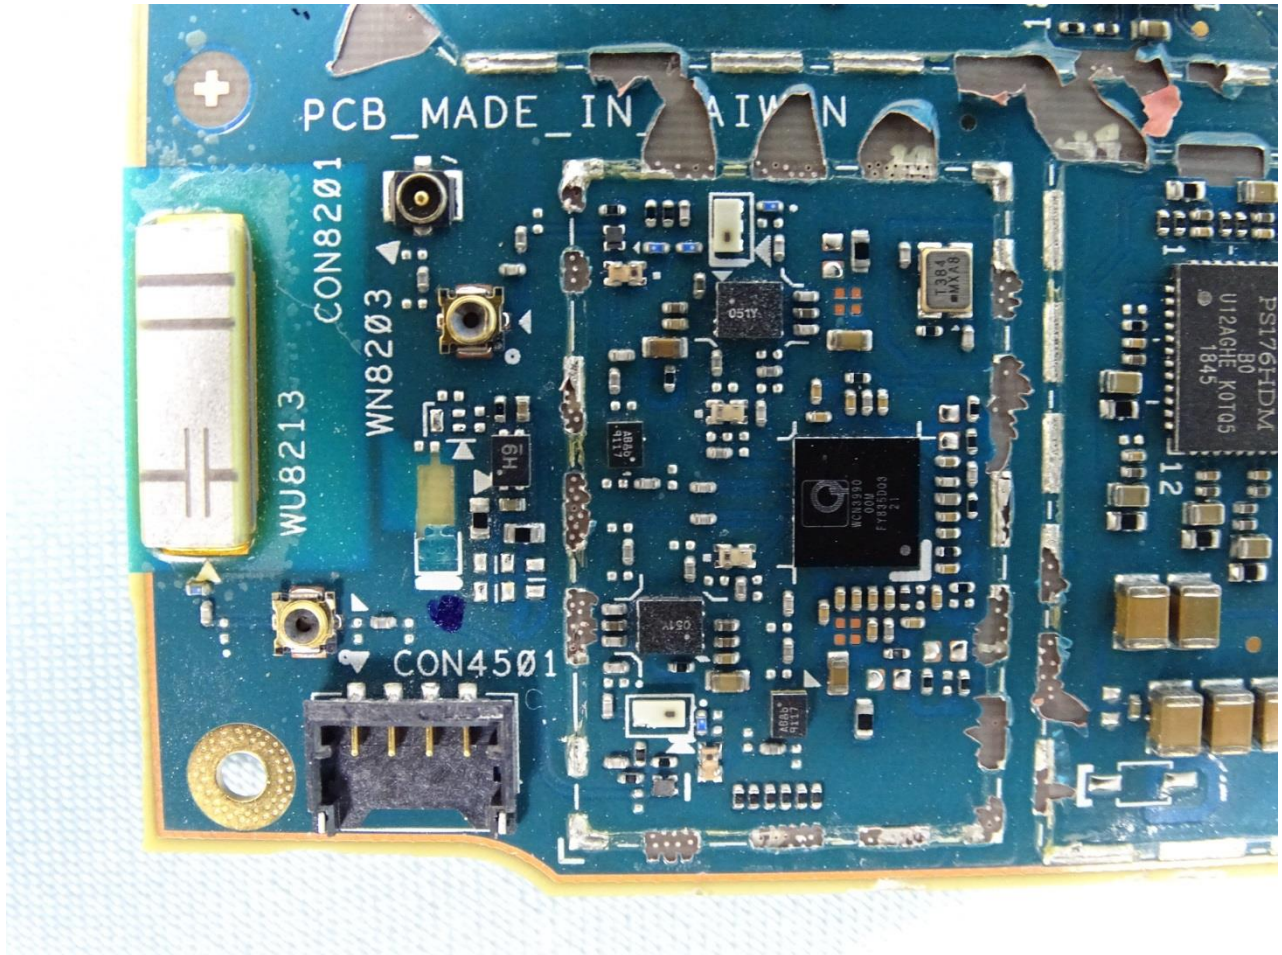

Brand Name: ZEBRA / Model Name: ET56DE

Brand Name: ZEBRA / Model Name: ET56DE

Brand Name: ZEBRA / Model Name: ET56DE

Brand Name: ZEBRA / Model Name: ET56DE

Brand Name: ZEBRA / Model Name: ET56DE

Brand Name: ZEBRA / Model Name: ET56DE

Brand Name: ZEBRA / Model Name: ET56DE

Brand Name: ZEBRA / Model Name: ET56DE

WWAN Main Antenna

Brand Name: ZEBRA / Model Name: ET56DE

Brand Name: ZEBRA / Model Name: ET56DE

WWAN Div. Antenna

Brand Name: ZEBRA / Model Name: ET56DE

Brand Name: ZEBRA / Model Name: ET56DE

Bluetooth and WLAN Main Antenna

Brand Name: ZEBRA / Model Name: ET56DE

WLAN Aux. Antenna

Brand Name: ZEBRA / Model Name: ET56DE

NFC Antenna

Brand Name: ZEBRA / Model Name: ET56DE