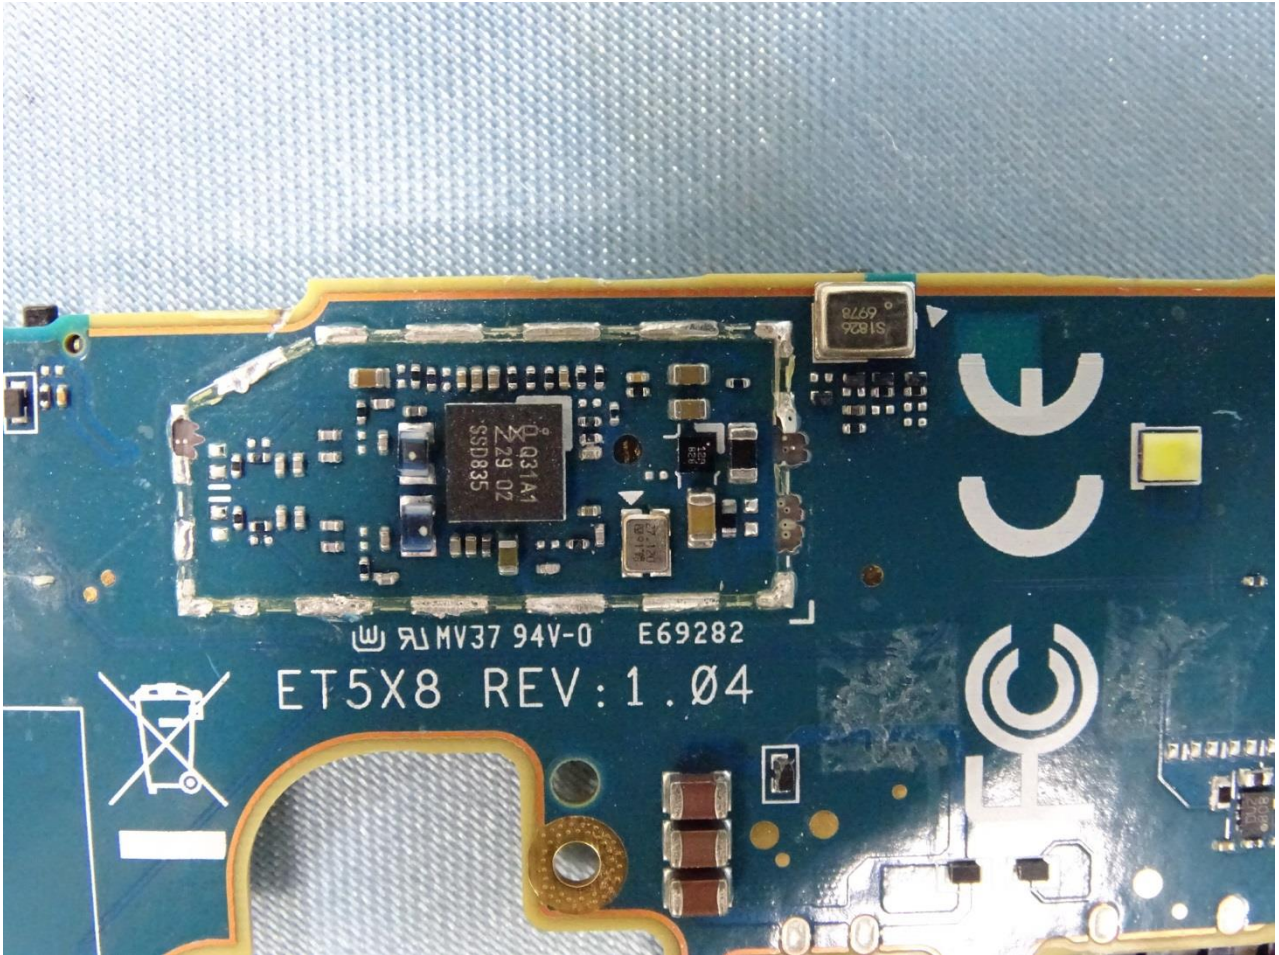

Brand Name: ZEBRA / Model Name: ET56DE

Brand Name: ZEBRA / Model Name: ET56DE

Brand Name: ZEBRA / Model Name: ET56DE

Brand Name: ZEBRA / Model Name: ET56DE

Brand Name: ZEBRA / Model Name: ET56DE

Brand Name: ZEBRA / Model Name: ET56DE

Brand Name: ZEBRA / Model Name: ET56DE

Brand Name: ZEBRA / Model Name: ET56DE

Brand Name: ZEBRA / Model Name: ET56DE

Brand Name: ZEBRA / Model Name: ET56DE