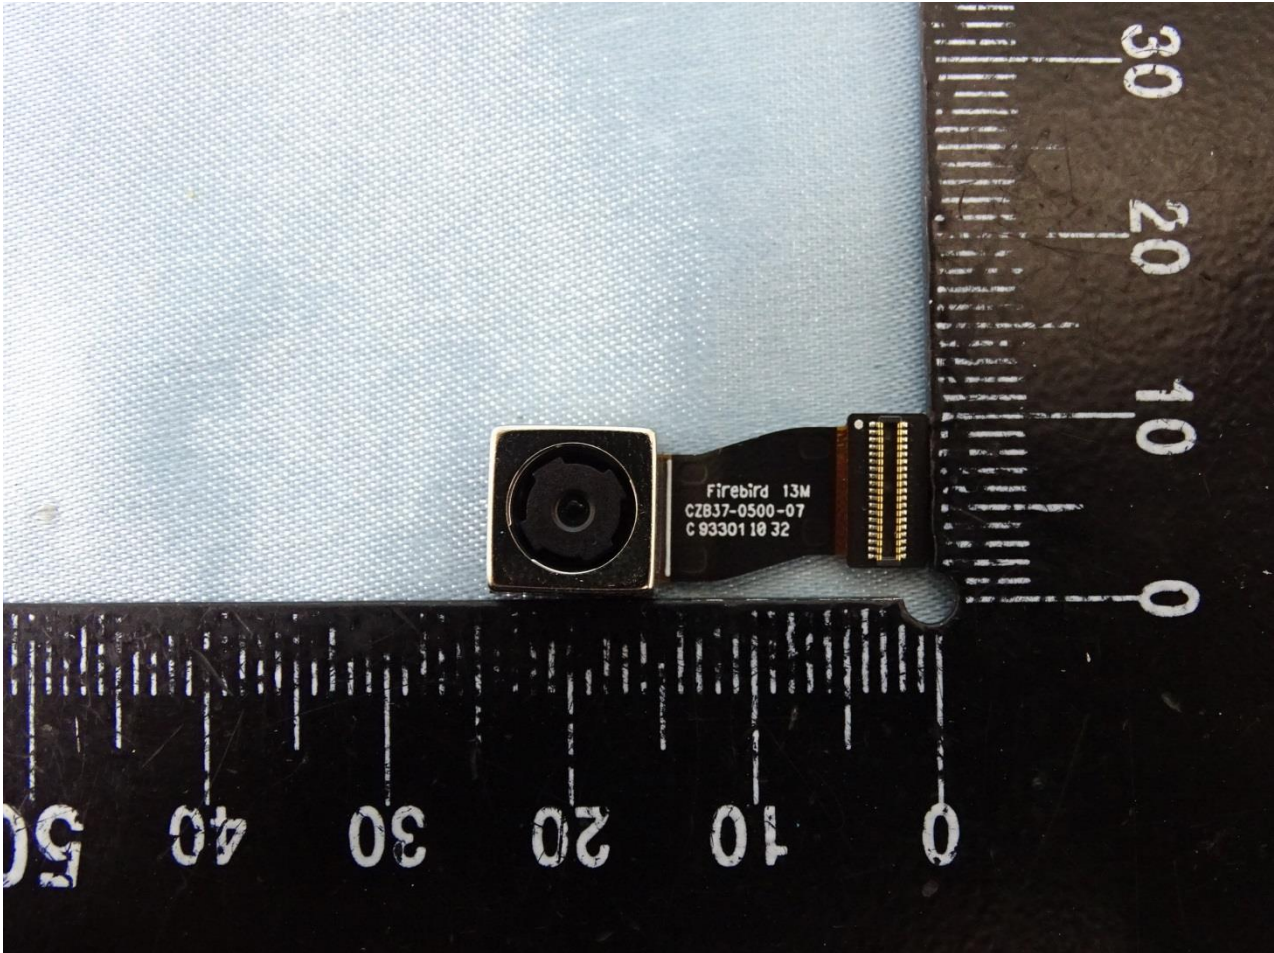

Brand Name: ZEBRA / Model Name: ET56DE

Brand Name: ZEBRA / Model Name: ET56DE

Brand Name: ZEBRA / Model Name: ET56DE

Brand Name: ZEBRA / Model Name: ET56DE

Brand Name: ZEBRA / Model Name: ET56DE

Brand Name: ZEBRA / Model Name: ET56DE