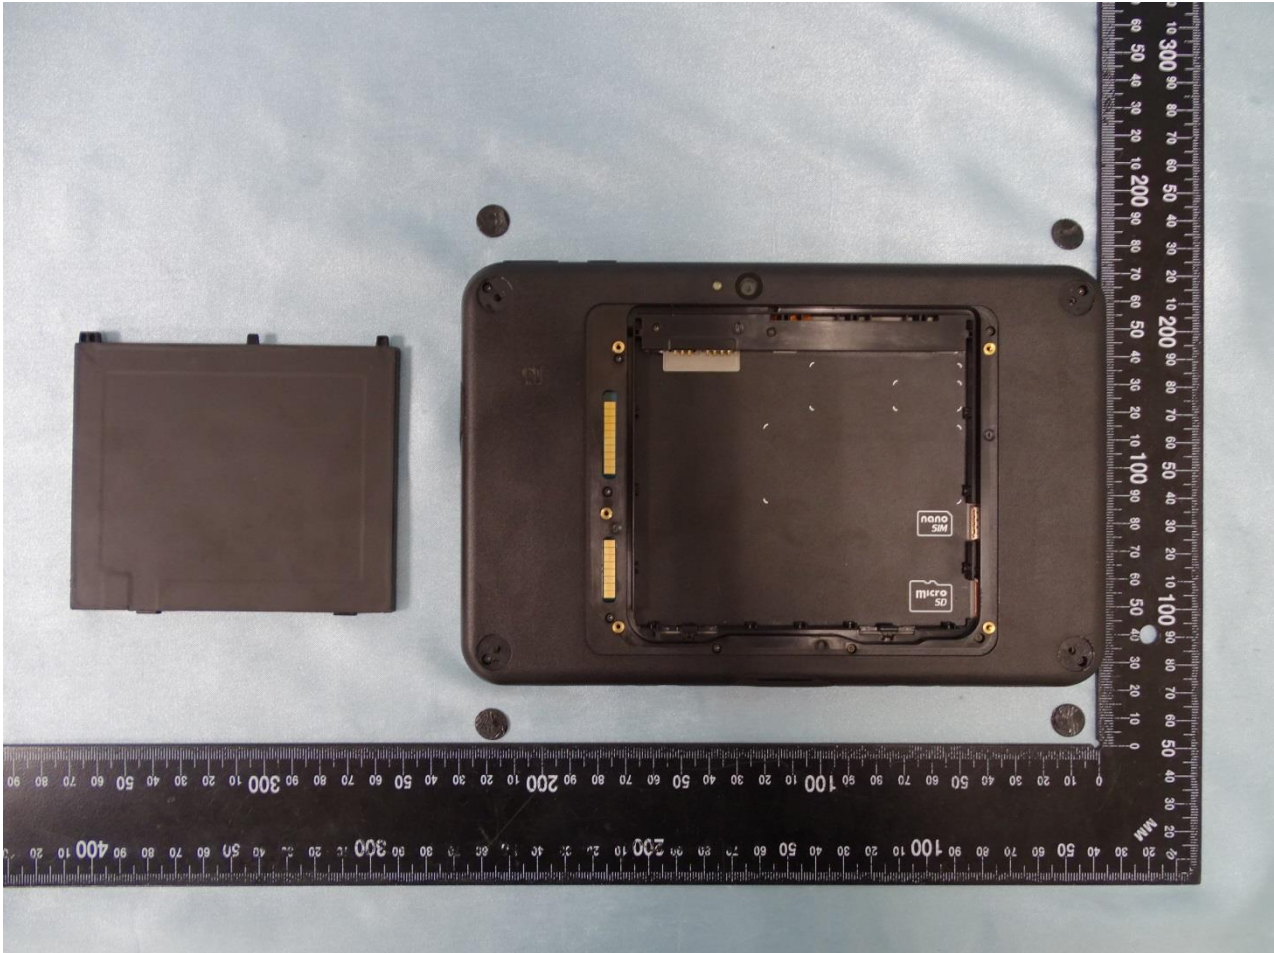

### 3. Internal Photograph of EUT

Brand Name: ZEBRA / Model Name: ET56DE

Brand Name: ZEBRA / Model Name: ET56DE

Brand Name: ZEBRA / Model Name: ET56DE

Brand Name: ZEBRA / Model Name: ET56DE

Brand Name: ZEBRA / Model Name: ET56DE

Brand Name: ZEBRA / Model Name: ET56DE

Brand Name: ZEBRA / Model Name: ET56DE

Brand Name: ZEBRA / Model Name: ET56DE

Brand Name: ZEBRA / Model Name: ET56DE

Brand Name: ZEBRA / Model Name: ET56DE

Brand Name: ZEBRA / Model Name: ET56DE