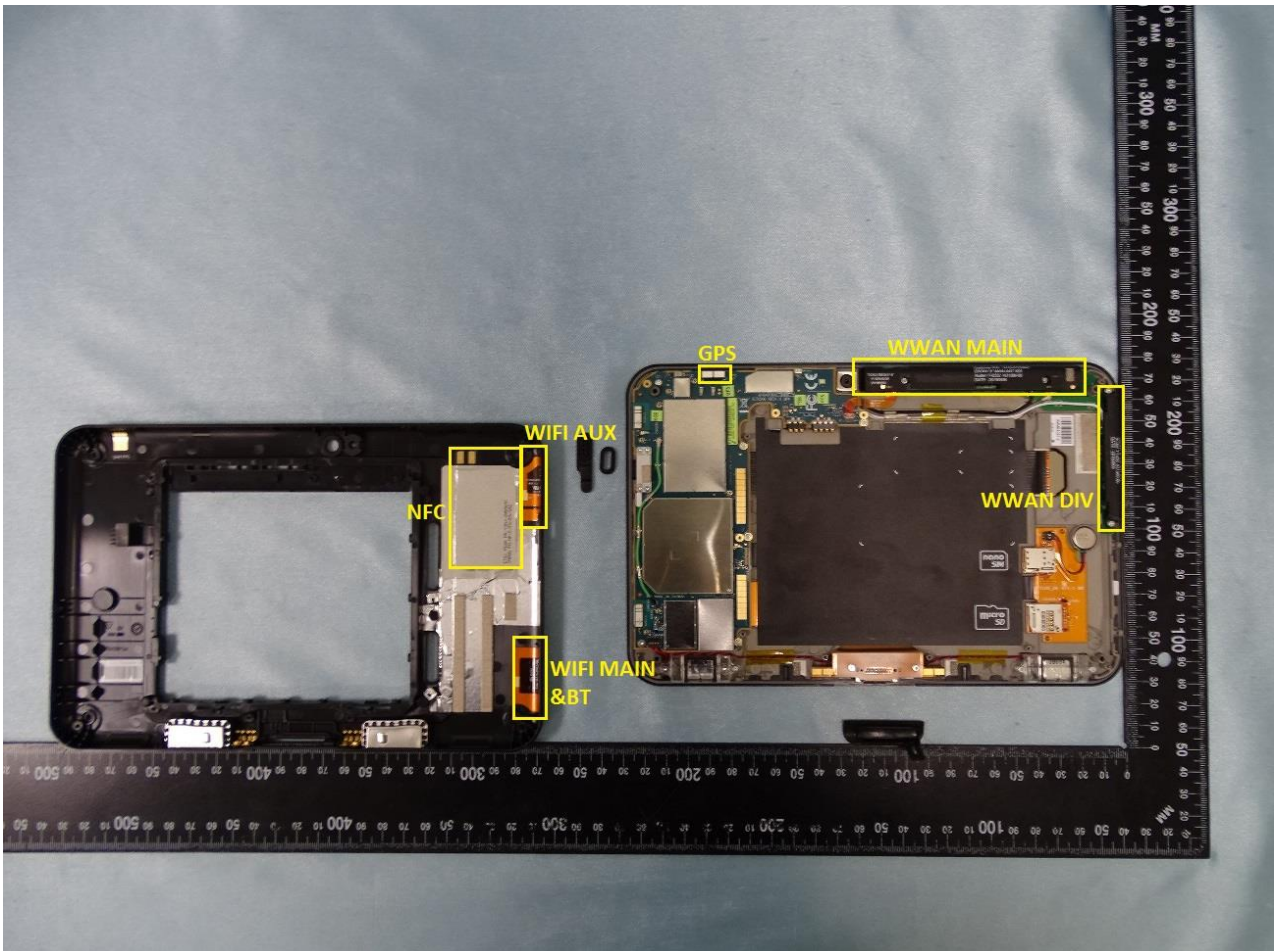

3. Internal Photograph of EUT

Brand Name: ZEBRA / Model Name: ET56DE