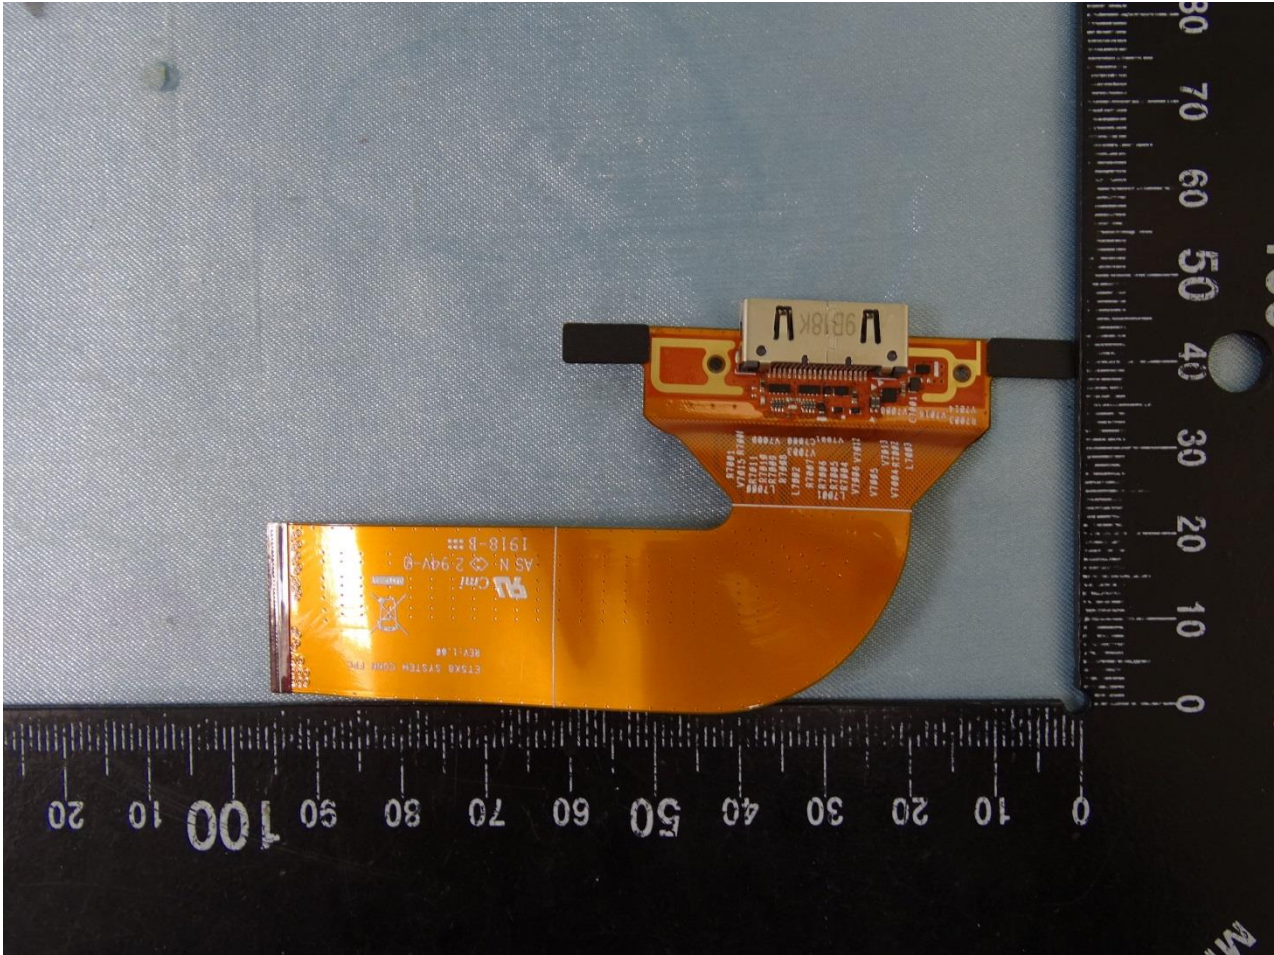

### 3. Internal Photograph of EUT

Brand Name: ZEBRA / Model Name: ET56DE

Brand Name: ZEBRA / Model Name: ET56DE

Brand Name: ZEBRA / Model Name: ET56DE

Brand Name: ZEBRA / Model Name: ET56DE

Brand Name: ZEBRA / Model Name: ET56DE

Brand Name: ZEBRA / Model Name: ET56DE

Brand Name: ZEBRA / Model Name: ET56DE

Brand Name: ZEBRA / Model Name: ET56DE

Brand Name: ZEBRA / Model Name: ET56DE

Brand Name: ZEBRA / Model Name: ET56DE

Brand Name: ZEBRA / Model Name: ET56DE