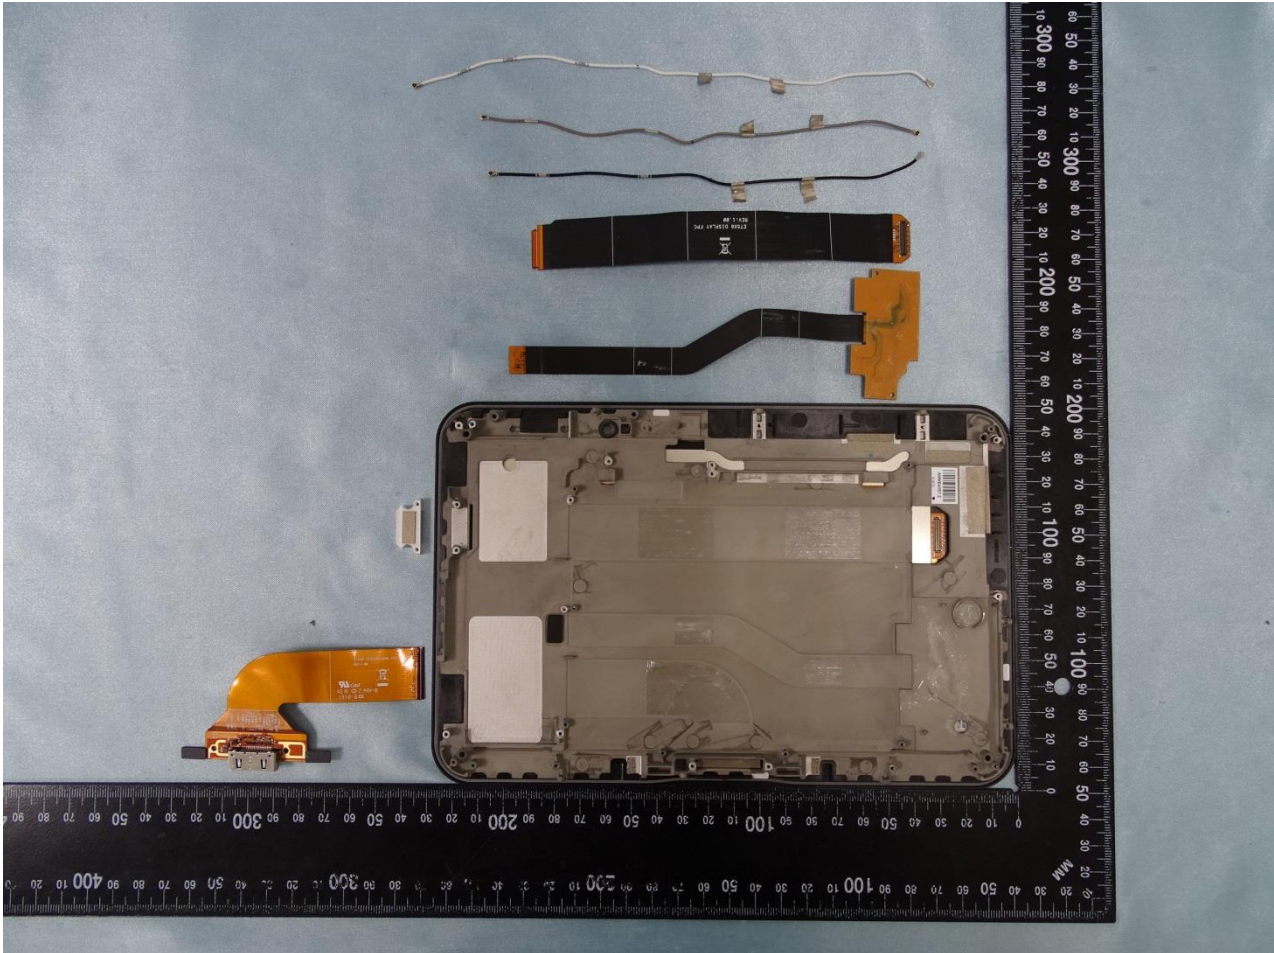

Brand Name: ZEBRA / Model Name: ET56DE