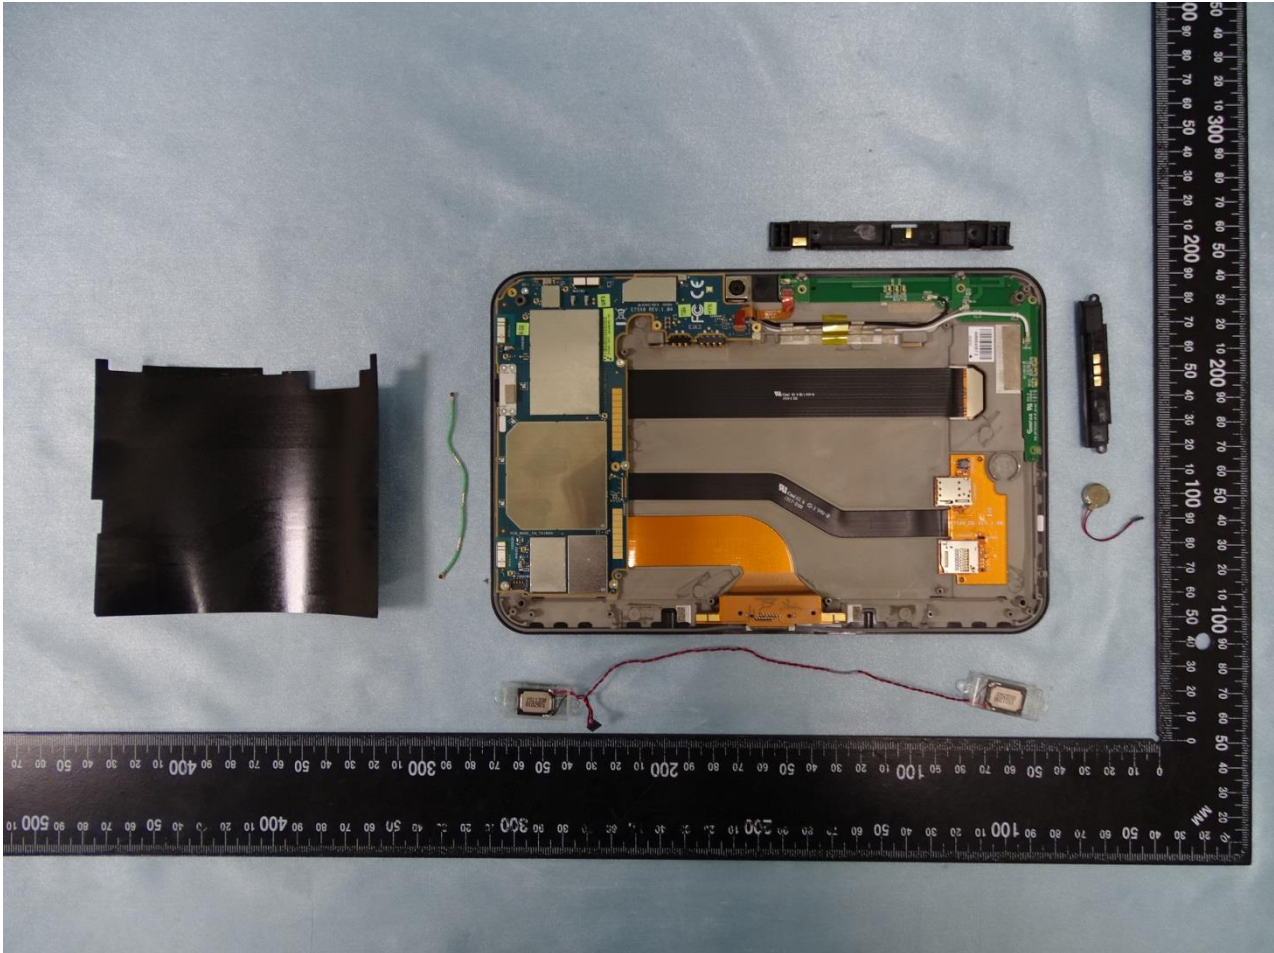

Brand Name: ZEBRA / Model Name: ET56DE