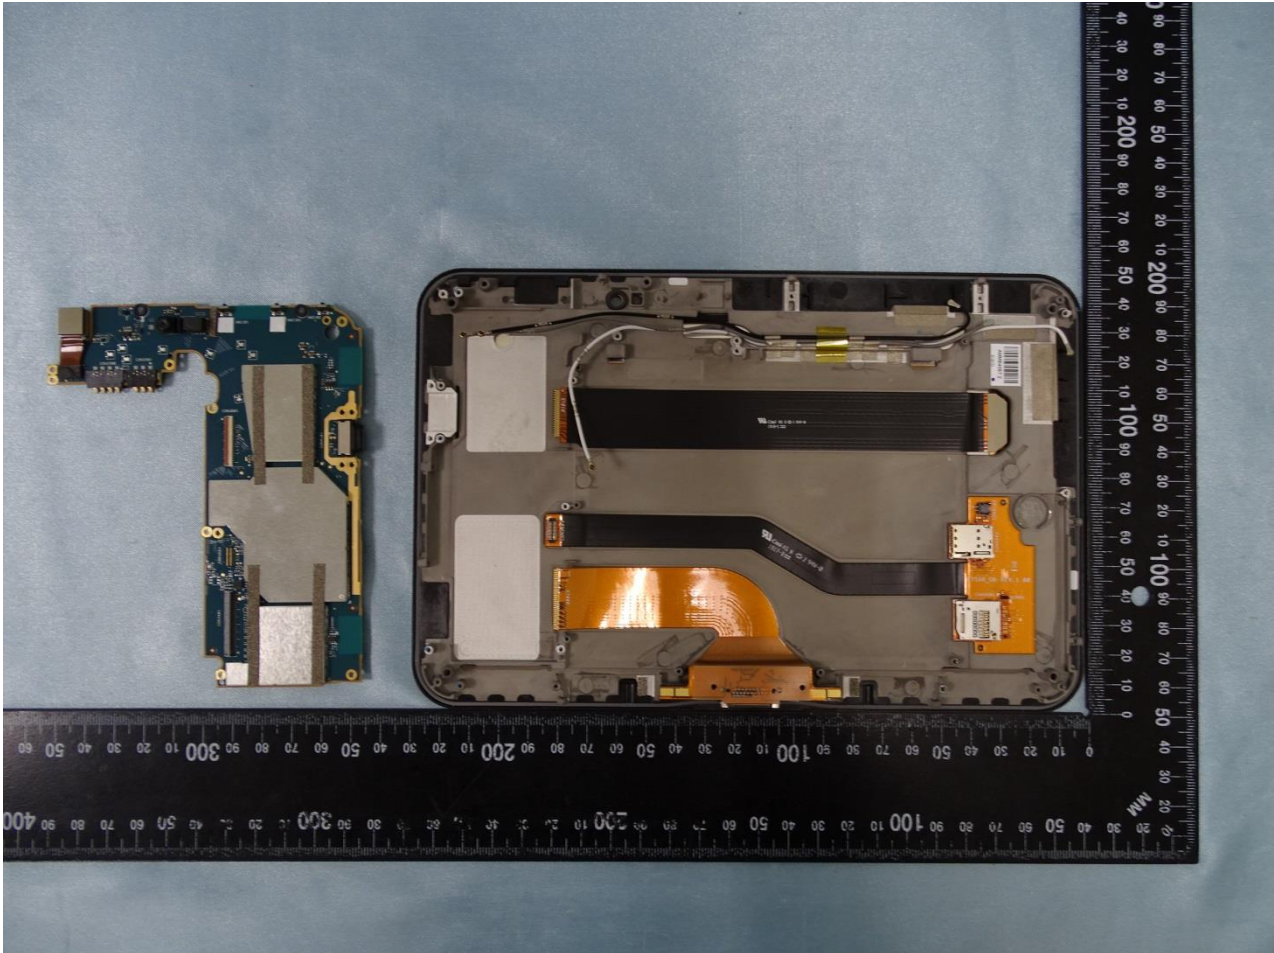

### 3. Internal Photograph of EUT

Brand Name: ZEBRA / Model Name: ET56DE

Brand Name: ZEBRA / Model Name: ET56DE

Brand Name: ZEBRA / Model Name: ET56DE

Brand Name: ZEBRA / Model Name: ET56DE

Brand Name: ZEBRA / Model Name: ET56DE

Brand Name: ZEBRA / Model Name: ET56DE

Brand Name: ZEBRA / Model Name: ET56DE

Brand Name: ZEBRA / Model Name: ET56DE

Brand Name: ZEBRA / Model Name: ET56DE

Brand Name: ZEBRA / Model Name: ET56DE

Brand Name: ZEBRA / Model Name: ET56DE