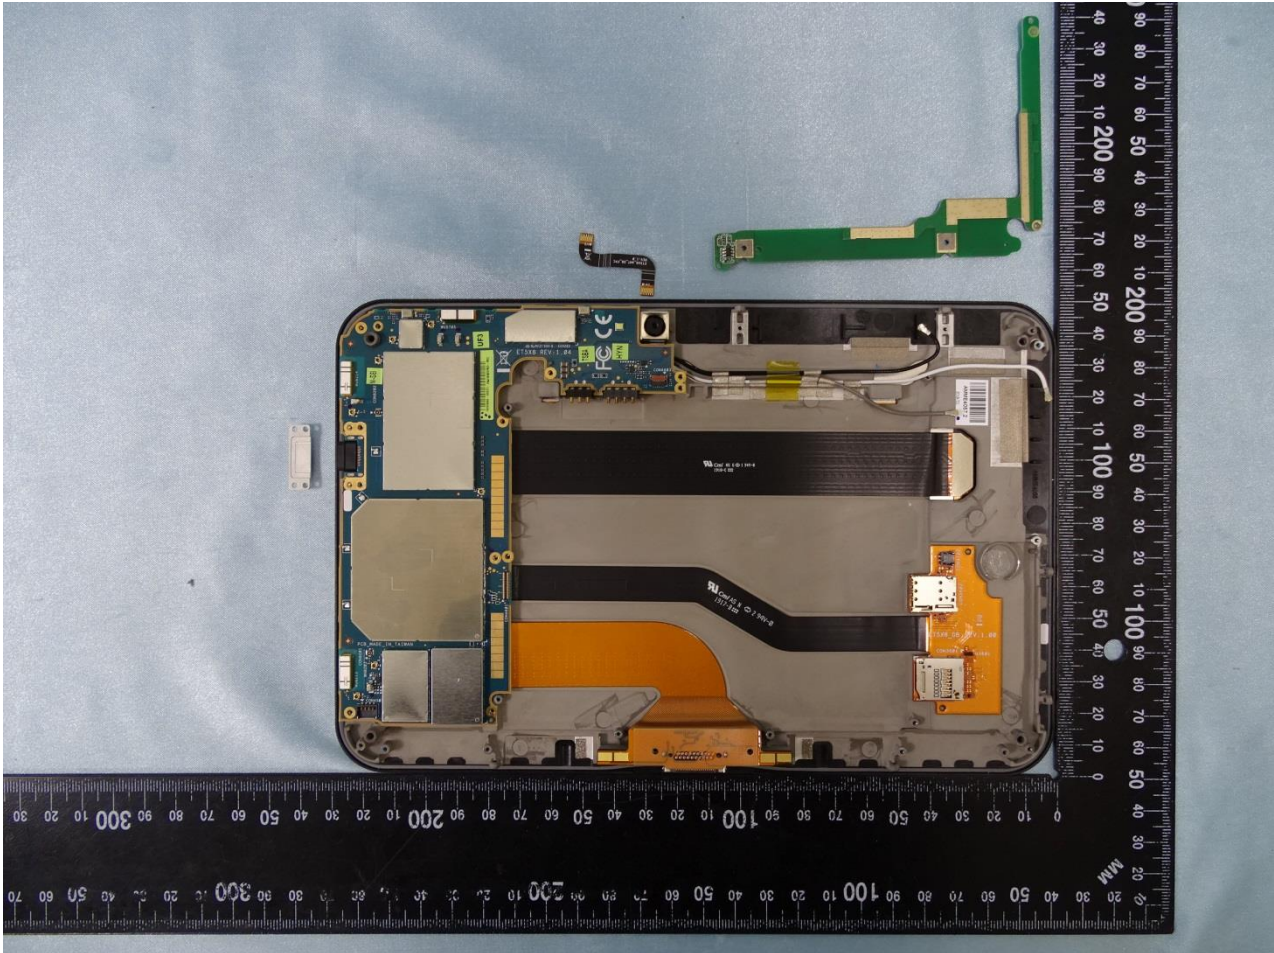

### 3. Internal Photograph of EUT

Brand Name: ZEBRA / Model Name: ET56DE

Brand Name: ZEBRA / Model Name: ET56DE

Brand Name: ZEBRA / Model Name: ET56DE

Brand Name: ZEBRA / Model Name: ET56DE

Brand Name: ZEBRA / Model Name: ET56DE

Brand Name: ZEBRA / Model Name: ET56DE

Brand Name: ZEBRA / Model Name: ET56DE

Brand Name: ZEBRA / Model Name: ET56DE

Brand Name: ZEBRA / Model Name: ET56DE

Brand Name: ZEBRA / Model Name: ET56DE

Brand Name: ZEBRA / Model Name: ET56DE