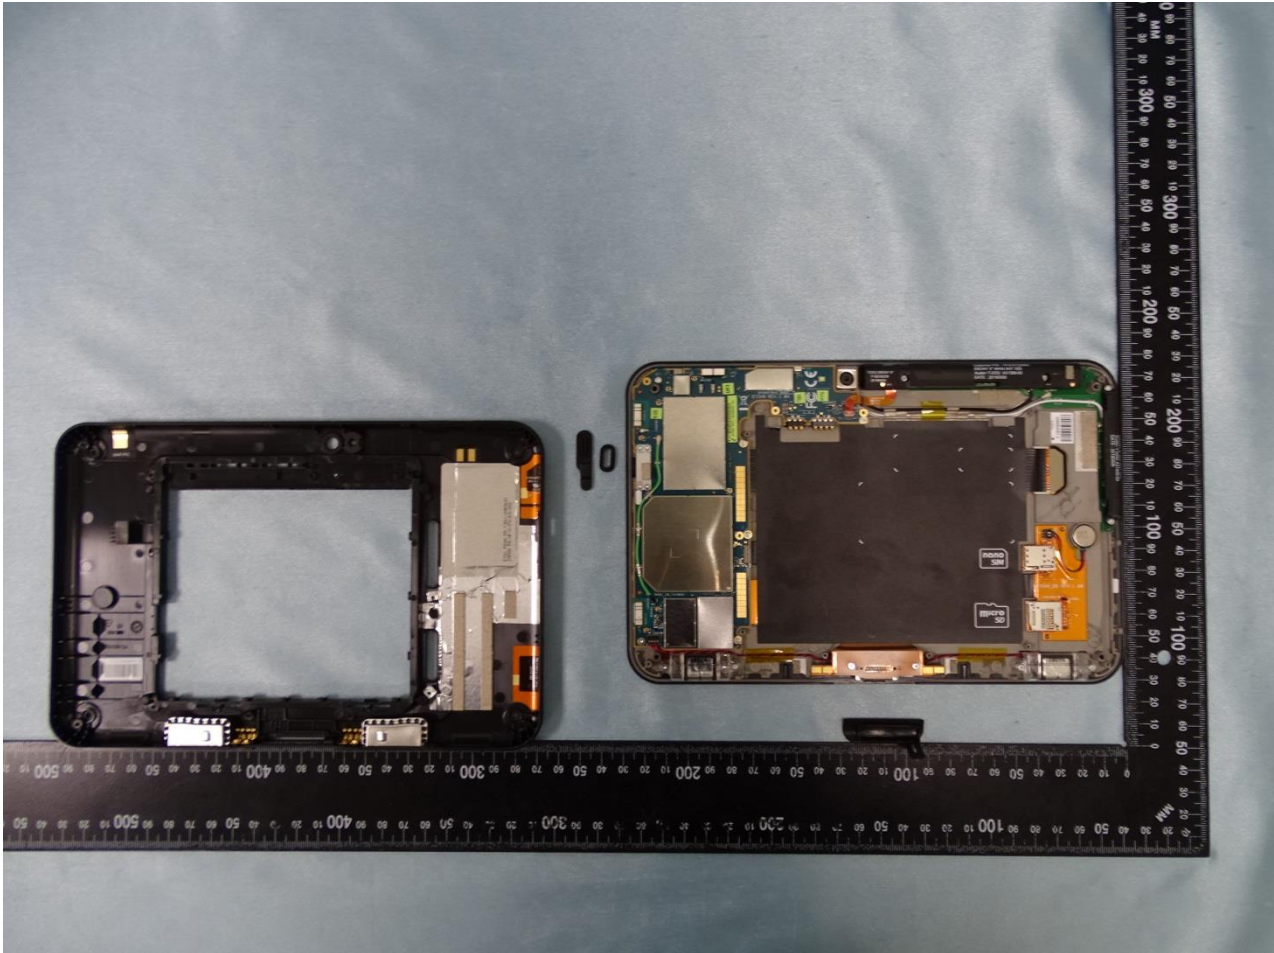

Brand Name: ZEBRA / Model Name: ET56DE