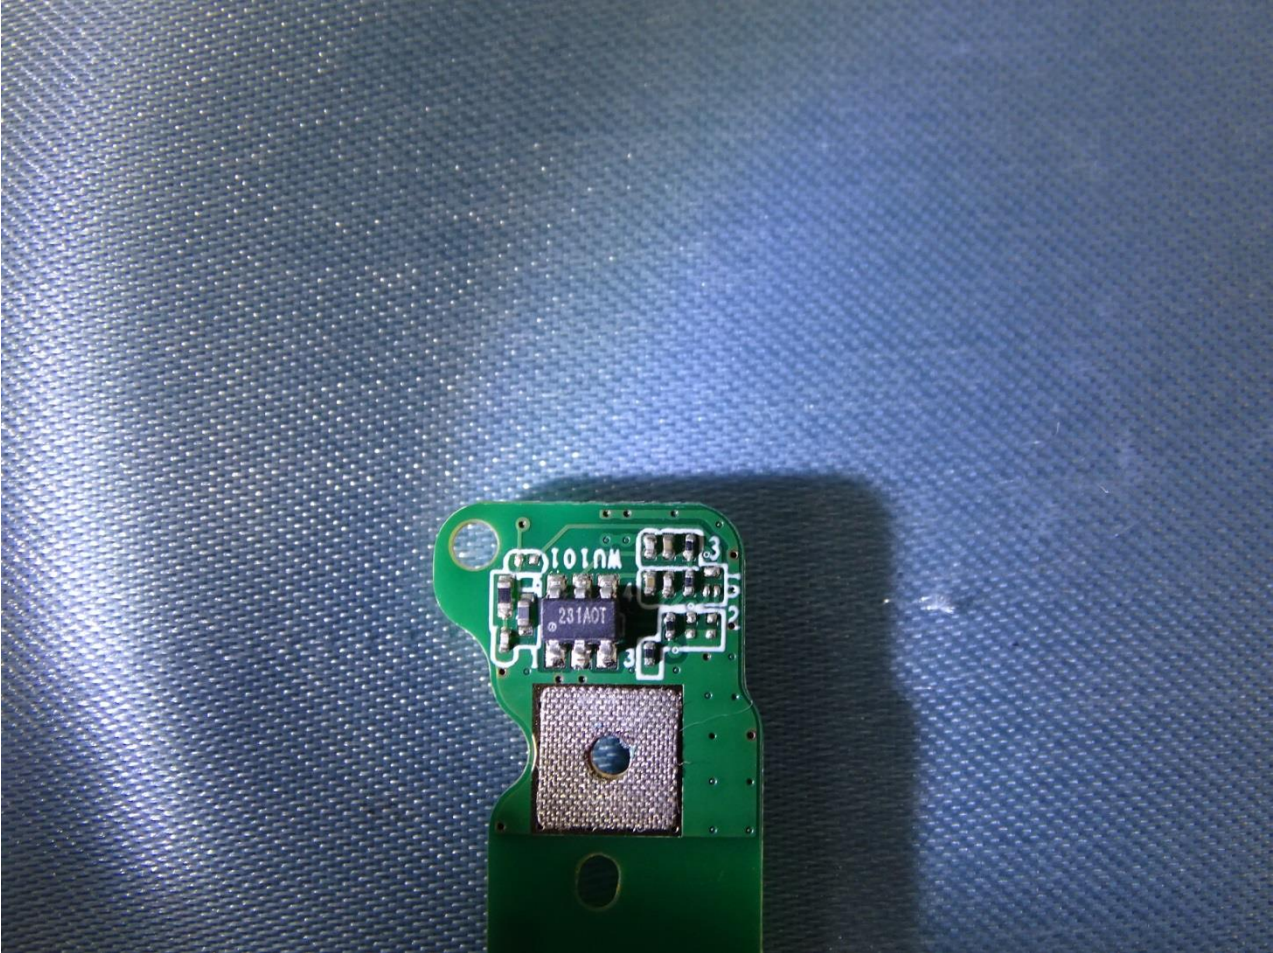

Brand Name: ZEBRA / Model Name: ET56DE

Brand Name: ZEBRA / Model Name: ET56DE

Brand Name: ZEBRA / Model Name: ET56DE

Brand Name: ZEBRA / Model Name: ET56DE

Brand Name: ZEBRA / Model Name: ET56DE

Brand Name: ZEBRA / Model Name: ET56DE

Brand Name: ZEBRA / Model Name: ET56DE