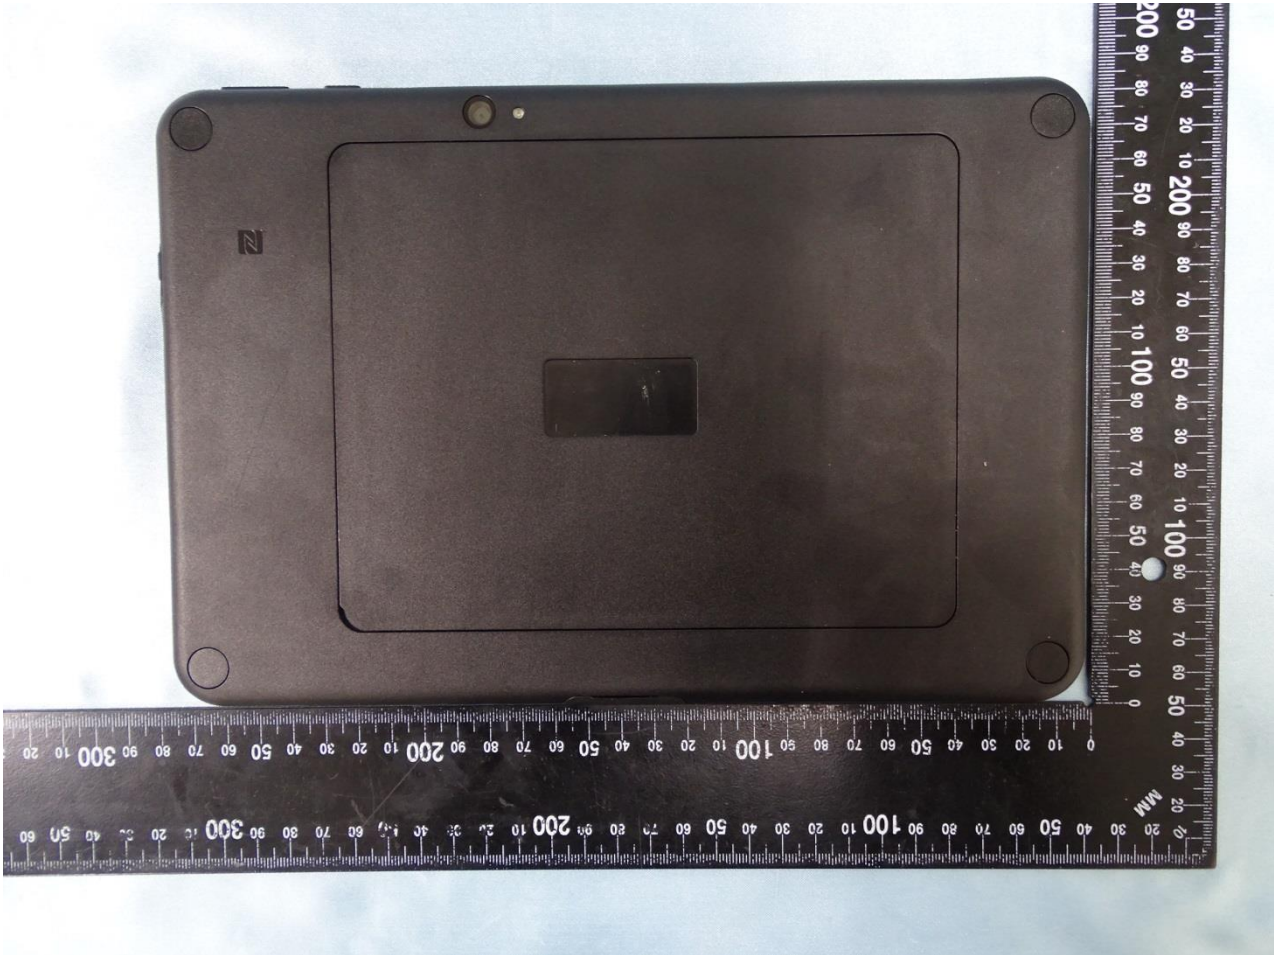

1. External Photograph of EUT

Brand Name: Zebra / HVIN: ET56BT

Brand Name: Zebra / HVIN: ET56BT

Brand Name: Zebra / HVIN: ET56BT

Brand Name: Zebra / HVIN: ET56BT

Brand Name: Zebra / HVIN: ET56BT

Brand Name: Zebra / HVIN: ET56BT

Brand Name: Zebra / HVIN: ET56BT

2. Photograph of Accessory

Brand Name: Zebra / HVIN: ET56BT

| Specification of Accessory | | |
|-----------------------------------|-------------------|----------------|
| AC Adapter | Brand Name | PHIHONG |
| | Model Name | AQ18A-59CFA |
| Battery | Brand Name | Etica Battery |
| | Model Name | AMME3950 |
| USB Cable | Brand Name | PHIHONG |
| | Model Name | UES-1001A160-R |