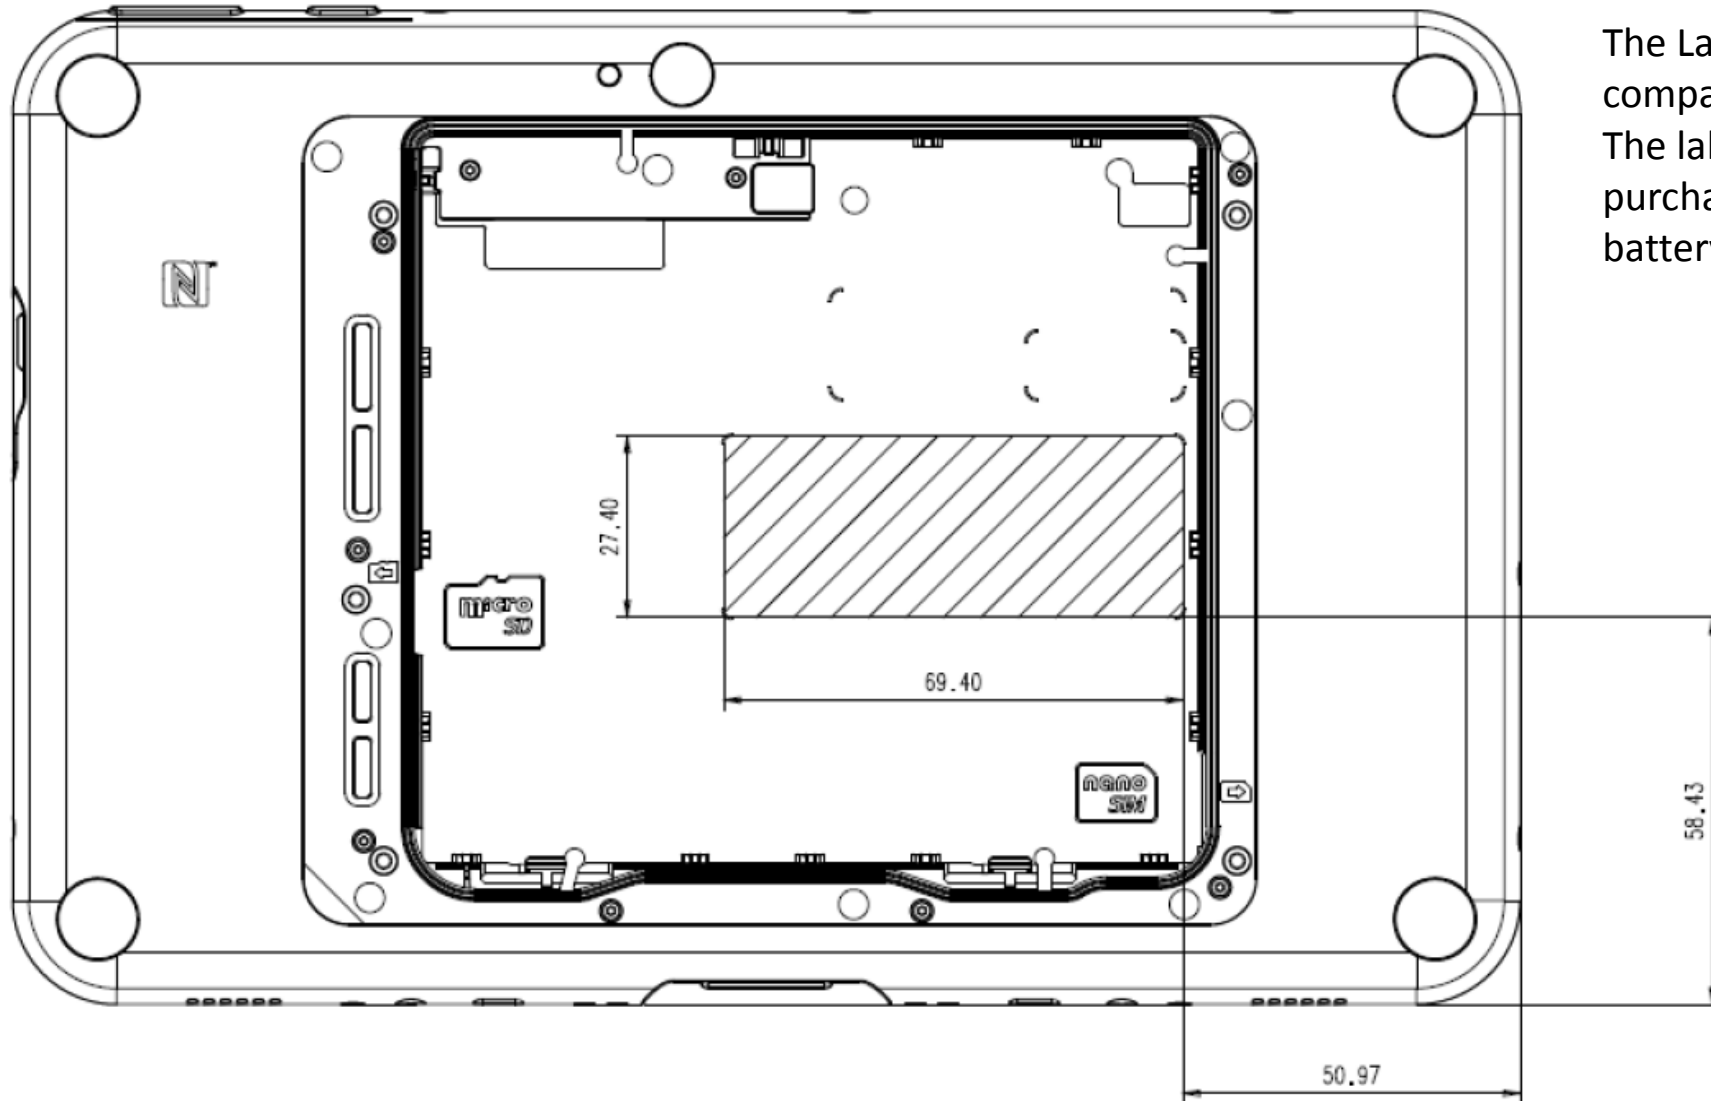

## INARI8B Label Location

The Label will be put inside the battery compartment.

The label is visible to the users as they purchase the products and install the battery.