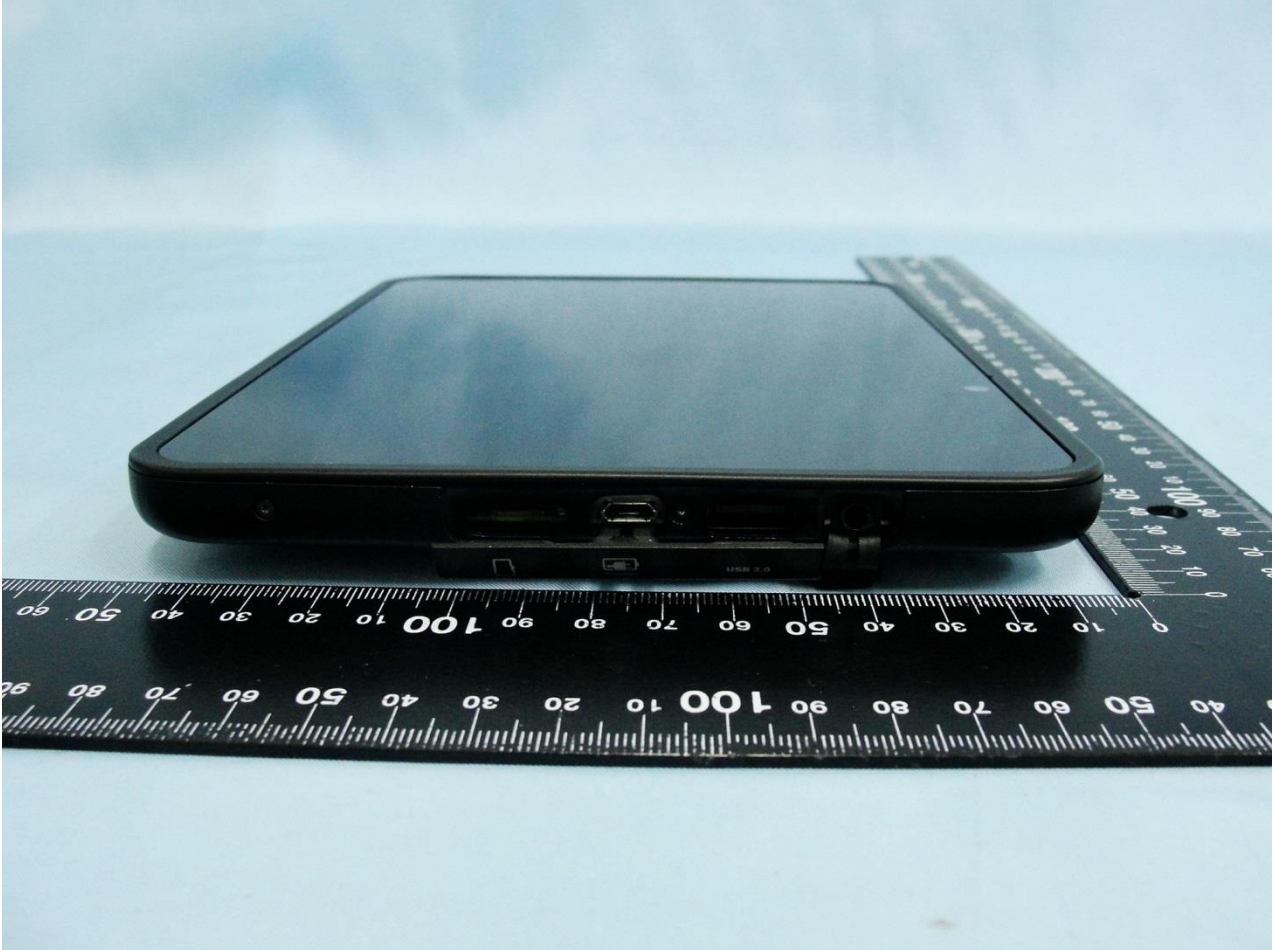

**1. External Photograph of EUT**

**Brand Name: Zebra / Model Name: ET55BE**

Brand Name: Zebra / Model Name: ET55BE

**Brand Name: Zebra / Model Name: ET55BE**

**2. Photograph of Accessory**

**Brand Name: Zebra / Model Name: ET55BE**

<b>Specification of Accessory</b>		
<b>Battery</b>	<b>Brand Name</b>	Zebra
	<b>Model Name</b>	AMME2360
<b>WWAN Module</b>	<b>Brand Name</b>	Sierra
	<b>Model Name</b>	EM7355

**Remark:** For accessories equipped with this EUT, please refer to the following photos.