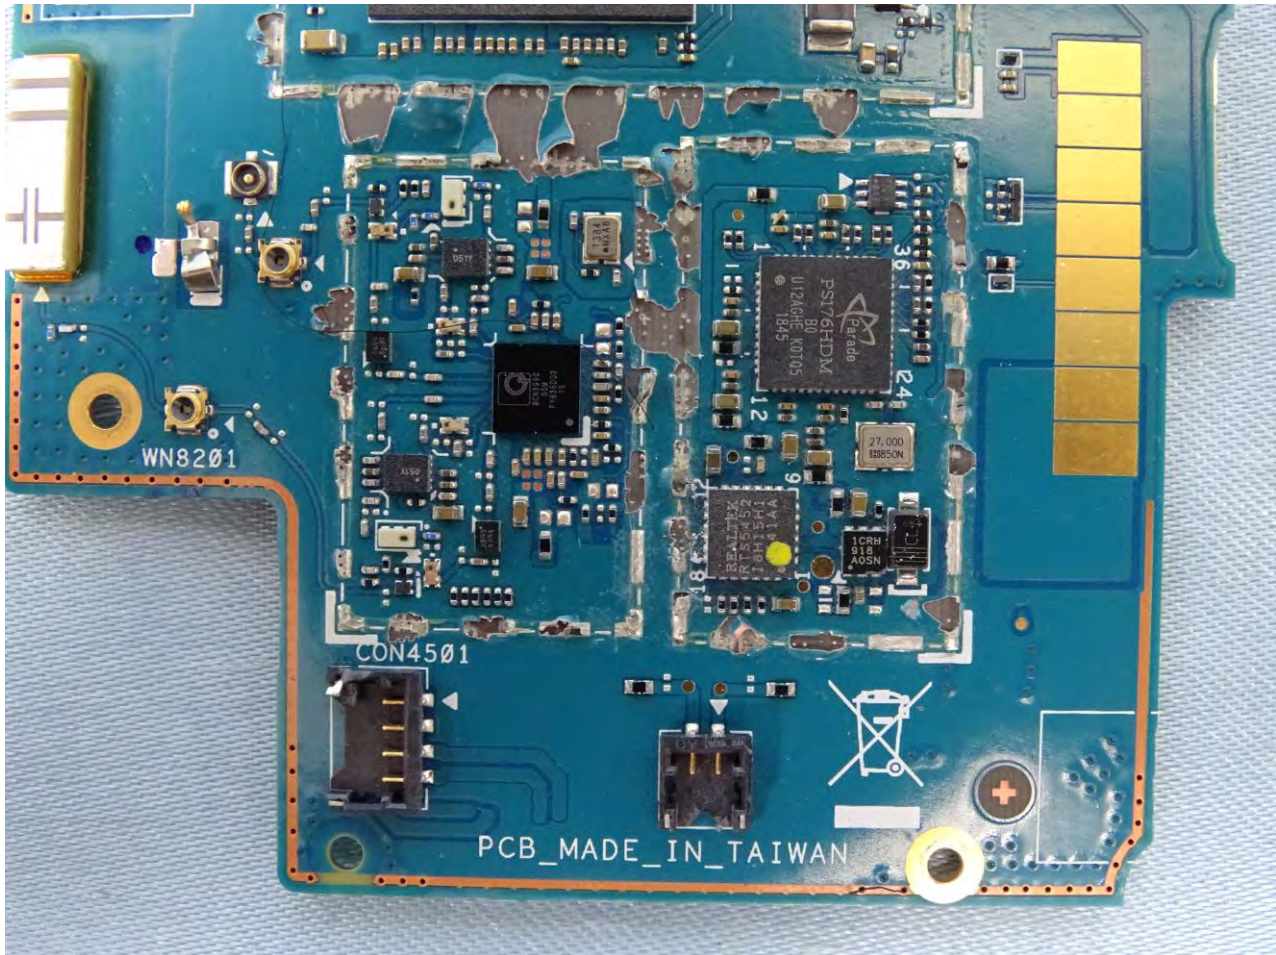

Brand Name: Zebra / Model Name: ET51CT

Brand Name: Zebra / Model Name: ET51CT

Brand Name: Zebra / Model Name: ET51CT

Brand Name: Zebra / Model Name: ET51CT

Brand Name: Zebra / Model Name: ET51CT

Brand Name: Zebra / Model Name: ET51CT

Bluetooth and WLAN Main Antenna

Brand Name: Zebra / Model Name: ET51CT

WLAN Aux. Antenna

Brand Name: Zebra / Model Name: ET51CT

NFC Antenna

————THE END————