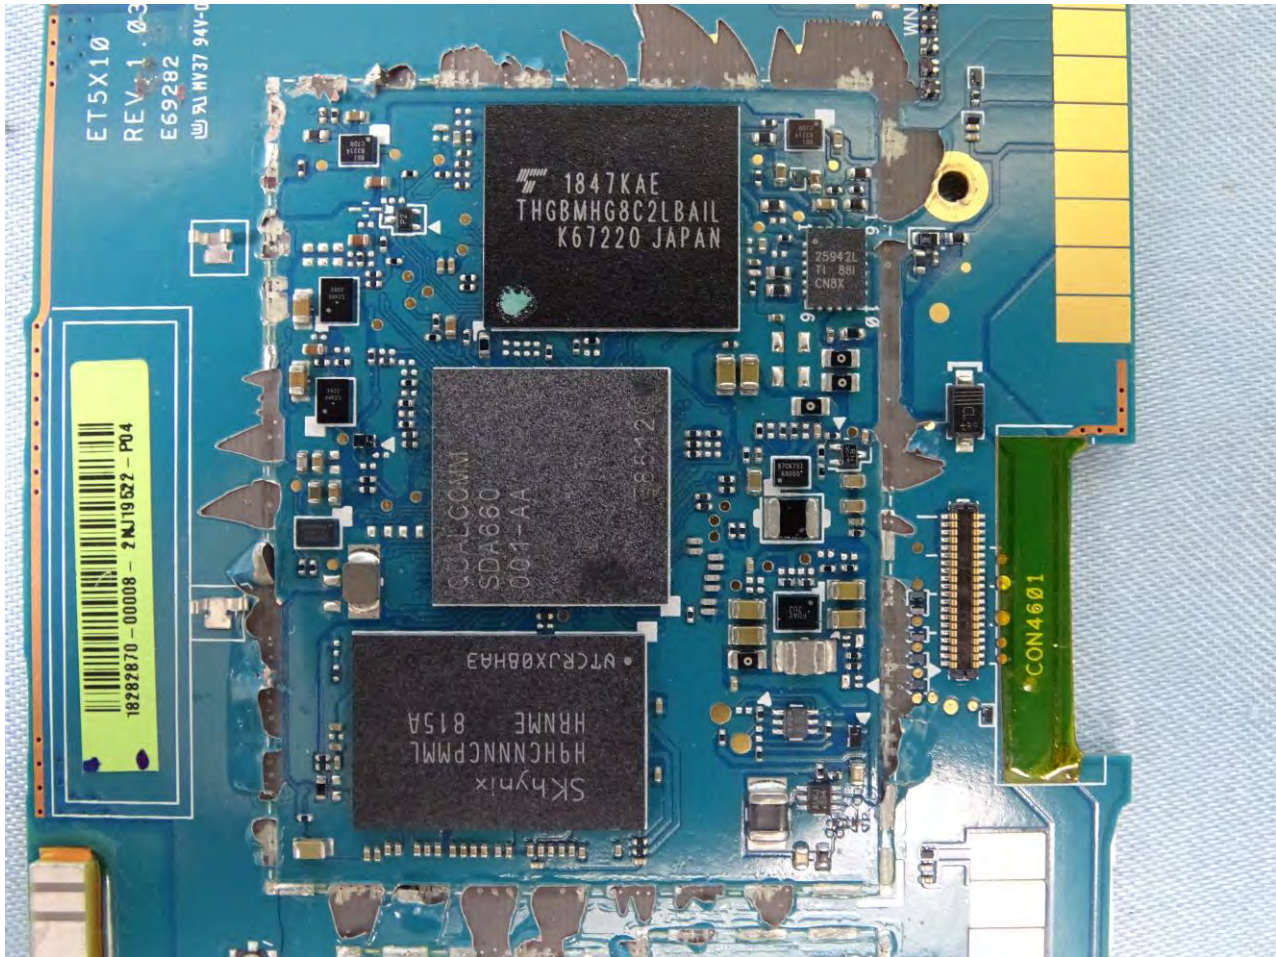

Brand Name: Zebra / Model Name: ET51CT

Brand Name: Zebra / Model Name: ET51CT

Brand Name: Zebra / Model Name: ET51CT

Brand Name: Zebra / Model Name: ET51CT

Brand Name: Zebra / Model Name: ET51CT

Brand Name: Zebra / Model Name: ET51CT

Bluetooth and WLAN Main Antenna

Brand Name: Zebra / Model Name: ET51CT

WLAN Aux. Antenna

Brand Name: Zebra / Model Name: ET51CT

NFC Antenna

————THE END————