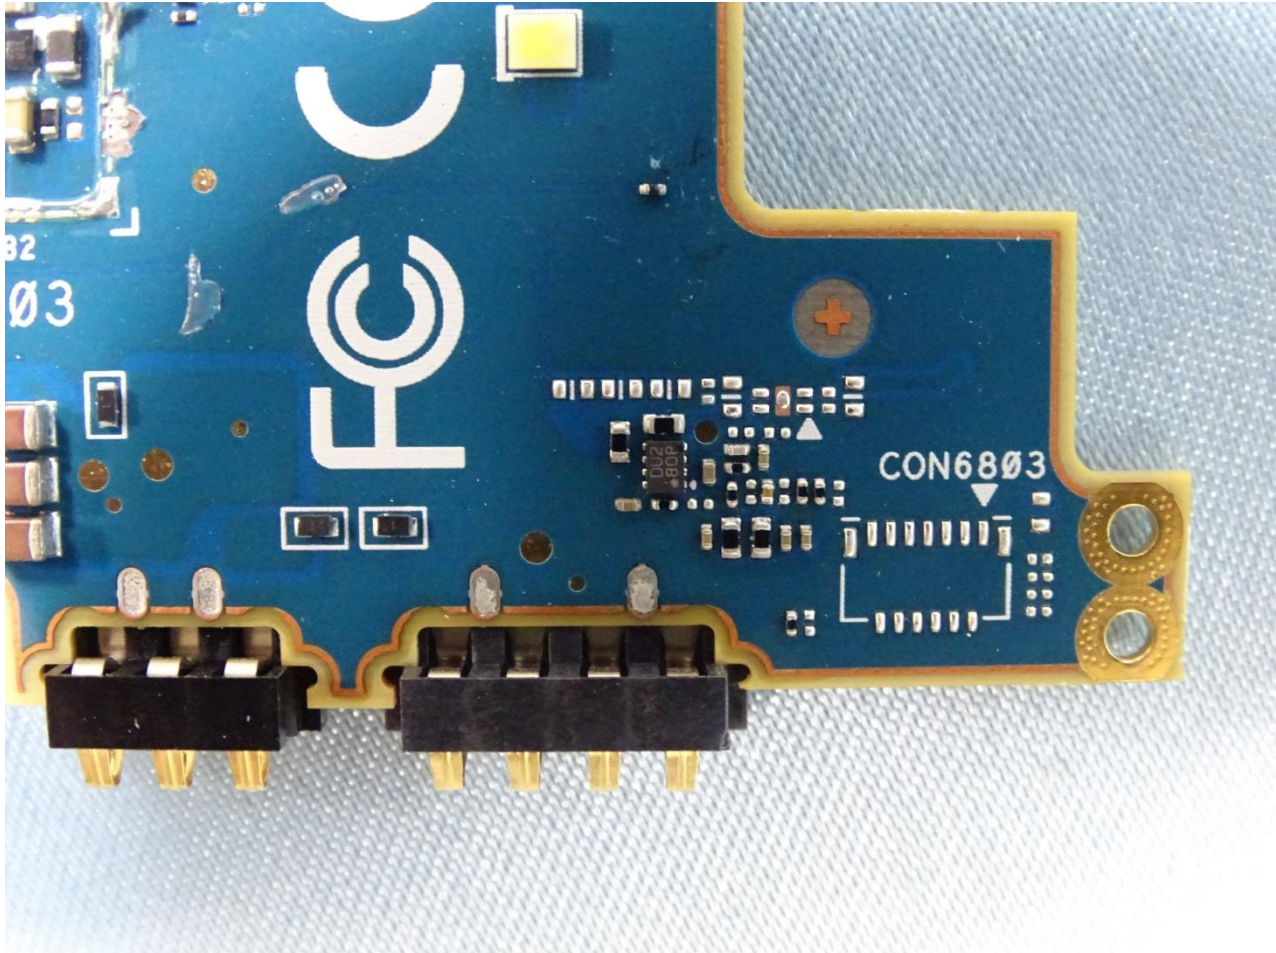

Brand Name: Zebra / Model Name: ET51CE

Brand Name: Zebra / Model Name: ET51CE

Brand Name: Zebra / Model Name: ET51CE

Brand Name: Zebra / Model Name: ET51CE

Brand Name: Zebra / Model Name: ET51CE

Brand Name: Zebra / Model Name: ET51CE

Bluetooth and WLAN Main Antenna

Brand Name: Zebra / Model Name: ET51CE

WLAN Aux. Antenna

Brand Name: Zebra / Model Name: ET51CE

NFC Antenna