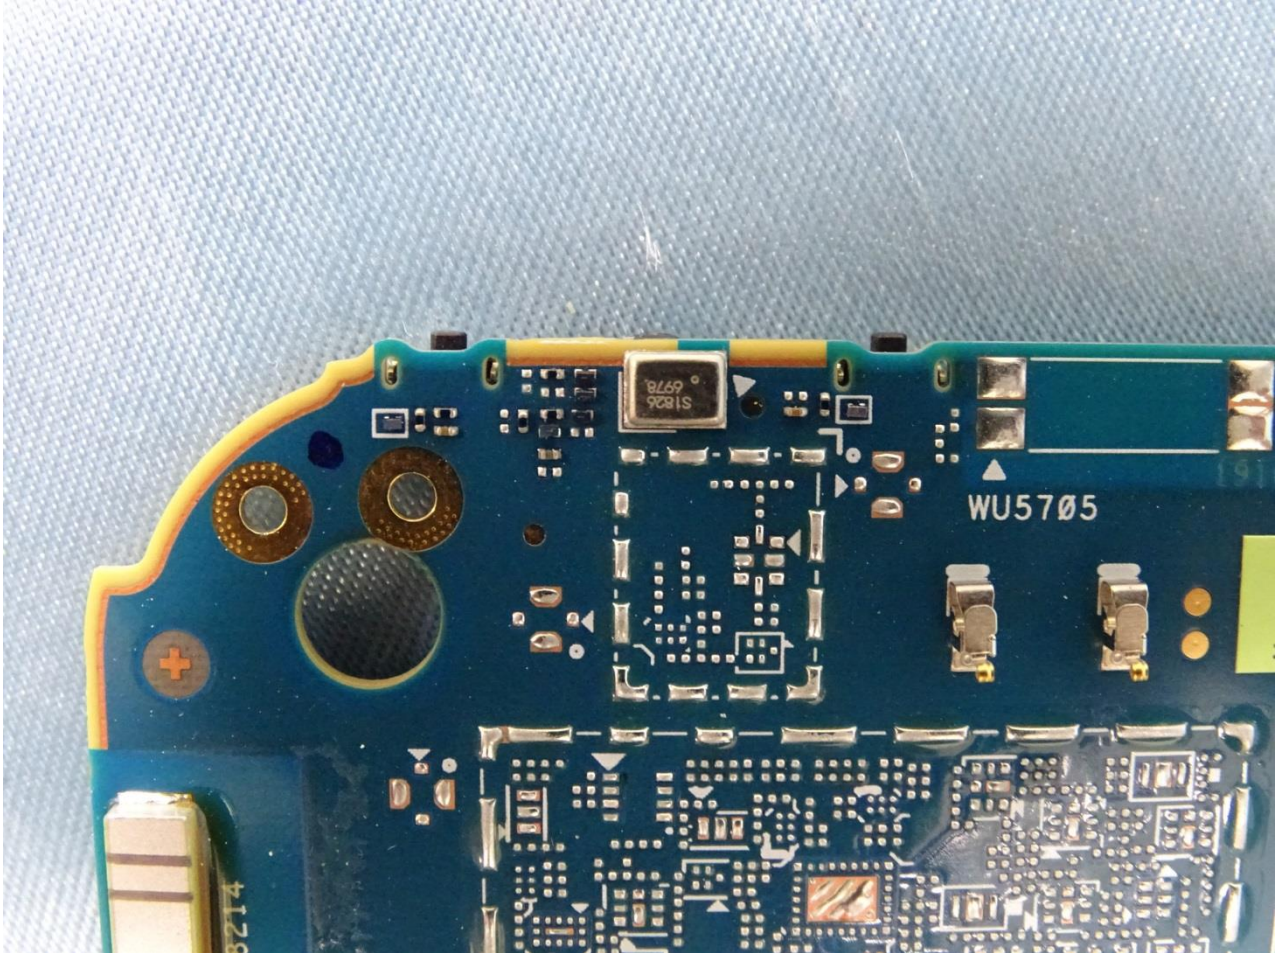

Brand Name: Zebra / Model Name: ET51CE

Brand Name: Zebra / Model Name: ET51CE

Brand Name: Zebra / Model Name: ET51CE

Brand Name: Zebra / Model Name: ET51CE

Brand Name: Zebra / Model Name: ET51CE

Brand Name: Zebra / Model Name: ET51CE

Bluetooth and WLAN Main Antenna

Brand Name: Zebra / Model Name: ET51CE

WLAN Aux. Antenna

Brand Name: Zebra / Model Name: ET51CE

NFC Antenna