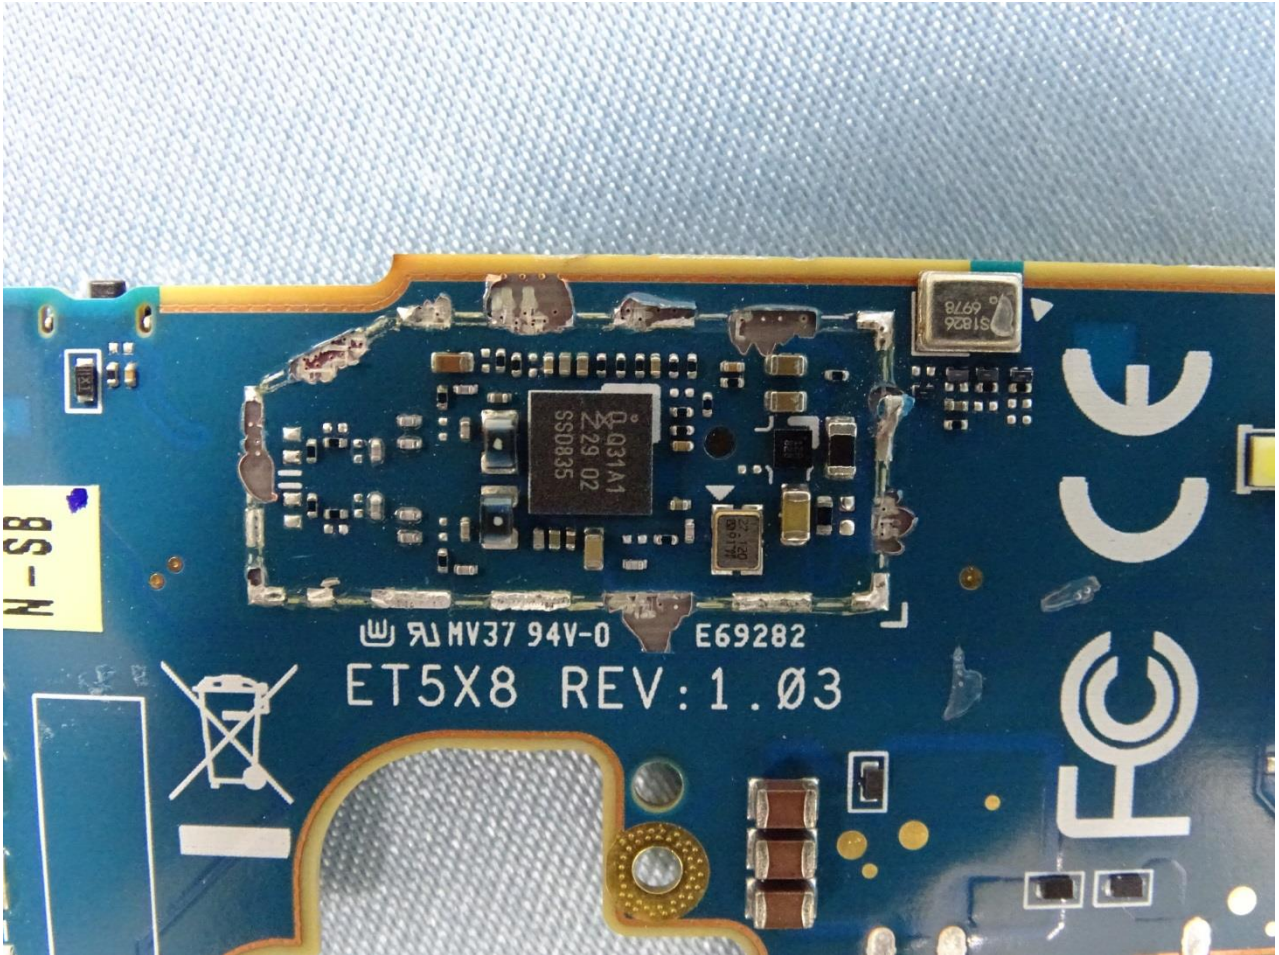

Brand Name: Zebra / Model Name: ET51CE

Brand Name: Zebra / Model Name: ET51CE

Brand Name: Zebra / Model Name: ET51CE

Brand Name: Zebra / Model Name: ET51CE

Brand Name: Zebra / Model Name: ET51CE

Brand Name: Zebra / Model Name: ET51CE

Bluetooth and WLAN Main Antenna

Brand Name: Zebra / Model Name: ET51CE

WLAN Aux. Antenna

Brand Name: Zebra / Model Name: ET51CE

NFC Antenna