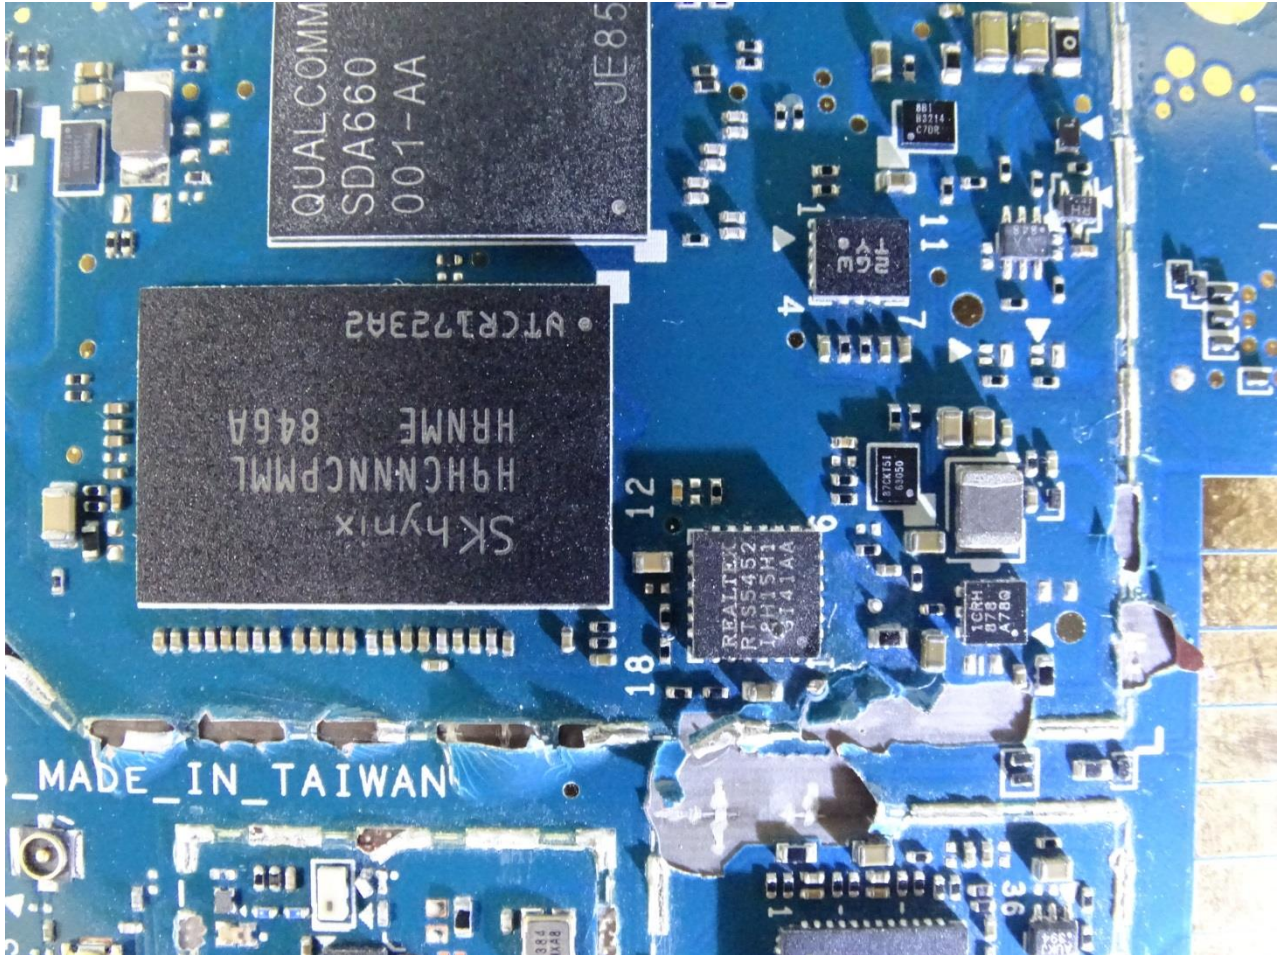

Brand Name: Zebra / Model Name: ET51CE

Brand Name: Zebra / Model Name: ET51CE

Brand Name: Zebra / Model Name: ET51CE

Brand Name: Zebra / Model Name: ET51CE

Brand Name: Zebra / Model Name: ET51CE

Brand Name: Zebra / Model Name: ET51CE

Bluetooth and WLAN Main Antenna

Brand Name: Zebra / Model Name: ET51CE

WLAN Aux. Antenna

Brand Name: Zebra / Model Name: ET51CE

NFC Antenna