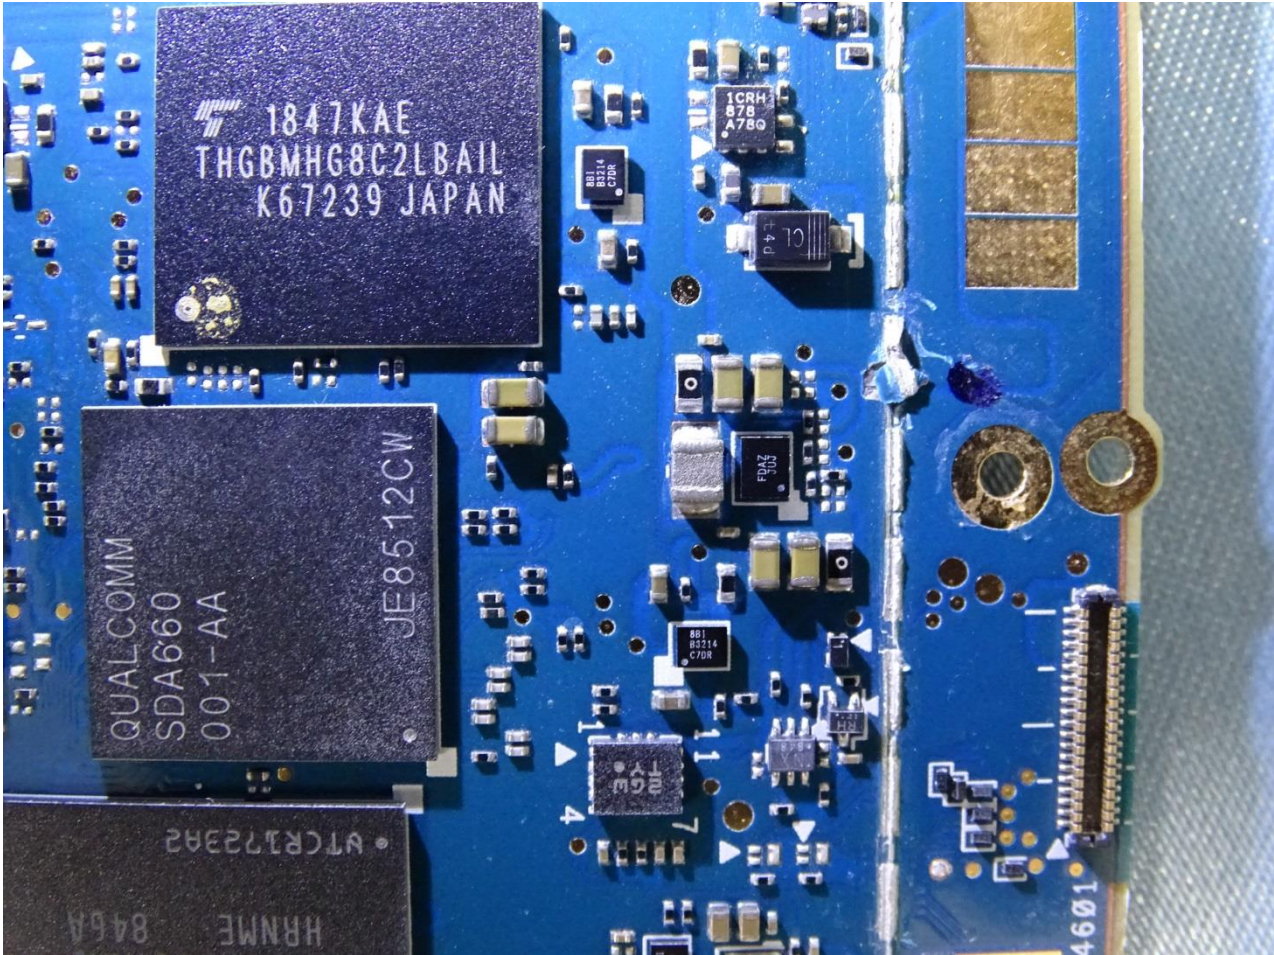

Brand Name: Zebra / Model Name: ET51CE

Brand Name: Zebra / Model Name: ET51CE

Brand Name: Zebra / Model Name: ET51CE

Brand Name: Zebra / Model Name: ET51CE

Brand Name: Zebra / Model Name: ET51CE

Brand Name: Zebra / Model Name: ET51CE

Bluetooth and WLAN Main Antenna

Brand Name: Zebra / Model Name: ET51CE

WLAN Aux. Antenna

Brand Name: Zebra / Model Name: ET51CE

NFC Antenna