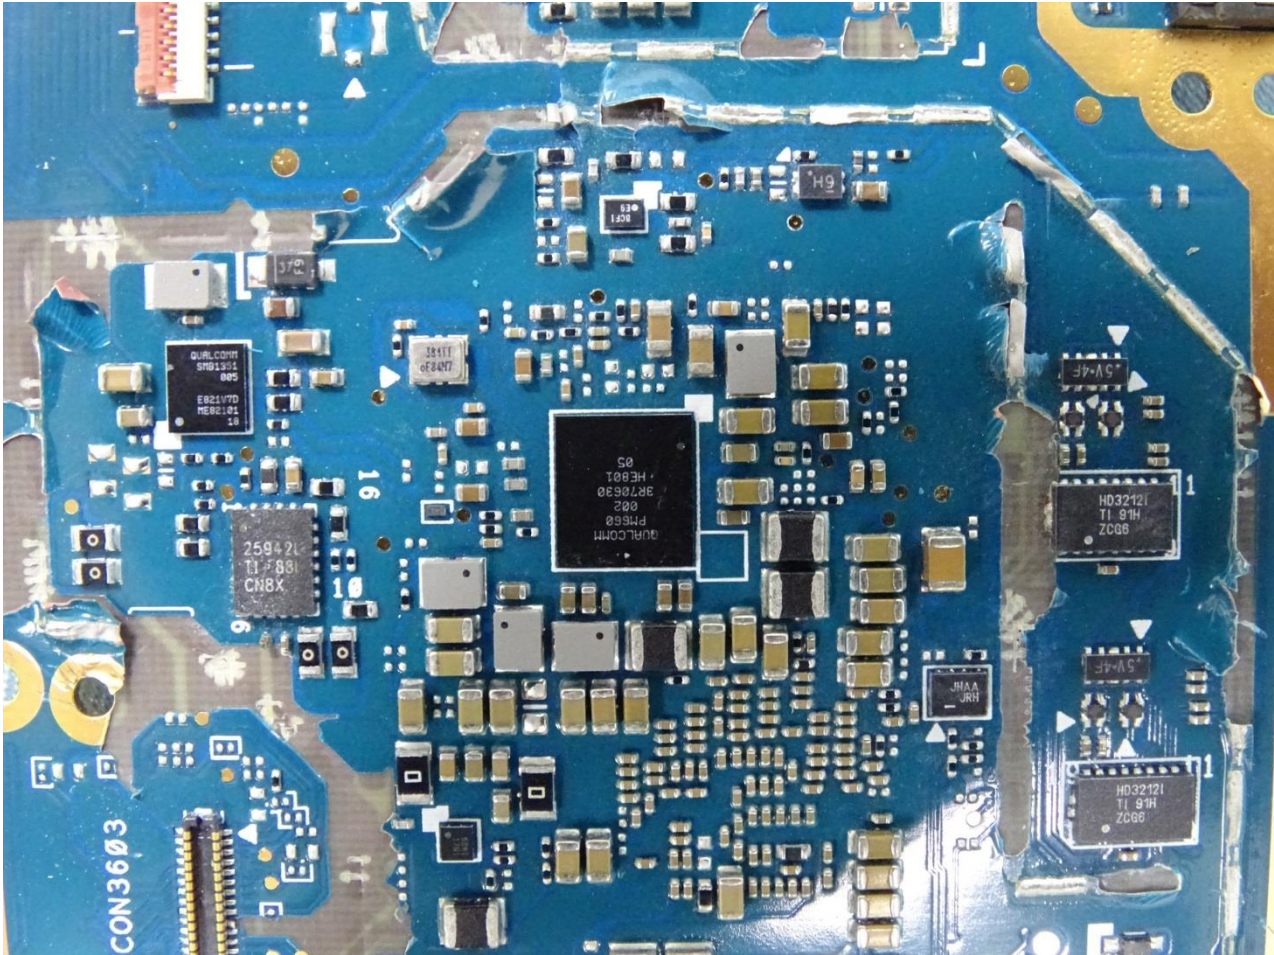

Brand Name: Zebra / Model Name: ET51CE

Brand Name: Zebra / Model Name: ET51CE

Brand Name: Zebra / Model Name: ET51CE

Brand Name: Zebra / Model Name: ET51CE

Brand Name: Zebra / Model Name: ET51CE

Brand Name: Zebra / Model Name: ET51CE

Bluetooth and WLAN Main Antenna

Brand Name: Zebra / Model Name: ET51CE

WLAN Aux. Antenna

Brand Name: Zebra / Model Name: ET51CE

NFC Antenna