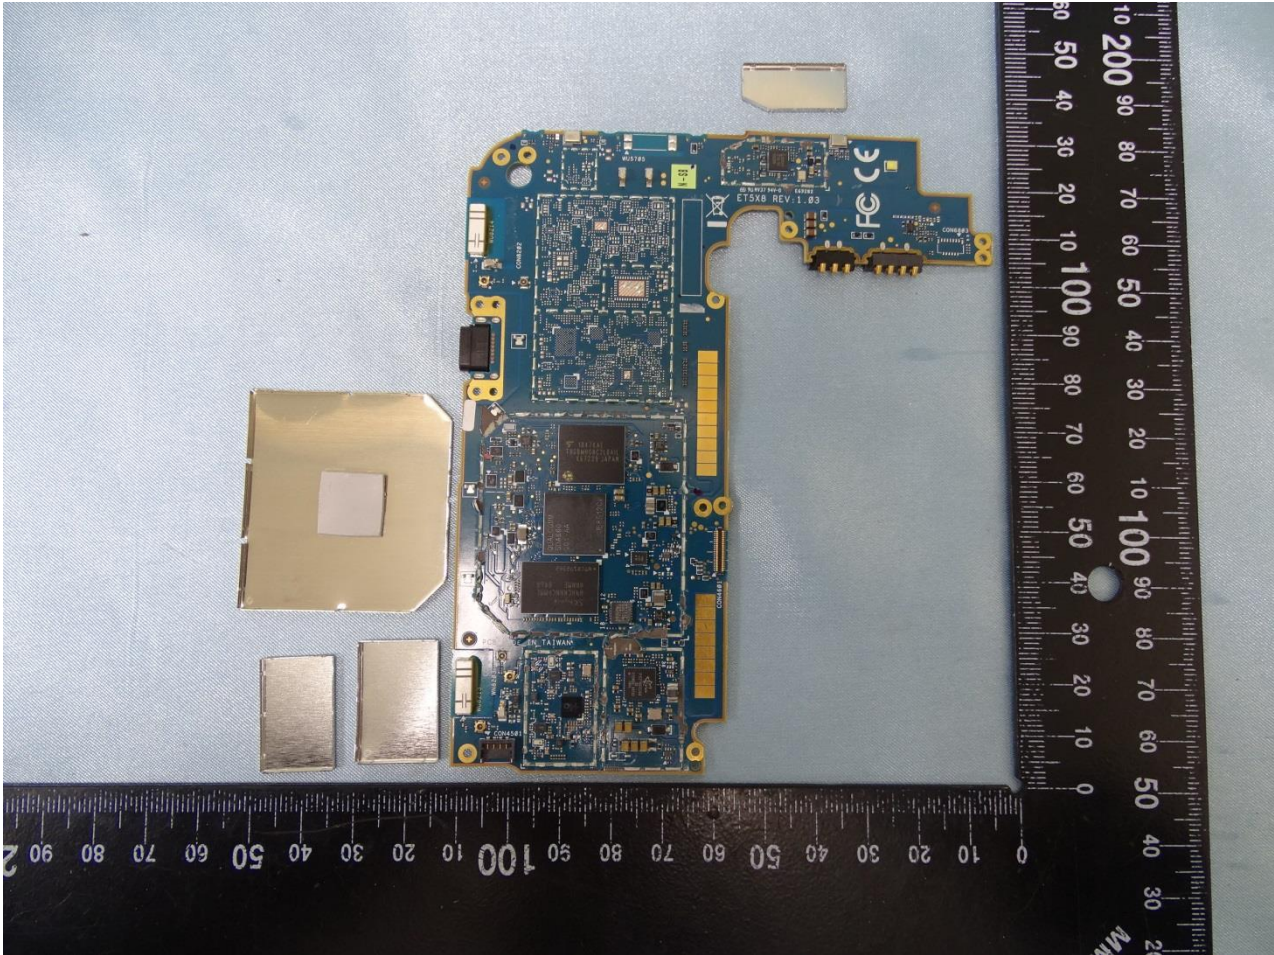

Brand Name: Zebra / Model Name: ET51CE

Brand Name: Zebra / Model Name: ET51CE

Brand Name: Zebra / Model Name: ET51CE

Brand Name: Zebra / Model Name: ET51CE

Brand Name: Zebra / Model Name: ET51CE

Brand Name: Zebra / Model Name: ET51CE

Bluetooth and WLAN Main Antenna

Brand Name: Zebra / Model Name: ET51CE

WLAN Aux. Antenna

Brand Name: Zebra / Model Name: ET51CE

NFC Antenna