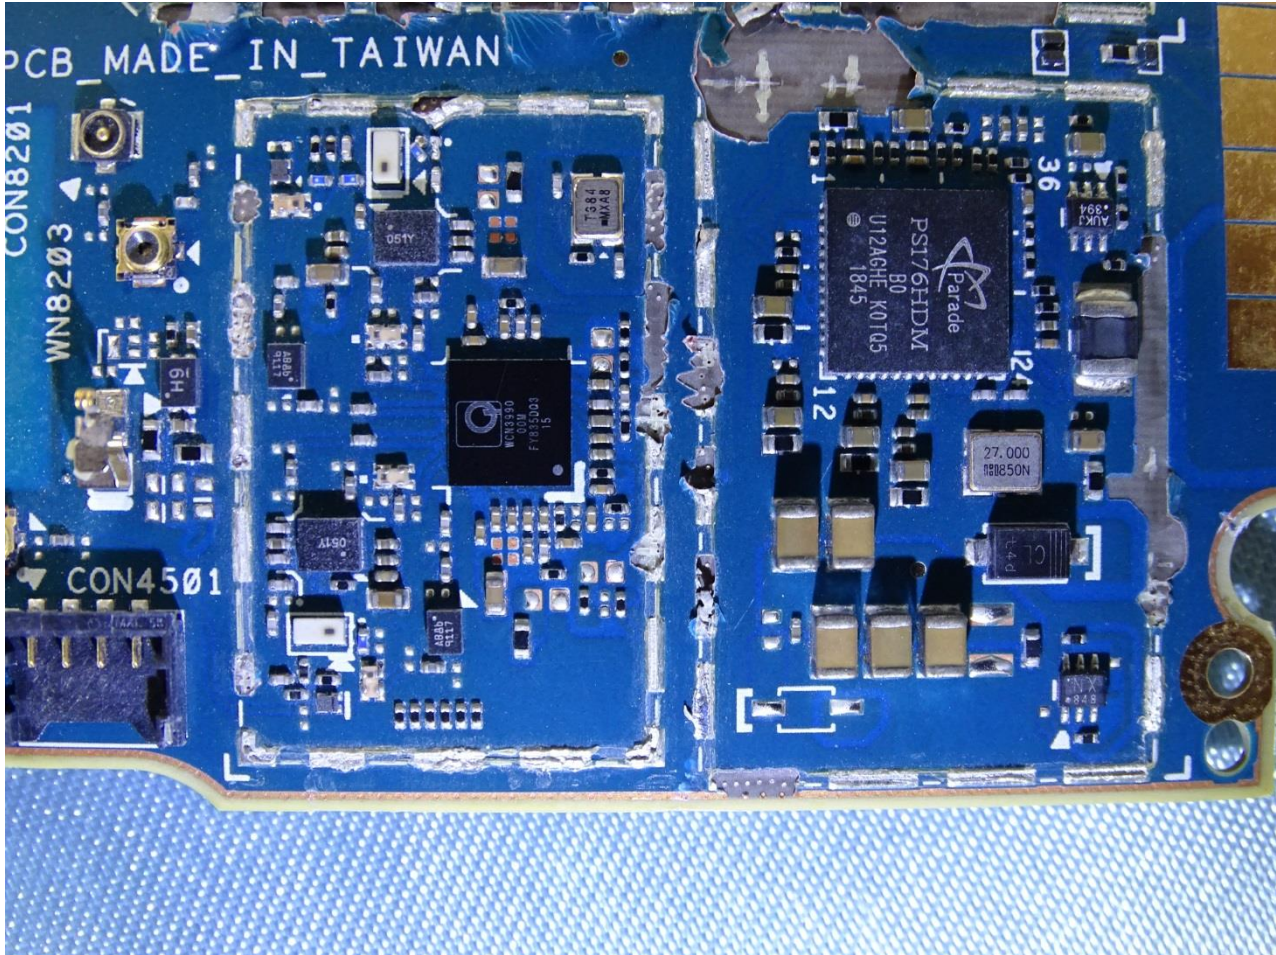

Brand Name: Zebra / Model Name: ET51CE

Brand Name: Zebra / Model Name: ET51CE

Brand Name: Zebra / Model Name: ET51CE

Brand Name: Zebra / Model Name: ET51CE

Brand Name: Zebra / Model Name: ET51CE

Brand Name: Zebra / Model Name: ET51CE

Bluetooth and WLAN Main Antenna

Brand Name: Zebra / Model Name: ET51CE

WLAN Aux. Antenna

Brand Name: Zebra / Model Name: ET51CE

NFC Antenna