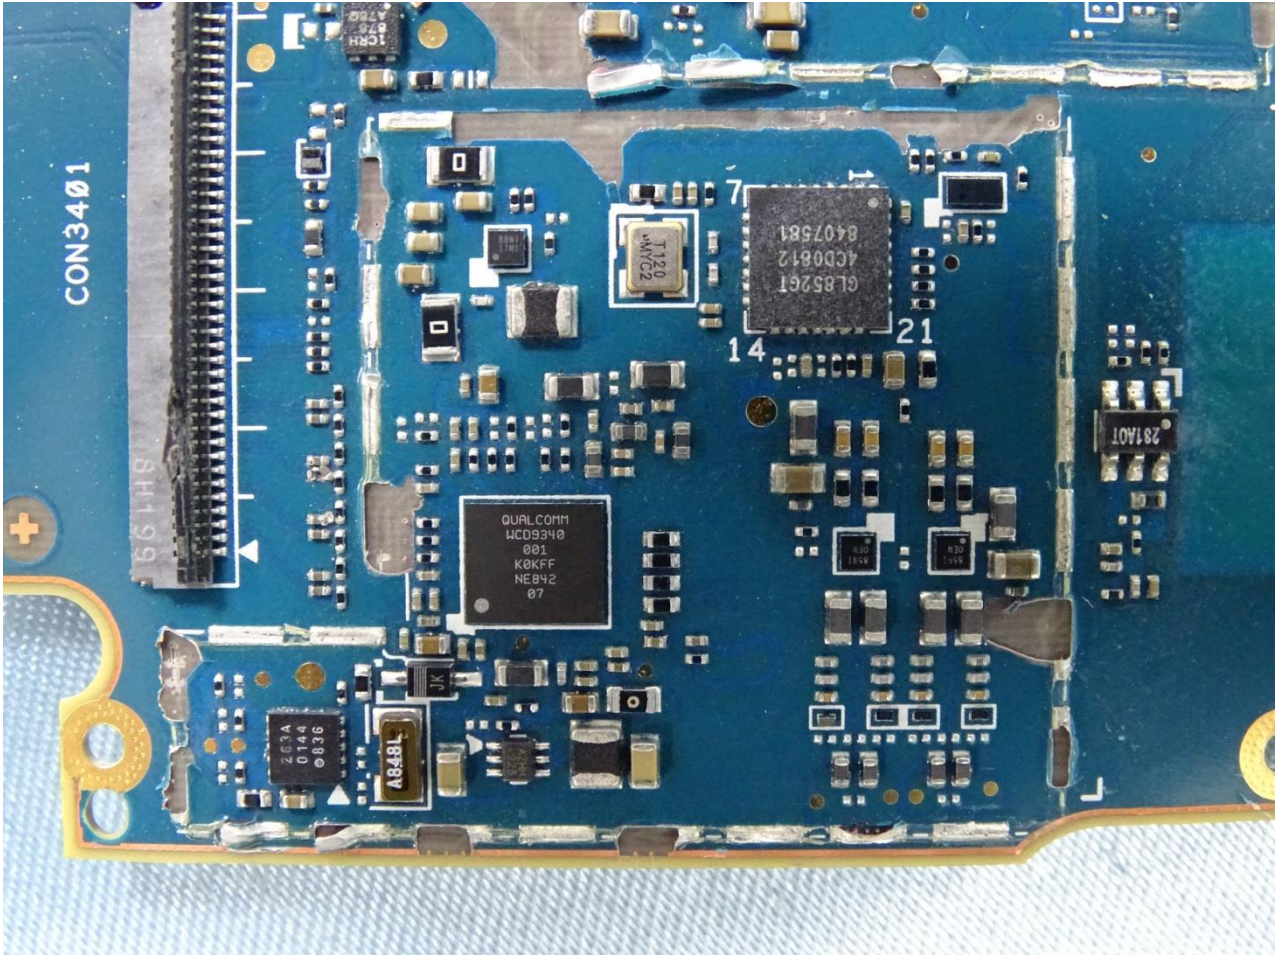

Brand Name: Zebra / Model Name: ET51CE

Brand Name: Zebra / Model Name: ET51CE

Brand Name: Zebra / Model Name: ET51CE

Brand Name: Zebra / Model Name: ET51CE

Brand Name: Zebra / Model Name: ET51CE

Brand Name: Zebra / Model Name: ET51CE

Bluetooth and WLAN Main Antenna

Brand Name: Zebra / Model Name: ET51CE

WLAN Aux. Antenna

Brand Name: Zebra / Model Name: ET51CE

NFC Antenna