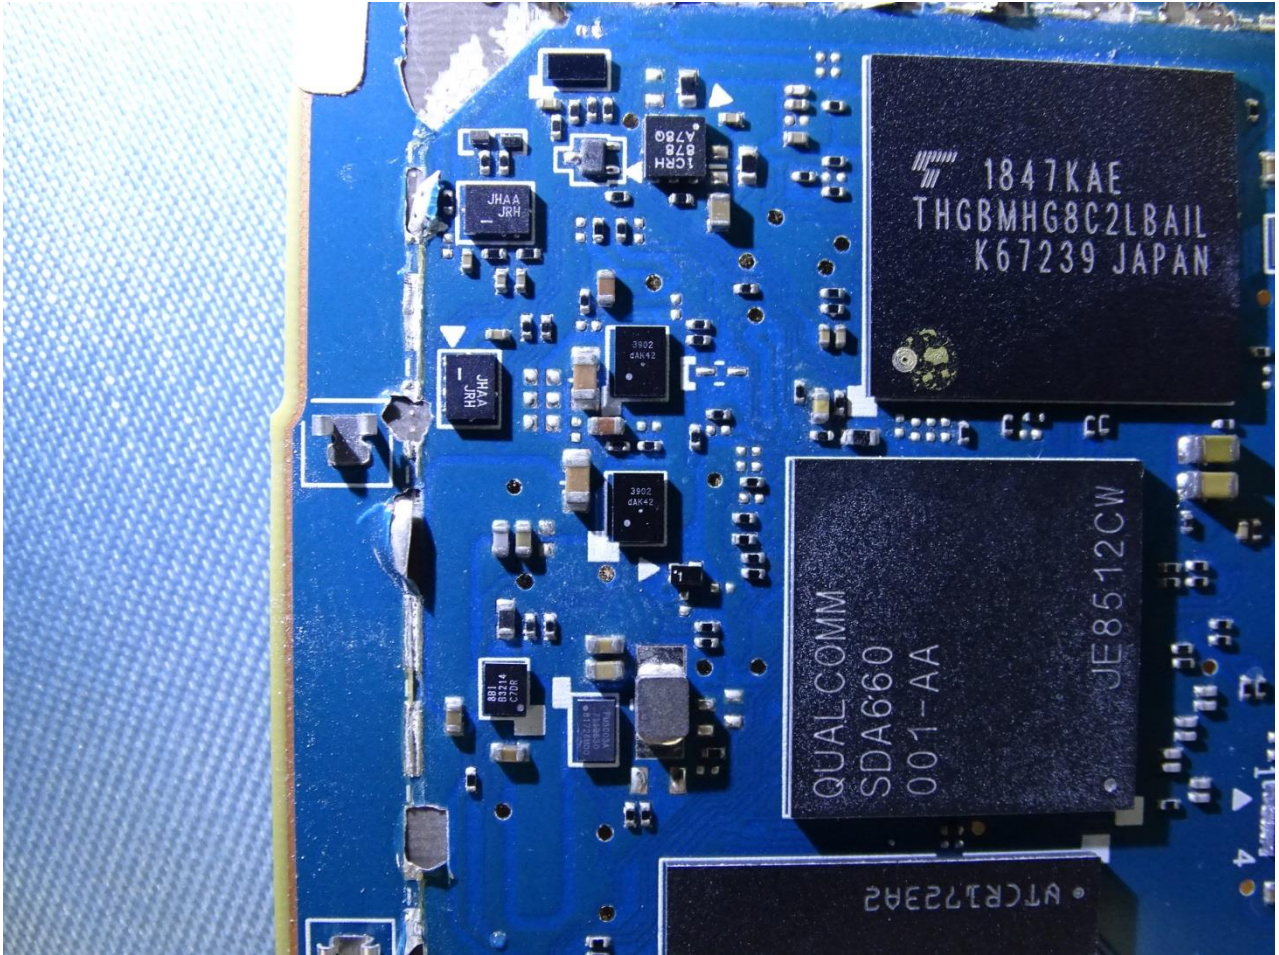

Brand Name: Zebra / Model Name: ET51CE

Brand Name: Zebra / Model Name: ET51CE

Brand Name: Zebra / Model Name: ET51CE

Brand Name: Zebra / Model Name: ET51CE

Brand Name: Zebra / Model Name: ET51CE

Brand Name: Zebra / Model Name: ET51CE

Bluetooth and WLAN Main Antenna

Brand Name: Zebra / Model Name: ET51CE

WLAN Aux. Antenna

Brand Name: Zebra / Model Name: ET51CE

NFC Antenna