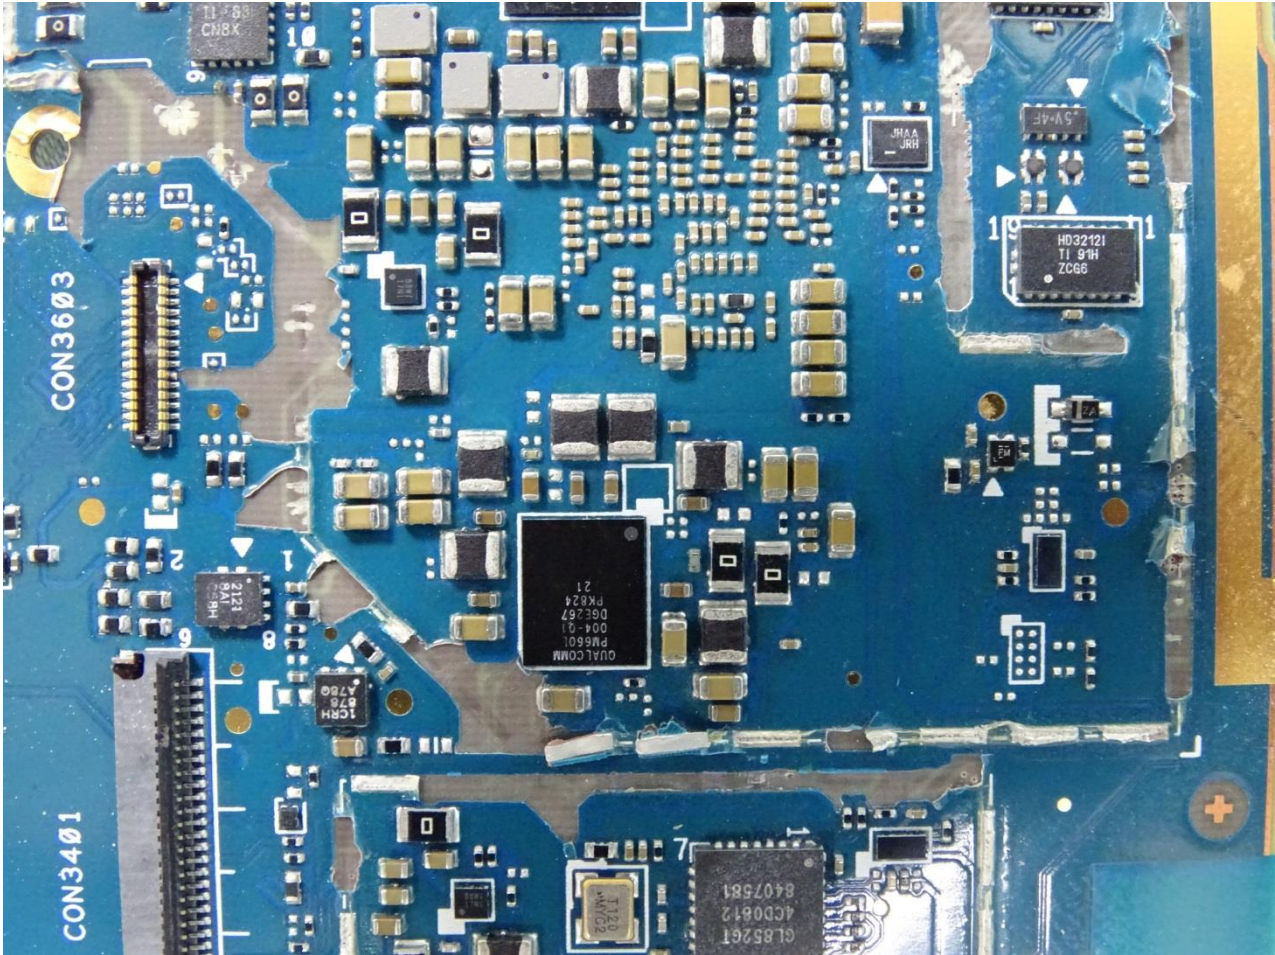

Brand Name: Zebra / Model Name: ET51CE

Brand Name: Zebra / Model Name: ET51CE

Brand Name: Zebra / Model Name: ET51CE

Brand Name: Zebra / Model Name: ET51CE

Brand Name: Zebra / Model Name: ET51CE

Brand Name: Zebra / Model Name: ET51CE

Bluetooth and WLAN Main Antenna

Brand Name: Zebra / Model Name: ET51CE

WLAN Aux. Antenna

Brand Name: Zebra / Model Name: ET51CE

NFC Antenna