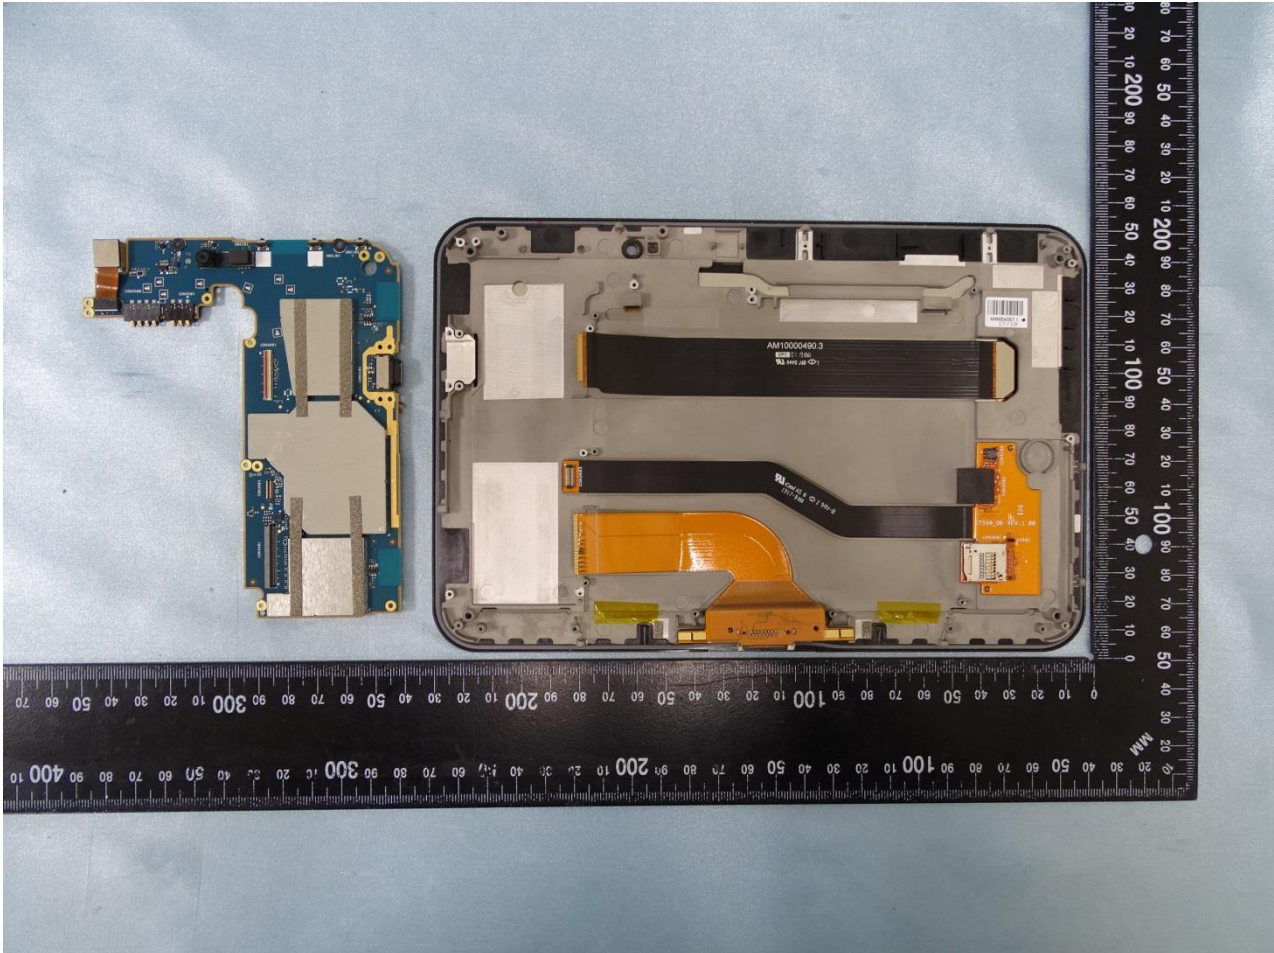

## 2. Internal Photograph of EUT

Brand Name: Zebra / Model Name: ET51CE

Brand Name: Zebra / Model Name: ET51CE

Brand Name: Zebra / Model Name: ET51CE

Brand Name: Zebra / Model Name: ET51CE

Brand Name: Zebra / Model Name: ET51CE

Brand Name: Zebra / Model Name: ET51CE

Brand Name: Zebra / Model Name: ET51CE

Brand Name: Zebra / Model Name: ET51CE

Brand Name: Zebra / Model Name: ET51CE

Brand Name: Zebra / Model Name: ET51CE

Brand Name: Zebra / Model Name: ET51CE