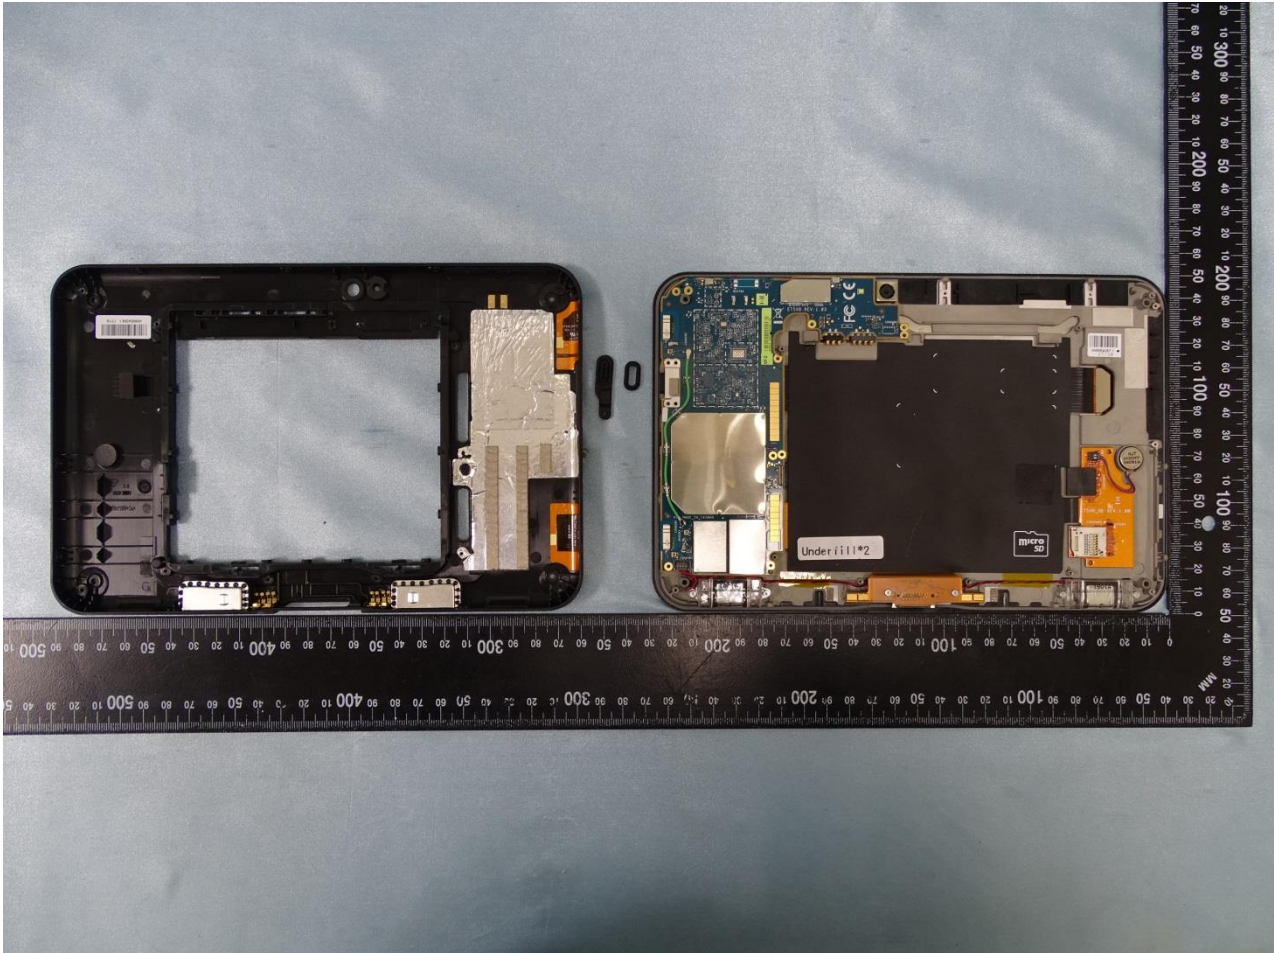

## 2. Internal Photograph of EUT

Brand Name: Zebra / Model Name: ET51CE

Brand Name: Zebra / Model Name: ET51CE

Brand Name: Zebra / Model Name: ET51CE

Brand Name: Zebra / Model Name: ET51CE

Brand Name: Zebra / Model Name: ET51CE

Brand Name: Zebra / Model Name: ET51CE

Brand Name: Zebra / Model Name: ET51CE

Brand Name: Zebra / Model Name: ET51CE

Brand Name: Zebra / Model Name: ET51CE

Brand Name: Zebra / Model Name: ET51CE

Brand Name: Zebra / Model Name: ET51CE