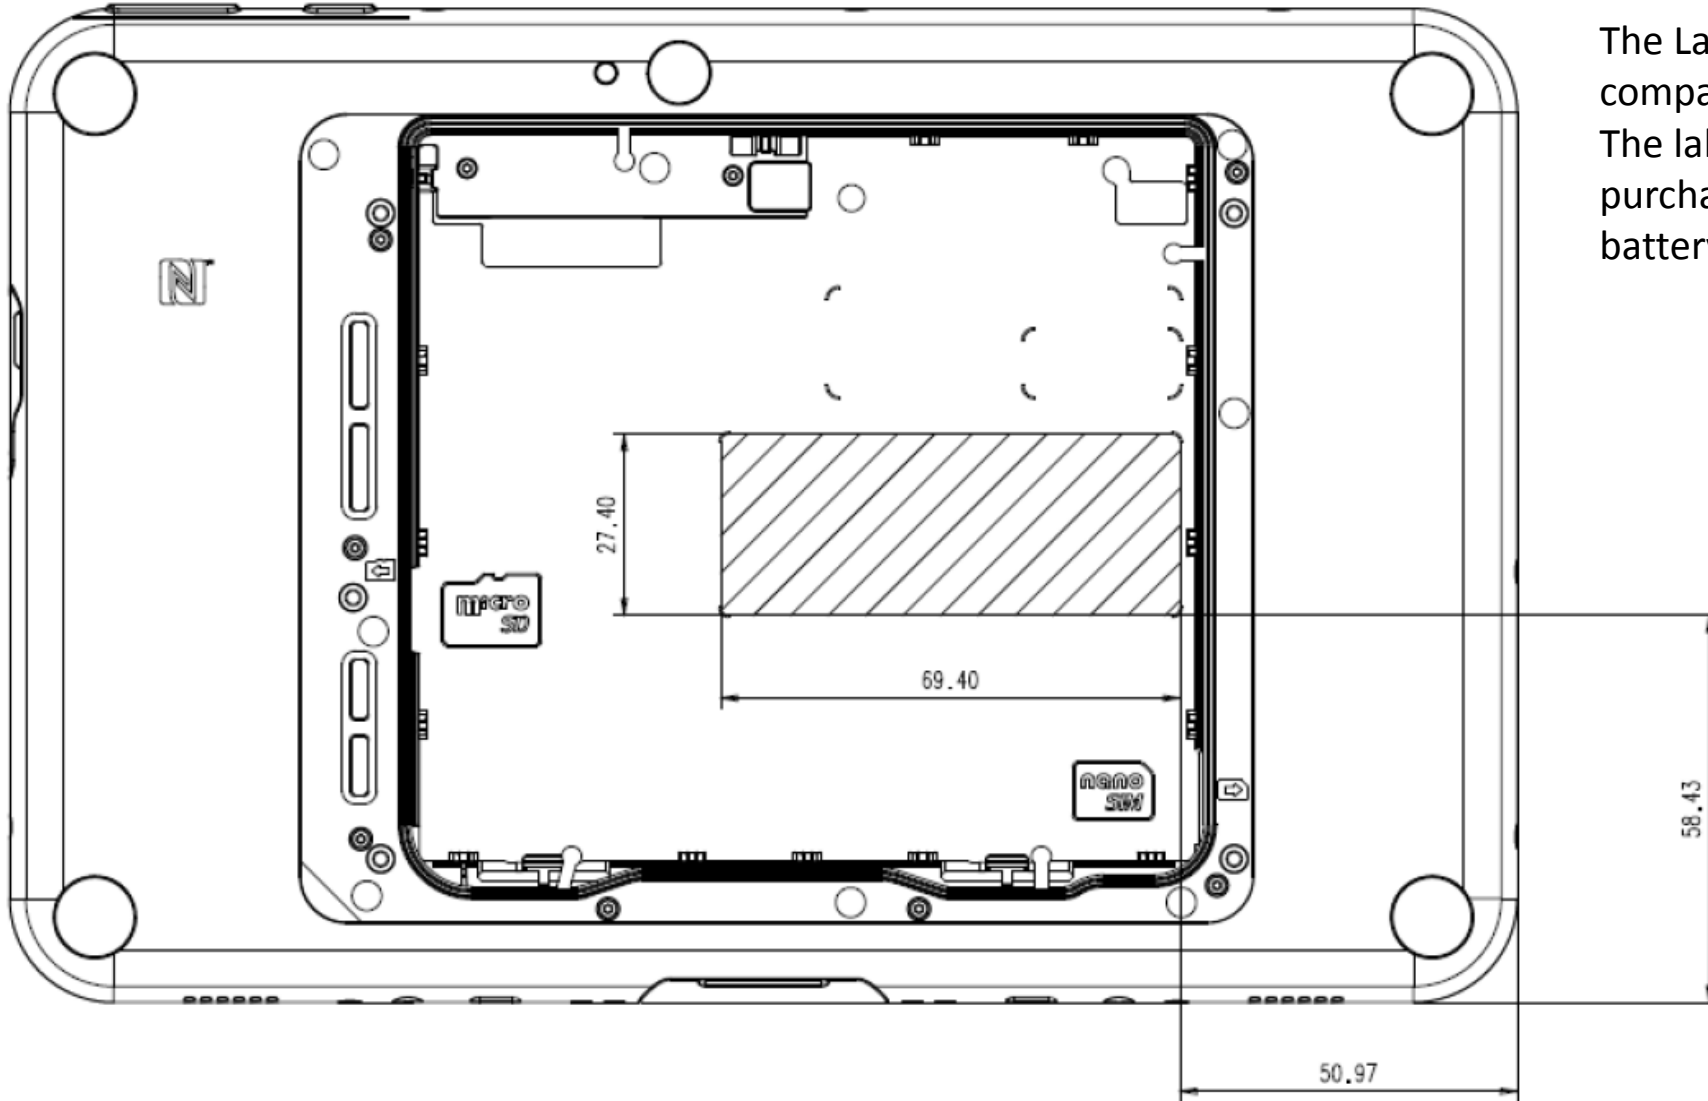

INARI8B Label Location

The Label will be put inside the battery compartment.

The label is visible to the users as they purchase the products and install the battery.