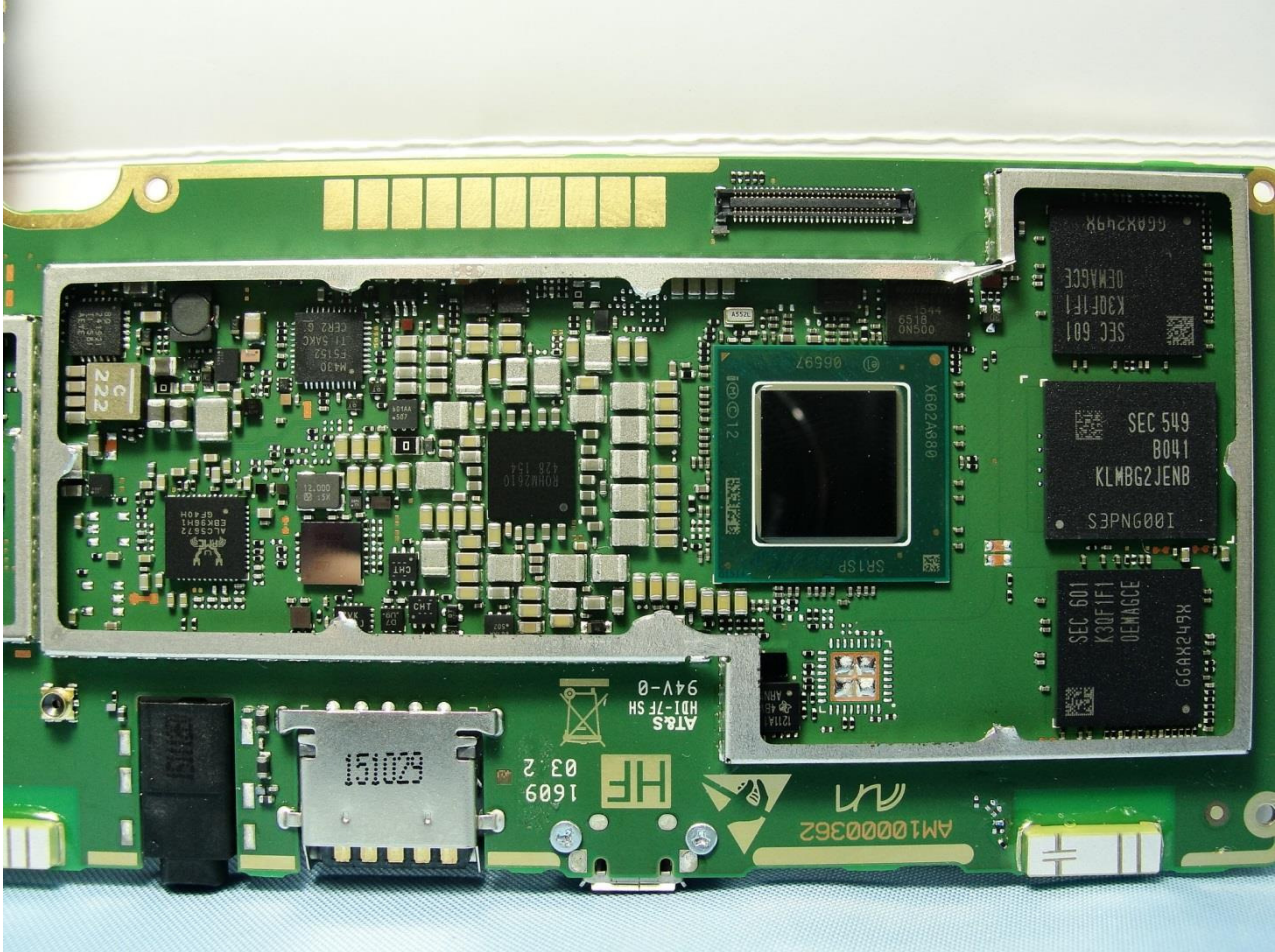

Brand Name: Zebra / Model Name: ET50PE