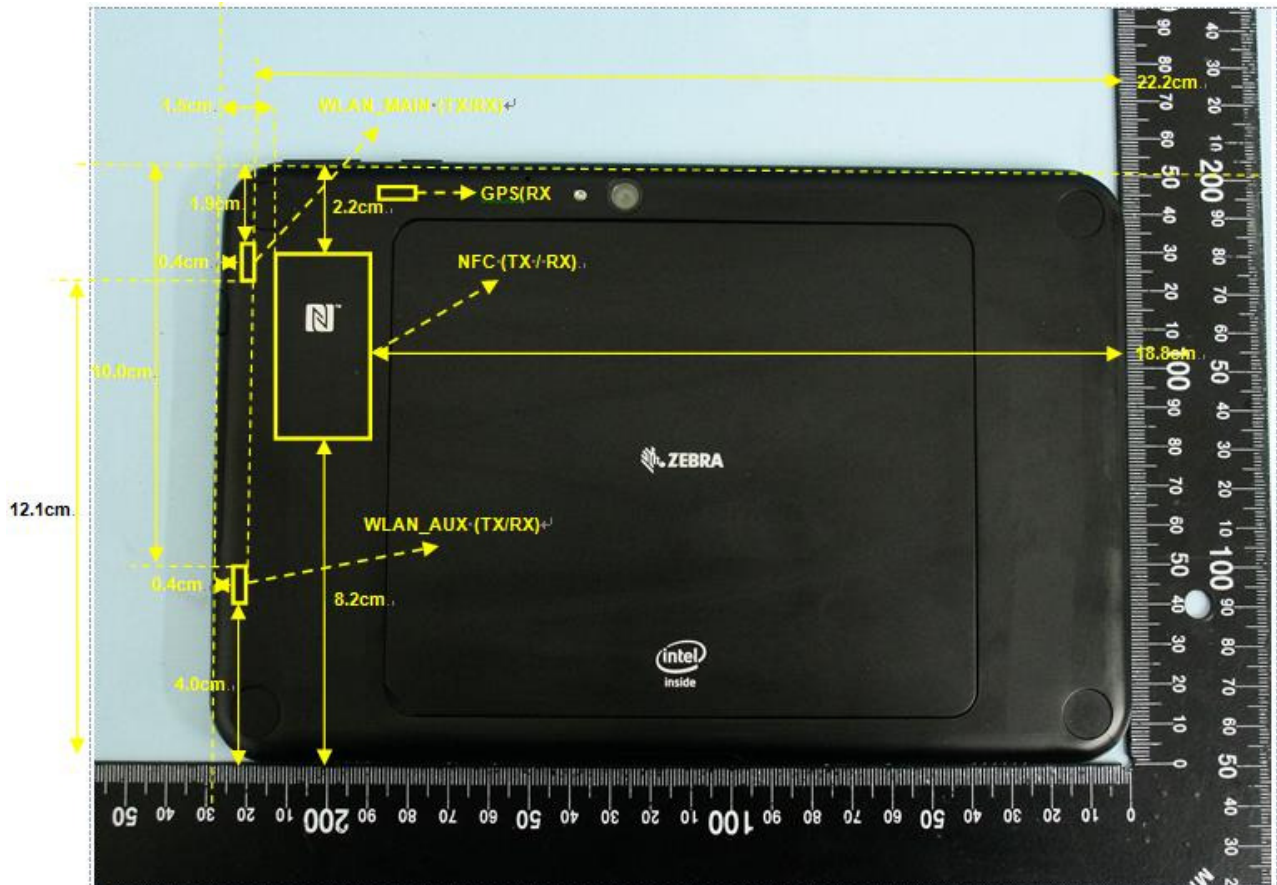

### 3. Internal Photograph of EUT

Brand Name: Zebra / Model Name: ET50PE

Brand Name: Zebra / Model Name: ET50PE

Brand Name: Zebra / Model Name: ET50PE

Brand Name: Zebra / Model Name: ET50PE

Brand Name: Zebra / Model Name: ET50PE

Brand Name: Zebra / Model Name: ET50PE