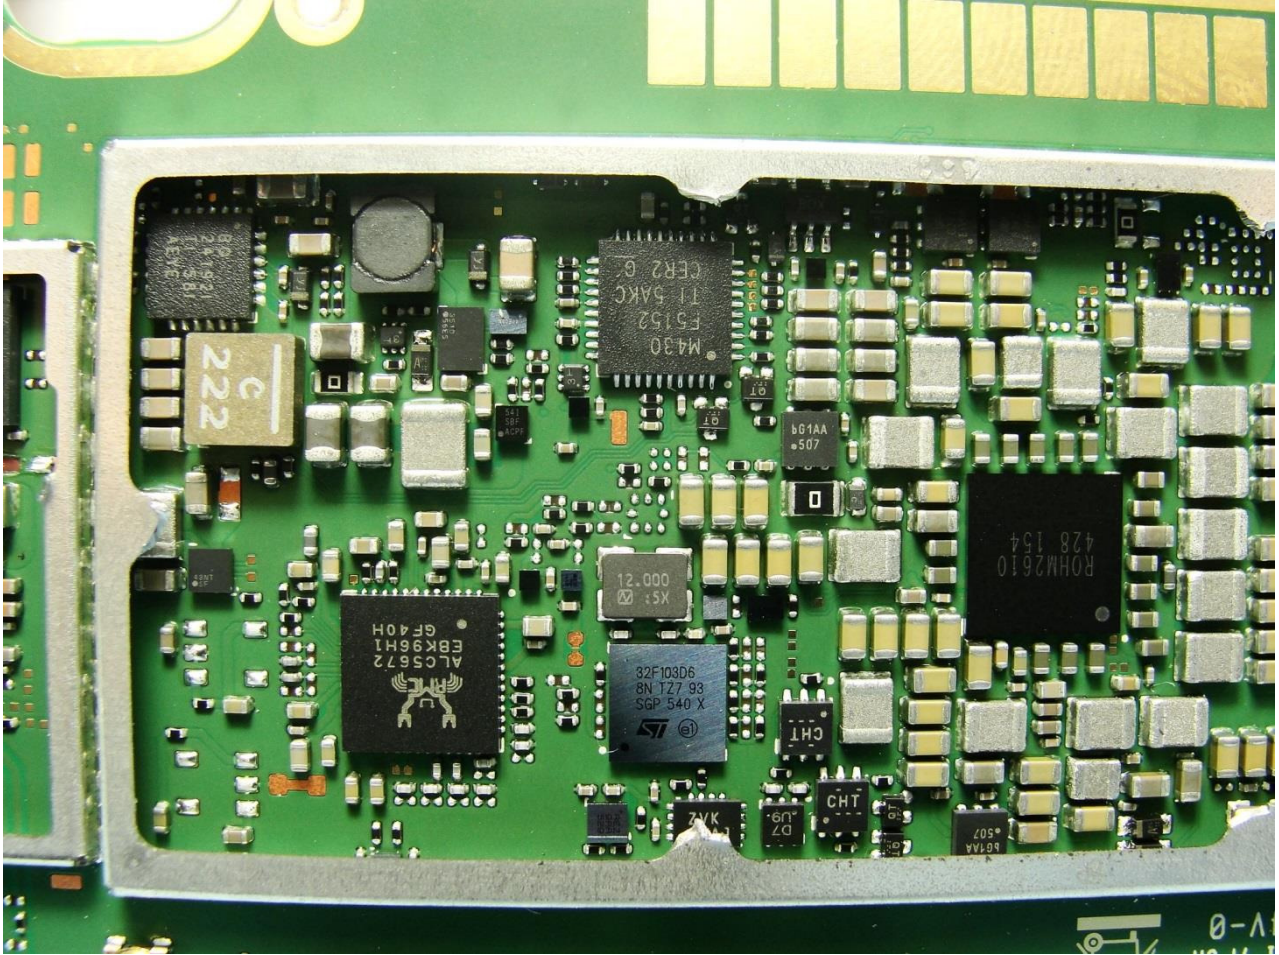

Brand Name: Zebra / Model Name: ET50PE