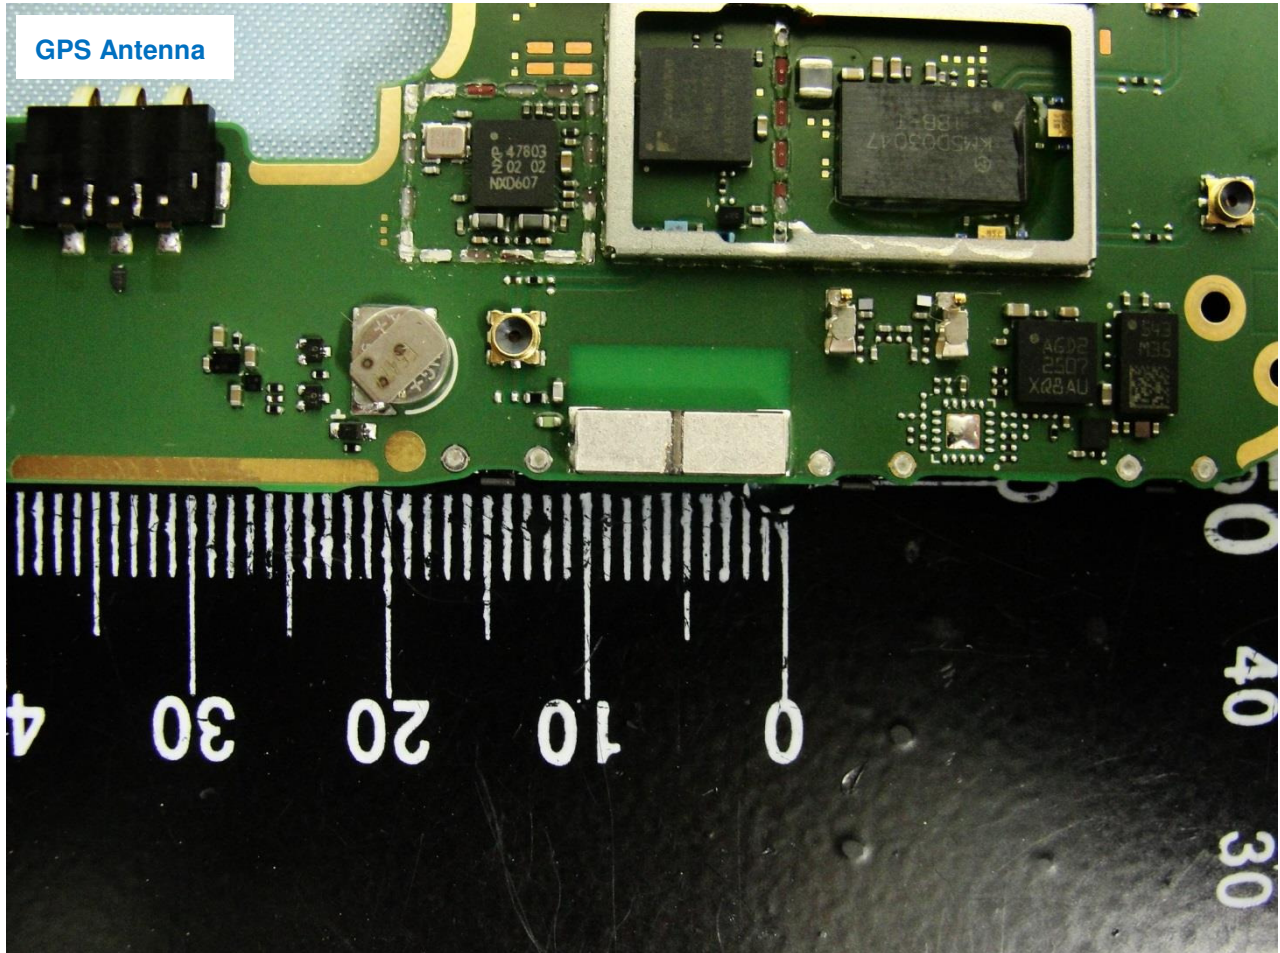

Brand Name: Zebra / Model Name: ET50PE