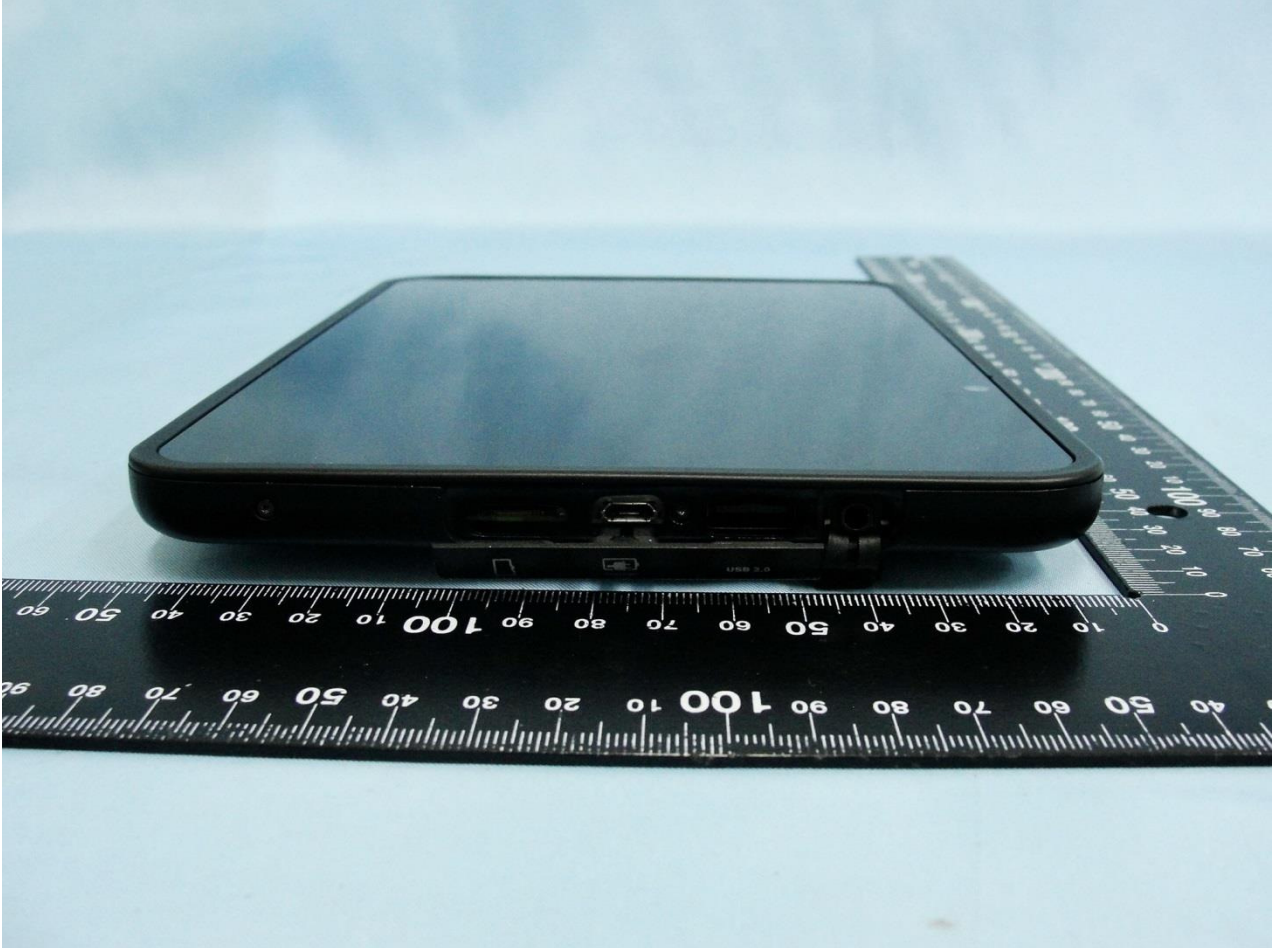

1. External Photograph of EUT

Brand Name: Zebra / Model Name: ET50PE

Brand Name: Zebra / Model Name: ET50PE

Brand Name: Zebra / Model Name: ET50PE

2. Photograph of Accessory

Brand Name: Zebra / Model Name: ET50PE

Specification of Accessory		
Battery	Brand Name	Zebra
	Model Name	AMME2360

Remark: For accessories equipped with this EUT, please refer to the following photos.

Brand Name: Zebra / Model Name: ET50PE

Brand Name: Zebra / Model Name: ET50PE