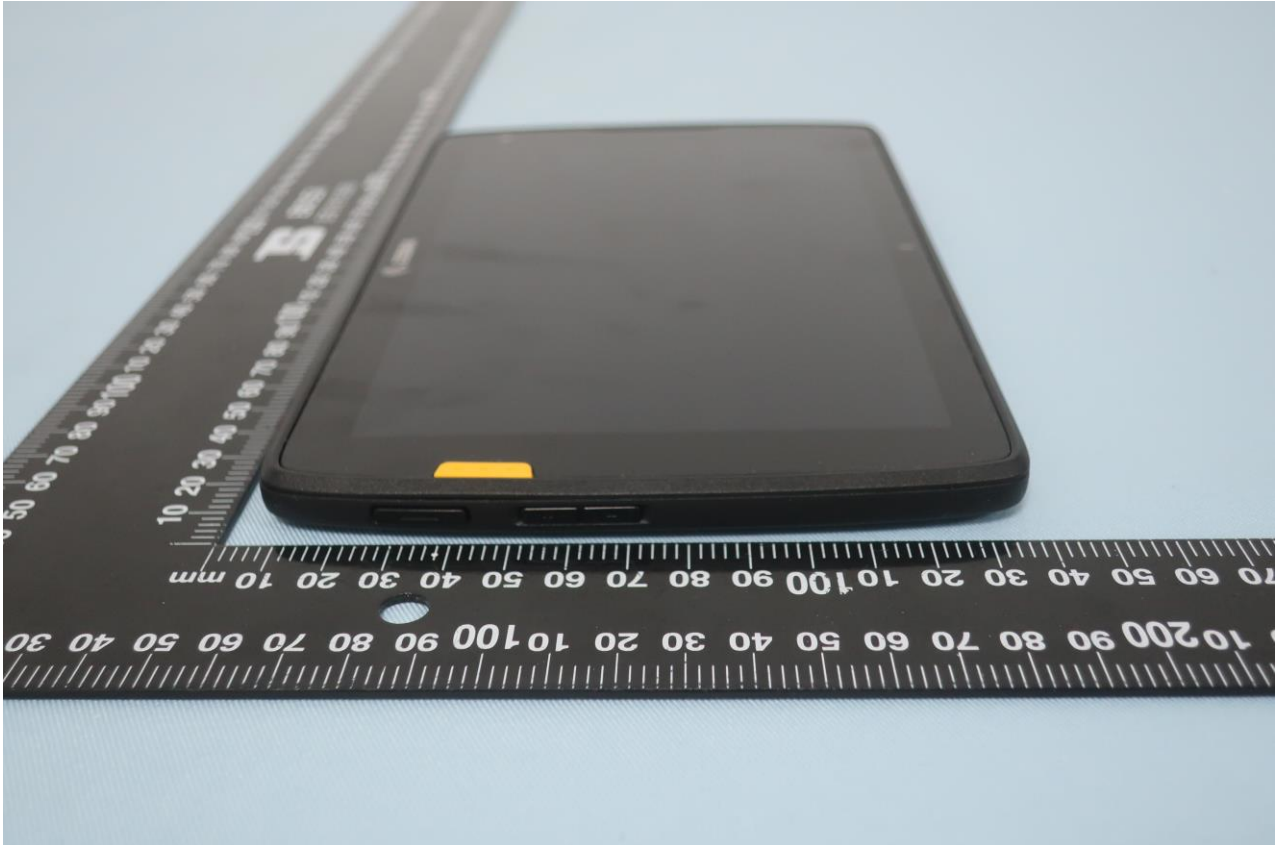

1. External Photograph of EUT

Brand Name: Zebra; Model Name: ET45CA

Brand Name: Zebra; Model Name: ET45CA

Brand Name: Zebra; Model Name: ET45CA

Brand Name: Zebra; Model Name: ET45CA

Brand Name: Zebra; Model Name: ET45CA

Brand Name: Zebra; Model Name: ET45CA

2. Photograph of Accessory

Brand Name: Zebra; Model Name: ET45CA

List of Accessory:

Specification of Accessory				
Battery	Brand Name	Zebra	Model Number	BT-000455

Supported Unit Used in Test Configuration and System				
AC Adapter	Brand Name	Zebra	Part Number	PWR-WUA5V12W0US
Earphone 1	Brand Name	Zebra	Part Number	HDST-35MM-PTVP-01
Earphone 2	Brand Name	Zebra	Part Number	HDST-USBC-PTT1-01
USB Cable (Type C to Type A)	Brand Name	Zebra	Part Number	CBL-TC5X-USBC2A-01
Type C-Audio Cable (Type C to 3.5mm)	Brand Name	Zebra	Part Number	ADP-USBC-35MM1-01