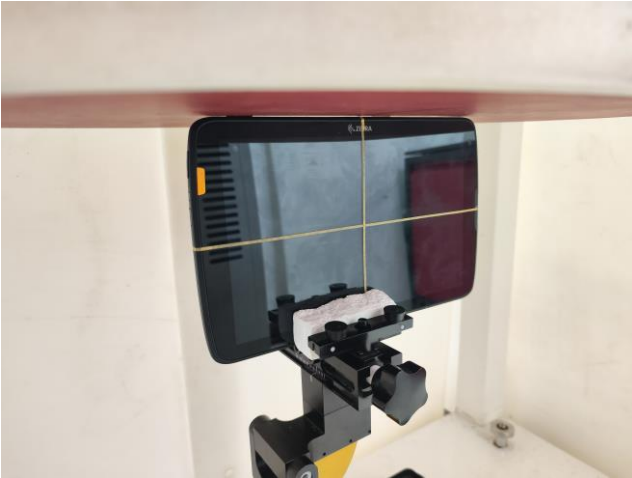

## Appendix D. SAR Test Setup Photos

### Body Exposure Condition

Edge4, Test Separation 0 mm