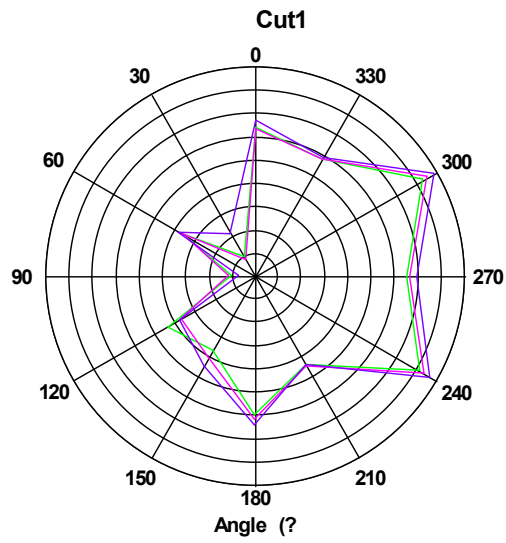

## Antenna Report

Company	Zebra Technologies Corporation
Model name	Goose 10inch WLAN
Type	WLAN5GHz/2.4GHz/Bluetooth Antenna type : IFA
Support Feature	WLAN: BT5.x+BLE; 2.4GHz 802.11b/g/n/ac/ax HT20 5GHz 802.11a/n/ac/ax HT20/40/80
Peak Gain ②	BT: 2400~2483.5MHz: 0.3dBi  WLAN: ANT6: 2400~2483.5MHz: 0.3 dBi 5150~5250MHz: 2.7 dBi 5250~5350MHz: 2.7 dBi 5470~5725MHz:1.7 dBi 5725~5850MHz:0.7 dBi  ANT7: 2400~2483.5MHz: 1.2 dBi 5150~5250MHz: 1.3 dBi 5250~5350MHz: 2.5 dBi 5470~5725MHz: 1.8 dBi 5725~5850MHz: 1.4 dBi

# ANT6:

Phi0: 2410,2450,2480MHz

Phi90: 2410,2450,2480MHz

Theta90: 2410,2450,2480MHz

Phi0: 5150,5450,5850MHz

Phi90: 5150,5450,5850MHz

Theta90: 5150,5450,5850MHz

ANT7:

Phi0: 2410,2450,2480MHz

Phi90: 2410,2450,2480MHz

Theta90: 2410,2450,2480MHz

Phi0: 5150,5450,5850MHz

Phi90: 5150,5450,5850MHz

Theta90: 5150,5450,5850MHz