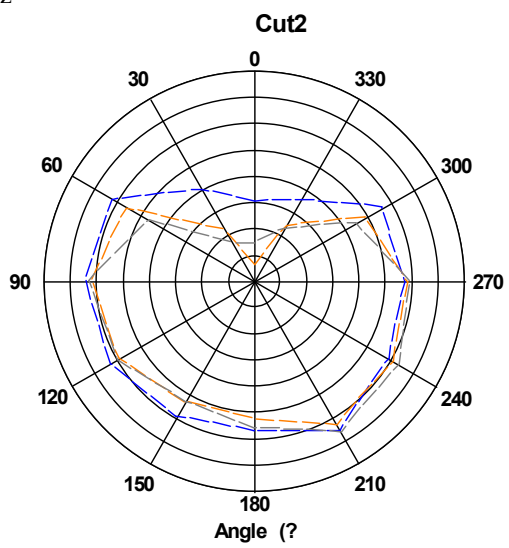

## Antenna Report

Company	Zebra Technologies Corporation
Model name	Goose 10inch WLAN
Type	WLAN5GHz/2.4GHz/Bluetooth Antenna type : IFA
Support Feature	WLAN: BT5.x+BLE; 2.4GHz 802.11b/g/n/ac/ax HT20 5GHz 802.11a/n/ac/ax HT20/40/80
Peak Gain ②	BT: 2400~2483.5MHz: 0.3dBi  WLAN: ANT6: 2400~2483.5MHz: 0.3 dBi 5150~5250MHz: 2.7 dBi 5250~5350MHz: 2.7 dBi 5470~5725MHz:1.7 dBi 5725~5850MHz:0.7 dBi  ANT7: 2400~2483.5MHz: 1.2 dBi 5150~5250MHz: 1.3 dBi 5250~5350MHz: 2.5 dBi 5470~5725MHz: 1.8 dBi 5725~5850MHz: 1.4 dBi

# ANT6:

Phi0: 2410,2450,2480MHz

Phi90: 2410,2450,2480MHz

Theta90: 2410,2450,2480MHz

Phi0: 5150,5450,5850MHz

Phi90: 5150,5450,5850MHz

Theta90: 5150,5450,5850MHz

ANT7:

Phi0: 2410,2450,2480MHz

Phi90: 2410,2450,2480MHz

Theta90: 2410,2450,2480MHz

Phi0: 5150,5450,5850MHz

Phi90: 5150,5450,5850MHz

Theta90: 5150,5450,5850MHz