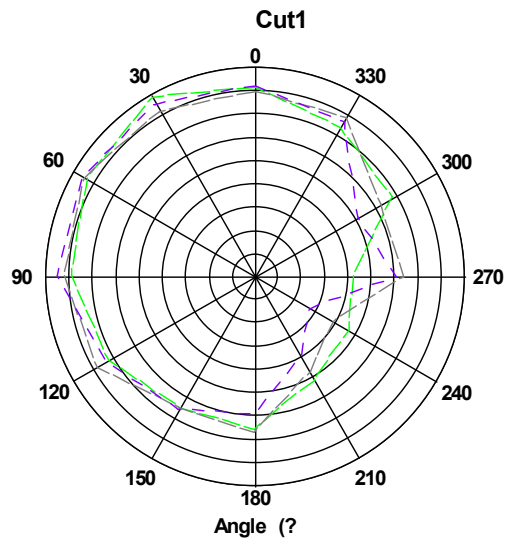

## Antenna Report

Company	Zebra Technologies Corporation
Model name	Goose 10inch WLAN
Type	WLAN5GHz/2.4GHz/Bluetooth Antenna type : IFA
Support Feature	WLAN: BT5.x+BLE; 2.4GHz 802.11b/g/n/ac/ax HT20 5GHz 802.11a/n/ac/ax HT20/40/80
Peak Gain ②	BT: 2400~2483.5MHz: 0.3dBi  WLAN: ANT6: 2400~2483.5MHz: 0.3 dBi 5150~5250MHz: 2.7 dBi 5250~5350MHz: 2.7 dBi 5470~5725MHz:1.7 dBi 5725~5850MHz:0.7 dBi  ANT7: 2400~2483.5MHz: 1.2 dBi 5150~5250MHz: 1.3 dBi 5250~5350MHz: 2.5 dBi 5470~5725MHz: 1.8 dBi 5725~5850MHz: 1.4 dBi

# ANT6:

Phi0: 2410,2450,2480MHz

Phi90: 2410,2450,2480MHz

Theta90: 2410,2450,2480MHz

Phi0: 5150,5450,5850MHz

Phi90: 5150,5450,5850MHz

Theta90: 5150,5450,5850MHz

ANT7:

Phi0: 2410,2450,2480MHz

Phi90: 2410,2450,2480MHz

Theta90: 2410,2450,2480MHz

Phi0: 5150,5450,5850MHz

Phi90: 5150,5450,5850MHz

Theta90: 5150,5450,5850MHz