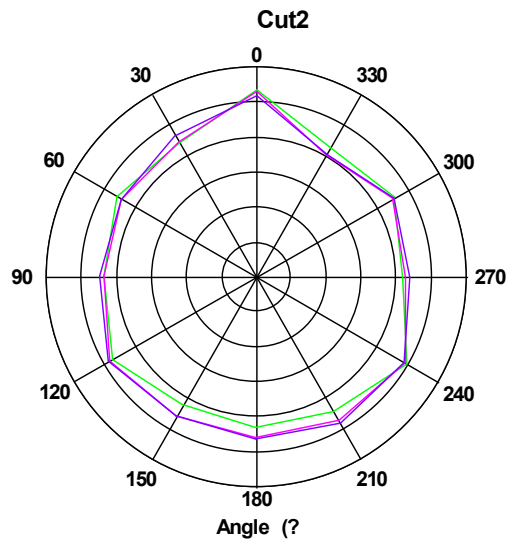

## Antenna Report

Company	Zebra Technologies Corporation
Model name	Goose 10inch WLAN
Type	WLAN5GHz/2.4GHz/Bluetooth Antenna type : IFA
Support Feature	WLAN: BT5.x+BLE; 2.4GHz 802.11b/g/n/ac/ax HT20 5GHz 802.11a/n/ac/ax HT20/40/80
Peak Gain ②	BT: 2400~2483.5MHz: 0.3dBi  WLAN: ANT6: 2400~2483.5MHz: 0.3 dBi 5150~5250MHz: 2.7 dBi 5250~5350MHz: 2.7 dBi 5470~5725MHz:1.7 dBi 5725~5850MHz:0.7 dBi  ANT7: 2400~2483.5MHz: 1.2 dBi 5150~5250MHz: 1.3 dBi 5250~5350MHz: 2.5 dBi 5470~5725MHz: 1.8 dBi 5725~5850MHz: 1.4 dBi

# ANT6:

Phi0: 2410,2450,2480MHz

Phi90: 2410,2450,2480MHz

Theta90: 2410,2450,2480MHz

Phi0: 5150,5450,5850MHz

Phi90: 5150,5450,5850MHz

Theta90: 5150,5450,5850MHz

ANT7: