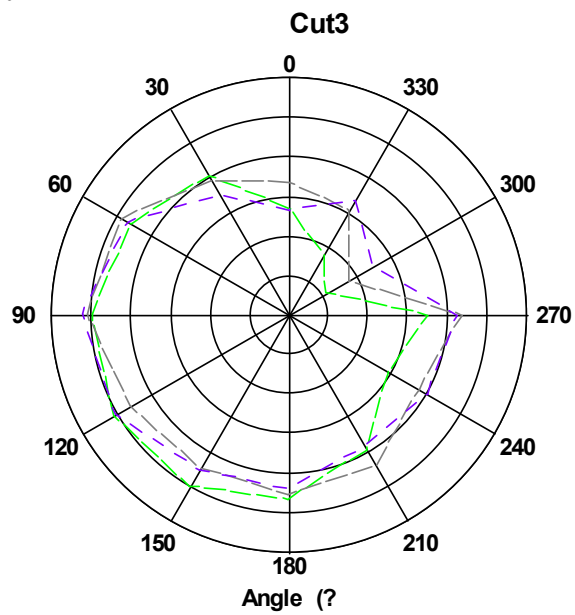

## Antenna Report

Company	Zebra Technologies Corporation
Model name	Goose 10inch WLAN
Type	WLAN5GHz/2.4GHz/Bluetooth Antenna type : IFA
Support Feature	WLAN: BT5.x+BLE; 2.4GHz 802.11b/g/n/ac/ax HT20 5GHz 802.11a/n/ac/ax HT20/40/80
Peak Gain ②	BT: 2400~2483.5MHz: 0.3dBi  WLAN: ANT6: 2400~2483.5MHz: 0.3 dBi 5150~5250MHz: 2.7 dBi 5250~5350MHz: 2.7 dBi 5470~5725MHz:1.7 dBi 5725~5850MHz:0.7 dBi  ANT7: 2400~2483.5MHz: 1.2 dBi 5150~5250MHz: 1.3 dBi 5250~5350MHz: 2.5 dBi 5470~5725MHz: 1.8 dBi 5725~5850MHz: 1.4 dBi

# ANT6:

Phi0: 2410,2450,2480MHz

Phi90: 2410,2450,2480MHz

Theta90: 2410,2450,2480MHz

Phi0: 5150,5450,5850MHz

Phi90: 5150,5450,5850MHz

Theta90: 5150,5450,5850MHz

ANT7:

Phi0: 2410,2450,2480MHz

Phi90: 2410,2450,2480MHz

Theta90: 2410,2450,2480MHz

Phi0: 5150,5450,5850MHz

Phi90: 5150,5450,5850MHz

Theta90: 5150,5450,5850MHz