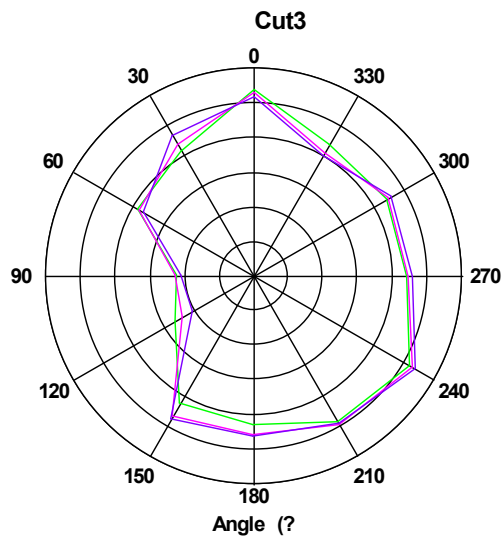

## Antenna Report

Company	Zebra Technologies Corporation
Model name	Goose 10inch WLAN
Type	WLAN5GHz/2.4GHz/Bluetooth Antenna type : IFA
Support Feature	WLAN: BT5.x+BLE; 2.4GHz 802.11b/g/n/ac/ax HT20 5GHz 802.11a/n/ac/ax HT20/40/80
Peak Gain ②	BT: 2400~2483.5MHz: 0.3dBi  WLAN: ANT6: 2400~2483.5MHz: 0.3 dBi 5150~5250MHz: 2.7 dBi 5250~5350MHz: 2.7 dBi 5470~5725MHz:1.7 dBi 5725~5850MHz:0.7 dBi  ANT7: 2400~2483.5MHz: 1.2 dBi 5150~5250MHz: 1.3 dBi 5250~5350MHz: 2.5 dBi 5470~5725MHz: 1.8 dBi 5725~5850MHz: 1.4 dBi

# ANT6:

Phi0: 2410,2450,2480MHz

Phi90: 2410,2450,2480MHz

Theta90: 2410,2450,2480MHz

Phi0: 5150,5450,5850MHz

Phi90: 5150,5450,5850MHz

Theta90: 5150,5450,5850MHz

ANT7:

Phi0: 2410,2450,2480MHz

Phi90: 2410,2450,2480MHz

Theta90: 2410,2450,2480MHz

Phi0: 5150,5450,5850MHz

Phi90: 5150,5450,5850MHz

Theta90: 5150,5450,5850MHz