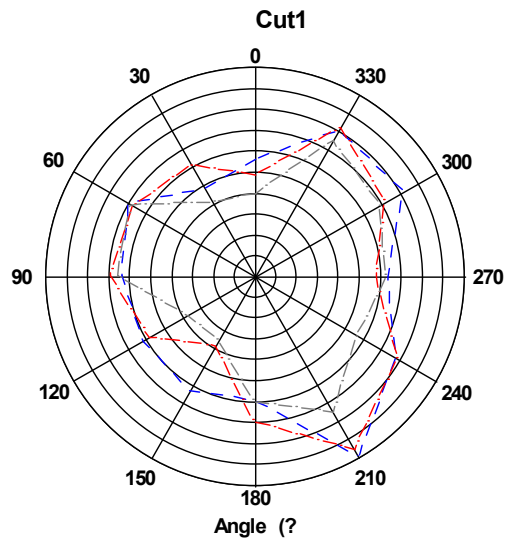

# ANT6:

Phi0: 2410,2450,2480MHz

Phi90: 2410,2450,2480MHz

Theta90: 2410,2450,2480MHz

Phi0: 5150,5450,5850MHz

Phi90: 5150,5450,5850MHz

Theta90: 5150,5450,5850MHz

ANT7:

Phi0: 2410,2450,2480MHz

Phi90: 2410,2450,2480MHz

Theta90: 2410,2450,2480MHz

Phi0: 5150,5450,5850MHz

Phi90: 5150,5450,5850MHz

Theta90: 5150,5450,5850MHz