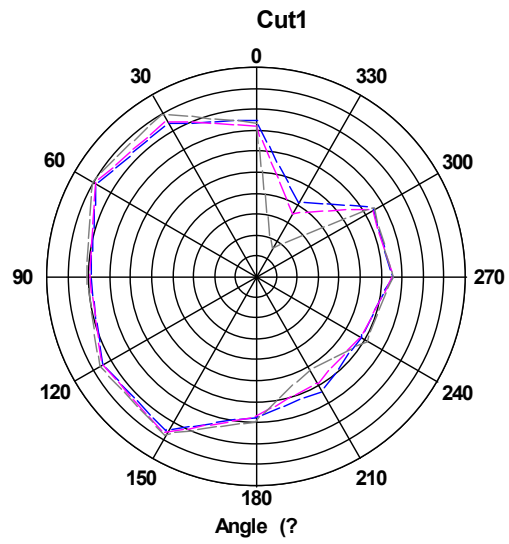

Phi90: 2410,2450,2480MHz