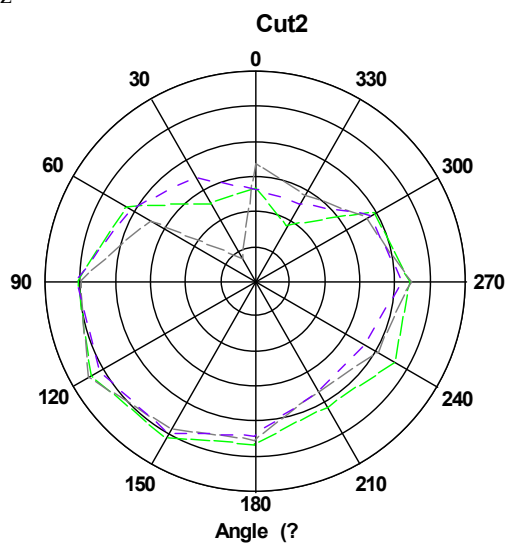

## Antenna Report

Company	Zebra Technologies Corporation
Model name	Goose 10inch WLAN
Type	WLAN5GHz/2.4GHz/Bluetooth Antenna type : IFA
Support Feature	WLAN: BT5.x+BLE; 2.4GHz 802.11b/g/n/ac/ax HT20 5GHz 802.11a/n/ac/ax HT20/40/80
Peak Gain ②	BT: 2400~2483.5MHz: 0.3dBi  WLAN: ANT6: 2400~2483.5MHz: 0.3 dBi 5150~5250MHz: 2.7 dBi 5250~5350MHz: 2.7 dBi 5470~5725MHz:1.7 dBi 5725~5850MHz:0.7 dBi  ANT7: 2400~2483.5MHz: 1.2 dBi 5150~5250MHz: 1.3 dBi 5250~5350MHz: 2.5 dBi 5470~5725MHz: 1.8 dBi 5725~5850MHz: 1.4 dBi

# ANT6:

Phi0: 2410,2450,2480MHz

Phi90: 2410,2450,2480MHz

Theta90: 2410,2450,2480MHz

Phi0: 5150,5450,5850MHz

Phi90: 5150,5450,5850MHz

Theta90: 5150,5450,5850MHz

ANT7:

Phi0: 2410,2450,2480MHz

Phi90: 2410,2450,2480MHz

Theta90: 2410,2450,2480MHz

Phi0: 5150,5450,5850MHz

Phi90: 5150,5450,5850MHz

Theta90: 5150,5450,5850MHz