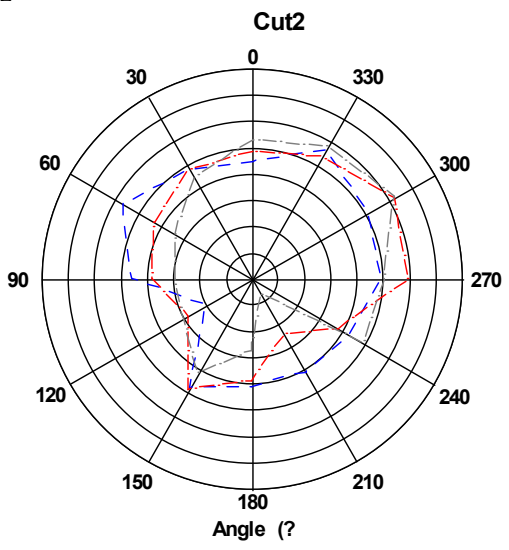

## Antenna Report

Company	Zebra Technologies Corporation
Model name	Goose 10inch WLAN
Type	WLAN5GHz/2.4GHz/Bluetooth Antenna type : IFA
Support Feature	WLAN: BT5.x+BLE; 2.4GHz 802.11b/g/n/ac/ax HT20 5GHz 802.11a/n/ac/ax HT20/40/80
Peak Gain ②	BT: 2400~2483.5MHz: 0.3dBi  WLAN: ANT6: 2400~2483.5MHz: 0.3 dBi 5150~5250MHz: 2.7 dBi 5250~5350MHz: 2.7 dBi 5470~5725MHz:1.7 dBi 5725~5850MHz:0.7 dBi  ANT7: 2400~2483.5MHz: 1.2 dBi 5150~5250MHz: 1.3 dBi 5250~5350MHz: 2.5 dBi 5470~5725MHz: 1.8 dBi 5725~5850MHz: 1.4 dBi

# ANT6:

Phi0: 2410,2450,2480MHz

Phi90: 2410,2450,2480MHz

Theta90: 2410,2450,2480MHz

Phi0: 5150,5450,5850MHz

Phi90: 5150,5450,5850MHz

Theta90: 5150,5450,5850MHz

ANT7:

Phi0: 2410,2450,2480MHz

Phi90: 2410,2450,2480MHz

Theta90: 2410,2450,2480MHz

Phi0: 5150,5450,5850MHz

Phi90: 5150,5450,5850MHz

Theta90: 5150,5450,5850MHz