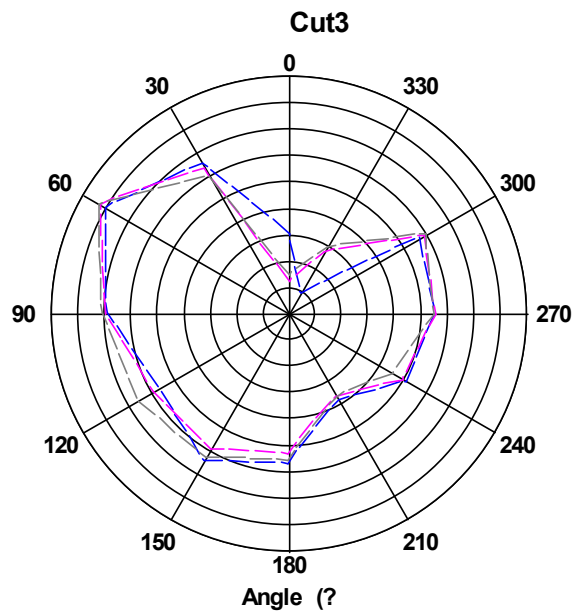

## Antenna Report

Company	Zebra Technologies Corporation
Model name	Goose 10inch WLAN
Type	WLAN5GHz/2.4GHz/Bluetooth Antenna type : IFA
Support Feature	WLAN: BT5.x+BLE; 2.4GHz 802.11b/g/n/ac/ax HT20 5GHz 802.11a/n/ac/ax HT20/40/80
Peak Gain ②	BT: 2400~2483.5MHz: 0.3dBi  WLAN: ANT6: 2400~2483.5MHz: 0.3 dBi 5150~5250MHz: 2.7 dBi 5250~5350MHz: 2.7 dBi 5470~5725MHz:1.7 dBi 5725~5850MHz:0.7 dBi  ANT7: 2400~2483.5MHz: 1.2 dBi 5150~5250MHz: 1.3 dBi 5250~5350MHz: 2.5 dBi 5470~5725MHz: 1.8 dBi 5725~5850MHz: 1.4 dBi

# ANT6:

Phi0: 2410,2450,2480MHz

Phi90: 2410,2450,2480MHz

Theta90: 2410,2450,2480MHz

Phi0: 5150,5450,5850MHz

Phi90: 5150,5450,5850MHz

Theta90: 5150,5450,5850MHz

ANT7:

Phi0: 2410,2450,2480MHz

Phi90: 2410,2450,2480MHz

Theta90: 2410,2450,2480MHz

Phi0: 5150,5450,5850MHz

Phi90: 5150,5450,5850MHz

Theta90: 5150,5450,5850MHz