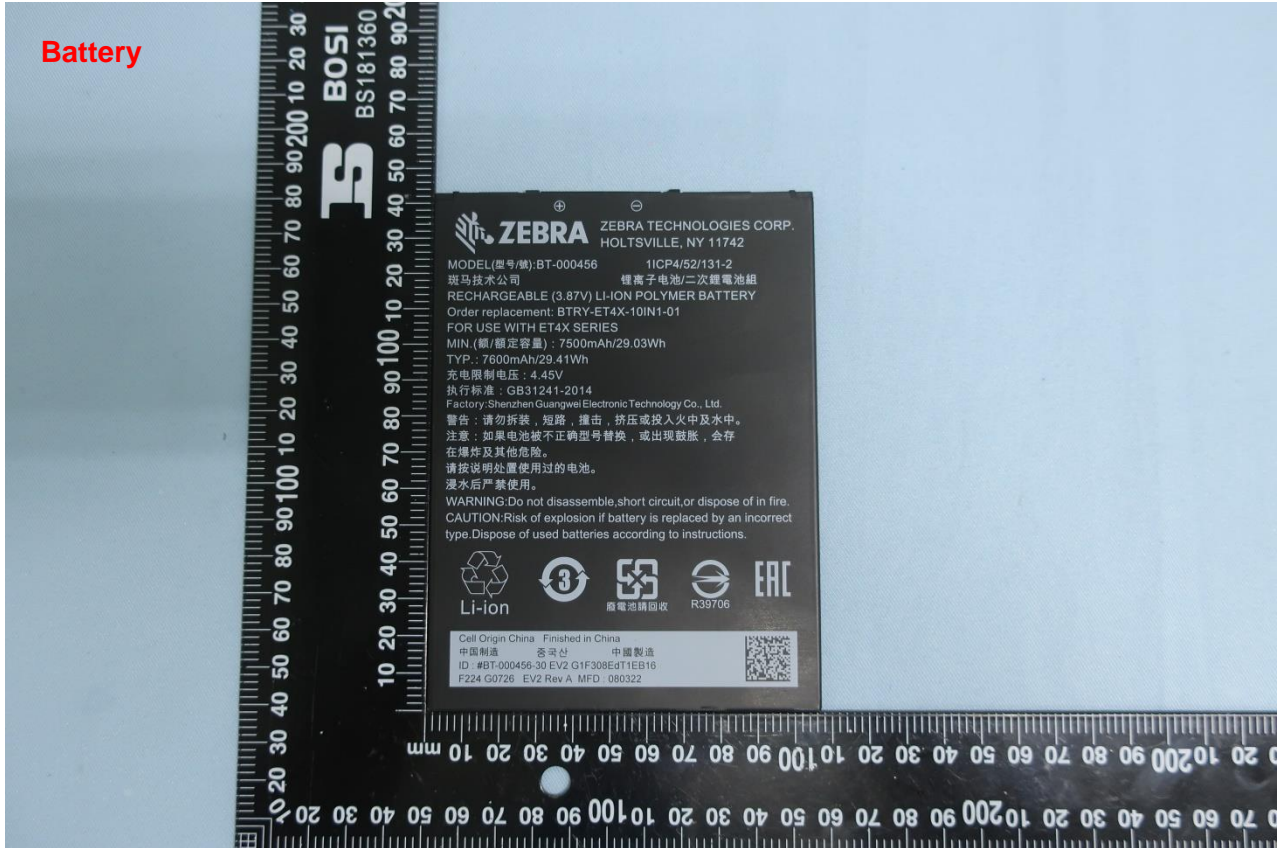

Brand Name: Zebra; Model Name: ET40AB

2. Photograph of Accessory

Brand Name: Zebra; Model Name: ET40AB

List of Accessory:

Specification of Accessory				
Battery	Brand Name	Zebra	Model Number	BT-000456

Supported Unit Used in Test Configuration and System				
AC Adapter	Brand Name	Zebra	Part Number	PWR-WUA5V12W0US
Earphone 1	Brand Name	Zebra	Part Number	HDST-35MM-PTVP-01
Earphone 2	Brand Name	Zebra	Part Number	HDST-USBC-PTT1-01
USB Cable (Type C to Type A)	Brand Name	Zebra	Part Number	CBL-TC5X-USBC2A-01
Type C-Audio Cable (Type C to 3.5mm)	Brand Name	Zebra	Part Number	ADP-USBC-35MM1-01

Remark: For accessories equipped with this EUT, please refer to the following photos.

Brand Name: Zebra; Model Name: ET40AB

Brand Name: Zebra; Model Name: ET40AB

AC Adapter

Brand Name: Zebra; Model Name: ET40AB