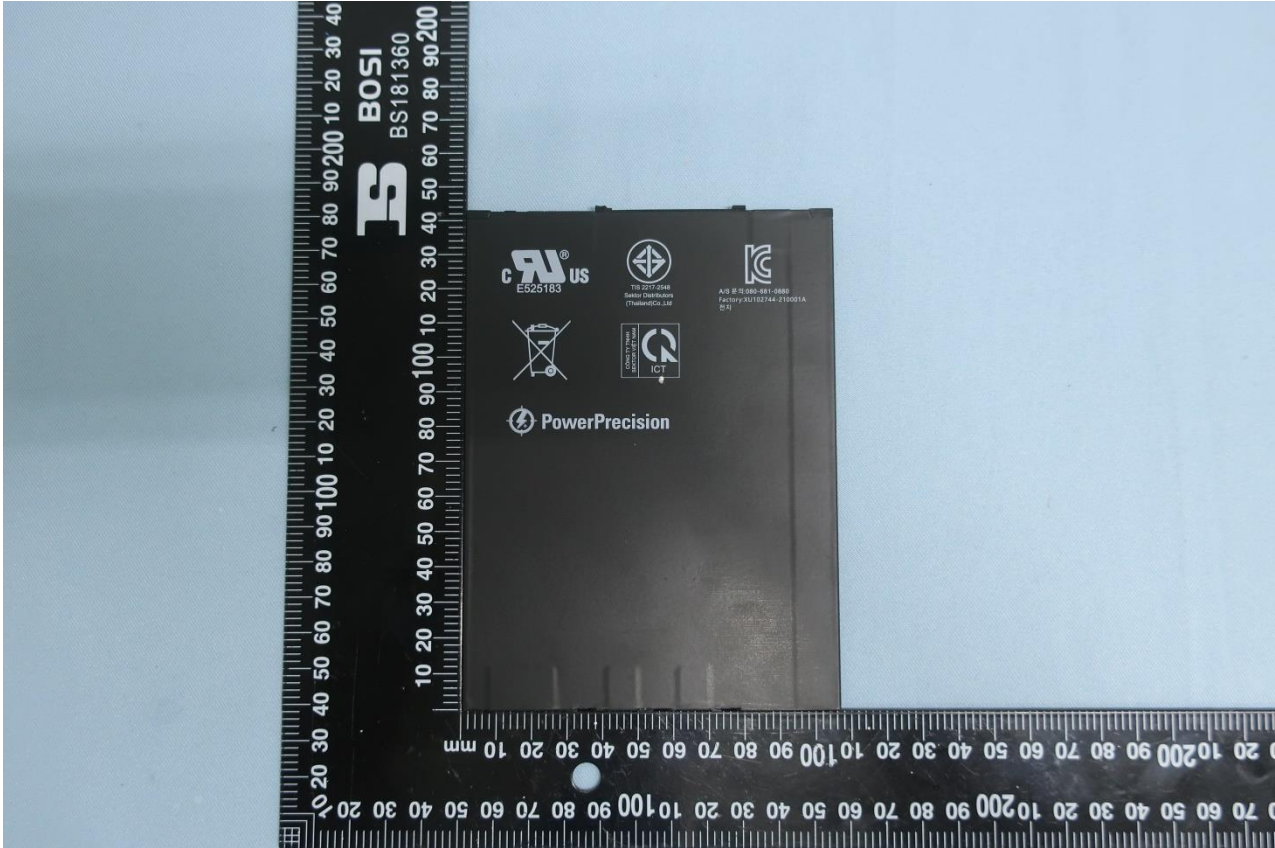

Brand Name: Zebra; Model Name: ET40AB