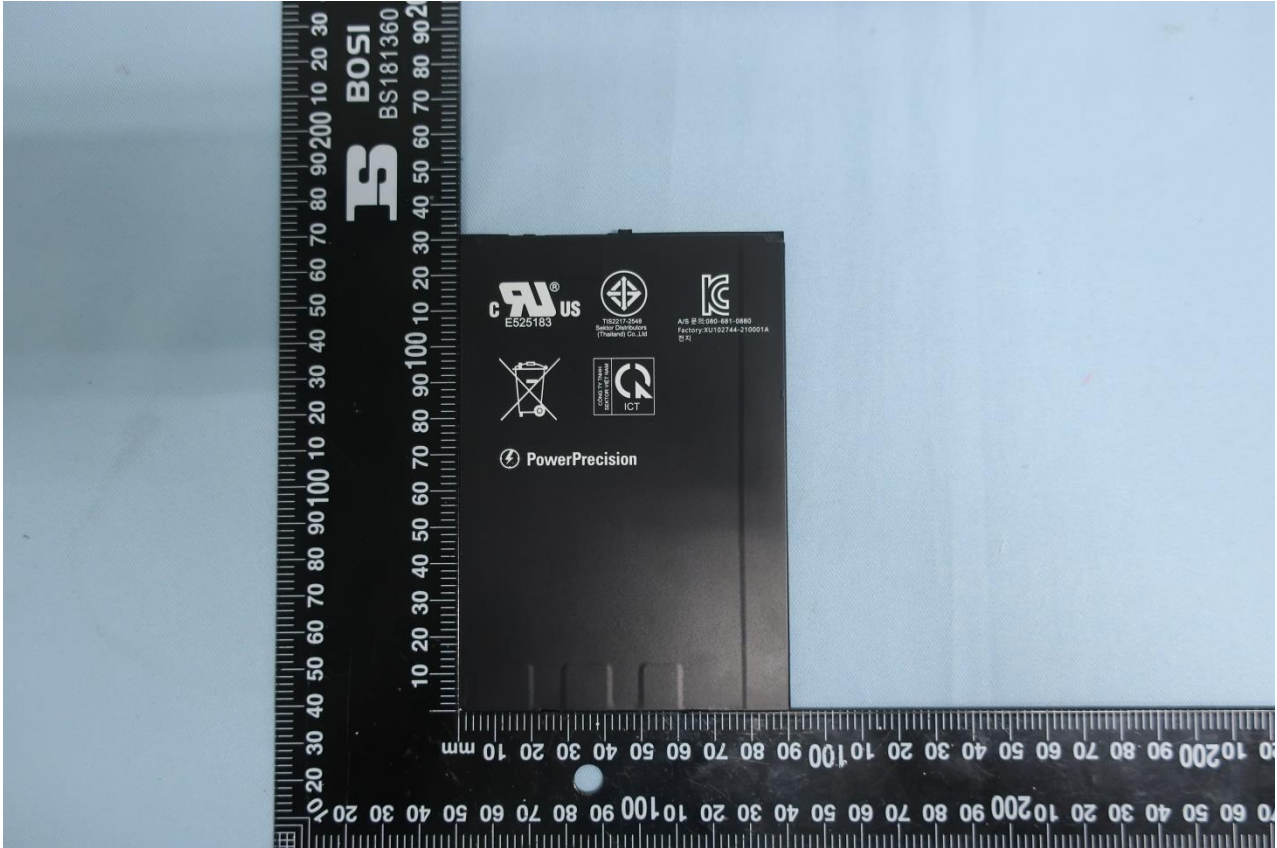

Brand Name: Zebra; Model Name: ET40AA