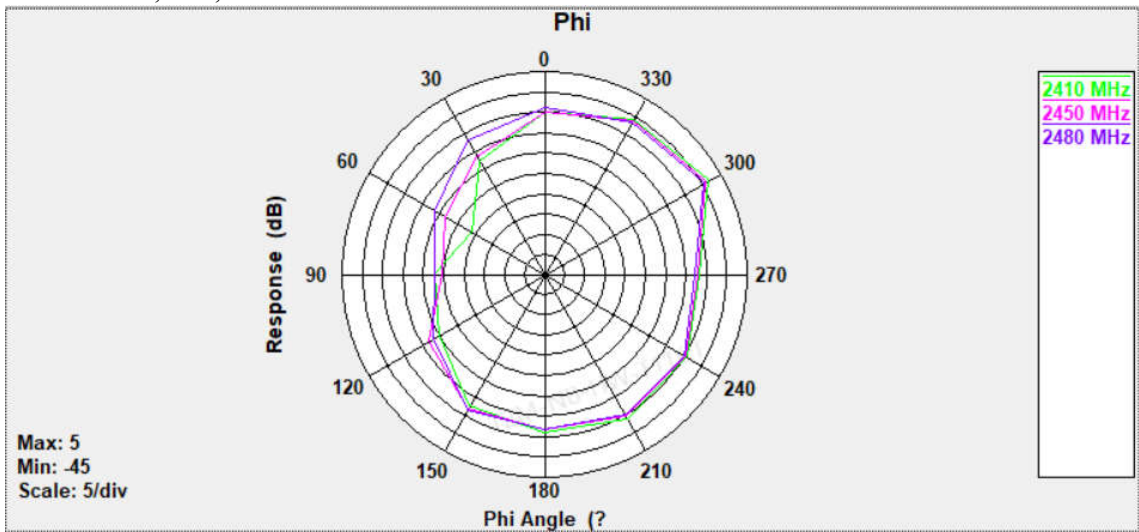

Antenna Report	
Company	Zebra Technologies Corporation
Mode Name	Goose 8inch WLAN
Type	WLAN5GHz/2.4GHz /Bluetooth Antenna type : IFA
Support Feature ①	WLAN: BT5.x+BLE; 2.4GHz 802.11b/g/n/ac/ax HT20 5GHz 802.11a/n/ac/ax HT20/40/80
Peak Gain ②	BT: 2402~2480MHz: 1.68 dBi WLAN: ANT6: 2400~2483.5MHz: 1.68 dBi 5150~5250MHz: 1.35 dBi 5250~5350MHz: 0.82 dBi 5470~5725MHz:1.14 dBi 5725~5850MHz:1.04 dBi ANT7: 2400~2483.5MHz: 1.27 dBi 5150~5250MHz: 1.49 dBi 5250~5350MHz: 2.2 dBi 5470~5725MHz: 1.58 dBi 5725~5850MHz: 1.02 dBi

ANT6:

Phi0: 2410,2450,2480MHz

Phi90: 2410,2450,2480MHz

Theta90: 2410,2450,2480MHz

Phi0: 5150,5450,5840MHz

Phi90: 5150,5450,5840MHz

Theta90: 5150,5450,5840MHz

ANT7:

Phi0: 2410,2450,2480MHz

Phi90: 2410,2450,2480MHz

Theta90: 2410,2450,2480MHz

Phi0: 5150,5450,5840MHz

Phi90: 5150,5450,5840MHz

Theta90: 5150,5450,5840MHz