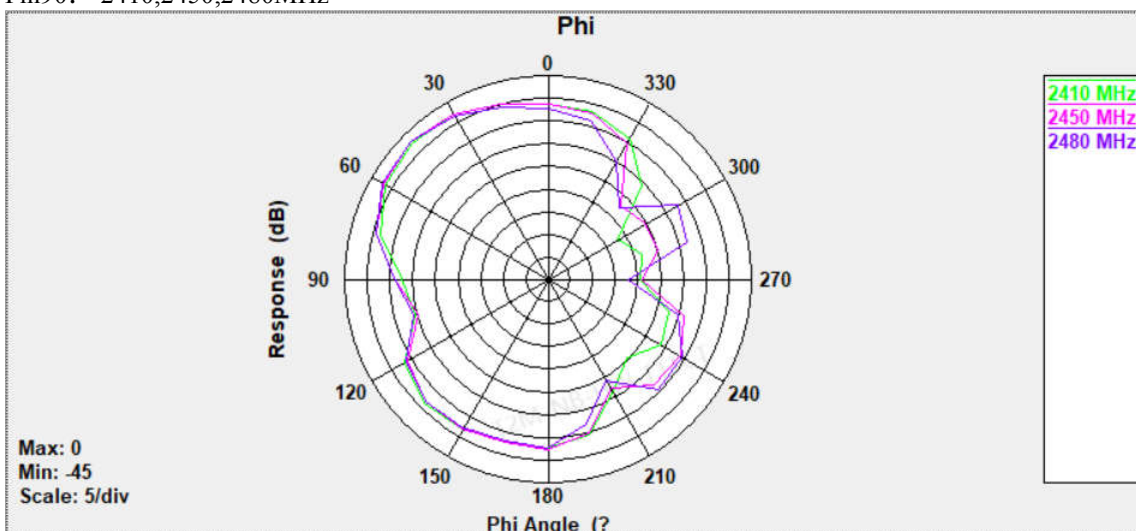

ANT6:

Phi0: 2410,2450,2480MHz

Phi90: 2410,2450,2480MHz

Theta90: 2410,2450,2480MHz

Phi0: 5150,5450,5840MHz

Phi90: 5150,5450,5840MHz

Theta90: 5150,5450,5840MHz

ANT7:

Phi0: 2410,2450,2480MHz

Phi90: 2410,2450,2480MHz

Theta90: 2410,2450,2480MHz

Phi0: 5150,5450,5840MHz

Phi90: 5150,5450,5840MHz

Theta90: 5150,5450,5840MHz