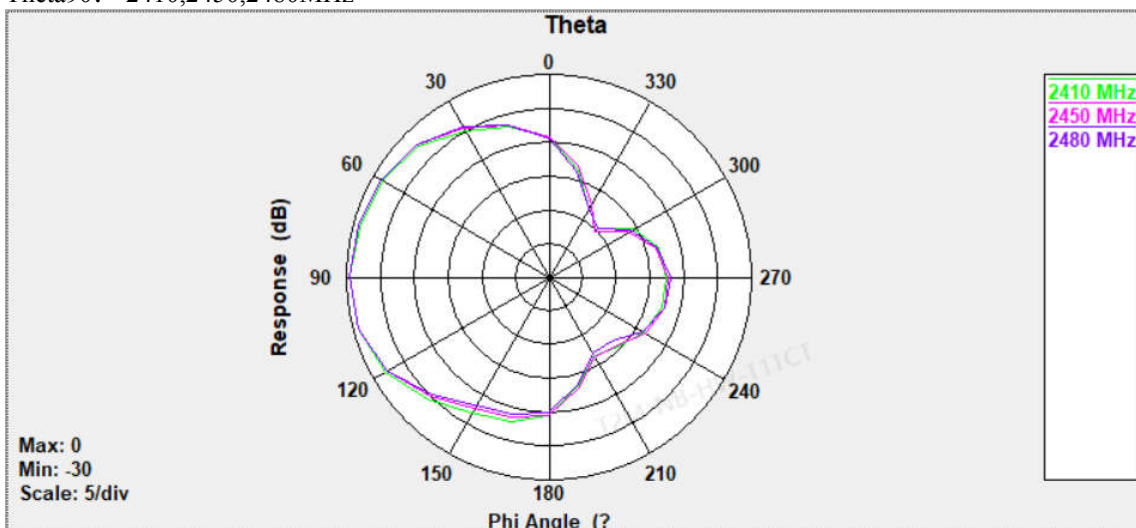

ANT6:

Phi0: 2410,2450,2480MHz

Phi90: 2410,2450,2480MHz

Theta90: 2410,2450,2480MHz

Phi0: 5150,5450,5840MHz

Phi90: 5150,5450,5840MHz

Theta90: 5150,5450,5840MHz

ANT7:

Phi0: 2410,2450,2480MHz

Phi90: 2410,2450,2480MHz

Theta90: 2410,2450,2480MHz

Phi0: 5150,5450,5840MHz

Phi90: 5150,5450,5840MHz

Theta90: 5150,5450,5840MHz