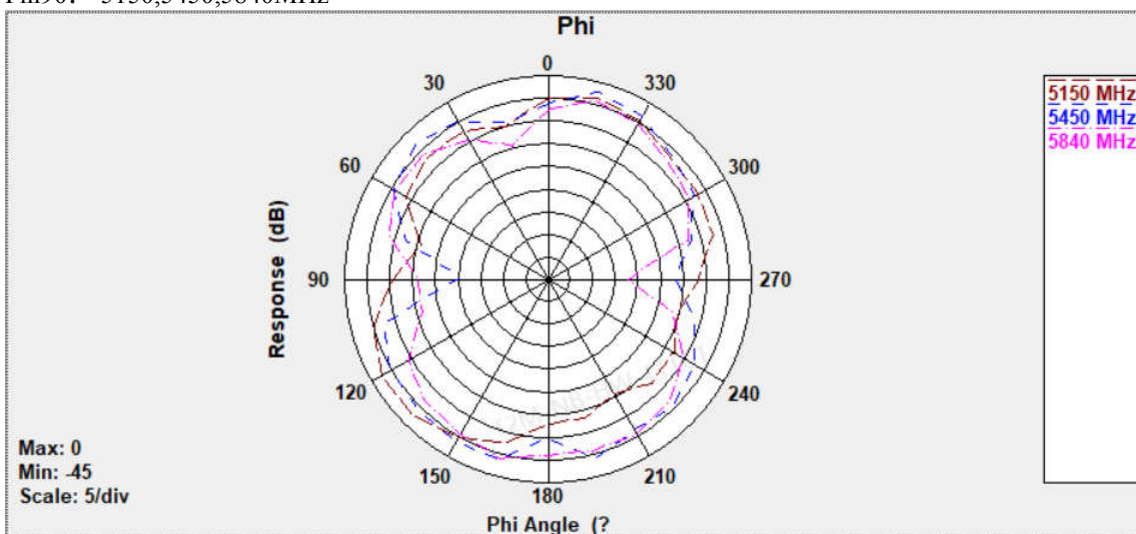

Phi0: 2410,2450,2480MHz

Phi90: 2410,2450,2480MHz

Theta90: 2410,2450,2480MHz

Phi0: 5150,5450,5840MHz

Phi90: 5150,5450,5840MHz

Theta90: 5150,5450,5840MHz