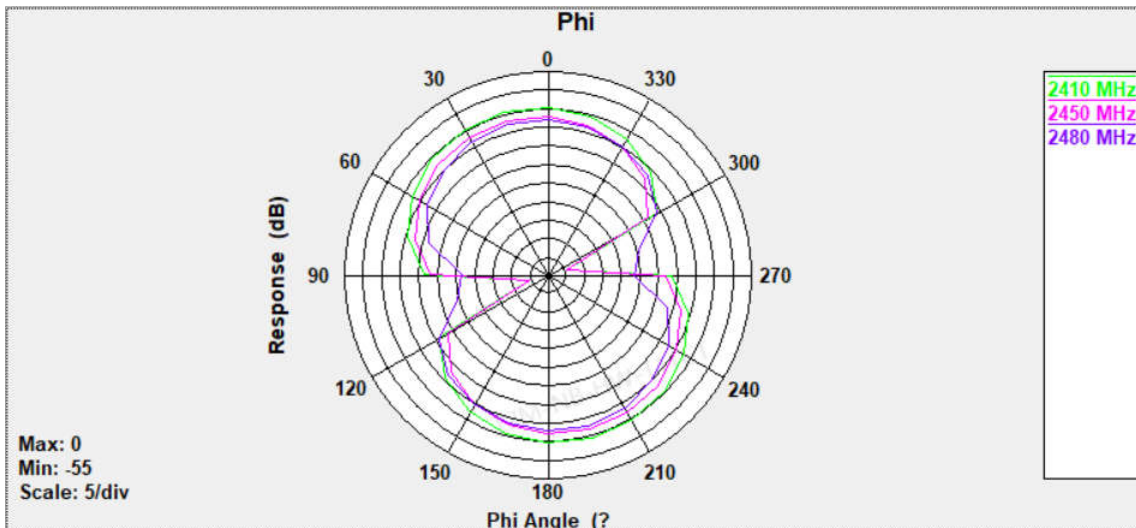

ANT6:

Phi0: 2410,2450,2480MHz

Phi90: 2410,2450,2480MHz

Theta90: 2410,2450,2480MHz

Phi0: 5150,5450,5840MHz

Phi90: 5150,5450,5840MHz

Theta90: 5150,5450,5840MHz

ANT7:

Phi0: 2410,2450,2480MHz

Phi90: 2410,2450,2480MHz

Theta90: 2410,2450,2480MHz

Phi0: 5150,5450,5840MHz

Phi90: 5150,5450,5840MHz

Theta90: 5150,5450,5840MHz