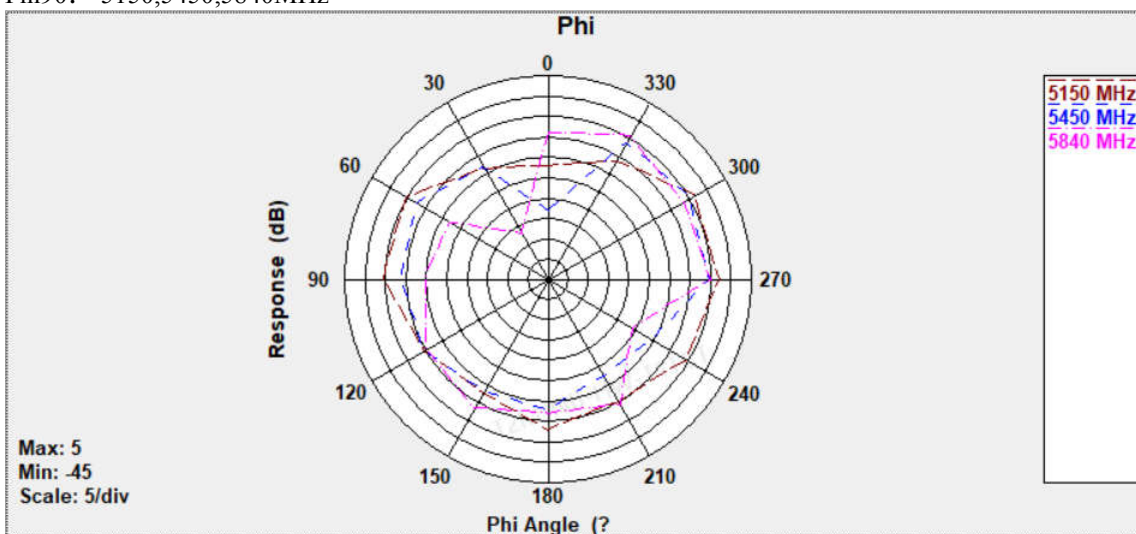

ANT6:

Phi0: 2410,2450,2480MHz

Phi90: 2410,2450,2480MHz

Theta90: 2410,2450,2480MHz

Phi0: 5150,5450,5840MHz

Phi90: 5150,5450,5840MHz

Theta90: 5150,5450,5840MHz

ANT7:

Phi0: 2410,2450,2480MHz

Phi90: 2410,2450,2480MHz

Theta90: 2410,2450,2480MHz

Phi0: 5150,5450,5840MHz

Phi90: 5150,5450,5840MHz

Theta90: 5150,5450,5840MHz