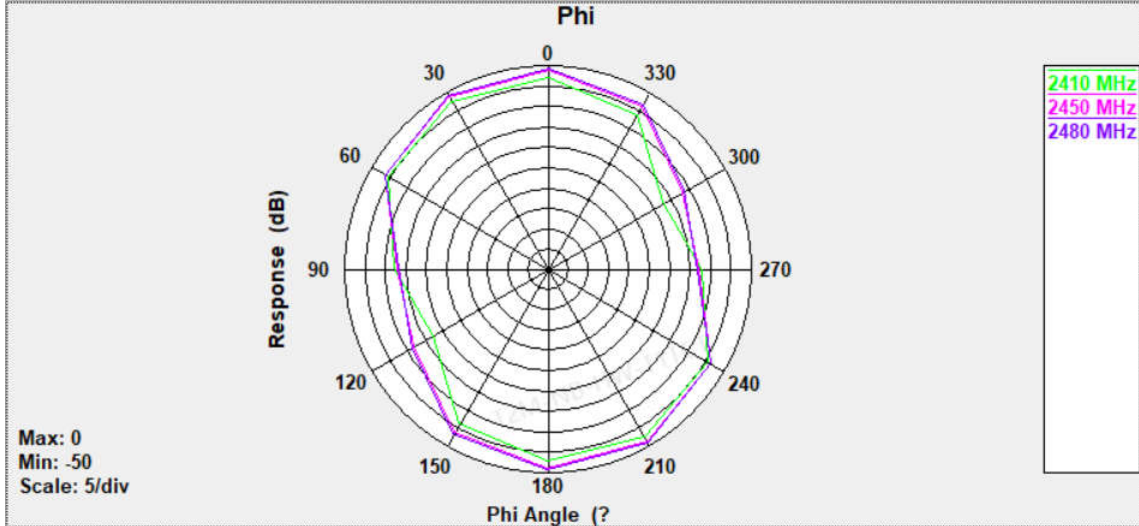

Antenna Report	
Company	Zebra Technologies Corporation
Mode Name	Goose 8inch WLAN
Type	WLAN5GHz/2.4GHz /Bluetooth Antenna type : IFA
Support Feature ①	WLAN: BT5.x+BLE; 2.4GHz 802.11b/g/n/ac/ax HT20 5GHz 802.11a/n/ac/ax HT20/40/80
Peak Gain ②	BT: 2402~2480MHz: 1.68 dBi WLAN: ANT6: 2400~2483.5MHz: 1.68 dBi 5150~5250MHz: 1.35 dBi 5250~5350MHz: 0.82 dBi 5470~5725MHz:1.14 dBi 5725~5850MHz:1.04 dBi ANT7: 2400~2483.5MHz: 1.27 dBi 5150~5250MHz: 1.49 dBi 5250~5350MHz: 2.2 dBi 5470~5725MHz: 1.58 dBi 5725~5850MHz: 1.02 dBi

ANT6:

Phi0: 2410,2450,2480MHz

Phi90: 2410,2450,2480MHz

Theta90: 2410,2450,2480MHz

Phi0: 5150,5450,5840MHz

Phi90: 5150,5450,5840MHz

Theta90: 5150,5450,5840MHz

ANT7:

Phi0: 2410,2450,2480MHz

Phi90: 2410,2450,2480MHz

Theta90: 2410,2450,2480MHz

Phi0: 5150,5450,5840MHz

Phi90: 5150,5450,5840MHz

Theta90: 5150,5450,5840MHz