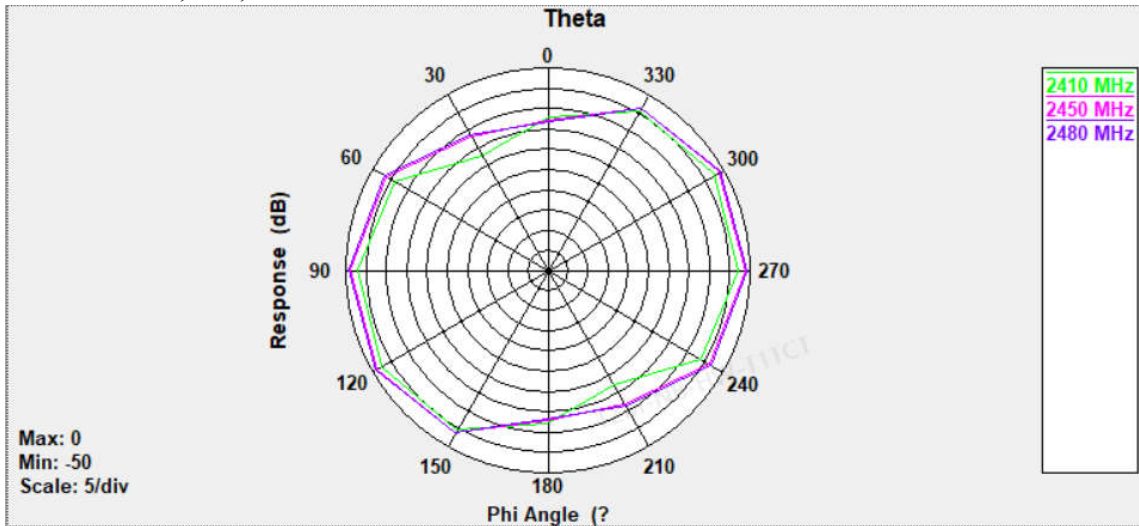

ANT6:

Phi0: 2410,2450,2480MHz

Phi90: 2410,2450,2480MHz

Theta90: 2410,2450,2480MHz

Phi0: 5150,5450,5840MHz

Phi90: 5150,5450,5840MHz

Theta90: 5150,5450,5840MHz

ANT7:

Phi0: 2410,2450,2480MHz

Phi90: 2410,2450,2480MHz

Theta90: 2410,2450,2480MHz

Phi0: 5150,5450,5840MHz

Phi90: 5150,5450,5840MHz

Theta90: 5150,5450,5840MHz