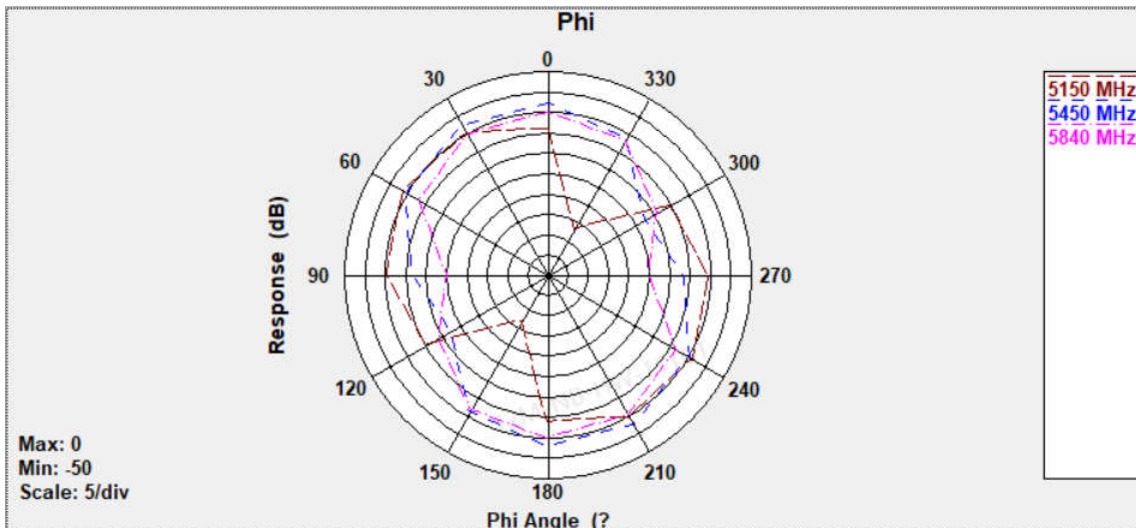

ANT6:

Phi0: 2410,2450,2480MHz

Phi90: 2410,2450,2480MHz

Theta90: 2410,2450,2480MHz

Phi0: 5150,5450,5840MHz

Phi90: 5150,5450,5840MHz

Theta90: 5150,5450,5840MHz

ANT7:

Phi0: 2410,2450,2480MHz

Phi90: 2410,2450,2480MHz

Theta90: 2410,2450,2480MHz

Phi0: 5150,5450,5840MHz

Phi90: 5150,5450,5840MHz

Theta90: 5150,5450,5840MHz