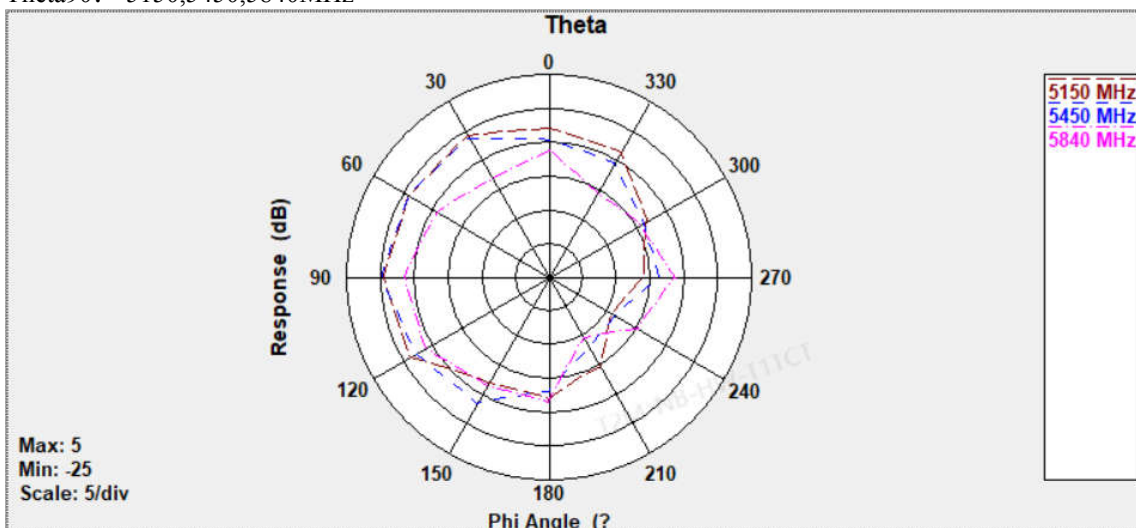

ANT6:

Phi0: 2410,2450,2480MHz

Phi90: 2410,2450,2480MHz

Theta90: 2410,2450,2480MHz

Phi0: 5150,5450,5840MHz

Phi90: 5150,5450,5840MHz

Theta90: 5150,5450,5840MHz

ANT7:

Phi0: 2410,2450,2480MHz

Phi90: 2410,2450,2480MHz

Theta90: 2410,2450,2480MHz

Phi0: 5150,5450,5840MHz

Phi90: 5150,5450,5840MHz

Theta90: 5150,5450,5840MHz