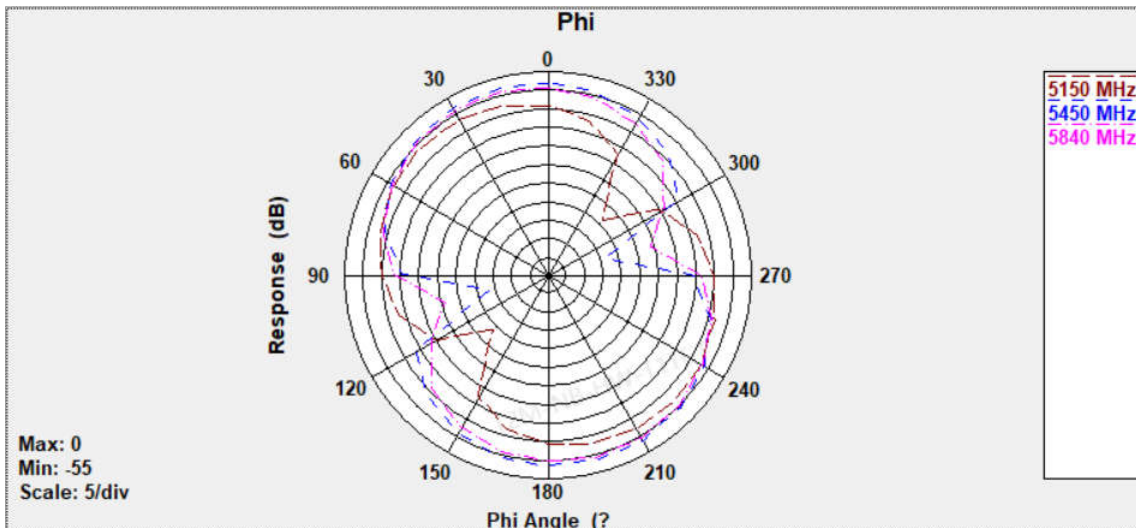

Phi0: 2410,2450,2480MHz

Phi90: 2410,2450,2480MHz

Theta90: 2410,2450,2480MHz

Phi0: 5150,5450,5840MHz

Phi90: 5150,5450,5840MHz

Theta90: 5150,5450,5840MHz