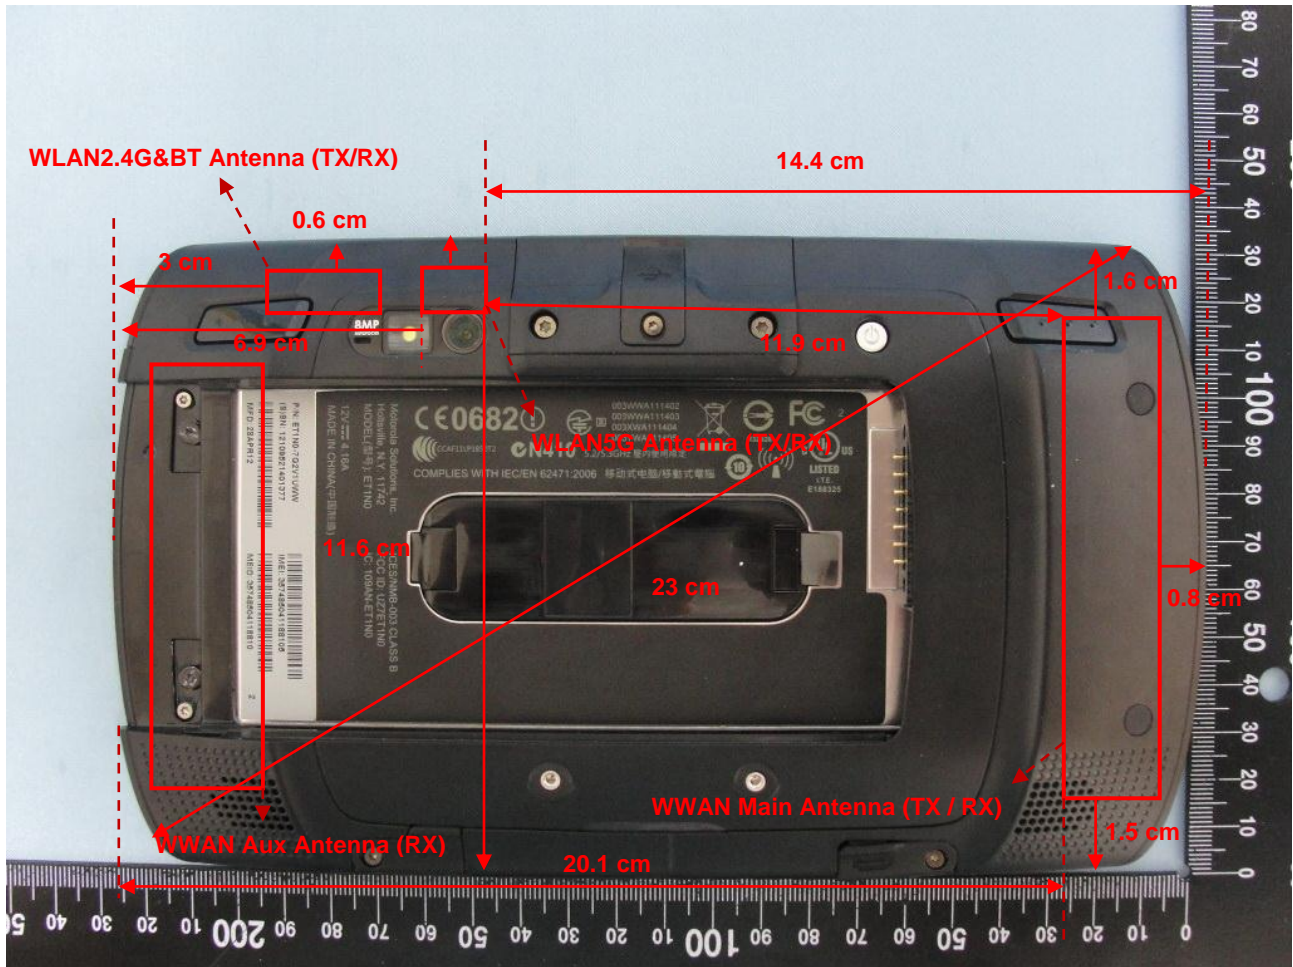

Appendix D. Product Photos

Hand Strap

Holster

Jelly Sets

Antenna Location :

Antenna	Length	Width
WWAN Main Antenna (TX/RX)	10cm	1.7cm
WWAN Aux Antenna (RX)	8.8cm	1.6cm
WLAN2.4G&BT Antenna (TX/RX)	2.6 cm	0.9 cm
WLAN5G Antenna (TX/RX)	1.3 cm	0.9 cm

Appendix E. Test Setup Photos

Bottom Face with Phantom 0 cm Gap

**Bottom Face with Phantom 0 cm Gap
(EUT with Hand Strap)**

**Bottom Face with Phantom 0 cm Gap
(EUT with Jelly Sets)**

Front Face with Phantom 0 cm Gap
(EUT with Holster)