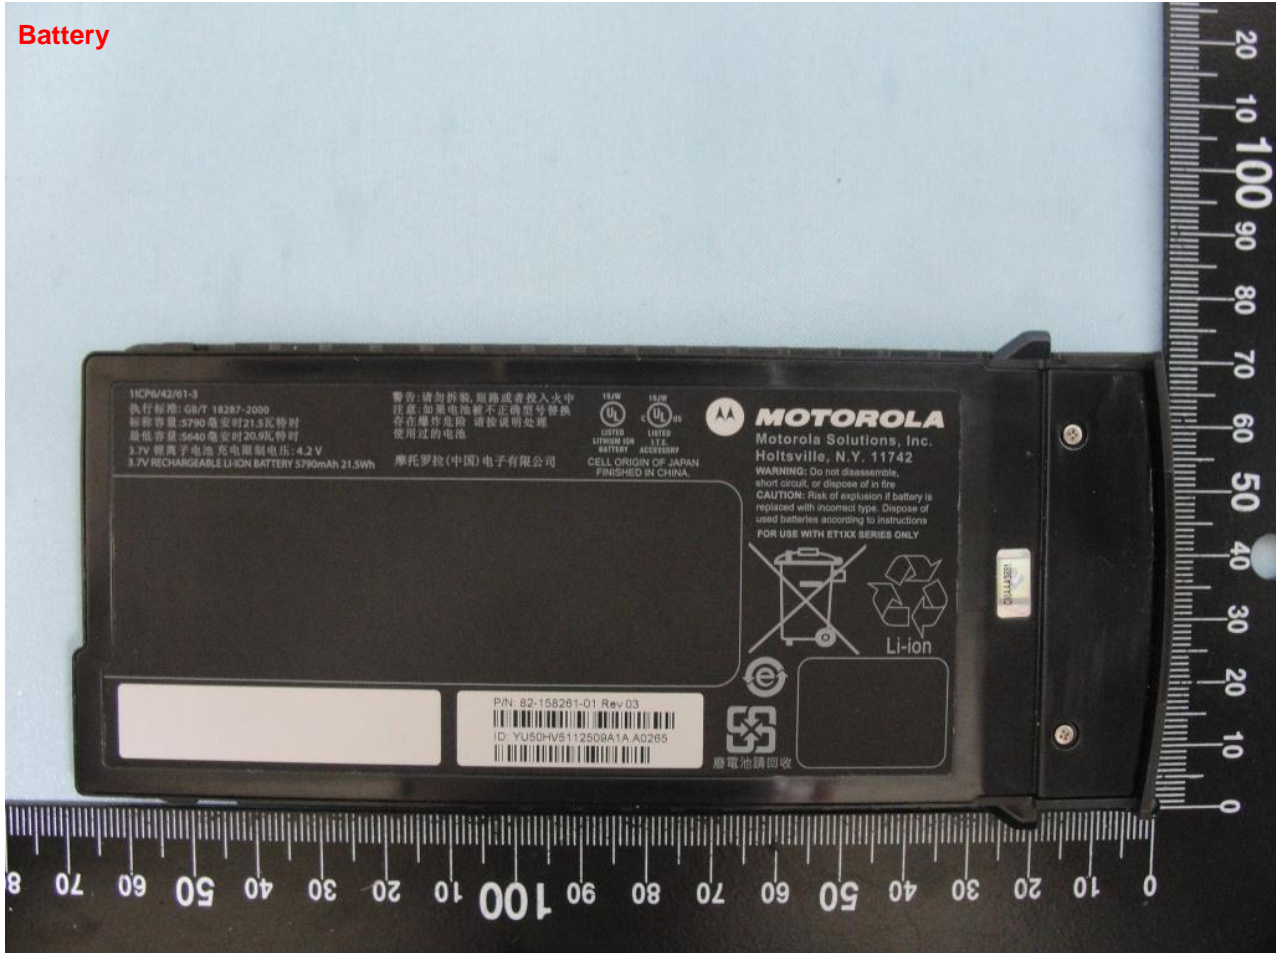

Brand Name: Motorola / Model Name: ET1N2

Battery