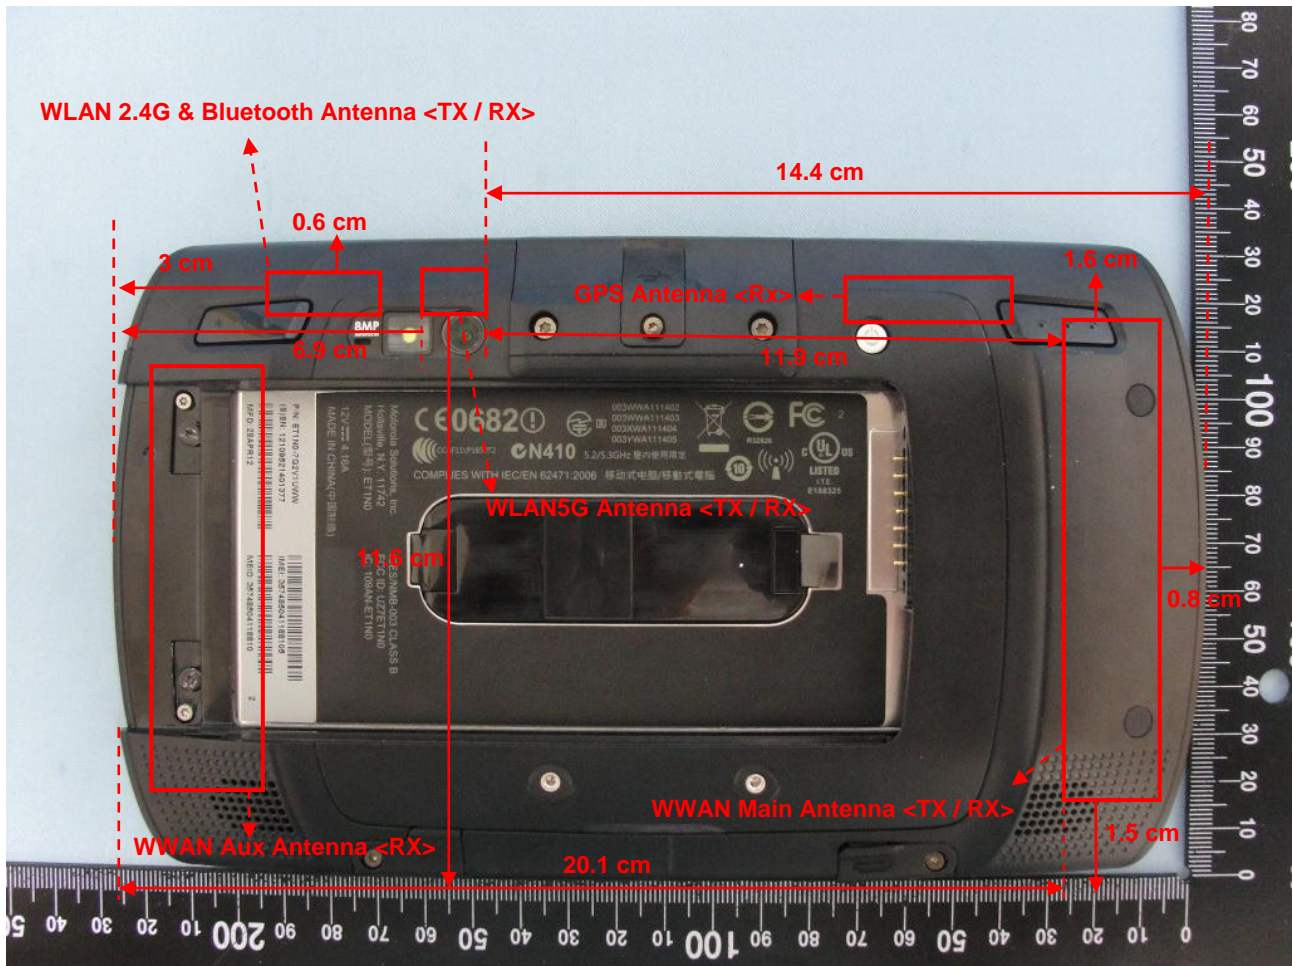

Brand Name: Motorola / Model Name: ET1N2

Antenna Location :

Antenna location	Length	Width
WWAN Main Antenna <Tx / Rx>	10 cm	1.7 cm
WWAN Aux. Antenna <Rx>	8.8 cm	1.6 cm
WLAN (2.4G) & Bluetooth Antenna <Tx / Rx>	2.6 cm	0.9 cm
WLAN (5G) Antenna <Tx / Rx>	1.3 cm	0.9 cm
GPS Antenna <Rx>	3.9 cm	1.1 cm