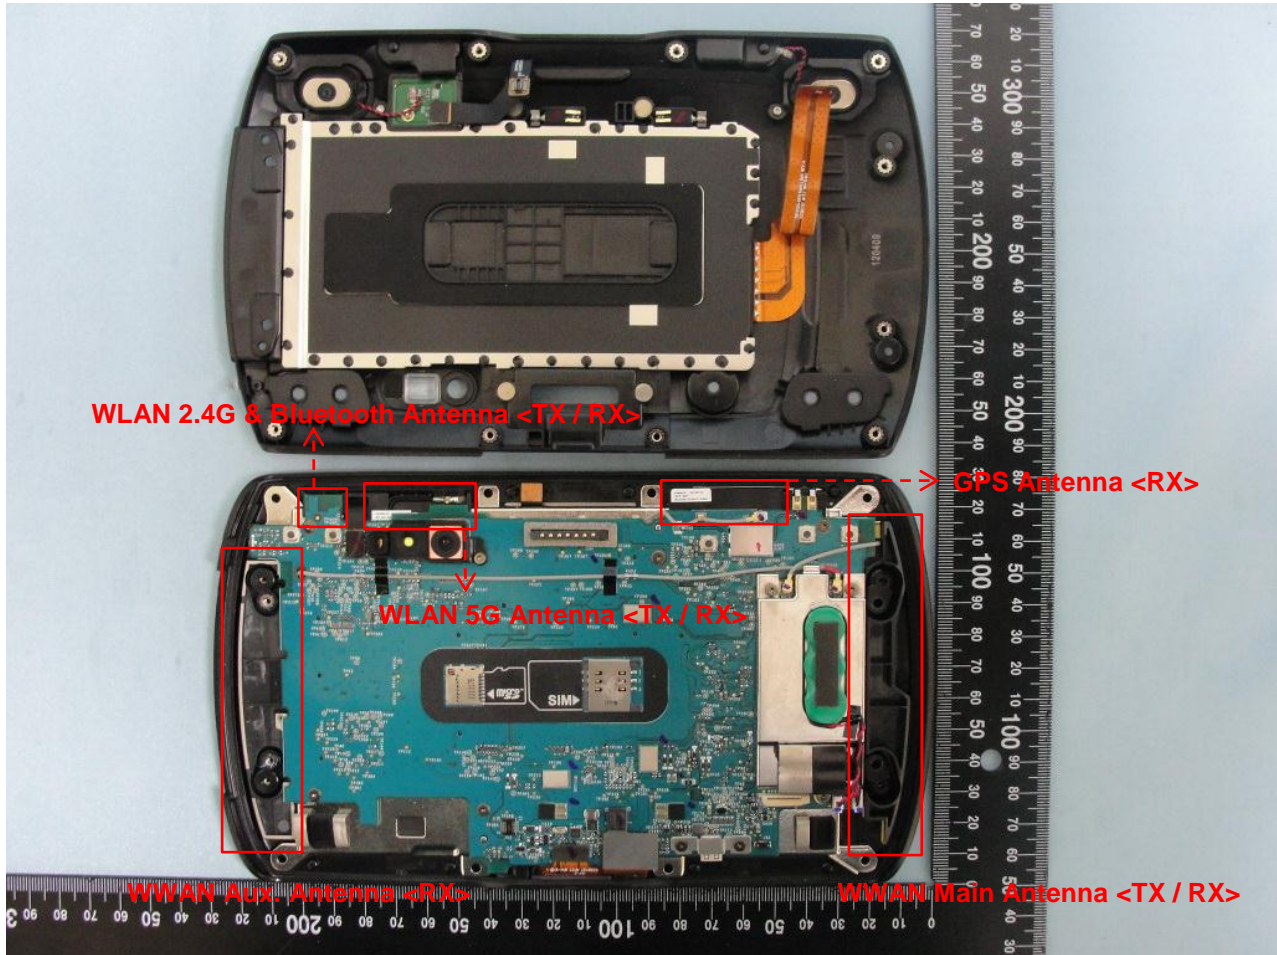

3. Internal Photograph of EUT

Brand Name: Motorola / Model Name: ET1N2

Brand Name: Motorola / Model Name: ET1N2

Brand Name: Motorola / Model Name: ET1N2

Brand Name: Motorola / Model Name: ET1N2

WWAN Main Antenna <Tx / Rx>

Brand Name: Motorola / Model Name: ET1N2

Brand Name: Motorola / Model Name: ET1N2

WWAN Aux. Antenna <Rx>

Brand Name: Motorola / Model Name: ET1N2

Brand Name: Motorola / Model Name: ET1N2

Brand Name: Motorola / Model Name: ET1N2