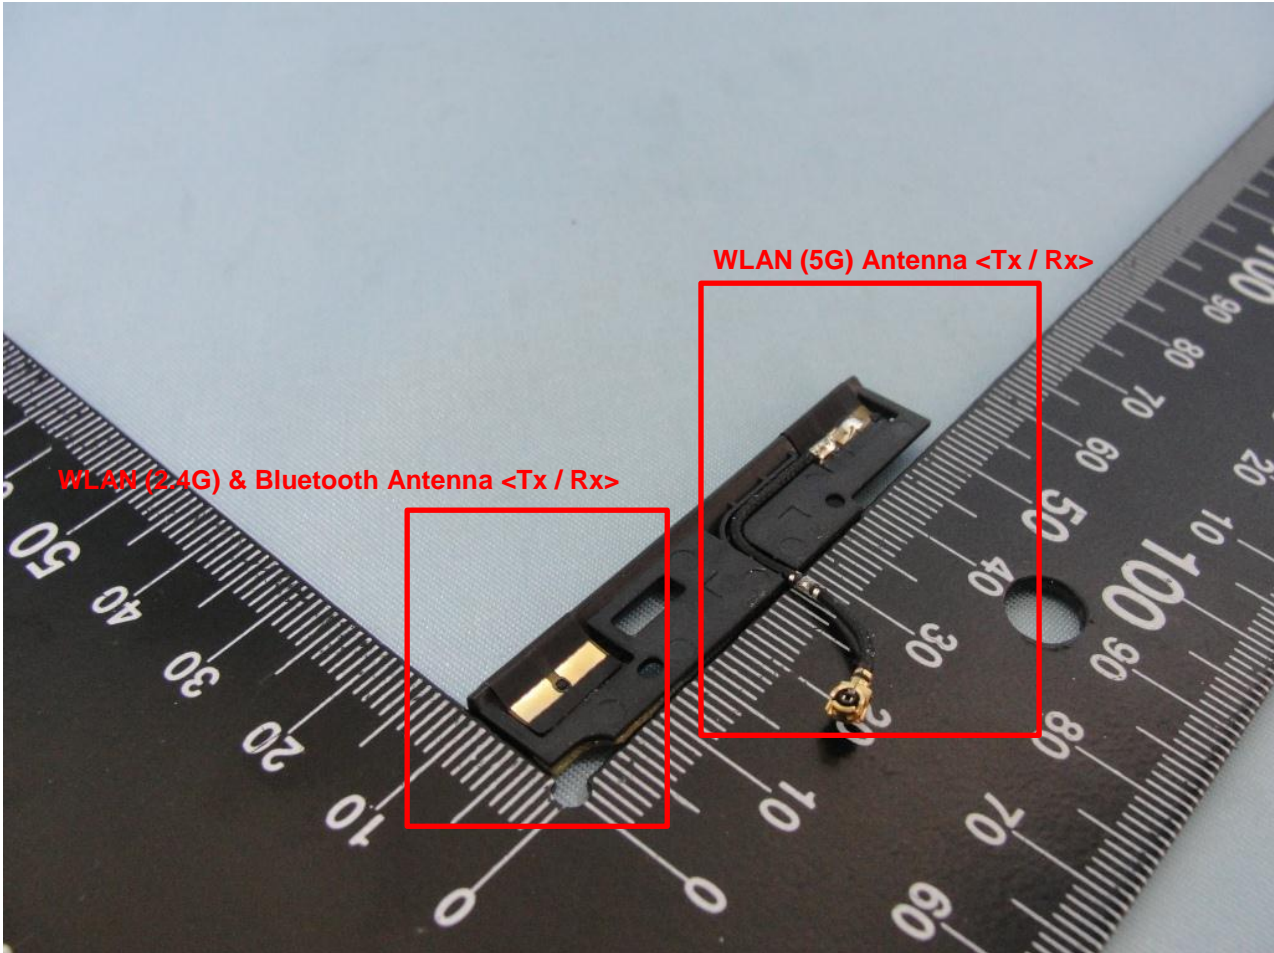

3. Internal Photograph of EUT

Brand Name: Motorola / Model Name: ET1N2

Brand Name: Motorola / Model Name: ET1N2

Brand Name: Motorola / Model Name: ET1N2

Brand Name: Motorola / Model Name: ET1N2

WWAN Main Antenna <Tx / Rx>

Brand Name: Motorola / Model Name: ET1N2

Brand Name: Motorola / Model Name: ET1N2

WWAN Aux. Antenna <Rx>

Brand Name: Motorola / Model Name: ET1N2

Brand Name: Motorola / Model Name: ET1N2

Brand Name: Motorola / Model Name: ET1N2