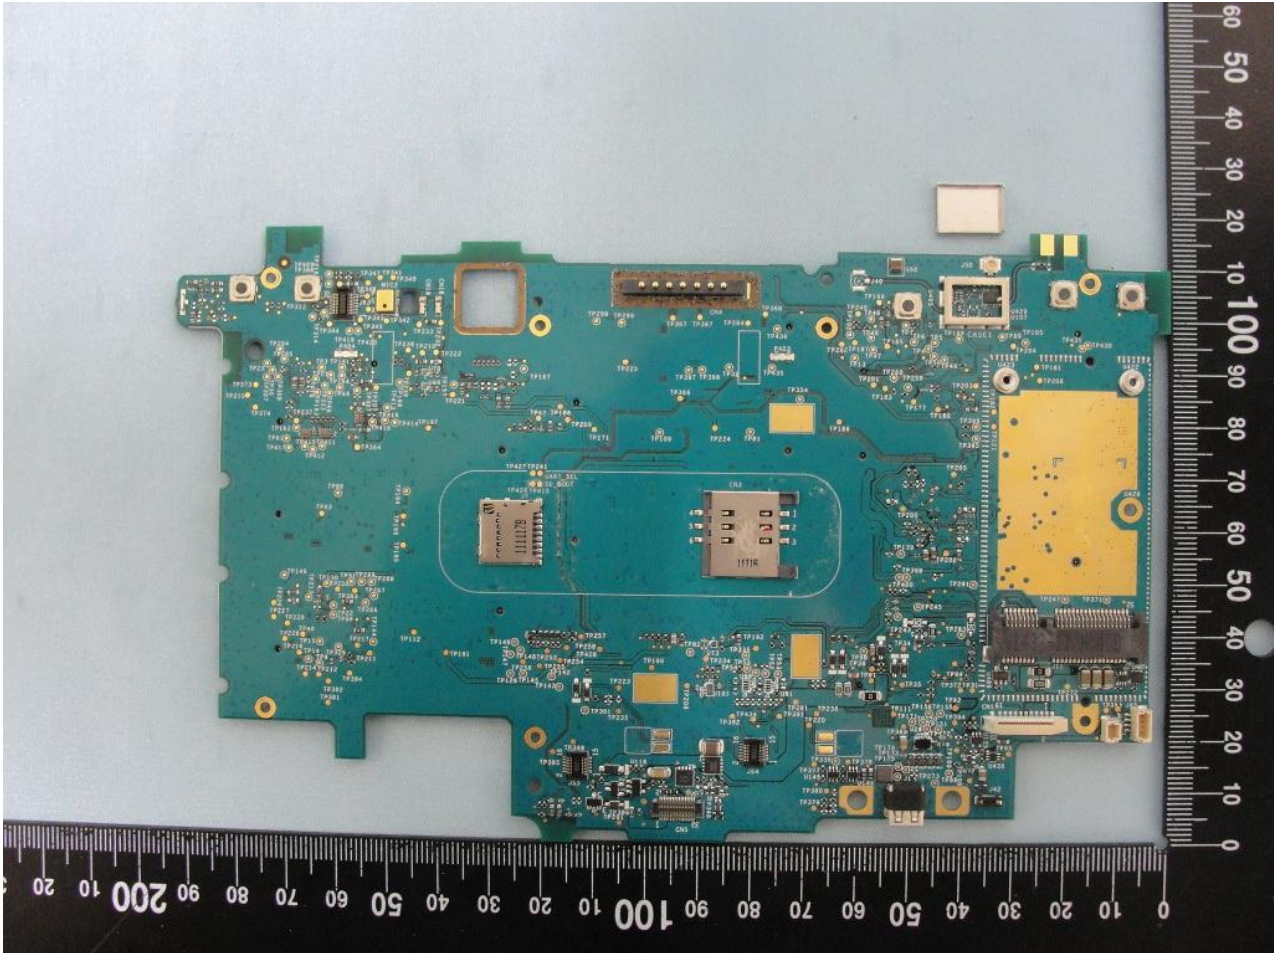

3. Internal Photograph of EUT

Brand Name: Motorola / Model Name: ET1N2

Brand Name: Motorola / Model Name: ET1N2

Brand Name: Motorola / Model Name: ET1N2

Brand Name: Motorola / Model Name: ET1N2

WWAN Main Antenna <Tx / Rx>

Brand Name: Motorola / Model Name: ET1N2

Brand Name: Motorola / Model Name: ET1N2

WWAN Aux. Antenna <Rx>

Brand Name: Motorola / Model Name: ET1N2

Brand Name: Motorola / Model Name: ET1N2

Brand Name: Motorola / Model Name: ET1N2