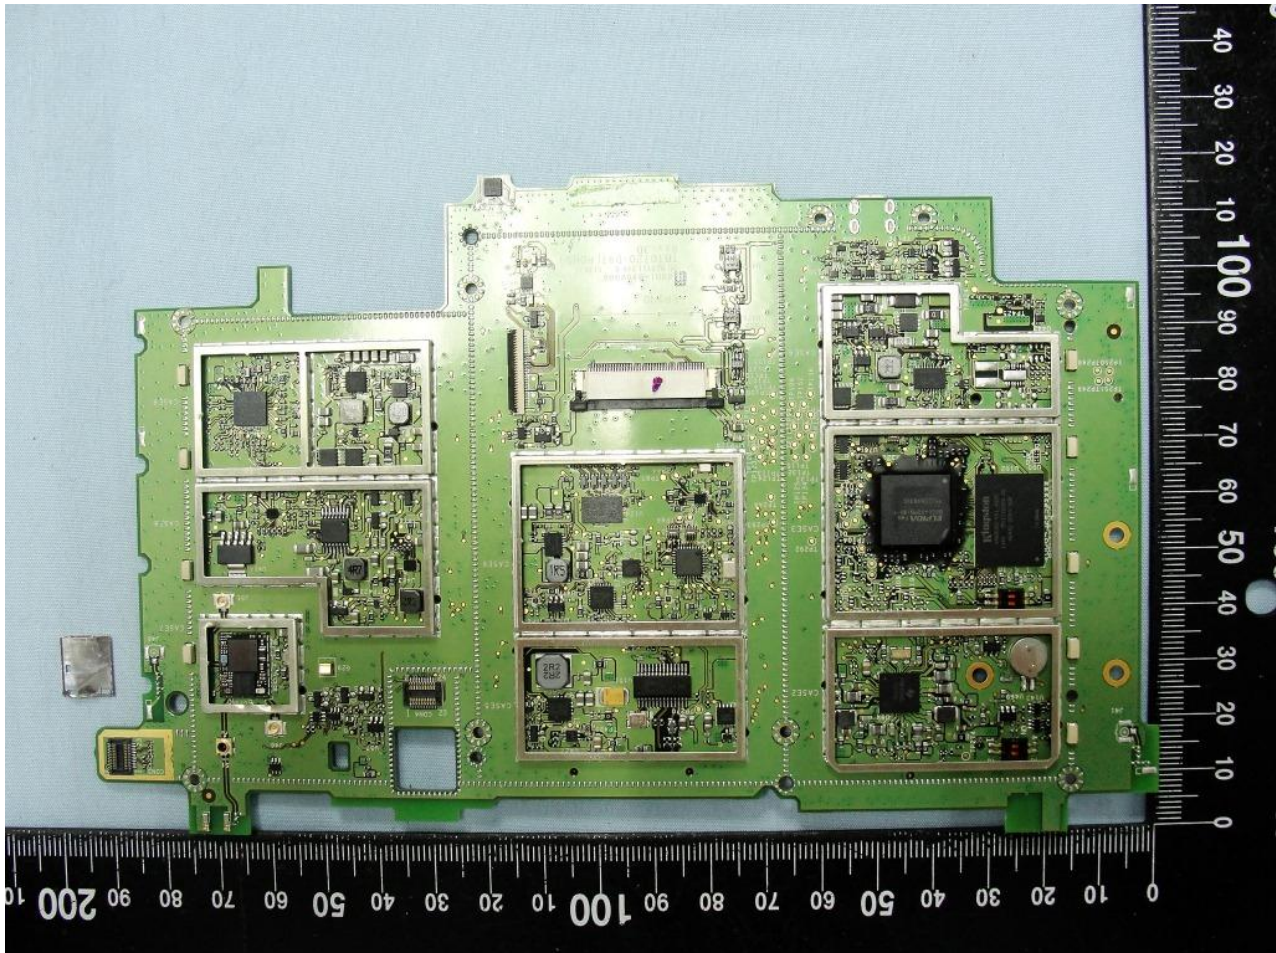

3. Internal Photograph of EUT

Brand Name: Motorola / Model Name: ET1N0

Brand Name: Motorola / Model Name: ET1N0

Brand Name: Motorola / Model Name: ET1N0

WLAN (2.4G) & WLAN (5G) & Bluetooth Antenna <Tx / Rx>

Brand Name: Motorola / Model Name: ET1N0

Brand Name: Motorola / Model Name: ET1N0

WLAN (2.4G) & Bluetooth Antenna <Tx / Rx>

Brand Name: Motorola / Model Name: ET1N0

WLAN (5G) Antenna <Tx / Rx>

Brand Name: Motorola / Model Name: ET1N0