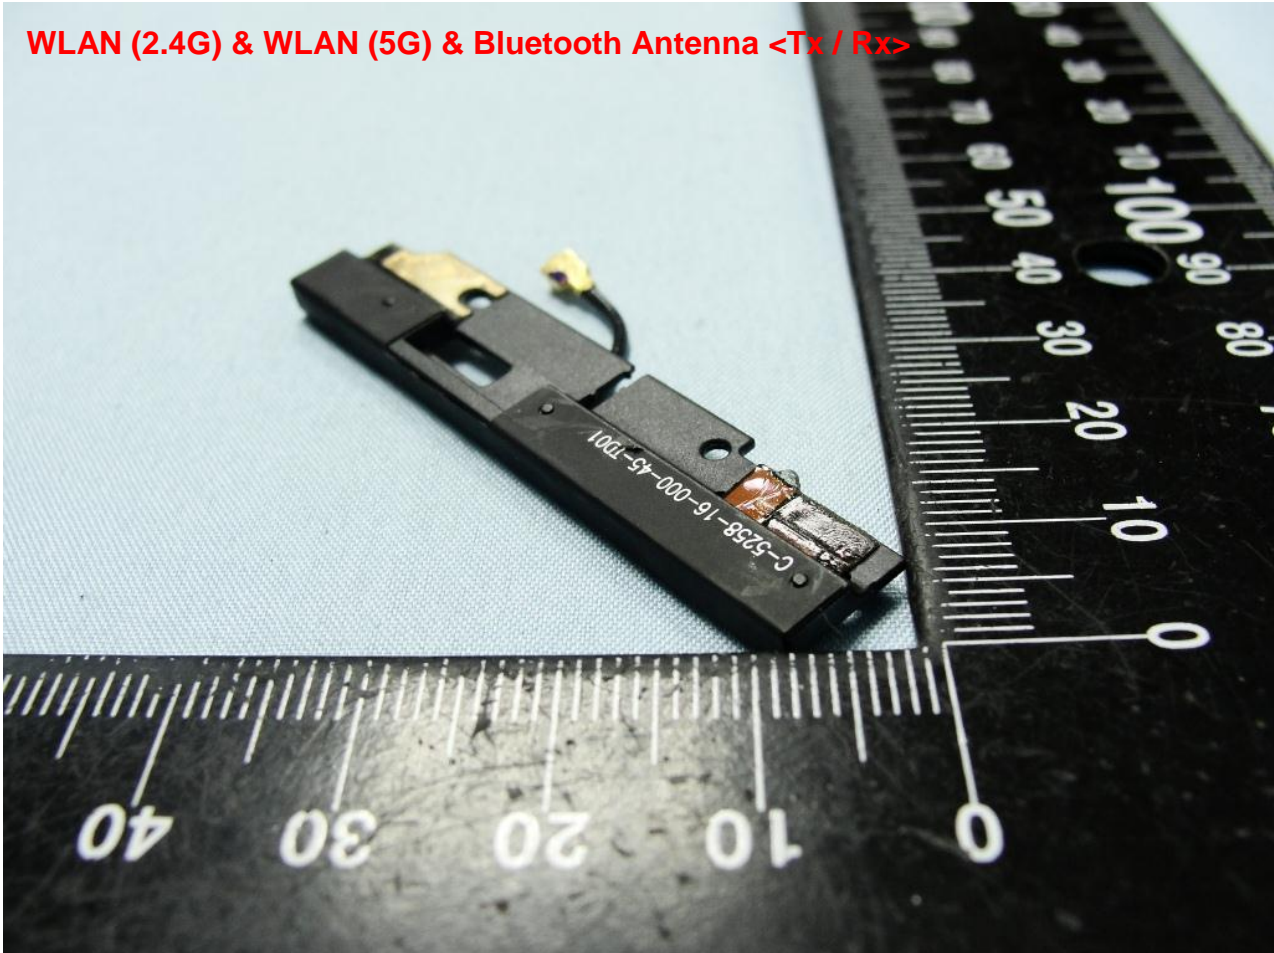

3. Internal Photograph of EUT

Brand Name: Motorola / Model Name: ET1N0

Brand Name: Motorola / Model Name: ET1N0

Brand Name: Motorola / Model Name: ET1N0

WLAN (2.4G) & WLAN (5G) & Bluetooth Antenna <Tx / Rx>

Brand Name: Motorola / Model Name: ET1N0

Brand Name: Motorola / Model Name: ET1N0

WLAN (2.4G) & Bluetooth Antenna <Tx / Rx>

Brand Name: Motorola / Model Name: ET1N0

WLAN (5G) Antenna <Tx / Rx>

Brand Name: Motorola / Model Name: ET1N0