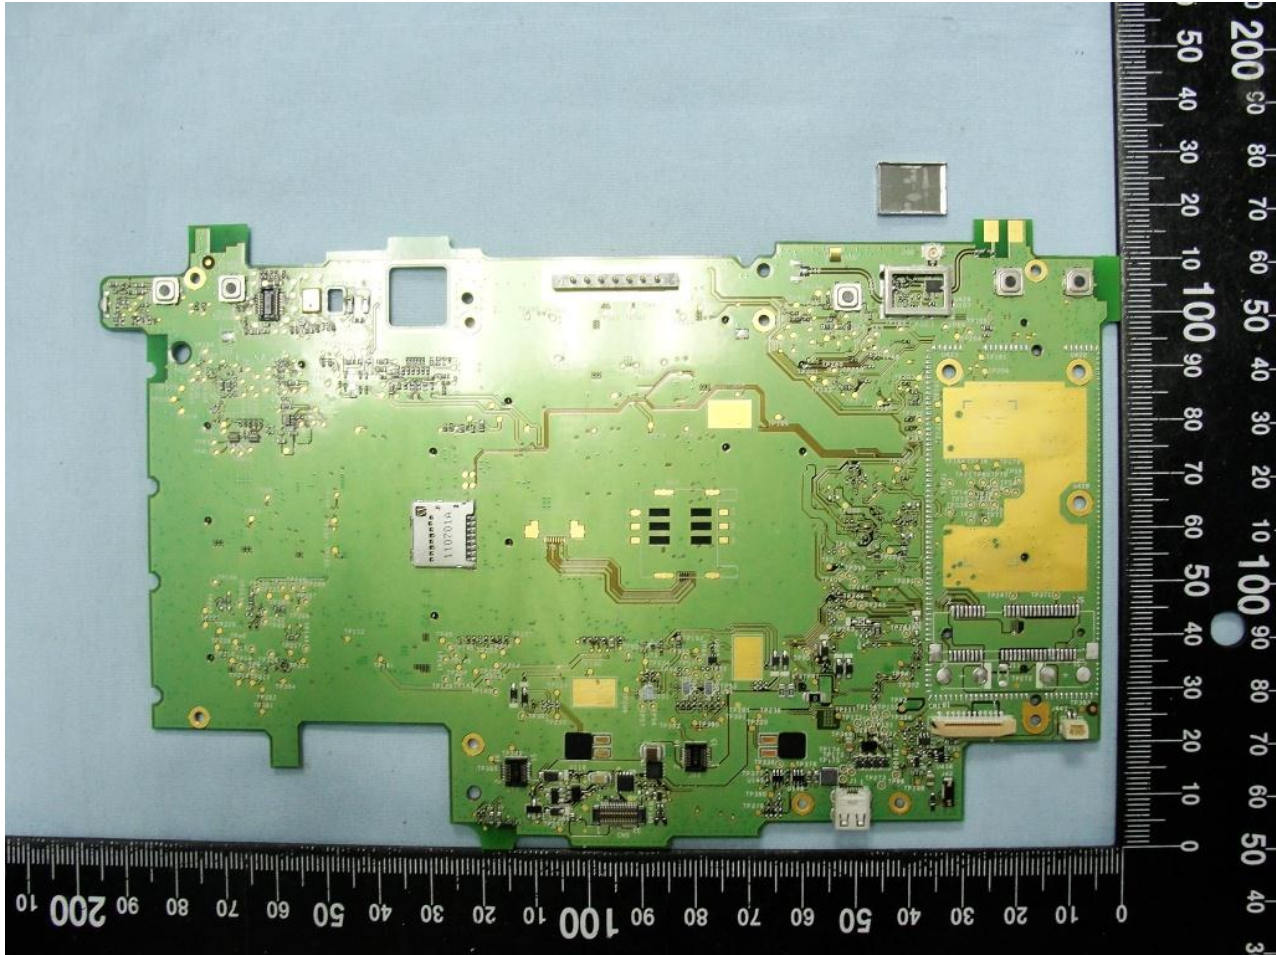

3. Internal Photograph of EUT

Brand Name: Motorola / Model Name: ET1N0

Brand Name: Motorola / Model Name: ET1N0

Brand Name: Motorola / Model Name: ET1N0

WLAN (2.4G) & WLAN (5G) & Bluetooth Antenna <Tx / Rx>

Brand Name: Motorola / Model Name: ET1N0

Brand Name: Motorola / Model Name: ET1N0

WLAN (2.4G) & Bluetooth Antenna <Tx / Rx>

Brand Name: Motorola / Model Name: ET1N0

WLAN (5G) Antenna <Tx / Rx>

Brand Name: Motorola / Model Name: ET1N0