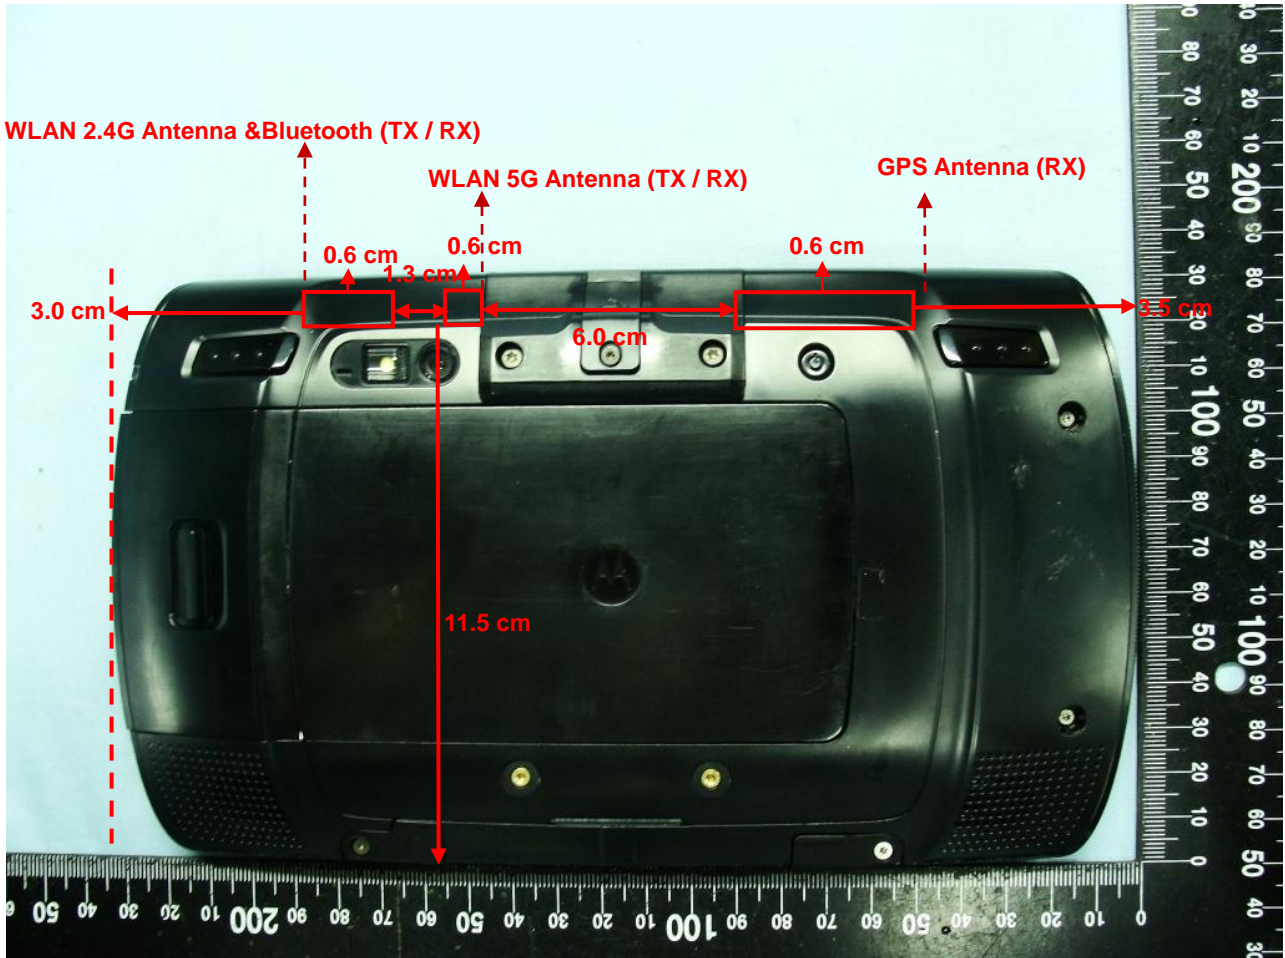

Appendix D. Product Photos

Antenna Location :

Antenna	Length	Width
WLAN2.4G&Bluetooth (TX / RX)	2.6cm	0.9cm
WLAN 5G	1.3cm	0.9cm
GPS Antenna (RX)	4.7cm	0.9cm

Appendix E. Test Setup Photos

Bottom face of DUT with phantom 0 cm gap

Bottom face of DUT with phantom 0 cm gap
(DUT with Hand strap)

Front face of DUT with phantom 0 cm gap
(DUT with Holster)

Front face of DUT with phantom 0 cm gap
(DUT with Hand strap and Holster)

Secondary Portrait of DUT with phantom 0 cm gap

Secondary Portrait of DUT with phantom 0 cm gap
(DUT with Hand strap)