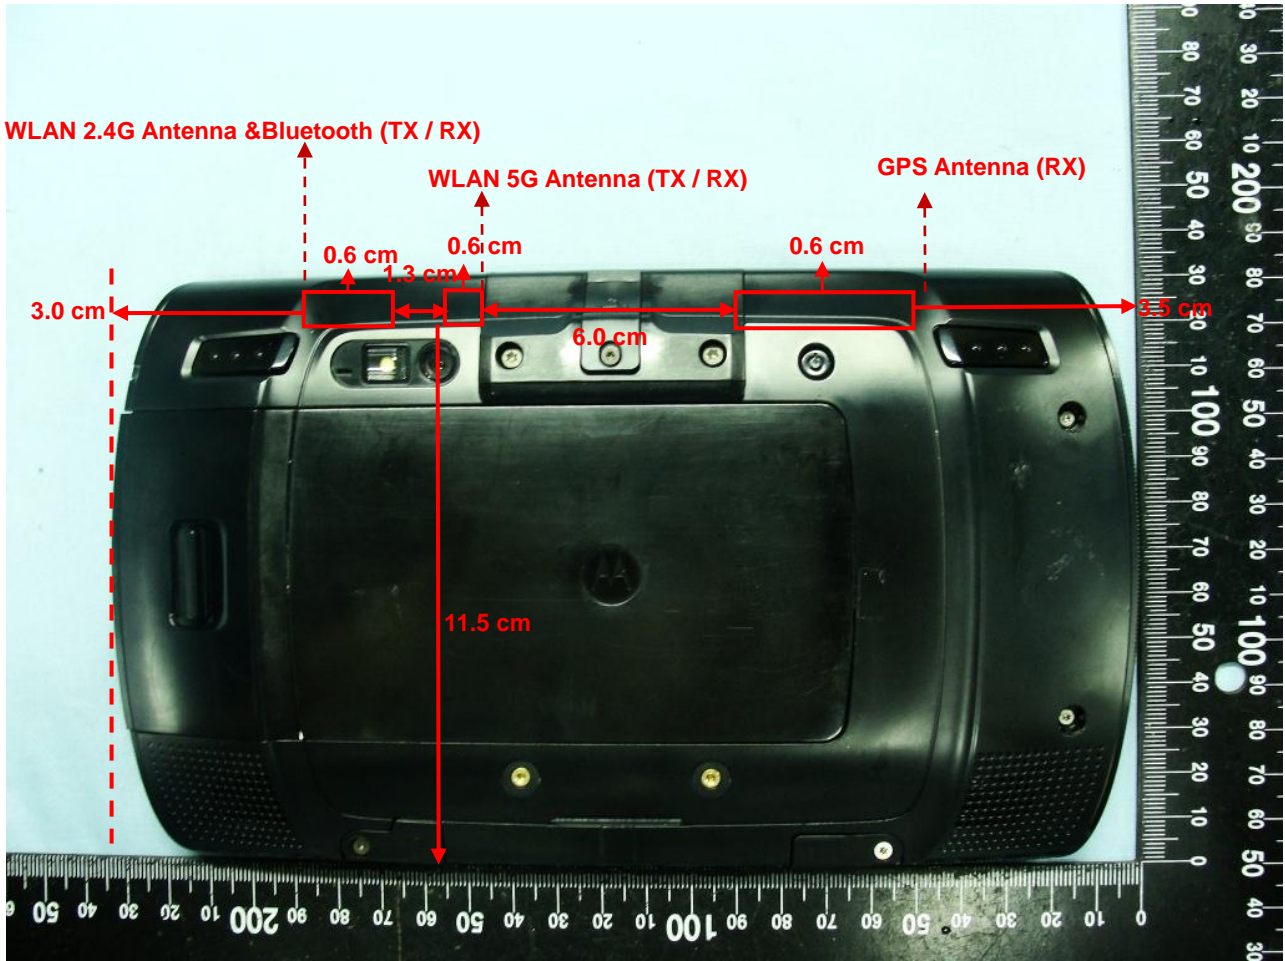

Appendix D. Product Photos

Antenna Location :

Antenna	Length	Width
WLAN2.4G&Bluetooth (TX / RX)	2.6cm	0.9cm
WLAN 5G	1.3cm	0.9cm
GPS Antenna (RX)	4.7cm	0.9cm

Appendix E. Test Setup Photos

Bottom face of DUT with phantom 0 cm gap

Bottom face of DUT with phantom 0 cm gap
(DUT with Hand strap)

Front face of DUT with phantom 0 cm gap
(DUT with Holster)

Front face of DUT with phantom 0 cm gap
(DUT with Hand strap and Holster)

Secondary Portrait of DUT with phantom 0 cm gap

Secondary Portrait of DUT with phantom 0 cm gap
(DUT with Hand strap)