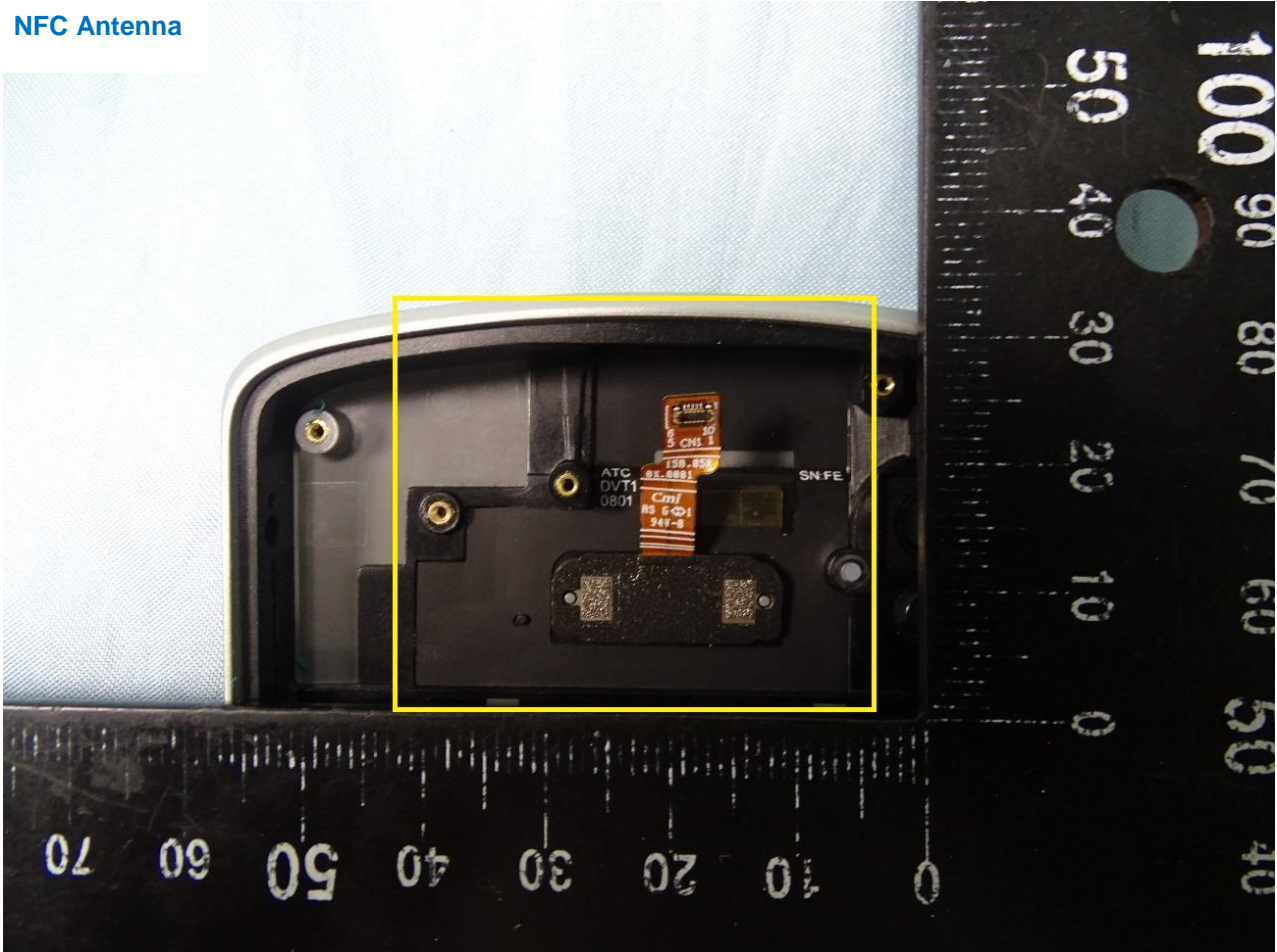

Brand Name: Zebra / Model Name: EC55BK

NFC Antenna