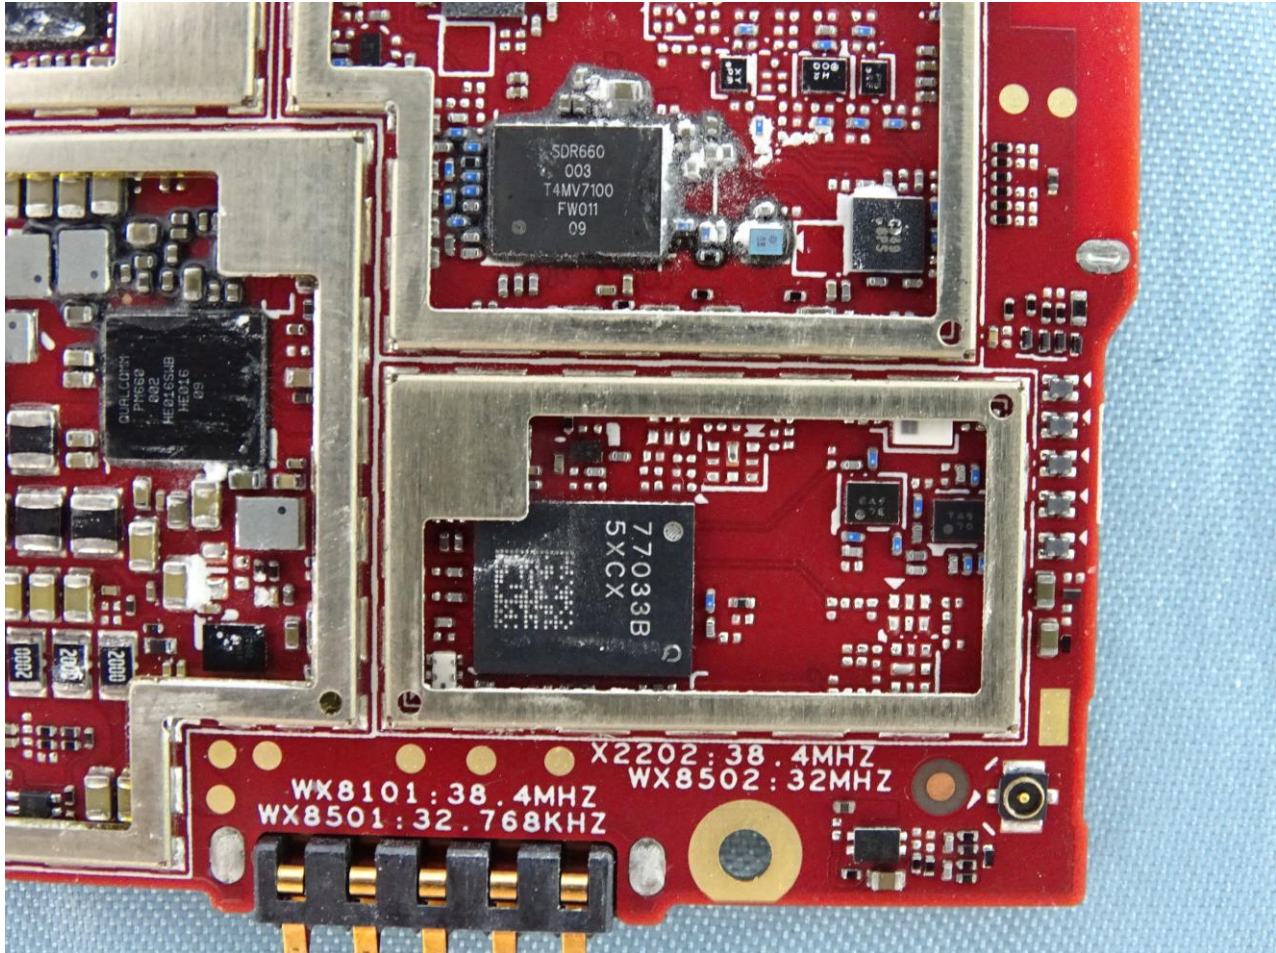

Brand Name: Zebra / Model Name: EC55BK

Brand Name: Zebra / Model Name: EC55BK

Brand Name: Zebra / Model Name: EC55BK

Brand Name: Zebra / Model Name: EC55BK

Brand Name: Zebra / Model Name: EC55BK

Brand Name: Zebra / Model Name: EC55BK

Brand Name: Zebra / Model Name: EC55BK

Brand Name: Zebra / Model Name: EC55BK

Brand Name: Zebra / Model Name: EC55BK

Brand Name: Zebra / Model Name: EC55BK

Brand Name: Zebra / Model Name: EC55BK

WWAN Main Tx1 and GPS Antenna