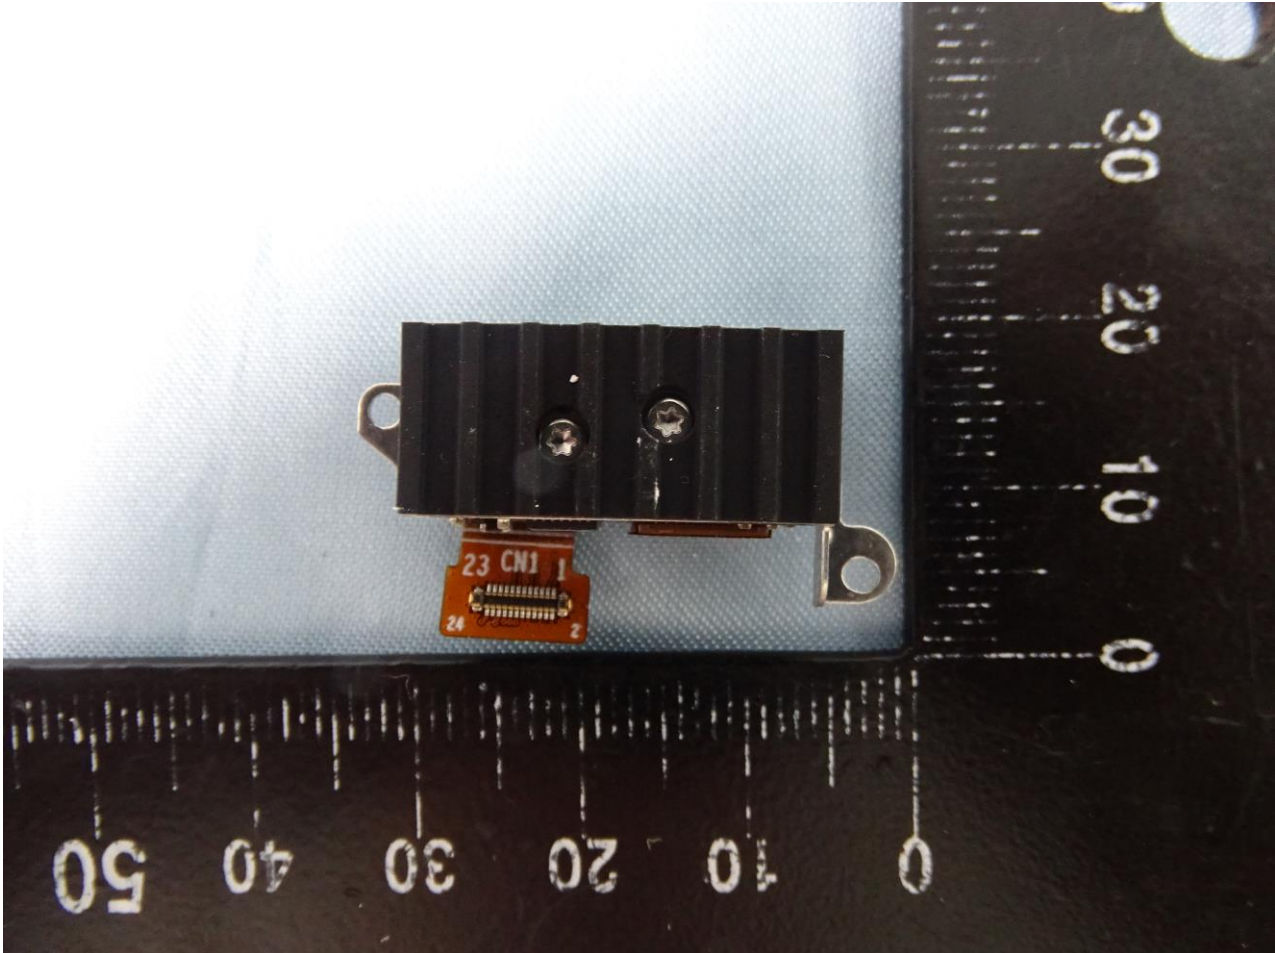

Brand Name: Zebra / Model Name: EC55BK

Brand Name: Zebra / Model Name: EC55BK

Brand Name: Zebra / Model Name: EC55BK

Brand Name: Zebra / Model Name: EC55BK

Brand Name: Zebra / Model Name: EC55BK

Brand Name: Zebra / Model Name: EC55BK

Brand Name: Zebra / Model Name: EC55BK

Brand Name: Zebra / Model Name: EC55BK

Brand Name: Zebra / Model Name: EC55BK

Brand Name: Zebra / Model Name: EC55BK

Brand Name: Zebra / Model Name: EC55BK

WWAN Main Tx1 and GPS Antenna