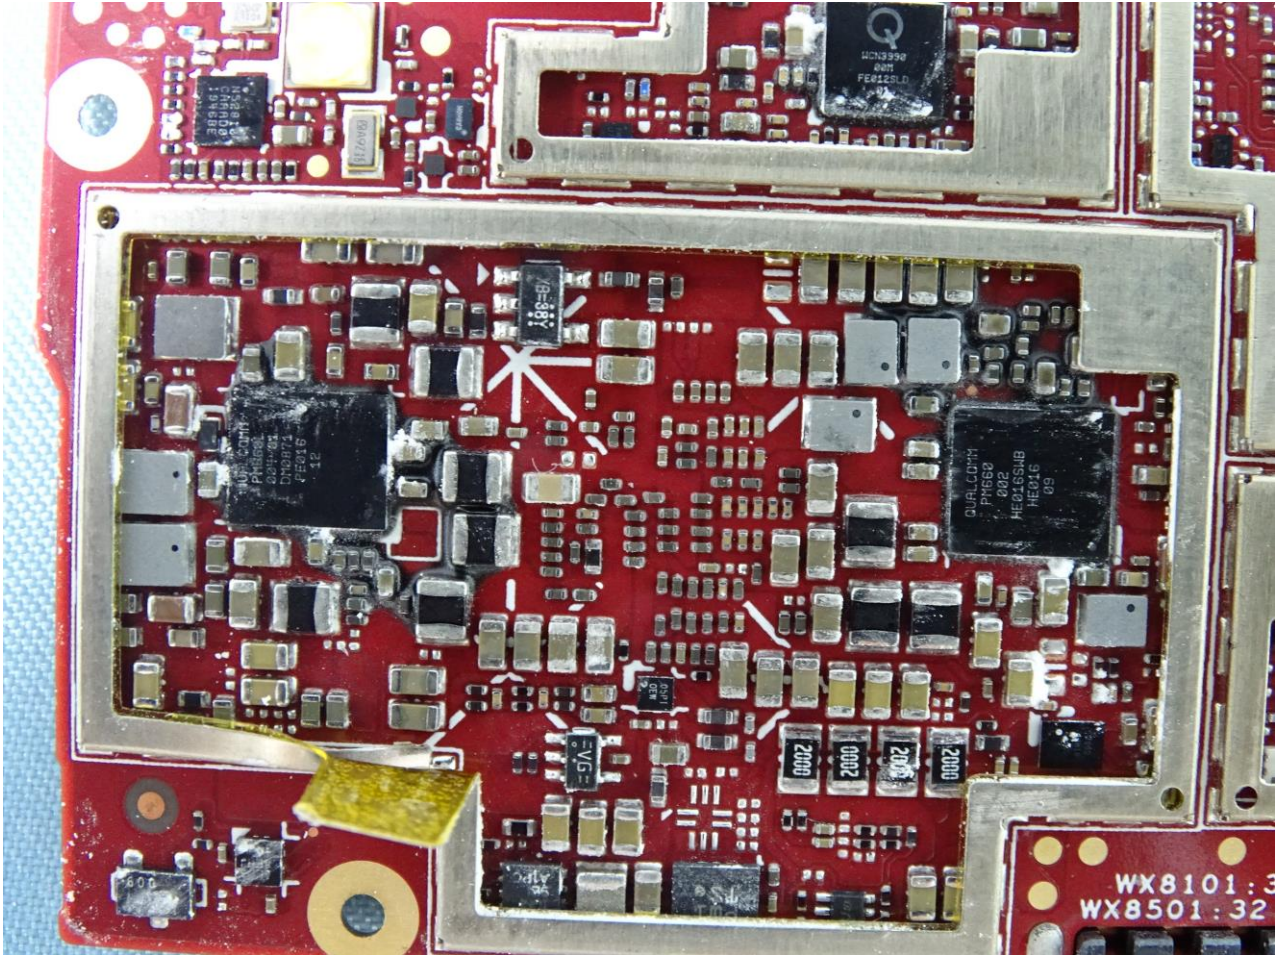

Brand Name: Zebra / Model Name: EC55BK

Brand Name: Zebra / Model Name: EC55BK

Brand Name: Zebra / Model Name: EC55BK

Brand Name: Zebra / Model Name: EC55BK

Brand Name: Zebra / Model Name: EC55BK

Brand Name: Zebra / Model Name: EC55BK

Brand Name: Zebra / Model Name: EC55BK

Brand Name: Zebra / Model Name: EC55BK

Brand Name: Zebra / Model Name: EC55BK

Brand Name: Zebra / Model Name: EC55BK

Brand Name: Zebra / Model Name: EC55BK

WWAN Main Tx1 and GPS Antenna