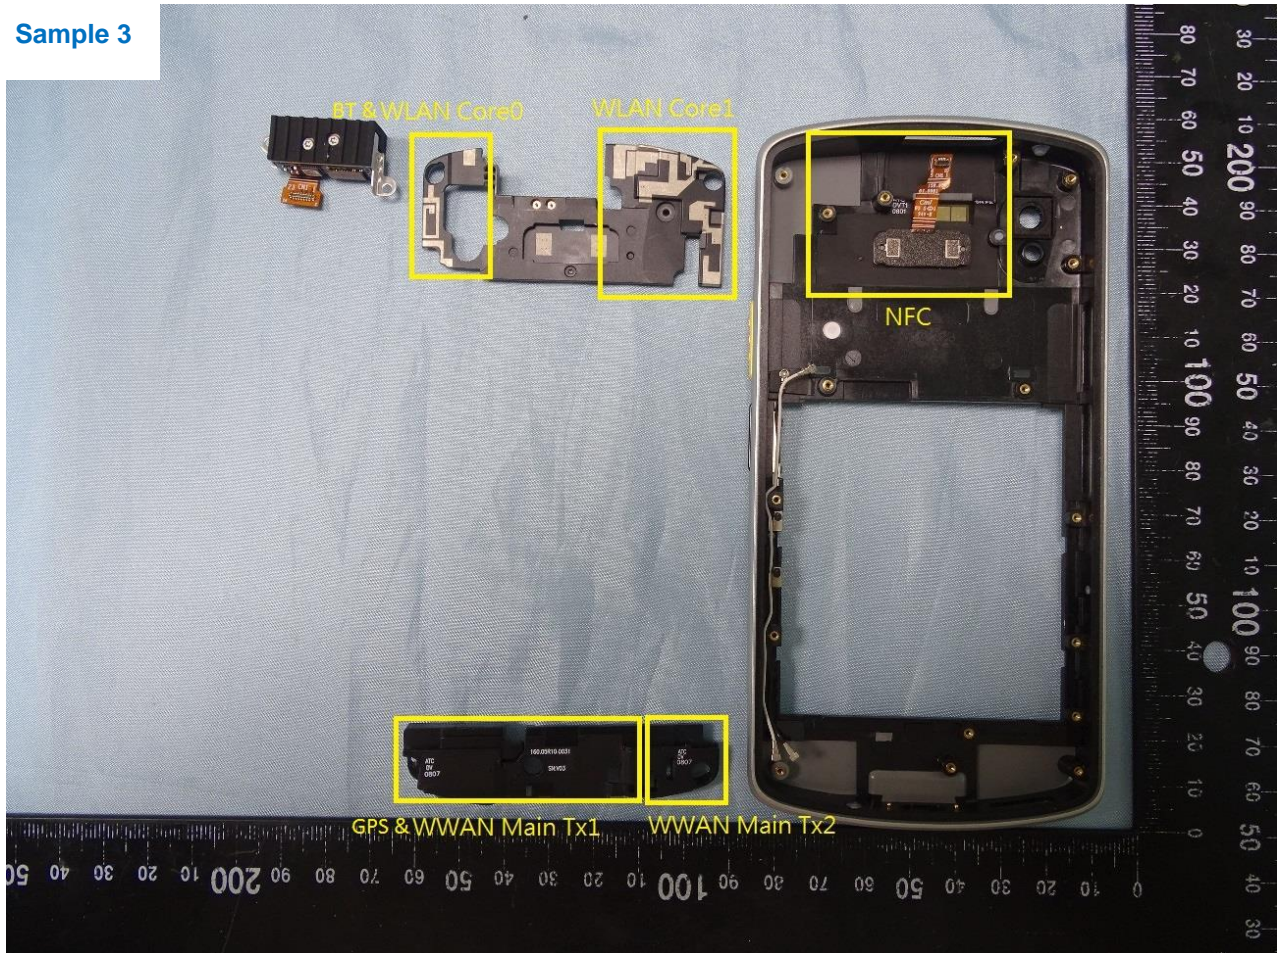

Brand Name: Zebra / Model Name: EC55BK

Brand Name: Zebra / Model Name: EC55BK

Brand Name: Zebra / Model Name: EC55BK

Brand Name: Zebra / Model Name: EC55BK

Brand Name: Zebra / Model Name: EC55BK

WWAN Main Tx1 and GPS Antenna

Brand Name: Zebra / Model Name: EC55BK

WWAN Main Tx2 Antenna

Brand Name: Zebra / Model Name: EC55BK

WLAN and Bluetooth Core 0 Antenna

Brand Name: Zebra / Model Name: EC55BK

WLAN Core 1 Antenna

Brand Name: Zebra / Model Name: EC55BK

NFC Antenna

Brand Name: Zebra / Model Name: EC55BK

Sample 3

Brand Name: Zebra / Model Name: EC55BK

Brand Name: Zebra / Model Name: EC55BK

Brand Name: Zebra / Model Name: EC55BK

Brand Name: Zebra / Model Name: EC55BK