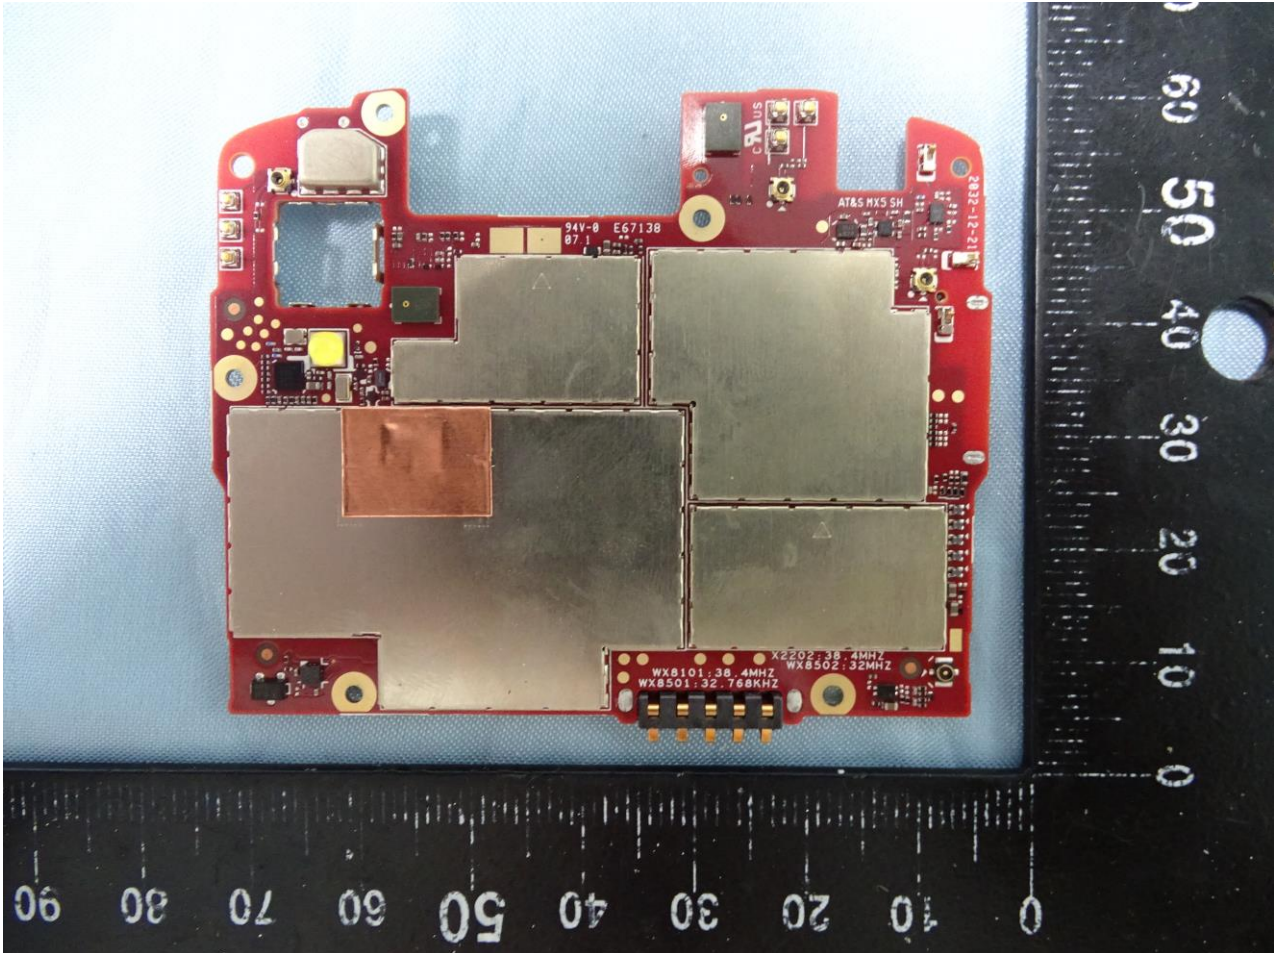

Brand Name: Zebra / Model Name: EC55BK

Brand Name: Zebra / Model Name: EC55BK

Brand Name: Zebra / Model Name: EC55BK

Brand Name: Zebra / Model Name: EC55BK

Brand Name: Zebra / Model Name: EC55BK

Brand Name: Zebra / Model Name: EC55BK

Brand Name: Zebra / Model Name: EC55BK

Brand Name: Zebra / Model Name: EC55BK

Brand Name: Zebra / Model Name: EC55BK

Brand Name: Zebra / Model Name: EC55BK

Brand Name: Zebra / Model Name: EC55BK

WWAN Main Tx1 and GPS Antenna