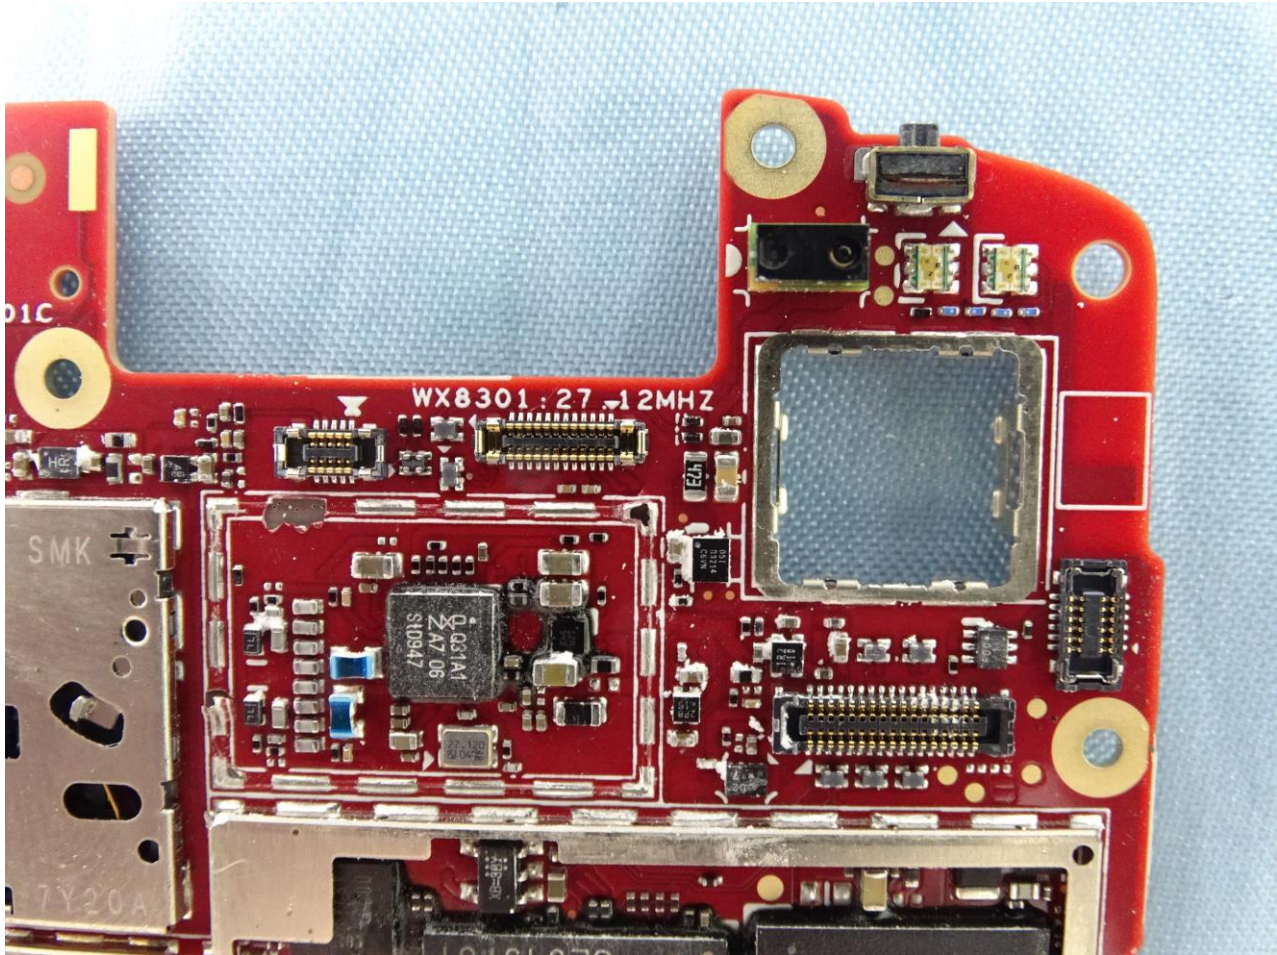

Brand Name: Zebra / Model Name: EC55BK

Brand Name: Zebra / Model Name: EC55BK

Brand Name: Zebra / Model Name: EC55BK

Brand Name: Zebra / Model Name: EC55BK

Brand Name: Zebra / Model Name: EC55BK

Brand Name: Zebra / Model Name: EC55BK

Brand Name: Zebra / Model Name: EC55BK

Brand Name: Zebra / Model Name: EC55BK

Brand Name: Zebra / Model Name: EC55BK

Brand Name: Zebra / Model Name: EC55BK

Brand Name: Zebra / Model Name: EC55BK

WWAN Main Tx1 and GPS Antenna