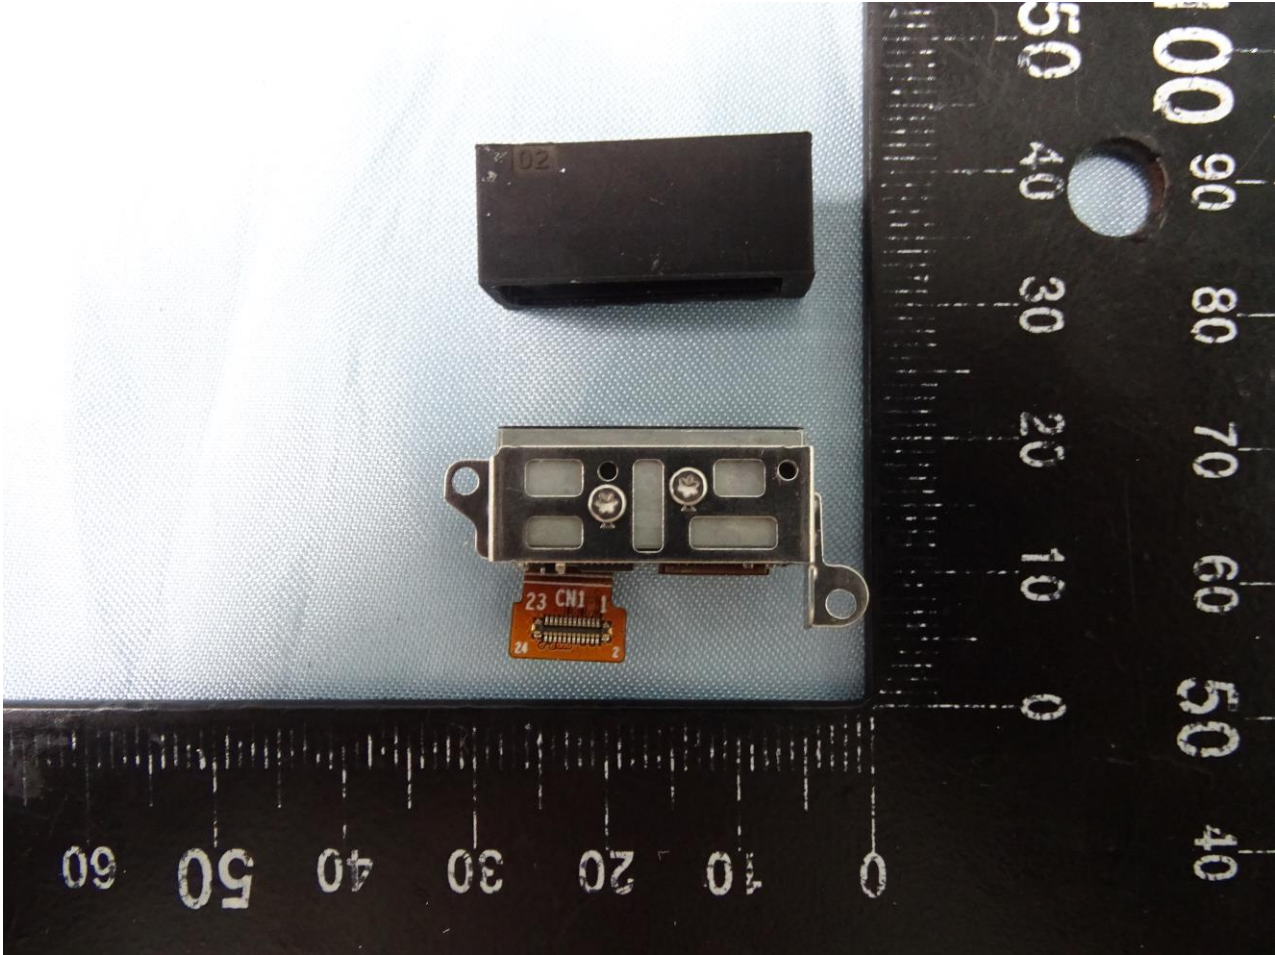

Brand Name: Zebra / Model Name: EC55BK

Brand Name: Zebra / Model Name: EC55BK

Brand Name: Zebra / Model Name: EC55BK

Brand Name: Zebra / Model Name: EC55BK

Brand Name: Zebra / Model Name: EC55BK

Brand Name: Zebra / Model Name: EC55BK

Brand Name: Zebra / Model Name: EC55BK

Brand Name: Zebra / Model Name: EC55BK

Brand Name: Zebra / Model Name: EC55BK

Brand Name: Zebra / Model Name: EC55BK

Brand Name: Zebra / Model Name: EC55BK

WWAN Main Tx1 and GPS Antenna