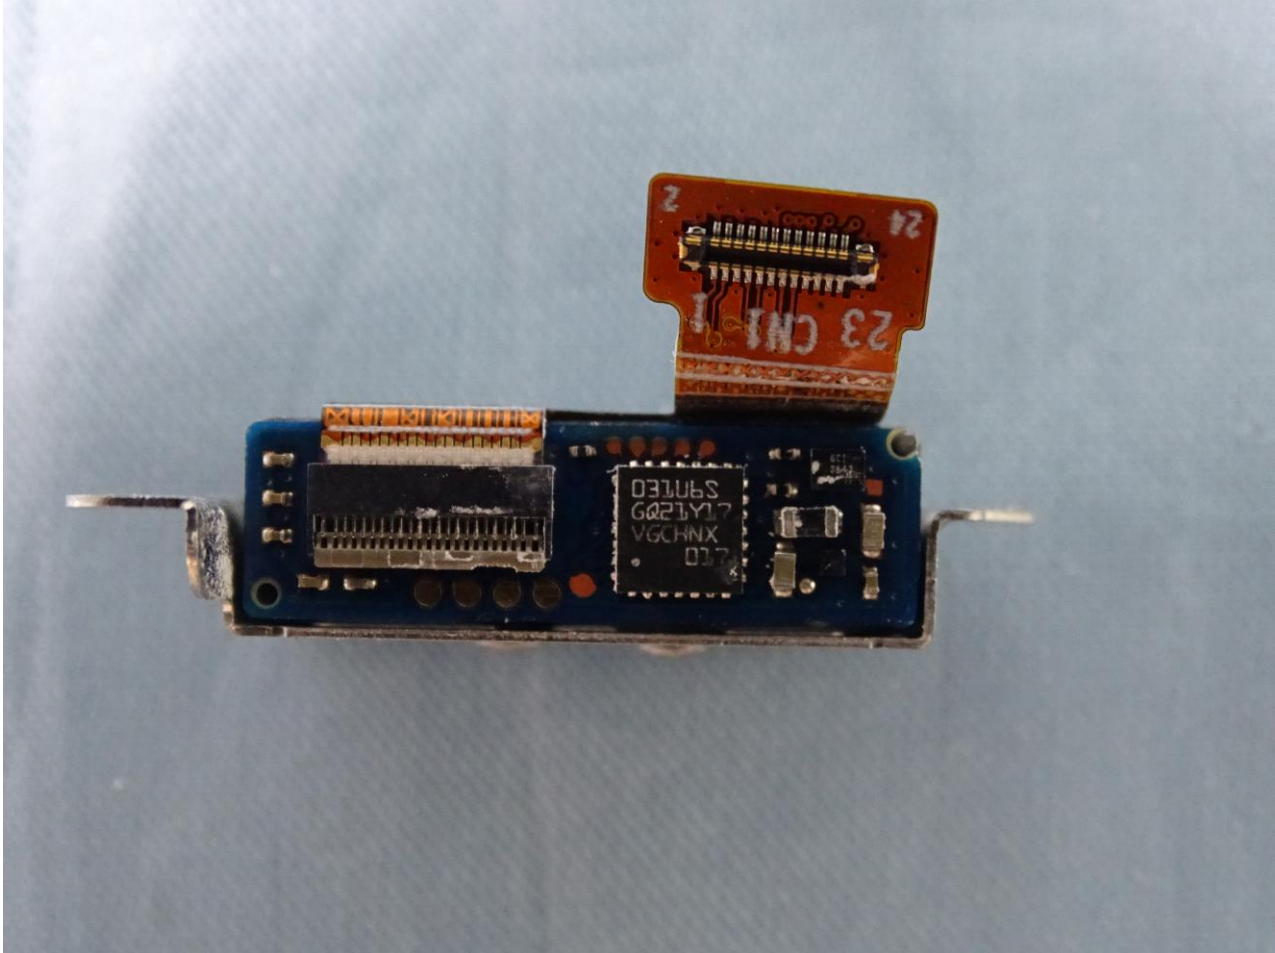

Brand Name: Zebra / Model Name: EC55BK

Brand Name: Zebra / Model Name: EC55BK

Brand Name: Zebra / Model Name: EC55BK

Brand Name: Zebra / Model Name: EC55BK

Brand Name: Zebra / Model Name: EC55BK

Brand Name: Zebra / Model Name: EC55BK

Brand Name: Zebra / Model Name: EC55BK

Brand Name: Zebra / Model Name: EC55BK

Brand Name: Zebra / Model Name: EC55BK

Brand Name: Zebra / Model Name: EC55BK

Brand Name: Zebra / Model Name: EC55BK

WWAN Main Tx1 and GPS Antenna

Brand Name: Zebra / Model Name: EC55BK

WWAN Main Tx2 Antenna

Brand Name: Zebra / Model Name: EC55BK

WLAN and Bluetooth Core 0 Antenna

Brand Name: Zebra / Model Name: EC55BK

WLAN Core 1 Antenna

Brand Name: Zebra / Model Name: EC55BK