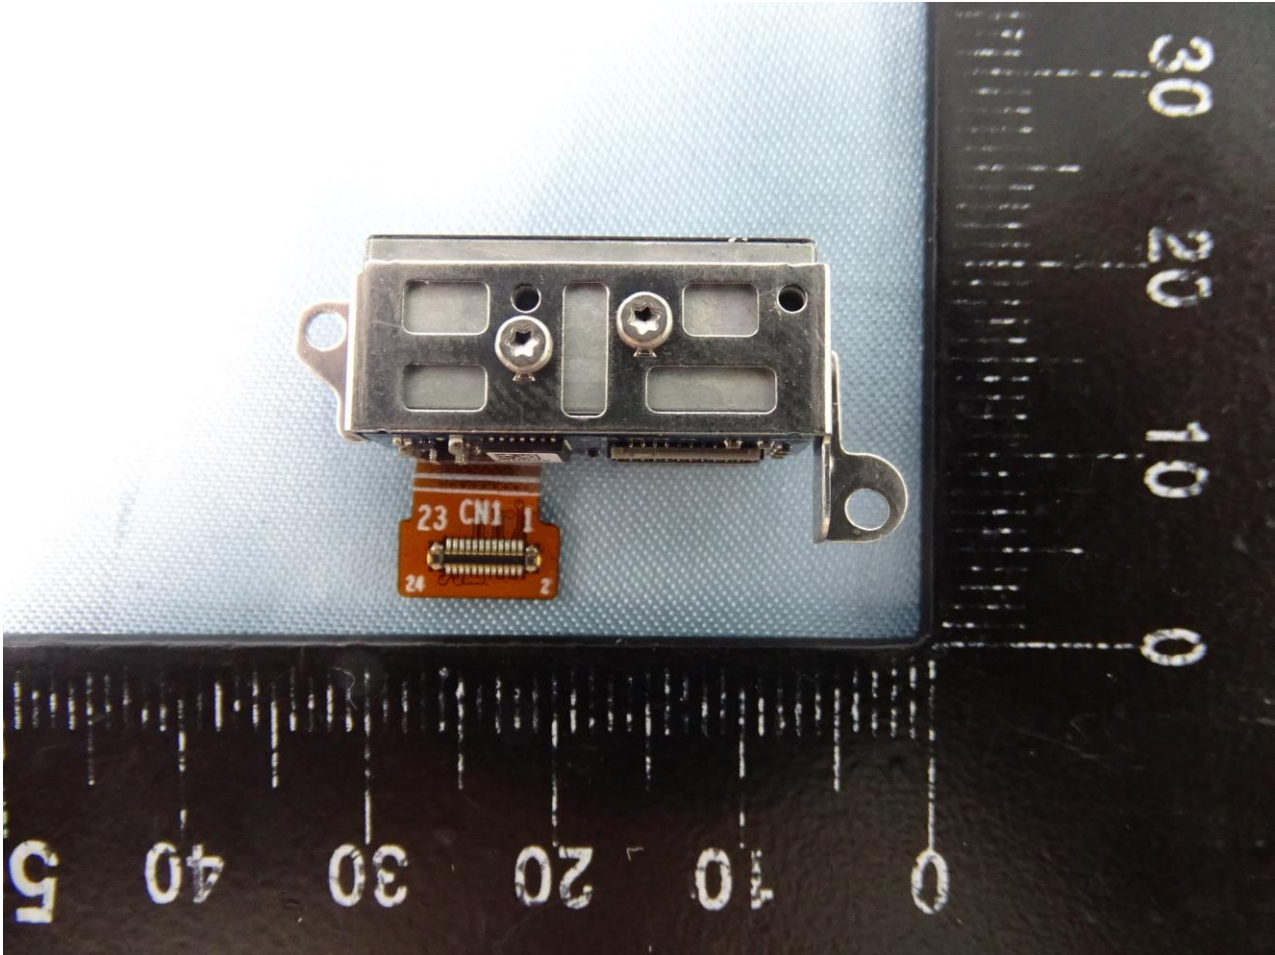

Brand Name: Zebra / Model Name: EC55BK

Brand Name: Zebra / Model Name: EC55BK

Brand Name: Zebra / Model Name: EC55BK

Brand Name: Zebra / Model Name: EC55BK

Brand Name: Zebra / Model Name: EC55BK

Brand Name: Zebra / Model Name: EC55BK

Brand Name: Zebra / Model Name: EC55BK

Brand Name: Zebra / Model Name: EC55BK

Brand Name: Zebra / Model Name: EC55BK

Brand Name: Zebra / Model Name: EC55BK

Brand Name: Zebra / Model Name: EC55BK

WWAN Main Tx1 and GPS Antenna