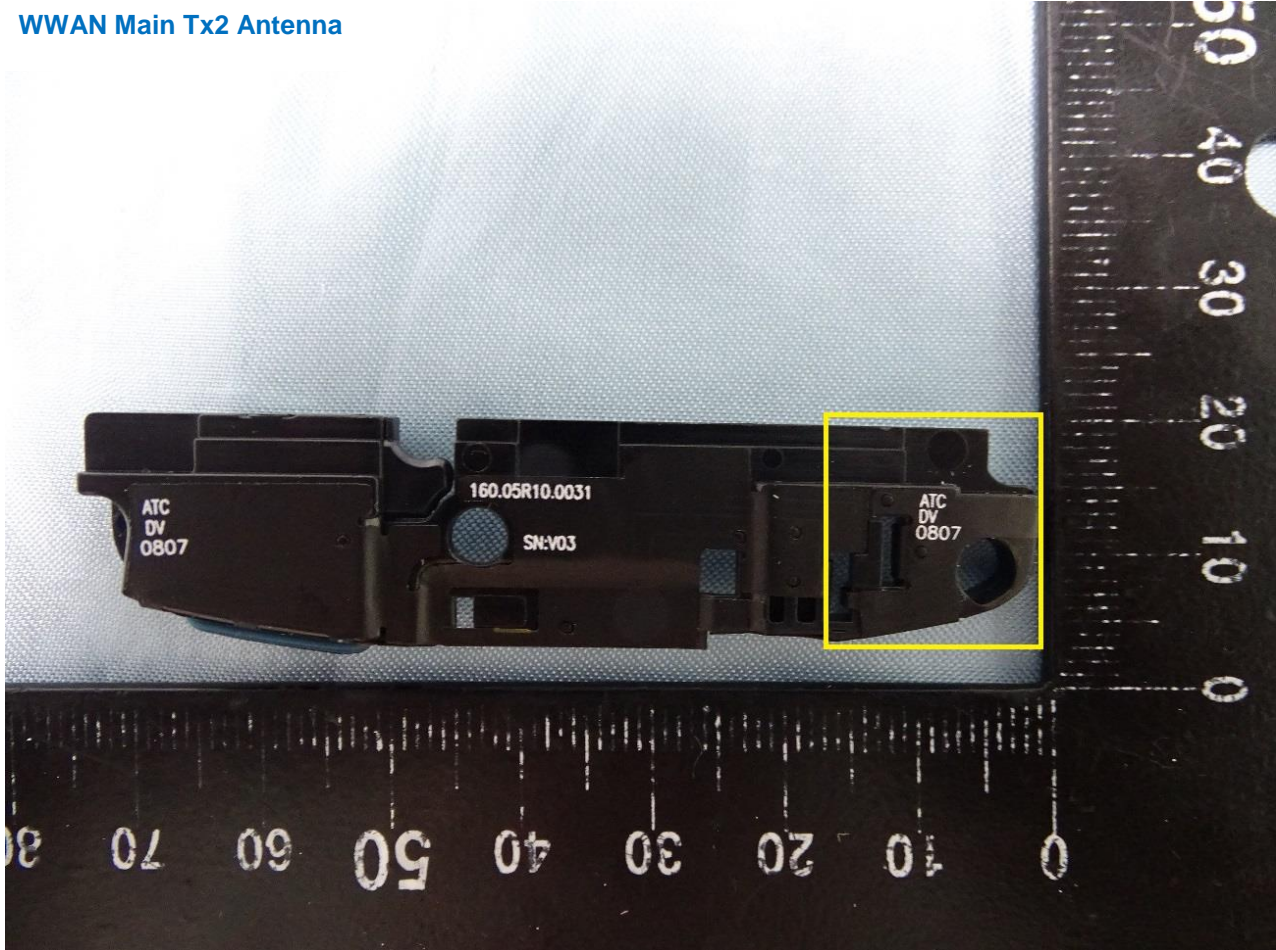

Brand Name: Zebra / Model Name: EC55BK

WWAN Main Tx2 Antenna