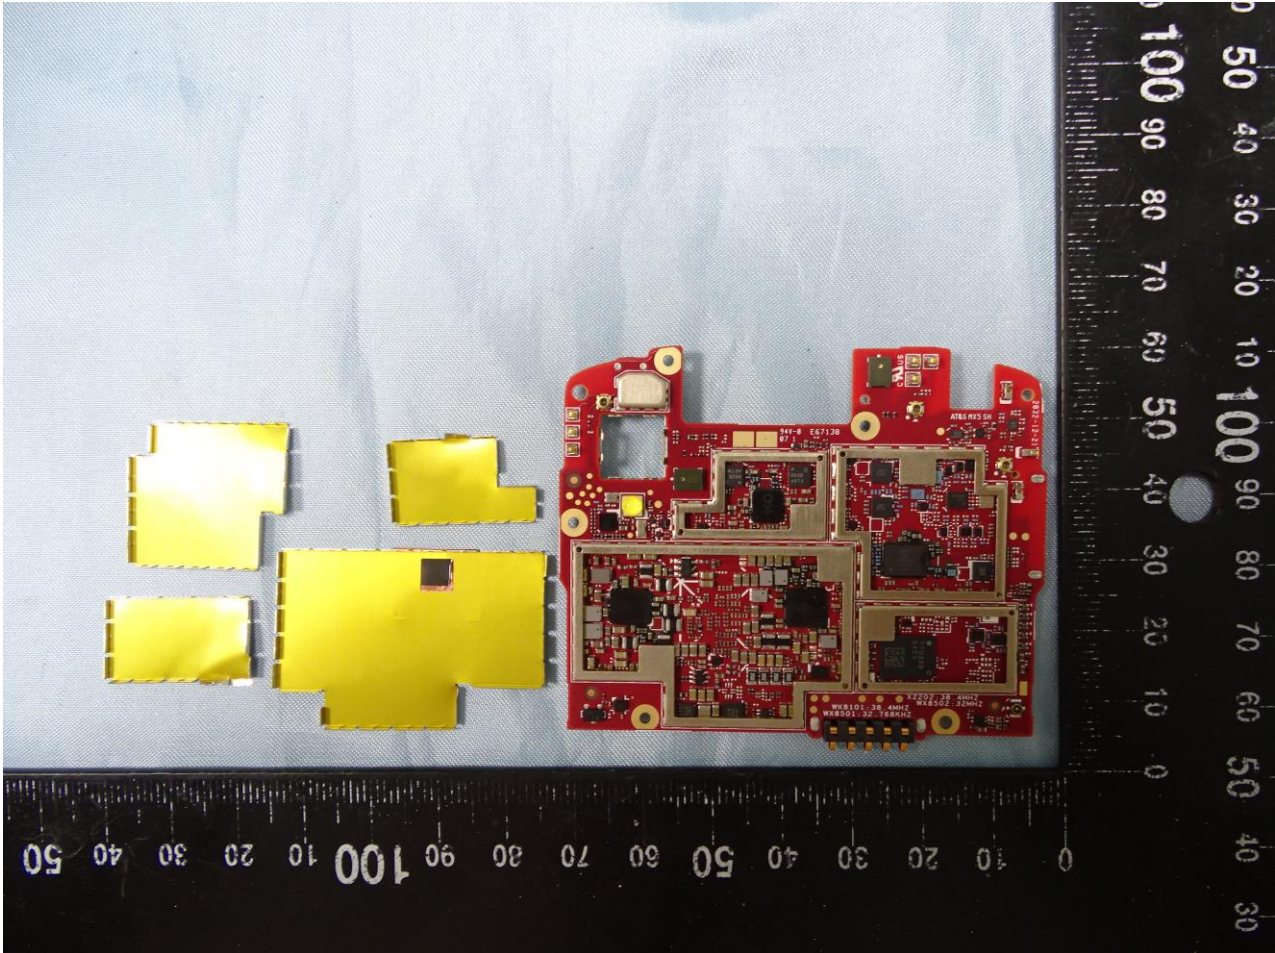

Brand Name: Zebra / Model Name: EC55BK

Brand Name: Zebra / Model Name: EC55BK

Brand Name: Zebra / Model Name: EC55BK

Brand Name: Zebra / Model Name: EC55BK

Brand Name: Zebra / Model Name: EC55BK

Brand Name: Zebra / Model Name: EC55BK

Brand Name: Zebra / Model Name: EC55BK

Brand Name: Zebra / Model Name: EC55BK

Brand Name: Zebra / Model Name: EC55BK

Brand Name: Zebra / Model Name: EC55BK

Brand Name: Zebra / Model Name: EC55BK

WWAN Main Tx1 and GPS Antenna