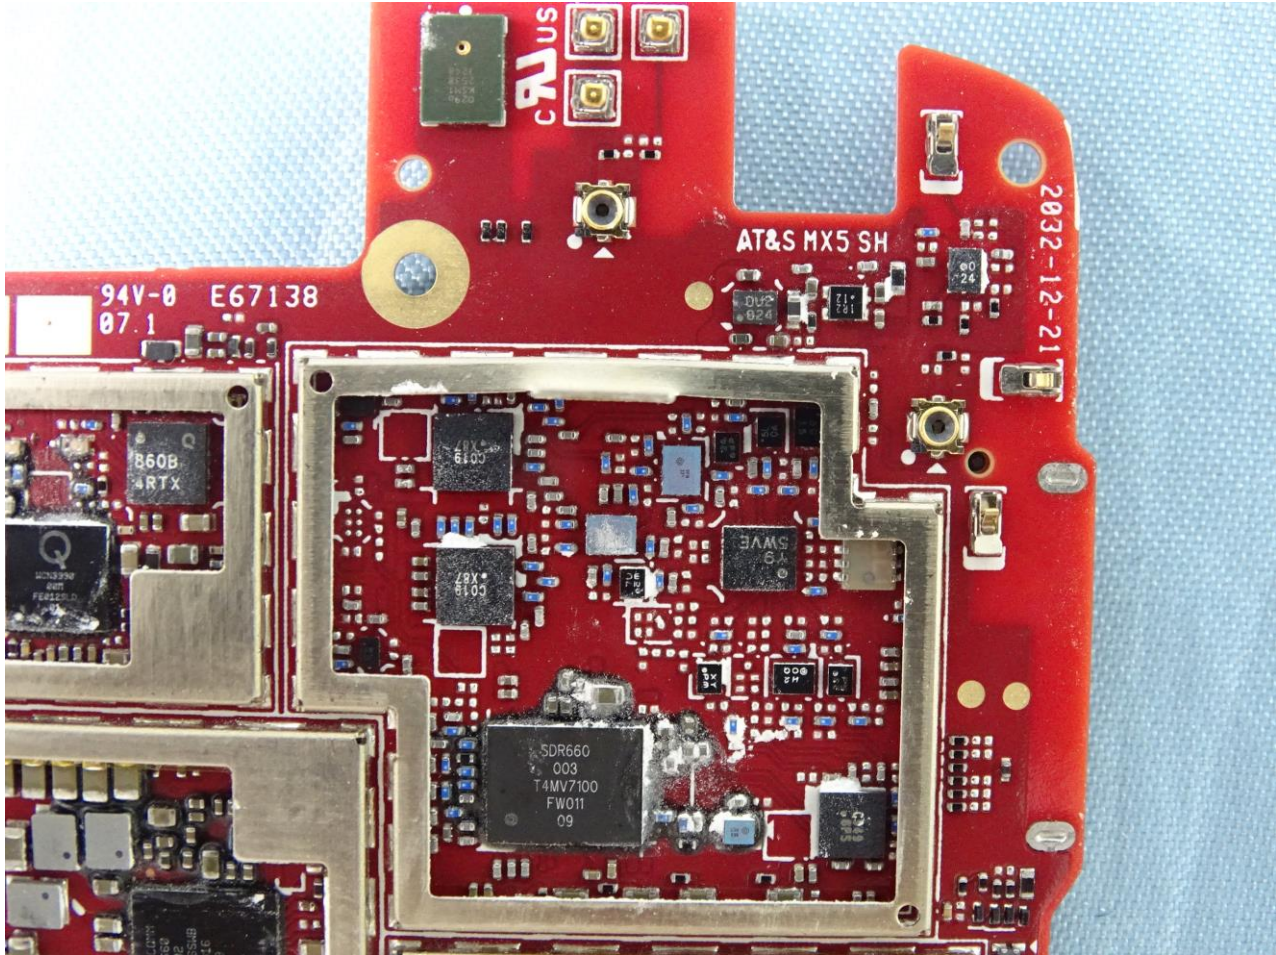

Brand Name: Zebra / Model Name: EC55BK

Brand Name: Zebra / Model Name: EC55BK

Brand Name: Zebra / Model Name: EC55BK

Brand Name: Zebra / Model Name: EC55BK

Brand Name: Zebra / Model Name: EC55BK

Brand Name: Zebra / Model Name: EC55BK

Brand Name: Zebra / Model Name: EC55BK

Brand Name: Zebra / Model Name: EC55BK

Brand Name: Zebra / Model Name: EC55BK

Brand Name: Zebra / Model Name: EC55BK

Brand Name: Zebra / Model Name: EC55BK

WWAN Main Tx1 and GPS Antenna

Brand Name: Zebra / Model Name: EC55BK

WWAN Main Tx2 Antenna

Brand Name: Zebra / Model Name: EC55BK

WLAN and Bluetooth Core 0 Antenna

Brand Name: Zebra / Model Name: EC55BK

WLAN Core 1 Antenna

Brand Name: Zebra / Model Name: EC55BK