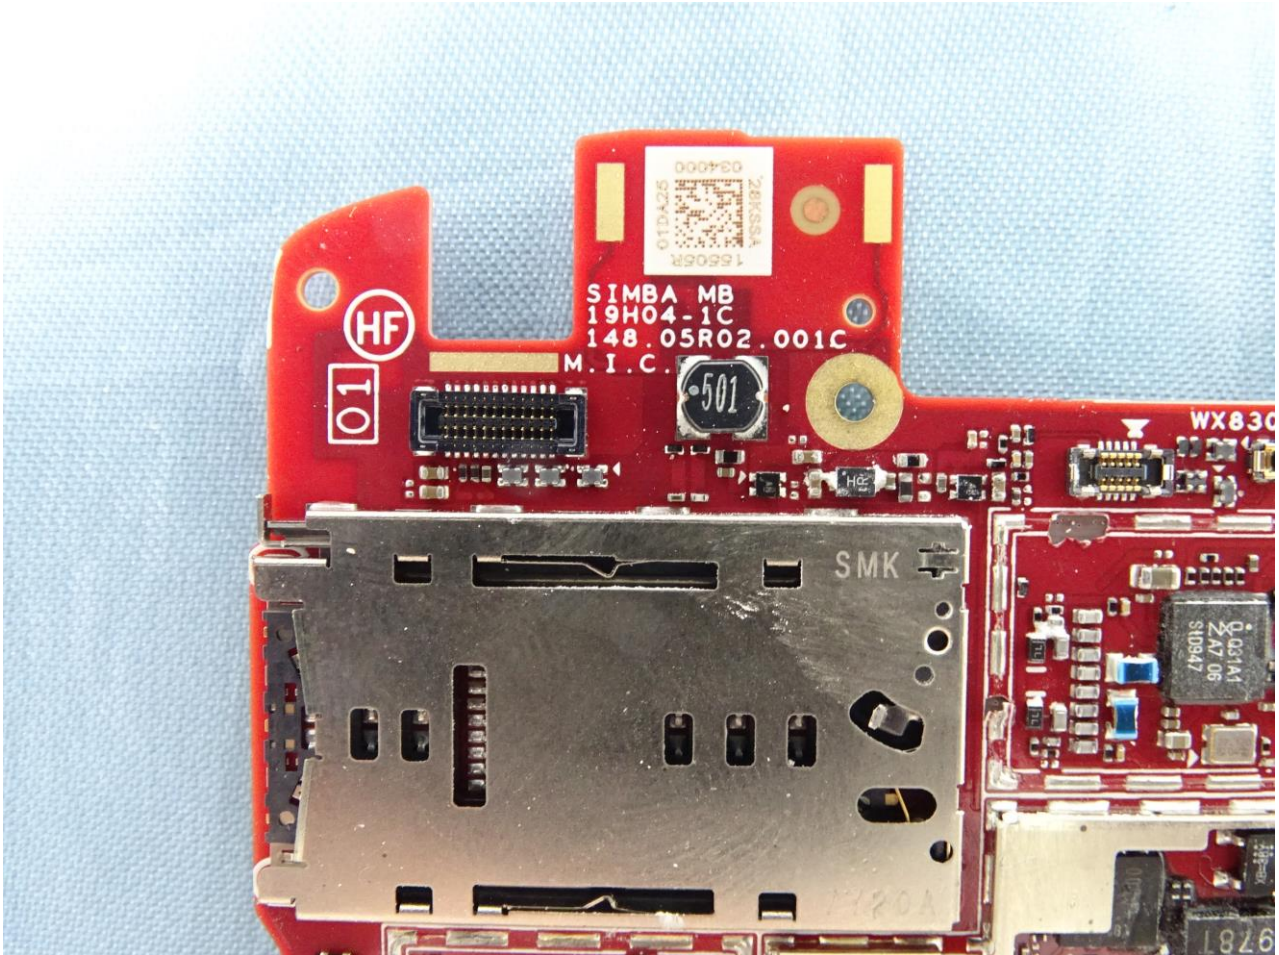

Brand Name: Zebra / Model Name: EC55BK

Brand Name: Zebra / Model Name: EC55BK

Brand Name: Zebra / Model Name: EC55BK

Brand Name: Zebra / Model Name: EC55BK

Brand Name: Zebra / Model Name: EC55BK

Brand Name: Zebra / Model Name: EC55BK

Brand Name: Zebra / Model Name: EC55BK

Brand Name: Zebra / Model Name: EC55BK

Brand Name: Zebra / Model Name: EC55BK

Brand Name: Zebra / Model Name: EC55BK

Brand Name: Zebra / Model Name: EC55BK

WWAN Main Tx1 and GPS Antenna