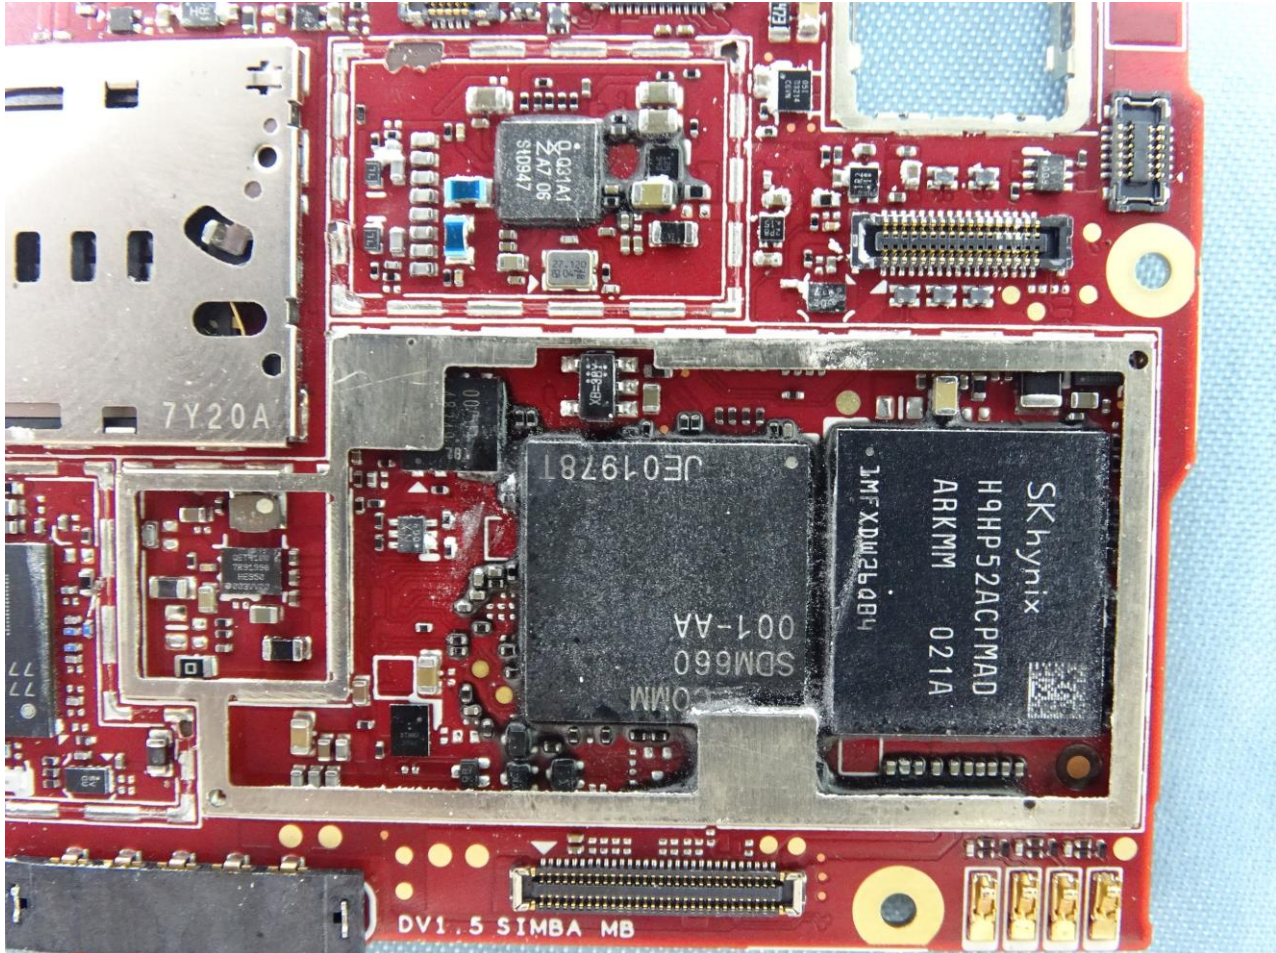

Brand Name: Zebra / Model Name: EC55BK

Brand Name: Zebra / Model Name: EC55BK

Brand Name: Zebra / Model Name: EC55BK

Brand Name: Zebra / Model Name: EC55BK

Brand Name: Zebra / Model Name: EC55BK

Brand Name: Zebra / Model Name: EC55BK

Brand Name: Zebra / Model Name: EC55BK

Brand Name: Zebra / Model Name: EC55BK

Brand Name: Zebra / Model Name: EC55BK

Brand Name: Zebra / Model Name: EC55BK

Brand Name: Zebra / Model Name: EC55BK

WWAN Main Tx1 and GPS Antenna