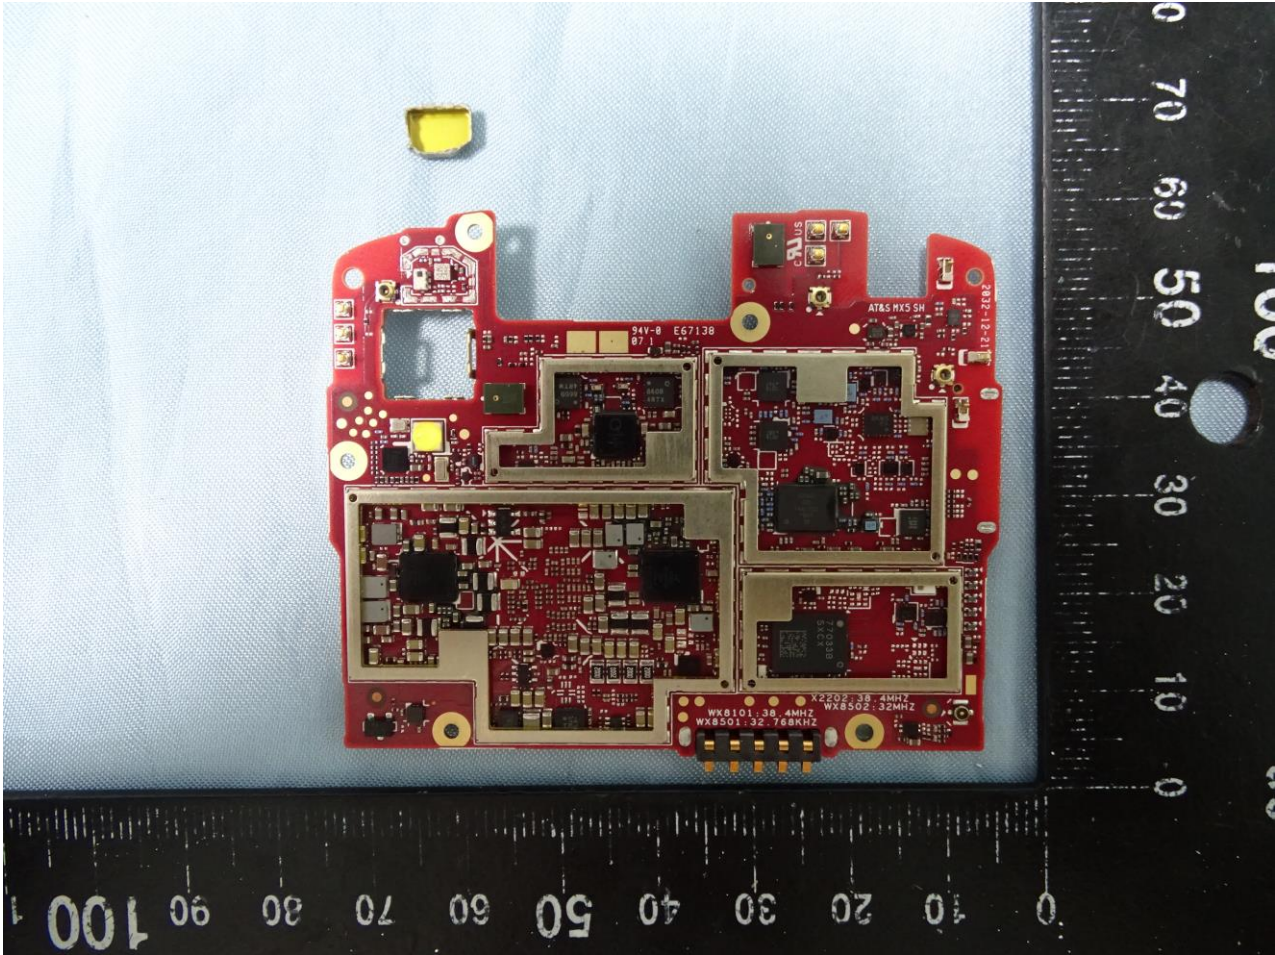

Brand Name: Zebra / Model Name: EC55BK

Brand Name: Zebra / Model Name: EC55BK

Brand Name: Zebra / Model Name: EC55BK

Brand Name: Zebra / Model Name: EC55BK

Brand Name: Zebra / Model Name: EC55BK

Brand Name: Zebra / Model Name: EC55BK

Brand Name: Zebra / Model Name: EC55BK

Brand Name: Zebra / Model Name: EC55BK

Brand Name: Zebra / Model Name: EC55BK

Brand Name: Zebra / Model Name: EC55BK

Brand Name: Zebra / Model Name: EC55BK

WWAN Main Tx1 and GPS Antenna