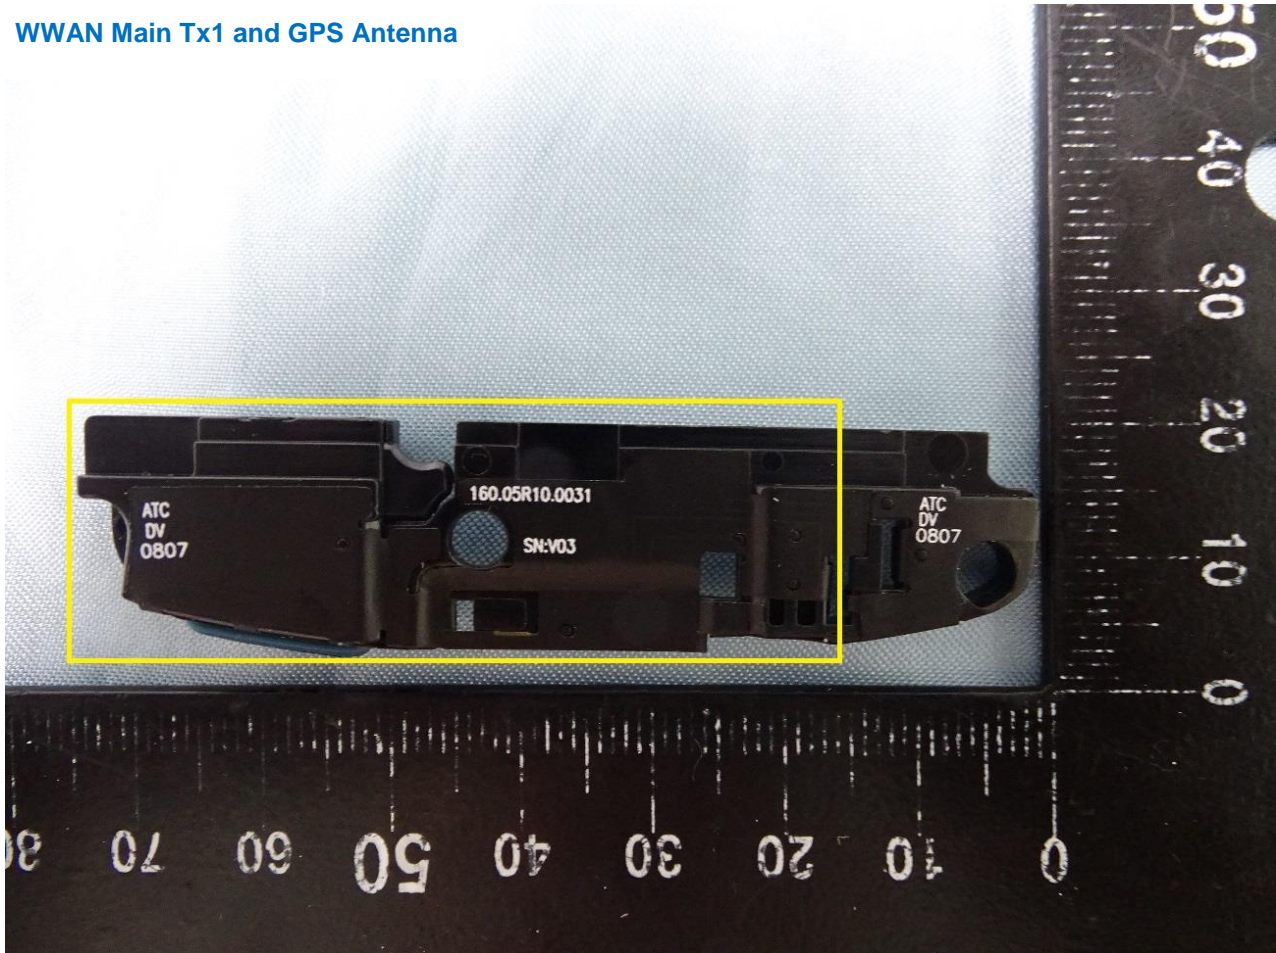

Brand Name: Zebra / Model Name: EC55BK

Brand Name: Zebra / Model Name: EC55BK

Brand Name: Zebra / Model Name: EC55BK

Brand Name: Zebra / Model Name: EC55BK

Brand Name: Zebra / Model Name: EC55BK

WWAN Main Tx1 and GPS Antenna