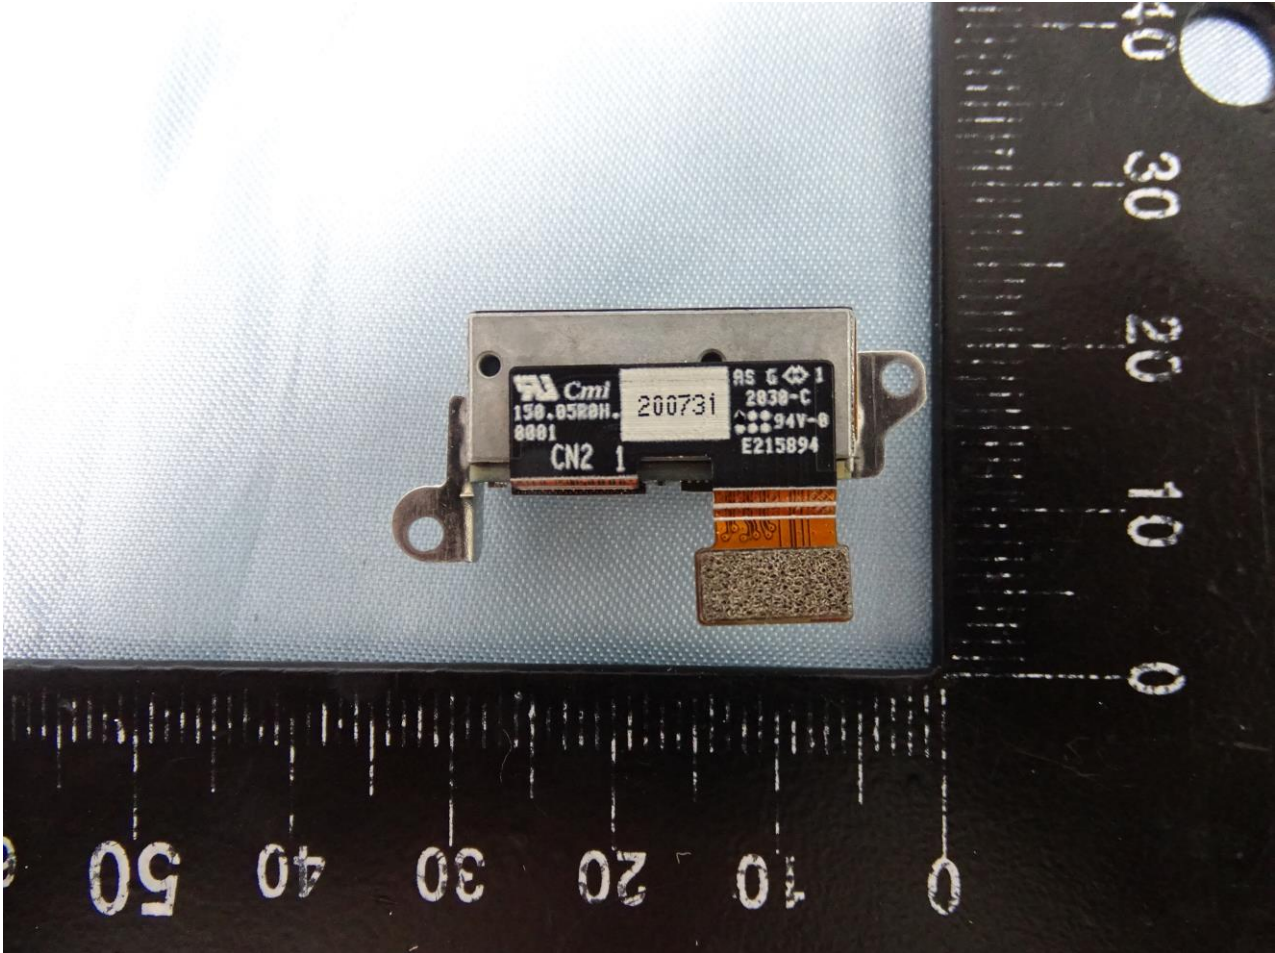

Brand Name: Zebra / Model Name: EC55BK

Brand Name: Zebra / Model Name: EC55BK

Brand Name: Zebra / Model Name: EC55BK

Brand Name: Zebra / Model Name: EC55BK

Brand Name: Zebra / Model Name: EC55BK

WWAN Main Tx1 and GPS Antenna