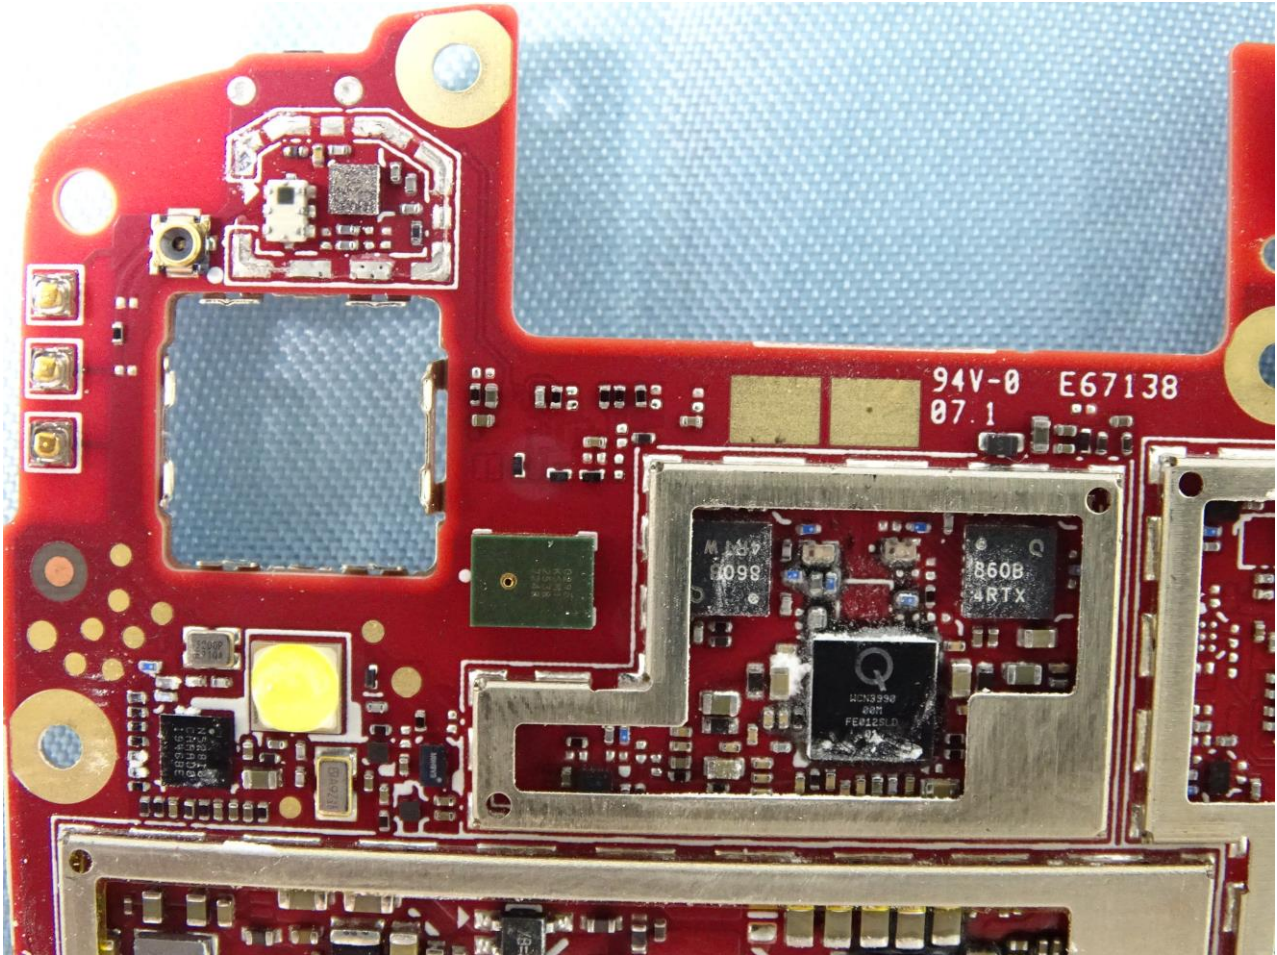

Brand Name: Zebra / Model Name: EC55BK

Brand Name: Zebra / Model Name: EC55BK

Brand Name: Zebra / Model Name: EC55BK

Brand Name: Zebra / Model Name: EC55BK

Brand Name: Zebra / Model Name: EC55BK

Brand Name: Zebra / Model Name: EC55BK

Brand Name: Zebra / Model Name: EC55BK

Brand Name: Zebra / Model Name: EC55BK

Brand Name: Zebra / Model Name: EC55BK

Brand Name: Zebra / Model Name: EC55BK

Brand Name: Zebra / Model Name: EC55BK

WWAN Main Tx1 and GPS Antenna