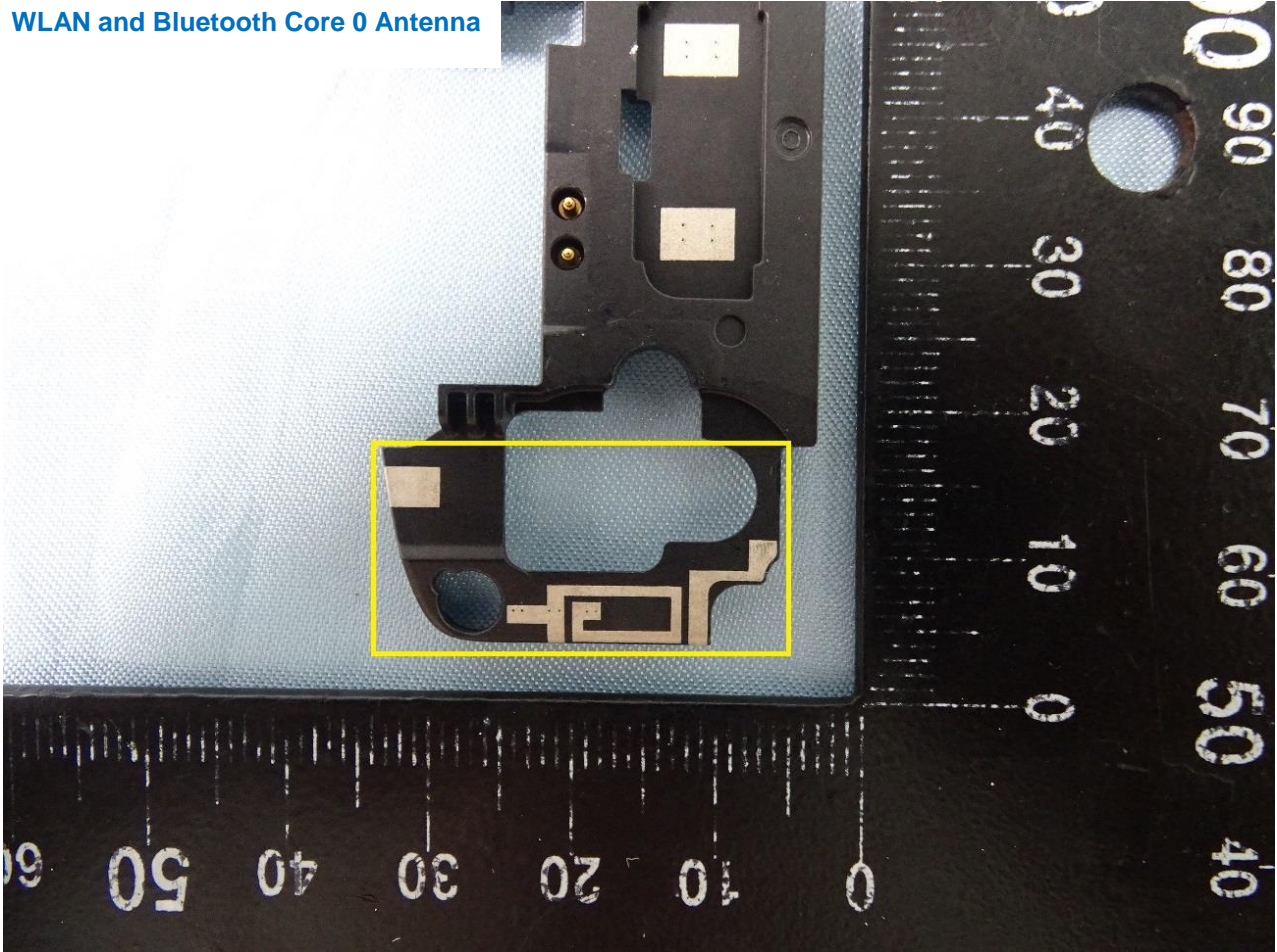

Brand Name: Zebra / Model Name: EC55BK

WWAN Main Tx2 Antenna

Brand Name: Zebra / Model Name: EC55BK

WLAN and Bluetooth Core 0 Antenna

Brand Name: Zebra / Model Name: EC55BK

WLAN Core 1 Antenna

Brand Name: Zebra / Model Name: EC55BK