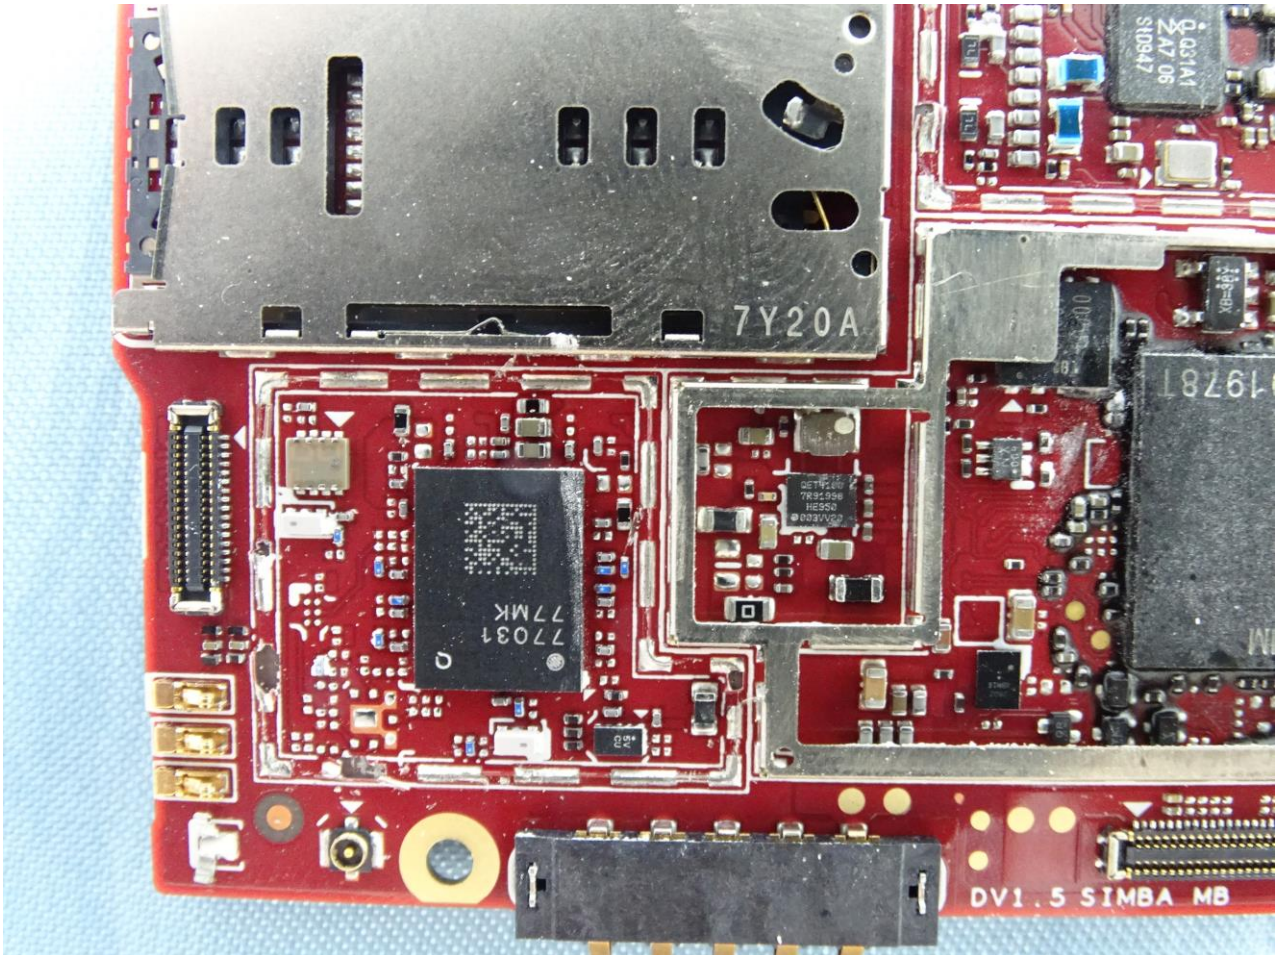

Brand Name: Zebra / Model Name: EC55BK

Brand Name: Zebra / Model Name: EC55BK

Brand Name: Zebra / Model Name: EC55BK

Brand Name: Zebra / Model Name: EC55BK

Brand Name: Zebra / Model Name: EC55BK

Brand Name: Zebra / Model Name: EC55BK

Brand Name: Zebra / Model Name: EC55BK

Brand Name: Zebra / Model Name: EC55BK

Brand Name: Zebra / Model Name: EC55BK

Brand Name: Zebra / Model Name: EC55BK

Brand Name: Zebra / Model Name: EC55BK

WWAN Main Tx1 and GPS Antenna