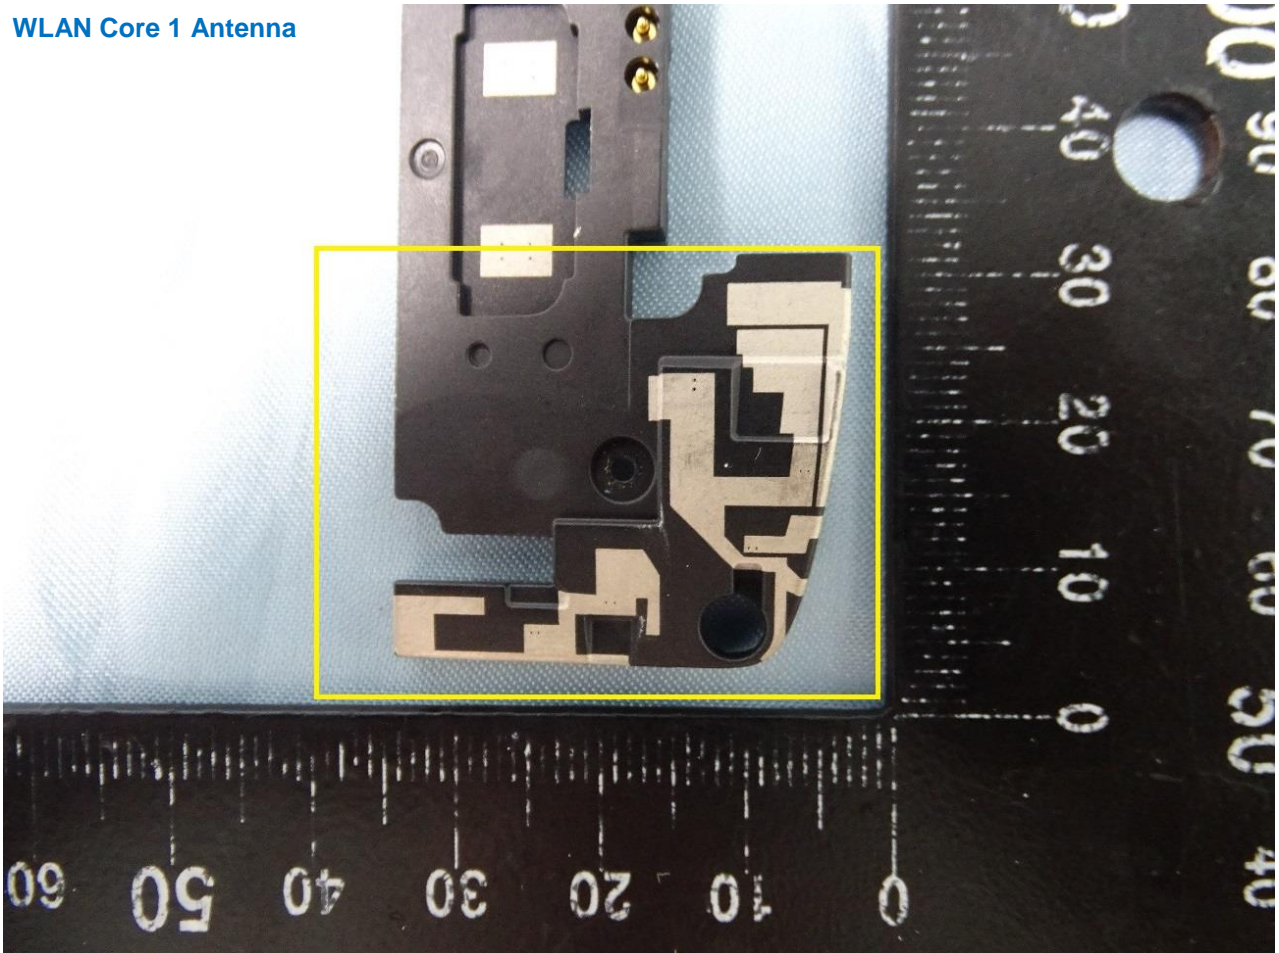

Brand Name: Zebra / Model Name: EC55BK

WWAN Main Tx2 Antenna

Brand Name: Zebra / Model Name: EC55BK

WLAN and Bluetooth Core 0 Antenna

Brand Name: Zebra / Model Name: EC55BK

WLAN Core 1 Antenna

Brand Name: Zebra / Model Name: EC55BK