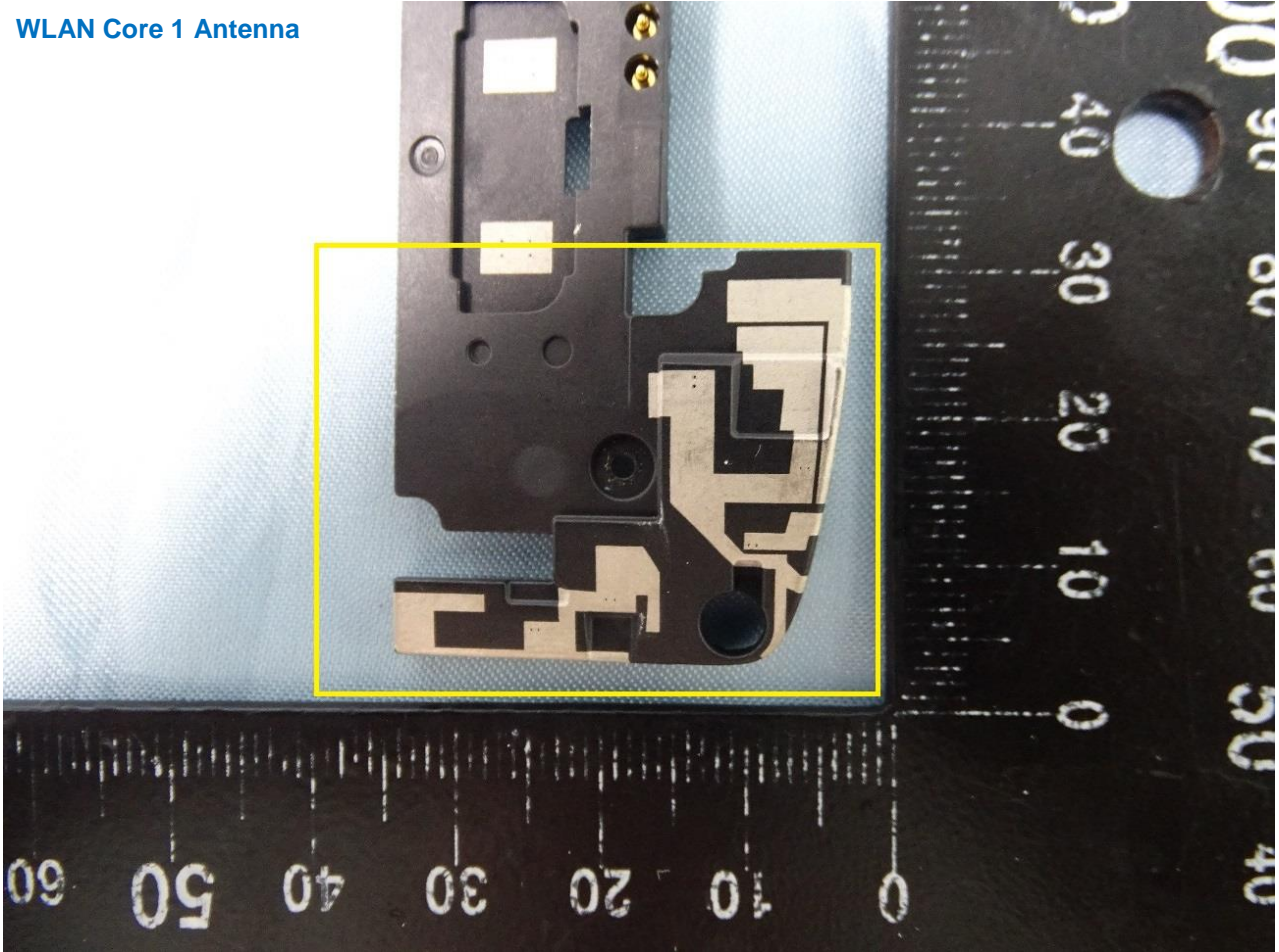

Brand Name: Zebra / Model Name: EC55BK

WWAN Main Tx2 Antenna

Brand Name: Zebra / Model Name: EC55BK

WLAN and Bluetooth Core 0 Antenna

Brand Name: Zebra / Model Name: EC55BK

WLAN Core 1 Antenna

Brand Name: Zebra / Model Name: EC55BK