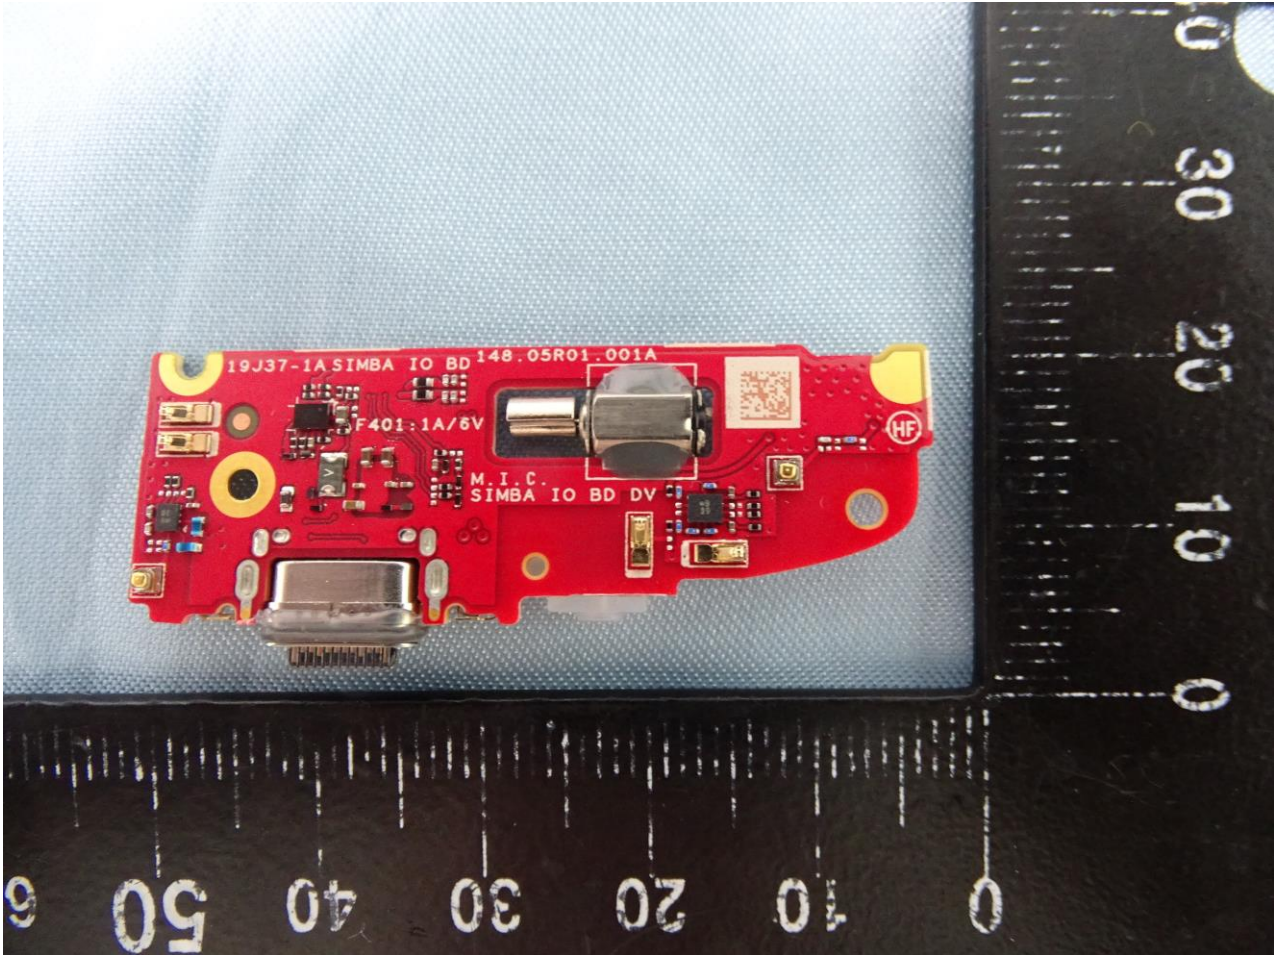

Brand Name: Zebra / Model Name: EC55BK