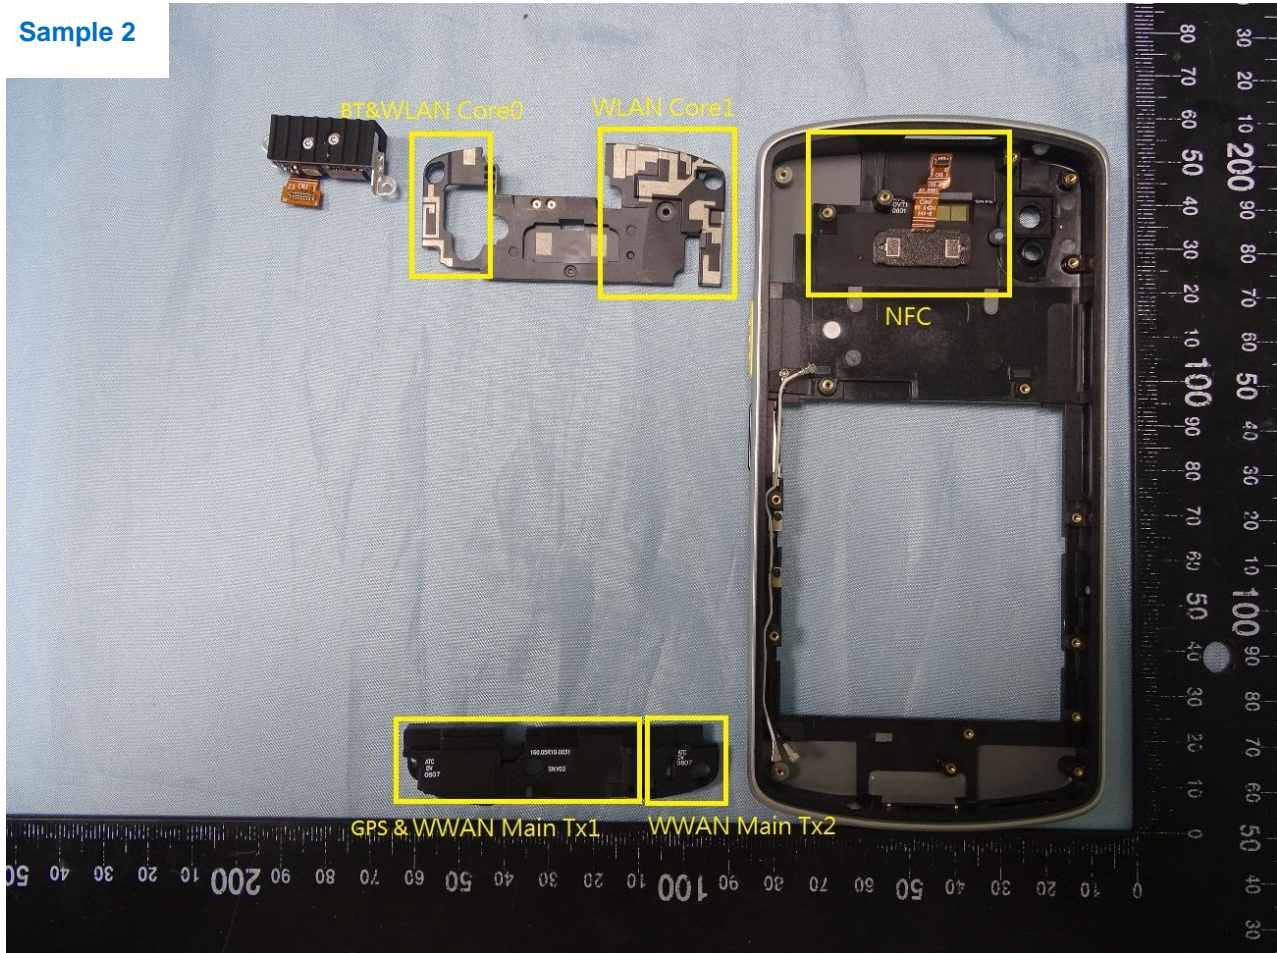

Brand Name: Zebra / Model Name: EC55BK

Brand Name: Zebra / Model Name: EC55BK

Brand Name: Zebra / Model Name: EC55BK

Brand Name: Zebra / Model Name: EC55BK

Brand Name: Zebra / Model Name: EC55BK

WWAN Main Tx1 and GPS Antenna

Brand Name: Zebra / Model Name: EC55BK

WWAN Main Tx2 Antenna

Brand Name: Zebra / Model Name: EC55BK

WLAN and Bluetooth Core 0 Antenna

Brand Name: Zebra / Model Name: EC55BK

WLAN Core 1 Antenna

Brand Name: Zebra / Model Name: EC55BK

NFC Antenna

Brand Name: Zebra / Model Name: EC55BK

Sample 2

Brand Name: Zebra / Model Name: EC55BK

Brand Name: Zebra / Model Name: EC55BK

Brand Name: Zebra / Model Name: EC55BK

Brand Name: Zebra / Model Name: EC55BK