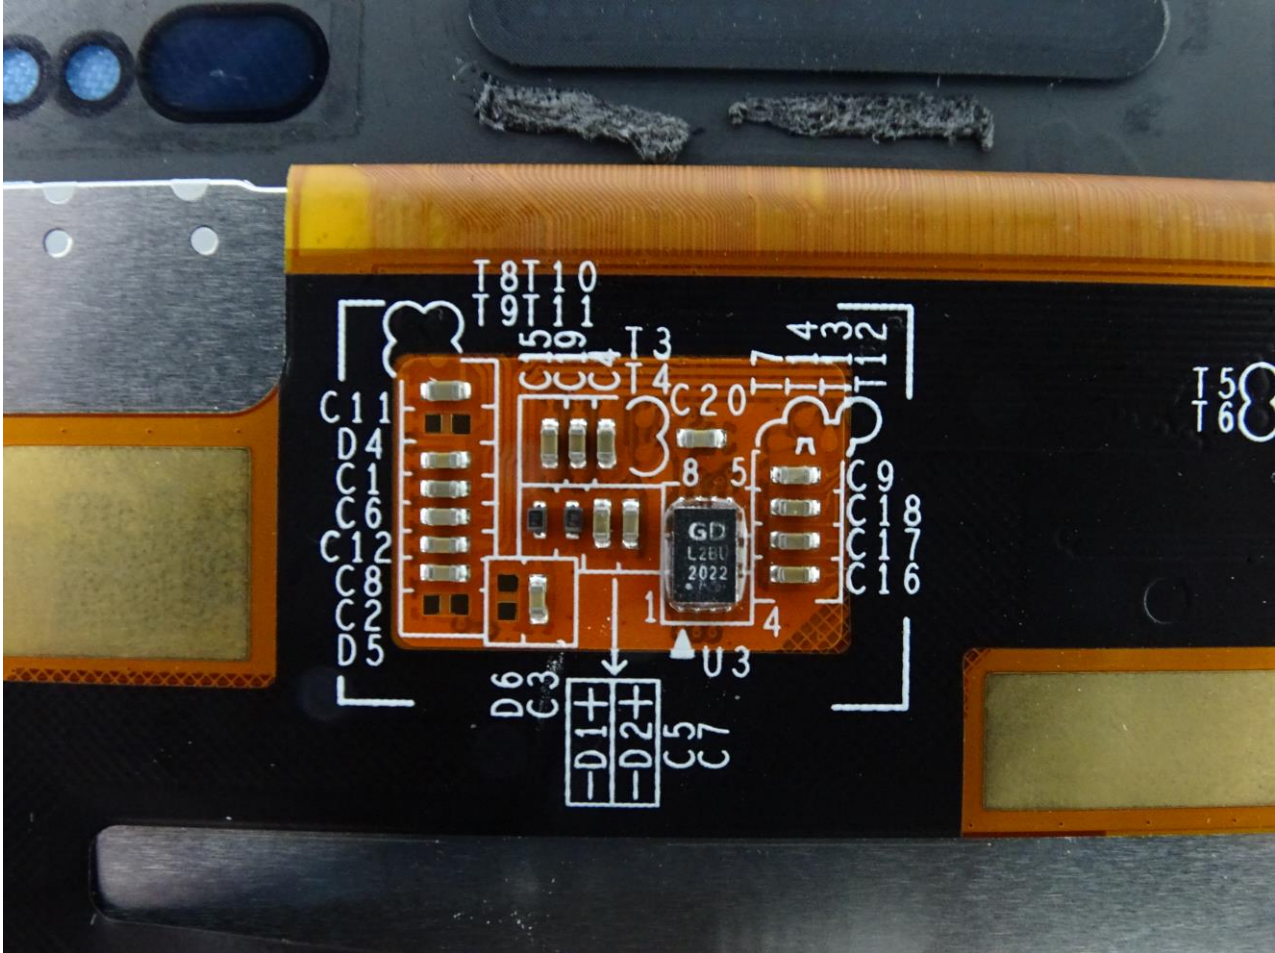

Brand Name: Zebra / Model Name: EC55BK

WWAN Main Tx2 Antenna

Brand Name: Zebra / Model Name: EC55BK

WLAN and Bluetooth Core 0 Antenna

Brand Name: Zebra / Model Name: EC55BK

WLAN Core 1 Antenna

Brand Name: Zebra / Model Name: EC55BK

NFC Antenna

Brand Name: Zebra / Model Name: EC55BK

Sample 2

Brand Name: Zebra / Model Name: EC55BK

Brand Name: Zebra / Model Name: EC55BK

Brand Name: Zebra / Model Name: EC55BK

Brand Name: Zebra / Model Name: EC55BK