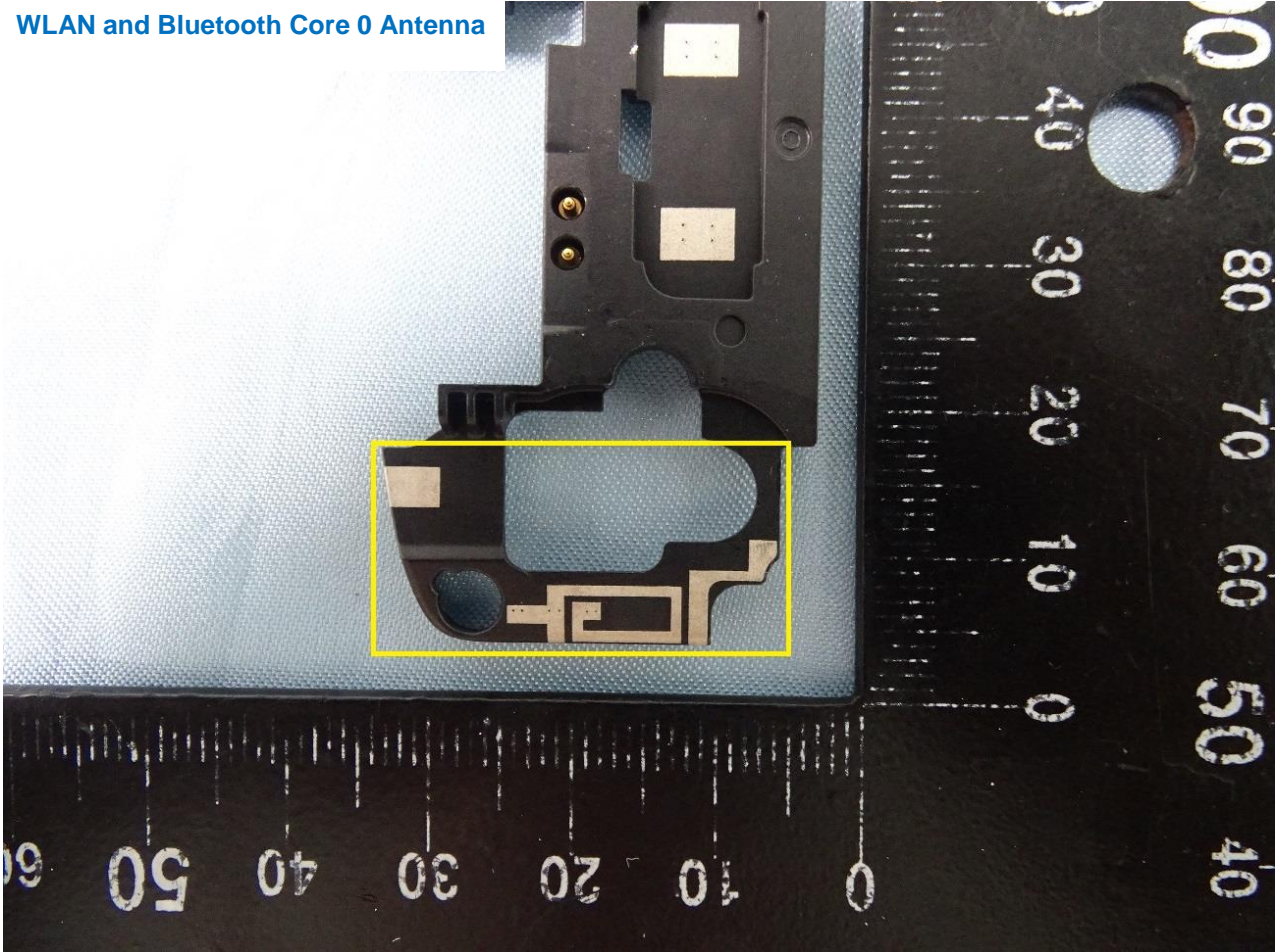

Brand Name: Zebra / Model Name: EC55BK

WLAN and Bluetooth Core 0 Antenna