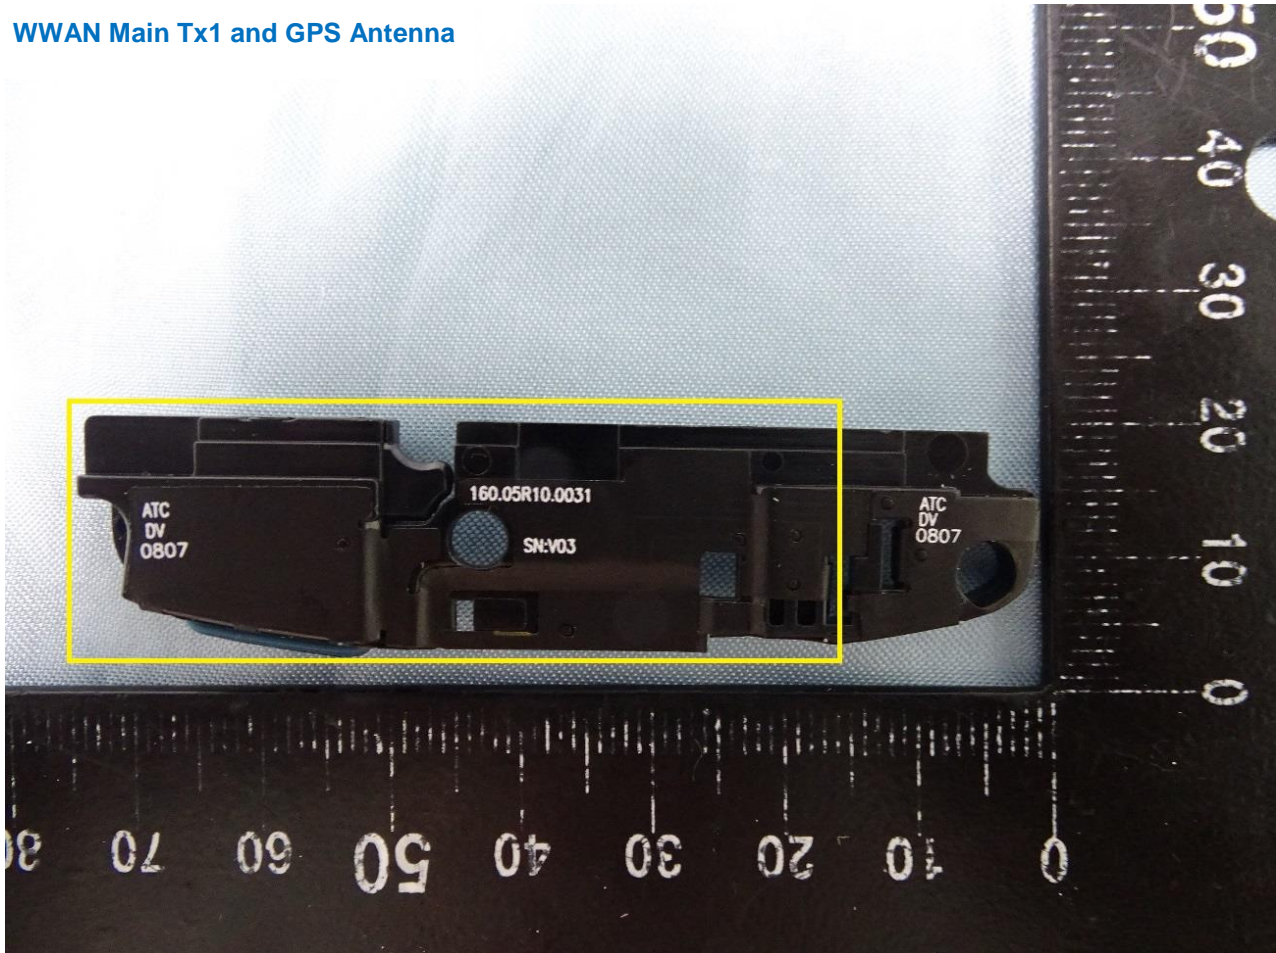

Brand Name: Zebra / Model Name: EC55BK

Brand Name: Zebra / Model Name: EC55BK

Brand Name: Zebra / Model Name: EC55BK

Brand Name: Zebra / Model Name: EC55BK

Brand Name: Zebra / Model Name: EC55BK

WWAN Main Tx1 and GPS Antenna

Brand Name: Zebra / Model Name: EC55BK

WWAN Main Tx2 Antenna

Brand Name: Zebra / Model Name: EC55BK

WLAN and Bluetooth Core 0 Antenna

Brand Name: Zebra / Model Name: EC55BK

WLAN Core 1 Antenna

Brand Name: Zebra / Model Name: EC55BK