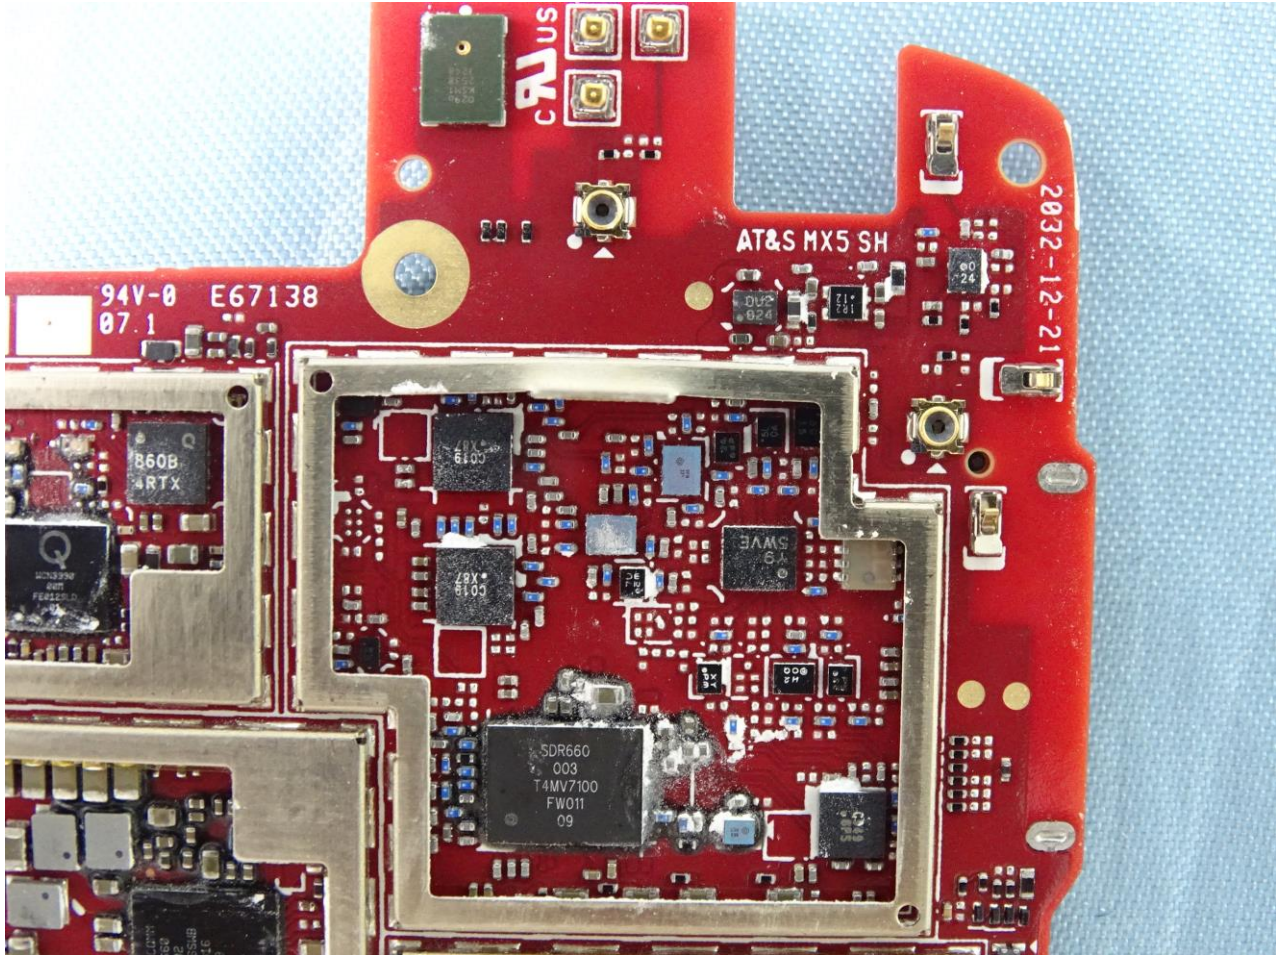

Brand Name: Zebra / Model Name: EC55BK

Brand Name: Zebra / Model Name: EC55BK

Brand Name: Zebra / Model Name: EC55BK

Brand Name: Zebra / Model Name: EC55BK

Brand Name: Zebra / Model Name: EC55BK

WWAN Main Tx1 and GPS Antenna

Brand Name: Zebra / Model Name: EC55BK

WWAN Main Tx2 Antenna

Brand Name: Zebra / Model Name: EC55BK

WLAN and Bluetooth Core 0 Antenna

Brand Name: Zebra / Model Name: EC55BK

WLAN Core 1 Antenna

Brand Name: Zebra / Model Name: EC55BK

NFC Antenna

Brand Name: Zebra / Model Name: EC55BK

Sample 2

Brand Name: Zebra / Model Name: EC55BK

Brand Name: Zebra / Model Name: EC55BK

Brand Name: Zebra / Model Name: EC55BK

Brand Name: Zebra / Model Name: EC55BK