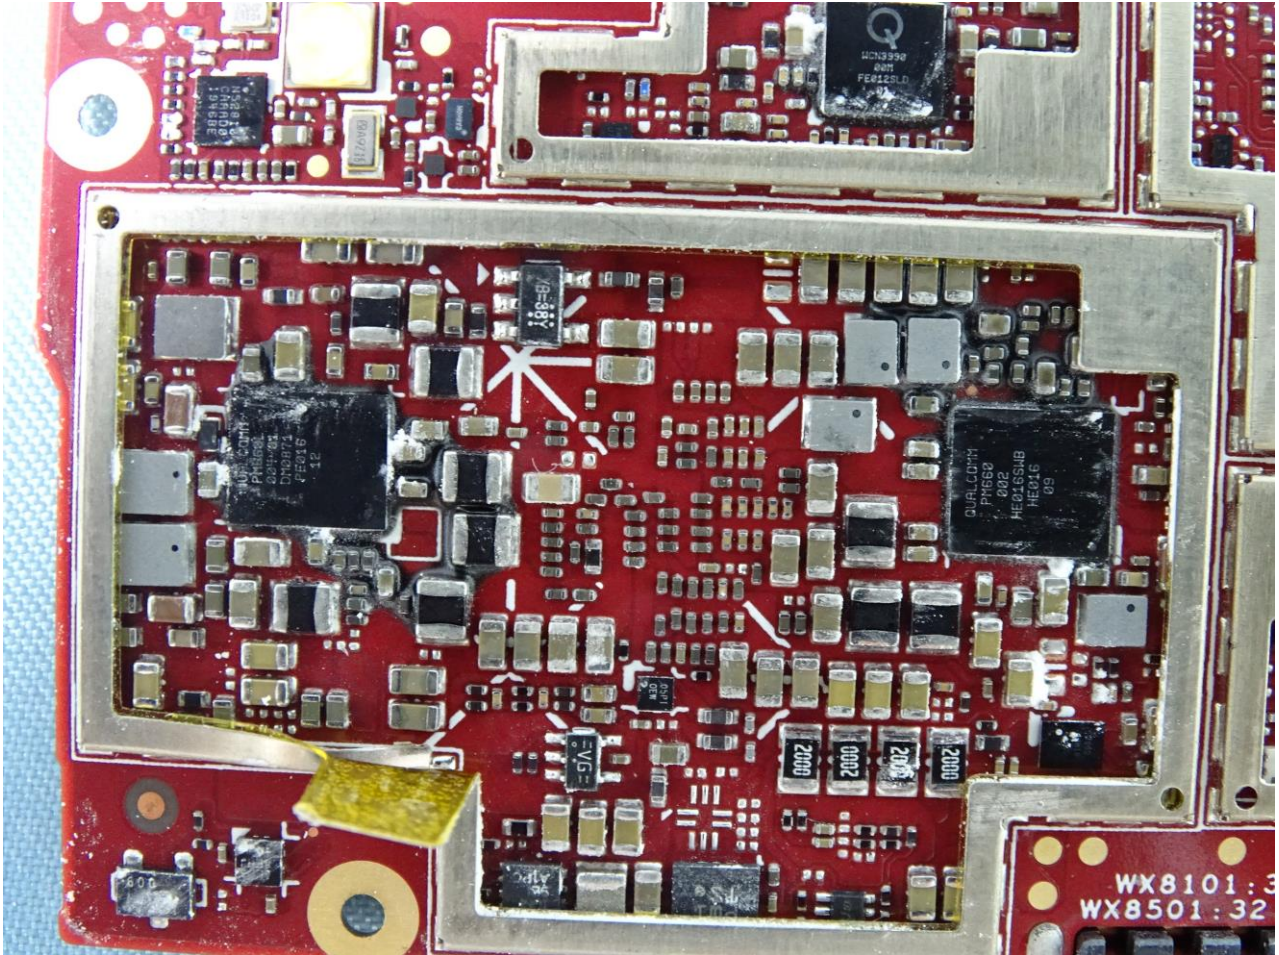

Brand Name: Zebra / Model Name: EC55BK

Brand Name: Zebra / Model Name: EC55BK

Brand Name: Zebra / Model Name: EC55BK

Brand Name: Zebra / Model Name: EC55BK

Brand Name: Zebra / Model Name: EC55BK

WWAN Main Tx1 and GPS Antenna

Brand Name: Zebra / Model Name: EC55BK

WWAN Main Tx2 Antenna

Brand Name: Zebra / Model Name: EC55BK

WLAN and Bluetooth Core 0 Antenna

Brand Name: Zebra / Model Name: EC55BK

WLAN Core 1 Antenna

Brand Name: Zebra / Model Name: EC55BK

NFC Antenna

Brand Name: Zebra / Model Name: EC55BK

Sample 2

Brand Name: Zebra / Model Name: EC55BK

Brand Name: Zebra / Model Name: EC55BK

Brand Name: Zebra / Model Name: EC55BK

Brand Name: Zebra / Model Name: EC55BK