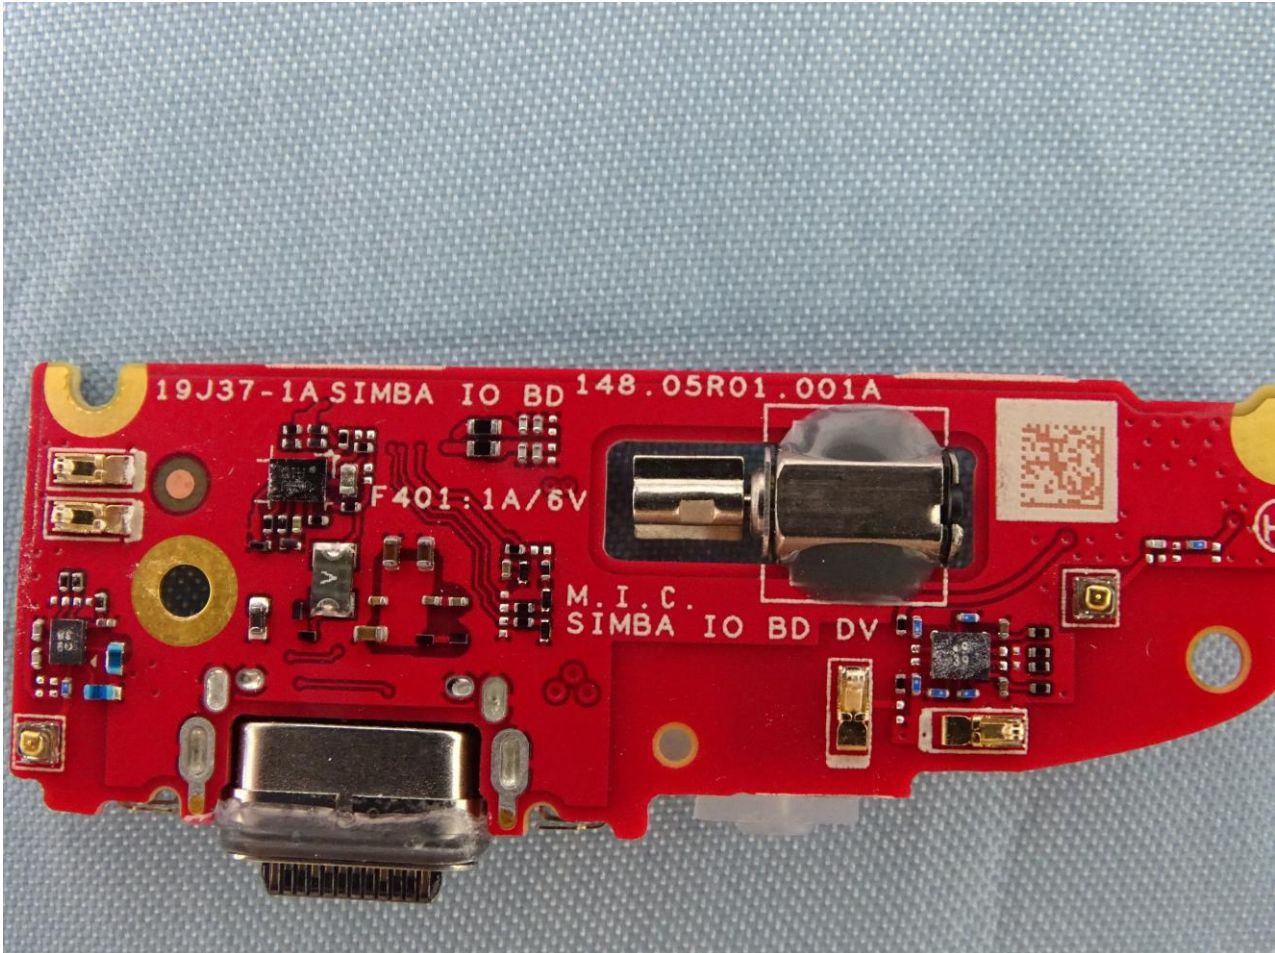

Brand Name: Zebra / Model Name: EC55BK

Brand Name: Zebra / Model Name: EC55BK

Brand Name: Zebra / Model Name: EC55BK

Brand Name: Zebra / Model Name: EC55BK

Brand Name: Zebra / Model Name: EC55BK

WWAN Main Tx1 and GPS Antenna

Brand Name: Zebra / Model Name: EC55BK

WWAN Main Tx2 Antenna

Brand Name: Zebra / Model Name: EC55BK

WLAN and Bluetooth Core 0 Antenna

Brand Name: Zebra / Model Name: EC55BK

WLAN Core 1 Antenna

Brand Name: Zebra / Model Name: EC55BK

NFC Antenna

Brand Name: Zebra / Model Name: EC55BK

Sample 2

Brand Name: Zebra / Model Name: EC55BK

Brand Name: Zebra / Model Name: EC55BK

Brand Name: Zebra / Model Name: EC55BK

Brand Name: Zebra / Model Name: EC55BK

Brand Name: Zebra / Model Name: EC55BK

Brand Name: Zebra / Model Name: EC55BK

Brand Name: Zebra / Model Name: EC55BK

Brand Name: Zebra / Model Name: EC55BK

Brand Name: Zebra / Model Name: EC55BK

Brand Name: Zebra / Model Name: EC55BK