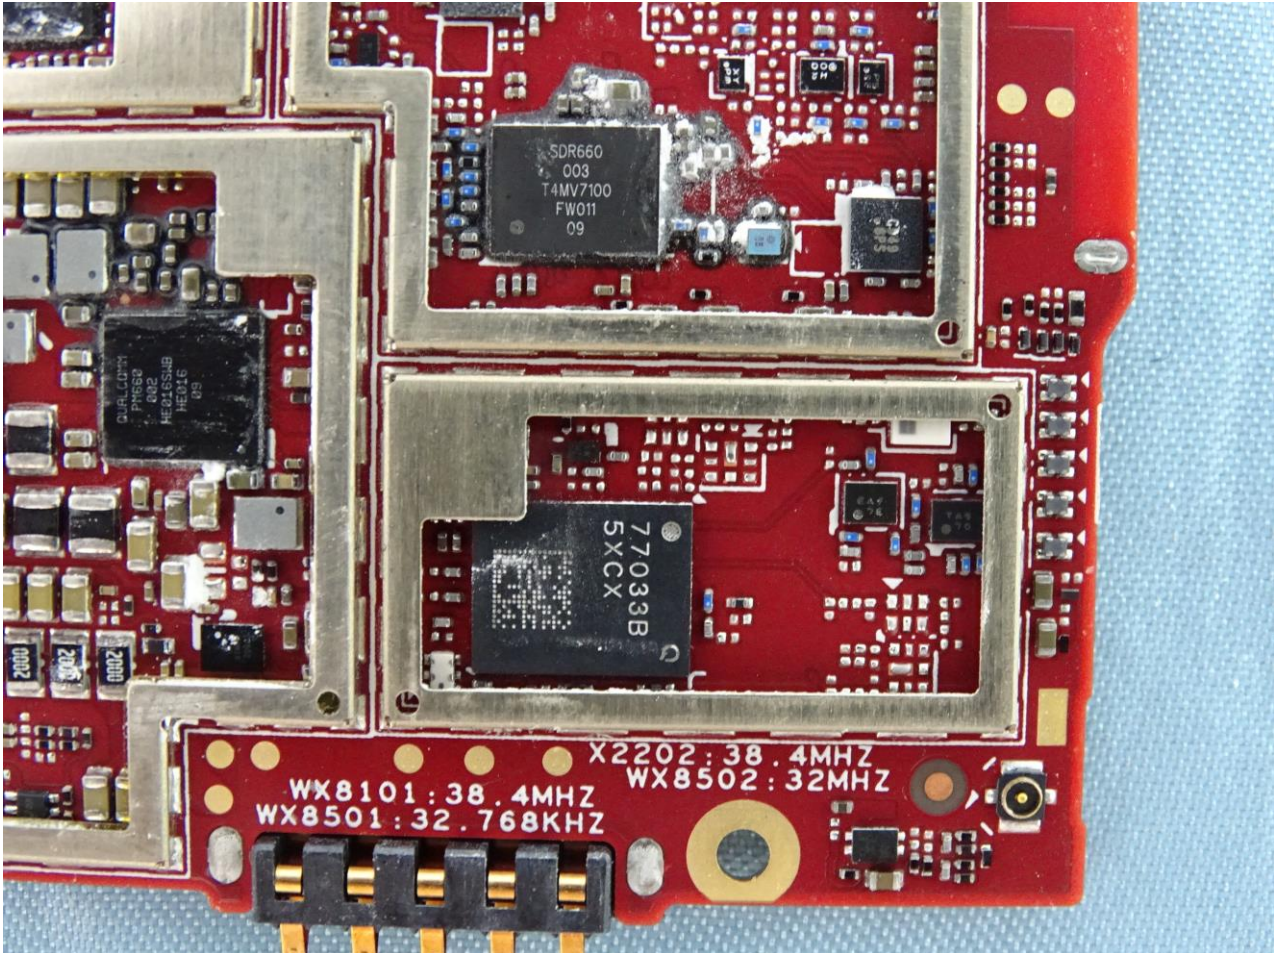

Brand Name: Zebra / Model Name: EC55BK

Brand Name: Zebra / Model Name: EC55BK

Brand Name: Zebra / Model Name: EC55BK

Brand Name: Zebra / Model Name: EC55BK

Brand Name: Zebra / Model Name: EC55BK

WWAN Main Tx1 and GPS Antenna

Brand Name: Zebra / Model Name: EC55BK

WWAN Main Tx2 Antenna

Brand Name: Zebra / Model Name: EC55BK

WLAN and Bluetooth Core 0 Antenna

Brand Name: Zebra / Model Name: EC55BK

WLAN Core 1 Antenna

Brand Name: Zebra / Model Name: EC55BK

NFC Antenna

Brand Name: Zebra / Model Name: EC55BK

Sample 2

Brand Name: Zebra / Model Name: EC55BK

Brand Name: Zebra / Model Name: EC55BK

Brand Name: Zebra / Model Name: EC55BK

Brand Name: Zebra / Model Name: EC55BK