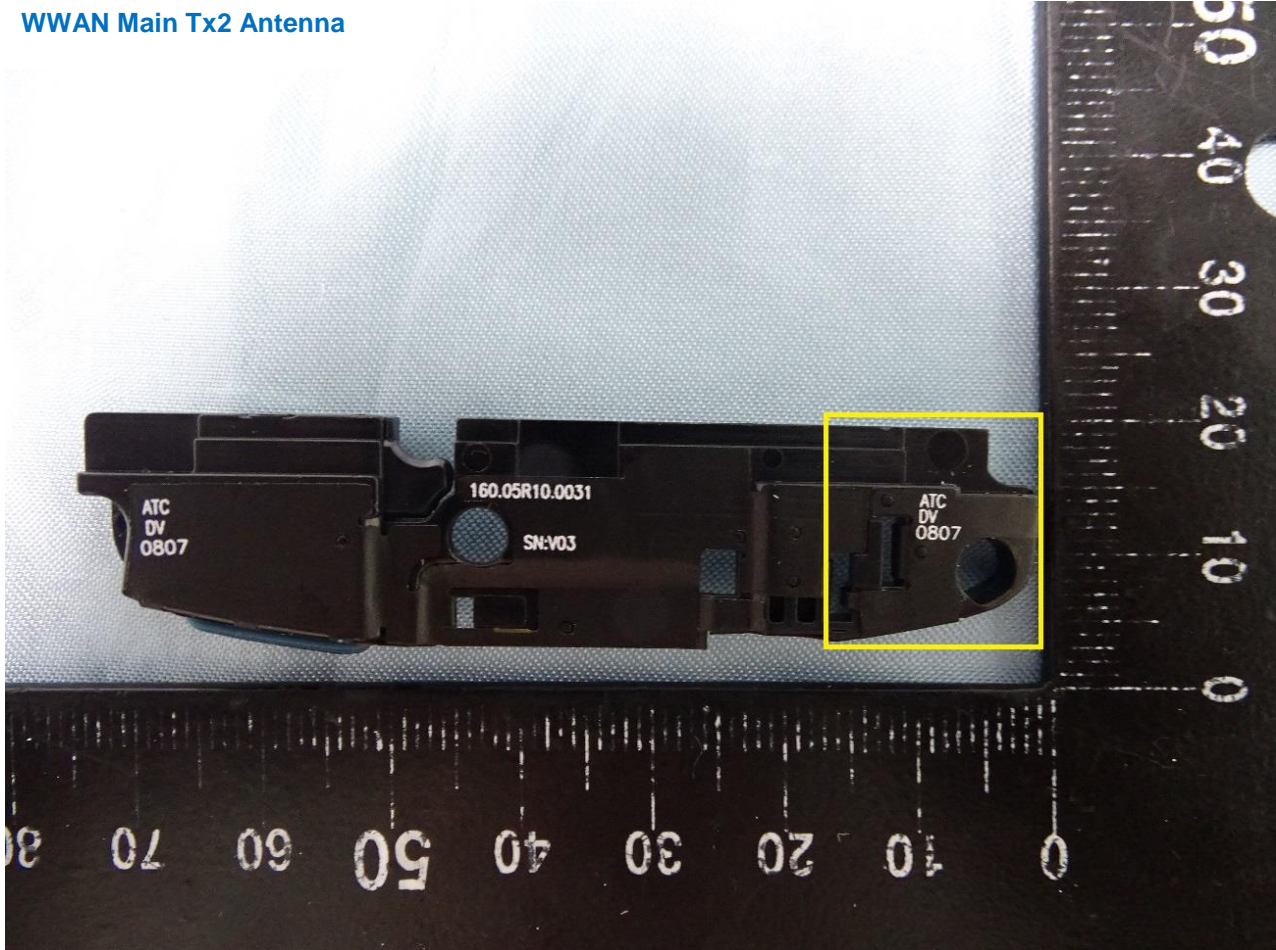

Brand Name: Zebra / Model Name: EC55BK

Brand Name: Zebra / Model Name: EC55BK

Brand Name: Zebra / Model Name: EC55BK

Brand Name: Zebra / Model Name: EC55BK

Brand Name: Zebra / Model Name: EC55BK

WWAN Main Tx1 and GPS Antenna

Brand Name: Zebra / Model Name: EC55BK

WWAN Main Tx2 Antenna

Brand Name: Zebra / Model Name: EC55BK

WLAN and Bluetooth Core 0 Antenna

Brand Name: Zebra / Model Name: EC55BK

WLAN Core 1 Antenna

Brand Name: Zebra / Model Name: EC55BK