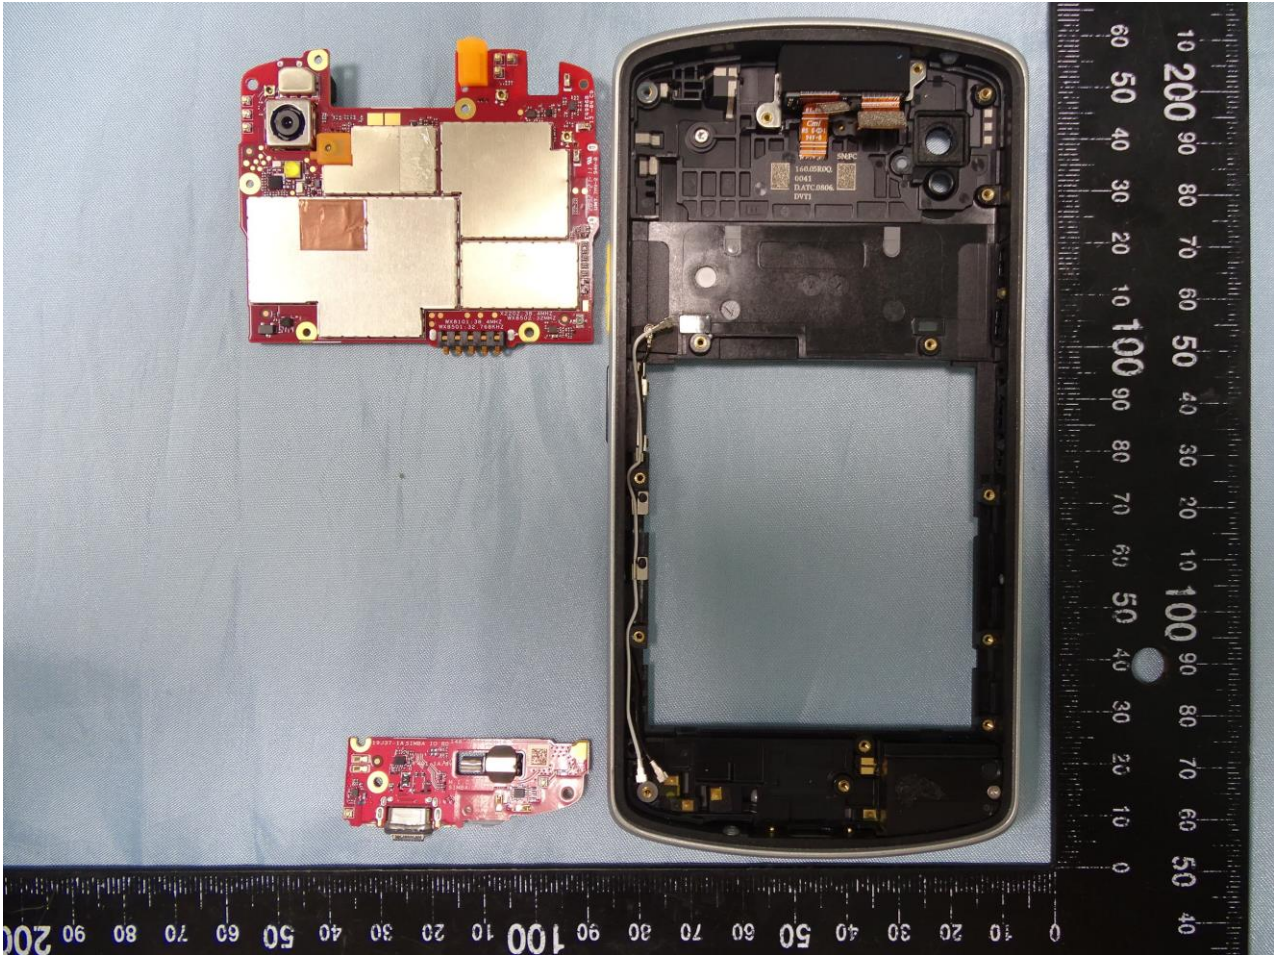

Brand Name: Zebra / Model Name: EC55BK