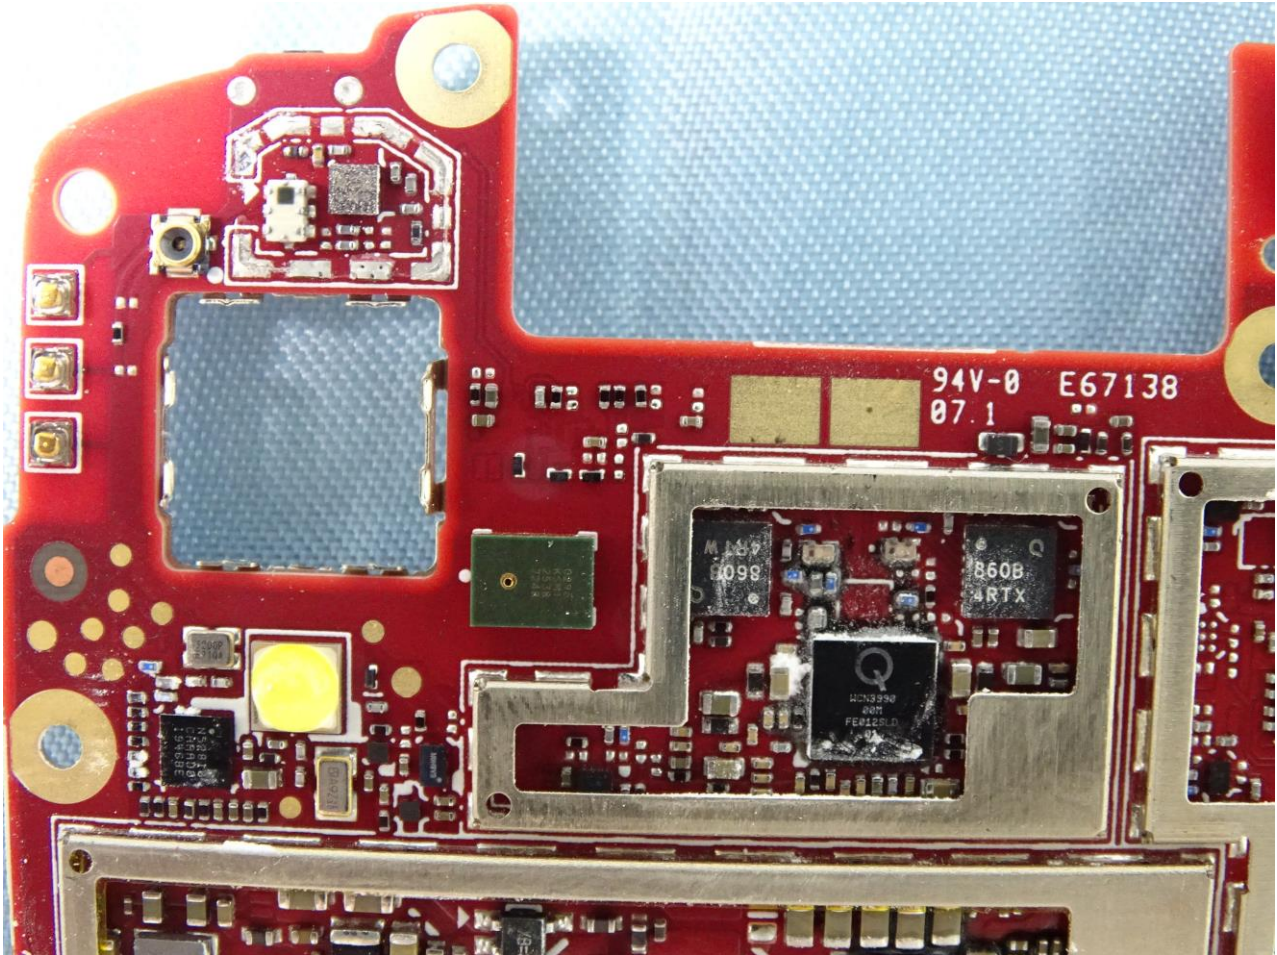

Brand Name: Zebra / Model Name: EC55BK

Brand Name: Zebra / Model Name: EC55BK

Brand Name: Zebra / Model Name: EC55BK

Brand Name: Zebra / Model Name: EC55BK

Brand Name: Zebra / Model Name: EC55BK

WWAN Main Tx1 and GPS Antenna

Brand Name: Zebra / Model Name: EC55BK

WWAN Main Tx2 Antenna

Brand Name: Zebra / Model Name: EC55BK

WLAN and Bluetooth Core 0 Antenna

Brand Name: Zebra / Model Name: EC55BK

WLAN Core 1 Antenna

Brand Name: Zebra / Model Name: EC55BK

NFC Antenna

Brand Name: Zebra / Model Name: EC55BK

Sample 2

Brand Name: Zebra / Model Name: EC55BK

Brand Name: Zebra / Model Name: EC55BK

Brand Name: Zebra / Model Name: EC55BK

Brand Name: Zebra / Model Name: EC55BK