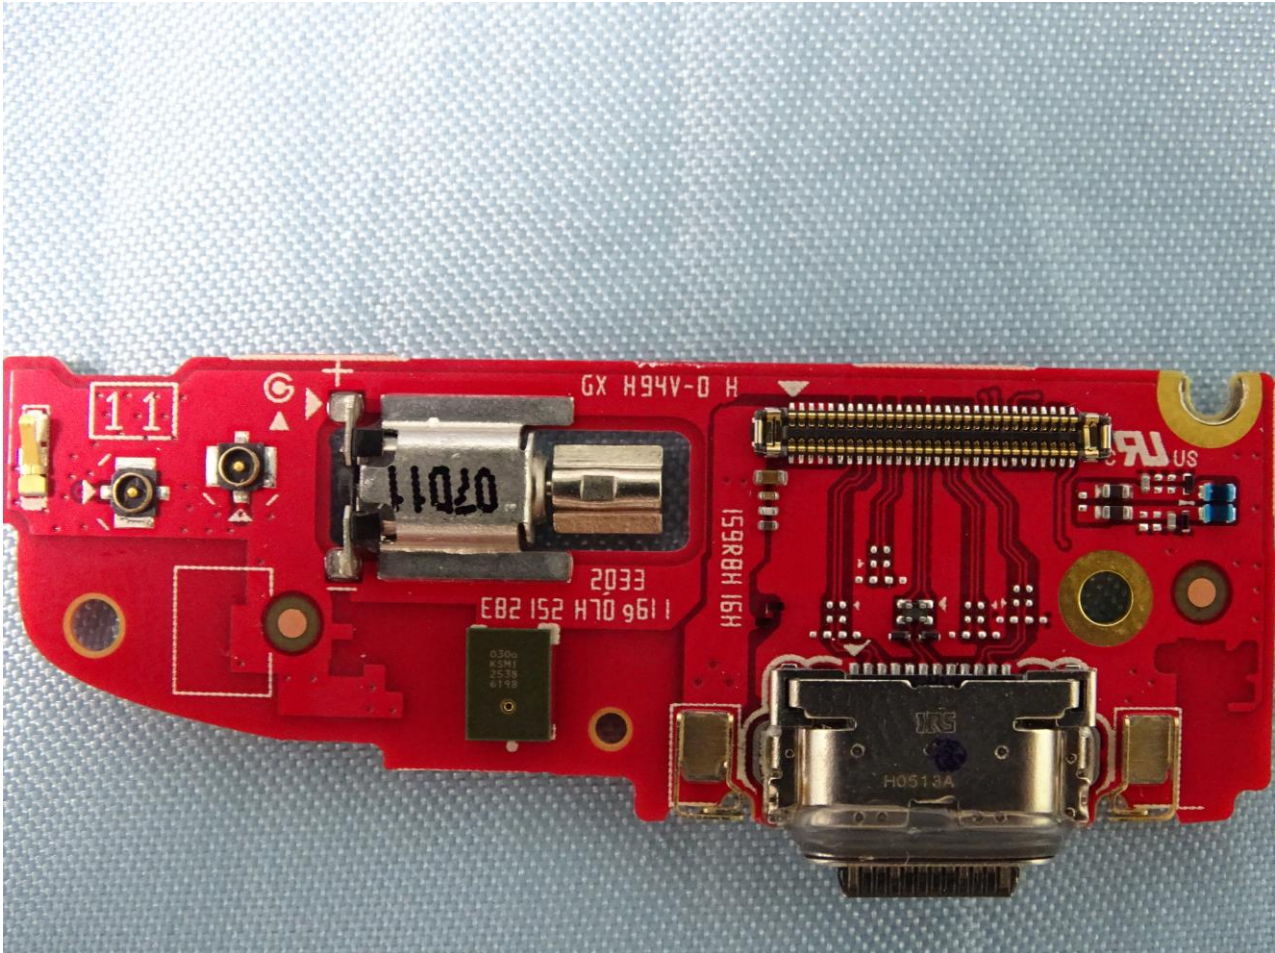

Brand Name: Zebra / Model Name: EC55BK

WWAN Main Tx2 Antenna

Brand Name: Zebra / Model Name: EC55BK

WLAN and Bluetooth Core 0 Antenna

Brand Name: Zebra / Model Name: EC55BK

WLAN Core 1 Antenna

Brand Name: Zebra / Model Name: EC55BK

NFC Antenna

Brand Name: Zebra / Model Name: EC55BK

Sample 2

Brand Name: Zebra / Model Name: EC55BK

Brand Name: Zebra / Model Name: EC55BK

Brand Name: Zebra / Model Name: EC55BK

Brand Name: Zebra / Model Name: EC55BK

Brand Name: Zebra / Model Name: EC55BK

Brand Name: Zebra / Model Name: EC55BK

Brand Name: Zebra / Model Name: EC55BK

Brand Name: Zebra / Model Name: EC55BK

Brand Name: Zebra / Model Name: EC55BK

Brand Name: Zebra / Model Name: EC55BK