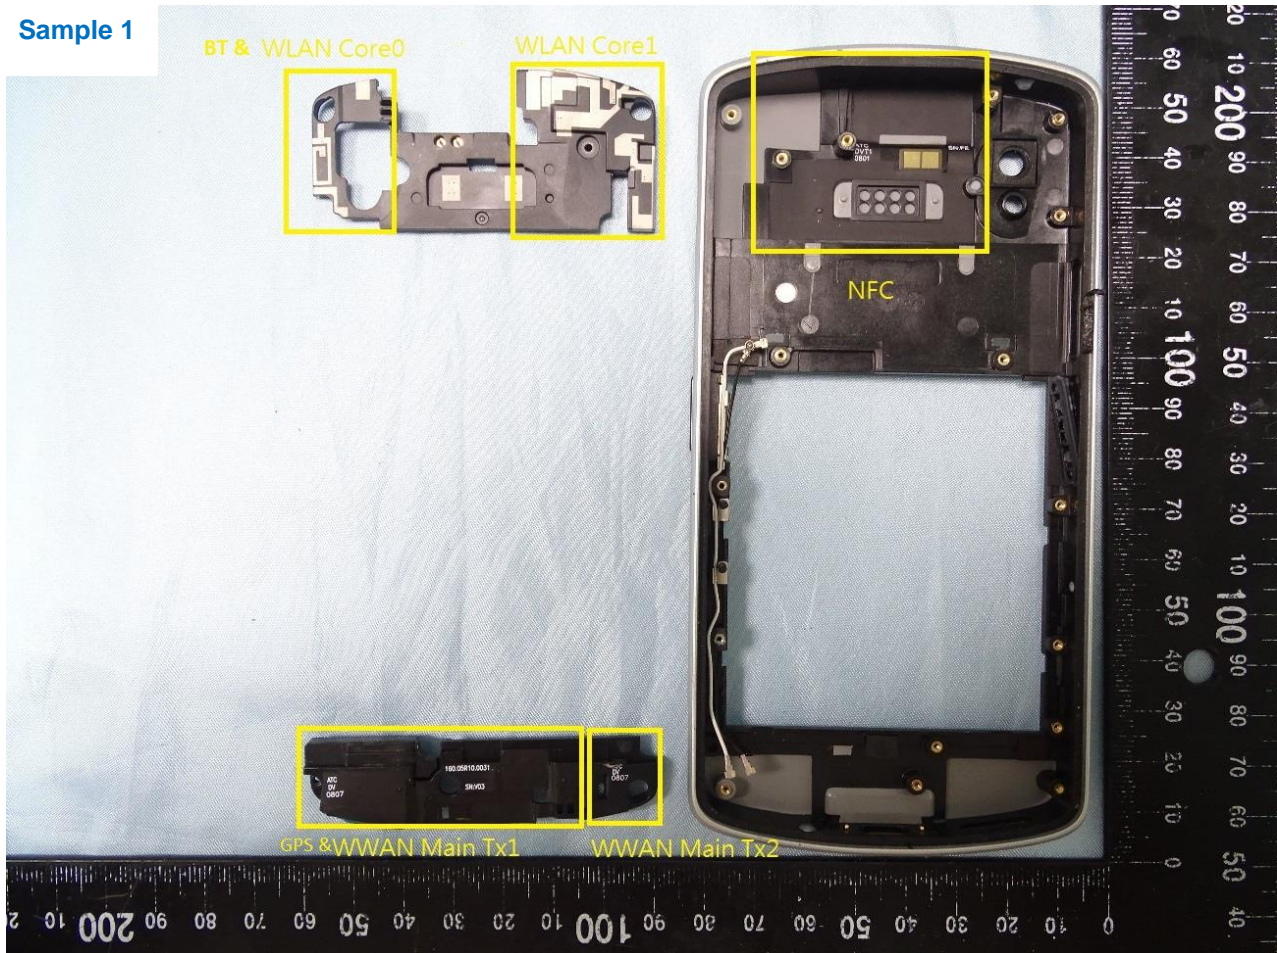

3. Internal Photograph of EUT

Brand Name: Zebra / Model Name: EC55BK

Brand Name: Zebra / Model Name: EC55BK

Brand Name: Zebra / Model Name: EC55BK

Brand Name: Zebra / Model Name: EC55BK

Brand Name: Zebra / Model Name: EC55BK

Brand Name: Zebra / Model Name: EC55BK

Brand Name: Zebra / Model Name: EC55BK

Brand Name: Zebra / Model Name: EC55BK

Brand Name: Zebra / Model Name: EC55BK

Brand Name: Zebra / Model Name: EC55BK

Brand Name: Zebra / Model Name: EC55BK