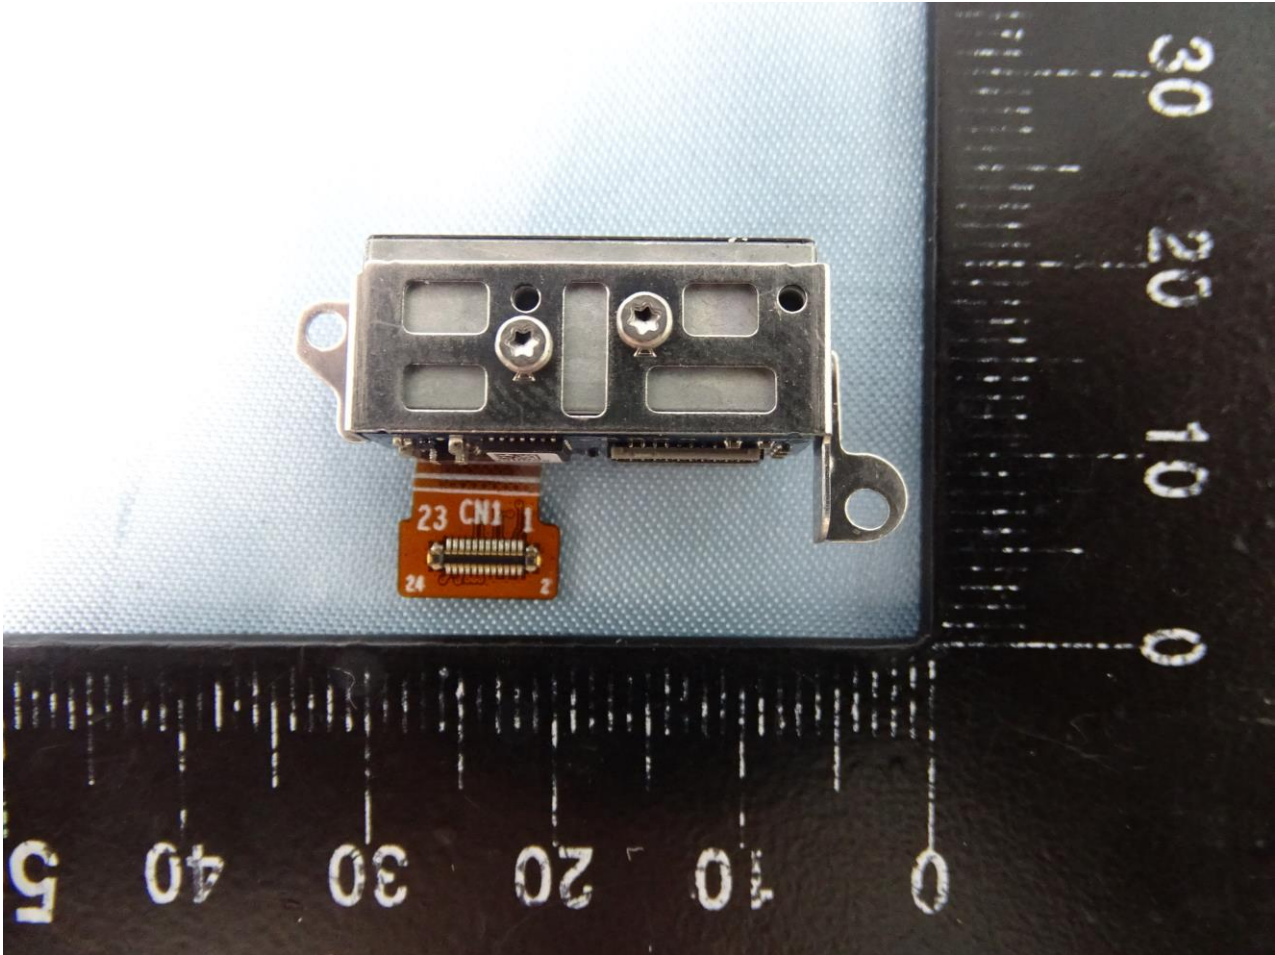

Brand Name: Zebra / Model Name: EC55BK

Brand Name: Zebra / Model Name: EC55BK

Brand Name: Zebra / Model Name: EC55BK

Brand Name: Zebra / Model Name: EC55BK

Brand Name: Zebra / Model Name: EC55BK

Brand Name: Zebra / Model Name: EC55BK

WWAN Main Tx1 and GPS Antenna

Brand Name: Zebra / Model Name: EC55BK

WWAN Main Tx2 Antenna

Brand Name: Zebra / Model Name: EC55BK

WLAN and Bluetooth Core 0 Antenna

Brand Name: Zebra / Model Name: EC55BK

WLAN Core 1 Antenna

Brand Name: Zebra / Model Name: EC55BK

NFC Antenna

—THE END—