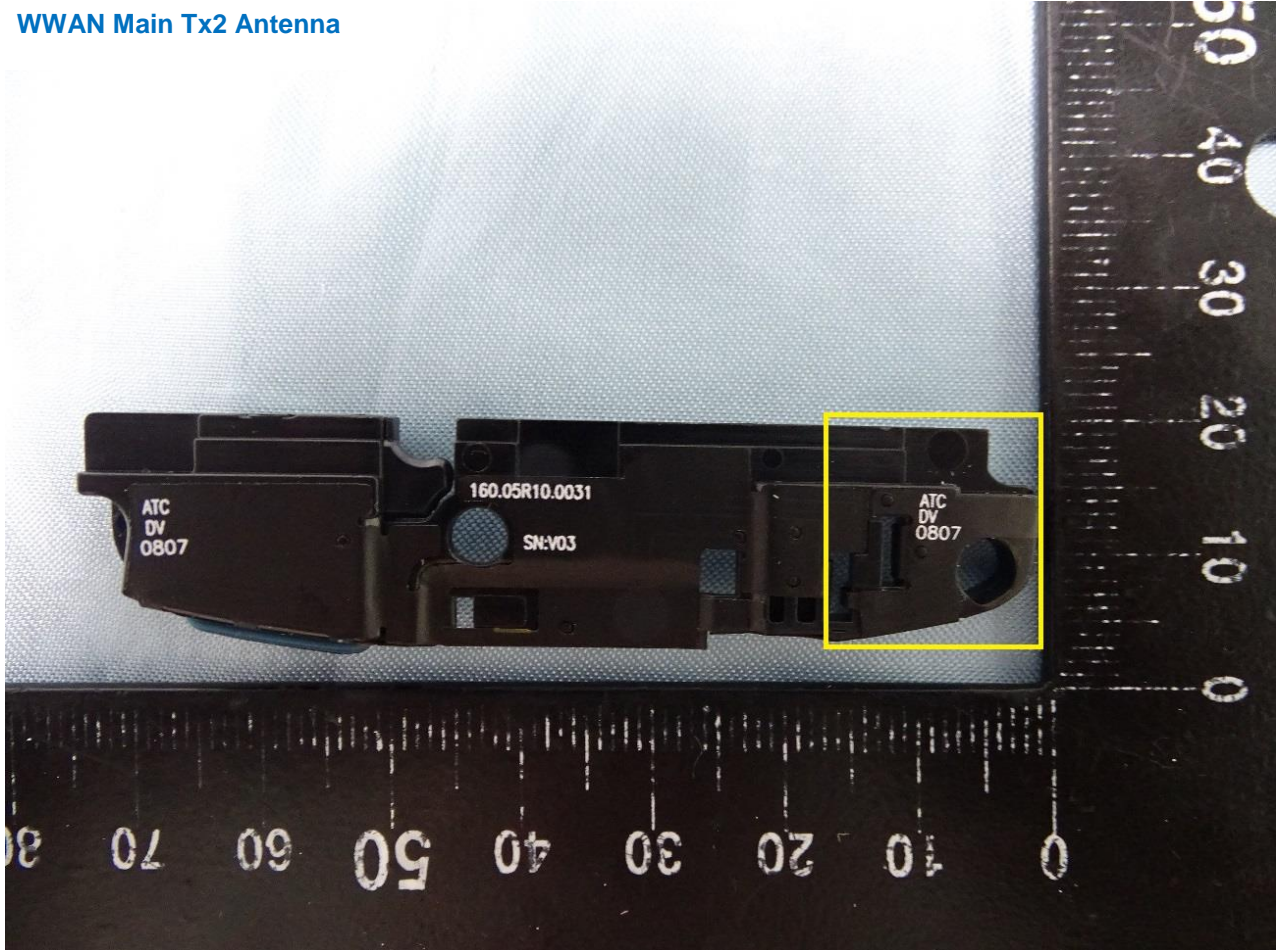

Brand Name: Zebra / Model Name: EC55BK

Brand Name: Zebra / Model Name: EC55BK

Brand Name: Zebra / Model Name: EC55BK

Brand Name: Zebra / Model Name: EC55BK

Brand Name: Zebra / Model Name: EC55BK

Brand Name: Zebra / Model Name: EC55BK

WWAN Main Tx1 and GPS Antenna

Brand Name: Zebra / Model Name: EC55BK

WWAN Main Tx2 Antenna

Brand Name: Zebra / Model Name: EC55BK

WLAN and Bluetooth Core 0 Antenna

Brand Name: Zebra / Model Name: EC55BK

WLAN Core 1 Antenna