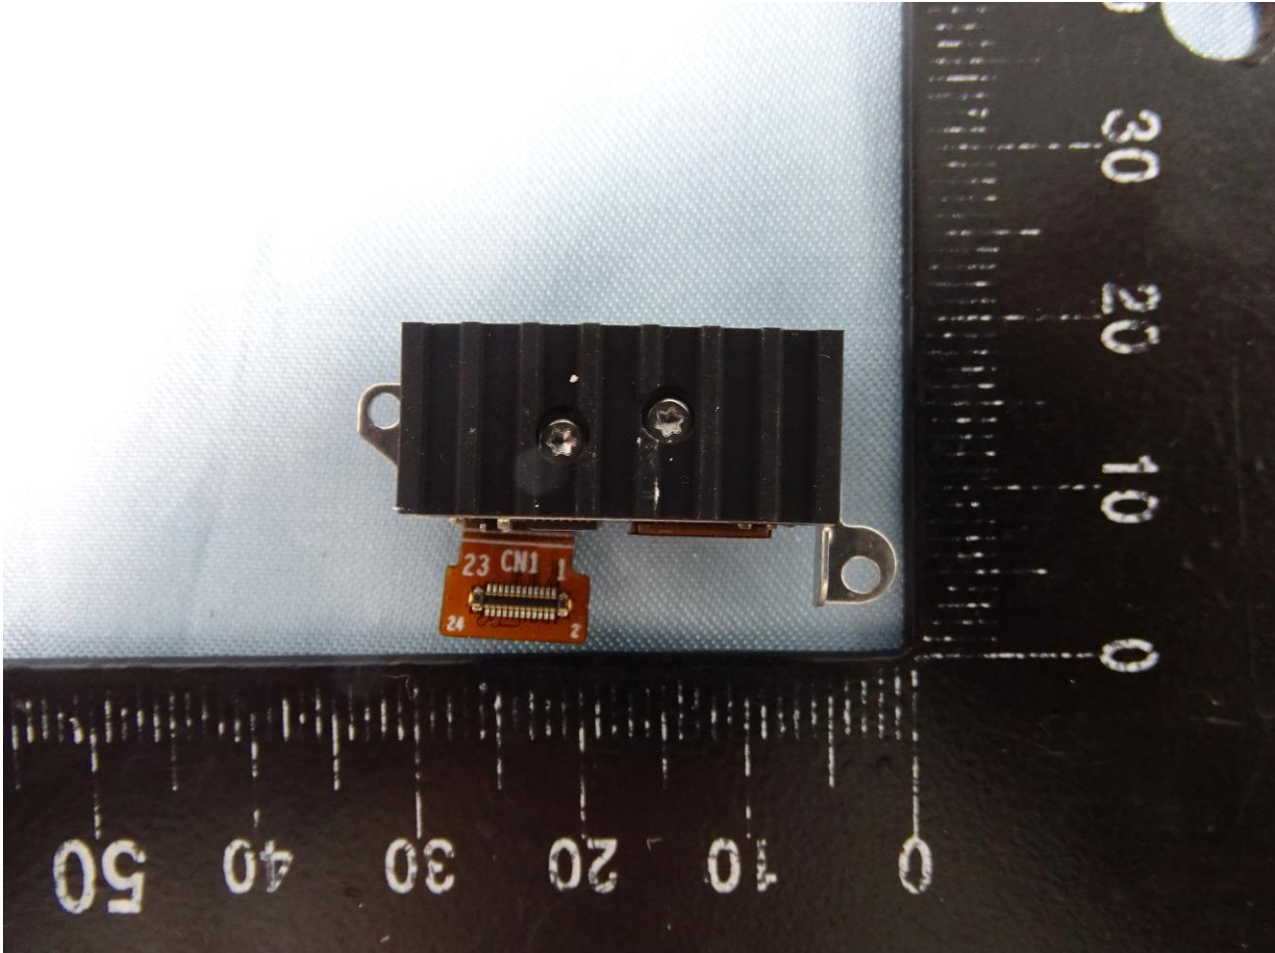

Brand Name: Zebra / Model Name: EC55BK

Brand Name: Zebra / Model Name: EC55BK

Brand Name: Zebra / Model Name: EC55BK

Brand Name: Zebra / Model Name: EC55BK

Brand Name: Zebra / Model Name: EC55BK

Brand Name: Zebra / Model Name: EC55BK

WWAN Main Tx1 and GPS Antenna

Brand Name: Zebra / Model Name: EC55BK

WWAN Main Tx2 Antenna

Brand Name: Zebra / Model Name: EC55BK

WLAN and Bluetooth Core 0 Antenna

Brand Name: Zebra / Model Name: EC55BK

WLAN Core 1 Antenna

Brand Name: Zebra / Model Name: EC55BK

NFC Antenna

—THE END—