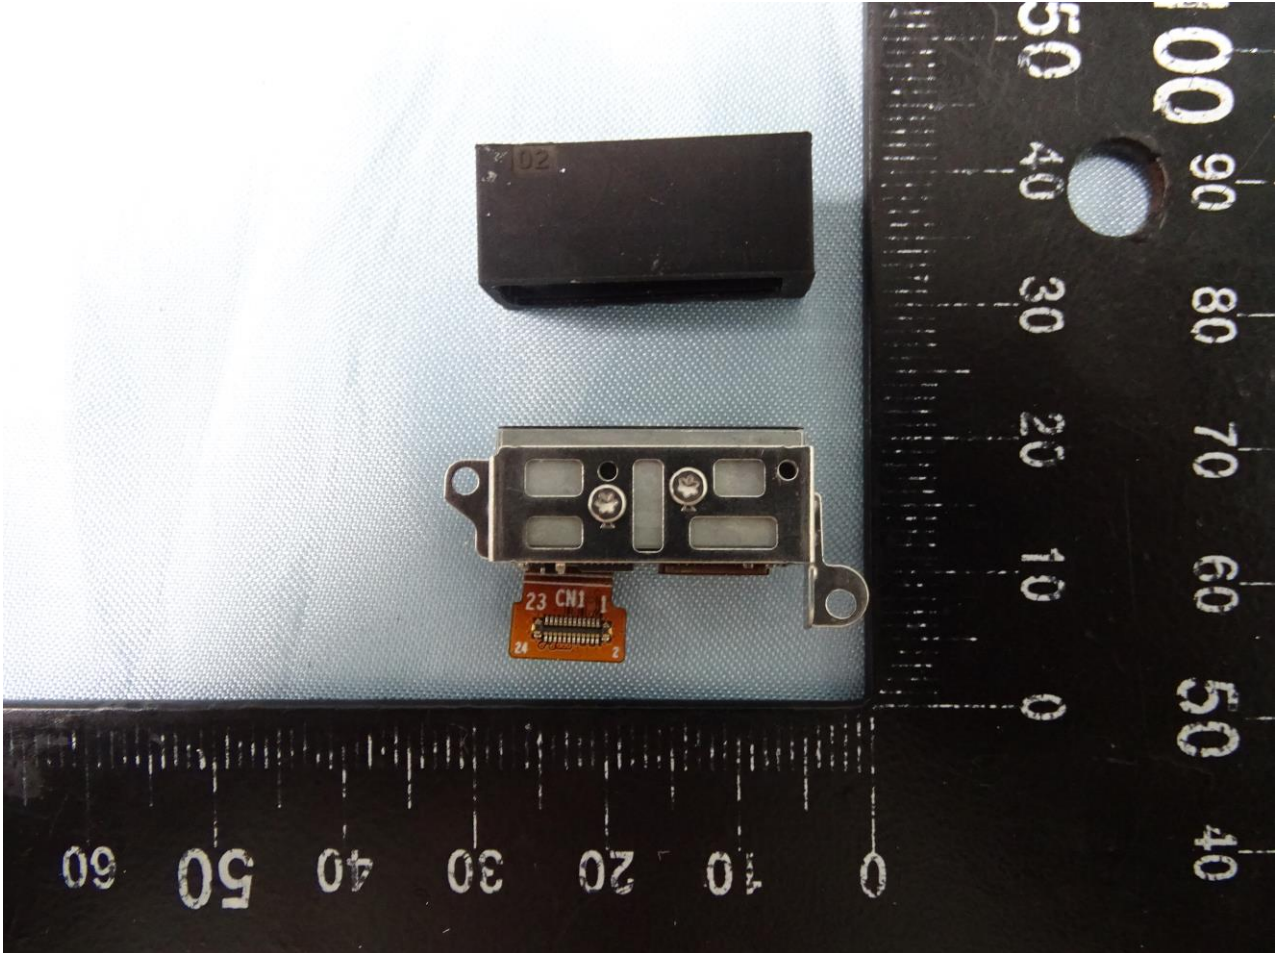

Brand Name: Zebra / Model Name: EC55BK

Brand Name: Zebra / Model Name: EC55BK

Brand Name: Zebra / Model Name: EC55BK

Brand Name: Zebra / Model Name: EC55BK

Brand Name: Zebra / Model Name: EC55BK

Brand Name: Zebra / Model Name: EC55BK

WWAN Main Tx1 and GPS Antenna

Brand Name: Zebra / Model Name: EC55BK

WWAN Main Tx2 Antenna

Brand Name: Zebra / Model Name: EC55BK

WLAN and Bluetooth Core 0 Antenna

Brand Name: Zebra / Model Name: EC55BK

WLAN Core 1 Antenna

Brand Name: Zebra / Model Name: EC55BK

NFC Antenna

—THE END—