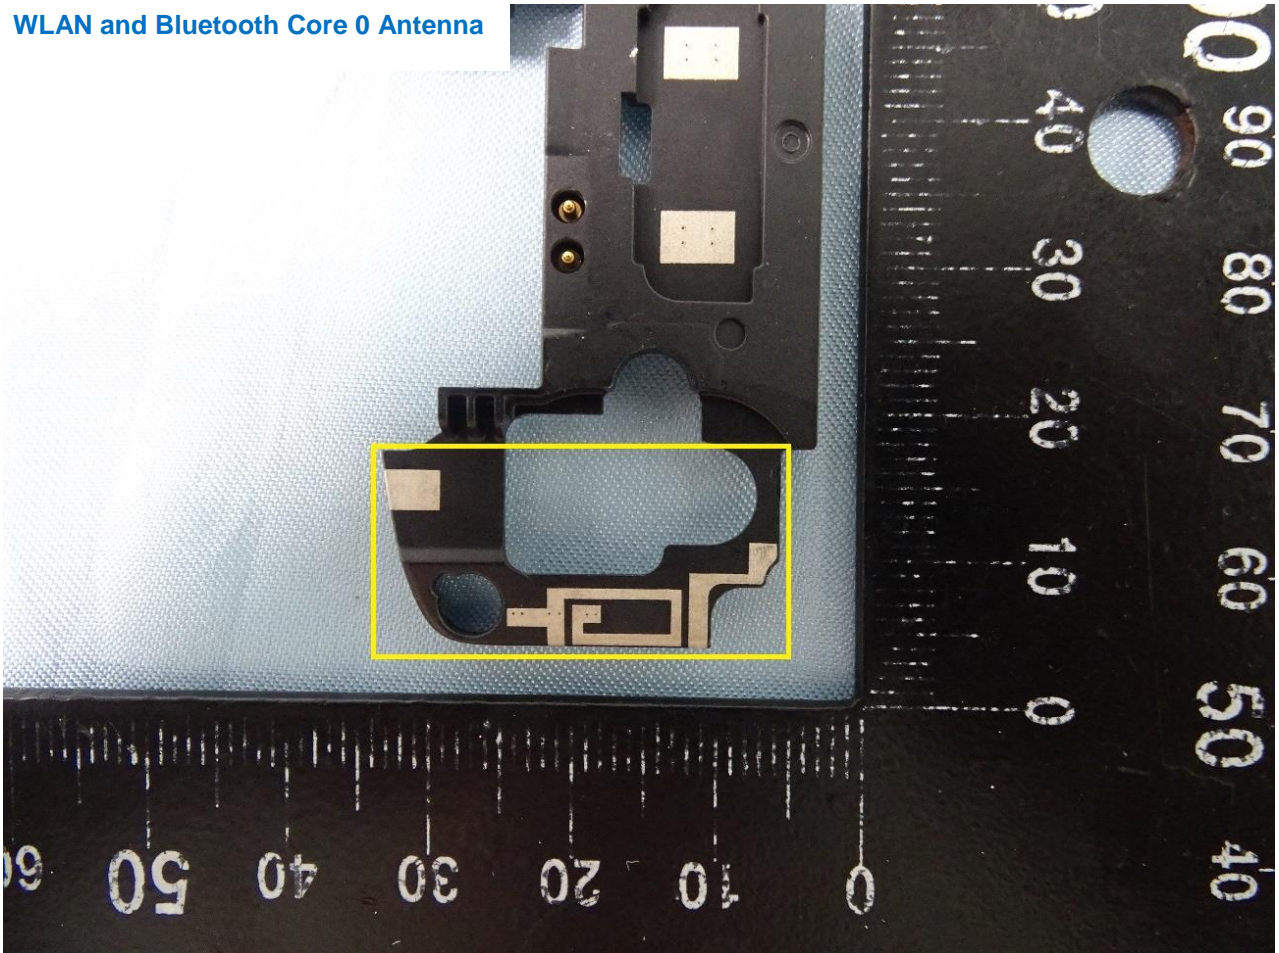

WWAN Main Tx1 and GPS Antenna

Brand Name: Zebra / Model Name: EC55BK

WWAN Main Tx2 Antenna

Brand Name: Zebra / Model Name: EC55BK

WLAN and Bluetooth Core 0 Antenna

Brand Name: Zebra / Model Name: EC55BK

WLAN Core 1 Antenna