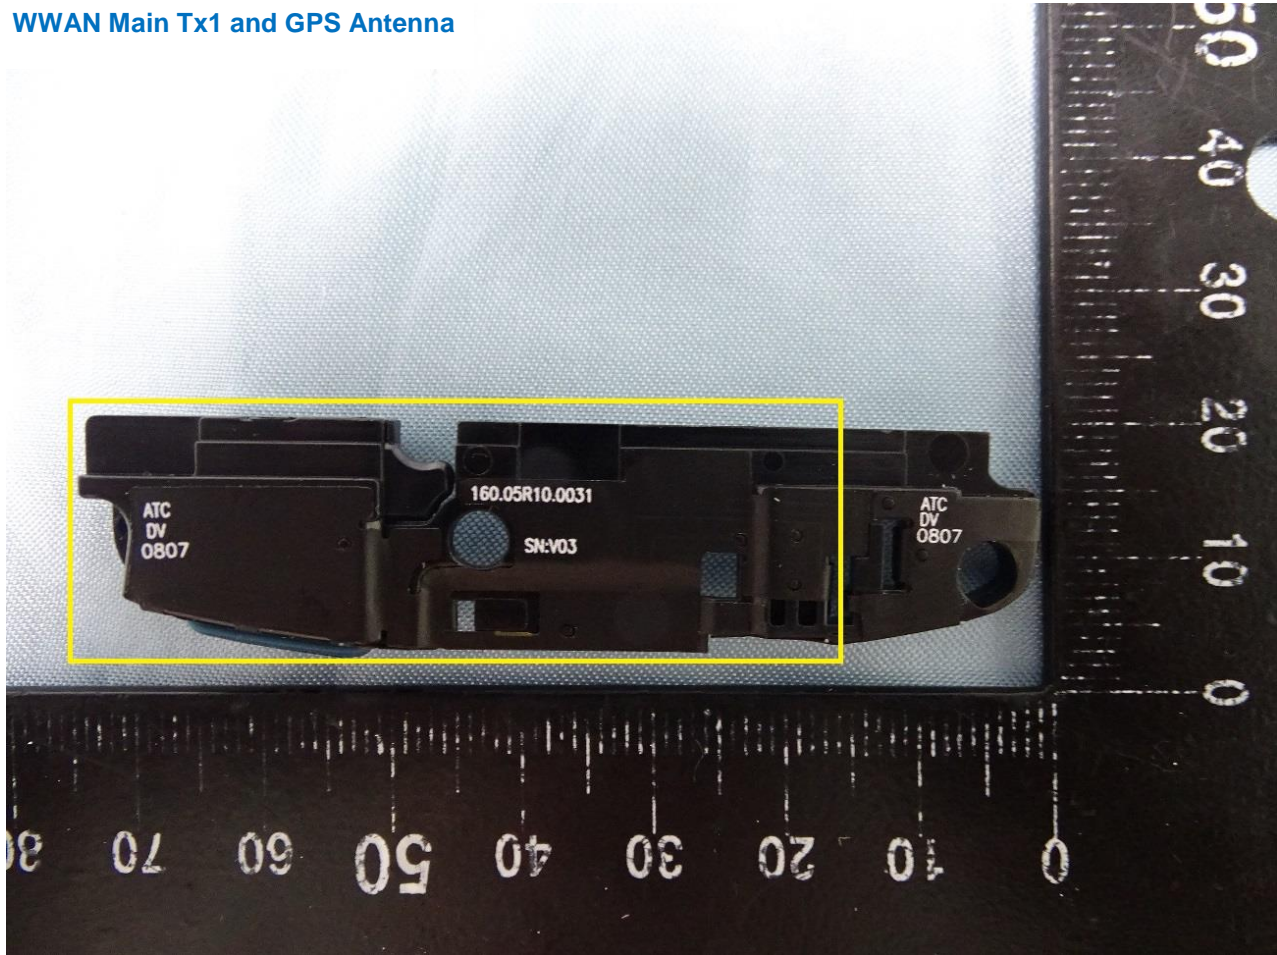

Brand Name: Zebra / Model Name: EC55BK

Brand Name: Zebra / Model Name: EC55BK

Brand Name: Zebra / Model Name: EC55BK

Brand Name: Zebra / Model Name: EC55BK

Brand Name: Zebra / Model Name: EC55BK

Brand Name: Zebra / Model Name: EC55BK

WWAN Main Tx1 and GPS Antenna

Brand Name: Zebra / Model Name: EC55BK

WWAN Main Tx2 Antenna

Brand Name: Zebra / Model Name: EC55BK

WLAN and Bluetooth Core 0 Antenna

Brand Name: Zebra / Model Name: EC55BK

WLAN Core 1 Antenna

Brand Name: Zebra / Model Name: EC55BK

NFC Antenna

—THE END—