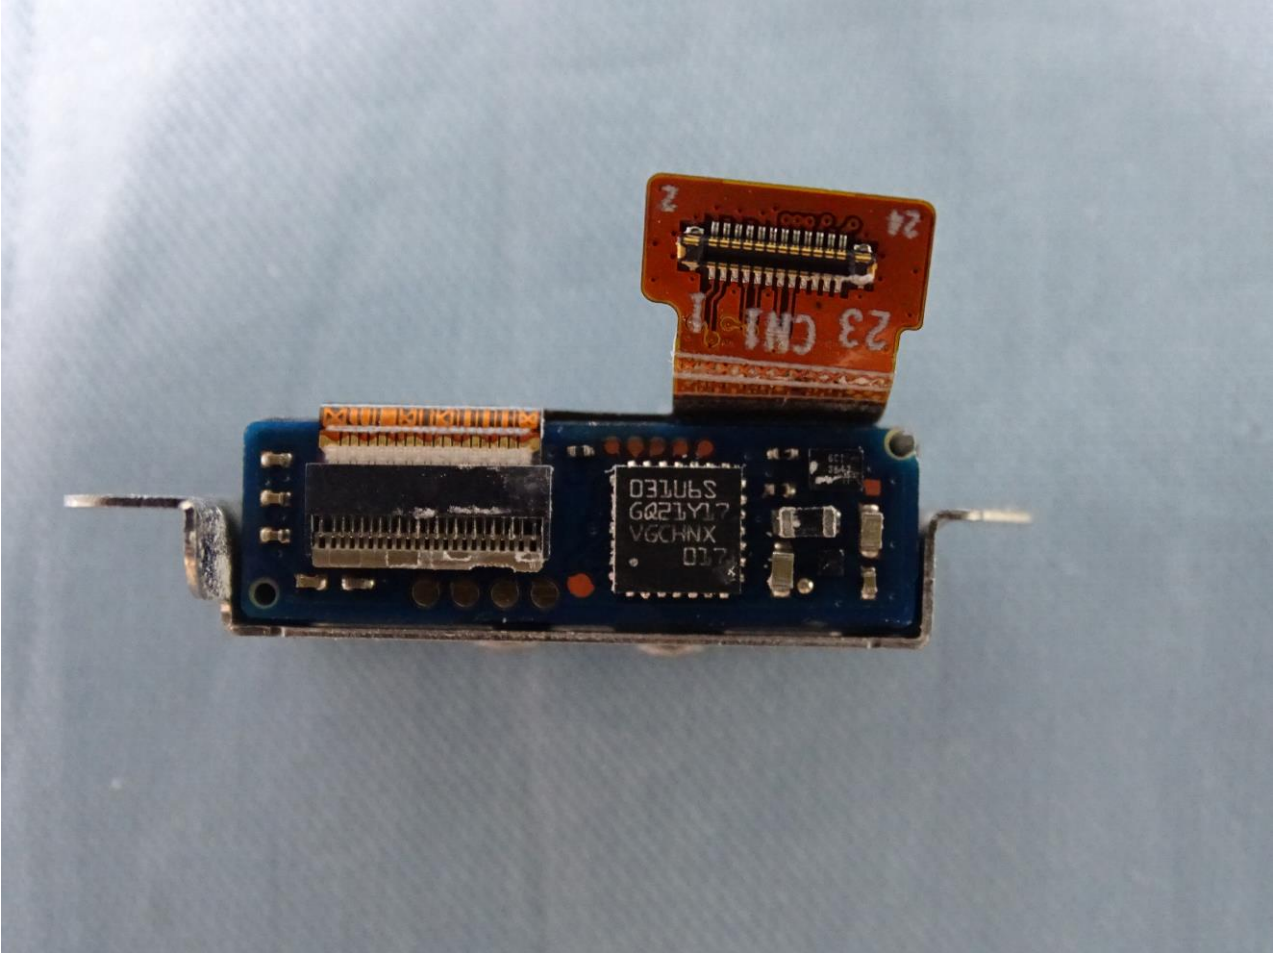

Brand Name: Zebra / Model Name: EC55BK

Brand Name: Zebra / Model Name: EC55BK

Brand Name: Zebra / Model Name: EC55BK

Brand Name: Zebra / Model Name: EC55BK

Brand Name: Zebra / Model Name: EC55BK

Brand Name: Zebra / Model Name: EC55BK

WWAN Main Tx1 and GPS Antenna

Brand Name: Zebra / Model Name: EC55BK

WWAN Main Tx2 Antenna

Brand Name: Zebra / Model Name: EC55BK

WLAN and Bluetooth Core 0 Antenna

Brand Name: Zebra / Model Name: EC55BK

WLAN Core 1 Antenna

Brand Name: Zebra / Model Name: EC55BK

NFC Antenna

—THE END—