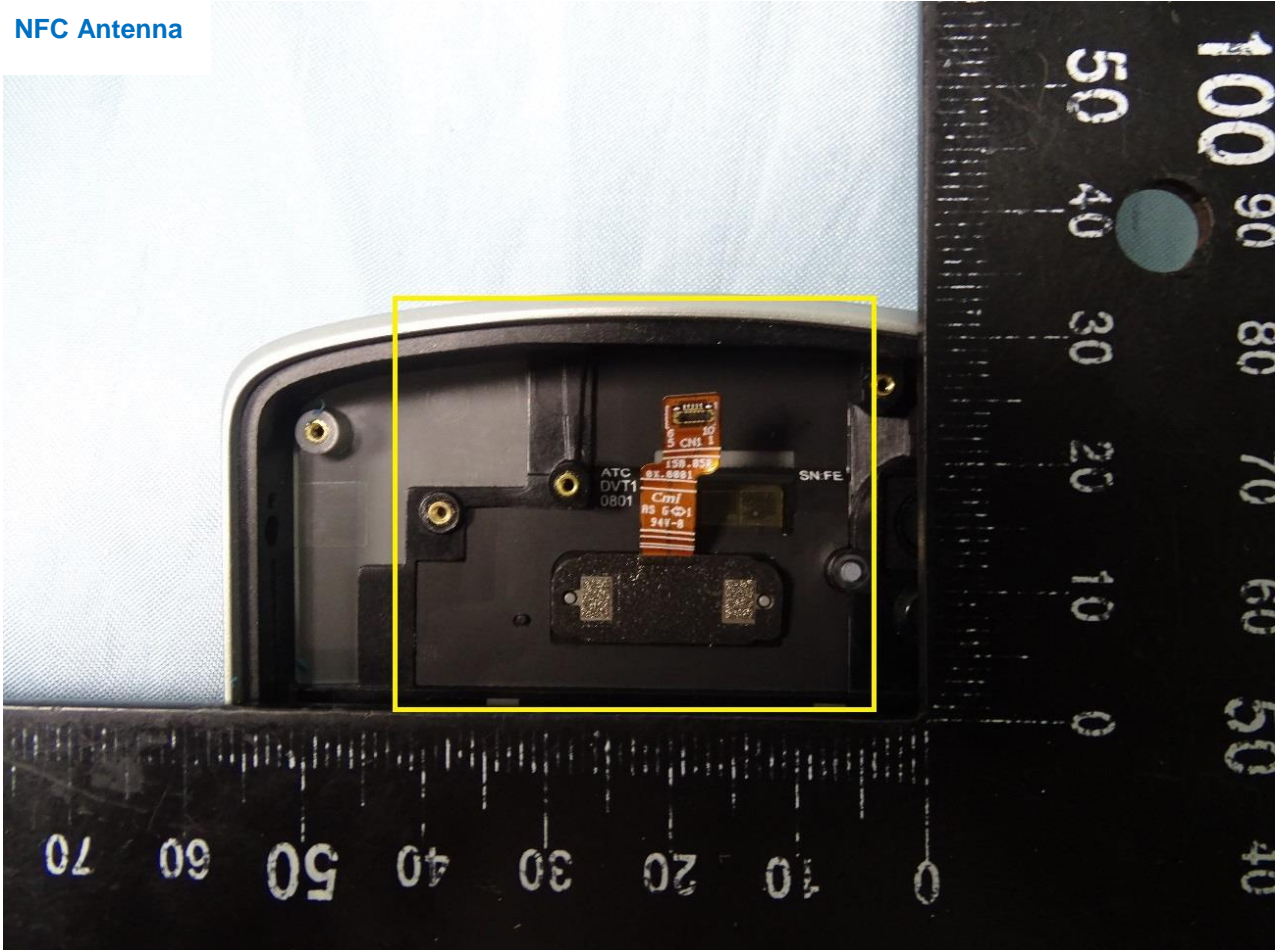

Brand Name: Zebra / Model Name: EC55BK

NFC Antenna

—THE END—