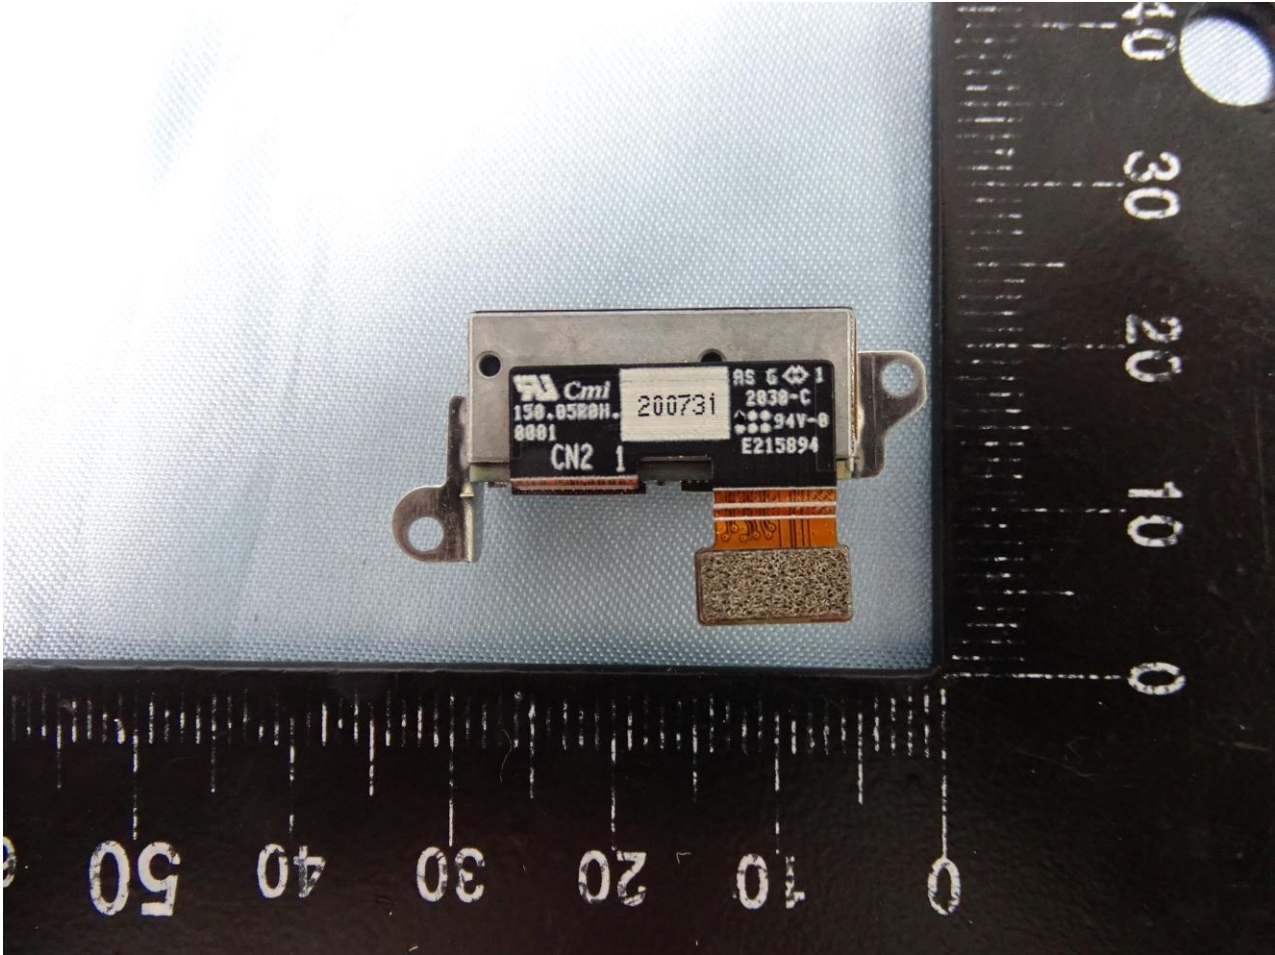

Brand Name: Zebra / Model Name: EC55BK

Brand Name: Zebra / Model Name: EC55BK

Brand Name: Zebra / Model Name: EC55BK

Brand Name: Zebra / Model Name: EC55BK

Brand Name: Zebra / Model Name: EC55BK

Brand Name: Zebra / Model Name: EC55BK

WWAN Main Tx1 and GPS Antenna

Brand Name: Zebra / Model Name: EC55BK

WWAN Main Tx2 Antenna

Brand Name: Zebra / Model Name: EC55BK

WLAN and Bluetooth Core 0 Antenna

Brand Name: Zebra / Model Name: EC55BK

WLAN Core 1 Antenna

Brand Name: Zebra / Model Name: EC55BK

NFC Antenna

—THE END—