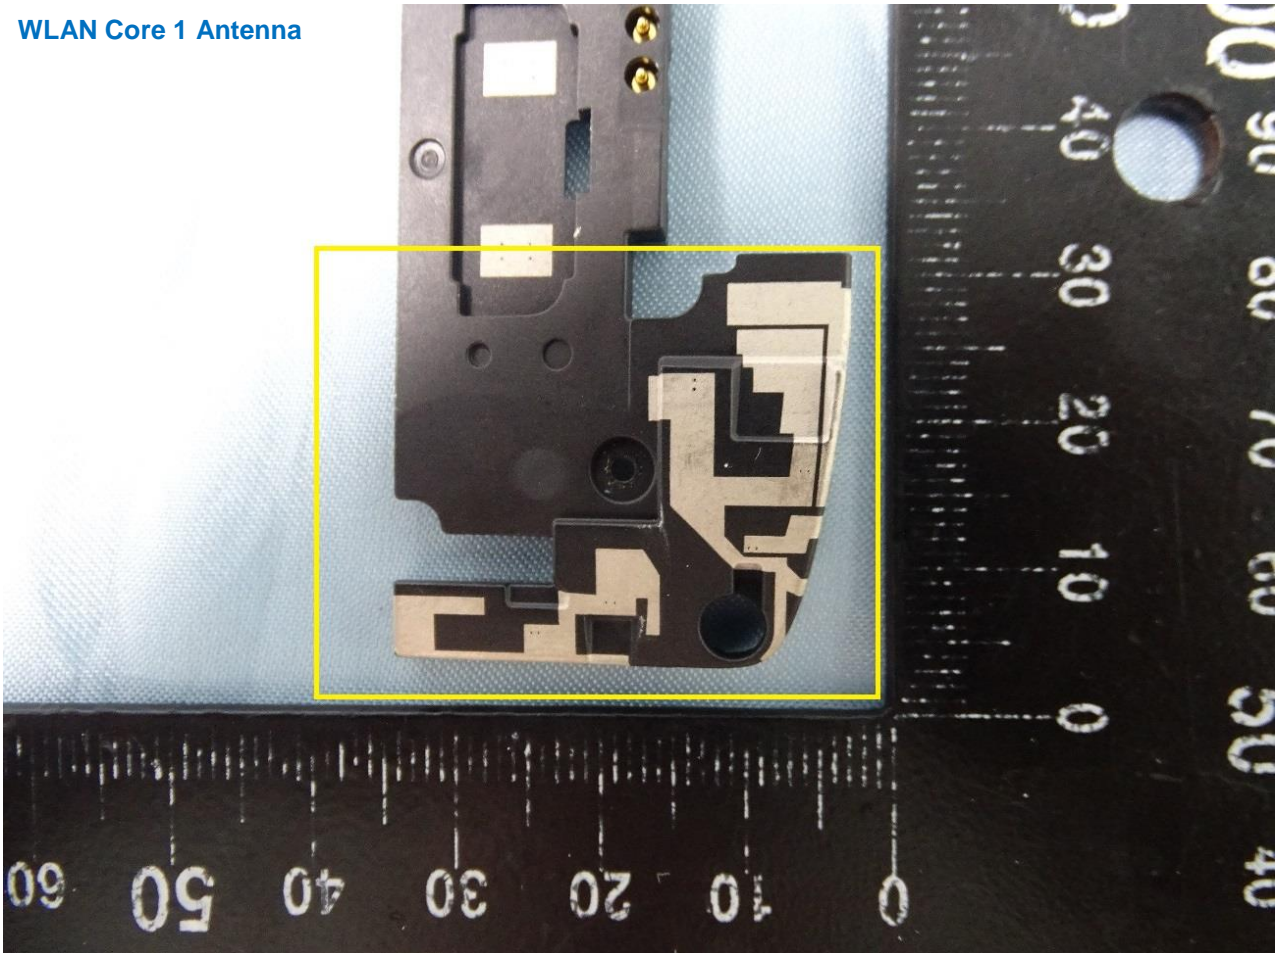

WWAN Main Tx1 and GPS Antenna

Brand Name: Zebra / Model Name: EC55BK

WWAN Main Tx2 Antenna

Brand Name: Zebra / Model Name: EC55BK

WLAN and Bluetooth Core 0 Antenna

Brand Name: Zebra / Model Name: EC55BK

WLAN Core 1 Antenna