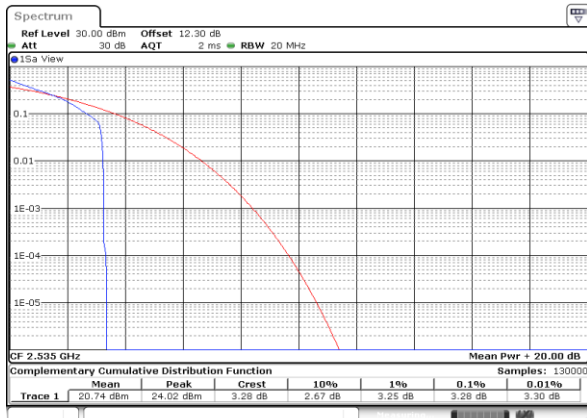

LTE Band 7 / 20MHz / QPSK

Lowest Channel / 1RB

Date: 28.SEP.2020 21:44:45

Lowest Channel / Full RB

Date: 28.SEP.2020 21:44:57

Middle Channel / 1RB

Date: 28.SEP.2020 21:45:08

Middle Channel / Full RB

Date: 28.SEP.2020 21:45:19

Highest Channel / 1RB

Date: 28.SEP.2020 21:45:30

Highest Channel / Full RB

Date: 28.SEP.2020 21:45:41

LTE Band 7 / 20MHz / 16QAM

Lowest Channel / 1RB

Lowest Channel / Full RB