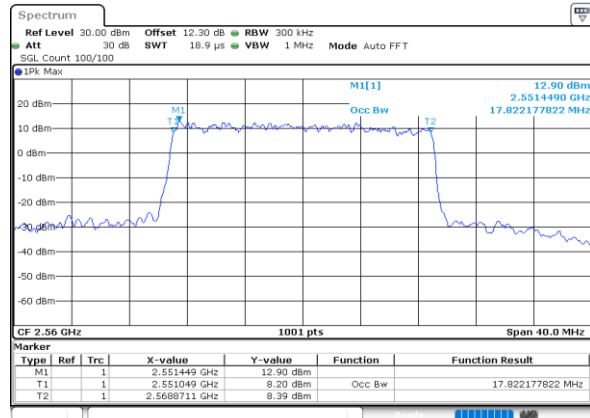

Date: 26.SEP.2020 01:23:15

LTE Band 7

Lowest Channel / 15MHz / 64QAM

Date: 26.SEP.2020 01:14:31

Lowest Channel / 20MHz / 64QAM

Date: 26.SEP.2020 01:18:02

Middle Channel / 15MHz / 64QAM

Date: 26.SEP.2020 01:14:54

Middle Channel / 20MHz / 64QAM

Date: 26.SEP.2020 01:18:26

Highest Channel / 15MHz / 64QAM

Date: 26.SEP.2020 01:15:17

Highest Channel / 20MHz / 64QAM

Date: 26.SEP.2020 01:18:49

Conducted Band Edge