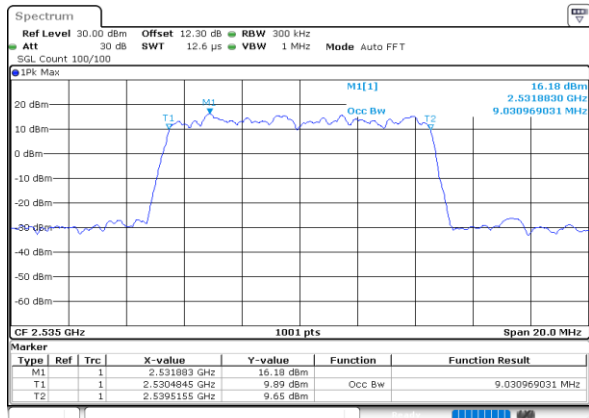

Highest Channel / 20MHz / QPSK

Date: 26.SEP.2020 01:17:15

Highest Channel / 20MHz / 16QAM

Date: 26.SEP.2020 01:17:27

LTE Band 7

Lowest Channel / 5MHz / 64QAM

Date: 26.SEP.2020 01:07:39

Lowest Channel / 10MHz / 64QAM

Date: 26.SEP.2020 01:11:10

Middle Channel / 5MHz / 64QAM

Date: 26.SEP.2020 01:08:02

Middle Channel / 10MHz / 64QAM

Date: 26.SEP.2020 01:11:34

Highest Channel / 5MHz / 64QAM

Date: 26.SEP.2020 01:08:25

Highest Channel / 10MHz / 64QAM