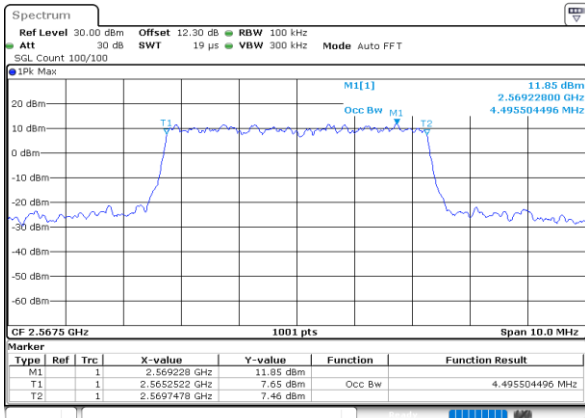

Highest Channel / 20MHz / QPSK

Date: 26.SEP.2020 01:17:15

Highest Channel / 20MHz / 16QAM

Date: 26.SEP.2020 01:17:27

LTE Band 7

Lowest Channel / 5MHz / 64QAM

Date: 26.SEP.2020 01:07:39

Lowest Channel / 10MHz / 64QAM

Date: 26.SEP.2020 01:11:10

Middle Channel / 5MHz / 64QAM

Date: 26.SEP.2020 01:08:02

Middle Channel / 10MHz / 64QAM

Date: 26.SEP.2020 01:11:34

Highest Channel / 5MHz / 64QAM

Date: 26.SEP.2020 01:08:25

Highest Channel / 10MHz / 64QAM

Date: 26.SEP.2020 01:23:15

LTE Band 7

Lowest Channel / 15MHz / 64QAM

Date: 26.SEP.2020 01:14:31

Lowest Channel / 20MHz / 64QAM

Date: 26.SEP.2020 01:18:02

Middle Channel / 15MHz / 64QAM

Date: 26.SEP.2020 01:14:54