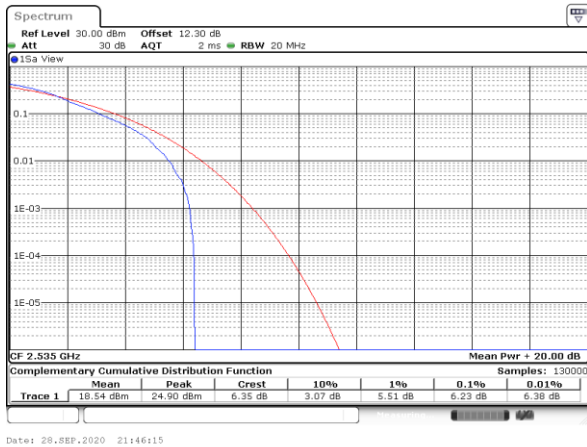

Date: 28.SEP.2020 21:45:19

Highest Channel / 1RB

Date: 28.SEP.2020 21:45:30

Highest Channel / Full RB

Date: 28.SEP.2020 21:45:41

LTE Band 7 / 20MHz / 16QAM

Lowest Channel / 1RB

Lowest Channel / Full RB

Middle Channel / 1RB

Middle Channel / Full RB

Highest Channel / 1RB

Highest Channel / Full RB

LTE Band 7 / 20MHz / 64QAM

Lowest Channel / 1RB

Lowest Channel / Full RB

Middle Channel / 1RB

Middle Channel / Full RB

Highest Channel / 1RB

Highest Channel / Full RB

26dB Bandwidth

Mode	LTE Band 7 : 26dB BW(MHz)											
BW	1.4MHz		3MHz		5MHz		10MHz		15MHz		20MHz	
Mod.	QPSK	16QAM	QPSK	16QAM	QPSK	16QAM	QPSK	16QAM	QPSK	16QAM	QPSK	16QAM
Lowest CH	-	-	-	-	4.99	4.97	9.69	9.87	14.57	14.30	19.06	19.10
Middle CH	-	-	-	-	4.91	4.89	9.81	9.77	14.33	14.27	19.10	18.90
Highest CH	-	-	-	-	5.01	4.83	9.69	9.89	14.30	14.24	18.98	18.78
Mode	LTE Band 7 : 26dB BW(MHz)											
BW	1.4MHz		3MHz		5MHz		10MHz		15MHz		20MHz	
Mod.	64QAM		64QAM		64QAM		64QAM		64QAM		64QAM	
Lowest CH	-	-	-	-	4.92	-	10.01	-	14.39	-	19.18	-
Middle CH	-	-	-	-	4.88	-	9.91	-	14.45	-	18.74	-
Highest CH	-	-	-	-	4.89	-	9.89	-	14.48	-	19.10	-