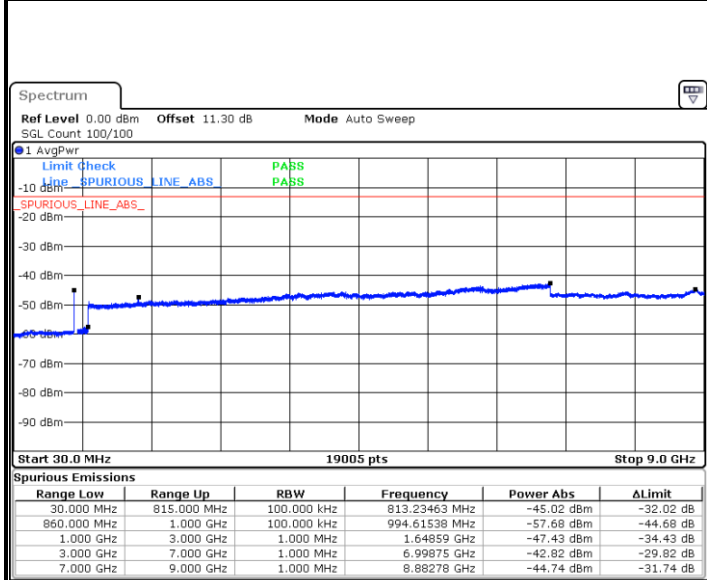

Highest Channel / QPSK

Highest Channel / 16QAM

Date: 28.SEP.2020 20:11:01

Date: 28.SEP.2020 20:11:46

LTE Band 5 / 1.4MHz

Lowest Channel / 64QAM

Middle Channel / 64QAM

Date: 28 SEP 2020 05:33:41

Date: 28 SEP 2020 05:34:50

Highest Channel / 64QAM

Date: 28 SEP 2020 05:39:21

LTE Band 5 / 3MHz

Lowest Channel / 64QAM

Date: 28 SEP 2020 06:04:16

Middle Channel / 64QAM

Date: 28 SEP 2020 06:05:24

Highest Channel / 64QAM

Date: 28 SEP 2020 06:09:55

LTE Band 5 / 5MHz

Lowest Channel / 64QAM

Middle Channel / 64QAM

Date: 28.SEP.2020 19:46:47

Date: 28.SEP.2020 19:47:54

Highest Channel / 64QAM

Date: 28.SEP.2020 20:34:06

LTE Band 5 / 10MHz

Lowest Channel / 64QAM

Middle Channel / 64QAM

Date: 28.SEP.2020 20:17:00

Date: 28.SEP.2020 20:18:07

Highest Channel / 64QAM

Date: 28.SEP.2020 20:22:36