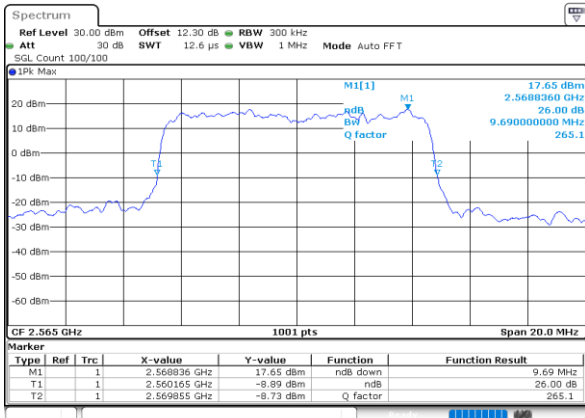

Date: 26_SEP.2020 01:06:40

Highest Channel / 5MHz / QPSK

Date: 26_SEP.2020 01:07:15

Highest Channel / 5MHz / 16QAM

Date: 26_SEP.2020 01:07:27

LTE Band 7

Lowest Channel / 10MHz / QPSK

Date: 26.SEP.2020 01:09:14

Lowest Channel / 10MHz / 16QAM

Date: 26.SEP.2020 01:10:26

Middle Channel / 10MHz / QPSK

Date: 26.SEP.2020 01:10:00

Middle Channel / 10MHz / 16QAM

Date: 26.SEP.2020 01:10:11

Highest Channel / 10MHz / QPSK

Date: 26.SEP.2020 01:10:47

Highest Channel / 10MHz / 16QAM

Date: 26.SEP.2020 01:10:59

LTE Band 7

Lowest Channel / 15MHz / QPSK

Date: 26.SEP.2020 01:12:34

Lowest Channel / 15MHz / 16QAM

Date: 26.SEP.2020 01:12:46

Middle Channel / 15MHz / QPSK

Date: 26.SEP.2020 01:13:20

Middle Channel / 15MHz / 16QAM

Date: 26.SEP.2020 01:13:31

Highest Channel / 15MHz / QPSK

Date: 26.SEP.2020 01:14:07

Highest Channel / 15MHz / 16QAM

Date: 26.SEP.2020 01:14:19

LTE Band 7