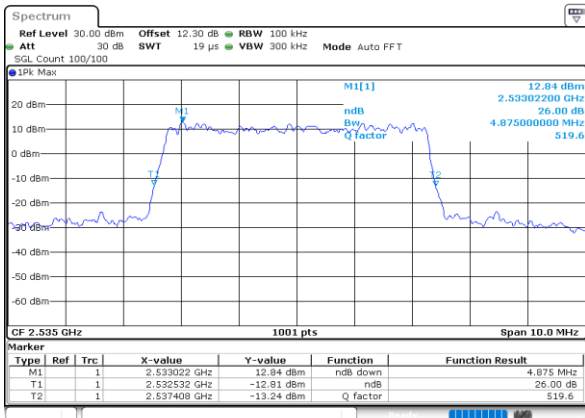

Highest Channel / 20MHz / QPSK

Date: 26.SEP.2020 01:17:39

Highest Channel / 20MHz / 16QAM

Date: 26.SEP.2020 01:17:50

LTE Band 7

Lowest Channel / 5MHz / 64QAM

Date: 26.SEP.2020 01:07:51

Lowest Channel / 10MHz / 64QAM

Date: 26.SEP.2020 01:11:22

Middle Channel / 5MHz / 64QAM

Date: 26.SEP.2020 01:08:13

Middle Channel / 10MHz / 64QAM

Date: 26.SEP.2020 01:11:45

Highest Channel / 5MHz / 64QAM

Date: 26.SEP.2020 01:08:37

Highest Channel / 10MHz / 64QAM