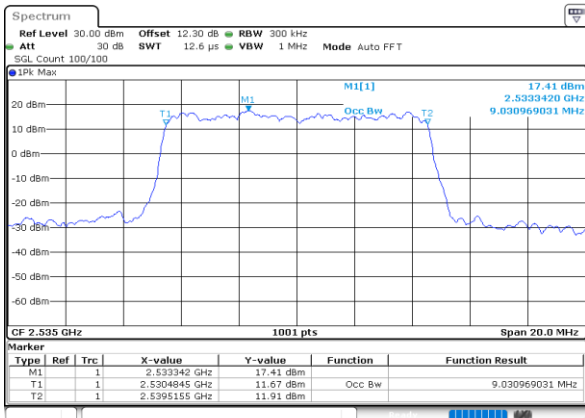

LTE Band 7

Lowest Channel / 5MHz / QPSK

Date: 26.SEP.2020 01:05:19

Lowest Channel / 5MHz / 16QAM

Date: 26.SEP.2020 01:05:31

Middle Channel / 5MHz / QPSK

Date: 26.SEP.2020 01:06:06

Middle Channel / 5MHz / 16QAM

Date: 26.SEP.2020 01:06:17

Highest Channel / 5MHz / QPSK

Date: 26.SEP.2020 01:06:51

Highest Channel / 5MHz / 16QAM

Date: 26.SEP.2020 01:07:03

LTE Band 7

Lowest Channel / 10MHz / QPSK

Date: 26.SEP.2020 01:09:50

Lowest Channel / 10MHz / 16QAM

Date: 26.SEP.2020 01:09:02

Middle Channel / 10MHz / QPSK

Date: 26.SEP.2020 01:09:37

Middle Channel / 10MHz / 16QAM

Date: 26.SEP.2020 01:09:49

Highest Channel / 10MHz / QPSK

Date: 26.SEP.2020 01:10:23