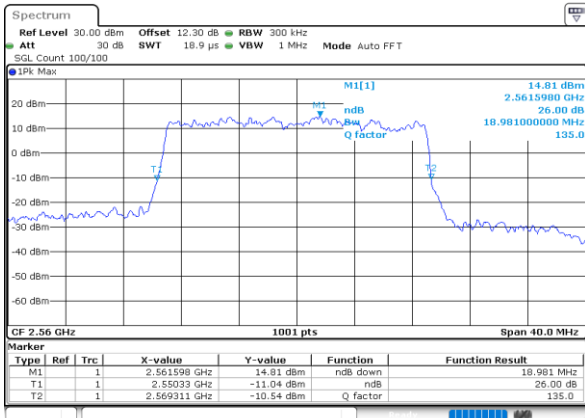

Date: 26.SEP.2020 01:13:20

Middle Channel / 15MHz / 16QAM

Date: 26.SEP.2020 01:13:31

Highest Channel / 15MHz / QPSK

Date: 26.SEP.2020 01:14:07

Highest Channel / 15MHz / 16QAM

Date: 26.SEP.2020 01:14:19

LTE Band 7

Lowest Channel / 20MHz / QPSK

Date: 26.SEP.2020 01:16:06

Lowest Channel / 20MHz / 16QAM

Date: 26.SEP.2020 01:16:18

Middle Channel / 20MHz / QPSK

Date: 26.SEP.2020 01:16:52

Middle Channel / 20MHz / 16QAM

Date: 26.SEP.2020 01:17:03

Highest Channel / 20MHz / QPSK

Date: 26.SEP.2020 01:17:39

Highest Channel / 20MHz / 16QAM

Date: 26.SEP.2020 01:17:50

LTE Band 7

Lowest Channel / 5MHz / 64QAM

Date: 26.SEP.2020 01:07:51

Lowest Channel / 10MHz / 64QAM