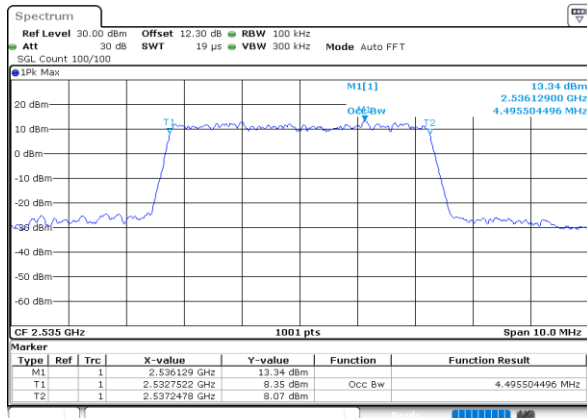

Middle Channel / 20MHz / 64QAM

Date: 26.SEP.2020 01:18:37

Highest Channel / 15MHz / 64QAM

Date: 26.SEP.2020 01:15:28

Highest Channel / 20MHz / 64QAM

Date: 26.SEP.2020 01:19:00

Occupied Bandwidth

Mode	LTE Band 7 : 99%OBW(MHz)											
BW	1.4MHz		3MHz		5MHz		10MHz		15MHz		20MHz	
Mod.	QPSK	16QAM	QPSK	16QAM	QPSK	16QAM	QPSK	16QAM	QPSK	16QAM	QPSK	16QAM
Lowest CH	-	-	-	-	4.50	4.49	9.03	9.01	13.46	13.43	17.82	17.90
Middle CH	-	-	-	-	4.50	4.50	9.03	9.03	13.52	13.46	17.86	17.86
Highest CH	-	-	-	-	4.47	4.51	9.09	9.05	13.40	13.46	17.90	17.90
Mode	LTE Band 7 : 99%OBW(MHz)											
BW	1.4MHz		3MHz		5MHz		10MHz		15MHz		20MHz	
Mod.	64QAM		64QAM		64QAM		64QAM		64QAM		64QAM	
Lowest CH	-	-	-	-	4.50	-	8.99	-	13.43	-	17.90	-
Middle CH	-	-	-	-	4.53	-	9.03	-	13.43	-	17.82	-
Highest CH	-	-	-	-	4.50	-	9.07	-	13.46	-	17.82	-

LTE Band 7

Lowest Channel / 5MHz / QPSK

Date: 26.SEP.2020 01:05:19

Lowest Channel / 5MHz / 16QAM

Date: 26.SEP.2020 01:05:31

Middle Channel / 5MHz / QPSK

Date: 26.SEP.2020 01:06:06

Middle Channel / 5MHz / 16QAM

Date: 26.SEP.2020 01:06:17

Highest Channel / 5MHz / QPSK

Date: 26.SEP.2020 01:06:51

Highest Channel / 5MHz / 16QAM

Date: 26.SEP.2020 01:07:03

LTE Band 7

Lowest Channel / 10MHz / QPSK

Date: 26.SEP.2020 01:09:50