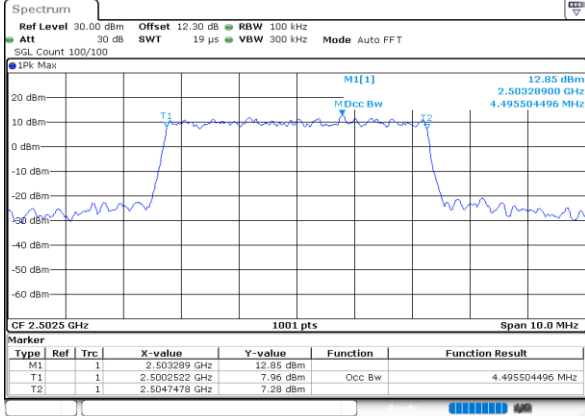

Highest Channel / 20MHz / QPSK

Date: 26.SEP.2020 01:17:15

Highest Channel / 20MHz / 16QAM

Date: 26.SEP.2020 01:17:27

LTE Band 7

Lowest Channel / 5MHz / 64QAM

Date: 26.SEP.2020 01:07:39

Lowest Channel / 10MHz / 64QAM

Date: 26.SEP.2020 01:11:10

Middle Channel / 5MHz / 64QAM

Date: 26.SEP.2020 01:08:02

Middle Channel / 10MHz / 64QAM

Date: 26.SEP.2020 01:11:34

Highest Channel / 5MHz / 64QAM

Date: 26.SEP.2020 01:08:25

Highest Channel / 10MHz / 64QAM