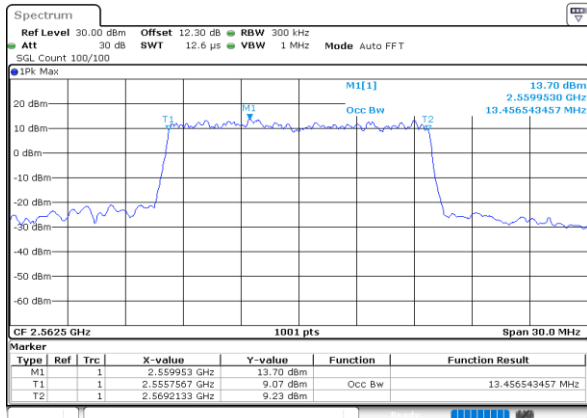

Highest Channel / 20MHz / QPSK

Date: 26.SEP.2020 01:17:15

Highest Channel / 20MHz / 16QAM

Date: 26.SEP.2020 01:17:27

LTE Band 7

Lowest Channel / 5MHz / 64QAM

Date: 26.SEP.2020 01:07:39

Lowest Channel / 10MHz / 64QAM

Date: 26.SEP.2020 01:11:10

Middle Channel / 5MHz / 64QAM

Date: 26.SEP.2020 01:08:02

Middle Channel / 10MHz / 64QAM

Date: 26.SEP.2020 01:11:34

Highest Channel / 5MHz / 64QAM

Date: 26.SEP.2020 01:08:25

Highest Channel / 10MHz / 64QAM

Date: 26.SEP.2020 01:23:15

LTE Band 7

Lowest Channel / 15MHz / 64QAM

Date: 26.SEP.2020 01:14:31

Lowest Channel / 20MHz / 64QAM

Date: 26.SEP.2020 01:18:02

Middle Channel / 15MHz / 64QAM

Date: 26.SEP.2020 01:14:54

Middle Channel / 20MHz / 64QAM

Date: 26.SEP.2020 01:18:26

Highest Channel / 15MHz / 64QAM

Date: 26.SEP.2020 01:15:17

Highest Channel / 20MHz / 64QAM

Date: 26.SEP.2020 01:18:49

Conducted Band Edge