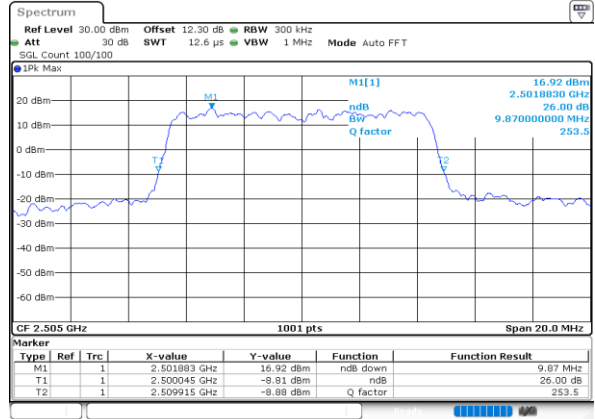

LTE Band 7

Lowest Channel / 5MHz / QPSK

Date: 26_SEP.2020 01:05:43

Lowest Channel / 5MHz / 16QAM

Date: 26_SEP.2020 01:05:54

Middle Channel / 5MHz / QPSK

Date: 26_SEP.2020 01:06:29

Middle Channel / 5MHz / 16QAM

Date: 26_SEP.2020 01:06:40

Highest Channel / 5MHz / QPSK

Date: 26_SEP.2020 01:07:15

Highest Channel / 5MHz / 16QAM

Date: 26_SEP.2020 01:07:27

LTE Band 7

Lowest Channel / 10MHz / QPSK

Date: 26.SEP.2020 01:09:14

Lowest Channel / 10MHz / 16QAM

Date: 26.SEP.2020 01:10:26

Middle Channel / 10MHz / QPSK

Date: 26.SEP.2020 01:10:00

Middle Channel / 10MHz / 16QAM

Date: 26.SEP.2020 01:10:11

Highest Channel / 10MHz / QPSK

Date: 26.SEP.2020 01:10:47