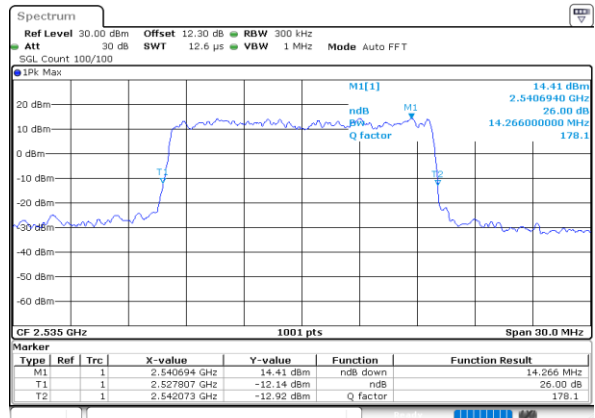

Highest Channel / 10MHz / 16QAM

Date: 26.SEP.2020 01:10:59

LTE Band 7

Lowest Channel / 15MHz / QPSK

Date: 26.SEP.2020 01:12:34

Lowest Channel / 15MHz / 16QAM

Date: 26.SEP.2020 01:12:46

Middle Channel / 15MHz / QPSK

Date: 26.SEP.2020 01:13:20

Middle Channel / 15MHz / 16QAM

Date: 26.SEP.2020 01:13:31

Highest Channel / 15MHz / QPSK

Date: 26.SEP.2020 01:14:07

Highest Channel / 15MHz / 16QAM

Date: 26.SEP.2020 01:14:19

LTE Band 7