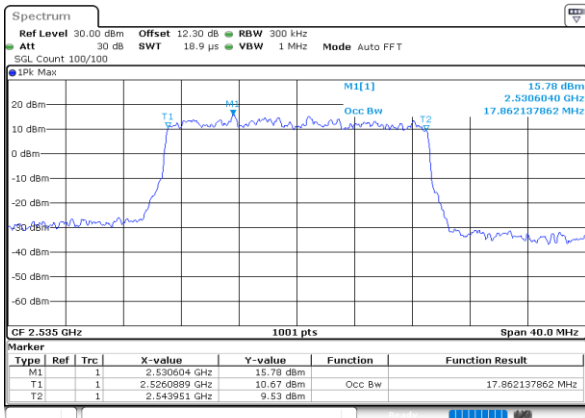

Date: 26.SEP.2020 01:12:50

Middle Channel / 15MHz / 16QAM

Date: 26.SEP.2020 01:13:09

Highest Channel / 15MHz / QPSK

Date: 26.SEP.2020 01:13:43

Highest Channel / 15MHz / 16QAM

Date: 26.SEP.2020 01:13:55

LTE Band 7

Lowest Channel / 20MHz / QPSK

Date: 26.SEP.2020 01:15:42

Lowest Channel / 20MHz / 16QAM

Date: 26.SEP.2020 01:15:54

Middle Channel / 20MHz / QPSK

Date: 26.SEP.2020 01:16:29

Middle Channel / 20MHz / 16QAM

Date: 26.SEP.2020 01:16:40

Highest Channel / 20MHz / QPSK

Date: 26.SEP.2020 01:17:15

Highest Channel / 20MHz / 16QAM

Date: 26.SEP.2020 01:17:27

LTE Band 7

Lowest Channel / 5MHz / 64QAM

Date: 26.SEP.2020 01:07:39

Lowest Channel / 10MHz / 64QAM