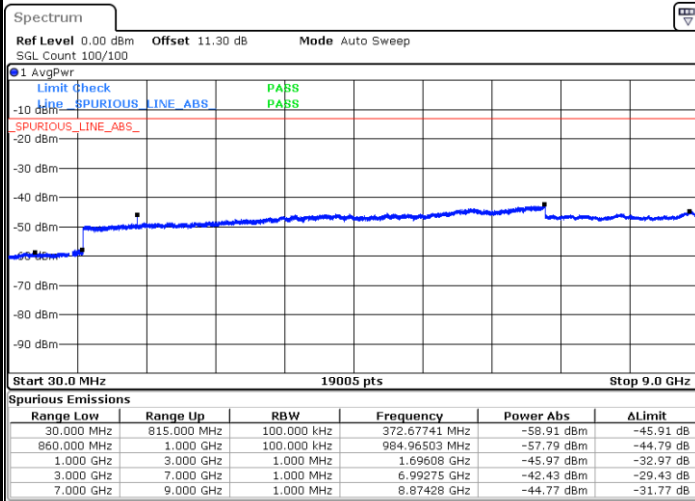

Date: 28.SEP.2020 19:59:49

Lowest Channel / 16QAM

Date: 28.SEP.2020 20:00:34

LTE Band 5 / 10MHz

Middle Channel / QPSK

Middle Channel / 16QAM

Date: 28.SEP.2020 20:02:04

Date: 28.SEP.2020 20:02:49

Highest Channel / QPSK

Highest Channel / 16QAM

Date: 28.SEP.2020 20:11:01

Date: 28.SEP.2020 20:11:46

LTE Band 5 / 1.4MHz

Lowest Channel / 64QAM

Middle Channel / 64QAM

Date: 28 SEP 2020 05:33:41

Date: 28 SEP 2020 05:34:50

Highest Channel / 64QAM

Date: 28 SEP 2020 05:39:21

LTE Band 5 / 3MHz

Lowest Channel / 64QAM

Date: 28 SEP 2020 06:04:16

Middle Channel / 64QAM

Date: 28 SEP 2020 06:05:24