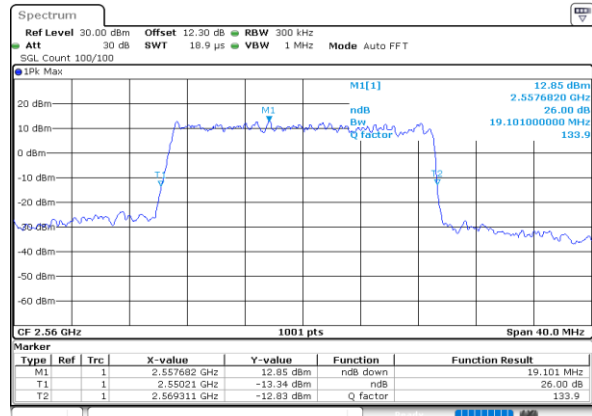

Date: 26.SEP.2020 01:11:57

LTE Band 7

Lowest Channel / 15MHz / 64QAM

Date: 26.SEP.2020 01:14:42

Lowest Channel / 20MHz / 64QAM

Date: 26.SEP.2020 01:18:14

Middle Channel / 15MHz / 64QAM

Date: 26.SEP.2020 01:15:05

Middle Channel / 20MHz / 64QAM

Date: 26.SEP.2020 01:18:37

Highest Channel / 15MHz / 64QAM

Date: 26.SEP.2020 01:15:28

Highest Channel / 20MHz / 64QAM

Date: 26.SEP.2020 01:19:00

Occupied Bandwidth

Mode	LTE Band 7 : 99%OBW(MHz)											
BW	1.4MHz		3MHz		5MHz		10MHz		15MHz		20MHz	
Mod.	QPSK	16QAM	QPSK	16QAM	QPSK	16QAM	QPSK	16QAM	QPSK	16QAM	QPSK	16QAM
Lowest CH	-	-	-	-	4.50	4.49	9.03	9.01	13.46	13.43	17.82	17.90
Middle CH	-	-	-	-	4.50	4.50	9.03	9.03	13.52	13.46	17.86	17.86
Highest CH	-	-	-	-	4.47	4.51	9.09	9.05	13.40	13.46	17.90	17.90
Mode	LTE Band 7 : 99%OBW(MHz)											
BW	1.4MHz		3MHz		5MHz		10MHz		15MHz		20MHz	
Mod.	64QAM		64QAM		64QAM		64QAM		64QAM		64QAM	
Lowest CH	-	-	-	-	4.50	-	8.99	-	13.43	-	17.90	-
Middle CH	-	-	-	-	4.53	-	9.03	-	13.43	-	17.82	-
Highest CH	-	-	-	-	4.50	-	9.07	-	13.46	-	17.82	-

LTE Band 7

Lowest Channel / 5MHz / QPSK

Date: 26.SEP.2020 01:05:19

Lowest Channel / 5MHz / 16QAM

Date: 26.SEP.2020 01:05:31

Middle Channel / 5MHz / QPSK

Date: 26.SEP.2020 01:06:06

Middle Channel / 5MHz / 16QAM