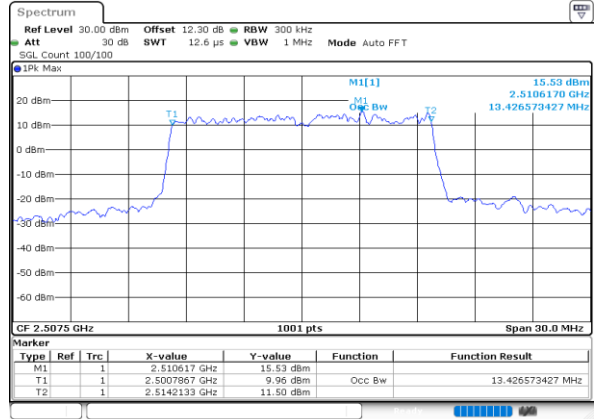

Highest Channel / 10MHz / 16QAM

Date: 26.SEP.2020 01:10:35

LTE Band 7

Lowest Channel / 15MHz / QPSK

Date: 26.SEP.2020 01:12:10

Lowest Channel / 15MHz / 16QAM

Date: 26.SEP.2020 01:12:22

Middle Channel / 15MHz / QPSK

Date: 26.SEP.2020 01:12:50

Middle Channel / 15MHz / 16QAM

Date: 26.SEP.2020 01:13:09

Highest Channel / 15MHz / QPSK

Date: 26.SEP.2020 01:13:43

Highest Channel / 15MHz / 16QAM

Date: 26.SEP.2020 01:13:55

LTE Band 7