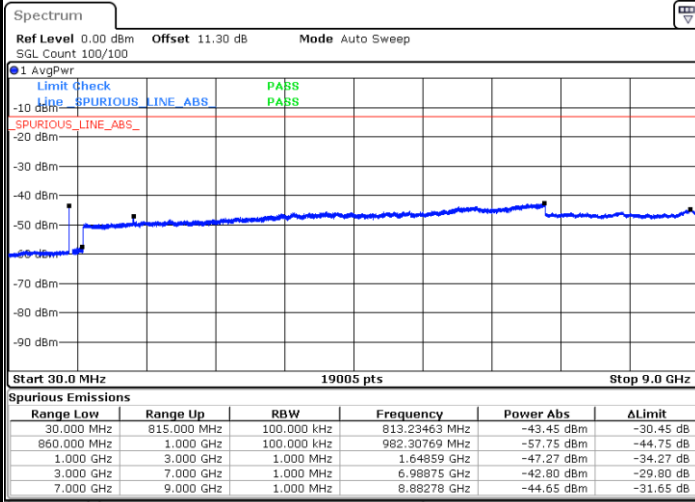

Highest Channel / QPSK

Highest Channel / 16QAM

Date: 28.SEP.2020 20:11:01

Date: 28.SEP.2020 20:11:46

LTE Band 5 / 1.4MHz

Lowest Channel / 64QAM

Middle Channel / 64QAM

Date: 28 SEP 2020 05:33:41

Date: 28 SEP 2020 05:34:50

Highest Channel / 64QAM

Date: 28 SEP 2020 05:39:21

LTE Band 5 / 3MHz

Lowest Channel / 64QAM

Date: 28 SEP 2020 06:04:16

Middle Channel / 64QAM

Date: 28 SEP 2020 06:05:24