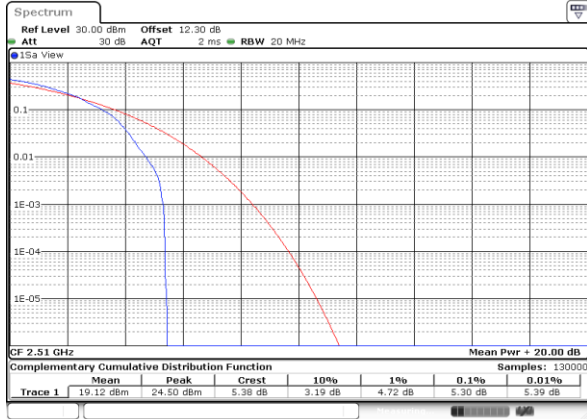

Date: 28.SEP.2020 21:45:19

Highest Channel / 1RB

Date: 28.SEP.2020 21:45:30

Highest Channel / Full RB

Date: 28.SEP.2020 21:45:41

LTE Band 7 / 20MHz / 16QAM

Lowest Channel / 1RB

Lowest Channel / Full RB

Middle Channel / 1RB

Middle Channel / Full RB

Highest Channel / 1RB

Highest Channel / Full RB

LTE Band 7 / 20MHz / 64QAM

Lowest Channel / 1RB

Lowest Channel / Full RB

Middle Channel / 1RB

Middle Channel / Full RB

Highest Channel / 1RB

Highest Channel / Full RB

26dB Bandwidth

Mode	LTE Band 7 : 26dB BW(MHz)											
BW	1.4MHz		3MHz		5MHz		10MHz		15MHz		20MHz	
Mod.	QPSK	16QAM	QPSK	16QAM	QPSK	16QAM	QPSK	16QAM	QPSK	16QAM	QPSK	16QAM
Lowest CH	-	-	-	-	4.99	4.97	9.69	9.87	14.57	14.30	19.06	19.10
Middle CH	-	-	-	-	4.91	4.89	9.81	9.77	14.33	14.27	19.10	18.90
Highest CH	-	-	-	-	5.01	4.83	9.69	9.89	14.30	14.24	18.98	18.78
Mode	LTE Band 7 : 26dB BW(MHz)											
BW	1.4MHz		3MHz		5MHz		10MHz		15MHz		20MHz	
Mod.	64QAM		64QAM		64QAM		64QAM		64QAM		64QAM	
Lowest CH	-	-	-	-	4.92	-	10.01	-	14.39	-	19.18	-
Middle CH	-	-	-	-	4.88	-	9.91	-	14.45	-	18.74	-
Highest CH	-	-	-	-	4.89	-	9.89	-	14.48	-	19.10	-