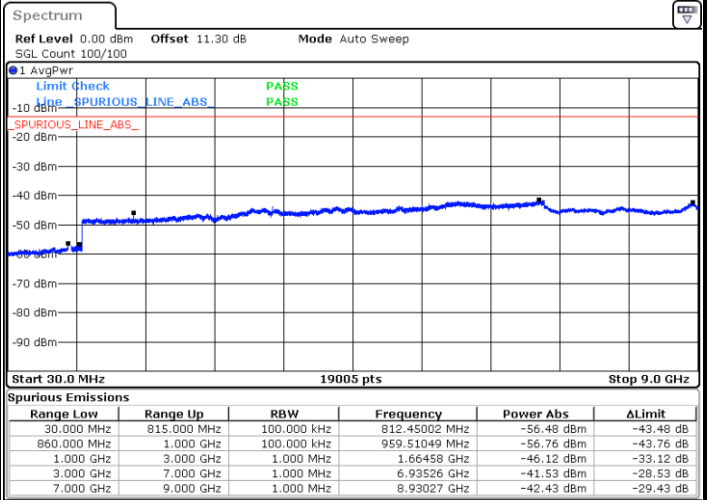

Date: 28 SEP.2020 06:21:15

LTE Band 5 / 5MHz

Highest Channel / QPSK

Date: 28.SEP.2020 19:41:33

Highest Channel / 16QAM

Date: 28.SEP.2020 19:42:18

LTE Band 5 / 10MHz

Lowest Channel / QPSK

Date: 28.SEP.2020 19:59:49

Lowest Channel / 16QAM

Date: 28.SEP.2020 20:00:34

LTE Band 5 / 10MHz

Middle Channel / QPSK

Middle Channel / 16QAM

Date: 28.SEP.2020 20:02:04

Date: 28.SEP.2020 20:02:49

Highest Channel / QPSK

Highest Channel / 16QAM

Date: 28.SEP.2020 20:11:01

Date: 28.SEP.2020 20:11:46

LTE Band 5 / 1.4MHz

Lowest Channel / 64QAM

Middle Channel / 64QAM

Date: 28 SEP 2020 05:33:41

Date: 28 SEP 2020 05:34:50

Highest Channel / 64QAM

Date: 28 SEP 2020 05:39:21

LTE Band 5 / 3MHz

Lowest Channel / 64QAM

Date: 28 SEP 2020 06:04:16

Middle Channel / 64QAM

Date: 28 SEP 2020 06:05:24