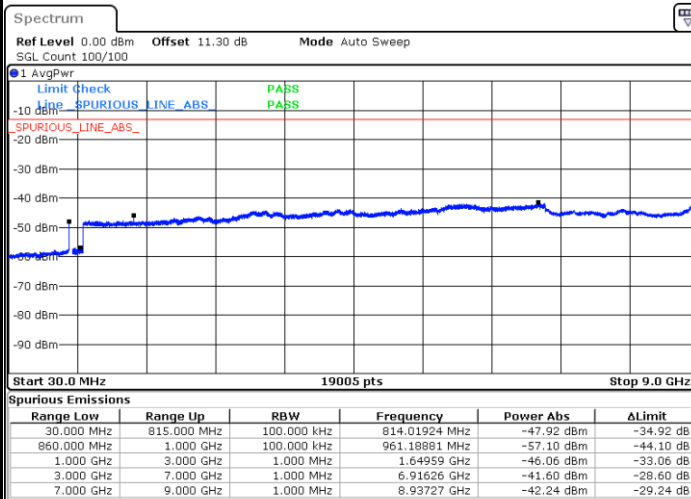

Date: 28 SEP.2020 06:21:15

LTE Band 5 / 5MHz

Highest Channel / QPSK

Date: 28.SEP.2020 19:41:33

Highest Channel / 16QAM

Date: 28.SEP.2020 19:42:18

LTE Band 5 / 10MHz

Lowest Channel / QPSK

Date: 28.SEP.2020 19:59:49

Lowest Channel / 16QAM

Date: 28.SEP.2020 20:00:34

LTE Band 5 / 10MHz

Middle Channel / QPSK

Middle Channel / 16QAM

Date: 28.SEP.2020 20:02:04

Date: 28.SEP.2020 20:02:49

Highest Channel / QPSK

Highest Channel / 16QAM

Date: 28.SEP.2020 20:11:01

Date: 28.SEP.2020 20:11:46

LTE Band 5 / 1.4MHz

Lowest Channel / 64QAM

Middle Channel / 64QAM

Date: 28 SEP 2020 05:33:41