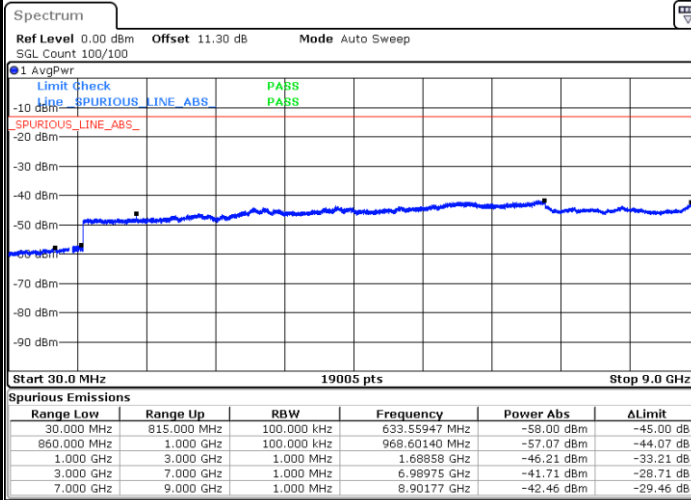

LTE Band 5 / 5MHz

Lowest Channel / QPSK

Lowest Channel / 16QAM

Date: 28 SEP.2020 06:18:12

Date: 28 SEP.2020 06:18:58

Middle Channel / QPSK

Middle Channel / 16QAM

Date: 28 SEP.2020 06:20:30

Date: 28 SEP.2020 06:21:15

LTE Band 5 / 5MHz

Highest Channel / QPSK

Date: 28.SEP.2020 19:41:33

Highest Channel / 16QAM

Date: 28.SEP.2020 19:42:18

LTE Band 5 / 10MHz

Lowest Channel / QPSK