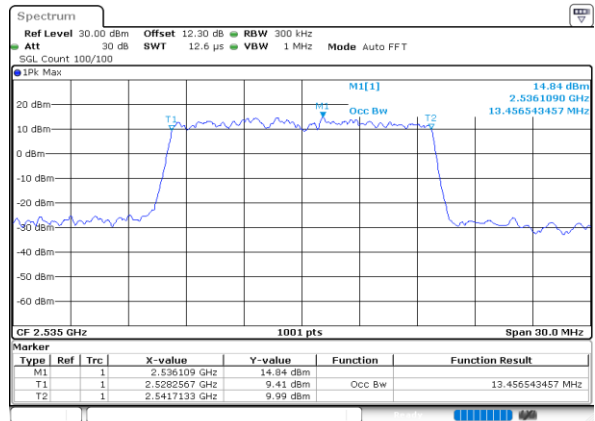

Highest Channel / 10MHz / 16QAM

Date: 26.SEP.2020 01:10:35

LTE Band 7

Lowest Channel / 15MHz / QPSK

Date: 26.SEP.2020 01:12:10

Lowest Channel / 15MHz / 16QAM

Date: 26.SEP.2020 01:12:22

Middle Channel / 15MHz / QPSK

Date: 26.SEP.2020 01:12:50

Middle Channel / 15MHz / 16QAM

Date: 26.SEP.2020 01:13:09

Highest Channel / 15MHz / QPSK

Date: 26.SEP.2020 01:13:43

Highest Channel / 15MHz / 16QAM

Date: 26.SEP.2020 01:13:55

LTE Band 7