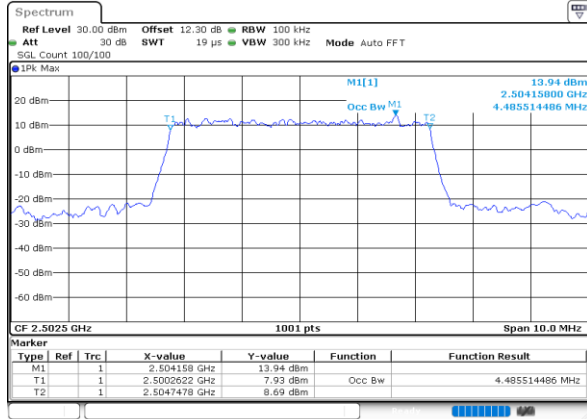

Date: 26.SEP.2020 01:11:57

LTE Band 7

Lowest Channel / 15MHz / 64QAM

Date: 26.SEP.2020 01:14:42

Lowest Channel / 20MHz / 64QAM

Date: 26.SEP.2020 01:18:14

Middle Channel / 15MHz / 64QAM

Date: 26.SEP.2020 01:15:05

Middle Channel / 20MHz / 64QAM

Date: 26.SEP.2020 01:18:37

Highest Channel / 15MHz / 64QAM

Date: 26.SEP.2020 01:15:28

Highest Channel / 20MHz / 64QAM

Date: 26.SEP.2020 01:19:00

Occupied Bandwidth

Mode	LTE Band 7 : 99%OBW(MHz)											
BW	1.4MHz		3MHz		5MHz		10MHz		15MHz		20MHz	
Mod.	QPSK	16QAM	QPSK	16QAM	QPSK	16QAM	QPSK	16QAM	QPSK	16QAM	QPSK	16QAM
Lowest CH	-	-	-	-	4.50	4.49	9.03	9.01	13.46	13.43	17.82	17.90
Middle CH	-	-	-	-	4.50	4.50	9.03	9.03	13.52	13.46	17.86	17.86
Highest CH	-	-	-	-	4.47	4.51	9.09	9.05	13.40	13.46	17.90	17.90
Mode	LTE Band 7 : 99%OBW(MHz)											
BW	1.4MHz		3MHz		5MHz		10MHz		15MHz		20MHz	
Mod.	64QAM		64QAM		64QAM		64QAM		64QAM		64QAM	
Lowest CH	-	-	-	-	4.50	-	8.99	-	13.43	-	17.90	-
Middle CH	-	-	-	-	4.53	-	9.03	-	13.43	-	17.82	-
Highest CH	-	-	-	-	4.50	-	9.07	-	13.46	-	17.82	-

LTE Band 7

Lowest Channel / 5MHz / QPSK

Date: 26.SEP.2020 01:05:19

Lowest Channel / 5MHz / 16QAM

Date: 26.SEP.2020 01:05:31

Middle Channel / 5MHz / QPSK

Date: 26.SEP.2020 01:06:06

Middle Channel / 5MHz / 16QAM