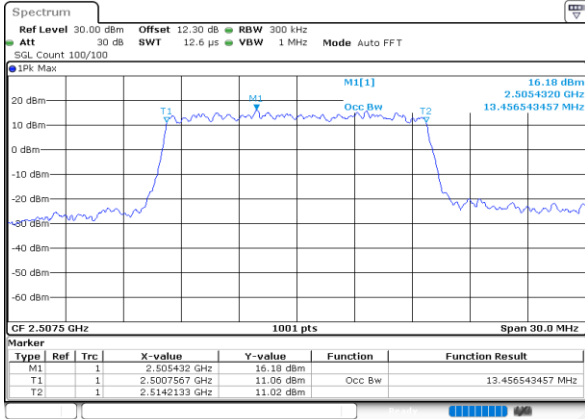

Lowest Channel / 10MHz / 16QAM

Date: 26.SEP.2020 01:09:02

Middle Channel / 10MHz / QPSK

Date: 26.SEP.2020 01:09:37

Middle Channel / 10MHz / 16QAM

Date: 26.SEP.2020 01:09:49

Highest Channel / 10MHz / QPSK

Date: 26.SEP.2020 01:10:23

Highest Channel / 10MHz / 16QAM

Date: 26.SEP.2020 01:10:35

LTE Band 7

Lowest Channel / 15MHz / QPSK

Date: 26.SEP.2020 01:12:10

Lowest Channel / 15MHz / 16QAM

Date: 26.SEP.2020 01:12:22

Middle Channel / 15MHz / QPSK

Date: 26.SEP.2020 01:12:50

Middle Channel / 15MHz / 16QAM

Date: 26.SEP.2020 01:13:09

Highest Channel / 15MHz / QPSK

Date: 26.SEP.2020 01:13:43

Highest Channel / 15MHz / 16QAM

Date: 26.SEP.2020 01:13:55

LTE Band 7