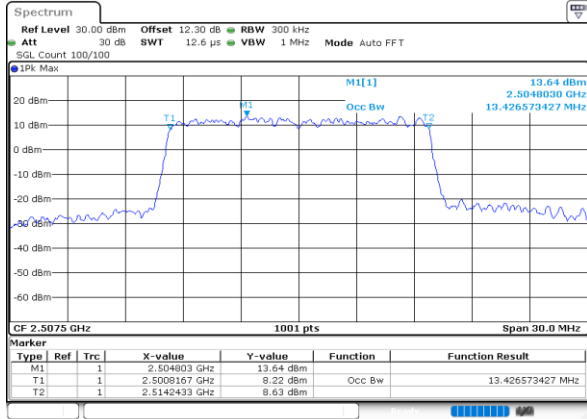

Highest Channel / 20MHz / QPSK

Date: 26.SEP.2020 01:17:15

Highest Channel / 20MHz / 16QAM

Date: 26.SEP.2020 01:17:27

LTE Band 7

Lowest Channel / 5MHz / 64QAM

Date: 26.SEP.2020 01:07:39

Lowest Channel / 10MHz / 64QAM

Date: 26.SEP.2020 01:11:10

Middle Channel / 5MHz / 64QAM

Date: 26.SEP.2020 01:08:02

Middle Channel / 10MHz / 64QAM

Date: 26.SEP.2020 01:11:34

Highest Channel / 5MHz / 64QAM

Date: 26.SEP.2020 01:08:25

Highest Channel / 10MHz / 64QAM

Date: 26.SEP.2020 01:23:15

LTE Band 7

Lowest Channel / 15MHz / 64QAM

Date: 26.SEP.2020 01:14:31

Lowest Channel / 20MHz / 64QAM

Date: 26.SEP.2020 01:18:02

Middle Channel / 15MHz / 64QAM

Date: 26.SEP.2020 01:14:54