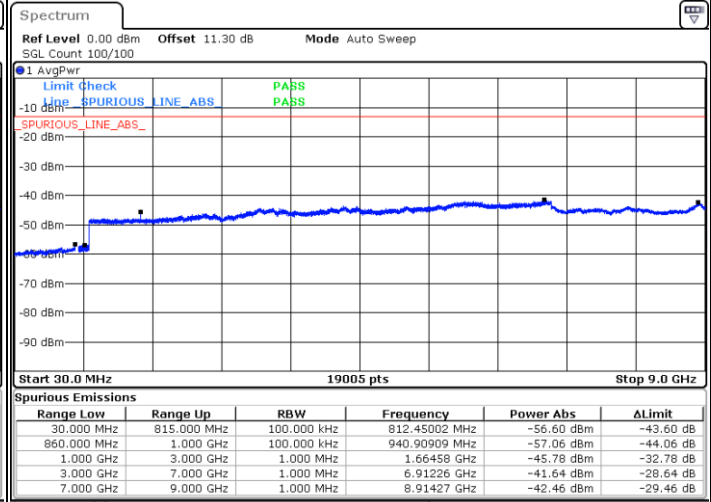

Highest Channel / 64QAM

Date: 28 SEP 2020 06:09:55

LTE Band 5 / 5MHz

Lowest Channel / 64QAM

Middle Channel / 64QAM

Date: 28.SEP.2020 19:46:47

Date: 28.SEP.2020 19:47:54

Highest Channel / 64QAM

Date: 28.SEP.2020 20:34:06

LTE Band 5 / 10MHz

Lowest Channel / 64QAM

Middle Channel / 64QAM

Date: 28.SEP.2020 20:17:00

Date: 28.SEP.2020 20:18:07

Highest Channel / 64QAM

Date: 28.SEP.2020 20:22:36

Frequency Stability

Test Conditions		LTE Band 5 (QPSK) / Middle Channel	Limit
Temperature (°C)	Voltage (Volt)	BW 10MHz	2.5ppm
		Deviation (ppm)	Result
50	Normal Voltage	0.0148	PASS
40	Normal Voltage	0.0123	
30	Normal Voltage	0.0012	
20(Ref.)	Normal Voltage	0.0000	
10	Normal Voltage	0.0148	
0	Normal Voltage	0.0106	
-10	Normal Voltage	0.0038	
-20	Normal Voltage	0.0056	
-30	Normal Voltage	0.0005	
20	Maximum Voltage	0.0022	
20	Normal Voltage	0.0148	
20	Battery End Point	0.0086	

Note:

1. Normal Voltage =3.85 V. ; Battery End Point (BEP) =3.6 V. ; Maximum Voltage =4.39 V.
2. The frequency fundamental emissions stay within the authorized frequency block.

LTE Band 7

Peak-to-Average Ratio