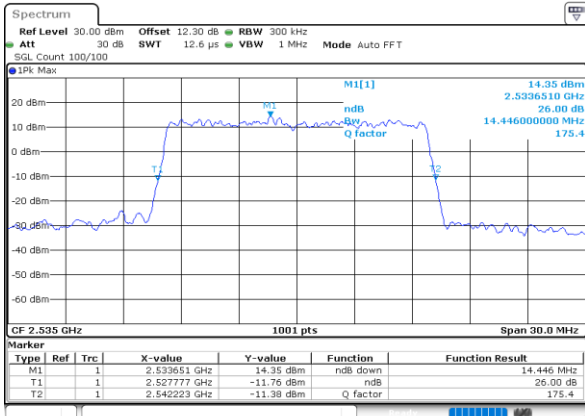

Date: 26.SEP.2020 01:11:57

LTE Band 7

Lowest Channel / 15MHz / 64QAM

Date: 26.SEP.2020 01:14:42

Lowest Channel / 20MHz / 64QAM

Date: 26.SEP.2020 01:18:14

Middle Channel / 15MHz / 64QAM

Date: 26.SEP.2020 01:15:05

Middle Channel / 20MHz / 64QAM

Date: 26.SEP.2020 01:18:37

Highest Channel / 15MHz / 64QAM

Date: 26.SEP.2020 01:15:28

Highest Channel / 20MHz / 64QAM

Date: 26.SEP.2020 01:19:00

Occupied Bandwidth

Mode	LTE Band 7 : 99%OBW(MHz)											
BW	1.4MHz		3MHz		5MHz		10MHz		15MHz		20MHz	
Mod.	QPSK	16QAM	QPSK	16QAM	QPSK	16QAM	QPSK	16QAM	QPSK	16QAM	QPSK	16QAM
Lowest CH	-	-	-	-	4.50	4.49	9.03	9.01	13.46	13.43	17.82	17.90
Middle CH	-	-	-	-	4.50	4.50	9.03	9.03	13.52	13.46	17.86	17.86
Highest CH	-	-	-	-	4.47	4.51	9.09	9.05	13.40	13.46	17.90	17.90
Mode	LTE Band 7 : 99%OBW(MHz)											
BW	1.4MHz		3MHz		5MHz		10MHz		15MHz		20MHz	
Mod.	64QAM		64QAM		64QAM		64QAM		64QAM		64QAM	
Lowest CH	-	-	-	-	4.50	-	8.99	-	13.43	-	17.90	-
Middle CH	-	-	-	-	4.53	-	9.03	-	13.43	-	17.82	-
Highest CH	-	-	-	-	4.50	-	9.07	-	13.46	-	17.82	-