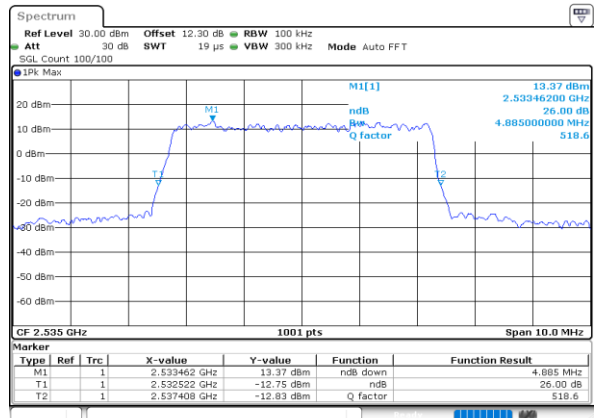

Middle Channel / Full RB

Highest Channel / 1RB

Highest Channel / Full RB

26dB Bandwidth

Mode	LTE Band 7 : 26dB BW(MHz)											
BW	1.4MHz		3MHz		5MHz		10MHz		15MHz		20MHz	
Mod.	QPSK	16QAM	QPSK	16QAM	QPSK	16QAM	QPSK	16QAM	QPSK	16QAM	QPSK	16QAM
Lowest CH	-	-	-	-	4.99	4.97	9.69	9.87	14.57	14.30	19.06	19.10
Middle CH	-	-	-	-	4.91	4.89	9.81	9.77	14.33	14.27	19.10	18.90
Highest CH	-	-	-	-	5.01	4.83	9.69	9.89	14.30	14.24	18.98	18.78
Mode	LTE Band 7 : 26dB BW(MHz)											
BW	1.4MHz		3MHz		5MHz		10MHz		15MHz		20MHz	
Mod.	64QAM		64QAM		64QAM		64QAM		64QAM		64QAM	
Lowest CH	-	-	-	-	4.92	-	10.01	-	14.39	-	19.18	-
Middle CH	-	-	-	-	4.88	-	9.91	-	14.45	-	18.74	-
Highest CH	-	-	-	-	4.89	-	9.89	-	14.48	-	19.10	-

LTE Band 7

Lowest Channel / 5MHz / QPSK

Date: 26_SEP.2020 01:05:43

Lowest Channel / 5MHz / 16QAM

Date: 26_SEP.2020 01:05:54

Middle Channel / 5MHz / QPSK

Date: 26_SEP.2020 01:06:29

Middle Channel / 5MHz / 16QAM

Date: 26_SEP.2020 01:06:40

Highest Channel / 5MHz / QPSK

Date: 26_SEP.2020 01:07:15

Highest Channel / 5MHz / 16QAM

Date: 26_SEP.2020 01:07:27

LTE Band 7

Lowest Channel / 10MHz / QPSK

Date: 26.SEP.2020 01:09:14