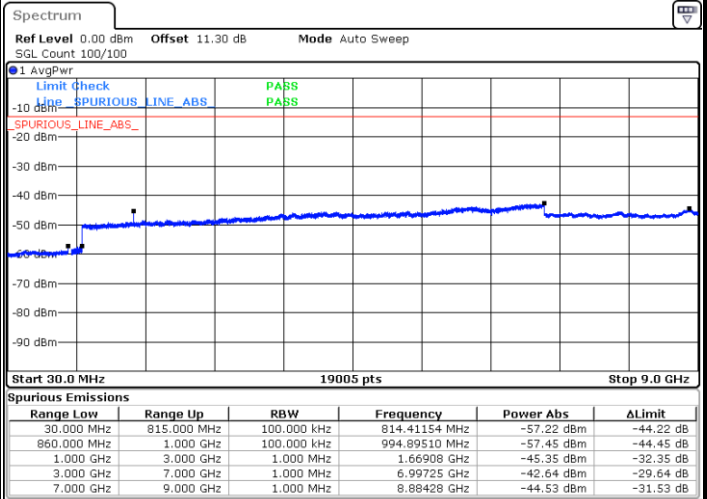

LTE Band 5 / 5MHz

Lowest Channel / QPSK

Lowest Channel / 16QAM

Date: 28 SEP.2020 06:18:12

Date: 28 SEP.2020 06:18:58

Middle Channel / QPSK

Middle Channel / 16QAM

Date: 28 SEP.2020 06:20:30

Date: 28 SEP.2020 06:21:15

LTE Band 5 / 5MHz

Highest Channel / QPSK

Date: 28.SEP.2020 19:41:33

Highest Channel / 16QAM

Date: 28.SEP.2020 19:42:18

LTE Band 5 / 10MHz

Lowest Channel / QPSK