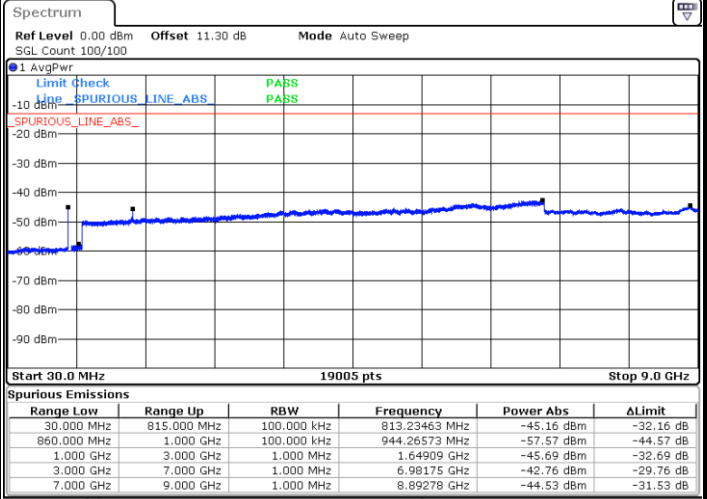

LTE Band 5 / 5MHz

Lowest Channel / QPSK

Lowest Channel / 16QAM

Date: 28 SEP.2020 06:18:12

Date: 28 SEP.2020 06:18:58

Middle Channel / QPSK

Middle Channel / 16QAM

Date: 28 SEP.2020 06:20:30

Date: 28 SEP.2020 06:21:15

LTE Band 5 / 5MHz

Highest Channel / QPSK

Date: 28.SEP.2020 19:41:33

Highest Channel / 16QAM

Date: 28.SEP.2020 19:42:18

LTE Band 5 / 10MHz

Lowest Channel / QPSK