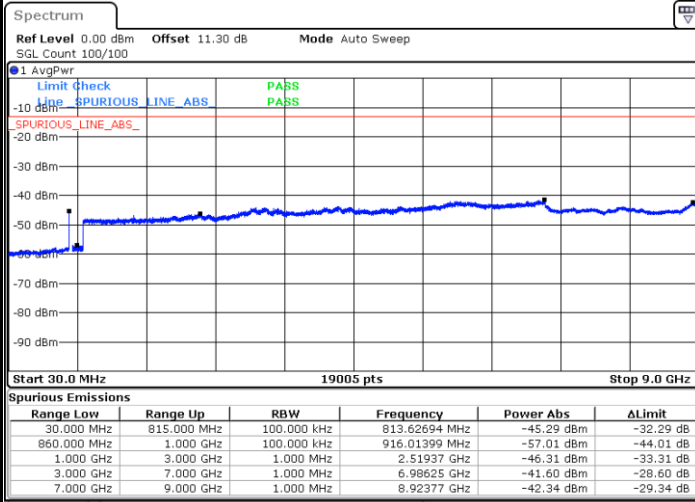

Date: 28 SEP 2020 05:34:50

Highest Channel / 64QAM

Date: 28 SEP 2020 05:39:21

LTE Band 5 / 3MHz

Lowest Channel / 64QAM

Date: 28 SEP 2020 06:04:16

Middle Channel / 64QAM

Date: 28 SEP 2020 06:05:24

Highest Channel / 64QAM

Date: 28 SEP 2020 06:09:55

LTE Band 5 / 5MHz

Lowest Channel / 64QAM

Middle Channel / 64QAM

Date: 28.SEP.2020 19:46:47

Date: 28.SEP.2020 19:47:54

Highest Channel / 64QAM

Date: 28.SEP.2020 20:34:06

LTE Band 5 / 10MHz

Lowest Channel / 64QAM

Middle Channel / 64QAM

Date: 28.SEP.2020 20:17:00

Date: 28.SEP.2020 20:18:07

Highest Channel / 64QAM

Date: 28.SEP.2020 20:22:36

Note:

1. Normal Voltage =3.85 V. ; Battery End Point (BEP) =3.6 V. ; Maximum Voltage =4.39 V.
2. The frequency fundamental emissions stay within the authorized frequency block.

LTE Band 7

Peak-to-Average Ratio