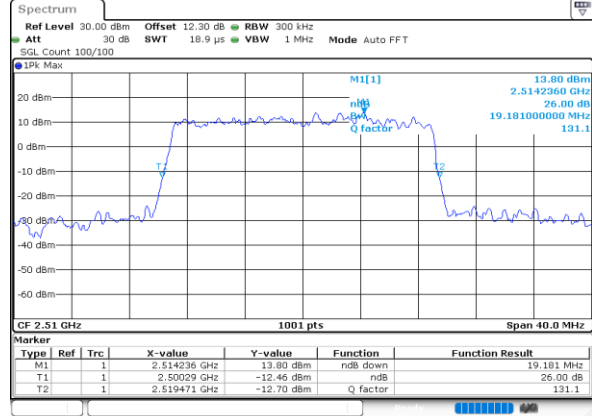

Date: 26.SEP.2020 01:11:57

LTE Band 7

Lowest Channel / 15MHz / 64QAM

Date: 26.SEP.2020 01:14:42

Lowest Channel / 20MHz / 64QAM

Date: 26.SEP.2020 01:18:14

Middle Channel / 15MHz / 64QAM

Date: 26.SEP.2020 01:15:05

Middle Channel / 20MHz / 64QAM

Date: 26.SEP.2020 01:18:37

Highest Channel / 15MHz / 64QAM

Date: 26.SEP.2020 01:15:28

Highest Channel / 20MHz / 64QAM

Date: 26.SEP.2020 01:19:00

Occupied Bandwidth

Mode	LTE Band 7 : 99%OBW(MHz)											
BW	1.4MHz		3MHz		5MHz		10MHz		15MHz		20MHz	
Mod.	QPSK	16QAM	QPSK	16QAM	QPSK	16QAM	QPSK	16QAM	QPSK	16QAM	QPSK	16QAM
Lowest CH	-	-	-	-	4.50	4.49	9.03	9.01	13.46	13.43	17.82	17.90
Middle CH	-	-	-	-	4.50	4.50	9.03	9.03	13.52	13.46	17.86	17.86
Highest CH	-	-	-	-	4.47	4.51	9.09	9.05	13.40	13.46	17.90	17.90
Mode	LTE Band 7 : 99%OBW(MHz)											
BW	1.4MHz		3MHz		5MHz		10MHz		15MHz		20MHz	
Mod.	64QAM		64QAM		64QAM		64QAM		64QAM		64QAM	
Lowest CH	-	-	-	-	4.50	-	8.99	-	13.43	-	17.90	-
Middle CH	-	-	-	-	4.53	-	9.03	-	13.43	-	17.82	-
Highest CH	-	-	-	-	4.50	-	9.07	-	13.46	-	17.82	-