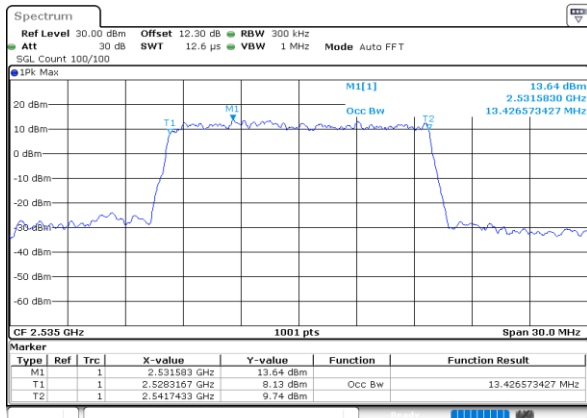

Date: 26.SEP.2020 01:11:10

Middle Channel / 5MHz / 64QAM

Date: 26.SEP.2020 01:08:02

Middle Channel / 10MHz / 64QAM

Date: 26.SEP.2020 01:11:34

Highest Channel / 5MHz / 64QAM

Date: 26.SEP.2020 01:08:25

Highest Channel / 10MHz / 64QAM

Date: 26.SEP.2020 01:23:15

LTE Band 7

Lowest Channel / 15MHz / 64QAM

Date: 26.SEP.2020 01:14:31

Lowest Channel / 20MHz / 64QAM

Date: 26.SEP.2020 01:18:02

Middle Channel / 15MHz / 64QAM

Date: 26.SEP.2020 01:14:54

Middle Channel / 20MHz / 64QAM

Date: 26.SEP.2020 01:18:26

Highest Channel / 15MHz / 64QAM

Date: 26.SEP.2020 01:15:17

Highest Channel / 20MHz / 64QAM

Date: 26.SEP.2020 01:18:49

Conducted Band Edge