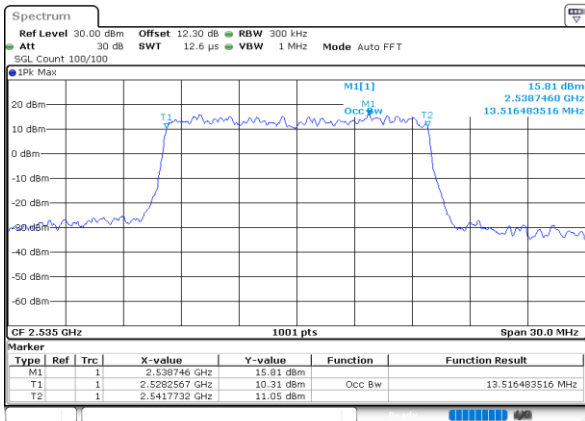

Highest Channel / 10MHz / 16QAM

Date: 26.SEP.2020 01:10:35

LTE Band 7

Lowest Channel / 15MHz / QPSK

Date: 26.SEP.2020 01:12:10

Lowest Channel / 15MHz / 16QAM

Date: 26.SEP.2020 01:12:22

Middle Channel / 15MHz / QPSK

Date: 26.SEP.2020 01:12:50

Middle Channel / 15MHz / 16QAM

Date: 26.SEP.2020 01:13:09

Highest Channel / 15MHz / QPSK

Date: 26.SEP.2020 01:13:43

Highest Channel / 15MHz / 16QAM

Date: 26.SEP.2020 01:13:55

LTE Band 7