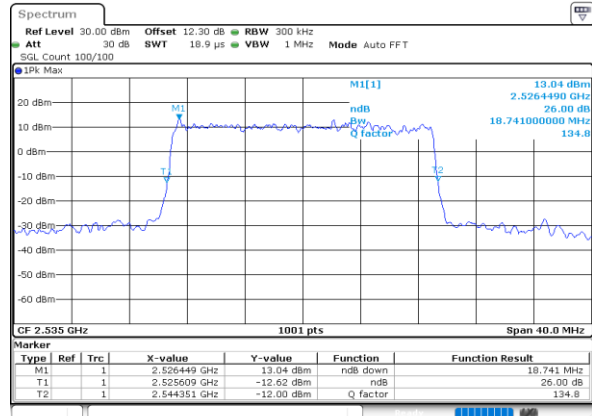

Date: 26.SEP.2020 01:11:57

LTE Band 7

Lowest Channel / 15MHz / 64QAM

Date: 26.SEP.2020 01:14:42

Lowest Channel / 20MHz / 64QAM

Date: 26.SEP.2020 01:18:14

Middle Channel / 15MHz / 64QAM

Date: 26.SEP.2020 01:15:05

Middle Channel / 20MHz / 64QAM

Date: 26.SEP.2020 01:18:37

Highest Channel / 15MHz / 64QAM

Date: 26.SEP.2020 01:15:28

Highest Channel / 20MHz / 64QAM

Date: 26.SEP.2020 01:19:00

Occupied Bandwidth

Mode	LTE Band 7 : 99%OBW(MHz)											
BW	1.4MHz		3MHz		5MHz		10MHz		15MHz		20MHz	
Mod.	QPSK	16QAM	QPSK	16QAM	QPSK	16QAM	QPSK	16QAM	QPSK	16QAM	QPSK	16QAM
Lowest CH	-	-	-	-	4.50	4.49	9.03	9.01	13.46	13.43	17.82	17.90
Middle CH	-	-	-	-	4.50	4.50	9.03	9.03	13.52	13.46	17.86	17.86
Highest CH	-	-	-	-	4.47	4.51	9.09	9.05	13.40	13.46	17.90	17.90
Mode	LTE Band 7 : 99%OBW(MHz)											
BW	1.4MHz		3MHz		5MHz		10MHz		15MHz		20MHz	
Mod.	64QAM		64QAM		64QAM		64QAM		64QAM		64QAM	
Lowest CH	-	-	-	-	4.50	-	8.99	-	13.43	-	17.90	-
Middle CH	-	-	-	-	4.53	-	9.03	-	13.43	-	17.82	-
Highest CH	-	-	-	-	4.50	-	9.07	-	13.46	-	17.82	-