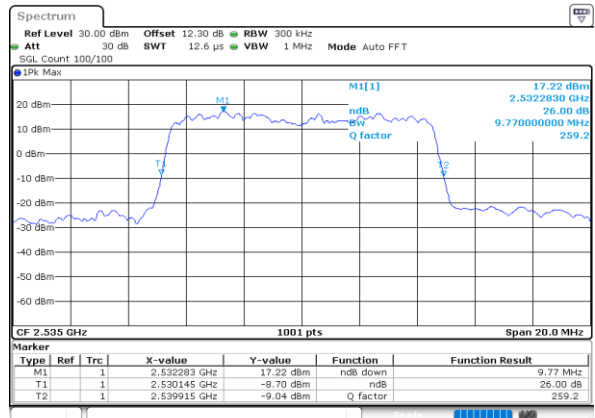

Date: 26_SEP.2020 01:06:40

Highest Channel / 5MHz / QPSK

Date: 26_SEP.2020 01:07:15

Highest Channel / 5MHz / 16QAM

Date: 26_SEP.2020 01:07:27

LTE Band 7

Lowest Channel / 10MHz / QPSK

Date: 26.SEP.2020 01:09:14

Lowest Channel / 10MHz / 16QAM

Date: 26.SEP.2020 01:10:26

Middle Channel / 10MHz / QPSK

Date: 26.SEP.2020 01:10:00

Middle Channel / 10MHz / 16QAM

Date: 26.SEP.2020 01:10:11

Highest Channel / 10MHz / QPSK

Date: 26.SEP.2020 01:10:47

Highest Channel / 10MHz / 16QAM

Date: 26.SEP.2020 01:10:59

LTE Band 7

Lowest Channel / 15MHz / QPSK

Date: 26.SEP.2020 01:12:34

Lowest Channel / 15MHz / 16QAM

Date: 26.SEP.2020 01:12:46

Middle Channel / 15MHz / QPSK