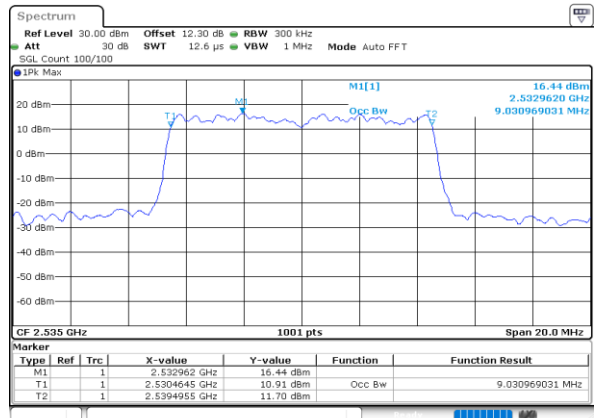

Date: 26.SEP.2020 01:06:17

Highest Channel / 5MHz / QPSK

Date: 26.SEP.2020 01:06:51

Highest Channel / 5MHz / 16QAM

Date: 26.SEP.2020 01:07:03

LTE Band 7

Lowest Channel / 10MHz / QPSK

Date: 26.SEP.2020 01:09:50

Lowest Channel / 10MHz / 16QAM

Date: 26.SEP.2020 01:09:02

Middle Channel / 10MHz / QPSK

Date: 26.SEP.2020 01:09:37

Middle Channel / 10MHz / 16QAM

Date: 26.SEP.2020 01:09:49

Highest Channel / 10MHz / QPSK

Date: 26.SEP.2020 01:10:23

Highest Channel / 10MHz / 16QAM

Date: 26.SEP.2020 01:10:35

LTE Band 7

Lowest Channel / 15MHz / QPSK

Date: 26.SEP.2020 01:12:10

Lowest Channel / 15MHz / 16QAM

Date: 26.SEP.2020 01:12:22

Middle Channel / 15MHz / QPSK