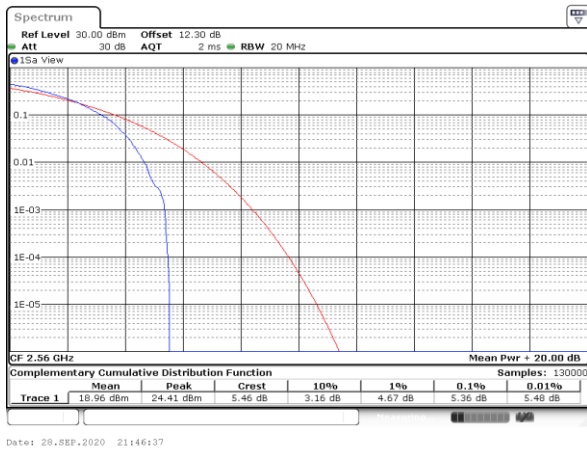

Date: 28.SEP.2020 21:45:19

Highest Channel / 1RB

Date: 28.SEP.2020 21:45:30

Highest Channel / Full RB

Date: 28.SEP.2020 21:45:41

LTE Band 7 / 20MHz / 16QAM

Lowest Channel / 1RB

Lowest Channel / Full RB

Middle Channel / 1RB

Middle Channel / Full RB

Highest Channel / 1RB

Highest Channel / Full RB

LTE Band 7 / 20MHz / 64QAM

Lowest Channel / 1RB

Lowest Channel / Full RB

Middle Channel / 1RB

Middle Channel / Full RB

Highest Channel / 1RB

Highest Channel / Full RB

26dB Bandwidth

Mode	LTE Band 7 : 26dB BW(MHz)											
BW	1.4MHz		3MHz		5MHz		10MHz		15MHz		20MHz	
Mod.	QPSK	16QAM	QPSK	16QAM	QPSK	16QAM	QPSK	16QAM	QPSK	16QAM	QPSK	16QAM
Lowest CH	-	-	-	-	4.99	4.97	9.69	9.87	14.57	14.30	19.06	19.10
Middle CH	-	-	-	-	4.91	4.89	9.81	9.77	14.33	14.27	19.10	18.90
Highest CH	-	-	-	-	5.01	4.83	9.69	9.89	14.30	14.24	18.98	18.78
Mode	LTE Band 7 : 26dB BW(MHz)											
BW	1.4MHz		3MHz		5MHz		10MHz		15MHz		20MHz	
Mod.	64QAM		64QAM		64QAM		64QAM		64QAM		64QAM	
Lowest CH	-	-	-	-	4.92	-	10.01	-	14.39	-	19.18	-
Middle CH	-	-	-	-	4.88	-	9.91	-	14.45	-	18.74	-
Highest CH	-	-	-	-	4.89	-	9.89	-	14.48	-	19.10	-