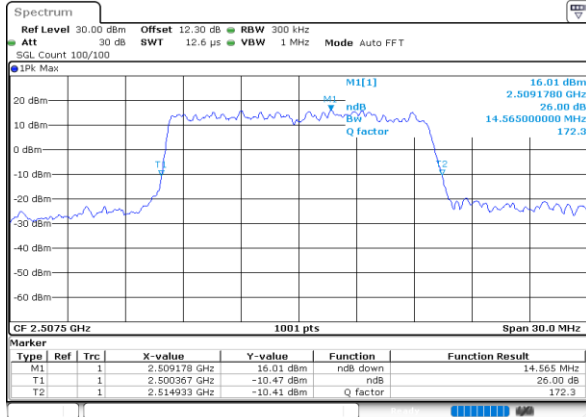

Lowest Channel / 10MHz / 16QAM

Date: 26.SEP.2020 01:10:26

Middle Channel / 10MHz / QPSK

Date: 26.SEP.2020 01:10:00

Middle Channel / 10MHz / 16QAM

Date: 26.SEP.2020 01:10:11

Highest Channel / 10MHz / QPSK

Date: 26.SEP.2020 01:10:47

Highest Channel / 10MHz / 16QAM

Date: 26.SEP.2020 01:10:59

LTE Band 7

Lowest Channel / 15MHz / QPSK

Date: 26.SEP.2020 01:12:34

Lowest Channel / 15MHz / 16QAM

Date: 26.SEP.2020 01:12:46

Middle Channel / 15MHz / QPSK

Date: 26.SEP.2020 01:13:20

Middle Channel / 15MHz / 16QAM

Date: 26.SEP.2020 01:13:31

Highest Channel / 15MHz / QPSK

Date: 26.SEP.2020 01:14:07

Highest Channel / 15MHz / 16QAM

Date: 26.SEP.2020 01:14:19

LTE Band 7