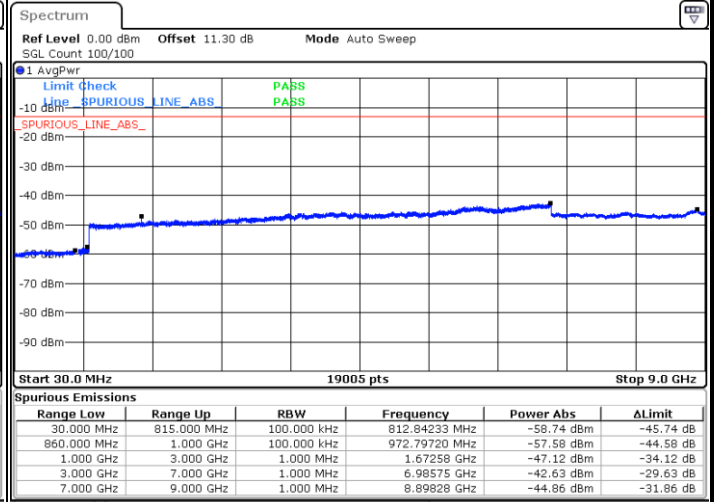

Date: 28.SEP.2020 19:59:49

Lowest Channel / 16QAM

Date: 28.SEP.2020 20:00:34

LTE Band 5 / 10MHz

Middle Channel / QPSK

Middle Channel / 16QAM

Date: 28.SEP.2020 20:02:04

Date: 28.SEP.2020 20:02:49

Highest Channel / QPSK

Highest Channel / 16QAM

Date: 28.SEP.2020 20:11:01

Date: 28.SEP.2020 20:11:46

LTE Band 5 / 1.4MHz

Lowest Channel / 64QAM

Middle Channel / 64QAM

Date: 28 SEP 2020 05:33:41

Date: 28 SEP 2020 05:34:50

Highest Channel / 64QAM

Date: 28 SEP 2020 05:39:21

LTE Band 5 / 3MHz

Lowest Channel / 64QAM

Date: 28 SEP 2020 06:04:16

Middle Channel / 64QAM

Date: 28 SEP 2020 06:05:24

Highest Channel / 64QAM

Date: 28 SEP 2020 06:09:55

LTE Band 5 / 5MHz

Lowest Channel / 64QAM

Middle Channel / 64QAM

Date: 28.SEP.2020 19:46:47

Date: 28.SEP.2020 19:47:54

Highest Channel / 64QAM