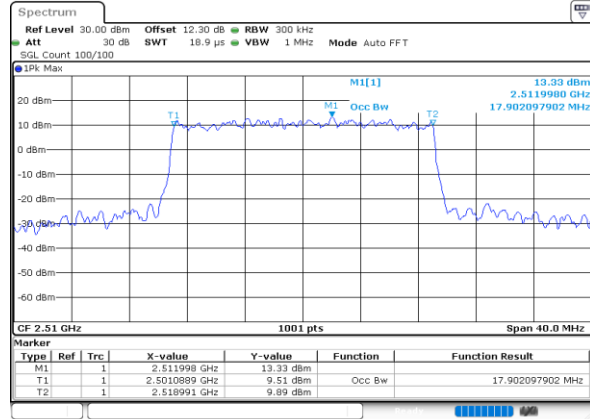

Date: 26.SEP.2020 01:11:10

Middle Channel / 5MHz / 64QAM

Date: 26.SEP.2020 01:08:02

Middle Channel / 10MHz / 64QAM

Date: 26.SEP.2020 01:11:34

Highest Channel / 5MHz / 64QAM

Date: 26.SEP.2020 01:08:25

Highest Channel / 10MHz / 64QAM

Date: 26.SEP.2020 01:23:15

LTE Band 7

Lowest Channel / 15MHz / 64QAM

Date: 26.SEP.2020 01:14:31

Lowest Channel / 20MHz / 64QAM

Date: 26.SEP.2020 01:18:02

Middle Channel / 15MHz / 64QAM

Date: 26.SEP.2020 01:14:54

Middle Channel / 20MHz / 64QAM

Date: 26.SEP.2020 01:18:26

Highest Channel / 15MHz / 64QAM

Date: 26.SEP.2020 01:15:17

Highest Channel / 20MHz / 64QAM

Date: 26.SEP.2020 01:18:49

Conducted Band Edge