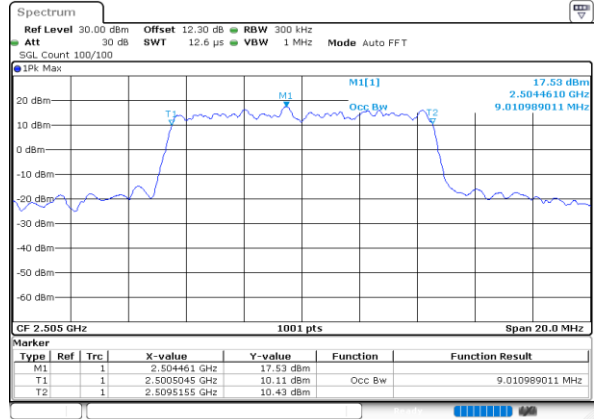

LTE Band 7

Lowest Channel / 5MHz / QPSK

Date: 26.SEP.2020 01:05:19

Lowest Channel / 5MHz / 16QAM

Date: 26.SEP.2020 01:05:31

Middle Channel / 5MHz / QPSK

Date: 26.SEP.2020 01:06:06

Middle Channel / 5MHz / 16QAM

Date: 26.SEP.2020 01:06:17

Highest Channel / 5MHz / QPSK

Date: 26.SEP.2020 01:06:51

Highest Channel / 5MHz / 16QAM

Date: 26.SEP.2020 01:07:03

LTE Band 7

Lowest Channel / 10MHz / QPSK

Date: 26.SEP.2020 01:09:50

Lowest Channel / 10MHz / 16QAM

Date: 26.SEP.2020 01:09:02

Middle Channel / 10MHz / QPSK

Date: 26.SEP.2020 01:09:37

Middle Channel / 10MHz / 16QAM

Date: 26.SEP.2020 01:09:49

Highest Channel / 10MHz / QPSK

Date: 26.SEP.2020 01:10:23