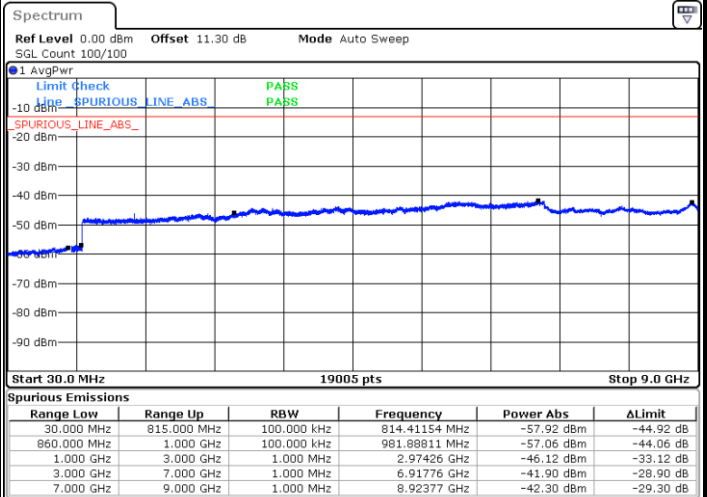

Date: 28 SEP.2020 06:21:15

LTE Band 5 / 5MHz

Highest Channel / QPSK

Date: 28.SEP.2020 19:41:33

Highest Channel / 16QAM

Date: 28.SEP.2020 19:42:18

LTE Band 5 / 10MHz

Lowest Channel / QPSK

Date: 28.SEP.2020 19:59:49

Lowest Channel / 16QAM

Date: 28.SEP.2020 20:00:34

LTE Band 5 / 10MHz

Middle Channel / QPSK

Middle Channel / 16QAM

Date: 28.SEP.2020 20:02:04

Date: 28.SEP.2020 20:02:49

Highest Channel / QPSK

Highest Channel / 16QAM

Date: 28.SEP.2020 20:11:01

Date: 28.SEP.2020 20:11:46

LTE Band 5 / 1.4MHz

Lowest Channel / 64QAM

Middle Channel / 64QAM

Date: 28 SEP 2020 05:33:41

Date: 28 SEP 2020 05:34:50

Highest Channel / 64QAM

Date: 28 SEP 2020 05:39:21

LTE Band 5 / 3MHz

Lowest Channel / 64QAM

Date: 28 SEP 2020 06:04:16

Middle Channel / 64QAM

Date: 28 SEP 2020 06:05:24