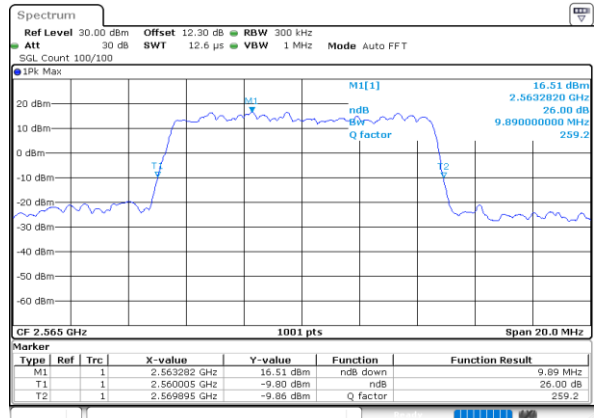

Date: 26_SEP.2020 01:06:40

Highest Channel / 5MHz / QPSK

Date: 26_SEP.2020 01:07:15

Highest Channel / 5MHz / 16QAM

Date: 26_SEP.2020 01:07:27

LTE Band 7

Lowest Channel / 10MHz / QPSK

Date: 26.SEP.2020 01:09:14

Lowest Channel / 10MHz / 16QAM

Date: 26.SEP.2020 01:10:26

Middle Channel / 10MHz / QPSK

Date: 26.SEP.2020 01:10:00

Middle Channel / 10MHz / 16QAM

Date: 26.SEP.2020 01:10:11

Highest Channel / 10MHz / QPSK

Date: 26.SEP.2020 01:10:47

Highest Channel / 10MHz / 16QAM

Date: 26.SEP.2020 01:10:59

LTE Band 7

Lowest Channel / 15MHz / QPSK

Date: 26.SEP.2020 01:12:34

Lowest Channel / 15MHz / 16QAM

Date: 26.SEP.2020 01:12:46

Middle Channel / 15MHz / QPSK