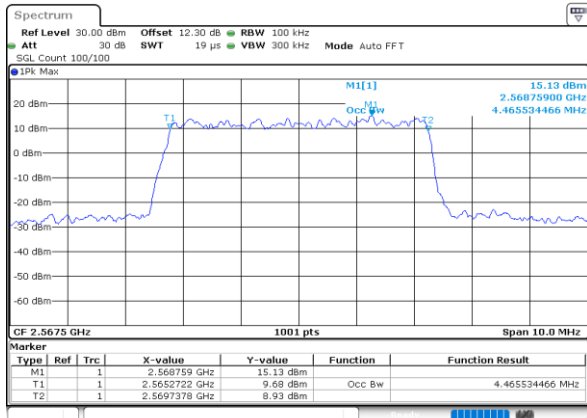

Middle Channel / 20MHz / 64QAM

Date: 26.SEP.2020 01:18:37

Highest Channel / 15MHz / 64QAM

Date: 26.SEP.2020 01:15:28

Highest Channel / 20MHz / 64QAM

Date: 26.SEP.2020 01:19:00

Occupied Bandwidth

Mode	LTE Band 7 : 99%OBW(MHz)											
BW	1.4MHz		3MHz		5MHz		10MHz		15MHz		20MHz	
Mod.	QPSK	16QAM	QPSK	16QAM	QPSK	16QAM	QPSK	16QAM	QPSK	16QAM	QPSK	16QAM
Lowest CH	-	-	-	-	4.50	4.49	9.03	9.01	13.46	13.43	17.82	17.90
Middle CH	-	-	-	-	4.50	4.50	9.03	9.03	13.52	13.46	17.86	17.86
Highest CH	-	-	-	-	4.47	4.51	9.09	9.05	13.40	13.46	17.90	17.90
Mode	LTE Band 7 : 99%OBW(MHz)											
BW	1.4MHz		3MHz		5MHz		10MHz		15MHz		20MHz	
Mod.	64QAM		64QAM		64QAM		64QAM		64QAM		64QAM	
Lowest CH	-	-	-	-	4.50	-	8.99	-	13.43	-	17.90	-
Middle CH	-	-	-	-	4.53	-	9.03	-	13.43	-	17.82	-
Highest CH	-	-	-	-	4.50	-	9.07	-	13.46	-	17.82	-

LTE Band 7

Lowest Channel / 5MHz / QPSK

Date: 26.SEP.2020 01:05:19

Lowest Channel / 5MHz / 16QAM

Date: 26.SEP.2020 01:05:31

Middle Channel / 5MHz / QPSK

Date: 26.SEP.2020 01:06:06

Middle Channel / 5MHz / 16QAM

Date: 26.SEP.2020 01:06:17

Highest Channel / 5MHz / QPSK

Date: 26.SEP.2020 01:06:51

Highest Channel / 5MHz / 16QAM

Date: 26.SEP.2020 01:07:03

LTE Band 7

Lowest Channel / 10MHz / QPSK

Date: 26.SEP.2020 01:09:50