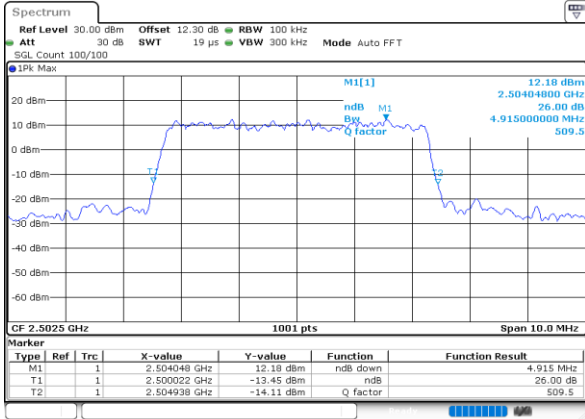

Highest Channel / 20MHz / QPSK

Date: 26.SEP.2020 01:17:39

Highest Channel / 20MHz / 16QAM

Date: 26.SEP.2020 01:17:50

LTE Band 7

Lowest Channel / 5MHz / 64QAM

Date: 26.SEP.2020 01:07:51

Lowest Channel / 10MHz / 64QAM

Date: 26.SEP.2020 01:11:22

Middle Channel / 5MHz / 64QAM

Date: 26.SEP.2020 01:08:13

Middle Channel / 10MHz / 64QAM

Date: 26.SEP.2020 01:11:45

Highest Channel / 5MHz / 64QAM

Date: 26.SEP.2020 01:08:37

Highest Channel / 10MHz / 64QAM