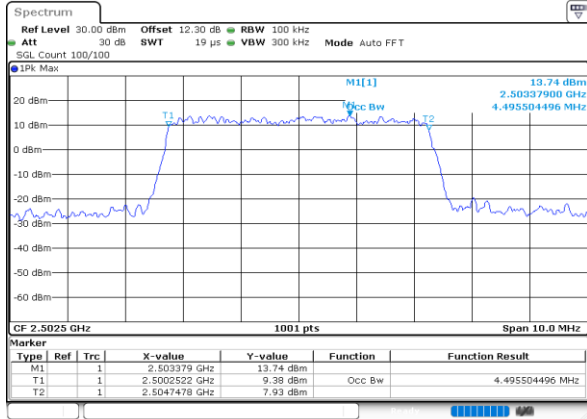

Date: 26.SEP.2020 01:11:57

LTE Band 7

Lowest Channel / 15MHz / 64QAM

Date: 26.SEP.2020 01:14:42

Lowest Channel / 20MHz / 64QAM

Date: 26.SEP.2020 01:18:14

Middle Channel / 15MHz / 64QAM

Date: 26.SEP.2020 01:15:05

Middle Channel / 20MHz / 64QAM

Date: 26.SEP.2020 01:18:37

Highest Channel / 15MHz / 64QAM

Date: 26.SEP.2020 01:15:28

Highest Channel / 20MHz / 64QAM

Date: 26.SEP.2020 01:19:00

Occupied Bandwidth

Mode	LTE Band 7 : 99%OBW(MHz)											
BW	1.4MHz		3MHz		5MHz		10MHz		15MHz		20MHz	
Mod.	QPSK	16QAM	QPSK	16QAM	QPSK	16QAM	QPSK	16QAM	QPSK	16QAM	QPSK	16QAM
Lowest CH	-	-	-	-	4.50	4.49	9.03	9.01	13.46	13.43	17.82	17.90
Middle CH	-	-	-	-	4.50	4.50	9.03	9.03	13.52	13.46	17.86	17.86
Highest CH	-	-	-	-	4.47	4.51	9.09	9.05	13.40	13.46	17.90	17.90
Mode	LTE Band 7 : 99%OBW(MHz)											
BW	1.4MHz		3MHz		5MHz		10MHz		15MHz		20MHz	
Mod.	64QAM		64QAM		64QAM		64QAM		64QAM		64QAM	
Lowest CH	-	-	-	-	4.50	-	8.99	-	13.43	-	17.90	-
Middle CH	-	-	-	-	4.53	-	9.03	-	13.43	-	17.82	-
Highest CH	-	-	-	-	4.50	-	9.07	-	13.46	-	17.82	-

LTE Band 7

Lowest Channel / 5MHz / QPSK

Date: 26.SEP.2020 01:05:19

Lowest Channel / 5MHz / 16QAM

Date: 26.SEP.2020 01:05:31

Middle Channel / 5MHz / QPSK

Date: 26.SEP.2020 01:06:06

Middle Channel / 5MHz / 16QAM

Date: 26.SEP.2020 01:06:17

Highest Channel / 5MHz / QPSK

Date: 26.SEP.2020 01:06:51

Highest Channel / 5MHz / 16QAM

Date: 26.SEP.2020 01:07:03

LTE Band 7

Lowest Channel / 10MHz / QPSK

Date: 26.SEP.2020 01:09:50