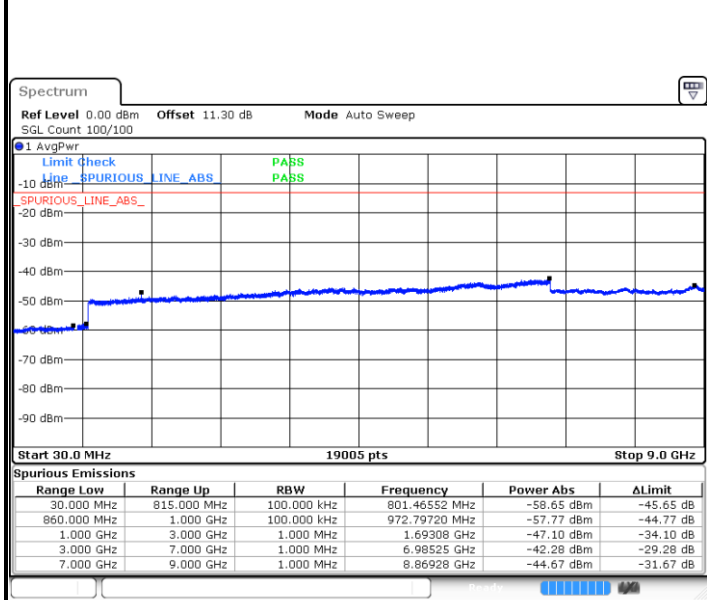

Highest Channel / QPSK

Highest Channel / 16QAM

Date: 28.SEP.2020 20:11:01

Date: 28.SEP.2020 20:11:46

LTE Band 5 / 1.4MHz

Lowest Channel / 64QAM

Middle Channel / 64QAM

Date: 28 SEP 2020 05:33:41

Date: 28 SEP 2020 05:34:50

Highest Channel / 64QAM

Date: 28 SEP 2020 05:39:21

LTE Band 5 / 3MHz

Lowest Channel / 64QAM

Date: 28 SEP 2020 06:04:16

Middle Channel / 64QAM

Date: 28 SEP 2020 06:05:24

Highest Channel / 64QAM

Date: 28 SEP 2020 06:09:55

LTE Band 5 / 5MHz

Lowest Channel / 64QAM

Middle Channel / 64QAM

Date: 28.SEP.2020 19:46:47

Date: 28.SEP.2020 19:47:54

Highest Channel / 64QAM

Date: 28.SEP.2020 20:34:06

LTE Band 5 / 10MHz

Lowest Channel / 64QAM

Middle Channel / 64QAM

Date: 28.SEP.2020 20:17:00

Date: 28.SEP.2020 20:18:07

Highest Channel / 64QAM

Date: 28.SEP.2020 20:22:36