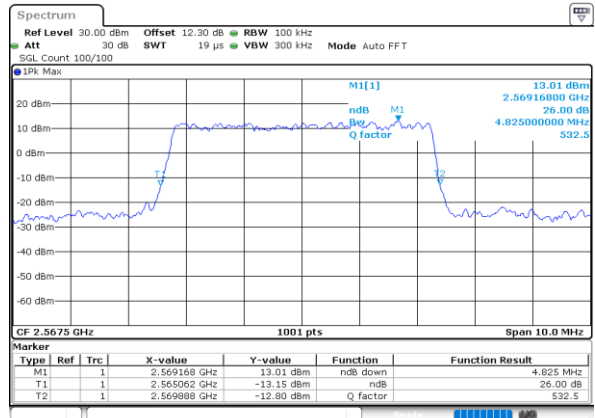

Middle Channel / Full RB

Highest Channel / 1RB

Highest Channel / Full RB

26dB Bandwidth

Mode	LTE Band 7 : 26dB BW(MHz)											
BW	1.4MHz		3MHz		5MHz		10MHz		15MHz		20MHz	
Mod.	QPSK	16QAM	QPSK	16QAM	QPSK	16QAM	QPSK	16QAM	QPSK	16QAM	QPSK	16QAM
Lowest CH	-	-	-	-	4.99	4.97	9.69	9.87	14.57	14.30	19.06	19.10
Middle CH	-	-	-	-	4.91	4.89	9.81	9.77	14.33	14.27	19.10	18.90
Highest CH	-	-	-	-	5.01	4.83	9.69	9.89	14.30	14.24	18.98	18.78
Mode	LTE Band 7 : 26dB BW(MHz)											
BW	1.4MHz		3MHz		5MHz		10MHz		15MHz		20MHz	
Mod.	64QAM		64QAM		64QAM		64QAM		64QAM		64QAM	
Lowest CH	-	-	-	-	4.92	-	10.01	-	14.39	-	19.18	-
Middle CH	-	-	-	-	4.88	-	9.91	-	14.45	-	18.74	-
Highest CH	-	-	-	-	4.89	-	9.89	-	14.48	-	19.10	-

LTE Band 7

Lowest Channel / 5MHz / QPSK

Date: 26_SEP.2020 01:05:43

Lowest Channel / 5MHz / 16QAM

Date: 26_SEP.2020 01:05:54

Middle Channel / 5MHz / QPSK

Date: 26_SEP.2020 01:06:29

Middle Channel / 5MHz / 16QAM

Date: 26_SEP.2020 01:06:40

Highest Channel / 5MHz / QPSK

Date: 26_SEP.2020 01:07:15

Highest Channel / 5MHz / 16QAM

Date: 26_SEP.2020 01:07:27

LTE Band 7

Lowest Channel / 10MHz / QPSK

Date: 26.SEP.2020 01:09:14