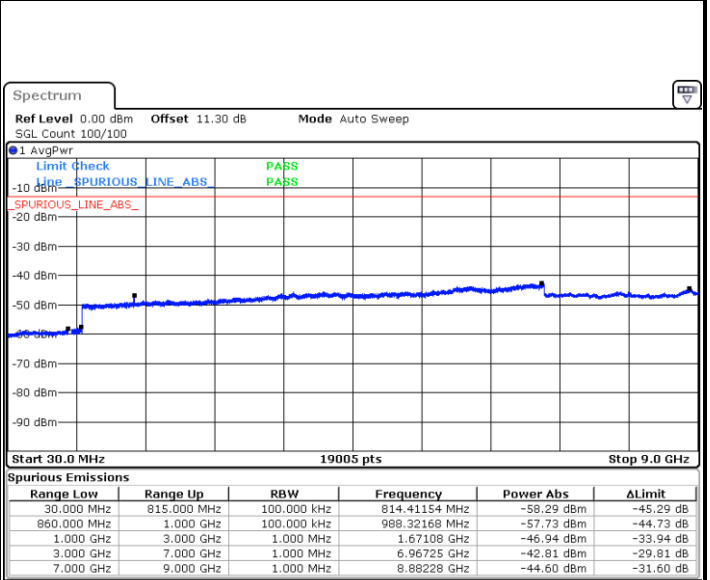

Highest Channel / QPSK

Highest Channel / 16QAM

Date: 28.SEP.2020 20:11:01

Date: 28.SEP.2020 20:11:46

LTE Band 5 / 1.4MHz

Lowest Channel / 64QAM

Middle Channel / 64QAM

Date: 28 SEP 2020 05:33:41

Date: 28 SEP 2020 05:34:50

Highest Channel / 64QAM

Date: 28 SEP 2020 05:39:21

LTE Band 5 / 3MHz

Lowest Channel / 64QAM

Date: 28 SEP 2020 06:04:16

Middle Channel / 64QAM

Date: 28 SEP 2020 06:05:24

Highest Channel / 64QAM

Date: 28 SEP 2020 06:09:55

LTE Band 5 / 5MHz

Lowest Channel / 64QAM

Middle Channel / 64QAM

Date: 28.SEP.2020 19:46:47

Date: 28.SEP.2020 19:47:54

Highest Channel / 64QAM

Date: 28.SEP.2020 20:34:06

LTE Band 5 / 10MHz

Lowest Channel / 64QAM

Middle Channel / 64QAM

Date: 28.SEP.2020 20:17:00

Date: 28.SEP.2020 20:18:07

Highest Channel / 64QAM

Date: 28.SEP.2020 20:22:36