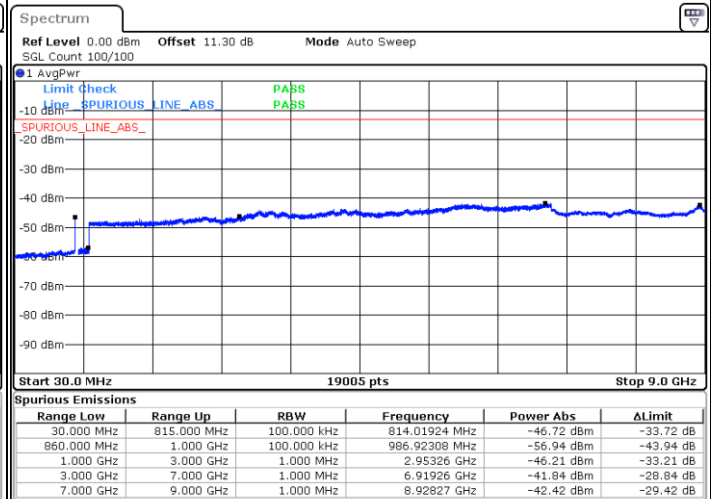

Date: 28 SEP.2020 06:21:15

LTE Band 5 / 5MHz

Highest Channel / QPSK

Date: 28.SEP.2020 19:41:33

Highest Channel / 16QAM

Date: 28.SEP.2020 19:42:18

LTE Band 5 / 10MHz

Lowest Channel / QPSK

Date: 28.SEP.2020 19:59:49

Lowest Channel / 16QAM

Date: 28.SEP.2020 20:00:34

LTE Band 5 / 10MHz

Middle Channel / QPSK

Middle Channel / 16QAM

Date: 28.SEP.2020 20:02:04

Date: 28.SEP.2020 20:02:49

Highest Channel / QPSK

Highest Channel / 16QAM

Date: 28.SEP.2020 20:11:01

Date: 28.SEP.2020 20:11:46

LTE Band 5 / 1.4MHz

Lowest Channel / 64QAM

Middle Channel / 64QAM

Date: 28 SEP 2020 05:33:41