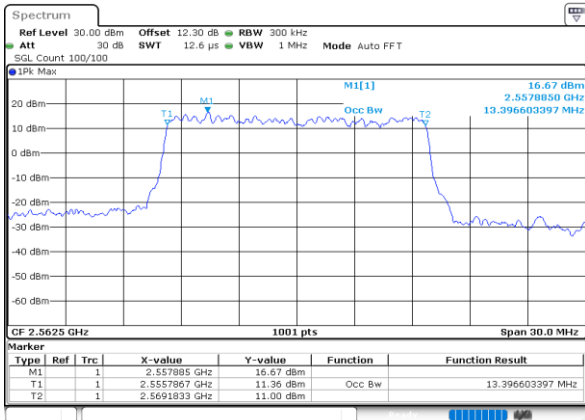

Lowest Channel / 10MHz / 16QAM

Date: 26.SEP.2020 01:09:02

Middle Channel / 10MHz / QPSK

Date: 26.SEP.2020 01:09:37

Middle Channel / 10MHz / 16QAM

Date: 26.SEP.2020 01:09:49

Highest Channel / 10MHz / QPSK

Date: 26.SEP.2020 01:10:23

Highest Channel / 10MHz / 16QAM

Date: 26.SEP.2020 01:10:35

LTE Band 7

Lowest Channel / 15MHz / QPSK

Date: 26.SEP.2020 01:12:10

Lowest Channel / 15MHz / 16QAM

Date: 26.SEP.2020 01:12:22

Middle Channel / 15MHz / QPSK

Date: 26.SEP.2020 01:12:50

Middle Channel / 15MHz / 16QAM

Date: 26.SEP.2020 01:13:09

Highest Channel / 15MHz / QPSK

Date: 26.SEP.2020 01:13:43

Highest Channel / 15MHz / 16QAM

Date: 26.SEP.2020 01:13:55

LTE Band 7