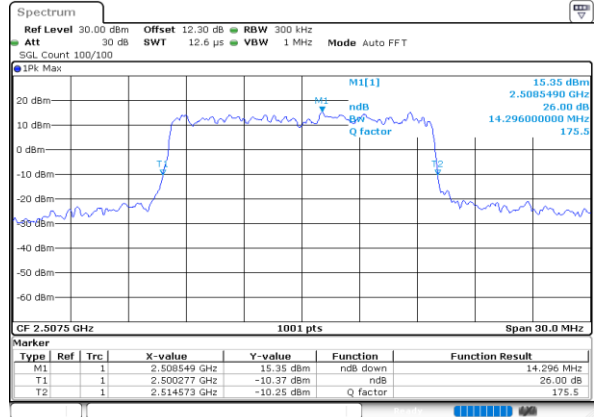

Highest Channel / 10MHz / 16QAM

Date: 26.SEP.2020 01:10:59

LTE Band 7

Lowest Channel / 15MHz / QPSK

Date: 26.SEP.2020 01:12:34

Lowest Channel / 15MHz / 16QAM

Date: 26.SEP.2020 01:12:46

Middle Channel / 15MHz / QPSK

Date: 26.SEP.2020 01:13:20

Middle Channel / 15MHz / 16QAM

Date: 26.SEP.2020 01:13:31

Highest Channel / 15MHz / QPSK

Date: 26.SEP.2020 01:14:07

Highest Channel / 15MHz / 16QAM

Date: 26.SEP.2020 01:14:19

LTE Band 7