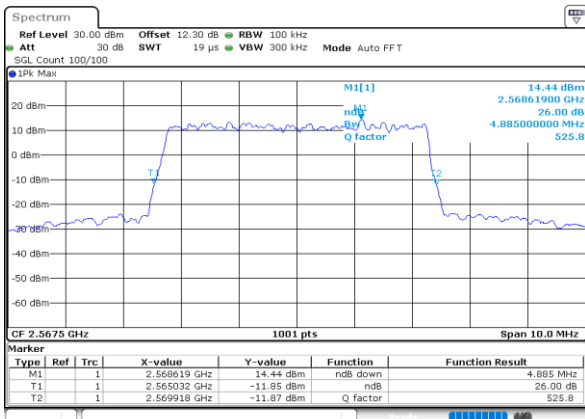

Highest Channel / 20MHz / QPSK

Date: 26.SEP.2020 01:17:39

Highest Channel / 20MHz / 16QAM

Date: 26.SEP.2020 01:17:50

LTE Band 7

Lowest Channel / 5MHz / 64QAM

Date: 26.SEP.2020 01:07:51

Lowest Channel / 10MHz / 64QAM

Date: 26.SEP.2020 01:11:22

Middle Channel / 5MHz / 64QAM

Date: 26.SEP.2020 01:08:13

Middle Channel / 10MHz / 64QAM

Date: 26.SEP.2020 01:11:45

Highest Channel / 5MHz / 64QAM

Date: 26.SEP.2020 01:08:37

Highest Channel / 10MHz / 64QAM

Date: 26.SEP.2020 01:11:57

LTE Band 7

Lowest Channel / 15MHz / 64QAM

Date: 26.SEP.2020 01:14:42

Lowest Channel / 20MHz / 64QAM

Date: 26.SEP.2020 01:18:14

Middle Channel / 15MHz / 64QAM

Date: 26.SEP.2020 01:15:05