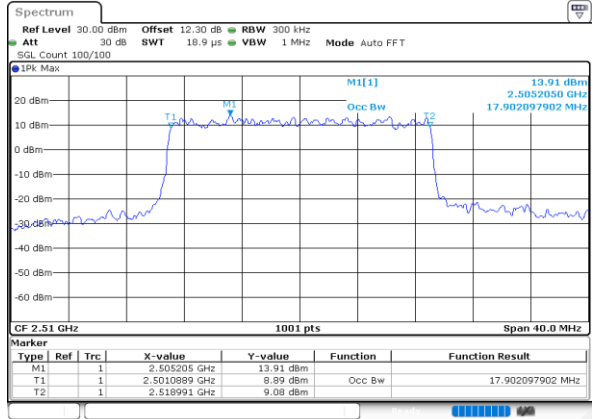

Highest Channel / 10MHz / 16QAM

Date: 26.SEP.2020 01:10:35

LTE Band 7

Lowest Channel / 15MHz / QPSK

Date: 26.SEP.2020 01:12:10

Lowest Channel / 15MHz / 16QAM

Date: 26.SEP.2020 01:12:22

Middle Channel / 15MHz / QPSK

Date: 26.SEP.2020 01:12:50

Middle Channel / 15MHz / 16QAM

Date: 26.SEP.2020 01:13:09

Highest Channel / 15MHz / QPSK

Date: 26.SEP.2020 01:13:43

Highest Channel / 15MHz / 16QAM

Date: 26.SEP.2020 01:13:55

LTE Band 7

Lowest Channel / 20MHz / QPSK

Date: 26.SEP.2020 01:15:42

Lowest Channel / 20MHz / 16QAM

Date: 26.SEP.2020 01:15:54

Middle Channel / 20MHz / QPSK

Date: 26.SEP.2020 01:16:29

Middle Channel / 20MHz / 16QAM

Date: 26.SEP.2020 01:16:40

Highest Channel / 20MHz / QPSK

Date: 26.SEP.2020 01:17:15

Highest Channel / 20MHz / 16QAM

Date: 26.SEP.2020 01:17:27

LTE Band 7

Lowest Channel / 5MHz / 64QAM

Date: 26.SEP.2020 01:07:39

Lowest Channel / 10MHz / 64QAM