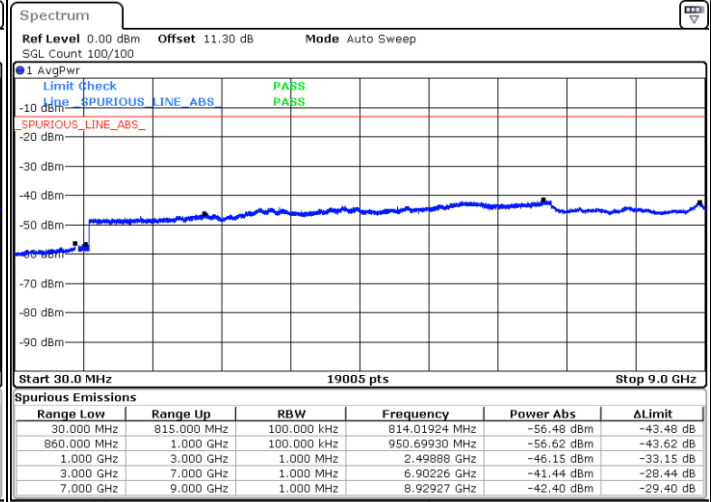

Date: 28 SEP 2020 05:34:50

Highest Channel / 64QAM

Date: 28 SEP 2020 05:39:21

LTE Band 5 / 3MHz

Lowest Channel / 64QAM

Date: 28 SEP 2020 06:04:16

Middle Channel / 64QAM

Date: 28 SEP 2020 06:05:24

Highest Channel / 64QAM

Date: 28 SEP 2020 06:09:55

LTE Band 5 / 5MHz

Lowest Channel / 64QAM

Middle Channel / 64QAM

Date: 28.SEP.2020 19:46:47

Date: 28.SEP.2020 19:47:54

Highest Channel / 64QAM

Date: 28.SEP.2020 20:34:06

LTE Band 5 / 10MHz

Lowest Channel / 64QAM

Middle Channel / 64QAM

Date: 28.SEP.2020 20:17:00

Date: 28.SEP.2020 20:18:07

Highest Channel / 64QAM

Date: 28.SEP.2020 20:22:36

Note:

1. Normal Voltage =3.85 V. ; Battery End Point (BEP) =3.6 V. ; Maximum Voltage =4.39 V.
2. The frequency fundamental emissions stay within the authorized frequency block.

LTE Band 7

Peak-to-Average Ratio