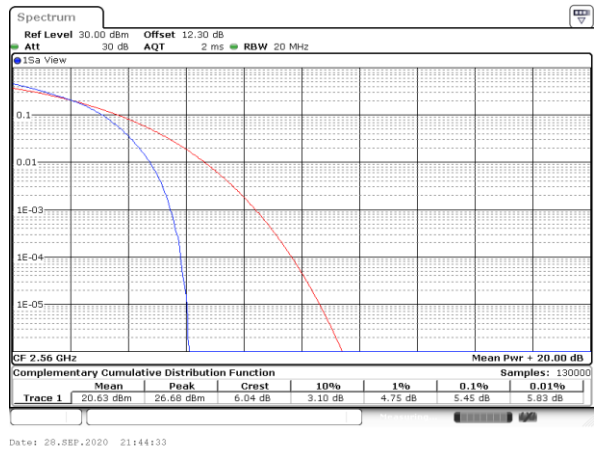

Date: 28.SEP.2020 21:45:19

Highest Channel / 1RB

Date: 28.SEP.2020 21:45:30

Highest Channel / Full RB

Date: 28.SEP.2020 21:45:41

LTE Band 7 / 20MHz / 16QAM

Lowest Channel / 1RB

Lowest Channel / Full RB

Middle Channel / 1RB

Middle Channel / Full RB

Highest Channel / 1RB

Highest Channel / Full RB

LTE Band 7 / 20MHz / 64QAM

Lowest Channel / 1RB

Lowest Channel / Full RB

Middle Channel / 1RB

Middle Channel / Full RB

Highest Channel / 1RB

Highest Channel / Full RB

26dB Bandwidth

Mode	LTE Band 7 : 26dB BW(MHz)											
BW	1.4MHz		3MHz		5MHz		10MHz		15MHz		20MHz	
Mod.	QPSK	16QAM	QPSK	16QAM	QPSK	16QAM	QPSK	16QAM	QPSK	16QAM	QPSK	16QAM
Lowest CH	-	-	-	-	4.99	4.97	9.69	9.87	14.57	14.30	19.06	19.10
Middle CH	-	-	-	-	4.91	4.89	9.81	9.77	14.33	14.27	19.10	18.90
Highest CH	-	-	-	-	5.01	4.83	9.69	9.89	14.30	14.24	18.98	18.78
Mode	LTE Band 7 : 26dB BW(MHz)											
BW	1.4MHz		3MHz		5MHz		10MHz		15MHz		20MHz	
Mod.	64QAM		64QAM		64QAM		64QAM		64QAM		64QAM	
Lowest CH	-	-	-	-	4.92	-	10.01	-	14.39	-	19.18	-
Middle CH	-	-	-	-	4.88	-	9.91	-	14.45	-	18.74	-
Highest CH	-	-	-	-	4.89	-	9.89	-	14.48	-	19.10	-