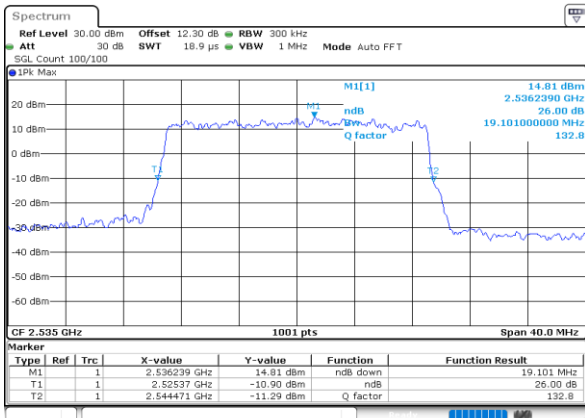

Date: 26.SEP.2020 01:13:20

Middle Channel / 15MHz / 16QAM

Date: 26.SEP.2020 01:13:31

Highest Channel / 15MHz / QPSK

Date: 26.SEP.2020 01:14:07

Highest Channel / 15MHz / 16QAM

Date: 26.SEP.2020 01:14:19

LTE Band 7

Lowest Channel / 20MHz / QPSK

Date: 26.SEP.2020 01:16:06

Lowest Channel / 20MHz / 16QAM

Date: 26.SEP.2020 01:16:18

Middle Channel / 20MHz / QPSK

Date: 26.SEP.2020 01:16:52

Middle Channel / 20MHz / 16QAM

Date: 26.SEP.2020 01:17:03

Highest Channel / 20MHz / QPSK

Date: 26.SEP.2020 01:17:39

Highest Channel / 20MHz / 16QAM

Date: 26.SEP.2020 01:17:50

LTE Band 7

Lowest Channel / 5MHz / 64QAM

Date: 26.SEP.2020 01:07:51

Lowest Channel / 10MHz / 64QAM