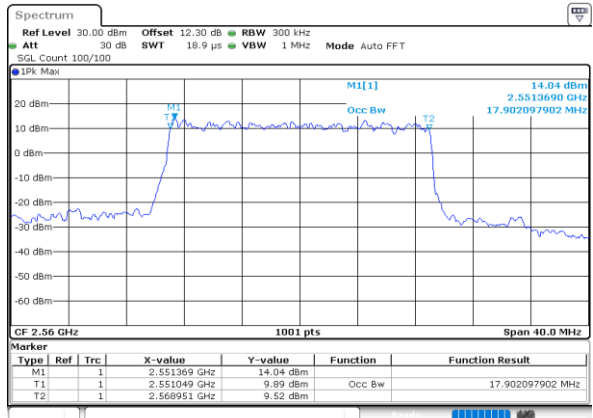

Date: 26.SEP.2020 01:12:50

Middle Channel / 15MHz / 16QAM

Date: 26.SEP.2020 01:13:09

Highest Channel / 15MHz / QPSK

Date: 26.SEP.2020 01:13:43

Highest Channel / 15MHz / 16QAM

Date: 26.SEP.2020 01:13:55

LTE Band 7

Lowest Channel / 20MHz / QPSK

Date: 26.SEP.2020 01:15:42

Lowest Channel / 20MHz / 16QAM

Date: 26.SEP.2020 01:15:54

Middle Channel / 20MHz / QPSK

Date: 26.SEP.2020 01:16:29

Middle Channel / 20MHz / 16QAM

Date: 26.SEP.2020 01:16:40

Highest Channel / 20MHz / QPSK

Date: 26.SEP.2020 01:17:15

Highest Channel / 20MHz / 16QAM

Date: 26.SEP.2020 01:17:27

LTE Band 7

Lowest Channel / 5MHz / 64QAM

Date: 26.SEP.2020 01:07:39

Lowest Channel / 10MHz / 64QAM