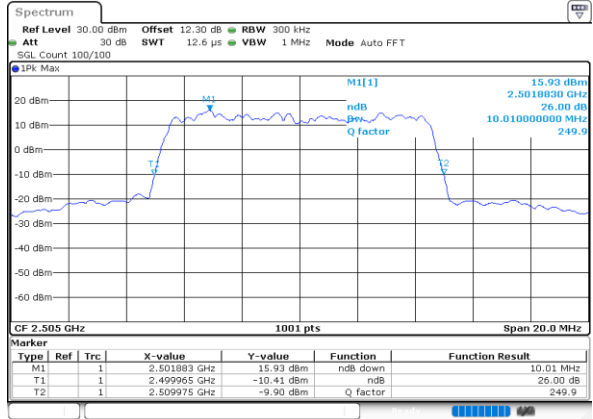

Highest Channel / 20MHz / QPSK

Date: 26.SEP.2020 01:17:39

Highest Channel / 20MHz / 16QAM

Date: 26.SEP.2020 01:17:50

LTE Band 7

Lowest Channel / 5MHz / 64QAM

Date: 26.SEP.2020 01:07:51

Lowest Channel / 10MHz / 64QAM

Date: 26.SEP.2020 01:11:22

Middle Channel / 5MHz / 64QAM

Date: 26.SEP.2020 01:08:13

Middle Channel / 10MHz / 64QAM

Date: 26.SEP.2020 01:11:45

Highest Channel / 5MHz / 64QAM

Date: 26.SEP.2020 01:08:37

Highest Channel / 10MHz / 64QAM