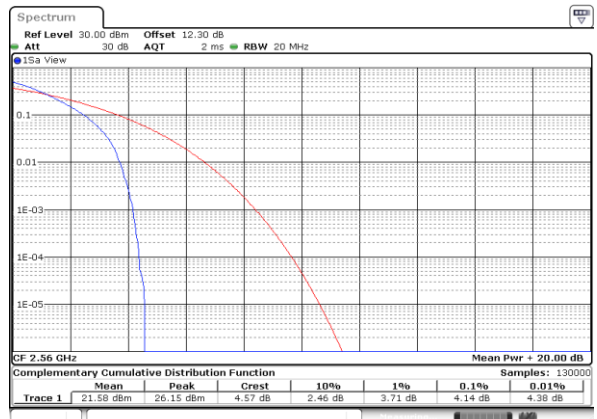

LTE Band 7 / 20MHz / QPSK

Lowest Channel / 1RB

Date: 28.SEP.2020 21:44:45

Lowest Channel / Full RB

Date: 28.SEP.2020 21:44:57

Middle Channel / 1RB

Date: 28.SEP.2020 21:45:08

Middle Channel / Full RB

Date: 28.SEP.2020 21:45:19

Highest Channel / 1RB

Date: 28.SEP.2020 21:45:30

Highest Channel / Full RB

Date: 28.SEP.2020 21:45:41

LTE Band 7 / 20MHz / 16QAM

Lowest Channel / 1RB

Lowest Channel / Full RB