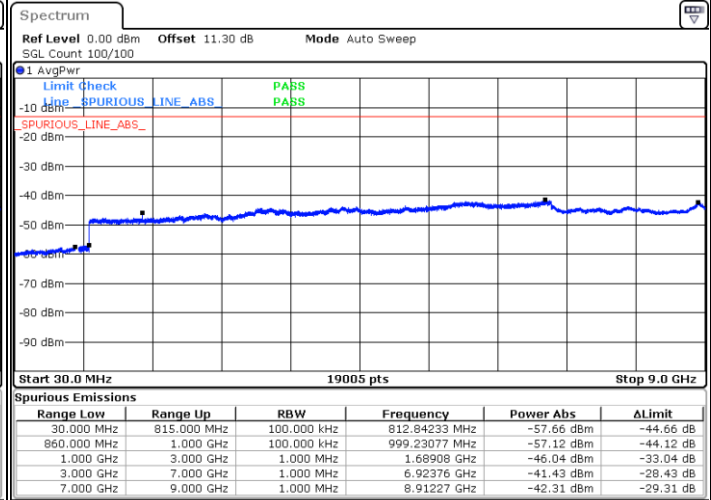

Date: 28 SEP.2020 06:21:15

LTE Band 5 / 5MHz

Highest Channel / QPSK

Date: 28.SEP.2020 19:41:33

Highest Channel / 16QAM

Date: 28.SEP.2020 19:42:18

LTE Band 5 / 10MHz

Lowest Channel / QPSK

Date: 28.SEP.2020 19:59:49

Lowest Channel / 16QAM

Date: 28.SEP.2020 20:00:34

LTE Band 5 / 10MHz

Middle Channel / QPSK

Middle Channel / 16QAM

Date: 28.SEP.2020 20:02:04

Date: 28.SEP.2020 20:02:49

Highest Channel / QPSK

Highest Channel / 16QAM

Date: 28.SEP.2020 20:11:01

Date: 28.SEP.2020 20:11:46

LTE Band 5 / 1.4MHz

Lowest Channel / 64QAM

Middle Channel / 64QAM

Date: 28 SEP 2020 05:33:41