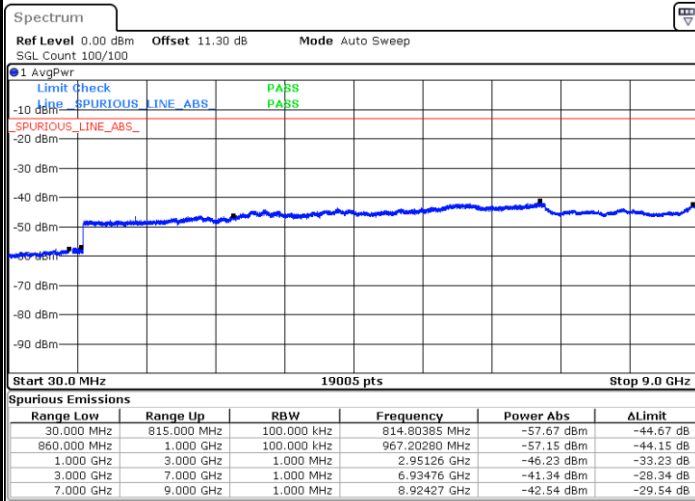

Highest Channel / 64QAM

Date: 28 SEP 2020 06:09:55

LTE Band 5 / 5MHz

Lowest Channel / 64QAM

Middle Channel / 64QAM

Date: 28.SEP.2020 19:46:47

Date: 28.SEP.2020 19:47:54

Highest Channel / 64QAM

Date: 28.SEP.2020 20:34:06

LTE Band 5 / 10MHz

Lowest Channel / 64QAM

Middle Channel / 64QAM

Date: 28.SEP.2020 20:17:00

Date: 28.SEP.2020 20:18:07

Highest Channel / 64QAM

Date: 28.SEP.2020 20:22:36

Frequency Stability

Test Conditions		LTE Band 5 (QPSK) / Middle Channel	Limit
Temperature (°C)	Voltage (Volt)	BW 10MHz	2.5ppm
		Deviation (ppm)	Result
50	Normal Voltage	0.0148	PASS
40	Normal Voltage	0.0123	
30	Normal Voltage	0.0012	
20(Ref.)	Normal Voltage	0.0000	
10	Normal Voltage	0.0148	
0	Normal Voltage	0.0106	
-10	Normal Voltage	0.0038	
-20	Normal Voltage	0.0056	
-30	Normal Voltage	0.0005	
20	Maximum Voltage	0.0022	
20	Normal Voltage	0.0148	
20	Battery End Point	0.0086	

Note:

1. Normal Voltage =3.85 V. ; Battery End Point (BEP) =3.6 V. ; Maximum Voltage =4.39 V.
2. The frequency fundamental emissions stay within the authorized frequency block.

LTE Band 7

Peak-to-Average Ratio