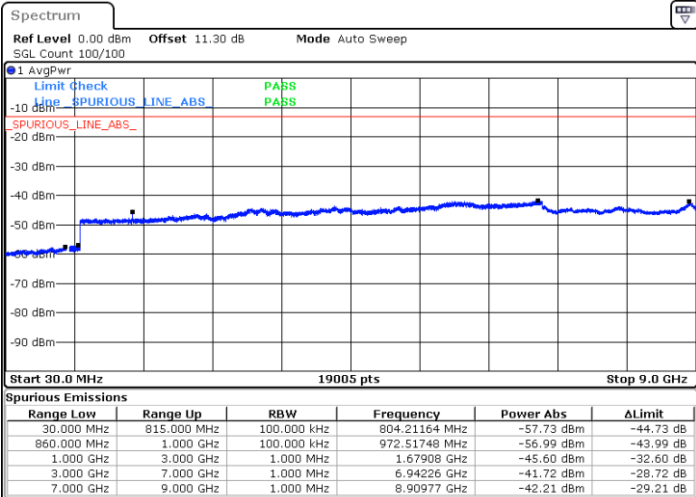

Date: 28 SEP.2020 06:21:15

LTE Band 5 / 5MHz

Highest Channel / QPSK

Date: 28.SEP.2020 19:41:33

Highest Channel / 16QAM

Date: 28.SEP.2020 19:42:18

LTE Band 5 / 10MHz

Lowest Channel / QPSK

Date: 28.SEP.2020 19:59:49

Lowest Channel / 16QAM

Date: 28.SEP.2020 20:00:34

LTE Band 5 / 10MHz

Middle Channel / QPSK

Middle Channel / 16QAM

Date: 28.SEP.2020 20:02:04

Date: 28.SEP.2020 20:02:49

Highest Channel / QPSK

Highest Channel / 16QAM

Date: 28.SEP.2020 20:11:01

Date: 28.SEP.2020 20:11:46

LTE Band 5 / 1.4MHz

Lowest Channel / 64QAM

Middle Channel / 64QAM

Date: 28 SEP 2020 05:33:41

Date: 28 SEP 2020 05:34:50

Highest Channel / 64QAM

Date: 28 SEP 2020 05:39:21

LTE Band 5 / 3MHz

Lowest Channel / 64QAM

Date: 28 SEP 2020 06:04:16

Middle Channel / 64QAM

Date: 28 SEP 2020 06:05:24