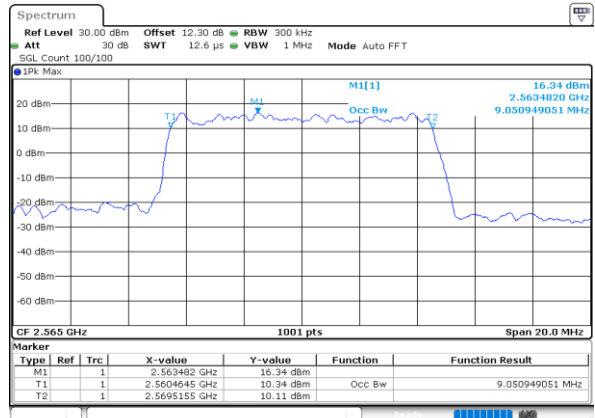

Date: 26.SEP.2020 01:06:17

Highest Channel / 5MHz / QPSK

Date: 26.SEP.2020 01:06:51

Highest Channel / 5MHz / 16QAM

Date: 26.SEP.2020 01:07:03

LTE Band 7

Lowest Channel / 10MHz / QPSK

Date: 26.SEP.2020 01:09:50

Lowest Channel / 10MHz / 16QAM

Date: 26.SEP.2020 01:09:02

Middle Channel / 10MHz / QPSK

Date: 26.SEP.2020 01:09:37

Middle Channel / 10MHz / 16QAM

Date: 26.SEP.2020 01:09:49

Highest Channel / 10MHz / QPSK

Date: 26.SEP.2020 01:10:23

Highest Channel / 10MHz / 16QAM

Date: 26.SEP.2020 01:10:35

LTE Band 7

Lowest Channel / 15MHz / QPSK

Date: 26.SEP.2020 01:12:10

Lowest Channel / 15MHz / 16QAM

Date: 26.SEP.2020 01:12:22

Middle Channel / 15MHz / QPSK