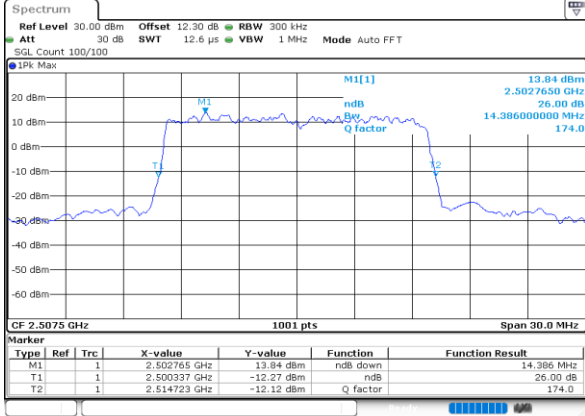

Highest Channel / 20MHz / QPSK

Date: 26.SEP.2020 01:17:39

Highest Channel / 20MHz / 16QAM

Date: 26.SEP.2020 01:17:50

LTE Band 7

Lowest Channel / 5MHz / 64QAM

Date: 26.SEP.2020 01:07:51

Lowest Channel / 10MHz / 64QAM

Date: 26.SEP.2020 01:11:22

Middle Channel / 5MHz / 64QAM

Date: 26.SEP.2020 01:08:13

Middle Channel / 10MHz / 64QAM

Date: 26.SEP.2020 01:11:45

Highest Channel / 5MHz / 64QAM

Date: 26.SEP.2020 01:08:37

Highest Channel / 10MHz / 64QAM

Date: 26.SEP.2020 01:11:57

LTE Band 7

Lowest Channel / 15MHz / 64QAM

Date: 26.SEP.2020 01:14:42

Lowest Channel / 20MHz / 64QAM

Date: 26.SEP.2020 01:18:14

Middle Channel / 15MHz / 64QAM

Date: 26.SEP.2020 01:15:05