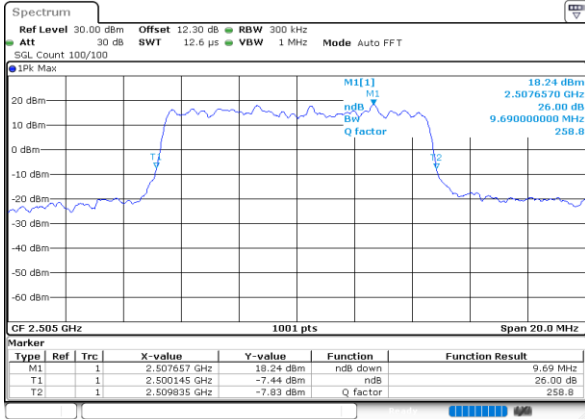

Date: 26_SEP.2020 01:06:40

Highest Channel / 5MHz / QPSK

Date: 26_SEP.2020 01:07:15

Highest Channel / 5MHz / 16QAM

Date: 26_SEP.2020 01:07:27

LTE Band 7

Lowest Channel / 10MHz / QPSK

Date: 26.SEP.2020 01:09:14