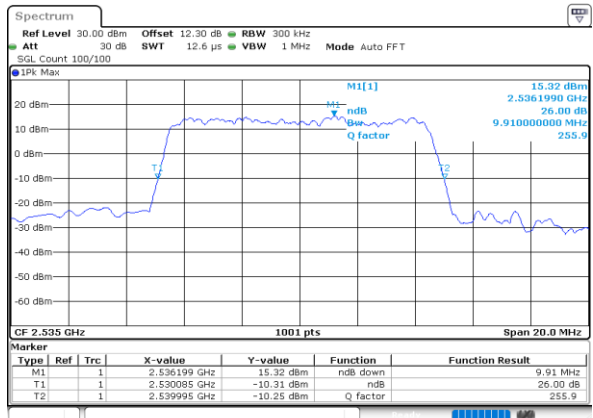

Highest Channel / 20MHz / QPSK

Date: 26.SEP.2020 01:17:39

Highest Channel / 20MHz / 16QAM

Date: 26.SEP.2020 01:17:50

LTE Band 7

Lowest Channel / 5MHz / 64QAM

Date: 26.SEP.2020 01:07:51

Lowest Channel / 10MHz / 64QAM

Date: 26.SEP.2020 01:11:22

Middle Channel / 5MHz / 64QAM

Date: 26.SEP.2020 01:08:13

Middle Channel / 10MHz / 64QAM

Date: 26.SEP.2020 01:11:45

Highest Channel / 5MHz / 64QAM

Date: 26.SEP.2020 01:08:37

Highest Channel / 10MHz / 64QAM