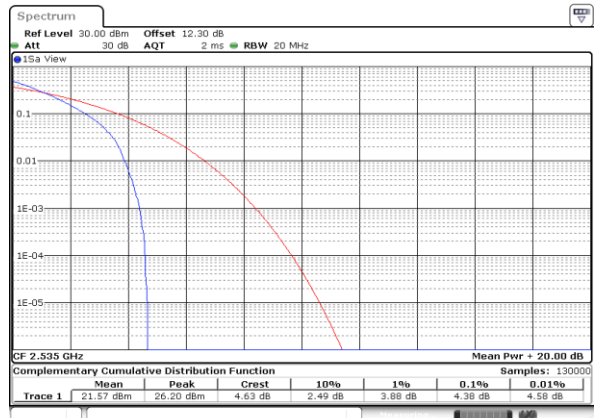

LTE Band 7 / 20MHz / QPSK

Lowest Channel / 1RB

Date: 28.SEP.2020 21:44:45

Lowest Channel / Full RB

Date: 28.SEP.2020 21:44:57

Middle Channel / 1RB

Date: 28.SEP.2020 21:45:08

Middle Channel / Full RB

Date: 28.SEP.2020 21:45:19

Highest Channel / 1RB

Date: 28.SEP.2020 21:45:30

Highest Channel / Full RB

Date: 28.SEP.2020 21:45:41

LTE Band 7 / 20MHz / 16QAM

Lowest Channel / 1RB

Lowest Channel / Full RB