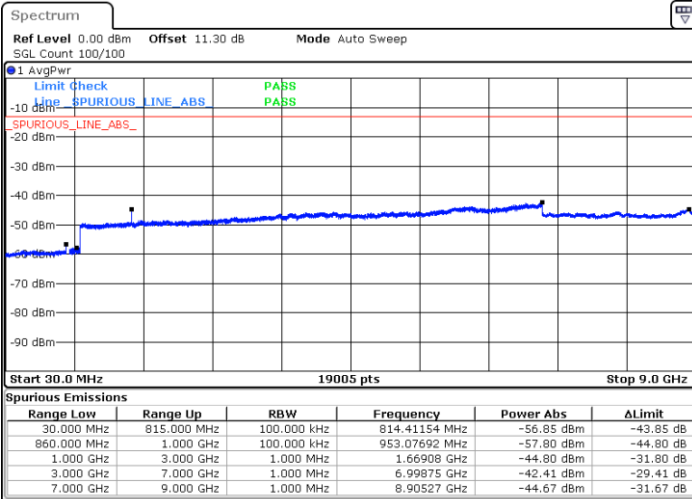

LTE Band 5 / 5MHz

Lowest Channel / QPSK

Lowest Channel / 16QAM

Date: 28 SEP.2020 06:18:12

Date: 28 SEP.2020 06:18:58

Middle Channel / QPSK

Middle Channel / 16QAM

Date: 28 SEP.2020 06:20:30

Date: 28 SEP.2020 06:21:15

LTE Band 5 / 5MHz

Highest Channel / QPSK

Date: 28.SEP.2020 19:41:33

Highest Channel / 16QAM

Date: 28.SEP.2020 19:42:18

LTE Band 5 / 10MHz

Lowest Channel / QPSK