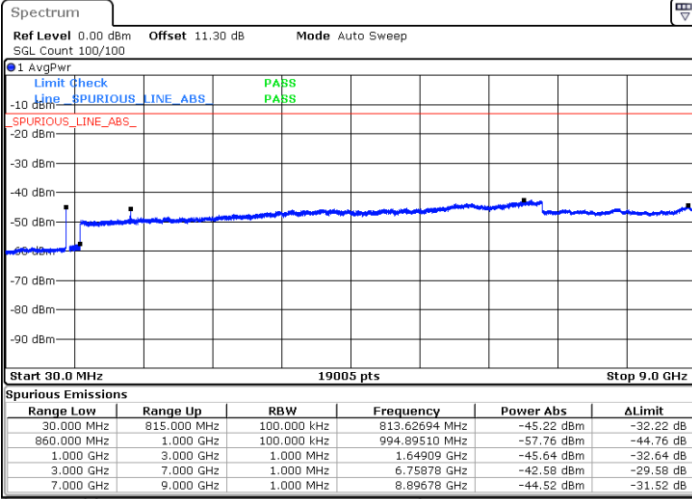

LTE Band 5 / 5MHz

Lowest Channel / QPSK

Lowest Channel / 16QAM

Date: 28 SEP.2020 06:18:12

Date: 28 SEP.2020 06:18:58

Middle Channel / QPSK

Middle Channel / 16QAM

Date: 28 SEP.2020 06:20:30

Date: 28 SEP.2020 06:21:15

LTE Band 5 / 5MHz

Highest Channel / QPSK

Date: 28.SEP.2020 19:41:33

Highest Channel / 16QAM

Date: 28.SEP.2020 19:42:18

LTE Band 5 / 10MHz

Lowest Channel / QPSK