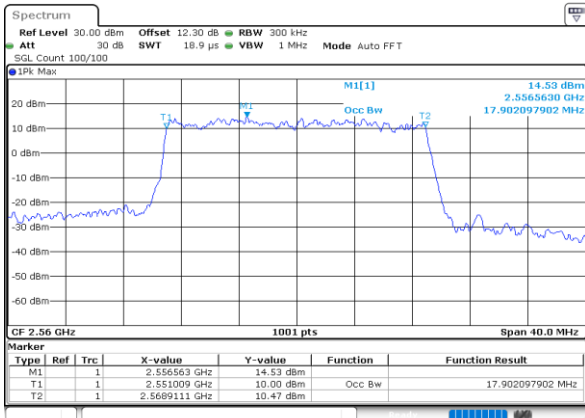

Date: 26.SEP.2020 01:12:50

Middle Channel / 15MHz / 16QAM

Date: 26.SEP.2020 01:13:09

Highest Channel / 15MHz / QPSK

Date: 26.SEP.2020 01:13:43

Highest Channel / 15MHz / 16QAM

Date: 26.SEP.2020 01:13:55

LTE Band 7

Lowest Channel / 20MHz / QPSK

Date: 26.SEP.2020 01:15:42

Lowest Channel / 20MHz / 16QAM

Date: 26.SEP.2020 01:15:54

Middle Channel / 20MHz / QPSK

Date: 26.SEP.2020 01:16:29

Middle Channel / 20MHz / 16QAM

Date: 26.SEP.2020 01:16:40

Highest Channel / 20MHz / QPSK

Date: 26.SEP.2020 01:17:15

Highest Channel / 20MHz / 16QAM

Date: 26.SEP.2020 01:17:27

LTE Band 7

Lowest Channel / 5MHz / 64QAM

Date: 26.SEP.2020 01:07:39

Lowest Channel / 10MHz / 64QAM