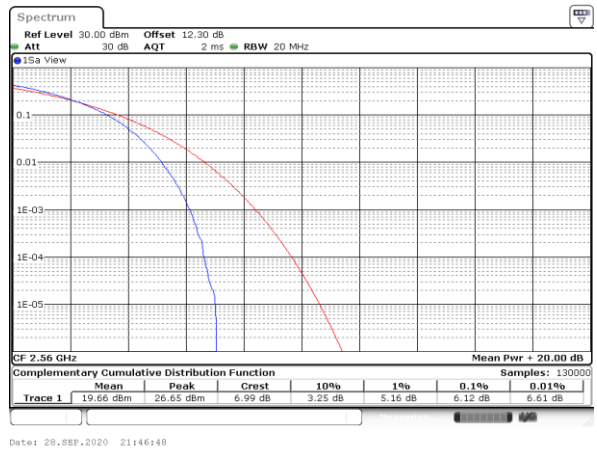

Date: 28.SEP.2020 21:45:19

Highest Channel / 1RB

Date: 28.SEP.2020 21:45:30

Highest Channel / Full RB

Date: 28.SEP.2020 21:45:41

LTE Band 7 / 20MHz / 16QAM

Lowest Channel / 1RB

Lowest Channel / Full RB

Middle Channel / 1RB

Middle Channel / Full RB

Highest Channel / 1RB

Highest Channel / Full RB

LTE Band 7 / 20MHz / 64QAM

Lowest Channel / 1RB

Lowest Channel / Full RB

Middle Channel / 1RB

Middle Channel / Full RB

Highest Channel / 1RB

Highest Channel / Full RB

26dB Bandwidth

Mode	LTE Band 7 : 26dB BW(MHz)											
BW	1.4MHz		3MHz		5MHz		10MHz		15MHz		20MHz	
Mod.	QPSK	16QAM	QPSK	16QAM	QPSK	16QAM	QPSK	16QAM	QPSK	16QAM	QPSK	16QAM
Lowest CH	-	-	-	-	4.99	4.97	9.69	9.87	14.57	14.30	19.06	19.10
Middle CH	-	-	-	-	4.91	4.89	9.81	9.77	14.33	14.27	19.10	18.90
Highest CH	-	-	-	-	5.01	4.83	9.69	9.89	14.30	14.24	18.98	18.78
Mode	LTE Band 7 : 26dB BW(MHz)											
BW	1.4MHz		3MHz		5MHz		10MHz		15MHz		20MHz	
Mod.	64QAM		64QAM		64QAM		64QAM		64QAM		64QAM	
Lowest CH	-	-	-	-	4.92	-	10.01	-	14.39	-	19.18	-
Middle CH	-	-	-	-	4.88	-	9.91	-	14.45	-	18.74	-
Highest CH	-	-	-	-	4.89	-	9.89	-	14.48	-	19.10	-