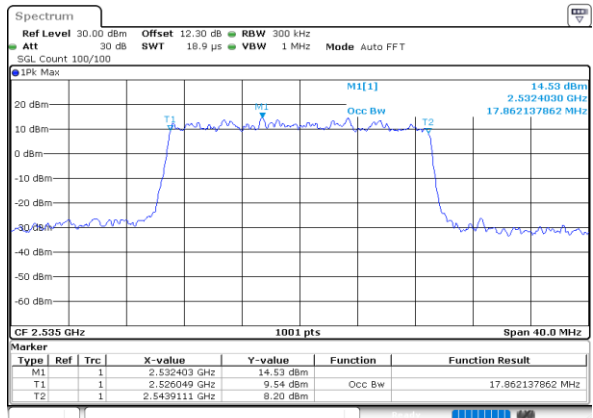

Date: 26.SEP.2020 01:12:50

Middle Channel / 15MHz / 16QAM

Date: 26.SEP.2020 01:13:09

Highest Channel / 15MHz / QPSK

Date: 26.SEP.2020 01:13:43

Highest Channel / 15MHz / 16QAM

Date: 26.SEP.2020 01:13:55

LTE Band 7

Lowest Channel / 20MHz / QPSK

Date: 26.SEP.2020 01:15:42

Lowest Channel / 20MHz / 16QAM

Date: 26.SEP.2020 01:15:54

Middle Channel / 20MHz / QPSK

Date: 26.SEP.2020 01:16:29

Middle Channel / 20MHz / 16QAM

Date: 26.SEP.2020 01:16:40

Highest Channel / 20MHz / QPSK

Date: 26.SEP.2020 01:17:15

Highest Channel / 20MHz / 16QAM

Date: 26.SEP.2020 01:17:27

LTE Band 7

Lowest Channel / 5MHz / 64QAM

Date: 26.SEP.2020 01:07:39

Lowest Channel / 10MHz / 64QAM