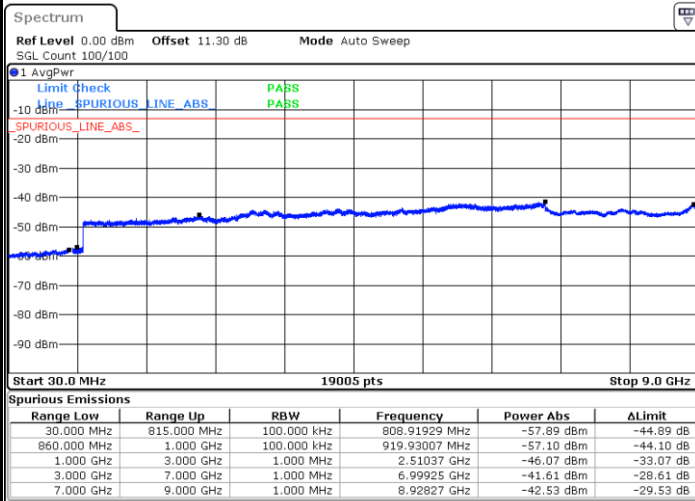

Date: 28 SEP 2020 05:34:50

Highest Channel / 64QAM

Date: 28 SEP 2020 05:39:21

LTE Band 5 / 3MHz

Lowest Channel / 64QAM

Date: 28 SEP 2020 06:04:16

Middle Channel / 64QAM

Date: 28 SEP 2020 06:05:24

Highest Channel / 64QAM

Date: 28 SEP 2020 06:09:55

LTE Band 5 / 5MHz

Lowest Channel / 64QAM

Middle Channel / 64QAM

Date: 28.SEP.2020 19:46:47

Date: 28.SEP.2020 19:47:54

Highest Channel / 64QAM

Date: 28.SEP.2020 20:34:06

LTE Band 5 / 10MHz

Lowest Channel / 64QAM

Middle Channel / 64QAM

Date: 28.SEP.2020 20:17:00

Date: 28.SEP.2020 20:18:07

Highest Channel / 64QAM

Date: 28.SEP.2020 20:22:36

Note:

1. Normal Voltage =3.85 V. ; Battery End Point (BEP) =3.6 V. ; Maximum Voltage =4.39 V.
2. The frequency fundamental emissions stay within the authorized frequency block.

LTE Band 7

Peak-to-Average Ratio