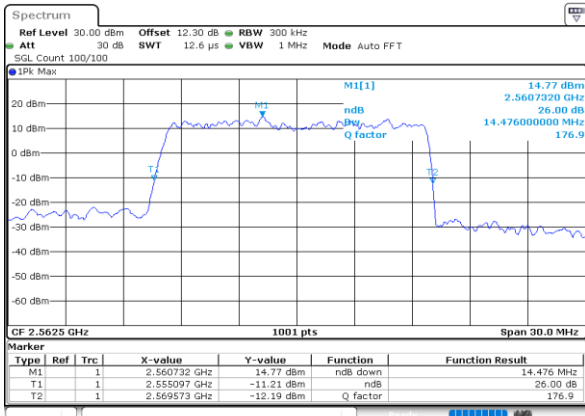

Date: 26.SEP.2020 01:11:22

Middle Channel / 5MHz / 64QAM

Date: 26.SEP.2020 01:08:13

Middle Channel / 10MHz / 64QAM

Date: 26.SEP.2020 01:11:45

Highest Channel / 5MHz / 64QAM

Date: 26.SEP.2020 01:08:37

Highest Channel / 10MHz / 64QAM

Date: 26.SEP.2020 01:11:57

LTE Band 7

Lowest Channel / 15MHz / 64QAM

Date: 26.SEP.2020 01:14:42

Lowest Channel / 20MHz / 64QAM

Date: 26.SEP.2020 01:18:14

Middle Channel / 15MHz / 64QAM

Date: 26.SEP.2020 01:15:05

Middle Channel / 20MHz / 64QAM

Date: 26.SEP.2020 01:18:37

Highest Channel / 15MHz / 64QAM

Date: 26.SEP.2020 01:15:28

Highest Channel / 20MHz / 64QAM

Date: 26.SEP.2020 01:19:00

Occupied Bandwidth

Mode	LTE Band 7 : 99%OBW(MHz)											
BW	1.4MHz		3MHz		5MHz		10MHz		15MHz		20MHz	
Mod.	QPSK	16QAM	QPSK	16QAM	QPSK	16QAM	QPSK	16QAM	QPSK	16QAM	QPSK	16QAM
Lowest CH	-	-	-	-	4.50	4.49	9.03	9.01	13.46	13.43	17.82	17.90
Middle CH	-	-	-	-	4.50	4.50	9.03	9.03	13.52	13.46	17.86	17.86
Highest CH	-	-	-	-	4.47	4.51	9.09	9.05	13.40	13.46	17.90	17.90
Mode	LTE Band 7 : 99%OBW(MHz)											
BW	1.4MHz		3MHz		5MHz		10MHz		15MHz		20MHz	
Mod.	64QAM		64QAM		64QAM		64QAM		64QAM		64QAM	
Lowest CH	-	-	-	-	4.50	-	8.99	-	13.43	-	17.90	-
Middle CH	-	-	-	-	4.53	-	9.03	-	13.43	-	17.82	-
Highest CH	-	-	-	-	4.50	-	9.07	-	13.46	-	17.82	-