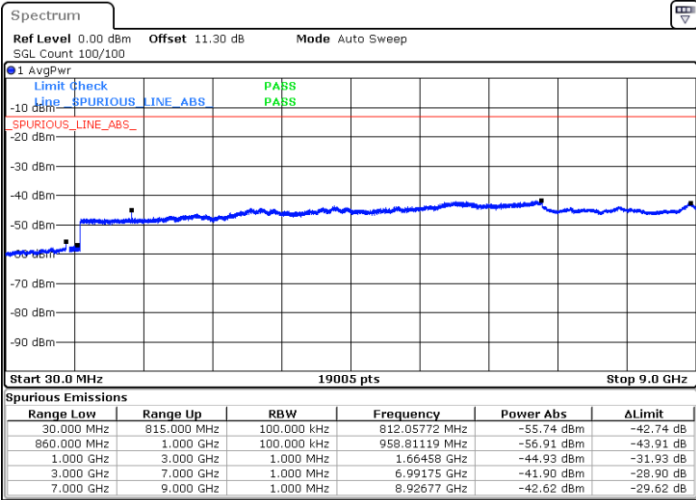

Date: 28 SEP.2020 06:21:15

LTE Band 5 / 5MHz

Highest Channel / QPSK

Date: 28.SEP.2020 19:41:33

Highest Channel / 16QAM

Date: 28.SEP.2020 19:42:18

LTE Band 5 / 10MHz

Lowest Channel / QPSK

Date: 28.SEP.2020 19:59:49

Lowest Channel / 16QAM

Date: 28.SEP.2020 20:00:34

LTE Band 5 / 10MHz

Middle Channel / QPSK

Middle Channel / 16QAM

Date: 28.SEP.2020 20:02:04

Date: 28.SEP.2020 20:02:49

Highest Channel / QPSK

Highest Channel / 16QAM

Date: 28.SEP.2020 20:11:01

Date: 28.SEP.2020 20:11:46

LTE Band 5 / 1.4MHz

Lowest Channel / 64QAM

Middle Channel / 64QAM

Date: 28 SEP 2020 05:33:41

Date: 28 SEP 2020 05:34:50

Highest Channel / 64QAM

Date: 28 SEP 2020 05:39:21

LTE Band 5 / 3MHz

Lowest Channel / 64QAM

Date: 28 SEP 2020 06:04:16

Middle Channel / 64QAM

Date: 28 SEP 2020 06:05:24