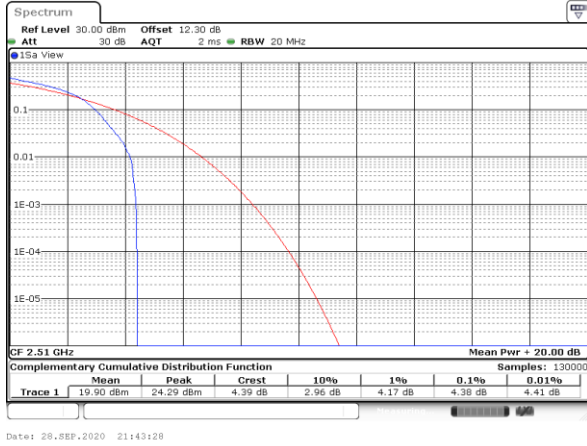

LTE Band 7 / 20MHz / QPSK

Lowest Channel / 1RB

Date: 28.SEP.2020 21:44:45

Lowest Channel / Full RB

Date: 28.SEP.2020 21:44:57

Middle Channel / 1RB

Date: 28.SEP.2020 21:45:08

Middle Channel / Full RB

Date: 28.SEP.2020 21:45:19

Highest Channel / 1RB

Date: 28.SEP.2020 21:45:30

Highest Channel / Full RB

Date: 28.SEP.2020 21:45:41

LTE Band 7 / 20MHz / 16QAM

Lowest Channel / 1RB

Lowest Channel / Full RB

Middle Channel / 1RB

Middle Channel / Full RB

Highest Channel / 1RB

Highest Channel / Full RB

LTE Band 7 / 20MHz / 64QAM

Lowest Channel / 1RB

Lowest Channel / Full RB

Middle Channel / 1RB