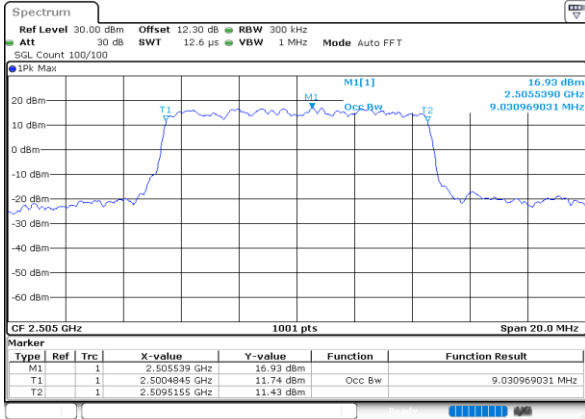

LTE Band 7

Lowest Channel / 5MHz / QPSK

Date: 26.SEP.2020 01:05:19

Lowest Channel / 5MHz / 16QAM

Date: 26.SEP.2020 01:05:31

Middle Channel / 5MHz / QPSK

Date: 26.SEP.2020 01:06:06

Middle Channel / 5MHz / 16QAM

Date: 26.SEP.2020 01:06:17

Highest Channel / 5MHz / QPSK

Date: 26.SEP.2020 01:06:51

Highest Channel / 5MHz / 16QAM

Date: 26.SEP.2020 01:07:03

LTE Band 7

Lowest Channel / 10MHz / QPSK

Date: 26.SEP.2020 01:09:50

Lowest Channel / 10MHz / 16QAM

Date: 26.SEP.2020 01:09:02

Middle Channel / 10MHz / QPSK

Date: 26.SEP.2020 01:09:37

Middle Channel / 10MHz / 16QAM

Date: 26.SEP.2020 01:09:49

Highest Channel / 10MHz / QPSK

Date: 26.SEP.2020 01:10:23