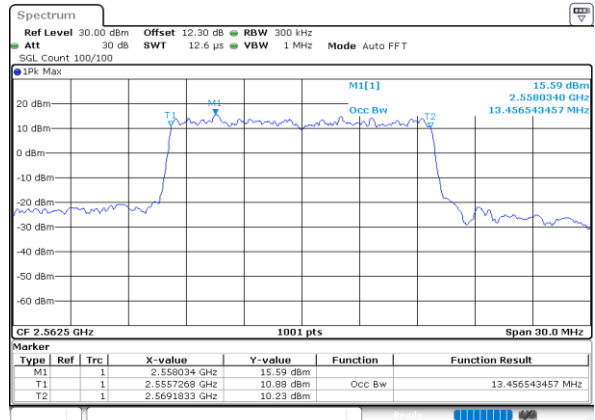

Highest Channel / 10MHz / 16QAM

Date: 26.SEP.2020 01:10:35

LTE Band 7

Lowest Channel / 15MHz / QPSK

Date: 26.SEP.2020 01:12:10

Lowest Channel / 15MHz / 16QAM

Date: 26.SEP.2020 01:12:22

Middle Channel / 15MHz / QPSK

Date: 26.SEP.2020 01:12:50

Middle Channel / 15MHz / 16QAM

Date: 26.SEP.2020 01:13:09

Highest Channel / 15MHz / QPSK

Date: 26.SEP.2020 01:13:43

Highest Channel / 15MHz / 16QAM

Date: 26.SEP.2020 01:13:55

LTE Band 7

Lowest Channel / 20MHz / QPSK

Date: 26.SEP.2020 01:15:42

Lowest Channel / 20MHz / 16QAM

Date: 26.SEP.2020 01:15:54

Middle Channel / 20MHz / QPSK

Date: 26.SEP.2020 01:16:29

Middle Channel / 20MHz / 16QAM

Date: 26.SEP.2020 01:16:40

Highest Channel / 20MHz / QPSK

Date: 26.SEP.2020 01:17:15

Highest Channel / 20MHz / 16QAM

Date: 26.SEP.2020 01:17:27

LTE Band 7

Lowest Channel / 5MHz / 64QAM

Date: 26.SEP.2020 01:07:39

Lowest Channel / 10MHz / 64QAM