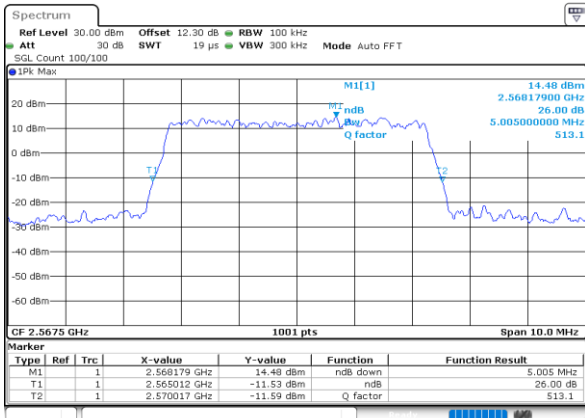

Middle Channel / Full RB

Highest Channel / 1RB

Highest Channel / Full RB

26dB Bandwidth

Mode	LTE Band 7 : 26dB BW(MHz)											
BW	1.4MHz		3MHz		5MHz		10MHz		15MHz		20MHz	
Mod.	QPSK	16QAM	QPSK	16QAM	QPSK	16QAM	QPSK	16QAM	QPSK	16QAM	QPSK	16QAM
Lowest CH	-	-	-	-	4.99	4.97	9.69	9.87	14.57	14.30	19.06	19.10
Middle CH	-	-	-	-	4.91	4.89	9.81	9.77	14.33	14.27	19.10	18.90
Highest CH	-	-	-	-	5.01	4.83	9.69	9.89	14.30	14.24	18.98	18.78
Mode	LTE Band 7 : 26dB BW(MHz)											
BW	1.4MHz		3MHz		5MHz		10MHz		15MHz		20MHz	
Mod.	64QAM		64QAM		64QAM		64QAM		64QAM		64QAM	
Lowest CH	-	-	-	-	4.92	-	10.01	-	14.39	-	19.18	-
Middle CH	-	-	-	-	4.88	-	9.91	-	14.45	-	18.74	-
Highest CH	-	-	-	-	4.89	-	9.89	-	14.48	-	19.10	-

LTE Band 7

Lowest Channel / 5MHz / QPSK

Date: 26_SEP.2020 01:05:43

Lowest Channel / 5MHz / 16QAM

Date: 26_SEP.2020 01:05:54

Middle Channel / 5MHz / QPSK

Date: 26_SEP.2020 01:06:29

Middle Channel / 5MHz / 16QAM

Date: 26_SEP.2020 01:06:40

Highest Channel / 5MHz / QPSK

Date: 26_SEP.2020 01:07:15

Highest Channel / 5MHz / 16QAM

Date: 26_SEP.2020 01:07:27

LTE Band 7

Lowest Channel / 10MHz / QPSK

Date: 26.SEP.2020 01:09:14