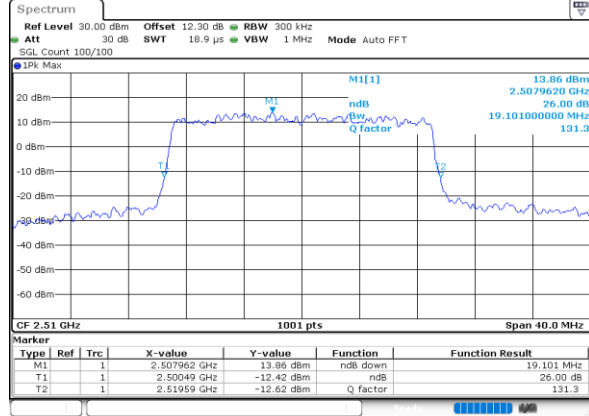

Lowest Channel / 20MHz / 16QAM

Date: 26.SEP.2020 01:16:18