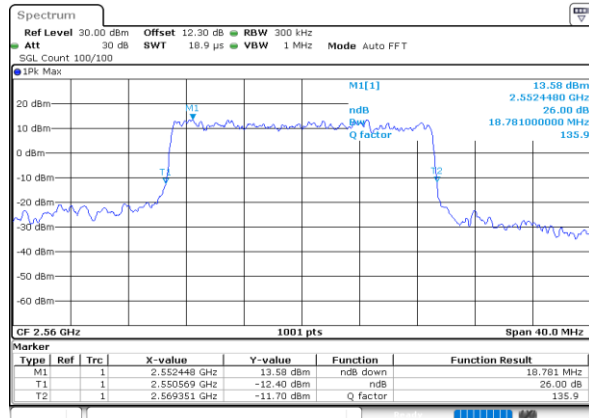

Date: 26.SEP.2020 01:13:20

Middle Channel / 15MHz / 16QAM

Date: 26.SEP.2020 01:13:31

Highest Channel / 15MHz / QPSK

Date: 26.SEP.2020 01:14:07

Highest Channel / 15MHz / 16QAM

Date: 26.SEP.2020 01:14:19

LTE Band 7

Lowest Channel / 20MHz / QPSK

Date: 26.SEP.2020 01:16:06

Lowest Channel / 20MHz / 16QAM

Date: 26.SEP.2020 01:16:18

Middle Channel / 20MHz / QPSK

Date: 26.SEP.2020 01:16:52

Middle Channel / 20MHz / 16QAM

Date: 26.SEP.2020 01:17:03

Highest Channel / 20MHz / QPSK

Date: 26.SEP.2020 01:17:39

Highest Channel / 20MHz / 16QAM

Date: 26.SEP.2020 01:17:50

LTE Band 7

Lowest Channel / 5MHz / 64QAM

Date: 26.SEP.2020 01:07:51

Lowest Channel / 10MHz / 64QAM