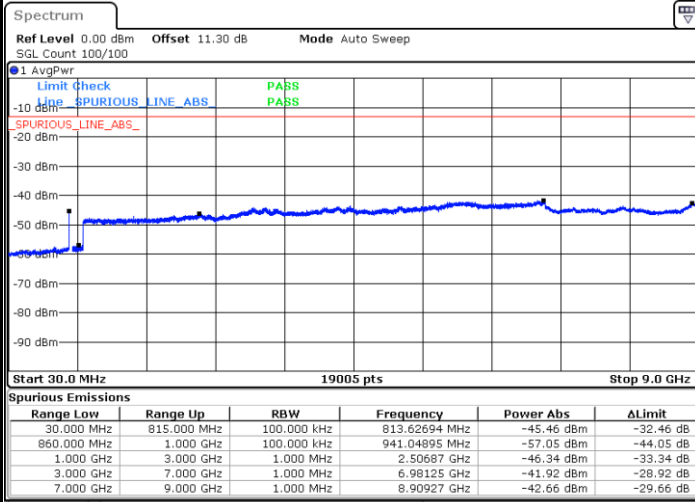

Date: 28 SEP 2020 05:34:50

Highest Channel / 64QAM

Date: 28 SEP 2020 05:39:21

LTE Band 5 / 3MHz

Lowest Channel / 64QAM

Date: 28 SEP 2020 06:04:16

Middle Channel / 64QAM

Date: 28 SEP 2020 06:05:24

Highest Channel / 64QAM

Date: 28 SEP 2020 06:09:55

LTE Band 5 / 5MHz

Lowest Channel / 64QAM

Middle Channel / 64QAM

Date: 28.SEP.2020 19:46:47

Date: 28.SEP.2020 19:47:54

Highest Channel / 64QAM

Date: 28.SEP.2020 20:34:06

LTE Band 5 / 10MHz

Lowest Channel / 64QAM

Middle Channel / 64QAM

Date: 28.SEP.2020 20:17:00

Date: 28.SEP.2020 20:18:07

Highest Channel / 64QAM

Date: 28.SEP.2020 20:22:36

Note:

1. Normal Voltage =3.85 V. ; Battery End Point (BEP) =3.6 V. ; Maximum Voltage =4.39 V.
2. The frequency fundamental emissions stay within the authorized frequency block.

LTE Band 7

Peak-to-Average Ratio