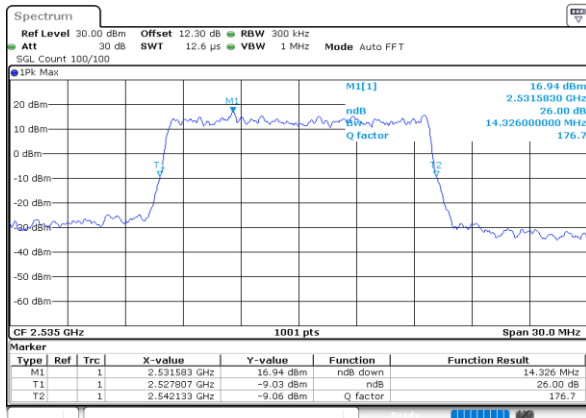

Highest Channel / 10MHz / 16QAM

Date: 26.SEP.2020 01:10:59

LTE Band 7

Lowest Channel / 15MHz / QPSK

Date: 26.SEP.2020 01:12:34

Lowest Channel / 15MHz / 16QAM

Date: 26.SEP.2020 01:12:46

Middle Channel / 15MHz / QPSK

Date: 26.SEP.2020 01:13:20

Middle Channel / 15MHz / 16QAM

Date: 26.SEP.2020 01:13:31

Highest Channel / 15MHz / QPSK

Date: 26.SEP.2020 01:14:07

Highest Channel / 15MHz / 16QAM

Date: 26.SEP.2020 01:14:19

LTE Band 7