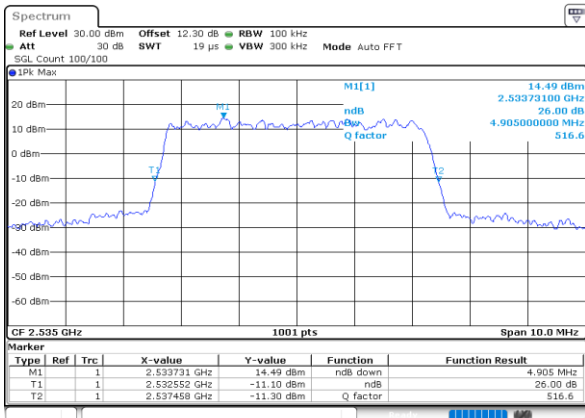

Middle Channel / Full RB

Highest Channel / 1RB

Highest Channel / Full RB

26dB Bandwidth

Mode	LTE Band 7 : 26dB BW(MHz)											
BW	1.4MHz		3MHz		5MHz		10MHz		15MHz		20MHz	
Mod.	QPSK	16QAM	QPSK	16QAM	QPSK	16QAM	QPSK	16QAM	QPSK	16QAM	QPSK	16QAM
Lowest CH	-	-	-	-	4.99	4.97	9.69	9.87	14.57	14.30	19.06	19.10
Middle CH	-	-	-	-	4.91	4.89	9.81	9.77	14.33	14.27	19.10	18.90
Highest CH	-	-	-	-	5.01	4.83	9.69	9.89	14.30	14.24	18.98	18.78
Mode	LTE Band 7 : 26dB BW(MHz)											
BW	1.4MHz		3MHz		5MHz		10MHz		15MHz		20MHz	
Mod.	64QAM		64QAM		64QAM		64QAM		64QAM		64QAM	
Lowest CH	-	-	-	-	4.92	-	10.01	-	14.39	-	19.18	-
Middle CH	-	-	-	-	4.88	-	9.91	-	14.45	-	18.74	-
Highest CH	-	-	-	-	4.89	-	9.89	-	14.48	-	19.10	-

LTE Band 7

Lowest Channel / 5MHz / QPSK

Date: 26_SEP.2020 01:05:43

Lowest Channel / 5MHz / 16QAM

Date: 26_SEP.2020 01:05:54

Middle Channel / 5MHz / QPSK

Date: 26_SEP.2020 01:06:29

Middle Channel / 5MHz / 16QAM

Date: 26_SEP.2020 01:06:40

Highest Channel / 5MHz / QPSK

Date: 26_SEP.2020 01:07:15

Highest Channel / 5MHz / 16QAM

Date: 26_SEP.2020 01:07:27

LTE Band 7

Lowest Channel / 10MHz / QPSK

Date: 26.SEP.2020 01:09:14