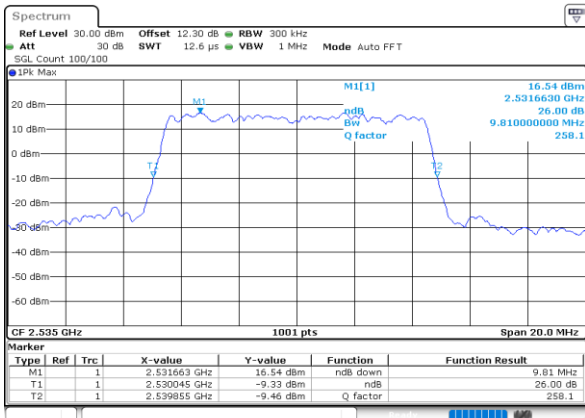

LTE Band 7

Lowest Channel / 5MHz / QPSK

Date: 26_SEP.2020 01:05:43

Lowest Channel / 5MHz / 16QAM

Date: 26_SEP.2020 01:05:54

Middle Channel / 5MHz / QPSK

Date: 26_SEP.2020 01:06:29

Middle Channel / 5MHz / 16QAM

Date: 26_SEP.2020 01:06:40

Highest Channel / 5MHz / QPSK

Date: 26_SEP.2020 01:07:15

Highest Channel / 5MHz / 16QAM

Date: 26_SEP.2020 01:07:27

LTE Band 7

Lowest Channel / 10MHz / QPSK

Date: 26.SEP.2020 01:09:14

Lowest Channel / 10MHz / 16QAM

Date: 26.SEP.2020 01:10:26

Middle Channel / 10MHz / QPSK

Date: 26.SEP.2020 01:10:00

Middle Channel / 10MHz / 16QAM

Date: 26.SEP.2020 01:10:11

Highest Channel / 10MHz / QPSK

Date: 26.SEP.2020 01:10:47