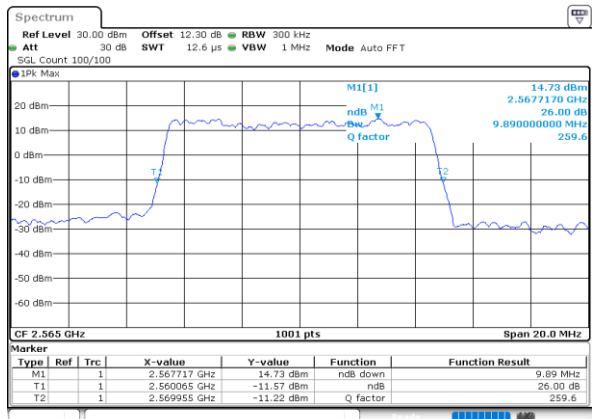

Highest Channel / 20MHz / QPSK

Date: 26.SEP.2020 01:17:39

Highest Channel / 20MHz / 16QAM

Date: 26.SEP.2020 01:17:50

LTE Band 7

Lowest Channel / 5MHz / 64QAM

Date: 26.SEP.2020 01:07:51

Lowest Channel / 10MHz / 64QAM

Date: 26.SEP.2020 01:11:22

Middle Channel / 5MHz / 64QAM

Date: 26.SEP.2020 01:08:13

Middle Channel / 10MHz / 64QAM

Date: 26.SEP.2020 01:11:45

Highest Channel / 5MHz / 64QAM

Date: 26.SEP.2020 01:08:37

Highest Channel / 10MHz / 64QAM

Date: 26.SEP.2020 01:11:57

LTE Band 7

Lowest Channel / 15MHz / 64QAM

Date: 26.SEP.2020 01:14:42

Lowest Channel / 20MHz / 64QAM

Date: 26.SEP.2020 01:18:14

Middle Channel / 15MHz / 64QAM

Date: 26.SEP.2020 01:15:05