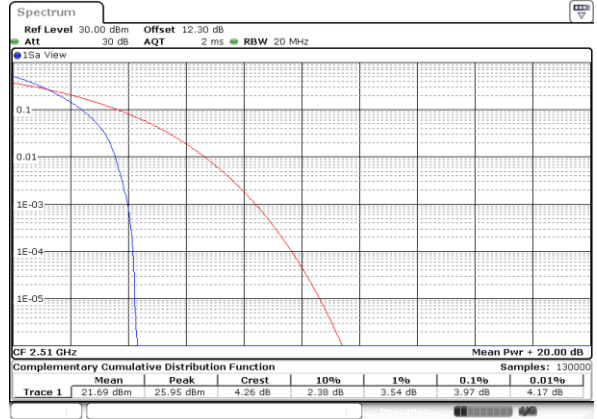

Note:

1. Normal Voltage =3.85 V. ; Battery End Point (BEP) =3.6 V. ; Maximum Voltage =4.39 V.
2. The frequency fundamental emissions stay within the authorized frequency block.

LTE Band 7

Peak-to-Average Ratio

Mode	LTE Band 7 / 20MHz				
Mod.	QPSK		16QAM		Limit: 13dB
RB Size	1RB	Full RB	1RB	Full RB	Result
Lowest CH	3.04	3.97	4.38	5.07	PASS
Middle CH	3.28	4.38	4.58	5.54	
Highest CH	3.07	4.14	4.17	5.45	
Mode	LTE Band 7 / 20MHz				
Mod.	64QAM				Limit: 13dB
RB Size	1RB	Full RB			Result
Lowest CH	5.30	5.74	-	-	PASS
Middle CH	6.23	6.17	-	-	
Highest CH	5.36	6.12	-	-	

LTE Band 7 / 20MHz / QPSK

Lowest Channel / 1RB

Date: 28.SEP.2020 21:44:45

Lowest Channel / Full RB

Date: 28.SEP.2020 21:44:57

Middle Channel / 1RB

Date: 28.SEP.2020 21:45:08

Middle Channel / Full RB