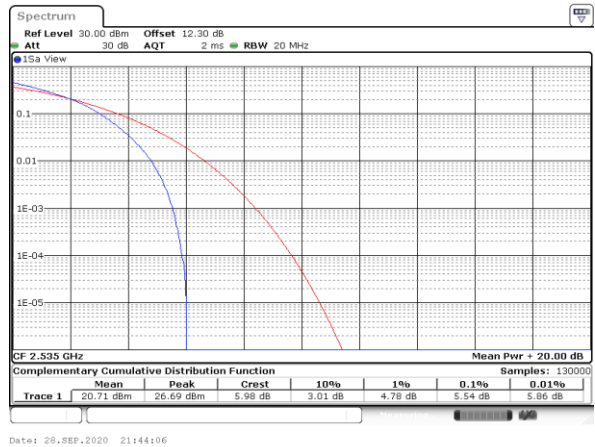

LTE Band 7 / 20MHz / QPSK

Lowest Channel / 1RB

Date: 28.SEP.2020 21:44:45

Lowest Channel / Full RB

Date: 28.SEP.2020 21:44:57

Middle Channel / 1RB

Date: 28.SEP.2020 21:45:08

Middle Channel / Full RB

Date: 28.SEP.2020 21:45:19

Highest Channel / 1RB

Date: 28.SEP.2020 21:45:30

Highest Channel / Full RB

Date: 28.SEP.2020 21:45:41

LTE Band 7 / 20MHz / 16QAM

Lowest Channel / 1RB

Lowest Channel / Full RB

Middle Channel / 1RB

Middle Channel / Full RB

Highest Channel / 1RB

Highest Channel / Full RB

LTE Band 7 / 20MHz / 64QAM

Lowest Channel / 1RB

Lowest Channel / Full RB

Middle Channel / 1RB