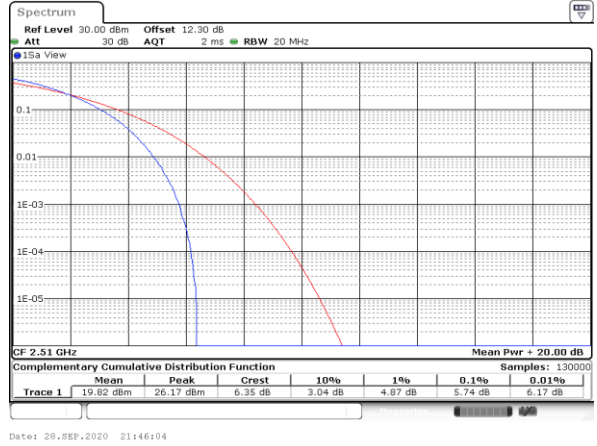

Date: 28.SEP.2020 21:45:19

Highest Channel / 1RB

Date: 28.SEP.2020 21:45:30

Highest Channel / Full RB

Date: 28.SEP.2020 21:45:41

LTE Band 7 / 20MHz / 16QAM

Lowest Channel / 1RB

Lowest Channel / Full RB

Middle Channel / 1RB

Middle Channel / Full RB

Highest Channel / 1RB

Highest Channel / Full RB

LTE Band 7 / 20MHz / 64QAM

Lowest Channel / 1RB

Lowest Channel / Full RB

Middle Channel / 1RB

Middle Channel / Full RB

Highest Channel / 1RB

Highest Channel / Full RB

26dB Bandwidth

Mode	LTE Band 7 : 26dB BW(MHz)											
BW	1.4MHz		3MHz		5MHz		10MHz		15MHz		20MHz	
Mod.	QPSK	16QAM	QPSK	16QAM	QPSK	16QAM	QPSK	16QAM	QPSK	16QAM	QPSK	16QAM
Lowest CH	-	-	-	-	4.99	4.97	9.69	9.87	14.57	14.30	19.06	19.10
Middle CH	-	-	-	-	4.91	4.89	9.81	9.77	14.33	14.27	19.10	18.90
Highest CH	-	-	-	-	5.01	4.83	9.69	9.89	14.30	14.24	18.98	18.78
Mode	LTE Band 7 : 26dB BW(MHz)											
BW	1.4MHz		3MHz		5MHz		10MHz		15MHz		20MHz	
Mod.	64QAM		64QAM		64QAM		64QAM		64QAM		64QAM	
Lowest CH	-	-	-	-	4.92	-	10.01	-	14.39	-	19.18	-
Middle CH	-	-	-	-	4.88	-	9.91	-	14.45	-	18.74	-
Highest CH	-	-	-	-	4.89	-	9.89	-	14.48	-	19.10	-