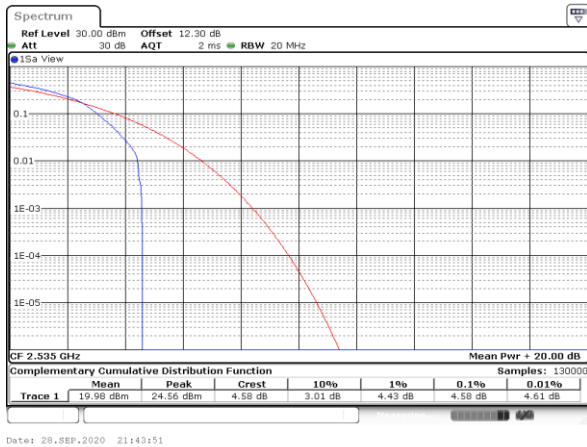

LTE Band 7 / 20MHz / QPSK

Lowest Channel / 1RB

Date: 28.SEP.2020 21:44:45

Lowest Channel / Full RB

Date: 28.SEP.2020 21:44:57

Middle Channel / 1RB

Date: 28.SEP.2020 21:45:08

Middle Channel / Full RB

Date: 28.SEP.2020 21:45:19

Highest Channel / 1RB

Date: 28.SEP.2020 21:45:30

Highest Channel / Full RB

Date: 28.SEP.2020 21:45:41

LTE Band 7 / 20MHz / 16QAM

Lowest Channel / 1RB

Lowest Channel / Full RB

Middle Channel / 1RB

Middle Channel / Full RB

Highest Channel / 1RB

Highest Channel / Full RB

LTE Band 7 / 20MHz / 64QAM

Lowest Channel / 1RB

Lowest Channel / Full RB

Middle Channel / 1RB