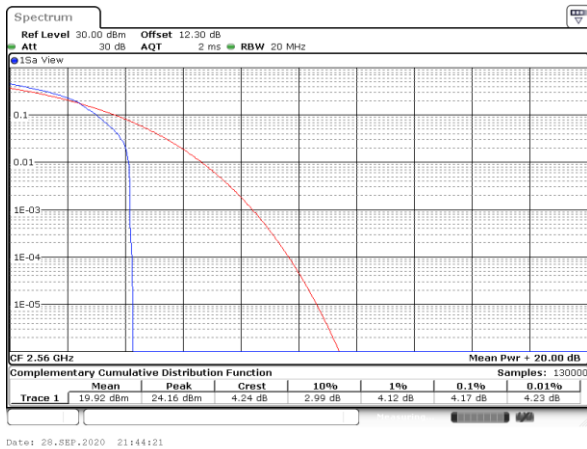

LTE Band 7 / 20MHz / QPSK

Lowest Channel / 1RB

Date: 28.SEP.2020 21:44:45

Lowest Channel / Full RB

Date: 28.SEP.2020 21:44:57

Middle Channel / 1RB

Date: 28.SEP.2020 21:45:08

Middle Channel / Full RB

Date: 28.SEP.2020 21:45:19

Highest Channel / 1RB

Date: 28.SEP.2020 21:45:30

Highest Channel / Full RB

Date: 28.SEP.2020 21:45:41

LTE Band 7 / 20MHz / 16QAM

Lowest Channel / 1RB

Lowest Channel / Full RB

Middle Channel / 1RB

Middle Channel / Full RB

Highest Channel / 1RB

Highest Channel / Full RB

LTE Band 7 / 20MHz / 64QAM

Lowest Channel / 1RB

Lowest Channel / Full RB

Middle Channel / 1RB