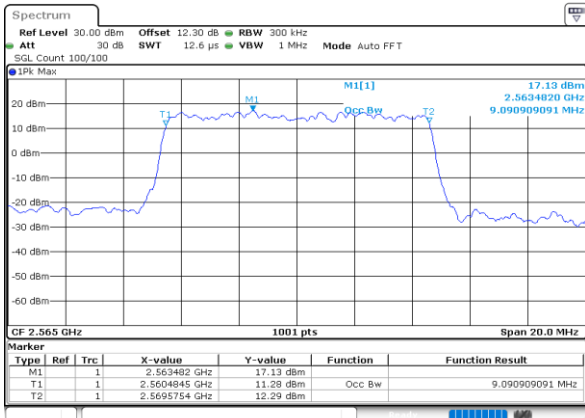

Date: 26.SEP.2020 01:06:17

Highest Channel / 5MHz / QPSK

Date: 26.SEP.2020 01:06:51

Highest Channel / 5MHz / 16QAM

Date: 26.SEP.2020 01:07:03

LTE Band 7

Lowest Channel / 10MHz / QPSK

Date: 26.SEP.2020 01:09:50

Lowest Channel / 10MHz / 16QAM

Date: 26.SEP.2020 01:09:02

Middle Channel / 10MHz / QPSK

Date: 26.SEP.2020 01:09:37

Middle Channel / 10MHz / 16QAM

Date: 26.SEP.2020 01:09:49

Highest Channel / 10MHz / QPSK

Date: 26.SEP.2020 01:10:23

Highest Channel / 10MHz / 16QAM

Date: 26.SEP.2020 01:10:35

LTE Band 7

Lowest Channel / 15MHz / QPSK

Date: 26.SEP.2020 01:12:10

Lowest Channel / 15MHz / 16QAM

Date: 26.SEP.2020 01:12:22

Middle Channel / 15MHz / QPSK