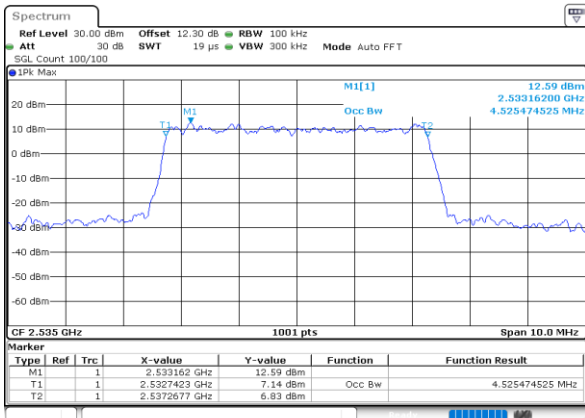

Lowest Channel / 20MHz / QPSK

Date: 26.SEP.2020 01:15:42

Lowest Channel / 20MHz / 16QAM

Date: 26.SEP.2020 01:15:54

Middle Channel / 20MHz / QPSK

Date: 26.SEP.2020 01:16:29

Middle Channel / 20MHz / 16QAM

Date: 26.SEP.2020 01:16:40

Highest Channel / 20MHz / QPSK

Date: 26.SEP.2020 01:17:15

Highest Channel / 20MHz / 16QAM

Date: 26.SEP.2020 01:17:27

LTE Band 7

Lowest Channel / 5MHz / 64QAM

Date: 26.SEP.2020 01:07:39

Lowest Channel / 10MHz / 64QAM

Date: 26.SEP.2020 01:11:10

Middle Channel / 5MHz / 64QAM

Date: 26.SEP.2020 01:08:02

Middle Channel / 10MHz / 64QAM

Date: 26.SEP.2020 01:11:34

Highest Channel / 5MHz / 64QAM

Date: 26.SEP.2020 01:08:25

Highest Channel / 10MHz / 64QAM