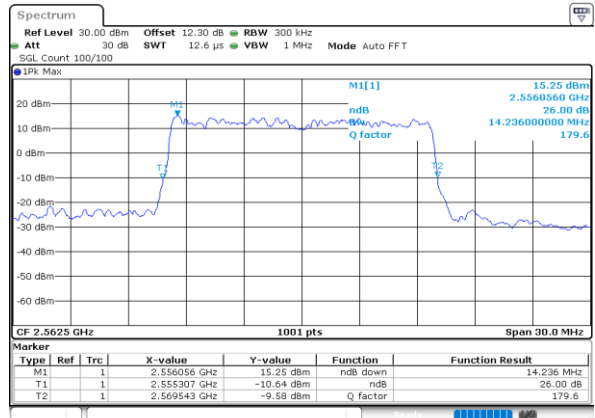

Highest Channel / 10MHz / 16QAM

Date: 26.SEP.2020 01:10:59

LTE Band 7

Lowest Channel / 15MHz / QPSK

Date: 26.SEP.2020 01:12:34

Lowest Channel / 15MHz / 16QAM

Date: 26.SEP.2020 01:12:46

Middle Channel / 15MHz / QPSK

Date: 26.SEP.2020 01:13:20

Middle Channel / 15MHz / 16QAM

Date: 26.SEP.2020 01:13:31

Highest Channel / 15MHz / QPSK

Date: 26.SEP.2020 01:14:07

Highest Channel / 15MHz / 16QAM

Date: 26.SEP.2020 01:14:19

LTE Band 7