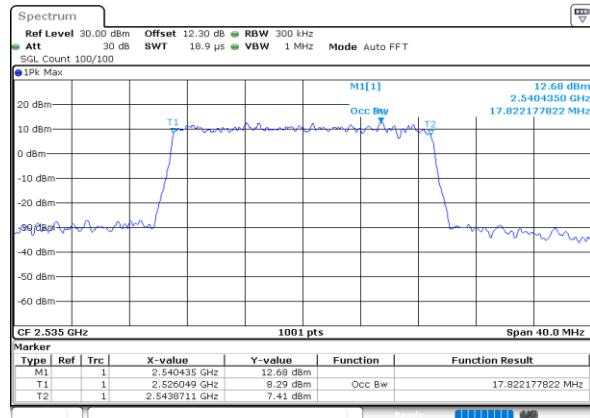

Date: 26.SEP.2020 01:23:15

LTE Band 7

Lowest Channel / 15MHz / 64QAM

Date: 26.SEP.2020 01:14:31

Lowest Channel / 20MHz / 64QAM

Date: 26.SEP.2020 01:18:02

Middle Channel / 15MHz / 64QAM

Date: 26.SEP.2020 01:14:54

Middle Channel / 20MHz / 64QAM

Date: 26.SEP.2020 01:18:26

Highest Channel / 15MHz / 64QAM

Date: 26.SEP.2020 01:15:17

Highest Channel / 20MHz / 64QAM

Date: 26.SEP.2020 01:18:49

Conducted Band Edge