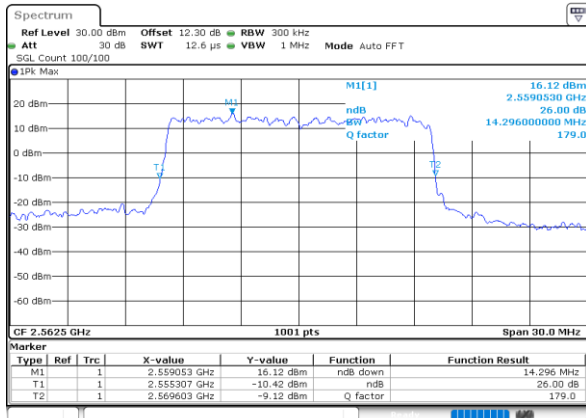

Highest Channel / 10MHz / 16QAM

Date: 26.SEP.2020 01:10:59

LTE Band 7

Lowest Channel / 15MHz / QPSK

Date: 26.SEP.2020 01:12:34

Lowest Channel / 15MHz / 16QAM

Date: 26.SEP.2020 01:12:46

Middle Channel / 15MHz / QPSK

Date: 26.SEP.2020 01:13:20

Middle Channel / 15MHz / 16QAM

Date: 26.SEP.2020 01:13:31

Highest Channel / 15MHz / QPSK

Date: 26.SEP.2020 01:14:07

Highest Channel / 15MHz / 16QAM

Date: 26.SEP.2020 01:14:19

LTE Band 7