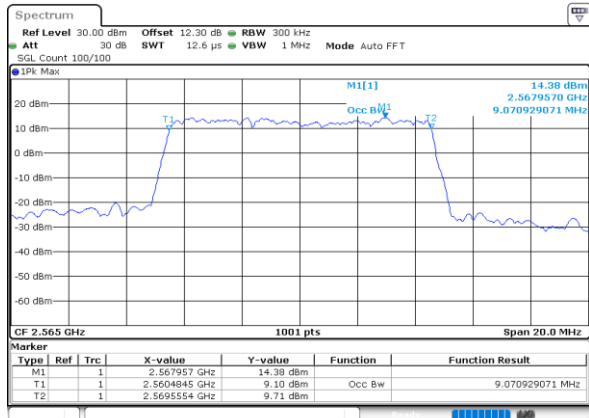

Highest Channel / 20MHz / QPSK

Date: 26.SEP.2020 01:17:15

Highest Channel / 20MHz / 16QAM

Date: 26.SEP.2020 01:17:27

LTE Band 7

Lowest Channel / 5MHz / 64QAM

Date: 26.SEP.2020 01:07:39

Lowest Channel / 10MHz / 64QAM

Date: 26.SEP.2020 01:11:10

Middle Channel / 5MHz / 64QAM

Date: 26.SEP.2020 01:08:02

Middle Channel / 10MHz / 64QAM

Date: 26.SEP.2020 01:11:34

Highest Channel / 5MHz / 64QAM

Date: 26.SEP.2020 01:08:25

Highest Channel / 10MHz / 64QAM

Date: 26.SEP.2020 01:23:15

LTE Band 7

Lowest Channel / 15MHz / 64QAM

Date: 26.SEP.2020 01:14:31

Lowest Channel / 20MHz / 64QAM

Date: 26.SEP.2020 01:18:02

Middle Channel / 15MHz / 64QAM

Date: 26.SEP.2020 01:14:54