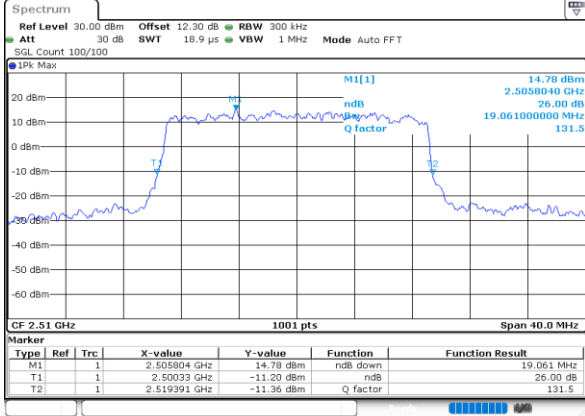

LTE Band 7

Lowest Channel / 20MHz / QPSK

Date: 26.SEP.2020 01:16:06