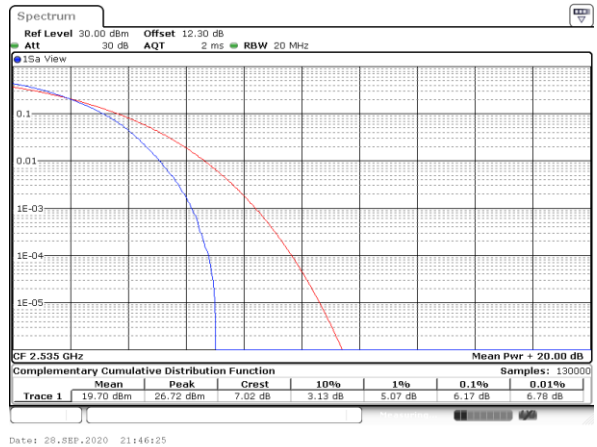

Date: 28.SEP.2020 21:45:19

Highest Channel / 1RB

Date: 28.SEP.2020 21:45:30

Highest Channel / Full RB

Date: 28.SEP.2020 21:45:41

LTE Band 7 / 20MHz / 16QAM

Lowest Channel / 1RB

Lowest Channel / Full RB

Middle Channel / 1RB

Middle Channel / Full RB

Highest Channel / 1RB

Highest Channel / Full RB

LTE Band 7 / 20MHz / 64QAM

Lowest Channel / 1RB

Lowest Channel / Full RB

Middle Channel / 1RB

Middle Channel / Full RB

Highest Channel / 1RB

Highest Channel / Full RB

26dB Bandwidth

Mode	LTE Band 7 : 26dB BW(MHz)											
BW	1.4MHz		3MHz		5MHz		10MHz		15MHz		20MHz	
Mod.	QPSK	16QAM	QPSK	16QAM	QPSK	16QAM	QPSK	16QAM	QPSK	16QAM	QPSK	16QAM
Lowest CH	-	-	-	-	4.99	4.97	9.69	9.87	14.57	14.30	19.06	19.10
Middle CH	-	-	-	-	4.91	4.89	9.81	9.77	14.33	14.27	19.10	18.90
Highest CH	-	-	-	-	5.01	4.83	9.69	9.89	14.30	14.24	18.98	18.78
Mode	LTE Band 7 : 26dB BW(MHz)											
BW	1.4MHz		3MHz		5MHz		10MHz		15MHz		20MHz	
Mod.	64QAM		64QAM		64QAM		64QAM		64QAM		64QAM	
Lowest CH	-	-	-	-	4.92	-	10.01	-	14.39	-	19.18	-
Middle CH	-	-	-	-	4.88	-	9.91	-	14.45	-	18.74	-
Highest CH	-	-	-	-	4.89	-	9.89	-	14.48	-	19.10	-