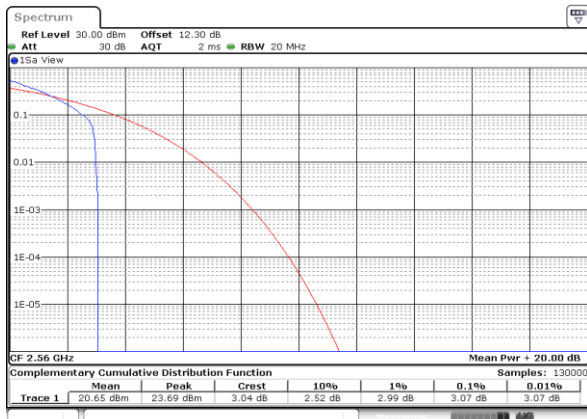

Note:

1. Normal Voltage =3.85 V. ; Battery End Point (BEP) =3.6 V. ; Maximum Voltage =4.39 V.
2. The frequency fundamental emissions stay within the authorized frequency block.

LTE Band 7

Peak-to-Average Ratio

LTE Band 7 / 20MHz / QPSK

Lowest Channel / 1RB

Date: 28.SEP.2020 21:44:45

Lowest Channel / Full RB

Date: 28.SEP.2020 21:44:57

Middle Channel / 1RB

Date: 28.SEP.2020 21:45:08

Middle Channel / Full RB

Date: 28.SEP.2020 21:45:19

Highest Channel / 1RB

Date: 28.SEP.2020 21:45:30

Highest Channel / Full RB

Date: 28.SEP.2020 21:45:41

LTE Band 7 / 20MHz / 16QAM

Lowest Channel / 1RB

Lowest Channel / Full RB