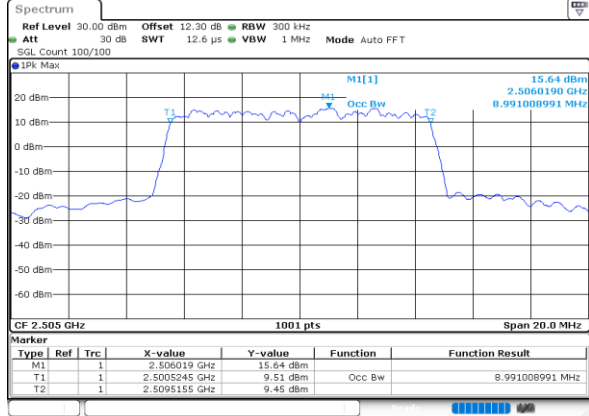

Highest Channel / 20MHz / QPSK

Date: 26.SEP.2020 01:17:15

Highest Channel / 20MHz / 16QAM

Date: 26.SEP.2020 01:17:27

LTE Band 7

Lowest Channel / 5MHz / 64QAM

Date: 26.SEP.2020 01:07:39

Lowest Channel / 10MHz / 64QAM

Date: 26.SEP.2020 01:11:10

Middle Channel / 5MHz / 64QAM

Date: 26.SEP.2020 01:08:02

Middle Channel / 10MHz / 64QAM

Date: 26.SEP.2020 01:11:34

Highest Channel / 5MHz / 64QAM

Date: 26.SEP.2020 01:08:25

Highest Channel / 10MHz / 64QAM