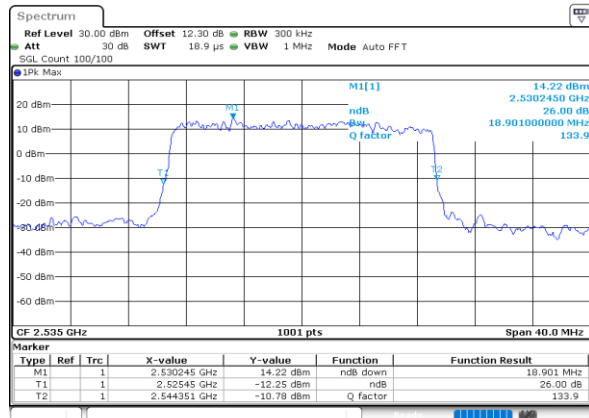

Date: 26.SEP.2020 01:13:20

Middle Channel / 15MHz / 16QAM

Date: 26.SEP.2020 01:13:31

Highest Channel / 15MHz / QPSK

Date: 26.SEP.2020 01:14:07

Highest Channel / 15MHz / 16QAM

Date: 26.SEP.2020 01:14:19

LTE Band 7

Lowest Channel / 20MHz / QPSK

Date: 26.SEP.2020 01:16:06

Lowest Channel / 20MHz / 16QAM

Date: 26.SEP.2020 01:16:18

Middle Channel / 20MHz / QPSK

Date: 26.SEP.2020 01:16:52

Middle Channel / 20MHz / 16QAM

Date: 26.SEP.2020 01:17:03

Highest Channel / 20MHz / QPSK

Date: 26.SEP.2020 01:17:39

Highest Channel / 20MHz / 16QAM

Date: 26.SEP.2020 01:17:50

LTE Band 7

Lowest Channel / 5MHz / 64QAM

Date: 26.SEP.2020 01:07:51

Lowest Channel / 10MHz / 64QAM