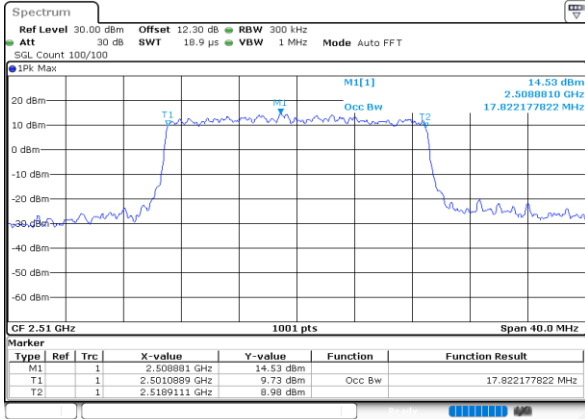

Highest Channel / 10MHz / 16QAM

Date: 26.SEP.2020 01:10:35

LTE Band 7

Lowest Channel / 15MHz / QPSK

Date: 26.SEP.2020 01:12:10

Lowest Channel / 15MHz / 16QAM

Date: 26.SEP.2020 01:12:22

Middle Channel / 15MHz / QPSK

Date: 26.SEP.2020 01:12:50

Middle Channel / 15MHz / 16QAM

Date: 26.SEP.2020 01:13:09

Highest Channel / 15MHz / QPSK

Date: 26.SEP.2020 01:13:43

Highest Channel / 15MHz / 16QAM

Date: 26.SEP.2020 01:13:55

LTE Band 7

Lowest Channel / 20MHz / QPSK

Date: 26.SEP.2020 01:15:42

Lowest Channel / 20MHz / 16QAM

Date: 26.SEP.2020 01:15:54

Middle Channel / 20MHz / QPSK

Date: 26.SEP.2020 01:16:29

Middle Channel / 20MHz / 16QAM

Date: 26.SEP.2020 01:16:40