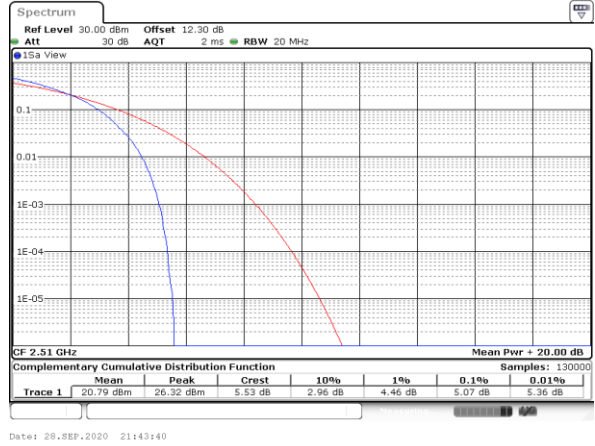

LTE Band 7 / 20MHz / QPSK

Lowest Channel / 1RB

Date: 28.SEP.2020 21:44:45

Lowest Channel / Full RB

Date: 28.SEP.2020 21:44:57

Middle Channel / 1RB

Date: 28.SEP.2020 21:45:08

Middle Channel / Full RB

Date: 28.SEP.2020 21:45:19

Highest Channel / 1RB

Date: 28.SEP.2020 21:45:30

Highest Channel / Full RB

Date: 28.SEP.2020 21:45:41

LTE Band 7 / 20MHz / 16QAM

Lowest Channel / 1RB

Lowest Channel / Full RB

Middle Channel / 1RB

Middle Channel / Full RB

Highest Channel / 1RB

Highest Channel / Full RB

LTE Band 7 / 20MHz / 64QAM

Lowest Channel / 1RB

Lowest Channel / Full RB

Middle Channel / 1RB