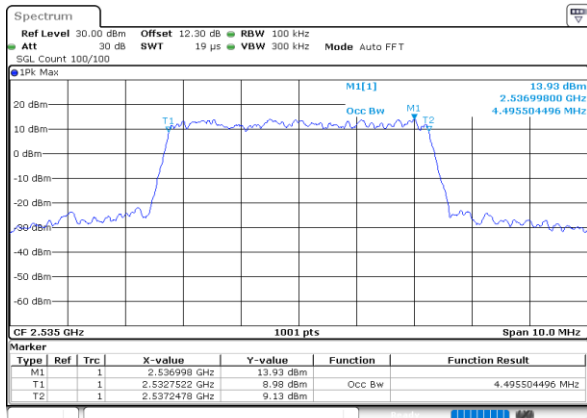

Middle Channel / 20MHz / 64QAM

Date: 26.SEP.2020 01:18:37

Highest Channel / 15MHz / 64QAM

Date: 26.SEP.2020 01:15:28

Highest Channel / 20MHz / 64QAM

Date: 26.SEP.2020 01:19:00

Occupied Bandwidth

Mode	LTE Band 7 : 99%OBW(MHz)											
BW	1.4MHz		3MHz		5MHz		10MHz		15MHz		20MHz	
Mod.	QPSK	16QAM	QPSK	16QAM	QPSK	16QAM	QPSK	16QAM	QPSK	16QAM	QPSK	16QAM
Lowest CH	-	-	-	-	4.50	4.49	9.03	9.01	13.46	13.43	17.82	17.90
Middle CH	-	-	-	-	4.50	4.50	9.03	9.03	13.52	13.46	17.86	17.86
Highest CH	-	-	-	-	4.47	4.51	9.09	9.05	13.40	13.46	17.90	17.90
Mode	LTE Band 7 : 99%OBW(MHz)											
BW	1.4MHz		3MHz		5MHz		10MHz		15MHz		20MHz	
Mod.	64QAM		64QAM		64QAM		64QAM		64QAM		64QAM	
Lowest CH	-	-	-	-	4.50	-	8.99	-	13.43	-	17.90	-
Middle CH	-	-	-	-	4.53	-	9.03	-	13.43	-	17.82	-
Highest CH	-	-	-	-	4.50	-	9.07	-	13.46	-	17.82	-

LTE Band 7

Lowest Channel / 5MHz / QPSK

Date: 26.SEP.2020 01:05:19

Lowest Channel / 5MHz / 16QAM

Date: 26.SEP.2020 01:05:31

Middle Channel / 5MHz / QPSK

Date: 26.SEP.2020 01:06:06

Middle Channel / 5MHz / 16QAM

Date: 26.SEP.2020 01:06:17

Highest Channel / 5MHz / QPSK

Date: 26.SEP.2020 01:06:51

Highest Channel / 5MHz / 16QAM

Date: 26.SEP.2020 01:07:03

LTE Band 7

Lowest Channel / 10MHz / QPSK

Date: 26.SEP.2020 01:09:50