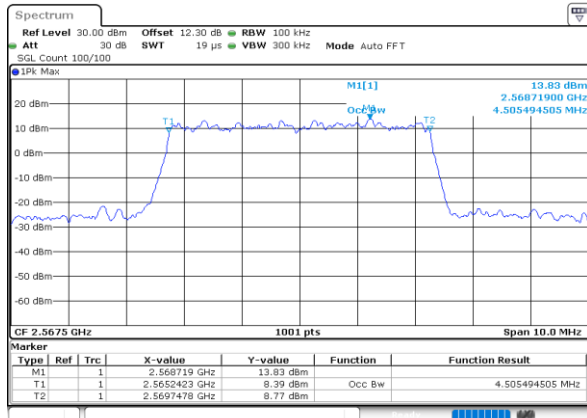

Middle Channel / 20MHz / 64QAM

Date: 26.SEP.2020 01:18:37

Highest Channel / 15MHz / 64QAM

Date: 26.SEP.2020 01:15:28

Highest Channel / 20MHz / 64QAM

Date: 26.SEP.2020 01:19:00

Occupied Bandwidth

Mode	LTE Band 7 : 99%OBW(MHz)											
BW	1.4MHz		3MHz		5MHz		10MHz		15MHz		20MHz	
Mod.	QPSK	16QAM	QPSK	16QAM	QPSK	16QAM	QPSK	16QAM	QPSK	16QAM	QPSK	16QAM
Lowest CH	-	-	-	-	4.50	4.49	9.03	9.01	13.46	13.43	17.82	17.90
Middle CH	-	-	-	-	4.50	4.50	9.03	9.03	13.52	13.46	17.86	17.86
Highest CH	-	-	-	-	4.47	4.51	9.09	9.05	13.40	13.46	17.90	17.90
Mode	LTE Band 7 : 99%OBW(MHz)											
BW	1.4MHz		3MHz		5MHz		10MHz		15MHz		20MHz	
Mod.	64QAM		64QAM		64QAM		64QAM		64QAM		64QAM	
Lowest CH	-	-	-	-	4.50	-	8.99	-	13.43	-	17.90	-
Middle CH	-	-	-	-	4.53	-	9.03	-	13.43	-	17.82	-
Highest CH	-	-	-	-	4.50	-	9.07	-	13.46	-	17.82	-

LTE Band 7

Lowest Channel / 5MHz / QPSK

Date: 26.SEP.2020 01:05:19

Lowest Channel / 5MHz / 16QAM

Date: 26.SEP.2020 01:05:31

Middle Channel / 5MHz / QPSK

Date: 26.SEP.2020 01:06:06

Middle Channel / 5MHz / 16QAM

Date: 26.SEP.2020 01:06:17

Highest Channel / 5MHz / QPSK

Date: 26.SEP.2020 01:06:51

Highest Channel / 5MHz / 16QAM

Date: 26.SEP.2020 01:07:03

LTE Band 7

Lowest Channel / 10MHz / QPSK

Date: 26.SEP.2020 01:09:50