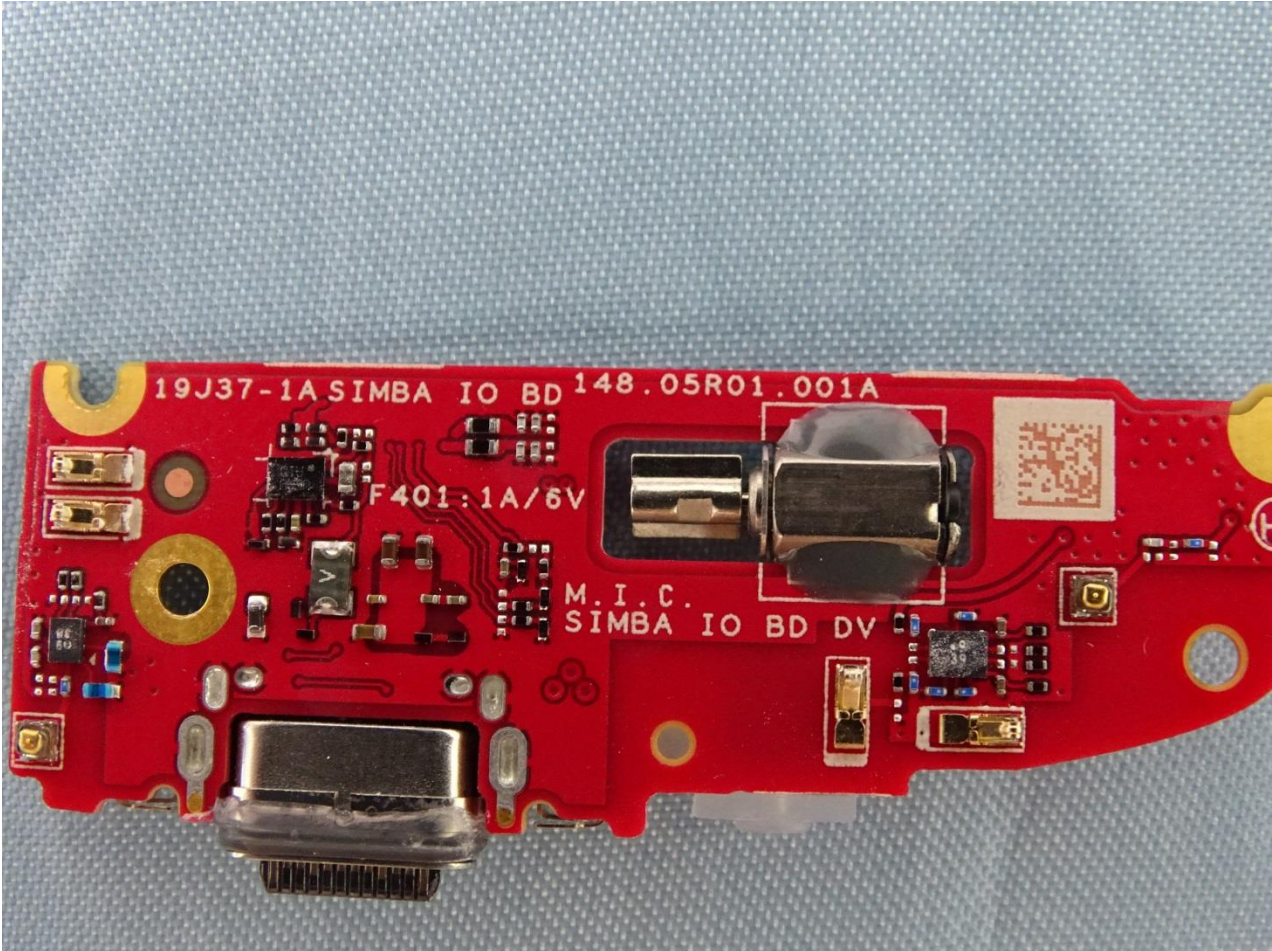

Brand Name: Zebra / Model Name: EC55AK