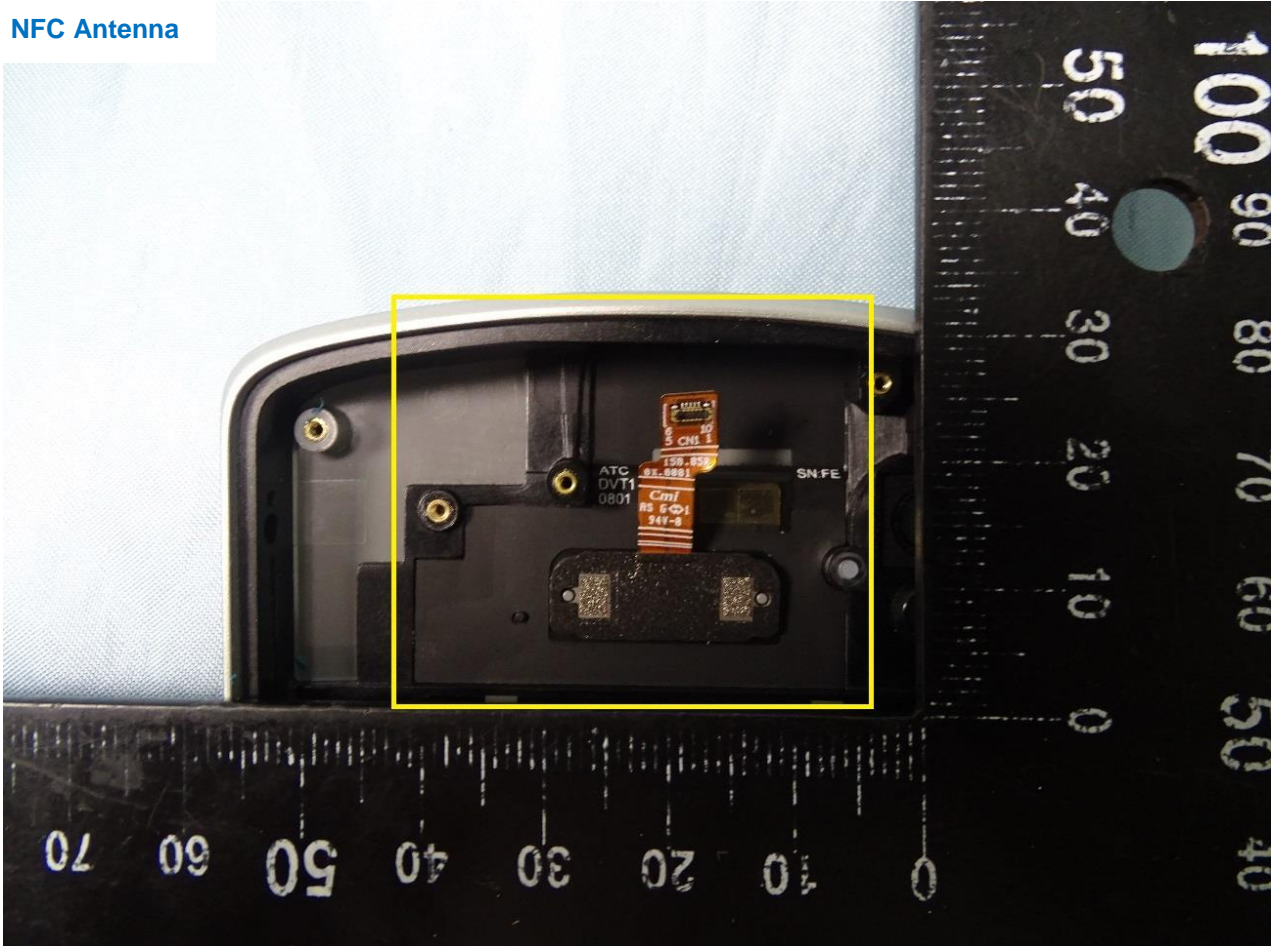

WLAN Core 0 and Bluetooth Antenna

Brand Name: Zebra / Model Name: EC55AK

WLAN Core 1 Antenna

Brand Name: Zebra / Model Name: EC55AK

NFC Antenna

Brand Name: Zebra / Model Name: EC55AK

Sample 3

Brand Name: Zebra / Model Name: EC55AK