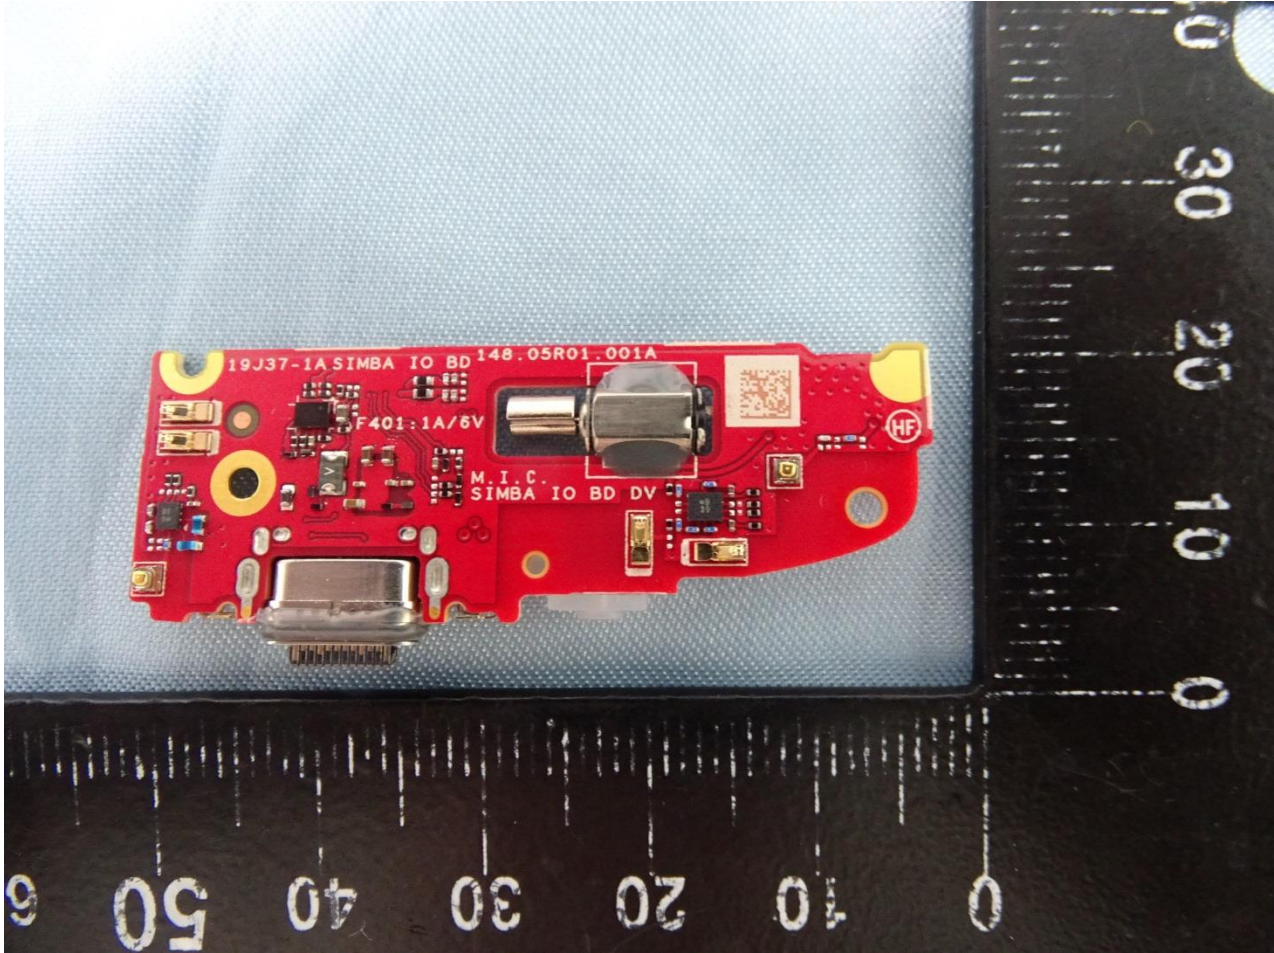

WLAN Core 0 and Bluetooth Antenna

Brand Name: Zebra / Model Name: EC55AK

WLAN Core 1 Antenna

Brand Name: Zebra / Model Name: EC55AK

NFC Antenna

Brand Name: Zebra / Model Name: EC55AK

Sample 3

Brand Name: Zebra / Model Name: EC55AK

Brand Name: Zebra / Model Name: EC55AK

Brand Name: Zebra / Model Name: EC55AK

Brand Name: Zebra / Model Name: EC55AK

Brand Name: Zebra / Model Name: EC55AK

Brand Name: Zebra / Model Name: EC55AK

Brand Name: Zebra / Model Name: EC55AK