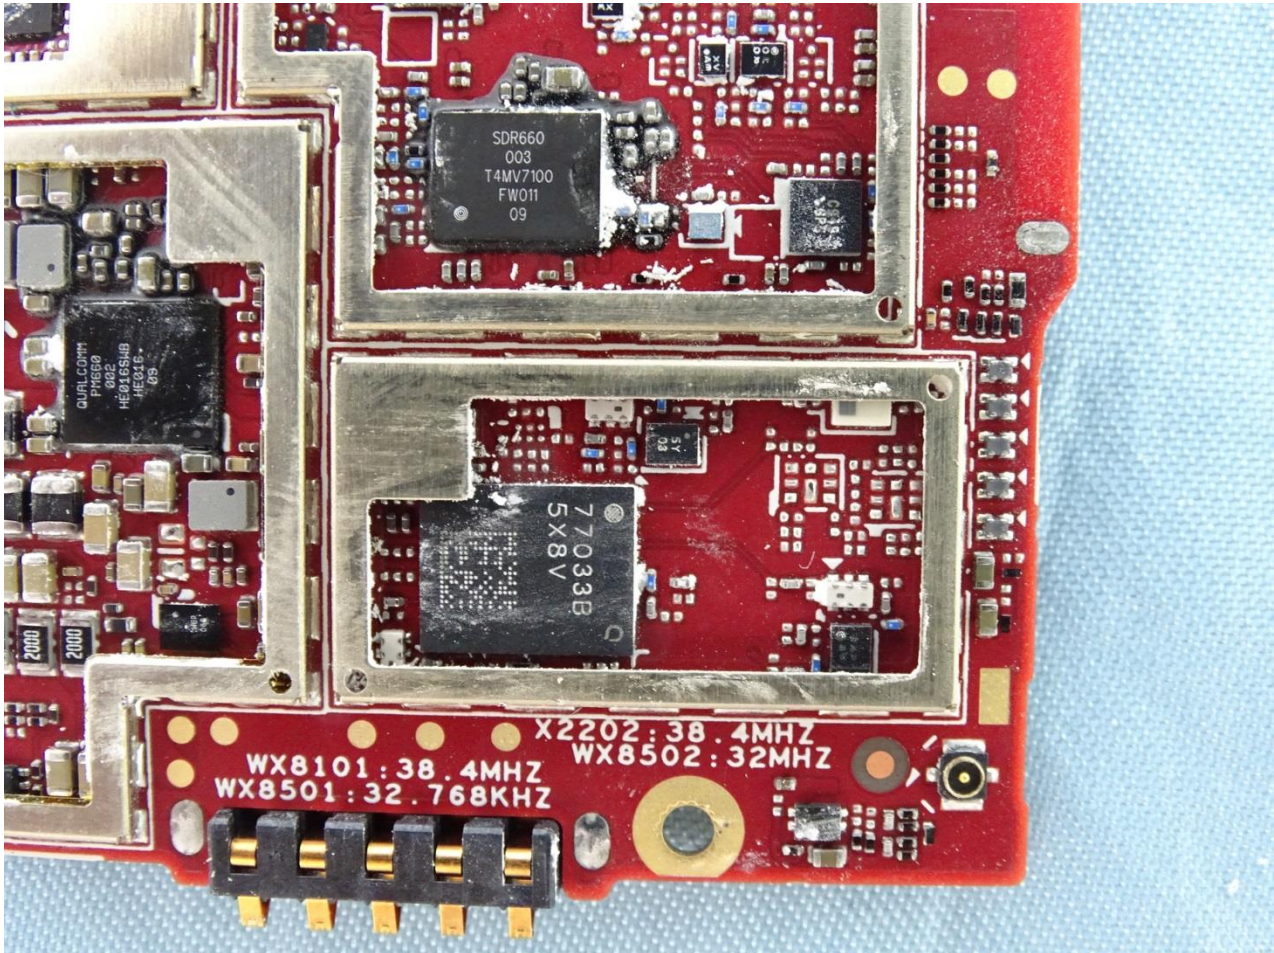

Brand Name: Zebra / Model Name: EC55AK

Brand Name: Zebra / Model Name: EC55AK

Brand Name: Zebra / Model Name: EC55AK

Brand Name: Zebra / Model Name: EC55AK

Brand Name: Zebra / Model Name: EC55AK

Brand Name: Zebra / Model Name: EC55AK

Brand Name: Zebra / Model Name: EC55AK

Brand Name: Zebra / Model Name: EC55AK

WWAN Main Tx1 and GPS Antenna

Brand Name: Zebra / Model Name: EC55AK

WWAN Main Tx2 Antenna

Brand Name: Zebra / Model Name: EC55AK

WLAN Core 0 and Bluetooth Antenna

Brand Name: Zebra / Model Name: EC55AK

WLAN Core 1 Antenna

Brand Name: Zebra / Model Name: EC55AK

NFC Antenna

Brand Name: Zebra / Model Name: EC55AK

Sample 3

Brand Name: Zebra / Model Name: EC55AK