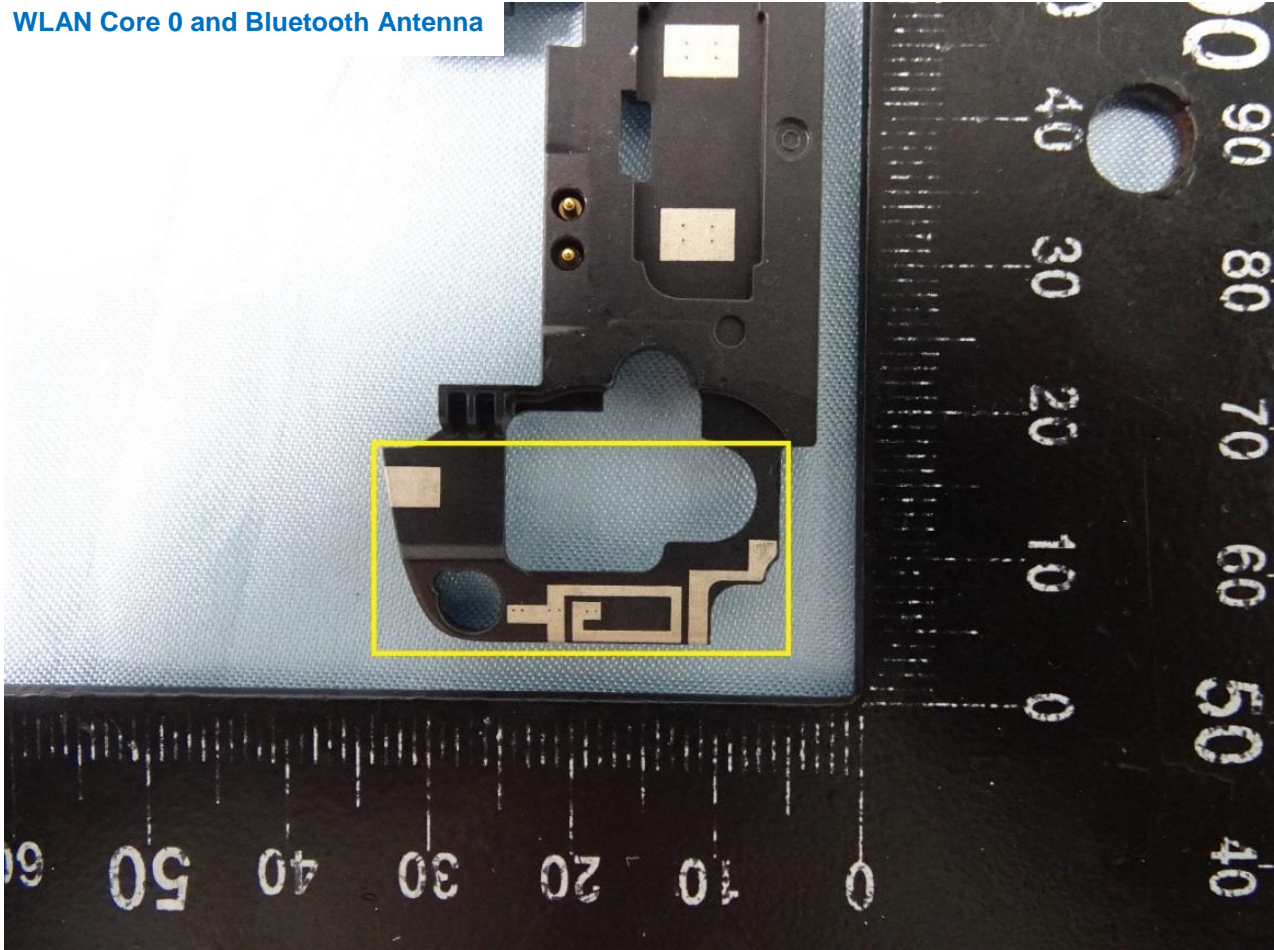

Brand Name: Zebra / Model Name: EC55AK

WLAN Core 0 and Bluetooth Antenna