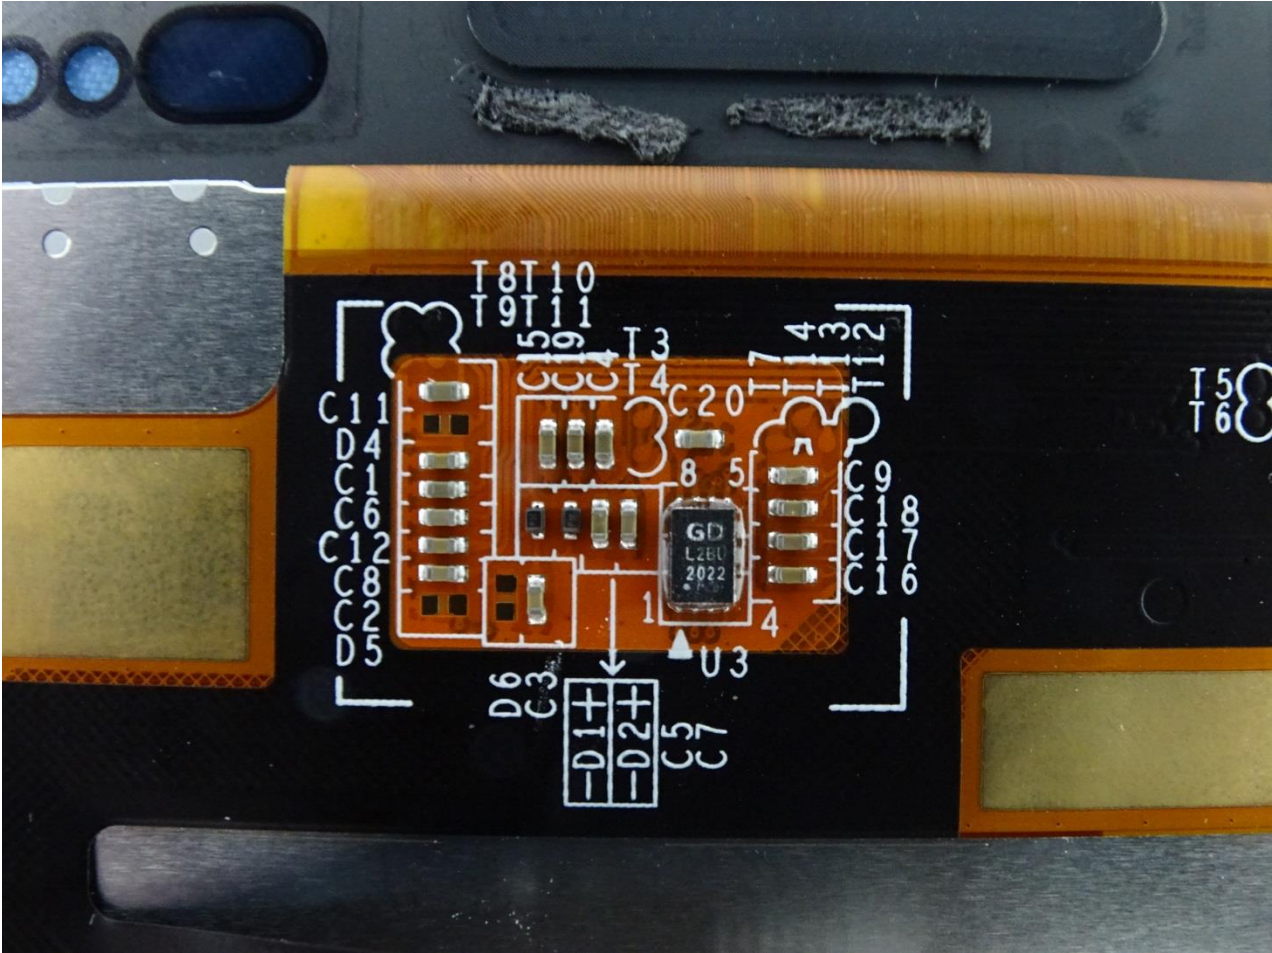

Brand Name: Zebra / Model Name: EC55AK