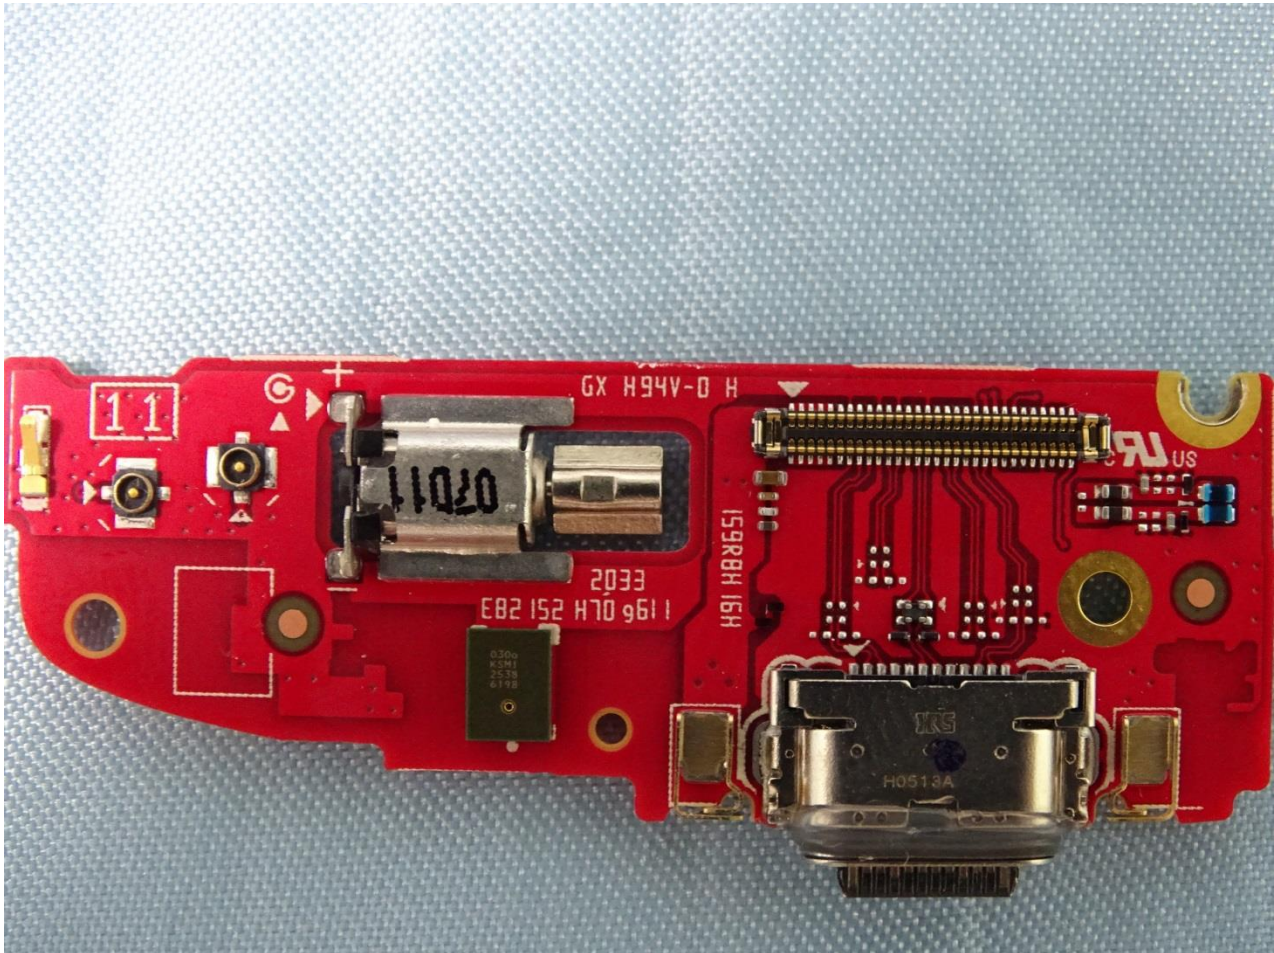

Brand Name: Zebra / Model Name: EC55AK