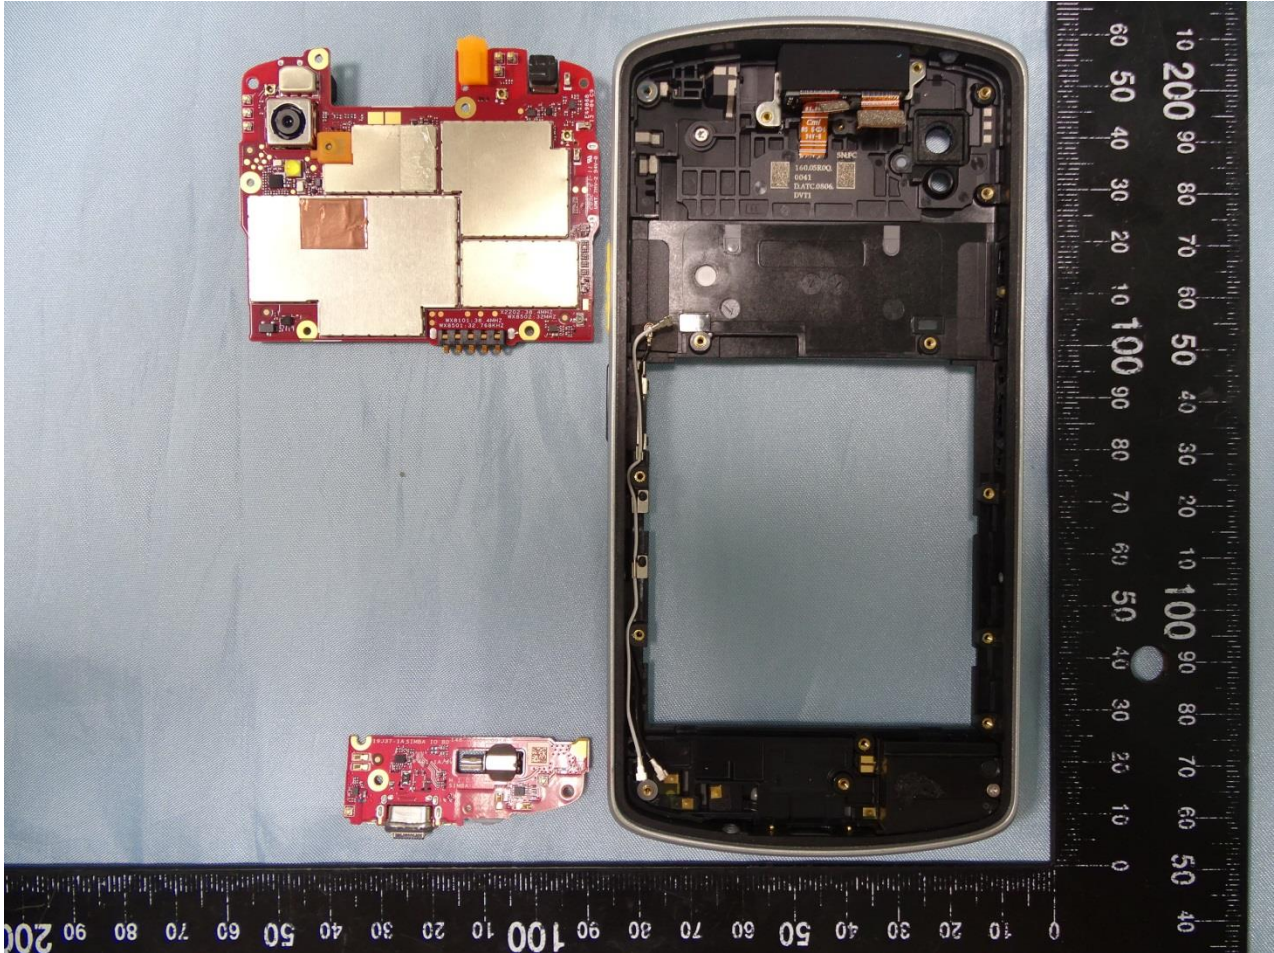

Brand Name: Zebra / Model Name: EC55AK