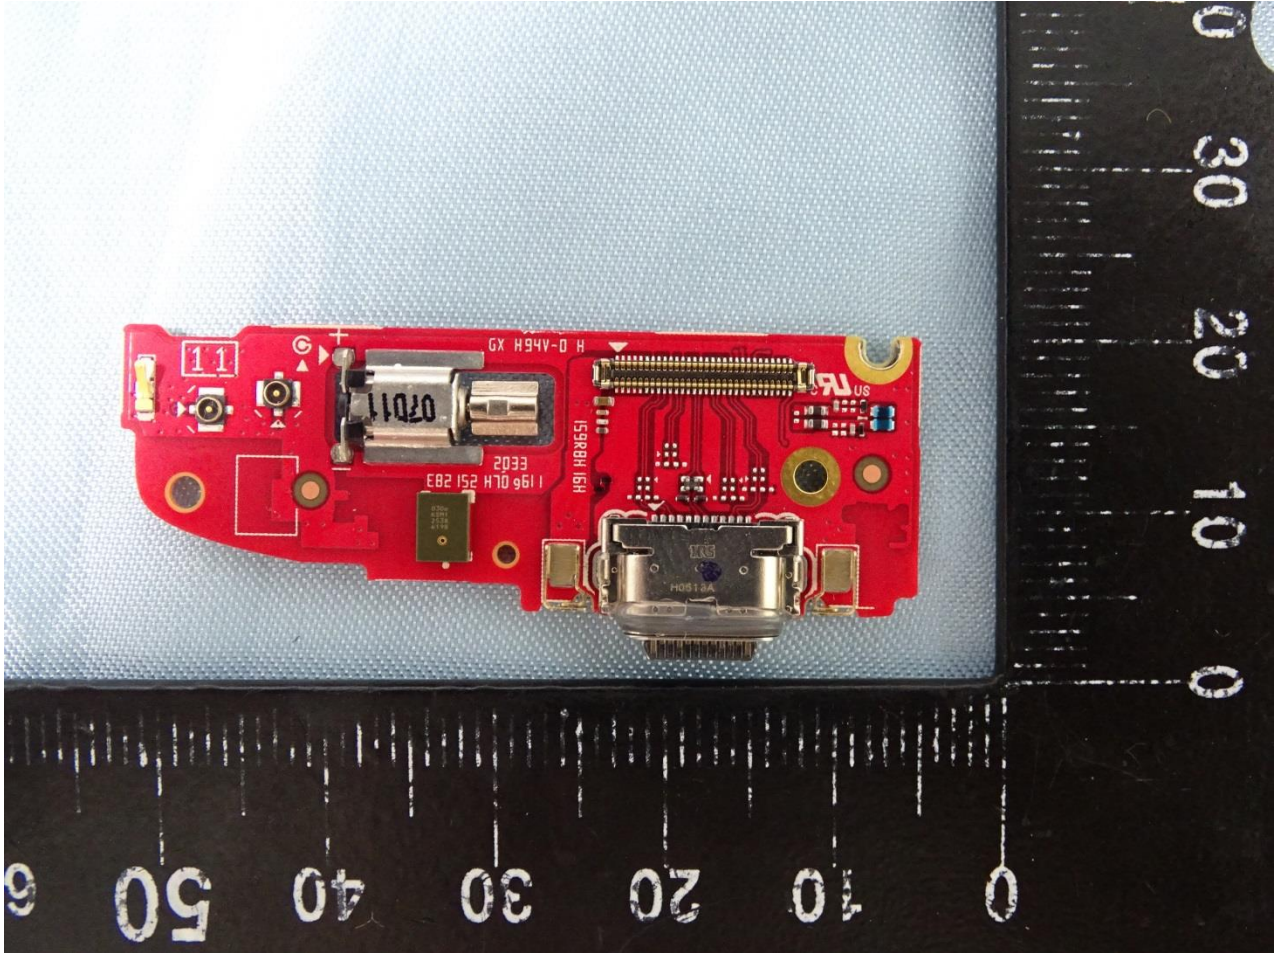

Brand Name: Zebra / Model Name: EC55AK