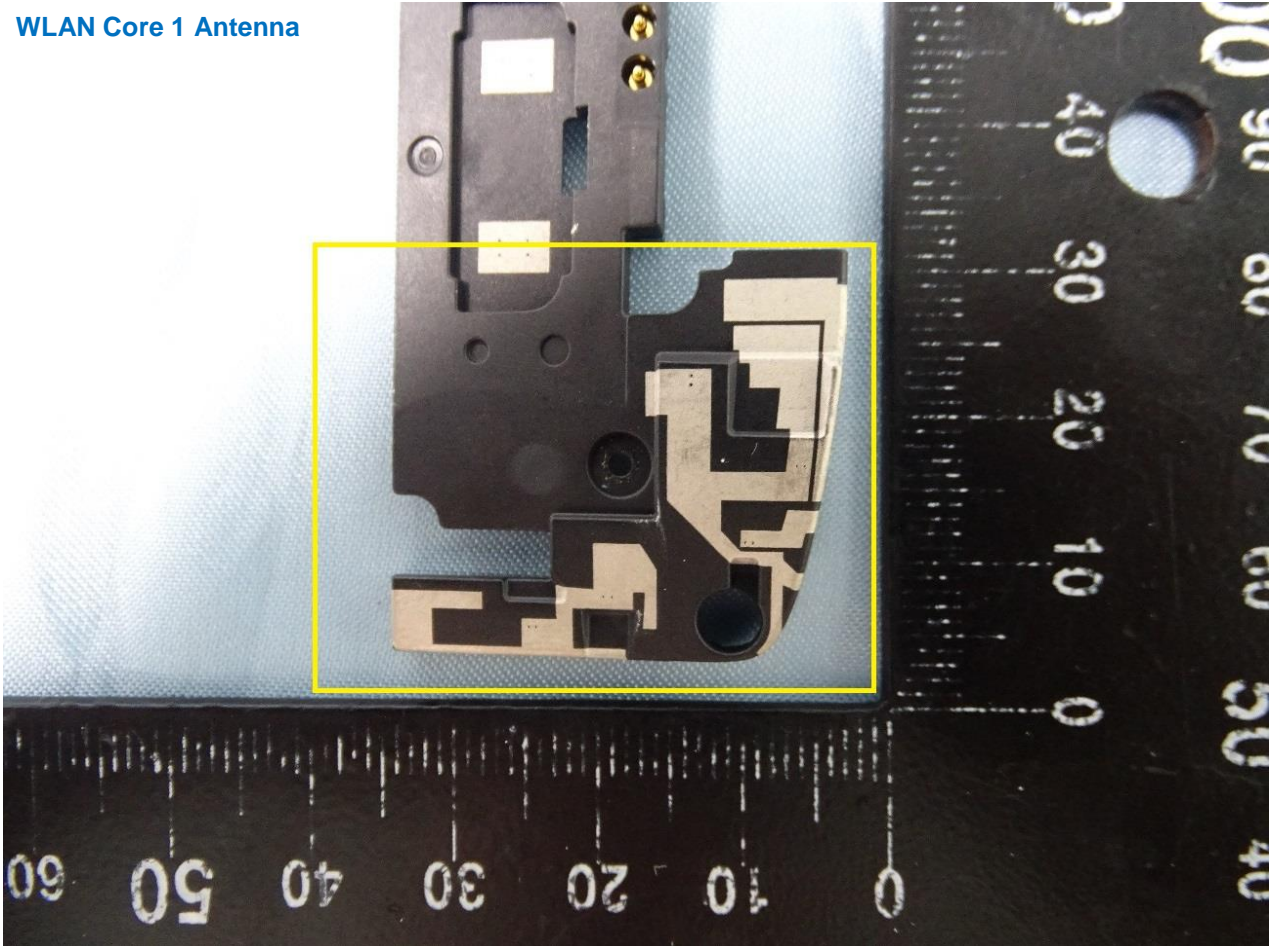

Brand Name: Zebra / Model Name: EC55AK

WLAN Core 1 Antenna