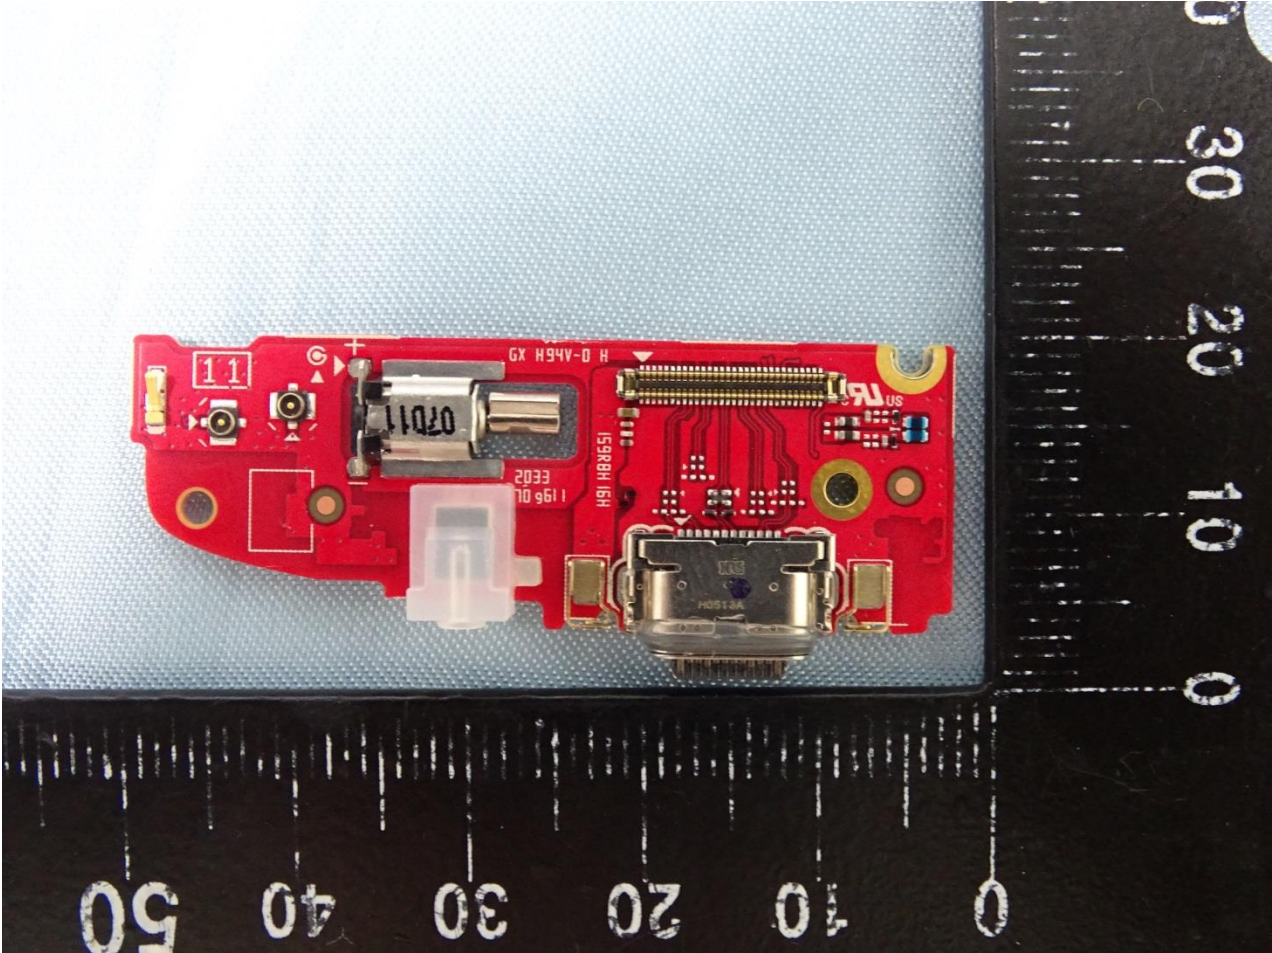

Brand Name: Zebra / Model Name: EC55AK