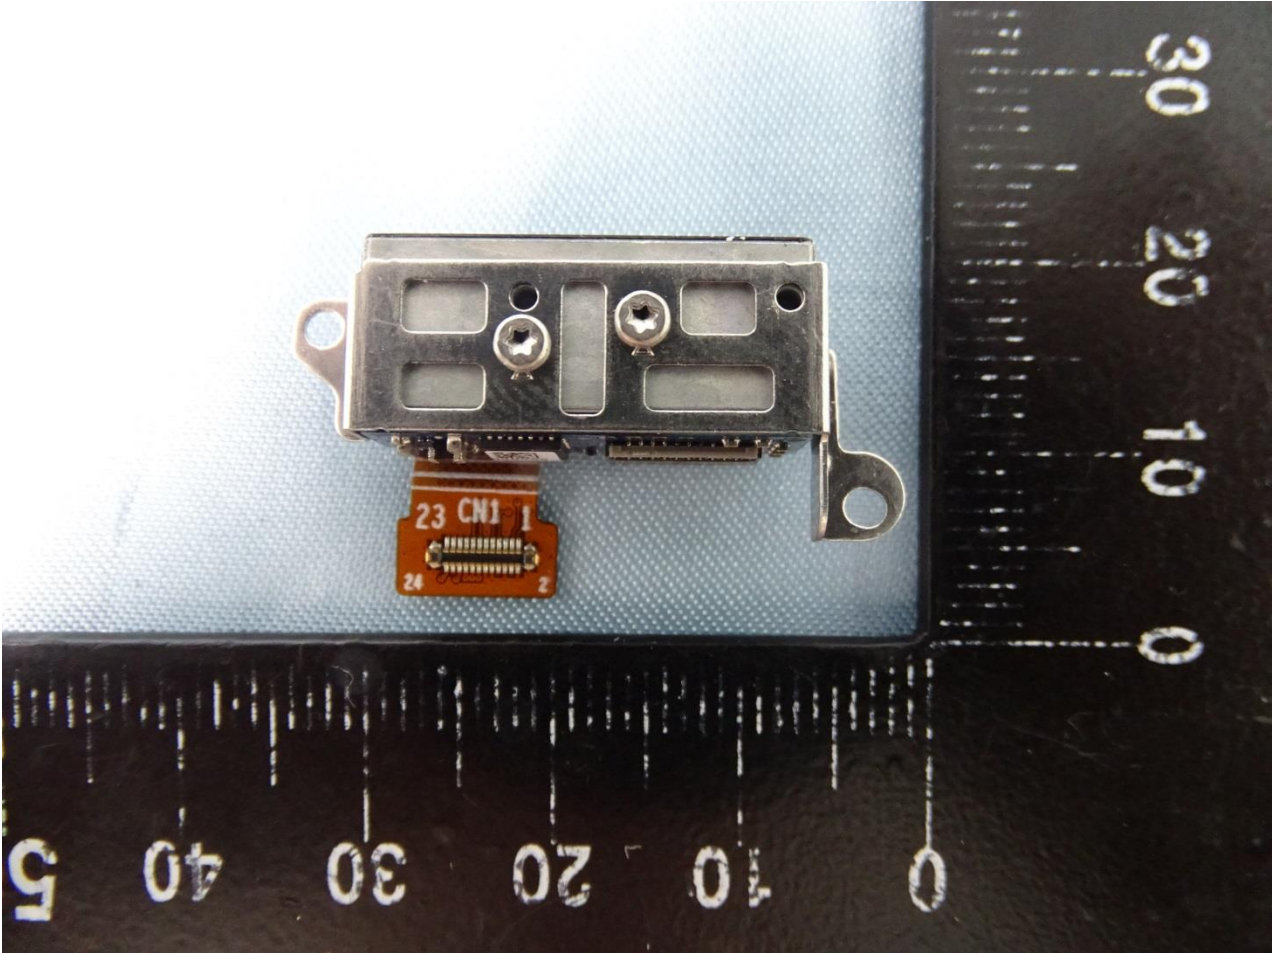

Brand Name: Zebra / Model Name: EC55AK

Brand Name: Zebra / Model Name: EC55AK

Brand Name: Zebra / Model Name: EC55AK

Brand Name: Zebra / Model Name: EC55AK

Brand Name: Zebra / Model Name: EC55AK

Brand Name: Zebra / Model Name: EC55AK

Brand Name: Zebra / Model Name: EC55AK

Brand Name: Zebra / Model Name: EC55AK

WWAN Main Tx1 and GPS Antenna

Brand Name: Zebra / Model Name: EC55AK

WWAN Main Tx2 Antenna

Brand Name: Zebra / Model Name: EC55AK

WLAN Core 0 and Bluetooth Antenna

Brand Name: Zebra / Model Name: EC55AK

WLAN Core 1 Antenna

Brand Name: Zebra / Model Name: EC55AK

NFC Antenna

Brand Name: Zebra / Model Name: EC55AK

Sample 3

Brand Name: Zebra / Model Name: EC55AK