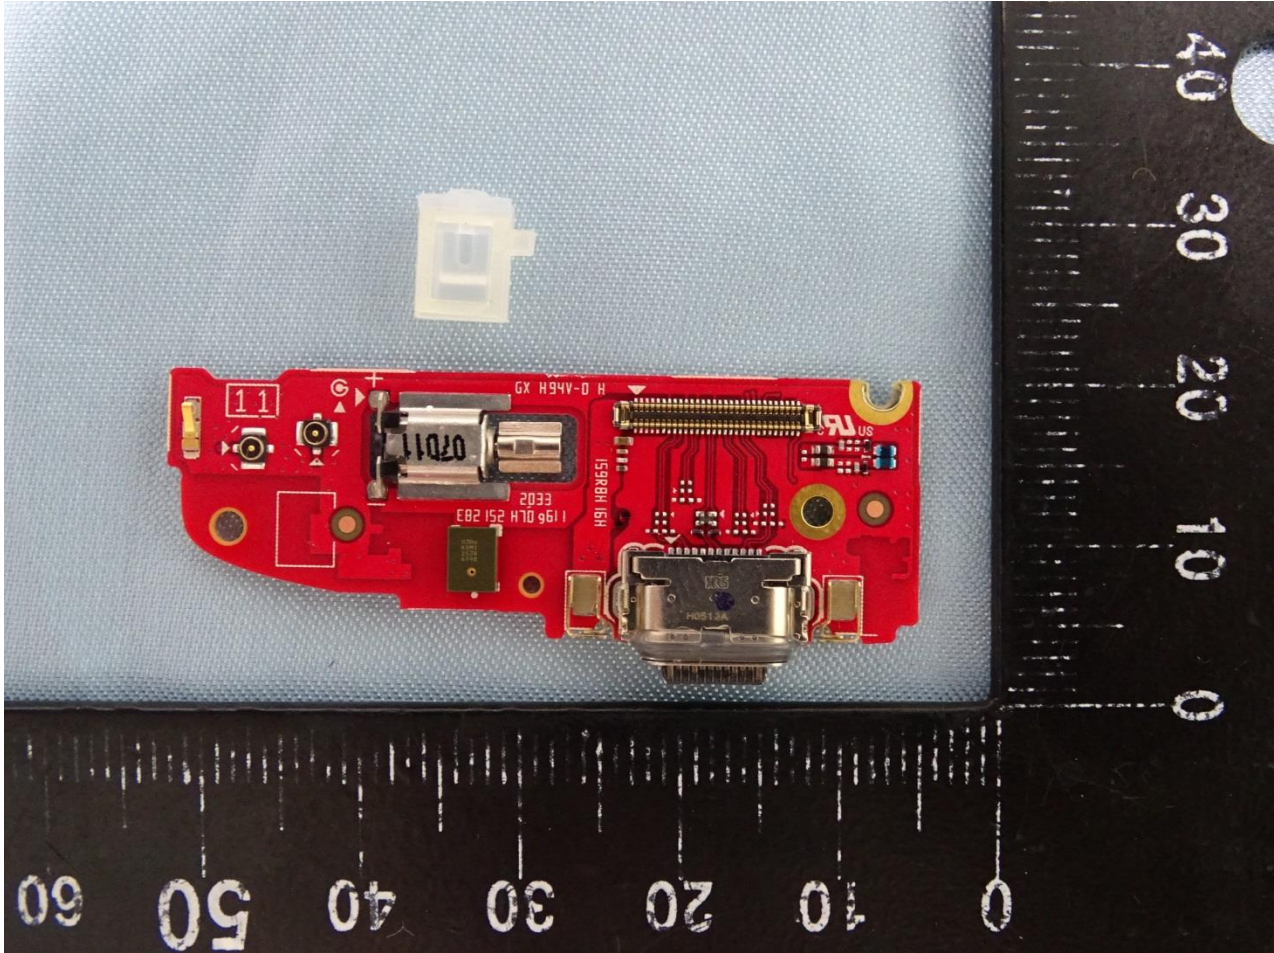

Brand Name: Zebra / Model Name: EC55AK