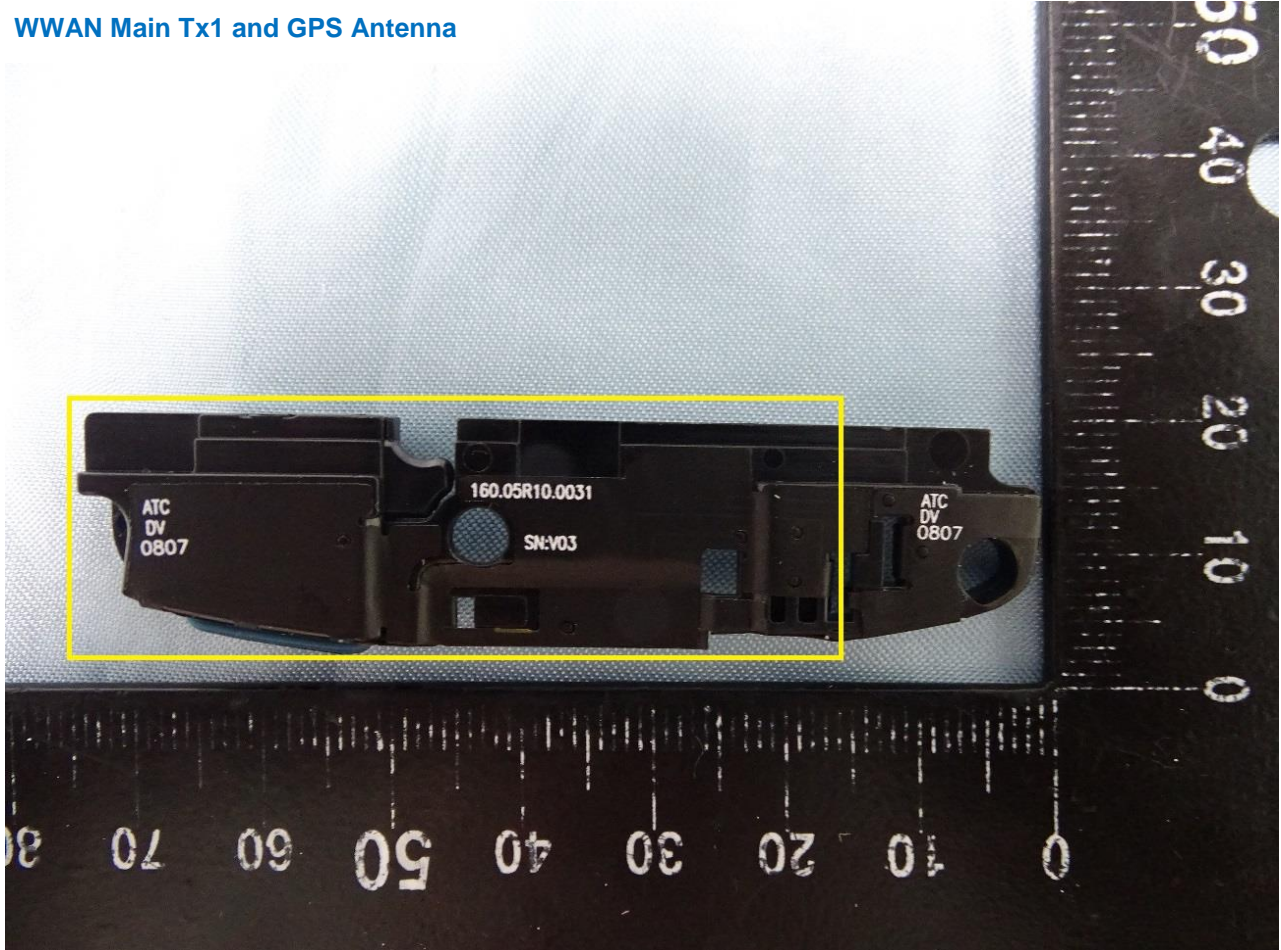

Brand Name: Zebra / Model Name: EC55AK

Brand Name: Zebra / Model Name: EC55AK

Brand Name: Zebra / Model Name: EC55AK

Brand Name: Zebra / Model Name: EC55AK

Brand Name: Zebra / Model Name: EC55AK

Brand Name: Zebra / Model Name: EC55AK

Brand Name: Zebra / Model Name: EC55AK

Brand Name: Zebra / Model Name: EC55AK

WWAN Main Tx1 and GPS Antenna

Brand Name: Zebra / Model Name: EC55AK

WWAN Main Tx2 Antenna

Brand Name: Zebra / Model Name: EC55AK