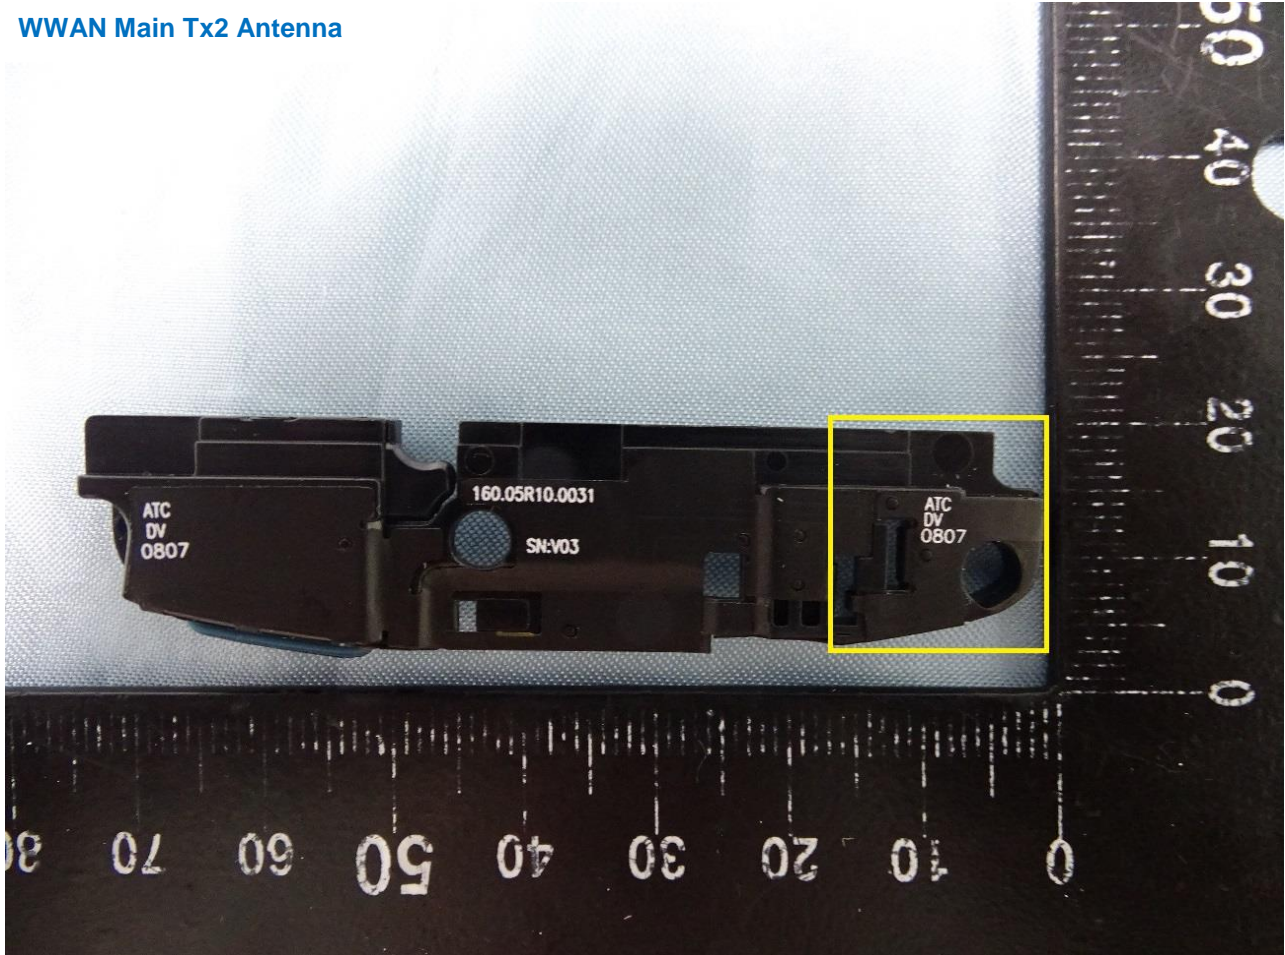

Brand Name: Zebra / Model Name: EC55AK

Brand Name: Zebra / Model Name: EC55AK

WWAN Main Tx1 and GPS Antenna

Brand Name: Zebra / Model Name: EC55AK

WWAN Main Tx2 Antenna

Brand Name: Zebra / Model Name: EC55AK

WLAN Core 0 and Bluetooth Antenna

Brand Name: Zebra / Model Name: EC55AK

WLAN Core 1 Antenna

Brand Name: Zebra / Model Name: EC55AK

NFC Antenna

Brand Name: Zebra / Model Name: EC55AK

Sample 3

Brand Name: Zebra / Model Name: EC55AK