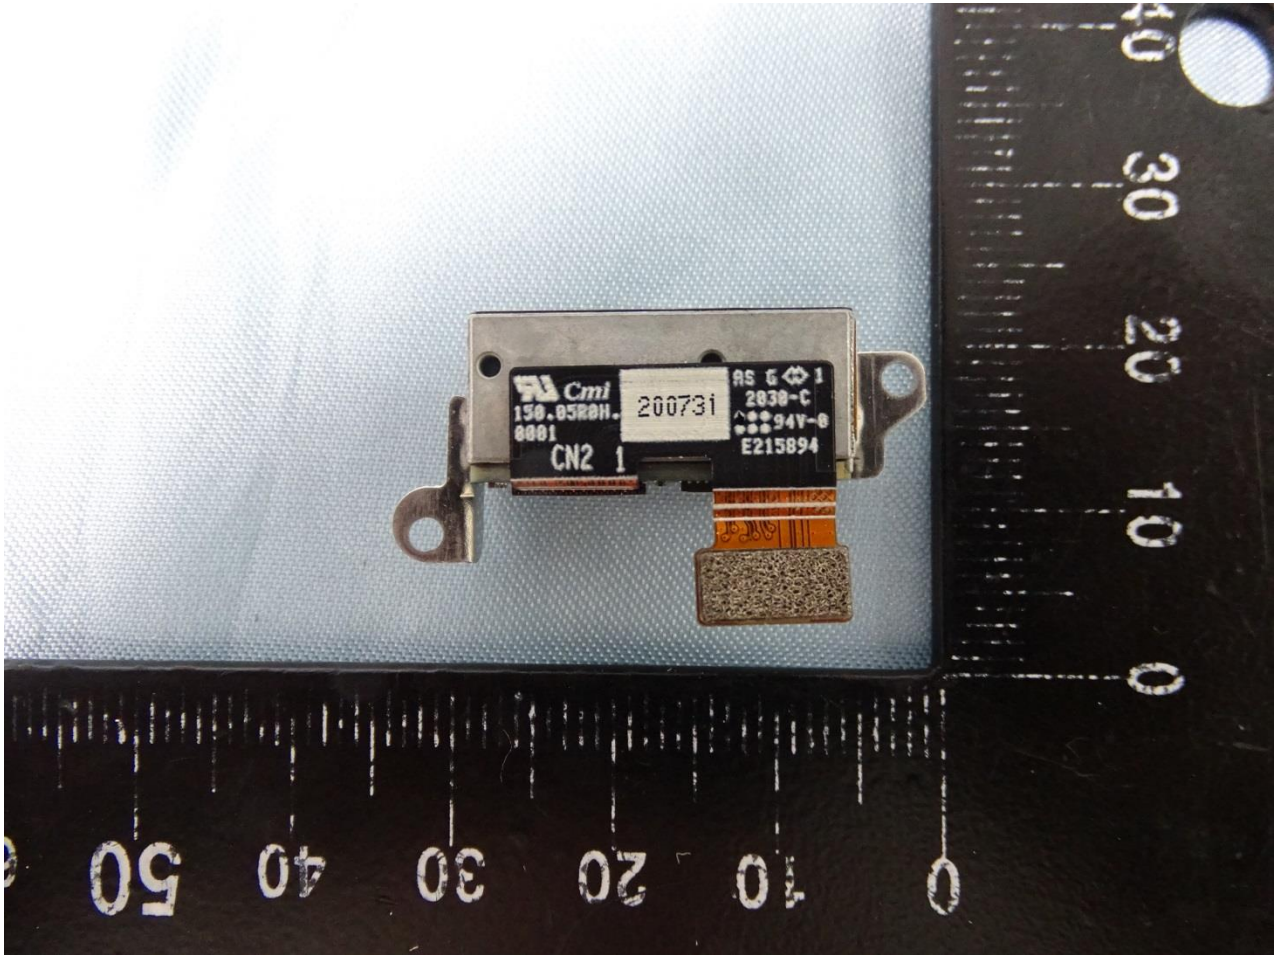

Brand Name: Zebra / Model Name: EC55AK

Brand Name: Zebra / Model Name: EC55AK

Brand Name: Zebra / Model Name: EC55AK

Brand Name: Zebra / Model Name: EC55AK

Brand Name: Zebra / Model Name: EC55AK

Brand Name: Zebra / Model Name: EC55AK

Brand Name: Zebra / Model Name: EC55AK

Brand Name: Zebra / Model Name: EC55AK

WWAN Main Tx1 and GPS Antenna

Brand Name: Zebra / Model Name: EC55AK

WWAN Main Tx2 Antenna

Brand Name: Zebra / Model Name: EC55AK

WLAN Core 0 and Bluetooth Antenna

Brand Name: Zebra / Model Name: EC55AK

WLAN Core 1 Antenna

Brand Name: Zebra / Model Name: EC55AK

NFC Antenna

Brand Name: Zebra / Model Name: EC55AK

Sample 3

Brand Name: Zebra / Model Name: EC55AK