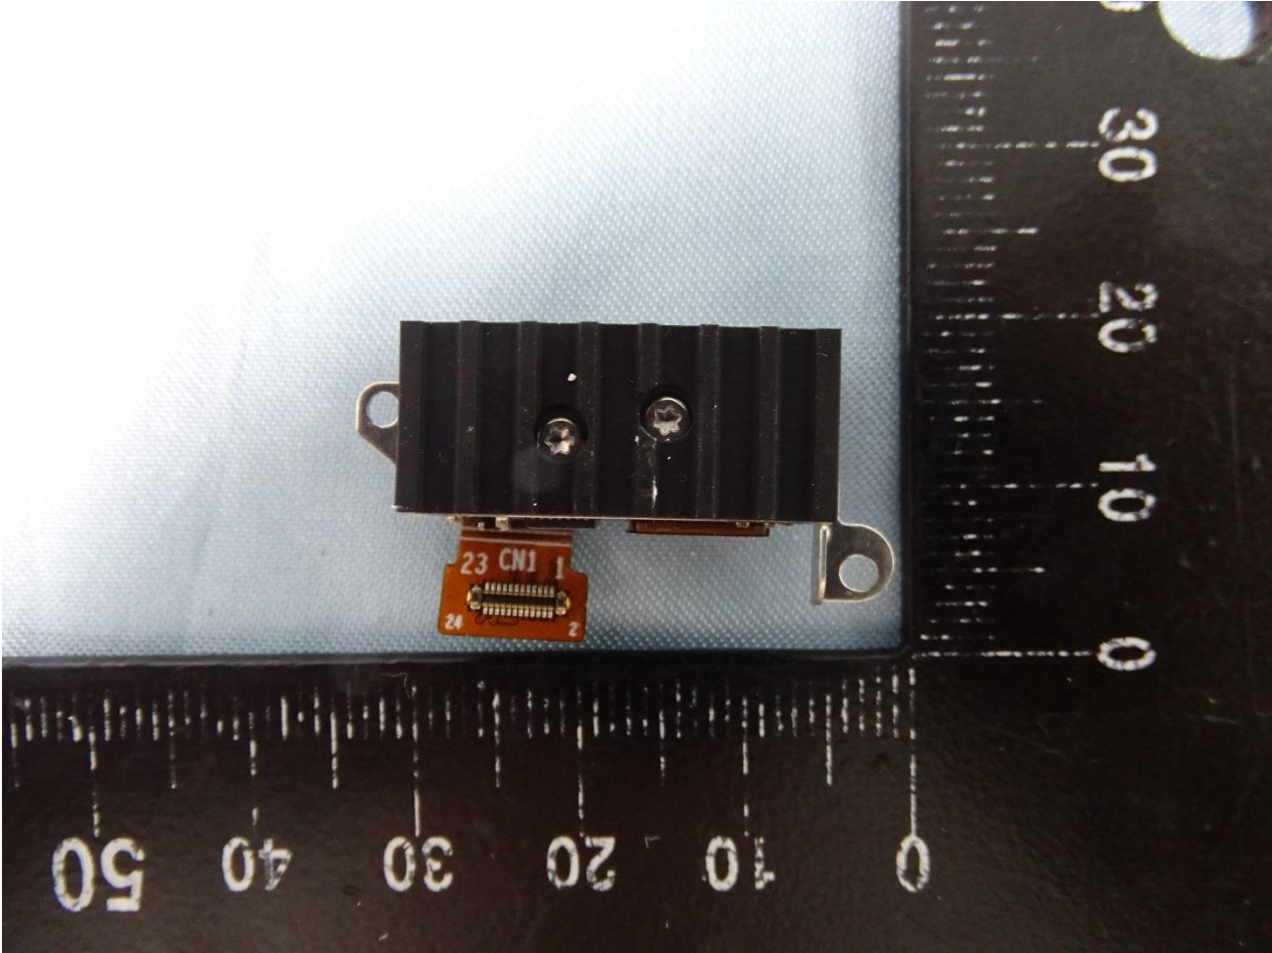

Brand Name: Zebra / Model Name: EC55AK

Brand Name: Zebra / Model Name: EC55AK

Brand Name: Zebra / Model Name: EC55AK

Brand Name: Zebra / Model Name: EC55AK

Brand Name: Zebra / Model Name: EC55AK

Brand Name: Zebra / Model Name: EC55AK

Brand Name: Zebra / Model Name: EC55AK

Brand Name: Zebra / Model Name: EC55AK

WWAN Main Tx1 and GPS Antenna

Brand Name: Zebra / Model Name: EC55AK

WWAN Main Tx2 Antenna

Brand Name: Zebra / Model Name: EC55AK

WLAN Core 0 and Bluetooth Antenna

Brand Name: Zebra / Model Name: EC55AK

WLAN Core 1 Antenna

Brand Name: Zebra / Model Name: EC55AK

NFC Antenna

Brand Name: Zebra / Model Name: EC55AK

Sample 3

Brand Name: Zebra / Model Name: EC55AK