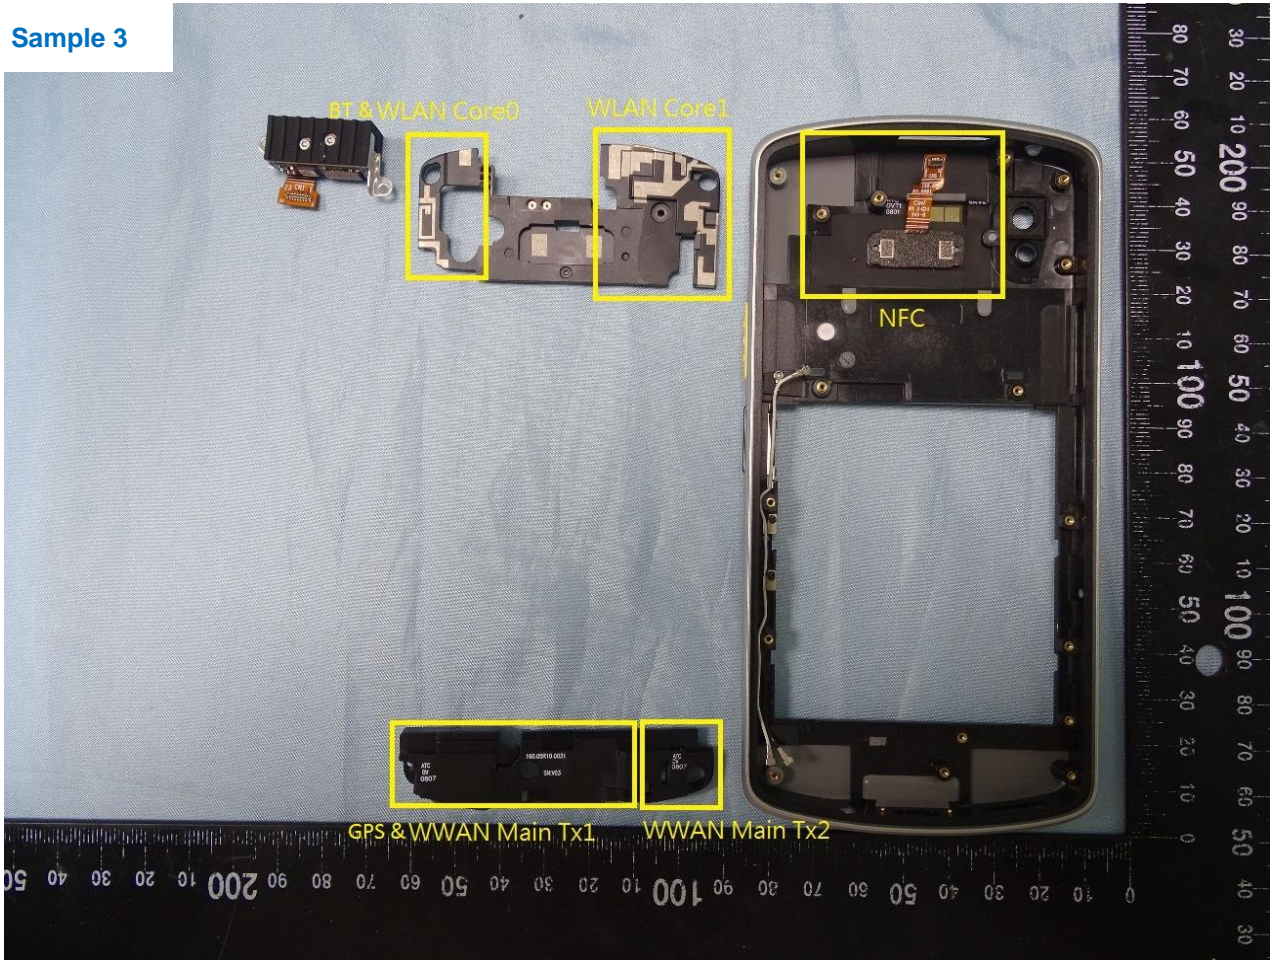

Brand Name: Zebra / Model Name: EC55AK

Brand Name: Zebra / Model Name: EC55AK

WWAN Main Tx1 and GPS Antenna

Brand Name: Zebra / Model Name: EC55AK

WWAN Main Tx2 Antenna

Brand Name: Zebra / Model Name: EC55AK

WLAN Core 0 and Bluetooth Antenna

Brand Name: Zebra / Model Name: EC55AK

WLAN Core 1 Antenna

Brand Name: Zebra / Model Name: EC55AK

NFC Antenna

Brand Name: Zebra / Model Name: EC55AK

Sample 3

Brand Name: Zebra / Model Name: EC55AK

Brand Name: Zebra / Model Name: EC55AK

Brand Name: Zebra / Model Name: EC55AK

Brand Name: Zebra / Model Name: EC55AK

Brand Name: Zebra / Model Name: EC55AK

Brand Name: Zebra / Model Name: EC55AK

Brand Name: Zebra / Model Name: EC55AK