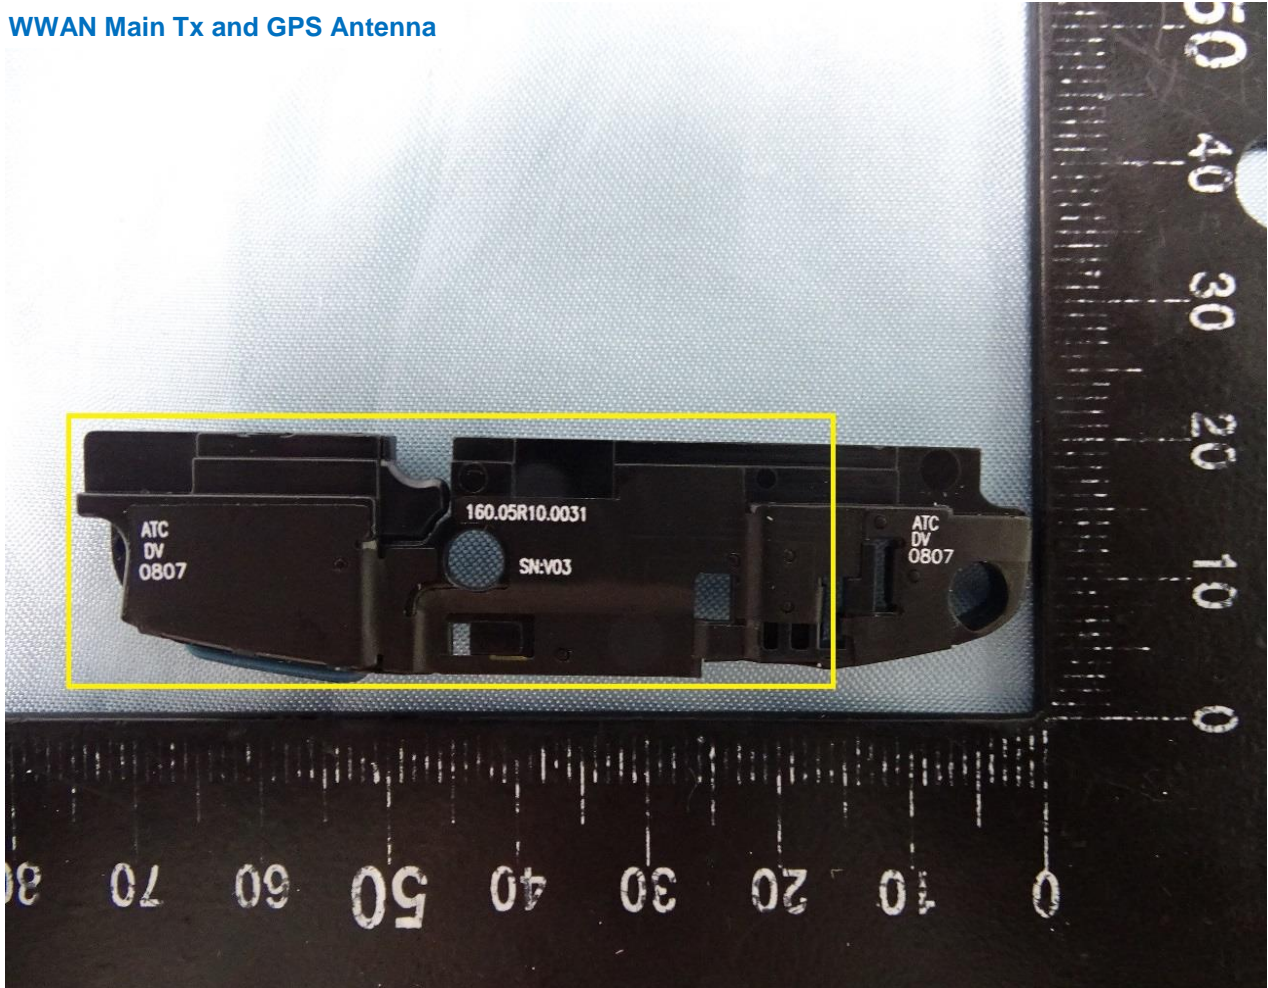

Brand Name: Zebra / Model Name: EC55AK

Brand Name: Zebra / Model Name: EC55AK

Brand Name: Zebra / Model Name: EC55AK

Brand Name: Zebra / Model Name: EC55AK

Brand Name: Zebra / Model Name: EC55AK

WWAN Main Tx and GPS Antenna