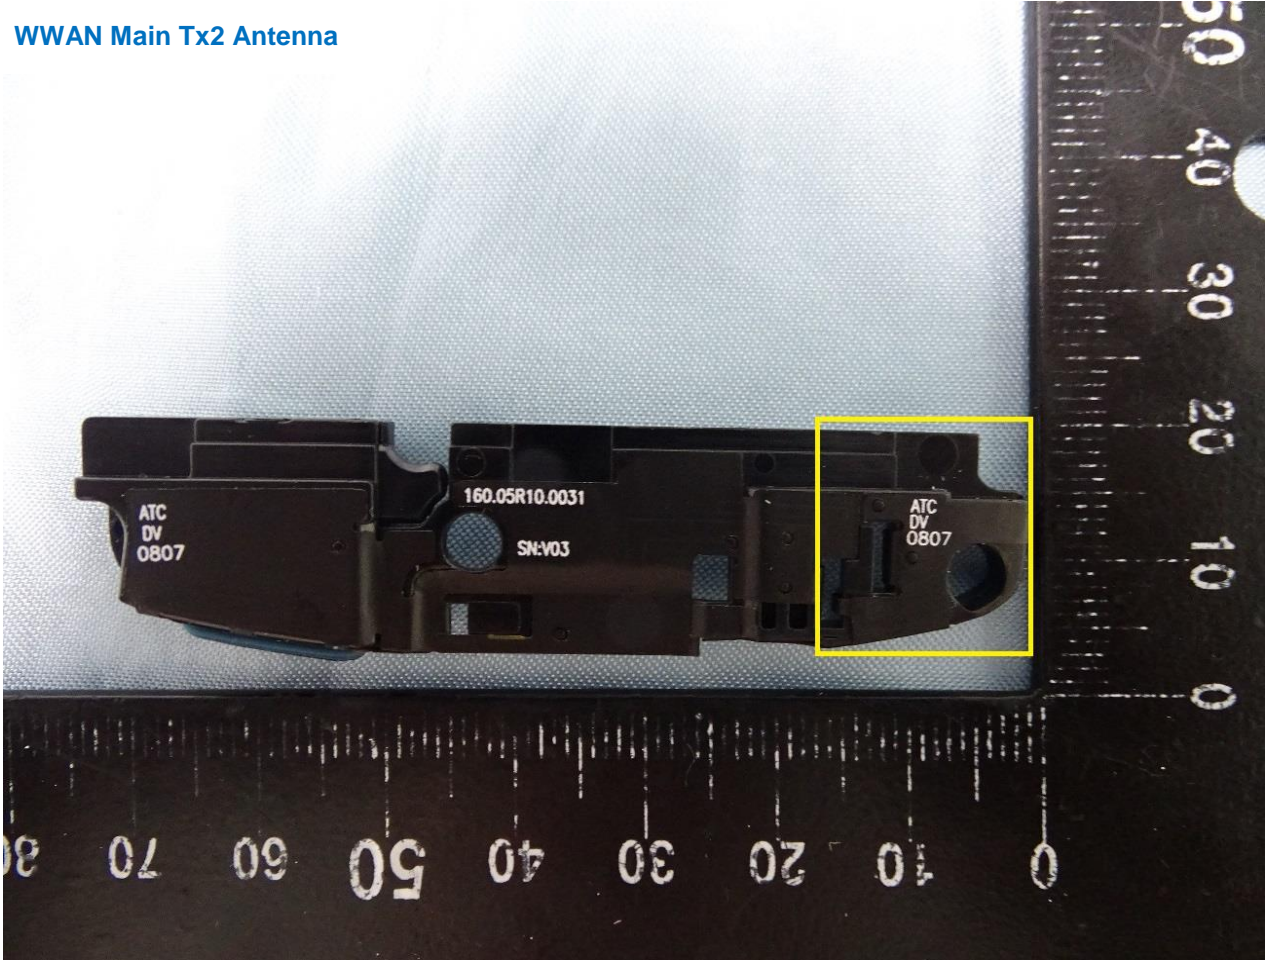

Brand Name: Zebra / Model Name: EC55AK

WWAN Main Tx2 Antenna