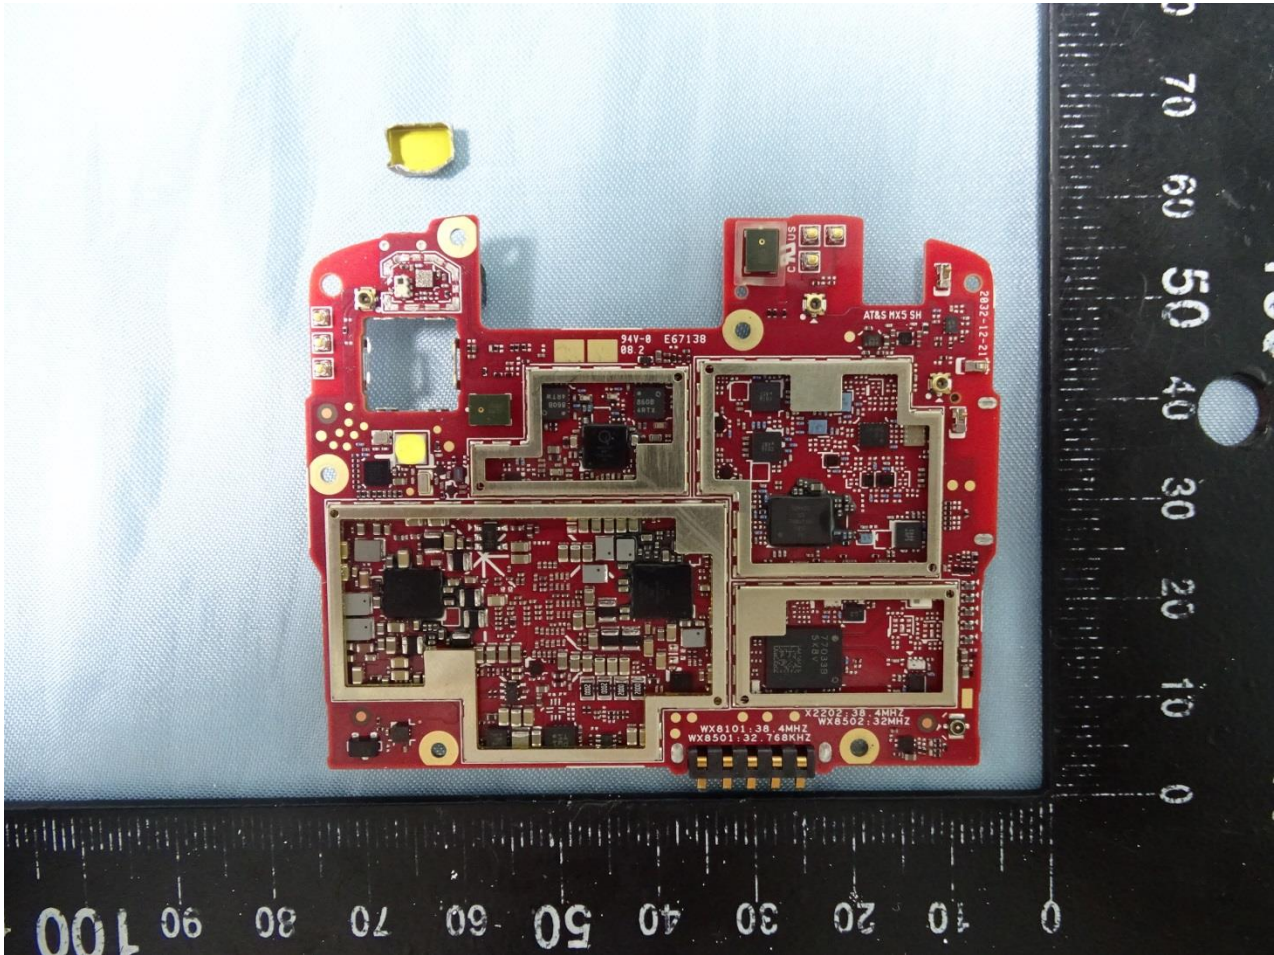

Brand Name: Zebra / Model Name: EC55AK

Brand Name: Zebra / Model Name: EC55AK

Brand Name: Zebra / Model Name: EC55AK

Brand Name: Zebra / Model Name: EC55AK

Brand Name: Zebra / Model Name: EC55AK

Brand Name: Zebra / Model Name: EC55AK

Brand Name: Zebra / Model Name: EC55AK

Brand Name: Zebra / Model Name: EC55AK

Brand Name: Zebra / Model Name: EC55AK

Brand Name: Zebra / Model Name: EC55AK

Brand Name: Zebra / Model Name: EC55AK

WWAN Main Tx and GPS Antenna

Brand Name: Zebra / Model Name: EC55AK

WWAN Main Tx2 Antenna

Brand Name: Zebra / Model Name: EC55AK

WLAN Core 0 and Bluetooth Antenna

Brand Name: Zebra / Model Name: EC55AK

WLAN Core 1 Antenna

Brand Name: Zebra / Model Name: EC55AK