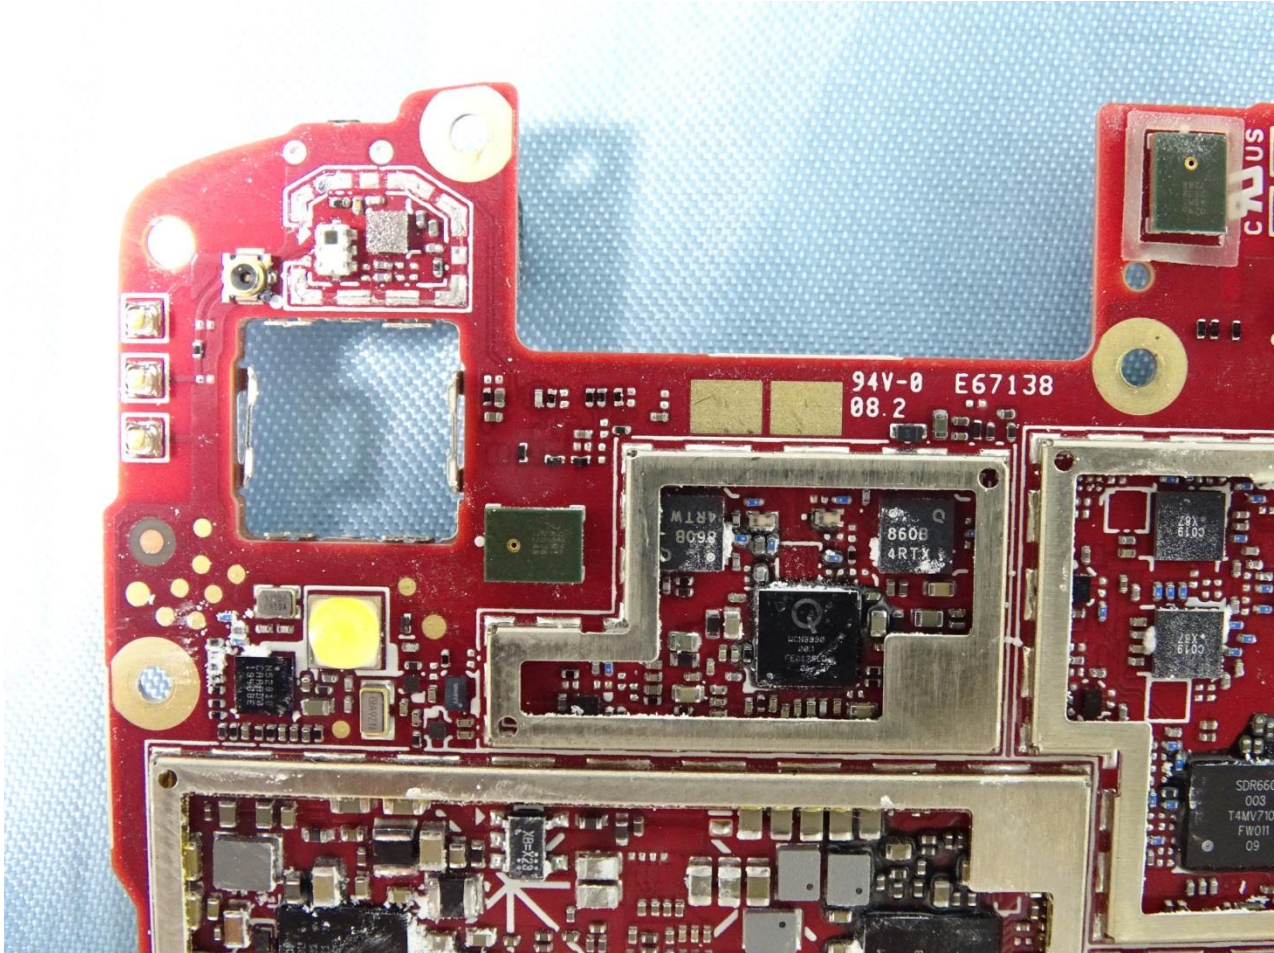

Brand Name: Zebra / Model Name: EC55AK

Brand Name: Zebra / Model Name: EC55AK

Brand Name: Zebra / Model Name: EC55AK

Brand Name: Zebra / Model Name: EC55AK

Brand Name: Zebra / Model Name: EC55AK

Brand Name: Zebra / Model Name: EC55AK

Brand Name: Zebra / Model Name: EC55AK

Brand Name: Zebra / Model Name: EC55AK

Brand Name: Zebra / Model Name: EC55AK

Brand Name: Zebra / Model Name: EC55AK

Brand Name: Zebra / Model Name: EC55AK

WWAN Main Tx and GPS Antenna

Brand Name: Zebra / Model Name: EC55AK

WWAN Main Tx2 Antenna

Brand Name: Zebra / Model Name: EC55AK

WLAN Core 0 and Bluetooth Antenna

Brand Name: Zebra / Model Name: EC55AK

WLAN Core 1 Antenna

Brand Name: Zebra / Model Name: EC55AK

NFC Antenna

Brand Name: Zebra / Model Name: EC55AK

Sample 2

Brand Name: Zebra / Model Name: EC55AK

Brand Name: Zebra / Model Name: EC55AK

Brand Name: Zebra / Model Name: EC55AK

Brand Name: Zebra / Model Name: EC55AK