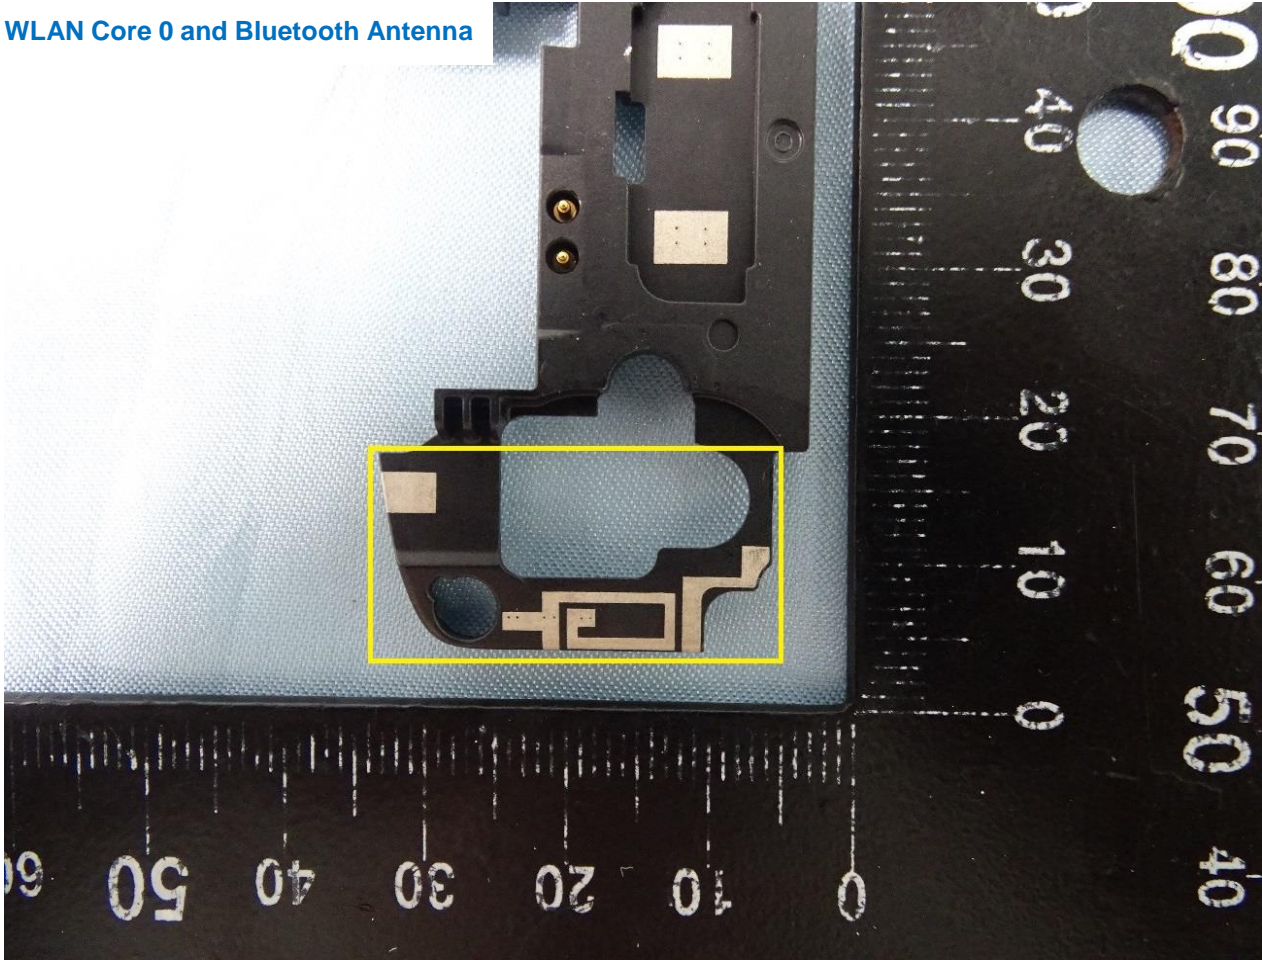

Brand Name: Zebra / Model Name: EC55AK

WLAN Core 0 and Bluetooth Antenna