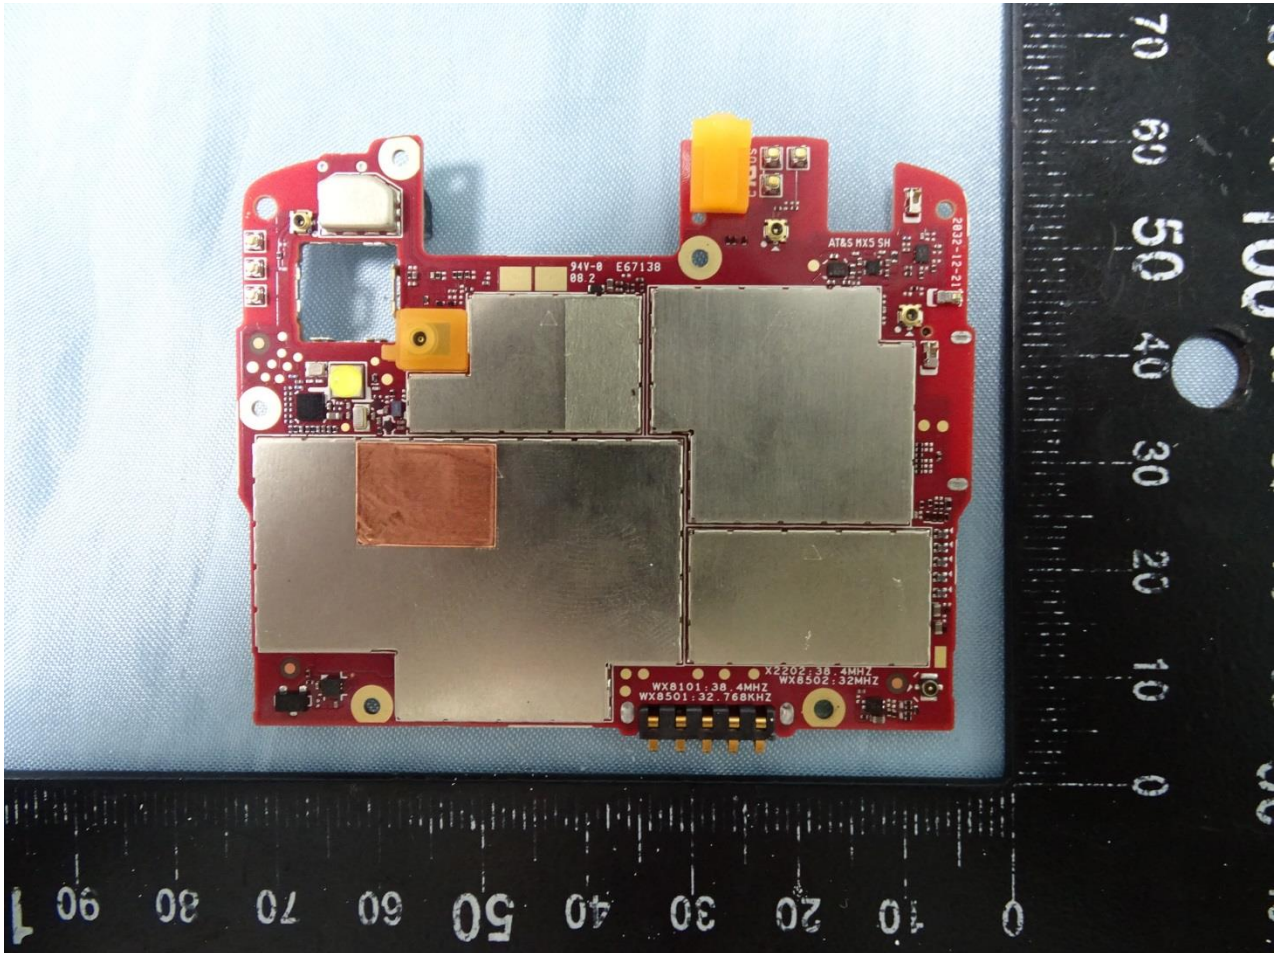

Brand Name: Zebra / Model Name: EC55AK

Brand Name: Zebra / Model Name: EC55AK

Brand Name: Zebra / Model Name: EC55AK

Brand Name: Zebra / Model Name: EC55AK

Brand Name: Zebra / Model Name: EC55AK

Brand Name: Zebra / Model Name: EC55AK

Brand Name: Zebra / Model Name: EC55AK

Brand Name: Zebra / Model Name: EC55AK

Brand Name: Zebra / Model Name: EC55AK

Brand Name: Zebra / Model Name: EC55AK

Brand Name: Zebra / Model Name: EC55AK

WWAN Main Tx and GPS Antenna

Brand Name: Zebra / Model Name: EC55AK

WWAN Main Tx2 Antenna

Brand Name: Zebra / Model Name: EC55AK

WLAN Core 0 and Bluetooth Antenna

Brand Name: Zebra / Model Name: EC55AK

WLAN Core 1 Antenna

Brand Name: Zebra / Model Name: EC55AK