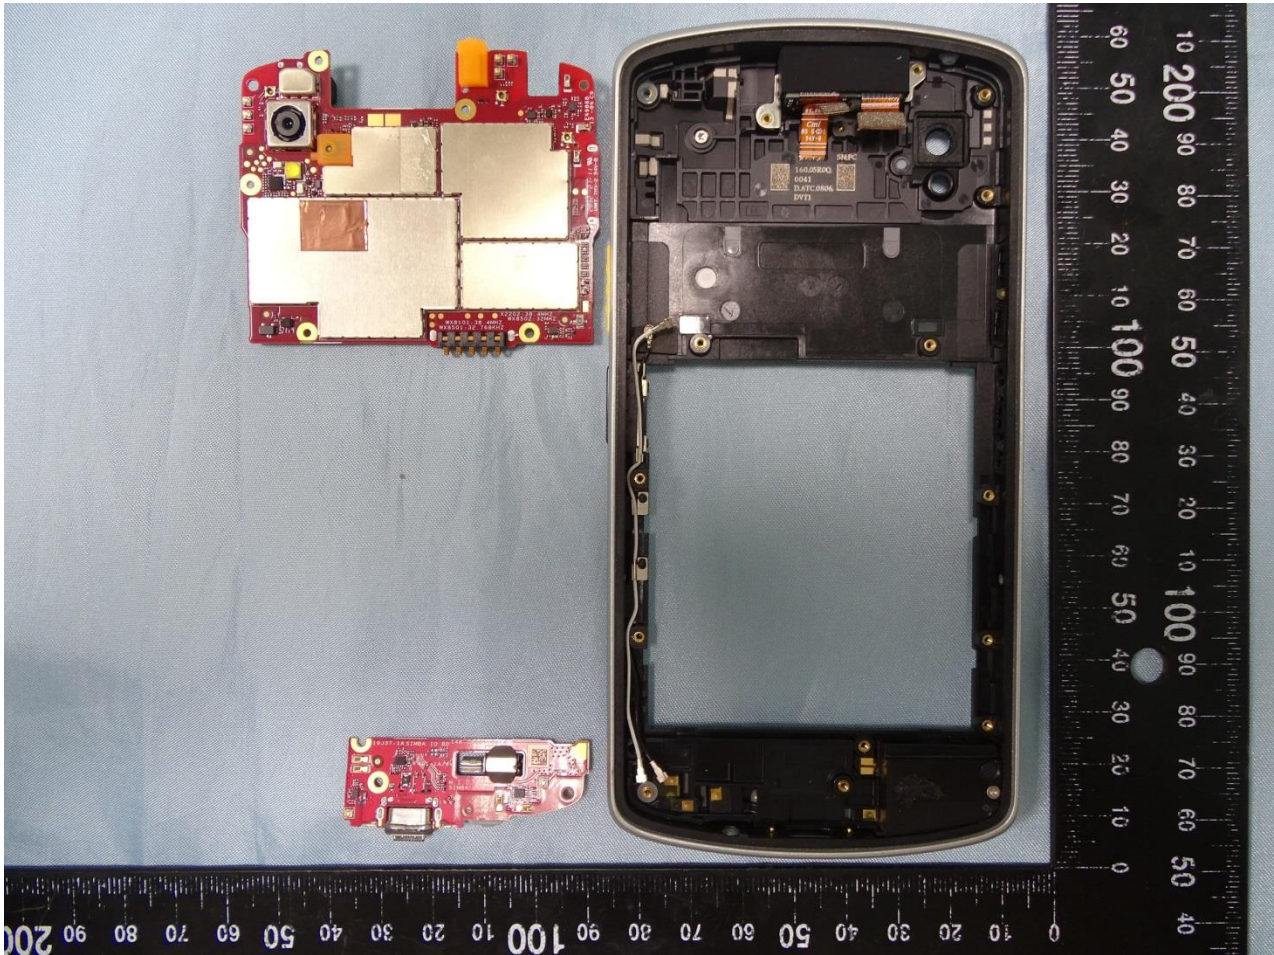

Brand Name: Zebra / Model Name: EC55AK

WWAN Main Tx2 Antenna

Brand Name: Zebra / Model Name: EC55AK

WLAN Core 0 and Bluetooth Antenna

Brand Name: Zebra / Model Name: EC55AK

WLAN Core 1 Antenna

Brand Name: Zebra / Model Name: EC55AK

NFC Antenna

Brand Name: Zebra / Model Name: EC55AK

Sample 2

Brand Name: Zebra / Model Name: EC55AK

Brand Name: Zebra / Model Name: EC55AK

Brand Name: Zebra / Model Name: EC55AK

Brand Name: Zebra / Model Name: EC55AK

Brand Name: Zebra / Model Name: EC55AK

Brand Name: Zebra / Model Name: EC55AK