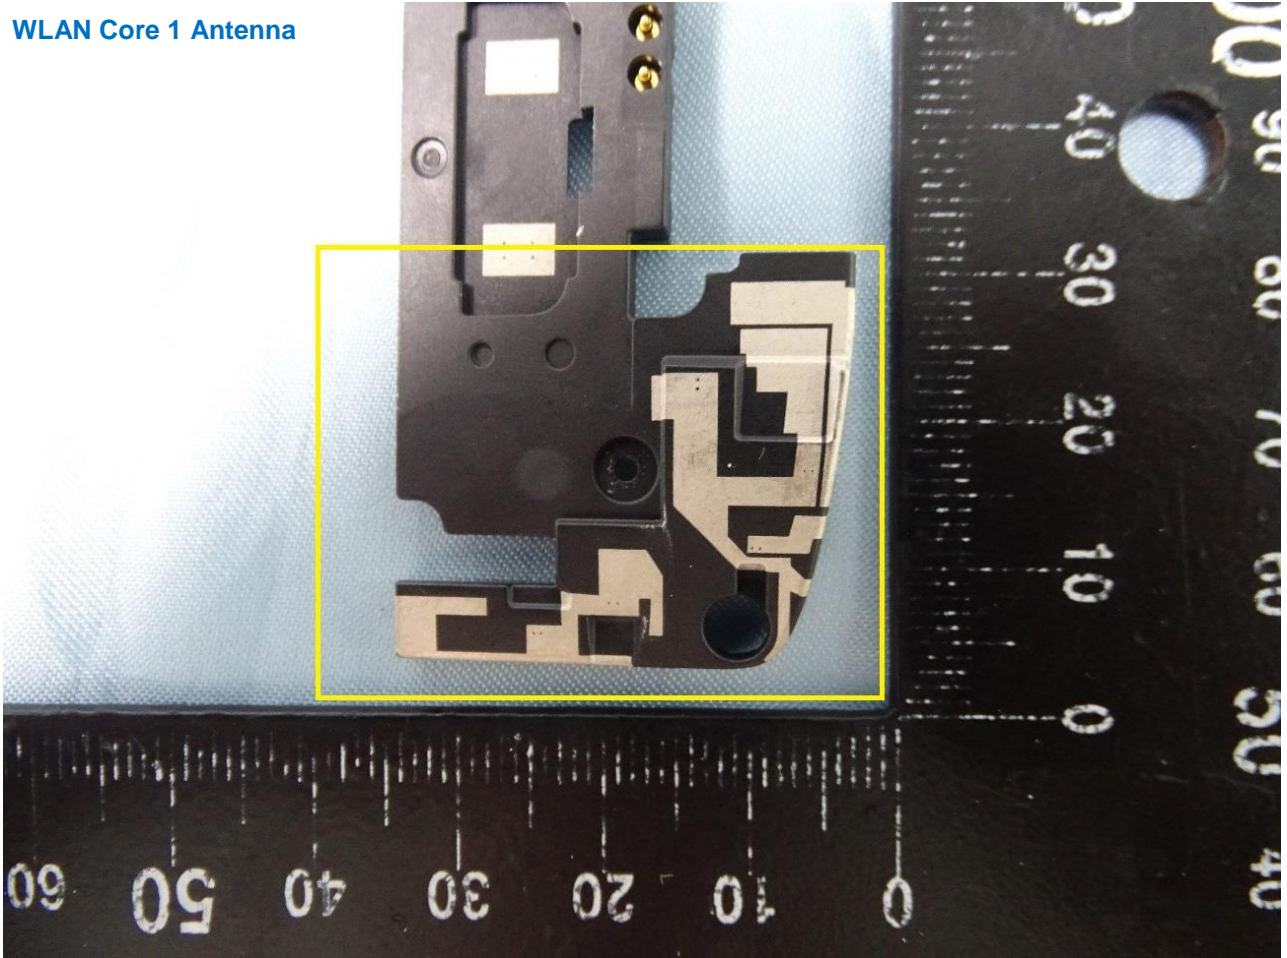

Brand Name: Zebra / Model Name: EC55AK

WWAN Main Tx2 Antenna

Brand Name: Zebra / Model Name: EC55AK

WLAN Core 0 and Bluetooth Antenna

Brand Name: Zebra / Model Name: EC55AK

WLAN Core 1 Antenna

Brand Name: Zebra / Model Name: EC55AK