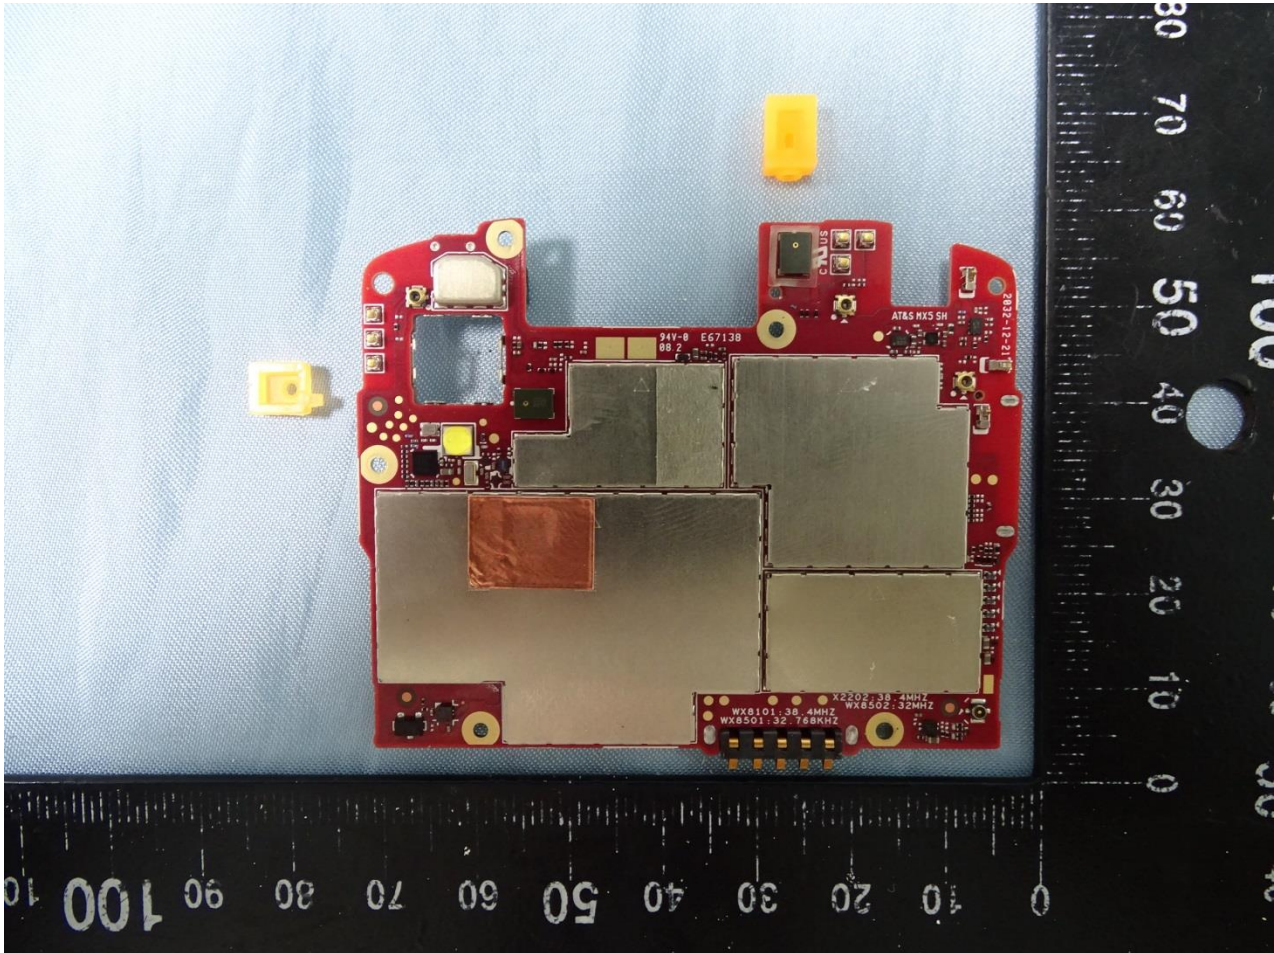

Brand Name: Zebra / Model Name: EC55AK

Brand Name: Zebra / Model Name: EC55AK

Brand Name: Zebra / Model Name: EC55AK

Brand Name: Zebra / Model Name: EC55AK

Brand Name: Zebra / Model Name: EC55AK

Brand Name: Zebra / Model Name: EC55AK

Brand Name: Zebra / Model Name: EC55AK

Brand Name: Zebra / Model Name: EC55AK

Brand Name: Zebra / Model Name: EC55AK

Brand Name: Zebra / Model Name: EC55AK

Brand Name: Zebra / Model Name: EC55AK

WWAN Main Tx and GPS Antenna

Brand Name: Zebra / Model Name: EC55AK

WWAN Main Tx2 Antenna

Brand Name: Zebra / Model Name: EC55AK

WLAN Core 0 and Bluetooth Antenna

Brand Name: Zebra / Model Name: EC55AK

WLAN Core 1 Antenna

Brand Name: Zebra / Model Name: EC55AK