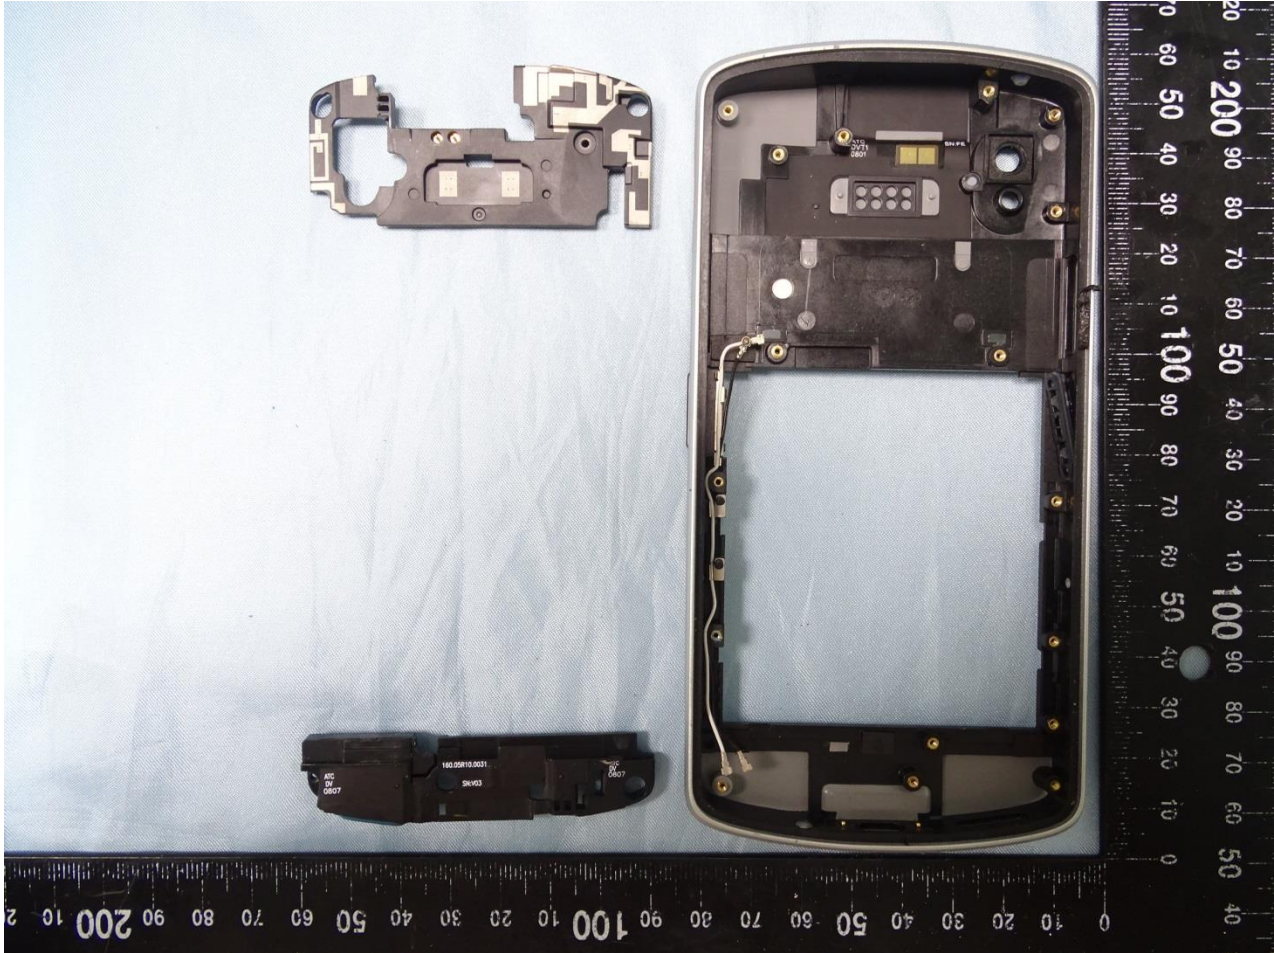

Brand Name: Zebra / Model Name: EC55AK

Brand Name: Zebra / Model Name: EC55AK

Brand Name: Zebra / Model Name: EC55AK

Brand Name: Zebra / Model Name: EC55AK

Brand Name: Zebra / Model Name: EC55AK

WWAN Main Tx and GPS Antenna

Brand Name: Zebra / Model Name: EC55AK

WWAN Main Tx2 Antenna

Brand Name: Zebra / Model Name: EC55AK

WLAN Core 0 and Bluetooth Antenna

Brand Name: Zebra / Model Name: EC55AK

WLAN Core 1 Antenna

Brand Name: Zebra / Model Name: EC55AK