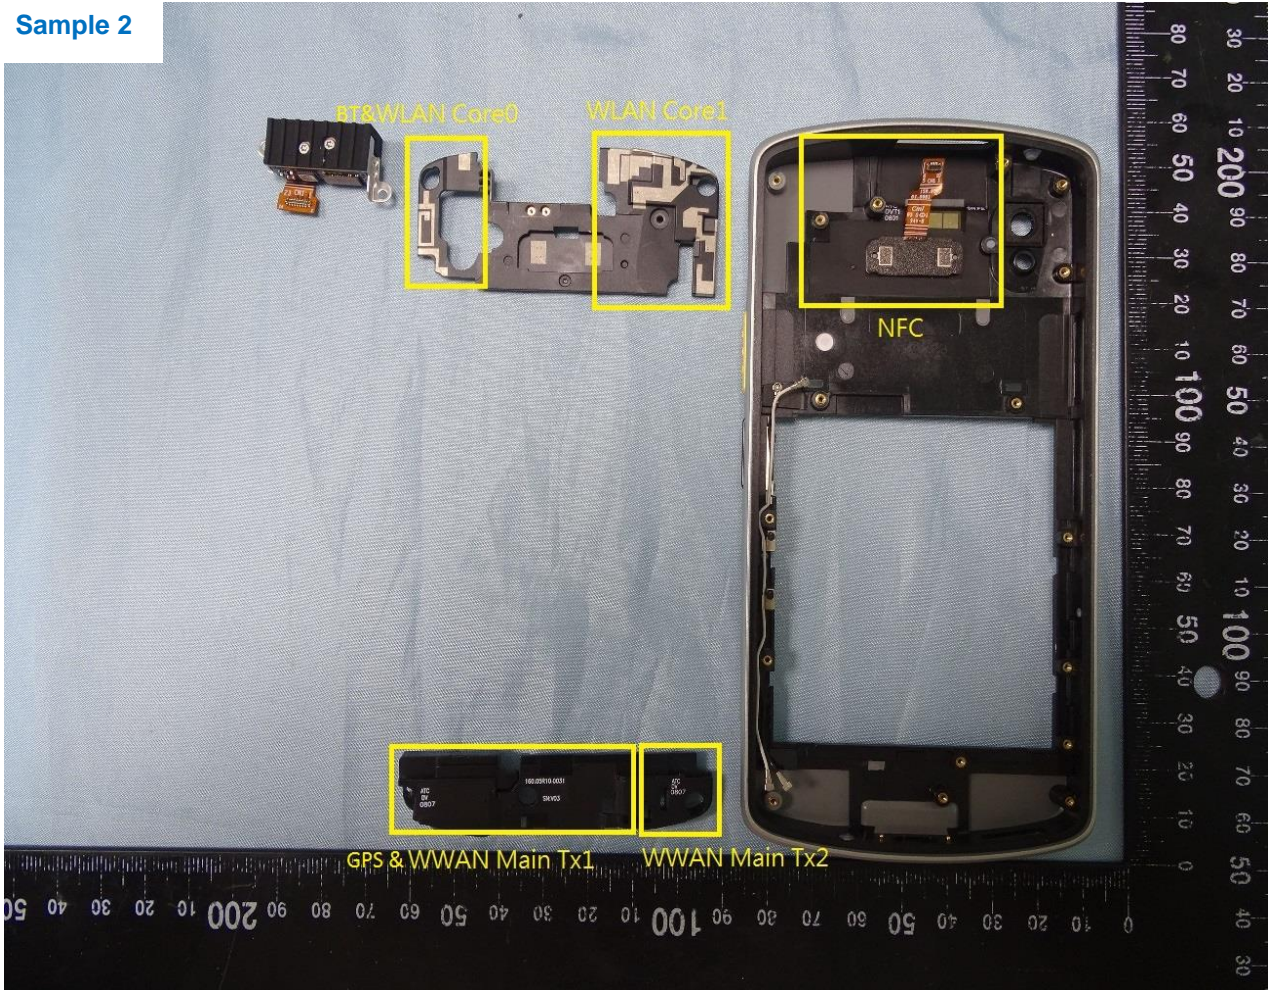

Brand Name: Zebra / Model Name: EC55AK

Brand Name: Zebra / Model Name: EC55AK

Brand Name: Zebra / Model Name: EC55AK

Brand Name: Zebra / Model Name: EC55AK

Brand Name: Zebra / Model Name: EC55AK

WWAN Main Tx and GPS Antenna

Brand Name: Zebra / Model Name: EC55AK

WWAN Main Tx2 Antenna

Brand Name: Zebra / Model Name: EC55AK

WLAN Core 0 and Bluetooth Antenna

Brand Name: Zebra / Model Name: EC55AK

WLAN Core 1 Antenna

Brand Name: Zebra / Model Name: EC55AK

NFC Antenna

Brand Name: Zebra / Model Name: EC55AK

Sample 2

Brand Name: Zebra / Model Name: EC55AK

Brand Name: Zebra / Model Name: EC55AK

Brand Name: Zebra / Model Name: EC55AK

Brand Name: Zebra / Model Name: EC55AK