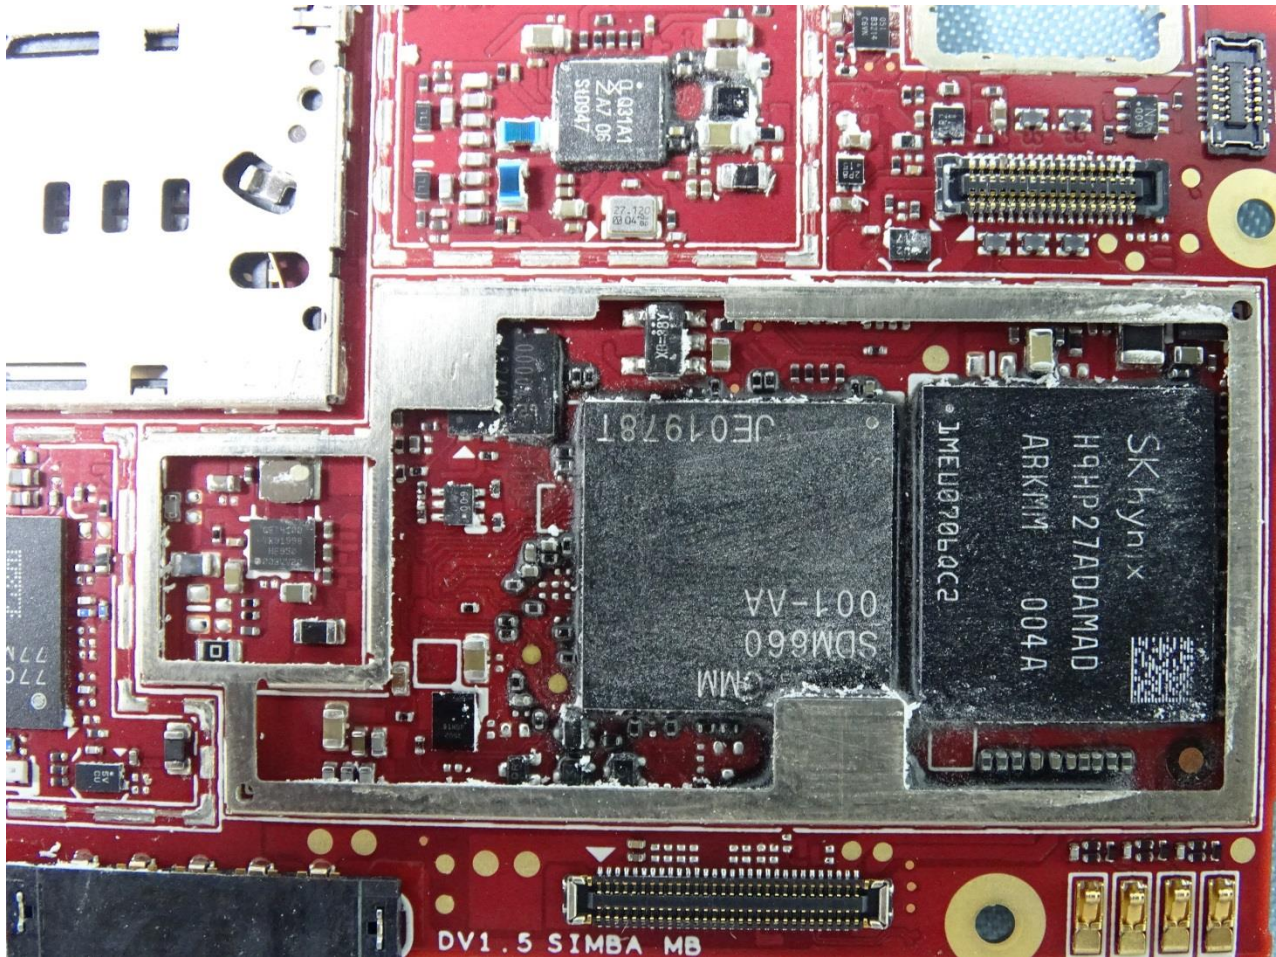

Brand Name: Zebra / Model Name: EC55AK

Brand Name: Zebra / Model Name: EC55AK

Brand Name: Zebra / Model Name: EC55AK

Brand Name: Zebra / Model Name: EC55AK

Brand Name: Zebra / Model Name: EC55AK

Brand Name: Zebra / Model Name: EC55AK

Brand Name: Zebra / Model Name: EC55AK

Brand Name: Zebra / Model Name: EC55AK

Brand Name: Zebra / Model Name: EC55AK

Brand Name: Zebra / Model Name: EC55AK

Brand Name: Zebra / Model Name: EC55AK

WWAN Main Tx and GPS Antenna

Brand Name: Zebra / Model Name: EC55AK

WWAN Main Tx2 Antenna

Brand Name: Zebra / Model Name: EC55AK

WLAN Core 0 and Bluetooth Antenna

Brand Name: Zebra / Model Name: EC55AK

WLAN Core 1 Antenna

Brand Name: Zebra / Model Name: EC55AK

NFC Antenna

Brand Name: Zebra / Model Name: EC55AK

Sample 2

Brand Name: Zebra / Model Name: EC55AK

Brand Name: Zebra / Model Name: EC55AK

Brand Name: Zebra / Model Name: EC55AK

Brand Name: Zebra / Model Name: EC55AK