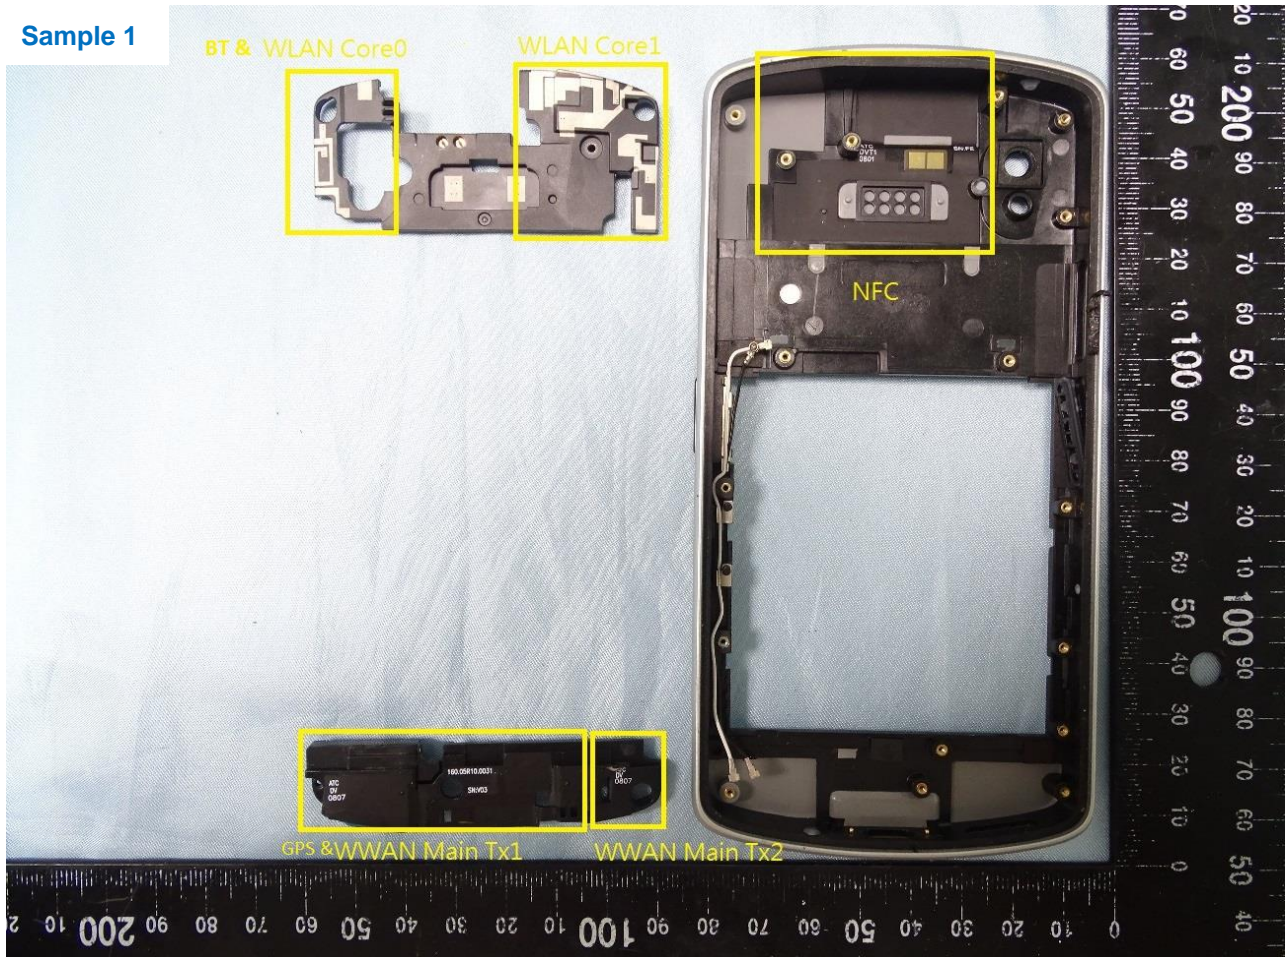

3. Internal Photograph of EUT

Brand Name: Zebra / Model Name: EC55AK

Brand Name: Zebra / Model Name: EC55AK

Brand Name: Zebra / Model Name: EC55AK

Brand Name: Zebra / Model Name: EC55AK

Brand Name: Zebra / Model Name: EC55AK

Brand Name: Zebra / Model Name: EC55AK

Brand Name: Zebra / Model Name: EC55AK

Brand Name: Zebra / Model Name: EC55AK

Brand Name: Zebra / Model Name: EC55AK

Brand Name: Zebra / Model Name: EC55AK

Brand Name: Zebra / Model Name: EC55AK