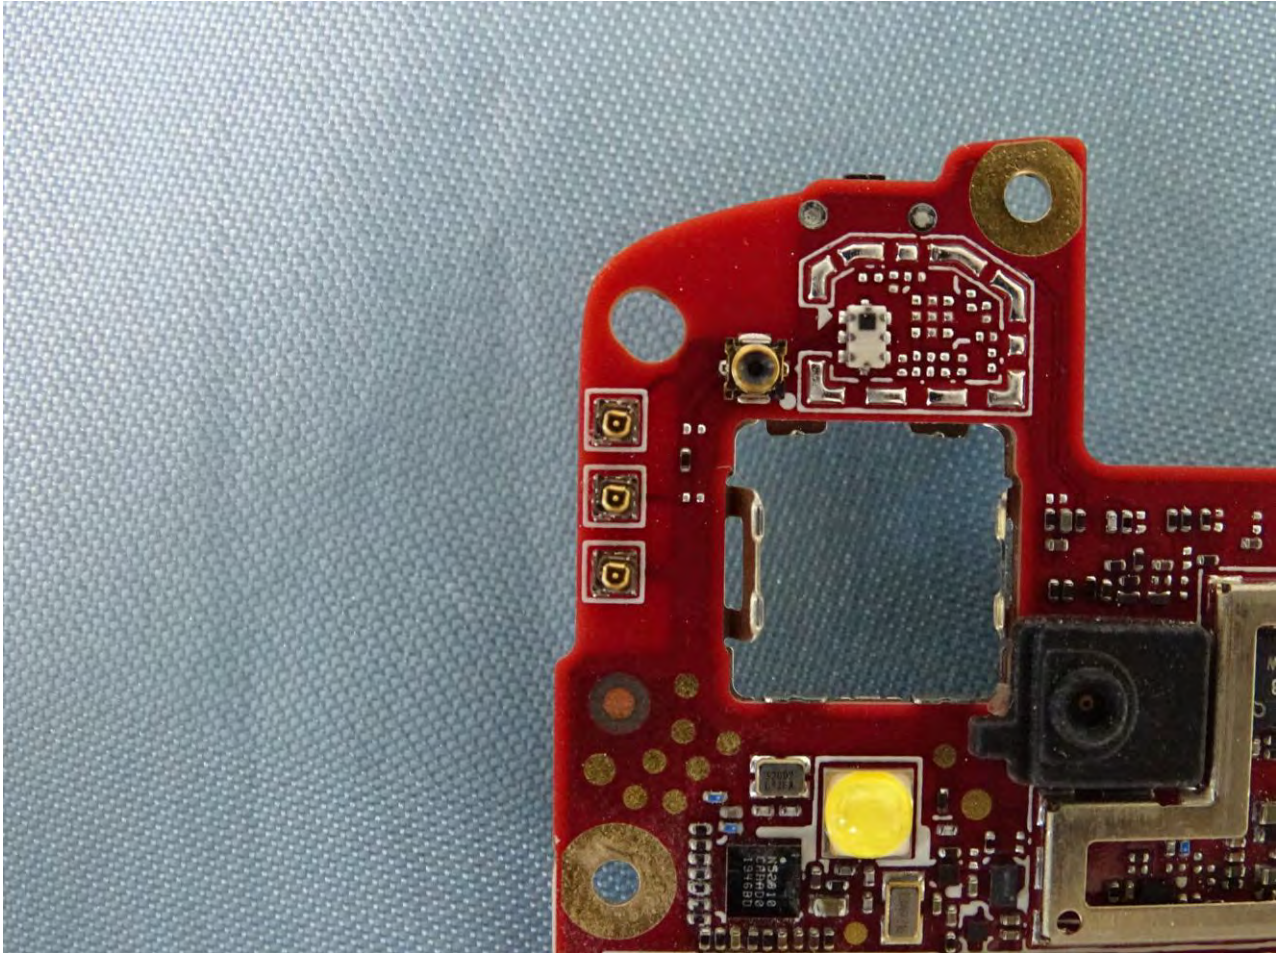

Brand Name: Zebra / Model Name: EC500K

Brand Name: Zebra / Model Name: EC500K

Brand Name: Zebra / Model Name: EC500K

Brand Name: Zebra / Model Name: EC500K

Brand Name: Zebra / Model Name: EC500K

Brand Name: Zebra / Model Name: EC500K

Brand Name: Zebra / Model Name: EC500K

Brand Name: Zebra / Model Name: EC500K

WiFi Core 0 2.4G+5G+BT+BLE Antenna

Brand Name: Zebra / Model Name: EC500K

WiFi Core 1 2.4G+5G Antenna

Brand Name: Zebra / Model Name: EC500K