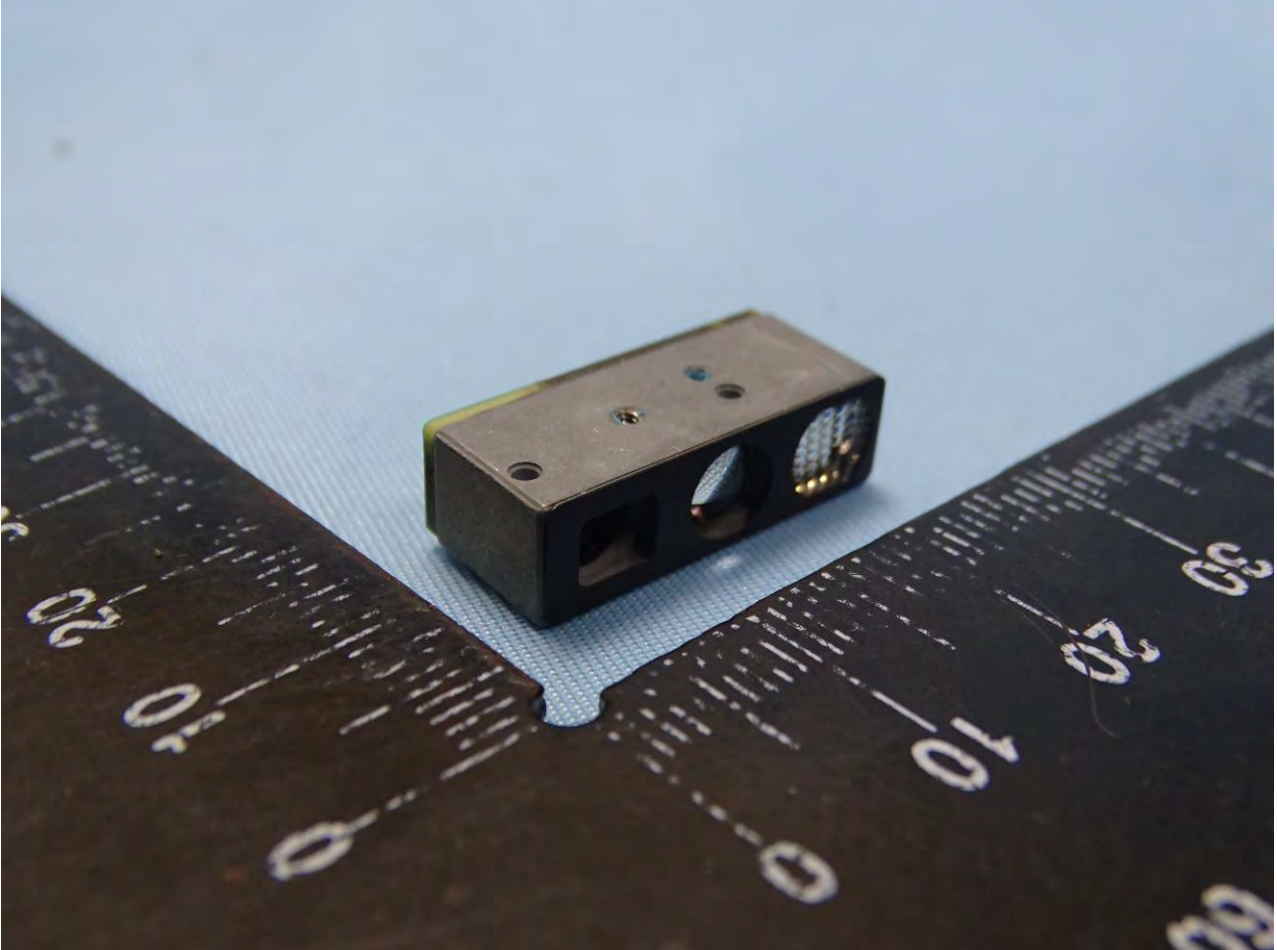

Brand Name: Zebra / Model Name: EC500K

Brand Name: Zebra / Model Name: EC500K

Brand Name: Zebra / Model Name: EC500K

Brand Name: Zebra / Model Name: EC500K

Brand Name: Zebra / Model Name: EC500K

Brand Name: Zebra / Model Name: EC500K

Brand Name: Zebra / Model Name: EC500K

Brand Name: Zebra / Model Name: EC500K

WiFi Core 0 2.4G+5G+BT+BLE Antenna

Brand Name: Zebra / Model Name: EC500K

WiFi Core 1 2.4G+5G Antenna

Brand Name: Zebra / Model Name: EC500K