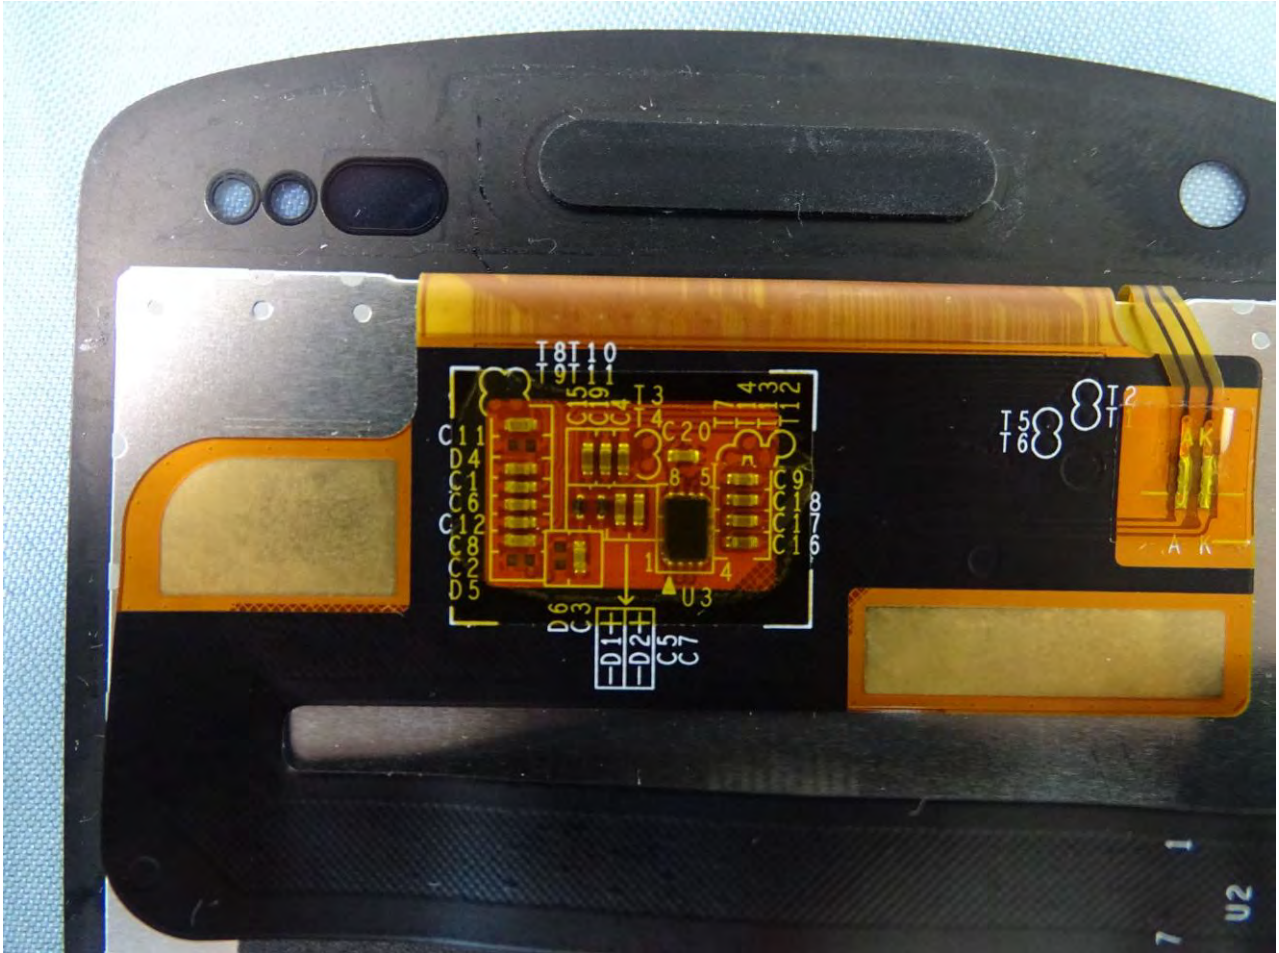

Brand Name: Zebra / Model Name: EC500K

Brand Name: Zebra / Model Name: EC500K

WiFi Core 0 2.4G+5G+BT+BLE Antenna

Brand Name: Zebra / Model Name: EC500K

WiFi Core 1 2.4G+5G Antenna

Brand Name: Zebra / Model Name: EC500K

NFC Antenna

Brand Name: Zebra / Model Name: EC500K

Sample 4

Brand Name: Zebra / Model Name: EC500K

Brand Name: Zebra / Model Name: EC500K

Brand Name: Zebra / Model Name: EC500K

Brand Name: Zebra / Model Name: EC500K