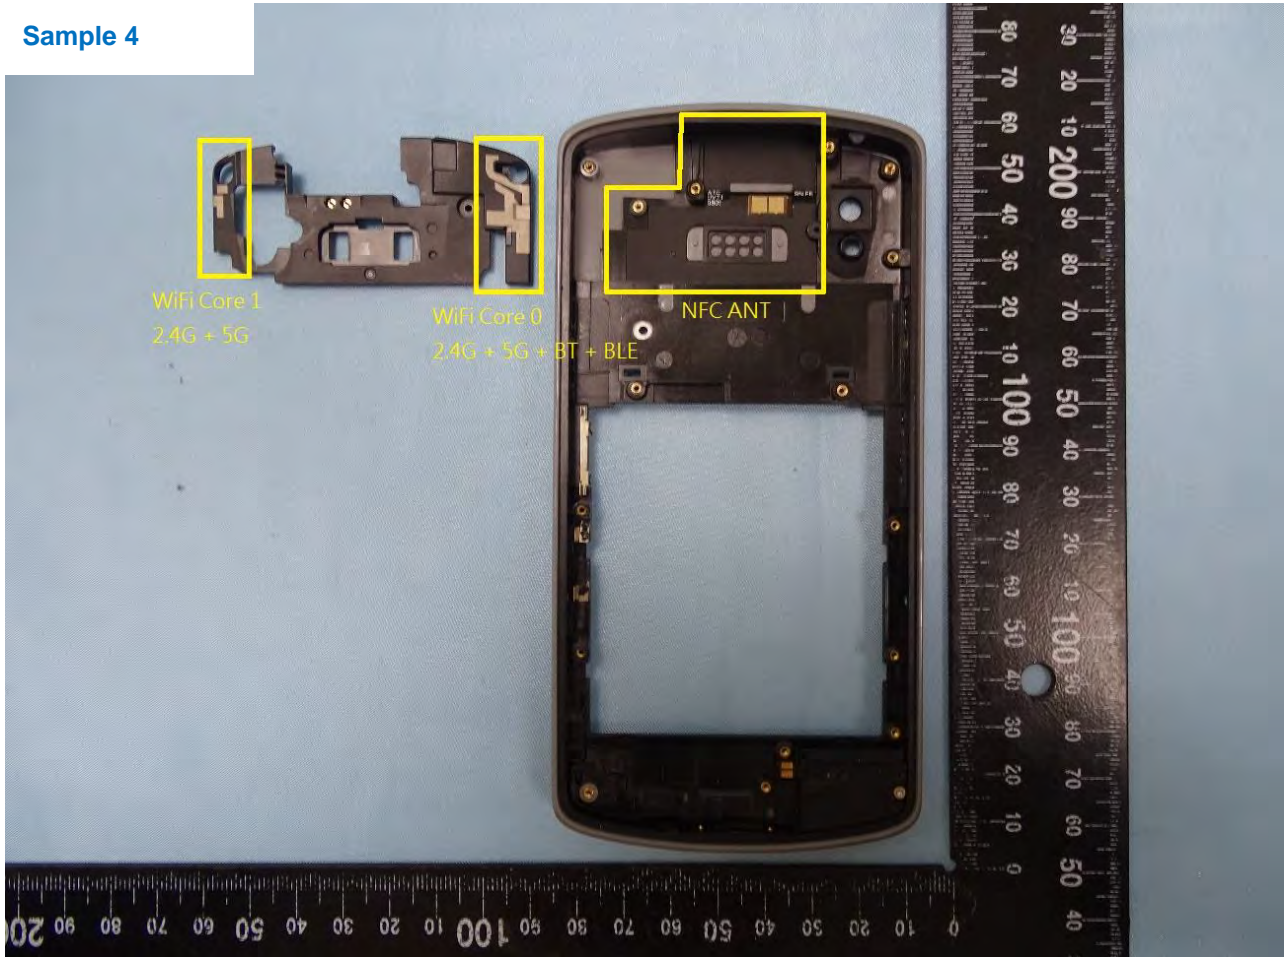

Brand Name: Zebra / Model Name: EC500K

Brand Name: Zebra / Model Name: EC500K

WiFi Core 0 2.4G+5G+BT+BLE Antenna

Brand Name: Zebra / Model Name: EC500K

WiFi Core 1 2.4G+5G Antenna

Brand Name: Zebra / Model Name: EC500K

NFC Antenna

Brand Name: Zebra / Model Name: EC500K

Sample 4

Brand Name: Zebra / Model Name: EC500K

Brand Name: Zebra / Model Name: EC500K

Brand Name: Zebra / Model Name: EC500K

Brand Name: Zebra / Model Name: EC500K