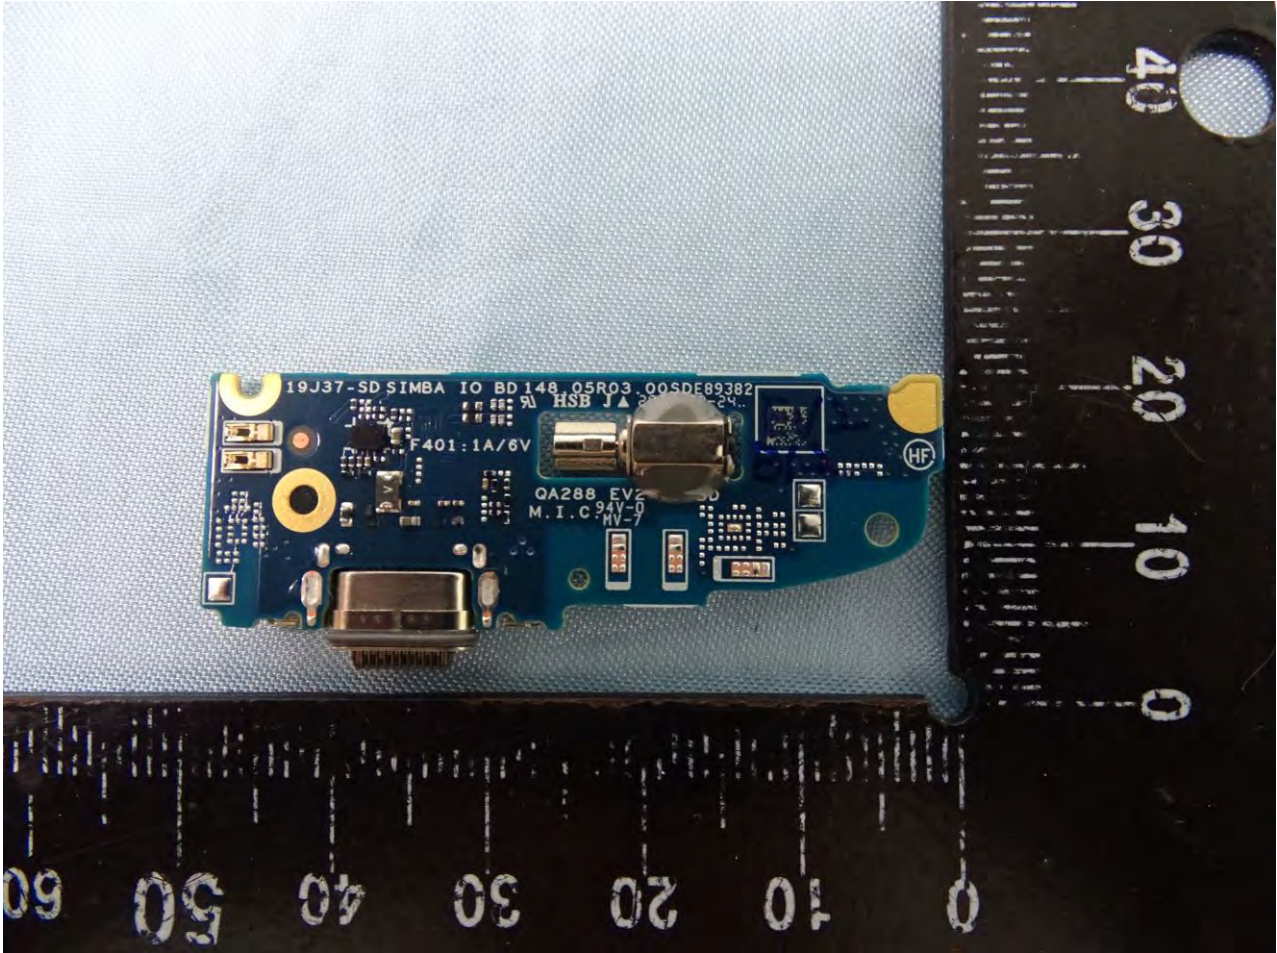

Brand Name: Zebra / Model Name: EC500K

Brand Name: Zebra / Model Name: EC500K

Brand Name: Zebra / Model Name: EC500K

Brand Name: Zebra / Model Name: EC500K

Brand Name: Zebra / Model Name: EC500K

Brand Name: Zebra / Model Name: EC500K

Brand Name: Zebra / Model Name: EC500K

Brand Name: Zebra / Model Name: EC500K

WiFi Core 0 2.4G+5G+BT+BLE Antenna

Brand Name: Zebra / Model Name: EC500K

WiFi Core 1 2.4G+5G Antenna

Brand Name: Zebra / Model Name: EC500K