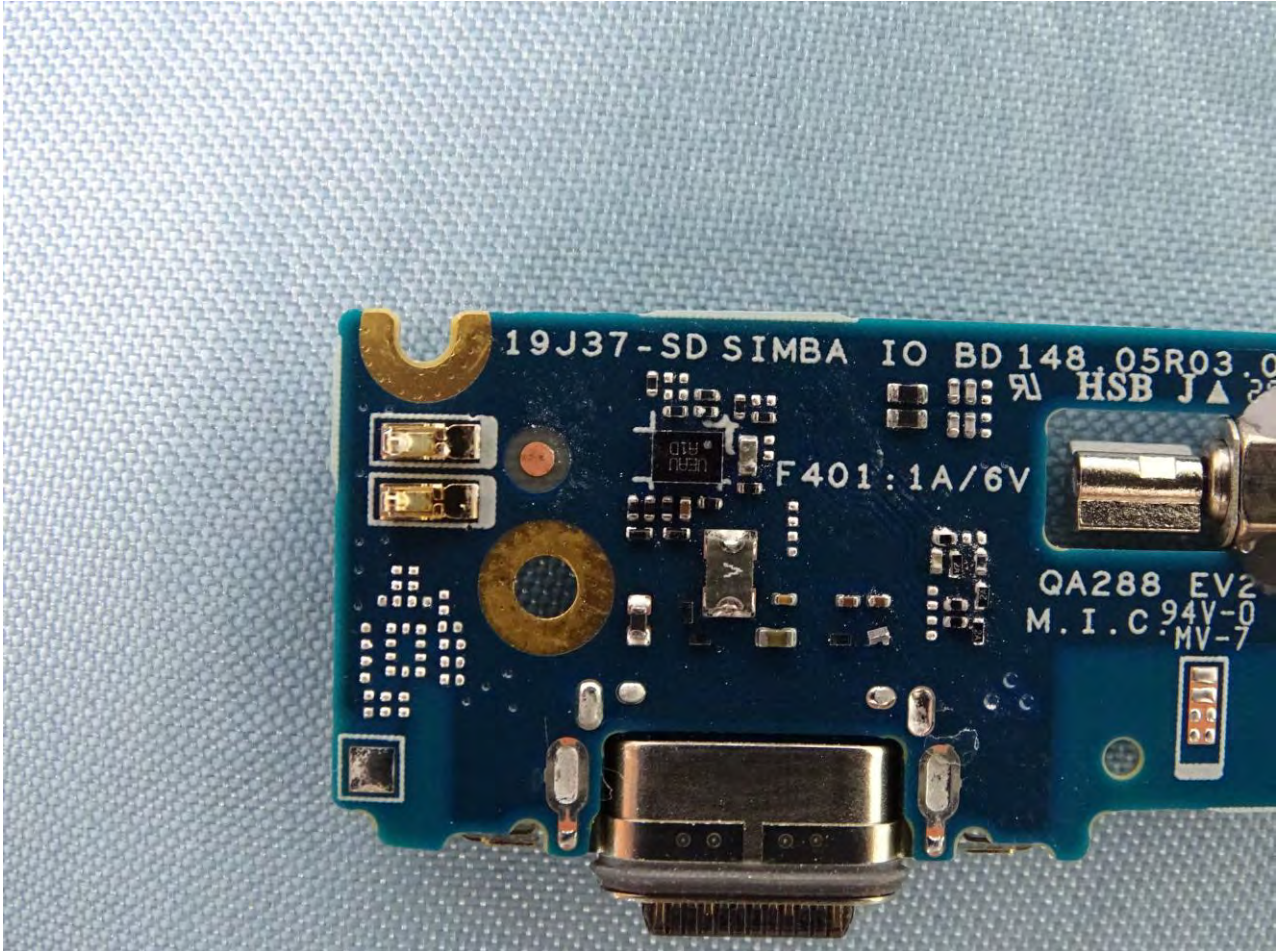

Brand Name: Zebra / Model Name: EC500K

Brand Name: Zebra / Model Name: EC500K

Brand Name: Zebra / Model Name: EC500K

Brand Name: Zebra / Model Name: EC500K

Brand Name: Zebra / Model Name: EC500K

Brand Name: Zebra / Model Name: EC500K

Brand Name: Zebra / Model Name: EC500K

Brand Name: Zebra / Model Name: EC500K

WiFi Core 0 2.4G+5G+BT+BLE Antenna

Brand Name: Zebra / Model Name: EC500K

WiFi Core 1 2.4G+5G Antenna

Brand Name: Zebra / Model Name: EC500K