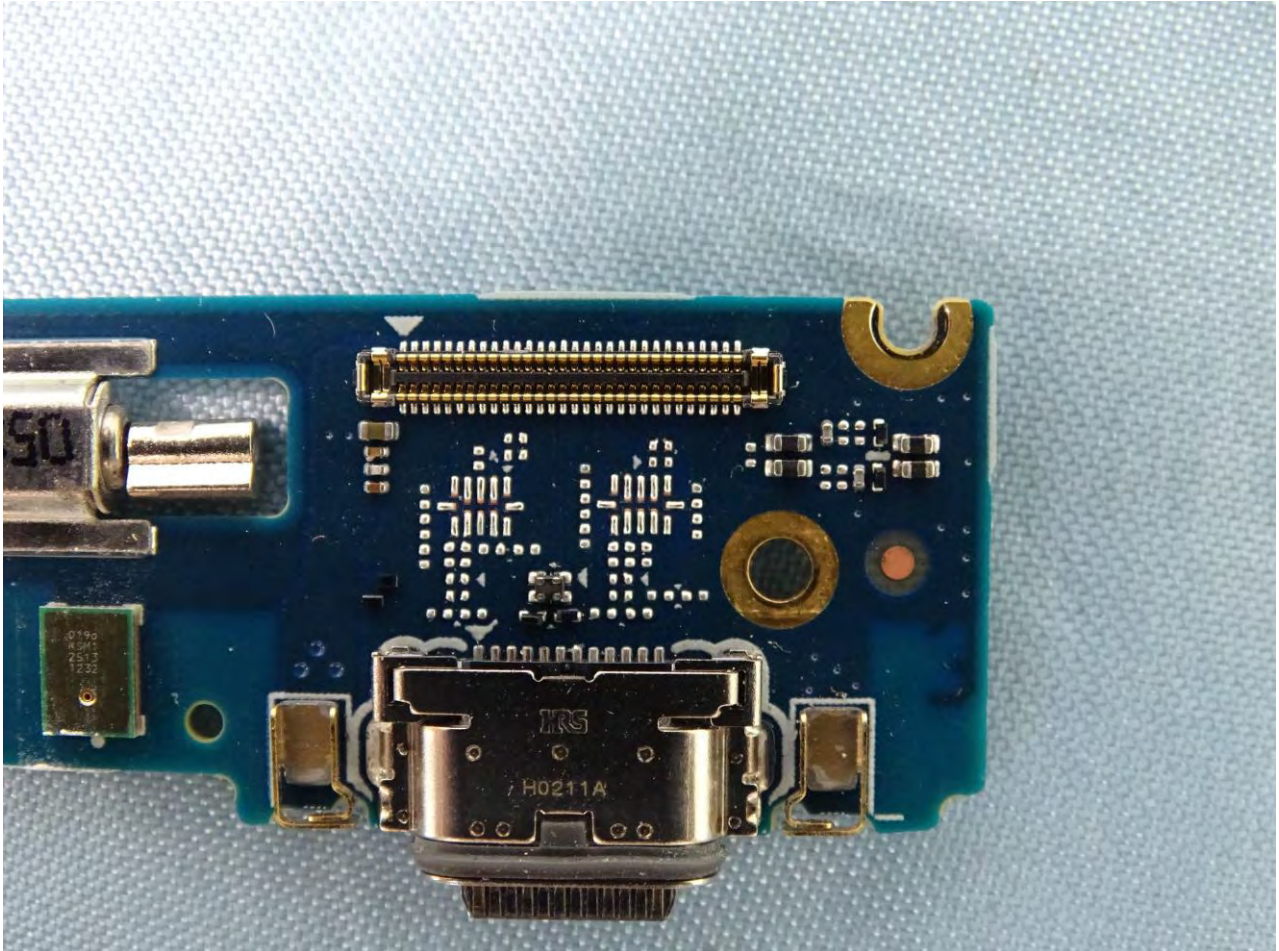

Brand Name: Zebra / Model Name: EC500K

Brand Name: Zebra / Model Name: EC500K

Brand Name: Zebra / Model Name: EC500K

Brand Name: Zebra / Model Name: EC500K

Brand Name: Zebra / Model Name: EC500K

Brand Name: Zebra / Model Name: EC500K

Brand Name: Zebra / Model Name: EC500K

Brand Name: Zebra / Model Name: EC500K

WiFi Core 0 2.4G+5G+BT+BLE Antenna

Brand Name: Zebra / Model Name: EC500K

WiFi Core 1 2.4G+5G Antenna

Brand Name: Zebra / Model Name: EC500K