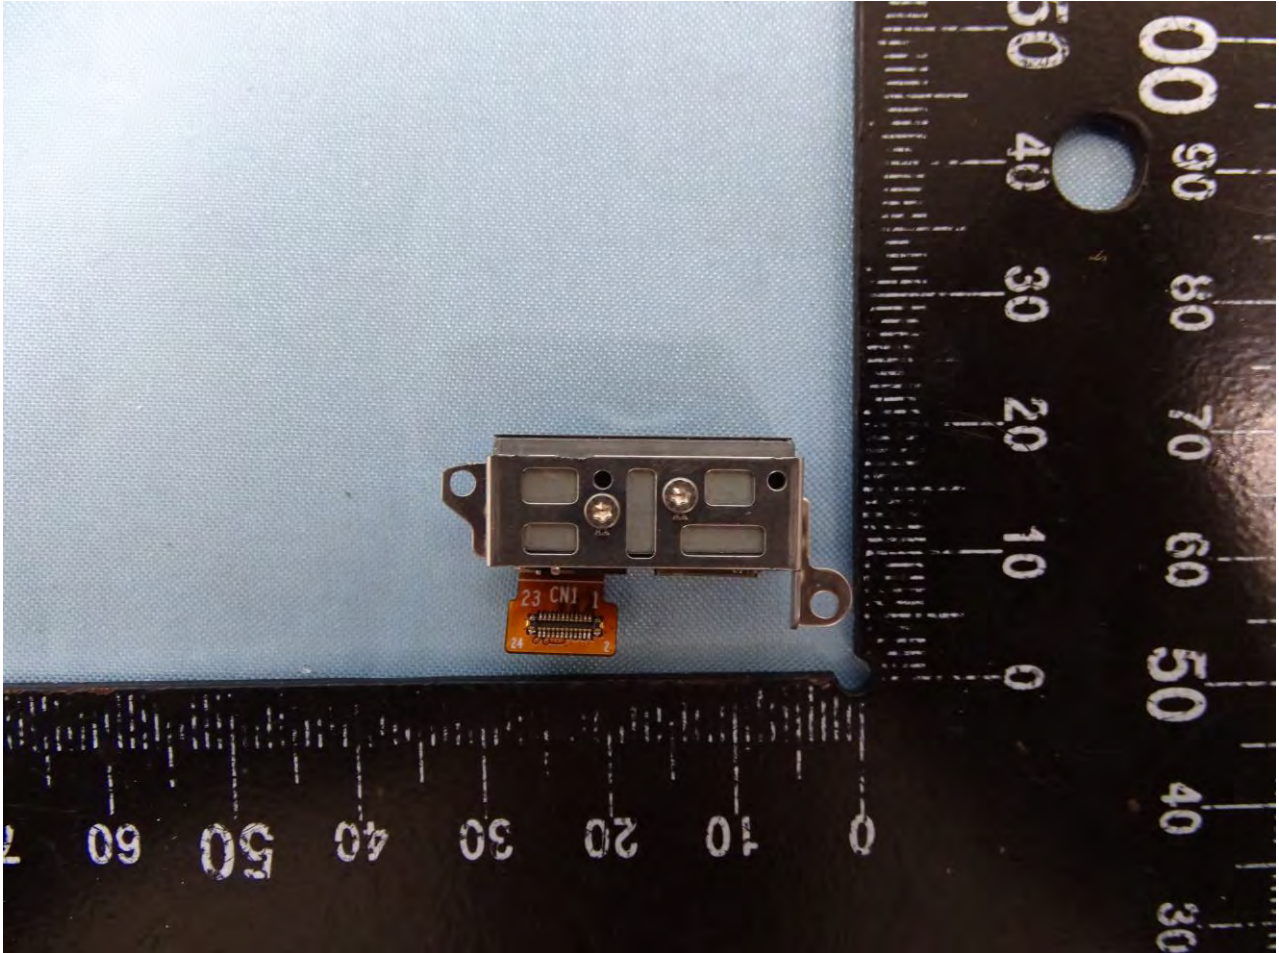

Brand Name: Zebra / Model Name: EC500K

Brand Name: Zebra / Model Name: EC500K

Brand Name: Zebra / Model Name: EC500K

Brand Name: Zebra / Model Name: EC500K

Brand Name: Zebra / Model Name: EC500K

Brand Name: Zebra / Model Name: EC500K

Brand Name: Zebra / Model Name: EC500K

Brand Name: Zebra / Model Name: EC500K

WiFi Core 0 2.4G+5G+BT+BLE Antenna

Brand Name: Zebra / Model Name: EC500K

WiFi Core 1 2.4G+5G Antenna

Brand Name: Zebra / Model Name: EC500K