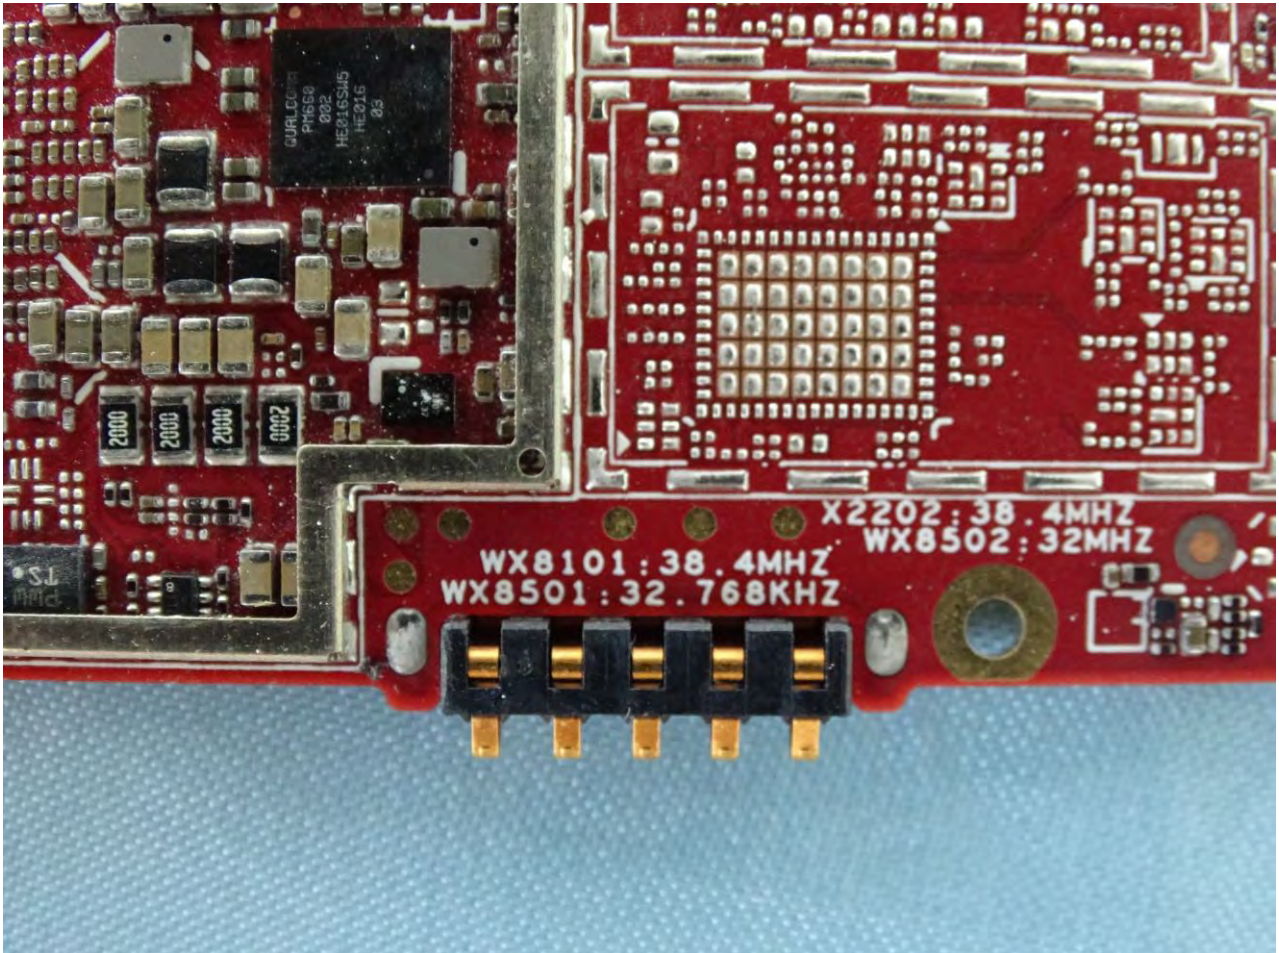

Brand Name: Zebra / Model Name: EC500K

Brand Name: Zebra / Model Name: EC500K

Brand Name: Zebra / Model Name: EC500K

Brand Name: Zebra / Model Name: EC500K

Brand Name: Zebra / Model Name: EC500K

Brand Name: Zebra / Model Name: EC500K

Brand Name: Zebra / Model Name: EC500K

Brand Name: Zebra / Model Name: EC500K

WiFi Core 0 2.4G+5G+BT+BLE Antenna

Brand Name: Zebra / Model Name: EC500K

WiFi Core 1 2.4G+5G Antenna

Brand Name: Zebra / Model Name: EC500K