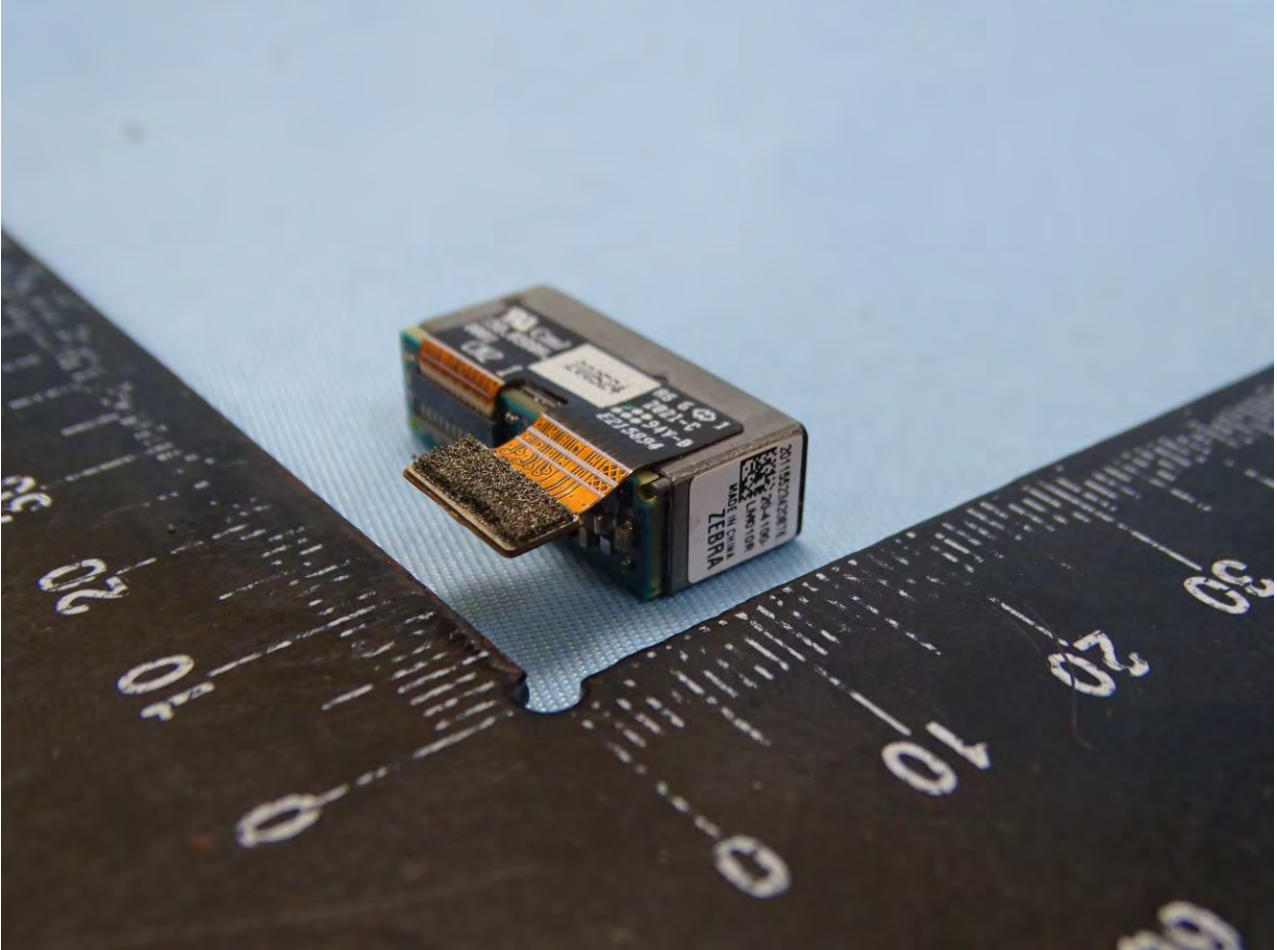

Brand Name: Zebra / Model Name: EC500K

Brand Name: Zebra / Model Name: EC500K

Brand Name: Zebra / Model Name: EC500K

Brand Name: Zebra / Model Name: EC500K

Brand Name: Zebra / Model Name: EC500K

Brand Name: Zebra / Model Name: EC500K

Brand Name: Zebra / Model Name: EC500K

Brand Name: Zebra / Model Name: EC500K

WiFi Core 0 2.4G+5G+BT+BLE Antenna

Brand Name: Zebra / Model Name: EC500K

WiFi Core 1 2.4G+5G Antenna

Brand Name: Zebra / Model Name: EC500K