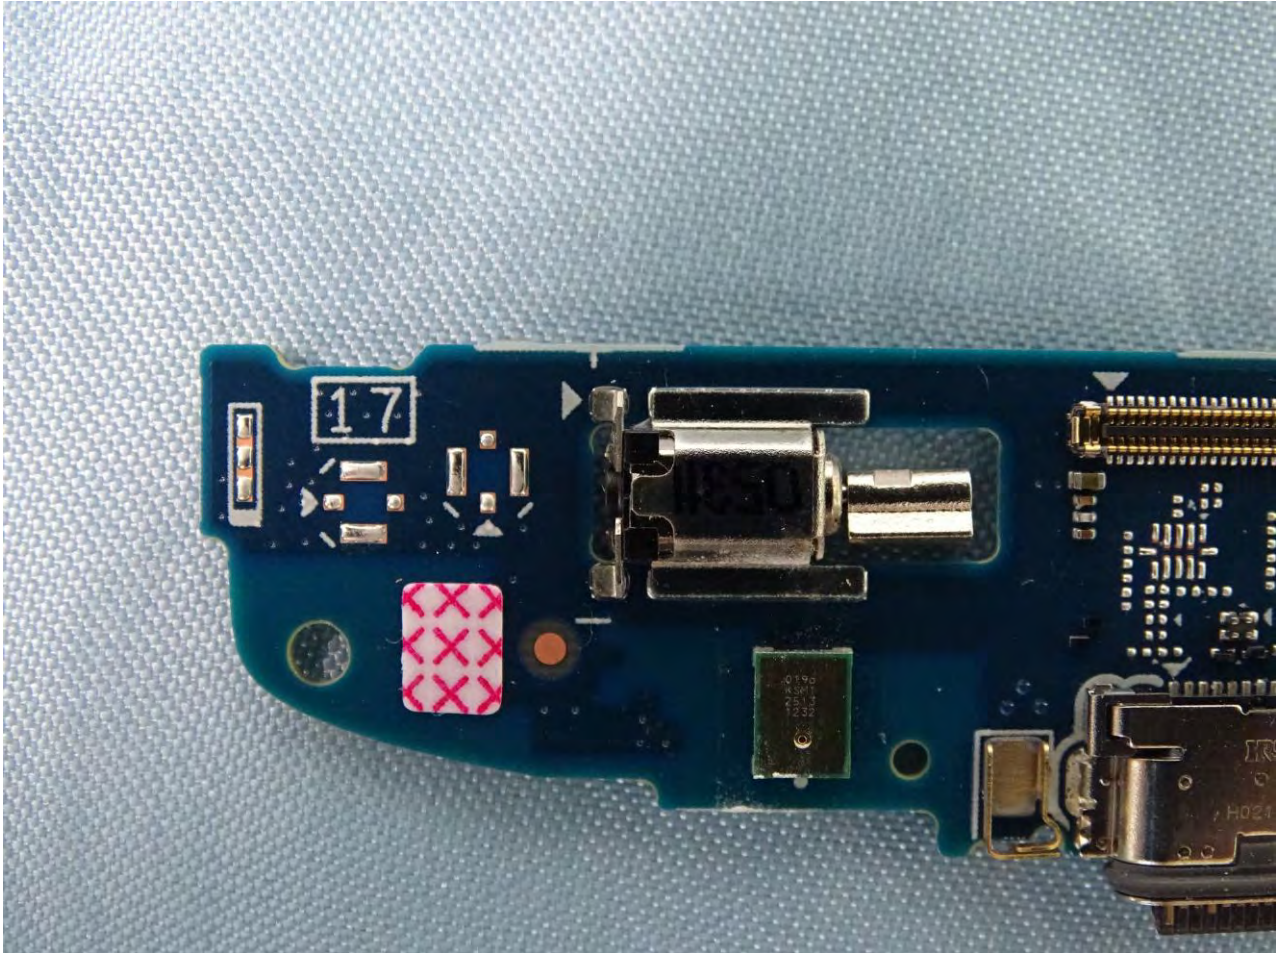

Brand Name: Zebra / Model Name: EC500K

Brand Name: Zebra / Model Name: EC500K

Brand Name: Zebra / Model Name: EC500K

Brand Name: Zebra / Model Name: EC500K

Brand Name: Zebra / Model Name: EC500K

Brand Name: Zebra / Model Name: EC500K

Brand Name: Zebra / Model Name: EC500K

Brand Name: Zebra / Model Name: EC500K

WiFi Core 0 2.4G+5G+BT+BLE Antenna

Brand Name: Zebra / Model Name: EC500K

WiFi Core 1 2.4G+5G Antenna

Brand Name: Zebra / Model Name: EC500K