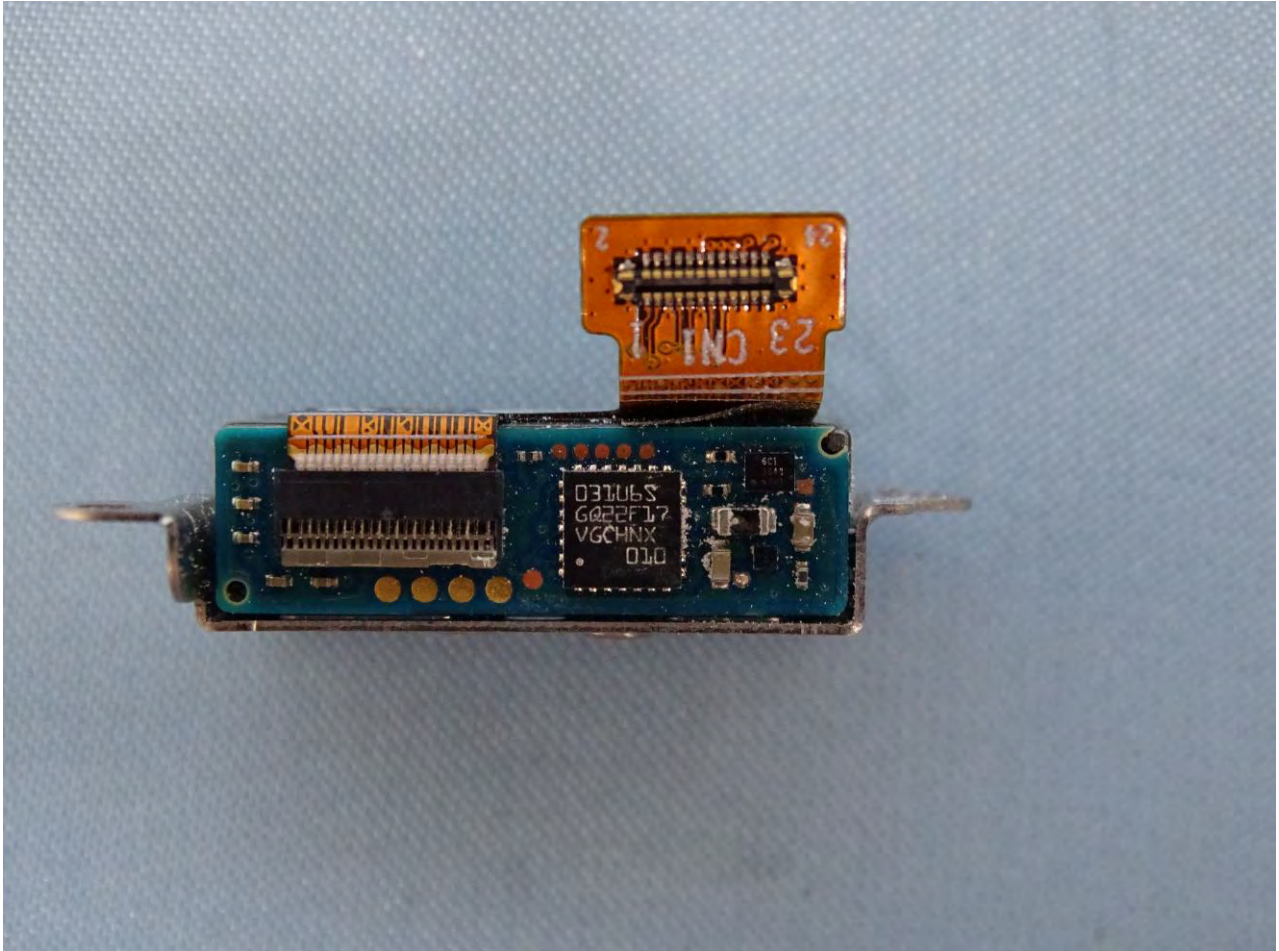

Brand Name: Zebra / Model Name: EC500K

Brand Name: Zebra / Model Name: EC500K

Brand Name: Zebra / Model Name: EC500K

Brand Name: Zebra / Model Name: EC500K

Brand Name: Zebra / Model Name: EC500K

Brand Name: Zebra / Model Name: EC500K

Brand Name: Zebra / Model Name: EC500K

Brand Name: Zebra / Model Name: EC500K

WiFi Core 0 2.4G+5G+BT+BLE Antenna

Brand Name: Zebra / Model Name: EC500K

WiFi Core 1 2.4G+5G Antenna

Brand Name: Zebra / Model Name: EC500K