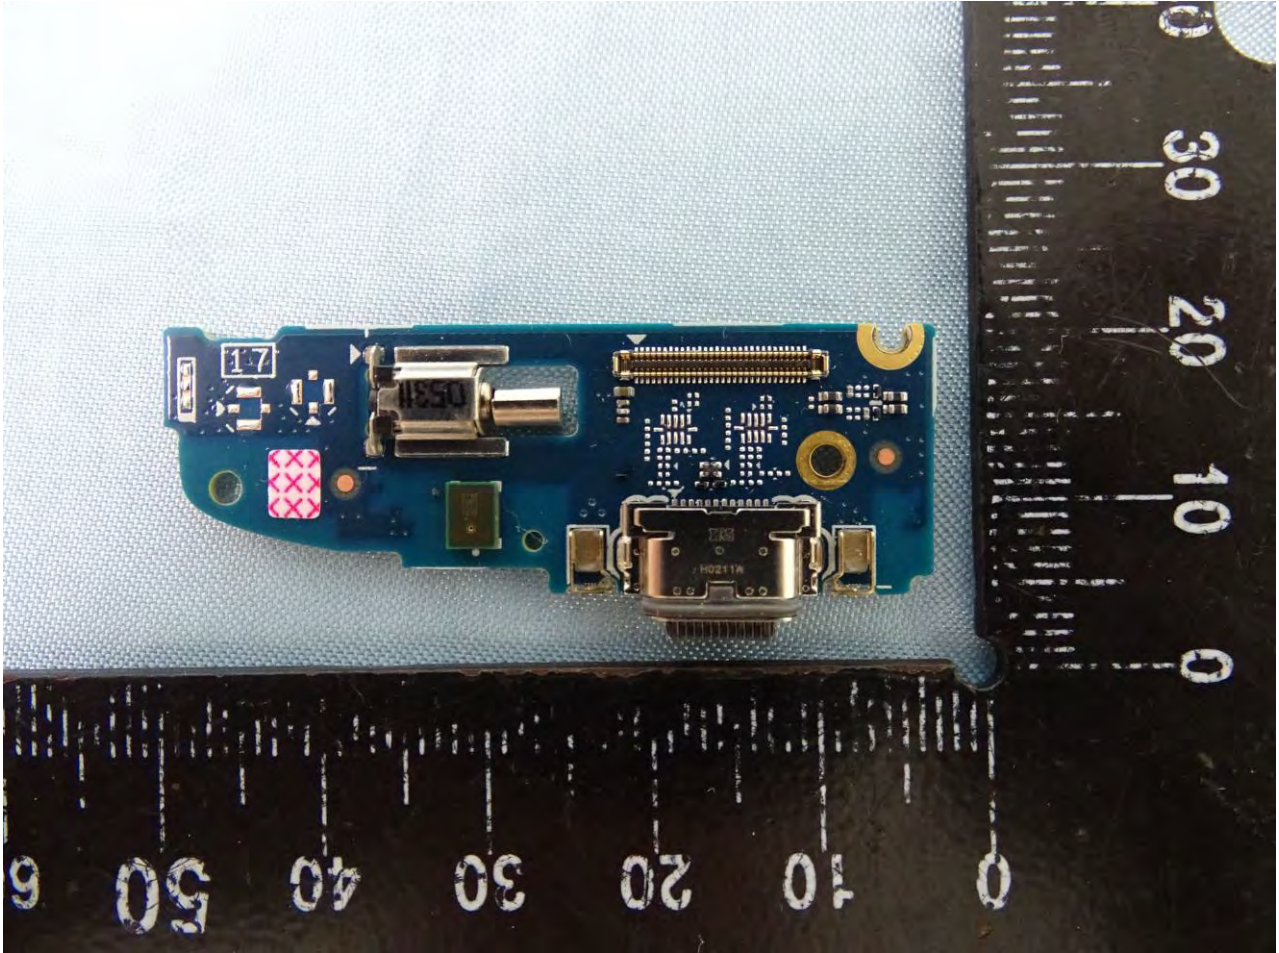

Brand Name: Zebra / Model Name: EC500K

Brand Name: Zebra / Model Name: EC500K

Brand Name: Zebra / Model Name: EC500K

Brand Name: Zebra / Model Name: EC500K

Brand Name: Zebra / Model Name: EC500K

Brand Name: Zebra / Model Name: EC500K

Brand Name: Zebra / Model Name: EC500K

Brand Name: Zebra / Model Name: EC500K

WiFi Core 0 2.4G+5G+BT+BLE Antenna

Brand Name: Zebra / Model Name: EC500K

WiFi Core 1 2.4G+5G Antenna

Brand Name: Zebra / Model Name: EC500K