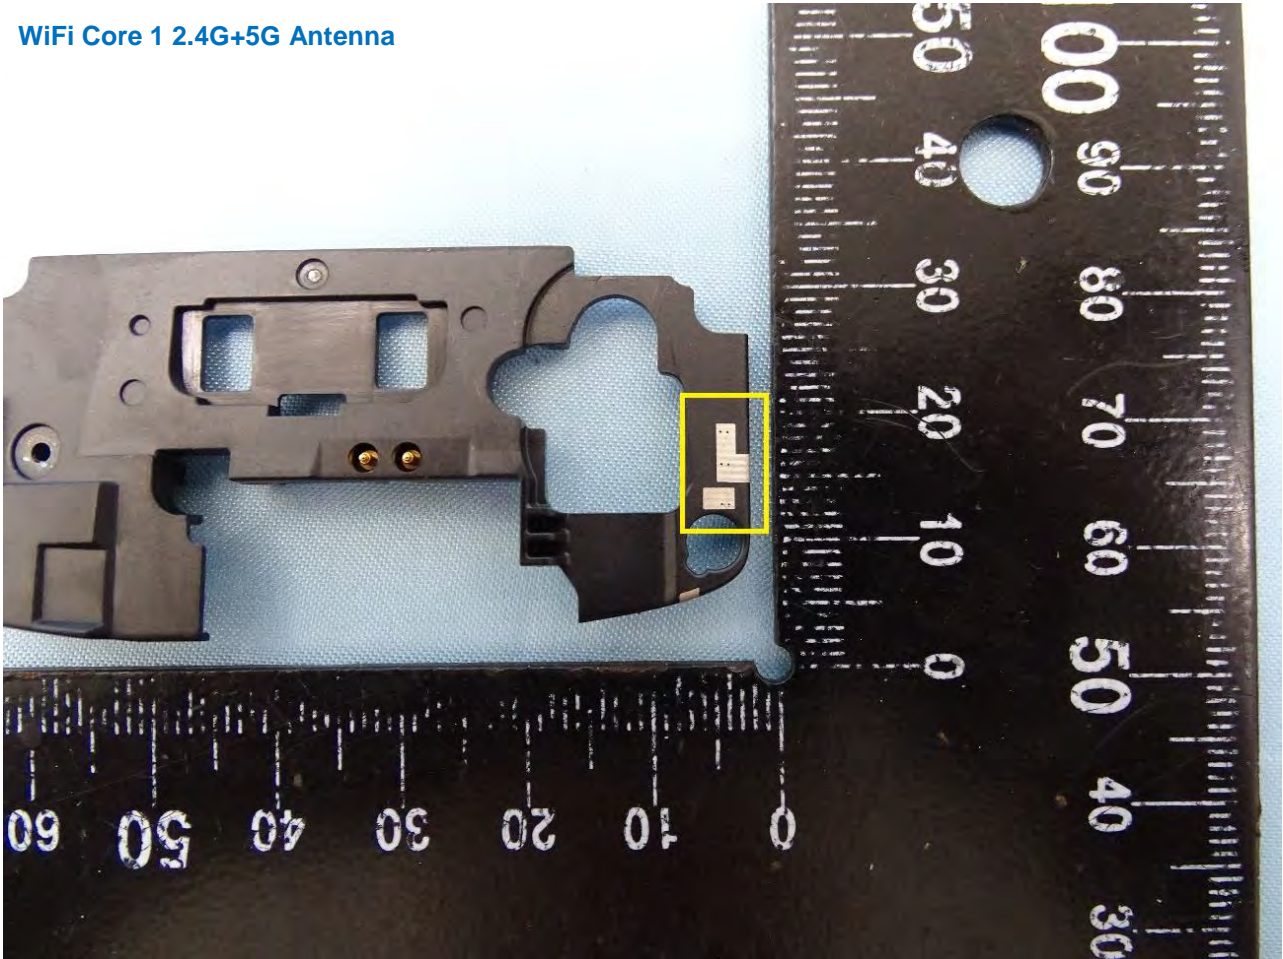

Brand Name: Zebra / Model Name: EC500K

Brand Name: Zebra / Model Name: EC500K

WiFi Core 0 2.4G+5G+BT+BLE Antenna

Brand Name: Zebra / Model Name: EC500K

WiFi Core 1 2.4G+5G Antenna

Brand Name: Zebra / Model Name: EC500K