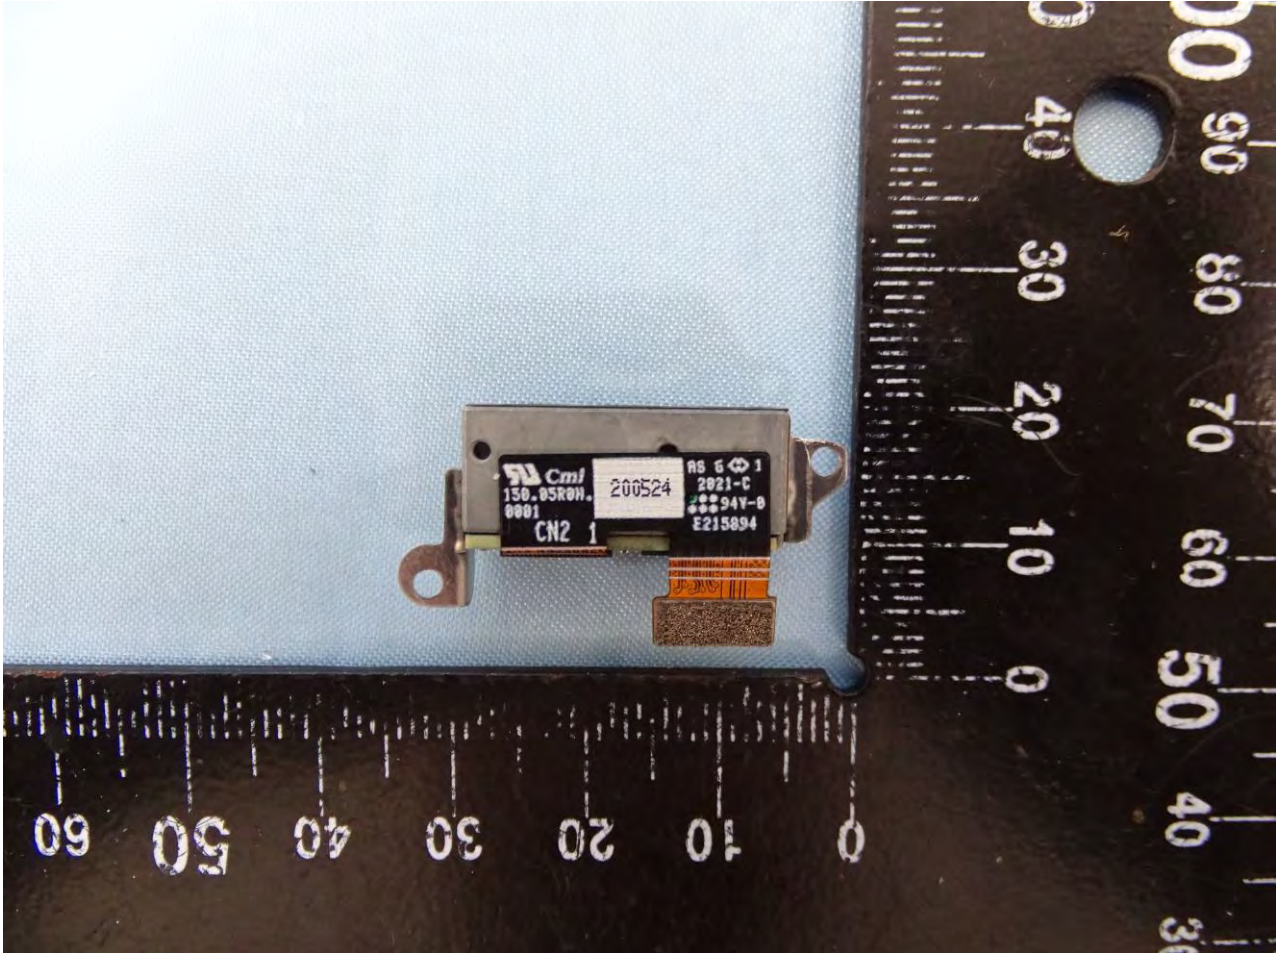

Brand Name: Zebra / Model Name: EC500K

Brand Name: Zebra / Model Name: EC500K

Brand Name: Zebra / Model Name: EC500K

Brand Name: Zebra / Model Name: EC500K

Brand Name: Zebra / Model Name: EC500K

Brand Name: Zebra / Model Name: EC500K

Brand Name: Zebra / Model Name: EC500K

Brand Name: Zebra / Model Name: EC500K

WiFi Core 0 2.4G+5G+BT+BLE Antenna

Brand Name: Zebra / Model Name: EC500K

WiFi Core 1 2.4G+5G Antenna

Brand Name: Zebra / Model Name: EC500K