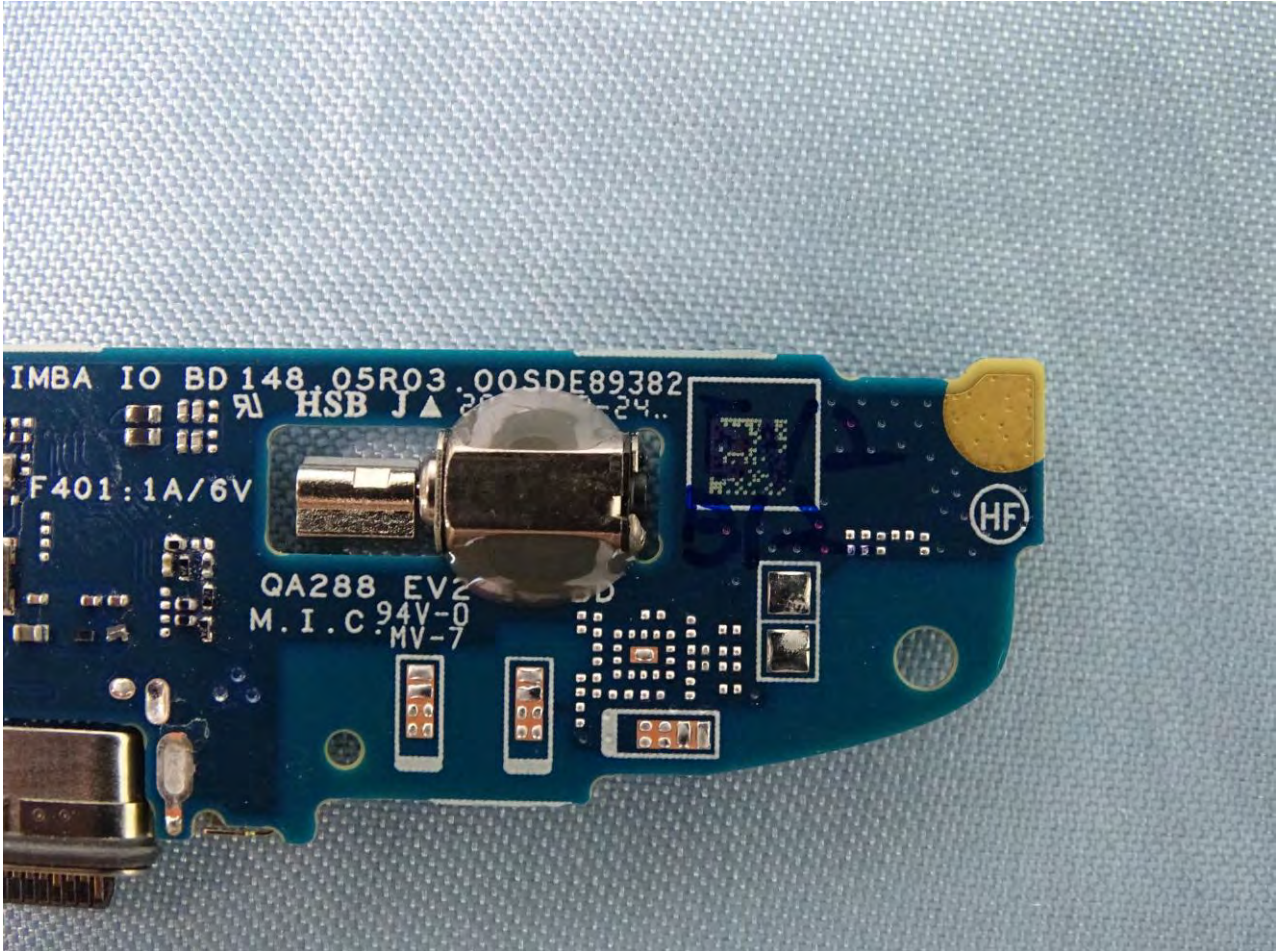

Brand Name: Zebra / Model Name: EC500K

Brand Name: Zebra / Model Name: EC500K

Brand Name: Zebra / Model Name: EC500K

Brand Name: Zebra / Model Name: EC500K

Brand Name: Zebra / Model Name: EC500K

Brand Name: Zebra / Model Name: EC500K

Brand Name: Zebra / Model Name: EC500K

Brand Name: Zebra / Model Name: EC500K

WiFi Core 0 2.4G+5G+BT+BLE Antenna

Brand Name: Zebra / Model Name: EC500K

WiFi Core 1 2.4G+5G Antenna

Brand Name: Zebra / Model Name: EC500K