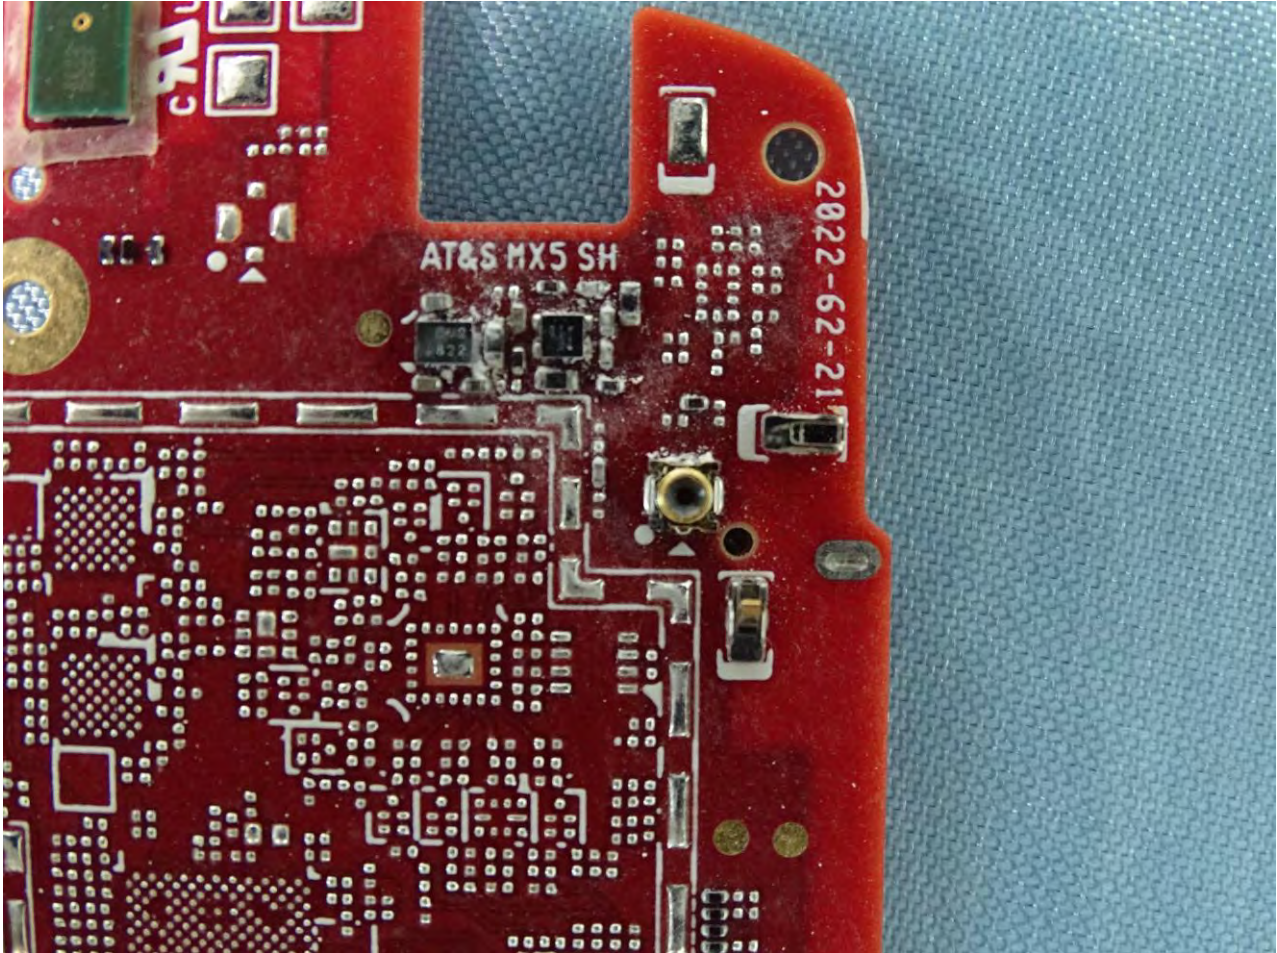

Brand Name: Zebra / Model Name: EC500K

Brand Name: Zebra / Model Name: EC500K

Brand Name: Zebra / Model Name: EC500K

Brand Name: Zebra / Model Name: EC500K

Brand Name: Zebra / Model Name: EC500K

Brand Name: Zebra / Model Name: EC500K

Brand Name: Zebra / Model Name: EC500K

Brand Name: Zebra / Model Name: EC500K

WiFi Core 0 2.4G+5G+BT+BLE Antenna

Brand Name: Zebra / Model Name: EC500K

WiFi Core 1 2.4G+5G Antenna

Brand Name: Zebra / Model Name: EC500K