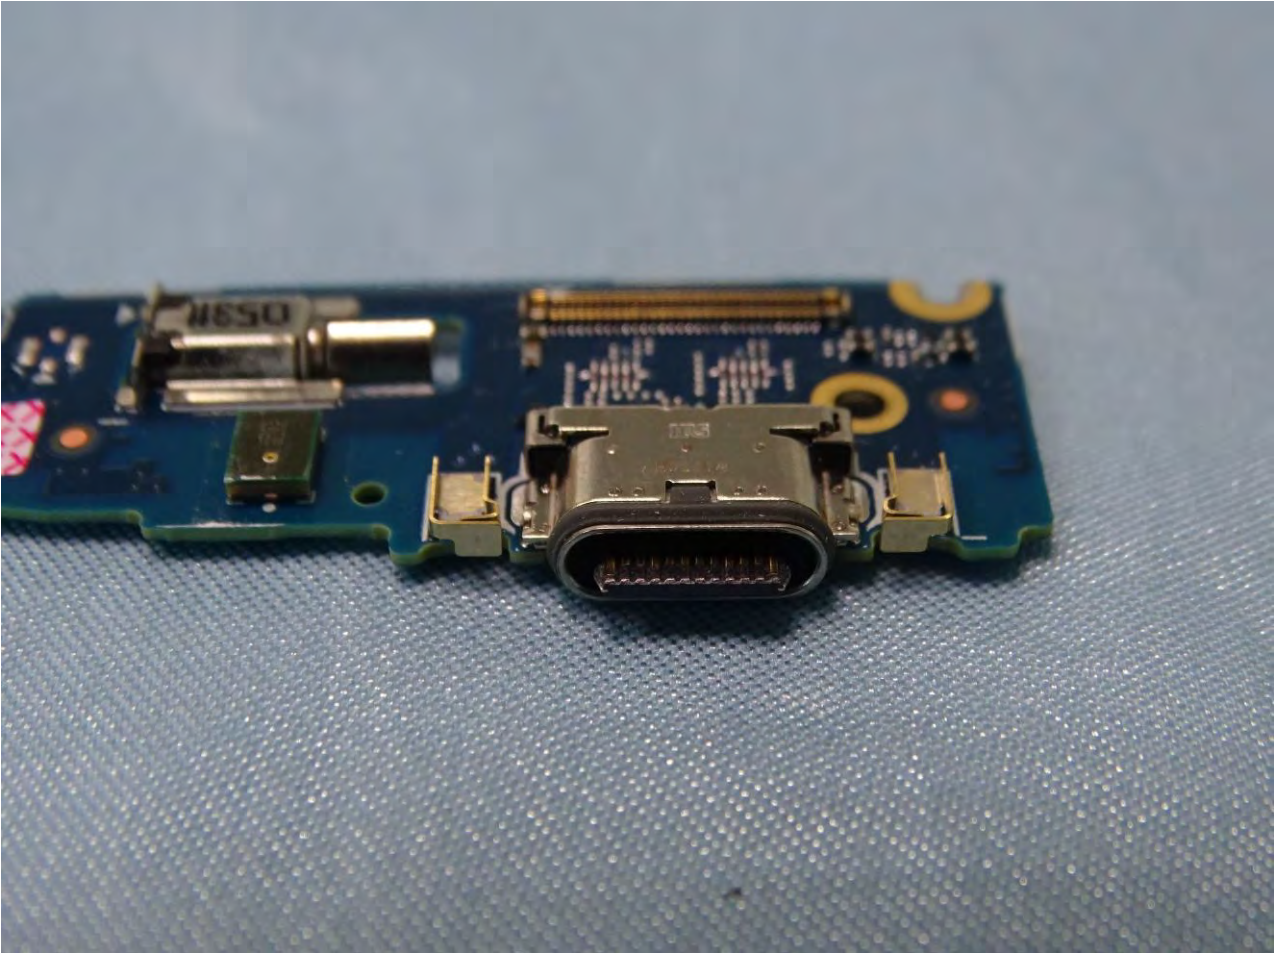

Brand Name: Zebra / Model Name: EC500K

Brand Name: Zebra / Model Name: EC500K

Brand Name: Zebra / Model Name: EC500K

Brand Name: Zebra / Model Name: EC500K

Brand Name: Zebra / Model Name: EC500K

Brand Name: Zebra / Model Name: EC500K

Brand Name: Zebra / Model Name: EC500K

Brand Name: Zebra / Model Name: EC500K

WiFi Core 0 2.4G+5G+BT+BLE Antenna

Brand Name: Zebra / Model Name: EC500K

WiFi Core 1 2.4G+5G Antenna

Brand Name: Zebra / Model Name: EC500K